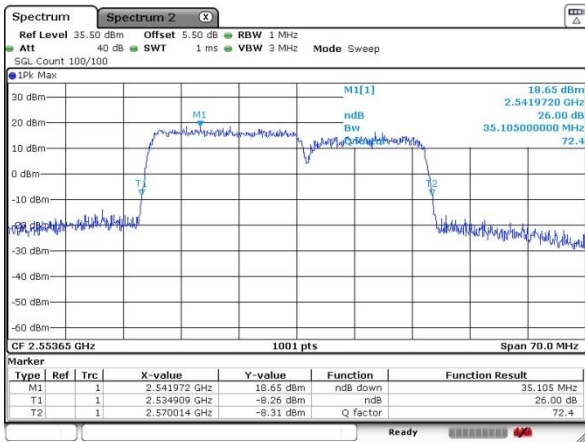

Date: 4 JUL 2016 23:42:46

Highest Channel / 20MHz+10MHz

Date: 5 JUL 2016 01:05:21

LTE Band 7

16QAM

Lowest Channel / 20MHz+15MHz

Date: 4 JUL 2016 23:22:01

Lowest Channel / 20MHz+20MHz

Date: 5 JUL 2016 00:02:29

Middle Channel / 20MHz+15MHz

Date: 4 JUL 2016 23:17:18

Middle Channel / 20MHz+20MHz

Date: 5 JUL 2016 00:07:24

Highest Channel / 20MHz+15MHz

Date: 4 JUL 2016 23:09:54

Highest Channel / 20MHz+20MHz