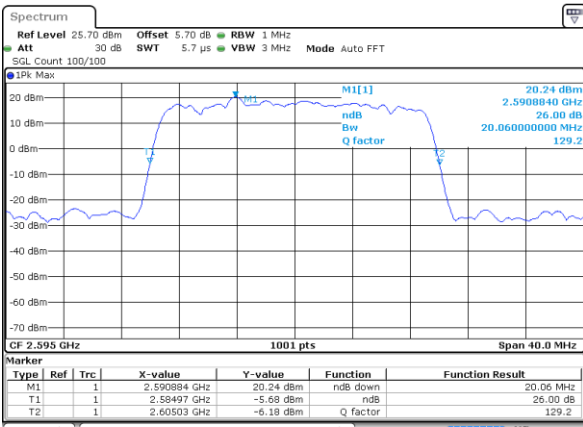

Middle Channel / 20MHz / QPSK

Date: 2 JUL 2018 11:59:37