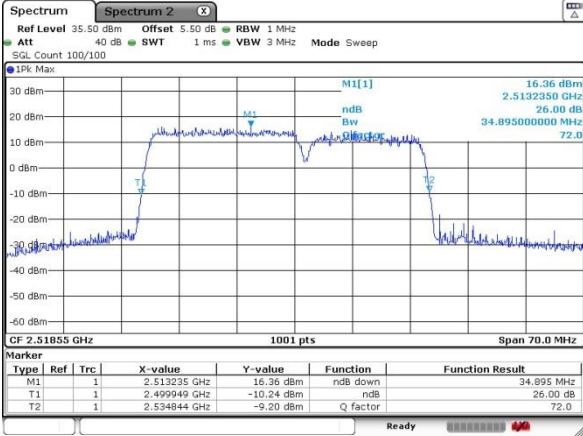

LTE Band 7

64QAM

Lowest Channel / 20MHz+15MHz

Date: 4 JUL 2016 23:20:23