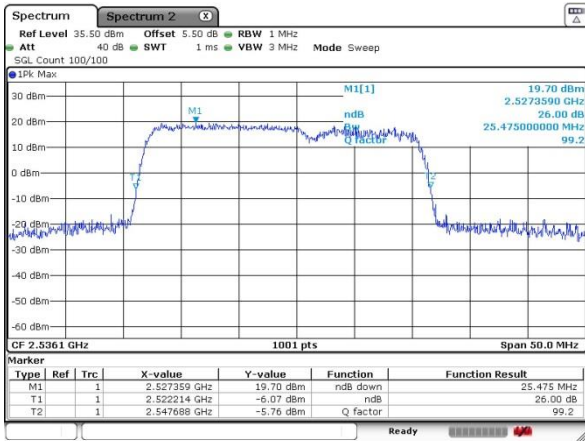

Highest Channel / 15MHz / 64QAM

Date: 2 JUL 2018 14:29:29

Highest Channel / 20MHz / 64QAM

Date: 2 JUL 2018 14:30:37

For CA

LTE Band 7

QPSK

Lowest Channel / 15MHz+10MHz

Date: 4 JUL 2016 23:49:18

Lowest Channel / 15MHz+15MHz

Date: 5 JUL 2016 01:12:58

Middle Channel / 15MHz+10MHz

Date: 4 JUL 2016 23:52:26

Middle Channel / 15MHz+15MHz

Date: 5 JUL 2016 01:15:13

Highest Channel / 15MHz+10MHz