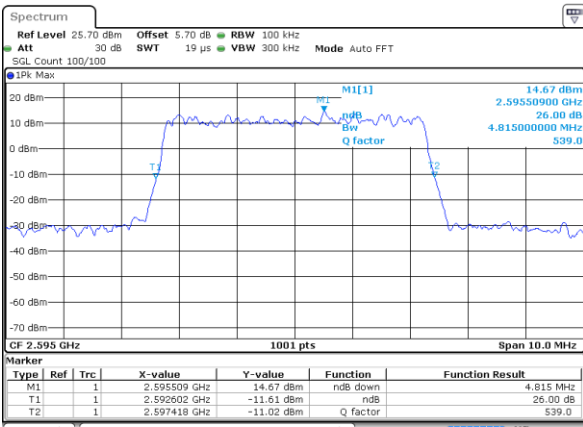

Highest Channel / 20MHz / 16QAM

Date: 2 JUL 2018 12:00:31

LTE Band 38

Lowest Channel / 5MHz / 64QAM

Date: 2 JUL 2018 14:20:37

Lowest Channel / 10MHz / 64QAM

Date: 2 JUL 2018 14:21:41

Middle Channel / 5MHz / 64QAM

Date: 2 JUL 2018 14:20:58

Middle Channel / 10MHz / 64QAM

Date: 2 JUL 2018 14:22:02

Highest Channel / 5MHz / 64QAM

Date: 2 JUL 2018 14:21:20

Highest Channel / 10MHz / 64QAM

Date: 2 JUL 2018 14:22:24

LTE Band 38