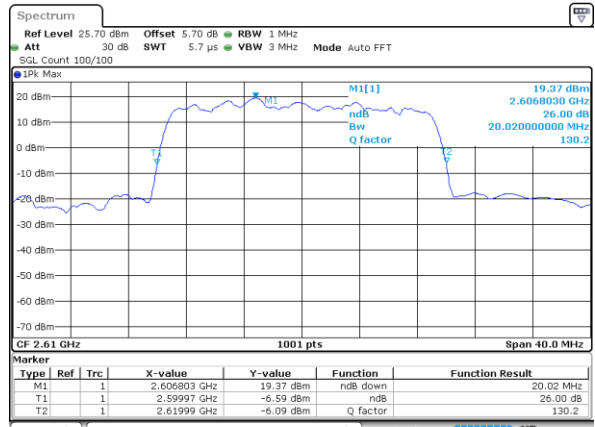

Date: 2 JUL 2018 11:57:40

Highest Channel / 15MHz / QPSK

Date: 2 JUL 2018 11:58:12

Highest Channel / 15MHz / 16QAM

Date: 2 JUL 2018 11:58:23

LTE Band 38

Lowest Channel / 20MHz / QPSK

Date: 2 JUL 2018 11:58:55

Lowest Channel / 20MHz / 16QAM

Date: 2 JUL 2018 11:59:05

Middle Channel / 20MHz / QPSK

Date: 2 JUL 2018 11:59:37

Middle Channel / 20MHz / 16QAM

Date: 2 JUL 2018 11:59:48

Highest Channel / 20MHz / QPSK

Date: 2 JUL 2018 12:00:20

Highest Channel / 20MHz / 16QAM

Date: 2 JUL 2018 12:00:31

LTE Band 38

Lowest Channel / 5MHz / 64QAM

Date: 2 JUL 2018 14:20:37

Lowest Channel / 10MHz / 64QAM

Date: 2 JUL 2018 14:21:41

Middle Channel / 5MHz / 64QAM

Date: 2 JUL 2018 14:20:58

Middle Channel / 10MHz / 64QAM

Date: 2 JUL 2018 14:22:02

Highest Channel / 5MHz / 64QAM

Date: 2 JUL 2018 14:21:20

Highest Channel / 10MHz / 64QAM

Date: 2 JUL 2018 14:22:24

LTE Band 38