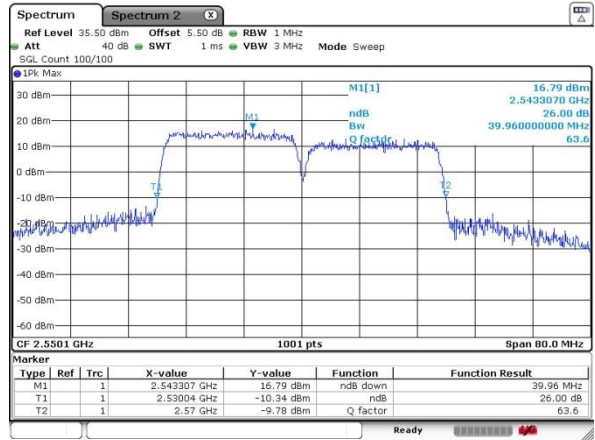

Date: 4 JUL 2016 23:37:01

Middle Channel / 20MHz+10MHz

Date: 5 JUL 2016 01:00:21

Highest Channel / 15MHz+20MHz

Date: 4 JUL 2016 23:44:06

Highest Channel / 20MHz+10MHz

Date: 5 JUL 2016 01:07:31

LTE Band 7

64QAM

Lowest Channel / 20MHz+15MHz

Date: 4 JUL 2016 23:20:23

Lowest Channel / 20MHz+20MHz

Date: 5 JUL 2016 00:05:48

Middle Channel / 20MHz+15MHz

Date: 4 JUL 2016 23:18:02

Middle Channel / 20MHz+20MHz

Date: 5 JUL 2016 00:05:48

Highest Channel / 20MHz+15MHz

Date: 4 JUL 2016 23:09:11

Highest Channel / 20MHz+20MHz

Date: 5 JUL 2016 00:12:30

LTE Band 38

QPSK

Lowest Channel / 15MHz+15MHz