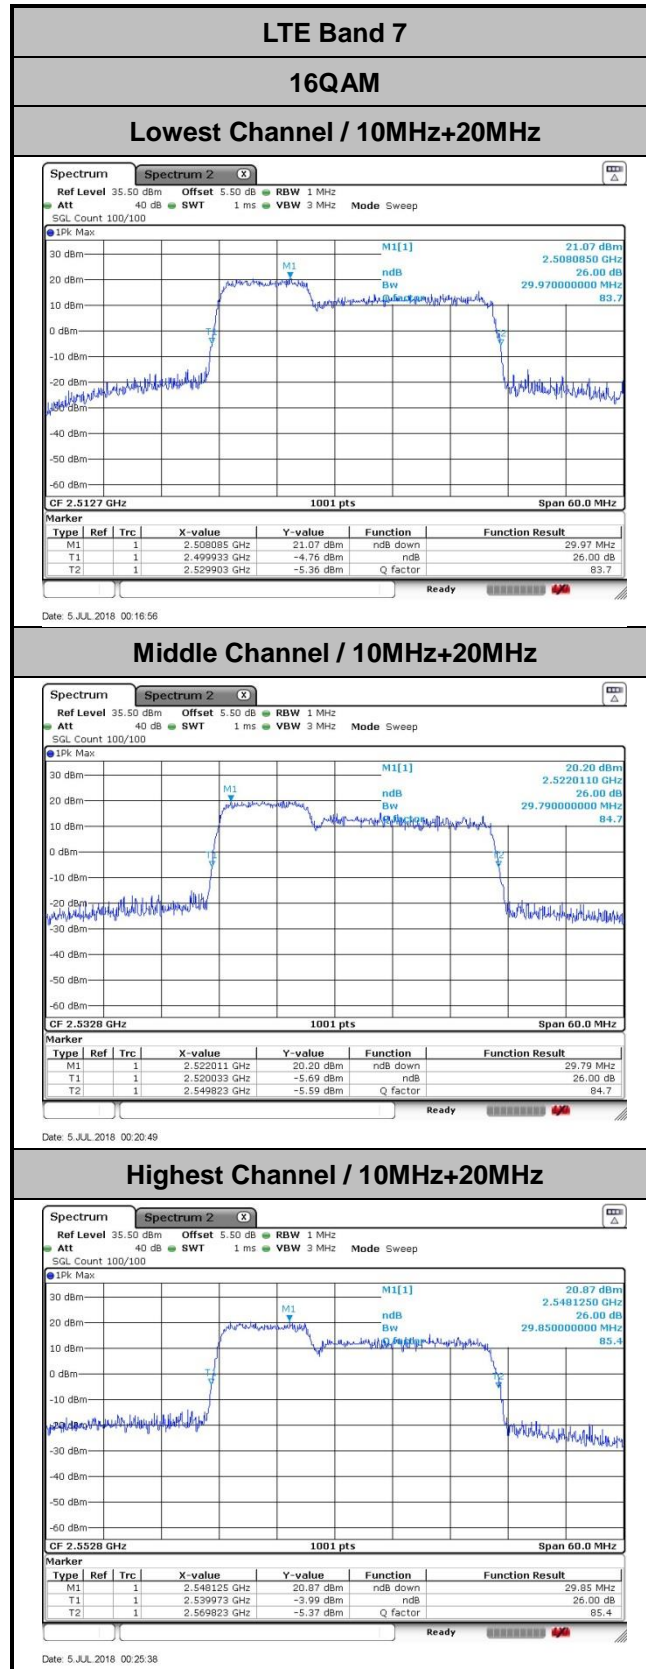

Date: 5 JUL 2016 01:04:33

LTE Band 7

QPSK

Lowest Channel / 20MHz+15MHz

Date: 4 JUL 2016 23:22:51

Lowest Channel / 20MHz+20MHz

Date: 5 JUL 2016 00:01:48

Middle Channel / 20MHz+15MHz

Date: 4 JUL 2016 23:15:09

Middle Channel / 20MHz+20MHz

Date: 5 JUL 2016 00:08:06

Highest Channel / 20MHz+15MHz

Date: 4 JUL 2016 23:11:22

Highest Channel / 20MHz+20MHz

Date: 5 JUL 2016 00:10:26

LTE Band 7