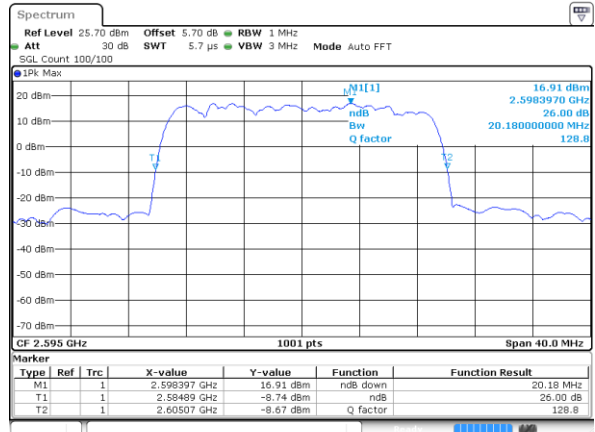

Date: 2 JUL 2018 14:20:58

Middle Channel / 10MHz / 64QAM

Date: 2 JUL 2018 14:22:02

Highest Channel / 5MHz / 64QAM

Date: 2 JUL 2018 14:21:20

Highest Channel / 10MHz / 64QAM

Date: 2 JUL 2018 14:22:24

LTE Band 38

Lowest Channel / 15MHz / 64QAM

Date: 2 JUL 2018 14:28:47

Lowest Channel / 20MHz / 64QAM

Date: 2 JUL 2018 14:29:54

Middle Channel / 15MHz / 64QAM

Date: 2 JUL 2018 14:29:08

Middle Channel / 20MHz / 64QAM

Date: 2 JUL 2018 14:30:16

Highest Channel / 15MHz / 64QAM

Date: 2 JUL 2018 14:29:29

Highest Channel / 20MHz / 64QAM

Date: 2 JUL 2018 14:30:37

For CA

LTE Band 7

QPSK

Lowest Channel / 15MHz+10MHz