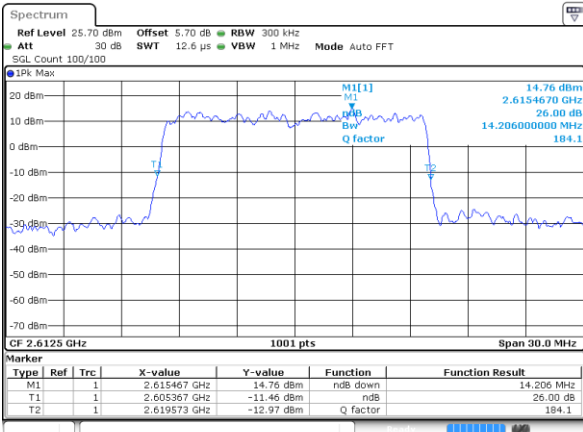

Highest Channel / 15MHz / 64QAM

Date: 2 JUL 2018 14:29:29