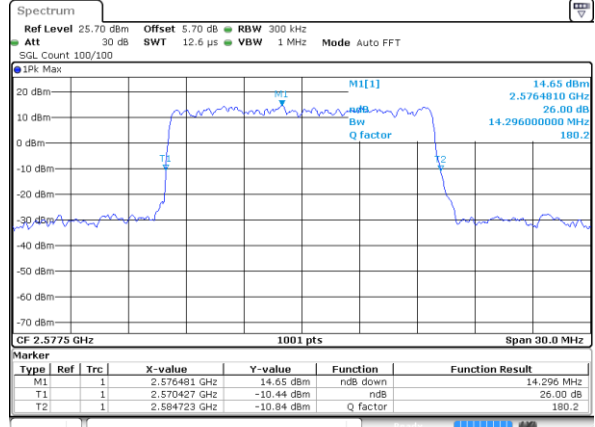

LTE Band 38

Lowest Channel / 15MHz / QPSK

Date: 2 JUL 2018 11:56:07

Lowest Channel / 15MHz / 16QAM

Date: 3 JUL 2018 10:11:30

Middle Channel / 15MHz / QPSK

Date: 2 JUL 2018 11:57:30

Middle Channel / 15MHz / 16QAM

Date: 2 JUL 2018 11:57:40

Highest Channel / 15MHz / QPSK

Date: 2 JUL 2018 11:58:12

Highest Channel / 15MHz / 16QAM

Date: 2 JUL 2018 11:58:23

LTE Band 38

Lowest Channel / 20MHz / QPSK

Date: 2 JUL 2018 11:58:55