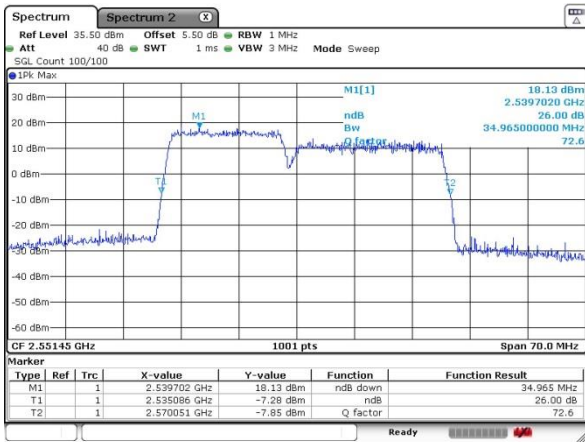

Date: 5 JUL 2016 00:29:56

Middle Channel / 15MHz+20MHz

Date: 4 JUL 2016 23:39:17

Middle Channel / 20MHz+10MHz

Date: 5 JUL 2016 01:02:34

Highest Channel / 15MHz+20MHz

Date: 4 JUL 2016 23:41:56

Highest Channel / 20MHz+10MHz

Date: 5 JUL 2016 01:04:33

LTE Band 7

QPSK

Lowest Channel / 20MHz+15MHz

Date: 4 JUL 2016 23:22:51

Lowest Channel / 20MHz+20MHz

Date: 5 JUL 2016 00:01:48

Middle Channel / 20MHz+15MHz