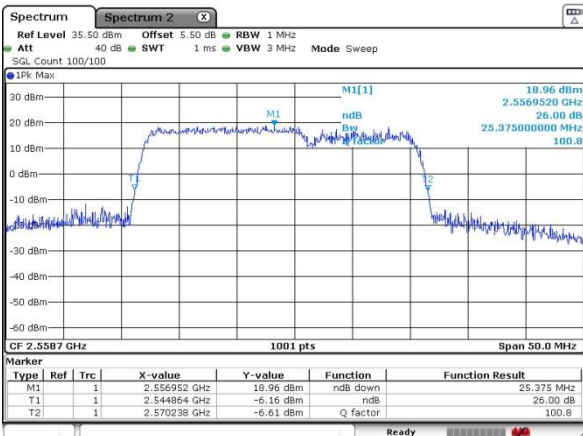

Date: 5 JUL 2016 00:02:29

Middle Channel / 20MHz+15MHz

Date: 4 JUL 2016 23:17:18

Middle Channel / 20MHz+20MHz

Date: 5 JUL 2016 00:07:24

Highest Channel / 20MHz+15MHz

Date: 4 JUL 2016 23:09:54

Highest Channel / 20MHz+20MHz

Date: 5 JUL 2016 00:11:08

LTE Band 7

64QAM

Lowest Channel / 15MHz+10MHz

Lowest Channel / 15MHz+15MHz

Middle Channel / 15MHz+10MHz

Middle Channel / 15MHz+15MHz

Highest Channel / 15MHz+10MHz

Highest Channel / 15MHz+15MHz

LTE Band 7

64QAM

Lowest Channel / 15MHz+20MHz

Date: 4 JUL 2016 23:31:15

Lowest Channel / 20MHz+10MHz

Date: 5 JUL 2016 00:31:51

Middle Channel / 15MHz+20MHz

Date: 4 JUL 2016 23:37:01

Middle Channel / 20MHz+10MHz

Date: 5 JUL 2016 01:00:21

Highest Channel / 15MHz+20MHz

Date: 4 JUL 2016 23:44:06

Highest Channel / 20MHz+10MHz

Date: 5 JUL 2016 01:07:31

LTE Band 7