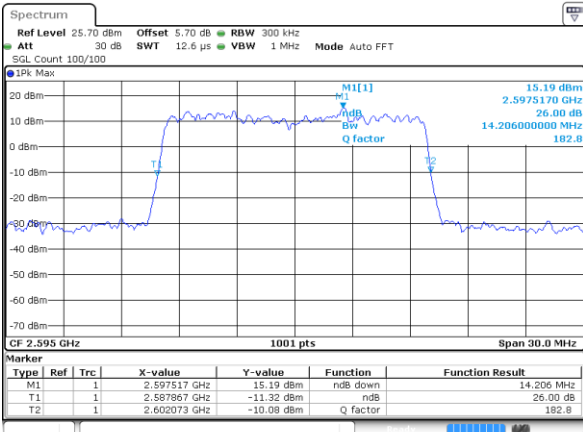

Lowest Channel / 15MHz / 64QAM

Date: 2 JUL 2018 14:28:47

Lowest Channel / 20MHz / 64QAM

Date: 2 JUL 2018 14:29:54

Middle Channel / 15MHz / 64QAM

Date: 2 JUL 2018 14:29:08

Middle Channel / 20MHz / 64QAM

Date: 2 JUL 2018 14:30:16