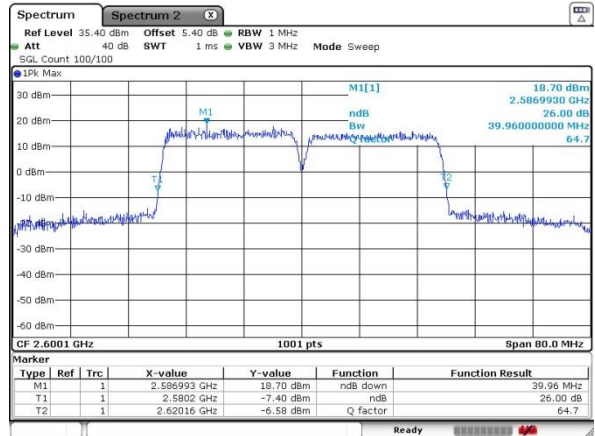

Date: 5 JUL 2016 00:05:48

Highest Channel / 20MHz+15MHz

Date: 4 JUL 2016 23:09:11

Highest Channel / 20MHz+20MHz

Date: 5 JUL 2016 00:12:30

LTE Band 38

QPSK

Lowest Channel / 15MHz+15MHz

Date: 5 JUL 2016 11:34:58

Lowest Channel / 20MHz+20MHz

Date: 5 JUL 2016 13:56:36

Middle Channel / 15MHz+15MHz

Date: 5 JUL 2016 11:36:32

Middle Channel / 20MHz+20MHz

Date: 5 JUL 2016 11:25:07

Highest Channel / 15MHz+15MHz

Date: 5 JUL 2016 11:40:57

Highest Channel / 20MHz+20MHz

Date: 5 JUL 2016 11:20:09