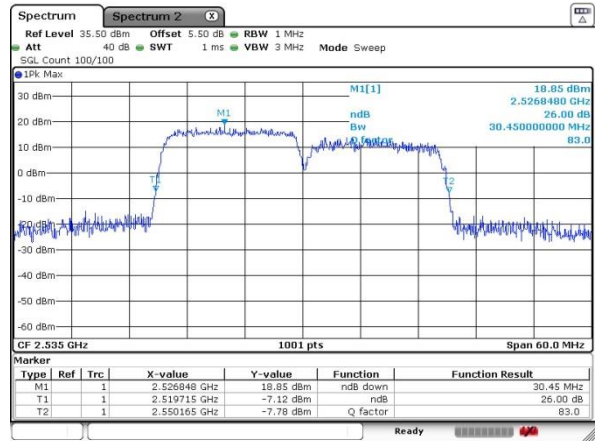

Date: 4 JUL 2016 23:15:09

Middle Channel / 20MHz+20MHz

Date: 5 JUL 2016 00:08:06

Highest Channel / 20MHz+15MHz

Date: 4 JUL 2016 23:11:22

Highest Channel / 20MHz+20MHz

Date: 5 JUL 2016 00:10:26

LTE Band 7

Date: 5 JUL 2016 01:15:59

Highest Channel / 15MHz+10MHz

Date: 4 JUL 2016 23:57:24

Highest Channel / 15MHz+15MHz

Date: 5 JUL 2016 01:20:12

LTE Band 7

16QAM

Lowest Channel / 15MHz+20MHz