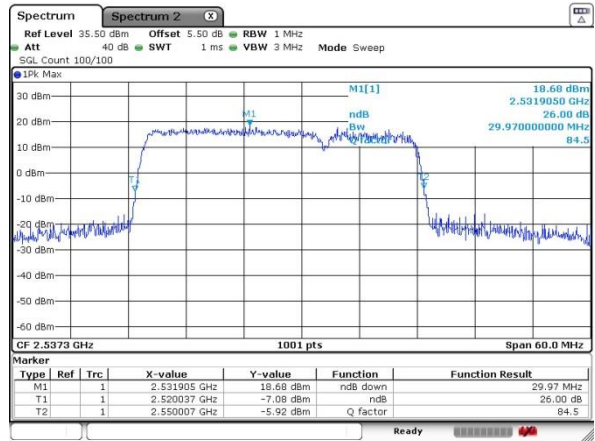

Date: 5 JUL 2016 01:15:59

Highest Channel / 15MHz+10MHz

Date: 4 JUL 2016 23:57:24

Highest Channel / 15MHz+15MHz

Date: 5 JUL 2016 01:20:12

LTE Band 7

16QAM

Lowest Channel / 15MHz+20MHz

Date: 4 JUL 2016 23:29:41

Lowest Channel / 20MHz+10MHz

Date: 5 JUL 2016 00:30:34

Middle Channel / 15MHz+20MHz

Date: 4 JUL 2016 23:38:37

Middle Channel / 20MHz+10MHz

Date: 5 JUL 2016 01:01:53

Highest Channel / 15MHz+20MHz

Date: 4 JUL 2016 23:42:46

Highest Channel / 20MHz+10MHz

Date: 5 JUL 2016 01:05:21

LTE Band 7

16QAM

Lowest Channel / 20MHz+15MHz

Date: 4 JUL 2016 23:22:01

Lowest Channel / 20MHz+20MHz