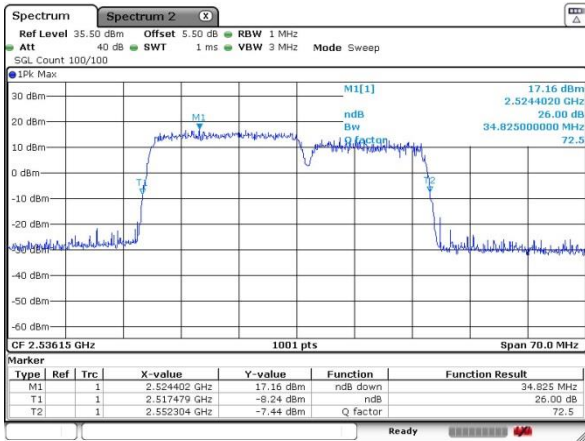

Date: 4 JUL 2016 23:42:46

Highest Channel / 20MHz+10MHz

Date: 5 JUL 2016 01:05:21

LTE Band 7

16QAM

Lowest Channel / 20MHz+15MHz

Date: 4 JUL 2016 23:22:01

Lowest Channel / 20MHz+20MHz

Date: 5 JUL 2016 00:02:29

Middle Channel / 20MHz+15MHz

Date: 4 JUL 2016 23:17:18

Middle Channel / 20MHz+20MHz

Date: 5 JUL 2016 00:07:24

Highest Channel / 20MHz+15MHz

Date: 4 JUL 2016 23:09:54

Highest Channel / 20MHz+20MHz