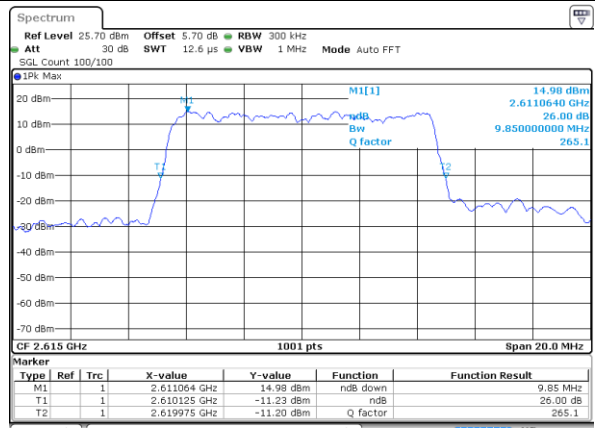

Highest Channel / 20MHz / 16QAM

Date: 2 JUL 2018 12:00:31

LTE Band 38

Lowest Channel / 5MHz / 64QAM

Date: 2 JUL 2018 14:20:37

Lowest Channel / 10MHz / 64QAM

Date: 2 JUL 2018 14:21:41

Middle Channel / 5MHz / 64QAM

Date: 2 JUL 2018 14:20:58

Middle Channel / 10MHz / 64QAM

Date: 2 JUL 2018 14:22:02

Highest Channel / 5MHz / 64QAM

Date: 2 JUL 2018 14:21:20

Highest Channel / 10MHz / 64QAM

Date: 2 JUL 2018 14:22:24

LTE Band 38