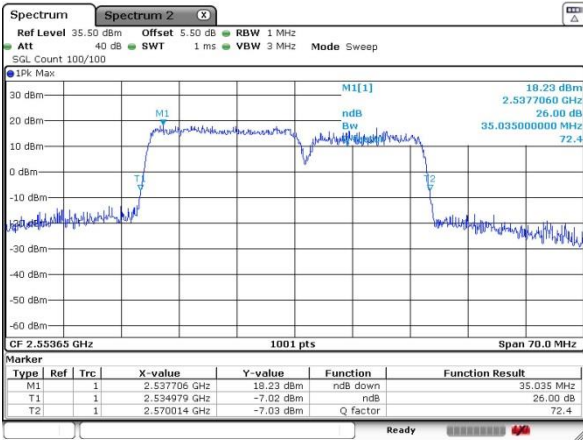

Date: 4 JUL 2016 23:37:01

Middle Channel / 20MHz+10MHz

Date: 5 JUL 2016 01:00:21

Highest Channel / 15MHz+20MHz

Date: 4 JUL 2016 23:44:06

Highest Channel / 20MHz+10MHz

Date: 5 JUL 2016 01:07:31

LTE Band 7

64QAM

Lowest Channel / 20MHz+15MHz

Date: 4 JUL 2016 23:20:23

Lowest Channel / 20MHz+20MHz

Date: 5 JUL 2016 00:05:48

Middle Channel / 20MHz+15MHz

Date: 4 JUL 2016 23:18:02

Middle Channel / 20MHz+20MHz

Date: 5 JUL 2016 00:05:48

Highest Channel / 20MHz+15MHz

Date: 4 JUL 2016 23:09:11

Highest Channel / 20MHz+20MHz

Date: 5 JUL 2016 00:12:30

LTE Band 38

QPSK

Lowest Channel / 15MHz+15MHz