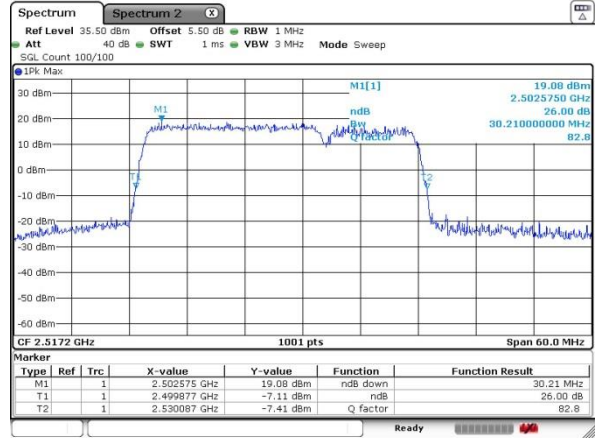

Date: 4 JUL 2016 23:56:00

Highest Channel / 15MHz+15MHz

Date: 5 JUL 2016 01:20:52

LTE Band 7

QPSK

Lowest Channel / 15MHz+20MHz

Date: 4 JUL 2016 23:28:48

Lowest Channel / 20MHz+10MHz

Date: 5 JUL 2016 00:29:56

Middle Channel / 15MHz+20MHz

Date: 4 JUL 2016 23:39:17

Middle Channel / 20MHz+10MHz

Date: 5 JUL 2016 01:02:34

Highest Channel / 15MHz+20MHz

Date: 4 JUL 2016 23:41:56

Highest Channel / 20MHz+10MHz