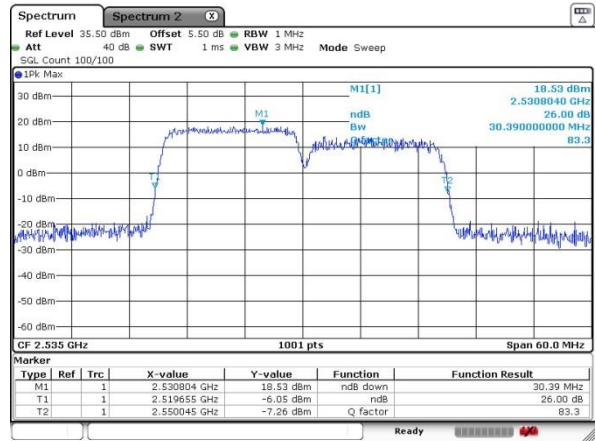

Date: 4 JUL 2016 23:49:18

Lowest Channel / 15MHz+15MHz

Date: 5 JUL 2016 01:12:58

Middle Channel / 15MHz+10MHz

Date: 4 JUL 2016 23:52:26

Middle Channel / 15MHz+15MHz

Date: 5 JUL 2016 01:15:13

Highest Channel / 15MHz+10MHz

Date: 4 JUL 2016 23:56:00

Highest Channel / 15MHz+15MHz

Date: 5 JUL 2016 01:20:52

LTE Band 7

QPSK

Lowest Channel / 15MHz+20MHz

Date: 4 JUL 2016 23:28:48

Lowest Channel / 20MHz+10MHz