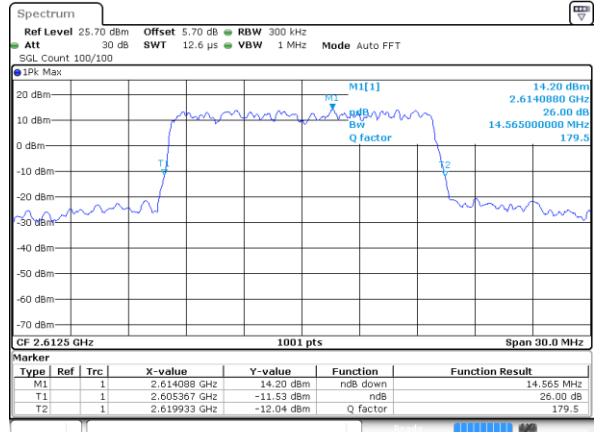

LTE Band 38

Lowest Channel / 15MHz / QPSK

Date: 2 JUL 2018 11:56:07

Lowest Channel / 15MHz / 16QAM

Date: 3 JUL 2018 10:11:30

Middle Channel / 15MHz / QPSK

Date: 2 JUL 2018 11:57:30

Middle Channel / 15MHz / 16QAM

Date: 2 JUL 2018 11:57:40

Highest Channel / 15MHz / QPSK

Date: 2 JUL 2018 11:58:12

Highest Channel / 15MHz / 16QAM

Date: 2 JUL 2018 11:58:23

LTE Band 38

Lowest Channel / 20MHz / QPSK

Date: 2 JUL 2018 11:58:55