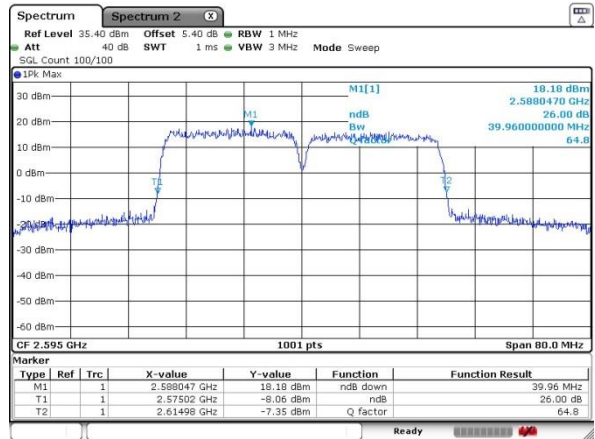

Date: 5 JUL 2016 00:05:48

Highest Channel / 20MHz+15MHz

Date: 4 JUL 2016 23:09:11

Highest Channel / 20MHz+20MHz

Date: 5 JUL 2016 00:12:30

LTE Band 38

QPSK

Lowest Channel / 15MHz+15MHz

Date: 5 JUL 2016 11:34:58

Lowest Channel / 20MHz+20MHz

Date: 5 JUL 2016 13:56:36

Middle Channel / 15MHz+15MHz

Date: 5 JUL 2016 11:36:32

Middle Channel / 20MHz+20MHz

Date: 5 JUL 2016 11:25:07

Highest Channel / 15MHz+15MHz

Date: 5 JUL 2016 11:40:57

Highest Channel / 20MHz+20MHz

Date: 5 JUL 2016 11:20:09