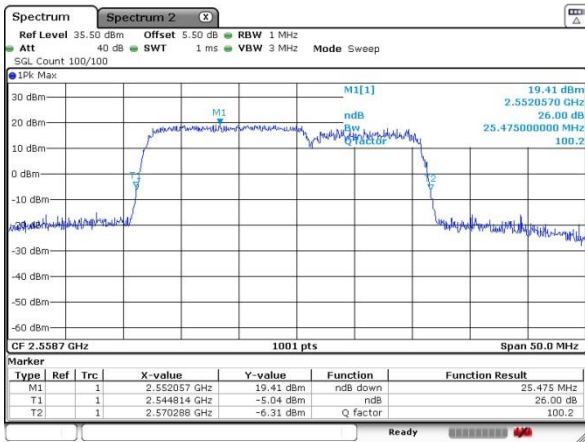

Date: 4 JUL 2016 23:49:18

Lowest Channel / 15MHz+15MHz

Date: 5 JUL 2016 01:12:58

Middle Channel / 15MHz+10MHz

Date: 4 JUL 2016 23:52:26

Middle Channel / 15MHz+15MHz

Date: 5 JUL 2016 01:15:13

Highest Channel / 15MHz+10MHz

Date: 4 JUL 2016 23:56:00

Highest Channel / 15MHz+15MHz

Date: 5 JUL 2016 01:20:52

LTE Band 7

QPSK

Lowest Channel / 15MHz+20MHz

Date: 4 JUL 2016 23:28:48

Lowest Channel / 20MHz+10MHz