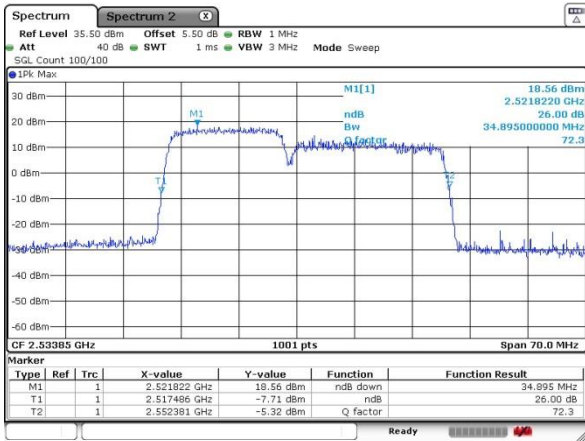

Date: 4 JUL 2016 23:56:00

Highest Channel / 15MHz+15MHz

Date: 5 JUL 2016 01:20:52

LTE Band 7

QPSK

Lowest Channel / 15MHz+20MHz

Date: 4 JUL 2016 23:28:48

Lowest Channel / 20MHz+10MHz

Date: 5 JUL 2016 00:29:56

Middle Channel / 15MHz+20MHz

Date: 4 JUL 2016 23:39:17

Middle Channel / 20MHz+10MHz

Date: 5 JUL 2016 01:02:34

Highest Channel / 15MHz+20MHz

Date: 4 JUL 2016 23:41:56

Highest Channel / 20MHz+10MHz