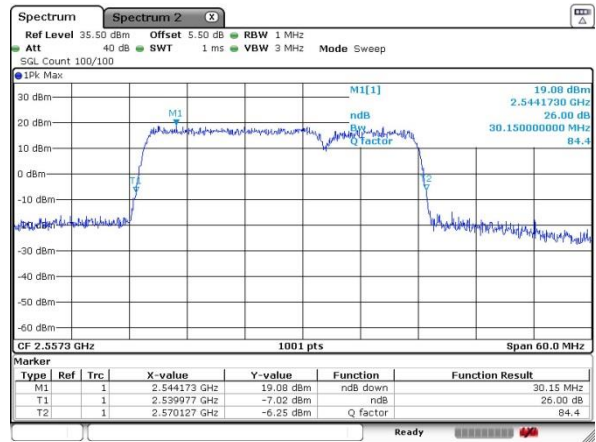

Date: 5 JUL 2016 00:29:56

Middle Channel / 15MHz+20MHz

Date: 4 JUL 2016 23:39:17

Middle Channel / 20MHz+10MHz

Date: 5 JUL 2016 01:02:34

Highest Channel / 15MHz+20MHz

Date: 4 JUL 2016 23:41:56

Highest Channel / 20MHz+10MHz

Date: 5 JUL 2016 01:04:33

LTE Band 7

QPSK

Lowest Channel / 20MHz+15MHz

Date: 4 JUL 2016 23:22:51

Lowest Channel / 20MHz+20MHz

Date: 5 JUL 2016 00:01:48

Middle Channel / 20MHz+15MHz