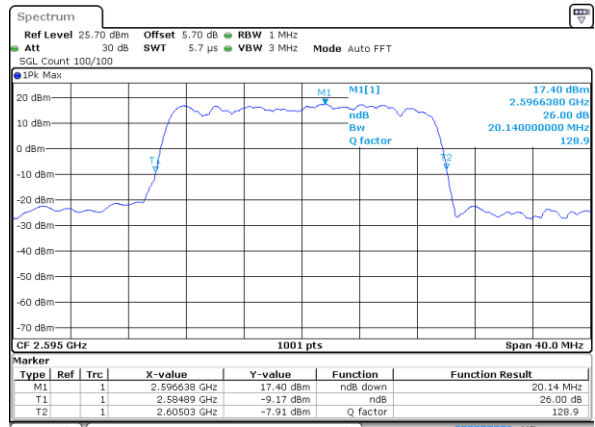

Date: 2 JUL 2018 11:57:40

Highest Channel / 15MHz / QPSK

Date: 2 JUL 2018 11:58:12

Highest Channel / 15MHz / 16QAM

Date: 2 JUL 2018 11:58:23

LTE Band 38

Lowest Channel / 20MHz / QPSK

Date: 2 JUL 2018 11:58:55

Lowest Channel / 20MHz / 16QAM

Date: 2 JUL 2018 11:59:05

Middle Channel / 20MHz / QPSK

Date: 2 JUL 2018 11:59:37

Middle Channel / 20MHz / 16QAM

Date: 2 JUL 2018 11:59:48

Highest Channel / 20MHz / QPSK

Date: 2 JUL 2018 12:00:20

Highest Channel / 20MHz / 16QAM

Date: 2 JUL 2018 12:00:31

LTE Band 38

Lowest Channel / 5MHz / 64QAM

Date: 2 JUL 2018 14:20:37

Lowest Channel / 10MHz / 64QAM

Date: 2 JUL 2018 14:21:41

Middle Channel / 5MHz / 64QAM

Date: 2 JUL 2018 14:20:58

Middle Channel / 10MHz / 64QAM

Date: 2 JUL 2018 14:22:02

Highest Channel / 5MHz / 64QAM

Date: 2 JUL 2018 14:21:20

Highest Channel / 10MHz / 64QAM

Date: 2 JUL 2018 14:22:24

LTE Band 38