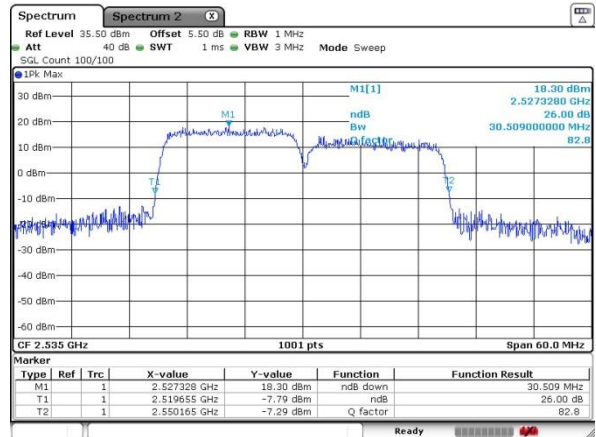

Date: 5 JUL 2016 00:11:08

LTE Band 7

64QAM

Lowest Channel / 15MHz+10MHz

Lowest Channel / 15MHz+15MHz

Middle Channel / 15MHz+10MHz

Middle Channel / 15MHz+15MHz

Highest Channel / 15MHz+10MHz