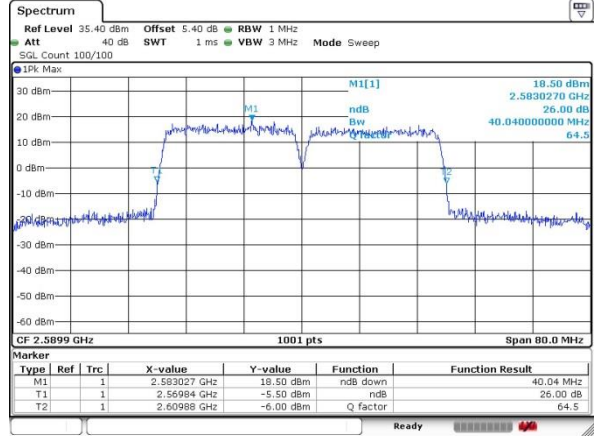

Date: 5 JUL 2016 00:05:48

Highest Channel / 20MHz+15MHz

Date: 4 JUL 2016 23:09:11

Highest Channel / 20MHz+20MHz

Date: 5 JUL 2016 00:12:30

LTE Band 38

QPSK

Lowest Channel / 15MHz+15MHz

Date: 5 JUL 2016 11:34:58

Lowest Channel / 20MHz+20MHz

Date: 5 JUL 2016 13:56:36

Middle Channel / 15MHz+15MHz

Date: 5 JUL 2016 11:36:32

Middle Channel / 20MHz+20MHz

Date: 5 JUL 2016 11:25:07

Highest Channel / 15MHz+15MHz