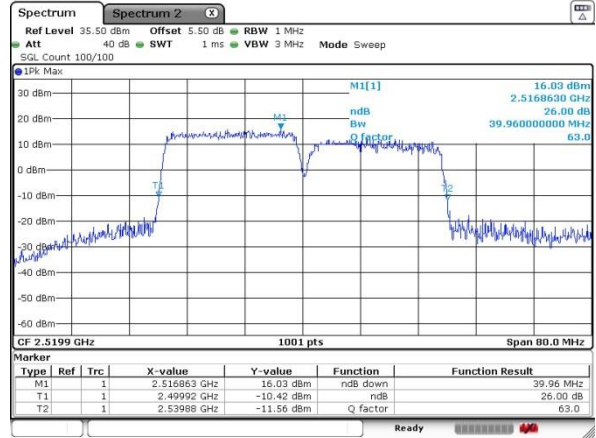

Date: 4 JUL 2016 23:42:46

Highest Channel / 20MHz+10MHz

Date: 5 JUL 2016 01:05:21

LTE Band 7

16QAM

Lowest Channel / 20MHz+15MHz

Date: 4 JUL 2016 23:22:01

Lowest Channel / 20MHz+20MHz

Date: 5 JUL 2016 00:02:29

Middle Channel / 20MHz+15MHz

Date: 4 JUL 2016 23:17:18

Middle Channel / 20MHz+20MHz

Date: 5 JUL 2016 00:07:24

Highest Channel / 20MHz+15MHz

Date: 4 JUL 2016 23:09:54

Highest Channel / 20MHz+20MHz