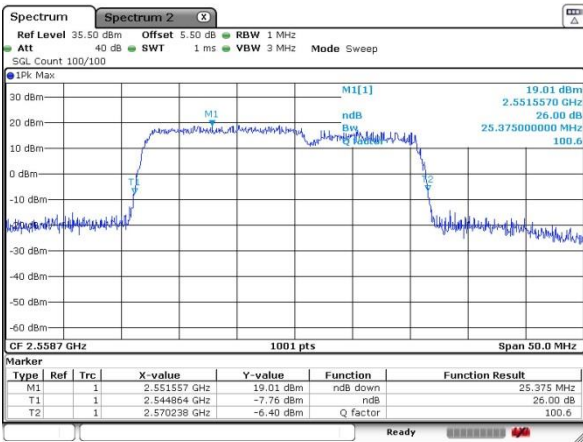

Date: 4 JUL 2016 23:15:09

Middle Channel / 20MHz+20MHz

Date: 5 JUL 2016 00:08:06

Highest Channel / 20MHz+15MHz

Date: 4 JUL 2016 23:11:22

Highest Channel / 20MHz+20MHz

Date: 5 JUL 2016 00:10:26

LTE Band 7

16QAM

Lowest Channel / 15MHz+10MHz

Date: 4 JUL 2016 23:48:40

Lowest Channel / 15MHz+15MHz

Date: 5 JUL 2016 01:11:27

Middle Channel / 15MHz+10MHz

Date: 4 JUL 2016 23:53:09

Middle Channel / 15MHz+15MHz

Date: 5 JUL 2016 01:15:59

Highest Channel / 15MHz+10MHz

Date: 4 JUL 2016 23:57:24

Highest Channel / 15MHz+15MHz

Date: 5 JUL 2016 01:20:12

LTE Band 7

16QAM

Lowest Channel / 15MHz+20MHz