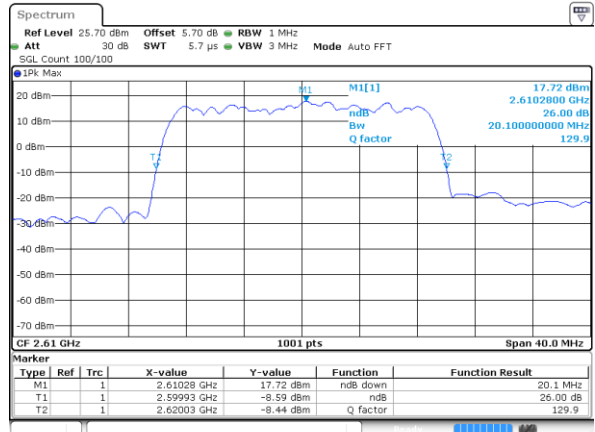

Lowest Channel / 15MHz / 64QAM

Date: 2 JUL 2018 14:28:47

Lowest Channel / 20MHz / 64QAM

Date: 2 JUL 2018 14:29:54

Middle Channel / 15MHz / 64QAM

Date: 2 JUL 2018 14:29:08

Middle Channel / 20MHz / 64QAM

Date: 2 JUL 2018 14:30:16

Highest Channel / 15MHz / 64QAM

Date: 2 JUL 2018 14:29:29

Highest Channel / 20MHz / 64QAM

Date: 2 JUL 2018 14:30:37

For CA

LTE Band 7

QPSK

Lowest Channel / 15MHz+10MHz