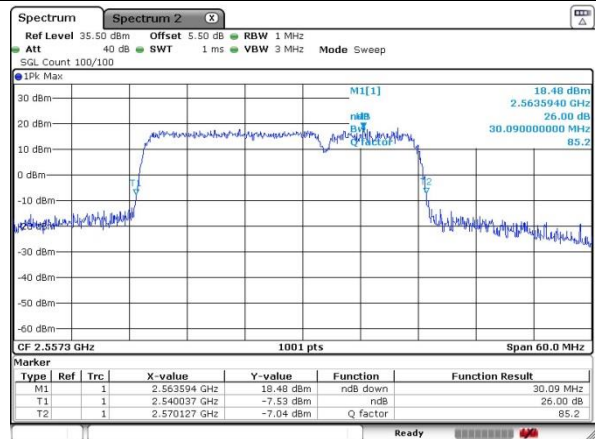

Highest Channel / 15MHz+15MHz

LTE Band 7

64QAM

Lowest Channel / 15MHz+20MHz

Date: 4 JUL 2016 23:31:15

Lowest Channel / 20MHz+10MHz

Date: 5 JUL 2016 00:31:51

Middle Channel / 15MHz+20MHz

Date: 4 JUL 2016 23:37:01

Middle Channel / 20MHz+10MHz

Date: 5 JUL 2016 01:00:21

Highest Channel / 15MHz+20MHz

Date: 4 JUL 2016 23:44:06

Highest Channel / 20MHz+10MHz

Date: 5 JUL 2016 01:07:31

LTE Band 7