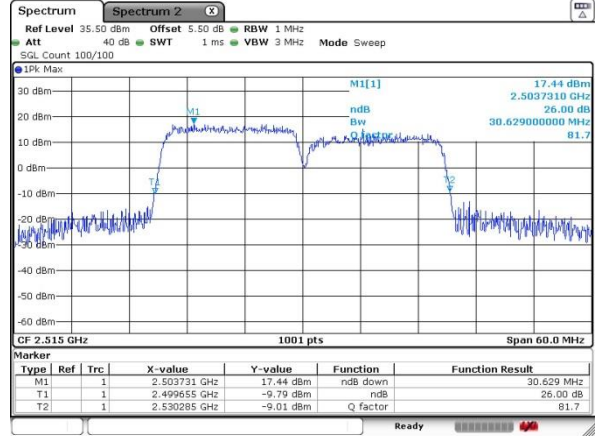

Date: 5 JUL 2016 00:11:08

LTE Band 7

64QAM

Lowest Channel / 15MHz+10MHz

Lowest Channel / 15MHz+15MHz

Middle Channel / 15MHz+10MHz

Middle Channel / 15MHz+15MHz

Highest Channel / 15MHz+10MHz

Highest Channel / 15MHz+15MHz

LTE Band 7

64QAM

Lowest Channel / 15MHz+20MHz

Date: 4 JUL 2016 23:31:15

Lowest Channel / 20MHz+10MHz

Date: 5 JUL 2016 00:31:51

Middle Channel / 15MHz+20MHz