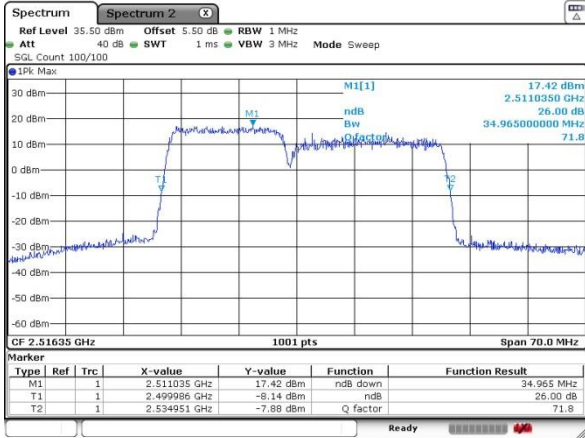

Date: 4 JUL 2016 23:56:00

Highest Channel / 15MHz+15MHz

Date: 5 JUL 2016 01:20:52

LTE Band 7

QPSK

Lowest Channel / 15MHz+20MHz

Date: 4 JUL 2016 23:28:48

Lowest Channel / 20MHz+10MHz

Date: 5 JUL 2016 00:29:56

Middle Channel / 15MHz+20MHz

Date: 4 JUL 2016 23:39:17

Middle Channel / 20MHz+10MHz

Date: 5 JUL 2016 01:02:34

Highest Channel / 15MHz+20MHz

Date: 4 JUL 2016 23:41:56

Highest Channel / 20MHz+10MHz