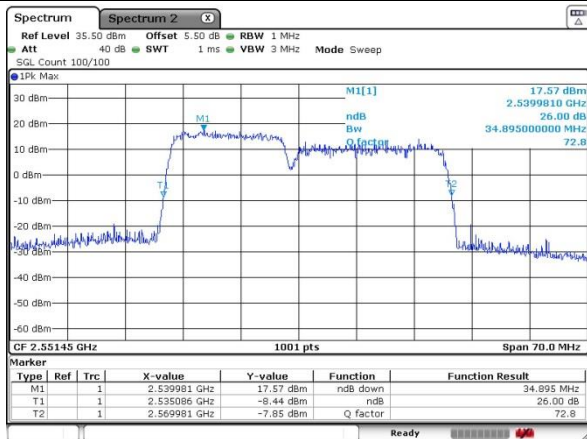

Highest Channel / 15MHz+15MHz

LTE Band 7

64QAM

Lowest Channel / 15MHz+20MHz

Date: 4 JUL 2016 23:31:15

Lowest Channel / 20MHz+10MHz

Date: 5 JUL 2016 00:31:51

Middle Channel / 15MHz+20MHz

Date: 4 JUL 2016 23:37:01

Middle Channel / 20MHz+10MHz

Date: 5 JUL 2016 01:00:21

Highest Channel / 15MHz+20MHz

Date: 4 JUL 2016 23:44:06

Highest Channel / 20MHz+10MHz

Date: 5 JUL 2016 01:07:31

LTE Band 7