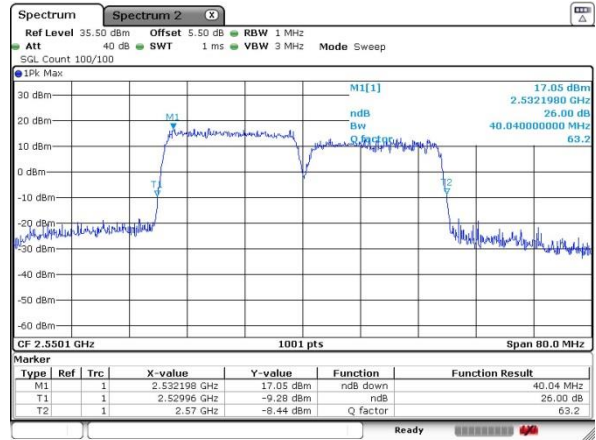

Date: 4 JUL 2016 23:15:09

Middle Channel / 20MHz+20MHz

Date: 5 JUL 2016 00:08:06

Highest Channel / 20MHz+15MHz

Date: 4 JUL 2016 23:11:22

Highest Channel / 20MHz+20MHz

Date: 5 JUL 2016 00:10:26

LTE Band 7