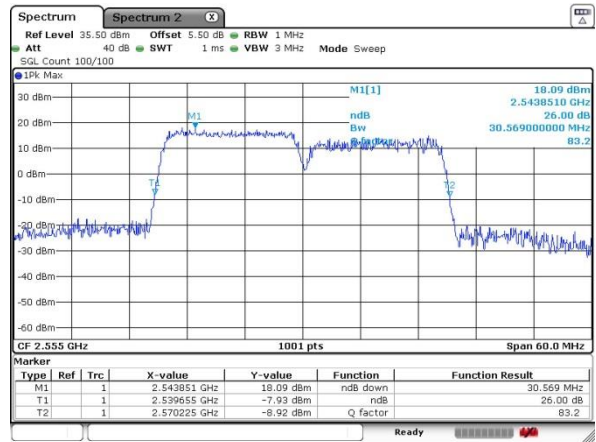

Date: 4 JUL 2016 23:49:18

Lowest Channel / 15MHz+15MHz

Date: 5 JUL 2016 01:12:58

Middle Channel / 15MHz+10MHz

Date: 4 JUL 2016 23:52:26

Middle Channel / 15MHz+15MHz

Date: 5 JUL 2016 01:15:13

Highest Channel / 15MHz+10MHz

Date: 4 JUL 2016 23:56:00

Highest Channel / 15MHz+15MHz

Date: 5 JUL 2016 01:20:52

LTE Band 7

QPSK

Lowest Channel / 15MHz+20MHz

Date: 4 JUL 2016 23:28:48

Lowest Channel / 20MHz+10MHz