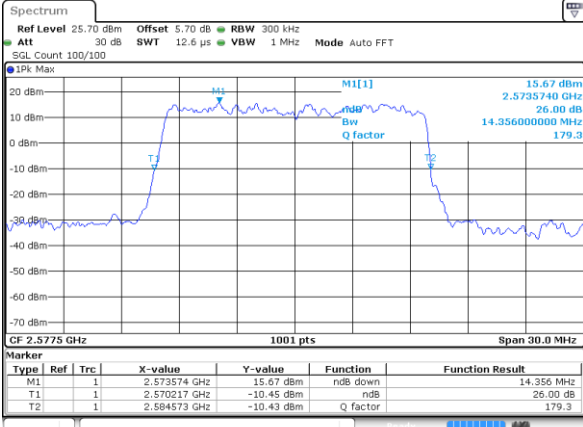

LTE Band 38

Lowest Channel / 15MHz / QPSK

Date: 2 JUL 2018 11:56:07

Lowest Channel / 15MHz / 16QAM

Date: 3 JUL 2018 10:11:30

Middle Channel / 15MHz / QPSK

Date: 2 JUL 2018 11:57:30

Middle Channel / 15MHz / 16QAM

Date: 2 JUL 2018 11:57:40

Highest Channel / 15MHz / QPSK

Date: 2 JUL 2018 11:58:12

Highest Channel / 15MHz / 16QAM

Date: 2 JUL 2018 11:58:23

LTE Band 38

Lowest Channel / 20MHz / QPSK

Date: 2 JUL 2018 11:58:55