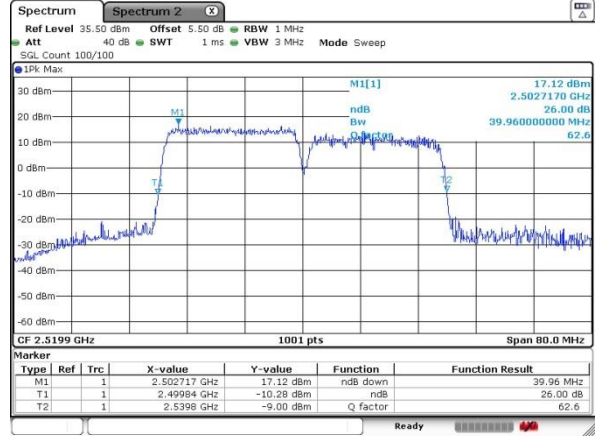

Date: 5 JUL 2016 01:04:33

LTE Band 7

QPSK

Lowest Channel / 20MHz+15MHz

Date: 4 JUL 2016 23:22:51

Lowest Channel / 20MHz+20MHz

Date: 5 JUL 2016 00:01:48

Middle Channel / 20MHz+15MHz

Date: 4 JUL 2016 23:15:09

Middle Channel / 20MHz+20MHz

Date: 5 JUL 2016 00:08:06

Highest Channel / 20MHz+15MHz

Date: 4 JUL 2016 23:11:22

Highest Channel / 20MHz+20MHz

Date: 5 JUL 2016 00:10:26

LTE Band 7