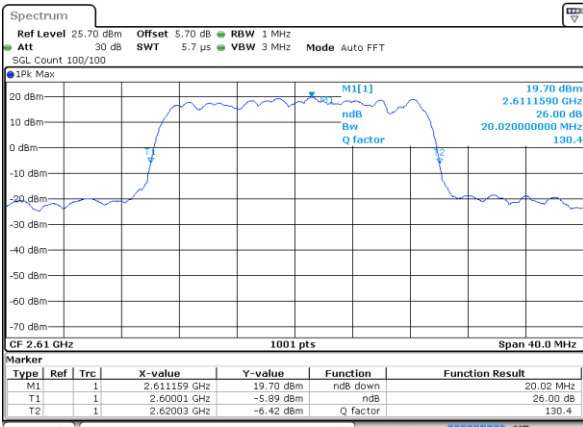

Date: 2 JUL 2018 11:57:40

Highest Channel / 15MHz / QPSK

Date: 2 JUL 2018 11:58:12

Highest Channel / 15MHz / 16QAM

Date: 2 JUL 2018 11:58:23

LTE Band 38

Lowest Channel / 20MHz / QPSK

Date: 2 JUL 2018 11:58:55

Lowest Channel / 20MHz / 16QAM

Date: 2 JUL 2018 11:59:05

Middle Channel / 20MHz / QPSK

Date: 2 JUL 2018 11:59:37

Middle Channel / 20MHz / 16QAM

Date: 2 JUL 2018 11:59:48

Highest Channel / 20MHz / QPSK

Date: 2 JUL 2018 12:00:20

Highest Channel / 20MHz / 16QAM

Date: 2 JUL 2018 12:00:31

LTE Band 38

Lowest Channel / 5MHz / 64QAM

Date: 2 JUL 2018 14:20:37

Lowest Channel / 10MHz / 64QAM

Date: 2 JUL 2018 14:21:41

Middle Channel / 5MHz / 64QAM