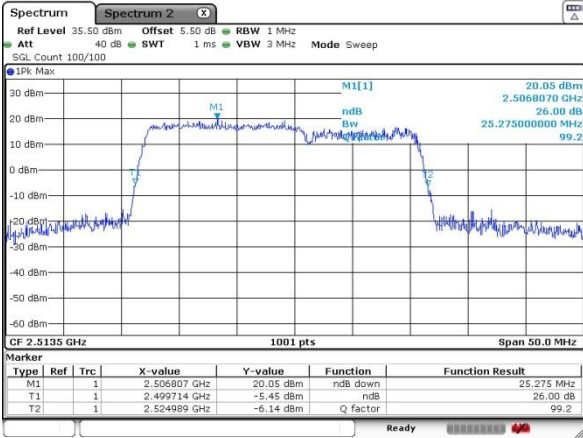

LTE Band 7

16QAM

Lowest Channel / 15MHz+10MHz

Date: 4 JUL 2016 23:48:40