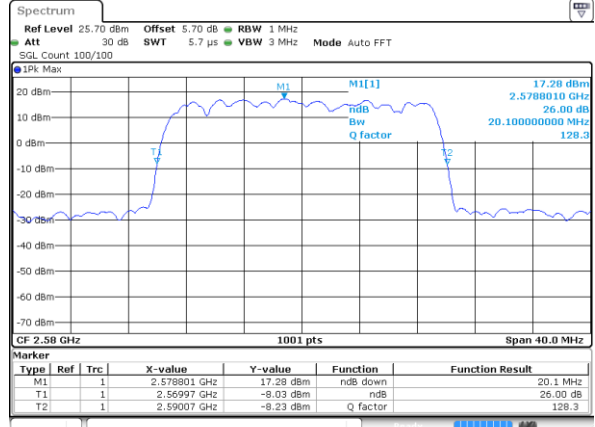

Highest Channel / 20MHz / 16QAM

Date: 2 JUL 2018 12:00:31

LTE Band 38

Lowest Channel / 5MHz / 64QAM

Date: 2 JUL 2018 14:20:37

Lowest Channel / 10MHz / 64QAM

Date: 2 JUL 2018 14:21:41

Middle Channel / 5MHz / 64QAM

Date: 2 JUL 2018 14:20:58

Middle Channel / 10MHz / 64QAM

Date: 2 JUL 2018 14:22:02

Highest Channel / 5MHz / 64QAM

Date: 2 JUL 2018 14:21:20

Highest Channel / 10MHz / 64QAM

Date: 2 JUL 2018 14:22:24

LTE Band 38

Lowest Channel / 15MHz / 64QAM

Date: 2 JUL 2018 14:28:47

Lowest Channel / 20MHz / 64QAM

Date: 2 JUL 2018 14:29:54

Middle Channel / 15MHz / 64QAM

Date: 2 JUL 2018 14:29:08

Middle Channel / 20MHz / 64QAM

Date: 2 JUL 2018 14:30:16