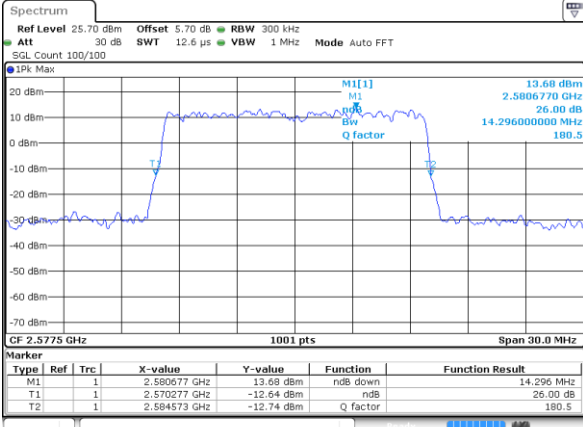

LTE Band 38

Lowest Channel / 15MHz / 64QAM

Date: 2 JUL 2018 14:28:47