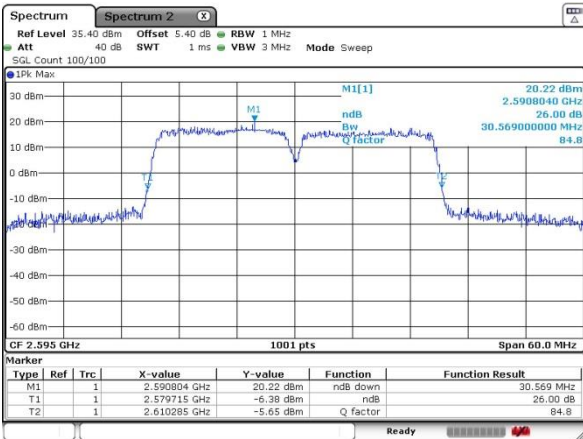

Date: 5 JUL 2016 00:05:48

Highest Channel / 20MHz+15MHz

Date: 4 JUL 2016 23:09:11

Highest Channel / 20MHz+20MHz

Date: 5 JUL 2016 00:12:30

LTE Band 38

QPSK

Lowest Channel / 15MHz+15MHz

Date: 5 JUL 2016 11:34:58

Lowest Channel / 20MHz+20MHz

Date: 5 JUL 2016 13:56:36

Middle Channel / 15MHz+15MHz

Date: 5 JUL 2016 11:36:32

Middle Channel / 20MHz+20MHz

Date: 5 JUL 2016 11:25:07

Highest Channel / 15MHz+15MHz

Date: 5 JUL 2016 11:40:57

Highest Channel / 20MHz+20MHz

Date: 5 JUL 2016 11:20:09