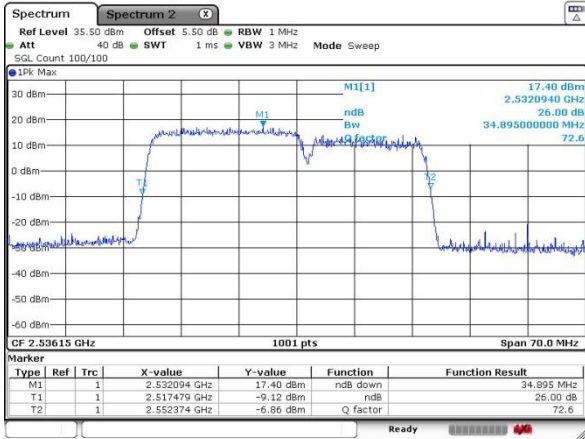

Date: 5 JUL 2016 01:04:33

LTE Band 7

QPSK

Lowest Channel / 20MHz+15MHz

Date: 4 JUL 2016 23:22:51

Lowest Channel / 20MHz+20MHz

Date: 5 JUL 2016 00:01:48

Middle Channel / 20MHz+15MHz

Date: 4 JUL 2016 23:15:09

Middle Channel / 20MHz+20MHz

Date: 5 JUL 2016 00:08:06

Highest Channel / 20MHz+15MHz

Date: 4 JUL 2016 23:11:22

Highest Channel / 20MHz+20MHz

Date: 5 JUL 2016 00:10:26

LTE Band 7