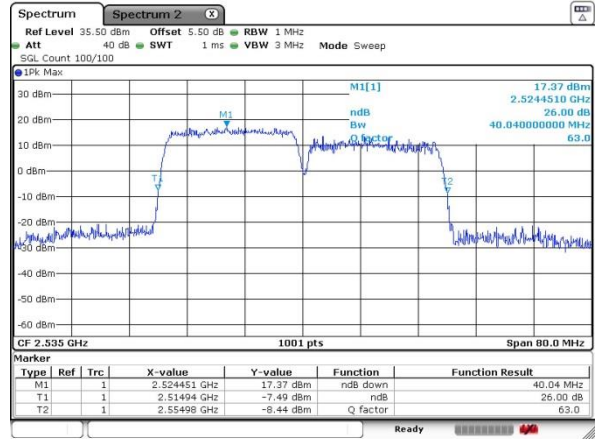

Date: 5 JUL 2016 01:04:33

LTE Band 7

QPSK

Lowest Channel / 20MHz+15MHz

Date: 4 JUL 2016 23:22:51

Lowest Channel / 20MHz+20MHz

Date: 5 JUL 2016 00:01:48

Middle Channel / 20MHz+15MHz

Date: 4 JUL 2016 23:15:09

Middle Channel / 20MHz+20MHz

Date: 5 JUL 2016 00:08:06

Highest Channel / 20MHz+15MHz

Date: 4 JUL 2016 23:11:22

Highest Channel / 20MHz+20MHz

Date: 5 JUL 2016 00:10:26

LTE Band 7