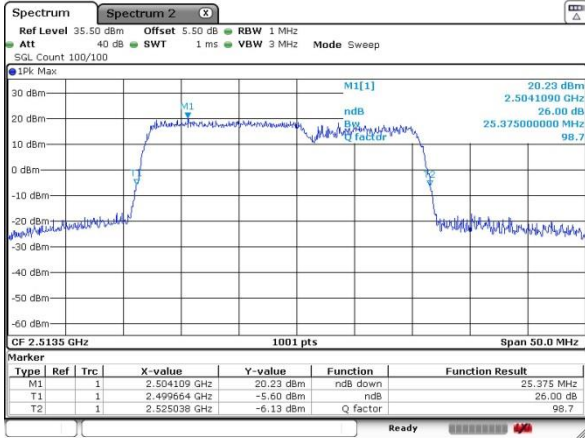

Highest Channel / 15MHz / 64QAM

Date: 2 JUL 2018 14:29:29

Highest Channel / 20MHz / 64QAM

Date: 2 JUL 2018 14:30:37

For CA

LTE Band 7

QPSK

Lowest Channel / 15MHz+10MHz

Date: 4 JUL 2016 23:49:18

Lowest Channel / 15MHz+15MHz

Date: 5 JUL 2016 01:12:58

Middle Channel / 15MHz+10MHz

Date: 4 JUL 2016 23:52:26

Middle Channel / 15MHz+15MHz

Date: 5 JUL 2016 01:15:13

Highest Channel / 15MHz+10MHz