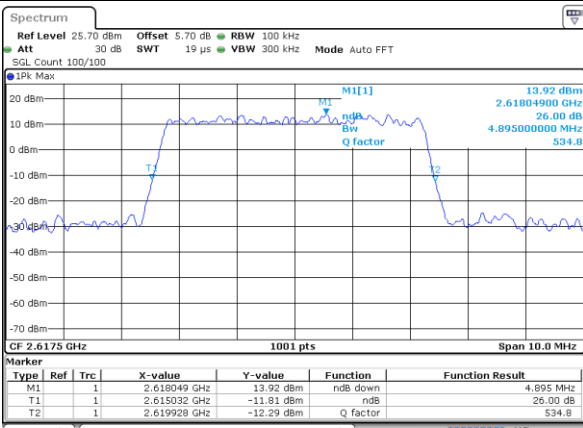

Highest Channel / 20MHz / 16QAM

Date: 2 JUL 2018 12:00:31

LTE Band 38

Lowest Channel / 5MHz / 64QAM

Date: 2 JUL 2018 14:20:37

Lowest Channel / 10MHz / 64QAM

Date: 2 JUL 2018 14:21:41

Middle Channel / 5MHz / 64QAM

Date: 2 JUL 2018 14:20:58

Middle Channel / 10MHz / 64QAM

Date: 2 JUL 2018 14:22:02

Highest Channel / 5MHz / 64QAM

Date: 2 JUL 2018 14:21:20

Highest Channel / 10MHz / 64QAM

Date: 2 JUL 2018 14:22:24

LTE Band 38