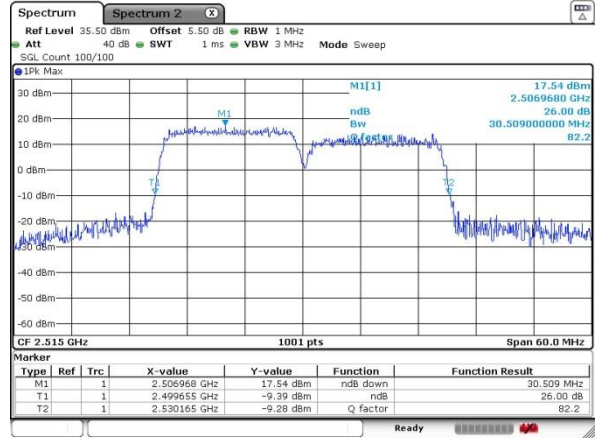

Lowest Channel / 15MHz+15MHz

Date: 5 JUL 2016 01:11:27