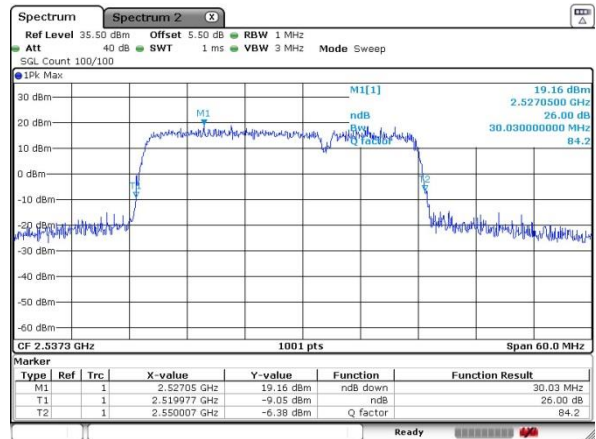

Highest Channel / 15MHz+15MHz

LTE Band 7

64QAM

Lowest Channel / 15MHz+20MHz

Date: 4 JUL 2016 23:31:15

Lowest Channel / 20MHz+10MHz

Date: 5 JUL 2016 00:31:51

Middle Channel / 15MHz+20MHz

Date: 4 JUL 2016 23:37:01

Middle Channel / 20MHz+10MHz

Date: 5 JUL 2016 01:00:21

Highest Channel / 15MHz+20MHz

Date: 4 JUL 2016 23:44:06

Highest Channel / 20MHz+10MHz

Date: 5 JUL 2016 01:07:31

LTE Band 7