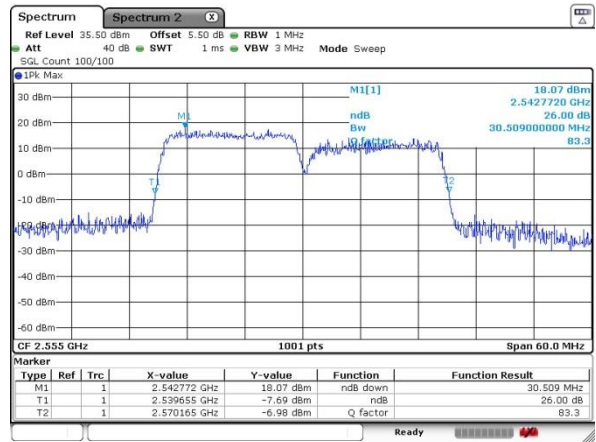

Date: 4 JUL 2016 23:15:09

Middle Channel / 20MHz+20MHz

Date: 5 JUL 2016 00:08:06

Highest Channel / 20MHz+15MHz

Date: 4 JUL 2016 23:11:22

Highest Channel / 20MHz+20MHz

Date: 5 JUL 2016 00:10:26

LTE Band 7

16QAM

Lowest Channel / 15MHz+10MHz

Date: 4 JUL 2016 23:48:40

Lowest Channel / 15MHz+15MHz

Date: 5 JUL 2016 01:11:27

Middle Channel / 15MHz+10MHz

Date: 4 JUL 2016 23:53:09

Middle Channel / 15MHz+15MHz

Date: 5 JUL 2016 01:15:59

Highest Channel / 15MHz+10MHz

Date: 4 JUL 2016 23:57:24

Highest Channel / 15MHz+15MHz

Date: 5 JUL 2016 01:20:12

LTE Band 7

16QAM

Lowest Channel / 15MHz+20MHz