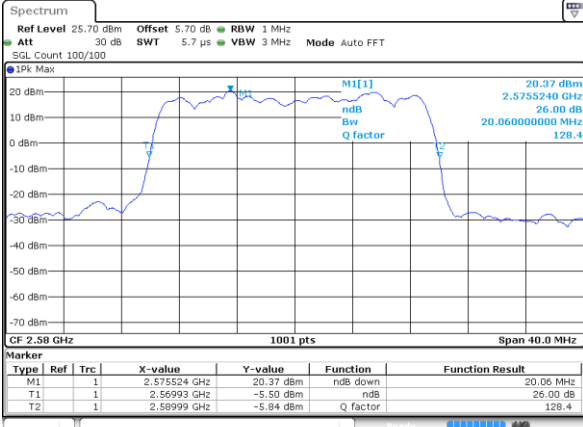

Date: 2 JUL 2018 11:57:40

Highest Channel / 15MHz / QPSK

Date: 2 JUL 2018 11:58:12

Highest Channel / 15MHz / 16QAM

Date: 2 JUL 2018 11:58:23

LTE Band 38

Lowest Channel / 20MHz / QPSK

Date: 2 JUL 2018 11:58:55