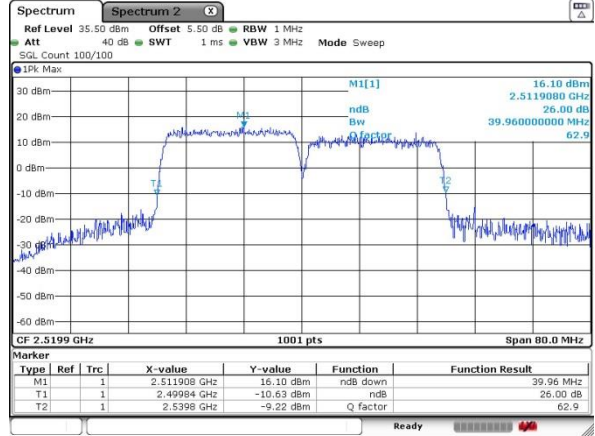

Lowest Channel / 20MHz+20MHz

Date: 5 JUL 2016 00:05:48