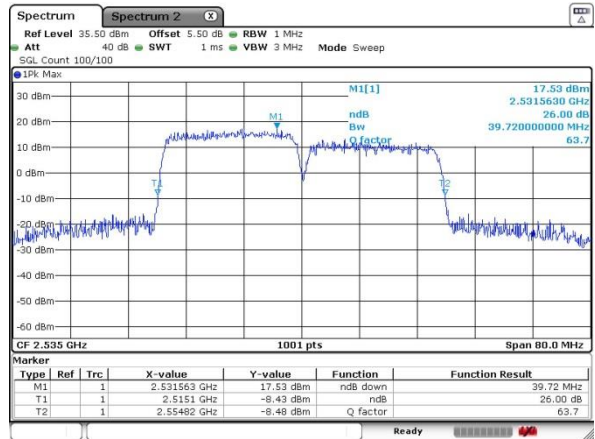

Date: 4 JUL 2016 23:37:01

Middle Channel / 20MHz+10MHz

Date: 5 JUL 2016 01:00:21

Highest Channel / 15MHz+20MHz

Date: 4 JUL 2016 23:44:06

Highest Channel / 20MHz+10MHz

Date: 5 JUL 2016 01:07:31

LTE Band 7

64QAM

Lowest Channel / 20MHz+15MHz

Date: 4 JUL 2016 23:20:23

Lowest Channel / 20MHz+20MHz

Date: 5 JUL 2016 00:05:48

Middle Channel / 20MHz+15MHz

Date: 4 JUL 2016 23:18:02

Middle Channel / 20MHz+20MHz

Date: 5 JUL 2016 00:05:48

Highest Channel / 20MHz+15MHz

Date: 4 JUL 2016 23:09:11

Highest Channel / 20MHz+20MHz

Date: 5 JUL 2016 00:12:30

LTE Band 38

QPSK

Lowest Channel / 15MHz+15MHz