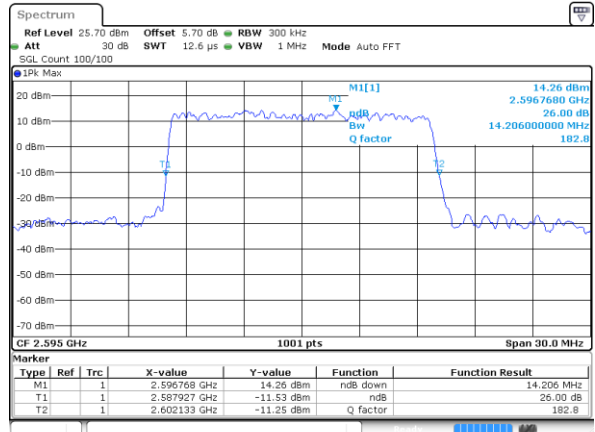

LTE Band 38

Lowest Channel / 15MHz / QPSK

Date: 2 JUL 2018 11:56:07

Lowest Channel / 15MHz / 16QAM

Date: 3 JUL 2018 10:11:30

Middle Channel / 15MHz / QPSK

Date: 2 JUL 2018 11:57:30

Middle Channel / 15MHz / 16QAM

Date: 2 JUL 2018 11:57:40

Highest Channel / 15MHz / QPSK

Date: 2 JUL 2018 11:58:12

Highest Channel / 15MHz / 16QAM

Date: 2 JUL 2018 11:58:23

LTE Band 38

Lowest Channel / 20MHz / QPSK

Date: 2 JUL 2018 11:58:55