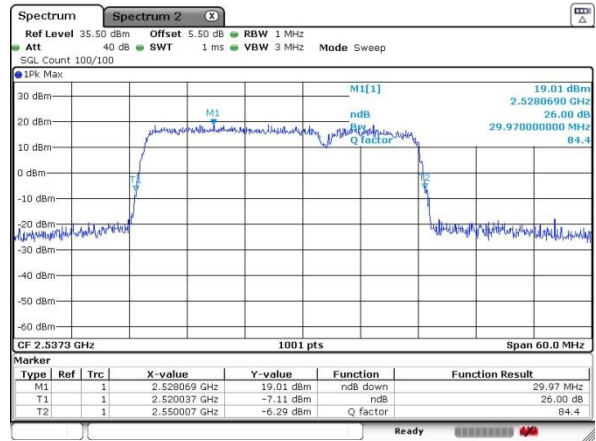

Date: 4 JUL 2016 23:56:00

Highest Channel / 15MHz+15MHz

Date: 5 JUL 2016 01:20:52

LTE Band 7

QPSK

Lowest Channel / 15MHz+20MHz

Date: 4 JUL 2016 23:28:48

Lowest Channel / 20MHz+10MHz

Date: 5 JUL 2016 00:29:56

Middle Channel / 15MHz+20MHz

Date: 4 JUL 2016 23:39:17

Middle Channel / 20MHz+10MHz

Date: 5 JUL 2016 01:02:34

Highest Channel / 15MHz+20MHz

Date: 4 JUL 2016 23:41:56

Highest Channel / 20MHz+10MHz