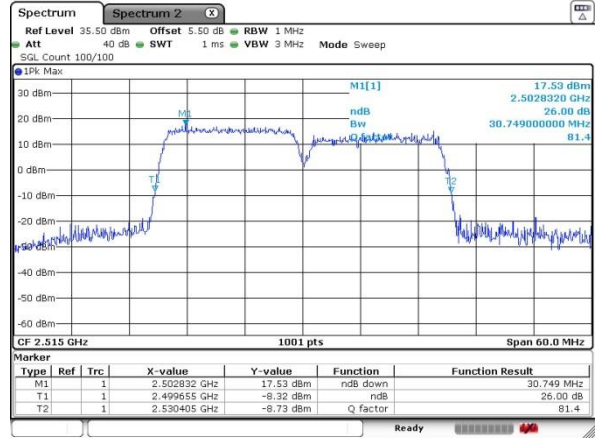

Highest Channel / 15MHz / 64QAM

Date: 2 JUL 2018 14:29:29

Highest Channel / 20MHz / 64QAM

Date: 2 JUL 2018 14:30:37

For CA

LTE Band 7

QPSK

Lowest Channel / 15MHz+10MHz

Date: 4 JUL 2016 23:49:18

Lowest Channel / 15MHz+15MHz

Date: 5 JUL 2016 01:12:58

Middle Channel / 15MHz+10MHz

Date: 4 JUL 2016 23:52:26

Middle Channel / 15MHz+15MHz

Date: 5 JUL 2016 01:15:13

Highest Channel / 15MHz+10MHz