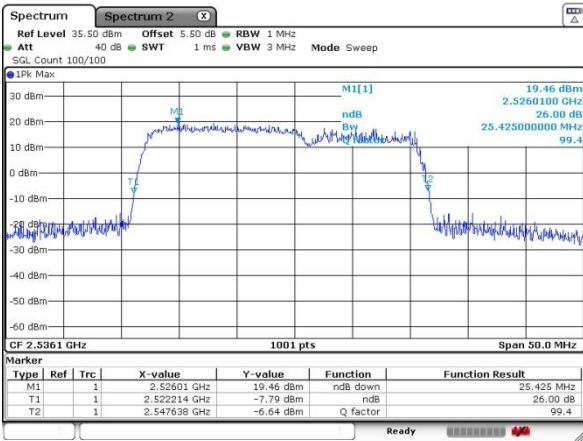

Date: 4 JUL 2016 23:15:09

Middle Channel / 20MHz+20MHz

Date: 5 JUL 2016 00:08:06

Highest Channel / 20MHz+15MHz

Date: 4 JUL 2016 23:11:22

Highest Channel / 20MHz+20MHz

Date: 5 JUL 2016 00:10:26

LTE Band 7

16QAM

Lowest Channel / 15MHz+10MHz

Date: 4 JUL 2016 23:48:40

Lowest Channel / 15MHz+15MHz

Date: 5 JUL 2016 01:11:27

Middle Channel / 15MHz+10MHz

Date: 4 JUL 2016 23:53:09

Middle Channel / 15MHz+15MHz

Date: 5 JUL 2016 01:15:59

Highest Channel / 15MHz+10MHz

Date: 4 JUL 2016 23:57:24

Highest Channel / 15MHz+15MHz

Date: 5 JUL 2016 01:20:12

LTE Band 7

16QAM

Lowest Channel / 15MHz+20MHz