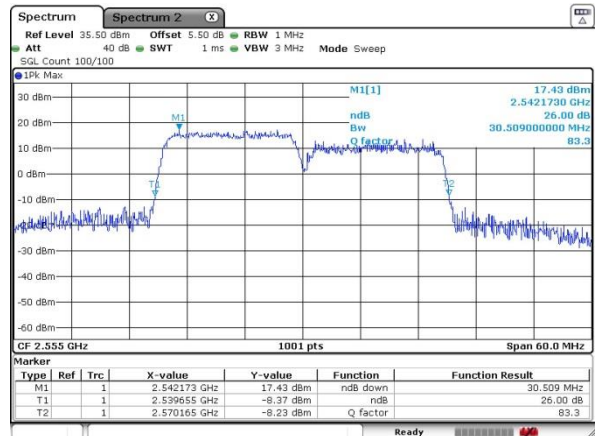

Date: 5 JUL 2016 00:11:08

LTE Band 7

64QAM

Lowest Channel / 15MHz+10MHz

Lowest Channel / 15MHz+15MHz

Middle Channel / 15MHz+10MHz

Middle Channel / 15MHz+15MHz

Highest Channel / 15MHz+10MHz

Highest Channel / 15MHz+15MHz

LTE Band 7

64QAM

Lowest Channel / 15MHz+20MHz

Date: 4 JUL 2016 23:31:15

Lowest Channel / 20MHz+10MHz

Date: 5 JUL 2016 00:31:51

Middle Channel / 15MHz+20MHz