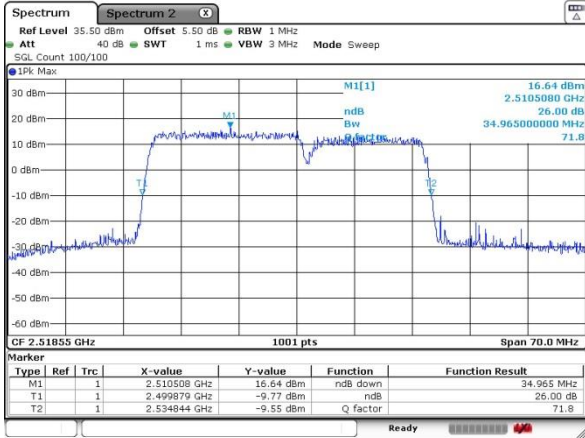

Date: 4 JUL 2016 23:42:46

Highest Channel / 20MHz+10MHz

Date: 5 JUL 2016 01:05:21

LTE Band 7

16QAM

Lowest Channel / 20MHz+15MHz

Date: 4 JUL 2016 23:22:01

Lowest Channel / 20MHz+20MHz

Date: 5 JUL 2016 00:02:29

Middle Channel / 20MHz+15MHz

Date: 4 JUL 2016 23:17:18

Middle Channel / 20MHz+20MHz

Date: 5 JUL 2016 00:07:24

Highest Channel / 20MHz+15MHz

Date: 4 JUL 2016 23:09:54

Highest Channel / 20MHz+20MHz