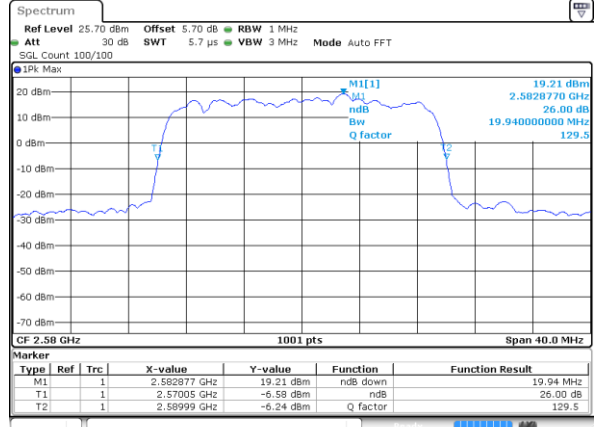

Lowest Channel / 20MHz / 16QAM

Date: 2 JUL 2018 11:59:05