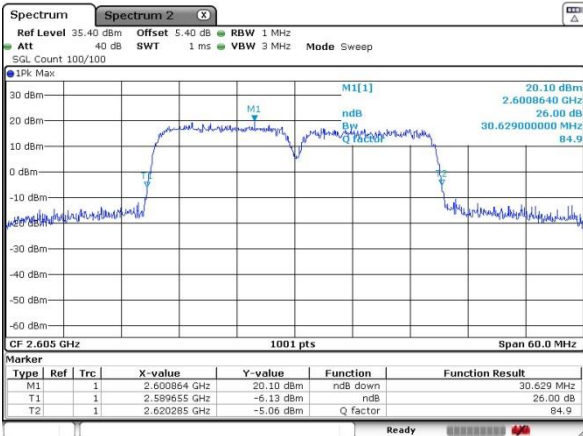

Date: 5 JUL 2016 00:05:48

Highest Channel / 20MHz+15MHz

Date: 4 JUL 2016 23:09:11

Highest Channel / 20MHz+20MHz

Date: 5 JUL 2016 00:12:30

LTE Band 38

QPSK

Lowest Channel / 15MHz+15MHz

Date: 5 JUL 2016 11:34:58

Lowest Channel / 20MHz+20MHz

Date: 5 JUL 2016 13:56:36

Middle Channel / 15MHz+15MHz

Date: 5 JUL 2016 11:36:32

Middle Channel / 20MHz+20MHz

Date: 5 JUL 2016 11:25:07

Highest Channel / 15MHz+15MHz

Date: 5 JUL 2016 11:40:57

Highest Channel / 20MHz+20MHz

Date: 5 JUL 2016 11:20:09