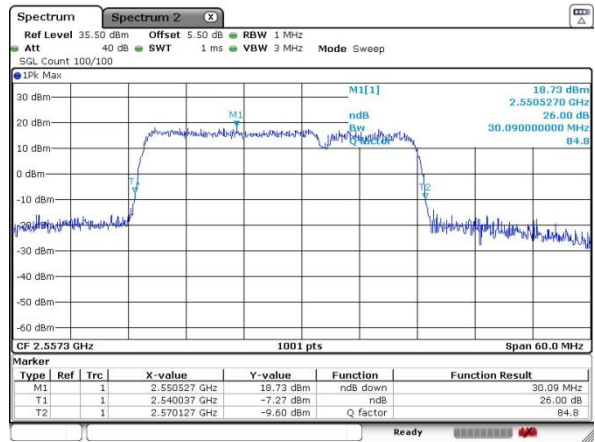

Date: 4 JUL 2016 23:29:41

Lowest Channel / 20MHz+10MHz

Date: 5 JUL 2016 00:30:34

Middle Channel / 15MHz+20MHz

Date: 4 JUL 2016 23:38:37

Middle Channel / 20MHz+10MHz

Date: 5 JUL 2016 01:01:53

Highest Channel / 15MHz+20MHz

Date: 4 JUL 2016 23:42:46

Highest Channel / 20MHz+10MHz

Date: 5 JUL 2016 01:05:21

LTE Band 7

16QAM

Lowest Channel / 20MHz+15MHz

Date: 4 JUL 2016 23:22:01

Lowest Channel / 20MHz+20MHz