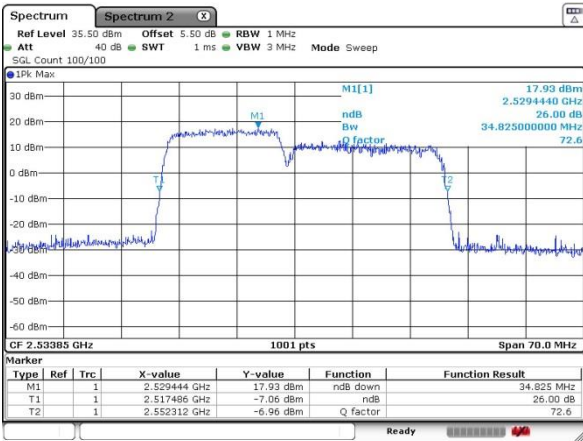

Date: 5 JUL 2016 01:15:59

Highest Channel / 15MHz+10MHz

Date: 4 JUL 2016 23:57:24

Highest Channel / 15MHz+15MHz

Date: 5 JUL 2016 01:20:12

LTE Band 7

16QAM

Lowest Channel / 15MHz+20MHz

Date: 4 JUL 2016 23:29:41

Lowest Channel / 20MHz+10MHz

Date: 5 JUL 2016 00:30:34

Middle Channel / 15MHz+20MHz

Date: 4 JUL 2016 23:38:37

Middle Channel / 20MHz+10MHz

Date: 5 JUL 2016 01:01:53

Highest Channel / 15MHz+20MHz