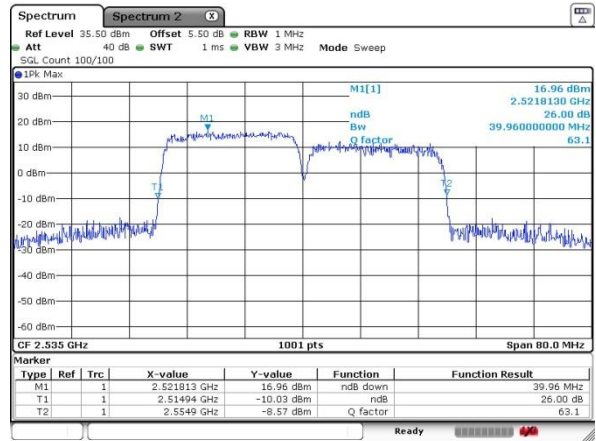

Date: 4 JUL 2016 23:42:46

Highest Channel / 20MHz+10MHz

Date: 5 JUL 2016 01:05:21

LTE Band 7

16QAM

Lowest Channel / 20MHz+15MHz

Date: 4 JUL 2016 23:22:01

Lowest Channel / 20MHz+20MHz

Date: 5 JUL 2016 00:02:29

Middle Channel / 20MHz+15MHz

Date: 4 JUL 2016 23:17:18

Middle Channel / 20MHz+20MHz

Date: 5 JUL 2016 00:07:24

Highest Channel / 20MHz+15MHz

Date: 4 JUL 2016 23:09:54

Highest Channel / 20MHz+20MHz