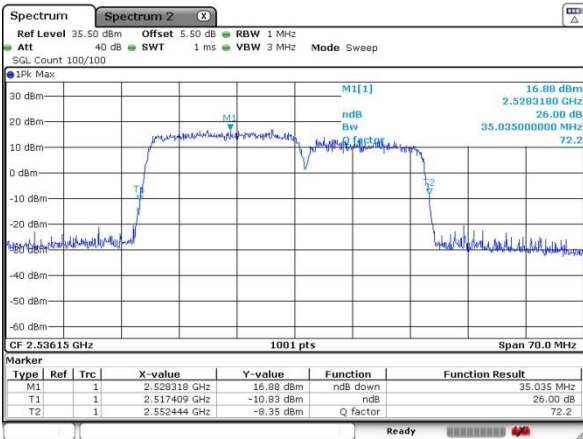

Date: 4 JUL 2016 23:37:01

Middle Channel / 20MHz+10MHz

Date: 5 JUL 2016 01:00:21

Highest Channel / 15MHz+20MHz

Date: 4 JUL 2016 23:44:06

Highest Channel / 20MHz+10MHz

Date: 5 JUL 2016 01:07:31

LTE Band 7

64QAM

Lowest Channel / 20MHz+15MHz

Date: 4 JUL 2016 23:20:23

Lowest Channel / 20MHz+20MHz

Date: 5 JUL 2016 00:05:48

Middle Channel / 20MHz+15MHz

Date: 4 JUL 2016 23:18:02

Middle Channel / 20MHz+20MHz

Date: 5 JUL 2016 00:05:48

Highest Channel / 20MHz+15MHz

Date: 4 JUL 2016 23:09:11

Highest Channel / 20MHz+20MHz

Date: 5 JUL 2016 00:12:30

LTE Band 38

QPSK

Lowest Channel / 15MHz+15MHz