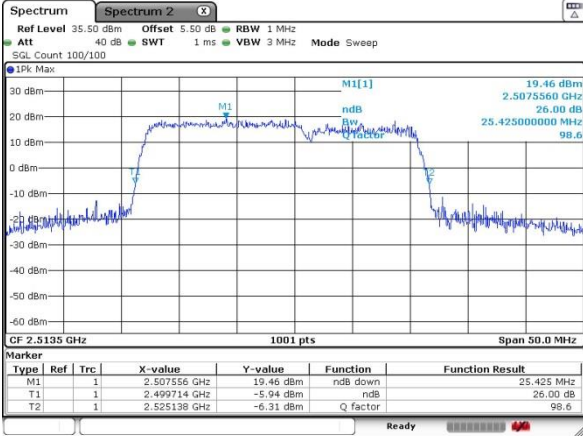

Date: 5 JUL 2016 00:02:29

Middle Channel / 20MHz+15MHz

Date: 4 JUL 2016 23:17:18

Middle Channel / 20MHz+20MHz

Date: 5 JUL 2016 00:07:24

Highest Channel / 20MHz+15MHz

Date: 4 JUL 2016 23:09:54

Highest Channel / 20MHz+20MHz

Date: 5 JUL 2016 00:11:08

LTE Band 7

64QAM

Lowest Channel / 15MHz+10MHz

Lowest Channel / 15MHz+15MHz

Middle Channel / 15MHz+10MHz

Middle Channel / 15MHz+15MHz

Highest Channel / 15MHz+10MHz

Highest Channel / 15MHz+15MHz

LTE Band 7

64QAM

Lowest Channel / 15MHz+20MHz

Date: 4 JUL 2016 23:31:15

Lowest Channel / 20MHz+10MHz

Date: 5 JUL 2016 00:31:51

Middle Channel / 15MHz+20MHz

Date: 4 JUL 2016 23:37:01

Middle Channel / 20MHz+10MHz

Date: 5 JUL 2016 01:00:21

Highest Channel / 15MHz+20MHz

Date: 4 JUL 2016 23:44:06

Highest Channel / 20MHz+10MHz

Date: 5 JUL 2016 01:07:31

LTE Band 7