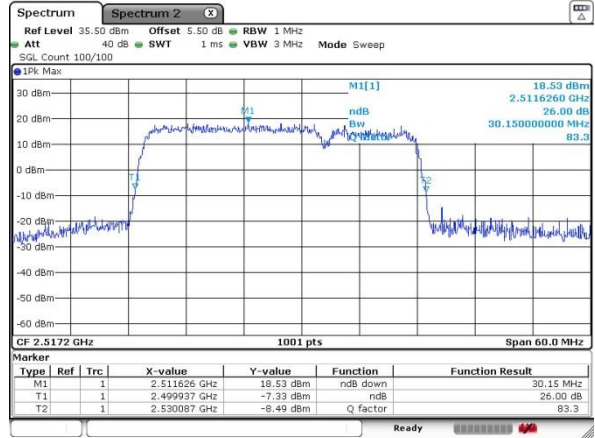

Lowest Channel / 20MHz+10MHz

Date: 5 JUL 2016 00:30:34