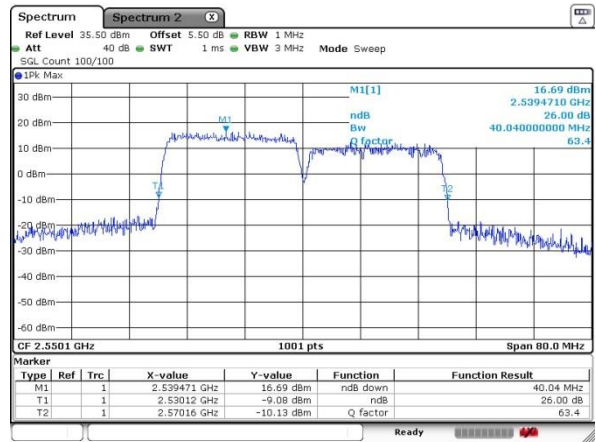

Date: 4 JUL 2016 23:42:46

Highest Channel / 20MHz+10MHz

Date: 5 JUL 2016 01:05:21

LTE Band 7

16QAM

Lowest Channel / 20MHz+15MHz

Date: 4 JUL 2016 23:22:01

Lowest Channel / 20MHz+20MHz

Date: 5 JUL 2016 00:02:29

Middle Channel / 20MHz+15MHz

Date: 4 JUL 2016 23:17:18

Middle Channel / 20MHz+20MHz

Date: 5 JUL 2016 00:07:24

Highest Channel / 20MHz+15MHz

Date: 4 JUL 2016 23:09:54

Highest Channel / 20MHz+20MHz