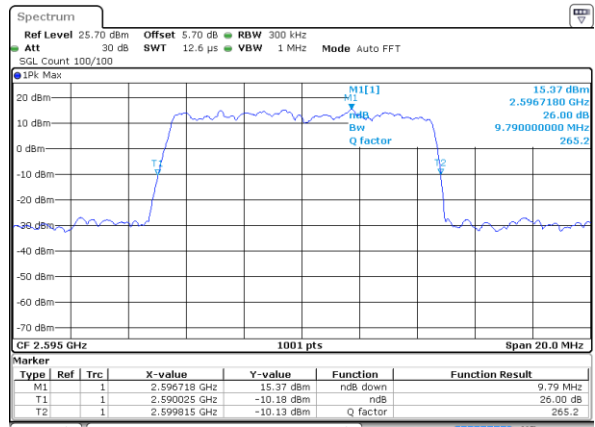

Highest Channel / 20MHz / 16QAM

Date: 2 JUL 2018 12:00:31

LTE Band 38

Lowest Channel / 5MHz / 64QAM

Date: 2 JUL 2018 14:20:37

Lowest Channel / 10MHz / 64QAM

Date: 2 JUL 2018 14:21:41

Middle Channel / 5MHz / 64QAM

Date: 2 JUL 2018 14:20:58

Middle Channel / 10MHz / 64QAM

Date: 2 JUL 2018 14:22:02

Highest Channel / 5MHz / 64QAM

Date: 2 JUL 2018 14:21:20

Highest Channel / 10MHz / 64QAM

Date: 2 JUL 2018 14:22:24

LTE Band 38