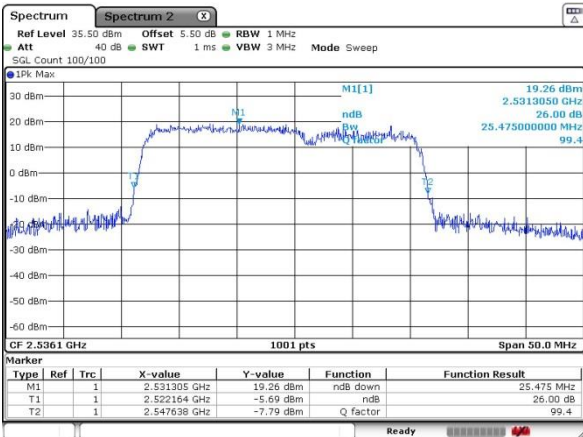

Date: 5 JUL 2016 00:02:29

Middle Channel / 20MHz+15MHz

Date: 4 JUL 2016 23:17:18

Middle Channel / 20MHz+20MHz

Date: 5 JUL 2016 00:07:24

Highest Channel / 20MHz+15MHz

Date: 4 JUL 2016 23:09:54

Highest Channel / 20MHz+20MHz

Date: 5 JUL 2016 00:11:08

LTE Band 7

64QAM

Lowest Channel / 15MHz+10MHz

Lowest Channel / 15MHz+15MHz

Middle Channel / 15MHz+10MHz

Middle Channel / 15MHz+15MHz

Highest Channel / 15MHz+10MHz

Highest Channel / 15MHz+15MHz

LTE Band 7

64QAM

Lowest Channel / 15MHz+20MHz

Date: 4 JUL 2016 23:31:15

Lowest Channel / 20MHz+10MHz

Date: 5 JUL 2016 00:31:51

Middle Channel / 15MHz+20MHz

Date: 4 JUL 2016 23:37:01

Middle Channel / 20MHz+10MHz

Date: 5 JUL 2016 01:00:21

Highest Channel / 15MHz+20MHz

Date: 4 JUL 2016 23:44:06

Highest Channel / 20MHz+10MHz

Date: 5 JUL 2016 01:07:31

LTE Band 7