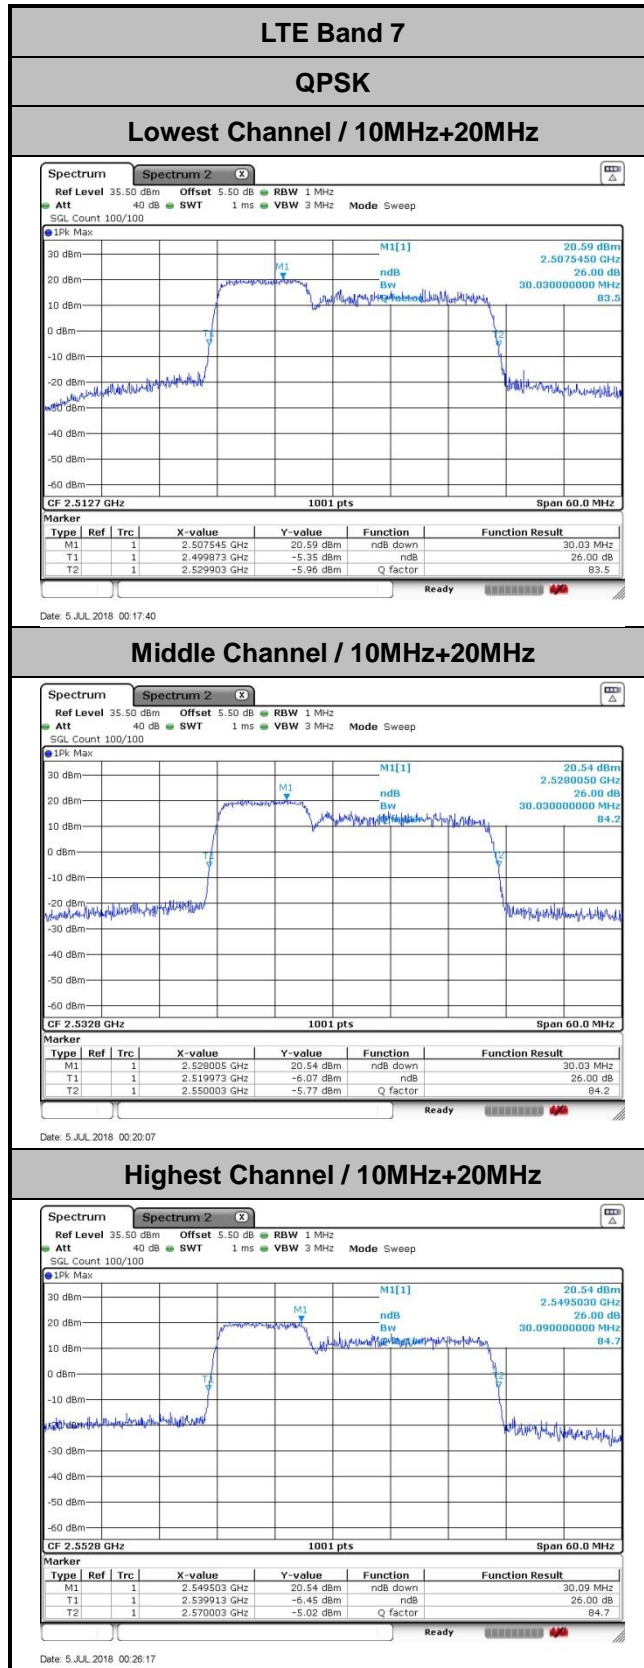

Highest Channel / 15MHz / 64QAM

Date: 2 JUL 2018 14:29:29

Highest Channel / 20MHz / 64QAM

Date: 2 JUL 2018 14:30:37

For CA

LTE Band 7

QPSK

Lowest Channel / 15MHz+10MHz