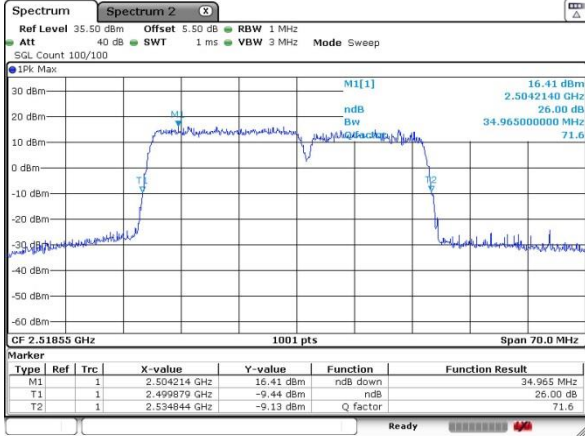

Date: 5 JUL 2016 00:29:56

Middle Channel / 15MHz+20MHz

Date: 4 JUL 2016 23:39:17

Middle Channel / 20MHz+10MHz

Date: 5 JUL 2016 01:02:34

Highest Channel / 15MHz+20MHz

Date: 4 JUL 2016 23:41:56

Highest Channel / 20MHz+10MHz

Date: 5 JUL 2016 01:04:33

LTE Band 7

QPSK

Lowest Channel / 20MHz+15MHz

Date: 4 JUL 2016 23:22:51

Lowest Channel / 20MHz+20MHz

Date: 5 JUL 2016 00:01:48

Middle Channel / 20MHz+15MHz