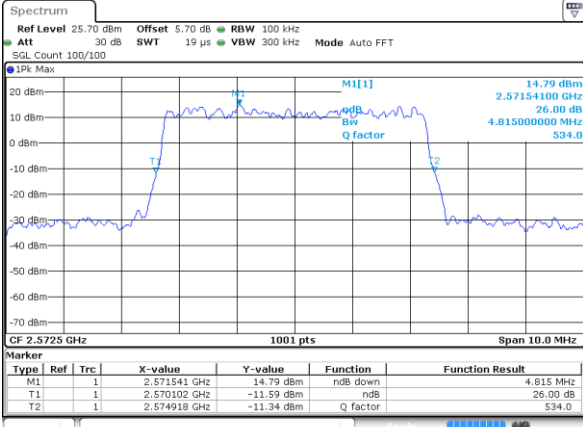

Highest Channel / 20MHz / 16QAM

Date: 2 JUL 2018 12:00:31

LTE Band 38

Lowest Channel / 5MHz / 64QAM

Date: 2 JUL 2018 14:20:37

Lowest Channel / 10MHz / 64QAM

Date: 2 JUL 2018 14:21:41

Middle Channel / 5MHz / 64QAM

Date: 2 JUL 2018 14:20:58

Middle Channel / 10MHz / 64QAM

Date: 2 JUL 2018 14:22:02

Highest Channel / 5MHz / 64QAM

Date: 2 JUL 2018 14:21:20

Highest Channel / 10MHz / 64QAM

Date: 2 JUL 2018 14:22:24

LTE Band 38