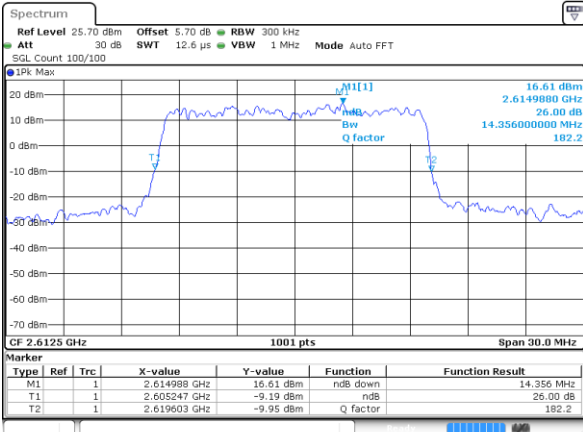

LTE Band 38

Lowest Channel / 15MHz / QPSK

Date: 2 JUL 2018 11:56:07

Lowest Channel / 15MHz / 16QAM

Date: 3 JUL 2018 10:11:30

Middle Channel / 15MHz / QPSK

Date: 2 JUL 2018 11:57:30

Middle Channel / 15MHz / 16QAM

Date: 2 JUL 2018 11:57:40

Highest Channel / 15MHz / QPSK

Date: 2 JUL 2018 11:58:12

Highest Channel / 15MHz / 16QAM

Date: 2 JUL 2018 11:58:23

LTE Band 38

Lowest Channel / 20MHz / QPSK

Date: 2 JUL 2018 11:58:55