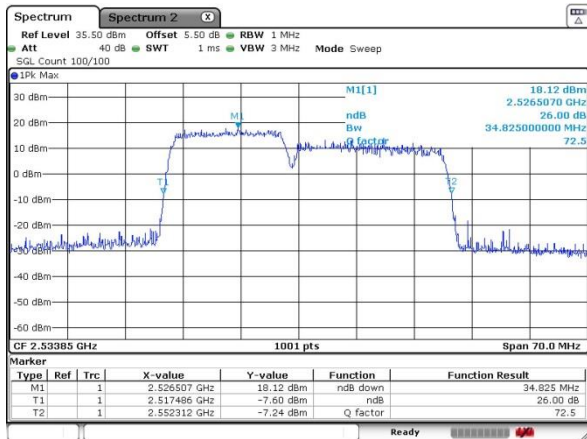

Highest Channel / 15MHz+15MHz

LTE Band 7

64QAM

Lowest Channel / 15MHz+20MHz

Date: 4 JUL 2016 23:31:15

Lowest Channel / 20MHz+10MHz

Date: 5 JUL 2016 00:31:51

Middle Channel / 15MHz+20MHz

Date: 4 JUL 2016 23:37:01

Middle Channel / 20MHz+10MHz

Date: 5 JUL 2016 01:00:21

Highest Channel / 15MHz+20MHz

Date: 4 JUL 2016 23:44:06

Highest Channel / 20MHz+10MHz

Date: 5 JUL 2016 01:07:31

LTE Band 7