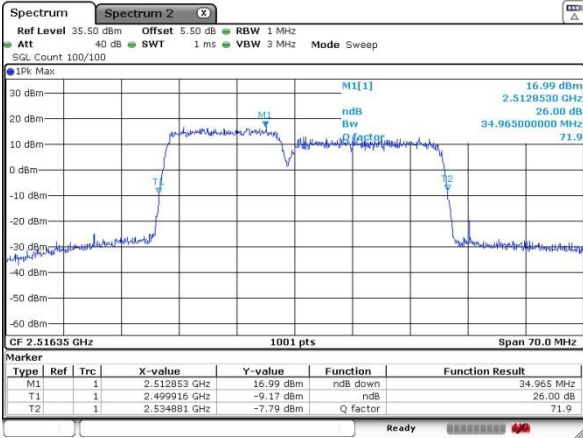

Date: 5 JUL 2016 01:15:59

Highest Channel / 15MHz+10MHz

Date: 4 JUL 2016 23:57:24

Highest Channel / 15MHz+15MHz

Date: 5 JUL 2016 01:20:12

LTE Band 7

16QAM

Lowest Channel / 15MHz+20MHz

Date: 4 JUL 2016 23:29:41

Lowest Channel / 20MHz+10MHz

Date: 5 JUL 2016 00:30:34

Middle Channel / 15MHz+20MHz

Date: 4 JUL 2016 23:38:37

Middle Channel / 20MHz+10MHz

Date: 5 JUL 2016 01:01:53

Highest Channel / 15MHz+20MHz