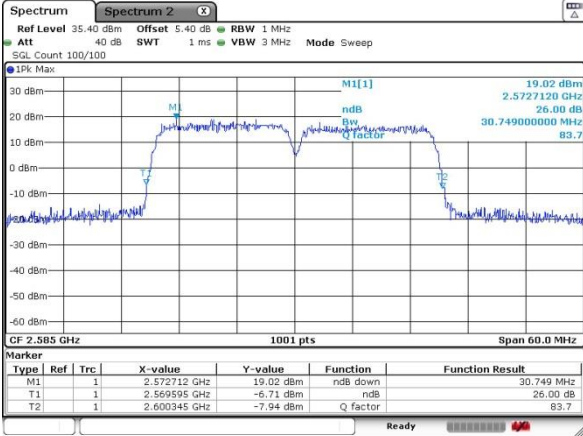

Date: 5 JUL 2016 00:05:48

Highest Channel / 20MHz+15MHz

Date: 4 JUL 2016 23:09:11

Highest Channel / 20MHz+20MHz

Date: 5 JUL 2016 00:12:30

LTE Band 38

QPSK

Lowest Channel / 15MHz+15MHz

Date: 5 JUL 2016 11:34:58

Lowest Channel / 20MHz+20MHz

Date: 5 JUL 2016 13:56:36

Middle Channel / 15MHz+15MHz

Date: 5 JUL 2016 11:36:32

Middle Channel / 20MHz+20MHz

Date: 5 JUL 2016 11:25:07

Highest Channel / 15MHz+15MHz