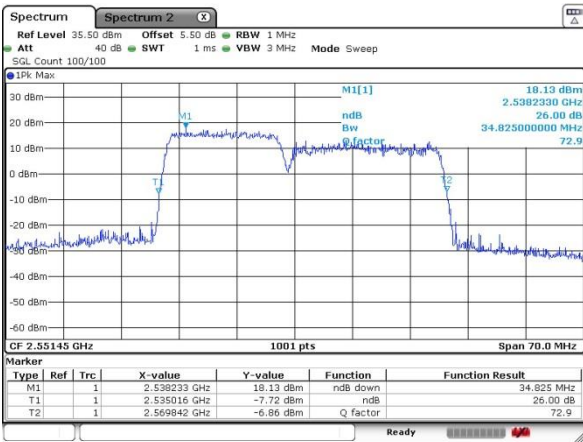

Date: 5 JUL 2016 01:15:59

Highest Channel / 15MHz+10MHz

Date: 4 JUL 2016 23:57:24

Highest Channel / 15MHz+15MHz

Date: 5 JUL 2016 01:20:12

LTE Band 7

16QAM

Lowest Channel / 15MHz+20MHz

Date: 4 JUL 2016 23:29:41

Lowest Channel / 20MHz+10MHz

Date: 5 JUL 2016 00:30:34

Middle Channel / 15MHz+20MHz

Date: 4 JUL 2016 23:38:37

Middle Channel / 20MHz+10MHz

Date: 5 JUL 2016 01:01:53

Highest Channel / 15MHz+20MHz

Date: 4 JUL 2016 23:42:46

Highest Channel / 20MHz+10MHz

Date: 5 JUL 2016 01:05:21

LTE Band 7

16QAM

Lowest Channel / 20MHz+15MHz

Date: 4 JUL 2016 23:22:01

Lowest Channel / 20MHz+20MHz