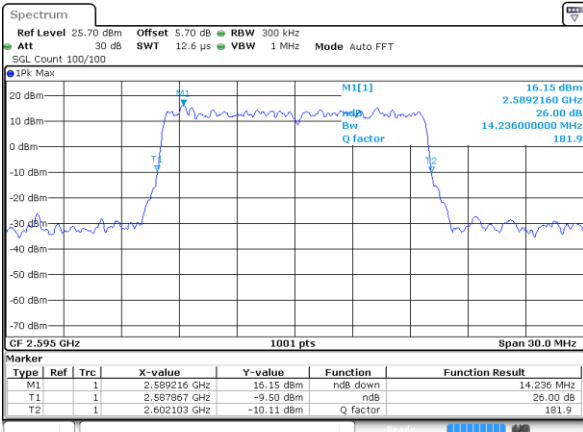

LTE Band 38

Lowest Channel / 15MHz / QPSK

Date: 2 JUL 2018 11:56:07

Lowest Channel / 15MHz / 16QAM

Date: 3 JUL 2018 10:11:30

Middle Channel / 15MHz / QPSK

Date: 2 JUL 2018 11:57:30

Middle Channel / 15MHz / 16QAM

Date: 2 JUL 2018 11:57:40

Highest Channel / 15MHz / QPSK

Date: 2 JUL 2018 11:58:12

Highest Channel / 15MHz / 16QAM

Date: 2 JUL 2018 11:58:23

LTE Band 38

Lowest Channel / 20MHz / QPSK

Date: 2 JUL 2018 11:58:55