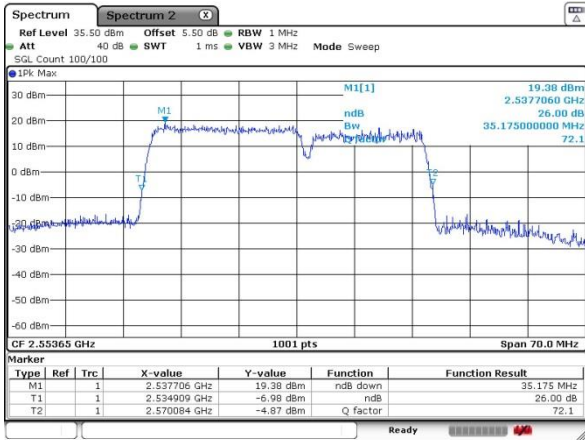

Date: 5 JUL 2016 01:04:33

LTE Band 7

QPSK

Lowest Channel / 20MHz+15MHz

Date: 4 JUL 2016 23:22:51

Lowest Channel / 20MHz+20MHz

Date: 5 JUL 2016 00:01:48

Middle Channel / 20MHz+15MHz

Date: 4 JUL 2016 23:15:09

Middle Channel / 20MHz+20MHz

Date: 5 JUL 2016 00:08:06

Highest Channel / 20MHz+15MHz

Date: 4 JUL 2016 23:11:22

Highest Channel / 20MHz+20MHz

Date: 5 JUL 2016 00:10:26

LTE Band 7