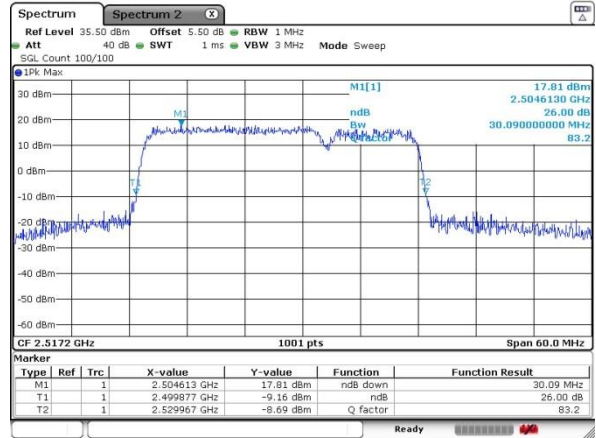

Highest Channel / 15MHz+15MHz

LTE Band 7

64QAM

Lowest Channel / 15MHz+20MHz

Date: 4 JUL 2016 23:31:15

Lowest Channel / 20MHz+10MHz

Date: 5 JUL 2016 00:31:51

Middle Channel / 15MHz+20MHz

Date: 4 JUL 2016 23:37:01

Middle Channel / 20MHz+10MHz

Date: 5 JUL 2016 01:00:21

Highest Channel / 15MHz+20MHz

Date: 4 JUL 2016 23:44:06

Highest Channel / 20MHz+10MHz

Date: 5 JUL 2016 01:07:31

LTE Band 7