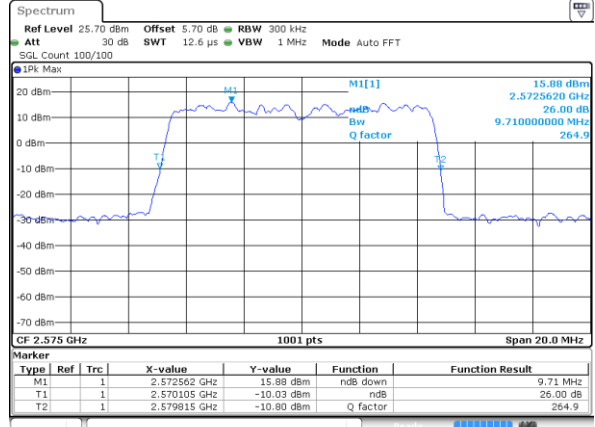

Highest Channel / 20MHz / 16QAM

Date: 2 JUL 2018 12:00:31

LTE Band 38

Lowest Channel / 5MHz / 64QAM

Date: 2 JUL 2018 14:20:37

Lowest Channel / 10MHz / 64QAM

Date: 2 JUL 2018 14:21:41

Middle Channel / 5MHz / 64QAM

Date: 2 JUL 2018 14:20:58

Middle Channel / 10MHz / 64QAM

Date: 2 JUL 2018 14:22:02

Highest Channel / 5MHz / 64QAM

Date: 2 JUL 2018 14:21:20

Highest Channel / 10MHz / 64QAM

Date: 2 JUL 2018 14:22:24

LTE Band 38