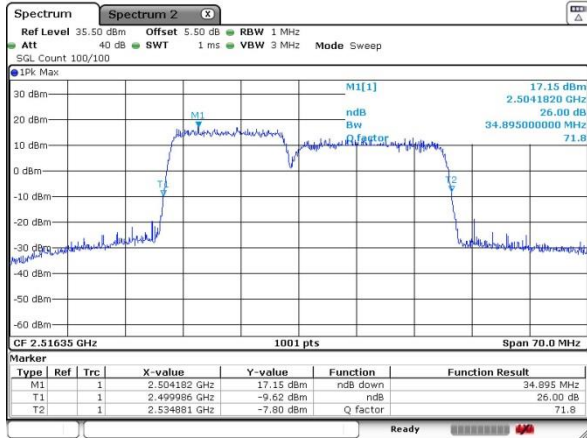

Highest Channel / 15MHz+15MHz

LTE Band 7

64QAM

Lowest Channel / 15MHz+20MHz

Date: 4 JUL 2016 23:31:15

Lowest Channel / 20MHz+10MHz

Date: 5 JUL 2016 00:31:51

Middle Channel / 15MHz+20MHz

Date: 4 JUL 2016 23:37:01

Middle Channel / 20MHz+10MHz

Date: 5 JUL 2016 01:00:21

Highest Channel / 15MHz+20MHz

Date: 4 JUL 2016 23:44:06

Highest Channel / 20MHz+10MHz

Date: 5 JUL 2016 01:07:31

LTE Band 7