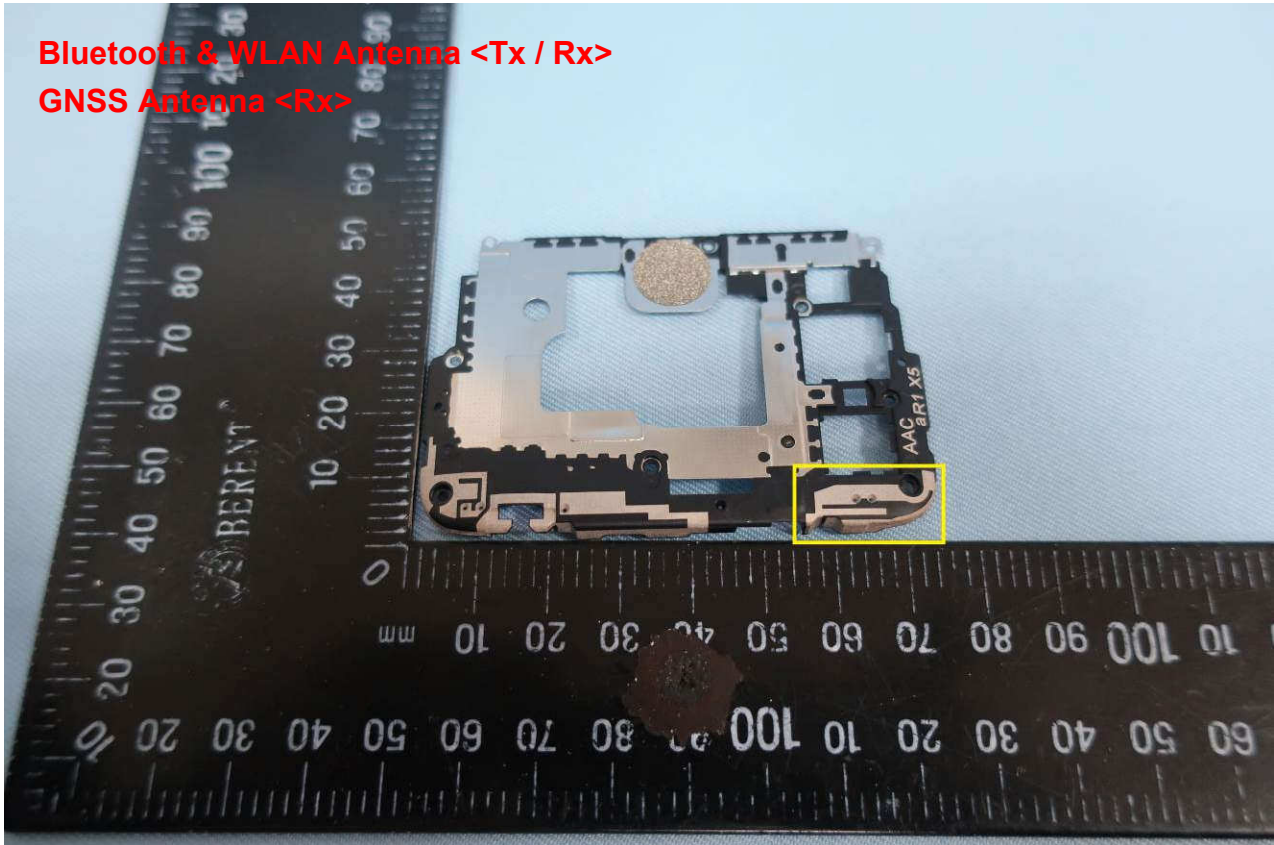

Brand Name: MI; Model Name: M1803E6G