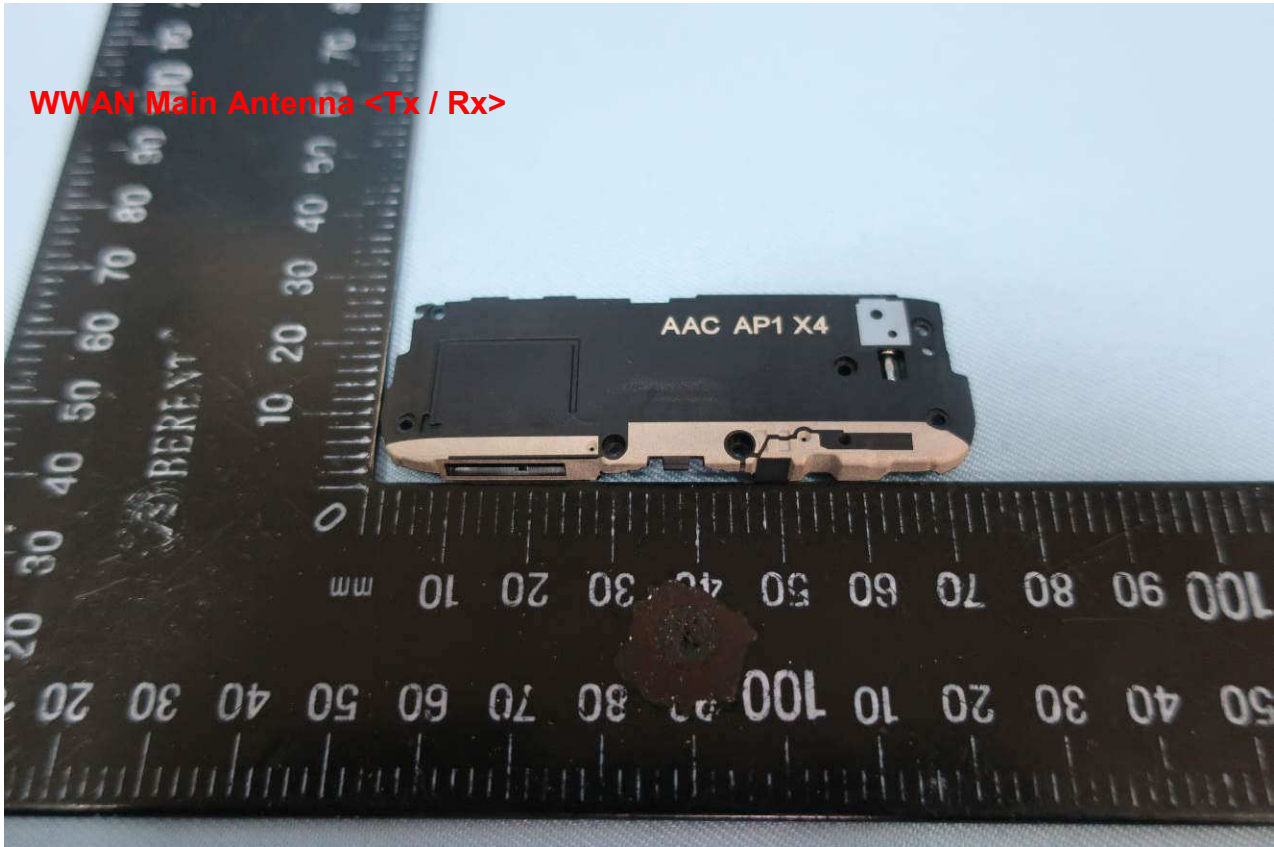

Brand Name: MI; Model Name: M1803E6G

Brand Name: MI; Model Name: M1803E6G

Brand Name: MI; Model Name: M1803E6G

Brand Name: MI; Model Name: M1803E6G

Brand Name: MI; Model Name: M1803E6G

WWAN Diversity Antenna <Rx>