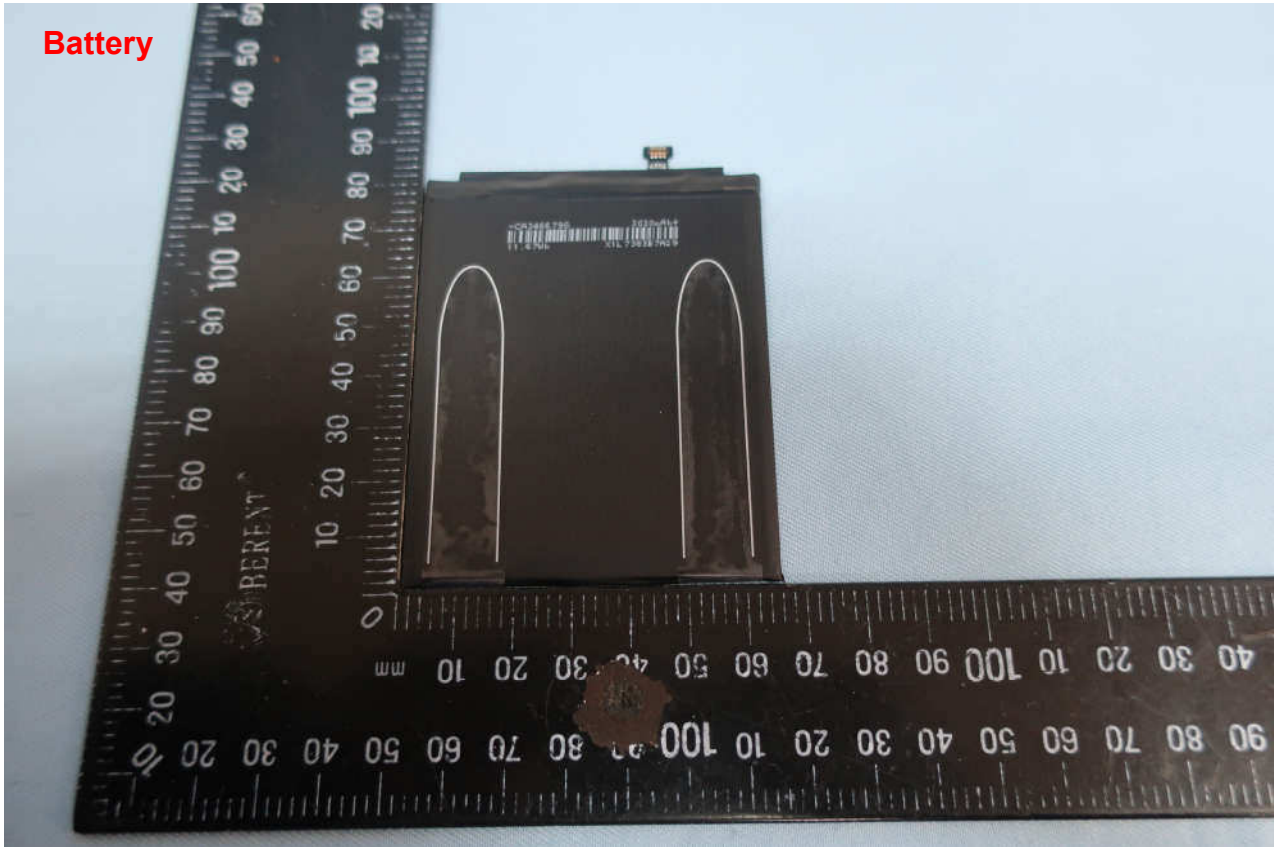

Brand Name: MI; Model Name: M1803E6G