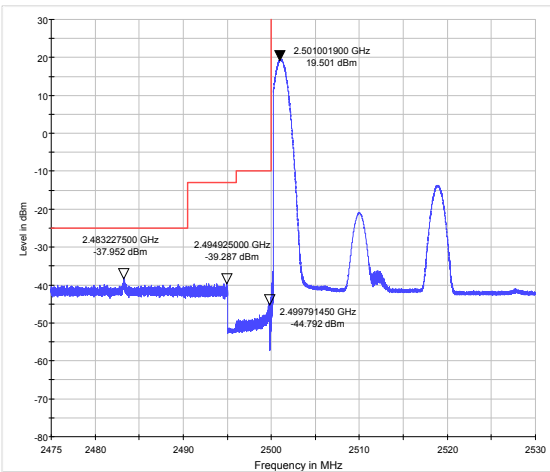

LTE Band 4 16QAM 20MHz CH-Low, 100%RB

LTE Band 4 16QAM 20MHz CH-High, 100%RB

LTE Band 7 QPSK 5MHz CH-Low, 1 RB

LTE Band 7 QPSK 5MHz CH-High, 1 RB

LTE Band 7 QPSK 5MHz CH-Low, 100%RB

LTE Band 7 QPSK 5MHz CH-High, 100%RB

LTE Band 7 QPSK 10MHz CH-Low, 1 RB

LTE Band 7 QPSK 10MHz CH-High, 1 RB

LTE Band 7 QPSK 10MHz CH-Low, 100%RB

LTE Band 7 QPSK 10MHz CH-High, 100%RB

LTE Band 7 QPSK 15MHz CH-Low, 1 RB

LTE Band 7 QPSK 15MHz CH-High, 1 RB

LTE Band 7 QPSK 15MHz CH-Low, 100%RB

LTE Band 7 QPSK 15MHz CH-High, 100%RB

LTE Band 7 QPSK 20MHz CH-Low, 1 RB

LTE Band 7 QPSK 20MHz CH-High, 1 RB

LTE Band 7 QPSK 20MHz CH-Low, 100%RB

LTE Band 7 QPSK 20MHz CH-High, 100%RB