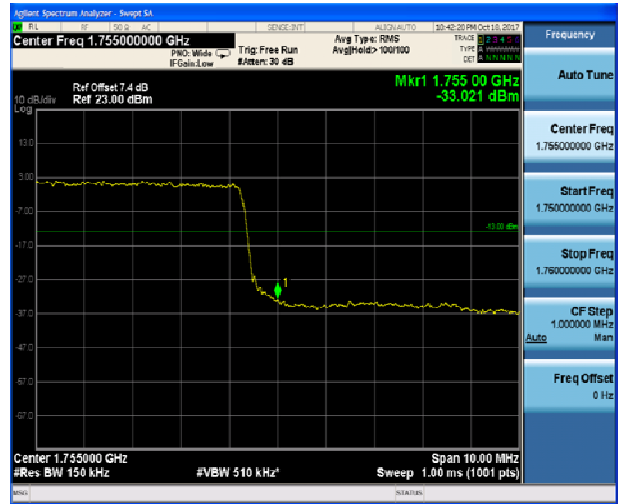

LTE Band 4 16QAM 15MHz CH-Low, 1 RB

LTE Band 4 16QAM 15MHz CH-High, 1 RB

LTE Band 4 16QAM 15MHz CH-Low, 100%RB

LTE Band 4 16QAM 15MHz CH-High, 100%RB

LTE Band 4 16QAM 20MHz CH-Low, 1 RB

LTE Band 4 16QAM 20MHz CH-High, 1 RB

LTE Band 4 16QAM 20MHz CH-Low, 100%RB

LTE Band 4 16QAM 20MHz CH-High, 100%RB

LTE Band 7 QPSK 5MHz CH-Low, 1 RB

LTE Band 7 QPSK 5MHz CH-High, 1 RB

LTE Band 7 QPSK 5MHz CH-Low, 100%RB

LTE Band 7 QPSK 5MHz CH-High, 100%RB