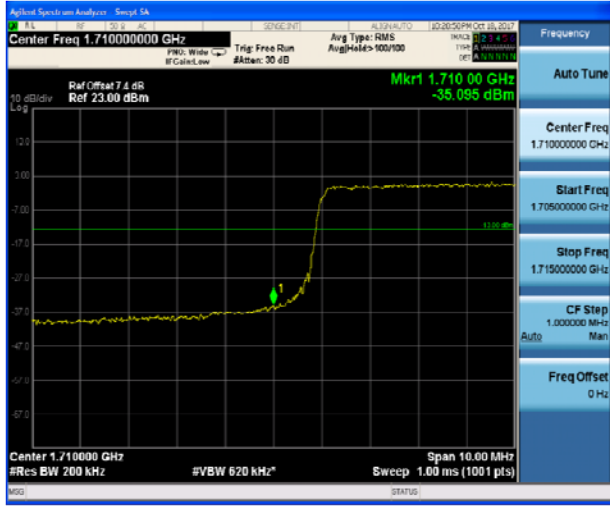

LTE Band 4 16QAM 15MHz CH-Low, 1 RB

LTE Band 4 16QAM 15MHz CH-High, 1 RB

LTE Band 4 16QAM 15MHz CH-Low, 100%RB

LTE Band 4 16QAM 15MHz CH-High, 100%RB

LTE Band 4 16QAM 20MHz CH-Low, 1 RB

LTE Band 4 16QAM 20MHz CH-High, 1 RB

LTE Band 4 16QAM 20MHz CH-Low, 100%RB

LTE Band 4 16QAM 20MHz CH-High, 100%RB

LTE Band 7 QPSK 5MHz CH-Low, 1 RB

LTE Band 7 QPSK 5MHz CH-High, 1 RB

LTE Band 7 QPSK 5MHz CH-Low, 100%RB

LTE Band 7 QPSK 5MHz CH-High, 100%RB