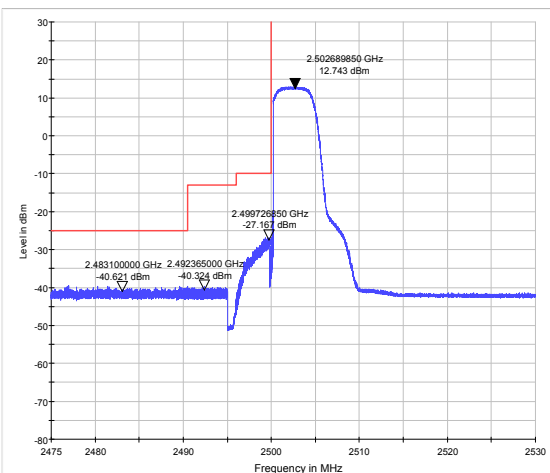

LTE Band 4 16QAM 15MHz CH-Low, 1 RB

LTE Band 4 16QAM 15MHz CH-High, 1 RB

LTE Band 4 16QAM 15MHz CH-Low, 100%RB

LTE Band 4 16QAM 15MHz CH-High, 100%RB

LTE Band 4 16QAM 20MHz CH-Low, 1 RB

LTE Band 4 16QAM 20MHz CH-High, 1 RB

LTE Band 4 16QAM 20MHz CH-Low, 100%RB

LTE Band 4 16QAM 20MHz CH-High, 100%RB

LTE Band 7 QPSK 5MHz CH-Low, 1 RB

LTE Band 7 QPSK 5MHz CH-High, 1 RB

LTE Band 7 QPSK 5MHz CH-Low, 100%RB

LTE Band 7 QPSK 5MHz CH-High, 100%RB

LTE Band 7 QPSK 10MHz CH-Low, 1 RB

LTE Band 7 QPSK 10MHz CH-High, 1 RB

LTE Band 7 QPSK 10MHz CH-Low, 100%RB

LTE Band 7 QPSK 10MHz CH-High, 100%RB

LTE Band 7 QPSK 15MHz CH-Low, 1 RB

LTE Band 7 QPSK 15MHz CH-High, 1 RB