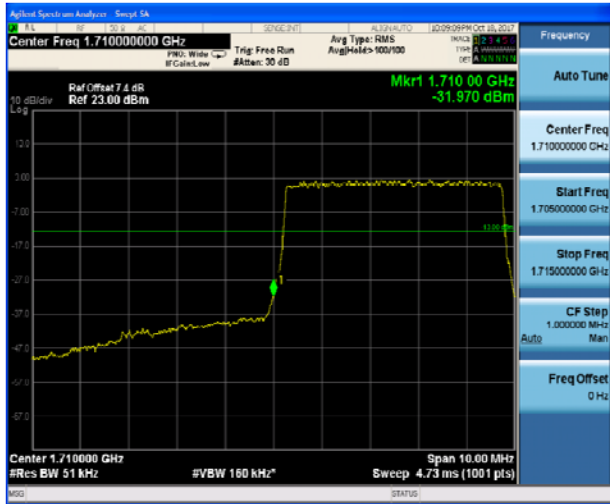

LTE Band 4 16QAM 3MHz CH-Low, 1 RB

LTE Band 4 16QAM 3MHz CH-High, 1 RB

LTE Band 4 16QAM 3MHz CH-Low, 100%RB

LTE Band 4 16QAM 3MHz CH-High, 100%RB

LTE Band 4 16QAM 5MHz CH-Low, 1 RB

LTE Band 4 16QAM 5MHz CH-High, 1 RB

LTE Band 4 16QAM 5MHz CH-Low, 100%RB

LTE Band 4 16QAM 5MHz CH-High, 100%RB

LTE Band 4 16QAM 10MHz CH-Low, 1 RB

LTE Band 4 16QAM 10MHz CH-High, 1 RB

LTE Band 4 16QAM 10MHz CH-Low, 100%RB

LTE Band 4 16QAM 10MHz CH-High, 100%RB

LTE Band 4 16QAM 15MHz CH-Low, 1 RB

LTE Band 4 16QAM 15MHz CH-High, 1 RB

LTE Band 4 16QAM 15MHz CH-Low, 100%RB

LTE Band 4 16QAM 15MHz CH-High, 100%RB

LTE Band 4 16QAM 20MHz CH-Low, 1 RB

LTE Band 4 16QAM 20MHz CH-High, 1 RB