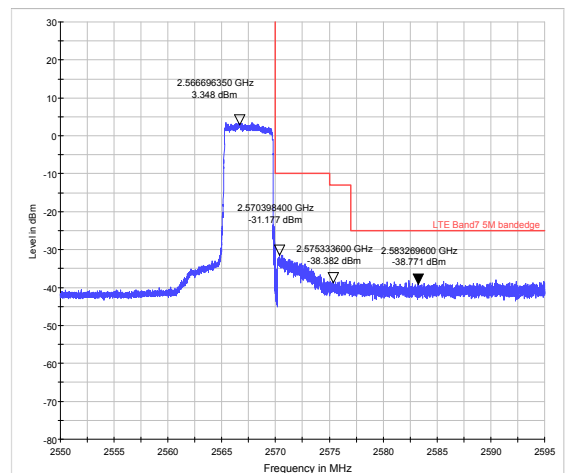

LTE Band 4 16QAM 15MHz CH-Low, 1 RB

LTE Band 4 16QAM 15MHz CH-High, 1 RB

LTE Band 4 16QAM 15MHz CH-Low, 100%RB

LTE Band 4 16QAM 15MHz CH-High, 100%RB

LTE Band 4 16QAM 20MHz CH-Low, 1 RB

LTE Band 4 16QAM 20MHz CH-High, 1 RB

LTE Band 4 16QAM 20MHz CH-Low, 100%RB

LTE Band 4 16QAM 20MHz CH-High, 100%RB

LTE Band 7 QPSK 5MHz CH-Low, 1 RB

LTE Band 7 QPSK 5MHz CH-High, 1 RB

LTE Band 7 QPSK 5MHz CH-Low, 100%RB

LTE Band 7 QPSK 5MHz CH-High, 100%RB

LTE Band 7 QPSK 10MHz CH-Low, 1 RB

LTE Band 7 QPSK 10MHz CH-High, 1 RB

LTE Band 7 QPSK 10MHz CH-Low, 100%RB

LTE Band 7 QPSK 10MHz CH-High, 100%RB

LTE Band 7 QPSK 15MHz CH-Low, 1 RB

LTE Band 7 QPSK 15MHz CH-High, 1 RB