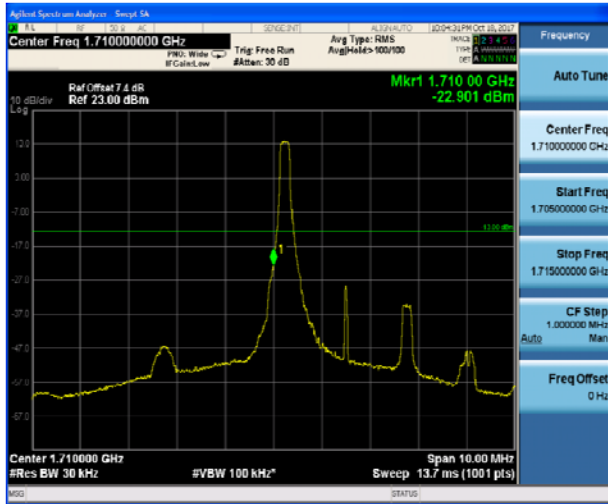

LTE Band 4 16QAM 3MHz CH-Low, 1 RB

LTE Band 4 16QAM 3MHz CH-High, 1 RB

LTE Band 4 16QAM 3MHz CH-Low, 100%RB

LTE Band 4 16QAM 3MHz CH-High, 100%RB

LTE Band 4 16QAM 5MHz CH-Low, 1 RB

LTE Band 4 16QAM 5MHz CH-High, 1 RB

LTE Band 4 16QAM 5MHz CH-Low, 100%RB

LTE Band 4 16QAM 5MHz CH-High, 100%RB

LTE Band 4 16QAM 10MHz CH-Low, 1 RB

LTE Band 4 16QAM 10MHz CH-High, 1 RB

LTE Band 4 16QAM 10MHz CH-Low, 100%RB

LTE Band 4 16QAM 10MHz CH-High, 100%RB