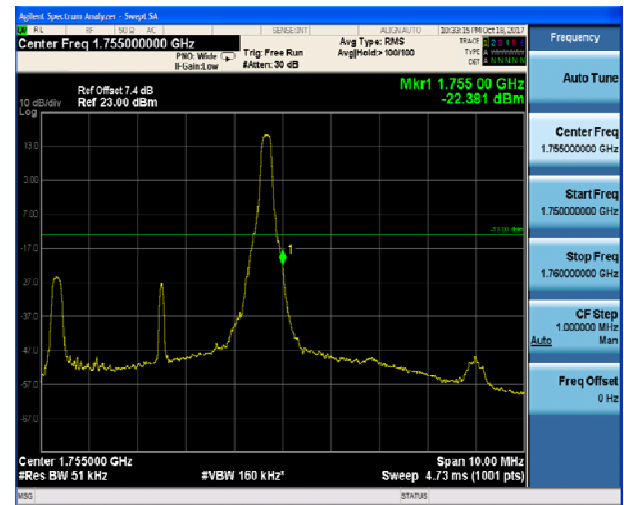

LTE Band 4 16QAM 3MHz CH-Low, 1 RB

LTE Band 4 16QAM 3MHz CH-High, 1 RB

LTE Band 4 16QAM 3MHz CH-Low, 100%RB

LTE Band 4 16QAM 3MHz CH-High, 100%RB

LTE Band 4 16QAM 5MHz CH-Low, 1 RB

LTE Band 4 16QAM 5MHz CH-High, 1 RB

LTE Band 4 16QAM 5MHz CH-Low, 100%RB

LTE Band 4 16QAM 5MHz CH-High, 100%RB

LTE Band 4 16QAM 10MHz CH-Low, 1 RB

LTE Band 4 16QAM 10MHz CH-High, 1 RB

LTE Band 4 16QAM 10MHz CH-Low, 100%RB

LTE Band 4 16QAM 10MHz CH-High, 100%RB