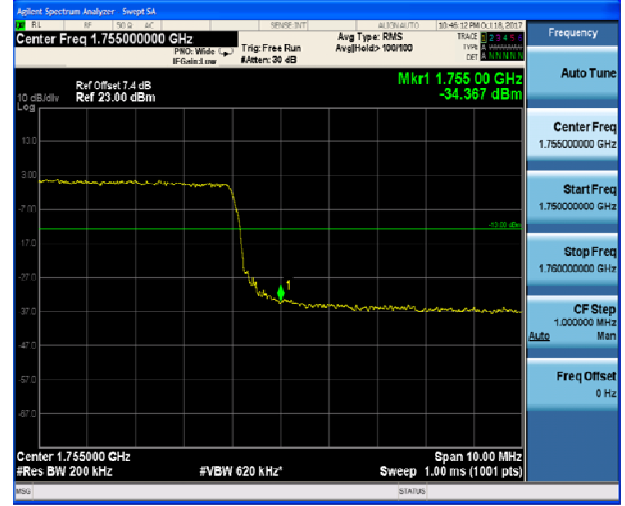

LTE Band 4 16QAM 15MHz CH-Low, 1 RB

LTE Band 4 16QAM 15MHz CH-High, 1 RB

LTE Band 4 16QAM 15MHz CH-Low, 100%RB

LTE Band 4 16QAM 15MHz CH-High, 100%RB

LTE Band 4 16QAM 20MHz CH-Low, 1 RB

LTE Band 4 16QAM 20MHz CH-High, 1 RB

LTE Band 4 16QAM 20MHz CH-Low, 100%RB

LTE Band 4 16QAM 20MHz CH-High, 100%RB

LTE Band 7 QPSK 5MHz CH-Low, 1 RB

LTE Band 7 QPSK 5MHz CH-High, 1 RB

LTE Band 7 QPSK 5MHz CH-Low, 100%RB

LTE Band 7 QPSK 5MHz CH-High, 100%RB