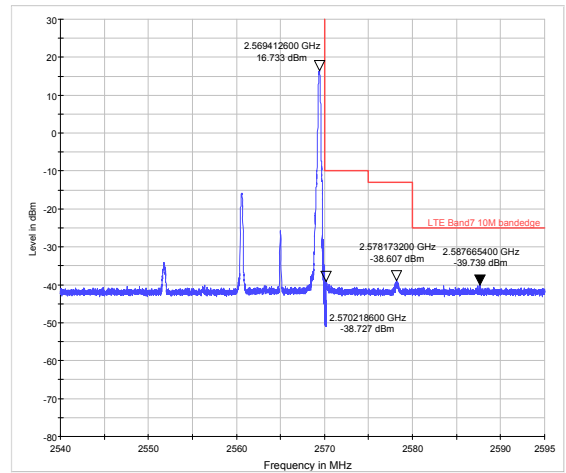

LTE Band 4 16QAM 15MHz CH-Low, 1 RB

LTE Band 4 16QAM 15MHz CH-High, 1 RB

LTE Band 4 16QAM 15MHz CH-Low, 100%RB

LTE Band 4 16QAM 15MHz CH-High, 100%RB

LTE Band 4 16QAM 20MHz CH-Low, 1 RB

LTE Band 4 16QAM 20MHz CH-High, 1 RB

LTE Band 4 16QAM 20MHz CH-Low, 100%RB

LTE Band 4 16QAM 20MHz CH-High, 100%RB

LTE Band 7 QPSK 5MHz CH-Low, 1 RB

LTE Band 7 QPSK 5MHz CH-High, 1 RB

LTE Band 7 QPSK 5MHz CH-Low, 100%RB

LTE Band 7 QPSK 5MHz CH-High, 100%RB

LTE Band 7 QPSK 10MHz CH-Low, 1 RB

LTE Band 7 QPSK 10MHz CH-High, 1 RB

LTE Band 7 QPSK 10MHz CH-Low, 100%RB

LTE Band 7 QPSK 10MHz CH-High, 100%RB

LTE Band 7 QPSK 15MHz CH-Low, 1 RB

LTE Band 7 QPSK 15MHz CH-High, 1 RB