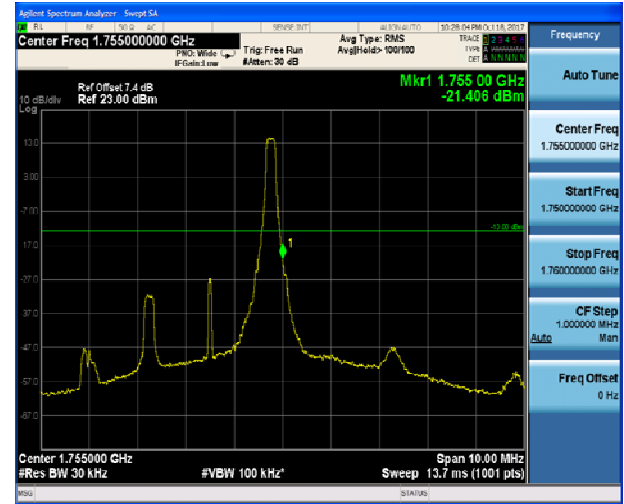

LTE Band 4 16QAM 3MHz CH-Low, 1 RB

LTE Band 4 16QAM 3MHz CH-High, 1 RB

LTE Band 4 16QAM 3MHz CH-Low, 100%RB

LTE Band 4 16QAM 3MHz CH-High, 100%RB

LTE Band 4 16QAM 5MHz CH-Low, 1 RB

LTE Band 4 16QAM 5MHz CH-High, 1 RB

LTE Band 4 16QAM 5MHz CH-Low, 100%RB

LTE Band 4 16QAM 5MHz CH-High, 100%RB

LTE Band 4 16QAM 10MHz CH-Low, 1 RB

LTE Band 4 16QAM 10MHz CH-High, 1 RB

LTE Band 4 16QAM 10MHz CH-Low, 100%RB

LTE Band 4 16QAM 10MHz CH-High, 100%RB

LTE Band 4 16QAM 15MHz CH-Low, 1 RB

LTE Band 4 16QAM 15MHz CH-High, 1 RB

LTE Band 4 16QAM 15MHz CH-Low, 100%RB

LTE Band 4 16QAM 15MHz CH-High, 100%RB

LTE Band 4 16QAM 20MHz CH-Low, 1 RB

LTE Band 4 16QAM 20MHz CH-High, 1 RB