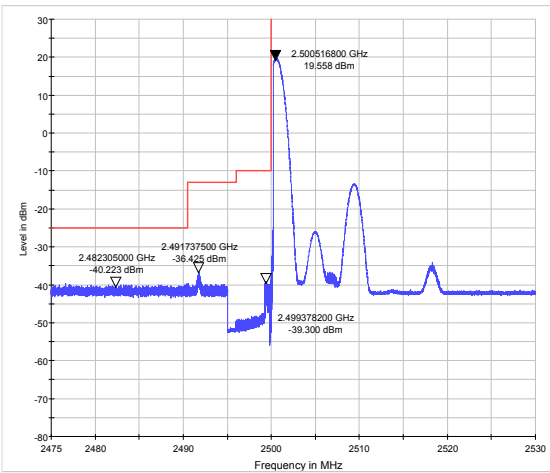

LTE Band 4 16QAM 15MHz CH-Low, 1 RB

LTE Band 4 16QAM 15MHz CH-High, 1 RB

LTE Band 4 16QAM 15MHz CH-Low, 100%RB

LTE Band 4 16QAM 15MHz CH-High, 100%RB

LTE Band 4 16QAM 20MHz CH-Low, 1 RB

LTE Band 4 16QAM 20MHz CH-High, 1 RB

LTE Band 4 16QAM 20MHz CH-Low, 100%RB

LTE Band 4 16QAM 20MHz CH-High, 100%RB

LTE Band 7 QPSK 5MHz CH-Low, 1 RB

LTE Band 7 QPSK 5MHz CH-High, 1 RB

LTE Band 7 QPSK 5MHz CH-Low, 100%RB

LTE Band 7 QPSK 5MHz CH-High, 100%RB

LTE Band 7 QPSK 10MHz CH-Low, 1 RB

LTE Band 7 QPSK 10MHz CH-High, 1 RB

LTE Band 7 QPSK 10MHz CH-Low, 100%RB

LTE Band 7 QPSK 10MHz CH-High, 100%RB

LTE Band 7 QPSK 15MHz CH-Low, 1 RB

LTE Band 7 QPSK 15MHz CH-High, 1 RB