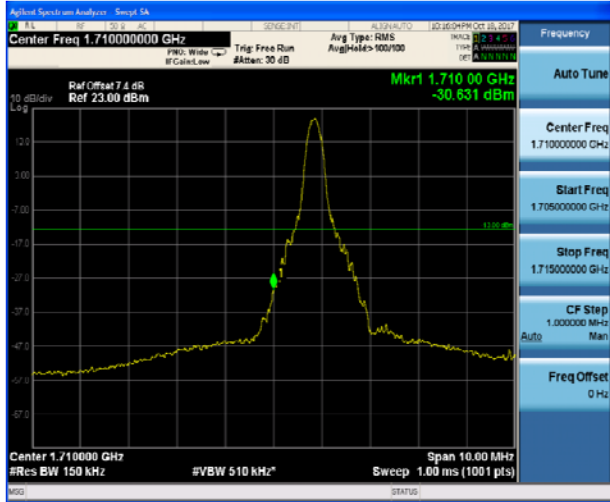

LTE Band 4 16QAM 5MHz CH-Low, 100%RB

LTE Band 4 16QAM 5MHz CH-High, 100%RB

LTE Band 4 16QAM 10MHz CH-Low, 1 RB

LTE Band 4 16QAM 10MHz CH-High, 1 RB

LTE Band 4 16QAM 10MHz CH-Low, 100%RB

LTE Band 4 16QAM 10MHz CH-High, 100%RB

LTE Band 4 16QAM 15MHz CH-Low, 1 RB

LTE Band 4 16QAM 15MHz CH-High, 1 RB

LTE Band 4 16QAM 15MHz CH-Low, 100%RB

LTE Band 4 16QAM 15MHz CH-High, 100%RB

LTE Band 4 16QAM 20MHz CH-Low, 1 RB

LTE Band 4 16QAM 20MHz CH-High, 1 RB