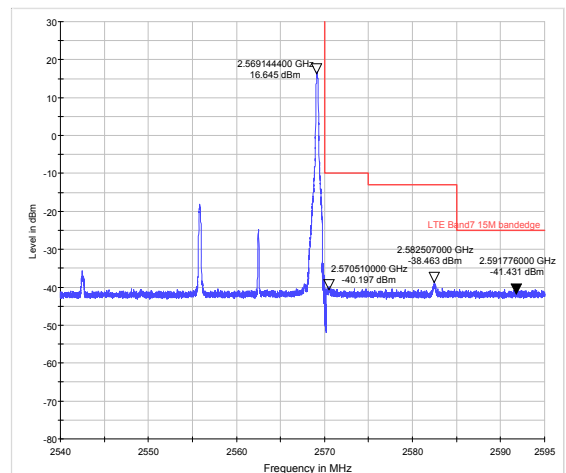

LTE Band 4 16QAM 20MHz CH-Low, 100%RB

LTE Band 4 16QAM 20MHz CH-High, 100%RB

LTE Band 7 QPSK 5MHz CH-Low, 1 RB

LTE Band 7 QPSK 5MHz CH-High, 1 RB

LTE Band 7 QPSK 5MHz CH-Low, 100%RB

LTE Band 7 QPSK 5MHz CH-High, 100%RB

LTE Band 7 QPSK 10MHz CH-Low, 1 RB

LTE Band 7 QPSK 10MHz CH-High, 1 RB

LTE Band 7 QPSK 10MHz CH-Low, 100%RB

LTE Band 7 QPSK 10MHz CH-High, 100%RB

LTE Band 7 QPSK 15MHz CH-Low, 1 RB

LTE Band 7 QPSK 15MHz CH-High, 1 RB

LTE Band 7 QPSK 15MHz CH-Low, 100%RB

LTE Band 7 QPSK 15MHz CH-High, 100%RB

LTE Band 7 QPSK 20MHz CH-Low, 1 RB

LTE Band 7 QPSK 20MHz CH-High, 1 RB

LTE Band 7 QPSK 20MHz CH-Low, 100%RB

LTE Band 7 QPSK 20MHz CH-High, 100%RB