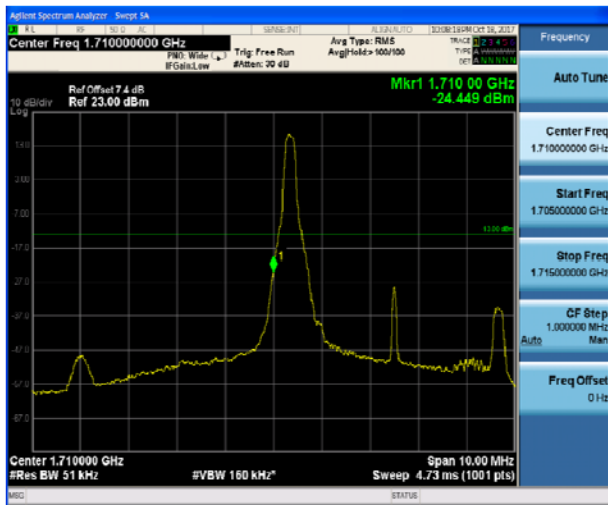

LTE Band 4 16QAM 3MHz CH-Low, 1 RB

LTE Band 4 16QAM 3MHz CH-High, 1 RB

LTE Band 4 16QAM 3MHz CH-Low, 100%RB

LTE Band 4 16QAM 3MHz CH-High, 100%RB

LTE Band 4 16QAM 5MHz CH-Low, 1 RB

LTE Band 4 16QAM 5MHz CH-High, 1 RB

LTE Band 4 16QAM 5MHz CH-Low, 100%RB

LTE Band 4 16QAM 5MHz CH-High, 100%RB

LTE Band 4 16QAM 10MHz CH-Low, 1 RB

LTE Band 4 16QAM 10MHz CH-High, 1 RB

LTE Band 4 16QAM 10MHz CH-Low, 100%RB

LTE Band 4 16QAM 10MHz CH-High, 100%RB