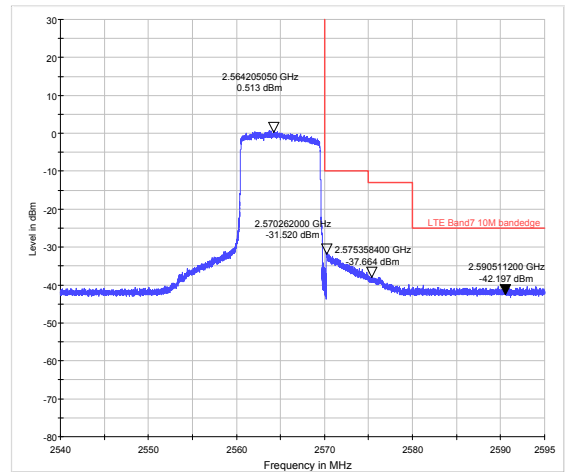

LTE Band 4 16QAM 20MHz CH-Low, 100%RB

LTE Band 4 16QAM 20MHz CH-High, 100%RB

LTE Band 7 QPSK 5MHz CH-Low, 1 RB

LTE Band 7 QPSK 5MHz CH-High, 1 RB

LTE Band 7 QPSK 5MHz CH-Low, 100%RB

LTE Band 7 QPSK 5MHz CH-High, 100%RB

LTE Band 7 QPSK 10MHz CH-Low, 1 RB

LTE Band 7 QPSK 10MHz CH-High, 1 RB

LTE Band 7 QPSK 10MHz CH-Low, 100%RB

LTE Band 7 QPSK 10MHz CH-High, 100%RB

LTE Band 7 QPSK 15MHz CH-Low, 1 RB

LTE Band 7 QPSK 15MHz CH-High, 1 RB

LTE Band 7 QPSK 15MHz CH-Low, 100%RB

LTE Band 7 QPSK 15MHz CH-High, 100%RB

LTE Band 7 QPSK 20MHz CH-Low, 1 RB

LTE Band 7 QPSK 20MHz CH-High, 1 RB

LTE Band 7 QPSK 20MHz CH-Low, 100%RB

LTE Band 7 QPSK 20MHz CH-High, 100%RB