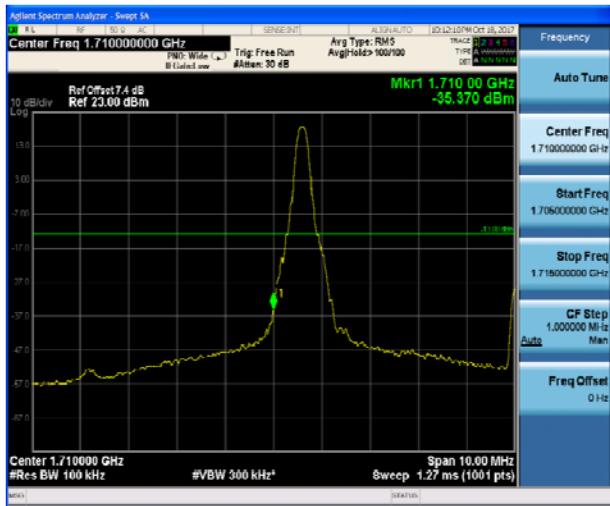

LTE Band 4 16QAM 3MHz CH-Low, 1 RB

LTE Band 4 16QAM 3MHz CH-High, 1 RB

LTE Band 4 16QAM 3MHz CH-Low, 100%RB

LTE Band 4 16QAM 3MHz CH-High, 100%RB

LTE Band 4 16QAM 5MHz CH-Low, 1 RB

LTE Band 4 16QAM 5MHz CH-High, 1 RB

LTE Band 4 16QAM 5MHz CH-Low, 100%RB

LTE Band 4 16QAM 5MHz CH-High, 100%RB

LTE Band 4 16QAM 10MHz CH-Low, 1 RB

LTE Band 4 16QAM 10MHz CH-High, 1 RB

LTE Band 4 16QAM 10MHz CH-Low, 100%RB

LTE Band 4 16QAM 10MHz CH-High, 100%RB

LTE Band 4 16QAM 15MHz CH-Low, 1 RB

LTE Band 4 16QAM 15MHz CH-High, 1 RB

LTE Band 4 16QAM 15MHz CH-Low, 100%RB

LTE Band 4 16QAM 15MHz CH-High, 100%RB

LTE Band 4 16QAM 20MHz CH-Low, 1 RB

LTE Band 4 16QAM 20MHz CH-High, 1 RB