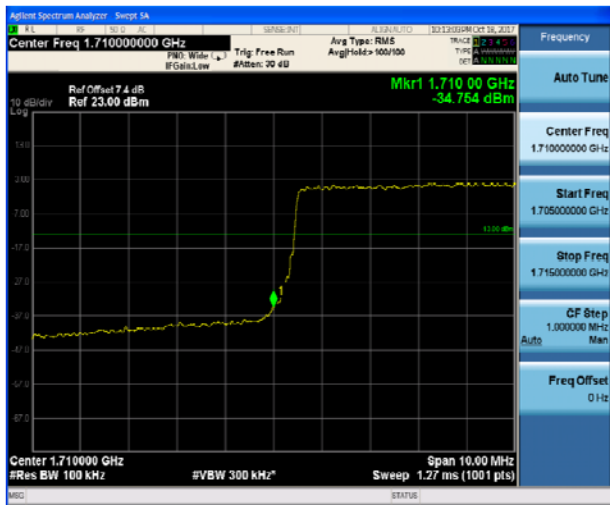

LTE Band 4 16QAM 5MHz CH-Low, 100%RB

LTE Band 4 16QAM 5MHz CH-High, 100%RB

LTE Band 4 16QAM 10MHz CH-Low, 1 RB

LTE Band 4 16QAM 10MHz CH-High, 1 RB

LTE Band 4 16QAM 10MHz CH-Low, 100%RB

LTE Band 4 16QAM 10MHz CH-High, 100%RB

LTE Band 4 16QAM 15MHz CH-Low, 1 RB

LTE Band 4 16QAM 15MHz CH-High, 1 RB

LTE Band 4 16QAM 15MHz CH-Low, 100%RB

LTE Band 4 16QAM 15MHz CH-High, 100%RB

LTE Band 4 16QAM 20MHz CH-Low, 1 RB

LTE Band 4 16QAM 20MHz CH-High, 1 RB