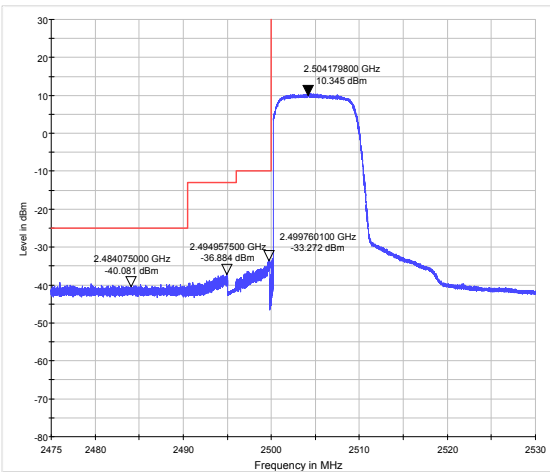

LTE Band 4 16QAM 15MHz CH-Low, 1 RB

LTE Band 4 16QAM 15MHz CH-High, 1 RB

LTE Band 4 16QAM 15MHz CH-Low, 100%RB

LTE Band 4 16QAM 15MHz CH-High, 100%RB

LTE Band 4 16QAM 20MHz CH-Low, 1 RB

LTE Band 4 16QAM 20MHz CH-High, 1 RB

LTE Band 4 16QAM 20MHz CH-Low, 100%RB

LTE Band 4 16QAM 20MHz CH-High, 100%RB

LTE Band 7 QPSK 5MHz CH-Low, 1 RB

LTE Band 7 QPSK 5MHz CH-High, 1 RB

LTE Band 7 QPSK 5MHz CH-Low, 100%RB

LTE Band 7 QPSK 5MHz CH-High, 100%RB

LTE Band 7 QPSK 10MHz CH-Low, 1 RB

LTE Band 7 QPSK 10MHz CH-High, 1 RB

LTE Band 7 QPSK 10MHz CH-Low, 100%RB

LTE Band 7 QPSK 10MHz CH-High, 100%RB

LTE Band 7 QPSK 15MHz CH-Low, 1 RB

LTE Band 7 QPSK 15MHz CH-High, 1 RB