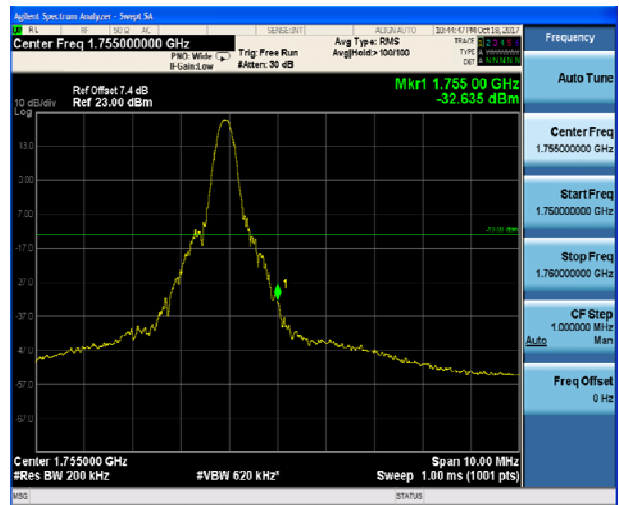

LTE Band 4 16QAM 15MHz CH-Low, 1 RB

LTE Band 4 16QAM 15MHz CH-High, 1 RB

LTE Band 4 16QAM 15MHz CH-Low, 100%RB

LTE Band 4 16QAM 15MHz CH-High, 100%RB

LTE Band 4 16QAM 20MHz CH-Low, 1 RB

LTE Band 4 16QAM 20MHz CH-High, 1 RB

LTE Band 4 16QAM 20MHz CH-Low, 100%RB

LTE Band 4 16QAM 20MHz CH-High, 100%RB

LTE Band 7 QPSK 5MHz CH-Low, 1 RB

LTE Band 7 QPSK 5MHz CH-High, 1 RB

LTE Band 7 QPSK 5MHz CH-Low, 100%RB

LTE Band 7 QPSK 5MHz CH-High, 100%RB