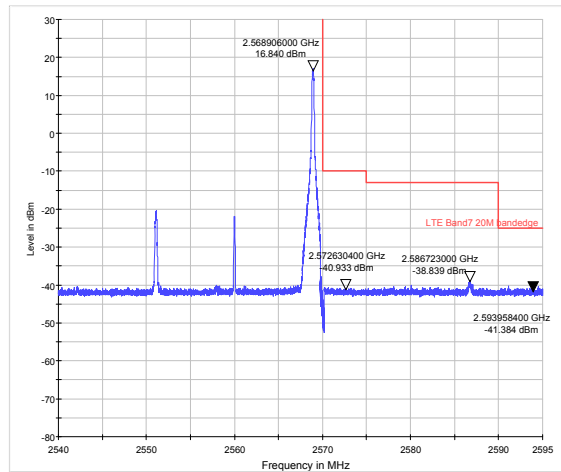

LTE Band 7 QPSK 10MHz CH-Low, 1 RB

LTE Band 7 QPSK 10MHz CH-High, 1 RB

LTE Band 7 QPSK 10MHz CH-Low, 100%RB

LTE Band 7 QPSK 10MHz CH-High, 100%RB

LTE Band 7 QPSK 15MHz CH-Low, 1 RB

LTE Band 7 QPSK 15MHz CH-High, 1 RB

LTE Band 7 QPSK 15MHz CH-Low, 100%RB

LTE Band 7 QPSK 15MHz CH-High, 100%RB

LTE Band 7 QPSK 20MHz CH-Low, 1 RB

LTE Band 7 QPSK 20MHz CH-High, 1 RB

LTE Band 7 QPSK 20MHz CH-Low, 100%RB

LTE Band 7 QPSK 20MHz CH-High, 100%RB