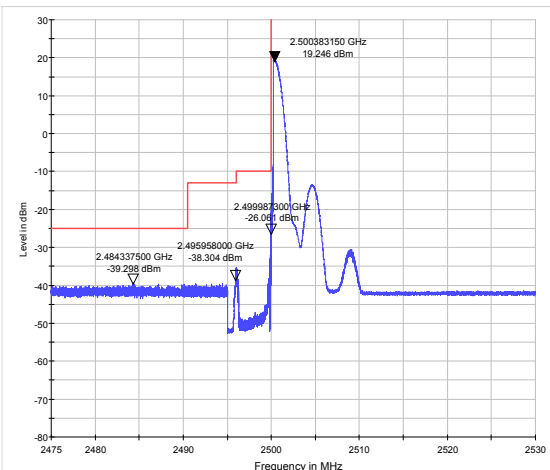

LTE Band 4 16QAM 5MHz CH-Low, 100%RB

LTE Band 4 16QAM 5MHz CH-High, 100%RB

LTE Band 4 16QAM 10MHz CH-Low, 1 RB

LTE Band 4 16QAM 10MHz CH-High, 1 RB

LTE Band 4 16QAM 10MHz CH-Low, 100%RB

LTE Band 4 16QAM 10MHz CH-High, 100%RB

LTE Band 4 16QAM 15MHz CH-Low, 1 RB

LTE Band 4 16QAM 15MHz CH-High, 1 RB

LTE Band 4 16QAM 15MHz CH-Low, 100%RB

LTE Band 4 16QAM 15MHz CH-High, 100%RB

LTE Band 4 16QAM 20MHz CH-Low, 1 RB

LTE Band 4 16QAM 20MHz CH-High, 1 RB

LTE Band 4 16QAM 20MHz CH-Low, 100%RB

LTE Band 4 16QAM 20MHz CH-High, 100%RB

LTE Band 7 QPSK 5MHz CH-Low, 1 RB

LTE Band 7 QPSK 5MHz CH-High, 1 RB

LTE Band 7 QPSK 5MHz CH-Low, 100%RB

LTE Band 7 QPSK 5MHz CH-High, 100%RB