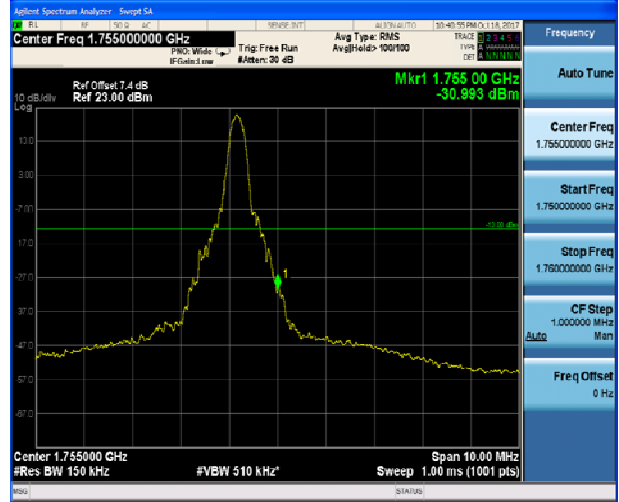

LTE Band 4 16QAM 5MHz CH-Low, 100%RB

LTE Band 4 16QAM 5MHz CH-High, 100%RB

LTE Band 4 16QAM 10MHz CH-Low, 1 RB

LTE Band 4 16QAM 10MHz CH-High, 1 RB

LTE Band 4 16QAM 10MHz CH-Low, 100%RB

LTE Band 4 16QAM 10MHz CH-High, 100%RB

LTE Band 4 16QAM 15MHz CH-Low, 1 RB

LTE Band 4 16QAM 15MHz CH-High, 1 RB

LTE Band 4 16QAM 15MHz CH-Low, 100%RB

LTE Band 4 16QAM 15MHz CH-High, 100%RB

LTE Band 4 16QAM 20MHz CH-Low, 1 RB

LTE Band 4 16QAM 20MHz CH-High, 1 RB