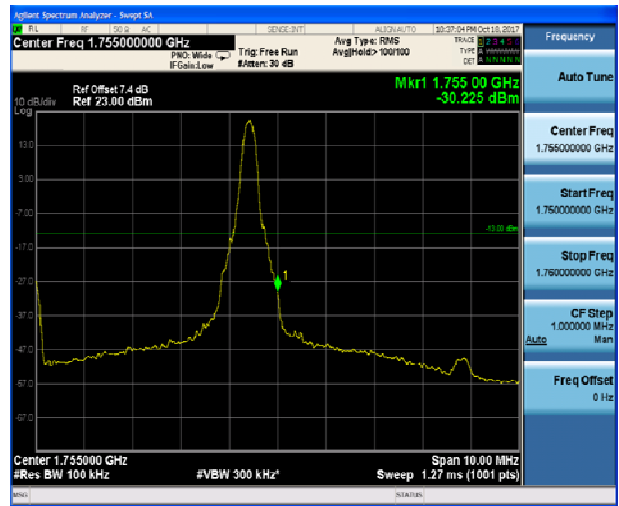

LTE Band 4 16QAM 5MHz CH-Low, 100%RB

LTE Band 4 16QAM 5MHz CH-High, 100%RB

LTE Band 4 16QAM 10MHz CH-Low, 1 RB

LTE Band 4 16QAM 10MHz CH-High, 1 RB

LTE Band 4 16QAM 10MHz CH-Low, 100%RB

LTE Band 4 16QAM 10MHz CH-High, 100%RB

LTE Band 4 16QAM 15MHz CH-Low, 1 RB

LTE Band 4 16QAM 15MHz CH-High, 1 RB

LTE Band 4 16QAM 15MHz CH-Low, 100%RB

LTE Band 4 16QAM 15MHz CH-High, 100%RB

LTE Band 4 16QAM 20MHz CH-Low, 1 RB

LTE Band 4 16QAM 20MHz CH-High, 1 RB