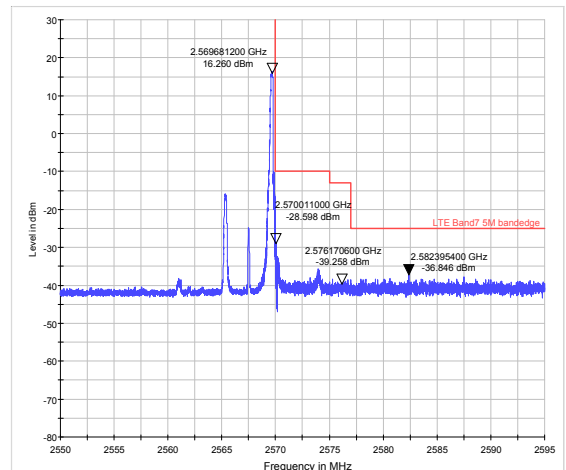

LTE Band 4 16QAM 15MHz CH-Low, 1 RB

LTE Band 4 16QAM 15MHz CH-High, 1 RB

LTE Band 4 16QAM 15MHz CH-Low, 100%RB

LTE Band 4 16QAM 15MHz CH-High, 100%RB

LTE Band 4 16QAM 20MHz CH-Low, 1 RB

LTE Band 4 16QAM 20MHz CH-High, 1 RB

LTE Band 4 16QAM 20MHz CH-Low, 100%RB

LTE Band 4 16QAM 20MHz CH-High, 100%RB

LTE Band 7 QPSK 5MHz CH-Low, 1 RB

LTE Band 7 QPSK 5MHz CH-High, 1 RB

LTE Band 7 QPSK 5MHz CH-Low, 100%RB

LTE Band 7 QPSK 5MHz CH-High, 100%RB

LTE Band 7 QPSK 10MHz CH-Low, 1 RB

LTE Band 7 QPSK 10MHz CH-High, 1 RB

LTE Band 7 QPSK 10MHz CH-Low, 100%RB

LTE Band 7 QPSK 10MHz CH-High, 100%RB

LTE Band 7 QPSK 15MHz CH-Low, 1 RB

LTE Band 7 QPSK 15MHz CH-High, 1 RB