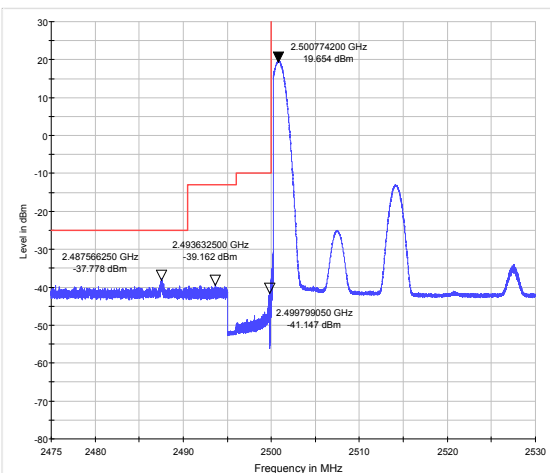

LTE Band 4 16QAM 20MHz CH-Low, 100%RB

LTE Band 4 16QAM 20MHz CH-High, 100%RB

LTE Band 7 QPSK 5MHz CH-Low, 1 RB

LTE Band 7 QPSK 5MHz CH-High, 1 RB

LTE Band 7 QPSK 5MHz CH-Low, 100%RB

LTE Band 7 QPSK 5MHz CH-High, 100%RB

LTE Band 7 QPSK 10MHz CH-Low, 1 RB

LTE Band 7 QPSK 10MHz CH-High, 1 RB

LTE Band 7 QPSK 10MHz CH-Low, 100%RB

LTE Band 7 QPSK 10MHz CH-High, 100%RB

LTE Band 7 QPSK 15MHz CH-Low, 1 RB

LTE Band 7 QPSK 15MHz CH-High, 1 RB

LTE Band 7 QPSK 15MHz CH-Low, 100%RB

LTE Band 7 QPSK 15MHz CH-High, 100%RB

LTE Band 7 QPSK 20MHz CH-Low, 1 RB

LTE Band 7 QPSK 20MHz CH-High, 1 RB

LTE Band 7 QPSK 20MHz CH-Low, 100%RB

LTE Band 7 QPSK 20MHz CH-High, 100%RB