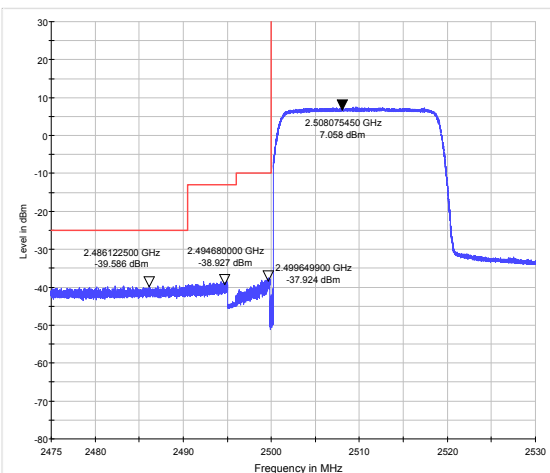

LTE Band 7 QPSK 10MHz CH-Low, 1 RB

LTE Band 7 QPSK 10MHz CH-High, 1 RB

LTE Band 7 QPSK 10MHz CH-Low, 100%RB

LTE Band 7 QPSK 10MHz CH-High, 100%RB

LTE Band 7 QPSK 15MHz CH-Low, 1 RB

LTE Band 7 QPSK 15MHz CH-High, 1 RB

LTE Band 7 QPSK 15MHz CH-Low, 100%RB

LTE Band 7 QPSK 15MHz CH-High, 100%RB

LTE Band 7 QPSK 20MHz CH-Low, 1 RB

LTE Band 7 QPSK 20MHz CH-High, 1 RB

LTE Band 7 QPSK 20MHz CH-Low, 100%RB

LTE Band 7 QPSK 20MHz CH-High, 100%RB