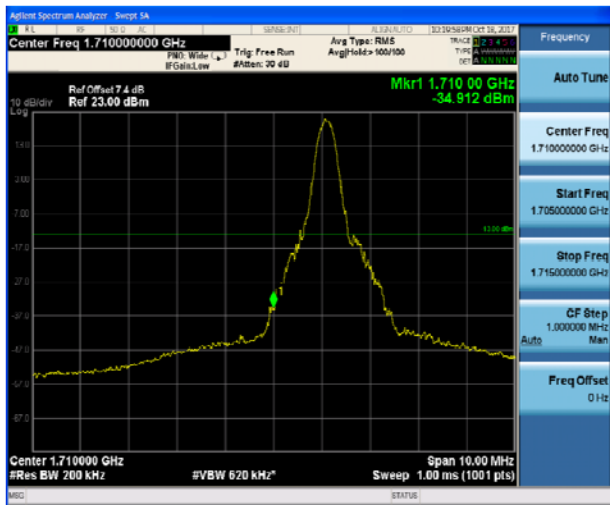

LTE Band 4 16QAM 15MHz CH-Low, 1 RB

LTE Band 4 16QAM 15MHz CH-High, 1 RB

LTE Band 4 16QAM 15MHz CH-Low, 100%RB

LTE Band 4 16QAM 15MHz CH-High, 100%RB

LTE Band 4 16QAM 20MHz CH-Low, 1 RB

LTE Band 4 16QAM 20MHz CH-High, 1 RB

LTE Band 4 16QAM 20MHz CH-Low, 100%RB

LTE Band 4 16QAM 20MHz CH-High, 100%RB

LTE Band 7 QPSK 5MHz CH-Low, 1 RB

LTE Band 7 QPSK 5MHz CH-High, 1 RB

LTE Band 7 QPSK 5MHz CH-Low, 100%RB

LTE Band 7 QPSK 5MHz CH-High, 100%RB