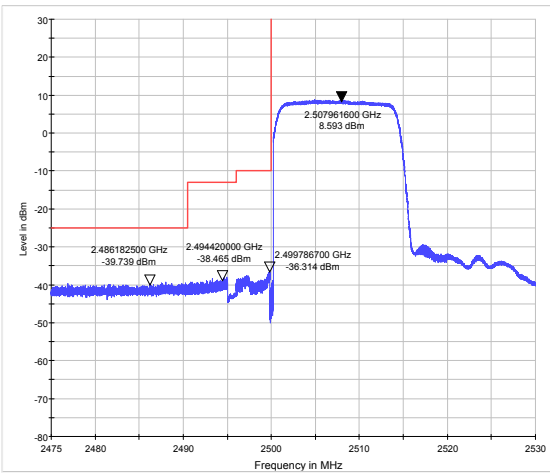

LTE Band 4 16QAM 20MHz CH-Low, 100%RB

LTE Band 4 16QAM 20MHz CH-High, 100%RB

LTE Band 7 QPSK 5MHz CH-Low, 1 RB

LTE Band 7 QPSK 5MHz CH-High, 1 RB

LTE Band 7 QPSK 5MHz CH-Low, 100%RB

LTE Band 7 QPSK 5MHz CH-High, 100%RB

LTE Band 7 QPSK 10MHz CH-Low, 1 RB

LTE Band 7 QPSK 10MHz CH-High, 1 RB

LTE Band 7 QPSK 10MHz CH-Low, 100%RB

LTE Band 7 QPSK 10MHz CH-High, 100%RB

LTE Band 7 QPSK 15MHz CH-Low, 1 RB

LTE Band 7 QPSK 15MHz CH-High, 1 RB

LTE Band 7 QPSK 15MHz CH-Low, 100%RB

LTE Band 7 QPSK 15MHz CH-High, 100%RB

LTE Band 7 QPSK 20MHz CH-Low, 1 RB

LTE Band 7 QPSK 20MHz CH-High, 1 RB

LTE Band 7 QPSK 20MHz CH-Low, 100%RB

LTE Band 7 QPSK 20MHz CH-High, 100%RB