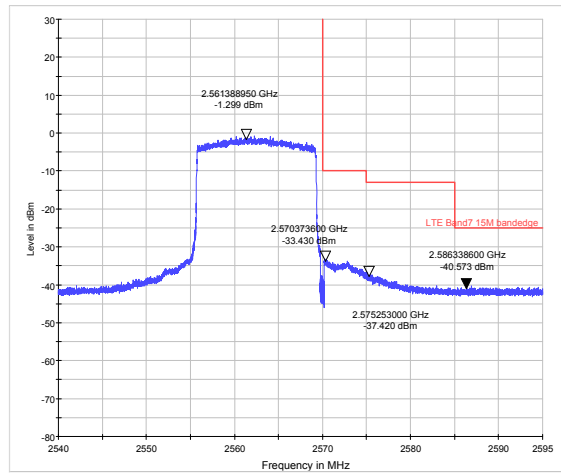

LTE Band 4 16QAM 20MHz CH-Low, 100%RB

LTE Band 4 16QAM 20MHz CH-High, 100%RB

LTE Band 7 QPSK 5MHz CH-Low, 1 RB

LTE Band 7 QPSK 5MHz CH-High, 1 RB

LTE Band 7 QPSK 5MHz CH-Low, 100%RB

LTE Band 7 QPSK 5MHz CH-High, 100%RB

LTE Band 7 QPSK 10MHz CH-Low, 1 RB

LTE Band 7 QPSK 10MHz CH-High, 1 RB

LTE Band 7 QPSK 10MHz CH-Low, 100%RB

LTE Band 7 QPSK 10MHz CH-High, 100%RB

LTE Band 7 QPSK 15MHz CH-Low, 1 RB

LTE Band 7 QPSK 15MHz CH-High, 1 RB

LTE Band 7 QPSK 15MHz CH-Low, 100%RB

LTE Band 7 QPSK 15MHz CH-High, 100%RB

LTE Band 7 QPSK 20MHz CH-Low, 1 RB

LTE Band 7 QPSK 20MHz CH-High, 1 RB

LTE Band 7 QPSK 20MHz CH-Low, 100%RB

LTE Band 7 QPSK 20MHz CH-High, 100%RB