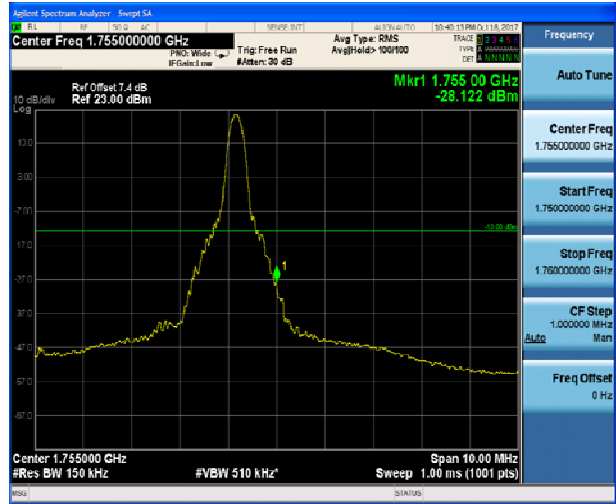

LTE Band 4 QPSK 3MHz CH-Low, 1 RB

LTE Band 4 QPSK 3MHz CH-High, 1 RB

LTE Band 4 QPSK 3MHz CH-Low, 100%RB

LTE Band 4 QPSK 3MHz CH-High, 100%RB

LTE Band 4 QPSK 5MHz CH-Low, 1 RB

LTE Band 4 QPSK 5MHz CH-High, 1 RB

LTE Band 4 QPSK 5MHz CH-Low, 100%RB

LTE Band 4 QPSK 5MHz CH-High, 100%RB

LTE Band 4 QPSK 10MHz CH-Low, 1 RB

LTE Band 4 QPSK 10MHz CH-High, 1 RB

LTE Band 4 QPSK 10MHz CH-Low, 100%RB

LTE Band 4 QPSK 10MHz CH-High, 100%RB

LTE Band 4 QPSK 15MHz CH-Low, 1 RB

LTE Band 4 QPSK 15MHz CH-High, 1 RB

LTE Band 4 QPSK 15MHz CH-Low, 100%RB

LTE Band 4 QPSK 15MHz CH-High, 100%RB

LTE Band 4 QPSK 20MHz CH-Low, 1 RB

LTE Band 4 QPSK 20MHz CH-High, 1 RB