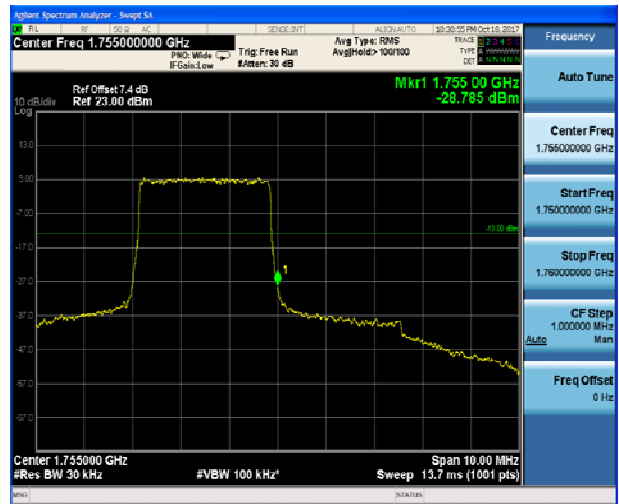

LTE Band 4 QPSK 3MHz CH-Low, 1 RB

LTE Band 4 QPSK 3MHz CH-High, 1 RB

LTE Band 4 QPSK 3MHz CH-Low, 100%RB

LTE Band 4 QPSK 3MHz CH-High, 100%RB

LTE Band 4 QPSK 5MHz CH-Low, 1 RB

LTE Band 4 QPSK 5MHz CH-High, 1 RB

LTE Band 4 QPSK 5MHz CH-Low, 100%RB

LTE Band 4 QPSK 5MHz CH-High, 100%RB

LTE Band 4 QPSK 10MHz CH-Low, 1 RB

LTE Band 4 QPSK 10MHz CH-High, 1 RB

LTE Band 4 QPSK 10MHz CH-Low, 100%RB

LTE Band 4 QPSK 10MHz CH-High, 100%RB