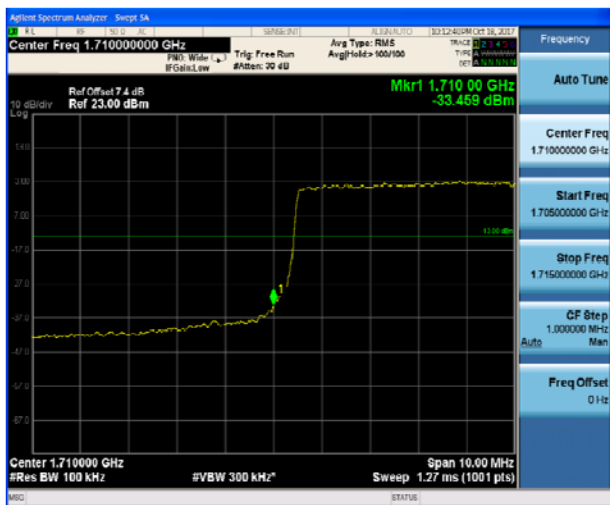

LTE Band 4 QPSK 5MHz CH-Low, 100%RB

LTE Band 4 QPSK 5MHz CH-High, 100%RB

LTE Band 4 QPSK 10MHz CH-Low, 1 RB

LTE Band 4 QPSK 10MHz CH-High, 1 RB

LTE Band 4 QPSK 10MHz CH-Low, 100%RB

LTE Band 4 QPSK 10MHz CH-High, 100%RB

LTE Band 4 QPSK 15MHz CH-Low, 1 RB

LTE Band 4 QPSK 15MHz CH-High, 1 RB

LTE Band 4 QPSK 15MHz CH-Low, 100%RB

LTE Band 4 QPSK 15MHz CH-High, 100%RB

LTE Band 4 QPSK 20MHz CH-Low, 1 RB

LTE Band 4 QPSK 20MHz CH-High, 1 RB