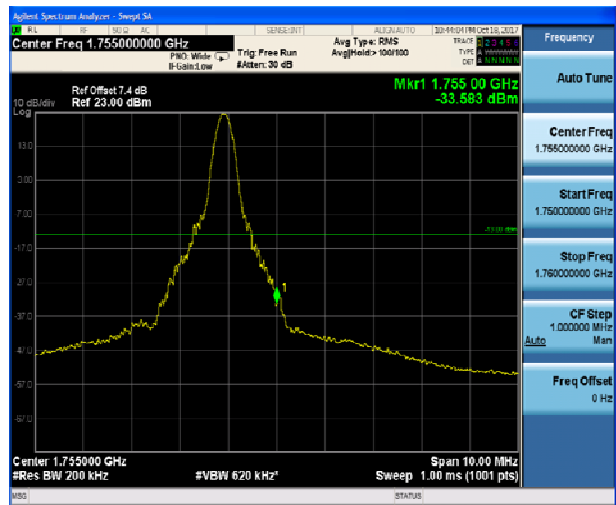

LTE Band 4 QPSK 15MHz CH-Low, 1 RB

LTE Band 4 QPSK 15MHz CH-High, 1 RB

LTE Band 4 QPSK 15MHz CH-Low, 100%RB

LTE Band 4 QPSK 15MHz CH-High, 100%RB

LTE Band 4 QPSK 20MHz CH-Low, 1 RB

LTE Band 4 QPSK 20MHz CH-High, 1 RB

LTE Band 4 QPSK 20MHz CH-Low, 100%RB

LTE Band 4 QPSK 20MHz CH-High, 100%RB

LTE Band 4 16QAM 1.4MHz CH-Low, 1 RB

LTE Band 4 16QAM 1.4MHz CH-High, 1 RB

LTE Band 4 16QAM 1.4MHz CH-Low, 100%RB

LTE Band 4 16QAM 1.4MHz CH-High, 100%RB