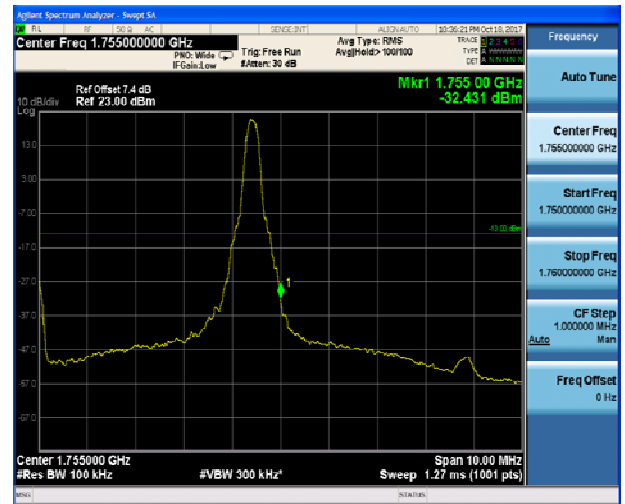

LTE Band 4 QPSK 3MHz CH-Low, 1 RB

LTE Band 4 QPSK 3MHz CH-High, 1 RB

LTE Band 4 QPSK 3MHz CH-Low, 100%RB

LTE Band 4 QPSK 3MHz CH-High, 100%RB

LTE Band 4 QPSK 5MHz CH-Low, 1 RB

LTE Band 4 QPSK 5MHz CH-High, 1 RB

LTE Band 4 QPSK 5MHz CH-Low, 100%RB

LTE Band 4 QPSK 5MHz CH-High, 100%RB

LTE Band 4 QPSK 10MHz CH-Low, 1 RB

LTE Band 4 QPSK 10MHz CH-High, 1 RB

LTE Band 4 QPSK 10MHz CH-Low, 100%RB

LTE Band 4 QPSK 10MHz CH-High, 100%RB

LTE Band 4 QPSK 15MHz CH-Low, 1 RB

LTE Band 4 QPSK 15MHz CH-High, 1 RB

LTE Band 4 QPSK 15MHz CH-Low, 100%RB

LTE Band 4 QPSK 15MHz CH-High, 100%RB

LTE Band 4 QPSK 20MHz CH-Low, 1 RB

LTE Band 4 QPSK 20MHz CH-High, 1 RB