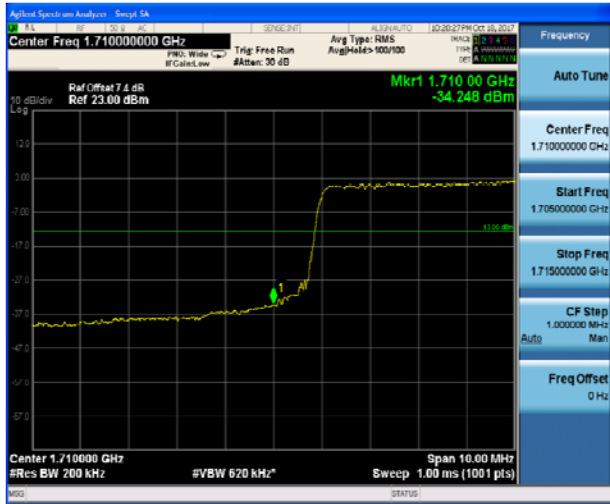

LTE Band 4 QPSK 15MHz CH-Low, 1 RB

LTE Band 4 QPSK 15MHz CH-High, 1 RB

LTE Band 4 QPSK 15MHz CH-Low, 100%RB

LTE Band 4 QPSK 15MHz CH-High, 100%RB

LTE Band 4 QPSK 20MHz CH-Low, 1 RB

LTE Band 4 QPSK 20MHz CH-High, 1 RB

LTE Band 4 QPSK 20MHz CH-Low, 100%RB

LTE Band 4 QPSK 20MHz CH-High, 100%RB

LTE Band 4 16QAM 1.4MHz CH-Low, 1 RB

LTE Band 4 16QAM 1.4MHz CH-High, 1 RB

LTE Band 4 16QAM 1.4MHz CH-Low, 100%RB

LTE Band 4 16QAM 1.4MHz CH-High, 100%RB