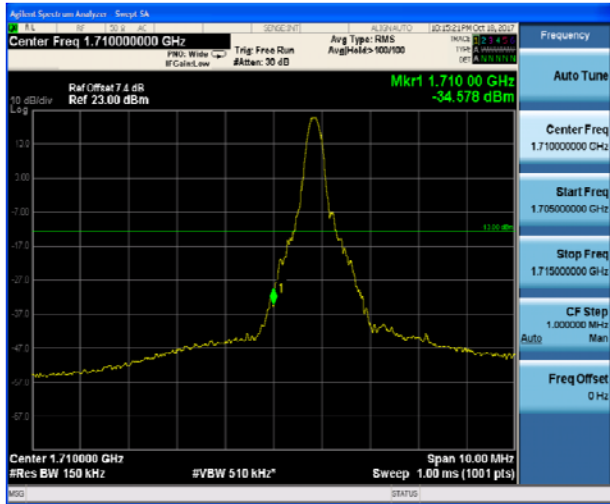

LTE Band 4 QPSK 5MHz CH-Low, 100%RB

LTE Band 4 QPSK 5MHz CH-High, 100%RB

LTE Band 4 QPSK 10MHz CH-Low, 1 RB

LTE Band 4 QPSK 10MHz CH-High, 1 RB

LTE Band 4 QPSK 10MHz CH-Low, 100%RB

LTE Band 4 QPSK 10MHz CH-High, 100%RB

LTE Band 4 QPSK 15MHz CH-Low, 1 RB

LTE Band 4 QPSK 15MHz CH-High, 1 RB

LTE Band 4 QPSK 15MHz CH-Low, 100%RB

LTE Band 4 QPSK 15MHz CH-High, 100%RB

LTE Band 4 QPSK 20MHz CH-Low, 1 RB

LTE Band 4 QPSK 20MHz CH-High, 1 RB