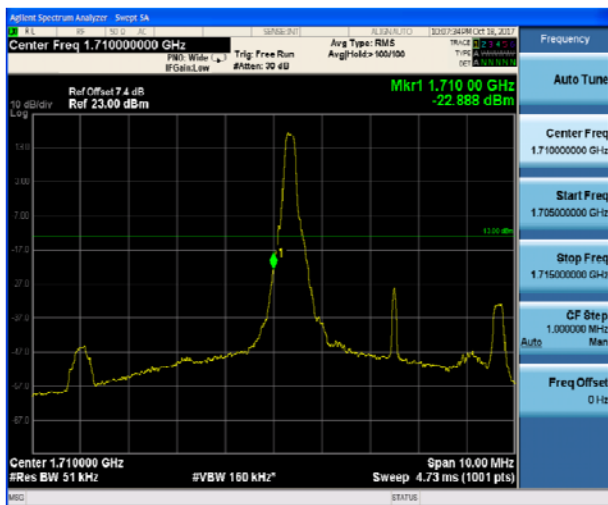

LTE Band 4 QPSK 3MHz CH-Low, 1 RB

LTE Band 4 QPSK 3MHz CH-High, 1 RB

LTE Band 4 QPSK 3MHz CH-Low, 100%RB

LTE Band 4 QPSK 3MHz CH-High, 100%RB

LTE Band 4 QPSK 5MHz CH-Low, 1 RB

LTE Band 4 QPSK 5MHz CH-High, 1 RB

LTE Band 4 QPSK 5MHz CH-Low, 100%RB

LTE Band 4 QPSK 5MHz CH-High, 100%RB

LTE Band 4 QPSK 10MHz CH-Low, 1 RB

LTE Band 4 QPSK 10MHz CH-High, 1 RB

LTE Band 4 QPSK 10MHz CH-Low, 100%RB

LTE Band 4 QPSK 10MHz CH-High, 100%RB