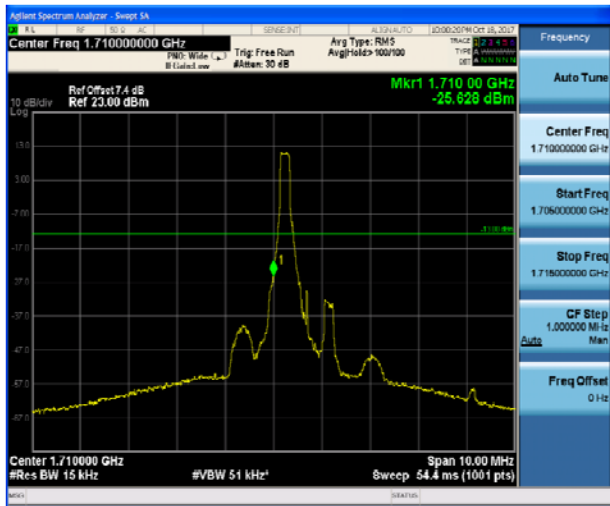

LTE Band 4 QPSK 5MHz CH-Low, 100%RB

LTE Band 4 QPSK 5MHz CH-High, 100%RB

LTE Band 4 QPSK 10MHz CH-Low, 1 RB

LTE Band 4 QPSK 10MHz CH-High, 1 RB

LTE Band 4 QPSK 10MHz CH-Low, 100%RB

LTE Band 4 QPSK 10MHz CH-High, 100%RB

LTE Band 4 QPSK 15MHz CH-Low, 1 RB

LTE Band 4 QPSK 15MHz CH-High, 1 RB

LTE Band 4 QPSK 15MHz CH-Low, 100%RB

LTE Band 4 QPSK 15MHz CH-High, 100%RB

LTE Band 4 QPSK 20MHz CH-Low, 1 RB

LTE Band 4 QPSK 20MHz CH-High, 1 RB

LTE Band 4 QPSK 20MHz CH-Low, 100%RB

LTE Band 4 QPSK 20MHz CH-High, 100%RB

LTE Band 4 16QAM 1.4MHz CH-Low, 1 RB

LTE Band 4 16QAM 1.4MHz CH-High, 1 RB

LTE Band 4 16QAM 1.4MHz CH-Low, 100%RB

LTE Band 4 16QAM 1.4MHz CH-High, 100%RB