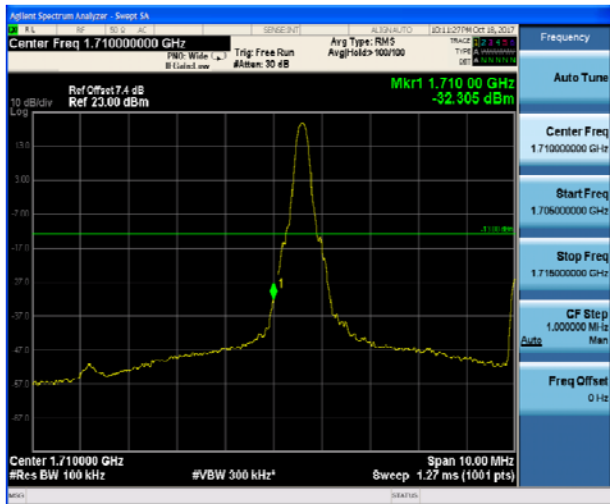

LTE Band 4 QPSK 3MHz CH-Low, 1 RB

LTE Band 4 QPSK 3MHz CH-High, 1 RB

LTE Band 4 QPSK 3MHz CH-Low, 100%RB

LTE Band 4 QPSK 3MHz CH-High, 100%RB

LTE Band 4 QPSK 5MHz CH-Low, 1 RB

LTE Band 4 QPSK 5MHz CH-High, 1 RB

LTE Band 4 QPSK 5MHz CH-Low, 100%RB

LTE Band 4 QPSK 5MHz CH-High, 100%RB

LTE Band 4 QPSK 10MHz CH-Low, 1 RB

LTE Band 4 QPSK 10MHz CH-High, 1 RB

LTE Band 4 QPSK 10MHz CH-Low, 100%RB

LTE Band 4 QPSK 10MHz CH-High, 100%RB