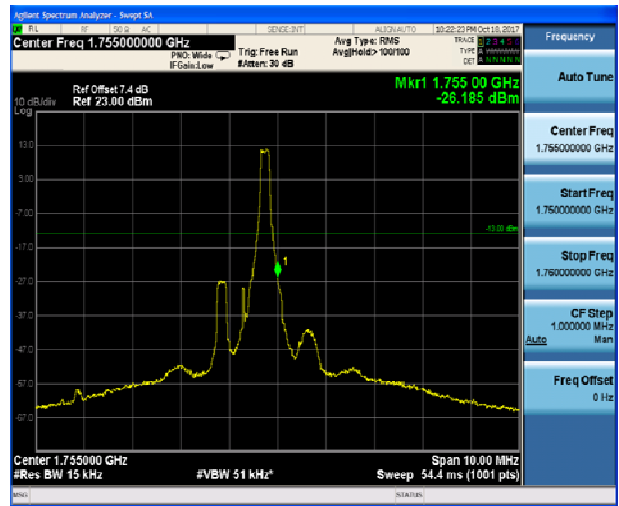

LTE Band 4 QPSK 5MHz CH-Low, 100%RB

LTE Band 4 QPSK 5MHz CH-High, 100%RB

LTE Band 4 QPSK 10MHz CH-Low, 1 RB

LTE Band 4 QPSK 10MHz CH-High, 1 RB

LTE Band 4 QPSK 10MHz CH-Low, 100%RB

LTE Band 4 QPSK 10MHz CH-High, 100%RB

LTE Band 4 QPSK 15MHz CH-Low, 1 RB

LTE Band 4 QPSK 15MHz CH-High, 1 RB

LTE Band 4 QPSK 15MHz CH-Low, 100%RB

LTE Band 4 QPSK 15MHz CH-High, 100%RB

LTE Band 4 QPSK 20MHz CH-Low, 1 RB

LTE Band 4 QPSK 20MHz CH-High, 1 RB

LTE Band 4 QPSK 20MHz CH-Low, 100%RB

LTE Band 4 QPSK 20MHz CH-High, 100%RB

LTE Band 4 16QAM 1.4MHz CH-Low, 1 RB

LTE Band 4 16QAM 1.4MHz CH-High, 1 RB

LTE Band 4 16QAM 1.4MHz CH-Low, 100%RB

LTE Band 4 16QAM 1.4MHz CH-High, 100%RB