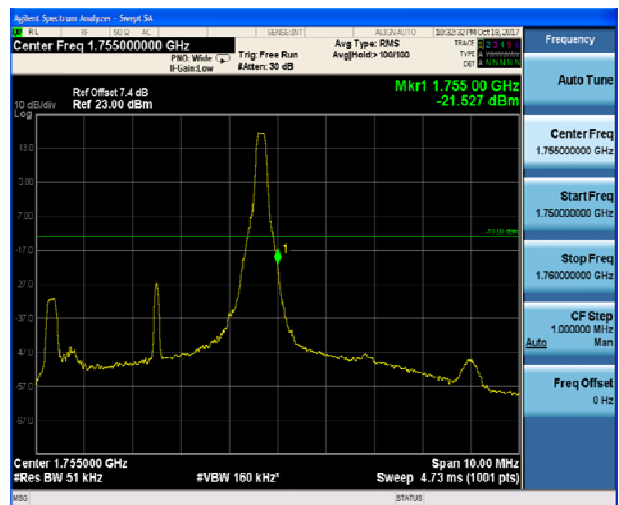

LTE Band 4 QPSK 3MHz CH-Low, 1 RB

LTE Band 4 QPSK 3MHz CH-High, 1 RB

LTE Band 4 QPSK 3MHz CH-Low, 100%RB

LTE Band 4 QPSK 3MHz CH-High, 100%RB

LTE Band 4 QPSK 5MHz CH-Low, 1 RB

LTE Band 4 QPSK 5MHz CH-High, 1 RB

LTE Band 4 QPSK 5MHz CH-Low, 100%RB

LTE Band 4 QPSK 5MHz CH-High, 100%RB

LTE Band 4 QPSK 10MHz CH-Low, 1 RB

LTE Band 4 QPSK 10MHz CH-High, 1 RB

LTE Band 4 QPSK 10MHz CH-Low, 100%RB

LTE Band 4 QPSK 10MHz CH-High, 100%RB