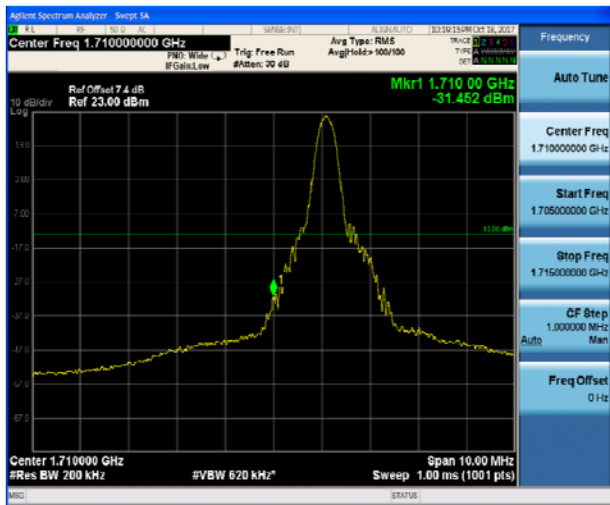

LTE Band 4 QPSK 5MHz CH-Low, 100%RB

LTE Band 4 QPSK 5MHz CH-High, 100%RB

LTE Band 4 QPSK 10MHz CH-Low, 1 RB

LTE Band 4 QPSK 10MHz CH-High, 1 RB

LTE Band 4 QPSK 10MHz CH-Low, 100%RB

LTE Band 4 QPSK 10MHz CH-High, 100%RB

LTE Band 4 QPSK 15MHz CH-Low, 1 RB

LTE Band 4 QPSK 15MHz CH-High, 1 RB

LTE Band 4 QPSK 15MHz CH-Low, 100%RB

LTE Band 4 QPSK 15MHz CH-High, 100%RB

LTE Band 4 QPSK 20MHz CH-Low, 1 RB

LTE Band 4 QPSK 20MHz CH-High, 1 RB

LTE Band 4 QPSK 20MHz CH-Low, 100%RB

LTE Band 4 QPSK 20MHz CH-High, 100%RB

LTE Band 4 16QAM 1.4MHz CH-Low, 1 RB

LTE Band 4 16QAM 1.4MHz CH-High, 1 RB

LTE Band 4 16QAM 1.4MHz CH-Low, 100%RB

LTE Band 4 16QAM 1.4MHz CH-High, 100%RB