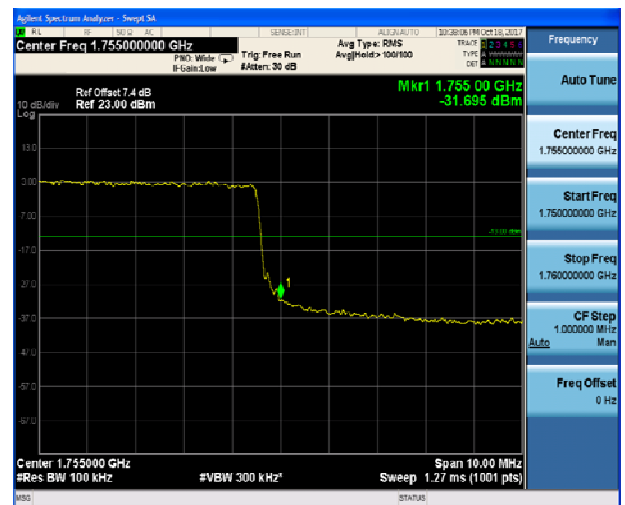

LTE Band 4 QPSK 3MHz CH-Low, 1 RB

LTE Band 4 QPSK 3MHz CH-High, 1 RB

LTE Band 4 QPSK 3MHz CH-Low, 100%RB

LTE Band 4 QPSK 3MHz CH-High, 100%RB

LTE Band 4 QPSK 5MHz CH-Low, 1 RB

LTE Band 4 QPSK 5MHz CH-High, 1 RB

LTE Band 4 QPSK 5MHz CH-Low, 100%RB

LTE Band 4 QPSK 5MHz CH-High, 100%RB

LTE Band 4 QPSK 10MHz CH-Low, 1 RB

LTE Band 4 QPSK 10MHz CH-High, 1 RB

LTE Band 4 QPSK 10MHz CH-Low, 100%RB

LTE Band 4 QPSK 10MHz CH-High, 100%RB

LTE Band 4 QPSK 15MHz CH-Low, 1 RB

LTE Band 4 QPSK 15MHz CH-High, 1 RB

LTE Band 4 QPSK 15MHz CH-Low, 100%RB

LTE Band 4 QPSK 15MHz CH-High, 100%RB

LTE Band 4 QPSK 20MHz CH-Low, 1 RB

LTE Band 4 QPSK 20MHz CH-High, 1 RB