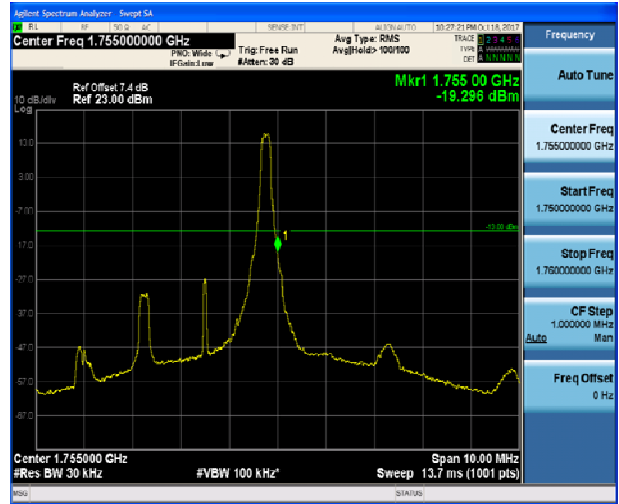

LTE Band 4 QPSK 3MHz CH-Low, 1 RB

LTE Band 4 QPSK 3MHz CH-High, 1 RB

LTE Band 4 QPSK 3MHz CH-Low, 100%RB

LTE Band 4 QPSK 3MHz CH-High, 100%RB

LTE Band 4 QPSK 5MHz CH-Low, 1 RB

LTE Band 4 QPSK 5MHz CH-High, 1 RB

LTE Band 4 QPSK 5MHz CH-Low, 100%RB

LTE Band 4 QPSK 5MHz CH-High, 100%RB

LTE Band 4 QPSK 10MHz CH-Low, 1 RB

LTE Band 4 QPSK 10MHz CH-High, 1 RB

LTE Band 4 QPSK 10MHz CH-Low, 100%RB

LTE Band 4 QPSK 10MHz CH-High, 100%RB