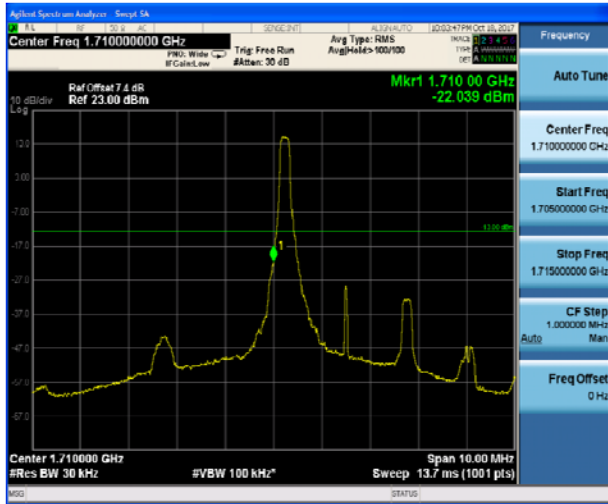

LTE Band 4 QPSK 3MHz CH-Low, 1 RB

LTE Band 4 QPSK 3MHz CH-High, 1 RB

LTE Band 4 QPSK 3MHz CH-Low, 100%RB

LTE Band 4 QPSK 3MHz CH-High, 100%RB

LTE Band 4 QPSK 5MHz CH-Low, 1 RB

LTE Band 4 QPSK 5MHz CH-High, 1 RB

LTE Band 4 QPSK 5MHz CH-Low, 100%RB

LTE Band 4 QPSK 5MHz CH-High, 100%RB

LTE Band 4 QPSK 10MHz CH-Low, 1 RB

LTE Band 4 QPSK 10MHz CH-High, 1 RB

LTE Band 4 QPSK 10MHz CH-Low, 100%RB

LTE Band 4 QPSK 10MHz CH-High, 100%RB