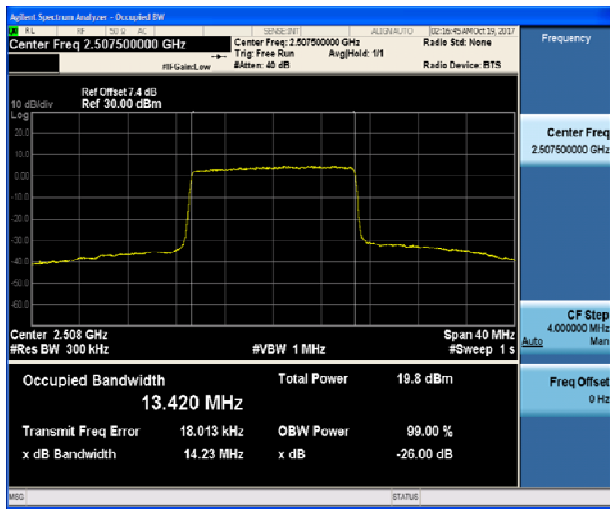

LTE Band 7 16QAM 10MHz CH-Low

LTE Band 7 16QAM 5MHz CH-Middle

LTE Band 7 16QAM 10MHz CH-Middle

LTE Band 7 16QAM 5MHz CH-High

LTE Band 7 16QAM 10MHz CH-High

LTE Band 7 16QAM 15MHz CH-Low

LTE Band 7 16QAM 20MHz CH-Low

LTE Band 7 16QAM 15MHz CH-Middle

LTE Band 7 16QAM 20MHz CH-Middle

LTE Band 7 16QAM 15MHz CH-High

LTE Band 7 16QAM 20MHz CH-High

LTE Band 38 QPSK 5MHz CH-Low

LTE Band 38 QPSK 10MHz CH-Low

LTE Band 38 QPSK 5MHz CH-Middle