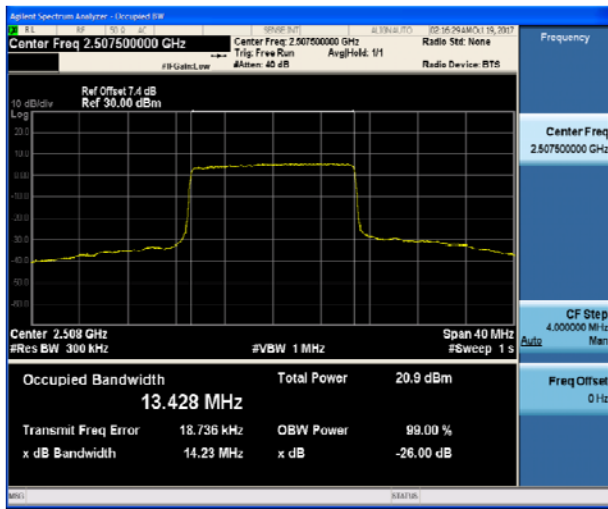

LTE Band 7 QPSK 15MHz CH-Low

LTE Band 7 QPSK 20MHz CH-Low

LTE Band 7 QPSK 15MHz CH-Middle

LTE Band 7 QPSK 20MHz CH-Middle

LTE Band 7 QPSK 15MHz CH-High

LTE Band 7 QPSK 20MHz CH-High

LTE Band 7 16QAM 5MHz CH-Low

LTE Band 7 16QAM 10MHz CH-Low

LTE Band 7 16QAM 5MHz CH-Middle

LTE Band 7 16QAM 10MHz CH-Middle

LTE Band 7 16QAM 5MHz CH-High

LTE Band 7 16QAM 10MHz CH-High

LTE Band 7 16QAM 15MHz CH-Low

LTE Band 7 16QAM 20MHz CH-Low