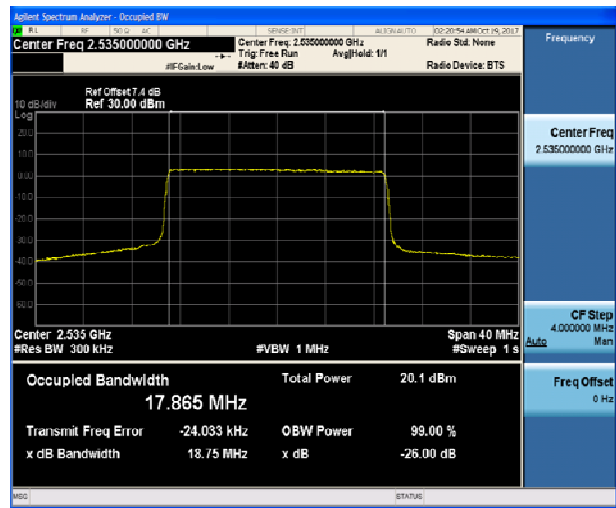

LTE Band 7 16QAM 20MHz CH-Middle