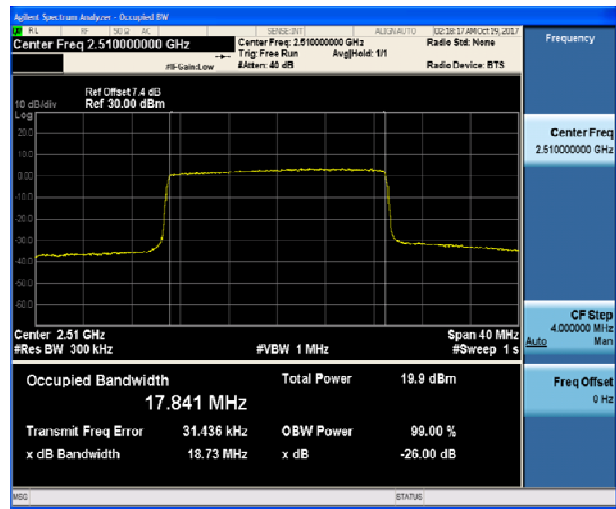

LTE Band 7 16QAM 10MHz CH-Low

LTE Band 7 16QAM 5MHz CH-Middle

LTE Band 7 16QAM 10MHz CH-Middle

LTE Band 7 16QAM 5MHz CH-High

LTE Band 7 16QAM 10MHz CH-High

LTE Band 7 16QAM 15MHz CH-Low

LTE Band 7 16QAM 20MHz CH-Low