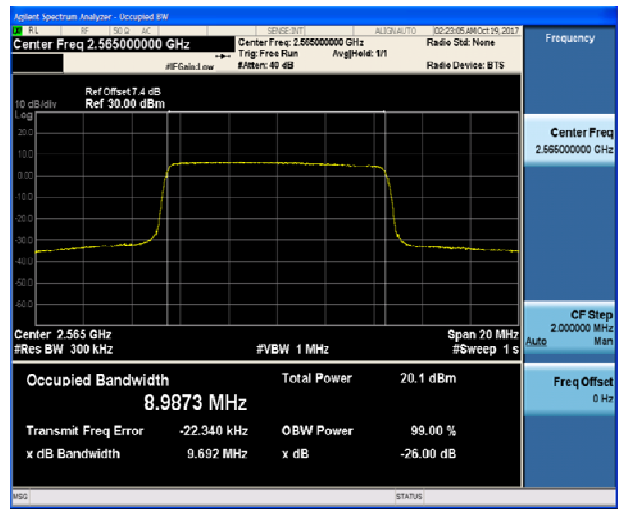

LTE Band 7 16QAM 10MHz CH-Low

LTE Band 7 16QAM 5MHz CH-Middle

LTE Band 7 16QAM 10MHz CH-Middle

LTE Band 7 16QAM 5MHz CH-High

LTE Band 7 16QAM 10MHz CH-High

LTE Band 7 16QAM 15MHz CH-Low

LTE Band 7 16QAM 20MHz CH-Low