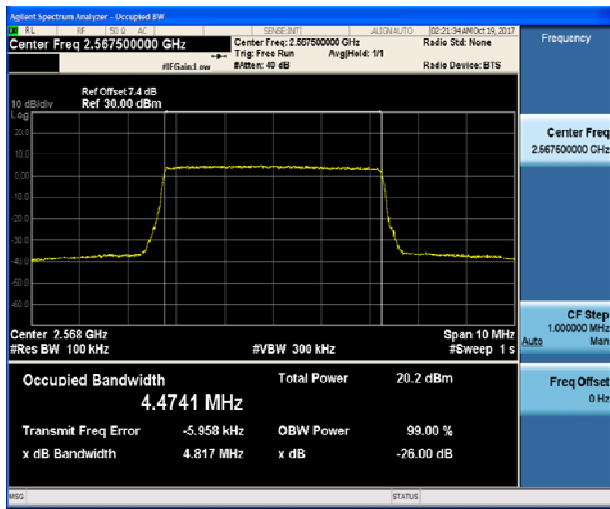

LTE Band 7 16QAM 10MHz CH-Low

LTE Band 7 16QAM 5MHz CH-Middle

LTE Band 7 16QAM 10MHz CH-Middle

LTE Band 7 16QAM 5MHz CH-High

LTE Band 7 16QAM 10MHz CH-High

LTE Band 7 16QAM 15MHz CH-Low

LTE Band 7 16QAM 20MHz CH-Low

LTE Band 7 16QAM 15MHz CH-Middle

LTE Band 7 16QAM 20MHz CH-Middle

LTE Band 7 16QAM 15MHz CH-High

LTE Band 7 16QAM 20MHz CH-High

LTE Band 38 QPSK 5MHz CH-Low

LTE Band 38 QPSK 10MHz CH-Low

LTE Band 38 QPSK 5MHz CH-Middle