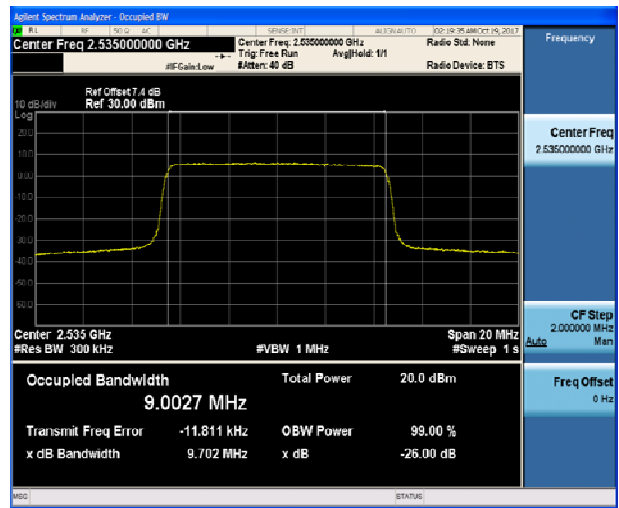

LTE Band 7 QPSK 15MHz CH-Low

LTE Band 7 QPSK 20MHz CH-Low

LTE Band 7 QPSK 15MHz CH-Middle

LTE Band 7 QPSK 20MHz CH-Middle

LTE Band 7 QPSK 15MHz CH-High

LTE Band 7 QPSK 20MHz CH-High

LTE Band 7 16QAM 5MHz CH-Low

LTE Band 7 16QAM 10MHz CH-Low

LTE Band 7 16QAM 5MHz CH-Middle

LTE Band 7 16QAM 10MHz CH-Middle

LTE Band 7 16QAM 5MHz CH-High

LTE Band 7 16QAM 10MHz CH-High

LTE Band 7 16QAM 15MHz CH-Low

LTE Band 7 16QAM 20MHz CH-Low