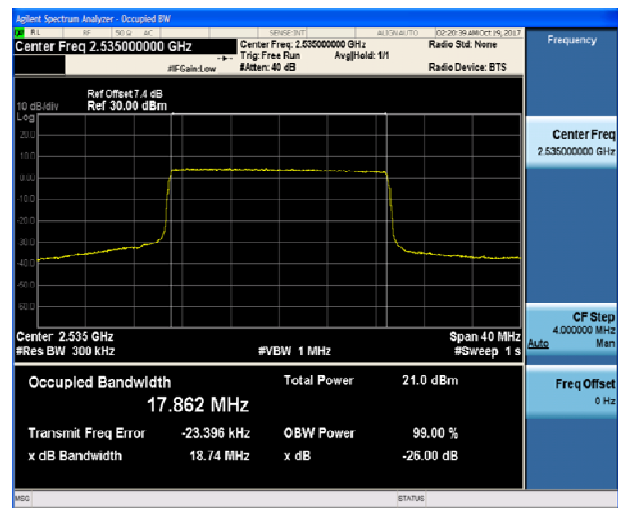

LTE Band 7 QPSK 15MHz CH-Low

LTE Band 7 QPSK 20MHz CH-Low

LTE Band 7 QPSK 15MHz CH-Middle

LTE Band 7 QPSK 20MHz CH-Middle

LTE Band 7 QPSK 15MHz CH-High

LTE Band 7 QPSK 20MHz CH-High

LTE Band 7 16QAM 5MHz CH-Low

LTE Band 7 16QAM 10MHz CH-Low

LTE Band 7 16QAM 5MHz CH-Middle

LTE Band 7 16QAM 10MHz CH-Middle

LTE Band 7 16QAM 5MHz CH-High

LTE Band 7 16QAM 10MHz CH-High

LTE Band 7 16QAM 15MHz CH-Low

LTE Band 7 16QAM 20MHz CH-Low