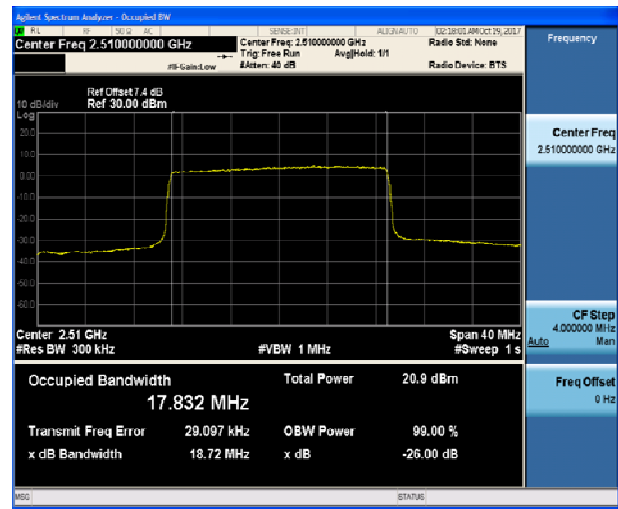

LTE Band 7 QPSK 15MHz CH-Low

LTE Band 7 QPSK 20MHz CH-Low

LTE Band 7 QPSK 15MHz CH-Middle

LTE Band 7 QPSK 20MHz CH-Middle

LTE Band 7 QPSK 15MHz CH-High

LTE Band 7 QPSK 20MHz CH-High

LTE Band 7 16QAM 5MHz CH-Low

LTE Band 7 16QAM 10MHz CH-Low

LTE Band 7 16QAM 5MHz CH-Middle

LTE Band 7 16QAM 10MHz CH-Middle

LTE Band 7 16QAM 5MHz CH-High

LTE Band 7 16QAM 10MHz CH-High

LTE Band 7 16QAM 15MHz CH-Low

LTE Band 7 16QAM 20MHz CH-Low