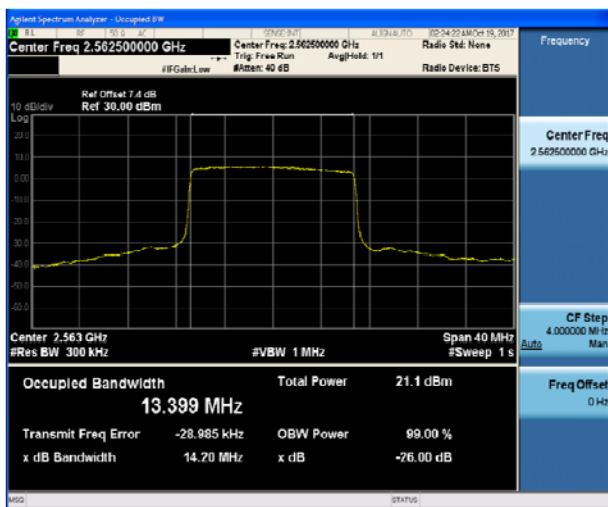

LTE Band 7 QPSK 15MHz CH-Low

LTE Band 7 QPSK 20MHz CH-Low

LTE Band 7 QPSK 15MHz CH-Middle

LTE Band 7 QPSK 20MHz CH-Middle

LTE Band 7 QPSK 15MHz CH-High

LTE Band 7 QPSK 20MHz CH-High

LTE Band 7 16QAM 5MHz CH-Low

LTE Band 7 16QAM 10MHz CH-Low

LTE Band 7 16QAM 5MHz CH-Middle

LTE Band 7 16QAM 10MHz CH-Middle

LTE Band 7 16QAM 5MHz CH-High

LTE Band 7 16QAM 10MHz CH-High

LTE Band 7 16QAM 15MHz CH-Low

LTE Band 7 16QAM 20MHz CH-Low