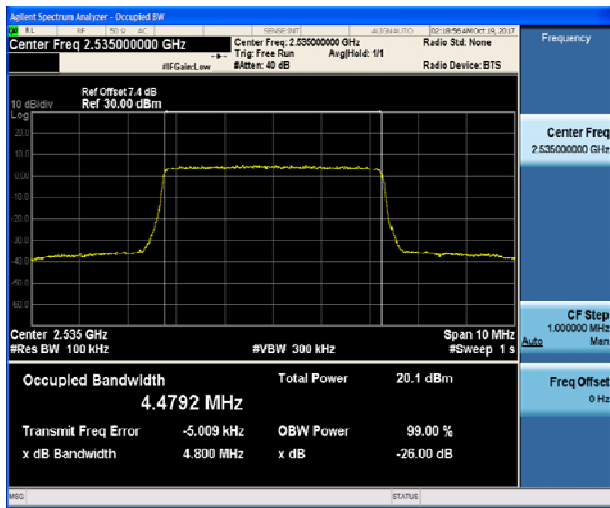

LTE Band 7 QPSK 15MHz CH-Low

LTE Band 7 QPSK 20MHz CH-Low

LTE Band 7 QPSK 15MHz CH-Middle

LTE Band 7 QPSK 20MHz CH-Middle

LTE Band 7 QPSK 15MHz CH-High

LTE Band 7 QPSK 20MHz CH-High

LTE Band 7 16QAM 5MHz CH-Low

LTE Band 7 16QAM 10MHz CH-Low

LTE Band 7 16QAM 5MHz CH-Middle

LTE Band 7 16QAM 10MHz CH-Middle

LTE Band 7 16QAM 5MHz CH-High

LTE Band 7 16QAM 10MHz CH-High

LTE Band 7 16QAM 15MHz CH-Low

LTE Band 7 16QAM 20MHz CH-Low