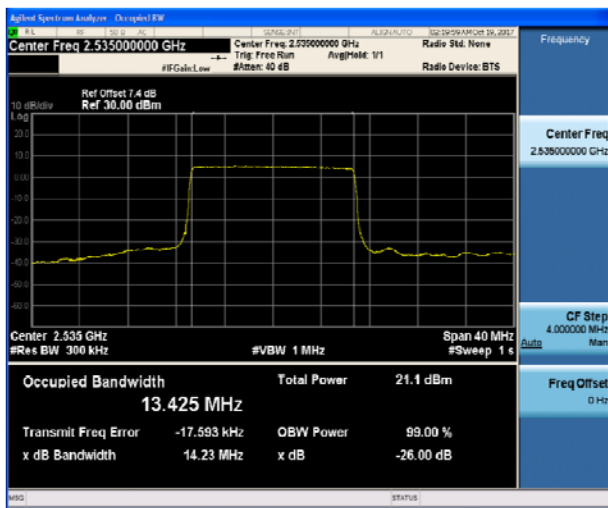

LTE Band 7 QPSK 15MHz CH-Low

LTE Band 7 QPSK 20MHz CH-Low

LTE Band 7 QPSK 15MHz CH-Middle

LTE Band 7 QPSK 20MHz CH-Middle

LTE Band 7 QPSK 15MHz CH-High

LTE Band 7 QPSK 20MHz CH-High

LTE Band 7 16QAM 5MHz CH-Low

LTE Band 7 16QAM 10MHz CH-Low

LTE Band 7 16QAM 5MHz CH-Middle

LTE Band 7 16QAM 10MHz CH-Middle

LTE Band 7 16QAM 5MHz CH-High

LTE Band 7 16QAM 10MHz CH-High

LTE Band 7 16QAM 15MHz CH-Low

LTE Band 7 16QAM 20MHz CH-Low