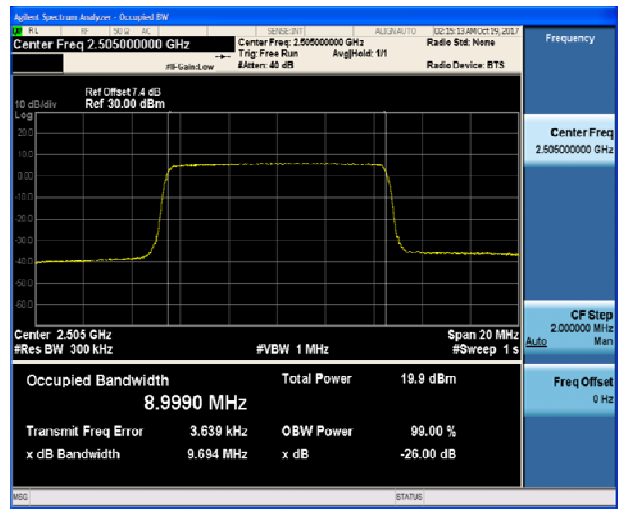

LTE Band 7 QPSK 15MHz CH-Low

LTE Band 7 QPSK 20MHz CH-Low

LTE Band 7 QPSK 15MHz CH-Middle

LTE Band 7 QPSK 20MHz CH-Middle

LTE Band 7 QPSK 15MHz CH-High

LTE Band 7 QPSK 20MHz CH-High

LTE Band 7 16QAM 5MHz CH-Low

LTE Band 7 16QAM 10MHz CH-Low

LTE Band 7 16QAM 5MHz CH-Middle

LTE Band 7 16QAM 10MHz CH-Middle

LTE Band 7 16QAM 5MHz CH-High

LTE Band 7 16QAM 10MHz CH-High

LTE Band 7 16QAM 15MHz CH-Low

LTE Band 7 16QAM 20MHz CH-Low