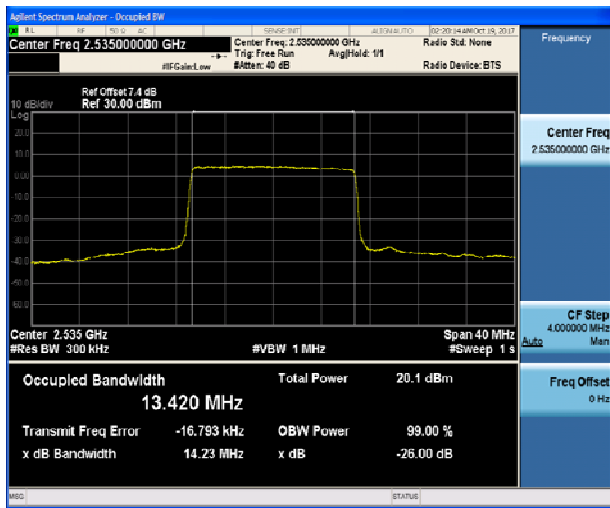

LTE Band 7 16QAM 10MHz CH-Low

LTE Band 7 16QAM 5MHz CH-Middle

LTE Band 7 16QAM 10MHz CH-Middle

LTE Band 7 16QAM 5MHz CH-High

LTE Band 7 16QAM 10MHz CH-High

LTE Band 7 16QAM 15MHz CH-Low

LTE Band 7 16QAM 20MHz CH-Low

LTE Band 7 16QAM 15MHz CH-Middle

LTE Band 7 16QAM 20MHz CH-Middle

LTE Band 7 16QAM 15MHz CH-High

LTE Band 7 16QAM 20MHz CH-High

LTE Band 38 QPSK 5MHz CH-Low

LTE Band 38 QPSK 10MHz CH-Low

LTE Band 38 QPSK 5MHz CH-Middle