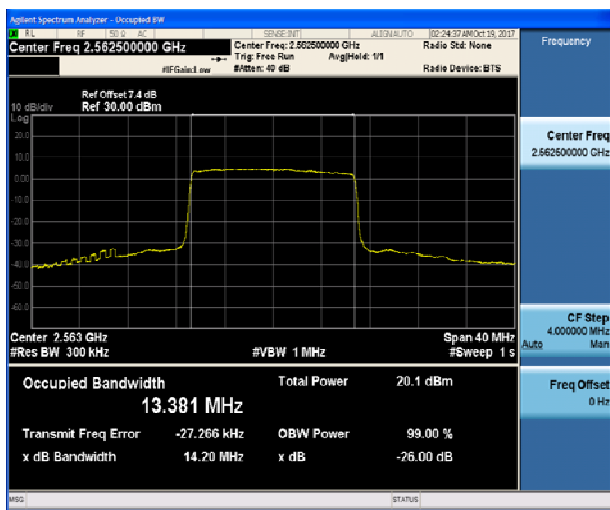

LTE Band 7 16QAM 15MHz CH-High