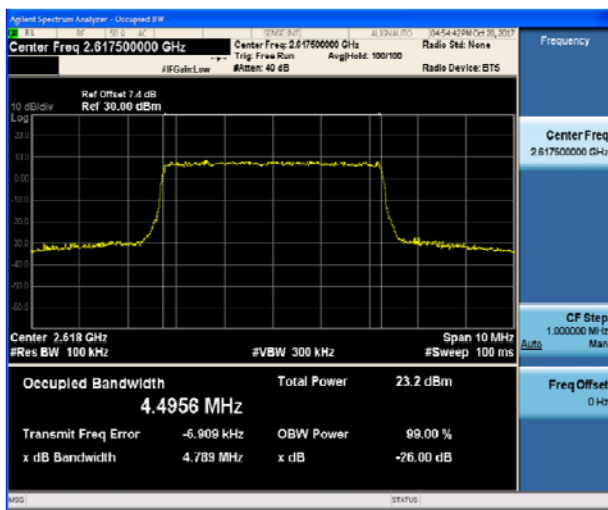

LTE Band 38 QPSK 5MHz CH-High