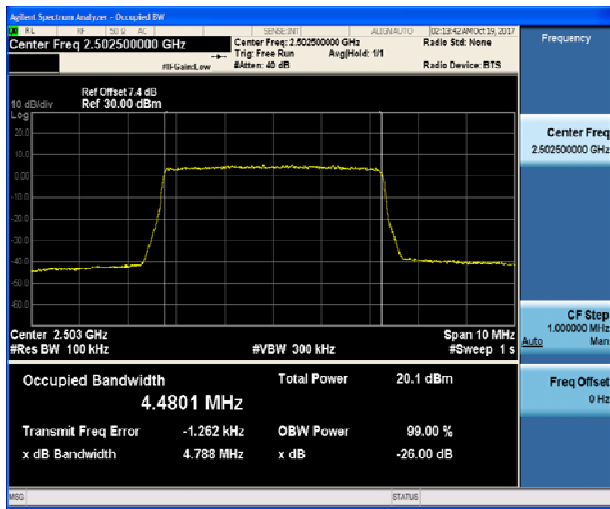

LTE Band 7 QPSK 15MHz CH-Low

LTE Band 7 QPSK 20MHz CH-Low

LTE Band 7 QPSK 15MHz CH-Middle

LTE Band 7 QPSK 20MHz CH-Middle

LTE Band 7 QPSK 15MHz CH-High

LTE Band 7 QPSK 20MHz CH-High

LTE Band 7 16QAM 5MHz CH-Low

LTE Band 7 16QAM 10MHz CH-Low

LTE Band 7 16QAM 5MHz CH-Middle

LTE Band 7 16QAM 10MHz CH-Middle

LTE Band 7 16QAM 5MHz CH-High

LTE Band 7 16QAM 10MHz CH-High

LTE Band 7 16QAM 15MHz CH-Low

LTE Band 7 16QAM 20MHz CH-Low