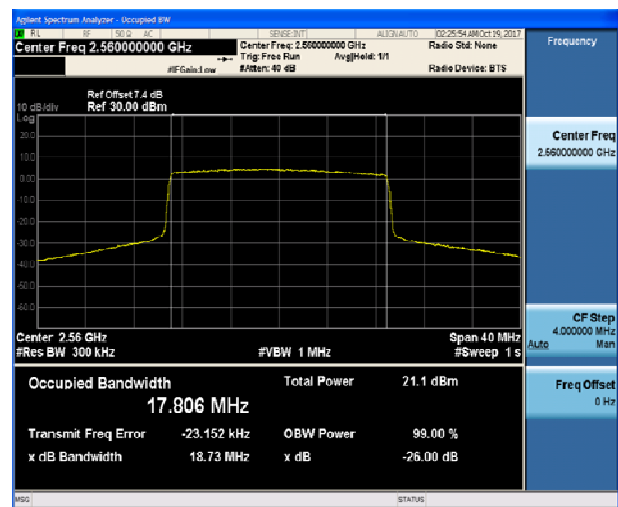

LTE Band 7 QPSK 15MHz CH-Low

LTE Band 7 QPSK 20MHz CH-Low

LTE Band 7 QPSK 15MHz CH-Middle

LTE Band 7 QPSK 20MHz CH-Middle

LTE Band 7 QPSK 15MHz CH-High

LTE Band 7 QPSK 20MHz CH-High

LTE Band 7 16QAM 5MHz CH-Low

LTE Band 7 16QAM 10MHz CH-Low

LTE Band 7 16QAM 5MHz CH-Middle

LTE Band 7 16QAM 10MHz CH-Middle

LTE Band 7 16QAM 5MHz CH-High

LTE Band 7 16QAM 10MHz CH-High

LTE Band 7 16QAM 15MHz CH-Low

LTE Band 7 16QAM 20MHz CH-Low