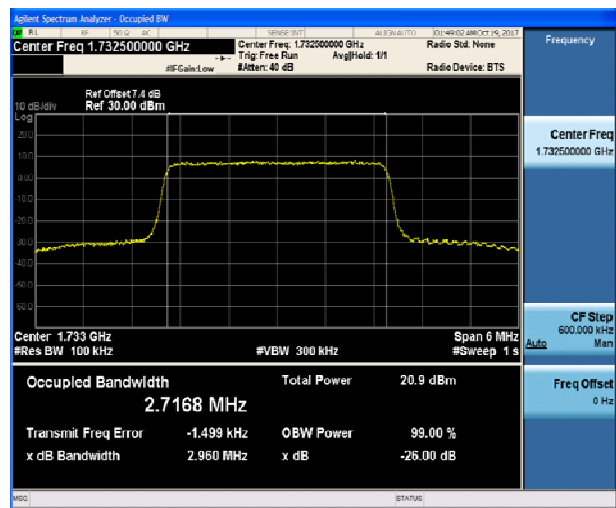

LTE Band 4 16QAM 1.4MHz CH-Low

LTE Band 4 16QAM 3MHz CH-Low

LTE Band 4 16QAM 1.4MHz CH-Middle

LTE Band 4 16QAM 3MHz CH-Middle

LTE Band 4 16QAM 1.4MHz CH-High

LTE Band 4 16QAM 3MHz CH-High

LTE Band 4 16QAM 5MHz CH-Low

LTE Band 4 16QAM 10MHz CH-Low

LTE Band 4 16QAM 5MHz CH-Middle

LTE Band 4 16QAM 10MHz CH-Middle

LTE Band 4 16QAM 5MHz CH-High

LTE Band 4 16QAM 10MHz CH-High

LTE Band 4 16QAM 15MHz CH-Low

LTE Band 4 16QAM 20MHz CH-Low