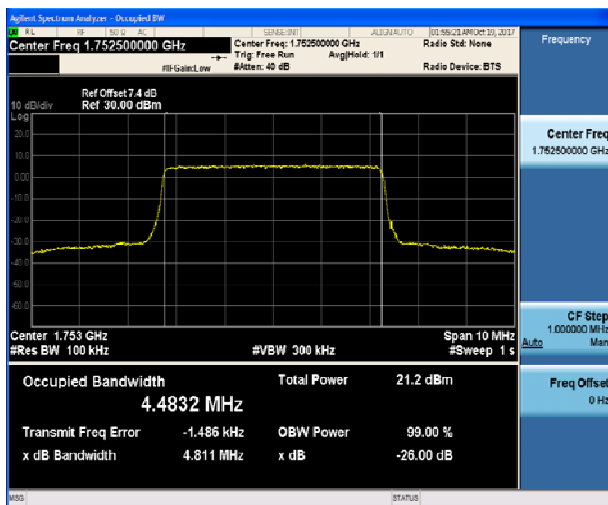

LTE Band 4 16QAM 10MHz CH-Low

LTE Band 4 16QAM 5MHz CH-Middle

LTE Band 4 16QAM 10MHz CH-Middle

LTE Band 4 16QAM 5MHz CH-High

LTE Band 4 16QAM 10MHz CH-High

LTE Band 4 16QAM 15MHz CH-Low

LTE Band 4 16QAM 20MHz CH-Low