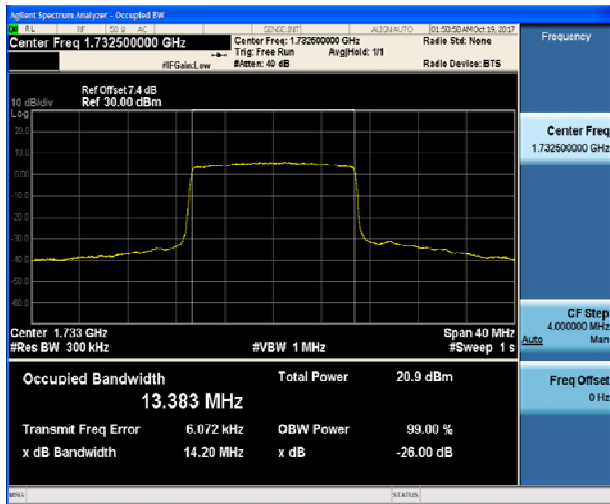

LTE Band 4 16QAM 15MHz CH-Middle