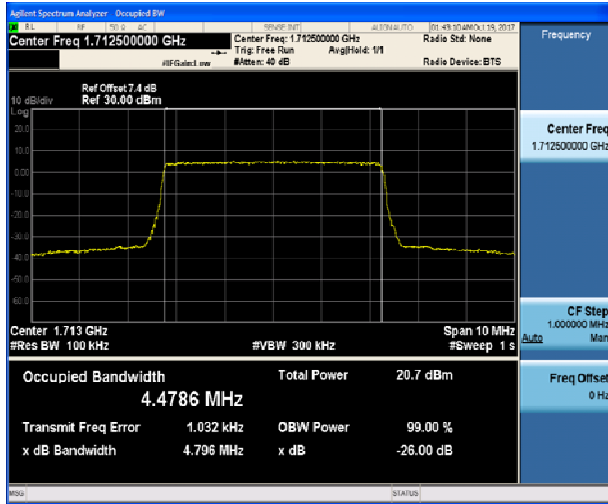

LTE Band 4 16QAM 1.4MHz CH-Low

LTE Band 4 16QAM 3MHz CH-Low

LTE Band 4 16QAM 1.4MHz CH-Middle

LTE Band 4 16QAM 3MHz CH-Middle

LTE Band 4 16QAM 1.4MHz CH-High

LTE Band 4 16QAM 3MHz CH-High

LTE Band 4 16QAM 5MHz CH-Low

LTE Band 4 16QAM 10MHz CH-Low

LTE Band 4 16QAM 5MHz CH-Middle

LTE Band 4 16QAM 10MHz CH-Middle

LTE Band 4 16QAM 5MHz CH-High

LTE Band 4 16QAM 10MHz CH-High

LTE Band 4 16QAM 15MHz CH-Low

LTE Band 4 16QAM 20MHz CH-Low