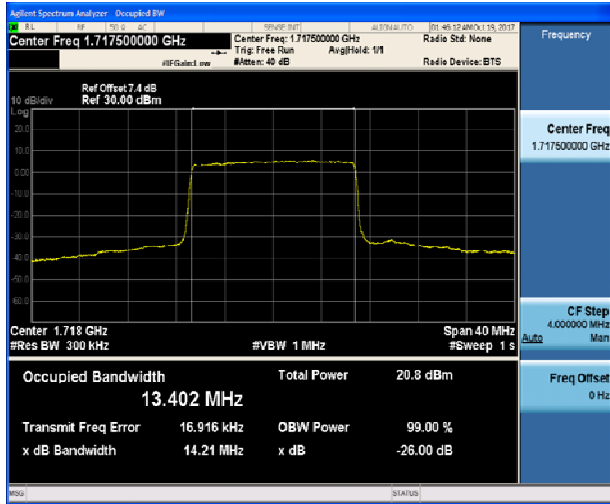

LTE Band 4 16QAM 10MHz CH-Low

LTE Band 4 16QAM 5MHz CH-Middle

LTE Band 4 16QAM 10MHz CH-Middle

LTE Band 4 16QAM 5MHz CH-High

LTE Band 4 16QAM 10MHz CH-High

LTE Band 4 16QAM 15MHz CH-Low

LTE Band 4 16QAM 20MHz CH-Low