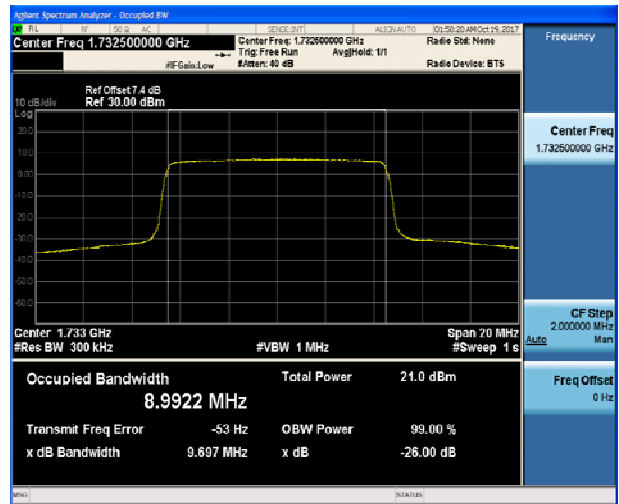

LTE Band 4 16QAM 1.4MHz CH-Low

LTE Band 4 16QAM 3MHz CH-Low

LTE Band 4 16QAM 1.4MHz CH-Middle

LTE Band 4 16QAM 3MHz CH-Middle

LTE Band 4 16QAM 1.4MHz CH-High

LTE Band 4 16QAM 3MHz CH-High

LTE Band 4 16QAM 5MHz CH-Low

LTE Band 4 16QAM 10MHz CH-Low

LTE Band 4 16QAM 5MHz CH-Middle

LTE Band 4 16QAM 10MHz CH-Middle

LTE Band 4 16QAM 5MHz CH-High

LTE Band 4 16QAM 10MHz CH-High

LTE Band 4 16QAM 15MHz CH-Low

LTE Band 4 16QAM 20MHz CH-Low