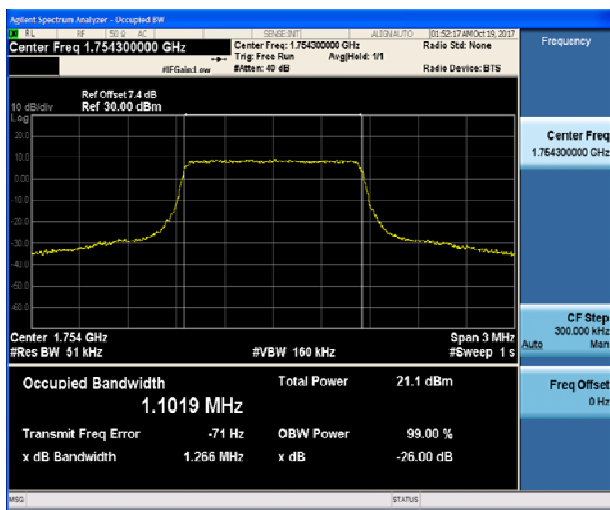

LTE Band 4 16QAM 1.4MHz CH-Low

LTE Band 4 16QAM 3MHz CH-Low

LTE Band 4 16QAM 1.4MHz CH-Middle

LTE Band 4 16QAM 3MHz CH-Middle

LTE Band 4 16QAM 1.4MHz CH-High

LTE Band 4 16QAM 3MHz CH-High

LTE Band 4 16QAM 5MHz CH-Low

LTE Band 4 16QAM 10MHz CH-Low

LTE Band 4 16QAM 5MHz CH-Middle

LTE Band 4 16QAM 10MHz CH-Middle

LTE Band 4 16QAM 5MHz CH-High

LTE Band 4 16QAM 10MHz CH-High

LTE Band 4 16QAM 15MHz CH-Low

LTE Band 4 16QAM 20MHz CH-Low