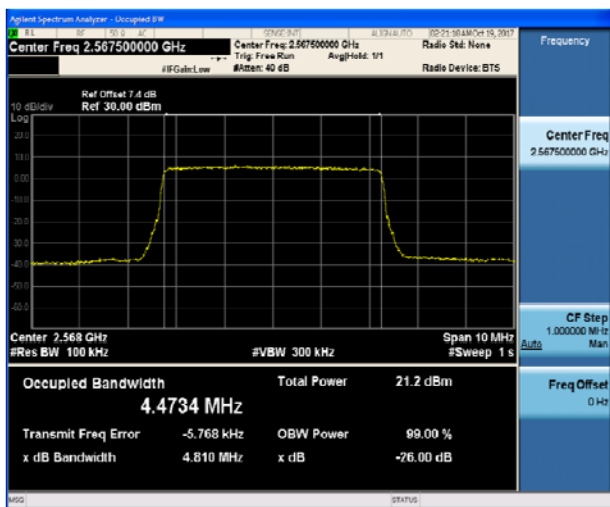

LTE Band 7 QPSK 5MHz CH-High