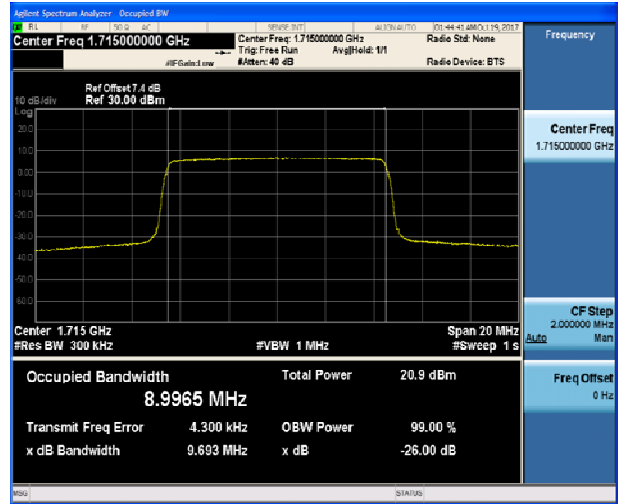

LTE Band 4 16QAM 1.4MHz CH-Low

LTE Band 4 16QAM 3MHz CH-Low

LTE Band 4 16QAM 1.4MHz CH-Middle

LTE Band 4 16QAM 3MHz CH-Middle

LTE Band 4 16QAM 1.4MHz CH-High

LTE Band 4 16QAM 3MHz CH-High

LTE Band 4 16QAM 5MHz CH-Low

LTE Band 4 16QAM 10MHz CH-Low

LTE Band 4 16QAM 5MHz CH-Middle

LTE Band 4 16QAM 10MHz CH-Middle

LTE Band 4 16QAM 5MHz CH-High

LTE Band 4 16QAM 10MHz CH-High

LTE Band 4 16QAM 15MHz CH-Low

LTE Band 4 16QAM 20MHz CH-Low