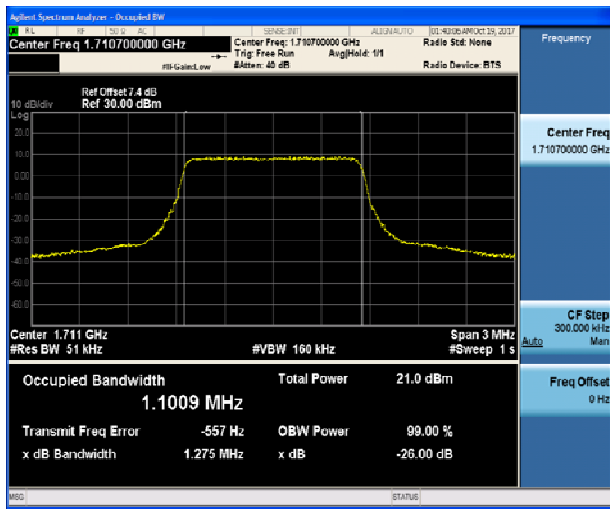

LTE Band 4 16QAM 1.4MHz CH-Low

LTE Band 4 16QAM 3MHz CH-Low

LTE Band 4 16QAM 1.4MHz CH-Middle

LTE Band 4 16QAM 3MHz CH-Middle

LTE Band 4 16QAM 1.4MHz CH-High

LTE Band 4 16QAM 3MHz CH-High

LTE Band 4 16QAM 5MHz CH-Low

LTE Band 4 16QAM 10MHz CH-Low

LTE Band 4 16QAM 5MHz CH-Middle

LTE Band 4 16QAM 10MHz CH-Middle

LTE Band 4 16QAM 5MHz CH-High

LTE Band 4 16QAM 10MHz CH-High

LTE Band 4 16QAM 15MHz CH-Low

LTE Band 4 16QAM 20MHz CH-Low