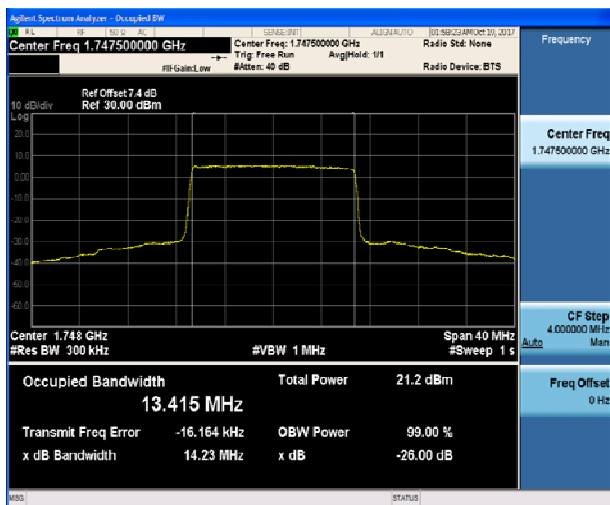

LTE Band 4 16QAM 15MHz CH-High