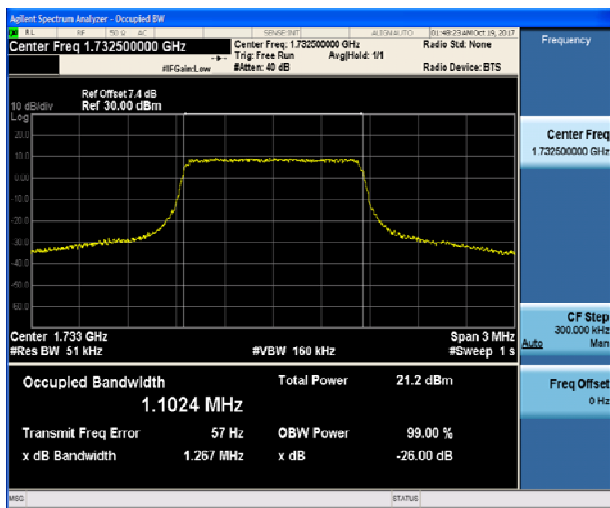

LTE Band 4 16QAM 1.4MHz CH-Low

LTE Band 4 16QAM 3MHz CH-Low

LTE Band 4 16QAM 1.4MHz CH-Middle

LTE Band 4 16QAM 3MHz CH-Middle

LTE Band 4 16QAM 1.4MHz CH-High

LTE Band 4 16QAM 3MHz CH-High

LTE Band 4 16QAM 5MHz CH-Low

LTE Band 4 16QAM 10MHz CH-Low

LTE Band 4 16QAM 5MHz CH-Middle

LTE Band 4 16QAM 10MHz CH-Middle

LTE Band 4 16QAM 5MHz CH-High

LTE Band 4 16QAM 10MHz CH-High

LTE Band 4 16QAM 15MHz CH-Low

LTE Band 4 16QAM 20MHz CH-Low