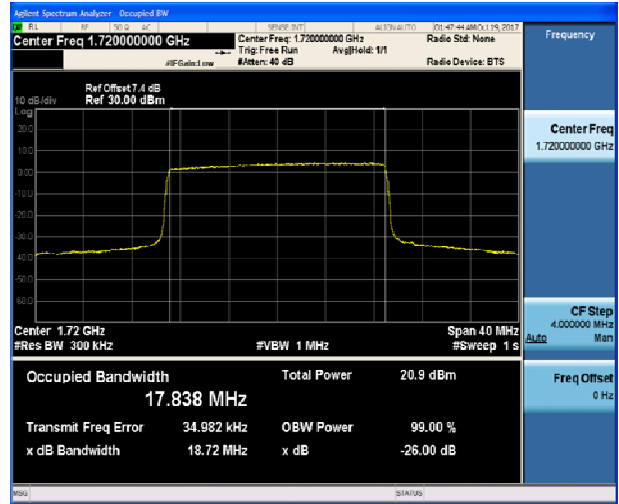

LTE Band 4 16QAM 10MHz CH-Low

LTE Band 4 16QAM 5MHz CH-Middle

LTE Band 4 16QAM 10MHz CH-Middle

LTE Band 4 16QAM 5MHz CH-High

LTE Band 4 16QAM 10MHz CH-High

LTE Band 4 16QAM 15MHz CH-Low

LTE Band 4 16QAM 20MHz CH-Low