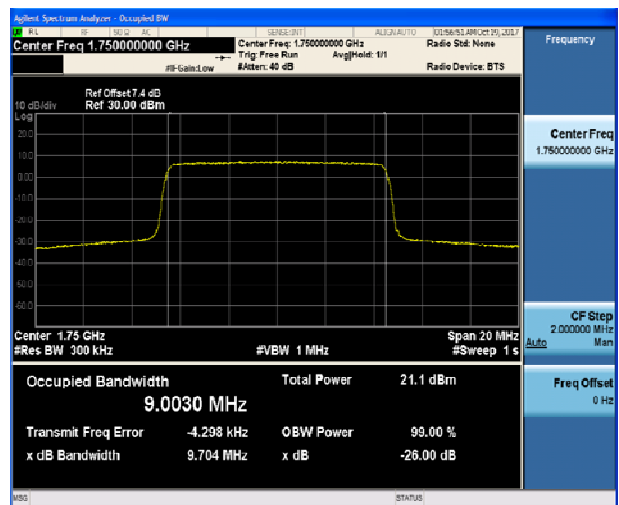

LTE Band 4 16QAM 10MHz CH-Low

LTE Band 4 16QAM 5MHz CH-Middle

LTE Band 4 16QAM 10MHz CH-Middle

LTE Band 4 16QAM 5MHz CH-High

LTE Band 4 16QAM 10MHz CH-High

LTE Band 4 16QAM 15MHz CH-Low

LTE Band 4 16QAM 20MHz CH-Low