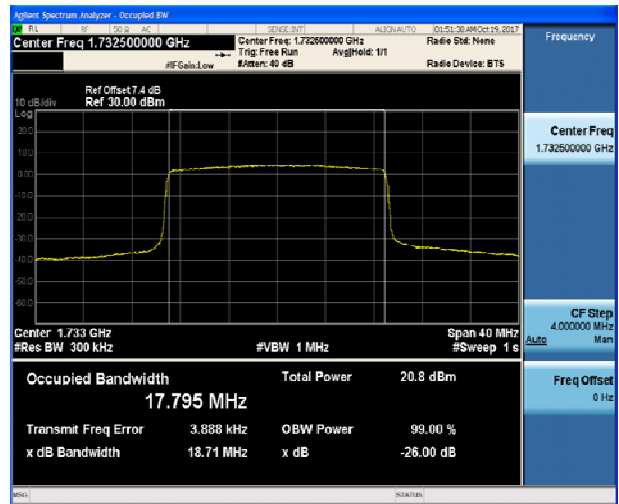

LTE Band 4 16QAM 20MHz CH-Middle