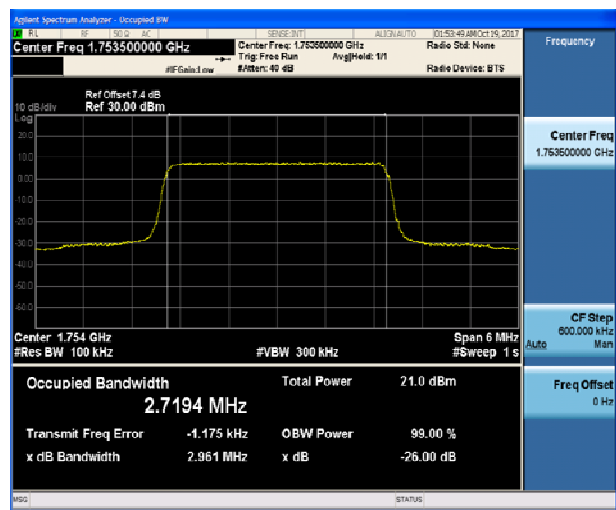

LTE Band 4 16QAM 1.4MHz CH-Low

LTE Band 4 16QAM 3MHz CH-Low

LTE Band 4 16QAM 1.4MHz CH-Middle

LTE Band 4 16QAM 3MHz CH-Middle

LTE Band 4 16QAM 1.4MHz CH-High

LTE Band 4 16QAM 3MHz CH-High

LTE Band 4 16QAM 5MHz CH-Low

LTE Band 4 16QAM 10MHz CH-Low

LTE Band 4 16QAM 5MHz CH-Middle

LTE Band 4 16QAM 10MHz CH-Middle

LTE Band 4 16QAM 5MHz CH-High

LTE Band 4 16QAM 10MHz CH-High

LTE Band 4 16QAM 15MHz CH-Low

LTE Band 4 16QAM 20MHz CH-Low