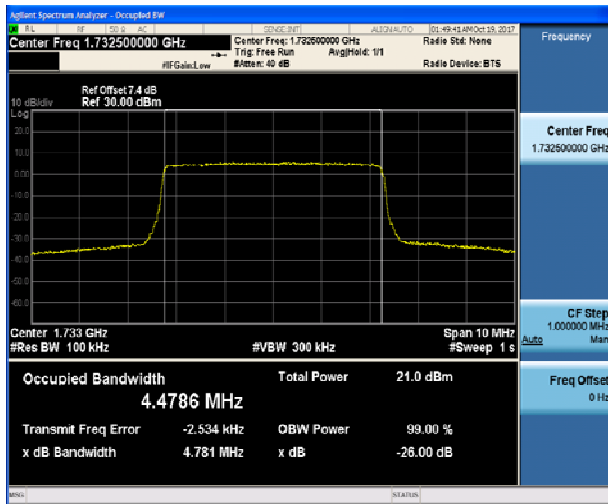

LTE Band 4 16QAM 1.4MHz CH-Low

LTE Band 4 16QAM 3MHz CH-Low

LTE Band 4 16QAM 1.4MHz CH-Middle

LTE Band 4 16QAM 3MHz CH-Middle

LTE Band 4 16QAM 1.4MHz CH-High

LTE Band 4 16QAM 3MHz CH-High

LTE Band 4 16QAM 5MHz CH-Low

LTE Band 4 16QAM 10MHz CH-Low

LTE Band 4 16QAM 5MHz CH-Middle

LTE Band 4 16QAM 10MHz CH-Middle

LTE Band 4 16QAM 5MHz CH-High

LTE Band 4 16QAM 10MHz CH-High

LTE Band 4 16QAM 15MHz CH-Low

LTE Band 4 16QAM 20MHz CH-Low