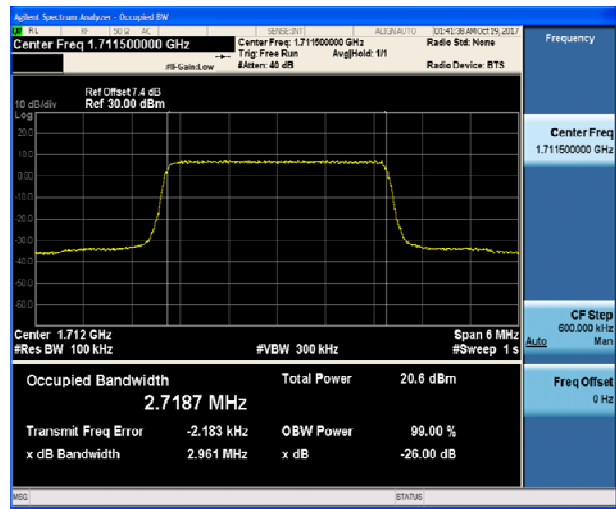

LTE Band 4 16QAM 1.4MHz CH-Low

LTE Band 4 16QAM 3MHz CH-Low

LTE Band 4 16QAM 1.4MHz CH-Middle

LTE Band 4 16QAM 3MHz CH-Middle

LTE Band 4 16QAM 1.4MHz CH-High

LTE Band 4 16QAM 3MHz CH-High

LTE Band 4 16QAM 5MHz CH-Low

LTE Band 4 16QAM 10MHz CH-Low

LTE Band 4 16QAM 5MHz CH-Middle

LTE Band 4 16QAM 10MHz CH-Middle

LTE Band 4 16QAM 5MHz CH-High

LTE Band 4 16QAM 10MHz CH-High

LTE Band 4 16QAM 15MHz CH-Low

LTE Band 4 16QAM 20MHz CH-Low