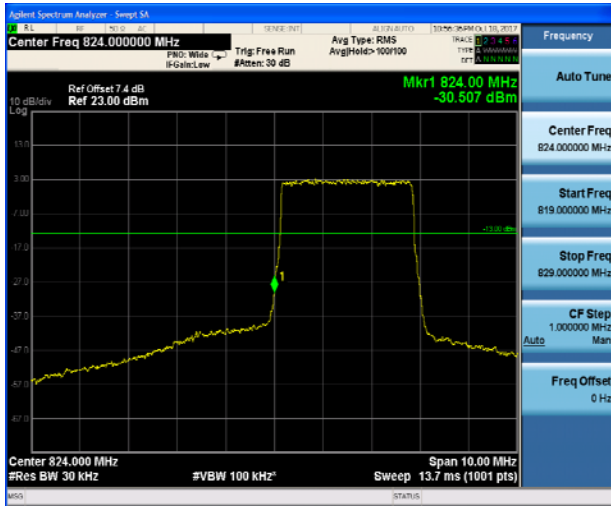

LTE Band 5 16QAM 1.4MHz CH-Low 1RB

LTE Band 5 16QAM 1.4MHz CH-High 1RB

LTE Band 5 16QAM 1.4MHz CH-Low 100%RB

LTE Band 5 16QAM 1.4MHz CH-High 100%RB

LTE Band 5 16QAM 3MHz CH-Low 1RB

LTE Band 5 16QAM 3MHz CH-High 1RB

LTE Band 5 16QAM 3MHz CH-Low 100%RB

LTE Band 5 16QAM 3MHz CH-High 100%RB

LTE Band 5 16QAM 5MHz CH-Low 1RB

LTE Band 5 16QAM 5MHz CH-High 1RB

LTE Band 5 16QAM 5MHz CH-Low 100%RB

LTE Band 5 16QAM 5MHz CH-High 100%RB