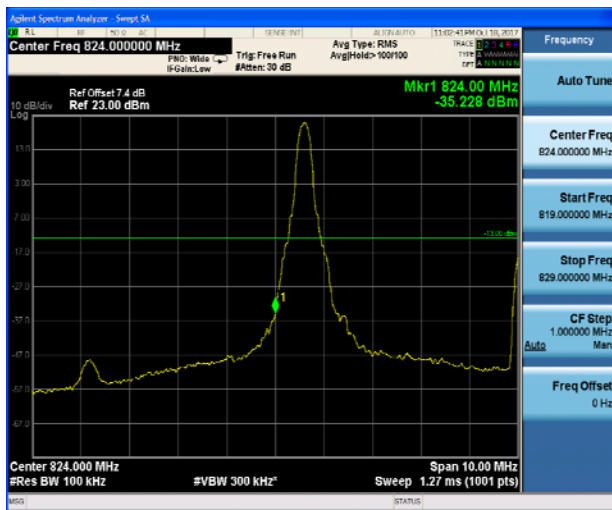

LTE Band 5 QPSK 5MHz CH-Low 100%RB

LTE Band 5 QPSK 5MHz CH-High 100%RB

LTE Band 5 QPSK 10MHz CH-Low 1RB

LTE Band 5 QPSK 10MHz CH-High 1RB

LTE Band 5 QPSK 10MHz CH-Low 100%RB

LTE Band 5 QPSK 10MHz CH-High 100%RB

LTE Band 5 16QAM 1.4MHz CH-Low 1RB

LTE Band 5 16QAM 1.4MHz CH-High 1RB

LTE Band 5 16QAM 1.4MHz CH-Low 100%RB

LTE Band 5 16QAM 1.4MHz CH-High 100%RB

LTE Band 5 16QAM 3MHz CH-Low 1RB

LTE Band 5 16QAM 3MHz CH-High 1RB