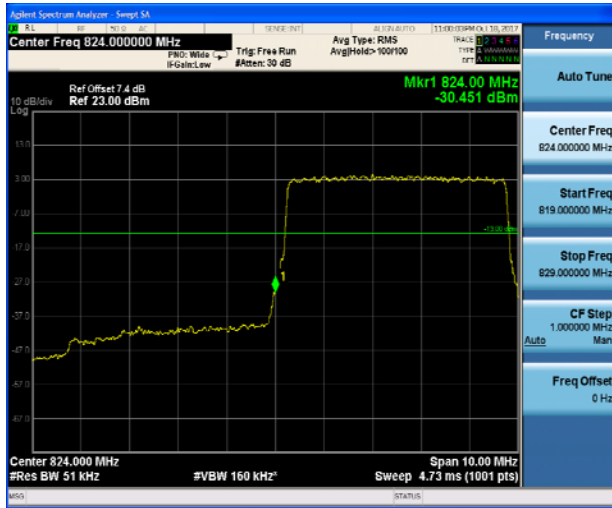

LTE Band 5 QPSK 5MHz CH-Low 100%RB

LTE Band 5 QPSK 5MHz CH-High 100%RB

LTE Band 5 QPSK 10MHz CH-Low 1RB

LTE Band 5 QPSK 10MHz CH-High 1RB

LTE Band 5 QPSK 10MHz CH-Low 100%RB

LTE Band 5 QPSK 10MHz CH-High 100%RB

LTE Band 5 16QAM 1.4MHz CH-Low 1RB

LTE Band 5 16QAM 1.4MHz CH-High 1RB

LTE Band 5 16QAM 1.4MHz CH-Low 100%RB

LTE Band 5 16QAM 1.4MHz CH-High 100%RB

LTE Band 5 16QAM 3MHz CH-Low 1RB

LTE Band 5 16QAM 3MHz CH-High 1RB