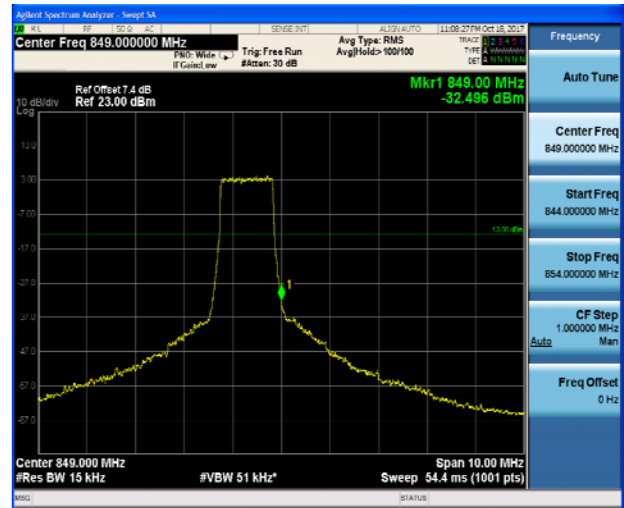

LTE Band 5 16QAM 1.4MHz CH-Low 1RB

LTE Band 5 16QAM 1.4MHz CH-High 1RB

LTE Band 5 16QAM 1.4MHz CH-Low 100%RB

LTE Band 5 16QAM 1.4MHz CH-High 100%RB

LTE Band 5 16QAM 3MHz CH-Low 1RB

LTE Band 5 16QAM 3MHz CH-High 1RB

LTE Band 5 16QAM 3MHz CH-Low 100%RB

LTE Band 5 16QAM 3MHz CH-High 100%RB

LTE Band 5 16QAM 5MHz CH-Low 1RB

LTE Band 5 16QAM 5MHz CH-High 1RB

LTE Band 5 16QAM 5MHz CH-Low 100%RB

LTE Band 5 16QAM 5MHz CH-High 100%RB