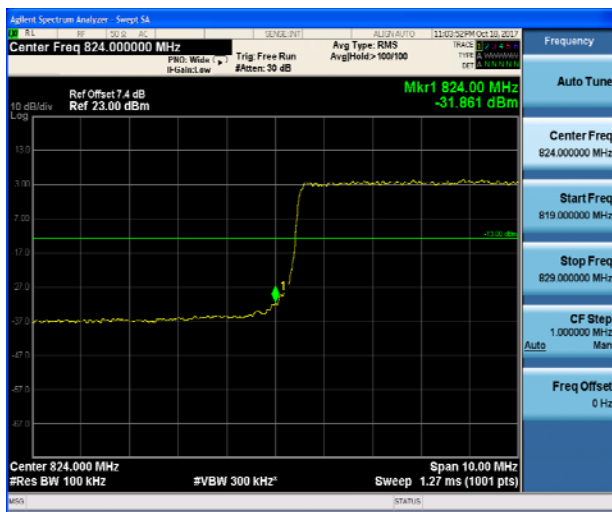

LTE Band 5 QPSK 5MHz CH-Low 100%RB

LTE Band 5 QPSK 5MHz CH-High 100%RB

LTE Band 5 QPSK 10MHz CH-Low 1RB

LTE Band 5 QPSK 10MHz CH-High 1RB

LTE Band 5 QPSK 10MHz CH-Low 100%RB

LTE Band 5 QPSK 10MHz CH-High 100%RB

LTE Band 5 16QAM 1.4MHz CH-Low 1RB

LTE Band 5 16QAM 1.4MHz CH-High 1RB

LTE Band 5 16QAM 1.4MHz CH-Low 100%RB

LTE Band 5 16QAM 1.4MHz CH-High 100%RB

LTE Band 5 16QAM 3MHz CH-Low 1RB

LTE Band 5 16QAM 3MHz CH-High 1RB