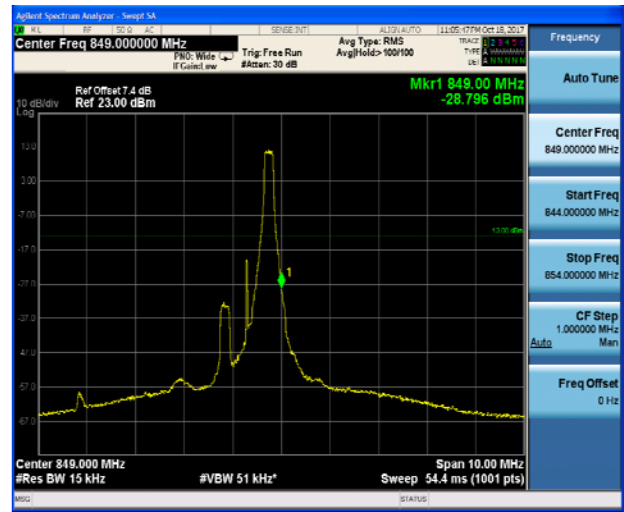

LTE Band 5 QPSK 5MHz CH-Low 100%RB

LTE Band 5 QPSK 5MHz CH-High 100%RB

LTE Band 5 QPSK 10MHz CH-Low 1RB

LTE Band 5 QPSK 10MHz CH-High 1RB

LTE Band 5 QPSK 10MHz CH-Low 100%RB

LTE Band 5 QPSK 10MHz CH-High 100%RB

LTE Band 5 16QAM 1.4MHz CH-Low 1RB

LTE Band 5 16QAM 1.4MHz CH-High 1RB

LTE Band 5 16QAM 1.4MHz CH-Low 100%RB

LTE Band 5 16QAM 1.4MHz CH-High 100%RB

LTE Band 5 16QAM 3MHz CH-Low 1RB

LTE Band 5 16QAM 3MHz CH-High 1RB