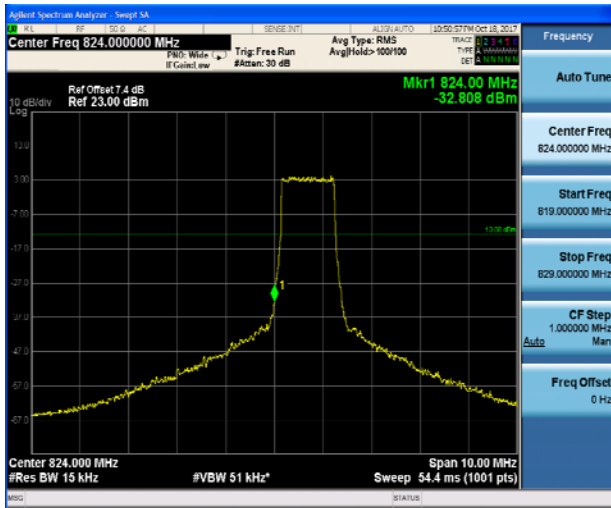

LTE Band 5 QPSK 5MHz CH-Low 100%RB

LTE Band 5 QPSK 5MHz CH-High 100%RB

LTE Band 5 QPSK 10MHz CH-Low 1RB

LTE Band 5 QPSK 10MHz CH-High 1RB

LTE Band 5 QPSK 10MHz CH-Low 100%RB

LTE Band 5 QPSK 10MHz CH-High 100%RB

LTE Band 5 16QAM 1.4MHz CH-Low 1RB

LTE Band 5 16QAM 1.4MHz CH-High 1RB

LTE Band 5 16QAM 1.4MHz CH-Low 100%RB

LTE Band 5 16QAM 1.4MHz CH-High 100%RB

LTE Band 5 16QAM 3MHz CH-Low 1RB

LTE Band 5 16QAM 3MHz CH-High 1RB