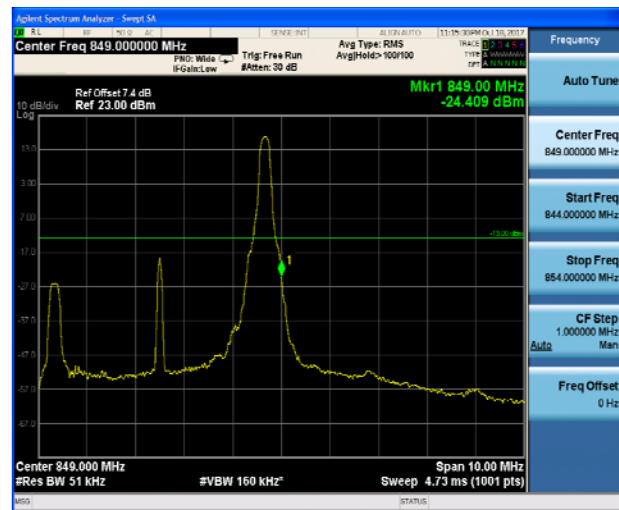

LTE Band 5 16QAM 1.4MHz CH-Low 1RB

LTE Band 5 16QAM 1.4MHz CH-High 1RB

LTE Band 5 16QAM 1.4MHz CH-Low 100%RB

LTE Band 5 16QAM 1.4MHz CH-High 100%RB

LTE Band 5 16QAM 3MHz CH-Low 1RB

LTE Band 5 16QAM 3MHz CH-High 1RB

LTE Band 5 16QAM 3MHz CH-Low 100%RB

LTE Band 5 16QAM 3MHz CH-High 100%RB

LTE Band 5 16QAM 5MHz CH-Low 1RB

LTE Band 5 16QAM 5MHz CH-High 1RB

LTE Band 5 16QAM 5MHz CH-Low 100%RB

LTE Band 5 16QAM 5MHz CH-High 100%RB