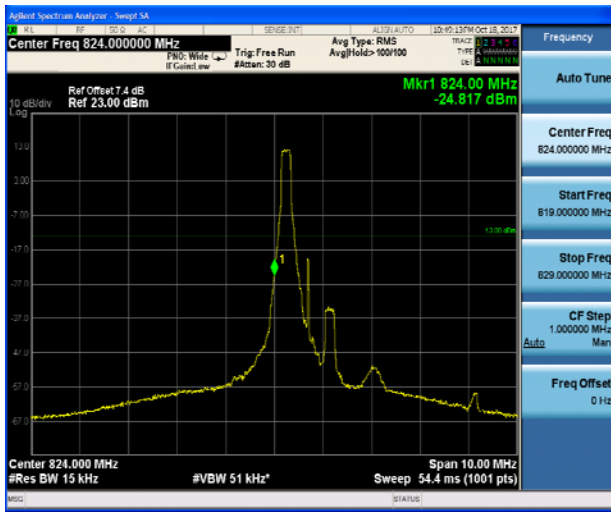

LTE Band 5 QPSK 5MHz CH-Low 100%RB

LTE Band 5 QPSK 5MHz CH-High 100%RB

LTE Band 5 QPSK 10MHz CH-Low 1RB

LTE Band 5 QPSK 10MHz CH-High 1RB

LTE Band 5 QPSK 10MHz CH-Low 100%RB

LTE Band 5 QPSK 10MHz CH-High 100%RB

LTE Band 5 16QAM 1.4MHz CH-Low 1RB

LTE Band 5 16QAM 1.4MHz CH-High 1RB

LTE Band 5 16QAM 1.4MHz CH-Low 100%RB

LTE Band 5 16QAM 1.4MHz CH-High 100%RB

LTE Band 5 16QAM 3MHz CH-Low 1RB

LTE Band 5 16QAM 3MHz CH-High 1RB