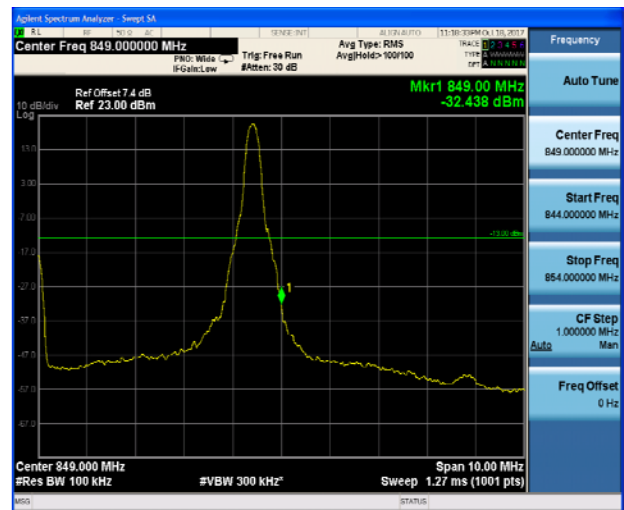

LTE Band 5 QPSK 5MHz CH-Low 100%RB

LTE Band 5 QPSK 5MHz CH-High 100%RB

LTE Band 5 QPSK 10MHz CH-Low 1RB

LTE Band 5 QPSK 10MHz CH-High 1RB

LTE Band 5 QPSK 10MHz CH-Low 100%RB

LTE Band 5 QPSK 10MHz CH-High 100%RB

LTE Band 5 16QAM 1.4MHz CH-Low 1RB

LTE Band 5 16QAM 1.4MHz CH-High 1RB

LTE Band 5 16QAM 1.4MHz CH-Low 100%RB

LTE Band 5 16QAM 1.4MHz CH-High 100%RB

LTE Band 5 16QAM 3MHz CH-Low 1RB

LTE Band 5 16QAM 3MHz CH-High 1RB