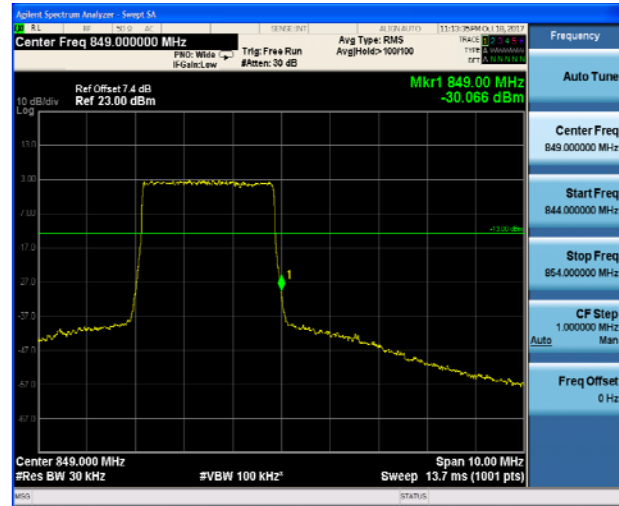

LTE Band 5 16QAM 1.4MHz CH-Low 1RB

LTE Band 5 16QAM 1.4MHz CH-High 1RB

LTE Band 5 16QAM 1.4MHz CH-Low 100%RB

LTE Band 5 16QAM 1.4MHz CH-High 100%RB

LTE Band 5 16QAM 3MHz CH-Low 1RB

LTE Band 5 16QAM 3MHz CH-High 1RB

LTE Band 5 16QAM 3MHz CH-Low 100%RB

LTE Band 5 16QAM 3MHz CH-High 100%RB

LTE Band 5 16QAM 5MHz CH-Low 1RB

LTE Band 5 16QAM 5MHz CH-High 1RB

LTE Band 5 16QAM 5MHz CH-Low 100%RB

LTE Band 5 16QAM 5MHz CH-High 100%RB