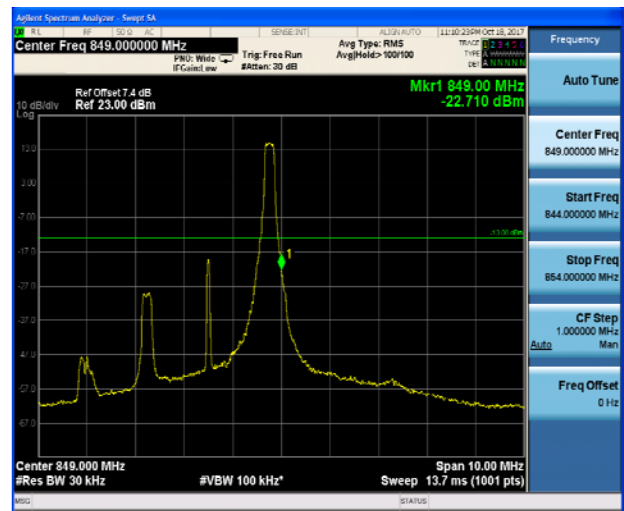

LTE Band 5 16QAM 1.4MHz CH-Low 1RB

LTE Band 5 16QAM 1.4MHz CH-High 1RB

LTE Band 5 16QAM 1.4MHz CH-Low 100%RB

LTE Band 5 16QAM 1.4MHz CH-High 100%RB

LTE Band 5 16QAM 3MHz CH-Low 1RB

LTE Band 5 16QAM 3MHz CH-High 1RB

LTE Band 5 16QAM 3MHz CH-Low 100%RB

LTE Band 5 16QAM 3MHz CH-High 100%RB

LTE Band 5 16QAM 5MHz CH-Low 1RB

LTE Band 5 16QAM 5MHz CH-High 1RB

LTE Band 5 16QAM 5MHz CH-Low 100%RB

LTE Band 5 16QAM 5MHz CH-High 100%RB