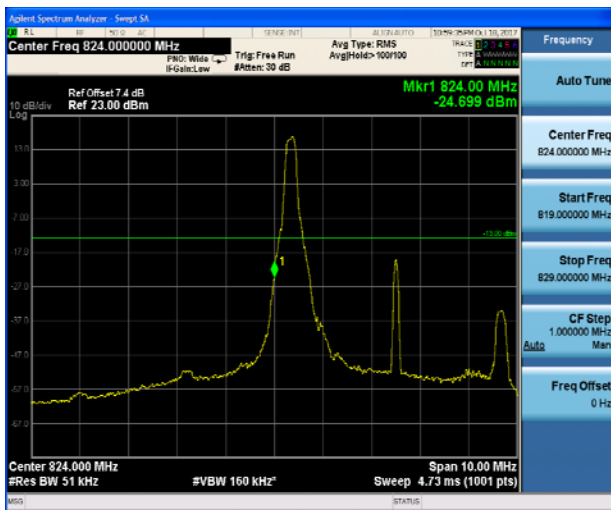

LTE Band 5 16QAM 5MHz CH-Low 1RB

LTE Band 5 16QAM 5MHz CH-High 1RB