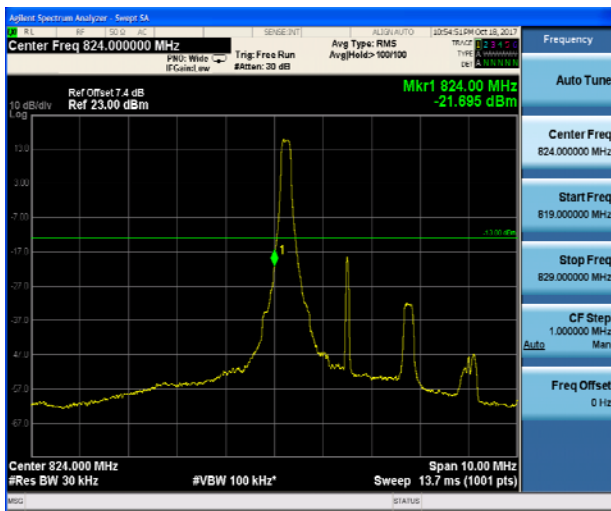

LTE Band 5 16QAM 1.4MHz CH-Low 1RB

LTE Band 5 16QAM 1.4MHz CH-High 1RB

LTE Band 5 16QAM 1.4MHz CH-Low 100%RB

LTE Band 5 16QAM 1.4MHz CH-High 100%RB

LTE Band 5 16QAM 3MHz CH-Low 1RB

LTE Band 5 16QAM 3MHz CH-High 1RB

LTE Band 5 16QAM 3MHz CH-Low 100%RB

LTE Band 5 16QAM 3MHz CH-High 100%RB

LTE Band 5 16QAM 5MHz CH-Low 1RB

LTE Band 5 16QAM 5MHz CH-High 1RB

LTE Band 5 16QAM 5MHz CH-Low 100%RB

LTE Band 5 16QAM 5MHz CH-High 100%RB