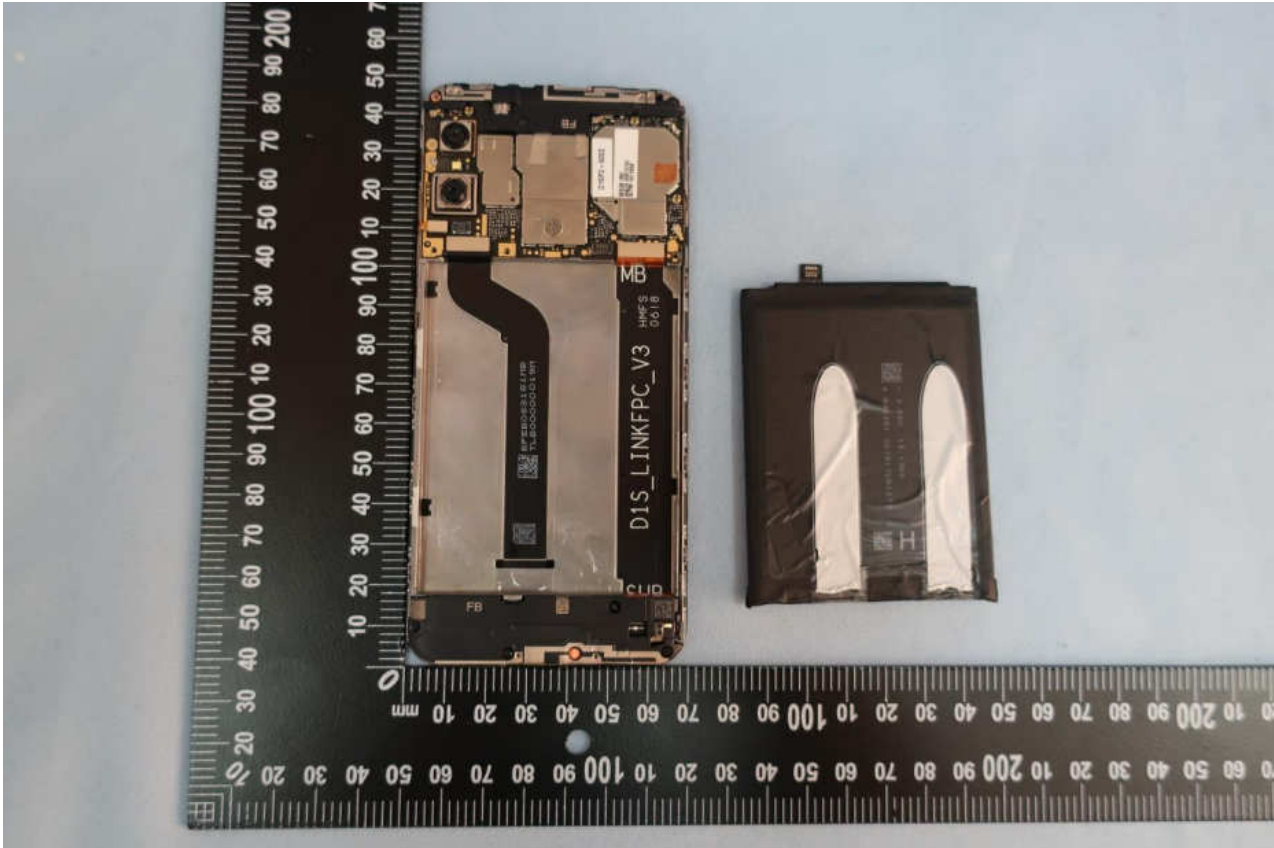

Brand Name: MI / Model Name: M1805D1SG

Brand Name: MI / Model Name: M1805D1SG

Brand Name: MI / Model Name: M1805D1SG

Brand Name: MI / Model Name: M1805D1SG

Bluetooth & WLAN Antenna <Tx / Rx>
GNSS Antenna <Rx>

Brand Name: MI / Model Name: M1805D1SG

Brand Name: MI / Model Name: M1805D1SG

WWAN Main Antenna <Tx / Rx>

Brand Name: MI / Model Name: M1805D1SG

Brand Name: MI / Model Name: M1805D1SG

Brand Name: MI / Model Name: M1805D1SG