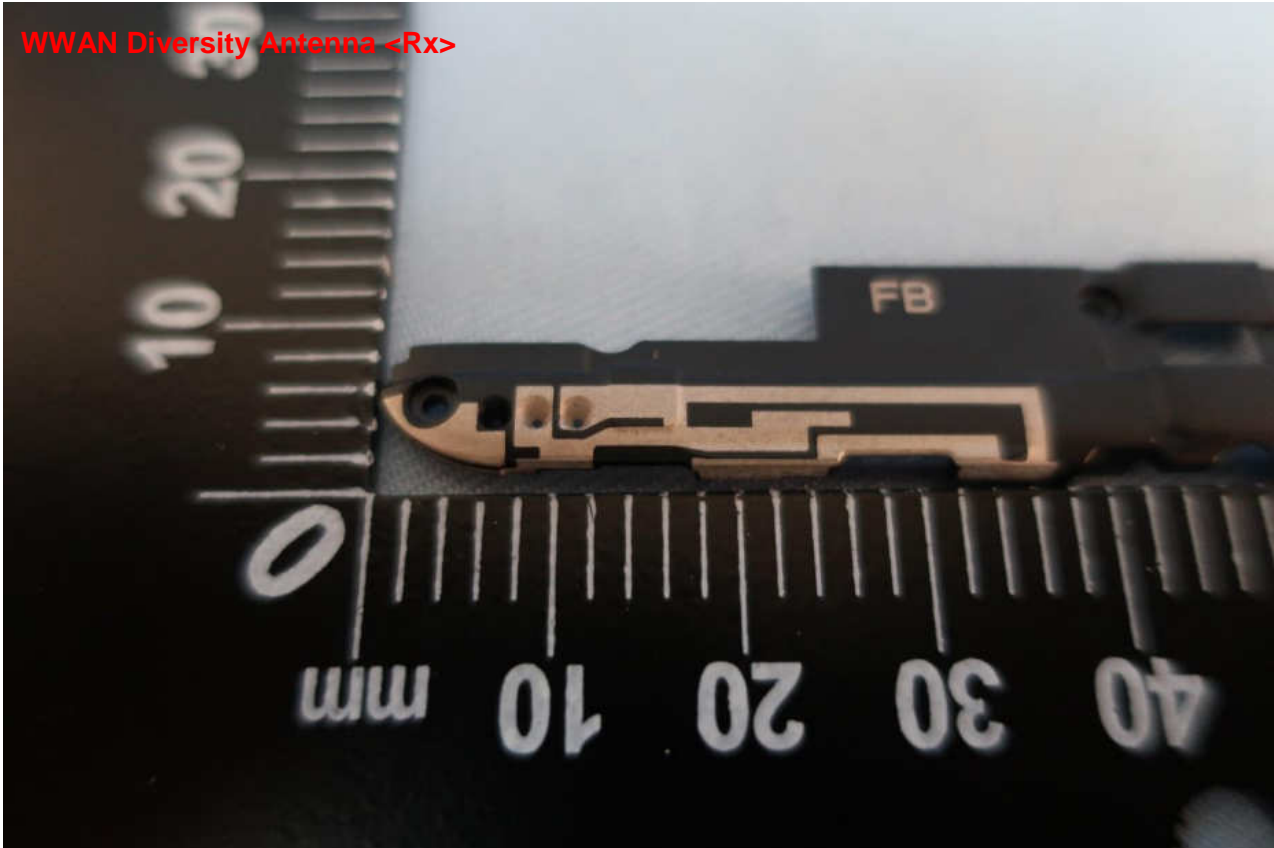

Brand Name: MI / Model Name: M1805D1SG