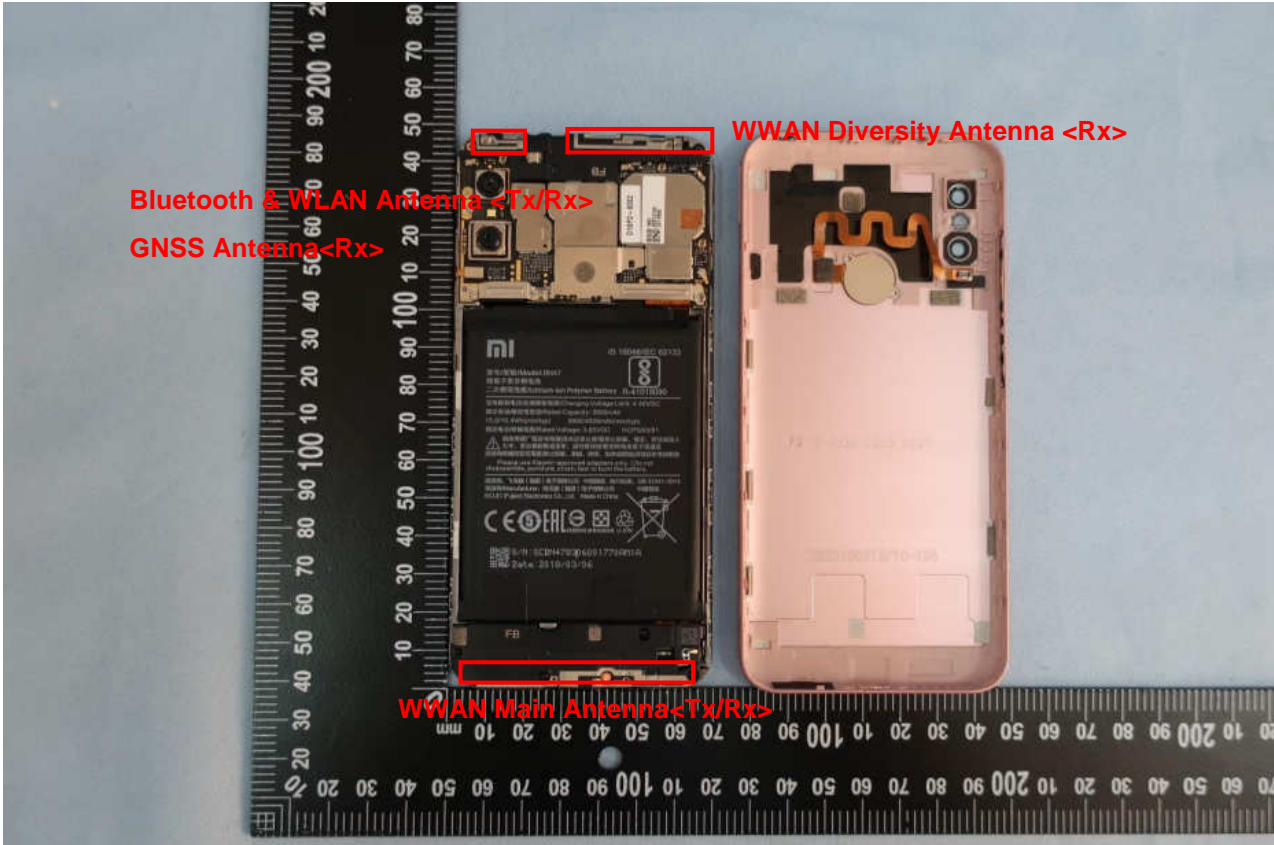

3. Internal Photograph of EUT

Brand Name: MI / Model Name: M1805D1SG

Brand Name: MI / Model Name: M1805D1SG

Brand Name: MI / Model Name: M1805D1SG

Brand Name: MI / Model Name: M1805D1SG

Brand Name: MI / Model Name: M1805D1SG

Brand Name: MI / Model Name: M1805D1SG

Brand Name: MI / Model Name: M1805D1SG

Brand Name: MI / Model Name: M1805D1SG

Brand Name: MI / Model Name: M1805D1SG

Brand Name: MI / Model Name: M1805D1SG

Brand Name: MI / Model Name: M1805D1SG