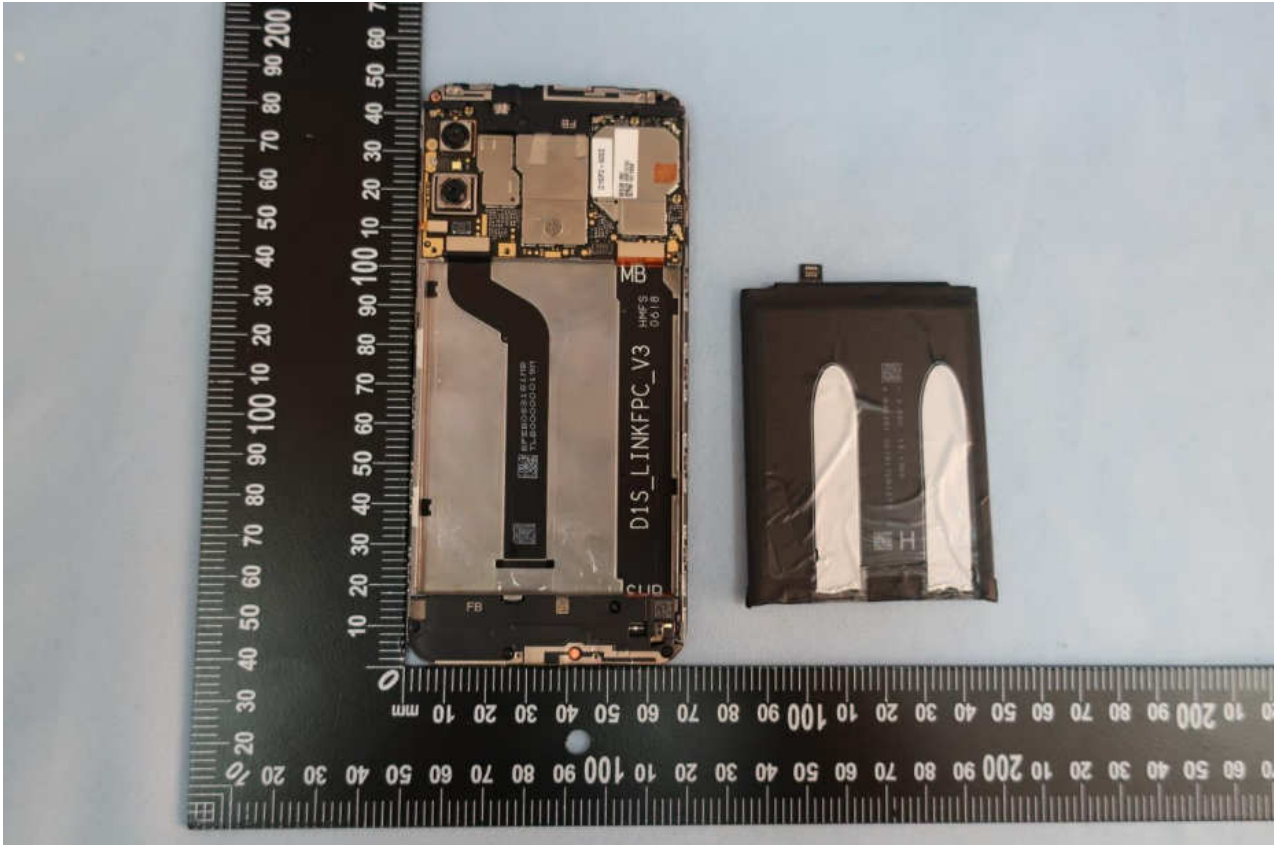

3. Internal Photograph of EUT

Brand Name: MI / Model Name: M1805D1SG

Brand Name: MI / Model Name: M1805D1SG

Brand Name: MI / Model Name: M1805D1SG

Brand Name: MI / Model Name: M1805D1SG

Brand Name: MI / Model Name: M1805D1SG

Brand Name: MI / Model Name: M1805D1SG

Brand Name: MI / Model Name: M1805D1SG

Brand Name: MI / Model Name: M1805D1SG

Brand Name: MI / Model Name: M1805D1SG

Brand Name: MI / Model Name: M1805D1SG

Brand Name: MI / Model Name: M1805D1SG