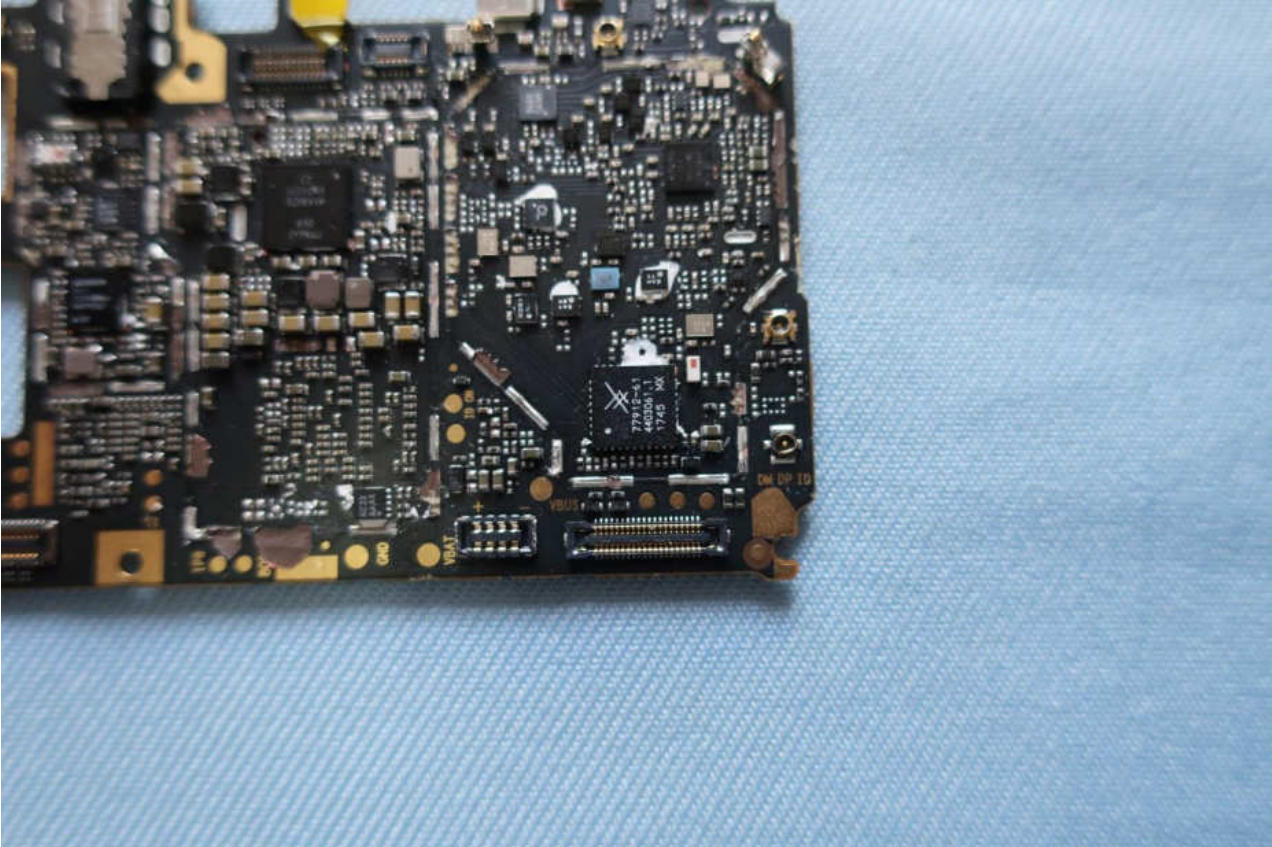

Brand Name: MI / Model Name: M1805D1SG

Brand Name: MI / Model Name: M1805D1SG

Brand Name: MI / Model Name: M1805D1SG

Brand Name: MI / Model Name: M1805D1SG

Brand Name: MI / Model Name: M1805D1SG

Brand Name: MI / Model Name: M1805D1SG

Brand Name: MI / Model Name: M1805D1SG

Brand Name: MI / Model Name: M1805D1SG

Brand Name: MI / Model Name: M1805D1SG

Brand Name: MI / Model Name: M1805D1SG

Bluetooth & WLAN Antenna <Tx / Rx>
GNSS Antenna <Rx>