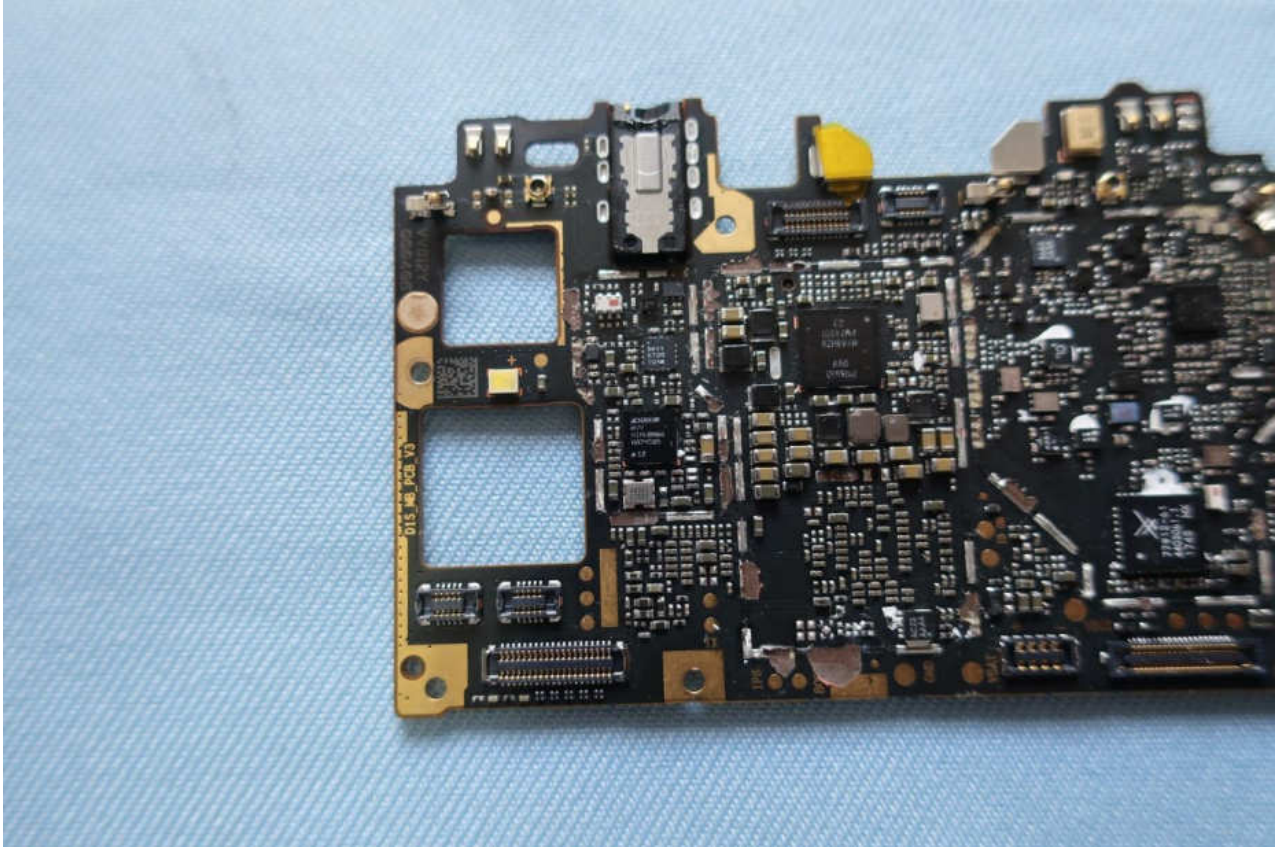

Brand Name: MI / Model Name: M1805D1SG

Brand Name: MI / Model Name: M1805D1SG

Brand Name: MI / Model Name: M1805D1SG

Brand Name: MI / Model Name: M1805D1SG

Brand Name: MI / Model Name: M1805D1SG

Brand Name: MI / Model Name: M1805D1SG

Brand Name: MI / Model Name: M1805D1SG

Brand Name: MI / Model Name: M1805D1SG

Brand Name: MI / Model Name: M1805D1SG

Brand Name: MI / Model Name: M1805D1SG

Bluetooth & WLAN Antenna <Tx / Rx>
GNSS Antenna <Rx>