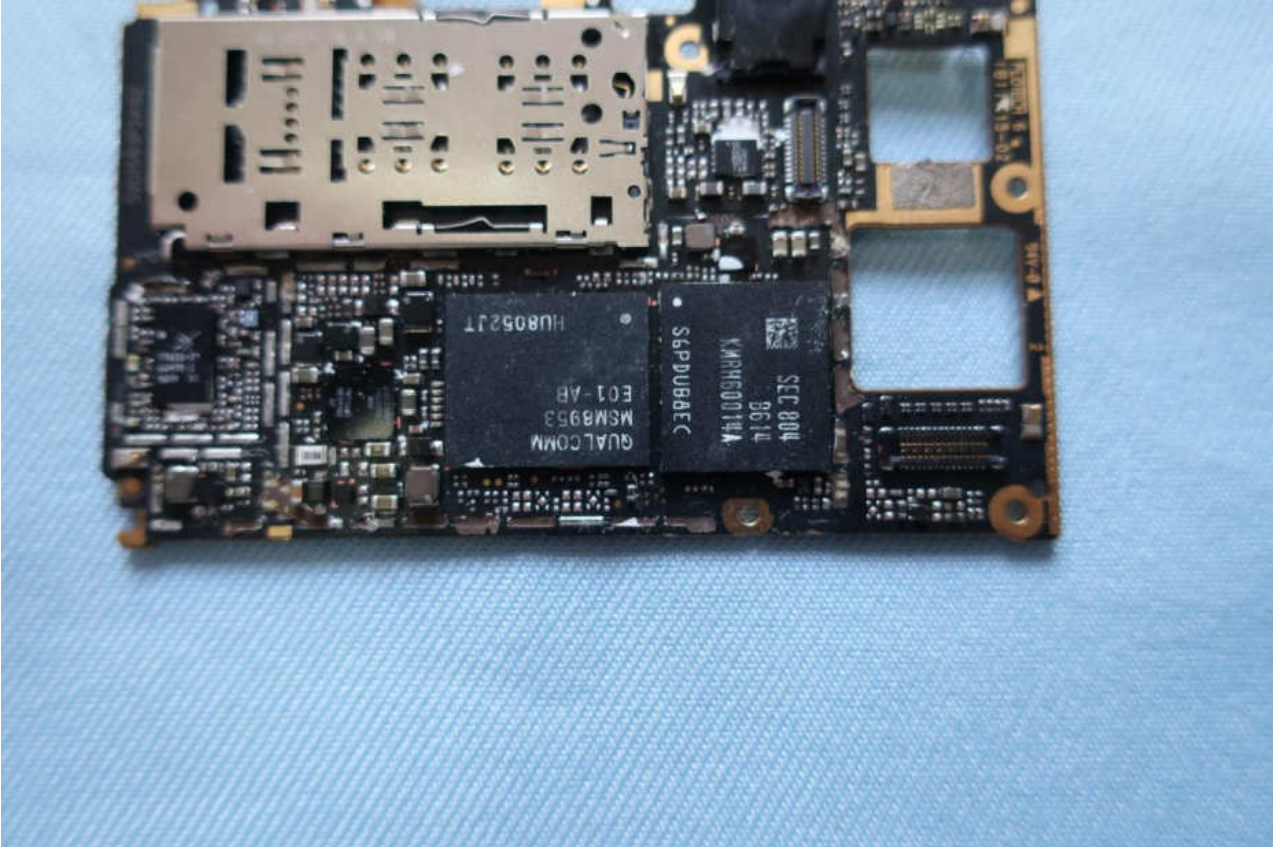

Brand Name: MI / Model Name: M1805D1SG

Brand Name: MI / Model Name: M1805D1SG

Brand Name: MI / Model Name: M1805D1SG

Brand Name: MI / Model Name: M1805D1SG

Brand Name: MI / Model Name: M1805D1SG

Brand Name: MI / Model Name: M1805D1SG

Brand Name: MI / Model Name: M1805D1SG

Brand Name: MI / Model Name: M1805D1SG

Brand Name: MI / Model Name: M1805D1SG

Brand Name: MI / Model Name: M1805D1SG

Bluetooth & WLAN Antenna <Tx / Rx>
GNSS Antenna <Rx>