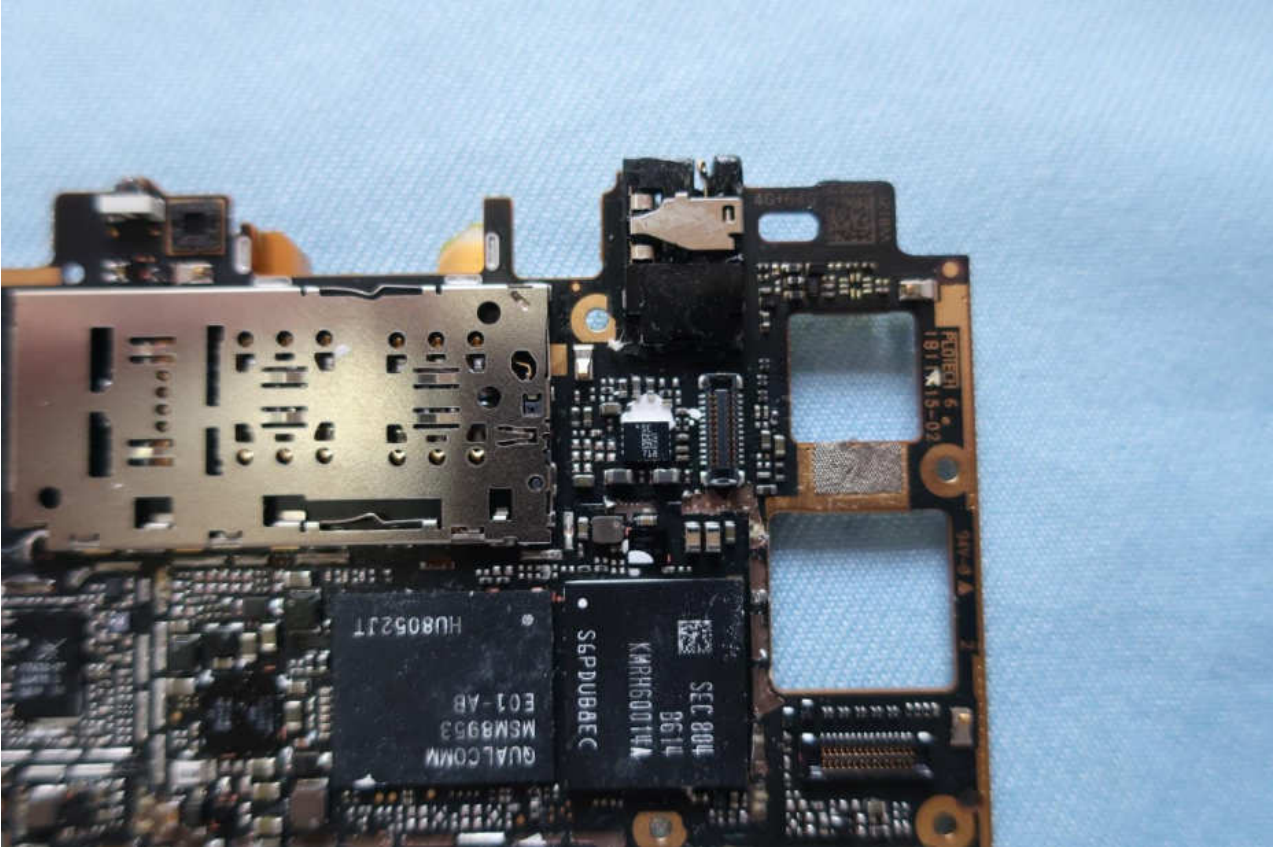

Brand Name: MI / Model Name: M1805D1SG

Brand Name: MI / Model Name: M1805D1SG

Brand Name: MI / Model Name: M1805D1SG

Brand Name: MI / Model Name: M1805D1SG

Brand Name: MI / Model Name: M1805D1SG

Brand Name: MI / Model Name: M1805D1SG

Brand Name: MI / Model Name: M1805D1SG

Brand Name: MI / Model Name: M1805D1SG

Brand Name: MI / Model Name: M1805D1SG

Brand Name: MI / Model Name: M1805D1SG

Bluetooth & WLAN Antenna <Tx / Rx>
GNSS Antenna <Rx>