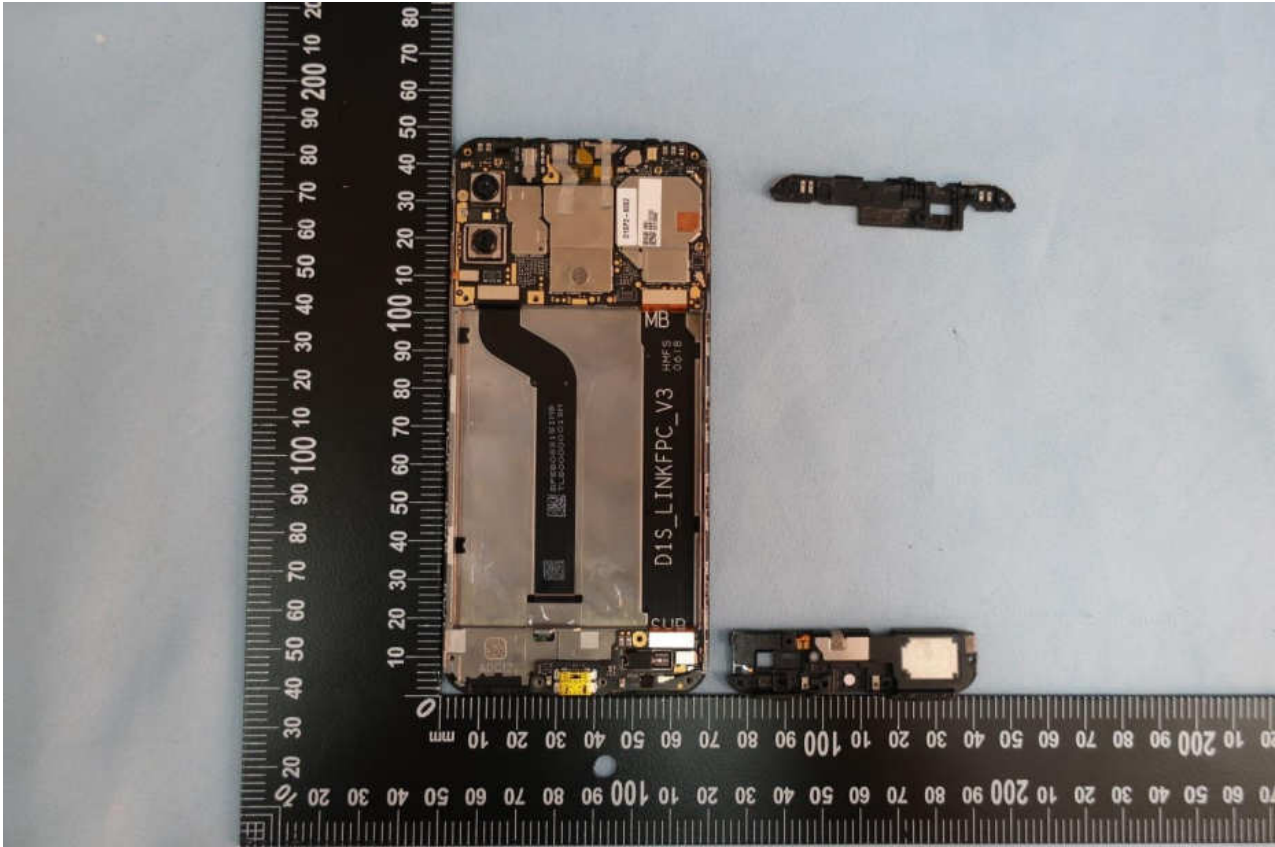

3. Internal Photograph of EUT

Brand Name: MI / Model Name: M1805D1SG

Brand Name: MI / Model Name: M1805D1SG

Brand Name: MI / Model Name: M1805D1SG

Brand Name: MI / Model Name: M1805D1SG

Brand Name: MI / Model Name: M1805D1SG

Brand Name: MI / Model Name: M1805D1SG

Brand Name: MI / Model Name: M1805D1SG

Brand Name: MI / Model Name: M1805D1SG

Brand Name: MI / Model Name: M1805D1SG

Brand Name: MI / Model Name: M1805D1SG

Brand Name: MI / Model Name: M1805D1SG