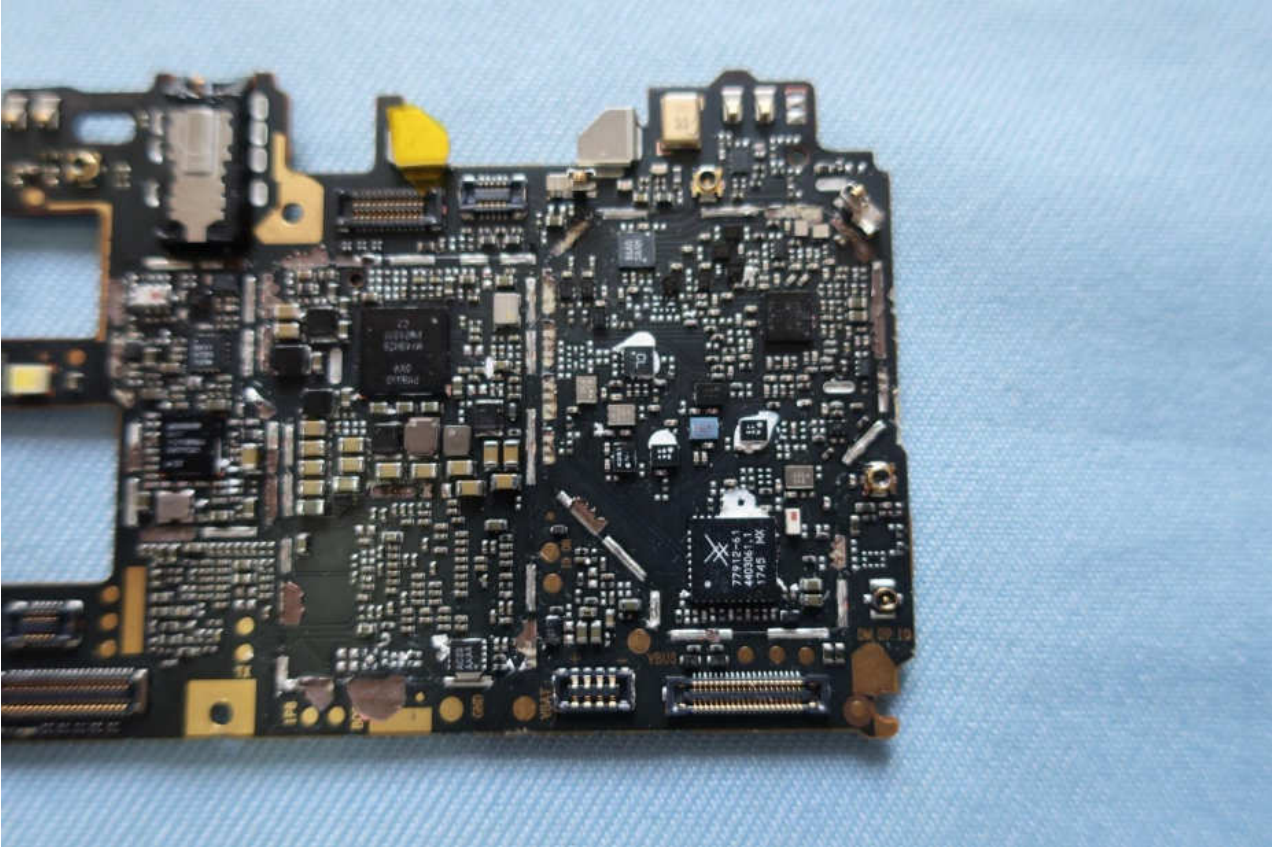

Brand Name: MI / Model Name: M1805D1SG

Brand Name: MI / Model Name: M1805D1SG

Brand Name: MI / Model Name: M1805D1SG

Brand Name: MI / Model Name: M1805D1SG

Brand Name: MI / Model Name: M1805D1SG

Brand Name: MI / Model Name: M1805D1SG

Brand Name: MI / Model Name: M1805D1SG

Brand Name: MI / Model Name: M1805D1SG

Brand Name: MI / Model Name: M1805D1SG

Brand Name: MI / Model Name: M1805D1SG

Bluetooth & WLAN Antenna <Tx / Rx>
GNSS Antenna <Rx>