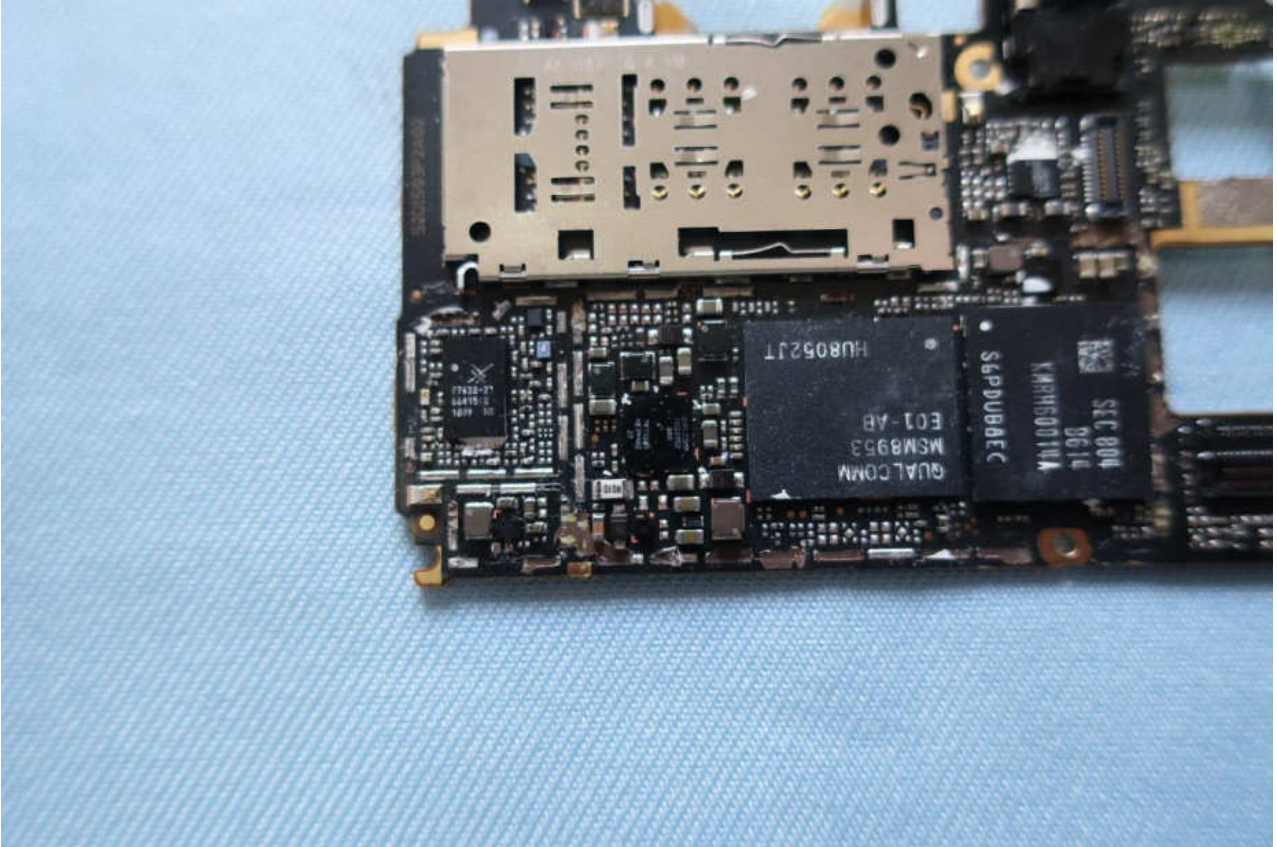

Brand Name: MI / Model Name: M1805D1SG

Brand Name: MI / Model Name: M1805D1SG

Brand Name: MI / Model Name: M1805D1SG

Brand Name: MI / Model Name: M1805D1SG

Brand Name: MI / Model Name: M1805D1SG

Brand Name: MI / Model Name: M1805D1SG

Brand Name: MI / Model Name: M1805D1SG

Brand Name: MI / Model Name: M1805D1SG

Brand Name: MI / Model Name: M1805D1SG

Brand Name: MI / Model Name: M1805D1SG

Bluetooth & WLAN Antenna <Tx / Rx>
GNSS Antenna <Rx>