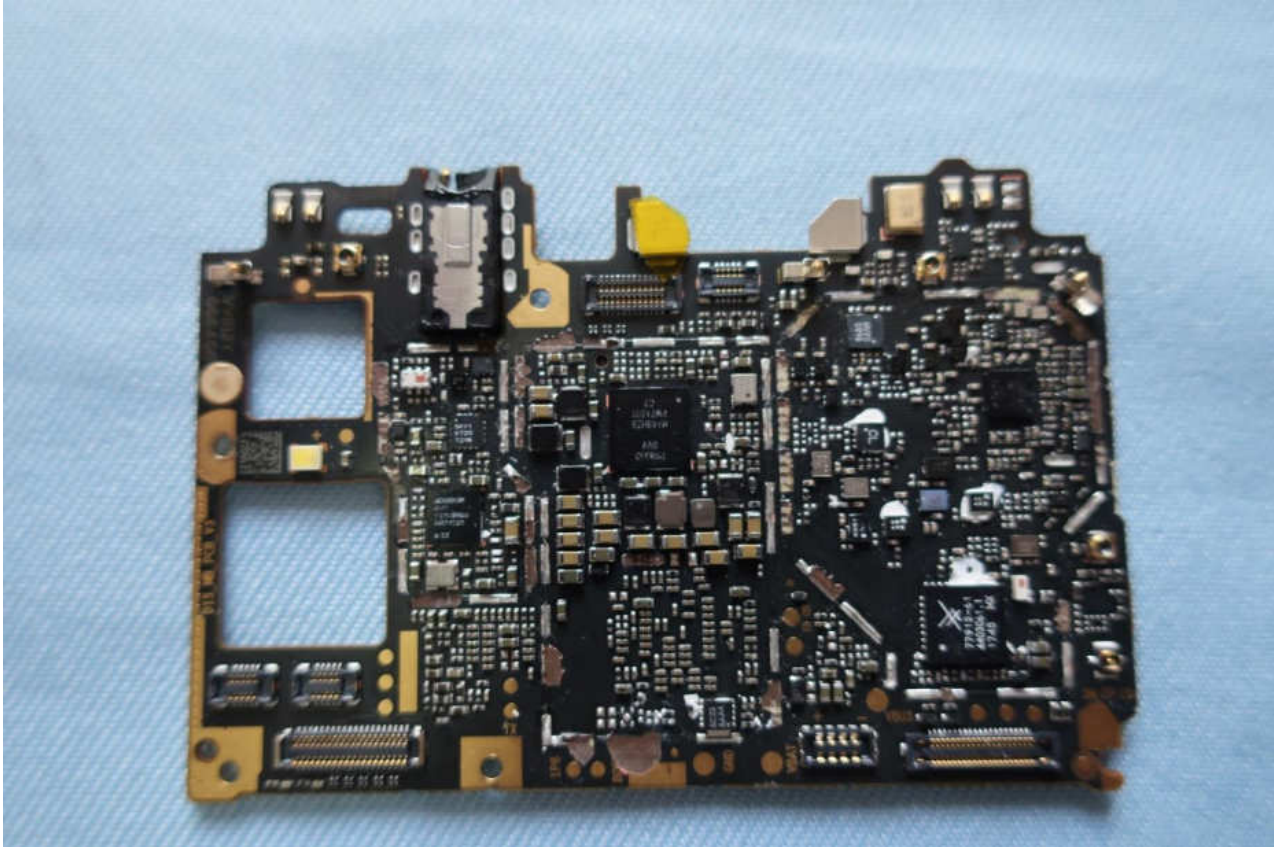

Brand Name: MI / Model Name: M1805D1SG

Brand Name: MI / Model Name: M1805D1SG

Brand Name: MI / Model Name: M1805D1SG

Brand Name: MI / Model Name: M1805D1SG

Brand Name: MI / Model Name: M1805D1SG

Brand Name: MI / Model Name: M1805D1SG

Brand Name: MI / Model Name: M1805D1SG

Brand Name: MI / Model Name: M1805D1SG

Brand Name: MI / Model Name: M1805D1SG

Brand Name: MI / Model Name: M1805D1SG

Bluetooth & WLAN Antenna <Tx / Rx>
GNSS Antenna <Rx>