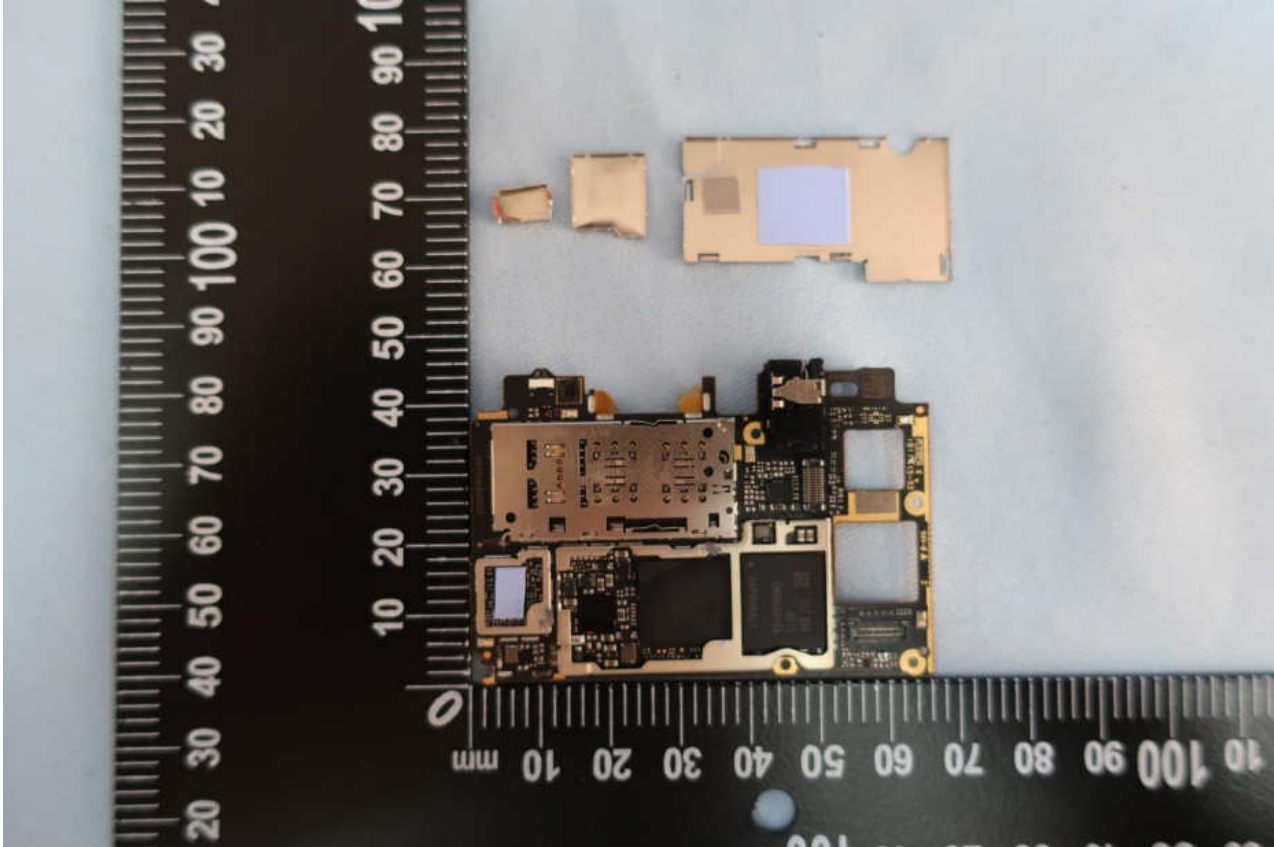

3. Internal Photograph of EUT

Brand Name: MI / Model Name: M1805D1SG

Brand Name: MI / Model Name: M1805D1SG

Brand Name: MI / Model Name: M1805D1SG

Brand Name: MI / Model Name: M1805D1SG

Brand Name: MI / Model Name: M1805D1SG

Brand Name: MI / Model Name: M1805D1SG

Brand Name: MI / Model Name: M1805D1SG

Brand Name: MI / Model Name: M1805D1SG

Brand Name: MI / Model Name: M1805D1SG

Brand Name: MI / Model Name: M1805D1SG

Brand Name: MI / Model Name: M1805D1SG