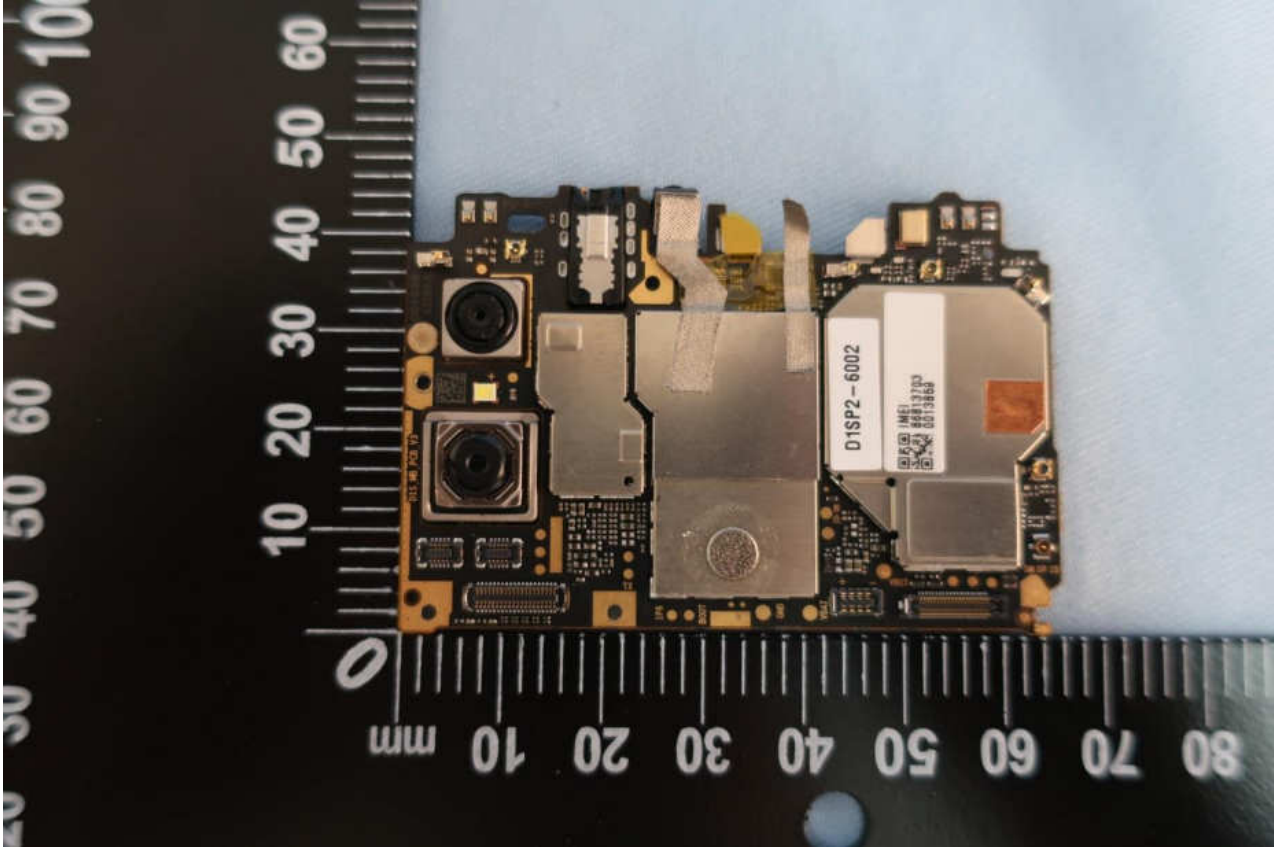

3. Internal Photograph of EUT

Brand Name: MI / Model Name: M1805D1SG

Brand Name: MI / Model Name: M1805D1SG

Brand Name: MI / Model Name: M1805D1SG

Brand Name: MI / Model Name: M1805D1SG

Brand Name: MI / Model Name: M1805D1SG

Brand Name: MI / Model Name: M1805D1SG

Brand Name: MI / Model Name: M1805D1SG

Brand Name: MI / Model Name: M1805D1SG

Brand Name: MI / Model Name: M1805D1SG

Brand Name: MI / Model Name: M1805D1SG

Brand Name: MI / Model Name: M1805D1SG