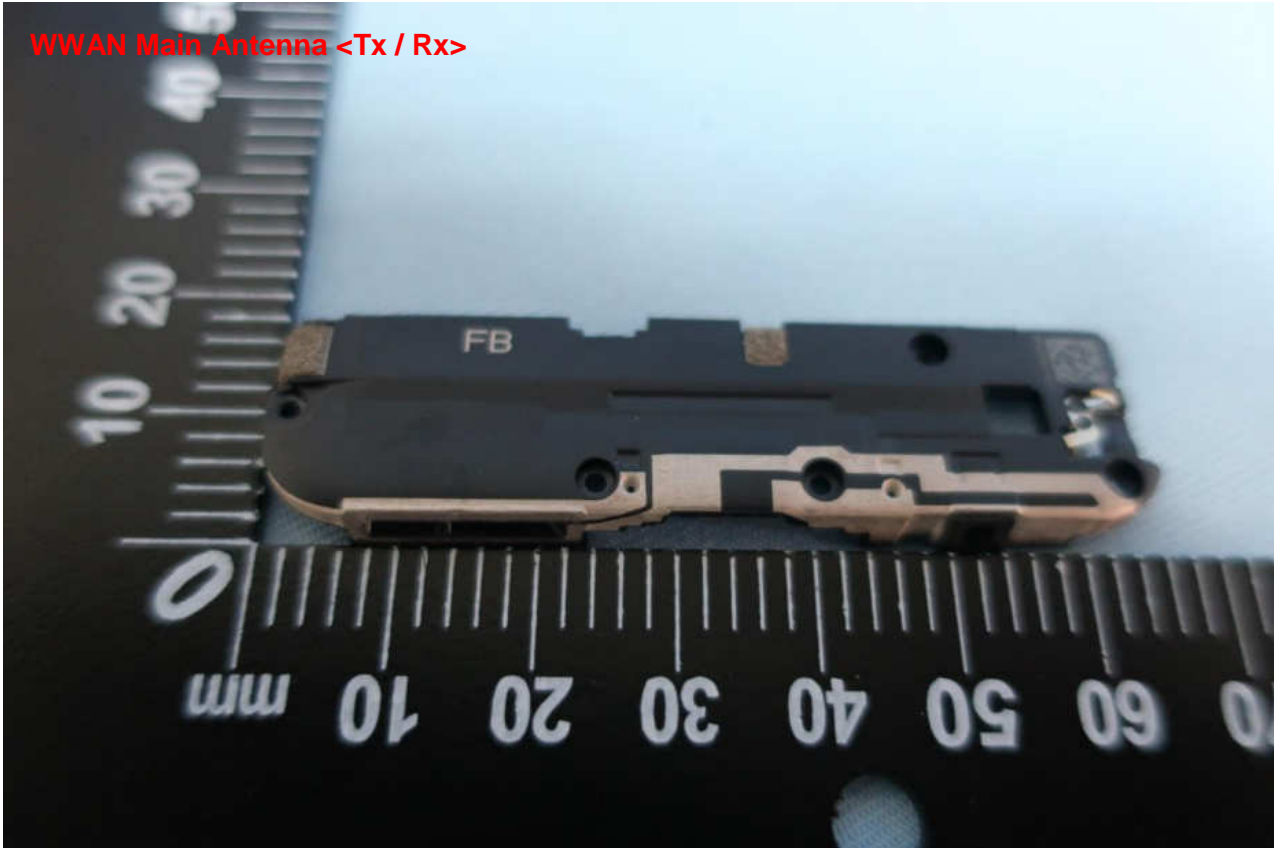

Brand Name: MI / Model Name: M1805D1SG

WWAN Main Antenna <Tx / Rx>