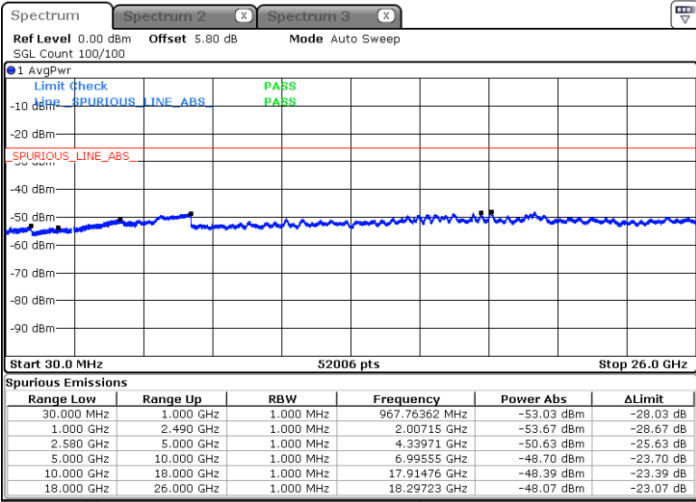

Lowest Channel / QPSK

Date: 4 NOV. 2018 14:39:53

Lowest Channel / 16QAM

Date: 4 NOV. 2018 14:40:46

LTE Band 7 / 20MHz

Middle Channel / QPSK

Middle Channel / 16QAM

Date: 4 NOV.2018 14:42:33

Date: 4 NOV.2018 14:41:40

Highest Channel / QPSK

Highest Channel / 16QAM

Date: 4 NOV.2018 14:43:27

Date: 4 NOV.2018 14:44:20

LTE Band 7 / 5MHz

Lowest Channel / 64QAM

Middle Channel / 64QAM

Date: 4 NOV.2018 14:50:33

Date: 4 NOV.2018 14:51:26

Highest Channel / 64QAM

Date: 4 NOV.2018 14:52:20

LTE Band 7 / 10MHz

Lowest Channel / 64QAM

Middle Channel / 64QAM

Date: 4.NOV.2018 14:56:33

Date: 4.NOV.2018 14:57:26

Highest Channel / 64QAM

Date: 4.NOV.2018 14:58:19

LTE Band 7 / 15MHz

Lowest Channel / 64QAM

Middle Channel / 64QAM

Date: 4.NOV.2018 15:04:51

Date: 4.NOV.2018 15:05:44