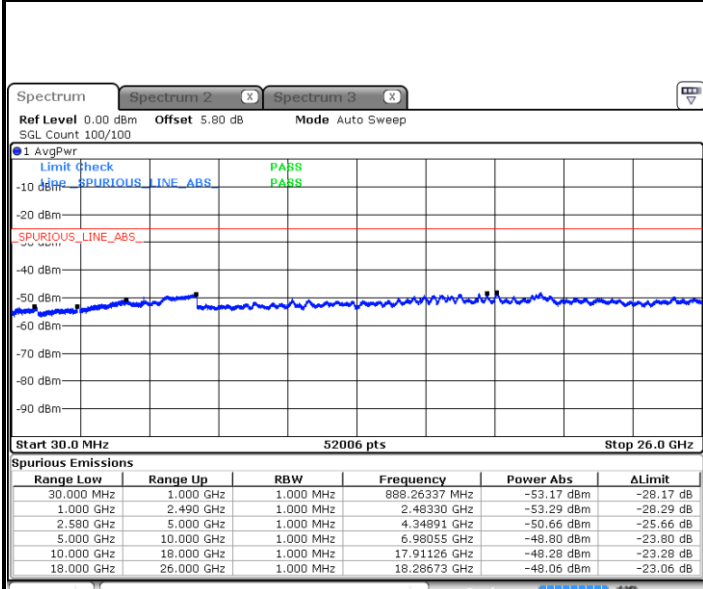

Date: 4 NOV.2018 13:50:05

Date: 4 NOV.2018 13:50:58

Middle Channel / QPSK

Middle Channel / 16QAM

Date: 4 NOV.2018 13:52:44

Date: 4 NOV.2018 13:51:51

LTE Band 7 / 5MHz

Highest Channel / QPSK

Date: 4 NOV. 2018 13:53:38

Highest Channel / 16QAM

Date: 4 NOV. 2018 13:54:31

LTE Band 7 / 10MHz

Lowest Channel / QPSK

Date: 4 NOV. 2018 14:06:41

Lowest Channel / 16QAM

Date: 4 NOV. 2018 14:07:34

LTE Band 7 / 10MHz

Middle Channel / QPSK

Middle Channel / 16QAM

Date: 4 NOV.2018 14:09:21

Date: 4 NOV.2018 14:08:27

Highest Channel / QPSK

Highest Channel / 16QAM

Date: 4 NOV.2018 14:10:14