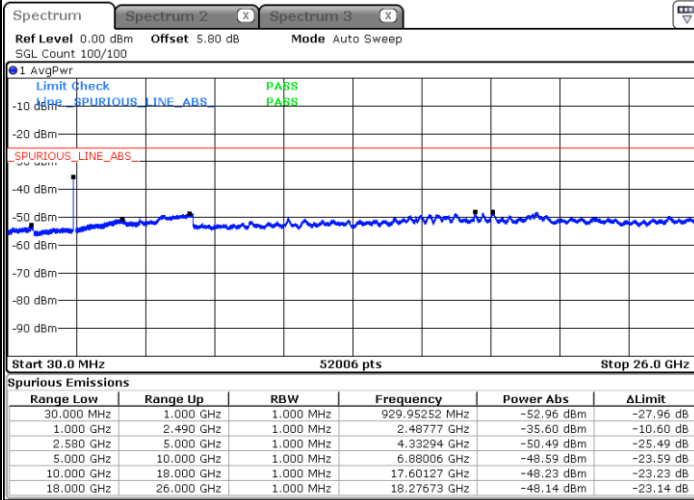

LTE Band 7 / 10MHz

Middle Channel / QPSK

Middle Channel / 16QAM

Date: 4 NOV.2018 14:09:21

Date: 4 NOV.2018 14:08:27

Highest Channel / QPSK

Highest Channel / 16QAM

Date: 4 NOV.2018 14:10:14

Date: 4 NOV.2018 14:11:07

LTE Band 7 / 15MHz

Lowest Channel / QPSK

Lowest Channel / 16QAM

Date: 4.NOV.2018 14:23:17

Date: 4.NOV.2018 14:24:10

Middle Channel / QPSK

Middle Channel / 16QAM

Date: 4.NOV.2018 14:25:57

Date: 4.NOV.2018 14:25:04

LTE Band7 / 15MHz

Highest Channel / QPSK

Date: 4 NOV. 2018 14:26:50

Highest Channel / 16QAM

Date: 4 NOV. 2018 14:27:44

LTE Band 7 / 20MHz