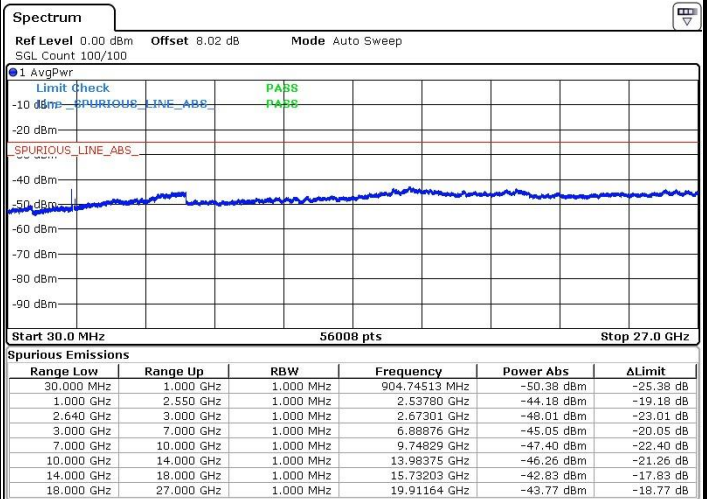

LTE Band 38 / 10MHz

Middle Channel / QPSK

Middle Channel / 16QAM

Date: 12.NOV.2018 13:20:35

Date: 12.NOV.2018 13:19:44

Highest Channel / QPSK

Highest Channel / 16QAM

Date: 12.NOV.2018 13:21:34

Date: 12.NOV.2018 13:22:28

LTE Band 38 / 15MHz

Lowest Channel / QPSK

Lowest Channel / 16QAM

Date: 12.NOV.2018 11:17:12

Date: 12.NOV.2018 11:18:18

Middle Channel / QPSK

Middle Channel / 16QAM

Date: 12.NOV.2018 11:22:56

Date: 12.NOV.2018 11:22:08

LTE Band 38 / 15MHz

Highest Channel / QPSK

Date: 12.NOV.2018 11:24:15

Highest Channel / 16QAM

Date: 12.NOV.2018 11:25:06

LTE Band 38 / 20MHz

Lowest Channel / QPSK

Date: 12.NOV.2018 12:49:53

Lowest Channel / 16QAM

Date: 12.NOV.2018 12:50:42