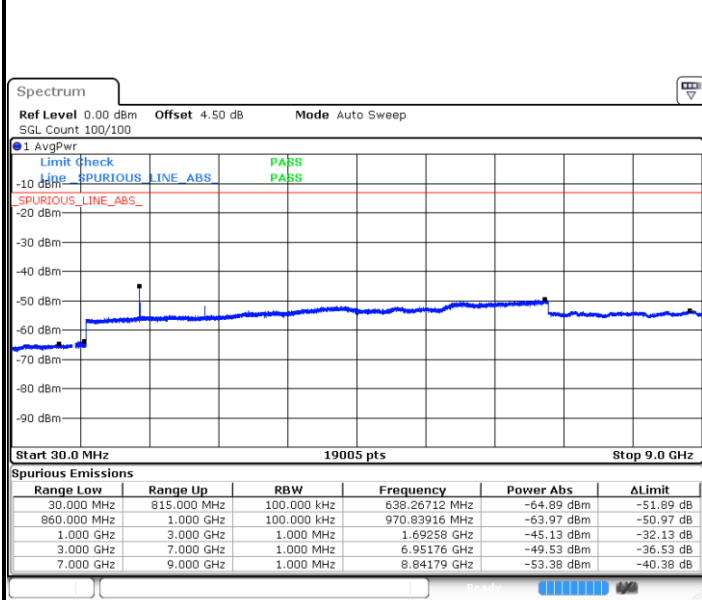

Date: 28.OCT.2018 21:12:03

LTE Band 5 / 1.4MHz

Lowest Channel / 64QAM

Middle Channel / 64QAM

Date: 28.OCT.2018 21:25:33

Date: 28.OCT.2018 21:26:27

Highest Channel / 64QAM

Date: 28.OCT.2018 21:31:18

LTE Band 5 / 3MHz

Lowest Channel / 64QAM

Date: 28.OCT.2018 21:36:44

Middle Channel / 64QAM

Date: 28.OCT.2018 21:37:38

Highest Channel / 64QAM

Date: 28.OCT.2018 21:42:29

**LTE Band 5 / 5MHz**

**Lowest Channel / 64QAM**

Date: 28.OCT.2018 21:47:01

**Middle Channel / 64QAM**

Date: 28.OCT.2018 21:47:55

**Highest Channel / 64QAM**

Date: 28.OCT.2018 21:52:46

**LTE Band 5 / 10MHz**

**Lowest Channel / 64QAM**

Date: 28.OCT.2018 21:57:18

**Middle Channel / 64QAM**

Date: 28.OCT.2018 21:58:11

**Highest Channel / 64QAM**

Date: 28.OCT.2018 22:03:03

LTE Band 7 / 5MHz

Lowest Channel / QPSK

Lowest Channel / 16QAM