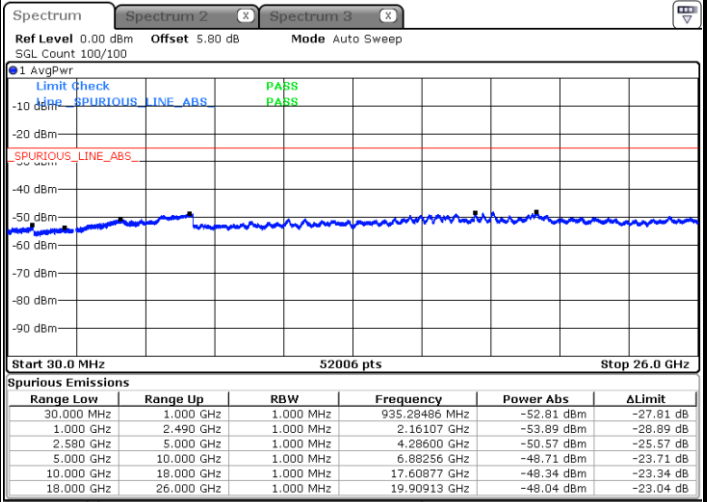

Date: 4 NOV.2018 13:50:05

Date: 4 NOV.2018 13:50:58

Middle Channel / QPSK

Middle Channel / 16QAM

Date: 4 NOV.2018 13:52:44

Date: 4 NOV.2018 13:51:51

LTE Band 7 / 5MHz

Highest Channel / QPSK

Date: 4 NOV. 2018 13:53:38

Highest Channel / 16QAM

Date: 4 NOV. 2018 13:54:31

LTE Band 7 / 10MHz

Lowest Channel / QPSK

Date: 4 NOV. 2018 14:06:41

Lowest Channel / 16QAM

Date: 4 NOV. 2018 14:07:34

LTE Band 7 / 10MHz

Middle Channel / QPSK

Middle Channel / 16QAM

Date: 4 NOV.2018 14:09:21

Date: 4 NOV.2018 14:08:27

Highest Channel / QPSK

Highest Channel / 16QAM

Date: 4 NOV.2018 14:10:14