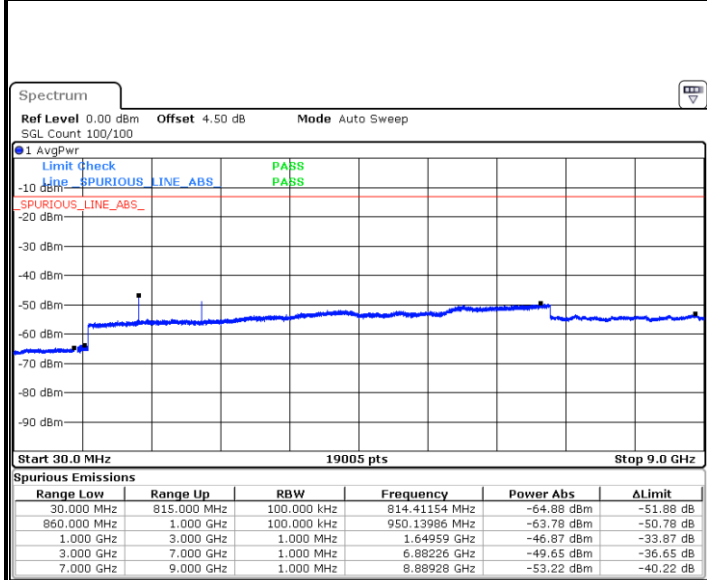

LTE Band 5 / 3MHz

Lowest Channel / 64QAM

Date: 28.OCT.2018 21:36:44

Middle Channel / 64QAM

Date: 28.OCT.2018 21:37:38

Highest Channel / 64QAM

Date: 28.OCT.2018 21:42:29

**LTE Band 5 / 5MHz**

**Lowest Channel / 64QAM**

Date: 28.OCT.2018 21:47:01

**Middle Channel / 64QAM**

Date: 28.OCT.2018 21:47:55

**Highest Channel / 64QAM**

Date: 28.OCT.2018 21:52:46

**LTE Band 5 / 10MHz**

**Lowest Channel / 64QAM**

Date: 28.OCT.2018 21:57:18

**Middle Channel / 64QAM**

Date: 28.OCT.2018 21:58:11

**Highest Channel / 64QAM**

Date: 28.OCT.2018 22:03:03

LTE Band 7 / 5MHz

Lowest Channel / QPSK

Lowest Channel / 16QAM

Date: 4 NOV.2018 13:50:05

Date: 4 NOV.2018 13:50:58

Middle Channel / QPSK

Middle Channel / 16QAM

Date: 4 NOV.2018 13:52:44

Date: 4 NOV.2018 13:51:51

LTE Band 7 / 5MHz

Highest Channel / QPSK