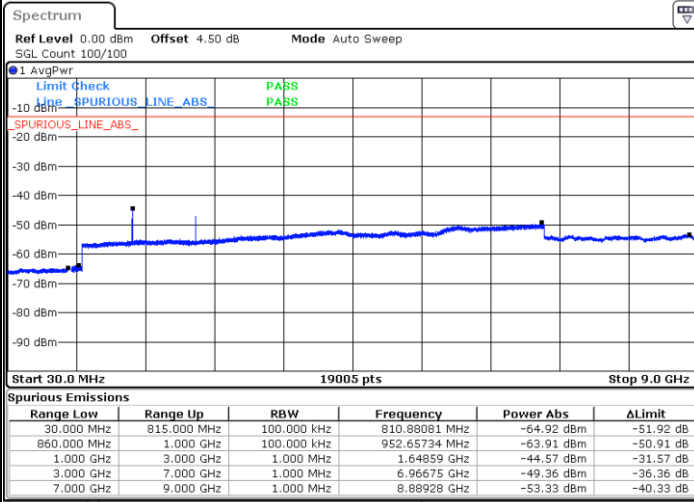

LTE Band 5 / 10MHz

Middle Channel / QPSK

Date: 28.OCT.2018 21:02:07

Middle Channel / 16QAM

Date: 28.OCT.2018 21:03:01

Highest Channel / QPSK

Date: 28.OCT.2018 21:11:10

Highest Channel / 16QAM

Date: 28.OCT.2018 21:12:03

LTE Band 5 / 1.4MHz

Lowest Channel / 64QAM

Middle Channel / 64QAM

Date: 28.OCT.2018 21:25:33

Date: 28.OCT.2018 21:26:27

Highest Channel / 64QAM

Date: 28.OCT.2018 21:31:18