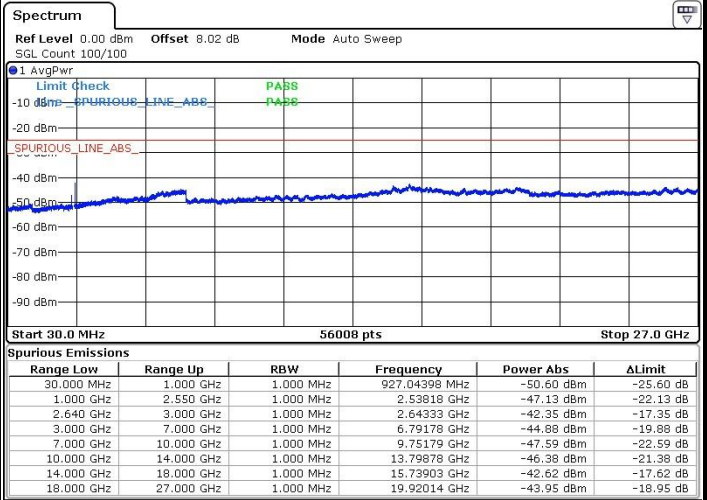

Date: 12.NOV.2018 13:03:20

Date: 12.NOV.2018 13:02:34

LTE Band 38 / 5MHz

Highest Channel / QPSK

Date: 12.NOV.2018 13:04:11

Ready

Highest Channel / 16QAM

Date: 12.NOV.2018 13:05:02

Ready

LTE Band 38 / 10MHz

Lowest Channel / QPSK

Date: 12.NOV.2018 13:16:26

Ready

Lowest Channel / 16QAM

Date: 12.NOV.2018 13:17:18

Ready

LTE Band 38 / 10MHz

Middle Channel / QPSK

Middle Channel / 16QAM

Date: 12.NOV.2018 13:20:35

Date: 12.NOV.2018 13:19:44

Highest Channel / QPSK

Highest Channel / 16QAM

Date: 12.NOV.2018 13:21:34