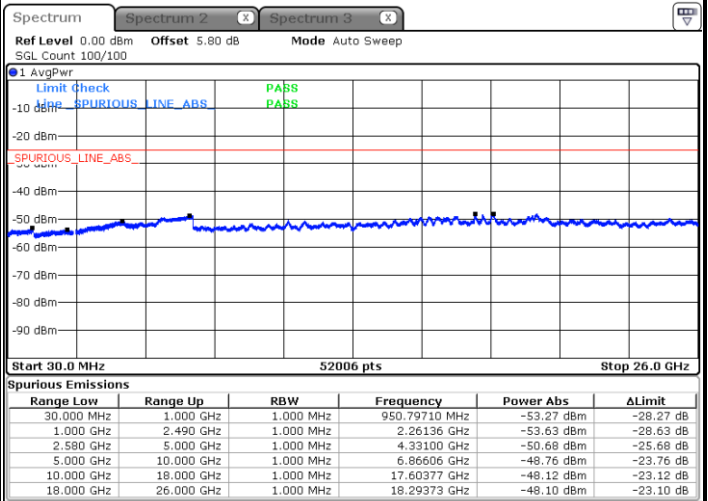

Date: 4 NOV. 2018 13:53:38

Highest Channel / 16QAM

Date: 4 NOV. 2018 13:54:31

LTE Band 7 / 10MHz

Lowest Channel / QPSK

Date: 4 NOV. 2018 14:06:41

Lowest Channel / 16QAM

Date: 4 NOV. 2018 14:07:34

LTE Band 7 / 10MHz

Middle Channel / QPSK

Middle Channel / 16QAM

Date: 4 NOV.2018 14:09:21

Date: 4 NOV.2018 14:08:27

Highest Channel / QPSK

Highest Channel / 16QAM

Date: 4 NOV.2018 14:10:14

Date: 4 NOV.2018 14:11:07

LTE Band 7 / 15MHz

Lowest Channel / QPSK

Lowest Channel / 16QAM

Date: 4.NOV.2018 14:23:17

Date: 4.NOV.2018 14:24:10

Middle Channel / QPSK

Middle Channel / 16QAM

Date: 4.NOV.2018 14:25:57

Date: 4.NOV.2018 14:25:04

LTE Band7 / 15MHz

Highest Channel / QPSK

Date: 4 NOV. 2018 14:26:50

Highest Channel / 16QAM

Date: 4 NOV. 2018 14:27:44

LTE Band 7 / 20MHz