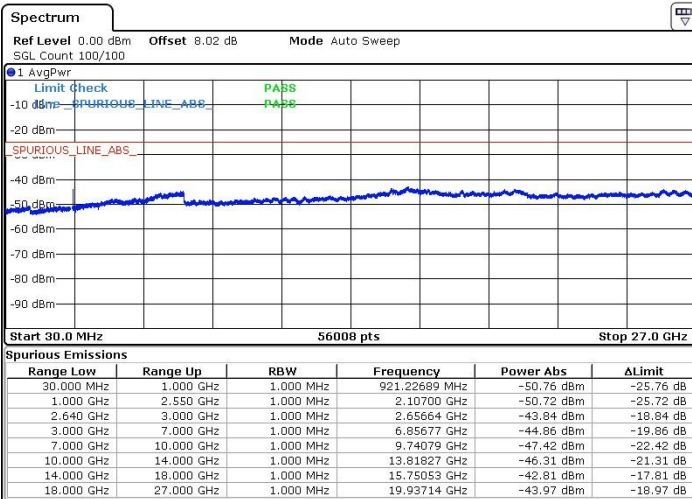

Ready

LTE Band 38 / 10MHz

Lowest Channel / QPSK

Date: 12.NOV.2018 13:16:26

Ready

Lowest Channel / 16QAM

Date: 12.NOV.2018 13:17:18

Ready

LTE Band 38 / 10MHz

Middle Channel / QPSK

Middle Channel / 16QAM

Date: 12.NOV.2018 13:20:35

Date: 12.NOV.2018 13:19:44

Highest Channel / QPSK

Highest Channel / 16QAM

Date: 12.NOV.2018 13:21:34

Date: 12.NOV.2018 13:22:28

LTE Band 38 / 15MHz

Lowest Channel / QPSK

Lowest Channel / 16QAM

Date: 12.NOV.2018 11:17:12

Date: 12.NOV.2018 11:18:18

Middle Channel / QPSK

Middle Channel / 16QAM