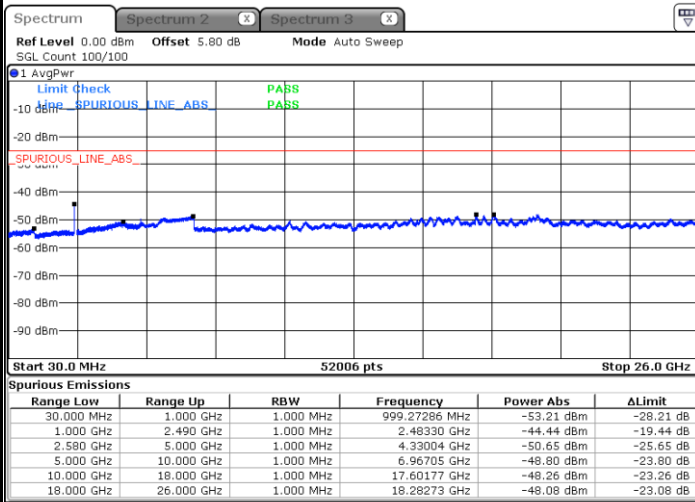

Date: 4 NOV.2018 14:11:07

LTE Band 7 / 15MHz

Lowest Channel / QPSK

Lowest Channel / 16QAM

Date: 4.NOV.2018 14:23:17

Date: 4.NOV.2018 14:24:10

Middle Channel / QPSK

Middle Channel / 16QAM

Date: 4.NOV.2018 14:25:57

Date: 4.NOV.2018 14:25:04

LTE Band7 / 15MHz

Highest Channel / QPSK

Date: 4 NOV. 2018 14:26:50

Highest Channel / 16QAM

Date: 4 NOV. 2018 14:27:44

LTE Band 7 / 20MHz

Lowest Channel / QPSK

Date: 4 NOV. 2018 14:39:53

Lowest Channel / 16QAM

Date: 4 NOV. 2018 14:40:46

LTE Band 7 / 20MHz

Middle Channel / QPSK

Middle Channel / 16QAM

Date: 4 NOV.2018 14:42:33

Date: 4 NOV.2018 14:41:40

Highest Channel / QPSK

Highest Channel / 16QAM

Date: 4 NOV.2018 14:43:27

Date: 4 NOV.2018 14:44:20

LTE Band 7 / 5MHz

Lowest Channel / 64QAM

Middle Channel / 64QAM