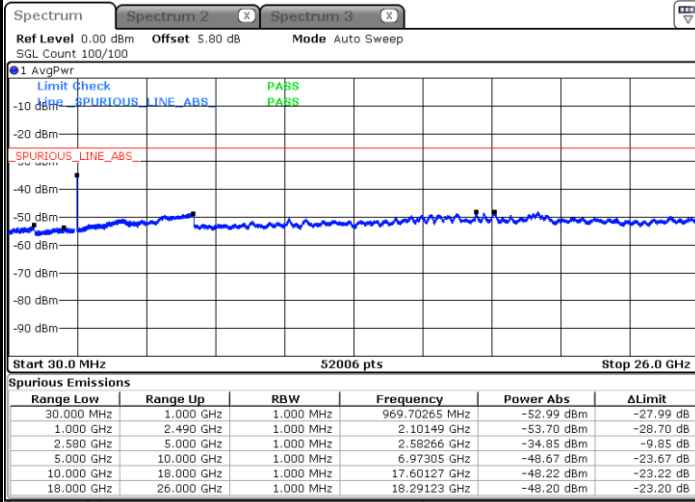

Date: 4 NOV.2018 14:11:07

LTE Band 7 / 15MHz

Lowest Channel / QPSK

Lowest Channel / 16QAM

Date: 4.NOV.2018 14:23:17

Date: 4.NOV.2018 14:24:10

Middle Channel / QPSK

Middle Channel / 16QAM

Date: 4.NOV.2018 14:25:57

Date: 4.NOV.2018 14:25:04

LTE Band7 / 15MHz

Highest Channel / QPSK

Date: 4 NOV. 2018 14:26:50

Highest Channel / 16QAM

Date: 4 NOV. 2018 14:27:44

LTE Band 7 / 20MHz

Lowest Channel / QPSK

Date: 4 NOV. 2018 14:39:53

Lowest Channel / 16QAM

Date: 4 NOV. 2018 14:40:46

LTE Band 7 / 20MHz

Middle Channel / QPSK

Middle Channel / 16QAM

Date: 4 NOV.2018 14:42:33