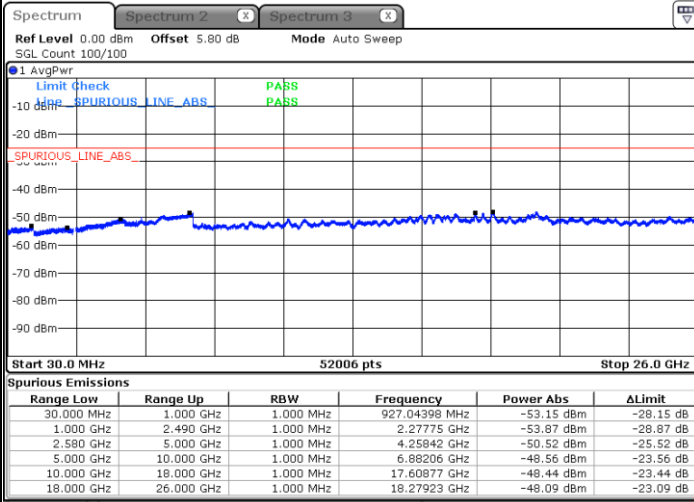

Date: 4 NOV.2018 13:50:05

Date: 4 NOV.2018 13:50:58

Middle Channel / QPSK

Middle Channel / 16QAM

Date: 4 NOV.2018 13:52:44

Date: 4 NOV.2018 13:51:51

LTE Band 7 / 5MHz

Highest Channel / QPSK

Date: 4 NOV. 2018 13:53:38

Highest Channel / 16QAM

Date: 4 NOV. 2018 13:54:31

LTE Band 7 / 10MHz

Lowest Channel / QPSK

Date: 4 NOV. 2018 14:06:41

Lowest Channel / 16QAM

Date: 4 NOV. 2018 14:07:34

LTE Band 7 / 10MHz

Middle Channel / QPSK

Middle Channel / 16QAM

Date: 4 NOV.2018 14:09:21

Date: 4 NOV.2018 14:08:27

Highest Channel / QPSK

Highest Channel / 16QAM

Date: 4 NOV.2018 14:10:14