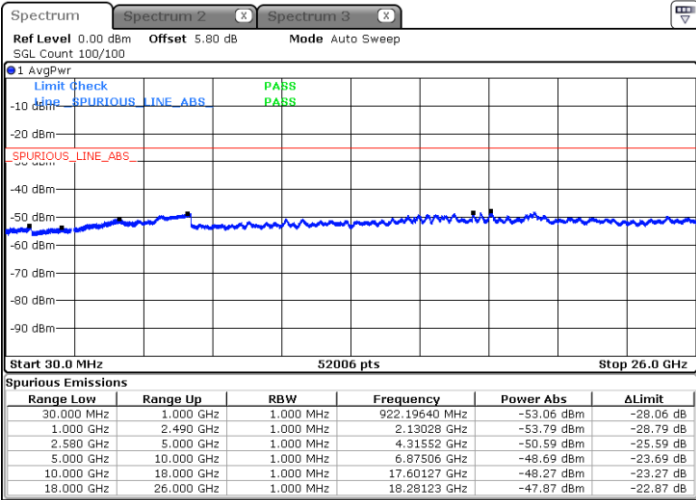

Lowest Channel / QPSK

Date: 4 NOV. 2018 14:39:53

Lowest Channel / 16QAM

Date: 4 NOV. 2018 14:40:46

LTE Band 7 / 20MHz

Middle Channel / QPSK

Middle Channel / 16QAM

Date: 4 NOV.2018 14:42:33

Date: 4 NOV.2018 14:41:40

Highest Channel / QPSK

Highest Channel / 16QAM

Date: 4 NOV.2018 14:43:27

Date: 4 NOV.2018 14:44:20

LTE Band 7 / 5MHz

Lowest Channel / 64QAM

Middle Channel / 64QAM

Date: 4 NOV.2018 14:50:33

Date: 4 NOV.2018 14:51:26

Highest Channel / 64QAM

Date: 4 NOV.2018 14:52:20

LTE Band 7 / 10MHz

Lowest Channel / 64QAM

Middle Channel / 64QAM

Date: 4.NOV.2018 14:56:33

Date: 4.NOV.2018 14:57:26

Highest Channel / 64QAM

Date: 4.NOV.2018 14:58:19

LTE Band 7 / 15MHz

Lowest Channel / 64QAM

Middle Channel / 64QAM

Date: 4.NOV.2018 15:04:51

Date: 4.NOV.2018 15:05:44