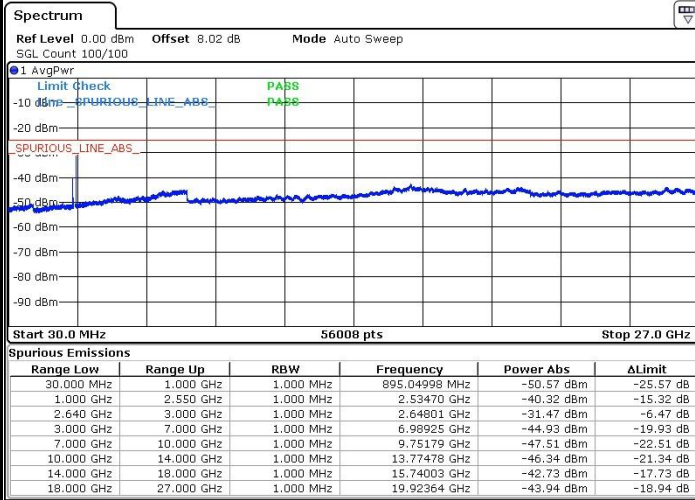

LTE Band 38 / 10MHz

Middle Channel / QPSK

Middle Channel / 16QAM

Date: 12.NOV.2018 13:20:35

Date: 12.NOV.2018 13:19:44

Highest Channel / QPSK

Highest Channel / 16QAM

Date: 12.NOV.2018 13:21:34

Date: 12.NOV.2018 13:22:28

LTE Band 38 / 15MHz

Lowest Channel / QPSK

Lowest Channel / 16QAM

Date: 12.NOV.2018 11:17:12

Date: 12.NOV.2018 11:18:18

Middle Channel / QPSK

Middle Channel / 16QAM

Date: 12.NOV.2018 11:22:56

Date: 12.NOV.2018 11:22:08

LTE Band 38 / 15MHz

Highest Channel / QPSK

Date: 12.NOV.2018 11:24:15

Highest Channel / 16QAM

Date: 12.NOV.2018 11:25:06

LTE Band 38 / 20MHz