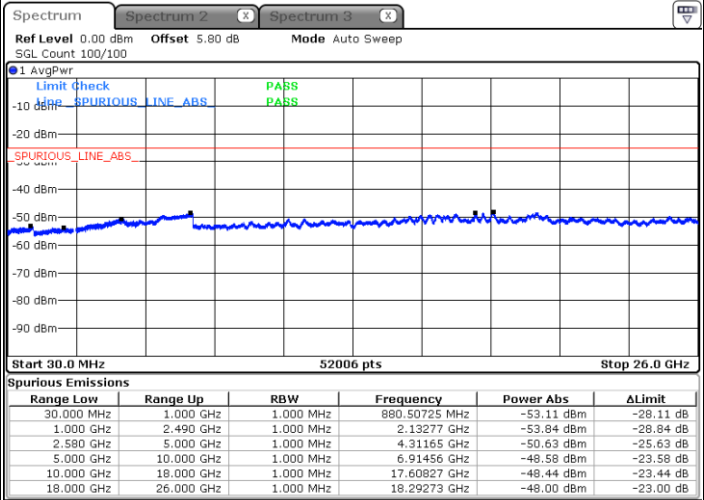

Date: 4 NOV.2018 14:41:40

Highest Channel / QPSK

Highest Channel / 16QAM

Date: 4 NOV.2018 14:43:27

Date: 4 NOV.2018 14:44:20

LTE Band 7 / 5MHz

Lowest Channel / 64QAM

Middle Channel / 64QAM

Date: 4 NOV.2018 14:50:33

Date: 4 NOV.2018 14:51:26

Highest Channel / 64QAM

Date: 4 NOV.2018 14:52:20

LTE Band 7 / 10MHz

Lowest Channel / 64QAM

Middle Channel / 64QAM

Date: 4.NOV.2018 14:56:33

Date: 4.NOV.2018 14:57:26

Highest Channel / 64QAM

Date: 4.NOV.2018 14:58:19

LTE Band 7 / 15MHz

Lowest Channel / 64QAM

Middle Channel / 64QAM

Date: 4.NOV.2018 15:04:51

Date: 4.NOV.2018 15:05:44

Highest Channel / 64QAM

Date: 4.NOV.2018 15:06:38

**LTE Band 7 / 20MHz**

**Lowest Channel / 64QAM**

Date: 4.NOV.2018 15:10:51

**Middle Channel / 64QAM**

Date: 4.NOV.2018 15:11:44

**Highest Channel / 64QAM**