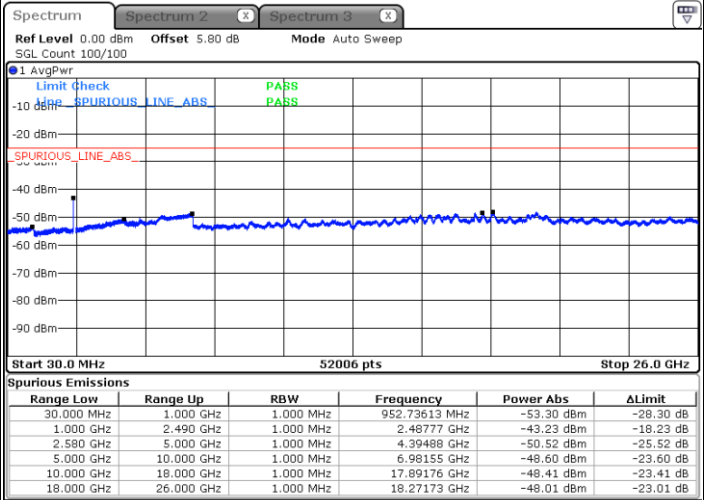

LTE Band 7 / 10MHz

Middle Channel / QPSK

Middle Channel / 16QAM

Date: 4 NOV.2018 14:09:21

Date: 4 NOV.2018 14:08:27

Highest Channel / QPSK

Highest Channel / 16QAM

Date: 4 NOV.2018 14:10:14

Date: 4 NOV.2018 14:11:07

LTE Band 7 / 15MHz

Lowest Channel / QPSK

Lowest Channel / 16QAM

Date: 4.NOV.2018 14:23:17

Date: 4.NOV.2018 14:24:10

Middle Channel / QPSK

Middle Channel / 16QAM

Date: 4.NOV.2018 14:25:57

Date: 4.NOV.2018 14:25:04

LTE Band7 / 15MHz

Highest Channel / QPSK

Date: 4 NOV. 2018 14:26:50

Highest Channel / 16QAM

Date: 4 NOV. 2018 14:27:44

LTE Band 7 / 20MHz