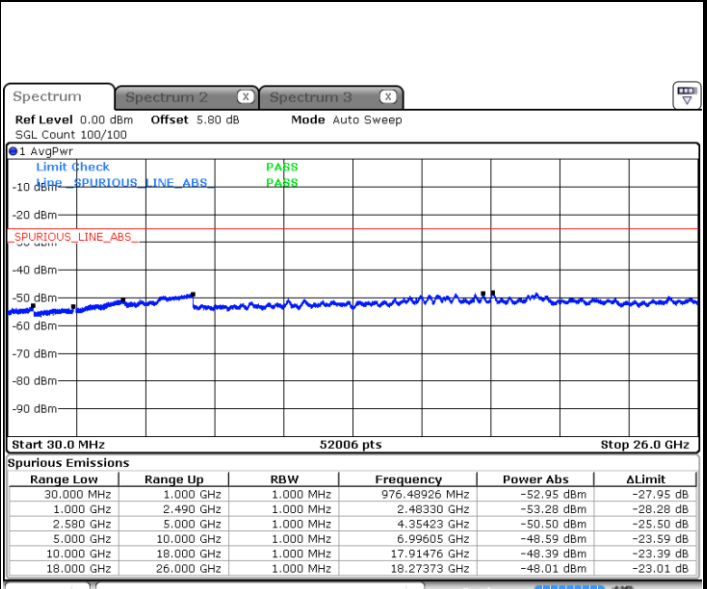

Date: 4 NOV.2018 13:50:05

Date: 4 NOV.2018 13:50:58

Middle Channel / QPSK

Middle Channel / 16QAM

Date: 4 NOV.2018 13:52:44

Date: 4 NOV.2018 13:51:51

LTE Band 7 / 5MHz

Highest Channel / QPSK

Date: 4 NOV. 2018 13:53:38

Highest Channel / 16QAM

Date: 4 NOV. 2018 13:54:31

LTE Band 7 / 10MHz

Lowest Channel / QPSK

Date: 4 NOV. 2018 14:06:41

Lowest Channel / 16QAM

Date: 4 NOV. 2018 14:07:34

LTE Band 7 / 10MHz

Middle Channel / QPSK

Middle Channel / 16QAM

Date: 4 NOV.2018 14:09:21

Date: 4 NOV.2018 14:08:27

Highest Channel / QPSK

Highest Channel / 16QAM

Date: 4 NOV.2018 14:10:14

Date: 4 NOV.2018 14:11:07

LTE Band 7 / 15MHz

Lowest Channel / QPSK

Lowest Channel / 16QAM

Date: 4.NOV.2018 14:23:17

Date: 4.NOV.2018 14:24:10

Middle Channel / QPSK

Middle Channel / 16QAM