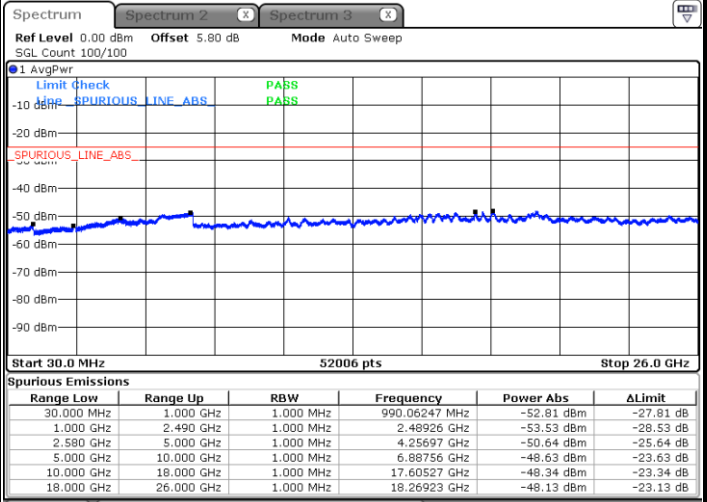

**Lowest Channel / 64QAM**

Date: 28.OCT.2018 21:47:01

**Middle Channel / 64QAM**

Date: 28.OCT.2018 21:47:55

**Highest Channel / 64QAM**

Date: 28.OCT.2018 21:52:46

**LTE Band 5 / 10MHz**

**Lowest Channel / 64QAM**

Date: 28.OCT.2018 21:57:18

**Middle Channel / 64QAM**

Date: 28.OCT.2018 21:58:11

**Highest Channel / 64QAM**

Date: 28.OCT.2018 22:03:03

LTE Band 7 / 5MHz

Lowest Channel / QPSK

Lowest Channel / 16QAM

Date: 4 NOV.2018 13:50:05

Date: 4 NOV.2018 13:50:58

Middle Channel / QPSK

Middle Channel / 16QAM

Date: 4 NOV.2018 13:52:44

Date: 4 NOV.2018 13:51:51

LTE Band 7 / 5MHz

Highest Channel / QPSK

Date: 4 NOV. 2018 13:53:38

Highest Channel / 16QAM

Date: 4 NOV. 2018 13:54:31

LTE Band 7 / 10MHz

Lowest Channel / QPSK

Date: 4 NOV. 2018 14:06:41

Lowest Channel / 16QAM

Date: 4 NOV. 2018 14:07:34