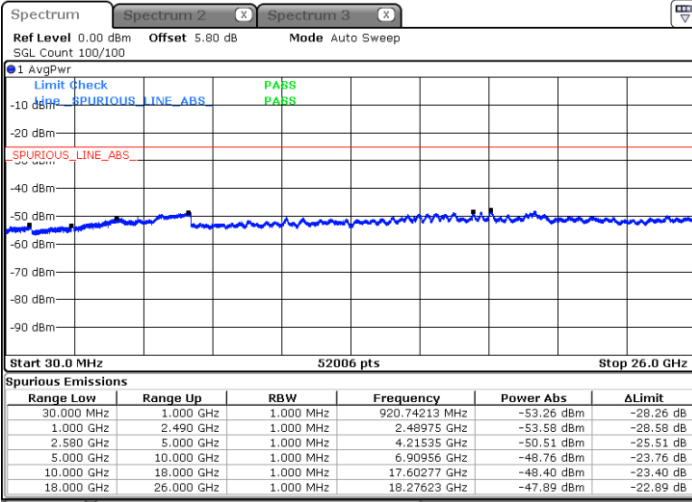

**Lowest Channel / 64QAM**

Date: 28.OCT.2018 21:47:01

**Middle Channel / 64QAM**

Date: 28.OCT.2018 21:47:55

**Highest Channel / 64QAM**

Date: 28.OCT.2018 21:52:46

**LTE Band 5 / 10MHz**

**Lowest Channel / 64QAM**

Date: 28.OCT.2018 21:57:18

**Middle Channel / 64QAM**

Date: 28.OCT.2018 21:58:11

**Highest Channel / 64QAM**

Date: 28.OCT.2018 22:03:03

LTE Band 7 / 5MHz

Lowest Channel / QPSK

Lowest Channel / 16QAM

Date: 4 NOV.2018 13:50:05

Date: 4 NOV.2018 13:50:58

Middle Channel / QPSK

Middle Channel / 16QAM

Date: 4 NOV.2018 13:52:44

Date: 4 NOV.2018 13:51:51

LTE Band 7 / 5MHz

Highest Channel / QPSK