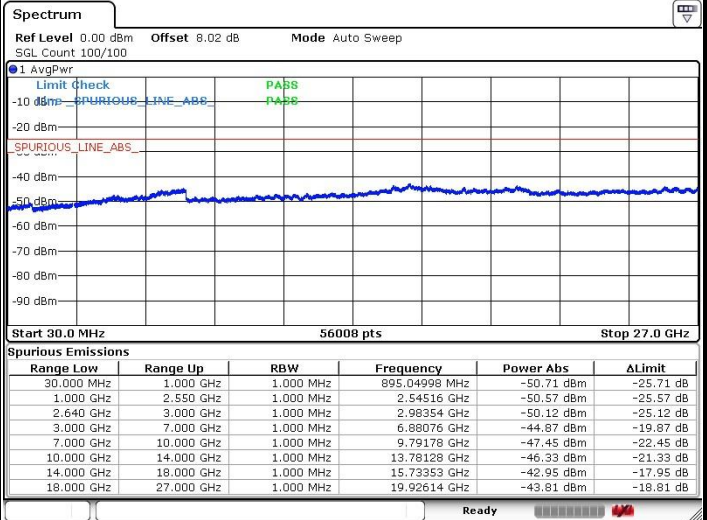

Date: 4.NOV.2018 14:57:26

Highest Channel / 64QAM

Date: 4.NOV.2018 14:58:19

LTE Band 7 / 15MHz

Lowest Channel / 64QAM

Middle Channel / 64QAM

Date: 4.NOV.2018 15:04:51

Date: 4.NOV.2018 15:05:44

Highest Channel / 64QAM

Date: 4.NOV.2018 15:06:38

**LTE Band 7 / 20MHz**

**Lowest Channel / 64QAM**

Date: 4.NOV.2018 15:10:51

**Middle Channel / 64QAM**

Date: 4.NOV.2018 15:11:44

**Highest Channel / 64QAM**

Date: 4.NOV.2018 15:12:37

LTE Band 38 / 5MHz

Lowest Channel / QPSK

Lowest Channel / 16QAM

Date: 12.NOV.2018 12:58:50

Date: 12.NOV.2018 12:59:43

Middle Channel / QPSK

Middle Channel / 16QAM