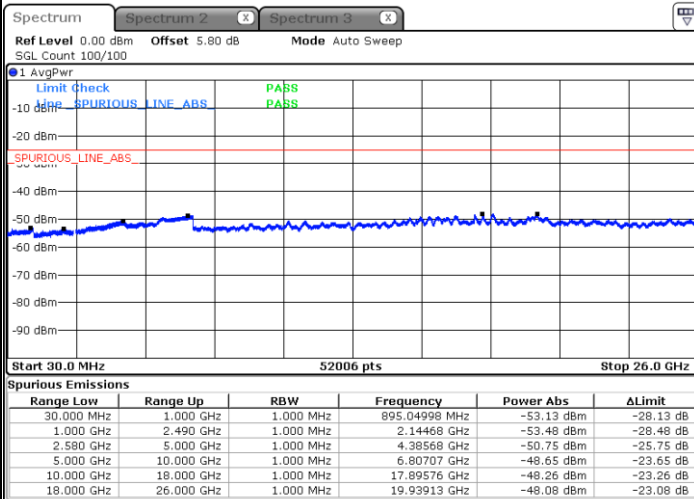

Date: 4 NOV.2018 14:41:40

Highest Channel / QPSK

Highest Channel / 16QAM

Date: 4 NOV.2018 14:43:27

Date: 4 NOV.2018 14:44:20

LTE Band 7 / 5MHz

Lowest Channel / 64QAM

Middle Channel / 64QAM

Date: 4 NOV.2018 14:50:33

Date: 4 NOV.2018 14:51:26

Highest Channel / 64QAM

Date: 4 NOV.2018 14:52:20

LTE Band 7 / 10MHz

Lowest Channel / 64QAM

Middle Channel / 64QAM

Date: 4.NOV.2018 14:56:33

Date: 4.NOV.2018 14:57:26

Highest Channel / 64QAM

Date: 4.NOV.2018 14:58:19

LTE Band 7 / 15MHz

Lowest Channel / 64QAM

Middle Channel / 64QAM

Date: 4.NOV.2018 15:04:51

Date: 4.NOV.2018 15:05:44

Highest Channel / 64QAM

Date: 4.NOV.2018 15:06:38

**LTE Band 7 / 20MHz**

**Lowest Channel / 64QAM**

Date: 4.NOV.2018 15:10:51

**Middle Channel / 64QAM**

Date: 4.NOV.2018 15:11:44

**Highest Channel / 64QAM**