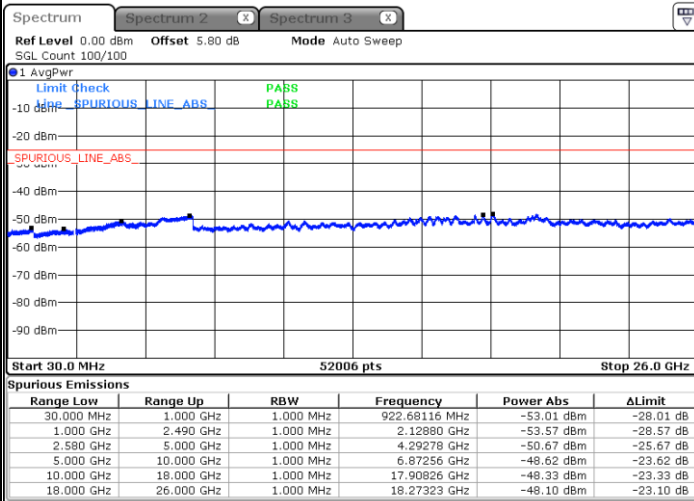

Date: 4 NOV. 2018 13:53:38

Highest Channel / 16QAM

Date: 4 NOV. 2018 13:54:31

LTE Band 7 / 10MHz

Lowest Channel / QPSK

Date: 4 NOV. 2018 14:06:41

Lowest Channel / 16QAM

Date: 4 NOV. 2018 14:07:34

LTE Band 7 / 10MHz

Middle Channel / QPSK

Middle Channel / 16QAM

Date: 4 NOV.2018 14:09:21

Date: 4 NOV.2018 14:08:27

Highest Channel / QPSK

Highest Channel / 16QAM

Date: 4 NOV.2018 14:10:14

Date: 4 NOV.2018 14:11:07

LTE Band 7 / 15MHz

Lowest Channel / QPSK

Lowest Channel / 16QAM

Date: 4.NOV.2018 14:23:17

Date: 4.NOV.2018 14:24:10

Middle Channel / QPSK

Middle Channel / 16QAM

Date: 4.NOV.2018 14:25:57

Date: 4.NOV.2018 14:25:04

LTE Band7 / 15MHz

Highest Channel / QPSK

Date: 4 NOV. 2018 14:26:50

Highest Channel / 16QAM

Date: 4 NOV. 2018 14:27:44

LTE Band 7 / 20MHz