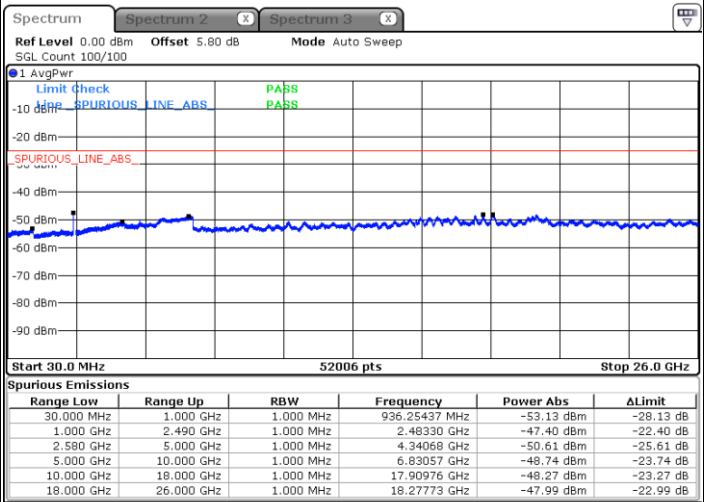

Date: 4 NOV.2018 14:11:07

LTE Band 7 / 15MHz

Lowest Channel / QPSK

Lowest Channel / 16QAM

Date: 4.NOV.2018 14:23:17

Date: 4.NOV.2018 14:24:10

Middle Channel / QPSK

Middle Channel / 16QAM

Date: 4.NOV.2018 14:25:57

Date: 4.NOV.2018 14:25:04

LTE Band7 / 15MHz

Highest Channel / QPSK

Date: 4 NOV. 2018 14:26:50

Highest Channel / 16QAM

Date: 4 NOV. 2018 14:27:44

LTE Band 7 / 20MHz

Lowest Channel / QPSK

Date: 4 NOV. 2018 14:39:53

Lowest Channel / 16QAM

Date: 4 NOV. 2018 14:40:46

LTE Band 7 / 20MHz

Middle Channel / QPSK

Middle Channel / 16QAM

Date: 4 NOV.2018 14:42:33

Date: 4 NOV.2018 14:41:40

Highest Channel / QPSK

Highest Channel / 16QAM

Date: 4 NOV.2018 14:43:27

Date: 4 NOV.2018 14:44:20

LTE Band 7 / 5MHz

Lowest Channel / 64QAM

Middle Channel / 64QAM