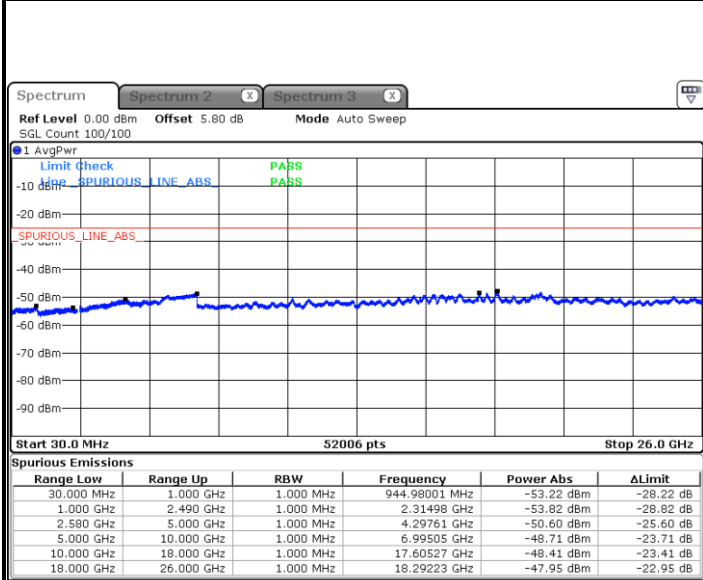

Date: 28.OCT.2018 21:57:18

**Middle Channel / 64QAM**

Date: 28.OCT.2018 21:58:11

**Highest Channel / 64QAM**

Date: 28.OCT.2018 22:03:03

LTE Band 7 / 5MHz

Lowest Channel / QPSK

Lowest Channel / 16QAM

Date: 4 NOV.2018 13:50:05

Date: 4 NOV.2018 13:50:58

Middle Channel / QPSK

Middle Channel / 16QAM

Date: 4 NOV.2018 13:52:44

Date: 4 NOV.2018 13:51:51

LTE Band 7 / 5MHz

Highest Channel / QPSK

Date: 4 NOV. 2018 13:53:38

Highest Channel / 16QAM

Date: 4 NOV. 2018 13:54:31

LTE Band 7 / 10MHz

Lowest Channel / QPSK

Date: 4 NOV. 2018 14:06:41

Lowest Channel / 16QAM

Date: 4 NOV. 2018 14:07:34

LTE Band 7 / 10MHz

Middle Channel / QPSK

Middle Channel / 16QAM

Date: 4 NOV.2018 14:09:21

Date: 4 NOV.2018 14:08:27

Highest Channel / QPSK

Highest Channel / 16QAM

Date: 4 NOV.2018 14:10:14