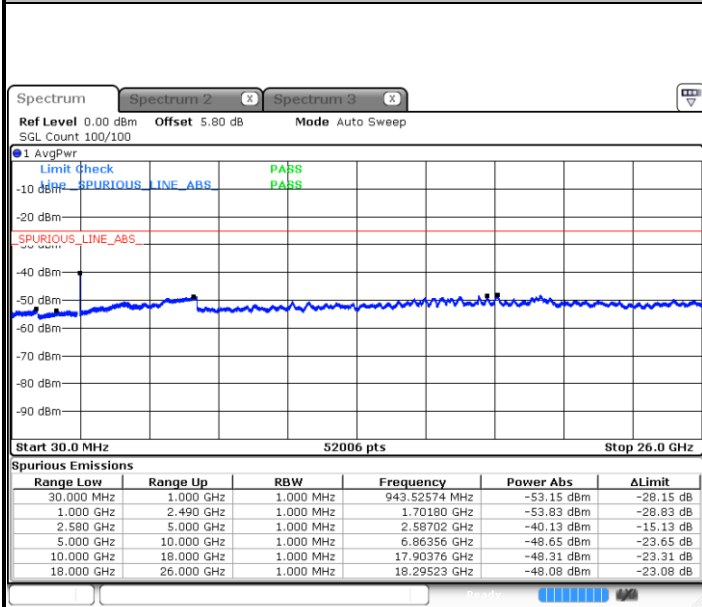

Date: 4.NOV.2018 14:57:26

Highest Channel / 64QAM

Date: 4.NOV.2018 14:58:19

LTE Band 7 / 15MHz

Lowest Channel / 64QAM

Middle Channel / 64QAM

Date: 4.NOV.2018 15:04:51

Date: 4.NOV.2018 15:05:44

Highest Channel / 64QAM

Date: 4.NOV.2018 15:06:38

**LTE Band 7 / 20MHz**

**Lowest Channel / 64QAM**

Date: 4.NOV.2018 15:10:51

**Middle Channel / 64QAM**

Date: 4.NOV.2018 15:11:44

**Highest Channel / 64QAM**

Date: 4.NOV.2018 15:12:37

LTE Band 38 / 5MHz

Lowest Channel / QPSK

Lowest Channel / 16QAM

Date: 12.NOV.2018 12:58:50

Date: 12.NOV.2018 12:59:43

Middle Channel / QPSK

Middle Channel / 16QAM