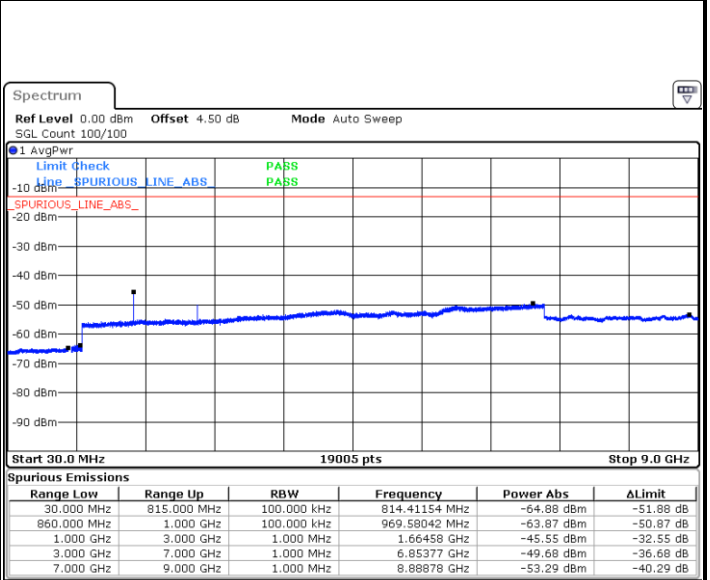

LTE Band 5 / 3MHz

Lowest Channel / 64QAM

Date: 28.OCT.2018 21:36:44

Middle Channel / 64QAM

Date: 28.OCT.2018 21:37:38

Highest Channel / 64QAM

Date: 28.OCT.2018 21:42:29

**LTE Band 5 / 5MHz**

**Lowest Channel / 64QAM**

Date: 28.OCT.2018 21:47:01

**Middle Channel / 64QAM**

Date: 28.OCT.2018 21:47:55

**Highest Channel / 64QAM**

Date: 28.OCT.2018 21:52:46

**LTE Band 5 / 10MHz**

**Lowest Channel / 64QAM**

Date: 28.OCT.2018 21:57:18

**Middle Channel / 64QAM**

Date: 28.OCT.2018 21:58:11

**Highest Channel / 64QAM**

Date: 28.OCT.2018 22:03:03

LTE Band 7 / 5MHz

Lowest Channel / QPSK

Lowest Channel / 16QAM