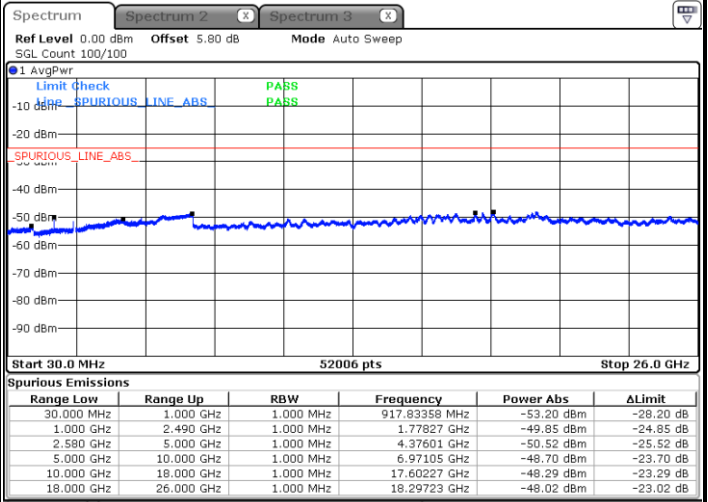

Date: 4.NOV.2018 14:25:57

Date: 4.NOV.2018 14:25:04

LTE Band7 / 15MHz

Highest Channel / QPSK

Date: 4 NOV. 2018 14:26:50

Highest Channel / 16QAM

Date: 4 NOV. 2018 14:27:44

LTE Band 7 / 20MHz

Lowest Channel / QPSK

Date: 4 NOV. 2018 14:39:53

Lowest Channel / 16QAM

Date: 4 NOV. 2018 14:40:46

LTE Band 7 / 20MHz

Middle Channel / QPSK

Middle Channel / 16QAM

Date: 4 NOV.2018 14:42:33

Date: 4 NOV.2018 14:41:40

Highest Channel / QPSK

Highest Channel / 16QAM

Date: 4 NOV.2018 14:43:27

Date: 4 NOV.2018 14:44:20

LTE Band 7 / 5MHz

Lowest Channel / 64QAM

Middle Channel / 64QAM