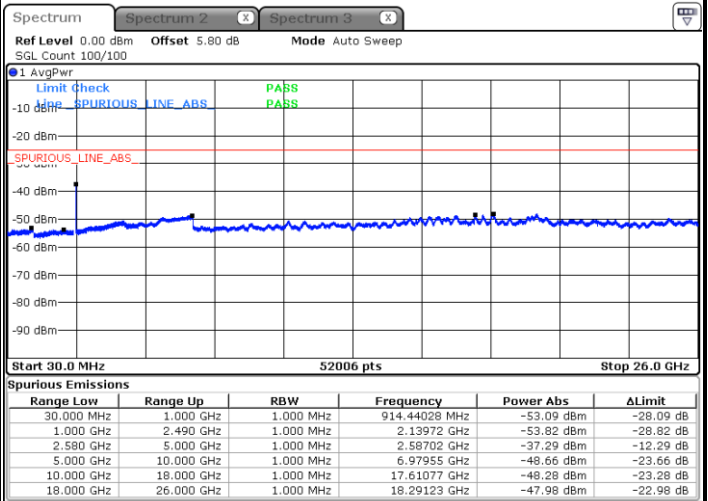

Date: 4.NOV.2018 14:25:57

Date: 4.NOV.2018 14:25:04

LTE Band7 / 15MHz

Highest Channel / QPSK

Date: 4 NOV. 2018 14:26:50

Highest Channel / 16QAM

Date: 4 NOV. 2018 14:27:44

LTE Band 7 / 20MHz

Lowest Channel / QPSK

Date: 4 NOV. 2018 14:39:53

Lowest Channel / 16QAM

Date: 4 NOV. 2018 14:40:46

LTE Band 7 / 20MHz

Middle Channel / QPSK

Middle Channel / 16QAM

Date: 4 NOV.2018 14:42:33

Date: 4 NOV.2018 14:41:40

Highest Channel / QPSK

Highest Channel / 16QAM

Date: 4 NOV.2018 14:43:27

Date: 4 NOV.2018 14:44:20

LTE Band 7 / 5MHz

Lowest Channel / 64QAM

Middle Channel / 64QAM

Date: 4 NOV.2018 14:50:33

Date: 4 NOV.2018 14:51:26

Highest Channel / 64QAM

Date: 4 NOV.2018 14:52:20

LTE Band 7 / 10MHz

Lowest Channel / 64QAM

Middle Channel / 64QAM

Date: 4.NOV.2018 14:56:33