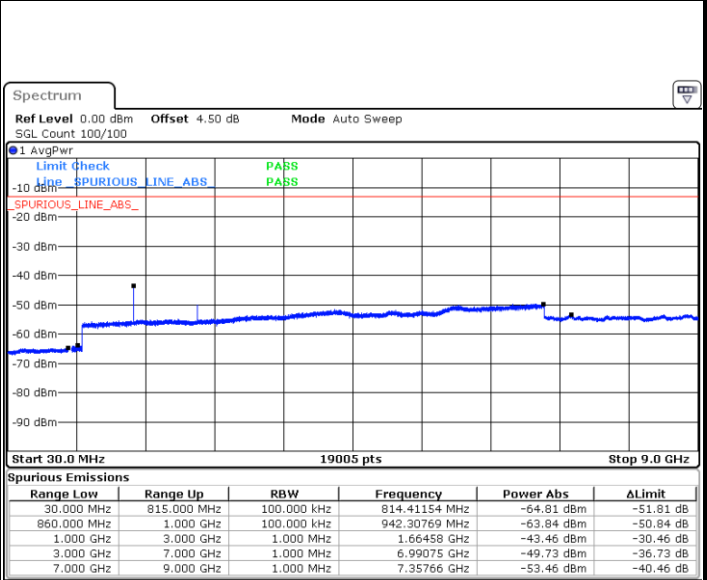

LTE Band 5 / 10MHz

Middle Channel / QPSK

Date: 28.OCT.2018 21:02:07

Middle Channel / 16QAM

Date: 28.OCT.2018 21:03:01

Highest Channel / QPSK

Date: 28.OCT.2018 21:11:10

Highest Channel / 16QAM

Date: 28.OCT.2018 21:12:03

LTE Band 5 / 1.4MHz

Lowest Channel / 64QAM

Middle Channel / 64QAM

Date: 28.OCT.2018 21:25:33

Date: 28.OCT.2018 21:26:27

Highest Channel / 64QAM

Date: 28.OCT.2018 21:31:18

LTE Band 5 / 3MHz

Lowest Channel / 64QAM

Date: 28.OCT.2018 21:36:44

Middle Channel / 64QAM

Date: 28.OCT.2018 21:37:38

Highest Channel / 64QAM

Date: 28.OCT.2018 21:42:29

**LTE Band 5 / 5MHz**