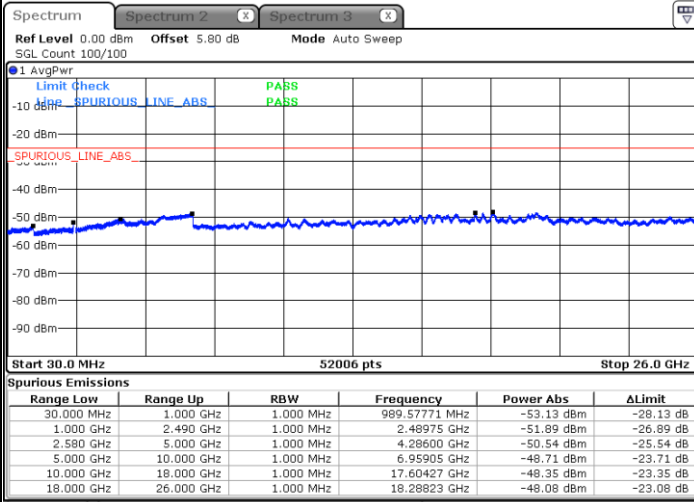

Date: 4.NOV.2018 14:25:57

Date: 4.NOV.2018 14:25:04

LTE Band7 / 15MHz

Highest Channel / QPSK

Date: 4 NOV. 2018 14:26:50

Highest Channel / 16QAM

Date: 4 NOV. 2018 14:27:44

LTE Band 7 / 20MHz

Lowest Channel / QPSK

Date: 4 NOV. 2018 14:39:53

Lowest Channel / 16QAM

Date: 4 NOV. 2018 14:40:46

LTE Band 7 / 20MHz

Middle Channel / QPSK

Middle Channel / 16QAM

Date: 4 NOV.2018 14:42:33

Date: 4 NOV.2018 14:41:40

Highest Channel / QPSK

Highest Channel / 16QAM

Date: 4 NOV.2018 14:43:27

Date: 4 NOV.2018 14:44:20

LTE Band 7 / 5MHz

Lowest Channel / 64QAM

Middle Channel / 64QAM

Date: 4 NOV.2018 14:50:33

Date: 4 NOV.2018 14:51:26

Highest Channel / 64QAM

Date: 4 NOV.2018 14:52:20

LTE Band 7 / 10MHz

Lowest Channel / 64QAM

Middle Channel / 64QAM

Date: 4.NOV.2018 14:56:33