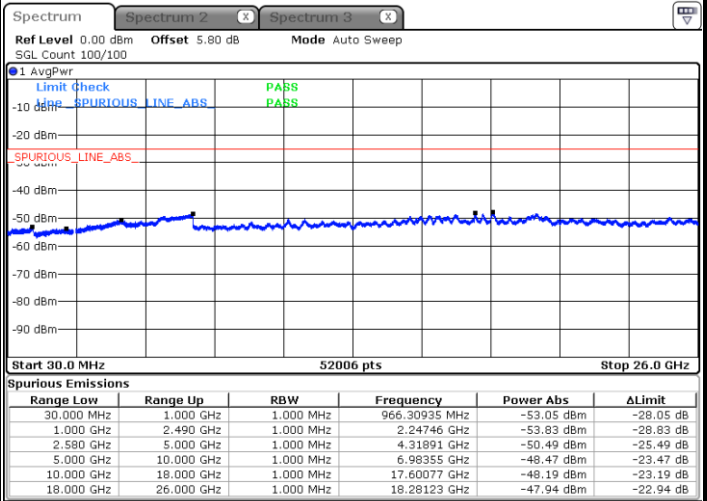

**Lowest Channel / 64QAM**

Date: 28.OCT.2018 21:47:01

**Middle Channel / 64QAM**

Date: 28.OCT.2018 21:47:55

**Highest Channel / 64QAM**

Date: 28.OCT.2018 21:52:46

**LTE Band 5 / 10MHz**

**Lowest Channel / 64QAM**

Date: 28.OCT.2018 21:57:18

**Middle Channel / 64QAM**

Date: 28.OCT.2018 21:58:11

**Highest Channel / 64QAM**

Date: 28.OCT.2018 22:03:03

LTE Band 7 / 5MHz

Lowest Channel / QPSK

Lowest Channel / 16QAM

Date: 4 NOV.2018 13:50:05

Date: 4 NOV.2018 13:50:58

Middle Channel / QPSK

Middle Channel / 16QAM

Date: 4 NOV.2018 13:52:44

Date: 4 NOV.2018 13:51:51

LTE Band 7 / 5MHz

Highest Channel / QPSK