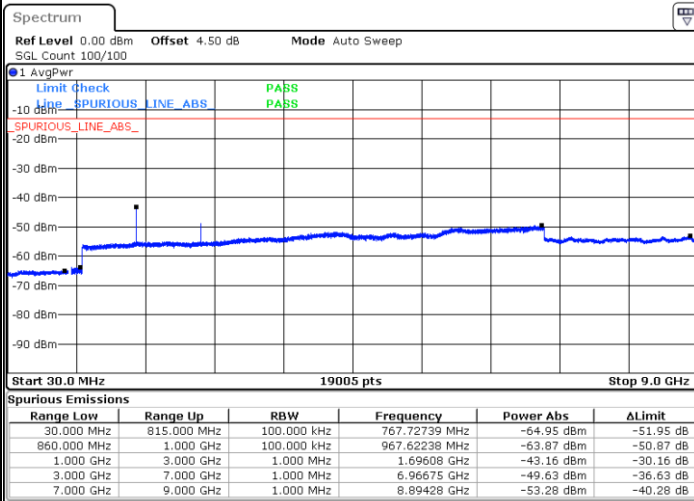

LTE Band 5 / 10MHz

Middle Channel / QPSK

Date: 28.OCT.2018 21:02:07

Middle Channel / 16QAM

Date: 28.OCT.2018 21:03:01

Highest Channel / QPSK

Date: 28.OCT.2018 21:11:10

Highest Channel / 16QAM

Date: 28.OCT.2018 21:12:03

LTE Band 5 / 1.4MHz

Lowest Channel / 64QAM

Middle Channel / 64QAM

Date: 28.OCT.2018 21:25:33

Date: 28.OCT.2018 21:26:27

Highest Channel / 64QAM

Date: 28.OCT.2018 21:31:18

LTE Band 5 / 3MHz

Lowest Channel / 64QAM

Date: 28.OCT.2018 21:36:44

Middle Channel / 64QAM

Date: 28.OCT.2018 21:37:38

Highest Channel / 64QAM

Date: 28.OCT.2018 21:42:29

**LTE Band 5 / 5MHz**

**Lowest Channel / 64QAM**

Date: 28.OCT.2018 21:47:01

**Middle Channel / 64QAM**

Date: 28.OCT.2018 21:47:55

**Highest Channel / 64QAM**

Date: 28.OCT.2018 21:52:46

**LTE Band 5 / 10MHz**

**Lowest Channel / 64QAM**