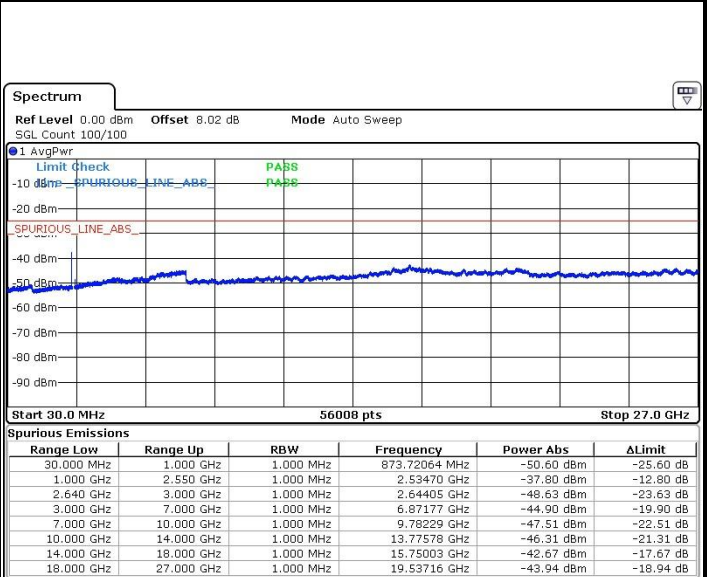

Date: 12.NOV.2018 13:03:20

Date: 12.NOV.2018 13:02:34

LTE Band 38 / 5MHz

Highest Channel / QPSK

Date: 12.NOV.2018 13:04:11

Ready

Highest Channel / 16QAM

Date: 12.NOV.2018 13:05:02

Ready

LTE Band 38 / 10MHz

Lowest Channel / QPSK

Date: 12.NOV.2018 13:16:26

Ready

Lowest Channel / 16QAM

Date: 12.NOV.2018 13:17:18

Ready

LTE Band 38 / 10MHz

Middle Channel / QPSK

Middle Channel / 16QAM

Date: 12.NOV.2018 13:20:35

Date: 12.NOV.2018 13:19:44

Highest Channel / QPSK

Highest Channel / 16QAM

Date: 12.NOV.2018 13:21:34