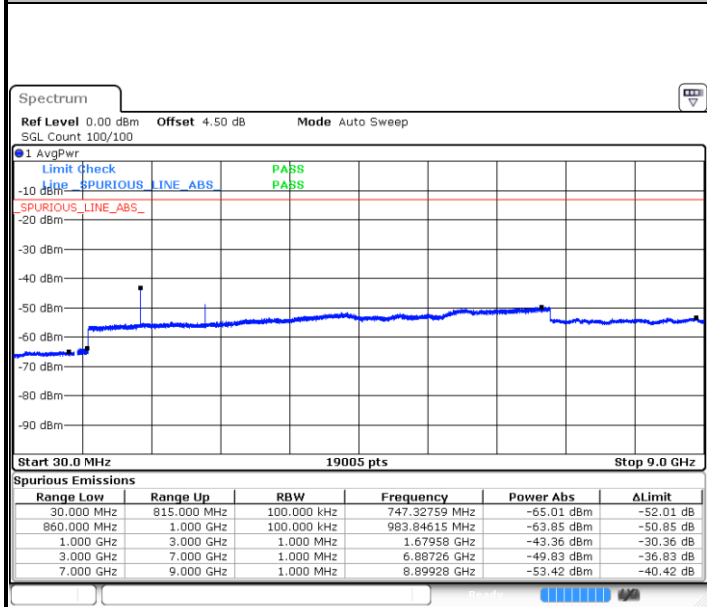

LTE Band 5 / 3MHz

Lowest Channel / 64QAM

Date: 28.OCT.2018 21:36:44

Middle Channel / 64QAM

Date: 28.OCT.2018 21:37:38

Highest Channel / 64QAM

Date: 28.OCT.2018 21:42:29

**LTE Band 5 / 5MHz**

**Lowest Channel / 64QAM**

Date: 28.OCT.2018 21:47:01

**Middle Channel / 64QAM**

Date: 28.OCT.2018 21:47:55

**Highest Channel / 64QAM**

Date: 28.OCT.2018 21:52:46

**LTE Band 5 / 10MHz**

**Lowest Channel / 64QAM**

Date: 28.OCT.2018 21:57:18

**Middle Channel / 64QAM**

Date: 28.OCT.2018 21:58:11

**Highest Channel / 64QAM**

Date: 28.OCT.2018 22:03:03

LTE Band 7 / 5MHz

Lowest Channel / QPSK

Lowest Channel / 16QAM

Date: 4 NOV.2018 13:50:05

Date: 4 NOV.2018 13:50:58

Middle Channel / QPSK

Middle Channel / 16QAM

Date: 4 NOV.2018 13:52:44

Date: 4 NOV.2018 13:51:51

LTE Band 7 / 5MHz

Highest Channel / QPSK