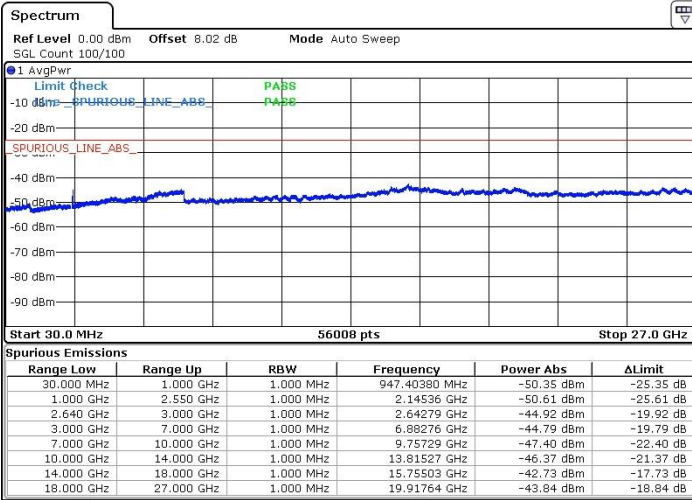

Date: 12.NOV.2018 13:03:20

Date: 12.NOV.2018 13:02:34

LTE Band 38 / 5MHz

Highest Channel / QPSK

Date: 12.NOV.2018 13:04:11

Ready

Highest Channel / 16QAM

Date: 12.NOV.2018 13:05:02

Ready

LTE Band 38 / 10MHz

Lowest Channel / QPSK

Date: 12.NOV.2018 13:16:26

Ready

Lowest Channel / 16QAM

Date: 12.NOV.2018 13:17:18

Ready

LTE Band 38 / 10MHz

Middle Channel / QPSK

Middle Channel / 16QAM

Date: 12.NOV.2018 13:20:35

Date: 12.NOV.2018 13:19:44

Highest Channel / QPSK

Highest Channel / 16QAM

Date: 12.NOV.2018 13:21:34