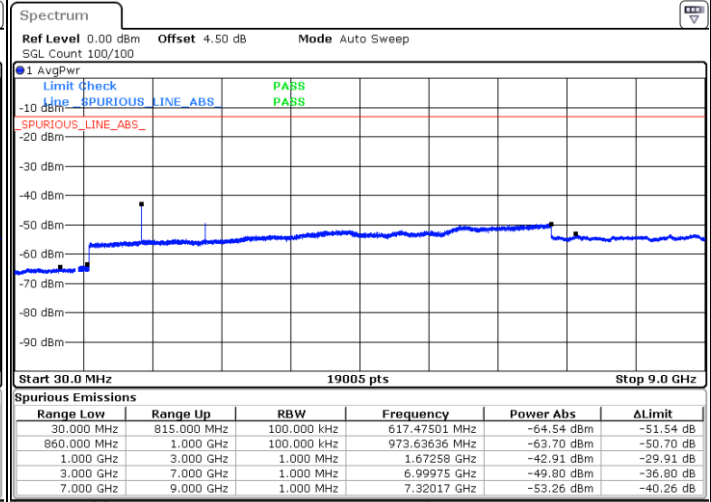

LTE Band 5 / 10MHz

Middle Channel / QPSK

Date: 28.OCT.2018 21:02:07

Middle Channel / 16QAM

Date: 28.OCT.2018 21:03:01

Highest Channel / QPSK

Date: 28.OCT.2018 21:11:10

Highest Channel / 16QAM

Date: 28.OCT.2018 21:12:03

LTE Band 5 / 1.4MHz

Lowest Channel / 64QAM

Middle Channel / 64QAM

Date: 28.OCT.2018 21:25:33

Date: 28.OCT.2018 21:26:27

Highest Channel / 64QAM

Date: 28.OCT.2018 21:31:18

LTE Band 5 / 3MHz

Lowest Channel / 64QAM

Date: 28.OCT.2018 21:36:44

Middle Channel / 64QAM

Date: 28.OCT.2018 21:37:38

Highest Channel / 64QAM

Date: 28.OCT.2018 21:42:29

**LTE Band 5 / 5MHz**

**Lowest Channel / 64QAM**

Date: 28.OCT.2018 21:47:01

**Middle Channel / 64QAM**

Date: 28.OCT.2018 21:47:55

**Highest Channel / 64QAM**

Date: 28.OCT.2018 21:52:46

**LTE Band 5 / 10MHz**

**Lowest Channel / 64QAM**