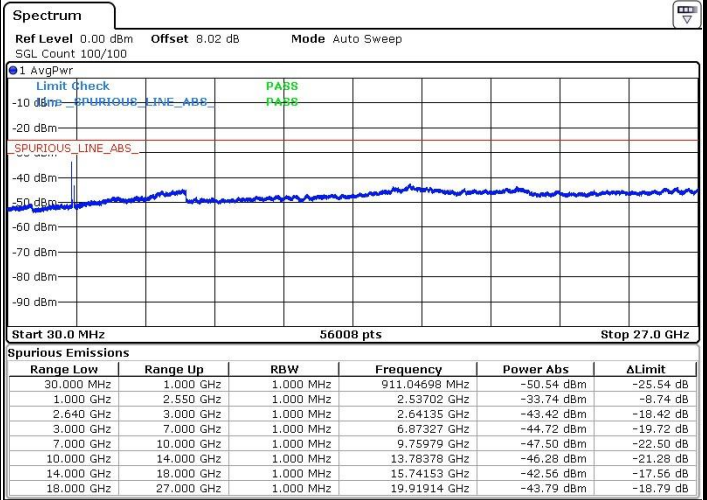

Ready

LTE Band 38 / 10MHz

Lowest Channel / QPSK

Date: 12.NOV.2018 13:16:26

Ready

Lowest Channel / 16QAM

Date: 12.NOV.2018 13:17:18

Ready

LTE Band 38 / 10MHz

Middle Channel / QPSK

Middle Channel / 16QAM

Date: 12.NOV.2018 13:20:35

Date: 12.NOV.2018 13:19:44

Highest Channel / QPSK

Highest Channel / 16QAM

Date: 12.NOV.2018 13:21:34

Date: 12.NOV.2018 13:22:28

LTE Band 38 / 15MHz

Lowest Channel / QPSK

Lowest Channel / 16QAM

Date: 12.NOV.2018 11:17:12

Date: 12.NOV.2018 11:18:18

Middle Channel / QPSK

Middle Channel / 16QAM