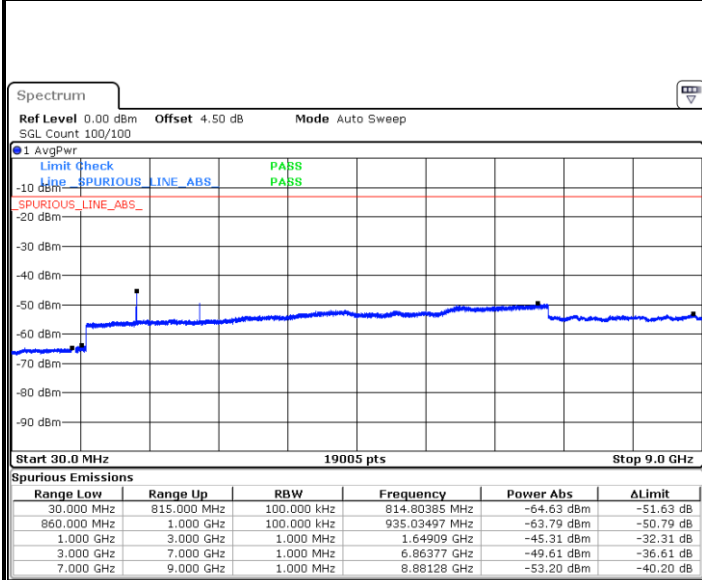

Date: 28.OCT.2018 21:12:03

LTE Band 5 / 1.4MHz

Lowest Channel / 64QAM

Middle Channel / 64QAM

Date: 28.OCT.2018 21:25:33

Date: 28.OCT.2018 21:26:27

Highest Channel / 64QAM

Date: 28.OCT.2018 21:31:18

LTE Band 5 / 3MHz

Lowest Channel / 64QAM

Date: 28.OCT.2018 21:36:44

Middle Channel / 64QAM

Date: 28.OCT.2018 21:37:38

Highest Channel / 64QAM

Date: 28.OCT.2018 21:42:29

**LTE Band 5 / 5MHz**

**Lowest Channel / 64QAM**

Date: 28.OCT.2018 21:47:01

**Middle Channel / 64QAM**

Date: 28.OCT.2018 21:47:55

**Highest Channel / 64QAM**

Date: 28.OCT.2018 21:52:46

**LTE Band 5 / 10MHz**

**Lowest Channel / 64QAM**

Date: 28.OCT.2018 21:57:18

**Middle Channel / 64QAM**

Date: 28.OCT.2018 21:58:11

**Highest Channel / 64QAM**

Date: 28.OCT.2018 22:03:03

LTE Band 7 / 5MHz

Lowest Channel / QPSK

Lowest Channel / 16QAM