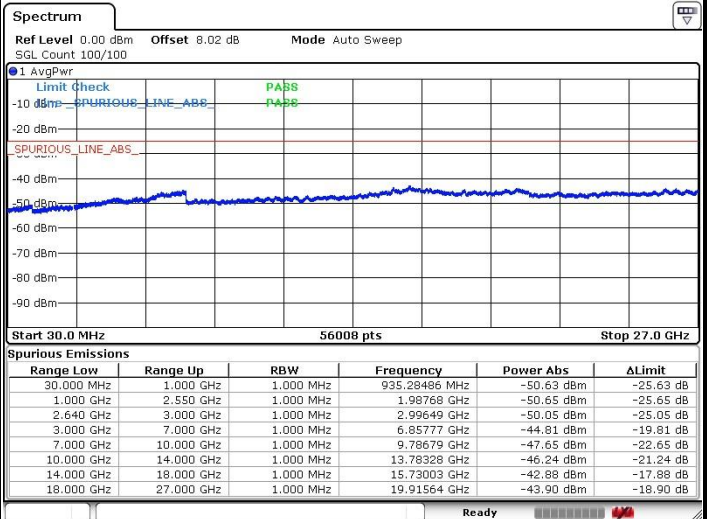

Highest Channel / 64QAM

Date: 4.NOV.2018 15:06:38

**LTE Band 7 / 20MHz**

**Lowest Channel / 64QAM**

Date: 4.NOV.2018 15:10:51

**Middle Channel / 64QAM**

Date: 4.NOV.2018 15:11:44

**Highest Channel / 64QAM**

Date: 4.NOV.2018 15:12:37

LTE Band 38 / 5MHz

Lowest Channel / QPSK

Lowest Channel / 16QAM

Date: 12.NOV.2018 12:58:50

Date: 12.NOV.2018 12:59:43

Middle Channel / QPSK

Middle Channel / 16QAM

Date: 12.NOV.2018 13:03:20

Date: 12.NOV.2018 13:02:34

LTE Band 38 / 5MHz

Highest Channel / QPSK

Date: 12.NOV.2018 13:04:11

Ready

Highest Channel / 16QAM

Date: 12.NOV.2018 13:05:02