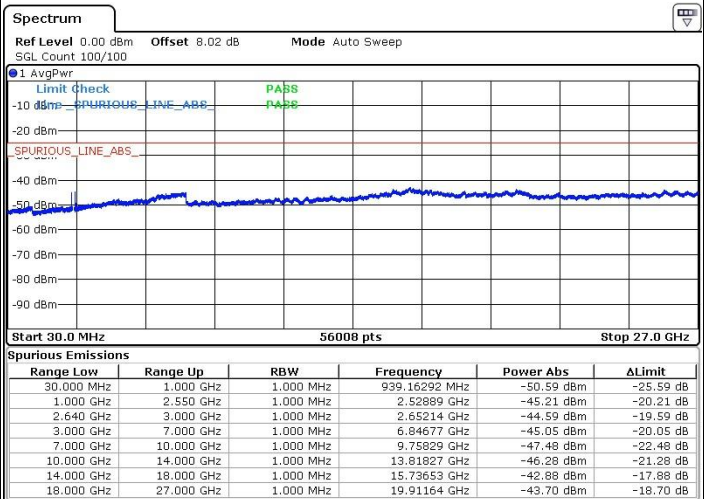

Date: 12.NOV.2018 13:22:28

LTE Band 38 / 15MHz

Lowest Channel / QPSK

Lowest Channel / 16QAM

Date: 12.NOV.2018 11:17:12

Date: 12.NOV.2018 11:18:18

Middle Channel / QPSK

Middle Channel / 16QAM

Date: 12.NOV.2018 11:22:56

Date: 12.NOV.2018 11:22:08

LTE Band 38 / 15MHz

Highest Channel / QPSK

Date: 12.NOV.2018 11:24:15

Highest Channel / 16QAM

Date: 12.NOV.2018 11:25:06

LTE Band 38 / 20MHz

Lowest Channel / QPSK

Date: 12.NOV.2018 12:49:53

Lowest Channel / 16QAM

Date: 12.NOV.2018 12:50:42