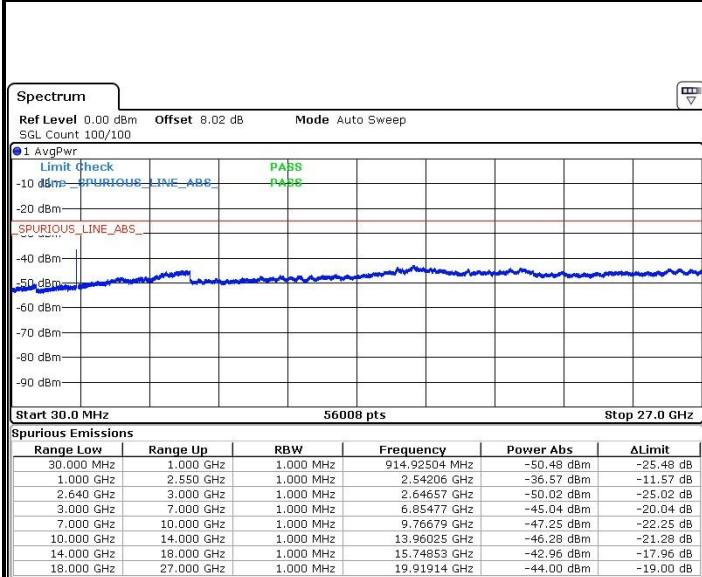

Highest Channel / 64QAM

Date: 4.NOV.2018 15:06:38

**LTE Band 7 / 20MHz**

**Lowest Channel / 64QAM**

Date: 4.NOV.2018 15:10:51

**Middle Channel / 64QAM**

Date: 4.NOV.2018 15:11:44

**Highest Channel / 64QAM**

Date: 4.NOV.2018 15:12:37

LTE Band 38 / 5MHz

Lowest Channel / QPSK

Lowest Channel / 16QAM

Date: 12.NOV.2018 12:58:50

Date: 12.NOV.2018 12:59:43

Middle Channel / QPSK

Middle Channel / 16QAM

Date: 12.NOV.2018 13:03:20

Date: 12.NOV.2018 13:02:34

LTE Band 38 / 5MHz

Highest Channel / QPSK

Date: 12.NOV.2018 13:04:11

Ready

Highest Channel / 16QAM

Date: 12.NOV.2018 13:05:02

Ready

LTE Band 38 / 10MHz

Lowest Channel / QPSK

Date: 12.NOV.2018 13:16:26

Ready

Lowest Channel / 16QAM

Date: 12.NOV.2018 13:17:18

Ready