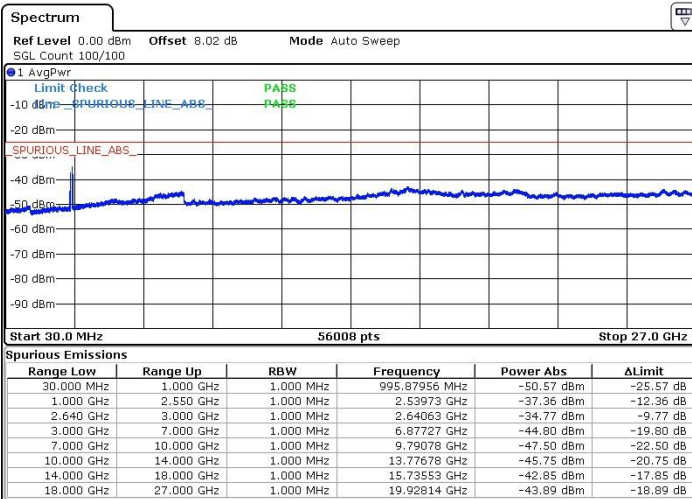

LTE Band 38 / 10MHz

Middle Channel / QPSK

Middle Channel / 16QAM

Date: 12.NOV.2018 13:20:35

Date: 12.NOV.2018 13:19:44

Highest Channel / QPSK

Highest Channel / 16QAM

Date: 12.NOV.2018 13:21:34

Date: 12.NOV.2018 13:22:28

LTE Band 38 / 15MHz

Lowest Channel / QPSK

Lowest Channel / 16QAM

Date: 12.NOV.2018 11:17:12

Date: 12.NOV.2018 11:18:18

Middle Channel / QPSK

Middle Channel / 16QAM

Date: 12.NOV.2018 11:22:56

Date: 12.NOV.2018 11:22:08

LTE Band 38 / 15MHz

Highest Channel / QPSK

Date: 12.NOV.2018 11:24:15

Highest Channel / 16QAM

Date: 12.NOV.2018 11:25:06

LTE Band 38 / 20MHz