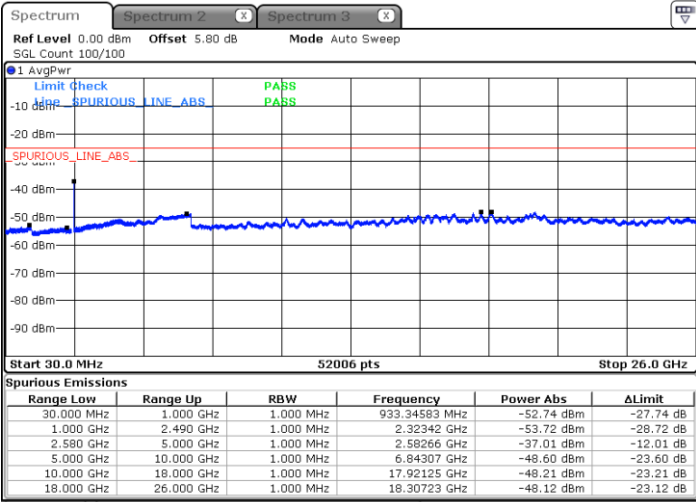

Date: 4 NOV.2018 14:50:33

Date: 4 NOV.2018 14:51:26

Highest Channel / 64QAM

Date: 4 NOV.2018 14:52:20

LTE Band 7 / 10MHz

Lowest Channel / 64QAM

Middle Channel / 64QAM

Date: 4.NOV.2018 14:56:33

Date: 4.NOV.2018 14:57:26

Highest Channel / 64QAM

Date: 4.NOV.2018 14:58:19

LTE Band 7 / 15MHz

Lowest Channel / 64QAM

Middle Channel / 64QAM

Date: 4.NOV.2018 15:04:51

Date: 4.NOV.2018 15:05:44

Highest Channel / 64QAM

Date: 4.NOV.2018 15:06:38

**LTE Band 7 / 20MHz**

**Lowest Channel / 64QAM**

Date: 4.NOV.2018 15:10:51

**Middle Channel / 64QAM**

Date: 4.NOV.2018 15:11:44

**Highest Channel / 64QAM**