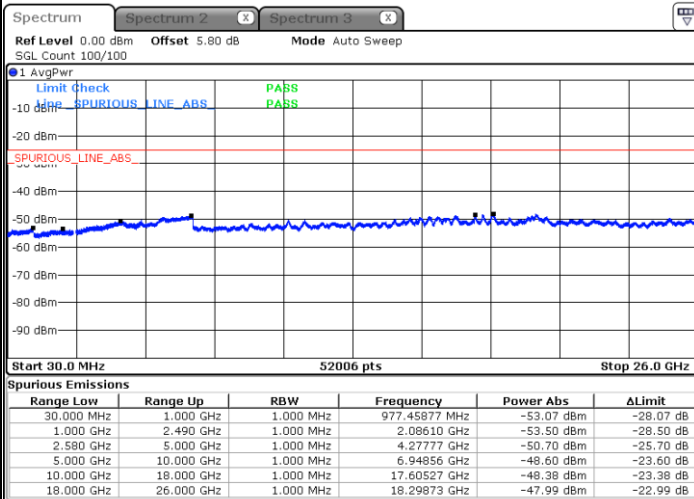

LTE Band 7 / 10MHz

Middle Channel / QPSK

Middle Channel / 16QAM

Date: 4 NOV.2018 14:09:21

Date: 4 NOV.2018 14:08:27

Highest Channel / QPSK

Highest Channel / 16QAM

Date: 4 NOV.2018 14:10:14

Date: 4 NOV.2018 14:11:07

LTE Band 7 / 15MHz

Lowest Channel / QPSK

Lowest Channel / 16QAM

Date: 4.NOV.2018 14:23:17

Date: 4.NOV.2018 14:24:10

Middle Channel / QPSK

Middle Channel / 16QAM

Date: 4.NOV.2018 14:25:57

Date: 4.NOV.2018 14:25:04

LTE Band7 / 15MHz

Highest Channel / QPSK

Date: 4 NOV. 2018 14:26:50

Highest Channel / 16QAM

Date: 4 NOV. 2018 14:27:44

LTE Band 7 / 20MHz