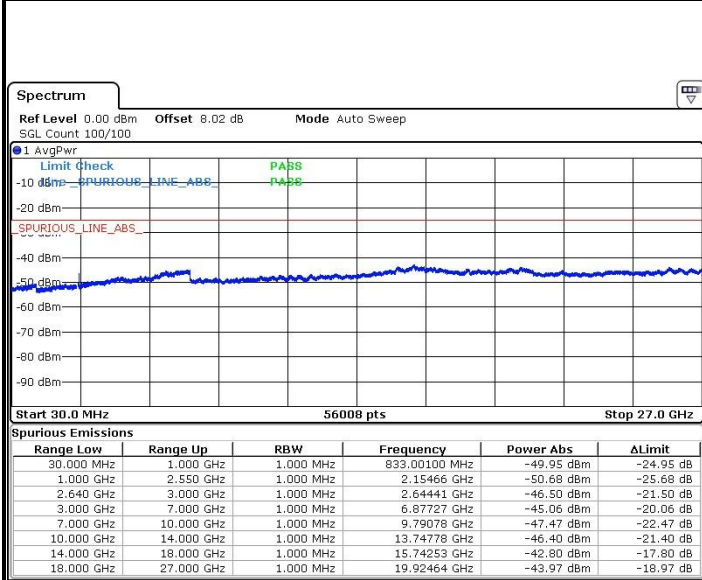

Highest Channel / 64QAM

Date: 4.NOV.2018 15:06:38

**LTE Band 7 / 20MHz**

**Lowest Channel / 64QAM**

Date: 4.NOV.2018 15:10:51

**Middle Channel / 64QAM**

Date: 4.NOV.2018 15:11:44

**Highest Channel / 64QAM**

Date: 4.NOV.2018 15:12:37

LTE Band 38 / 5MHz

Lowest Channel / QPSK

Lowest Channel / 16QAM

Date: 12.NOV.2018 12:58:50

Date: 12.NOV.2018 12:59:43

Middle Channel / QPSK

Middle Channel / 16QAM

Date: 12.NOV.2018 13:03:20

Date: 12.NOV.2018 13:02:34

LTE Band 38 / 5MHz

Highest Channel / QPSK

Date: 12.NOV.2018 13:04:11

Ready

Highest Channel / 16QAM

Date: 12.NOV.2018 13:05:02

Ready

LTE Band 38 / 10MHz

Lowest Channel / QPSK

Date: 12.NOV.2018 13:16:26

Ready

Lowest Channel / 16QAM

Date: 12.NOV.2018 13:17:18

Ready