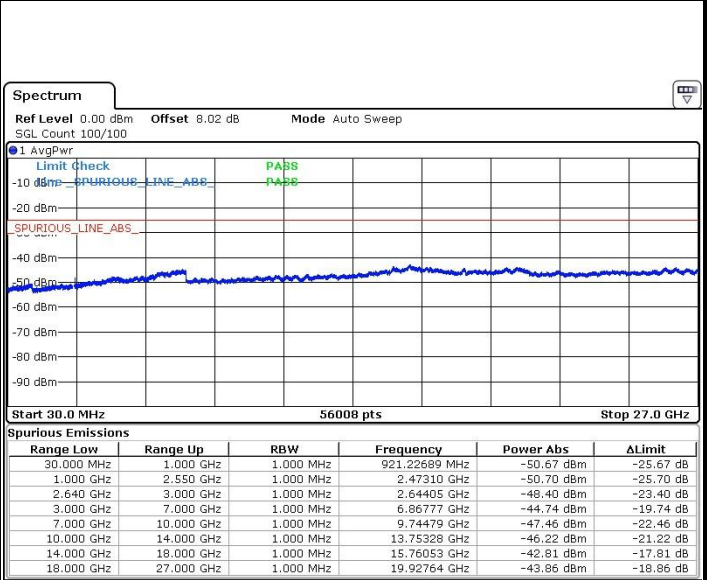

Highest Channel / 64QAM

Date: 4.NOV.2018 15:06:38

**LTE Band 7 / 20MHz**

**Lowest Channel / 64QAM**

Date: 4.NOV.2018 15:10:51

**Middle Channel / 64QAM**

Date: 4.NOV.2018 15:11:44

**Highest Channel / 64QAM**

Date: 4.NOV.2018 15:12:37

LTE Band 38 / 5MHz

Lowest Channel / QPSK

Lowest Channel / 16QAM

Date: 12.NOV.2018 12:58:50

Date: 12.NOV.2018 12:59:43

Middle Channel / QPSK

Middle Channel / 16QAM

Date: 12.NOV.2018 13:03:20

Date: 12.NOV.2018 13:02:34

LTE Band 38 / 5MHz

Highest Channel / QPSK

Date: 12.NOV.2018 13:04:11

Ready

Highest Channel / 16QAM

Date: 12.NOV.2018 13:05:02

Ready

LTE Band 38 / 10MHz

Lowest Channel / QPSK

Date: 12.NOV.2018 13:16:26

Ready

Lowest Channel / 16QAM

Date: 12.NOV.2018 13:17:18

Ready