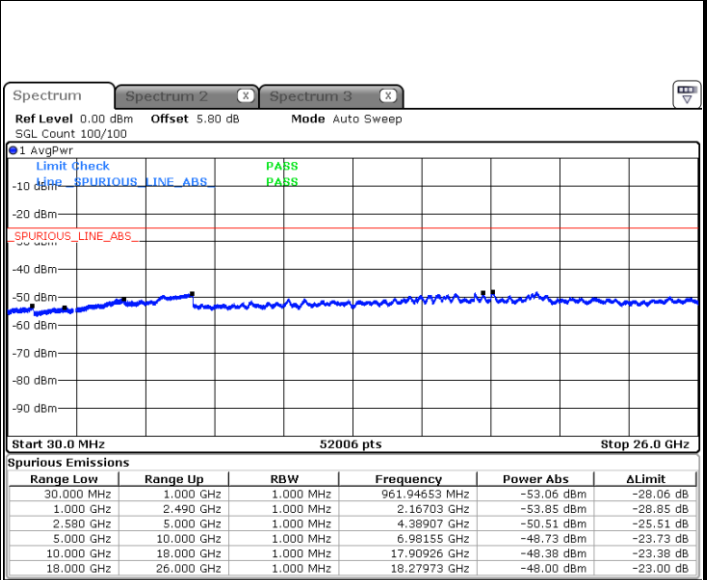

Date: 28.OCT.2018 21:57:18

**Middle Channel / 64QAM**

Date: 28.OCT.2018 21:58:11

**Highest Channel / 64QAM**

Date: 28.OCT.2018 22:03:03

LTE Band 7 / 5MHz

Lowest Channel / QPSK

Lowest Channel / 16QAM

Date: 4 NOV.2018 13:50:05

Date: 4 NOV.2018 13:50:58

Middle Channel / QPSK

Middle Channel / 16QAM

Date: 4 NOV.2018 13:52:44

Date: 4 NOV.2018 13:51:51

LTE Band 7 / 5MHz

Highest Channel / QPSK

Date: 4 NOV. 2018 13:53:38

Highest Channel / 16QAM

Date: 4 NOV. 2018 13:54:31

LTE Band 7 / 10MHz

Lowest Channel / QPSK

Date: 4 NOV. 2018 14:06:41

Lowest Channel / 16QAM

Date: 4 NOV. 2018 14:07:34

LTE Band 7 / 10MHz

Middle Channel / QPSK

Middle Channel / 16QAM

Date: 4 NOV.2018 14:09:21

Date: 4 NOV.2018 14:08:27

Highest Channel / QPSK

Highest Channel / 16QAM

Date: 4 NOV.2018 14:10:14