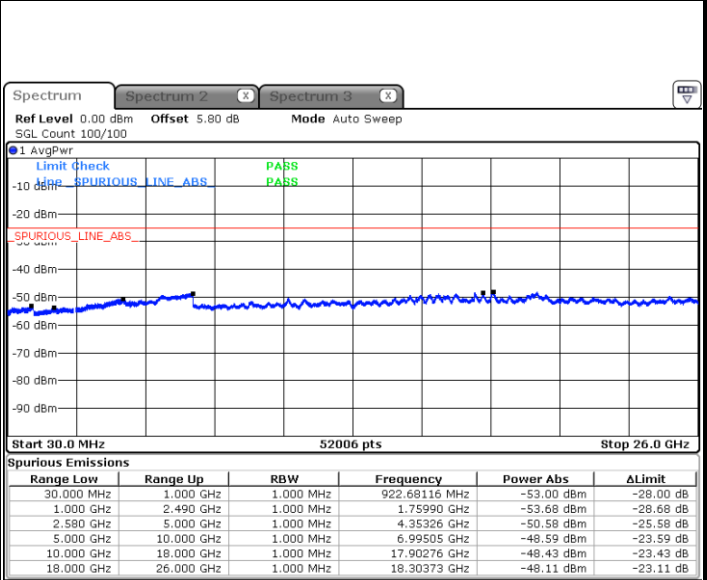

Date: 4.NOV.2018 14:57:26

Highest Channel / 64QAM

Date: 4.NOV.2018 14:58:19

LTE Band 7 / 15MHz

Lowest Channel / 64QAM

Middle Channel / 64QAM

Date: 4.NOV.2018 15:04:51

Date: 4.NOV.2018 15:05:44

Highest Channel / 64QAM

Date: 4.NOV.2018 15:06:38

**LTE Band 7 / 20MHz**

**Lowest Channel / 64QAM**

Date: 4.NOV.2018 15:10:51

**Middle Channel / 64QAM**

Date: 4.NOV.2018 15:11:44

**Highest Channel / 64QAM**

Date: 4.NOV.2018 15:12:37

LTE Band 38 / 5MHz

Lowest Channel / QPSK

Lowest Channel / 16QAM

Date: 12.NOV.2018 12:58:50

Date: 12.NOV.2018 12:59:43

Middle Channel / QPSK

Middle Channel / 16QAM

Date: 12.NOV.2018 13:03:20

Date: 12.NOV.2018 13:02:34

LTE Band 38 / 5MHz

Highest Channel / QPSK

Date: 12.NOV.2018 13:04:11

Ready

Highest Channel / 16QAM

Date: 12.NOV.2018 13:05:02