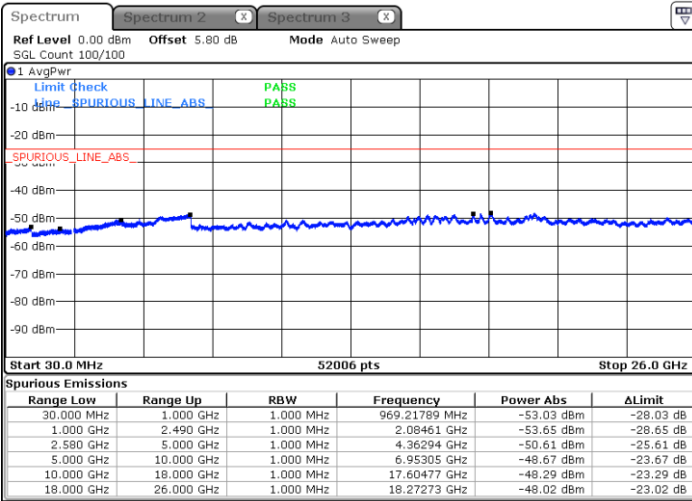

**Lowest Channel / 64QAM**

Date: 28.OCT.2018 21:47:01

**Middle Channel / 64QAM**

Date: 28.OCT.2018 21:47:55

**Highest Channel / 64QAM**

Date: 28.OCT.2018 21:52:46

**LTE Band 5 / 10MHz**

**Lowest Channel / 64QAM**

Date: 28.OCT.2018 21:57:18

**Middle Channel / 64QAM**

Date: 28.OCT.2018 21:58:11

**Highest Channel / 64QAM**

Date: 28.OCT.2018 22:03:03

LTE Band 7 / 5MHz

Lowest Channel / QPSK

Lowest Channel / 16QAM

Date: 4 NOV.2018 13:50:05

Date: 4 NOV.2018 13:50:58

Middle Channel / QPSK

Middle Channel / 16QAM

Date: 4 NOV.2018 13:52:44

Date: 4 NOV.2018 13:51:51

LTE Band 7 / 5MHz

Highest Channel / QPSK