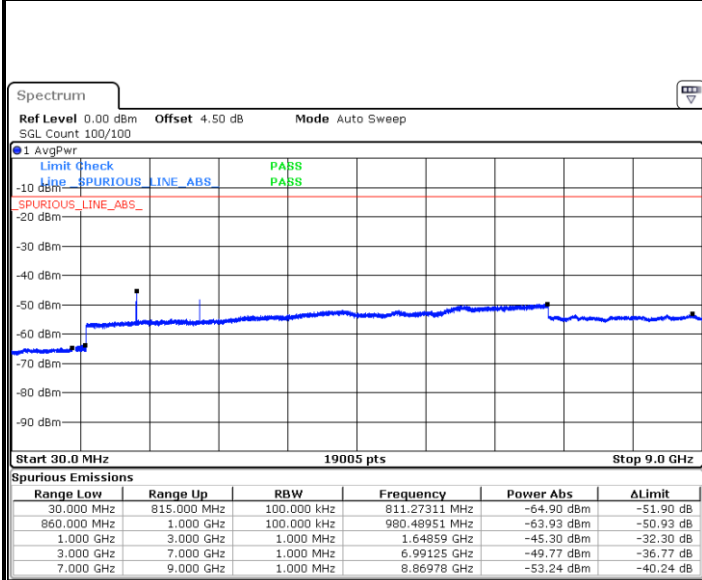

LTE Band 5 / 10MHz

Middle Channel / QPSK

Date: 28.OCT.2018 21:02:07

Middle Channel / 16QAM

Date: 28.OCT.2018 21:03:01

Highest Channel / QPSK

Date: 28.OCT.2018 21:11:10

Highest Channel / 16QAM

Date: 28.OCT.2018 21:12:03

LTE Band 5 / 1.4MHz

Lowest Channel / 64QAM

Middle Channel / 64QAM

Date: 28.OCT.2018 21:25:33

Date: 28.OCT.2018 21:26:27

Highest Channel / 64QAM

Date: 28.OCT.2018 21:31:18

LTE Band 5 / 3MHz

Lowest Channel / 64QAM

Date: 28.OCT.2018 21:36:44

Middle Channel / 64QAM

Date: 28.OCT.2018 21:37:38

Highest Channel / 64QAM

Date: 28.OCT.2018 21:42:29

**LTE Band 5 / 5MHz**

**Lowest Channel / 64QAM**

Date: 28.OCT.2018 21:47:01

**Middle Channel / 64QAM**

Date: 28.OCT.2018 21:47:55

**Highest Channel / 64QAM**

Date: 28.OCT.2018 21:52:46

**LTE Band 5 / 10MHz**

**Lowest Channel / 64QAM**