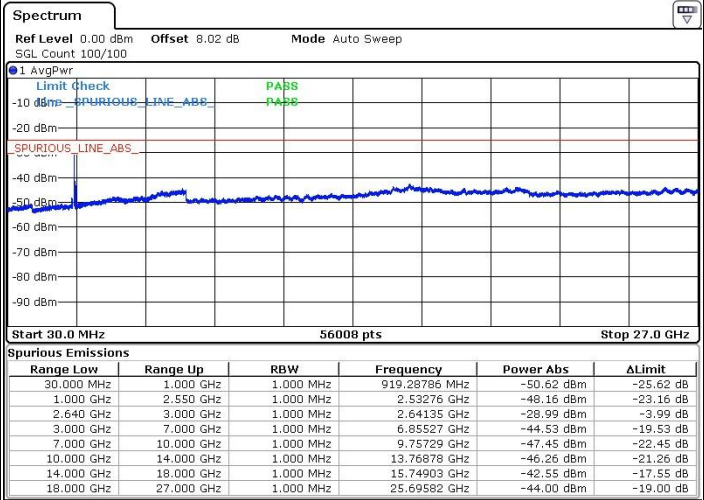

Date: 12.NOV.2018 13:22:28

LTE Band 38 / 15MHz

Lowest Channel / QPSK

Lowest Channel / 16QAM

Date: 12.NOV.2018 11:17:12

Date: 12.NOV.2018 11:18:18

Middle Channel / QPSK

Middle Channel / 16QAM

Date: 12.NOV.2018 11:22:56

Date: 12.NOV.2018 11:22:08

LTE Band 38 / 15MHz

Highest Channel / QPSK

Date: 12.NOV.2018 11:24:15

Highest Channel / 16QAM

Date: 12.NOV.2018 11:25:06

LTE Band 38 / 20MHz

Lowest Channel / QPSK

Date: 12.NOV.2018 12:49:53

Lowest Channel / 16QAM

Date: 12.NOV.2018 12:50:42