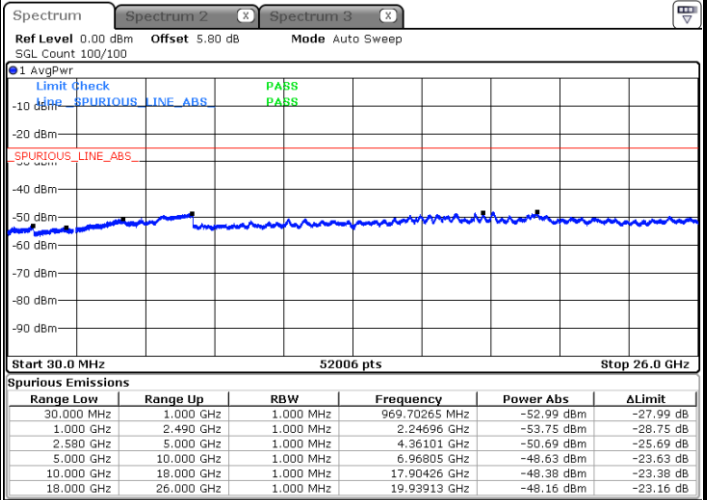

Date: 4 NOV.2018 14:50:33

Date: 4 NOV.2018 14:51:26

Highest Channel / 64QAM

Date: 4 NOV.2018 14:52:20

LTE Band 7 / 10MHz

Lowest Channel / 64QAM

Middle Channel / 64QAM

Date: 4.NOV.2018 14:56:33

Date: 4.NOV.2018 14:57:26

Highest Channel / 64QAM

Date: 4.NOV.2018 14:58:19

LTE Band 7 / 15MHz

Lowest Channel / 64QAM

Middle Channel / 64QAM

Date: 4.NOV.2018 15:04:51

Date: 4.NOV.2018 15:05:44

Highest Channel / 64QAM

Date: 4.NOV.2018 15:06:38

**LTE Band 7 / 20MHz**

**Lowest Channel / 64QAM**

Date: 4.NOV.2018 15:10:51

**Middle Channel / 64QAM**

Date: 4.NOV.2018 15:11:44

**Highest Channel / 64QAM**