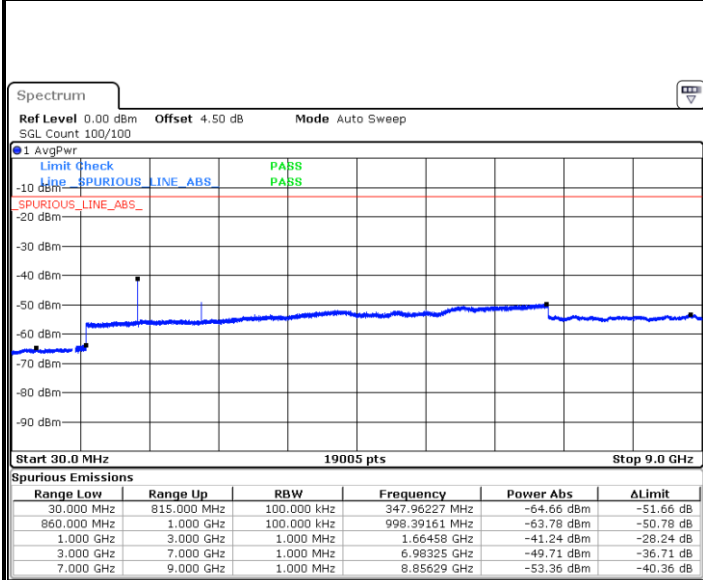

LTE Band 5 / 10MHz

Middle Channel / QPSK

Date: 28.OCT.2018 21:02:07

Middle Channel / 16QAM

Date: 28.OCT.2018 21:03:01

Highest Channel / QPSK

Date: 28.OCT.2018 21:11:10

Highest Channel / 16QAM

Date: 28.OCT.2018 21:12:03

LTE Band 5 / 1.4MHz

Lowest Channel / 64QAM

Middle Channel / 64QAM

Date: 28.OCT.2018 21:25:33

Date: 28.OCT.2018 21:26:27

Highest Channel / 64QAM

Date: 28.OCT.2018 21:31:18

LTE Band 5 / 3MHz

Lowest Channel / 64QAM

Date: 28.OCT.2018 21:36:44

Middle Channel / 64QAM

Date: 28.OCT.2018 21:37:38

Highest Channel / 64QAM

Date: 28.OCT.2018 21:42:29

**LTE Band 5 / 5MHz**