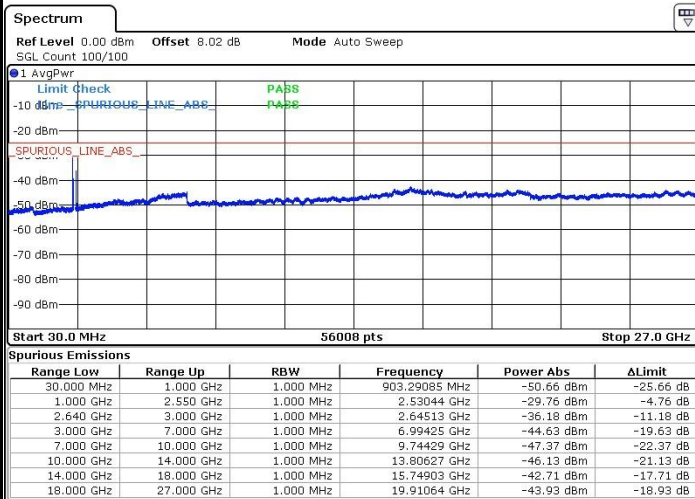

Date: 12.NOV.2018 13:22:28

LTE Band 38 / 15MHz

Lowest Channel / QPSK

Lowest Channel / 16QAM

Date: 12.NOV.2018 11:17:12

Date: 12.NOV.2018 11:18:18

Middle Channel / QPSK

Middle Channel / 16QAM

Date: 12.NOV.2018 11:22:56

Date: 12.NOV.2018 11:22:08

LTE Band 38 / 15MHz

Highest Channel / QPSK

Date: 12.NOV.2018 11:24:15

Highest Channel / 16QAM

Date: 12.NOV.2018 11:25:06

LTE Band 38 / 20MHz

Lowest Channel / QPSK

Date: 12.NOV.2018 12:49:53

Lowest Channel / 16QAM

Date: 12.NOV.2018 12:50:42