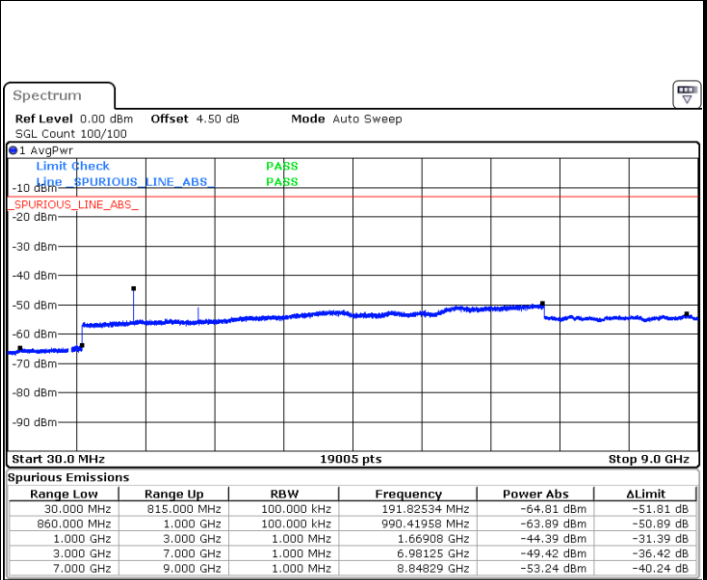

Date: 28.OCT.2018 21:12:03

LTE Band 5 / 1.4MHz

Lowest Channel / 64QAM

Middle Channel / 64QAM

Date: 28.OCT.2018 21:25:33

Date: 28.OCT.2018 21:26:27

Highest Channel / 64QAM

Date: 28.OCT.2018 21:31:18

LTE Band 5 / 3MHz

Lowest Channel / 64QAM

Date: 28.OCT.2018 21:36:44

Middle Channel / 64QAM

Date: 28.OCT.2018 21:37:38

Highest Channel / 64QAM

Date: 28.OCT.2018 21:42:29

**LTE Band 5 / 5MHz**

**Lowest Channel / 64QAM**

Date: 28.OCT.2018 21:47:01

**Middle Channel / 64QAM**

Date: 28.OCT.2018 21:47:55

**Highest Channel / 64QAM**

Date: 28.OCT.2018 21:52:46

**LTE Band 5 / 10MHz**

**Lowest Channel / 64QAM**

Date: 28.OCT.2018 21:57:18

**Middle Channel / 64QAM**

Date: 28.OCT.2018 21:58:11

**Highest Channel / 64QAM**

Date: 28.OCT.2018 22:03:03

LTE Band 7 / 5MHz

Lowest Channel / QPSK

Lowest Channel / 16QAM