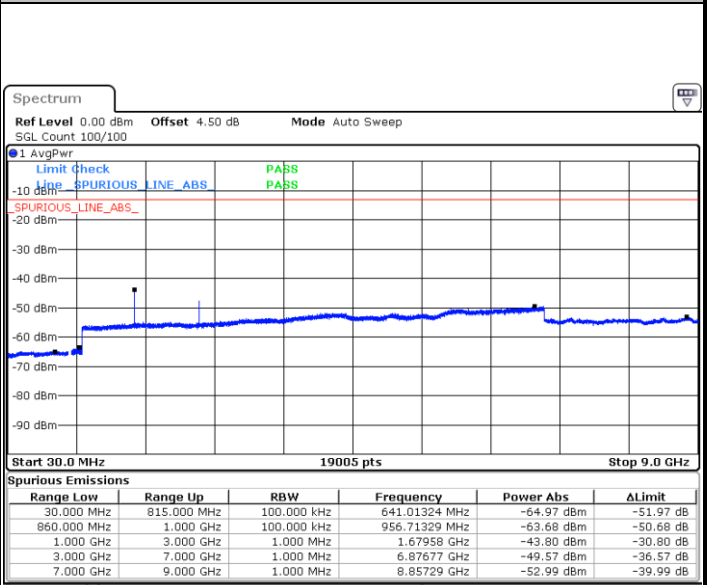

LTE Band 5 / 10MHz

Middle Channel / QPSK

Date: 28.OCT.2018 21:02:07

Middle Channel / 16QAM

Date: 28.OCT.2018 21:03:01

Highest Channel / QPSK

Date: 28.OCT.2018 21:11:10

Highest Channel / 16QAM

Date: 28.OCT.2018 21:12:03

LTE Band 5 / 1.4MHz

Lowest Channel / 64QAM

Middle Channel / 64QAM

Date: 28.OCT.2018 21:25:33

Date: 28.OCT.2018 21:26:27

Highest Channel / 64QAM

Date: 28.OCT.2018 21:31:18

LTE Band 5 / 3MHz

Lowest Channel / 64QAM

Date: 28.OCT.2018 21:36:44

Middle Channel / 64QAM

Date: 28.OCT.2018 21:37:38

Highest Channel / 64QAM

Date: 28.OCT.2018 21:42:29

**LTE Band 5 / 5MHz**