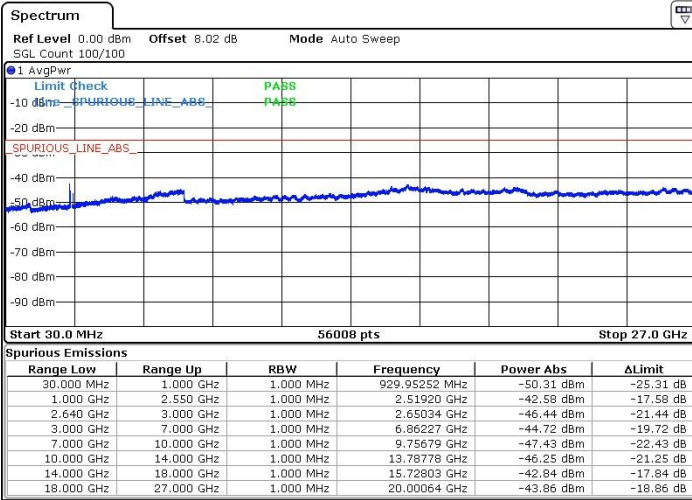

Ready

LTE Band 38 / 10MHz

Lowest Channel / QPSK

Date: 12.NOV.2018 13:16:26

Ready

Lowest Channel / 16QAM

Date: 12.NOV.2018 13:17:18

Ready

LTE Band 38 / 10MHz

Middle Channel / QPSK

Middle Channel / 16QAM

Date: 12.NOV.2018 13:20:35

Date: 12.NOV.2018 13:19:44

Highest Channel / QPSK

Highest Channel / 16QAM

Date: 12.NOV.2018 13:21:34

Date: 12.NOV.2018 13:22:28

LTE Band 38 / 15MHz

Lowest Channel / QPSK

Lowest Channel / 16QAM

Date: 12.NOV.2018 11:17:12

Date: 12.NOV.2018 11:18:18

Middle Channel / QPSK

Middle Channel / 16QAM