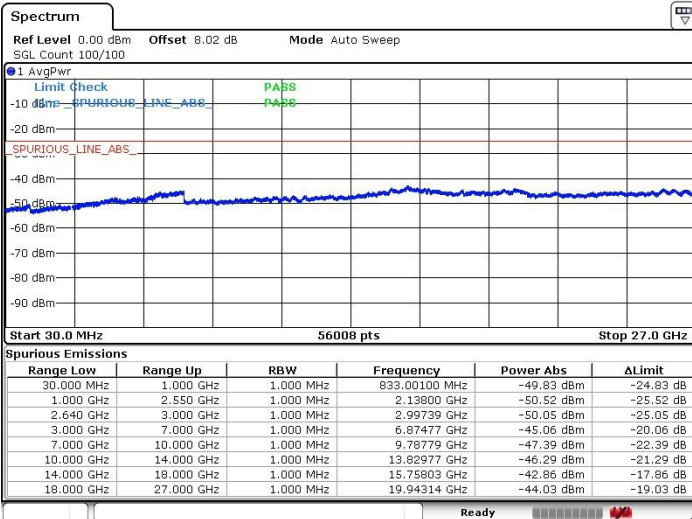

Highest Channel / 64QAM

Date: 4.NOV.2018 15:06:38

**LTE Band 7 / 20MHz**

**Lowest Channel / 64QAM**

Date: 4.NOV.2018 15:10:51

**Middle Channel / 64QAM**

Date: 4.NOV.2018 15:11:44

**Highest Channel / 64QAM**

Date: 4.NOV.2018 15:12:37

LTE Band 38 / 5MHz

Lowest Channel / QPSK

Lowest Channel / 16QAM

Date: 12.NOV.2018 12:58:50

Date: 12.NOV.2018 12:59:43

Middle Channel / QPSK

Middle Channel / 16QAM

Date: 12.NOV.2018 13:03:20

Date: 12.NOV.2018 13:02:34

LTE Band 38 / 5MHz

Highest Channel / QPSK

Date: 12.NOV.2018 13:04:11

Ready

Highest Channel / 16QAM

Date: 12.NOV.2018 13:05:02