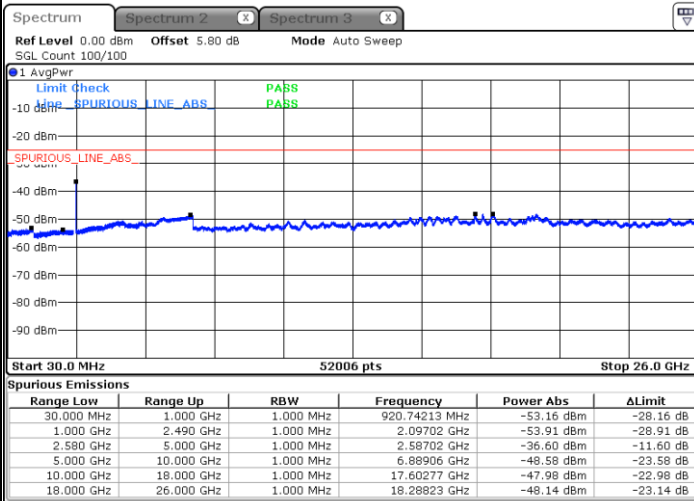

Date: 4.NOV.2018 14:25:57

Date: 4.NOV.2018 14:25:04

LTE Band7 / 15MHz

Highest Channel / QPSK

Date: 4 NOV. 2018 14:26:50

Highest Channel / 16QAM

Date: 4 NOV. 2018 14:27:44

LTE Band 7 / 20MHz

Lowest Channel / QPSK

Date: 4 NOV. 2018 14:39:53

Lowest Channel / 16QAM

Date: 4 NOV. 2018 14:40:46

LTE Band 7 / 20MHz

Middle Channel / QPSK

Middle Channel / 16QAM

Date: 4 NOV.2018 14:42:33

Date: 4 NOV.2018 14:41:40

Highest Channel / QPSK

Highest Channel / 16QAM

Date: 4 NOV.2018 14:43:27

Date: 4 NOV.2018 14:44:20

LTE Band 7 / 5MHz

Lowest Channel / 64QAM

Middle Channel / 64QAM

Date: 4 NOV.2018 14:50:33

Date: 4 NOV.2018 14:51:26

Highest Channel / 64QAM

Date: 4 NOV.2018 14:52:20

LTE Band 7 / 10MHz

Lowest Channel / 64QAM

Middle Channel / 64QAM

Date: 4.NOV.2018 14:56:33