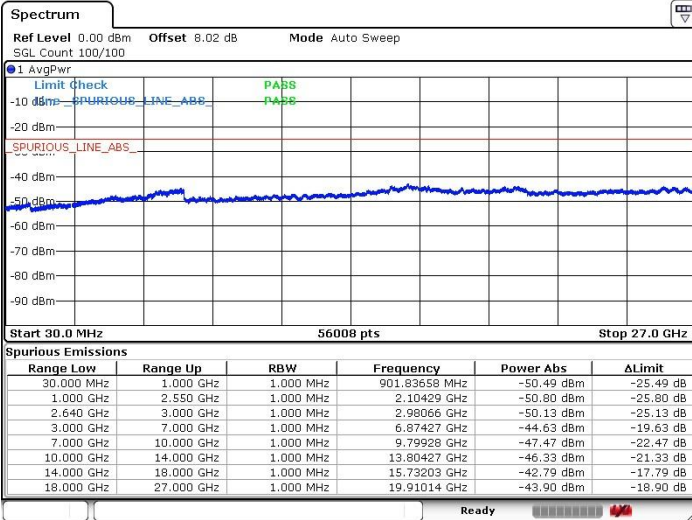

Date: 4.NOV.2018 14:57:26

Highest Channel / 64QAM

Date: 4.NOV.2018 14:58:19

LTE Band 7 / 15MHz

Lowest Channel / 64QAM

Middle Channel / 64QAM

Date: 4.NOV.2018 15:04:51

Date: 4.NOV.2018 15:05:44

Highest Channel / 64QAM

Date: 4.NOV.2018 15:06:38

**LTE Band 7 / 20MHz**

**Lowest Channel / 64QAM**

Date: 4.NOV.2018 15:10:51

**Middle Channel / 64QAM**

Date: 4.NOV.2018 15:11:44

**Highest Channel / 64QAM**

Date: 4.NOV.2018 15:12:37

LTE Band 38 / 5MHz

Lowest Channel / QPSK

Lowest Channel / 16QAM

Date: 12.NOV.2018 12:58:50

Date: 12.NOV.2018 12:59:43

Middle Channel / QPSK

Middle Channel / 16QAM