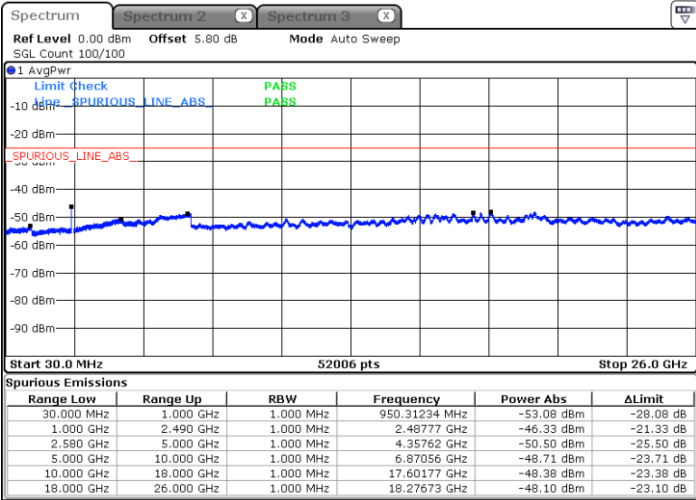

Date: 4 NOV.2018 14:50:33

Date: 4 NOV.2018 14:51:26

Highest Channel / 64QAM

Date: 4 NOV.2018 14:52:20

LTE Band 7 / 10MHz

Lowest Channel / 64QAM

Middle Channel / 64QAM

Date: 4.NOV.2018 14:56:33

Date: 4.NOV.2018 14:57:26

Highest Channel / 64QAM

Date: 4.NOV.2018 14:58:19

LTE Band 7 / 15MHz

Lowest Channel / 64QAM

Middle Channel / 64QAM

Date: 4.NOV.2018 15:04:51

Date: 4.NOV.2018 15:05:44

Highest Channel / 64QAM

Date: 4.NOV.2018 15:06:38

**LTE Band 7 / 20MHz**

**Lowest Channel / 64QAM**

Date: 4.NOV.2018 15:10:51

**Middle Channel / 64QAM**

Date: 4.NOV.2018 15:11:44

**Highest Channel / 64QAM**