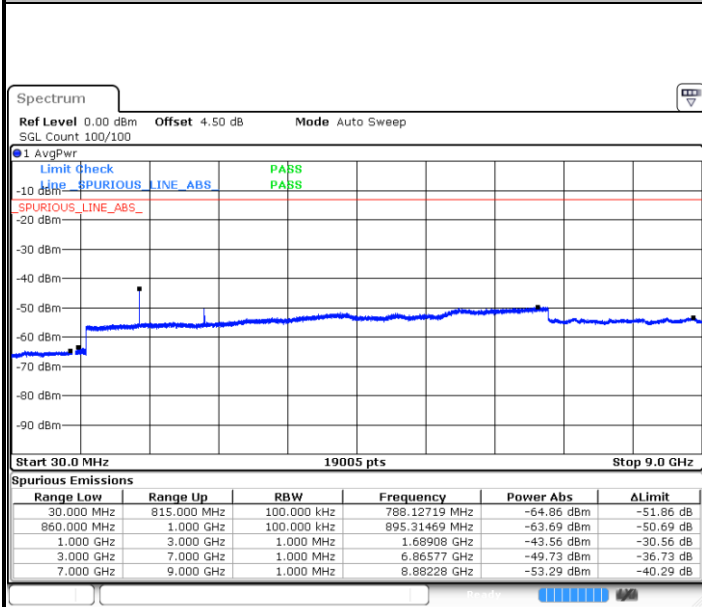

LTE Band 5 / 3MHz

Lowest Channel / 64QAM

Date: 28.OCT.2018 21:36:44

Middle Channel / 64QAM

Date: 28.OCT.2018 21:37:38

Highest Channel / 64QAM

Date: 28.OCT.2018 21:42:29

**LTE Band 5 / 5MHz**

**Lowest Channel / 64QAM**

Date: 28.OCT.2018 21:47:01

**Middle Channel / 64QAM**

Date: 28.OCT.2018 21:47:55

**Highest Channel / 64QAM**

Date: 28.OCT.2018 21:52:46

**LTE Band 5 / 10MHz**

**Lowest Channel / 64QAM**

Date: 28.OCT.2018 21:57:18

**Middle Channel / 64QAM**

Date: 28.OCT.2018 21:58:11

**Highest Channel / 64QAM**

Date: 28.OCT.2018 22:03:03

LTE Band 7 / 5MHz

Lowest Channel / QPSK

Lowest Channel / 16QAM

Date: 4 NOV.2018 13:50:05

Date: 4 NOV.2018 13:50:58

Middle Channel / QPSK

Middle Channel / 16QAM

Date: 4 NOV.2018 13:52:44

Date: 4 NOV.2018 13:51:51

LTE Band 7 / 5MHz

Highest Channel / QPSK