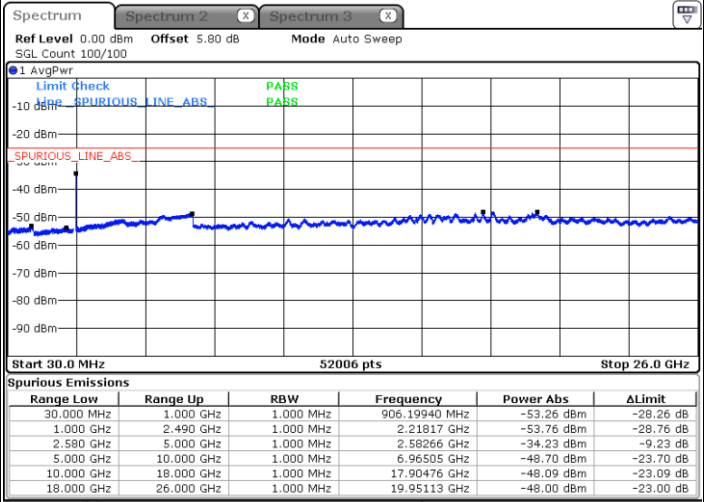

Date: 4 NOV.2018 14:11:07

LTE Band 7 / 15MHz

Lowest Channel / QPSK

Lowest Channel / 16QAM

Date: 4.NOV.2018 14:23:17

Date: 4.NOV.2018 14:24:10

Middle Channel / QPSK

Middle Channel / 16QAM

Date: 4.NOV.2018 14:25:57

Date: 4.NOV.2018 14:25:04

LTE Band7 / 15MHz

Highest Channel / QPSK

Date: 4 NOV. 2018 14:26:50

Highest Channel / 16QAM

Date: 4 NOV. 2018 14:27:44

LTE Band 7 / 20MHz

Lowest Channel / QPSK

Date: 4 NOV. 2018 14:39:53

Lowest Channel / 16QAM

Date: 4 NOV. 2018 14:40:46

LTE Band 7 / 20MHz

Middle Channel / QPSK

Middle Channel / 16QAM

Date: 4 NOV.2018 14:42:33