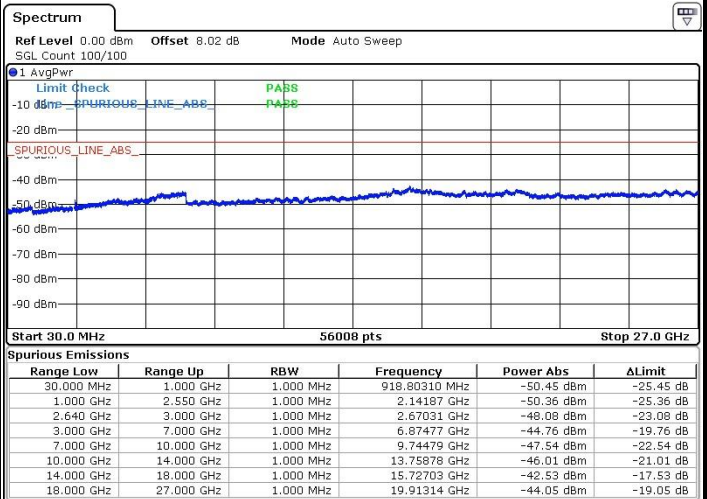

Ready

LTE Band 38 / 10MHz

Lowest Channel / QPSK

Date: 12.NOV.2018 13:16:26

Ready

Lowest Channel / 16QAM

Date: 12.NOV.2018 13:17:18

Ready

LTE Band 38 / 10MHz

Middle Channel / QPSK

Middle Channel / 16QAM

Date: 12.NOV.2018 13:20:35

Date: 12.NOV.2018 13:19:44

Highest Channel / QPSK

Highest Channel / 16QAM

Date: 12.NOV.2018 13:21:34

Date: 12.NOV.2018 13:22:28

LTE Band 38 / 15MHz

Lowest Channel / QPSK

Lowest Channel / 16QAM

Date: 12.NOV.2018 11:17:12

Date: 12.NOV.2018 11:18:18

Middle Channel / QPSK

Middle Channel / 16QAM

Date: 12.NOV.2018 11:22:56

Date: 12.NOV.2018 11:22:08

LTE Band 38 / 15MHz

Highest Channel / QPSK

Date: 12.NOV.2018 11:24:15

Highest Channel / 16QAM

Date: 12.NOV.2018 11:25:06

LTE Band 38 / 20MHz