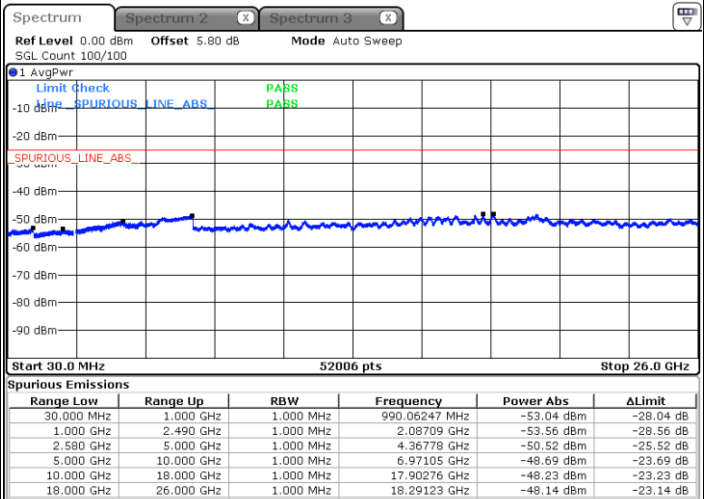

LTE Band 7 / 10MHz

Middle Channel / QPSK

Middle Channel / 16QAM

Date: 4 NOV.2018 14:09:21

Date: 4 NOV.2018 14:08:27

Highest Channel / QPSK

Highest Channel / 16QAM

Date: 4 NOV.2018 14:10:14

Date: 4 NOV.2018 14:11:07

LTE Band 7 / 15MHz

Lowest Channel / QPSK

Lowest Channel / 16QAM

Date: 4.NOV.2018 14:23:17

Date: 4.NOV.2018 14:24:10

Middle Channel / QPSK

Middle Channel / 16QAM

Date: 4.NOV.2018 14:25:57

Date: 4.NOV.2018 14:25:04

LTE Band7 / 15MHz

Highest Channel / QPSK

Date: 4 NOV. 2018 14:26:50

Highest Channel / 16QAM

Date: 4 NOV. 2018 14:27:44

LTE Band 7 / 20MHz

Lowest Channel / QPSK

Date: 4 NOV. 2018 14:39:53

Lowest Channel / 16QAM

Date: 4 NOV. 2018 14:40:46

LTE Band 7 / 20MHz

Middle Channel / QPSK

Middle Channel / 16QAM

Date: 4 NOV.2018 14:42:33