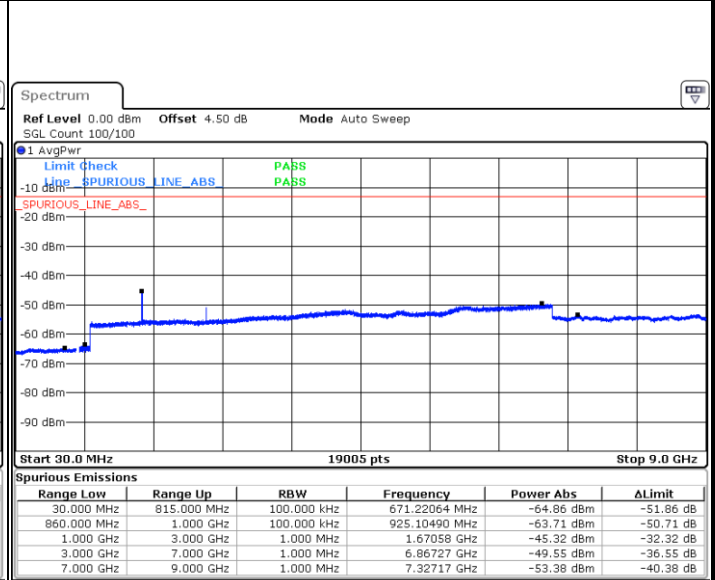

LTE Band 5 / 10MHz

Middle Channel / QPSK

Date: 28.OCT.2018 21:02:07

Middle Channel / 16QAM

Date: 28.OCT.2018 21:03:01

Highest Channel / QPSK

Date: 28.OCT.2018 21:11:10

Highest Channel / 16QAM

Date: 28.OCT.2018 21:12:03

LTE Band 5 / 1.4MHz

Lowest Channel / 64QAM

Middle Channel / 64QAM

Date: 28.OCT.2018 21:25:33

Date: 28.OCT.2018 21:26:27

Highest Channel / 64QAM

Date: 28.OCT.2018 21:31:18

LTE Band 5 / 3MHz

Lowest Channel / 64QAM

Date: 28.OCT.2018 21:36:44

Middle Channel / 64QAM

Date: 28.OCT.2018 21:37:38

Highest Channel / 64QAM

Date: 28.OCT.2018 21:42:29

**LTE Band 5 / 5MHz**

**Lowest Channel / 64QAM**

Date: 28.OCT.2018 21:47:01

**Middle Channel / 64QAM**

Date: 28.OCT.2018 21:47:55

**Highest Channel / 64QAM**

Date: 28.OCT.2018 21:52:46

**LTE Band 5 / 10MHz**

**Lowest Channel / 64QAM**