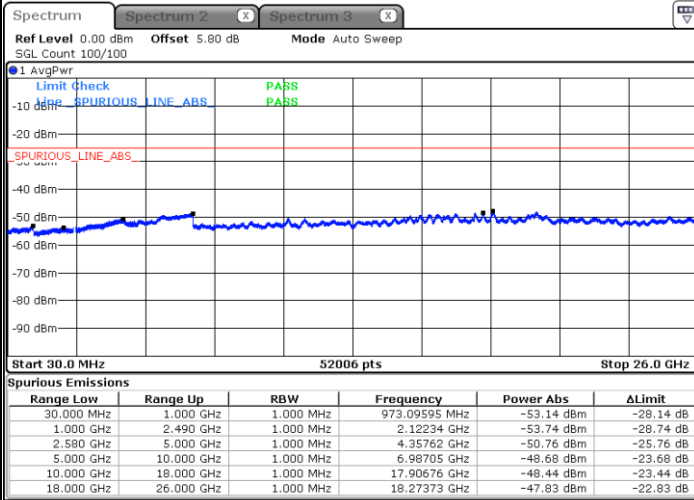

Date: 4 NOV.2018 14:41:40

Highest Channel / QPSK

Highest Channel / 16QAM

Date: 4 NOV.2018 14:43:27

Date: 4 NOV.2018 14:44:20

LTE Band 7 / 5MHz

Lowest Channel / 64QAM

Middle Channel / 64QAM

Date: 4 NOV.2018 14:50:33

Date: 4 NOV.2018 14:51:26

Highest Channel / 64QAM

Date: 4 NOV.2018 14:52:20

LTE Band 7 / 10MHz

Lowest Channel / 64QAM

Middle Channel / 64QAM

Date: 4.NOV.2018 14:56:33

Date: 4.NOV.2018 14:57:26

Highest Channel / 64QAM

Date: 4.NOV.2018 14:58:19

LTE Band 7 / 15MHz

Lowest Channel / 64QAM

Middle Channel / 64QAM

Date: 4.NOV.2018 15:04:51

Date: 4.NOV.2018 15:05:44

Highest Channel / 64QAM

Date: 4.NOV.2018 15:06:38

**LTE Band 7 / 20MHz**

**Lowest Channel / 64QAM**

Date: 4.NOV.2018 15:10:51

**Middle Channel / 64QAM**

Date: 4.NOV.2018 15:11:44

**Highest Channel / 64QAM**