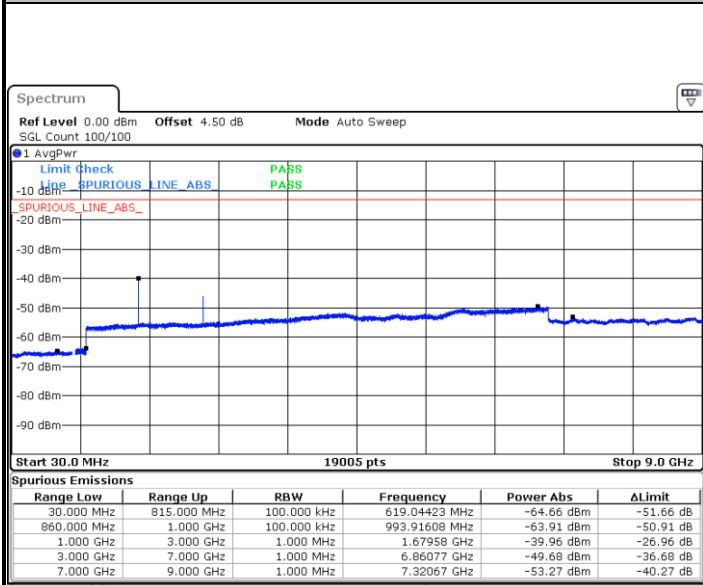

LTE Band 5 / 10MHz

Middle Channel / QPSK

Date: 28.OCT.2018 21:02:07

Middle Channel / 16QAM

Date: 28.OCT.2018 21:03:01

Highest Channel / QPSK

Date: 28.OCT.2018 21:11:10

Highest Channel / 16QAM

Date: 28.OCT.2018 21:12:03

LTE Band 5 / 1.4MHz

Lowest Channel / 64QAM

Middle Channel / 64QAM

Date: 28.OCT.2018 21:25:33

Date: 28.OCT.2018 21:26:27

Highest Channel / 64QAM

Date: 28.OCT.2018 21:31:18

LTE Band 5 / 3MHz

Lowest Channel / 64QAM

Date: 28.OCT.2018 21:36:44

Middle Channel / 64QAM

Date: 28.OCT.2018 21:37:38

Highest Channel / 64QAM

Date: 28.OCT.2018 21:42:29

**LTE Band 5 / 5MHz**