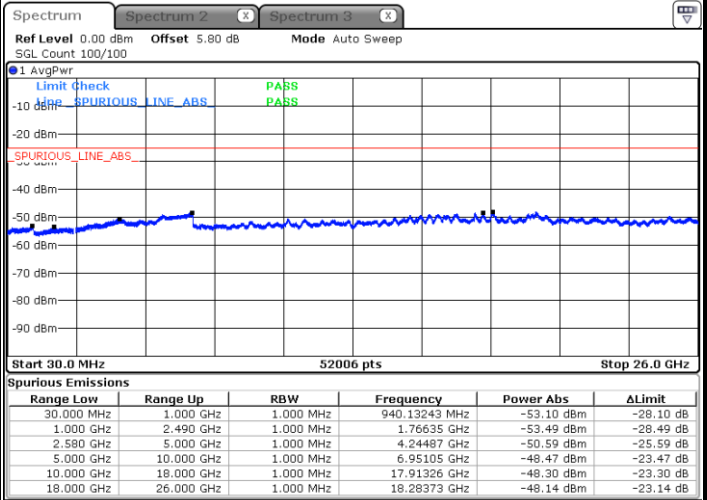

Lowest Channel / QPSK

Date: 4 NOV. 2018 14:39:53

Lowest Channel / 16QAM

Date: 4 NOV. 2018 14:40:46

LTE Band 7 / 20MHz

Middle Channel / QPSK

Middle Channel / 16QAM

Date: 4 NOV.2018 14:42:33

Date: 4 NOV.2018 14:41:40

Highest Channel / QPSK

Highest Channel / 16QAM

Date: 4 NOV.2018 14:43:27

Date: 4 NOV.2018 14:44:20

LTE Band 7 / 5MHz

Lowest Channel / 64QAM

Middle Channel / 64QAM

Date: 4 NOV.2018 14:50:33

Date: 4 NOV.2018 14:51:26

Highest Channel / 64QAM

Date: 4 NOV.2018 14:52:20

LTE Band 7 / 10MHz

Lowest Channel / 64QAM

Middle Channel / 64QAM

Date: 4.NOV.2018 14:56:33

Date: 4.NOV.2018 14:57:26

Highest Channel / 64QAM

Date: 4.NOV.2018 14:58:19

LTE Band 7 / 15MHz

Lowest Channel / 64QAM

Middle Channel / 64QAM

Date: 4.NOV.2018 15:04:51

Date: 4.NOV.2018 15:05:44