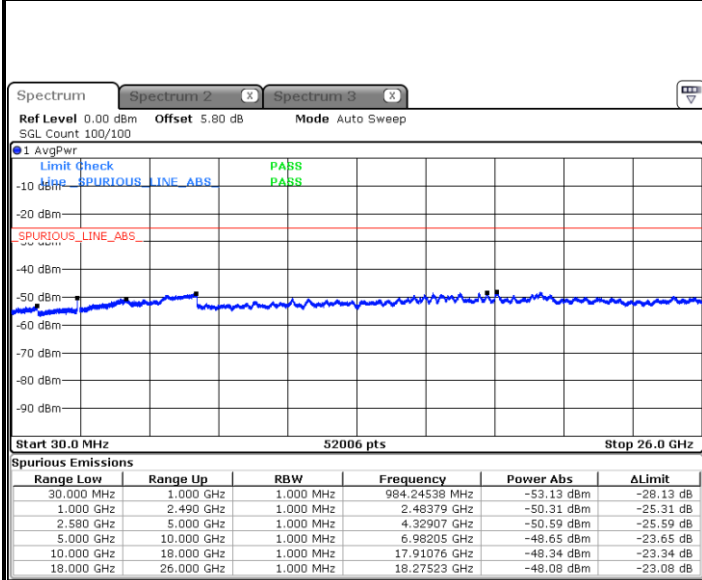

Date: 4.NOV.2018 14:57:26

Highest Channel / 64QAM

Date: 4.NOV.2018 14:58:19

LTE Band 7 / 15MHz

Lowest Channel / 64QAM

Middle Channel / 64QAM

Date: 4.NOV.2018 15:04:51

Date: 4.NOV.2018 15:05:44

Highest Channel / 64QAM

Date: 4.NOV.2018 15:06:38

**LTE Band 7 / 20MHz**

**Lowest Channel / 64QAM**

Date: 4.NOV.2018 15:10:51

**Middle Channel / 64QAM**

Date: 4.NOV.2018 15:11:44

**Highest Channel / 64QAM**

Date: 4.NOV.2018 15:12:37

LTE Band 38 / 5MHz

Lowest Channel / QPSK

Lowest Channel / 16QAM

Date: 12.NOV.2018 12:58:50

Date: 12.NOV.2018 12:59:43

Middle Channel / QPSK

Middle Channel / 16QAM

Date: 12.NOV.2018 13:03:20

Date: 12.NOV.2018 13:02:34

LTE Band 38 / 5MHz

Highest Channel / QPSK

Date: 12.NOV.2018 13:04:11

Ready

Highest Channel / 16QAM

Date: 12.NOV.2018 13:05:02