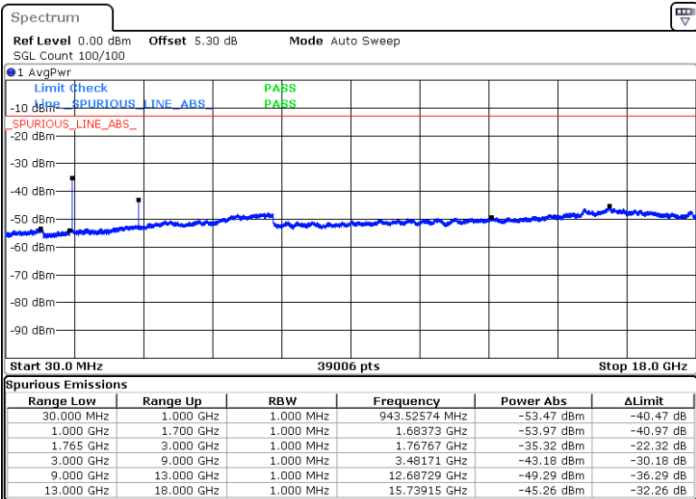

**Middle Channel / 64QAM**

Date: 28.OCT.2018 10:28:51

**Highest Channel / 64QAM**

Date: 28.OCT.2018 10:32:20

**LTE Band 4 / 5MHz**

**Lowest Channel / 64QAM**

Date: 28.OCT.2018 10:35:50

**Middle Channel / 64QAM**

Date: 28.OCT.2018 10:37:05

**Highest Channel / 64QAM**

Date: 28.OCT.2018 10:40:34

LTE Band 4 / 10MHz

Lowest Channel / 64QAM

Date: 28.OCT.2018 10:44:04

Middle Channel / 64QAM

Date: 28.OCT.2018 10:45:19

Highest Channel / 64QAM

Date: 28.OCT.2018 10:48:49

LTE Band 4 / 15MHz

Lowest Channel / 64QAM

Middle Channel / 64QAM

Date: 28.OCT.2018 10:52:18

Date: 28.OCT.2018 10:53:33

Highest Channel / 64QAM

Date: 28.OCT.2018 10:57:03

LTE Band 4 / 20MHz

Lowest Channel / 64QAM

Date: 28.OCT.2018 11:00:32

Middle Channel / 64QAM

Date: 28.OCT.2018 11:01:47

Highest Channel / 64QAM

Date: 28.OCT.2018 11:05:17