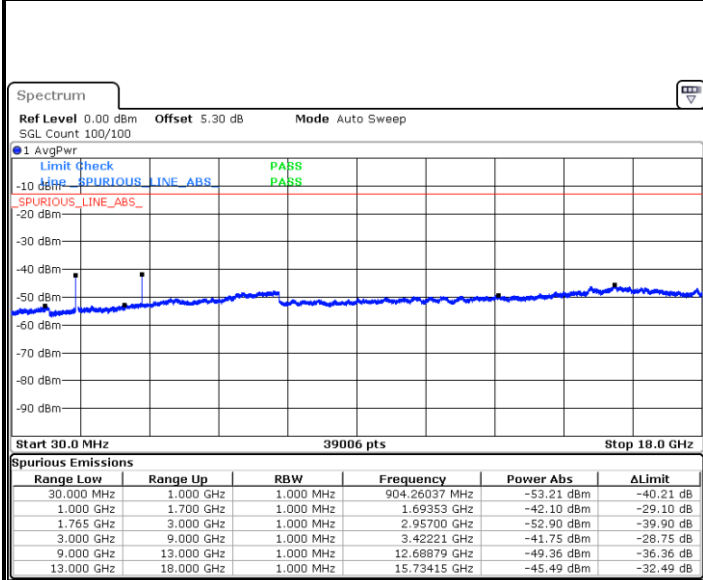

**Middle Channel / 64QAM**

Date: 28.OCT.2018 10:28:51

**Highest Channel / 64QAM**

Date: 28.OCT.2018 10:32:20

**LTE Band 4 / 5MHz**

**Lowest Channel / 64QAM**

Date: 28.OCT.2018 10:35:50

**Middle Channel / 64QAM**

Date: 28.OCT.2018 10:37:05

**Highest Channel / 64QAM**

Date: 28.OCT.2018 10:40:34

LTE Band 4 / 10MHz

Lowest Channel / 64QAM

Date: 28.OCT.2018 10:44:04

Middle Channel / 64QAM

Date: 28.OCT.2018 10:45:19

Highest Channel / 64QAM

Date: 28.OCT.2018 10:48:49

LTE Band 4 / 15MHz

Lowest Channel / 64QAM

Middle Channel / 64QAM

Date: 28.OCT.2018 10:52:18

Date: 28.OCT.2018 10:53:33

Highest Channel / 64QAM

Date: 28.OCT.2018 10:57:03

LTE Band 4 / 20MHz

Lowest Channel / 64QAM

Date: 28.OCT.2018 11:00:32

Middle Channel / 64QAM

Date: 28.OCT.2018 11:01:47

Highest Channel / 64QAM

Date: 28.OCT.2018 11:05:17