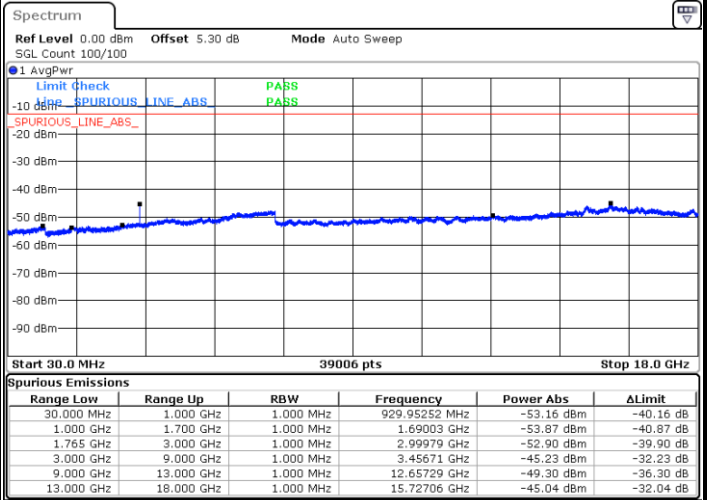

Lowest Channel / 16QAM

Date: 28.OCT.2018 09:10:37

Date: 28.OCT.2018 09:11:31

Middle Channel / QPSK

Middle Channel / 16QAM

Date: 28.OCT.2018 09:13:06

Date: 28.OCT.2018 09:14:01

LTE Band 4 / 5MHz

Highest Channel / QPSK

Date: 28.OCT.2018 09:20:05

Highest Channel / 16QAM

Date: 28.OCT.2018 09:21:00

LTE Band 4 / 10MHz

Lowest Channel / QPSK

Date: 28.OCT.2018 09:27:05

Lowest Channel / 16QAM

Date: 28.OCT.2018 09:27:59

LTE Band 4 / 10MHz

Middle Channel / QPSK

Middle Channel / 16QAM

Date: 28.OCT.2018 09:29:34

Date: 28.OCT.2018 09:30:29

Highest Channel / QPSK

Highest Channel / 16QAM