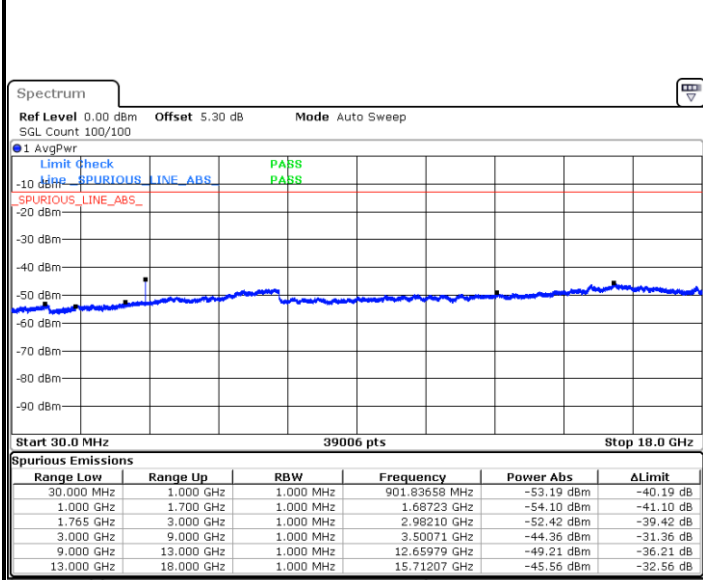

Date: 28.OCT.2018 10:02:30

Date: 28.OCT.2018 10:03:24

Highest Channel / QPSK

Highest Channel / 16QAM

Date: 28.OCT.2018 10:09:29

Date: 28.OCT.2018 10:10:23

LTE Band 4 / 1.4MHz

Lowest Channel / 64QAM

Middle Channel / 64QAM

Date: 28.OCT.2018 10:19:22

Date: 28.OCT.2018 10:20:37

Highest Channel / 64QAM

Date: 28.OCT.2018 10:24:06

**LTE Band 4 / 3MHz**

**Lowest Channel / 64QAM**

Date: 28.OCT.2018 10:27:36

**Middle Channel / 64QAM**

Date: 28.OCT.2018 10:28:51

**Highest Channel / 64QAM**

Date: 28.OCT.2018 10:32:20

**LTE Band 4 / 5MHz**

**Lowest Channel / 64QAM**

Date: 28.OCT.2018 10:35:50

**Middle Channel / 64QAM**

Date: 28.OCT.2018 10:37:05

**Highest Channel / 64QAM**

Date: 28.OCT.2018 10:40:34

LTE Band 4 / 10MHz

Lowest Channel / 64QAM

Date: 28.OCT.2018 10:44:04

Middle Channel / 64QAM

Date: 28.OCT.2018 10:45:19