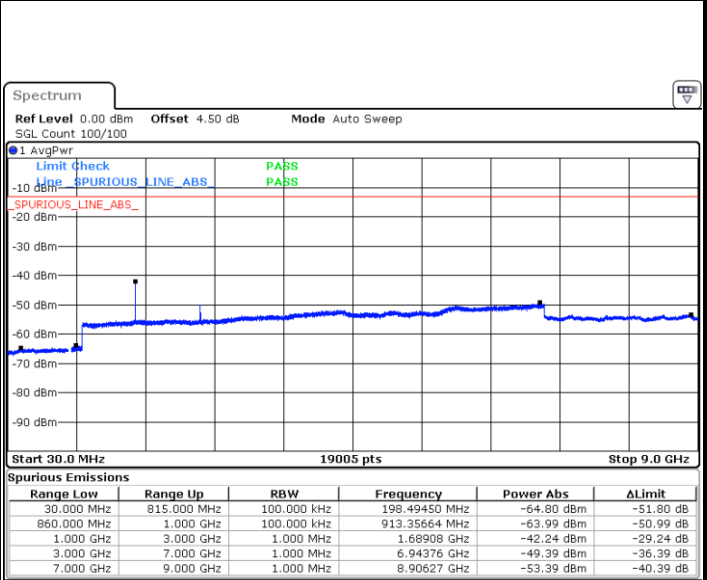

Highest Channel / QPSK

Highest Channel / 16QAM

Date: 28.OCT.2018 20:30:03

Date: 28.OCT.2018 20:30:56

LTE Band 5 / 5MHz

Lowest Channel / QPSK

Lowest Channel / 16QAM

Date: 28.OCT.2018 20:39:06

Date: 28.OCT.2018 20:39:59

Middle Channel / QPSK

Middle Channel / 16QAM

Date: 28.OCT.2018 20:41:33

Date: 28.OCT.2018 20:42:27

LTE Band 5 / 5MHz

Highest Channel / QPSK

Date: 28.OCT.2018 20:50:36

Highest Channel / 16QAM

Date: 28.OCT.2018 20:51:30

LTE Band 5 / 10MHz

Lowest Channel / QPSK

Date: 28.OCT.2018 20:59:39

Lowest Channel / 16QAM

Date: 28.OCT.2018 21:00:33