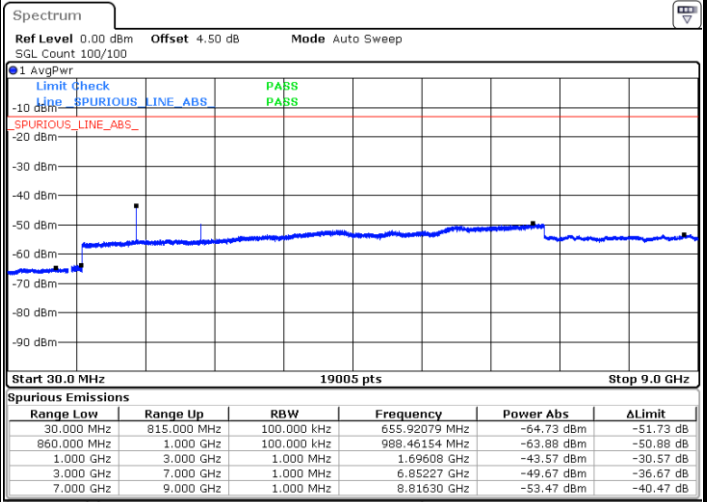

LTE Band 5 / 1.4MHz

Lowest Channel / QPSK

Lowest Channel / 16QAM

Date: 28.OCT.2018 19:57:58

Date: 28.OCT.2018 19:58:52

Middle Channel / QPSK

Middle Channel / 16QAM

Date: 28.OCT.2018 20:00:26

Date: 28.OCT.2018 20:01:20

LTE Band 5 / 1.4MHz

Highest Channel / QPSK

Date: 28 OCT 2018 20:09:29

Highest Channel / 16QAM

Date: 28 OCT 2018 20:10:23

LTE Band 5 / 3MHz

Lowest Channel / QPSK

Date: 28 OCT 2018 20:18:32

Lowest Channel / 16QAM

Date: 28 OCT 2018 20:19:26

LTE Band 5 / 3MHz

Middle Channel / QPSK

Middle Channel / 16QAM

Date: 28.OCT.2018 20:21:00

Date: 28.OCT.2018 20:21:53

Highest Channel / QPSK

Highest Channel / 16QAM

Date: 28.OCT.2018 20:30:03

Date: 28.OCT.2018 20:30:56

LTE Band 5 / 5MHz

Lowest Channel / QPSK

Lowest Channel / 16QAM

Date: 28.OCT.2018 20:39:06