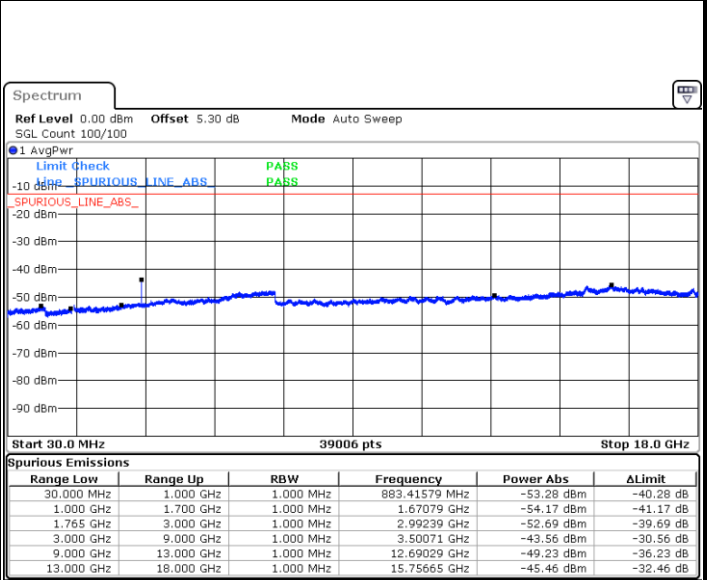

Date: 28.OCT.2018 08:56:38

Date: 28.OCT.2018 08:57:33

Highest Channel / QPSK

Highest Channel / 16QAM

Date: 28.OCT.2018 09:03:37

Date: 28.OCT.2018 09:04:32

LTE Band 4 / 5MHz

Lowest Channel / QPSK

Lowest Channel / 16QAM

Date: 28.OCT.2018 09:10:37

Date: 28.OCT.2018 09:11:31

Middle Channel / QPSK

Middle Channel / 16QAM

Date: 28.OCT.2018 09:13:06

Date: 28.OCT.2018 09:14:01

LTE Band 4 / 5MHz

Highest Channel / QPSK

Date: 28.OCT.2018 09:20:05

Highest Channel / 16QAM

Date: 28.OCT.2018 09:21:00

LTE Band 4 / 10MHz

Lowest Channel / QPSK

Date: 28.OCT.2018 09:27:05

Lowest Channel / 16QAM

Date: 28.OCT.2018 09:27:59

LTE Band 4 / 10MHz

Middle Channel / QPSK

Middle Channel / 16QAM

Date: 28.OCT.2018 09:29:34

Date: 28.OCT.2018 09:30:29

Highest Channel / QPSK

Highest Channel / 16QAM