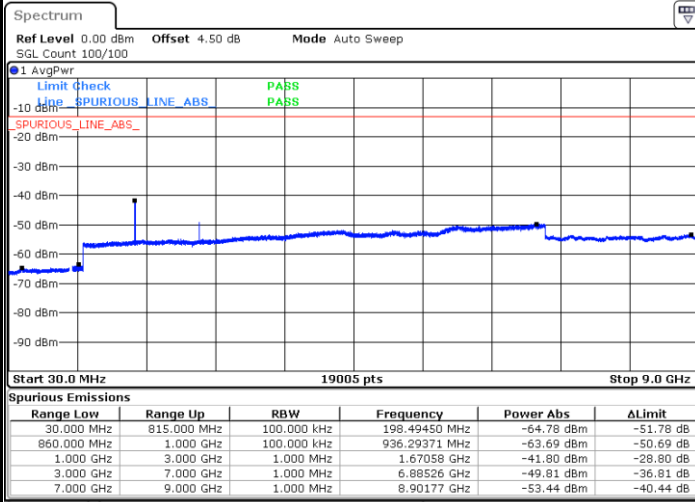

Date: 28.OCT.2018 20:01:20

LTE Band 5 / 1.4MHz

Highest Channel / QPSK

Date: 28 OCT 2018 20:09:29

Highest Channel / 16QAM

Date: 28 OCT 2018 20:10:23

LTE Band 5 / 3MHz

Lowest Channel / QPSK

Date: 28 OCT 2018 20:18:32

Lowest Channel / 16QAM

Date: 28 OCT 2018 20:19:26

LTE Band 5 / 3MHz

Middle Channel / QPSK

Middle Channel / 16QAM

Date: 28.OCT.2018 20:21:00

Date: 28.OCT.2018 20:21:53

Highest Channel / QPSK

Highest Channel / 16QAM

Date: 28.OCT.2018 20:30:03

Date: 28.OCT.2018 20:30:56

LTE Band 5 / 5MHz

Lowest Channel / QPSK

Lowest Channel / 16QAM

Date: 28.OCT.2018 20:39:06