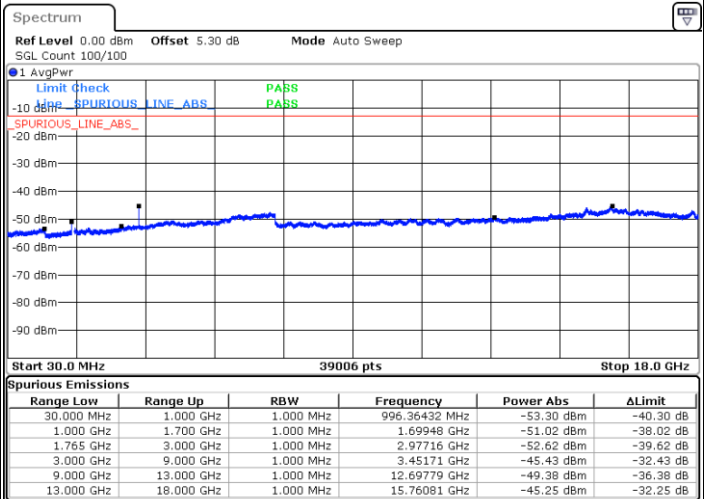

Date: 28.OCT.2018 09:27:59

LTE Band 4 / 10MHz

Middle Channel / QPSK

Middle Channel / 16QAM

Date: 28.OCT.2018 09:29:34

Date: 28.OCT.2018 09:30:29

Highest Channel / QPSK

Highest Channel / 16QAM

Date: 28.OCT.2018 09:36:33

Date: 28.OCT.2018 09:37:28

LTE Band 4 / 15MHz

Lowest Channel / QPSK

Lowest Channel / 16QAM

Date: 28.OCT.2018 09:43:33

Date: 28.OCT.2018 09:44:27

Middle Channel / QPSK

Middle Channel / 16QAM

Date: 28.OCT.2018 09:46:02

Date: 28.OCT.2018 09:46:57

LTE Band 4 / 15MHz

Highest Channel / QPSK

Date: 28.OCT.2018 09:53:01

Highest Channel / 16QAM

Date: 28.OCT.2018 09:53:56