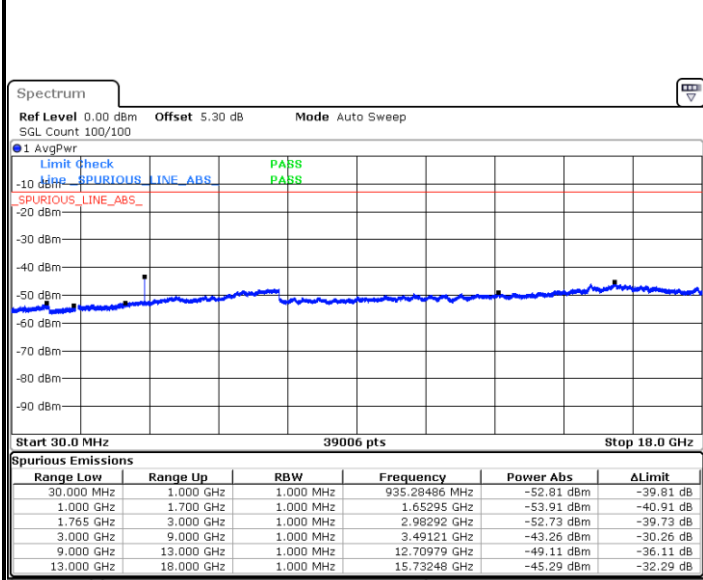

**Middle Channel / 64QAM**

Date: 28.OCT.2018 10:28:51

**Highest Channel / 64QAM**

Date: 28.OCT.2018 10:32:20

**LTE Band 4 / 5MHz**

**Lowest Channel / 64QAM**

Date: 28.OCT.2018 10:35:50

**Middle Channel / 64QAM**

Date: 28.OCT.2018 10:37:05

**Highest Channel / 64QAM**

Date: 28.OCT.2018 10:40:34

LTE Band 4 / 10MHz

Lowest Channel / 64QAM

Date: 28.OCT.2018 10:44:04

Middle Channel / 64QAM

Date: 28.OCT.2018 10:45:19

Highest Channel / 64QAM

Date: 28.OCT.2018 10:48:49

LTE Band 4 / 15MHz

Lowest Channel / 64QAM

Middle Channel / 64QAM

Date: 28.OCT.2018 10:52:18

Date: 28.OCT.2018 10:53:33

Highest Channel / 64QAM

Date: 28.OCT.2018 10:57:03

LTE Band 4 / 20MHz

Lowest Channel / 64QAM

Date: 28.OCT.2018 11:00:32

Middle Channel / 64QAM

Date: 28.OCT.2018 11:01:47

Highest Channel / 64QAM

Date: 28.OCT.2018 11:05:17