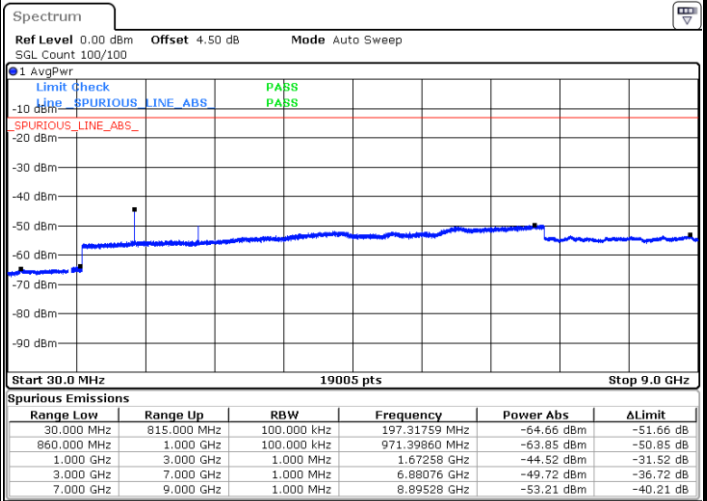

Highest Channel / 64QAM

Date: 28.OCT.2018 10:48:49

LTE Band 4 / 15MHz

Lowest Channel / 64QAM

Middle Channel / 64QAM

Date: 28.OCT.2018 10:52:18

Date: 28.OCT.2018 10:53:33

Highest Channel / 64QAM

Date: 28.OCT.2018 10:57:03

LTE Band 4 / 20MHz

Lowest Channel / 64QAM

Date: 28.OCT.2018 11:00:32

Middle Channel / 64QAM

Date: 28.OCT.2018 11:01:47

Highest Channel / 64QAM

Date: 28.OCT.2018 11:05:17

LTE Band 5 / 1.4MHz

Lowest Channel / QPSK

Lowest Channel / 16QAM

Date: 28.OCT.2018 19:57:58

Date: 28.OCT.2018 19:58:52

Middle Channel / QPSK

Middle Channel / 16QAM

Date: 28.OCT.2018 20:00:26

Date: 28.OCT.2018 20:01:20

LTE Band 5 / 1.4MHz

Highest Channel / QPSK

Date: 28 OCT 2018 20:09:29

Highest Channel / 16QAM

Date: 28 OCT 2018 20:10:23

LTE Band 5 / 3MHz

Lowest Channel / QPSK