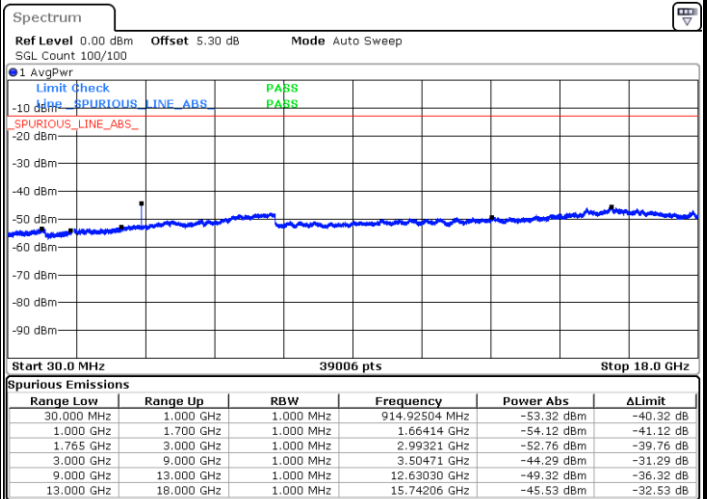

Middle Channel / 16QAM

Date: 28.OCT.2018 08:40:11

Date: 28.OCT.2018 08:41:05

LTE Band 4 / 1.4MHz

Highest Channel / QPSK

Date: 28.OCT.2018 11:10:55

Highest Channel / 16QAM

Date: 28.OCT.2018 08:48:05

LTE Band 4 / 3MHz

Lowest Channel / QPSK

Date: 28.OCT.2018 08:54:09

Lowest Channel / 16QAM

Date: 28.OCT.2018 08:55:04

LTE Band 4 / 3MHz

Middle Channel / QPSK

Middle Channel / 16QAM

Date: 28.OCT.2018 08:56:38

Date: 28.OCT.2018 08:57:33

Highest Channel / QPSK

Highest Channel / 16QAM

Date: 28.OCT.2018 09:03:37

Date: 28.OCT.2018 09:04:32

LTE Band 4 / 5MHz

Lowest Channel / QPSK