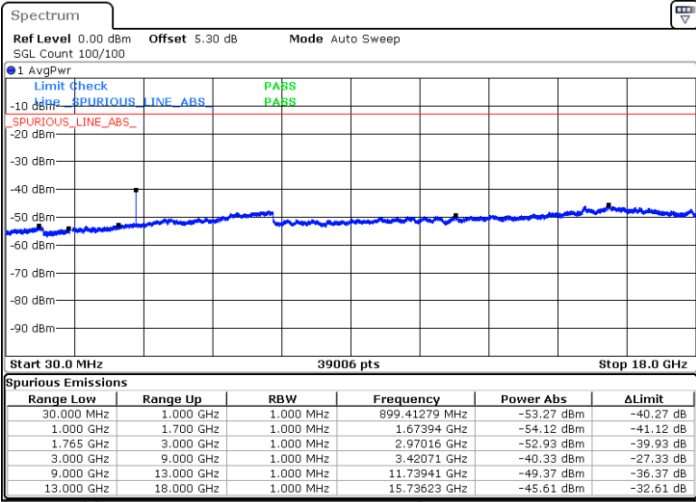

LTE Band 4 / 20MHz

Lowest Channel / QPSK

Date: 28.OCT.2018 10:00:00

Lowest Channel / 16QAM

Date: 28.OCT.2018 10:00:55

LTE Band 4 / 20MHz

Middle Channel / QPSK

Middle Channel / 16QAM

Date: 28.OCT.2018 10:02:30

Date: 28.OCT.2018 10:03:24

Highest Channel / QPSK

Highest Channel / 16QAM

Date: 28.OCT.2018 10:09:29

Date: 28.OCT.2018 10:10:23

LTE Band 4 / 1.4MHz

Lowest Channel / 64QAM

Middle Channel / 64QAM

Date: 28.OCT.2018 10:19:22

Date: 28.OCT.2018 10:20:37

Highest Channel / 64QAM

Date: 28.OCT.2018 10:24:06

**LTE Band 4 / 3MHz**

**Lowest Channel / 64QAM**

Date: 28.OCT.2018 10:27:36

**Middle Channel / 64QAM**

Date: 28.OCT.2018 10:28:51

**Highest Channel / 64QAM**

Date: 28.OCT.2018 10:32:20

**LTE Band 4 / 5MHz**

**Lowest Channel / 64QAM**

Date: 28.OCT.2018 10:35:50

**Middle Channel / 64QAM**