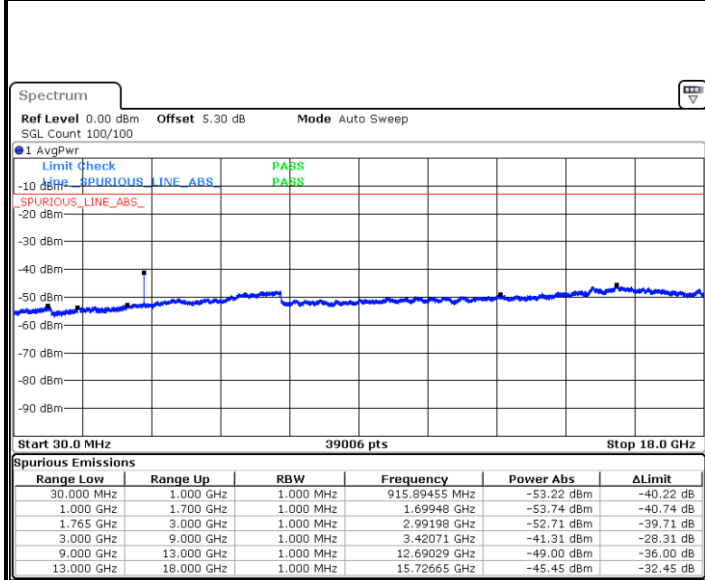

Date: 28.OCT.2018 10:02:30

Date: 28.OCT.2018 10:03:24

Highest Channel / QPSK

Highest Channel / 16QAM

Date: 28.OCT.2018 10:09:29

Date: 28.OCT.2018 10:10:23

LTE Band 4 / 1.4MHz

Lowest Channel / 64QAM

Middle Channel / 64QAM

Date: 28.OCT.2018 10:19:22

Date: 28.OCT.2018 10:20:37

Highest Channel / 64QAM

Date: 28.OCT.2018 10:24:06

**LTE Band 4 / 3MHz**

**Lowest Channel / 64QAM**

Date: 28.OCT.2018 10:27:36

**Middle Channel / 64QAM**

Date: 28.OCT.2018 10:28:51

**Highest Channel / 64QAM**

Date: 28.OCT.2018 10:32:20

**LTE Band 4 / 5MHz**

**Lowest Channel / 64QAM**

Date: 28.OCT.2018 10:35:50

**Middle Channel / 64QAM**

Date: 28.OCT.2018 10:37:05

**Highest Channel / 64QAM**

Date: 28.OCT.2018 10:40:34

LTE Band 4 / 10MHz

Lowest Channel / 64QAM

Date: 28.OCT.2018 10:44:04

Middle Channel / 64QAM

Date: 28.OCT.2018 10:45:19