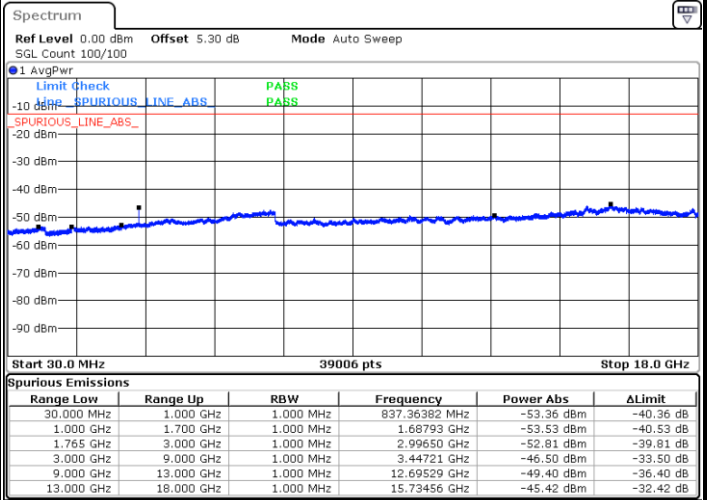

Middle Channel / 16QAM

Date: 28.OCT.2018 09:46:02

Date: 28.OCT.2018 09:46:57

LTE Band 4 / 15MHz

Highest Channel / QPSK

Date: 28.OCT.2018 09:53:01

Highest Channel / 16QAM

Date: 28.OCT.2018 09:53:56

LTE Band 4 / 20MHz

Lowest Channel / QPSK

Date: 28.OCT.2018 10:00:00

Lowest Channel / 16QAM

Date: 28.OCT.2018 10:00:55

LTE Band 4 / 20MHz

Middle Channel / QPSK

Middle Channel / 16QAM

Date: 28.OCT.2018 10:02:30

Date: 28.OCT.2018 10:03:24

Highest Channel / QPSK

Highest Channel / 16QAM

Date: 28.OCT.2018 10:09:29

Date: 28.OCT.2018 10:10:23

LTE Band 4 / 1.4MHz

Lowest Channel / 64QAM