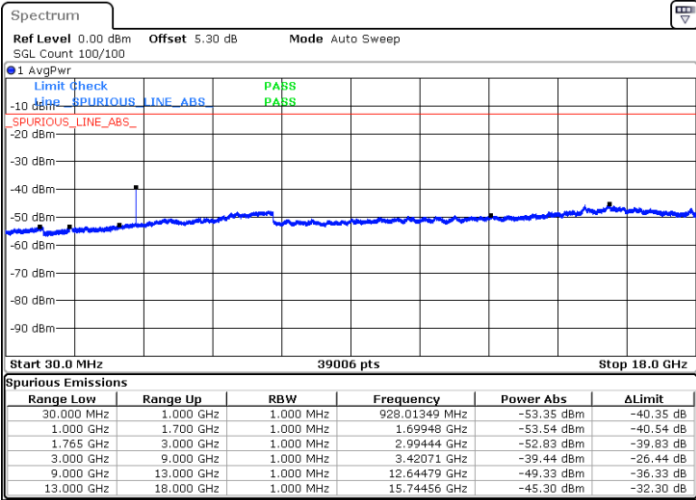

LTE Band 4 / 3MHz

Lowest Channel / QPSK

Date: 28.OCT.2018 08:54:09

Lowest Channel / 16QAM

Date: 28.OCT.2018 08:55:04

LTE Band 4 / 3MHz

Middle Channel / QPSK

Middle Channel / 16QAM

Date: 28.OCT.2018 08:56:38

Date: 28.OCT.2018 08:57:33

Highest Channel / QPSK

Highest Channel / 16QAM

Date: 28.OCT.2018 09:03:37

Date: 28.OCT.2018 09:04:32

LTE Band 4 / 5MHz

Lowest Channel / QPSK

Lowest Channel / 16QAM

Date: 28.OCT.2018 09:10:37

Date: 28.OCT.2018 09:11:31

Middle Channel / QPSK

Middle Channel / 16QAM

Date: 28.OCT.2018 09:13:06

Date: 28.OCT.2018 09:14:01

LTE Band 4 / 5MHz

Highest Channel / QPSK

Date: 28.OCT.2018 09:20:05

Highest Channel / 16QAM

Date: 28.OCT.2018 09:21:00

LTE Band 4 / 10MHz

Lowest Channel / QPSK

Date: 28.OCT.2018 09:27:05

Lowest Channel / 16QAM