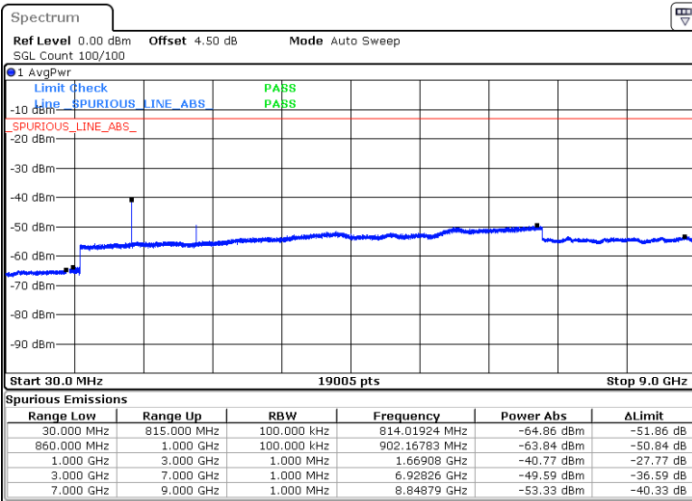

Date: 28 OCT 2018 20:18:32

Lowest Channel / 16QAM

Date: 28 OCT 2018 20:19:26

LTE Band 5 / 3MHz

Middle Channel / QPSK

Middle Channel / 16QAM

Date: 28.OCT.2018 20:21:00

Date: 28.OCT.2018 20:21:53

Highest Channel / QPSK

Highest Channel / 16QAM

Date: 28.OCT.2018 20:30:03

Date: 28.OCT.2018 20:30:56

LTE Band 5 / 5MHz

Lowest Channel / QPSK

Lowest Channel / 16QAM

Date: 28.OCT.2018 20:39:06

Date: 28.OCT.2018 20:39:59

Middle Channel / QPSK

Middle Channel / 16QAM

Date: 28.OCT.2018 20:41:33

Date: 28.OCT.2018 20:42:27

LTE Band 5 / 5MHz

Highest Channel / QPSK

Date: 28.OCT.2018 20:50:36

Highest Channel / 16QAM

Date: 28.OCT.2018 20:51:30

LTE Band 5 / 10MHz

Lowest Channel / QPSK

Date: 28.OCT.2018 20:59:39

Lowest Channel / 16QAM

Date: 28.OCT.2018 21:00:33