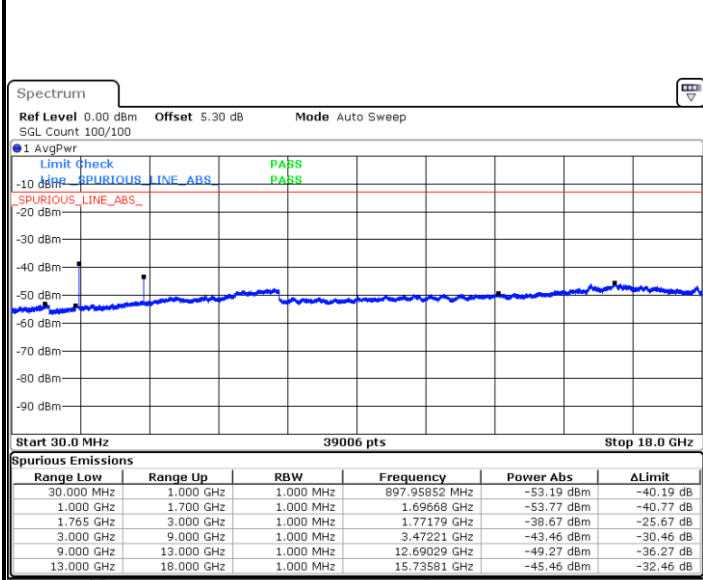

Highest Channel / 64QAM

Date: 28.OCT.2018 10:48:49

LTE Band 4 / 15MHz

Lowest Channel / 64QAM

Middle Channel / 64QAM

Date: 28.OCT.2018 10:52:18

Date: 28.OCT.2018 10:53:33

Highest Channel / 64QAM

Date: 28.OCT.2018 10:57:03

LTE Band 4 / 20MHz

Lowest Channel / 64QAM

Date: 28.OCT.2018 11:00:32

Middle Channel / 64QAM

Date: 28.OCT.2018 11:01:47

Highest Channel / 64QAM

Date: 28.OCT.2018 11:05:17

LTE Band 5 / 1.4MHz

Lowest Channel / QPSK

Lowest Channel / 16QAM

Date: 28.OCT.2018 19:57:58

Date: 28.OCT.2018 19:58:52

Middle Channel / QPSK

Middle Channel / 16QAM

Date: 28.OCT.2018 20:00:26

Date: 28.OCT.2018 20:01:20

LTE Band 5 / 1.4MHz

Highest Channel / QPSK

Date: 28 OCT 2018 20:09:29

Highest Channel / 16QAM

Date: 28 OCT 2018 20:10:23

LTE Band 5 / 3MHz

Lowest Channel / QPSK