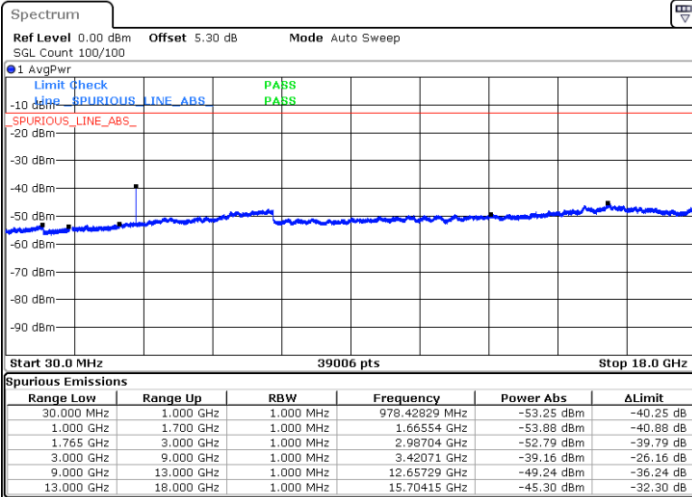

Date: 27.OCT.2018 23:53:49

Highest Channel / 64QAM

Date: 27.OCT.2018 23:54:43

LTE Band 2 / 20MHz

Lowest Channel / 64QAM

Middle Channel / 64QAM

Date: 27.OCT.2018 23:55:38

Date: 27.OCT.2018 23:56:32

Highest Channel / 64QAM

Date: 27.OCT.2018 23:57:26

LTE Band 4 / 1.4MHz

Lowest Channel / QPSK

Lowest Channel / 16QAM

Date: 28.OCT.2018 08:37:41

Date: 28.OCT.2018 11:10:07

Middle Channel / QPSK

Middle Channel / 16QAM

Date: 28.OCT.2018 08:40:11

Date: 28.OCT.2018 08:41:05

LTE Band 4 / 1.4MHz

Highest Channel / QPSK

Date: 28.OCT.2018 11:10:55

Highest Channel / 16QAM

Date: 28.OCT.2018 08:48:05