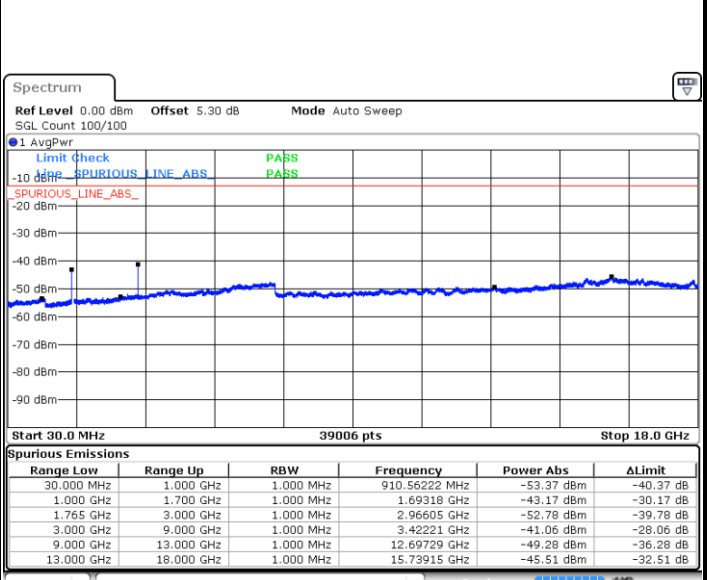

Date: 28.OCT.2018 09:36:33

Date: 28.OCT.2018 09:37:28

LTE Band 4 / 15MHz

Lowest Channel / QPSK

Lowest Channel / 16QAM

Date: 28.OCT.2018 09:43:33

Date: 28.OCT.2018 09:44:27

Middle Channel / QPSK

Middle Channel / 16QAM

Date: 28.OCT.2018 09:46:02

Date: 28.OCT.2018 09:46:57

LTE Band 4 / 15MHz

Highest Channel / QPSK

Date: 28.OCT.2018 09:53:01

Highest Channel / 16QAM

Date: 28.OCT.2018 09:53:56

LTE Band 4 / 20MHz

Lowest Channel / QPSK

Date: 28.OCT.2018 10:00:00

Lowest Channel / 16QAM

Date: 28.OCT.2018 10:00:55

LTE Band 4 / 20MHz

Middle Channel / QPSK

Middle Channel / 16QAM

Date: 28.OCT.2018 10:02:30

Date: 28.OCT.2018 10:03:24

Highest Channel / QPSK

Highest Channel / 16QAM

Date: 28.OCT.2018 10:09:29

Date: 28.OCT.2018 10:10:23

LTE Band 4 / 1.4MHz

Lowest Channel / 64QAM