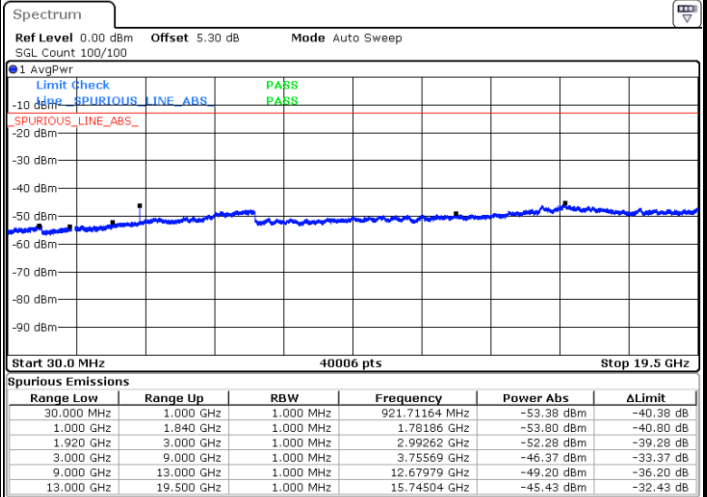

LTE Band 2 / 1.4MHz

Lowest Channel / 64QAM

Middle Channel / 64QAM

Date: 27.OCT.2018 23:42:01

Date: 27.OCT.2018 23:42:56

Highest Channel / 64QAM

Date: 27.OCT.2018 23:43:50

LTE Band 2 / 3MHz

Lowest Channel / 64QAM

Middle Channel / 64QAM

Date: 27.OCT.2018 23:44:45

Date: 27.OCT.2018 23:45:39

Highest Channel / 64QAM

Date: 27.OCT.2018 23:46:33

LTE Band 2 / 5MHz

Lowest Channel / 64QAM

Middle Channel / 64QAM

Date: 27.OCT.2018 23:47:28

Date: 27.OCT.2018 23:48:22

Highest Channel / 64QAM

Date: 27.OCT.2018 23:48:17

LTE Band 2 / 10MHz

Lowest Channel / 64QAM

Middle Channel / 64QAM