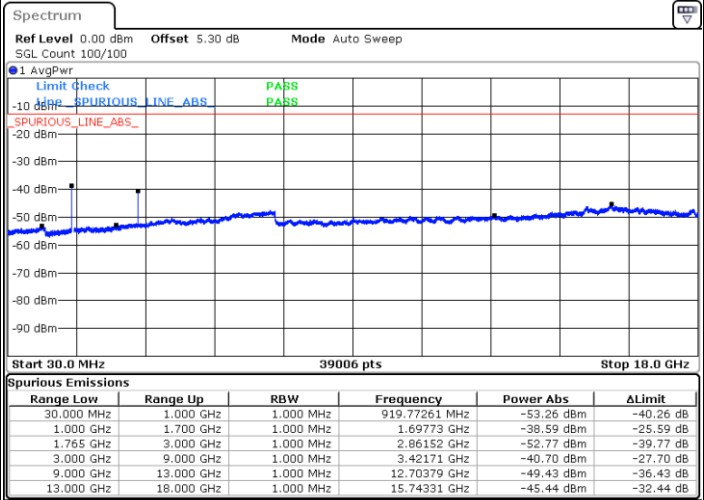

Date: 28.OCT.2018 09:27:59

LTE Band 4 / 10MHz

Middle Channel / QPSK

Middle Channel / 16QAM

Date: 28.OCT.2018 09:29:34

Date: 28.OCT.2018 09:30:29

Highest Channel / QPSK

Highest Channel / 16QAM

Date: 28.OCT.2018 09:36:33

Date: 28.OCT.2018 09:37:28

LTE Band 4 / 15MHz

Lowest Channel / QPSK

Lowest Channel / 16QAM

Date: 28.OCT.2018 09:43:33

Date: 28.OCT.2018 09:44:27

Middle Channel / QPSK

Middle Channel / 16QAM

Date: 28.OCT.2018 09:46:02

Date: 28.OCT.2018 09:46:57

LTE Band 4 / 15MHz

Highest Channel / QPSK

Date: 28.OCT.2018 09:53:01

Highest Channel / 16QAM

Date: 28.OCT.2018 09:53:56