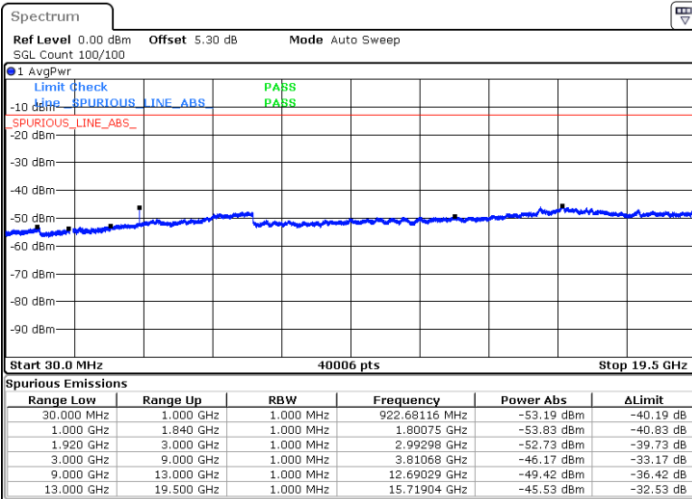

LTE Band 2 / 1.4MHz

Lowest Channel / 64QAM

Middle Channel / 64QAM

Date: 27.OCT.2018 23:42:01

Date: 27.OCT.2018 23:42:56

Highest Channel / 64QAM

Date: 27.OCT.2018 23:43:50

LTE Band 2 / 3MHz

Lowest Channel / 64QAM

Middle Channel / 64QAM

Date: 27.OCT.2018 23:44:45

Date: 27.OCT.2018 23:45:39

Highest Channel / 64QAM

Date: 27.OCT.2018 23:46:33

LTE Band 2 / 5MHz

Lowest Channel / 64QAM

Middle Channel / 64QAM

Date: 27.OCT.2018 23:47:28

Date: 27.OCT.2018 23:48:22

Highest Channel / 64QAM

Date: 27.OCT.2018 23:48:17

LTE Band 2 / 10MHz

Lowest Channel / 64QAM

Middle Channel / 64QAM