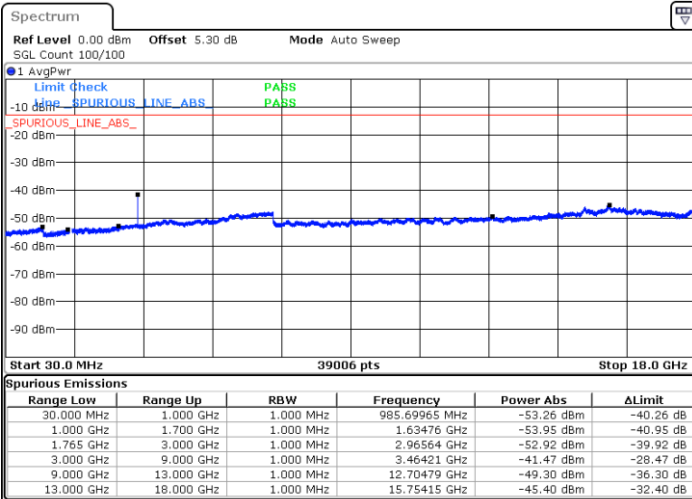

Date: 27.OCT.2018 23:53:49

Highest Channel / 64QAM

Date: 27.OCT.2018 23:54:43

LTE Band 2 / 20MHz

Lowest Channel / 64QAM

Middle Channel / 64QAM

Date: 27.OCT.2018 23:55:38

Date: 27.OCT.2018 23:56:32

Highest Channel / 64QAM

Date: 27.OCT.2018 23:57:26

LTE Band 4 / 1.4MHz

Lowest Channel / QPSK

Lowest Channel / 16QAM

Date: 28.OCT.2018 08:37:41

Date: 28.OCT.2018 11:10:07

Middle Channel / QPSK

Middle Channel / 16QAM

Date: 28.OCT.2018 08:40:11

Date: 28.OCT.2018 08:41:05

LTE Band 4 / 1.4MHz

Highest Channel / QPSK

Date: 28.OCT.2018 11:10:55

Highest Channel / 16QAM

Date: 28.OCT.2018 08:48:05