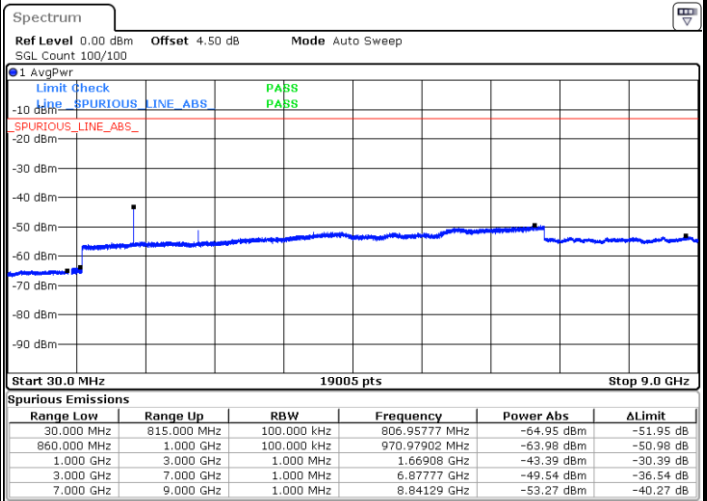

Date: 28 OCT 2018 20:18:32

Lowest Channel / 16QAM

Date: 28 OCT 2018 20:19:26

LTE Band 5 / 3MHz

Middle Channel / QPSK

Middle Channel / 16QAM

Date: 28.OCT.2018 20:21:00

Date: 28.OCT.2018 20:21:53

Highest Channel / QPSK

Highest Channel / 16QAM

Date: 28.OCT.2018 20:30:03

Date: 28.OCT.2018 20:30:56

LTE Band 5 / 5MHz

Lowest Channel / QPSK

Lowest Channel / 16QAM

Date: 28.OCT.2018 20:39:06

Date: 28.OCT.2018 20:39:59

Middle Channel / QPSK

Middle Channel / 16QAM

Date: 28.OCT.2018 20:41:33

Date: 28.OCT.2018 20:42:27

LTE Band 5 / 5MHz

Highest Channel / QPSK

Date: 28.OCT.2018 20:50:36

Highest Channel / 16QAM

Date: 28.OCT.2018 20:51:30

LTE Band 5 / 10MHz

Lowest Channel / QPSK

Date: 28.OCT.2018 20:59:39

Lowest Channel / 16QAM

Date: 28.OCT.2018 21:00:33