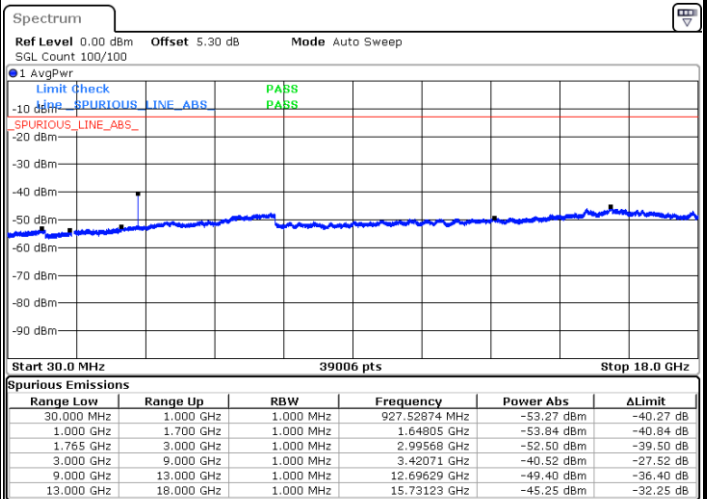

Highest Channel / 64QAM

Date: 27.OCT.2018 23:57:26

LTE Band 4 / 1.4MHz

Lowest Channel / QPSK

Lowest Channel / 16QAM

Date: 28.OCT.2018 08:37:41

Date: 28.OCT.2018 11:10:07

Middle Channel / QPSK

Middle Channel / 16QAM

Date: 28.OCT.2018 08:40:11

Date: 28.OCT.2018 08:41:05

LTE Band 4 / 1.4MHz

Highest Channel / QPSK

Date: 28.OCT.2018 11:10:55

Highest Channel / 16QAM

Date: 28.OCT.2018 08:48:05

LTE Band 4 / 3MHz

Lowest Channel / QPSK

Date: 28.OCT.2018 08:54:09

Lowest Channel / 16QAM

Date: 28.OCT.2018 08:55:04

LTE Band 4 / 3MHz

Middle Channel / QPSK

Middle Channel / 16QAM