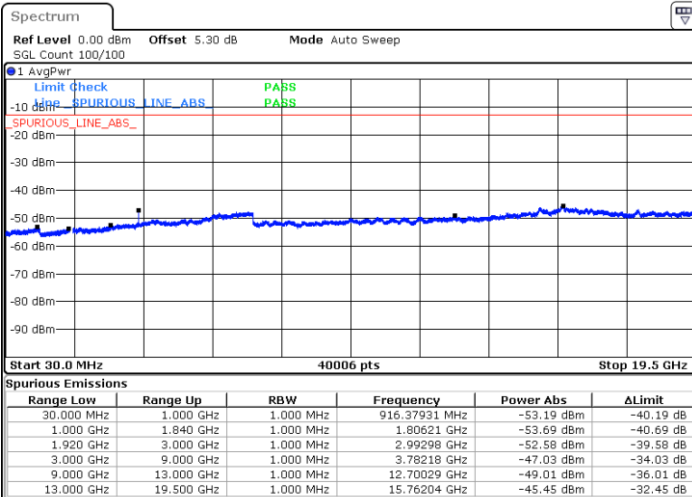

Date: 27.OCT.2018 23:50:11

Date: 27.OCT.2018 23:51:06

Highest Channel / 64QAM

Date: 27.OCT.2018 23:52:00

LTE Band 2 / 15MHz

Lowest Channel / 64QAM

Middle Channel / 64QAM

Date: 27.OCT.2018 23:52:54

Date: 27.OCT.2018 23:53:49

Highest Channel / 64QAM

Date: 27.OCT.2018 23:54:43

LTE Band 2 / 20MHz

Lowest Channel / 64QAM

Middle Channel / 64QAM

Date: 27.OCT.2018 23:55:38

Date: 27.OCT.2018 23:56:32

Highest Channel / 64QAM

Date: 27.OCT.2018 23:57:26

LTE Band 4 / 1.4MHz

Lowest Channel / QPSK

Lowest Channel / 16QAM

Date: 28.OCT.2018 08:37:41

Date: 28.OCT.2018 11:10:07

Middle Channel / QPSK

Middle Channel / 16QAM

Date: 28.OCT.2018 08:40:11

Date: 28.OCT.2018 08:41:05

LTE Band 4 / 1.4MHz

Highest Channel / QPSK

Date: 28.OCT.2018 11:10:55

Highest Channel / 16QAM

Date: 28.OCT.2018 08:48:05