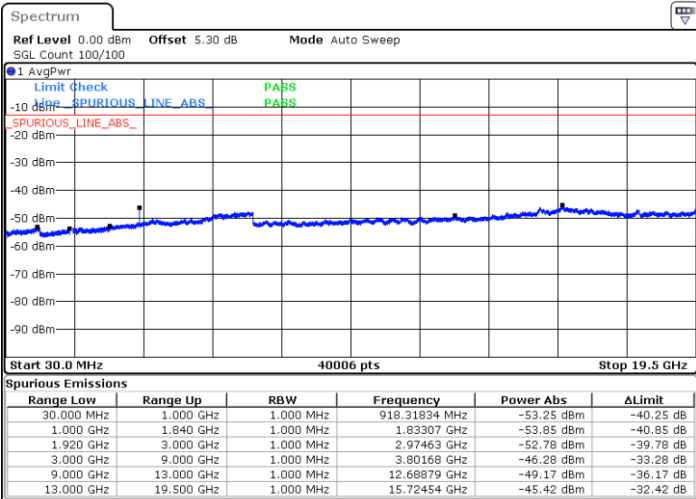

Lowest Channel / 64QAM

Middle Channel / 64QAM

Date: 27.OCT.2018 23:44:45

Date: 27.OCT.2018 23:45:39

Highest Channel / 64QAM

Date: 27.OCT.2018 23:46:33

LTE Band 2 / 5MHz

Lowest Channel / 64QAM

Middle Channel / 64QAM

Date: 27.OCT.2018 23:47:28

Date: 27.OCT.2018 23:48:22

Highest Channel / 64QAM

Date: 27.OCT.2018 23:48:17

LTE Band 2 / 10MHz

Lowest Channel / 64QAM

Middle Channel / 64QAM

Date: 27.OCT.2018 23:50:11

Date: 27.OCT.2018 23:51:06

Highest Channel / 64QAM

Date: 27.OCT.2018 23:52:00

LTE Band 2 / 15MHz

Lowest Channel / 64QAM

Middle Channel / 64QAM

Date: 27.OCT.2018 23:52:54