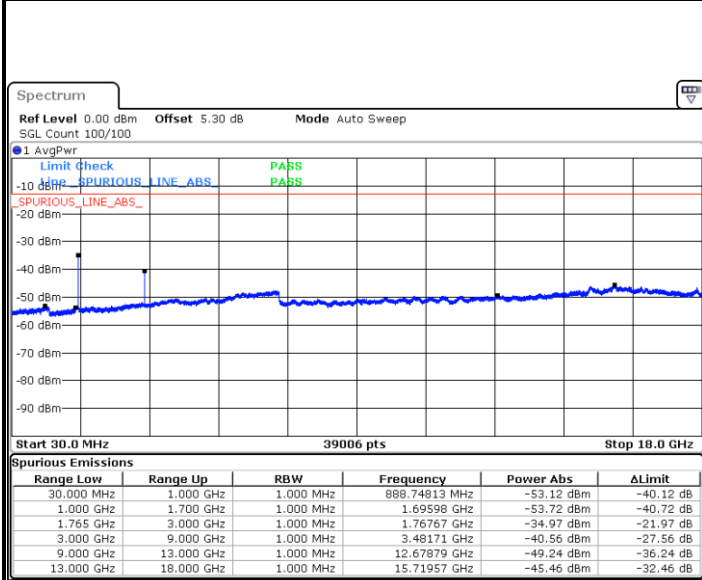

Date: 28.OCT.2018 09:36:33

Date: 28.OCT.2018 09:37:28

LTE Band 4 / 15MHz

Lowest Channel / QPSK

Lowest Channel / 16QAM

Date: 28.OCT.2018 09:43:33

Date: 28.OCT.2018 09:44:27

Middle Channel / QPSK

Middle Channel / 16QAM

Date: 28.OCT.2018 09:46:02

Date: 28.OCT.2018 09:46:57

LTE Band 4 / 15MHz

Highest Channel / QPSK

Date: 28.OCT.2018 09:53:01

Highest Channel / 16QAM

Date: 28.OCT.2018 09:53:56

LTE Band 4 / 20MHz

Lowest Channel / QPSK

Date: 28.OCT.2018 10:00:00

Lowest Channel / 16QAM

Date: 28.OCT.2018 10:00:55

LTE Band 4 / 20MHz

Middle Channel / QPSK

Middle Channel / 16QAM

Date: 28.OCT.2018 10:02:30

Date: 28.OCT.2018 10:03:24

Highest Channel / QPSK

Highest Channel / 16QAM

Date: 28.OCT.2018 10:09:29

Date: 28.OCT.2018 10:10:23

LTE Band 4 / 1.4MHz

Lowest Channel / 64QAM