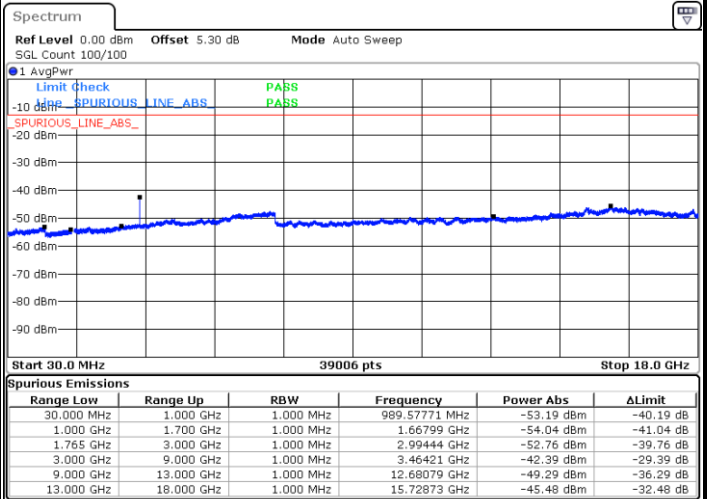

Date: 27.OCT.2018 23:53:49

Highest Channel / 64QAM

Date: 27.OCT.2018 23:54:43

LTE Band 2 / 20MHz

Lowest Channel / 64QAM

Middle Channel / 64QAM

Date: 27.OCT.2018 23:55:38

Date: 27.OCT.2018 23:56:32

Highest Channel / 64QAM

Date: 27.OCT.2018 23:57:26

LTE Band 4 / 1.4MHz

Lowest Channel / QPSK

Lowest Channel / 16QAM

Date: 28.OCT.2018 08:37:41

Date: 28.OCT.2018 11:10:07

Middle Channel / QPSK

Middle Channel / 16QAM

Date: 28.OCT.2018 08:40:11

Date: 28.OCT.2018 08:41:05

LTE Band 4 / 1.4MHz

Highest Channel / QPSK

Date: 28.OCT.2018 11:10:55

Highest Channel / 16QAM

Date: 28.OCT.2018 08:48:05