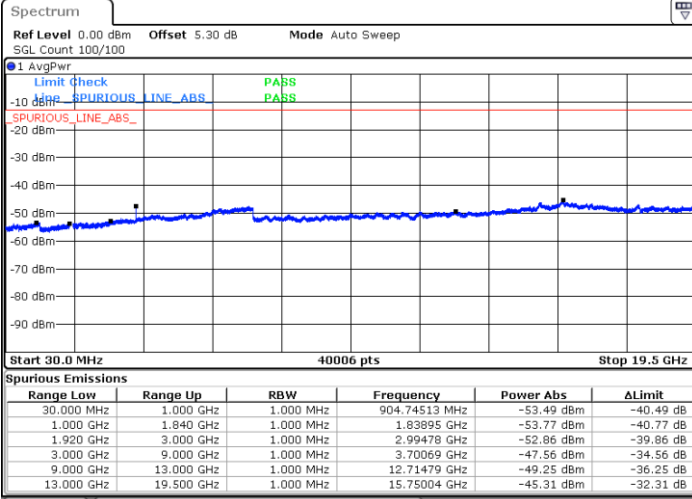

LTE Band 2 / 1.4MHz

Lowest Channel / 64QAM

Middle Channel / 64QAM

Date: 27.OCT.2018 23:42:01

Date: 27.OCT.2018 23:42:56

Highest Channel / 64QAM

Date: 27.OCT.2018 23:43:50

LTE Band 2 / 3MHz

Lowest Channel / 64QAM

Middle Channel / 64QAM

Date: 27.OCT.2018 23:44:45

Date: 27.OCT.2018 23:45:39

Highest Channel / 64QAM

Date: 27.OCT.2018 23:46:33

LTE Band 2 / 5MHz

Lowest Channel / 64QAM

Middle Channel / 64QAM

Date: 27.OCT.2018 23:47:28

Date: 27.OCT.2018 23:48:22

Highest Channel / 64QAM

Date: 27.OCT.2018 23:48:17

LTE Band 2 / 10MHz

Lowest Channel / 64QAM

Middle Channel / 64QAM