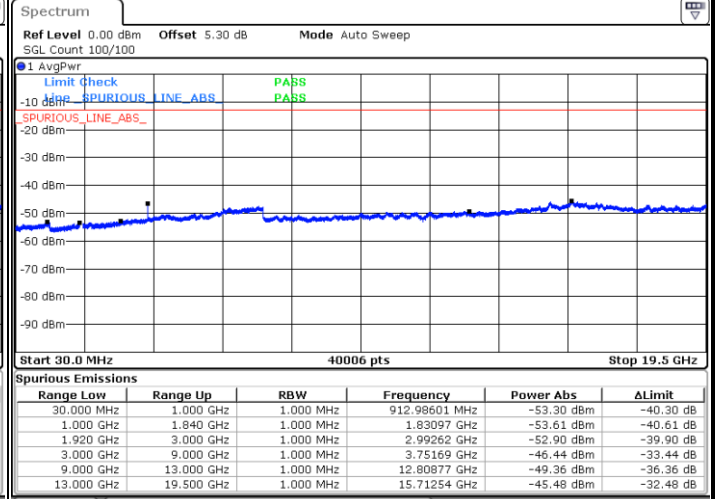

Lowest Channel / 64QAM

Middle Channel / 64QAM

Date: 27.OCT.2018 23:44:45

Date: 27.OCT.2018 23:45:39

Highest Channel / 64QAM

Date: 27.OCT.2018 23:46:33

LTE Band 2 / 5MHz

Lowest Channel / 64QAM

Middle Channel / 64QAM

Date: 27.OCT.2018 23:47:28

Date: 27.OCT.2018 23:48:22

Highest Channel / 64QAM

Date: 27.OCT.2018 23:48:17

LTE Band 2 / 10MHz

Lowest Channel / 64QAM

Middle Channel / 64QAM

Date: 27.OCT.2018 23:50:11

Date: 27.OCT.2018 23:51:06

Highest Channel / 64QAM

Date: 27.OCT.2018 23:52:00

LTE Band 2 / 15MHz

Lowest Channel / 64QAM

Middle Channel / 64QAM

Date: 27.OCT.2018 23:52:54

Date: 27.OCT.2018 23:53:49

Highest Channel / 64QAM

Date: 27.OCT.2018 23:54:43

LTE Band 2 / 20MHz

Lowest Channel / 64QAM

Middle Channel / 64QAM

Date: 27.OCT.2018 23:55:38

Date: 27.OCT.2018 23:56:32