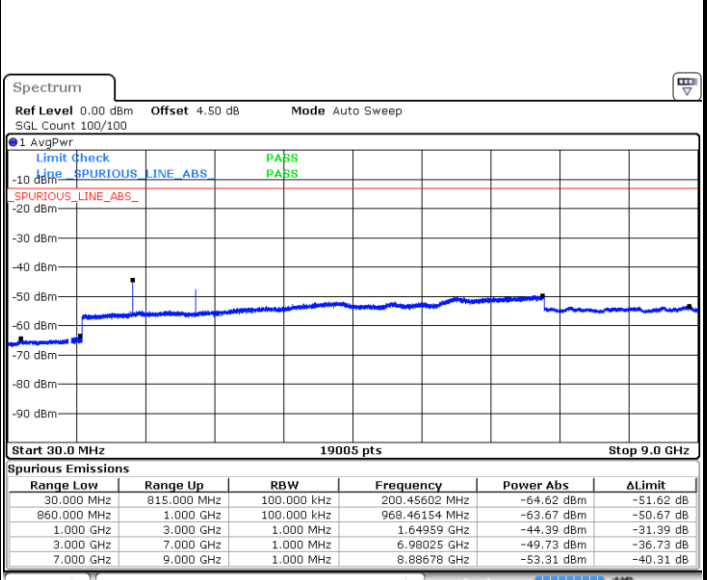

Highest Channel / QPSK

Highest Channel / 16QAM

Date: 28.OCT.2018 20:30:03

Date: 28.OCT.2018 20:30:56

LTE Band 5 / 5MHz

Lowest Channel / QPSK

Lowest Channel / 16QAM

Date: 28.OCT.2018 20:39:06

Date: 28.OCT.2018 20:39:59

Middle Channel / QPSK

Middle Channel / 16QAM

Date: 28.OCT.2018 20:41:33

Date: 28.OCT.2018 20:42:27

LTE Band 5 / 5MHz

Highest Channel / QPSK

Date: 28.OCT.2018 20:50:36

Highest Channel / 16QAM

Date: 28.OCT.2018 20:51:30

LTE Band 5 / 10MHz

Lowest Channel / QPSK

Date: 28.OCT.2018 20:59:39

Lowest Channel / 16QAM

Date: 28.OCT.2018 21:00:33