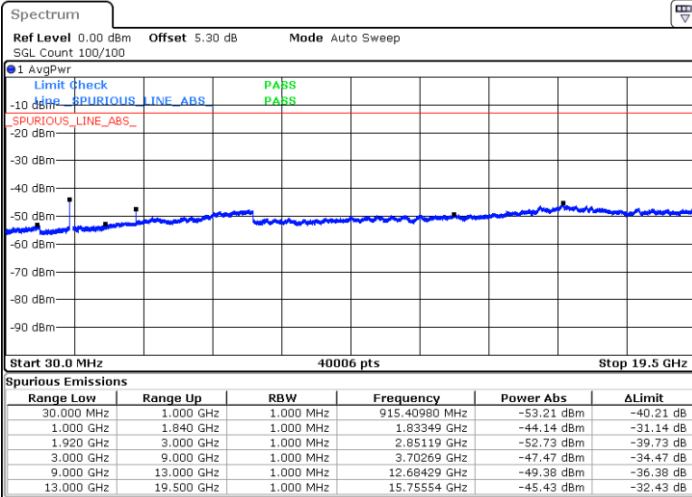

Date: 27.OCT.2018 23:53:49

Highest Channel / 64QAM

Date: 27.OCT.2018 23:54:43

LTE Band 2 / 20MHz

Lowest Channel / 64QAM

Middle Channel / 64QAM

Date: 27.OCT.2018 23:55:38

Date: 27.OCT.2018 23:56:32

Highest Channel / 64QAM

Date: 27.OCT.2018 23:57:26

LTE Band 4 / 1.4MHz

Lowest Channel / QPSK

Lowest Channel / 16QAM

Date: 28.OCT.2018 08:37:41

Date: 28.OCT.2018 11:10:07

Middle Channel / QPSK