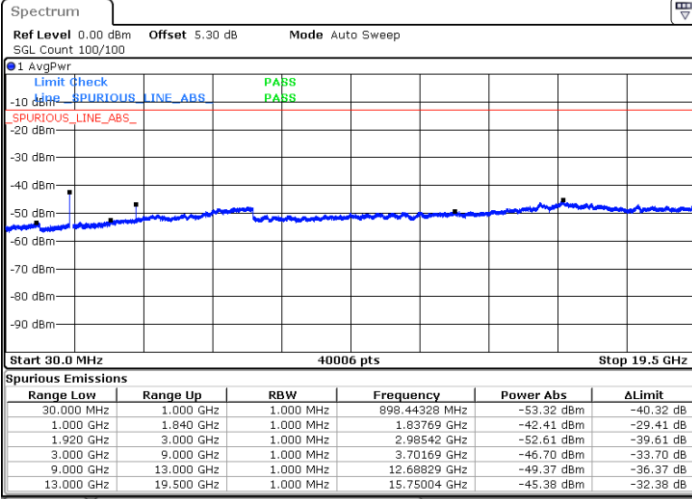

Middle Channel / 64QAM

Date: 27.OCT.2018 23:47:28

Date: 27.OCT.2018 23:48:22

Highest Channel / 64QAM

Date: 27.OCT.2018 23:48:17

LTE Band 2 / 10MHz

Lowest Channel / 64QAM

Middle Channel / 64QAM

Date: 27.OCT.2018 23:50:11

Date: 27.OCT.2018 23:51:06

Highest Channel / 64QAM

Date: 27.OCT.2018 23:52:00

LTE Band 2 / 15MHz

Lowest Channel / 64QAM

Middle Channel / 64QAM

Date: 27.OCT.2018 23:52:54

Date: 27.OCT.2018 23:53:49

Highest Channel / 64QAM

Date: 27.OCT.2018 23:54:43

LTE Band 2 / 20MHz

Lowest Channel / 64QAM

Middle Channel / 64QAM

Date: 27.OCT.2018 23:55:38

Date: 27.OCT.2018 23:56:32

Highest Channel / 64QAM

Date: 27.OCT.2018 23:57:26

LTE Band 4 / 1.4MHz

Lowest Channel / QPSK

Lowest Channel / 16QAM

Date: 28.OCT.2018 08:37:41

Date: 28.OCT.2018 11:10:07

Middle Channel / QPSK