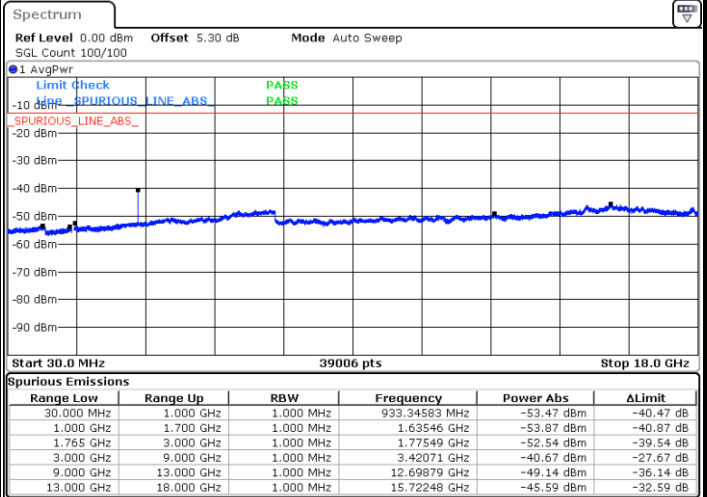

Date: 27.OCT.2018 23:53:49

Highest Channel / 64QAM

Date: 27.OCT.2018 23:54:43

LTE Band 2 / 20MHz

Lowest Channel / 64QAM

Middle Channel / 64QAM

Date: 27.OCT.2018 23:55:38

Date: 27.OCT.2018 23:56:32

Highest Channel / 64QAM

Date: 27.OCT.2018 23:57:26

LTE Band 4 / 1.4MHz

Lowest Channel / QPSK

Lowest Channel / 16QAM

Date: 28.OCT.2018 08:37:41

Date: 28.OCT.2018 11:10:07

Middle Channel / QPSK

Middle Channel / 16QAM

Date: 28.OCT.2018 08:40:11

Date: 28.OCT.2018 08:41:05

LTE Band 4 / 1.4MHz

Highest Channel / QPSK

Date: 28.OCT.2018 11:10:55

Highest Channel / 16QAM

Date: 28.OCT.2018 08:48:05