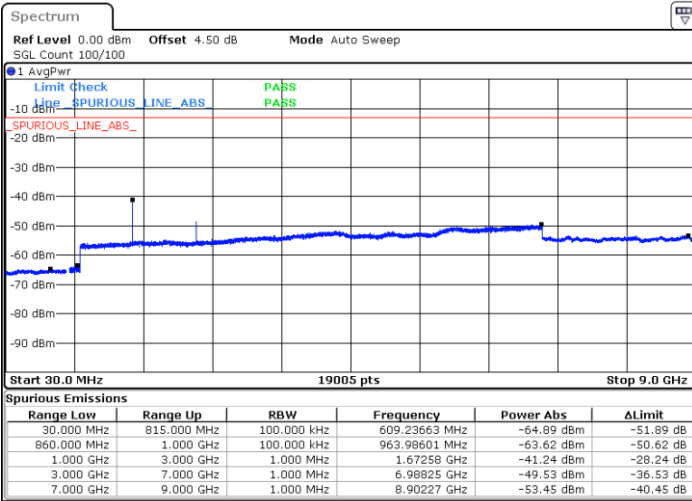

Highest Channel / 64QAM

Date: 28.OCT.2018 10:48:49

LTE Band 4 / 15MHz

Lowest Channel / 64QAM

Middle Channel / 64QAM

Date: 28.OCT.2018 10:52:18

Date: 28.OCT.2018 10:53:33

Highest Channel / 64QAM

Date: 28.OCT.2018 10:57:03

LTE Band 4 / 20MHz

Lowest Channel / 64QAM

Date: 28.OCT.2018 11:00:32

Middle Channel / 64QAM

Date: 28.OCT.2018 11:01:47

Highest Channel / 64QAM

Date: 28.OCT.2018 11:05:17

LTE Band 5 / 1.4MHz

Lowest Channel / QPSK

Lowest Channel / 16QAM

Date: 28.OCT.2018 19:57:58

Date: 28.OCT.2018 19:58:52

Middle Channel / QPSK

Middle Channel / 16QAM

Date: 28.OCT.2018 20:00:26

Date: 28.OCT.2018 20:01:20

LTE Band 5 / 1.4MHz

Highest Channel / QPSK

Date: 28 OCT 2018 20:09:29

Highest Channel / 16QAM

Date: 28 OCT 2018 20:10:23

LTE Band 5 / 3MHz

Lowest Channel / QPSK