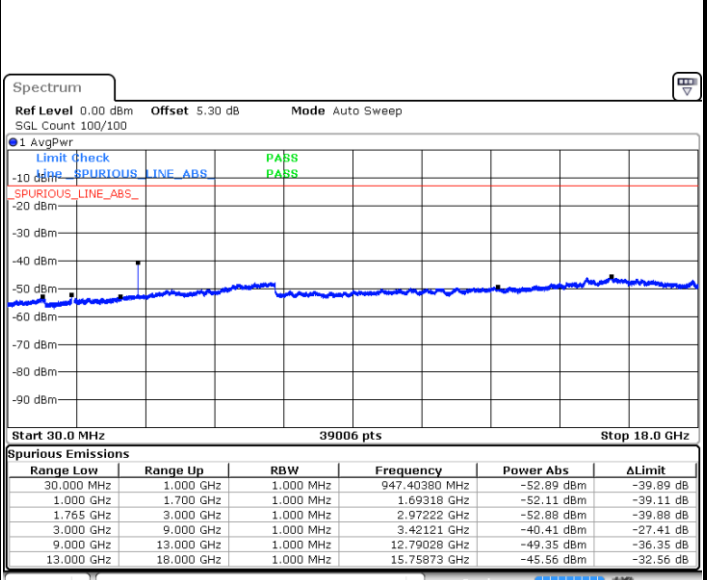

Lowest Channel / 16QAM

Date: 28.OCT.2018 09:10:37

Date: 28.OCT.2018 09:11:31

Middle Channel / QPSK

Middle Channel / 16QAM

Date: 28.OCT.2018 09:13:06

Date: 28.OCT.2018 09:14:01

LTE Band 4 / 5MHz

Highest Channel / QPSK

Date: 28.OCT.2018 09:20:05

Highest Channel / 16QAM

Date: 28.OCT.2018 09:21:00

LTE Band 4 / 10MHz

Lowest Channel / QPSK

Date: 28.OCT.2018 09:27:05

Lowest Channel / 16QAM

Date: 28.OCT.2018 09:27:59

LTE Band 4 / 10MHz

Middle Channel / QPSK

Middle Channel / 16QAM

Date: 28.OCT.2018 09:29:34

Date: 28.OCT.2018 09:30:29

Highest Channel / QPSK

Highest Channel / 16QAM