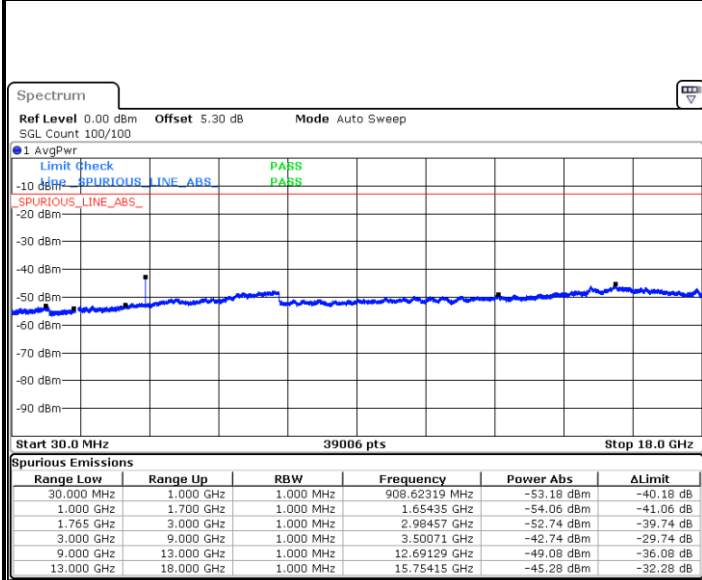

Date: 28.OCT.2018 08:56:38

Date: 28.OCT.2018 08:57:33

Highest Channel / QPSK

Highest Channel / 16QAM

Date: 28.OCT.2018 09:03:37

Date: 28.OCT.2018 09:04:32

LTE Band 4 / 5MHz

Lowest Channel / QPSK

Lowest Channel / 16QAM

Date: 28.OCT.2018 09:10:37

Date: 28.OCT.2018 09:11:31

Middle Channel / QPSK

Middle Channel / 16QAM

Date: 28.OCT.2018 09:13:06

Date: 28.OCT.2018 09:14:01

LTE Band 4 / 5MHz

Highest Channel / QPSK

Date: 28.OCT.2018 09:20:05

Highest Channel / 16QAM

Date: 28.OCT.2018 09:21:00

LTE Band 4 / 10MHz

Lowest Channel / QPSK

Date: 28.OCT.2018 09:27:05

Lowest Channel / 16QAM

Date: 28.OCT.2018 09:27:59

LTE Band 4 / 10MHz

Middle Channel / QPSK

Middle Channel / 16QAM

Date: 28.OCT.2018 09:29:34

Date: 28.OCT.2018 09:30:29

Highest Channel / QPSK

Highest Channel / 16QAM