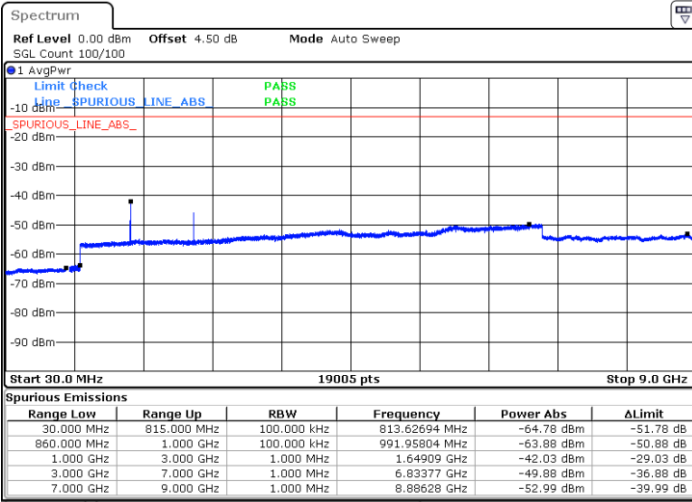

Date: 28 OCT 2018 20:18:32

Lowest Channel / 16QAM

Date: 28 OCT 2018 20:19:26

LTE Band 5 / 3MHz

Middle Channel / QPSK

Middle Channel / 16QAM

Date: 28.OCT.2018 20:21:00

Date: 28.OCT.2018 20:21:53

Highest Channel / QPSK

Highest Channel / 16QAM

Date: 28.OCT.2018 20:30:03

Date: 28.OCT.2018 20:30:56

LTE Band 5 / 5MHz

Lowest Channel / QPSK

Lowest Channel / 16QAM

Date: 28.OCT.2018 20:39:06

Date: 28.OCT.2018 20:39:59

Middle Channel / QPSK

Middle Channel / 16QAM

Date: 28.OCT.2018 20:41:33

Date: 28.OCT.2018 20:42:27

LTE Band 5 / 5MHz

Highest Channel / QPSK

Date: 28.OCT.2018 20:50:36

Highest Channel / 16QAM

Date: 28.OCT.2018 20:51:30

LTE Band 5 / 10MHz

Lowest Channel / QPSK

Date: 28.OCT.2018 20:59:39

Lowest Channel / 16QAM

Date: 28.OCT.2018 21:00:33