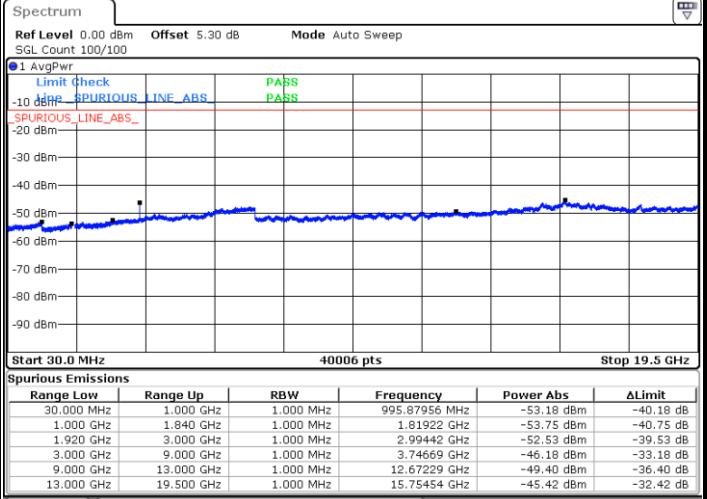

Middle Channel / 64QAM

Date: 27.OCT.2018 23:47:28

Date: 27.OCT.2018 23:48:22

Highest Channel / 64QAM

Date: 27.OCT.2018 23:48:17

LTE Band 2 / 10MHz

Lowest Channel / 64QAM

Middle Channel / 64QAM

Date: 27.OCT.2018 23:50:11

Date: 27.OCT.2018 23:51:06

Highest Channel / 64QAM

Date: 27.OCT.2018 23:52:00

LTE Band 2 / 15MHz

Lowest Channel / 64QAM

Middle Channel / 64QAM

Date: 27.OCT.2018 23:52:54

Date: 27.OCT.2018 23:53:49

Highest Channel / 64QAM

Date: 27.OCT.2018 23:54:43

LTE Band 2 / 20MHz

Lowest Channel / 64QAM

Middle Channel / 64QAM

Date: 27.OCT.2018 23:55:38

Date: 27.OCT.2018 23:56:32

Highest Channel / 64QAM

Date: 27.OCT.2018 23:57:26

LTE Band 4 / 1.4MHz

Lowest Channel / QPSK

Lowest Channel / 16QAM

Date: 28.OCT.2018 08:37:41

Date: 28.OCT.2018 11:10:07

Middle Channel / QPSK