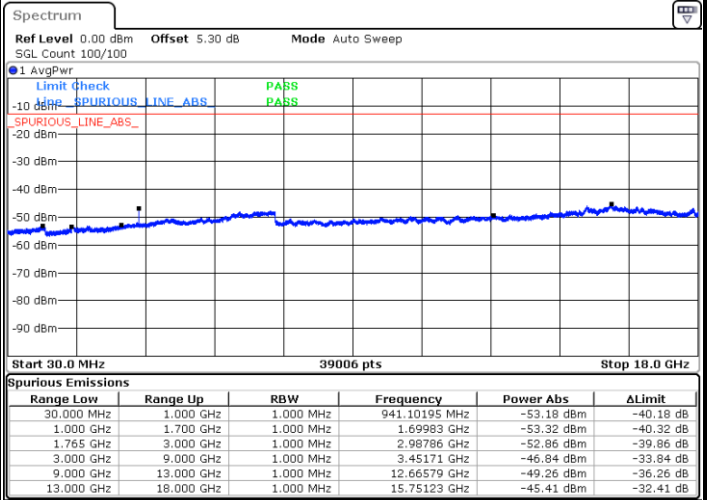

Date: 28.OCT.2018 10:37:05

**Highest Channel / 64QAM**

Date: 28.OCT.2018 10:40:34

LTE Band 4 / 10MHz

Lowest Channel / 64QAM

Date: 28.OCT.2018 10:44:04

Middle Channel / 64QAM

Date: 28.OCT.2018 10:45:19

Highest Channel / 64QAM

Date: 28.OCT.2018 10:48:49

LTE Band 4 / 15MHz

Lowest Channel / 64QAM

Middle Channel / 64QAM

Date: 28.OCT.2018 10:52:18

Date: 28.OCT.2018 10:53:33

Highest Channel / 64QAM

Date: 28.OCT.2018 10:57:03

LTE Band 4 / 20MHz

Lowest Channel / 64QAM

Date: 28.OCT.2018 11:00:32

Middle Channel / 64QAM

Date: 28.OCT.2018 11:01:47

Highest Channel / 64QAM

Date: 28.OCT.2018 11:05:17