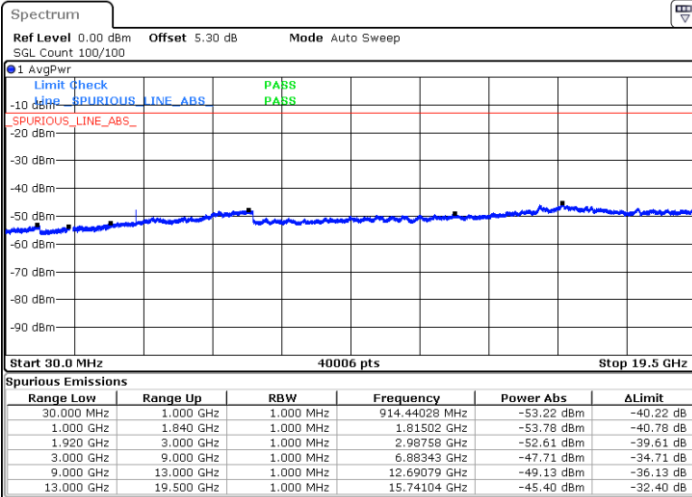

Lowest Channel / 64QAM

Middle Channel / 64QAM

Date: 27.OCT.2018 23:44:45

Date: 27.OCT.2018 23:45:39

Highest Channel / 64QAM

Date: 27.OCT.2018 23:46:33

LTE Band 2 / 5MHz

Lowest Channel / 64QAM

Middle Channel / 64QAM

Date: 27.OCT.2018 23:47:28

Date: 27.OCT.2018 23:48:22

Highest Channel / 64QAM

Date: 27.OCT.2018 23:48:17

LTE Band 2 / 10MHz

Lowest Channel / 64QAM

Middle Channel / 64QAM