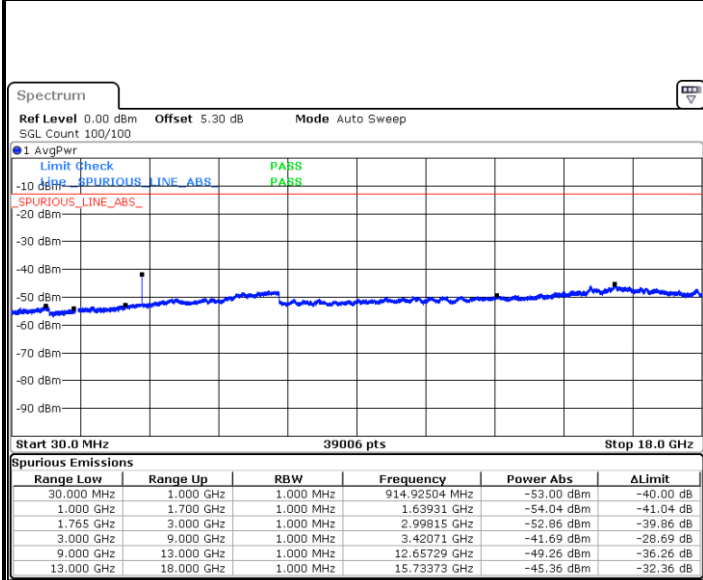

Middle Channel / 64QAM

Date: 28.OCT.2018 10:19:22

Date: 28.OCT.2018 10:20:37

Highest Channel / 64QAM

Date: 28.OCT.2018 10:24:06

**LTE Band 4 / 3MHz**

**Lowest Channel / 64QAM**

Date: 28.OCT.2018 10:27:36

**Middle Channel / 64QAM**

Date: 28.OCT.2018 10:28:51

**Highest Channel / 64QAM**

Date: 28.OCT.2018 10:32:20

**LTE Band 4 / 5MHz**

**Lowest Channel / 64QAM**

Date: 28.OCT.2018 10:35:50

**Middle Channel / 64QAM**

Date: 28.OCT.2018 10:37:05

**Highest Channel / 64QAM**

Date: 28.OCT.2018 10:40:34

LTE Band 4 / 10MHz

Lowest Channel / 64QAM

Date: 28.OCT.2018 10:44:04

Middle Channel / 64QAM

Date: 28.OCT.2018 10:45:19

Highest Channel / 64QAM

Date: 28.OCT.2018 10:48:49

LTE Band 4 / 15MHz

Lowest Channel / 64QAM

Middle Channel / 64QAM

Date: 28.OCT.2018 10:52:18

Date: 28.OCT.2018 10:53:33

Highest Channel / 64QAM