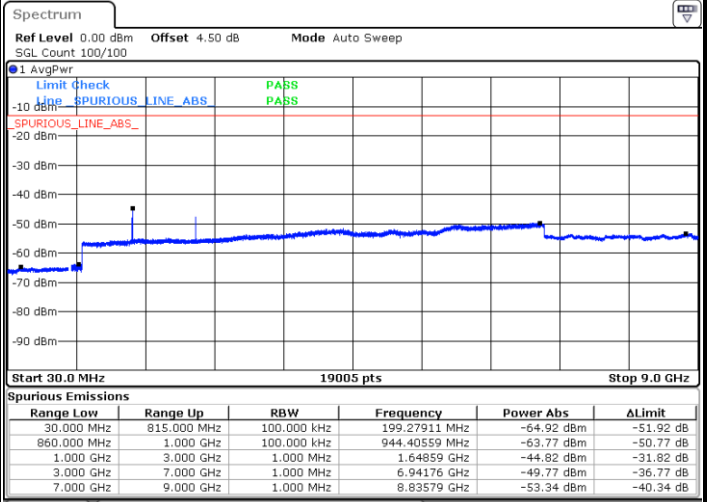

Date: 28.OCT.2018 10:37:05

**Highest Channel / 64QAM**

Date: 28.OCT.2018 10:40:34

LTE Band 4 / 10MHz

Lowest Channel / 64QAM

Date: 28.OCT.2018 10:44:04

Middle Channel / 64QAM

Date: 28.OCT.2018 10:45:19

Highest Channel / 64QAM

Date: 28.OCT.2018 10:48:49

LTE Band 4 / 15MHz

Lowest Channel / 64QAM

Middle Channel / 64QAM

Date: 28.OCT.2018 10:52:18

Date: 28.OCT.2018 10:53:33

Highest Channel / 64QAM

Date: 28.OCT.2018 10:57:03

LTE Band 4 / 20MHz

Lowest Channel / 64QAM

Date: 28.OCT.2018 11:00:32

Middle Channel / 64QAM

Date: 28.OCT.2018 11:01:47

Highest Channel / 64QAM

Date: 28.OCT.2018 11:05:17

LTE Band 5 / 1.4MHz

Lowest Channel / QPSK

Lowest Channel / 16QAM

Date: 28.OCT.2018 19:57:58

Date: 28.OCT.2018 19:58:52

Middle Channel / QPSK

Middle Channel / 16QAM

Date: 28.OCT.2018 20:00:26