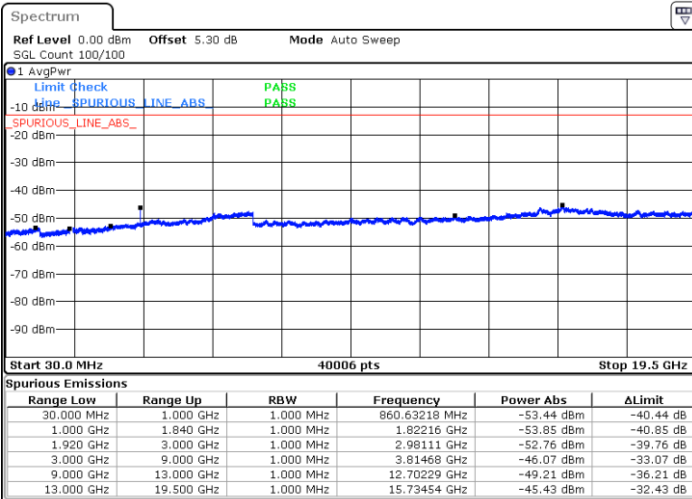

LTE Band 2 / 1.4MHz

Lowest Channel / 64QAM

Middle Channel / 64QAM

Date: 27.OCT.2018 23:42:01

Date: 27.OCT.2018 23:42:56

Highest Channel / 64QAM

Date: 27.OCT.2018 23:43:50

LTE Band 2 / 3MHz

Lowest Channel / 64QAM

Middle Channel / 64QAM

Date: 27.OCT.2018 23:44:45

Date: 27.OCT.2018 23:45:39

Highest Channel / 64QAM

Date: 27.OCT.2018 23:46:33

LTE Band 2 / 5MHz

Lowest Channel / 64QAM

Middle Channel / 64QAM

Date: 27.OCT.2018 23:47:28

Date: 27.OCT.2018 23:48:22

Highest Channel / 64QAM

Date: 27.OCT.2018 23:48:17

LTE Band 2 / 10MHz

Lowest Channel / 64QAM

Middle Channel / 64QAM