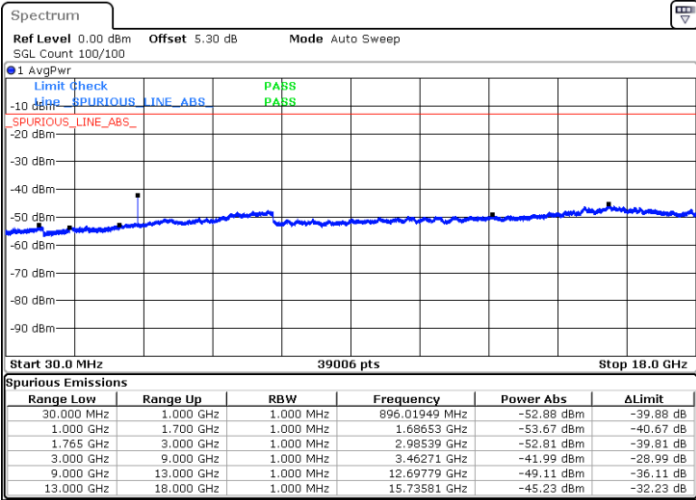

Highest Channel / 64QAM

Date: 27.OCT.2018 23:57:26

LTE Band 4 / 1.4MHz

Lowest Channel / QPSK

Lowest Channel / 16QAM

Date: 28.OCT.2018 08:37:41

Date: 28.OCT.2018 11:10:07

Middle Channel / QPSK

Middle Channel / 16QAM

Date: 28.OCT.2018 08:40:11

Date: 28.OCT.2018 08:41:05

LTE Band 4 / 1.4MHz

Highest Channel / QPSK

Date: 28.OCT.2018 11:10:55

Highest Channel / 16QAM

Date: 28.OCT.2018 08:48:05

LTE Band 4 / 3MHz

Lowest Channel / QPSK

Date: 28.OCT.2018 08:54:09

Lowest Channel / 16QAM

Date: 28.OCT.2018 08:55:04

LTE Band 4 / 3MHz

Middle Channel / QPSK

Middle Channel / 16QAM

Date: 28.OCT.2018 08:56:38

Date: 28.OCT.2018 08:57:33

Highest Channel / QPSK

Highest Channel / 16QAM

Date: 28.OCT.2018 09:03:37

Date: 28.OCT.2018 09:04:32

LTE Band 4 / 5MHz

Lowest Channel / QPSK