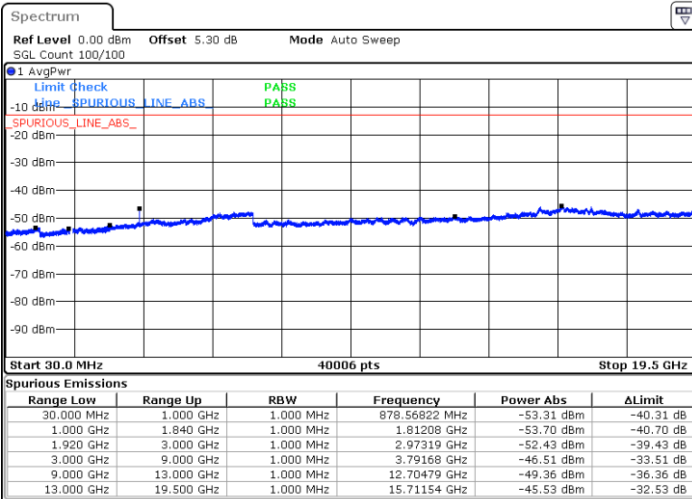

Middle Channel / 64QAM

Date: 27.OCT.2018 23:47:28

Date: 27.OCT.2018 23:48:22

Highest Channel / 64QAM

Date: 27.OCT.2018 23:48:17

LTE Band 2 / 10MHz

Lowest Channel / 64QAM

Middle Channel / 64QAM

Date: 27.OCT.2018 23:50:11

Date: 27.OCT.2018 23:51:06

Highest Channel / 64QAM

Date: 27.OCT.2018 23:52:00

LTE Band 2 / 15MHz

Lowest Channel / 64QAM

Middle Channel / 64QAM

Date: 27.OCT.2018 23:52:54

Date: 27.OCT.2018 23:53:49

Highest Channel / 64QAM

Date: 27.OCT.2018 23:54:43

LTE Band 2 / 20MHz

Lowest Channel / 64QAM

Middle Channel / 64QAM

Date: 27.OCT.2018 23:55:38

Date: 27.OCT.2018 23:56:32

Highest Channel / 64QAM

Date: 27.OCT.2018 23:57:26

LTE Band 4 / 1.4MHz

Lowest Channel / QPSK

Lowest Channel / 16QAM

Date: 28.OCT.2018 08:37:41

Date: 28.OCT.2018 11:10:07

Middle Channel / QPSK