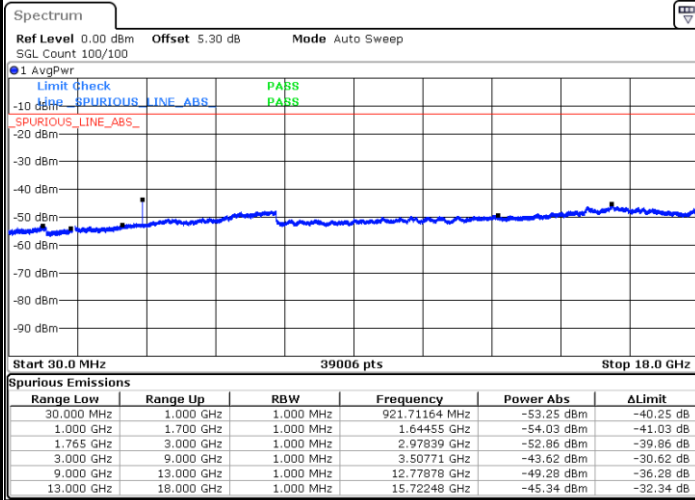

Highest Channel / 64QAM

Date: 27.OCT.2018 23:57:26

LTE Band 4 / 1.4MHz

Lowest Channel / QPSK

Lowest Channel / 16QAM

Date: 28.OCT.2018 08:37:41

Date: 28.OCT.2018 11:10:07

Middle Channel / QPSK

Middle Channel / 16QAM

Date: 28.OCT.2018 08:40:11

Date: 28.OCT.2018 08:41:05

LTE Band 4 / 1.4MHz

Highest Channel / QPSK

Date: 28.OCT.2018 11:10:55

Highest Channel / 16QAM

Date: 28.OCT.2018 08:48:05

LTE Band 4 / 3MHz

Lowest Channel / QPSK

Date: 28.OCT.2018 08:54:09

Lowest Channel / 16QAM

Date: 28.OCT.2018 08:55:04

LTE Band 4 / 3MHz

Middle Channel / QPSK

Middle Channel / 16QAM