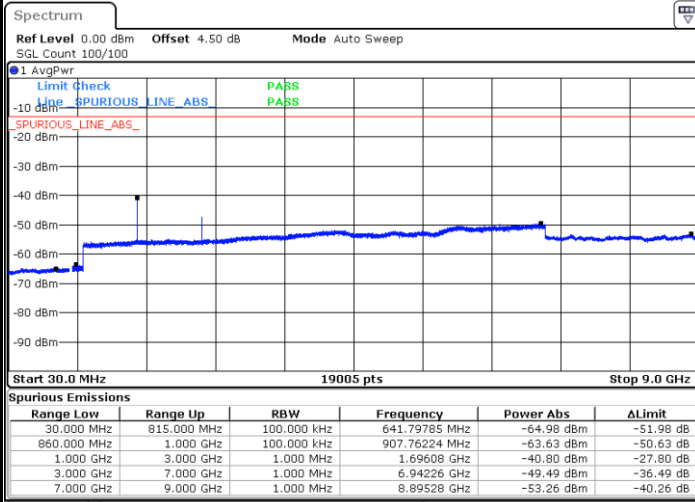

Highest Channel / 64QAM

Date: 28.OCT.2018 10:48:49

LTE Band 4 / 15MHz

Lowest Channel / 64QAM

Middle Channel / 64QAM

Date: 28.OCT.2018 10:52:18

Date: 28.OCT.2018 10:53:33

Highest Channel / 64QAM

Date: 28.OCT.2018 10:57:03

LTE Band 4 / 20MHz

Lowest Channel / 64QAM

Date: 28.OCT.2018 11:00:32

Middle Channel / 64QAM

Date: 28.OCT.2018 11:01:47

Highest Channel / 64QAM

Date: 28.OCT.2018 11:05:17

LTE Band 5 / 1.4MHz

Lowest Channel / QPSK

Lowest Channel / 16QAM

Date: 28.OCT.2018 19:57:58

Date: 28.OCT.2018 19:58:52

Middle Channel / QPSK

Middle Channel / 16QAM

Date: 28.OCT.2018 20:00:26

Date: 28.OCT.2018 20:01:20

LTE Band 5 / 1.4MHz

Highest Channel / QPSK

Date: 28 OCT 2018 20:09:29

Highest Channel / 16QAM

Date: 28 OCT 2018 20:10:23

LTE Band 5 / 3MHz

Lowest Channel / QPSK