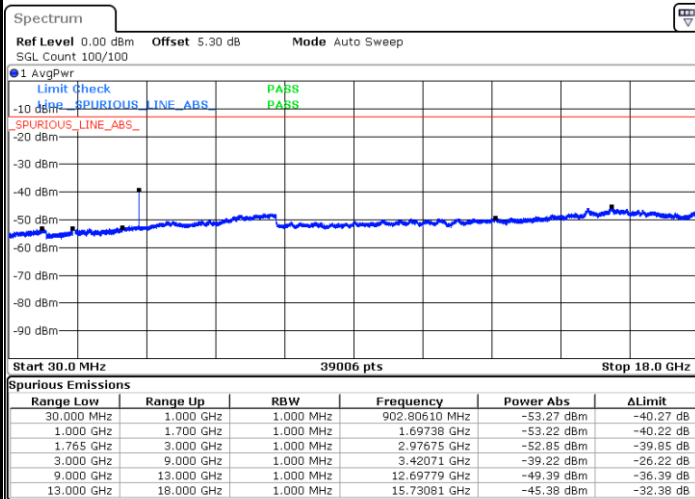

Highest Channel / 64QAM

Date: 27.OCT.2018 23:57:26

LTE Band 4 / 1.4MHz

Lowest Channel / QPSK

Lowest Channel / 16QAM

Date: 28.OCT.2018 08:37:41

Date: 28.OCT.2018 11:10:07

Middle Channel / QPSK

Middle Channel / 16QAM

Date: 28.OCT.2018 08:40:11

Date: 28.OCT.2018 08:41:05

LTE Band 4 / 1.4MHz

Highest Channel / QPSK

Date: 28.OCT.2018 11:10:55

Highest Channel / 16QAM

Date: 28.OCT.2018 08:48:05

LTE Band 4 / 3MHz

Lowest Channel / QPSK

Date: 28.OCT.2018 08:54:09

Lowest Channel / 16QAM

Date: 28.OCT.2018 08:55:04

LTE Band 4 / 3MHz

Middle Channel / QPSK

Middle Channel / 16QAM