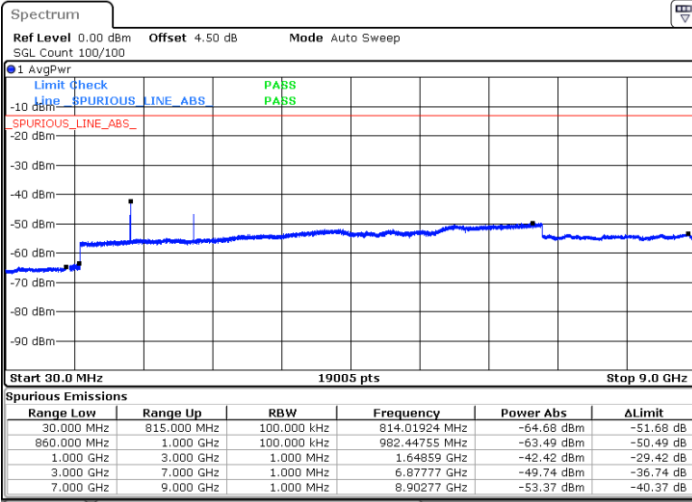

Highest Channel / 64QAM

Date: 28.OCT.2018 10:48:49

LTE Band 4 / 15MHz

Lowest Channel / 64QAM

Middle Channel / 64QAM

Date: 28.OCT.2018 10:52:18

Date: 28.OCT.2018 10:53:33

Highest Channel / 64QAM

Date: 28.OCT.2018 10:57:03

LTE Band 4 / 20MHz

Lowest Channel / 64QAM

Date: 28.OCT.2018 11:00:32

Middle Channel / 64QAM

Date: 28.OCT.2018 11:01:47

Highest Channel / 64QAM

Date: 28.OCT.2018 11:05:17

LTE Band 5 / 1.4MHz

Lowest Channel / QPSK

Lowest Channel / 16QAM

Date: 28.OCT.2018 19:57:58

Date: 28.OCT.2018 19:58:52

Middle Channel / QPSK

Middle Channel / 16QAM

Date: 28.OCT.2018 20:00:26

Date: 28.OCT.2018 20:01:20

LTE Band 5 / 1.4MHz

Highest Channel / QPSK

Date: 28 OCT 2018 20:09:29

Highest Channel / 16QAM

Date: 28 OCT 2018 20:10:23

LTE Band 5 / 3MHz

Lowest Channel / QPSK