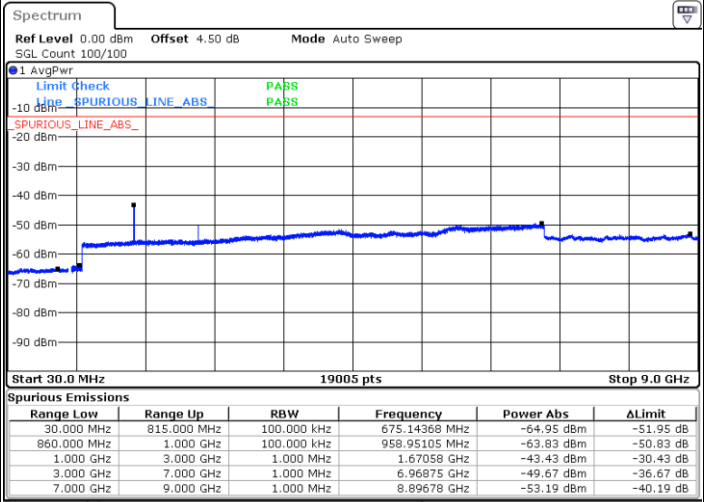

LTE Band 5 / 1.4MHz

Lowest Channel / QPSK

Lowest Channel / 16QAM

Date: 28.OCT.2018 19:57:58

Date: 28.OCT.2018 19:58:52

Middle Channel / QPSK

Middle Channel / 16QAM

Date: 28.OCT.2018 20:00:26

Date: 28.OCT.2018 20:01:20

LTE Band 5 / 1.4MHz

Highest Channel / QPSK

Date: 28 OCT 2018 20:09:29

Highest Channel / 16QAM

Date: 28 OCT 2018 20:10:23

LTE Band 5 / 3MHz

Lowest Channel / QPSK

Date: 28 OCT 2018 20:18:32

Lowest Channel / 16QAM

Date: 28 OCT 2018 20:19:26

LTE Band 5 / 3MHz

Middle Channel / QPSK

Middle Channel / 16QAM

Date: 28.OCT.2018 20:21:00

Date: 28.OCT.2018 20:21:53

Highest Channel / QPSK

Highest Channel / 16QAM

Date: 28.OCT.2018 20:30:03

Date: 28.OCT.2018 20:30:56

LTE Band 5 / 5MHz

Lowest Channel / QPSK

Lowest Channel / 16QAM

Date: 28.OCT.2018 20:39:06