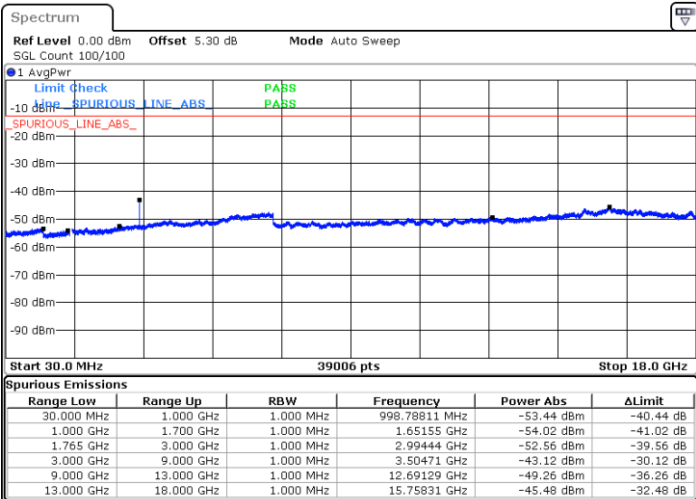

Middle Channel / 16QAM

Date: 28.OCT.2018 08:40:11

Date: 28.OCT.2018 08:41:05

LTE Band 4 / 1.4MHz

Highest Channel / QPSK

Date: 28.OCT.2018 11:10:55

Highest Channel / 16QAM

Date: 28.OCT.2018 08:48:05

LTE Band 4 / 3MHz

Lowest Channel / QPSK

Date: 28.OCT.2018 08:54:09

Lowest Channel / 16QAM

Date: 28.OCT.2018 08:55:04

LTE Band 4 / 3MHz

Middle Channel / QPSK

Middle Channel / 16QAM

Date: 28.OCT.2018 08:56:38

Date: 28.OCT.2018 08:57:33

Highest Channel / QPSK

Highest Channel / 16QAM

Date: 28.OCT.2018 09:03:37

Date: 28.OCT.2018 09:04:32

LTE Band 4 / 5MHz

Lowest Channel / QPSK