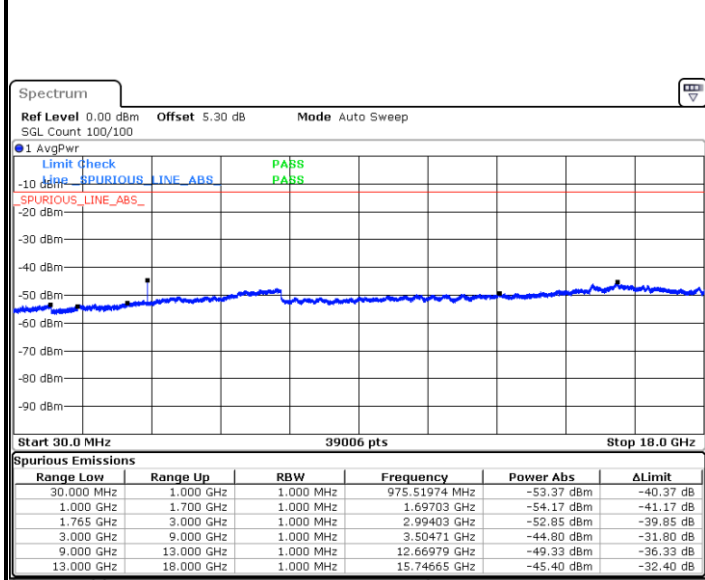

Date: 28.OCT.2018 10:02:30

Date: 28.OCT.2018 10:03:24

Highest Channel / QPSK

Highest Channel / 16QAM

Date: 28.OCT.2018 10:09:29

Date: 28.OCT.2018 10:10:23

LTE Band 4 / 1.4MHz

Lowest Channel / 64QAM

Middle Channel / 64QAM

Date: 28.OCT.2018 10:19:22

Date: 28.OCT.2018 10:20:37

Highest Channel / 64QAM

Date: 28.OCT.2018 10:24:06

**LTE Band 4 / 3MHz**

**Lowest Channel / 64QAM**

Date: 28.OCT.2018 10:27:36

**Middle Channel / 64QAM**

Date: 28.OCT.2018 10:28:51

**Highest Channel / 64QAM**

Date: 28.OCT.2018 10:32:20

**LTE Band 4 / 5MHz**

**Lowest Channel / 64QAM**

Date: 28.OCT.2018 10:35:50

**Middle Channel / 64QAM**

Date: 28.OCT.2018 10:37:05

**Highest Channel / 64QAM**

Date: 28.OCT.2018 10:40:34

LTE Band 4 / 10MHz

Lowest Channel / 64QAM

Date: 28.OCT.2018 10:44:04

Middle Channel / 64QAM

Date: 28.OCT.2018 10:45:19