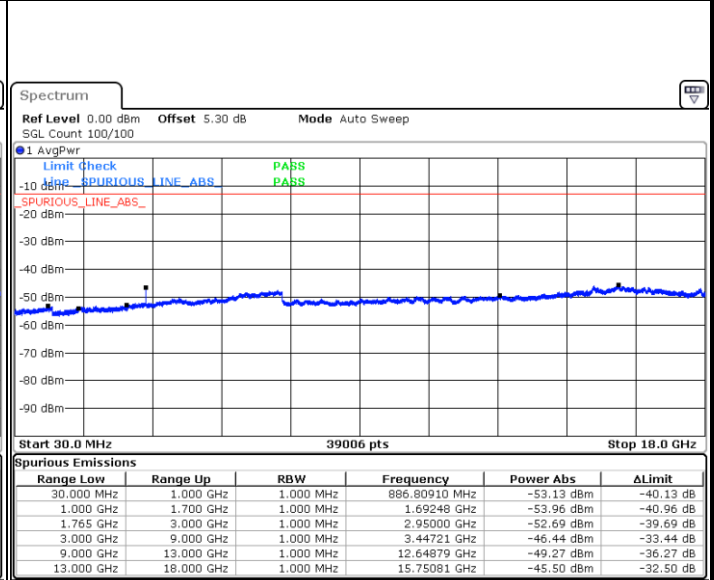

Highest Channel / 64QAM

Date: 28.OCT.2018 10:48:49

LTE Band 4 / 15MHz

Lowest Channel / 64QAM

Middle Channel / 64QAM

Date: 28.OCT.2018 10:52:18

Date: 28.OCT.2018 10:53:33

Highest Channel / 64QAM

Date: 28.OCT.2018 10:57:03

LTE Band 4 / 20MHz

Lowest Channel / 64QAM

Date: 28.OCT.2018 11:00:32

Middle Channel / 64QAM

Date: 28.OCT.2018 11:01:47

Highest Channel / 64QAM

Date: 28.OCT.2018 11:05:17

LTE Band 5 / 1.4MHz

Lowest Channel / QPSK

Lowest Channel / 16QAM

Date: 28.OCT.2018 19:57:58

Date: 28.OCT.2018 19:58:52

Middle Channel / QPSK

Middle Channel / 16QAM

Date: 28.OCT.2018 20:00:26

Date: 28.OCT.2018 20:01:20

LTE Band 5 / 1.4MHz

Highest Channel / QPSK

Date: 28 OCT 2018 20:09:29

Highest Channel / 16QAM

Date: 28 OCT 2018 20:10:23

LTE Band 5 / 3MHz

Lowest Channel / QPSK