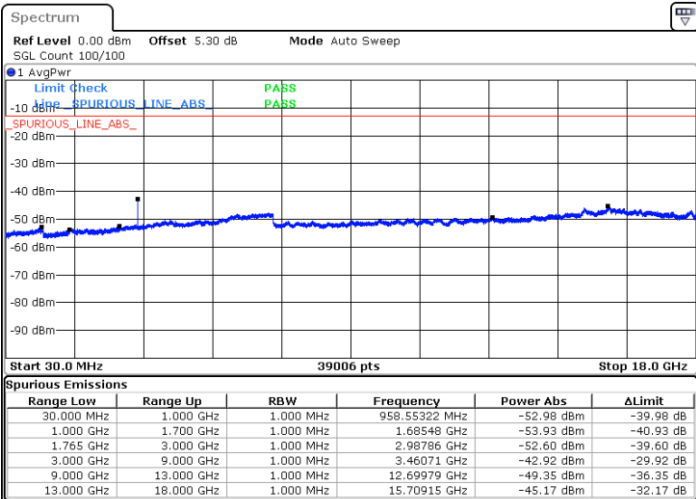

Date: 28.OCT.2018 08:56:38

Date: 28.OCT.2018 08:57:33

Highest Channel / QPSK

Highest Channel / 16QAM

Date: 28.OCT.2018 09:03:37

Date: 28.OCT.2018 09:04:32

LTE Band 4 / 5MHz

Lowest Channel / QPSK

Lowest Channel / 16QAM

Date: 28.OCT.2018 09:10:37

Date: 28.OCT.2018 09:11:31

Middle Channel / QPSK

Middle Channel / 16QAM

Date: 28.OCT.2018 09:13:06

Date: 28.OCT.2018 09:14:01

LTE Band 4 / 5MHz

Highest Channel / QPSK

Date: 28.OCT.2018 09:20:05

Highest Channel / 16QAM

Date: 28.OCT.2018 09:21:00

LTE Band 4 / 10MHz

Lowest Channel / QPSK

Date: 28.OCT.2018 09:27:05

Lowest Channel / 16QAM

Date: 28.OCT.2018 09:27:59

LTE Band 4 / 10MHz

Middle Channel / QPSK

Middle Channel / 16QAM

Date: 28.OCT.2018 09:29:34

Date: 28.OCT.2018 09:30:29

Highest Channel / QPSK

Highest Channel / 16QAM