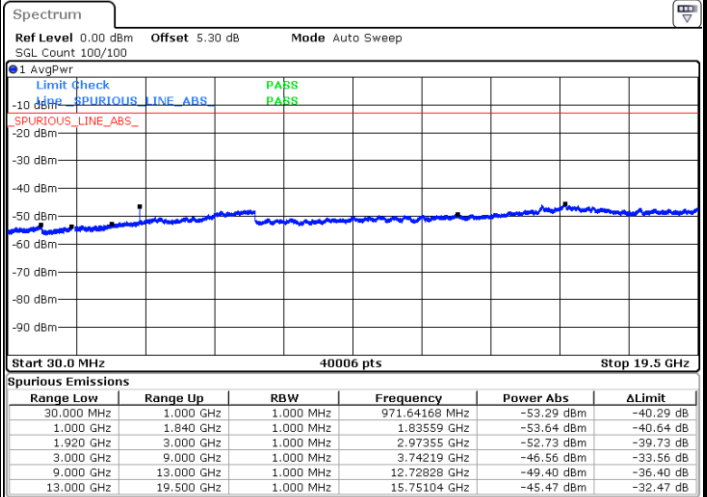

Date: 27.OCT.2018 23:53:49

Highest Channel / 64QAM

Date: 27.OCT.2018 23:54:43

LTE Band 2 / 20MHz

Lowest Channel / 64QAM

Middle Channel / 64QAM

Date: 27.OCT.2018 23:55:38

Date: 27.OCT.2018 23:56:32

Highest Channel / 64QAM

Date: 27.OCT.2018 23:57:26

LTE Band 4 / 1.4MHz

Lowest Channel / QPSK

Lowest Channel / 16QAM

Date: 28.OCT.2018 08:37:41

Date: 28.OCT.2018 11:10:07

Middle Channel / QPSK