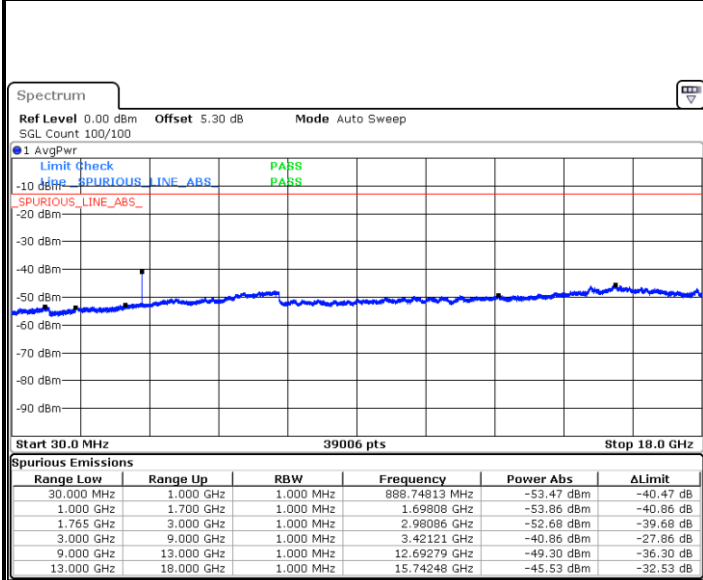

**Middle Channel / 64QAM**

Date: 28.OCT.2018 10:28:51

**Highest Channel / 64QAM**

Date: 28.OCT.2018 10:32:20

**LTE Band 4 / 5MHz**

**Lowest Channel / 64QAM**

Date: 28.OCT.2018 10:35:50

**Middle Channel / 64QAM**

Date: 28.OCT.2018 10:37:05

**Highest Channel / 64QAM**

Date: 28.OCT.2018 10:40:34

LTE Band 4 / 10MHz

Lowest Channel / 64QAM

Date: 28.OCT.2018 10:44:04

Middle Channel / 64QAM

Date: 28.OCT.2018 10:45:19

Highest Channel / 64QAM

Date: 28.OCT.2018 10:48:49

LTE Band 4 / 15MHz

Lowest Channel / 64QAM

Middle Channel / 64QAM

Date: 28.OCT.2018 10:52:18

Date: 28.OCT.2018 10:53:33

Highest Channel / 64QAM

Date: 28.OCT.2018 10:57:03

LTE Band 4 / 20MHz

Lowest Channel / 64QAM

Date: 28.OCT.2018 11:00:32

Middle Channel / 64QAM

Date: 28.OCT.2018 11:01:47

Highest Channel / 64QAM

Date: 28.OCT.2018 11:05:17