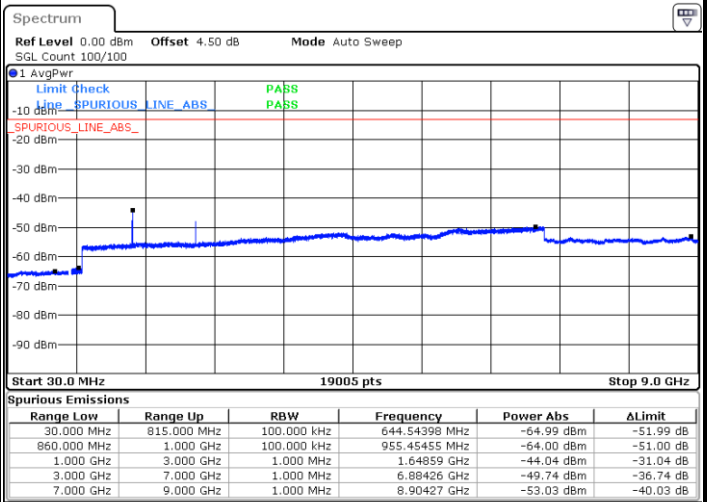

Date: 28.OCT.2018 10:57:03

LTE Band 4 / 20MHz

Lowest Channel / 64QAM

Date: 28.OCT.2018 11:00:32

Middle Channel / 64QAM

Date: 28.OCT.2018 11:01:47

Highest Channel / 64QAM

Date: 28.OCT.2018 11:05:17

LTE Band 5 / 1.4MHz

Lowest Channel / QPSK

Lowest Channel / 16QAM

Date: 28.OCT.2018 19:57:58

Date: 28.OCT.2018 19:58:52

Middle Channel / QPSK

Middle Channel / 16QAM

Date: 28.OCT.2018 20:00:26

Date: 28.OCT.2018 20:01:20

LTE Band 5 / 1.4MHz

Highest Channel / QPSK

Date: 28 OCT 2018 20:09:29

Highest Channel / 16QAM

Date: 28 OCT 2018 20:10:23

LTE Band 5 / 3MHz

Lowest Channel / QPSK

Date: 28 OCT 2018 20:18:32

Lowest Channel / 16QAM

Date: 28 OCT 2018 20:19:26

LTE Band 5 / 3MHz

Middle Channel / QPSK

Middle Channel / 16QAM

Date: 28.OCT.2018 20:21:00

Date: 28.OCT.2018 20:21:53