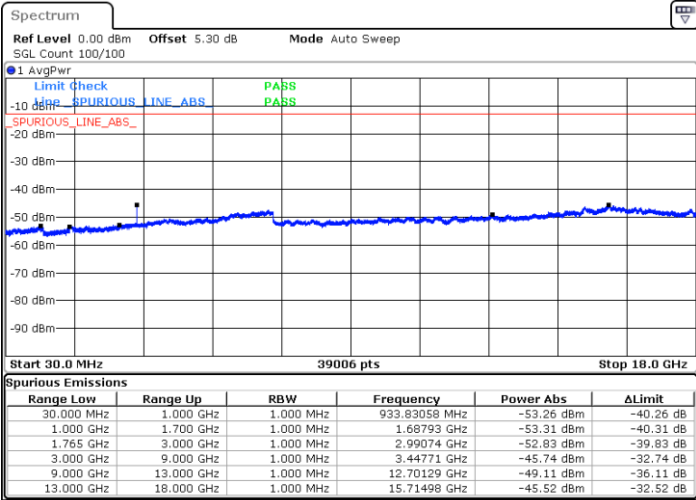

Middle Channel / 16QAM

Date: 28.OCT.2018 09:46:02

Date: 28.OCT.2018 09:46:57

LTE Band 4 / 15MHz

Highest Channel / QPSK

Date: 28.OCT.2018 09:53:01

Highest Channel / 16QAM

Date: 28.OCT.2018 09:53:56

LTE Band 4 / 20MHz

Lowest Channel / QPSK

Date: 28.OCT.2018 10:00:00

Lowest Channel / 16QAM

Date: 28.OCT.2018 10:00:55

LTE Band 4 / 20MHz

Middle Channel / QPSK

Middle Channel / 16QAM

Date: 28.OCT.2018 10:02:30

Date: 28.OCT.2018 10:03:24

Highest Channel / QPSK

Highest Channel / 16QAM

Date: 28.OCT.2018 10:09:29

Date: 28.OCT.2018 10:10:23

LTE Band 4 / 1.4MHz

Lowest Channel / 64QAM

Middle Channel / 64QAM

Date: 28.OCT.2018 10:19:22

Date: 28.OCT.2018 10:20:37

Highest Channel / 64QAM

Date: 28.OCT.2018 10:24:06

**LTE Band 4 / 3MHz**

**Lowest Channel / 64QAM**

Date: 28.OCT.2018 10:27:36