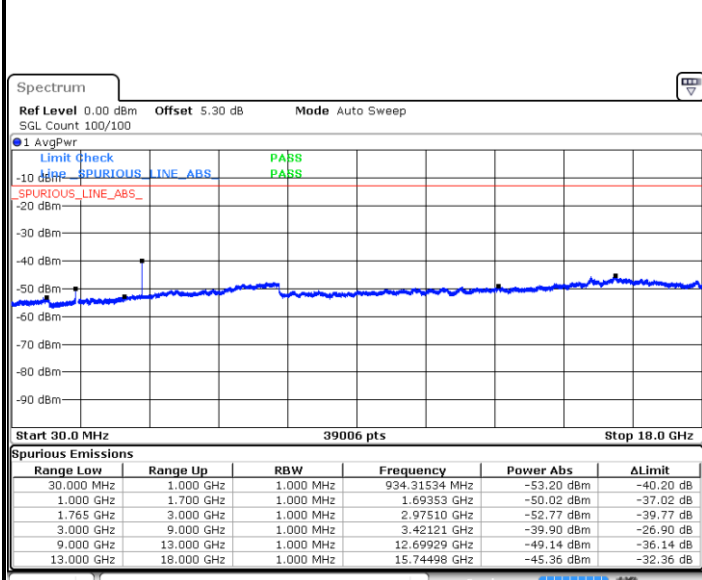

Lowest Channel / 16QAM

Date: 28.OCT.2018 09:10:37

Date: 28.OCT.2018 09:11:31

Middle Channel / QPSK

Middle Channel / 16QAM

Date: 28.OCT.2018 09:13:06

Date: 28.OCT.2018 09:14:01

LTE Band 4 / 5MHz

Highest Channel / QPSK

Date: 28.OCT.2018 09:20:05

Highest Channel / 16QAM

Date: 28.OCT.2018 09:21:00

LTE Band 4 / 10MHz

Lowest Channel / QPSK

Date: 28.OCT.2018 09:27:05

Lowest Channel / 16QAM

Date: 28.OCT.2018 09:27:59

LTE Band 4 / 10MHz

Middle Channel / QPSK

Middle Channel / 16QAM

Date: 28.OCT.2018 09:29:34

Date: 28.OCT.2018 09:30:29

Highest Channel / QPSK

Highest Channel / 16QAM