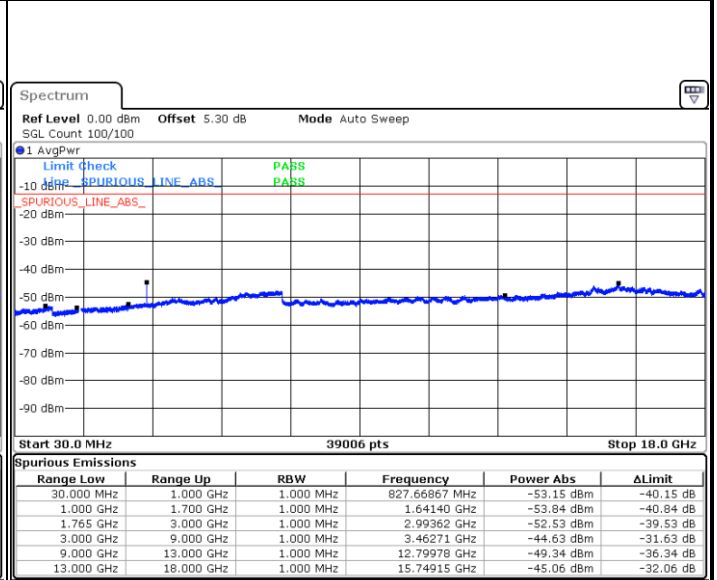

Date: 28.OCT.2018 10:02:30

Date: 28.OCT.2018 10:03:24

Highest Channel / QPSK

Highest Channel / 16QAM

Date: 28.OCT.2018 10:09:29

Date: 28.OCT.2018 10:10:23

LTE Band 4 / 1.4MHz

Lowest Channel / 64QAM

Middle Channel / 64QAM

Date: 28.OCT.2018 10:19:22

Date: 28.OCT.2018 10:20:37

Highest Channel / 64QAM

Date: 28.OCT.2018 10:24:06

**LTE Band 4 / 3MHz**

**Lowest Channel / 64QAM**

Date: 28.OCT.2018 10:27:36

**Middle Channel / 64QAM**

Date: 28.OCT.2018 10:28:51

**Highest Channel / 64QAM**

Date: 28.OCT.2018 10:32:20

**LTE Band 4 / 5MHz**

**Lowest Channel / 64QAM**

Date: 28.OCT.2018 10:35:50

**Middle Channel / 64QAM**

Date: 28.OCT.2018 10:37:05

**Highest Channel / 64QAM**

Date: 28.OCT.2018 10:40:34

LTE Band 4 / 10MHz

Lowest Channel / 64QAM

Date: 28.OCT.2018 10:44:04

Middle Channel / 64QAM

Date: 28.OCT.2018 10:45:19