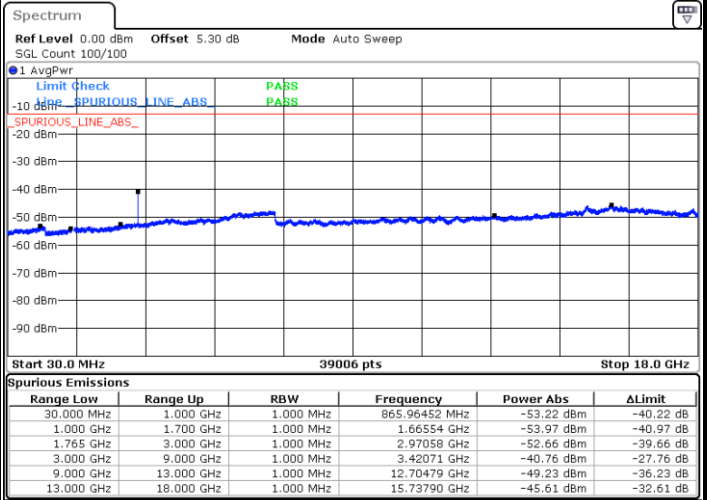

LTE Band 4 / 3MHz

Lowest Channel / QPSK

Date: 28.OCT.2018 08:54:09

Lowest Channel / 16QAM

Date: 28.OCT.2018 08:55:04

LTE Band 4 / 3MHz

Middle Channel / QPSK

Middle Channel / 16QAM

Date: 28.OCT.2018 08:56:38

Date: 28.OCT.2018 08:57:33

Highest Channel / QPSK

Highest Channel / 16QAM

Date: 28.OCT.2018 09:03:37

Date: 28.OCT.2018 09:04:32

LTE Band 4 / 5MHz

Lowest Channel / QPSK

Lowest Channel / 16QAM

Date: 28.OCT.2018 09:10:37

Date: 28.OCT.2018 09:11:31

Middle Channel / QPSK

Middle Channel / 16QAM

Date: 28.OCT.2018 09:13:06

Date: 28.OCT.2018 09:14:01

LTE Band 4 / 5MHz

Highest Channel / QPSK

Date: 28.OCT.2018 09:20:05

Highest Channel / 16QAM

Date: 28.OCT.2018 09:21:00

LTE Band 4 / 10MHz

Lowest Channel / QPSK

Date: 28.OCT.2018 09:27:05

Lowest Channel / 16QAM