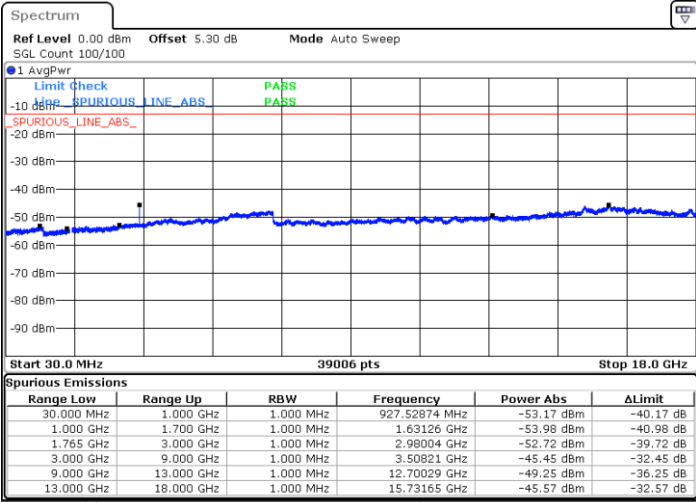

Date: 28.OCT.2018 10:02:30

Date: 28.OCT.2018 10:03:24

Highest Channel / QPSK

Highest Channel / 16QAM

Date: 28.OCT.2018 10:09:29

Date: 28.OCT.2018 10:10:23

LTE Band 4 / 1.4MHz

Lowest Channel / 64QAM

Middle Channel / 64QAM

Date: 28.OCT.2018 10:19:22

Date: 28.OCT.2018 10:20:37

Highest Channel / 64QAM

Date: 28.OCT.2018 10:24:06

**LTE Band 4 / 3MHz**

**Lowest Channel / 64QAM**

Date: 28.OCT.2018 10:27:36

**Middle Channel / 64QAM**

Date: 28.OCT.2018 10:28:51

**Highest Channel / 64QAM**

Date: 28.OCT.2018 10:32:20

**LTE Band 4 / 5MHz**

**Lowest Channel / 64QAM**

Date: 28.OCT.2018 10:35:50

**Middle Channel / 64QAM**

Date: 28.OCT.2018 10:37:05

**Highest Channel / 64QAM**

Date: 28.OCT.2018 10:40:34

LTE Band 4 / 10MHz

Lowest Channel / 64QAM

Date: 28.OCT.2018 10:44:04

Middle Channel / 64QAM

Date: 28.OCT.2018 10:45:19