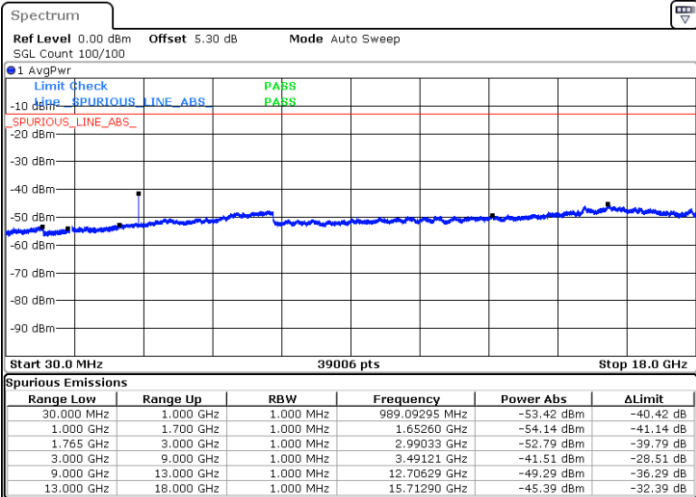

Highest Channel / QPSK

Date: 28.OCT.2018 09:20:05

Highest Channel / 16QAM

Date: 28.OCT.2018 09:21:00

LTE Band 4 / 10MHz

Lowest Channel / QPSK

Date: 28.OCT.2018 09:27:05

Lowest Channel / 16QAM

Date: 28.OCT.2018 09:27:59

LTE Band 4 / 10MHz

Middle Channel / QPSK

Middle Channel / 16QAM

Date: 28.OCT.2018 09:29:34

Date: 28.OCT.2018 09:30:29

Highest Channel / QPSK

Highest Channel / 16QAM

Date: 28.OCT.2018 09:36:33

Date: 28.OCT.2018 09:37:28

LTE Band 4 / 15MHz

Lowest Channel / QPSK

Lowest Channel / 16QAM

Date: 28.OCT.2018 09:43:33

Date: 28.OCT.2018 09:44:27

Middle Channel / QPSK

Middle Channel / 16QAM

Date: 28.OCT.2018 09:46:02

Date: 28.OCT.2018 09:46:57

LTE Band 4 / 15MHz

Highest Channel / QPSK

Date: 28.OCT.2018 09:53:01

Highest Channel / 16QAM

Date: 28.OCT.2018 09:53:56