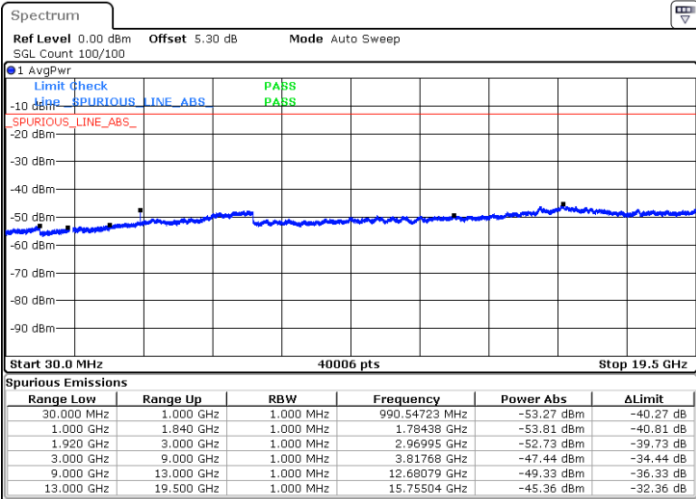

LTE Band 2 / 1.4MHz

Lowest Channel / 64QAM

Middle Channel / 64QAM

Date: 27.OCT.2018 23:42:01

Date: 27.OCT.2018 23:42:56

Highest Channel / 64QAM

Date: 27.OCT.2018 23:43:50

LTE Band 2 / 3MHz

Lowest Channel / 64QAM

Middle Channel / 64QAM

Date: 27.OCT.2018 23:44:45

Date: 27.OCT.2018 23:45:39

Highest Channel / 64QAM

Date: 27.OCT.2018 23:46:33

LTE Band 2 / 5MHz

Lowest Channel / 64QAM