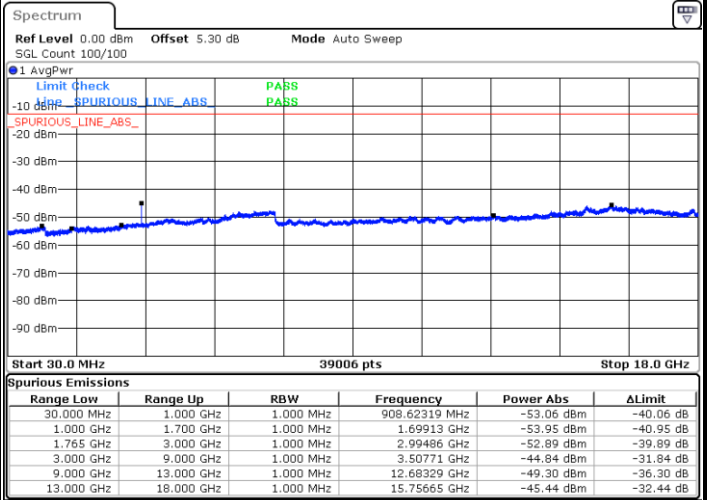

Highest Channel / 64QAM

Date: 27.OCT.2018 23:57:26

LTE Band 4 / 1.4MHz

Lowest Channel / QPSK

Lowest Channel / 16QAM

Date: 28.OCT.2018 08:37:41

Date: 28.OCT.2018 11:10:07

Middle Channel / QPSK

Middle Channel / 16QAM

Date: 28.OCT.2018 08:40:11

Date: 28.OCT.2018 08:41:05

LTE Band 4 / 1.4MHz

Highest Channel / QPSK

Date: 28.OCT.2018 11:10:55

Highest Channel / 16QAM

Date: 28.OCT.2018 08:48:05

LTE Band 4 / 3MHz

Lowest Channel / QPSK

Date: 28.OCT.2018 08:54:09

Lowest Channel / 16QAM

Date: 28.OCT.2018 08:55:04

LTE Band 4 / 3MHz

Middle Channel / QPSK

Middle Channel / 16QAM