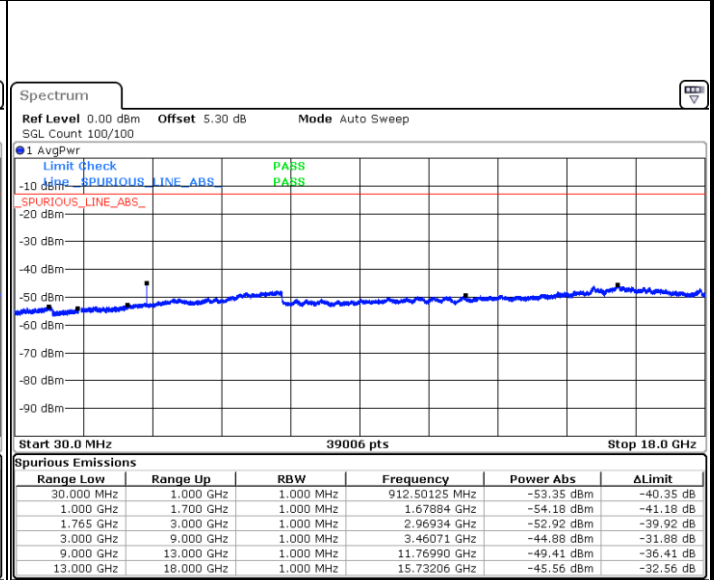

Middle Channel / 64QAM

Date: 28.OCT.2018 10:19:22

Date: 28.OCT.2018 10:20:37

Highest Channel / 64QAM

Date: 28.OCT.2018 10:24:06

**LTE Band 4 / 3MHz**

**Lowest Channel / 64QAM**

Date: 28.OCT.2018 10:27:36

**Middle Channel / 64QAM**

Date: 28.OCT.2018 10:28:51

**Highest Channel / 64QAM**

Date: 28.OCT.2018 10:32:20

**LTE Band 4 / 5MHz**

**Lowest Channel / 64QAM**

Date: 28.OCT.2018 10:35:50

**Middle Channel / 64QAM**

Date: 28.OCT.2018 10:37:05

**Highest Channel / 64QAM**

Date: 28.OCT.2018 10:40:34

LTE Band 4 / 10MHz

Lowest Channel / 64QAM

Date: 28.OCT.2018 10:44:04

Middle Channel / 64QAM

Date: 28.OCT.2018 10:45:19

Highest Channel / 64QAM

Date: 28.OCT.2018 10:48:49

LTE Band 4 / 15MHz

Lowest Channel / 64QAM

Middle Channel / 64QAM

Date: 28.OCT.2018 10:52:18

Date: 28.OCT.2018 10:53:33

Highest Channel / 64QAM