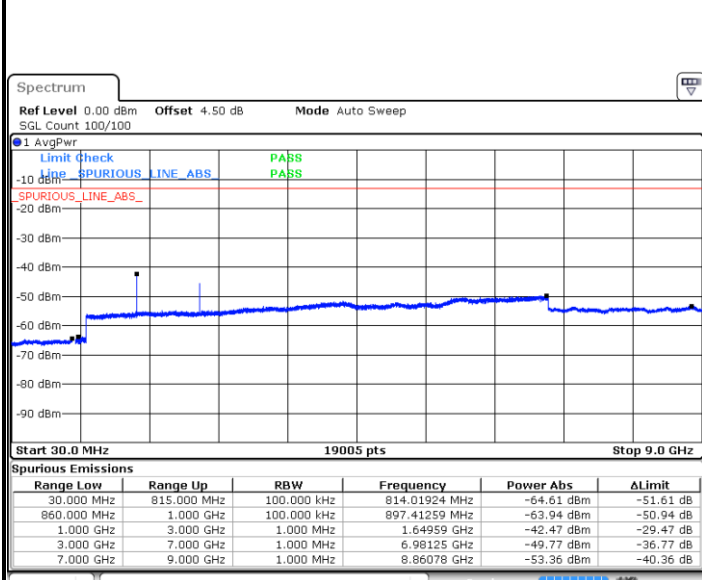

Highest Channel / QPSK

Highest Channel / 16QAM

Date: 28.OCT.2018 20:30:03

Date: 28.OCT.2018 20:30:56

LTE Band 5 / 5MHz

Lowest Channel / QPSK

Lowest Channel / 16QAM

Date: 28.OCT.2018 20:39:06

Date: 28.OCT.2018 20:39:59

Middle Channel / QPSK

Middle Channel / 16QAM

Date: 28.OCT.2018 20:41:33

Date: 28.OCT.2018 20:42:27

LTE Band 5 / 5MHz

Highest Channel / QPSK

Date: 28.OCT.2018 20:50:36

Highest Channel / 16QAM

Date: 28.OCT.2018 20:51:30

LTE Band 5 / 10MHz

Lowest Channel / QPSK

Date: 28.OCT.2018 20:59:39

Lowest Channel / 16QAM

Date: 28.OCT.2018 21:00:33