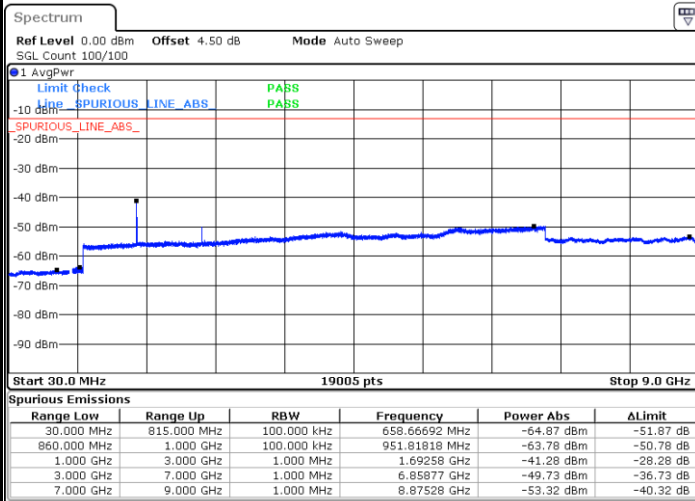

Date: 28.OCT.2018 20:01:20

LTE Band 5 / 1.4MHz

Highest Channel / QPSK

Date: 28 OCT 2018 20:09:29

Highest Channel / 16QAM

Date: 28 OCT 2018 20:10:23

LTE Band 5 / 3MHz

Lowest Channel / QPSK

Date: 28 OCT 2018 20:18:32

Lowest Channel / 16QAM

Date: 28 OCT 2018 20:19:26

LTE Band 5 / 3MHz

Middle Channel / QPSK

Middle Channel / 16QAM

Date: 28.OCT.2018 20:21:00

Date: 28.OCT.2018 20:21:53

Highest Channel / QPSK

Highest Channel / 16QAM

Date: 28.OCT.2018 20:30:03

Date: 28.OCT.2018 20:30:56

LTE Band 5 / 5MHz

Lowest Channel / QPSK

Lowest Channel / 16QAM

Date: 28.OCT.2018 20:39:06