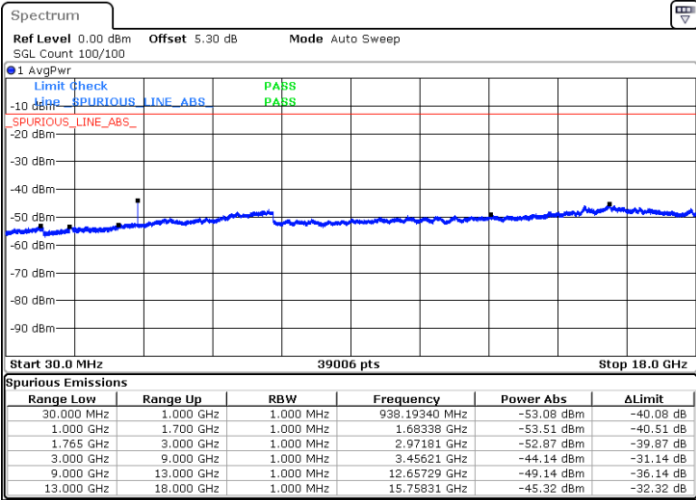

Date: 28.OCT.2018 08:56:38

Date: 28.OCT.2018 08:57:33

Highest Channel / QPSK

Highest Channel / 16QAM

Date: 28.OCT.2018 09:03:37

Date: 28.OCT.2018 09:04:32

LTE Band 4 / 5MHz

Lowest Channel / QPSK

Lowest Channel / 16QAM

Date: 28.OCT.2018 09:10:37

Date: 28.OCT.2018 09:11:31

Middle Channel / QPSK

Middle Channel / 16QAM

Date: 28.OCT.2018 09:13:06

Date: 28.OCT.2018 09:14:01

LTE Band 4 / 5MHz

Highest Channel / QPSK

Date: 28.OCT.2018 09:20:05

Highest Channel / 16QAM

Date: 28.OCT.2018 09:21:00

LTE Band 4 / 10MHz

Lowest Channel / QPSK

Date: 28.OCT.2018 09:27:05

Lowest Channel / 16QAM

Date: 28.OCT.2018 09:27:59

LTE Band 4 / 10MHz

Middle Channel / QPSK

Middle Channel / 16QAM

Date: 28.OCT.2018 09:29:34

Date: 28.OCT.2018 09:30:29

Highest Channel / QPSK

Highest Channel / 16QAM