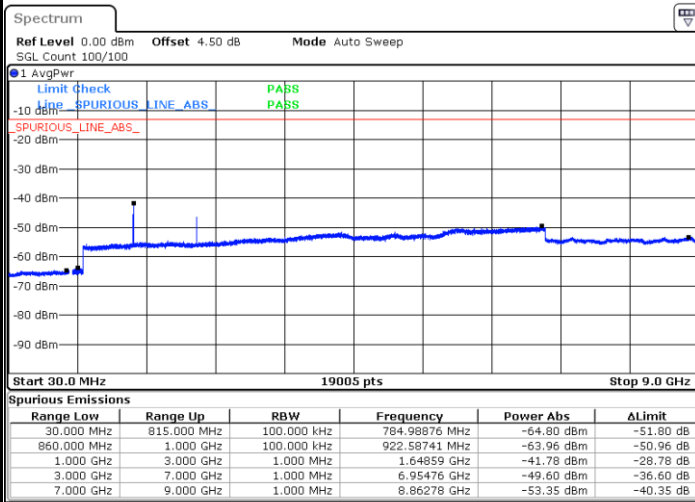

LTE Band 5 / 1.4MHz

Lowest Channel / QPSK

Lowest Channel / 16QAM

Date: 28.OCT.2018 19:57:58

Date: 28.OCT.2018 19:58:52

Middle Channel / QPSK

Middle Channel / 16QAM

Date: 28.OCT.2018 20:00:26

Date: 28.OCT.2018 20:01:20

LTE Band 5 / 1.4MHz

Highest Channel / QPSK

Date: 28 OCT 2018 20:09:29

Highest Channel / 16QAM

Date: 28 OCT 2018 20:10:23

LTE Band 5 / 3MHz

Lowest Channel / QPSK

Date: 28 OCT 2018 20:18:32

Lowest Channel / 16QAM

Date: 28 OCT 2018 20:19:26

LTE Band 5 / 3MHz

Middle Channel / QPSK

Middle Channel / 16QAM

Date: 28.OCT.2018 20:21:00

Date: 28.OCT.2018 20:21:53

Highest Channel / QPSK

Highest Channel / 16QAM

Date: 28.OCT.2018 20:30:03

Date: 28.OCT.2018 20:30:56

LTE Band 5 / 5MHz

Lowest Channel / QPSK

Lowest Channel / 16QAM

Date: 28.OCT.2018 20:39:06