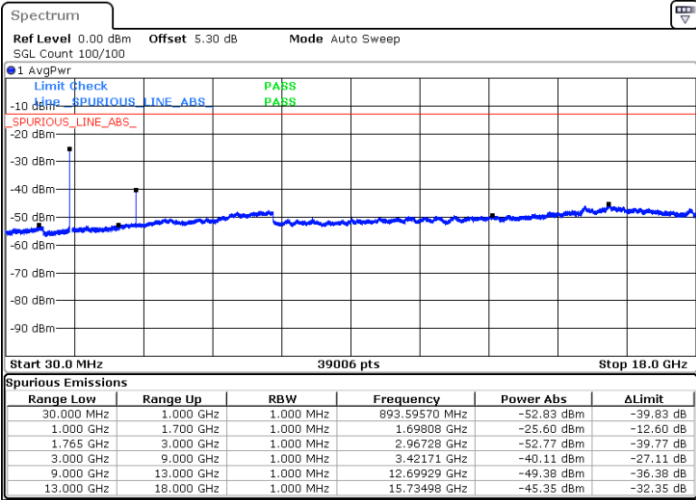

Date: 28.OCT.2018 09:27:59

LTE Band 4 / 10MHz

Middle Channel / QPSK

Middle Channel / 16QAM

Date: 28.OCT.2018 09:29:34

Date: 28.OCT.2018 09:30:29

Highest Channel / QPSK

Highest Channel / 16QAM

Date: 28.OCT.2018 09:36:33

Date: 28.OCT.2018 09:37:28

LTE Band 4 / 15MHz

Lowest Channel / QPSK

Lowest Channel / 16QAM

Date: 28.OCT.2018 09:43:33

Date: 28.OCT.2018 09:44:27

Middle Channel / QPSK

Middle Channel / 16QAM

Date: 28.OCT.2018 09:46:02

Date: 28.OCT.2018 09:46:57

LTE Band 4 / 15MHz

Highest Channel / QPSK

Date: 28.OCT.2018 09:53:01

Highest Channel / 16QAM

Date: 28.OCT.2018 09:53:56