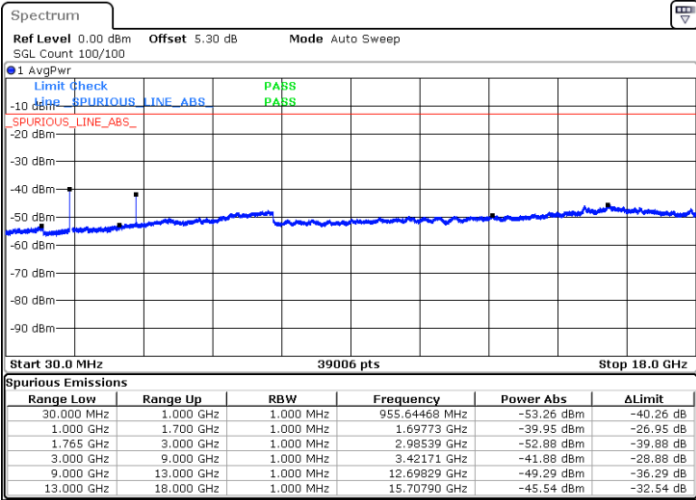

**Middle Channel / 64QAM**

Date: 28.OCT.2018 10:28:51

**Highest Channel / 64QAM**

Date: 28.OCT.2018 10:32:20

**LTE Band 4 / 5MHz**

**Lowest Channel / 64QAM**

Date: 28.OCT.2018 10:35:50

**Middle Channel / 64QAM**

Date: 28.OCT.2018 10:37:05

**Highest Channel / 64QAM**

Date: 28.OCT.2018 10:40:34

LTE Band 4 / 10MHz

Lowest Channel / 64QAM

Date: 28.OCT.2018 10:44:04

Middle Channel / 64QAM

Date: 28.OCT.2018 10:45:19

Highest Channel / 64QAM

Date: 28.OCT.2018 10:48:49

LTE Band 4 / 15MHz

Lowest Channel / 64QAM

Middle Channel / 64QAM

Date: 28.OCT.2018 10:52:18

Date: 28.OCT.2018 10:53:33

Highest Channel / 64QAM

Date: 28.OCT.2018 10:57:03

LTE Band 4 / 20MHz

Lowest Channel / 64QAM

Date: 28.OCT.2018 11:00:32

Middle Channel / 64QAM

Date: 28.OCT.2018 11:01:47

Highest Channel / 64QAM

Date: 28.OCT.2018 11:05:17