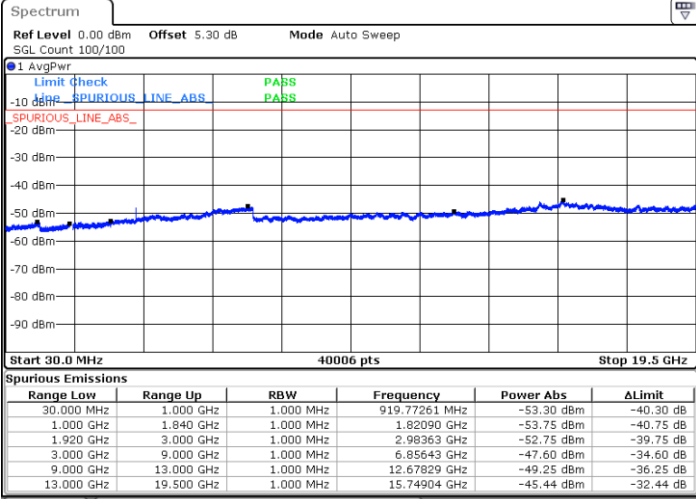

Lowest Channel / 64QAM

Middle Channel / 64QAM

Date: 27.OCT.2018 23:44:45

Date: 27.OCT.2018 23:45:39

Highest Channel / 64QAM

Date: 27.OCT.2018 23:46:33

LTE Band 2 / 5MHz

Lowest Channel / 64QAM

Middle Channel / 64QAM

Date: 27.OCT.2018 23:47:28

Date: 27.OCT.2018 23:48:22

Highest Channel / 64QAM

Date: 27.OCT.2018 23:48:17

LTE Band 2 / 10MHz

Lowest Channel / 64QAM

Middle Channel / 64QAM

Date: 27.OCT.2018 23:50:11

Date: 27.OCT.2018 23:51:06

Highest Channel / 64QAM

Date: 27.OCT.2018 23:52:00

LTE Band 2 / 15MHz

Lowest Channel / 64QAM

Middle Channel / 64QAM

Date: 27.OCT.2018 23:52:54

Date: 27.OCT.2018 23:53:49

Highest Channel / 64QAM

Date: 27.OCT.2018 23:54:43

LTE Band 2 / 20MHz

Lowest Channel / 64QAM

Middle Channel / 64QAM

Date: 27.OCT.2018 23:55:38

Date: 27.OCT.2018 23:56:32