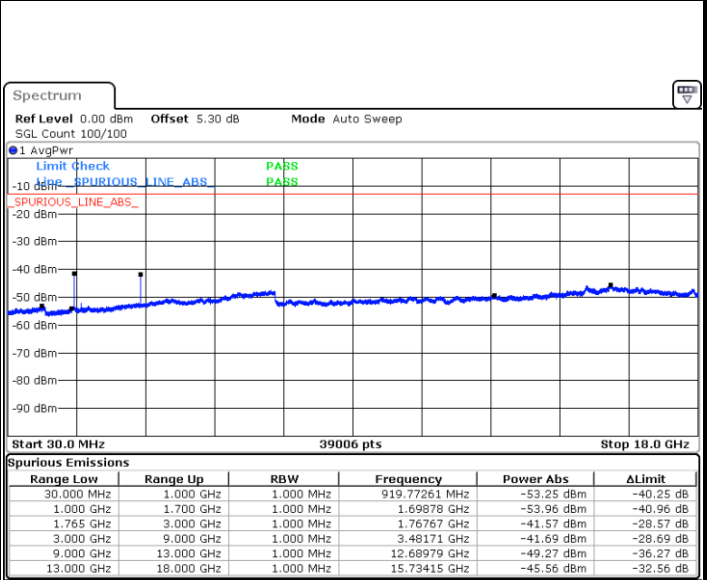

Date: 28.OCT.2018 09:36:33

Date: 28.OCT.2018 09:37:28

LTE Band 4 / 15MHz

Lowest Channel / QPSK

Lowest Channel / 16QAM

Date: 28.OCT.2018 09:43:33

Date: 28.OCT.2018 09:44:27

Middle Channel / QPSK

Middle Channel / 16QAM

Date: 28.OCT.2018 09:46:02

Date: 28.OCT.2018 09:46:57

LTE Band 4 / 15MHz

Highest Channel / QPSK

Date: 28.OCT.2018 09:53:01

Highest Channel / 16QAM

Date: 28.OCT.2018 09:53:56

LTE Band 4 / 20MHz

Lowest Channel / QPSK

Date: 28.OCT.2018 10:00:00

Lowest Channel / 16QAM

Date: 28.OCT.2018 10:00:55

LTE Band 4 / 20MHz

Middle Channel / QPSK

Middle Channel / 16QAM

Date: 28.OCT.2018 10:02:30

Date: 28.OCT.2018 10:03:24

Highest Channel / QPSK

Highest Channel / 16QAM

Date: 28.OCT.2018 10:09:29

Date: 28.OCT.2018 10:10:23

LTE Band 4 / 1.4MHz

Lowest Channel / 64QAM