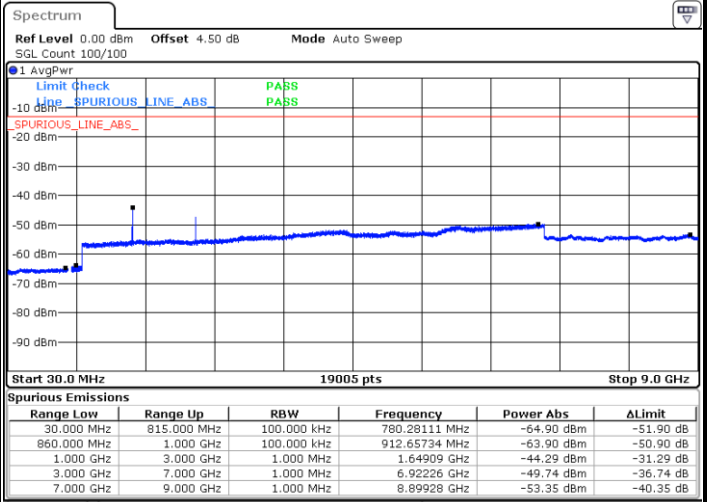

Date: 28 OCT 2018 20:18:32

Lowest Channel / 16QAM

Date: 28 OCT 2018 20:19:26

LTE Band 5 / 3MHz

Middle Channel / QPSK

Middle Channel / 16QAM

Date: 28.OCT.2018 20:21:00

Date: 28.OCT.2018 20:21:53

Highest Channel / QPSK

Highest Channel / 16QAM

Date: 28.OCT.2018 20:30:03

Date: 28.OCT.2018 20:30:56

LTE Band 5 / 5MHz

Lowest Channel / QPSK

Lowest Channel / 16QAM

Date: 28.OCT.2018 20:39:06

Date: 28.OCT.2018 20:39:59

Middle Channel / QPSK

Middle Channel / 16QAM

Date: 28.OCT.2018 20:41:33

Date: 28.OCT.2018 20:42:27

LTE Band 5 / 5MHz

Highest Channel / QPSK

Date: 28.OCT.2018 20:50:36

Highest Channel / 16QAM

Date: 28.OCT.2018 20:51:30

LTE Band 5 / 10MHz

Lowest Channel / QPSK

Date: 28.OCT.2018 20:59:39

Lowest Channel / 16QAM

Date: 28.OCT.2018 21:00:33