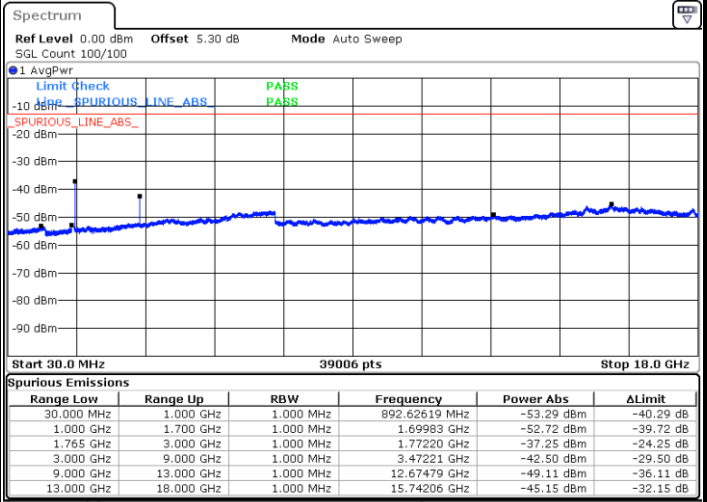

Middle Channel / 16QAM

Date: 28.OCT.2018 09:46:02

Date: 28.OCT.2018 09:46:57

LTE Band 4 / 15MHz

Highest Channel / QPSK

Date: 28.OCT.2018 09:53:01

Highest Channel / 16QAM

Date: 28.OCT.2018 09:53:56

LTE Band 4 / 20MHz

Lowest Channel / QPSK

Date: 28.OCT.2018 10:00:00

Lowest Channel / 16QAM

Date: 28.OCT.2018 10:00:55

LTE Band 4 / 20MHz

Middle Channel / QPSK

Middle Channel / 16QAM

Date: 28.OCT.2018 10:02:30

Date: 28.OCT.2018 10:03:24

Highest Channel / QPSK

Highest Channel / 16QAM

Date: 28.OCT.2018 10:09:29

Date: 28.OCT.2018 10:10:23

LTE Band 4 / 1.4MHz

Lowest Channel / 64QAM

Middle Channel / 64QAM

Date: 28.OCT.2018 10:19:22

Date: 28.OCT.2018 10:20:37

Highest Channel / 64QAM

Date: 28.OCT.2018 10:24:06

**LTE Band 4 / 3MHz**

**Lowest Channel / 64QAM**

Date: 28.OCT.2018 10:27:36