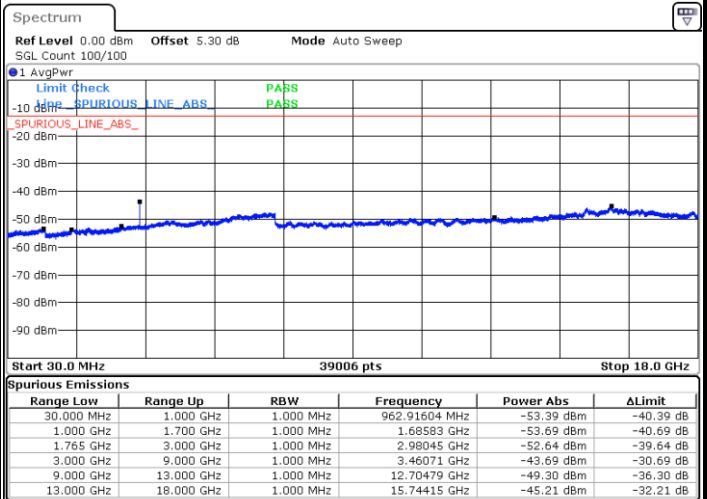

Date: 28.OCT.2018 08:56:38

Date: 28.OCT.2018 08:57:33

Highest Channel / QPSK

Highest Channel / 16QAM

Date: 28.OCT.2018 09:03:37

Date: 28.OCT.2018 09:04:32

LTE Band 4 / 5MHz

Lowest Channel / QPSK

Lowest Channel / 16QAM

Date: 28.OCT.2018 09:10:37

Date: 28.OCT.2018 09:11:31

Middle Channel / QPSK

Middle Channel / 16QAM

Date: 28.OCT.2018 09:13:06

Date: 28.OCT.2018 09:14:01

LTE Band 4 / 5MHz

Highest Channel / QPSK

Date: 28.OCT.2018 09:20:05

Highest Channel / 16QAM

Date: 28.OCT.2018 09:21:00

LTE Band 4 / 10MHz

Lowest Channel / QPSK

Date: 28.OCT.2018 09:27:05

Lowest Channel / 16QAM

Date: 28.OCT.2018 09:27:59

LTE Band 4 / 10MHz

Middle Channel / QPSK

Middle Channel / 16QAM

Date: 28.OCT.2018 09:29:34

Date: 28.OCT.2018 09:30:29

Highest Channel / QPSK

Highest Channel / 16QAM