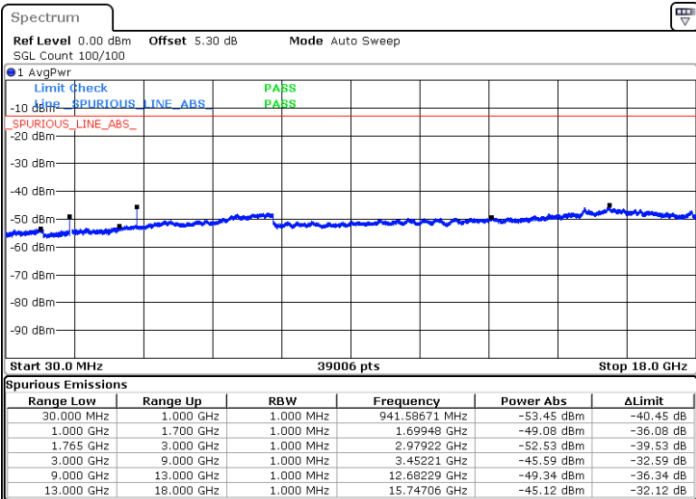

Date: 28.OCT.2018 09:27:59

LTE Band 4 / 10MHz

Middle Channel / QPSK

Middle Channel / 16QAM

Date: 28.OCT.2018 09:29:34

Date: 28.OCT.2018 09:30:29

Highest Channel / QPSK

Highest Channel / 16QAM

Date: 28.OCT.2018 09:36:33

Date: 28.OCT.2018 09:37:28

LTE Band 4 / 15MHz

Lowest Channel / QPSK

Lowest Channel / 16QAM

Date: 28.OCT.2018 09:43:33

Date: 28.OCT.2018 09:44:27

Middle Channel / QPSK

Middle Channel / 16QAM

Date: 28.OCT.2018 09:46:02

Date: 28.OCT.2018 09:46:57

LTE Band 4 / 15MHz

Highest Channel / QPSK

Date: 28.OCT.2018 09:53:01

Highest Channel / 16QAM

Date: 28.OCT.2018 09:53:56