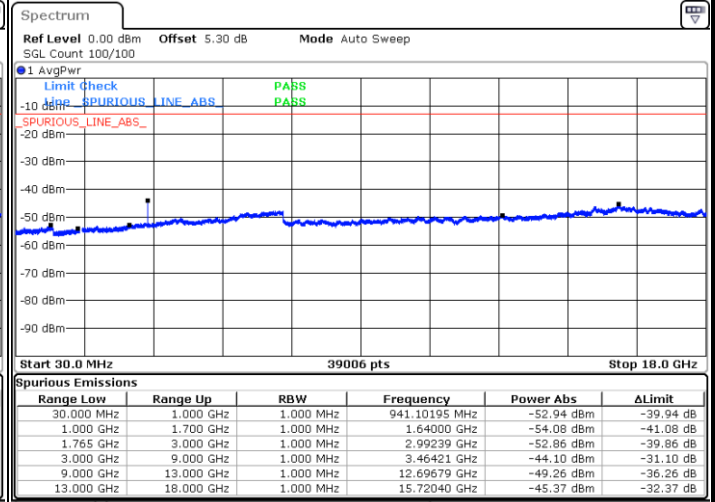

LTE Band 4 / 20MHz

Lowest Channel / QPSK

Date: 28.OCT.2018 10:00:00

Lowest Channel / 16QAM

Date: 28.OCT.2018 10:00:55

LTE Band 4 / 20MHz

Middle Channel / QPSK

Middle Channel / 16QAM

Date: 28.OCT.2018 10:02:30

Date: 28.OCT.2018 10:03:24

Highest Channel / QPSK

Highest Channel / 16QAM

Date: 28.OCT.2018 10:09:29

Date: 28.OCT.2018 10:10:23

LTE Band 4 / 1.4MHz

Lowest Channel / 64QAM

Middle Channel / 64QAM

Date: 28.OCT.2018 10:19:22

Date: 28.OCT.2018 10:20:37

Highest Channel / 64QAM

Date: 28.OCT.2018 10:24:06

**LTE Band 4 / 3MHz**

**Lowest Channel / 64QAM**

Date: 28.OCT.2018 10:27:36

**Middle Channel / 64QAM**

Date: 28.OCT.2018 10:28:51

**Highest Channel / 64QAM**

Date: 28.OCT.2018 10:32:20

**LTE Band 4 / 5MHz**

**Lowest Channel / 64QAM**

Date: 28.OCT.2018 10:35:50

**Middle Channel / 64QAM**