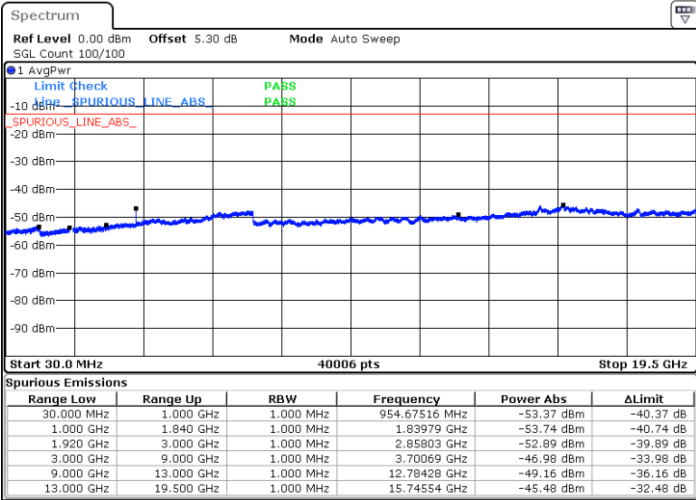

LTE Band 2 / 1.4MHz

Lowest Channel / 64QAM

Middle Channel / 64QAM

Date: 27.OCT.2018 23:42:01

Date: 27.OCT.2018 23:42:56

Highest Channel / 64QAM

Date: 27.OCT.2018 23:43:50

LTE Band 2 / 3MHz

Lowest Channel / 64QAM

Middle Channel / 64QAM

Date: 27.OCT.2018 23:44:45

Date: 27.OCT.2018 23:45:39

Highest Channel / 64QAM

Date: 27.OCT.2018 23:46:33

LTE Band 2 / 5MHz

Lowest Channel / 64QAM