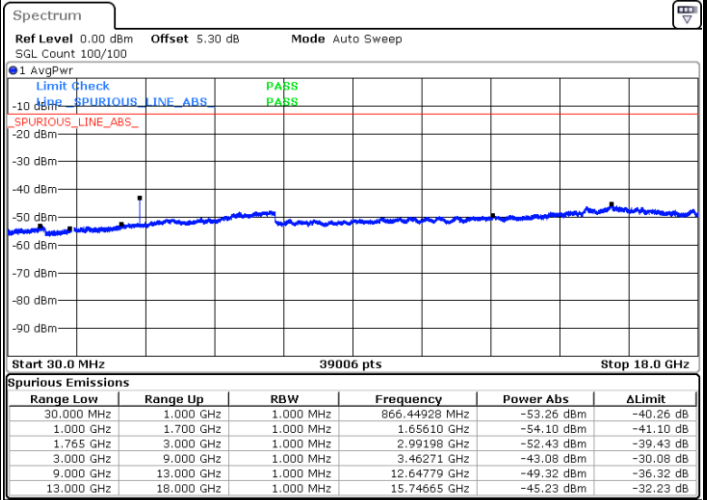

Middle Channel / 16QAM

Date: 28.OCT.2018 08:40:11

Date: 28.OCT.2018 08:41:05

LTE Band 4 / 1.4MHz

Highest Channel / QPSK

Date: 28.OCT.2018 11:10:55

Highest Channel / 16QAM

Date: 28.OCT.2018 08:48:05

LTE Band 4 / 3MHz

Lowest Channel / QPSK

Date: 28.OCT.2018 08:54:09

Lowest Channel / 16QAM

Date: 28.OCT.2018 08:55:04

LTE Band 4 / 3MHz

Middle Channel / QPSK

Middle Channel / 16QAM

Date: 28.OCT.2018 08:56:38

Date: 28.OCT.2018 08:57:33

Highest Channel / QPSK

Highest Channel / 16QAM

Date: 28.OCT.2018 09:03:37

Date: 28.OCT.2018 09:04:32

LTE Band 4 / 5MHz

Lowest Channel / QPSK