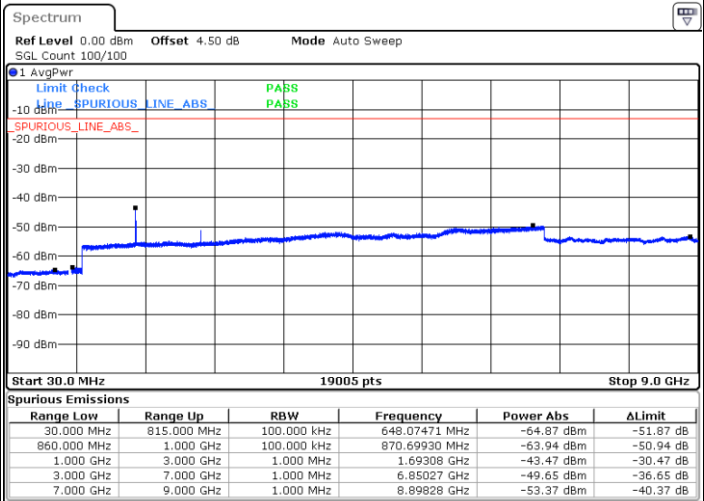

LTE Band 5 / 1.4MHz

Lowest Channel / QPSK

Lowest Channel / 16QAM

Date: 28.OCT.2018 19:57:58

Date: 28.OCT.2018 19:58:52

Middle Channel / QPSK

Middle Channel / 16QAM

Date: 28.OCT.2018 20:00:26

Date: 28.OCT.2018 20:01:20

LTE Band 5 / 1.4MHz

Highest Channel / QPSK

Date: 28 OCT 2018 20:09:29

Highest Channel / 16QAM

Date: 28 OCT 2018 20:10:23

LTE Band 5 / 3MHz

Lowest Channel / QPSK

Date: 28 OCT 2018 20:18:32

Lowest Channel / 16QAM

Date: 28 OCT 2018 20:19:26

LTE Band 5 / 3MHz

Middle Channel / QPSK

Middle Channel / 16QAM

Date: 28.OCT.2018 20:21:00

Date: 28.OCT.2018 20:21:53

Highest Channel / QPSK

Highest Channel / 16QAM

Date: 28.OCT.2018 20:30:03

Date: 28.OCT.2018 20:30:56

LTE Band 5 / 5MHz

Lowest Channel / QPSK

Lowest Channel / 16QAM

Date: 28.OCT.2018 20:39:06