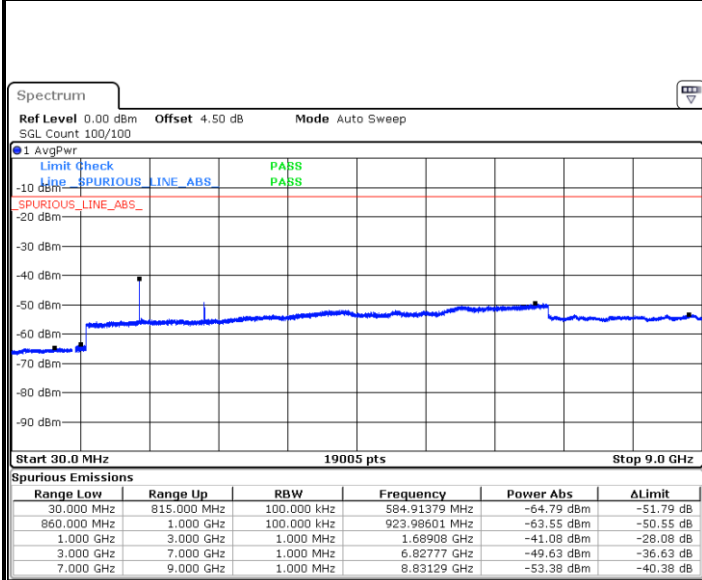

Highest Channel / QPSK

Highest Channel / 16QAM

Date: 28.OCT.2018 20:30:03

Date: 28.OCT.2018 20:30:56

LTE Band 5 / 5MHz

Lowest Channel / QPSK

Lowest Channel / 16QAM

Date: 28.OCT.2018 20:39:06

Date: 28.OCT.2018 20:39:59

Middle Channel / QPSK

Middle Channel / 16QAM

Date: 28.OCT.2018 20:41:33

Date: 28.OCT.2018 20:42:27

LTE Band 5 / 5MHz

Highest Channel / QPSK

Date: 28.OCT.2018 20:50:36

Highest Channel / 16QAM

Date: 28.OCT.2018 20:51:30

LTE Band 5 / 10MHz

Lowest Channel / QPSK

Date: 28.OCT.2018 20:59:39

Lowest Channel / 16QAM

Date: 28.OCT.2018 21:00:33