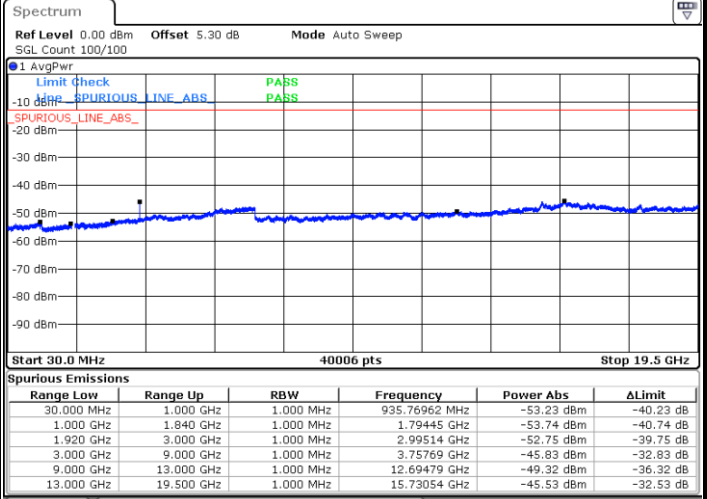

LTE Band 2 / 1.4MHz

Lowest Channel / 64QAM

Middle Channel / 64QAM

Date: 27.OCT.2018 23:42:01

Date: 27.OCT.2018 23:42:56

Highest Channel / 64QAM

Date: 27.OCT.2018 23:43:50

LTE Band 2 / 3MHz

Lowest Channel / 64QAM

Middle Channel / 64QAM

Date: 27.OCT.2018 23:44:45

Date: 27.OCT.2018 23:45:39

Highest Channel / 64QAM

Date: 27.OCT.2018 23:46:33

LTE Band 2 / 5MHz

Lowest Channel / 64QAM