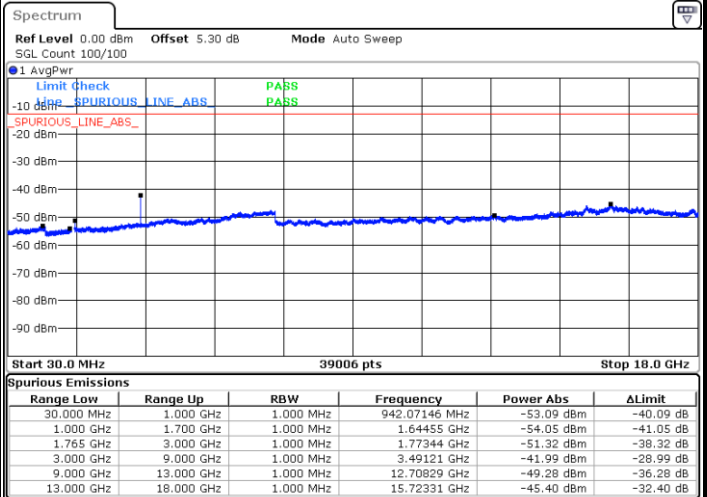

Highest Channel / QPSK

Date: 28.OCT.2018 09:20:05

Highest Channel / 16QAM

Date: 28.OCT.2018 09:21:00

LTE Band 4 / 10MHz

Lowest Channel / QPSK

Date: 28.OCT.2018 09:27:05

Lowest Channel / 16QAM

Date: 28.OCT.2018 09:27:59

LTE Band 4 / 10MHz

Middle Channel / QPSK

Middle Channel / 16QAM

Date: 28.OCT.2018 09:29:34

Date: 28.OCT.2018 09:30:29

Highest Channel / QPSK

Highest Channel / 16QAM

Date: 28.OCT.2018 09:36:33

Date: 28.OCT.2018 09:37:28

LTE Band 4 / 15MHz

Lowest Channel / QPSK

Lowest Channel / 16QAM

Date: 28.OCT.2018 09:43:33

Date: 28.OCT.2018 09:44:27

Middle Channel / QPSK