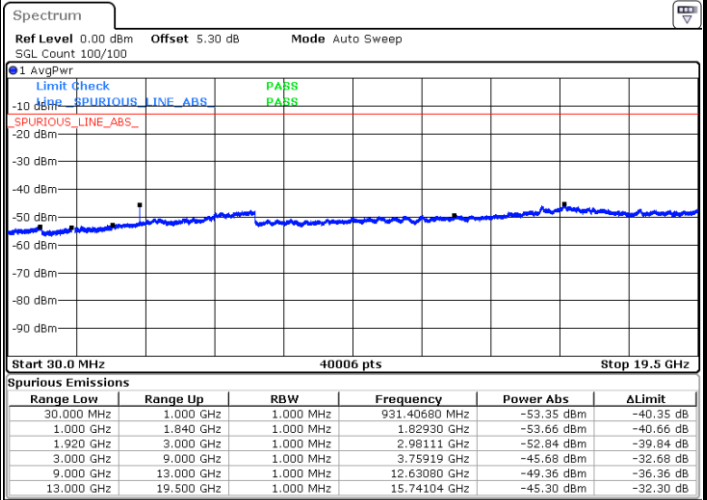

LTE Band 2 / 1.4MHz

Lowest Channel / 64QAM

Middle Channel / 64QAM

Date: 27.OCT.2018 23:42:01

Date: 27.OCT.2018 23:42:56

Highest Channel / 64QAM

Date: 27.OCT.2018 23:43:50

LTE Band 2 / 3MHz

Lowest Channel / 64QAM

Middle Channel / 64QAM

Date: 27.OCT.2018 23:44:45

Date: 27.OCT.2018 23:45:39

Highest Channel / 64QAM

Date: 27.OCT.2018 23:46:33

LTE Band 2 / 5MHz

Lowest Channel / 64QAM