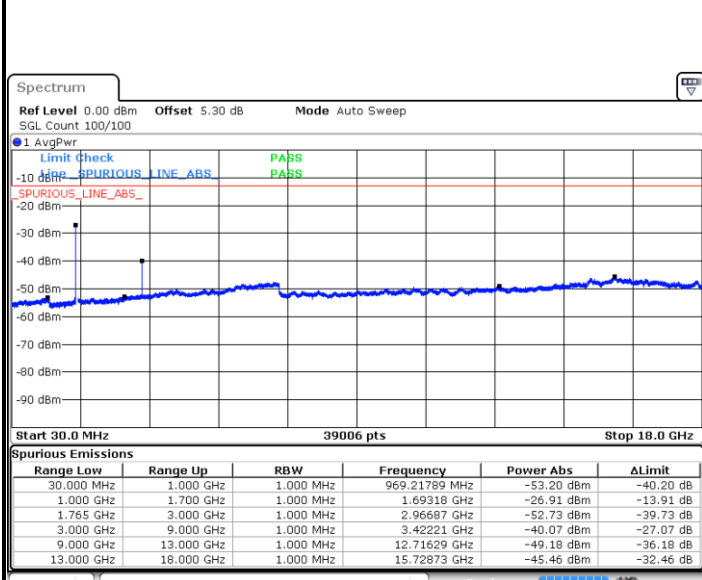

Date: 28.OCT.2018 09:36:33

Date: 28.OCT.2018 09:37:28

LTE Band 4 / 15MHz

Lowest Channel / QPSK

Lowest Channel / 16QAM

Date: 28.OCT.2018 09:43:33

Date: 28.OCT.2018 09:44:27

Middle Channel / QPSK

Middle Channel / 16QAM

Date: 28.OCT.2018 09:46:02

Date: 28.OCT.2018 09:46:57

LTE Band 4 / 15MHz

Highest Channel / QPSK

Date: 28.OCT.2018 09:53:01

Highest Channel / 16QAM

Date: 28.OCT.2018 09:53:56

LTE Band 4 / 20MHz

Lowest Channel / QPSK

Date: 28.OCT.2018 10:00:00

Lowest Channel / 16QAM

Date: 28.OCT.2018 10:00:55

LTE Band 4 / 20MHz

Middle Channel / QPSK

Middle Channel / 16QAM

Date: 28.OCT.2018 10:02:30

Date: 28.OCT.2018 10:03:24

Highest Channel / QPSK

Highest Channel / 16QAM

Date: 28.OCT.2018 10:09:29

Date: 28.OCT.2018 10:10:23

LTE Band 4 / 1.4MHz

Lowest Channel / 64QAM