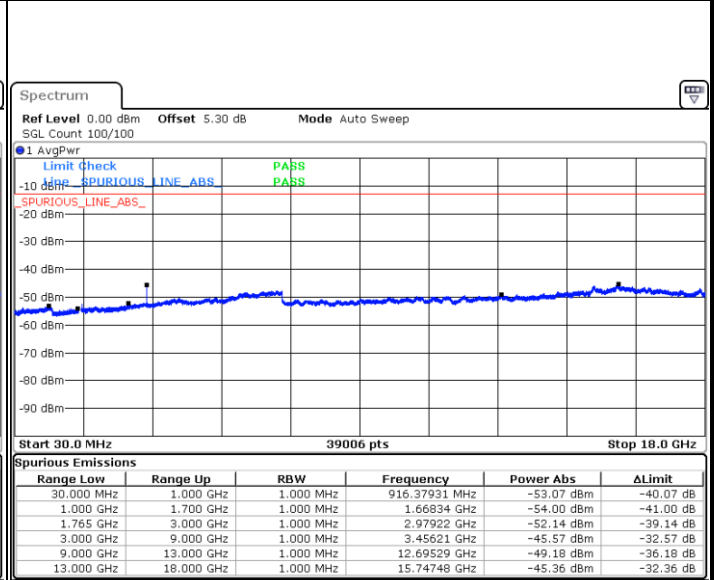

**Middle Channel / 64QAM**

Date: 28.OCT.2018 10:28:51

**Highest Channel / 64QAM**

Date: 28.OCT.2018 10:32:20

**LTE Band 4 / 5MHz**

**Lowest Channel / 64QAM**

Date: 28.OCT.2018 10:35:50

**Middle Channel / 64QAM**

Date: 28.OCT.2018 10:37:05

**Highest Channel / 64QAM**

Date: 28.OCT.2018 10:40:34

LTE Band 4 / 10MHz

Lowest Channel / 64QAM

Date: 28.OCT.2018 10:44:04

Middle Channel / 64QAM

Date: 28.OCT.2018 10:45:19

Highest Channel / 64QAM

Date: 28.OCT.2018 10:48:49

LTE Band 4 / 15MHz

Lowest Channel / 64QAM

Middle Channel / 64QAM

Date: 28.OCT.2018 10:52:18

Date: 28.OCT.2018 10:53:33

Highest Channel / 64QAM

Date: 28.OCT.2018 10:57:03

LTE Band 4 / 20MHz

Lowest Channel / 64QAM

Date: 28.OCT.2018 11:00:32

Middle Channel / 64QAM

Date: 28.OCT.2018 11:01:47

Highest Channel / 64QAM

Date: 28.OCT.2018 11:05:17