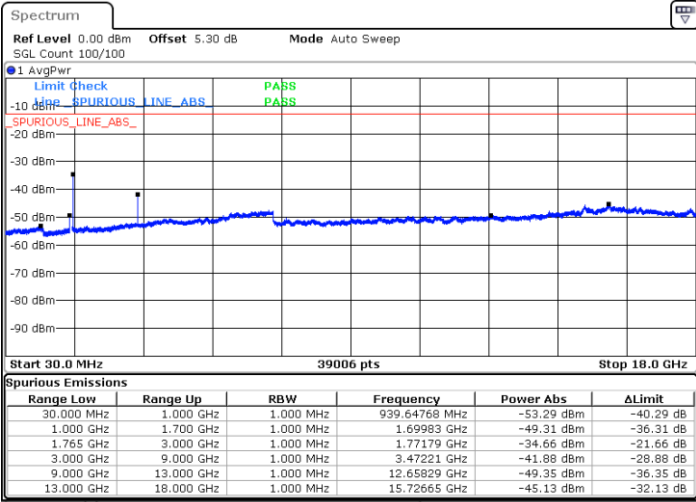

Middle Channel / 16QAM

Date: 28.OCT.2018 09:46:02

Date: 28.OCT.2018 09:46:57

LTE Band 4 / 15MHz

Highest Channel / QPSK

Date: 28.OCT.2018 09:53:01

Highest Channel / 16QAM

Date: 28.OCT.2018 09:53:56

LTE Band 4 / 20MHz

Lowest Channel / QPSK

Date: 28.OCT.2018 10:00:00

Lowest Channel / 16QAM

Date: 28.OCT.2018 10:00:55

LTE Band 4 / 20MHz

Middle Channel / QPSK

Middle Channel / 16QAM

Date: 28.OCT.2018 10:02:30

Date: 28.OCT.2018 10:03:24

Highest Channel / QPSK

Highest Channel / 16QAM

Date: 28.OCT.2018 10:09:29

Date: 28.OCT.2018 10:10:23

LTE Band 4 / 1.4MHz

Lowest Channel / 64QAM