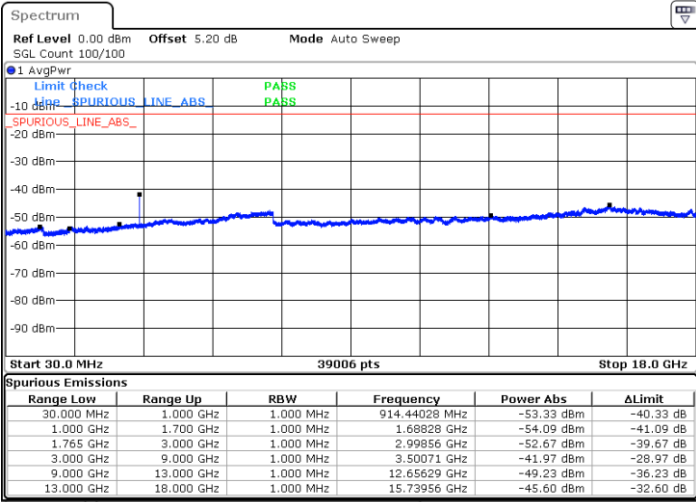

Date: 2.MAY.2019 13:55:24

**Highest Channel / 64QAM**

Date: 2.MAY.2019 13:58:54

LTE Band 4 / 5MHz

Lowest Channel / 64QAM

Middle Channel / 64QAM

Date: 2.MAY.2019 14:02:24

Date: 2.MAY.2019 14:03:39

Highest Channel / 64QAM

Date: 2.MAY.2019 14:07:09

**LTE Band 4 / 10MHz**

**Lowest Channel / 64QAM**

Date: 2.MAY.2019 14:10:38

**Middle Channel / 64QAM**

Date: 2.MAY.2019 14:11:53

**Highest Channel / 64QAM**