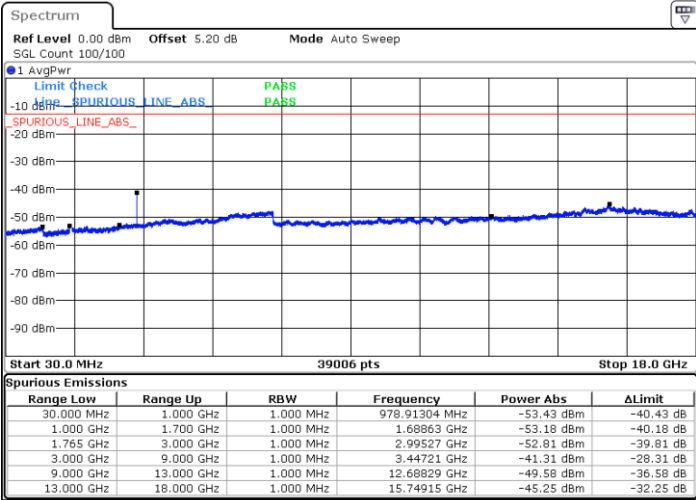

Date: 2.MAY.2019 13:18:02

Date: 2.MAY.2019 13:18:57

LTE Band 4 / 15MHz

Highest Channel / QPSK

Date: 2.MAY.2019 13:25:02

Highest Channel / 16QAM

Date: 2.MAY.2019 13:25:57

LTE Band 4 / 20MHz

Lowest Channel / QPSK

Date: 2.MAY.2019 13:32:01

Lowest Channel / 16QAM

Date: 2.MAY.2019 13:32:56

LTE Band 4 / 20MHz

Middle Channel / QPSK

Middle Channel / 16QAM

Date: 2.MAY.2019 13:34:31

Date: 2.MAY.2019 13:35:26

Highest Channel / QPSK

Highest Channel / 16QAM

Date: 2.MAY.2019 13:41:31

Date: 2.MAY.2019 13:42:26

LTE Band 4 / 1.4MHz

Lowest Channel / 64QAM

Middle Channel / 64QAM