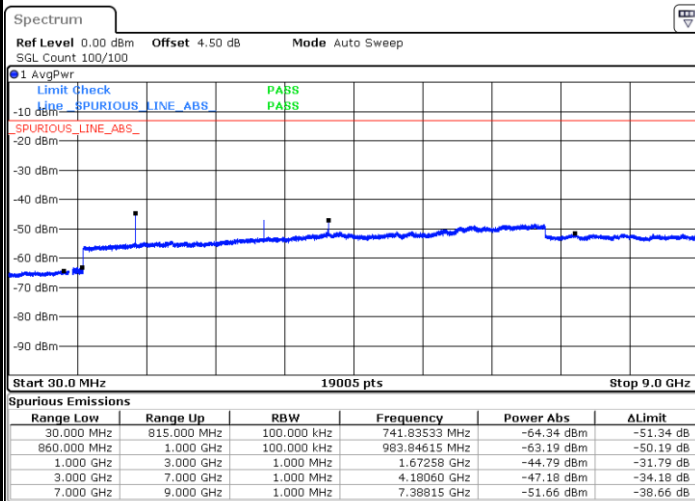

**LTE Band 4 / 20MHz**

**Lowest Channel / 64QAM**

Date: 2 MAY.2019 14:27:07

**Middle Channel / 64QAM**

Date: 2 MAY.2019 14:28:22

**Highest Channel / 64QAM**

Date: 2 MAY.2019 14:31:52

LTE Band 5 / 1.4MHz

Lowest Channel / QPSK

Lowest Channel / 16QAM

Date: 2 MAY.2019 15:48:43

Date: 2 MAY.2019 15:51:13

Middle Channel / QPSK

Middle Channel / 16QAM

Date: 2 MAY.2019 15:52:48

Date: 2 MAY.2019 15:53:42

LTE Band 5 / 1.4MHz

Highest Channel / QPSK

Date: 2.MAY.2019 16:01:46

Highest Channel / 16QAM

Date: 2.MAY.2019 16:02:41

LTE Band 5 / 3MHz

Lowest Channel / QPSK

Date: 2.MAY.2019 18:08:18