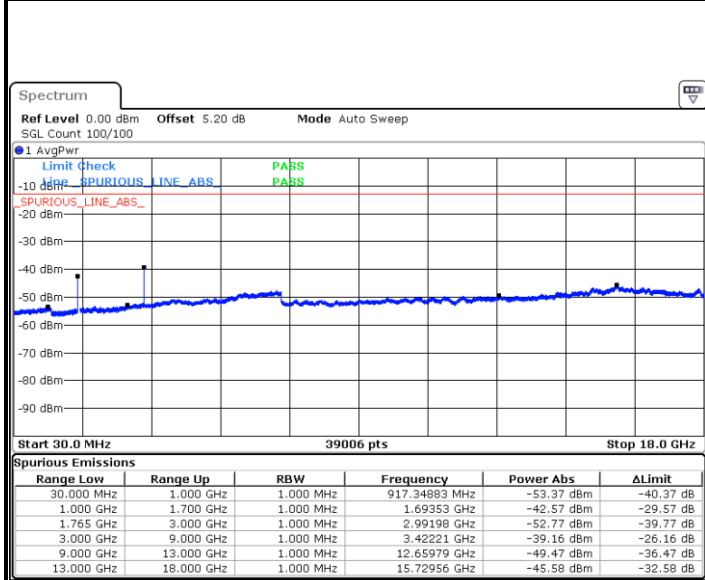

Highest Channel / 64QAM

Date: 2.MAY.2019 14:07:09

**LTE Band 4 / 10MHz**

**Lowest Channel / 64QAM**

Date: 2.MAY.2019 14:10:38

**Middle Channel / 64QAM**

Date: 2.MAY.2019 14:11:53

**Highest Channel / 64QAM**

Date: 2.MAY.2019 14:15:23

**LTE Band 4 / 15MHz**

**Lowest Channel / 64QAM**

Date: 2.MAY.2019 14:18:53

**Middle Channel / 64QAM**

Date: 2.MAY.2019 14:20:08

**Highest Channel / 64QAM**

Date: 2.MAY.2019 14:23:37

**LTE Band 4 / 20MHz**

**Lowest Channel / 64QAM**

Date: 2 MAY.2019 14:27:07

**Middle Channel / 64QAM**

Date: 2 MAY.2019 14:28:22

**Highest Channel / 64QAM**

Date: 2 MAY.2019 14:31:52

LTE Band 5 / 1.4MHz