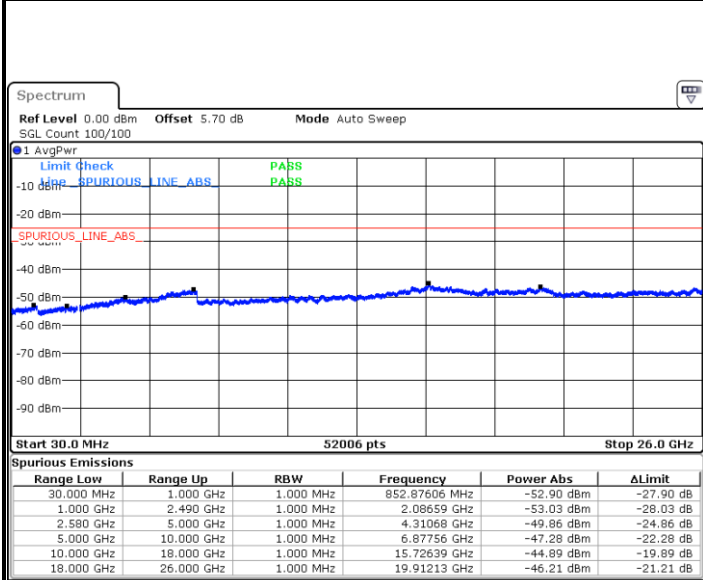

**Lowest Channel / 64QAM**

Date: 2.MAY.2019 17:00:13

**Middle Channel / 64QAM**

Date: 2.MAY.2019 17:01:08

**Highest Channel / 64QAM**

Date: 2.MAY.2019 17:05:58

LTE Band 5 / 10MHz

Lowest Channel / 64QAM

Middle Channel / 64QAM

Date: 2 MAY 2019 17:10:27

Date: 2 MAY 2019 17:11:22

Highest Channel / 64QAM

Date: 2 MAY 2019 17:16:11

LTE Band 7 / 5MHz

Lowest Channel / QPSK

Lowest Channel / 16QAM

Date: 2.MAY.2019 18:42:13

Date: 2.MAY.2019 18:53:39

Middle Channel / QPSK

Middle Channel / 16QAM

Date: 2.MAY.2019 18:55:27

Date: 2.MAY.2019 18:54:33

LTE Band 7 / 5MHz

Highest Channel / QPSK

Date: 2.MAY.2019 18:56:21

Highest Channel / 16QAM

Date: 2.MAY.2019 18:57:15

LTE Band 7 / 10MHz

Lowest Channel / QPSK

Date: 2.MAY.2019 19:09:13

Lowest Channel / 16QAM

Date: 2.MAY.2019 19:10:07