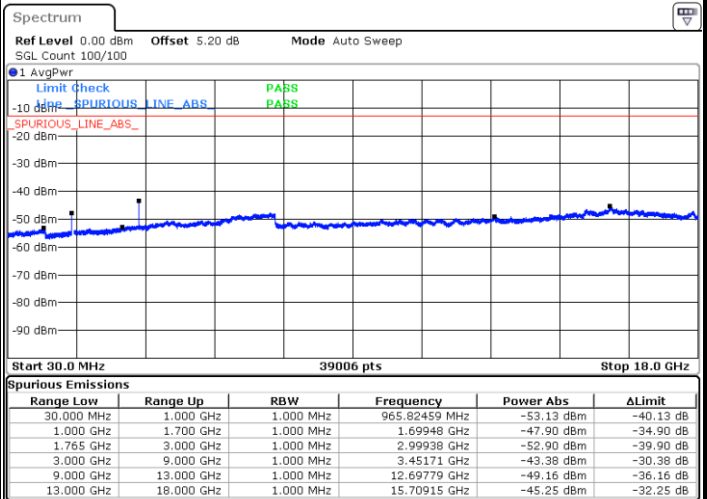

LTE Band 4 / 10MHz

Middle Channel / QPSK

Middle Channel / 16QAM

Date: 2.MAY.2019 13:01:34

Date: 2.MAY.2019 13:02:29

Highest Channel / QPSK

Highest Channel / 16QAM

Date: 2.MAY.2019 13:08:34

Date: 2.MAY.2019 13:09:28

LTE Band 4 / 15MHz

Lowest Channel / QPSK

Lowest Channel / 16QAM

Date: 2.MAY.2019 13:15:33

Date: 2.MAY.2019 13:16:28

Middle Channel / QPSK

Middle Channel / 16QAM

Date: 2.MAY.2019 13:18:02

Date: 2.MAY.2019 13:18:57

LTE Band 4 / 15MHz

Highest Channel / QPSK

Date: 2.MAY.2019 13:25:02

Highest Channel / 16QAM

Date: 2.MAY.2019 13:25:57

LTE Band 4 / 20MHz