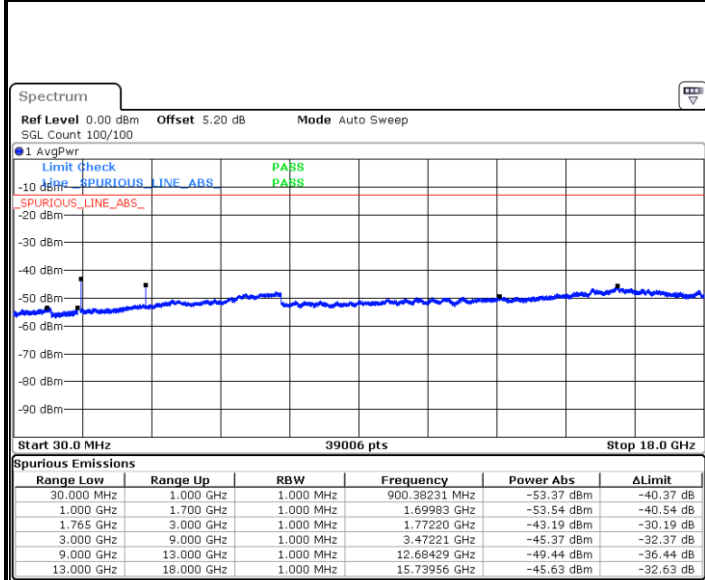

Date: 2.MAY.2019 14:15:23

**LTE Band 4 / 15MHz**

**Lowest Channel / 64QAM**

Date: 2.MAY.2019 14:18:53

**Middle Channel / 64QAM**

Date: 2.MAY.2019 14:20:08

**Highest Channel / 64QAM**

Date: 2.MAY.2019 14:23:37

**LTE Band 4 / 20MHz**

**Lowest Channel / 64QAM**

Date: 2 MAY.2019 14:27:07

**Middle Channel / 64QAM**

Date: 2 MAY.2019 14:28:22

**Highest Channel / 64QAM**

Date: 2 MAY.2019 14:31:52

LTE Band 5 / 1.4MHz

Lowest Channel / QPSK

Lowest Channel / 16QAM

Date: 2 MAY.2019 15:48:43

Date: 2 MAY.2019 15:51:13

Middle Channel / QPSK

Middle Channel / 16QAM

Date: 2 MAY.2019 15:52:48

Date: 2 MAY.2019 15:53:42

LTE Band 5 / 1.4MHz

Highest Channel / QPSK

Date: 2.MAY.2019 16:01:46

Highest Channel / 16QAM

Date: 2.MAY.2019 16:02:41

LTE Band 5 / 3MHz

Lowest Channel / QPSK

Date: 2.MAY.2019 18:08:18