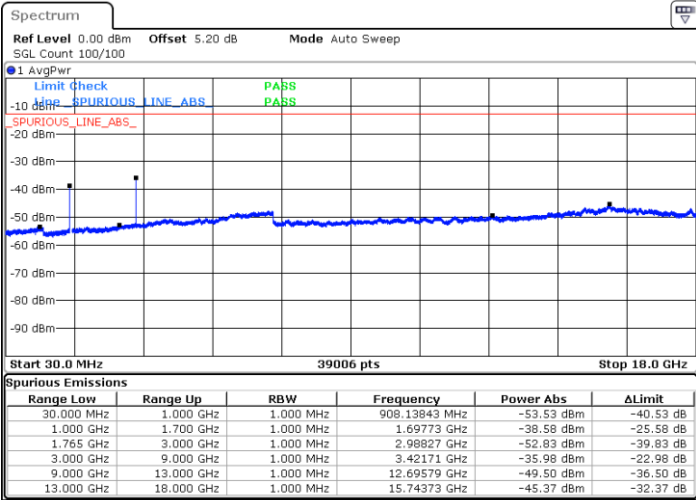

LTE Band 4 / 10MHz

Middle Channel / QPSK

Middle Channel / 16QAM

Date: 2.MAY.2019 13:01:34

Date: 2.MAY.2019 13:02:29

Highest Channel / QPSK

Highest Channel / 16QAM

Date: 2.MAY.2019 13:08:34

Date: 2.MAY.2019 13:09:28

LTE Band 4 / 15MHz

Lowest Channel / QPSK

Lowest Channel / 16QAM

Date: 2.MAY.2019 13:15:33

Date: 2.MAY.2019 13:16:28

Middle Channel / QPSK

Middle Channel / 16QAM

Date: 2.MAY.2019 13:18:02

Date: 2.MAY.2019 13:18:57

LTE Band 4 / 15MHz

Highest Channel / QPSK

Date: 2.MAY.2019 13:25:02

Highest Channel / 16QAM

Date: 2.MAY.2019 13:25:57

LTE Band 4 / 20MHz