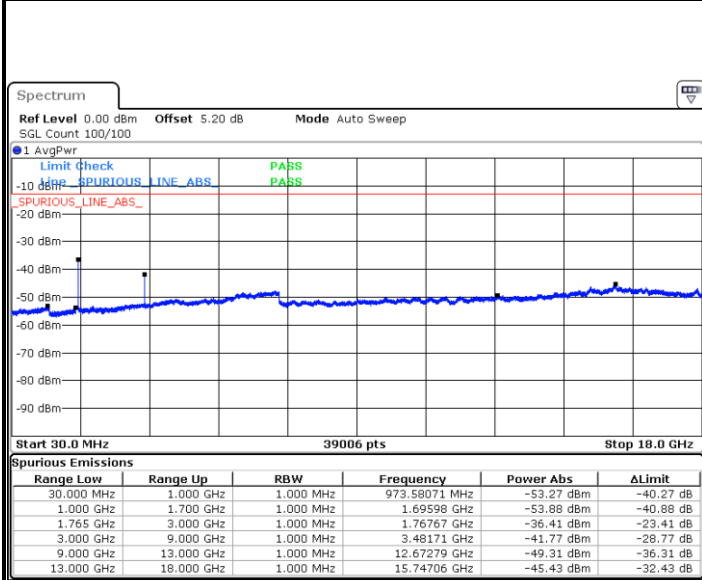

LTE Band 4 / 10MHz

Middle Channel / QPSK

Middle Channel / 16QAM

Date: 2.MAY.2019 13:01:34

Date: 2.MAY.2019 13:02:29

Highest Channel / QPSK

Highest Channel / 16QAM

Date: 2.MAY.2019 13:08:34

Date: 2.MAY.2019 13:09:28

LTE Band 4 / 15MHz

Lowest Channel / QPSK

Lowest Channel / 16QAM

Date: 2.MAY.2019 13:15:33

Date: 2.MAY.2019 13:16:28

Middle Channel / QPSK

Middle Channel / 16QAM

Date: 2.MAY.2019 13:18:02

Date: 2.MAY.2019 13:18:57

LTE Band 4 / 15MHz

Highest Channel / QPSK

Date: 2.MAY.2019 13:25:02

Highest Channel / 16QAM

Date: 2.MAY.2019 13:25:57

LTE Band 4 / 20MHz

Lowest Channel / QPSK

Date: 2.MAY.2019 13:32:01

Lowest Channel / 16QAM

Date: 2.MAY.2019 13:32:56

LTE Band 4 / 20MHz

Middle Channel / QPSK

Middle Channel / 16QAM

Date: 2.MAY.2019 13:34:31