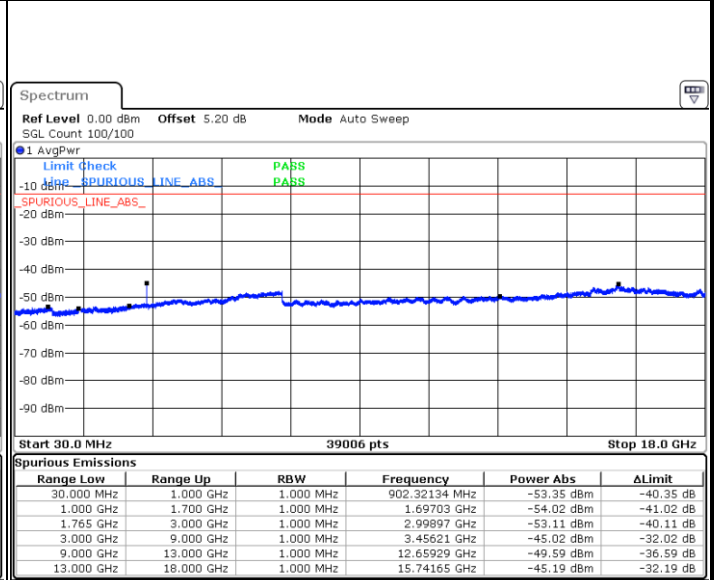

Date: 2.MAY.2019 13:55:24

**Highest Channel / 64QAM**

Date: 2.MAY.2019 13:58:54

LTE Band 4 / 5MHz

Lowest Channel / 64QAM

Middle Channel / 64QAM

Date: 2.MAY.2019 14:02:24

Date: 2.MAY.2019 14:03:39

Highest Channel / 64QAM

Date: 2.MAY.2019 14:07:09

**LTE Band 4 / 10MHz**

**Lowest Channel / 64QAM**

Date: 2.MAY.2019 14:10:38

**Middle Channel / 64QAM**

Date: 2.MAY.2019 14:11:53

**Highest Channel / 64QAM**

Date: 2.MAY.2019 14:15:23

**LTE Band 4 / 15MHz**

**Lowest Channel / 64QAM**

Date: 2.MAY.2019 14:18:53

**Middle Channel / 64QAM**

Date: 2.MAY.2019 14:20:08

**Highest Channel / 64QAM**

Date: 2.MAY.2019 14:23:37

**LTE Band 4 / 20MHz**

**Lowest Channel / 64QAM**

Date: 2 MAY.2019 14:27:07

**Middle Channel / 64QAM**

Date: 2 MAY.2019 14:28:22

**Highest Channel / 64QAM**

Date: 2 MAY.2019 14:31:52

LTE Band 5 / 1.4MHz