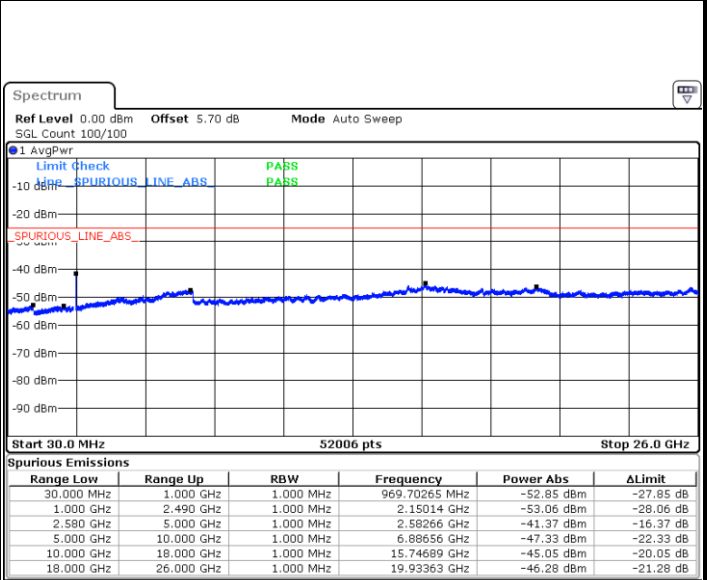

Date: 2.MAY.2019 19:13:43

LTE Band 7 / 15MHz

Lowest Channel / QPSK

Lowest Channel / 16QAM

Date: 2 MAY.2019 19:25:43

Date: 2 MAY.2019 19:26:37

Middle Channel / QPSK

Middle Channel / 16QAM

Date: 2 MAY.2019 19:28:25

Date: 2 MAY.2019 19:27:31

LTE Band7 / 15MHz

Highest Channel / QPSK

Date: 2.MAY.2019 19:29:19

Highest Channel / 16QAM

Date: 2.MAY.2019 19:30:13

LTE Band 7 / 20MHz

Lowest Channel / QPSK

Date: 2.MAY.2019 19:42:13

Lowest Channel / 16QAM

Date: 2.MAY.2019 19:43:07