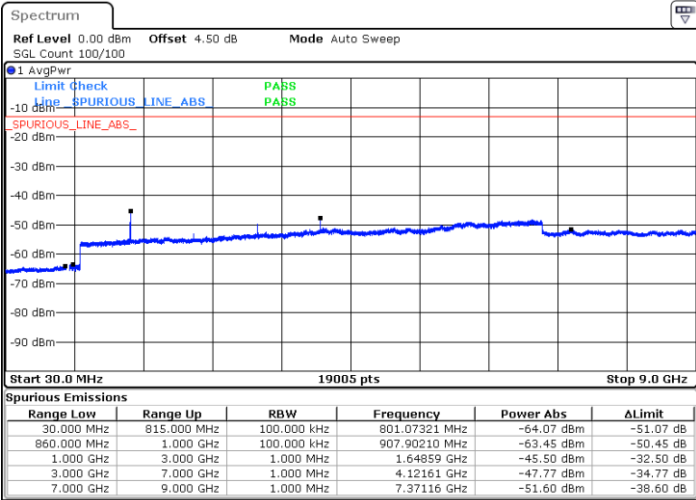

Date: 2.MAY.2019 16:15:45

LTE Band 5 / 10MHz

Lowest Channel / QPSK

Date: 2.MAY.2019 16:23:49

Lowest Channel / 16QAM

Date: 2.MAY.2019 16:24:44

LTE Band 5 / 10MHz

Middle Channel / QPSK

Middle Channel / 16QAM

Date: 2 MAY.2019 16:26:18

Date: 2 MAY.2019 16:27:13

Highest Channel / QPSK

Highest Channel / 16QAM

Date: 2 MAY.2019 16:35:17

Date: 2 MAY.2019 17:25:51

**LTE Band 5 / 1.4MHz**

LTE Band 5 / 3MHz

Lowest Channel / 64QAM

Middle Channel / 64QAM

Date: 2.MAY.2019 17:40:34

Date: 2.MAY.2019 17:41:28

Highest Channel / 64QAM

Date: 2.MAY.2019 17:46:18

**LTE Band 5 / 5MHz**

**Lowest Channel / 64QAM**

Date: 2.MAY.2019 17:00:13

**Middle Channel / 64QAM**

Date: 2.MAY.2019 17:01:08

**Highest Channel / 64QAM**

Date: 2.MAY.2019 17:05:58

LTE Band 5 / 10MHz

Lowest Channel / 64QAM