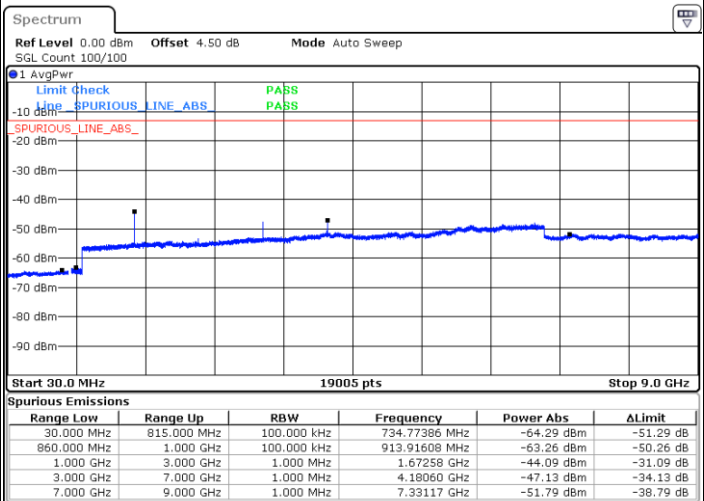

**LTE Band 4 / 20MHz**

**Lowest Channel / 64QAM**

Date: 2 MAY.2019 14:27:07

**Middle Channel / 64QAM**

Date: 2 MAY.2019 14:28:22

**Highest Channel / 64QAM**

Date: 2 MAY.2019 14:31:52

LTE Band 5 / 1.4MHz

Lowest Channel / QPSK

Lowest Channel / 16QAM

Date: 2 MAY.2019 15:48:43

Date: 2 MAY.2019 15:51:13

Middle Channel / QPSK

Middle Channel / 16QAM

Date: 2 MAY.2019 15:52:48

Date: 2 MAY.2019 15:53:42

LTE Band 5 / 1.4MHz

Highest Channel / QPSK

Date: 2.MAY.2019 16:01:46

Highest Channel / 16QAM

Date: 2.MAY.2019 16:02:41

LTE Band 5 / 3MHz

Lowest Channel / QPSK

Date: 2.MAY.2019 18:08:18