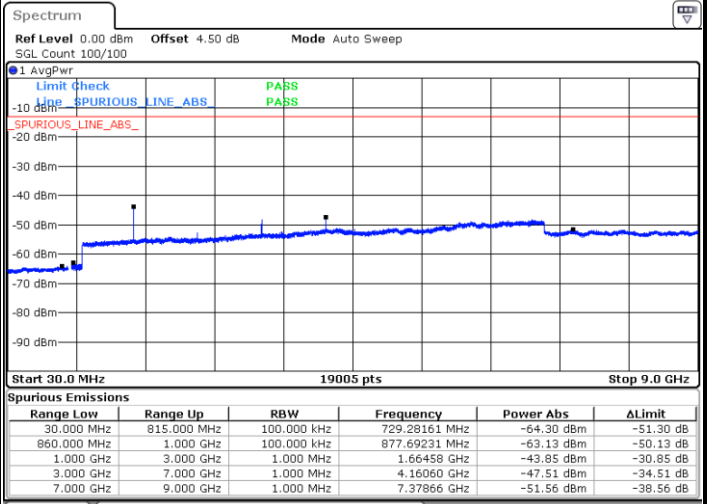

Date: 2.MAY.2019 16:15:45

LTE Band 5 / 10MHz

Lowest Channel / QPSK

Date: 2.MAY.2019 16:23:49

Lowest Channel / 16QAM

Date: 2.MAY.2019 16:24:44

LTE Band 5 / 10MHz

Middle Channel / QPSK

Middle Channel / 16QAM

Date: 2 MAY.2019 16:26:18

Date: 2 MAY.2019 16:27:13

Highest Channel / QPSK

Highest Channel / 16QAM

Date: 2 MAY.2019 16:35:17

Date: 2 MAY.2019 17:25:51

**LTE Band 5 / 1.4MHz**