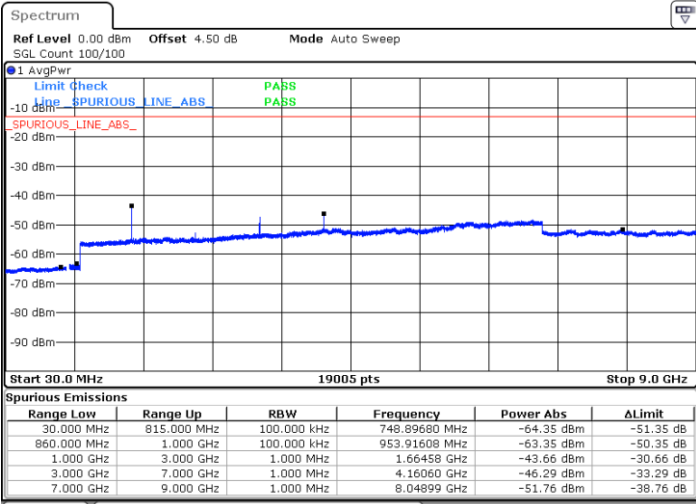

Date: 2.MAY.2019 16:15:45

LTE Band 5 / 10MHz

Lowest Channel / QPSK

Date: 2.MAY.2019 16:23:49

Lowest Channel / 16QAM

Date: 2.MAY.2019 16:24:44

LTE Band 5 / 10MHz

Middle Channel / QPSK

Middle Channel / 16QAM

Date: 2 MAY.2019 16:26:18

Date: 2 MAY.2019 16:27:13

Highest Channel / QPSK

Highest Channel / 16QAM

Date: 2 MAY.2019 16:35:17

Date: 2 MAY.2019 17:25:51

**LTE Band 5 / 1.4MHz**