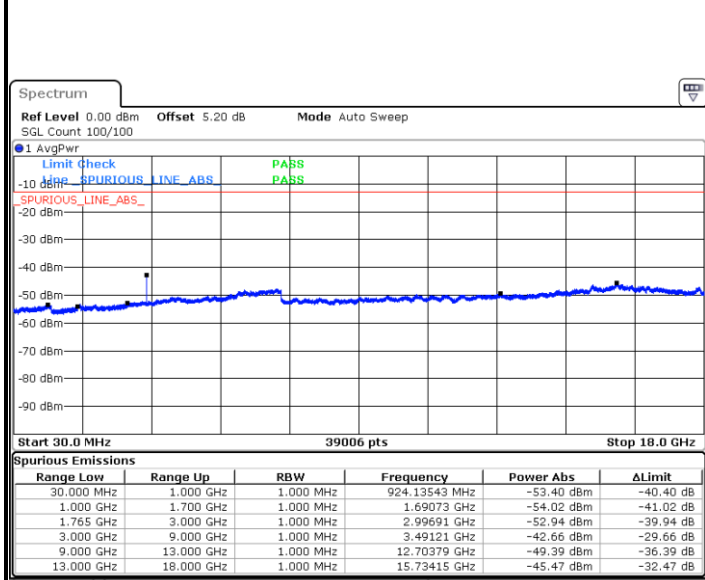

Date: 2.MAY.2019 13:55:24

**Highest Channel / 64QAM**

Date: 2.MAY.2019 13:58:54

LTE Band 4 / 5MHz

Lowest Channel / 64QAM

Middle Channel / 64QAM

Date: 2.MAY.2019 14:02:24

Date: 2.MAY.2019 14:03:39

Highest Channel / 64QAM

Date: 2.MAY.2019 14:07:09

**LTE Band 4 / 10MHz**

**Lowest Channel / 64QAM**

Date: 2.MAY.2019 14:10:38

**Middle Channel / 64QAM**

Date: 2.MAY.2019 14:11:53

**Highest Channel / 64QAM**

Date: 2.MAY.2019 14:15:23

**LTE Band 4 / 15MHz**

**Lowest Channel / 64QAM**

Date: 2.MAY.2019 14:18:53

**Middle Channel / 64QAM**

Date: 2.MAY.2019 14:20:08

**Highest Channel / 64QAM**

Date: 2.MAY.2019 14:23:37

**LTE Band 4 / 20MHz**

**Lowest Channel / 64QAM**

Date: 2 MAY.2019 14:27:07

**Middle Channel / 64QAM**

Date: 2 MAY.2019 14:28:22

**Highest Channel / 64QAM**

Date: 2 MAY.2019 14:31:52

LTE Band 5 / 1.4MHz