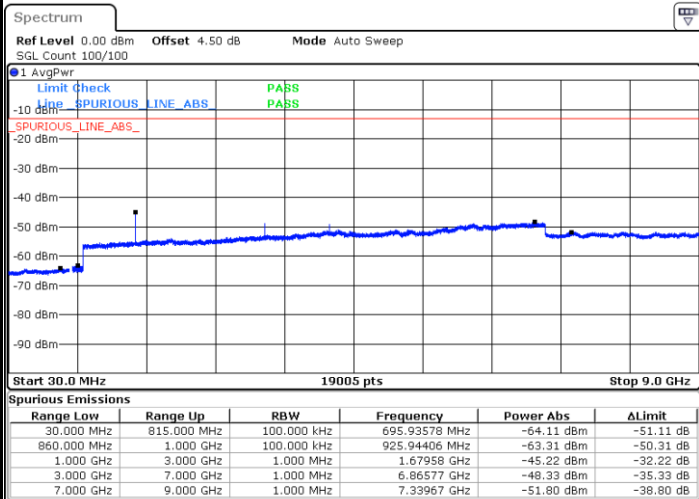

**Lowest Channel / 64QAM**

Date: 2.MAY.2019 17:00:13

**Middle Channel / 64QAM**

Date: 2.MAY.2019 17:01:08

**Highest Channel / 64QAM**

Date: 2.MAY.2019 17:05:58

LTE Band 5 / 10MHz

Lowest Channel / 64QAM

Middle Channel / 64QAM

Date: 2 MAY 2019 17:10:27

Date: 2 MAY 2019 17:11:22

Highest Channel / 64QAM

Date: 2 MAY 2019 17:16:11

LTE Band 7 / 5MHz

Lowest Channel / QPSK

Lowest Channel / 16QAM

Date: 2.MAY.2019 18:42:13

Date: 2.MAY.2019 18:53:39

Middle Channel / QPSK

Middle Channel / 16QAM

Date: 2.MAY.2019 18:55:27

Date: 2.MAY.2019 18:54:33

LTE Band 7 / 5MHz

Highest Channel / QPSK