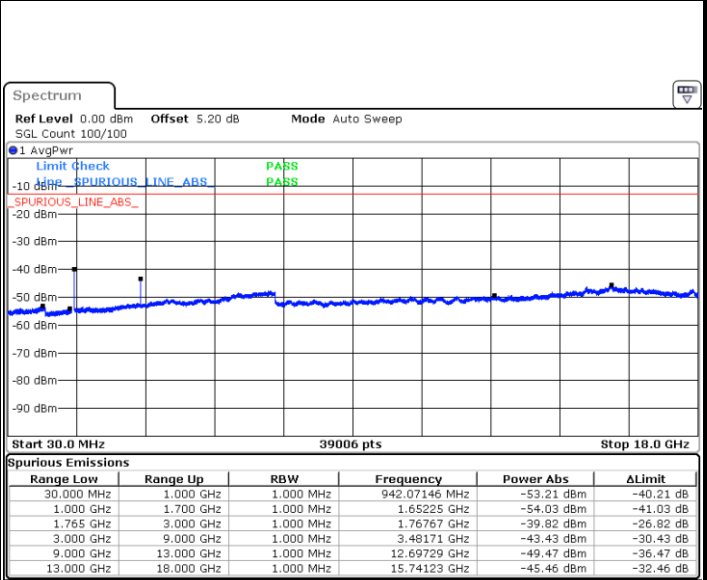

Date: 2.MAY.2019 13:09:28

LTE Band 4 / 15MHz

Lowest Channel / QPSK

Lowest Channel / 16QAM

Date: 2.MAY.2019 13:15:33

Date: 2.MAY.2019 13:16:28

Middle Channel / QPSK

Middle Channel / 16QAM

Date: 2.MAY.2019 13:18:02

Date: 2.MAY.2019 13:18:57

LTE Band 4 / 15MHz

Highest Channel / QPSK

Date: 2.MAY.2019 13:25:02

Highest Channel / 16QAM

Date: 2.MAY.2019 13:25:57

LTE Band 4 / 20MHz

Lowest Channel / QPSK

Date: 2.MAY.2019 13:32:01

Lowest Channel / 16QAM

Date: 2.MAY.2019 13:32:56

LTE Band 4 / 20MHz

Middle Channel / QPSK

Middle Channel / 16QAM

Date: 2.MAY.2019 13:34:31

Date: 2.MAY.2019 13:35:26

Highest Channel / QPSK

Highest Channel / 16QAM

Date: 2.MAY.2019 13:41:31

Date: 2.MAY.2019 13:42:26

LTE Band 4 / 1.4MHz

Lowest Channel / 64QAM

Middle Channel / 64QAM