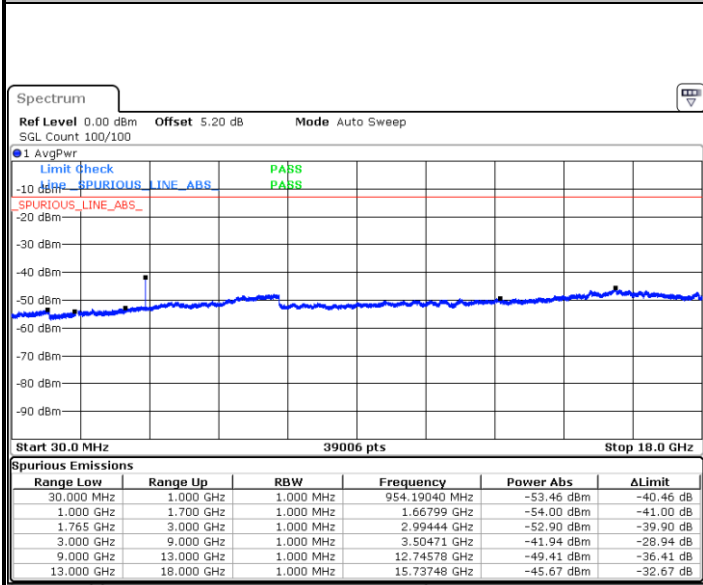

Date: 2.MAY.2019 13:35:26

Highest Channel / QPSK

Highest Channel / 16QAM

Date: 2.MAY.2019 13:41:31

Date: 2.MAY.2019 13:42:26

LTE Band 4 / 1.4MHz

Lowest Channel / 64QAM

Middle Channel / 64QAM

Date: 2.MAY.2019 13:45:55

Date: 2.MAY.2019 13:47:10

Highest Channel / 64QAM

Date: 2.MAY.2019 13:50:40

**LTE Band 4 / 3MHz**

**Lowest Channel / 64QAM**

Date: 2.MAY.2019 13:54:10

**Middle Channel / 64QAM**

Date: 2.MAY.2019 13:55:24

**Highest Channel / 64QAM**

Date: 2.MAY.2019 13:58:54

LTE Band 4 / 5MHz

Lowest Channel / 64QAM

Middle Channel / 64QAM

Date: 2.MAY.2019 14:02:24

Date: 2.MAY.2019 14:03:39

Highest Channel / 64QAM

Date: 2.MAY.2019 14:07:09

**LTE Band 4 / 10MHz**

**Lowest Channel / 64QAM**

Date: 2.MAY.2019 14:10:38

**Middle Channel / 64QAM**

Date: 2.MAY.2019 14:11:53

**Highest Channel / 64QAM**