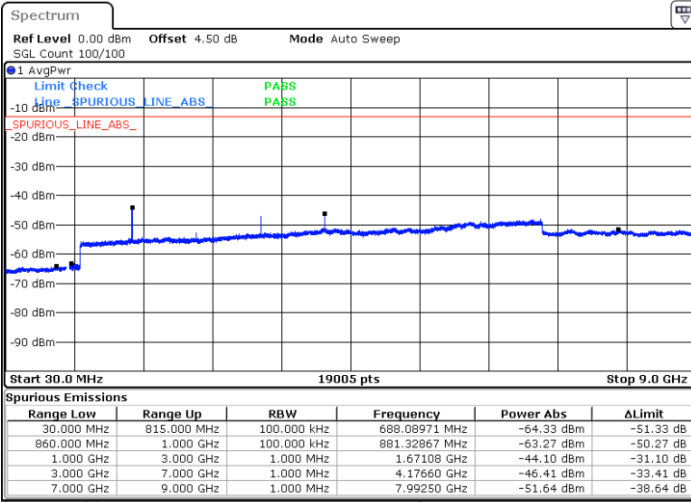

LTE Band 5 / 1.4MHz

Highest Channel / QPSK

Date: 2.MAY.2019 16:01:46

Highest Channel / 16QAM

Date: 2.MAY.2019 16:02:41

LTE Band 5 / 3MHz

Lowest Channel / QPSK

Date: 2.MAY.2019 18:08:18

Lowest Channel / 16QAM

Date: 2.MAY.2019 18:09:12

LTE Band 5 / 3MHz

Middle Channel / QPSK

Middle Channel / 16QAM

Date: 2 MAY 2019 18:10:47

Date: 2 MAY 2019 18:11:42

Highest Channel / QPSK

Highest Channel / 16QAM

Date: 2 MAY 2019 18:19:46

Date: 2 MAY 2019 18:20:41

LTE Band 5 / 5MHz

Lowest Channel / QPSK

Date: 2 MAY 2019 17:57:48

Lowest Channel / 16QAM

Date: 2 MAY 2019 16:04:15