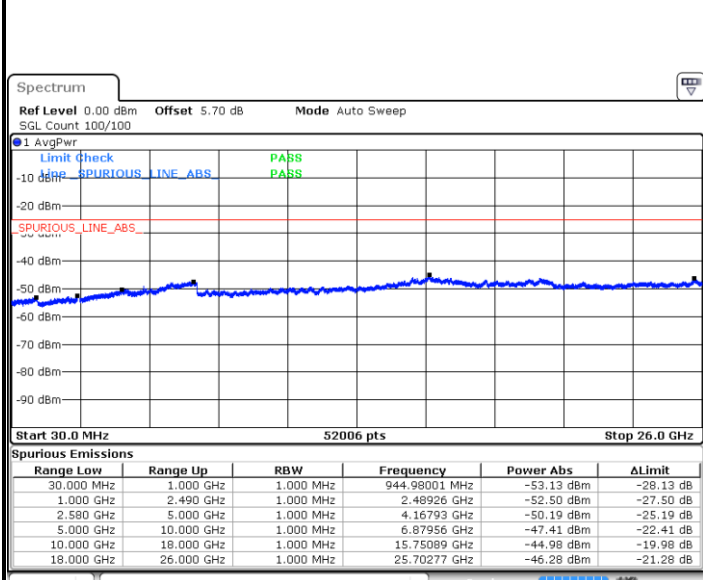

Middle Channel / 64QAM

Date: 2 MAY 2019 17:10:27

Date: 2 MAY 2019 17:11:22

Highest Channel / 64QAM

Date: 2 MAY 2019 17:16:11

LTE Band 7 / 5MHz

Lowest Channel / QPSK

Lowest Channel / 16QAM

Date: 2.MAY.2019 18:42:13

Date: 2.MAY.2019 18:53:39

Middle Channel / QPSK

Middle Channel / 16QAM

Date: 2.MAY.2019 18:55:27

Date: 2.MAY.2019 18:54:33

LTE Band 7 / 5MHz

Highest Channel / QPSK

Date: 2.MAY.2019 18:56:21

Highest Channel / 16QAM

Date: 2.MAY.2019 18:57:15

LTE Band 7 / 10MHz

Lowest Channel / QPSK

Date: 2.MAY.2019 19:09:13

Lowest Channel / 16QAM

Date: 2.MAY.2019 19:10:07

LTE Band 7 / 10MHz

Middle Channel / QPSK

Middle Channel / 16QAM

Date: 2.MAY.2019 19:11:55

Date: 2.MAY.2019 19:11:01

Highest Channel / QPSK

Highest Channel / 16QAM

Date: 2.MAY.2019 19:12:49