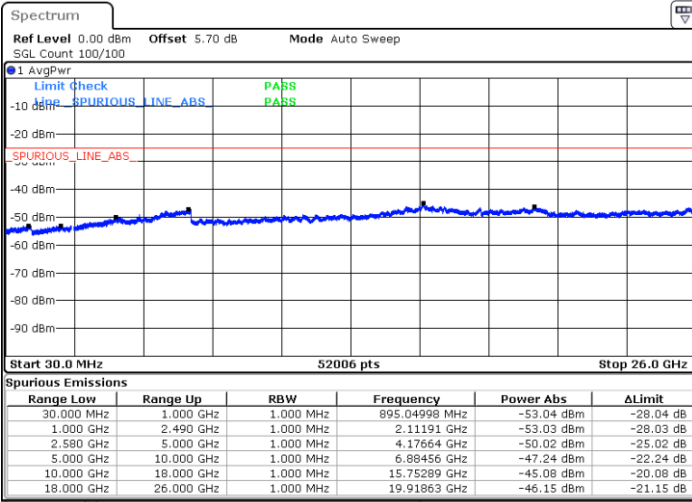

Date: 2.MAY.2019 18:42:13

Date: 2.MAY.2019 18:53:39

Middle Channel / QPSK

Middle Channel / 16QAM

Date: 2.MAY.2019 18:55:27

Date: 2.MAY.2019 18:54:33

LTE Band 7 / 5MHz

Highest Channel / QPSK

Date: 2.MAY.2019 18:56:21

Highest Channel / 16QAM

Date: 2.MAY.2019 18:57:15

LTE Band 7 / 10MHz

Lowest Channel / QPSK

Date: 2.MAY.2019 19:09:13

Lowest Channel / 16QAM

Date: 2.MAY.2019 19:10:07

LTE Band 7 / 10MHz

Middle Channel / QPSK

Middle Channel / 16QAM

Date: 2.MAY.2019 19:11:55

Date: 2.MAY.2019 19:11:01

Highest Channel / QPSK

Highest Channel / 16QAM

Date: 2.MAY.2019 19:12:49