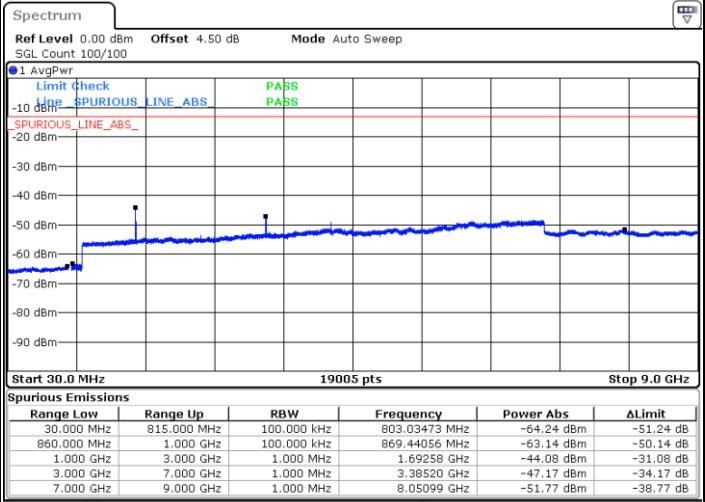

LTE Band 5 / 1.4MHz

Highest Channel / QPSK

Date: 2.MAY.2019 16:01:46

Highest Channel / 16QAM

Date: 2.MAY.2019 16:02:41

LTE Band 5 / 3MHz

Lowest Channel / QPSK

Date: 2.MAY.2019 18:08:18

Lowest Channel / 16QAM

Date: 2.MAY.2019 18:09:12

LTE Band 5 / 3MHz

Middle Channel / QPSK

Middle Channel / 16QAM

Date: 2 MAY 2019 18:10:47

Date: 2 MAY 2019 18:11:42

Highest Channel / QPSK

Highest Channel / 16QAM

Date: 2 MAY 2019 18:19:46

Date: 2 MAY 2019 18:20:41

LTE Band 5 / 5MHz

Lowest Channel / QPSK

Date: 2 MAY 2019 17:57:48

Lowest Channel / 16QAM

Date: 2 MAY 2019 16:04:15