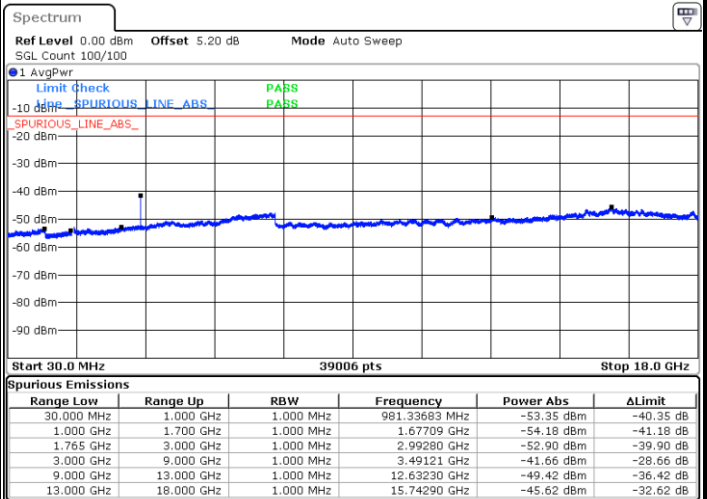

LTE Band 4 / 10MHz

Middle Channel / QPSK

Middle Channel / 16QAM

Date: 2.MAY.2019 13:01:34

Date: 2.MAY.2019 13:02:29

Highest Channel / QPSK

Highest Channel / 16QAM

Date: 2.MAY.2019 13:08:34

Date: 2.MAY.2019 13:09:28

LTE Band 4 / 15MHz

Lowest Channel / QPSK

Lowest Channel / 16QAM

Date: 2.MAY.2019 13:15:33

Date: 2.MAY.2019 13:16:28

Middle Channel / QPSK

Middle Channel / 16QAM

Date: 2.MAY.2019 13:18:02

Date: 2.MAY.2019 13:18:57

LTE Band 4 / 15MHz

Highest Channel / QPSK

Date: 2.MAY.2019 13:25:02

Highest Channel / 16QAM

Date: 2.MAY.2019 13:25:57

LTE Band 4 / 20MHz