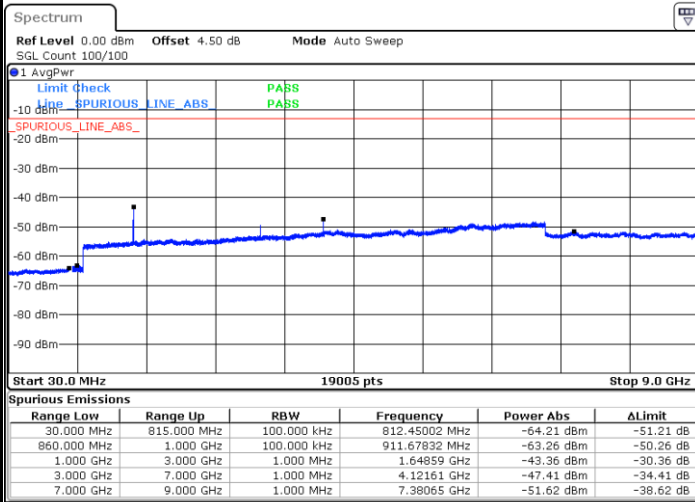

LTE Band 5 / 1.4MHz

Lowest Channel / QPSK

Lowest Channel / 16QAM

Date: 2 MAY.2019 15:48:43