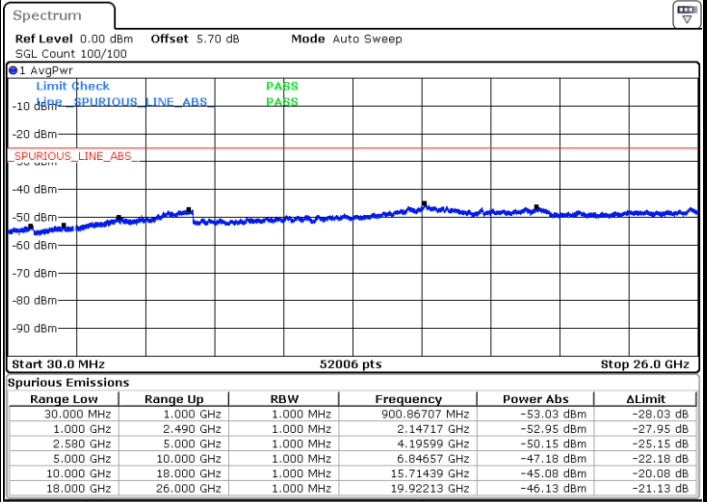

Date: 2.MAY.2019 18:42:13

Date: 2.MAY.2019 18:53:39

Middle Channel / QPSK

Middle Channel / 16QAM

Date: 2.MAY.2019 18:55:27

Date: 2.MAY.2019 18:54:33

LTE Band 7 / 5MHz

Highest Channel / QPSK

Date: 2.MAY.2019 18:56:21

Highest Channel / 16QAM

Date: 2.MAY.2019 18:57:15

LTE Band 7 / 10MHz

Lowest Channel / QPSK

Date: 2.MAY.2019 19:09:13

Lowest Channel / 16QAM

Date: 2.MAY.2019 19:10:07

LTE Band 7 / 10MHz

Middle Channel / QPSK

Middle Channel / 16QAM

Date: 2.MAY.2019 19:11:55

Date: 2.MAY.2019 19:11:01

Highest Channel / QPSK

Highest Channel / 16QAM

Date: 2.MAY.2019 19:12:49