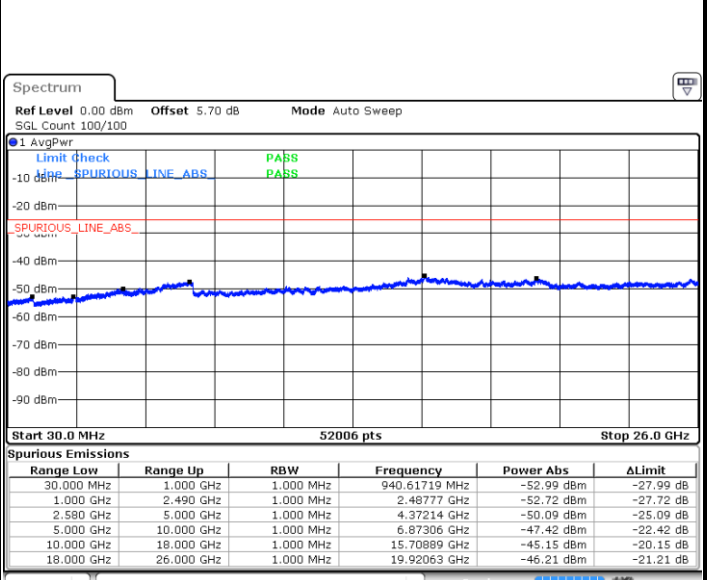

Middle Channel / 64QAM

Date: 2 MAY 2019 17:10:27

Date: 2 MAY 2019 17:11:22

Highest Channel / 64QAM

Date: 2 MAY 2019 17:16:11

LTE Band 7 / 5MHz

Lowest Channel / QPSK

Lowest Channel / 16QAM

Date: 2.MAY.2019 18:42:13

Date: 2.MAY.2019 18:53:39

Middle Channel / QPSK

Middle Channel / 16QAM

Date: 2.MAY.2019 18:55:27

Date: 2.MAY.2019 18:54:33

LTE Band 7 / 5MHz

Highest Channel / QPSK

Date: 2.MAY.2019 18:56:21

Highest Channel / 16QAM

Date: 2.MAY.2019 18:57:15

LTE Band 7 / 10MHz

Lowest Channel / QPSK

Date: 2.MAY.2019 19:09:13

Lowest Channel / 16QAM

Date: 2.MAY.2019 19:10:07

LTE Band 7 / 10MHz

Middle Channel / QPSK

Middle Channel / 16QAM

Date: 2.MAY.2019 19:11:55

Date: 2.MAY.2019 19:11:01

Highest Channel / QPSK

Highest Channel / 16QAM

Date: 2.MAY.2019 19:12:49