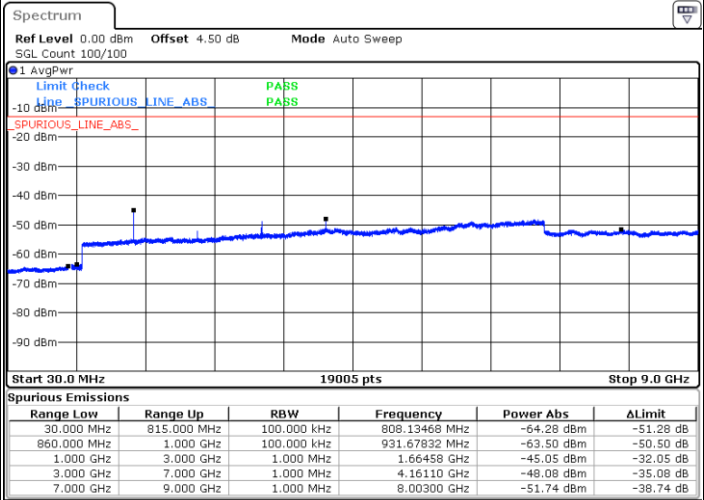

LTE Band 5 / 3MHz

Lowest Channel / 64QAM

Middle Channel / 64QAM

Date: 2.MAY.2019 17:40:34

Date: 2.MAY.2019 17:41:28

Highest Channel / 64QAM

Date: 2.MAY.2019 17:46:18

**LTE Band 5 / 5MHz**

**Lowest Channel / 64QAM**

Date: 2.MAY.2019 17:00:13

**Middle Channel / 64QAM**

Date: 2.MAY.2019 17:01:08

**Highest Channel / 64QAM**

Date: 2.MAY.2019 17:05:58

LTE Band 5 / 10MHz

Lowest Channel / 64QAM

Middle Channel / 64QAM

Date: 2 MAY 2019 17:10:27

Date: 2 MAY 2019 17:11:22

Highest Channel / 64QAM

Date: 2 MAY 2019 17:16:11

LTE Band 7 / 5MHz

Lowest Channel / QPSK

Lowest Channel / 16QAM