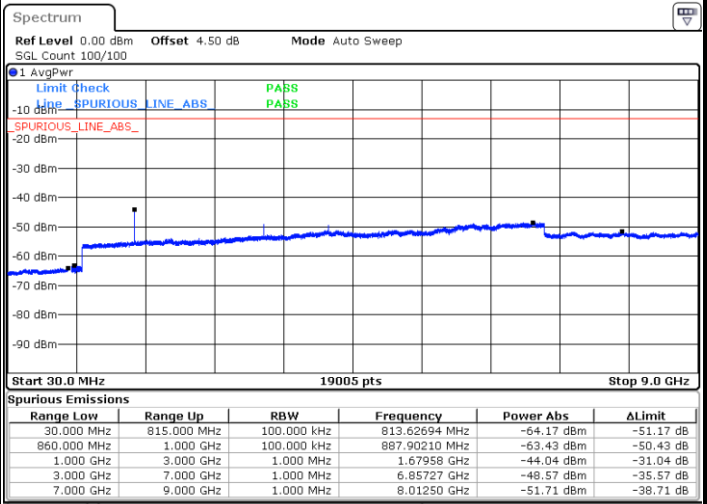

Date: 2.MAY.2019 16:15:45

LTE Band 5 / 10MHz

Lowest Channel / QPSK

Date: 2.MAY.2019 16:23:49

Lowest Channel / 16QAM

Date: 2.MAY.2019 16:24:44

LTE Band 5 / 10MHz

Middle Channel / QPSK

Middle Channel / 16QAM

Date: 2 MAY.2019 16:26:18

Date: 2 MAY.2019 16:27:13

Highest Channel / QPSK

Highest Channel / 16QAM

Date: 2 MAY.2019 16:35:17

Date: 2 MAY.2019 17:25:51

**LTE Band 5 / 1.4MHz**

LTE Band 5 / 3MHz

Lowest Channel / 64QAM

Middle Channel / 64QAM

Date: 2.MAY.2019 17:40:34

Date: 2.MAY.2019 17:41:28

Highest Channel / 64QAM

Date: 2.MAY.2019 17:46:18

**LTE Band 5 / 5MHz**