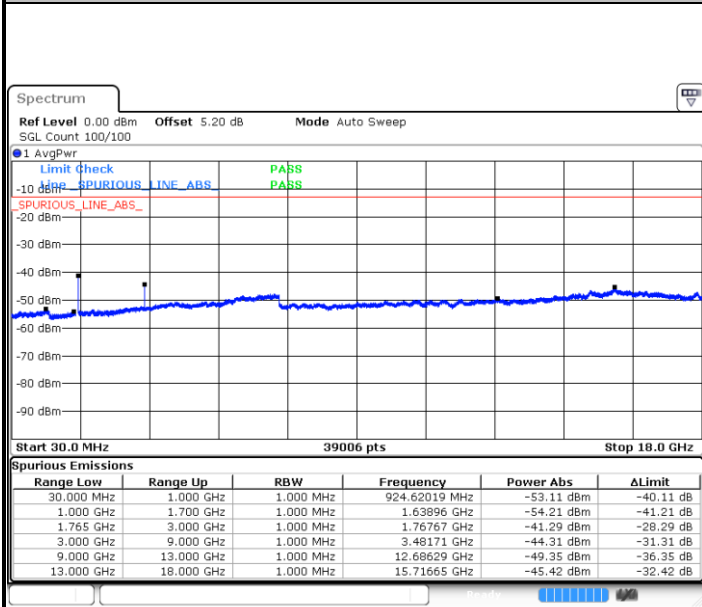

Highest Channel / 64QAM

Date: 2.MAY.2019 14:07:09

**LTE Band 4 / 10MHz**

**Lowest Channel / 64QAM**

Date: 2.MAY.2019 14:10:38

**Middle Channel / 64QAM**

Date: 2.MAY.2019 14:11:53

**Highest Channel / 64QAM**

Date: 2.MAY.2019 14:15:23

**LTE Band 4 / 15MHz**

**Lowest Channel / 64QAM**

Date: 2.MAY.2019 14:18:53

**Middle Channel / 64QAM**

Date: 2.MAY.2019 14:20:08

**Highest Channel / 64QAM**

Date: 2.MAY.2019 14:23:37

**LTE Band 4 / 20MHz**

**Lowest Channel / 64QAM**

Date: 2 MAY.2019 14:27:07

**Middle Channel / 64QAM**

Date: 2 MAY.2019 14:28:22

**Highest Channel / 64QAM**

Date: 2 MAY.2019 14:31:52

LTE Band 5 / 1.4MHz