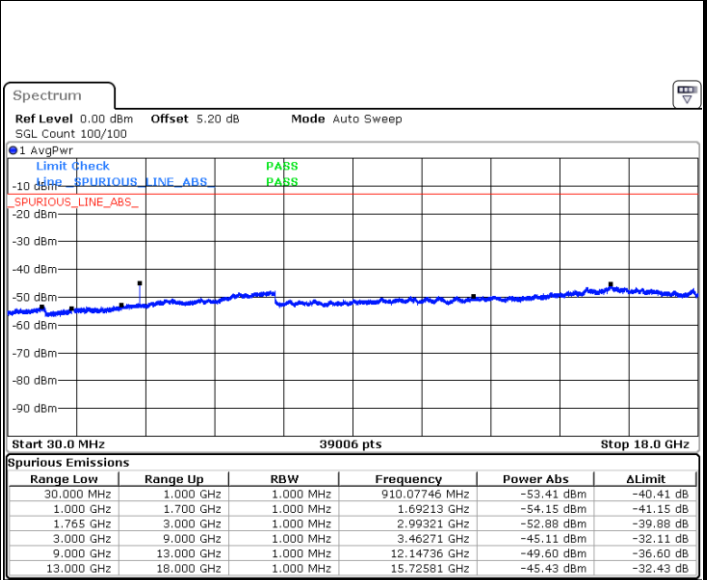

Date: 2.MAY.2019 13:35:26

Highest Channel / QPSK

Highest Channel / 16QAM

Date: 2.MAY.2019 13:41:31

Date: 2.MAY.2019 13:42:26

LTE Band 4 / 1.4MHz

Lowest Channel / 64QAM

Middle Channel / 64QAM

Date: 2.MAY.2019 13:45:55

Date: 2.MAY.2019 13:47:10

Highest Channel / 64QAM

Date: 2.MAY.2019 13:50:40

**LTE Band 4 / 3MHz**

**Lowest Channel / 64QAM**

Date: 2.MAY.2019 13:54:10

**Middle Channel / 64QAM**

Date: 2.MAY.2019 13:55:24

**Highest Channel / 64QAM**

Date: 2.MAY.2019 13:58:54

LTE Band 4 / 5MHz

Lowest Channel / 64QAM

Middle Channel / 64QAM

Date: 2.MAY.2019 14:02:24

Date: 2.MAY.2019 14:03:39

Highest Channel / 64QAM

Date: 2.MAY.2019 14:07:09

**LTE Band 4 / 10MHz**

**Lowest Channel / 64QAM**

Date: 2.MAY.2019 14:10:38

**Middle Channel / 64QAM**

Date: 2.MAY.2019 14:11:53

**Highest Channel / 64QAM**