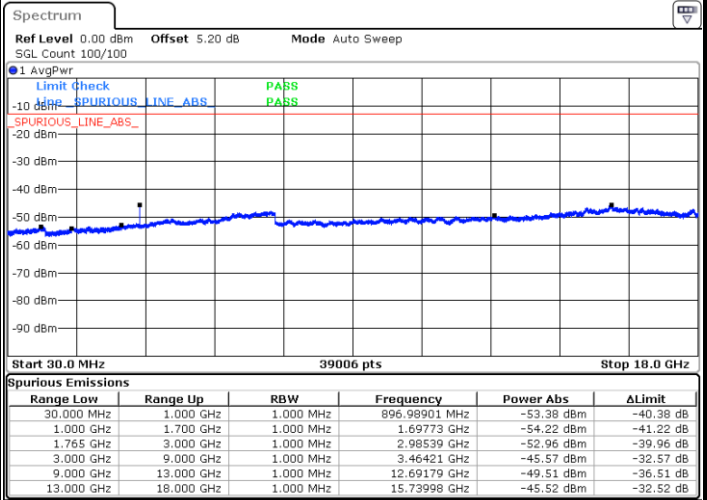

Lowest Channel / QPSK

Date: 2.MAY.2019 13:32:01

Lowest Channel / 16QAM

Date: 2.MAY.2019 13:32:56

LTE Band 4 / 20MHz

Middle Channel / QPSK

Middle Channel / 16QAM

Date: 2.MAY.2019 13:34:31

Date: 2.MAY.2019 13:35:26

Highest Channel / QPSK

Highest Channel / 16QAM

Date: 2.MAY.2019 13:41:31

Date: 2.MAY.2019 13:42:26

LTE Band 4 / 1.4MHz

Lowest Channel / 64QAM

Middle Channel / 64QAM

Date: 2.MAY.2019 13:45:55

Date: 2.MAY.2019 13:47:10

Highest Channel / 64QAM

Date: 2.MAY.2019 13:50:40

**LTE Band 4 / 3MHz**

**Lowest Channel / 64QAM**

Date: 2.MAY.2019 13:54:10

**Middle Channel / 64QAM**