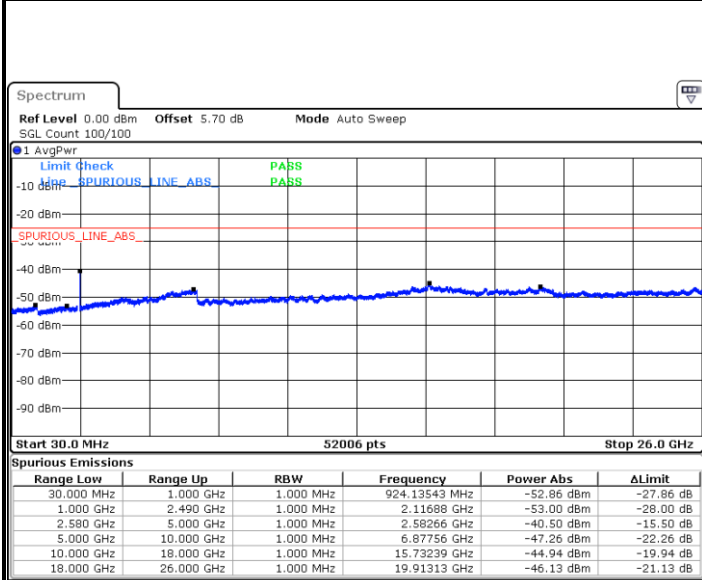

Date: 2.MAY.2019 19:13:43

LTE Band 7 / 15MHz

Lowest Channel / QPSK

Lowest Channel / 16QAM

Date: 2 MAY.2019 19:25:43

Date: 2 MAY.2019 19:26:37

Middle Channel / QPSK

Middle Channel / 16QAM

Date: 2 MAY.2019 19:28:25

Date: 2 MAY.2019 19:27:31

LTE Band7 / 15MHz

Highest Channel / QPSK

Date: 2.MAY.2019 19:29:19

Highest Channel / 16QAM

Date: 2.MAY.2019 19:30:13

LTE Band 7 / 20MHz

Lowest Channel / QPSK

Date: 2.MAY.2019 19:42:13

Lowest Channel / 16QAM

Date: 2.MAY.2019 19:43:07