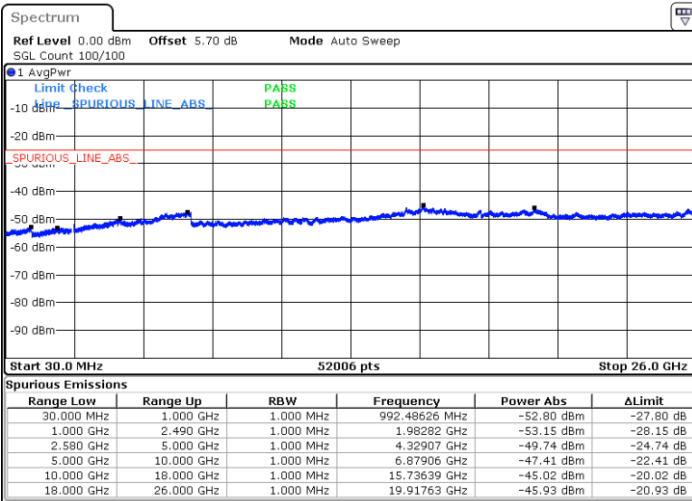

Date: 2.MAY.2019 18:56:21

Highest Channel / 16QAM

Date: 2.MAY.2019 18:57:15

LTE Band 7 / 10MHz

Lowest Channel / QPSK

Date: 2.MAY.2019 19:09:13

Lowest Channel / 16QAM

Date: 2.MAY.2019 19:10:07

LTE Band 7 / 10MHz

Middle Channel / QPSK

Middle Channel / 16QAM

Date: 2.MAY.2019 19:11:55

Date: 2.MAY.2019 19:11:01

Highest Channel / QPSK

Highest Channel / 16QAM

Date: 2.MAY.2019 19:12:49

Date: 2.MAY.2019 19:13:43

LTE Band 7 / 15MHz

Lowest Channel / QPSK

Lowest Channel / 16QAM

Date: 2 MAY.2019 19:25:43

Date: 2 MAY.2019 19:26:37

Middle Channel / QPSK

Middle Channel / 16QAM