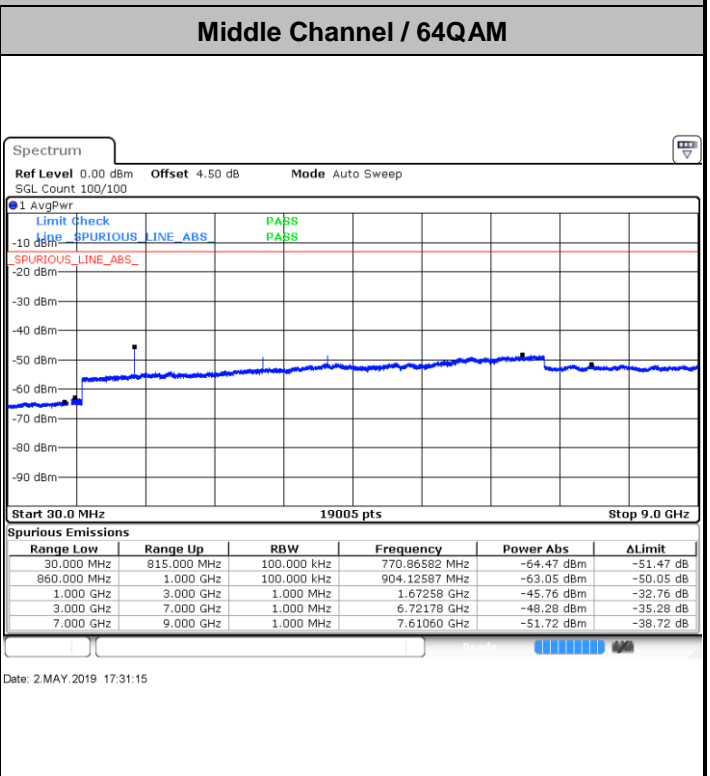

Date: 2.MAY.2019 16:15:45

LTE Band 5 / 10MHz

Lowest Channel / QPSK

Date: 2.MAY.2019 16:23:49

Lowest Channel / 16QAM

Date: 2.MAY.2019 16:24:44

LTE Band 5 / 10MHz

Middle Channel / QPSK

Middle Channel / 16QAM

Date: 2 MAY.2019 16:26:18

Date: 2 MAY.2019 16:27:13

Highest Channel / QPSK

Highest Channel / 16QAM

Date: 2 MAY.2019 16:35:17

Date: 2 MAY.2019 17:25:51

**LTE Band 5 / 1.4MHz**

LTE Band 5 / 3MHz

Lowest Channel / 64QAM

Middle Channel / 64QAM

Date: 2.MAY.2019 17:40:34

Date: 2.MAY.2019 17:41:28

Highest Channel / 64QAM

Date: 2.MAY.2019 17:46:18

**LTE Band 5 / 5MHz**

**Lowest Channel / 64QAM**

Date: 2.MAY.2019 17:00:13

**Middle Channel / 64QAM**

Date: 2.MAY.2019 17:01:08

**Highest Channel / 64QAM**

Date: 2.MAY.2019 17:05:58

LTE Band 5 / 10MHz

Lowest Channel / 64QAM