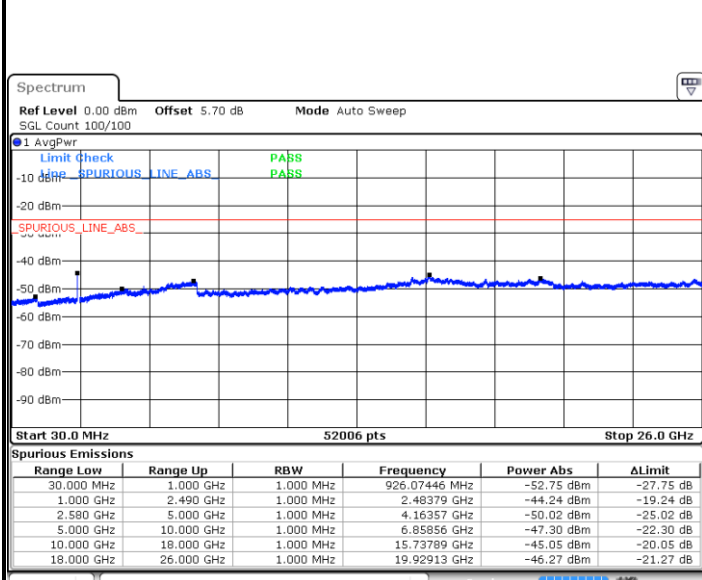

Date: 2.MAY.2019 19:13:43

LTE Band 7 / 15MHz

Lowest Channel / QPSK

Lowest Channel / 16QAM

Date: 2 MAY.2019 19:25:43

Date: 2 MAY.2019 19:26:37

Middle Channel / QPSK

Middle Channel / 16QAM

Date: 2 MAY.2019 19:28:25

Date: 2 MAY.2019 19:27:31

LTE Band7 / 15MHz

Highest Channel / QPSK

Date: 2.MAY.2019 19:29:19

Highest Channel / 16QAM

Date: 2.MAY.2019 19:30:13

LTE Band 7 / 20MHz

Lowest Channel / QPSK

Date: 2.MAY.2019 19:42:13

Lowest Channel / 16QAM

Date: 2.MAY.2019 19:43:07