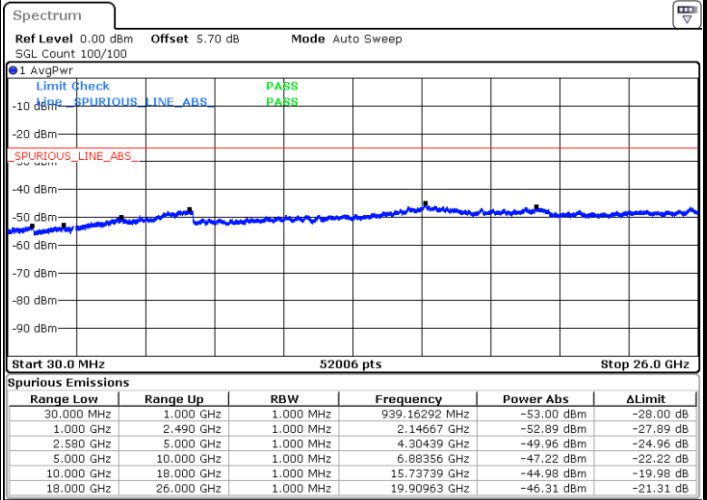

**Lowest Channel / 64QAM**

Date: 2.MAY.2019 17:00:13

**Middle Channel / 64QAM**

Date: 2.MAY.2019 17:01:08

**Highest Channel / 64QAM**

Date: 2.MAY.2019 17:05:58

LTE Band 5 / 10MHz

Lowest Channel / 64QAM

Middle Channel / 64QAM

Date: 2 MAY 2019 17:10:27

Date: 2 MAY 2019 17:11:22

Highest Channel / 64QAM

Date: 2 MAY 2019 17:16:11

LTE Band 7 / 5MHz

Lowest Channel / QPSK

Lowest Channel / 16QAM

Date: 2.MAY.2019 18:42:13

Date: 2.MAY.2019 18:53:39

Middle Channel / QPSK

Middle Channel / 16QAM

Date: 2.MAY.2019 18:55:27

Date: 2.MAY.2019 18:54:33

LTE Band 7 / 5MHz

Highest Channel / QPSK