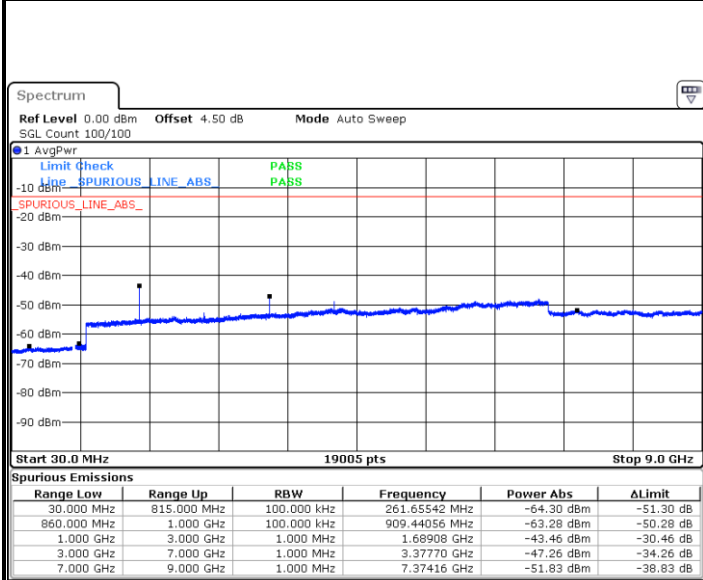

Highest Channel / 16QAM

Date: 2 MAY 2019 18:19:46

Date: 2 MAY 2019 18:20:41

LTE Band 5 / 5MHz

Lowest Channel / QPSK

Date: 2 MAY 2019 17:57:48

Lowest Channel / 16QAM

Date: 2 MAY 2019 16:04:15

Middle Channel / QPSK

Date: 2 MAY 2019 16:05:50

Middle Channel / 16QAM

Date: 2 MAY 2019 16:06:45

LTE Band 5 / 5MHz

Highest Channel / QPSK

Date: 2.MAY.2019 16:14:50

Highest Channel / 16QAM

Date: 2.MAY.2019 16:15:45

LTE Band 5 / 10MHz

Lowest Channel / QPSK

Date: 2.MAY.2019 16:23:49

Lowest Channel / 16QAM

Date: 2.MAY.2019 16:24:44

LTE Band 5 / 10MHz

Middle Channel / QPSK

Middle Channel / 16QAM

Date: 2 MAY.2019 16:26:18

Date: 2 MAY.2019 16:27:13

Highest Channel / QPSK

Highest Channel / 16QAM

Date: 2 MAY.2019 16:35:17

Date: 2 MAY.2019 17:25:51

**LTE Band 5 / 1.4MHz**