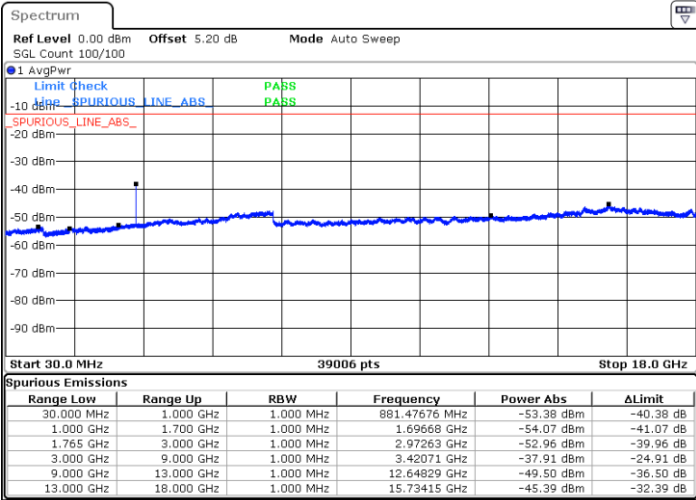

Date: 2.MAY.2019 13:45:55

Date: 2.MAY.2019 13:47:10

Highest Channel / 64QAM

Date: 2.MAY.2019 13:50:40

**LTE Band 4 / 3MHz**

**Lowest Channel / 64QAM**

Date: 2.MAY.2019 13:54:10

**Middle Channel / 64QAM**

Date: 2.MAY.2019 13:55:24

**Highest Channel / 64QAM**

Date: 2.MAY.2019 13:58:54

LTE Band 4 / 5MHz

Lowest Channel / 64QAM

Middle Channel / 64QAM

Date: 2.MAY.2019 14:02:24

Date: 2.MAY.2019 14:03:39

Highest Channel / 64QAM

Date: 2.MAY.2019 14:07:09

**LTE Band 4 / 10MHz**

**Lowest Channel / 64QAM**

Date: 2.MAY.2019 14:10:38

**Middle Channel / 64QAM**

Date: 2.MAY.2019 14:11:53

**Highest Channel / 64QAM**