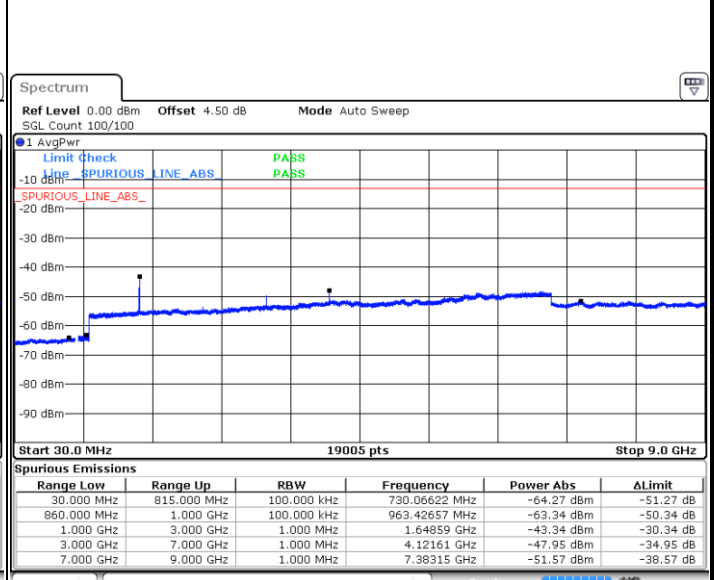

LTE Band 5 / 1.4MHz

Highest Channel / QPSK

Date: 2.MAY.2019 16:01:46

Highest Channel / 16QAM

Date: 2.MAY.2019 16:02:41

LTE Band 5 / 3MHz

Lowest Channel / QPSK

Date: 2.MAY.2019 18:08:18

Lowest Channel / 16QAM

Date: 2.MAY.2019 18:09:12

LTE Band 5 / 3MHz

Middle Channel / QPSK

Middle Channel / 16QAM

Date: 2 MAY 2019 18:10:47

Date: 2 MAY 2019 18:11:42

Highest Channel / QPSK

Highest Channel / 16QAM

Date: 2 MAY 2019 18:19:46

Date: 2 MAY 2019 18:20:41

LTE Band 5 / 5MHz

Lowest Channel / QPSK

Date: 2 MAY 2019 17:57:48

Lowest Channel / 16QAM

Date: 2 MAY 2019 16:04:15