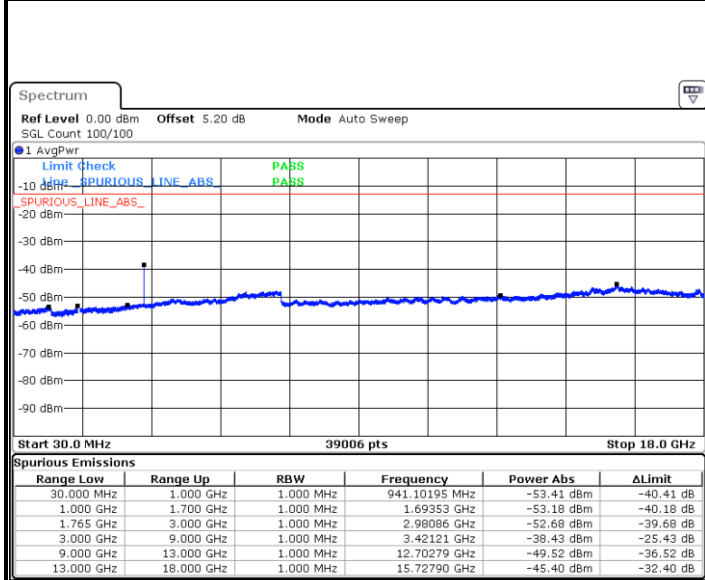

Date: 2.MAY.2019 13:55:24

**Highest Channel / 64QAM**

Date: 2.MAY.2019 13:58:54

LTE Band 4 / 5MHz

Lowest Channel / 64QAM

Middle Channel / 64QAM

Date: 2.MAY.2019 14:02:24

Date: 2.MAY.2019 14:03:39

Highest Channel / 64QAM

Date: 2.MAY.2019 14:07:09

**LTE Band 4 / 10MHz**

**Lowest Channel / 64QAM**

Date: 2.MAY.2019 14:10:38

**Middle Channel / 64QAM**

Date: 2.MAY.2019 14:11:53

**Highest Channel / 64QAM**

Date: 2.MAY.2019 14:15:23

**LTE Band 4 / 15MHz**

**Lowest Channel / 64QAM**

Date: 2.MAY.2019 14:18:53

**Middle Channel / 64QAM**

Date: 2.MAY.2019 14:20:08

**Highest Channel / 64QAM**

Date: 2.MAY.2019 14:23:37

**LTE Band 4 / 20MHz**

**Lowest Channel / 64QAM**

Date: 2 MAY.2019 14:27:07

**Middle Channel / 64QAM**

Date: 2 MAY.2019 14:28:22

**Highest Channel / 64QAM**

Date: 2 MAY.2019 14:31:52

LTE Band 5 / 1.4MHz