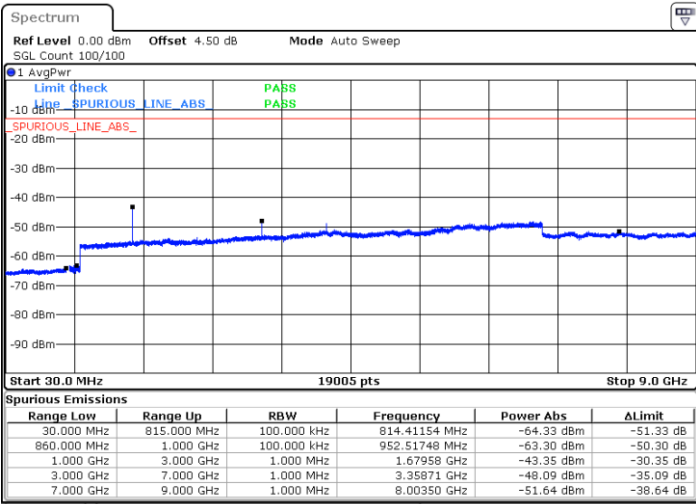

Middle Channel / 16QAM

Date: 2 MAY.2019 16:26:18

Date: 2 MAY.2019 16:27:13

Highest Channel / QPSK

Highest Channel / 16QAM

Date: 2 MAY.2019 16:35:17

Date: 2 MAY.2019 17:25:51

**LTE Band 5 / 1.4MHz**

LTE Band 5 / 3MHz

Lowest Channel / 64QAM

Middle Channel / 64QAM

Date: 2.MAY.2019 17:40:34

Date: 2.MAY.2019 17:41:28

Highest Channel / 64QAM

Date: 2.MAY.2019 17:46:18

**LTE Band 5 / 5MHz**