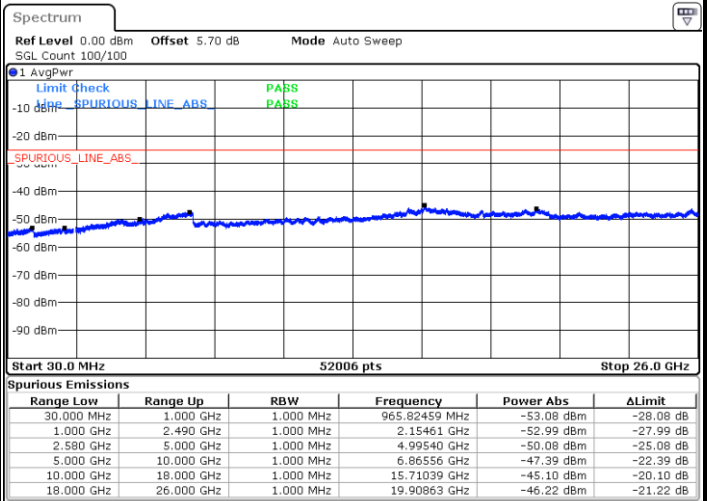

Date: 2.MAY.2019 18:56:21

Highest Channel / 16QAM

Date: 2.MAY.2019 18:57:15

LTE Band 7 / 10MHz

Lowest Channel / QPSK

Date: 2.MAY.2019 19:09:13

Lowest Channel / 16QAM

Date: 2.MAY.2019 19:10:07

LTE Band 7 / 10MHz

Middle Channel / QPSK

Middle Channel / 16QAM

Date: 2.MAY.2019 19:11:55

Date: 2.MAY.2019 19:11:01

Highest Channel / QPSK

Highest Channel / 16QAM

Date: 2.MAY.2019 19:12:49

Date: 2.MAY.2019 19:13:43

LTE Band 7 / 15MHz

Lowest Channel / QPSK

Lowest Channel / 16QAM

Date: 2 MAY.2019 19:25:43

Date: 2 MAY.2019 19:26:37

Middle Channel / QPSK

Middle Channel / 16QAM

Date: 2 MAY.2019 19:28:25

Date: 2 MAY.2019 19:27:31

LTE Band7 / 15MHz

Highest Channel / QPSK

Date: 2.MAY.2019 19:29:19

Highest Channel / 16QAM

Date: 2.MAY.2019 19:30:13

LTE Band 7 / 20MHz