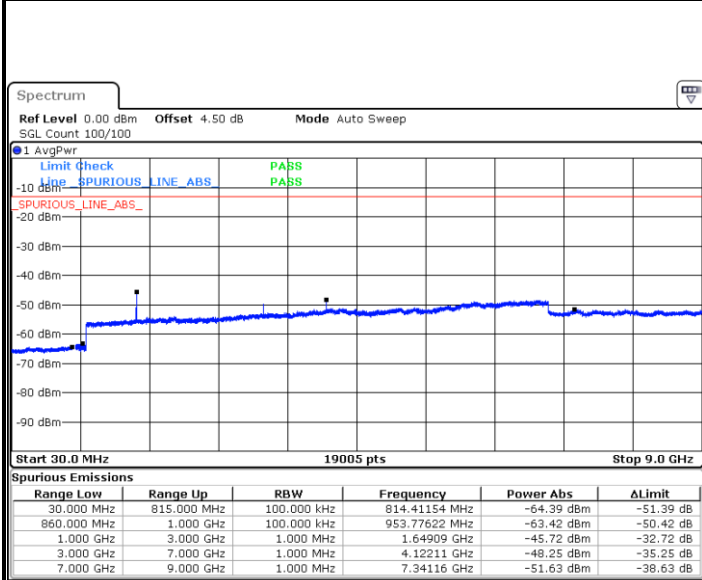

Middle Channel / 16QAM

Date: 2 MAY.2019 16:26:18

Date: 2 MAY.2019 16:27:13

Highest Channel / QPSK

Highest Channel / 16QAM

Date: 2 MAY.2019 16:35:17

Date: 2 MAY.2019 17:25:51

**LTE Band 5 / 1.4MHz**

LTE Band 5 / 3MHz

Lowest Channel / 64QAM

Middle Channel / 64QAM

Date: 2.MAY.2019 17:40:34

Date: 2.MAY.2019 17:41:28

Highest Channel / 64QAM

Date: 2.MAY.2019 17:46:18

**LTE Band 5 / 5MHz**

**Lowest Channel / 64QAM**

Date: 2.MAY.2019 17:00:13

**Middle Channel / 64QAM**

Date: 2.MAY.2019 17:01:08

**Highest Channel / 64QAM**

Date: 2.MAY.2019 17:05:58

LTE Band 5 / 10MHz

Lowest Channel / 64QAM