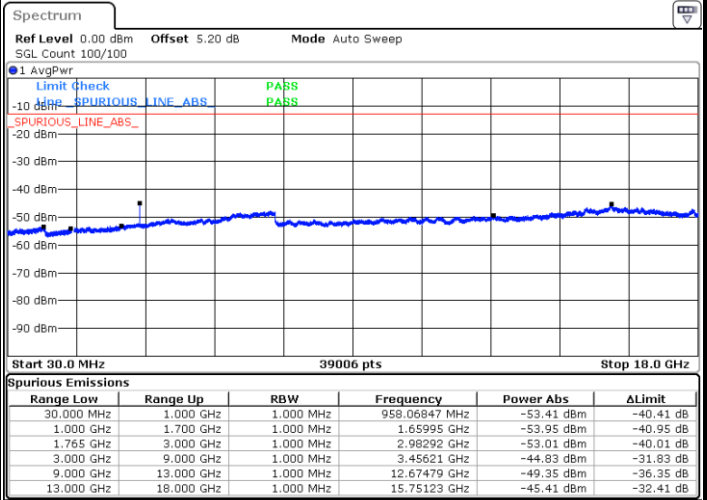

LTE Band 4 / 10MHz

Middle Channel / QPSK

Middle Channel / 16QAM

Date: 2.MAY.2019 13:01:34

Date: 2.MAY.2019 13:02:29

Highest Channel / QPSK

Highest Channel / 16QAM

Date: 2.MAY.2019 13:08:34

Date: 2.MAY.2019 13:09:28

LTE Band 4 / 15MHz

Lowest Channel / QPSK

Lowest Channel / 16QAM

Date: 2.MAY.2019 13:15:33

Date: 2.MAY.2019 13:16:28

Middle Channel / QPSK

Middle Channel / 16QAM

Date: 2.MAY.2019 13:18:02

Date: 2.MAY.2019 13:18:57

LTE Band 4 / 15MHz

Highest Channel / QPSK

Date: 2.MAY.2019 13:25:02

Highest Channel / 16QAM

Date: 2.MAY.2019 13:25:57

LTE Band 4 / 20MHz