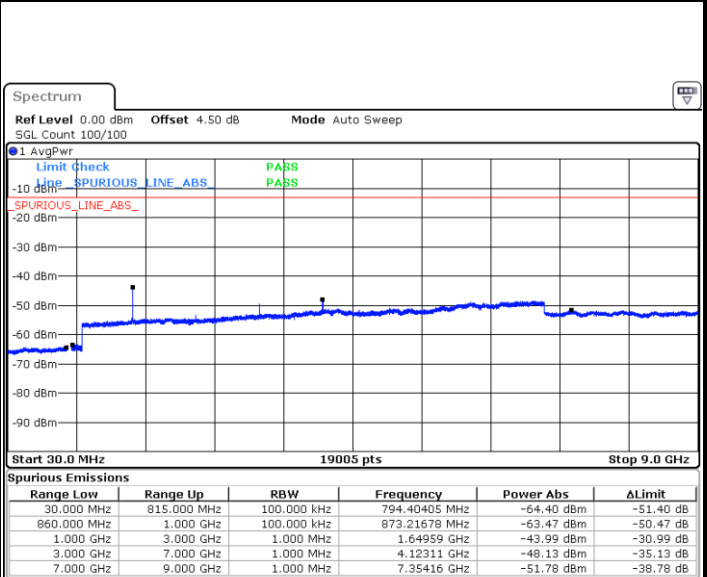

Middle Channel / QPSK

Date: 2 MAY 2019 16:05:50

Middle Channel / 16QAM

Date: 2 MAY 2019 16:06:45

LTE Band 5 / 5MHz

Highest Channel / QPSK

Date: 2.MAY.2019 16:14:50

Highest Channel / 16QAM

Date: 2.MAY.2019 16:15:45

LTE Band 5 / 10MHz

Lowest Channel / QPSK

Date: 2.MAY.2019 16:23:49

Lowest Channel / 16QAM

Date: 2.MAY.2019 16:24:44

LTE Band 5 / 10MHz

Middle Channel / QPSK

Middle Channel / 16QAM

Date: 2 MAY.2019 16:26:18

Date: 2 MAY.2019 16:27:13

Highest Channel / QPSK

Highest Channel / 16QAM

Date: 2 MAY.2019 16:35:17

Date: 2 MAY.2019 17:25:51

**LTE Band 5 / 1.4MHz**