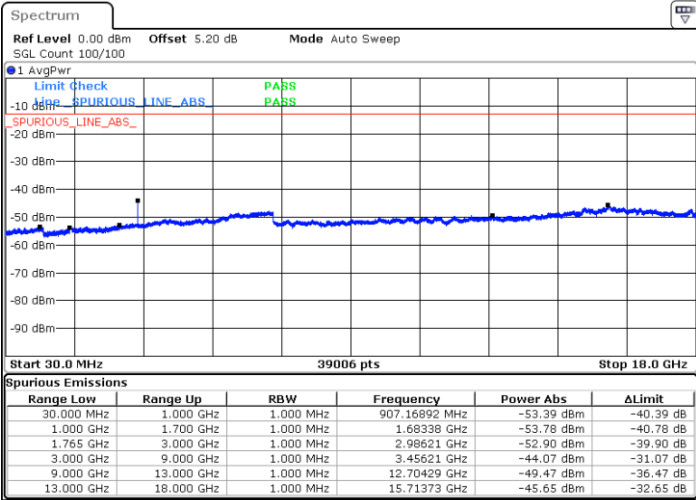

LTE Band 4 / 10MHz

Middle Channel / QPSK

Middle Channel / 16QAM

Date: 2.MAY.2019 13:01:34

Date: 2.MAY.2019 13:02:29

Highest Channel / QPSK

Highest Channel / 16QAM

Date: 2.MAY.2019 13:08:34

Date: 2.MAY.2019 13:09:28

LTE Band 4 / 15MHz

Lowest Channel / QPSK

Lowest Channel / 16QAM

Date: 2.MAY.2019 13:15:33

Date: 2.MAY.2019 13:16:28

Middle Channel / QPSK

Middle Channel / 16QAM

Date: 2.MAY.2019 13:18:02

Date: 2.MAY.2019 13:18:57

LTE Band 4 / 15MHz

Highest Channel / QPSK

Date: 2.MAY.2019 13:25:02

Highest Channel / 16QAM

Date: 2.MAY.2019 13:25:57

LTE Band 4 / 20MHz