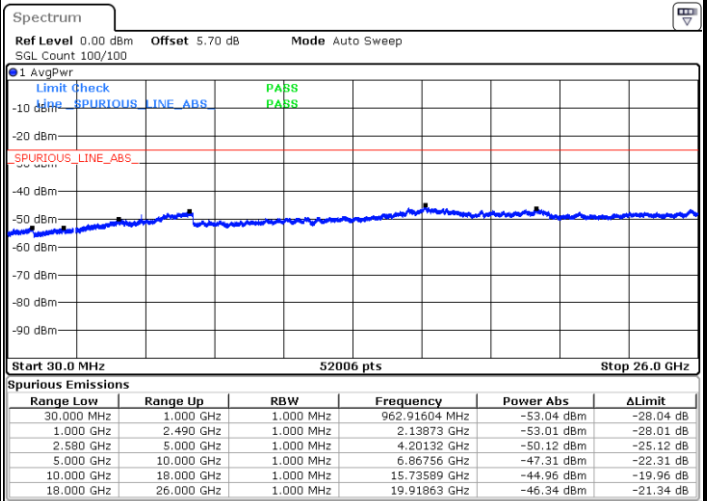

Date: 2.MAY.2019 18:56:21

Highest Channel / 16QAM

Date: 2.MAY.2019 18:57:15

LTE Band 7 / 10MHz

Lowest Channel / QPSK

Date: 2.MAY.2019 19:09:13

Lowest Channel / 16QAM

Date: 2.MAY.2019 19:10:07

LTE Band 7 / 10MHz

Middle Channel / QPSK

Middle Channel / 16QAM

Date: 2.MAY.2019 19:11:55

Date: 2.MAY.2019 19:11:01

Highest Channel / QPSK

Highest Channel / 16QAM

Date: 2.MAY.2019 19:12:49

Date: 2.MAY.2019 19:13:43

LTE Band 7 / 15MHz

Lowest Channel / QPSK

Lowest Channel / 16QAM

Date: 2 MAY.2019 19:25:43

Date: 2 MAY.2019 19:26:37

Middle Channel / QPSK

Middle Channel / 16QAM

Date: 2 MAY.2019 19:28:25

Date: 2 MAY.2019 19:27:31

LTE Band7 / 15MHz

Highest Channel / QPSK

Date: 2.MAY.2019 19:29:19

Highest Channel / 16QAM

Date: 2.MAY.2019 19:30:13

LTE Band 7 / 20MHz