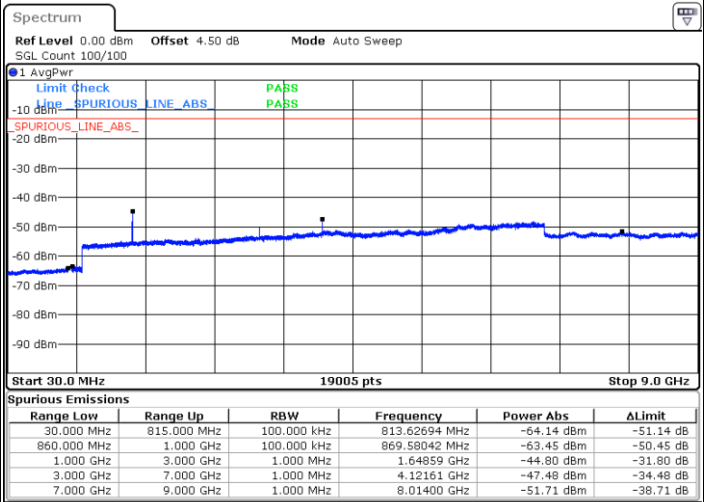

Date: 2 MAY.2019 15:51:13