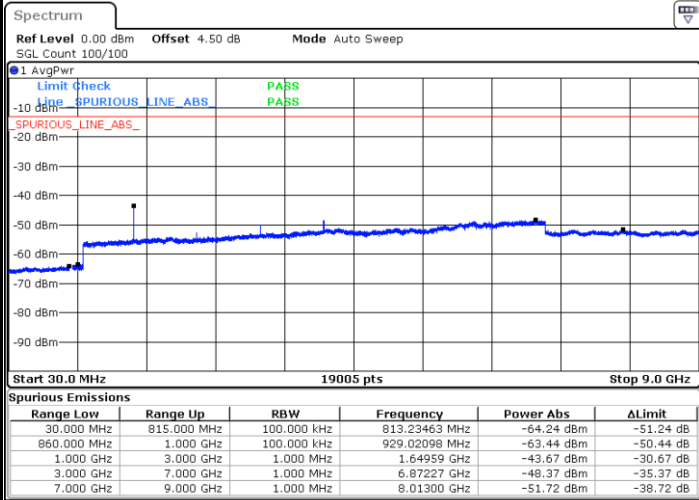

LTE Band 5 / 3MHz

Lowest Channel / 64QAM

Middle Channel / 64QAM

Date: 2.MAY.2019 17:40:34

Date: 2.MAY.2019 17:41:28

Highest Channel / 64QAM

Date: 2.MAY.2019 17:46:18

**LTE Band 5 / 5MHz**

**Lowest Channel / 64QAM**

Date: 2.MAY.2019 17:00:13

**Middle Channel / 64QAM**

Date: 2.MAY.2019 17:01:08

**Highest Channel / 64QAM**

Date: 2.MAY.2019 17:05:58

LTE Band 5 / 10MHz

Lowest Channel / 64QAM

Middle Channel / 64QAM

Date: 2 MAY 2019 17:10:27

Date: 2 MAY 2019 17:11:22

Highest Channel / 64QAM

Date: 2 MAY 2019 17:16:11

LTE Band 7 / 5MHz

Lowest Channel / QPSK

Lowest Channel / 16QAM