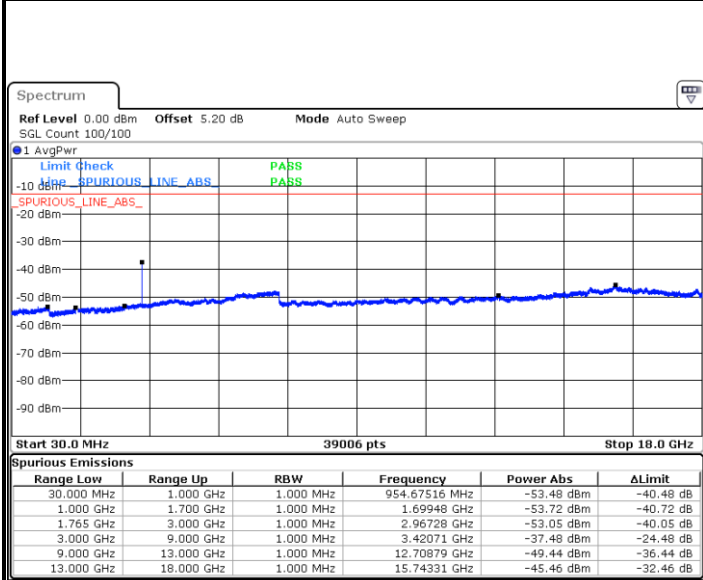

Date: 2.MAY.2019 13:35:26

Highest Channel / QPSK

Highest Channel / 16QAM

Date: 2.MAY.2019 13:41:31

Date: 2.MAY.2019 13:42:26

LTE Band 4 / 1.4MHz

Lowest Channel / 64QAM

Middle Channel / 64QAM

Date: 2.MAY.2019 13:45:55

Date: 2.MAY.2019 13:47:10

Highest Channel / 64QAM

Date: 2.MAY.2019 13:50:40

**LTE Band 4 / 3MHz**

**Lowest Channel / 64QAM**

Date: 2.MAY.2019 13:54:10

**Middle Channel / 64QAM**

Date: 2.MAY.2019 13:55:24

**Highest Channel / 64QAM**

Date: 2.MAY.2019 13:58:54

LTE Band 4 / 5MHz

Lowest Channel / 64QAM

Middle Channel / 64QAM

Date: 2.MAY.2019 14:02:24

Date: 2.MAY.2019 14:03:39

Highest Channel / 64QAM

Date: 2.MAY.2019 14:07:09

**LTE Band 4 / 10MHz**

**Lowest Channel / 64QAM**

Date: 2.MAY.2019 14:10:38

**Middle Channel / 64QAM**

Date: 2.MAY.2019 14:11:53

**Highest Channel / 64QAM**