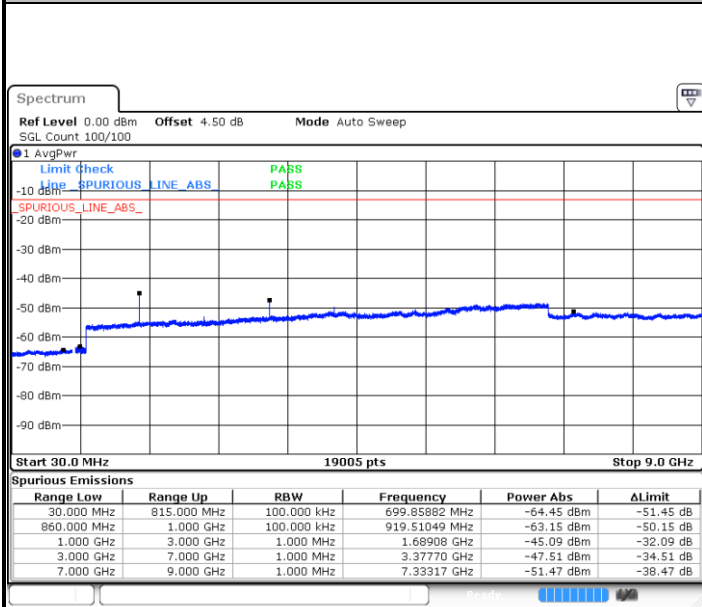

LTE Band 5 / 3MHz

Lowest Channel / 64QAM

Middle Channel / 64QAM

Date: 2.MAY.2019 17:40:34

Date: 2.MAY.2019 17:41:28

Highest Channel / 64QAM

Date: 2.MAY.2019 17:46:18

**LTE Band 5 / 5MHz**

**Lowest Channel / 64QAM**

Date: 2.MAY.2019 17:00:13

**Middle Channel / 64QAM**

Date: 2.MAY.2019 17:01:08

**Highest Channel / 64QAM**

Date: 2.MAY.2019 17:05:58

LTE Band 5 / 10MHz

Lowest Channel / 64QAM

Middle Channel / 64QAM

Date: 2 MAY 2019 17:10:27

Date: 2 MAY 2019 17:11:22

Highest Channel / 64QAM

Date: 2 MAY 2019 17:16:11

LTE Band 7 / 5MHz

Lowest Channel / QPSK

Lowest Channel / 16QAM