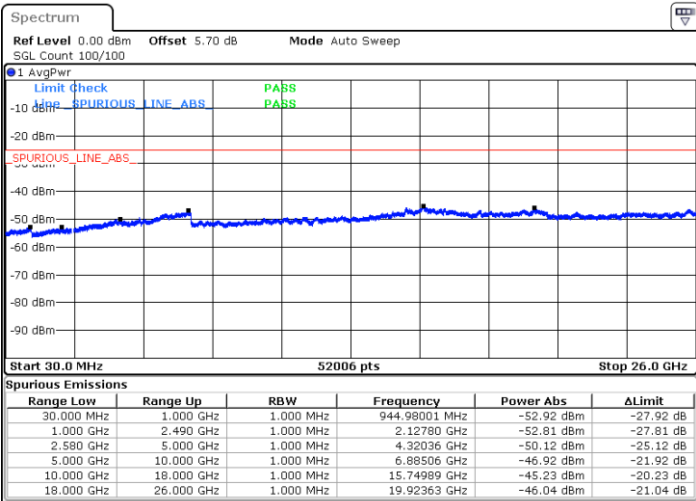

LTE Band 7 / 10MHz

Middle Channel / QPSK

Middle Channel / 16QAM

Date: 2.MAY.2019 19:11:55

Date: 2.MAY.2019 19:11:01

Highest Channel / QPSK

Highest Channel / 16QAM

Date: 2.MAY.2019 19:12:49

Date: 2.MAY.2019 19:13:43

LTE Band 7 / 15MHz

Lowest Channel / QPSK

Lowest Channel / 16QAM

Date: 2 MAY.2019 19:25:43

Date: 2 MAY.2019 19:26:37

Middle Channel / QPSK

Middle Channel / 16QAM

Date: 2 MAY.2019 19:28:25

Date: 2 MAY.2019 19:27:31

LTE Band7 / 15MHz

Highest Channel / QPSK

Date: 2.MAY.2019 19:29:19

Highest Channel / 16QAM

Date: 2.MAY.2019 19:30:13

LTE Band 7 / 20MHz