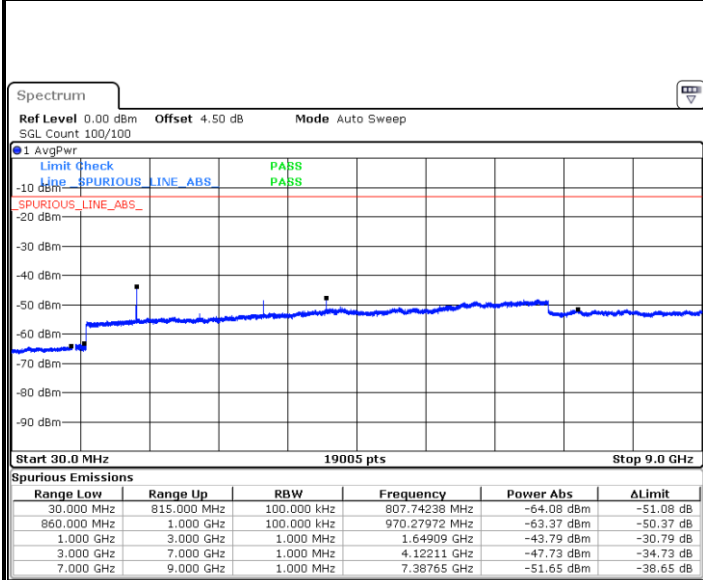

Lowest Channel / 16QAM

Date: 2.MAY.2019 18:09:12

LTE Band 5 / 3MHz

Middle Channel / QPSK

Middle Channel / 16QAM

Date: 2 MAY 2019 18:10:47

Date: 2 MAY 2019 18:11:42

Highest Channel / QPSK

Highest Channel / 16QAM

Date: 2 MAY 2019 18:19:46

Date: 2 MAY 2019 18:20:41

LTE Band 5 / 5MHz

Lowest Channel / QPSK

Date: 2 MAY 2019 17:57:48

Lowest Channel / 16QAM

Date: 2 MAY 2019 16:04:15

Middle Channel / QPSK

Date: 2 MAY 2019 16:05:50

Middle Channel / 16QAM

Date: 2 MAY 2019 16:06:45

LTE Band 5 / 5MHz

Highest Channel / QPSK

Date: 2.MAY.2019 16:14:50

Highest Channel / 16QAM