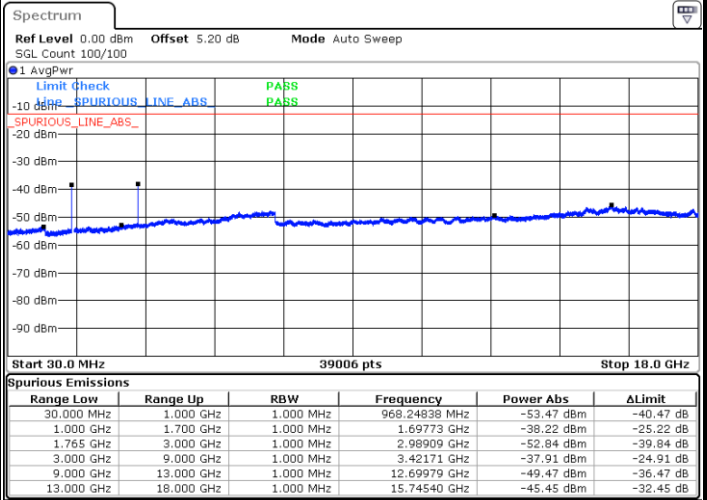

LTE Band 4 / 10MHz

Middle Channel / QPSK

Middle Channel / 16QAM

Date: 2.MAY.2019 13:01:34

Date: 2.MAY.2019 13:02:29

Highest Channel / QPSK

Highest Channel / 16QAM

Date: 2.MAY.2019 13:08:34

Date: 2.MAY.2019 13:09:28

LTE Band 4 / 15MHz

Lowest Channel / QPSK

Lowest Channel / 16QAM

Date: 2.MAY.2019 13:15:33

Date: 2.MAY.2019 13:16:28

Middle Channel / QPSK

Middle Channel / 16QAM

Date: 2.MAY.2019 13:18:02

Date: 2.MAY.2019 13:18:57

LTE Band 4 / 15MHz

Highest Channel / QPSK

Date: 2.MAY.2019 13:25:02

Highest Channel / 16QAM

Date: 2.MAY.2019 13:25:57

LTE Band 4 / 20MHz