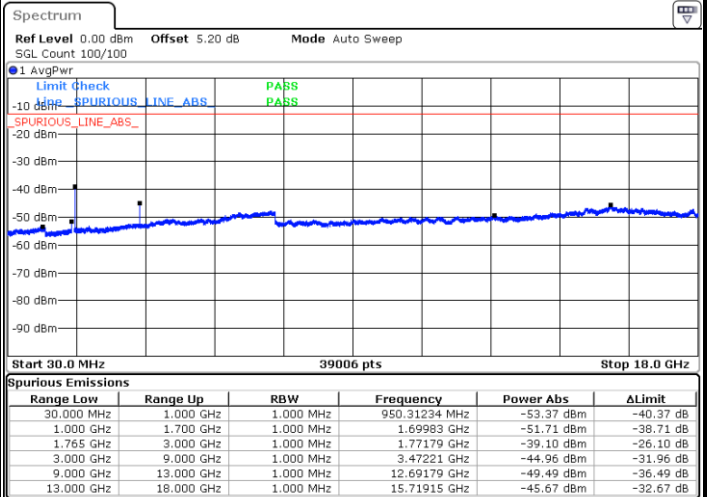

Date: 2.MAY.2019 13:18:02

Date: 2.MAY.2019 13:18:57

LTE Band 4 / 15MHz

Highest Channel / QPSK

Date: 2.MAY.2019 13:25:02

Highest Channel / 16QAM

Date: 2.MAY.2019 13:25:57

LTE Band 4 / 20MHz

Lowest Channel / QPSK

Date: 2.MAY.2019 13:32:01

Lowest Channel / 16QAM

Date: 2.MAY.2019 13:32:56

LTE Band 4 / 20MHz

Middle Channel / QPSK

Middle Channel / 16QAM

Date: 2.MAY.2019 13:34:31

Date: 2.MAY.2019 13:35:26

Highest Channel / QPSK

Highest Channel / 16QAM

Date: 2.MAY.2019 13:41:31

Date: 2.MAY.2019 13:42:26

LTE Band 4 / 1.4MHz

Lowest Channel / 64QAM

Middle Channel / 64QAM