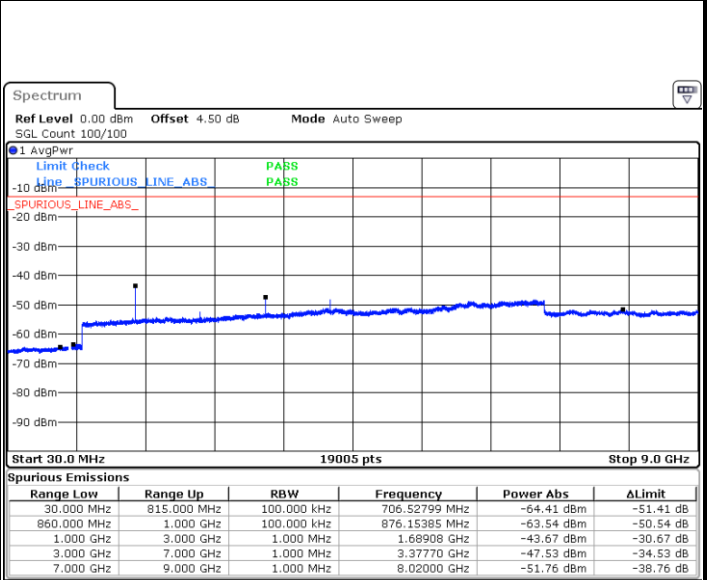

Highest Channel / 16QAM

Date: 2 MAY 2019 18:19:46

Date: 2 MAY 2019 18:20:41

LTE Band 5 / 5MHz

Lowest Channel / QPSK

Date: 2 MAY 2019 17:57:48

Lowest Channel / 16QAM

Date: 2 MAY 2019 16:04:15

Middle Channel / QPSK

Date: 2 MAY 2019 16:05:50

Middle Channel / 16QAM

Date: 2 MAY 2019 16:06:45

LTE Band 5 / 5MHz

Highest Channel / QPSK

Date: 2.MAY.2019 16:14:50

Highest Channel / 16QAM

Date: 2.MAY.2019 16:15:45

LTE Band 5 / 10MHz

Lowest Channel / QPSK

Date: 2.MAY.2019 16:23:49

Lowest Channel / 16QAM

Date: 2.MAY.2019 16:24:44

LTE Band 5 / 10MHz

Middle Channel / QPSK

Middle Channel / 16QAM

Date: 2 MAY.2019 16:26:18

Date: 2 MAY.2019 16:27:13

Highest Channel / QPSK

Highest Channel / 16QAM

Date: 2 MAY.2019 16:35:17

Date: 2 MAY.2019 17:25:51

**LTE Band 5 / 1.4MHz**