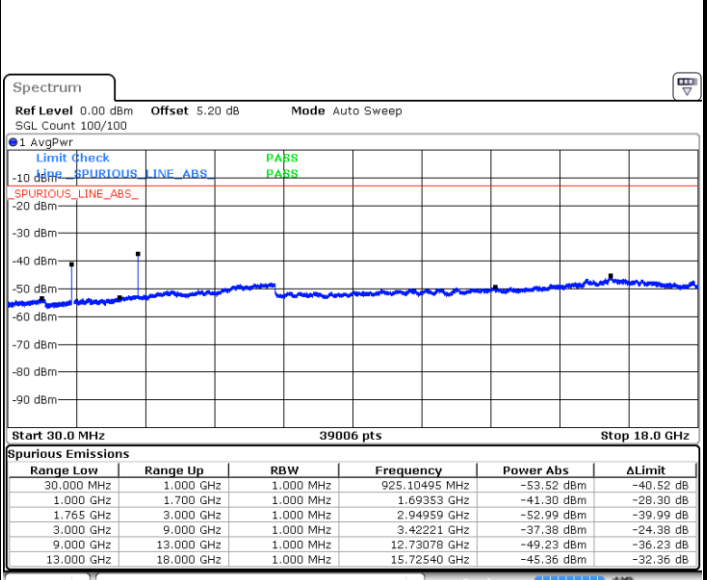

Date: 2.MAY.2019 13:18:02

Date: 2.MAY.2019 13:18:57

LTE Band 4 / 15MHz

Highest Channel / QPSK

Date: 2.MAY.2019 13:25:02

Highest Channel / 16QAM

Date: 2.MAY.2019 13:25:57

LTE Band 4 / 20MHz

Lowest Channel / QPSK

Date: 2.MAY.2019 13:32:01

Lowest Channel / 16QAM

Date: 2.MAY.2019 13:32:56

LTE Band 4 / 20MHz

Middle Channel / QPSK

Middle Channel / 16QAM

Date: 2.MAY.2019 13:34:31

Date: 2.MAY.2019 13:35:26

Highest Channel / QPSK

Highest Channel / 16QAM

Date: 2.MAY.2019 13:41:31

Date: 2.MAY.2019 13:42:26

LTE Band 4 / 1.4MHz

Lowest Channel / 64QAM

Middle Channel / 64QAM