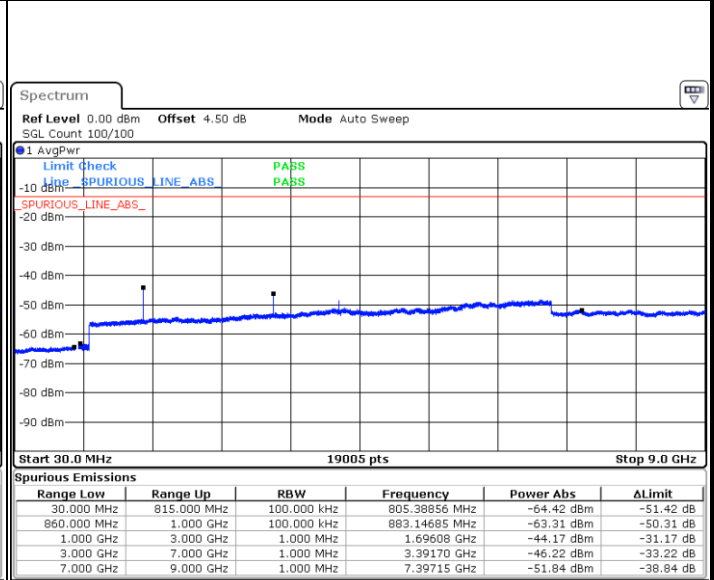

**LTE Band 4 / 20MHz**

**Lowest Channel / 64QAM**

Date: 2 MAY.2019 14:27:07

**Middle Channel / 64QAM**

Date: 2 MAY.2019 14:28:22

**Highest Channel / 64QAM**

Date: 2 MAY.2019 14:31:52

LTE Band 5 / 1.4MHz

Lowest Channel / QPSK

Lowest Channel / 16QAM

Date: 2 MAY.2019 15:48:43

Date: 2 MAY.2019 15:51:13

Middle Channel / QPSK

Middle Channel / 16QAM

Date: 2 MAY.2019 15:52:48

Date: 2 MAY.2019 15:53:42

LTE Band 5 / 1.4MHz

Highest Channel / QPSK

Date: 2.MAY.2019 16:01:46

Highest Channel / 16QAM

Date: 2.MAY.2019 16:02:41

LTE Band 5 / 3MHz

Lowest Channel / QPSK

Date: 2.MAY.2019 18:08:18