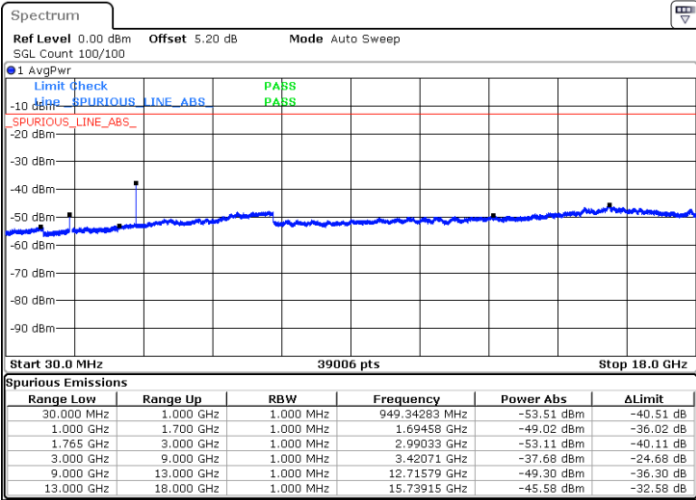

Lowest Channel / QPSK

Date: 2.MAY.2019 13:32:01

Lowest Channel / 16QAM

Date: 2.MAY.2019 13:32:56

LTE Band 4 / 20MHz

Middle Channel / QPSK

Middle Channel / 16QAM

Date: 2.MAY.2019 13:34:31

Date: 2.MAY.2019 13:35:26

Highest Channel / QPSK

Highest Channel / 16QAM

Date: 2.MAY.2019 13:41:31

Date: 2.MAY.2019 13:42:26

LTE Band 4 / 1.4MHz

Lowest Channel / 64QAM

Middle Channel / 64QAM

Date: 2.MAY.2019 13:45:55

Date: 2.MAY.2019 13:47:10

Highest Channel / 64QAM

Date: 2.MAY.2019 13:50:40

**LTE Band 4 / 3MHz**

**Lowest Channel / 64QAM**

Date: 2.MAY.2019 13:54:10

**Middle Channel / 64QAM**