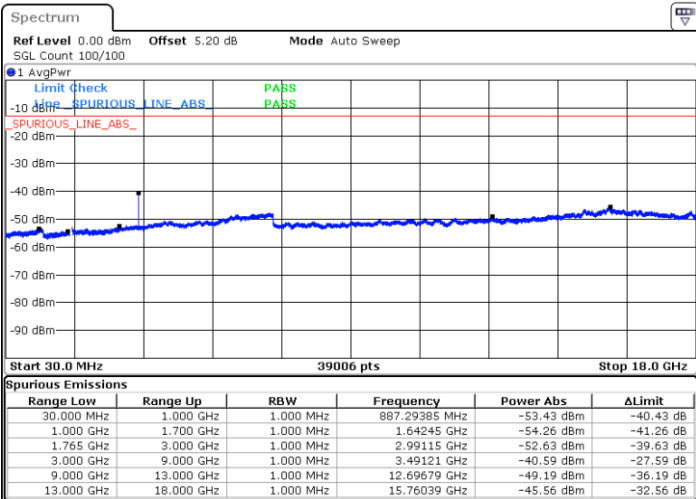

LTE Band 4 / 10MHz

Middle Channel / QPSK

Middle Channel / 16QAM

Date: 2.MAY.2019 13:01:34

Date: 2.MAY.2019 13:02:29

Highest Channel / QPSK

Highest Channel / 16QAM

Date: 2.MAY.2019 13:08:34

Date: 2.MAY.2019 13:09:28

LTE Band 4 / 15MHz

Lowest Channel / QPSK

Lowest Channel / 16QAM

Date: 2.MAY.2019 13:15:33

Date: 2.MAY.2019 13:16:28

Middle Channel / QPSK

Middle Channel / 16QAM