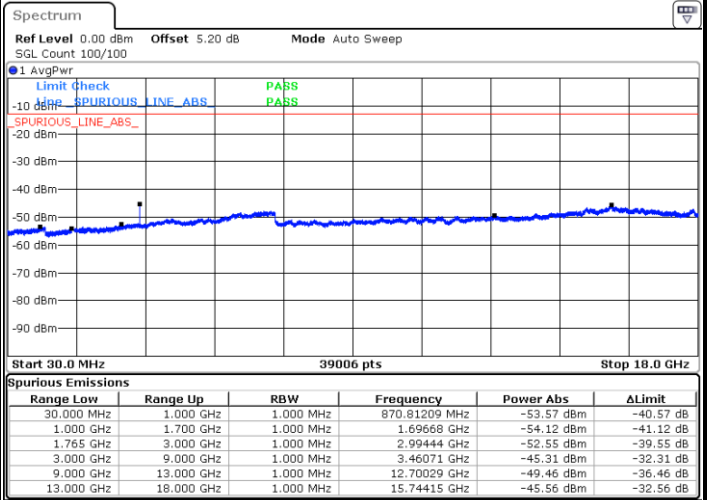

Date: 2.MAY.2019 13:55:24

**Highest Channel / 64QAM**

Date: 2.MAY.2019 13:58:54

LTE Band 4 / 5MHz

Lowest Channel / 64QAM

Middle Channel / 64QAM

Date: 2.MAY.2019 14:02:24

Date: 2.MAY.2019 14:03:39

Highest Channel / 64QAM

Date: 2.MAY.2019 14:07:09

**LTE Band 4 / 10MHz**

**Lowest Channel / 64QAM**

Date: 2.MAY.2019 14:10:38

**Middle Channel / 64QAM**

Date: 2.MAY.2019 14:11:53

**Highest Channel / 64QAM**