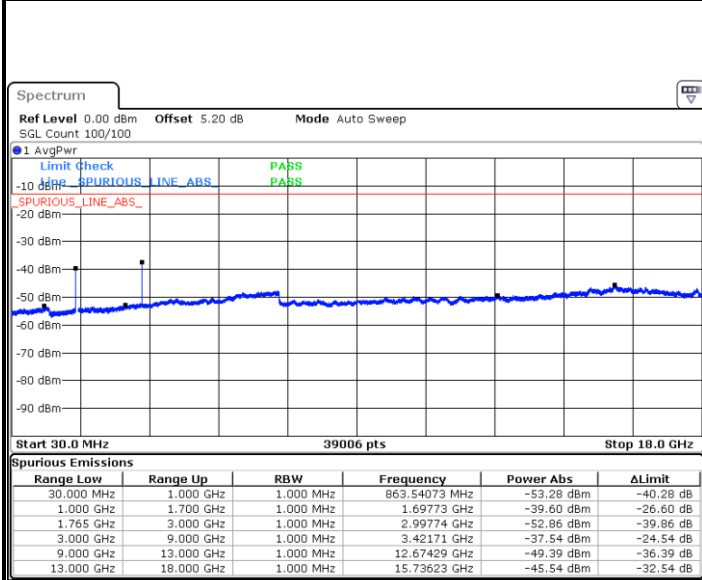

Date: 2.MAY.2019 13:55:24

**Highest Channel / 64QAM**

Date: 2.MAY.2019 13:58:54

LTE Band 4 / 5MHz

Lowest Channel / 64QAM

Middle Channel / 64QAM

Date: 2.MAY.2019 14:02:24

Date: 2.MAY.2019 14:03:39

Highest Channel / 64QAM

Date: 2.MAY.2019 14:07:09

**LTE Band 4 / 10MHz**

**Lowest Channel / 64QAM**

Date: 2.MAY.2019 14:10:38

**Middle Channel / 64QAM**

Date: 2.MAY.2019 14:11:53

**Highest Channel / 64QAM**

Date: 2.MAY.2019 14:15:23

**LTE Band 4 / 15MHz**

**Lowest Channel / 64QAM**

Date: 2.MAY.2019 14:18:53

**Middle Channel / 64QAM**

Date: 2.MAY.2019 14:20:08

**Highest Channel / 64QAM**

Date: 2.MAY.2019 14:23:37

**LTE Band 4 / 20MHz**

**Lowest Channel / 64QAM**

Date: 2 MAY.2019 14:27:07

**Middle Channel / 64QAM**

Date: 2 MAY.2019 14:28:22

**Highest Channel / 64QAM**

Date: 2 MAY.2019 14:31:52

LTE Band 5 / 1.4MHz