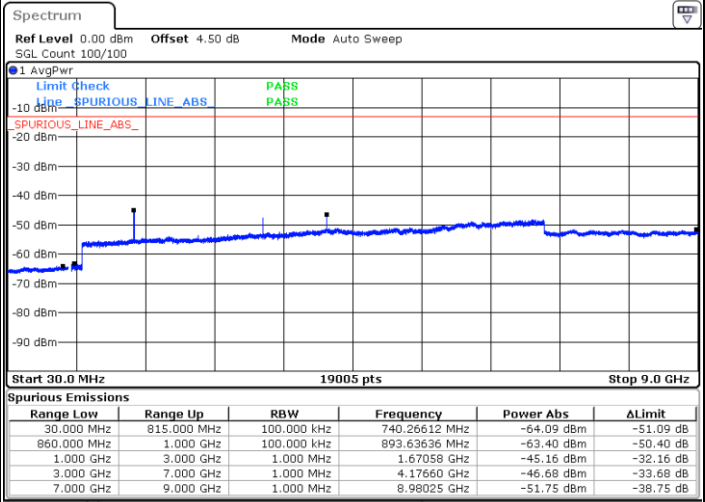

LTE Band 5 / 1.4MHz

Highest Channel / QPSK

Date: 2.MAY.2019 16:01:46

Highest Channel / 16QAM

Date: 2.MAY.2019 16:02:41

LTE Band 5 / 3MHz

Lowest Channel / QPSK

Date: 2.MAY.2019 18:08:18

Lowest Channel / 16QAM

Date: 2.MAY.2019 18:09:12

LTE Band 5 / 3MHz

Middle Channel / QPSK

Middle Channel / 16QAM

Date: 2 MAY 2019 18:10:47

Date: 2 MAY 2019 18:11:42

Highest Channel / QPSK

Highest Channel / 16QAM

Date: 2 MAY 2019 18:19:46

Date: 2 MAY 2019 18:20:41

LTE Band 5 / 5MHz

Lowest Channel / QPSK

Date: 2 MAY 2019 17:57:48

Lowest Channel / 16QAM

Date: 2 MAY 2019 16:04:15