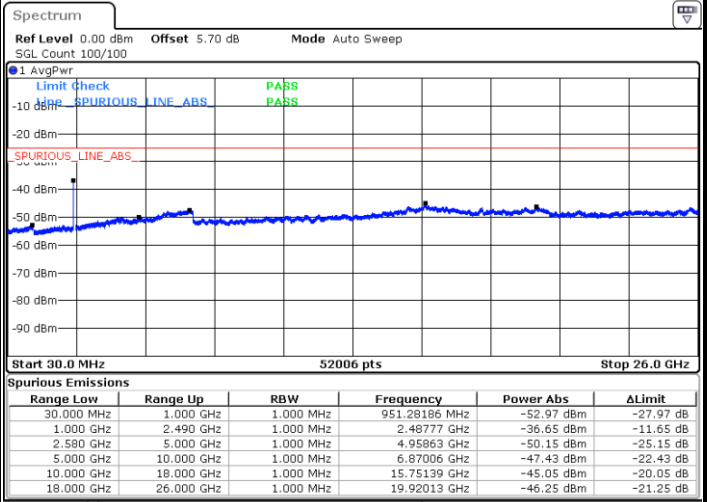

Date: 2.MAY.2019 18:56:21

Highest Channel / 16QAM

Date: 2.MAY.2019 18:57:15

LTE Band 7 / 10MHz

Lowest Channel / QPSK

Date: 2.MAY.2019 19:09:13

Lowest Channel / 16QAM

Date: 2.MAY.2019 19:10:07

LTE Band 7 / 10MHz

Middle Channel / QPSK

Middle Channel / 16QAM

Date: 2.MAY.2019 19:11:55

Date: 2.MAY.2019 19:11:01

Highest Channel / QPSK

Highest Channel / 16QAM

Date: 2.MAY.2019 19:12:49

Date: 2.MAY.2019 19:13:43

LTE Band 7 / 15MHz

Lowest Channel / QPSK

Lowest Channel / 16QAM

Date: 2 MAY.2019 19:25:43

Date: 2 MAY.2019 19:26:37

Middle Channel / QPSK

Middle Channel / 16QAM