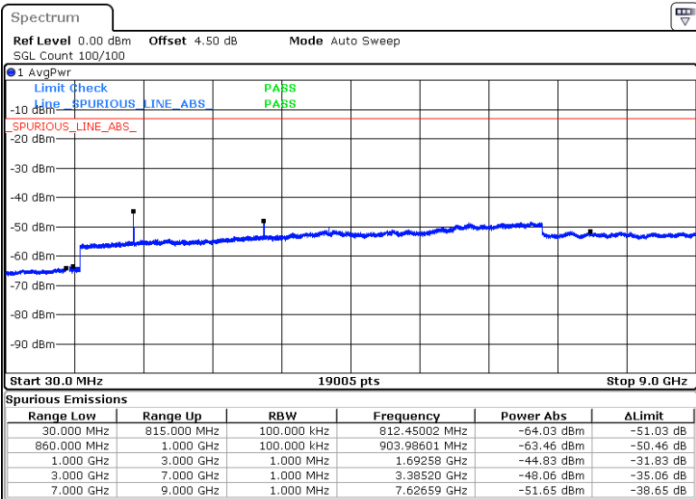

Middle Channel / 16QAM

Date: 2 MAY.2019 16:26:18

Date: 2 MAY.2019 16:27:13

Highest Channel / QPSK

Highest Channel / 16QAM

Date: 2 MAY.2019 16:35:17

Date: 2 MAY.2019 17:25:51

**LTE Band 5 / 1.4MHz**

LTE Band 5 / 3MHz

Lowest Channel / 64QAM

Middle Channel / 64QAM

Date: 2.MAY.2019 17:40:34

Date: 2.MAY.2019 17:41:28

Highest Channel / 64QAM

Date: 2.MAY.2019 17:46:18

**LTE Band 5 / 5MHz**

**Lowest Channel / 64QAM**

Date: 2.MAY.2019 17:00:13

**Middle Channel / 64QAM**

Date: 2.MAY.2019 17:01:08

**Highest Channel / 64QAM**

Date: 2.MAY.2019 17:05:58

LTE Band 5 / 10MHz

Lowest Channel / 64QAM