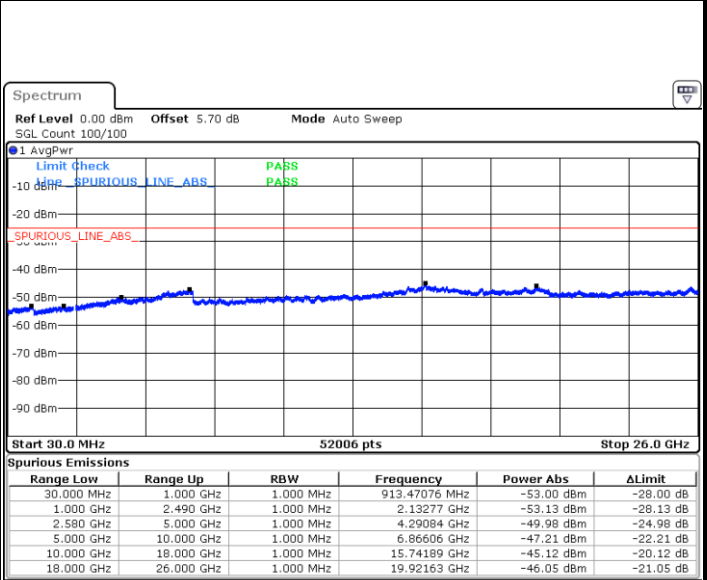

**Lowest Channel / 64QAM**

Date: 2.MAY.2019 17:00:13

**Middle Channel / 64QAM**

Date: 2.MAY.2019 17:01:08

**Highest Channel / 64QAM**

Date: 2.MAY.2019 17:05:58

LTE Band 5 / 10MHz

Lowest Channel / 64QAM

Middle Channel / 64QAM

Date: 2 MAY 2019 17:10:27

Date: 2 MAY 2019 17:11:22

Highest Channel / 64QAM

Date: 2 MAY 2019 17:16:11

LTE Band 7 / 5MHz

Lowest Channel / QPSK

Lowest Channel / 16QAM

Date: 2.MAY.2019 18:42:13

Date: 2.MAY.2019 18:53:39

Middle Channel / QPSK

Middle Channel / 16QAM

Date: 2.MAY.2019 18:55:27

Date: 2.MAY.2019 18:54:33

LTE Band 7 / 5MHz

Highest Channel / QPSK

Date: 2.MAY.2019 18:56:21

Highest Channel / 16QAM

Date: 2.MAY.2019 18:57:15

LTE Band 7 / 10MHz

Lowest Channel / QPSK

Date: 2.MAY.2019 19:09:13

Lowest Channel / 16QAM

Date: 2.MAY.2019 19:10:07