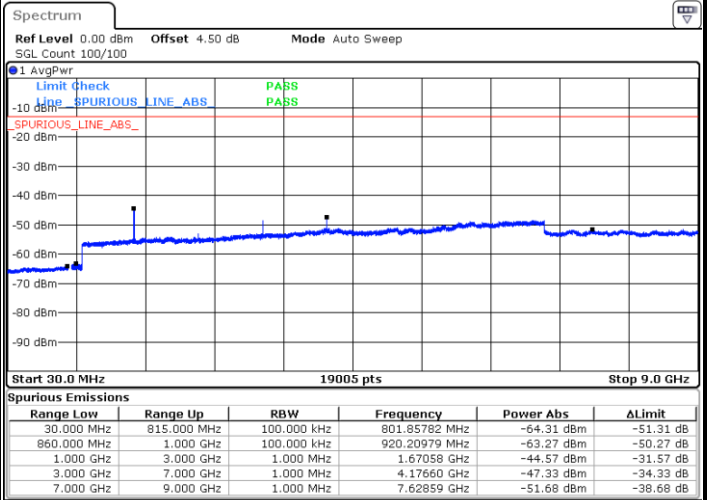

Date: 2.MAY.2019 16:15:45

LTE Band 5 / 10MHz

Lowest Channel / QPSK

Date: 2.MAY.2019 16:23:49

Lowest Channel / 16QAM

Date: 2.MAY.2019 16:24:44

LTE Band 5 / 10MHz

Middle Channel / QPSK

Middle Channel / 16QAM

Date: 2 MAY.2019 16:26:18

Date: 2 MAY.2019 16:27:13

Highest Channel / QPSK

Highest Channel / 16QAM

Date: 2 MAY.2019 16:35:17

Date: 2 MAY.2019 17:25:51

**LTE Band 5 / 1.4MHz**

LTE Band 5 / 3MHz

Lowest Channel / 64QAM

Middle Channel / 64QAM

Date: 2.MAY.2019 17:40:34

Date: 2.MAY.2019 17:41:28

Highest Channel / 64QAM

Date: 2.MAY.2019 17:46:18

**LTE Band 5 / 5MHz**