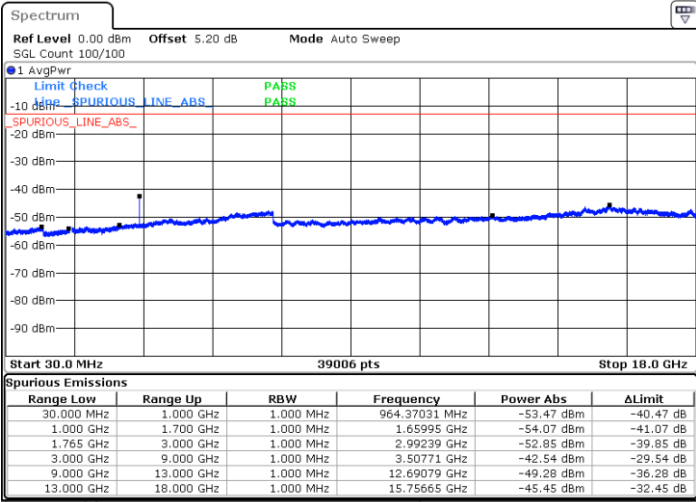

Lowest Channel / QPSK

Date: 2.MAY.2019 13:32:01

Lowest Channel / 16QAM

Date: 2.MAY.2019 13:32:56

LTE Band 4 / 20MHz

Middle Channel / QPSK

Middle Channel / 16QAM

Date: 2.MAY.2019 13:34:31

Date: 2.MAY.2019 13:35:26

Highest Channel / QPSK

Highest Channel / 16QAM

Date: 2.MAY.2019 13:41:31

Date: 2.MAY.2019 13:42:26

LTE Band 4 / 1.4MHz

Lowest Channel / 64QAM

Middle Channel / 64QAM

Date: 2.MAY.2019 13:45:55

Date: 2.MAY.2019 13:47:10

Highest Channel / 64QAM

Date: 2.MAY.2019 13:50:40

**LTE Band 4 / 3MHz**

**Lowest Channel / 64QAM**

Date: 2.MAY.2019 13:54:10

**Middle Channel / 64QAM**