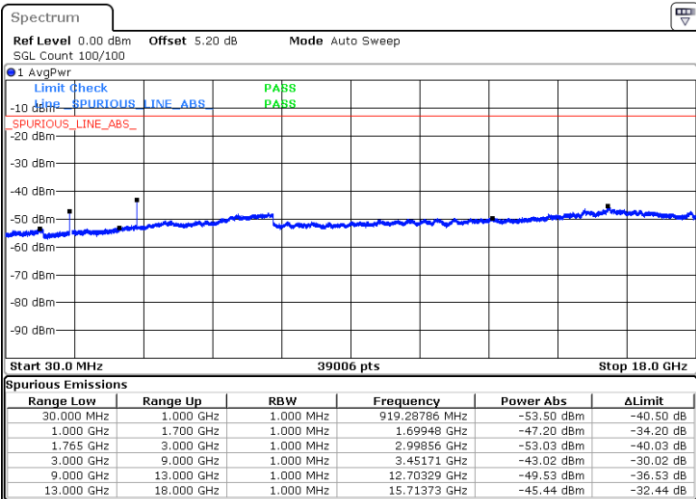

LTE Band 4 / 10MHz

Middle Channel / QPSK

Middle Channel / 16QAM

Date: 2.MAY.2019 13:01:34

Date: 2.MAY.2019 13:02:29

Highest Channel / QPSK

Highest Channel / 16QAM

Date: 2.MAY.2019 13:08:34

Date: 2.MAY.2019 13:09:28

LTE Band 4 / 15MHz

Lowest Channel / QPSK

Lowest Channel / 16QAM

Date: 2.MAY.2019 13:15:33

Date: 2.MAY.2019 13:16:28

Middle Channel / QPSK

Middle Channel / 16QAM

Date: 2.MAY.2019 13:18:02

Date: 2.MAY.2019 13:18:57

LTE Band 4 / 15MHz

Highest Channel / QPSK

Date: 2.MAY.2019 13:25:02

Highest Channel / 16QAM

Date: 2.MAY.2019 13:25:57

LTE Band 4 / 20MHz