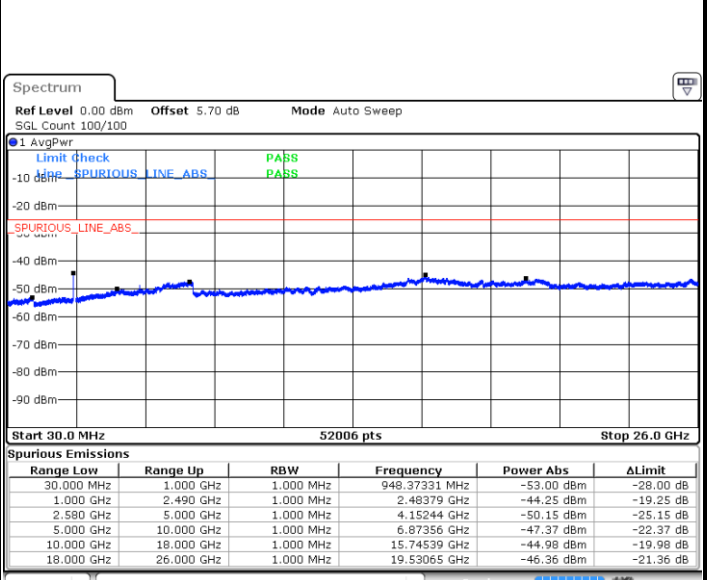

LTE Band 7 / 10MHz

Middle Channel / QPSK

Middle Channel / 16QAM

Date: 2.MAY.2019 19:11:55

Date: 2.MAY.2019 19:11:01

Highest Channel / QPSK

Highest Channel / 16QAM

Date: 2.MAY.2019 19:12:49

Date: 2.MAY.2019 19:13:43

LTE Band 7 / 15MHz

Lowest Channel / QPSK

Lowest Channel / 16QAM

Date: 2 MAY.2019 19:25:43

Date: 2 MAY.2019 19:26:37

Middle Channel / QPSK

Middle Channel / 16QAM

Date: 2 MAY.2019 19:28:25

Date: 2 MAY.2019 19:27:31

LTE Band7 / 15MHz

Highest Channel / QPSK

Date: 2.MAY.2019 19:29:19

Highest Channel / 16QAM

Date: 2.MAY.2019 19:30:13

LTE Band 7 / 20MHz

Lowest Channel / QPSK

Date: 2.MAY.2019 19:42:13

Lowest Channel / 16QAM

Date: 2.MAY.2019 19:43:07