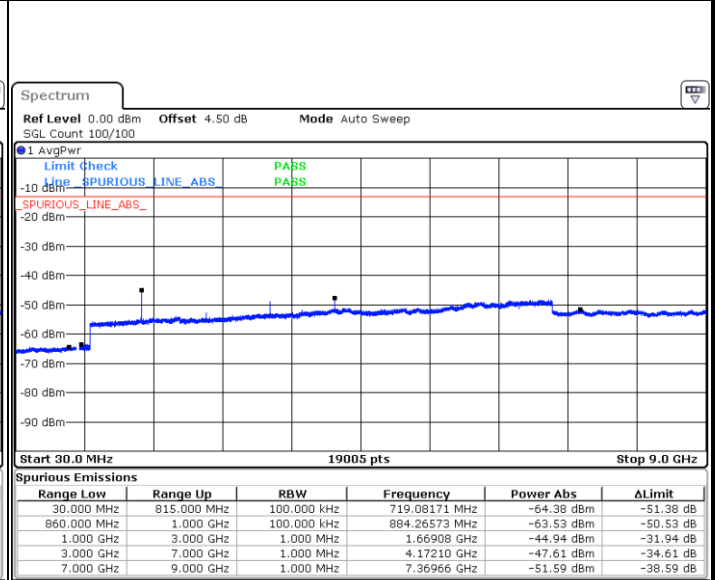

Middle Channel / 16QAM

Date: 2 MAY.2019 16:26:18

Date: 2 MAY.2019 16:27:13

Highest Channel / QPSK

Highest Channel / 16QAM

Date: 2 MAY.2019 16:35:17

Date: 2 MAY.2019 17:25:51

**LTE Band 5 / 1.4MHz**

LTE Band 5 / 3MHz

Lowest Channel / 64QAM

Middle Channel / 64QAM

Date: 2.MAY.2019 17:40:34

Date: 2.MAY.2019 17:41:28

Highest Channel / 64QAM

Date: 2.MAY.2019 17:46:18

**LTE Band 5 / 5MHz**

**Lowest Channel / 64QAM**

Date: 2.MAY.2019 17:00:13

**Middle Channel / 64QAM**

Date: 2.MAY.2019 17:01:08

**Highest Channel / 64QAM**

Date: 2.MAY.2019 17:05:58

LTE Band 5 / 10MHz

Lowest Channel / 64QAM

Middle Channel / 64QAM

Date: 2 MAY 2019 17:10:27

Date: 2 MAY 2019 17:11:22

Highest Channel / 64QAM

Date: 2 MAY 2019 17:16:11

LTE Band 7 / 5MHz

Lowest Channel / QPSK

Lowest Channel / 16QAM