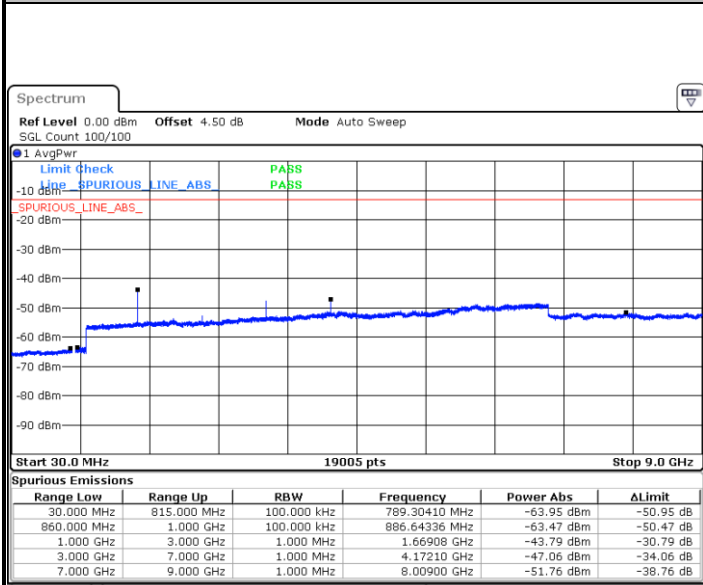

Lowest Channel / 16QAM

Date: 2.MAY.2019 18:09:12

LTE Band 5 / 3MHz

Middle Channel / QPSK

Middle Channel / 16QAM

Date: 2 MAY 2019 18:10:47

Date: 2 MAY 2019 18:11:42

Highest Channel / QPSK

Highest Channel / 16QAM

Date: 2 MAY 2019 18:19:46

Date: 2 MAY 2019 18:20:41

LTE Band 5 / 5MHz

Lowest Channel / QPSK

Date: 2 MAY 2019 17:57:48

Lowest Channel / 16QAM

Date: 2 MAY 2019 16:04:15

Middle Channel / QPSK

Date: 2 MAY 2019 16:05:50

Middle Channel / 16QAM

Date: 2 MAY 2019 16:06:45

LTE Band 5 / 5MHz

Highest Channel / QPSK

Date: 2.MAY.2019 16:14:50

Highest Channel / 16QAM