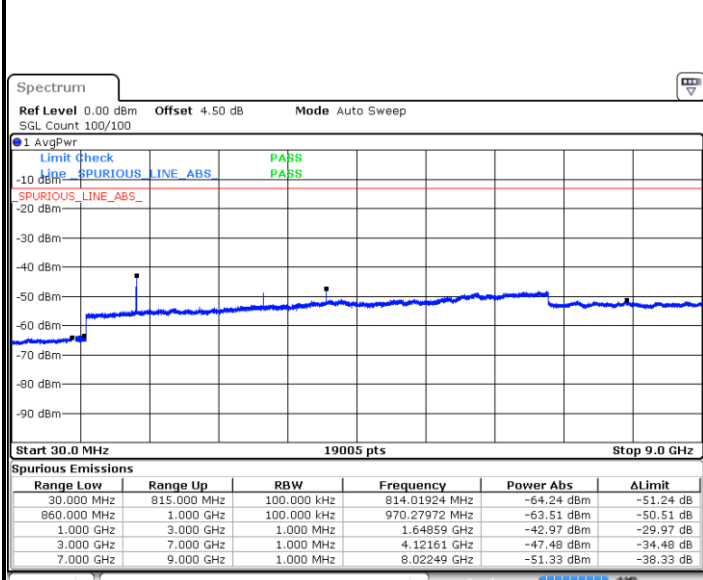

Lowest Channel / QPSK

Lowest Channel / 16QAM

Date: 2 MAY.2019 15:48:43

Date: 2 MAY.2019 15:51:13

Middle Channel / QPSK

Middle Channel / 16QAM

Date: 2 MAY.2019 15:52:48

Date: 2 MAY.2019 15:53:42

LTE Band 5 / 1.4MHz

Highest Channel / QPSK

Date: 2.MAY.2019 16:01:46

Highest Channel / 16QAM

Date: 2.MAY.2019 16:02:41

LTE Band 5 / 3MHz

Lowest Channel / QPSK

Date: 2.MAY.2019 18:08:18

Lowest Channel / 16QAM

Date: 2.MAY.2019 18:09:12

LTE Band 5 / 3MHz

Middle Channel / QPSK

Middle Channel / 16QAM

Date: 2 MAY 2019 18:10:47

Date: 2 MAY 2019 18:11:42

Highest Channel / QPSK

Highest Channel / 16QAM

Date: 2 MAY 2019 18:19:46

Date: 2 MAY 2019 18:20:41

LTE Band 5 / 5MHz

Lowest Channel / QPSK

Date: 2 MAY 2019 17:57:48

Lowest Channel / 16QAM

Date: 2 MAY 2019 16:04:15