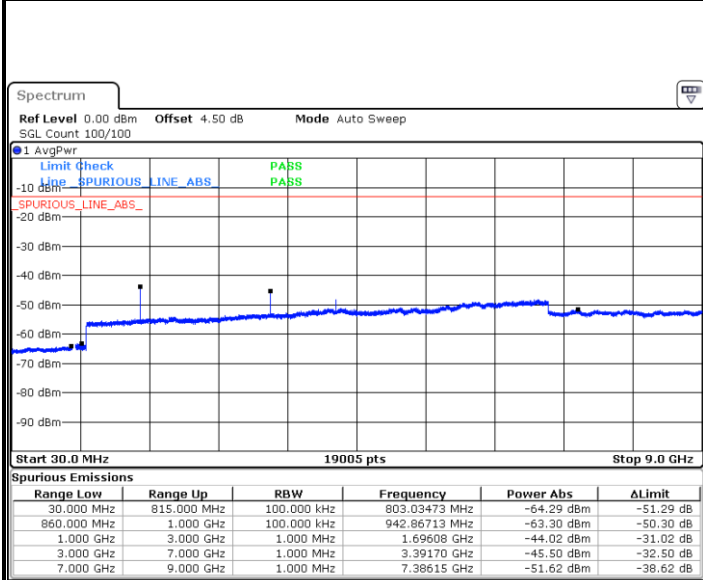

**LTE Band 4 / 20MHz**

**Lowest Channel / 64QAM**

Date: 2 MAY.2019 14:27:07

**Middle Channel / 64QAM**

Date: 2 MAY.2019 14:28:22

**Highest Channel / 64QAM**

Date: 2 MAY.2019 14:31:52

LTE Band 5 / 1.4MHz

Lowest Channel / QPSK

Lowest Channel / 16QAM

Date: 2 MAY.2019 15:48:43

Date: 2 MAY.2019 15:51:13

Middle Channel / QPSK

Middle Channel / 16QAM

Date: 2 MAY.2019 15:52:48

Date: 2 MAY.2019 15:53:42

LTE Band 5 / 1.4MHz

Highest Channel / QPSK

Date: 2.MAY.2019 16:01:46

Highest Channel / 16QAM

Date: 2.MAY.2019 16:02:41

LTE Band 5 / 3MHz

Lowest Channel / QPSK

Date: 2.MAY.2019 18:08:18