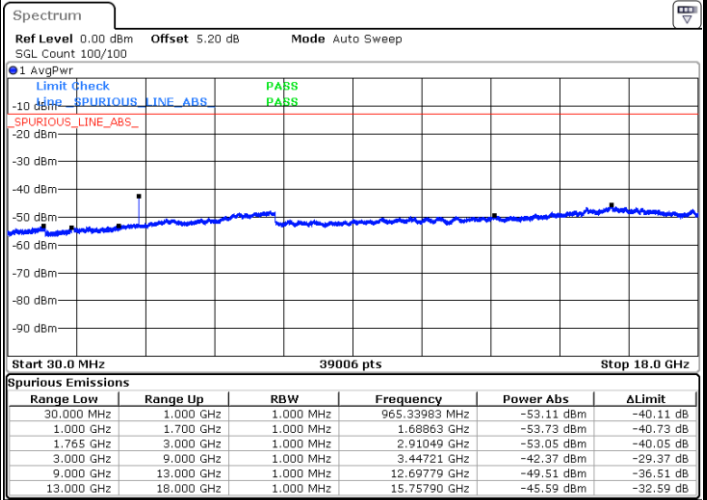

Date: 2.MAY.2019 13:18:02

Date: 2.MAY.2019 13:18:57

LTE Band 4 / 15MHz

Highest Channel / QPSK

Date: 2.MAY.2019 13:25:02

Highest Channel / 16QAM

Date: 2.MAY.2019 13:25:57

LTE Band 4 / 20MHz

Lowest Channel / QPSK

Date: 2.MAY.2019 13:32:01

Lowest Channel / 16QAM

Date: 2.MAY.2019 13:32:56

LTE Band 4 / 20MHz

Middle Channel / QPSK

Middle Channel / 16QAM

Date: 2.MAY.2019 13:34:31

Date: 2.MAY.2019 13:35:26

Highest Channel / QPSK

Highest Channel / 16QAM

Date: 2.MAY.2019 13:41:31

Date: 2.MAY.2019 13:42:26

LTE Band 4 / 1.4MHz

Lowest Channel / 64QAM

Middle Channel / 64QAM