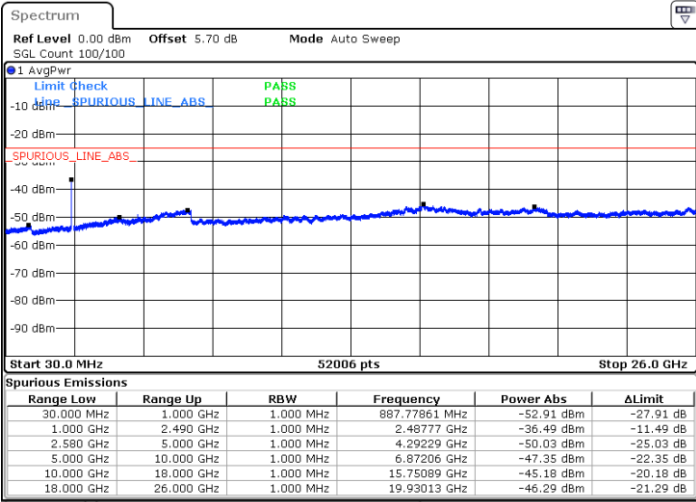

Date: 2.MAY.2019 18:56:21

Highest Channel / 16QAM

Date: 2.MAY.2019 18:57:15

LTE Band 7 / 10MHz

Lowest Channel / QPSK

Date: 2.MAY.2019 19:09:13

Lowest Channel / 16QAM

Date: 2.MAY.2019 19:10:07

LTE Band 7 / 10MHz

Middle Channel / QPSK

Middle Channel / 16QAM

Date: 2.MAY.2019 19:11:55

Date: 2.MAY.2019 19:11:01

Highest Channel / QPSK

Highest Channel / 16QAM

Date: 2.MAY.2019 19:12:49

Date: 2.MAY.2019 19:13:43

LTE Band 7 / 15MHz

Lowest Channel / QPSK

Lowest Channel / 16QAM

Date: 2 MAY.2019 19:25:43

Date: 2 MAY.2019 19:26:37

Middle Channel / QPSK

Middle Channel / 16QAM

Date: 2 MAY.2019 19:28:25

Date: 2 MAY.2019 19:27:31

LTE Band7 / 15MHz

Highest Channel / QPSK

Date: 2.MAY.2019 19:29:19

Highest Channel / 16QAM

Date: 2.MAY.2019 19:30:13

LTE Band 7 / 20MHz