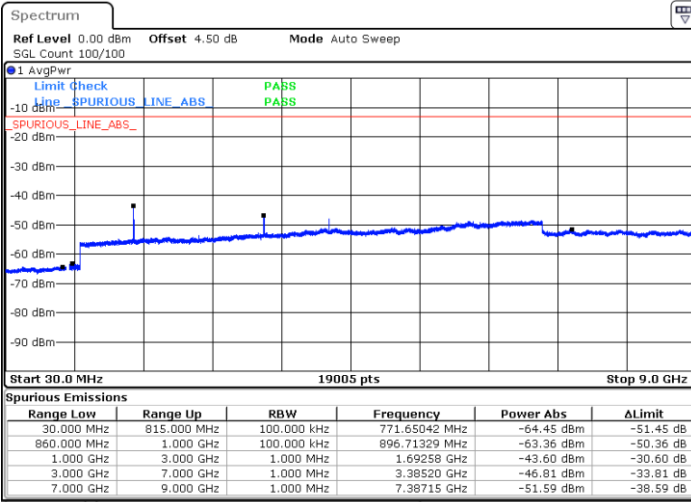

LTE Band 5 / 1.4MHz

Highest Channel / QPSK

Date: 2.MAY.2019 16:01:46

Highest Channel / 16QAM

Date: 2.MAY.2019 16:02:41

LTE Band 5 / 3MHz

Lowest Channel / QPSK

Date: 2.MAY.2019 18:08:18

Lowest Channel / 16QAM

Date: 2.MAY.2019 18:09:12

LTE Band 5 / 3MHz

Middle Channel / QPSK

Middle Channel / 16QAM

Date: 2 MAY 2019 18:10:47

Date: 2 MAY 2019 18:11:42

Highest Channel / QPSK

Highest Channel / 16QAM

Date: 2 MAY 2019 18:19:46

Date: 2 MAY 2019 18:20:41

LTE Band 5 / 5MHz

Lowest Channel / QPSK

Date: 2 MAY 2019 17:57:48

Lowest Channel / 16QAM

Date: 2 MAY 2019 16:04:15