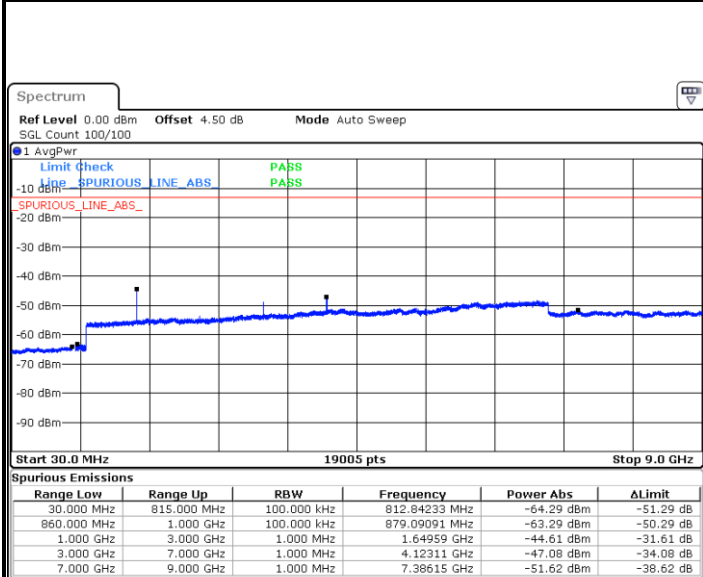

Highest Channel / 16QAM

Date: 2 MAY 2019 18:19:46

Date: 2 MAY 2019 18:20:41

LTE Band 5 / 5MHz

Lowest Channel / QPSK

Date: 2 MAY 2019 17:57:48

Lowest Channel / 16QAM

Date: 2 MAY 2019 16:04:15

Middle Channel / QPSK

Date: 2 MAY 2019 16:05:50

Middle Channel / 16QAM

Date: 2 MAY 2019 16:06:45

LTE Band 5 / 5MHz

Highest Channel / QPSK

Date: 2.MAY.2019 16:14:50

Highest Channel / 16QAM

Date: 2.MAY.2019 16:15:45

LTE Band 5 / 10MHz

Lowest Channel / QPSK

Date: 2.MAY.2019 16:23:49

Lowest Channel / 16QAM

Date: 2.MAY.2019 16:24:44

LTE Band 5 / 10MHz

Middle Channel / QPSK

Middle Channel / 16QAM

Date: 2 MAY.2019 16:26:18

Date: 2 MAY.2019 16:27:13

Highest Channel / QPSK

Highest Channel / 16QAM

Date: 2 MAY.2019 16:35:17

Date: 2 MAY.2019 17:25:51

**LTE Band 5 / 1.4MHz**