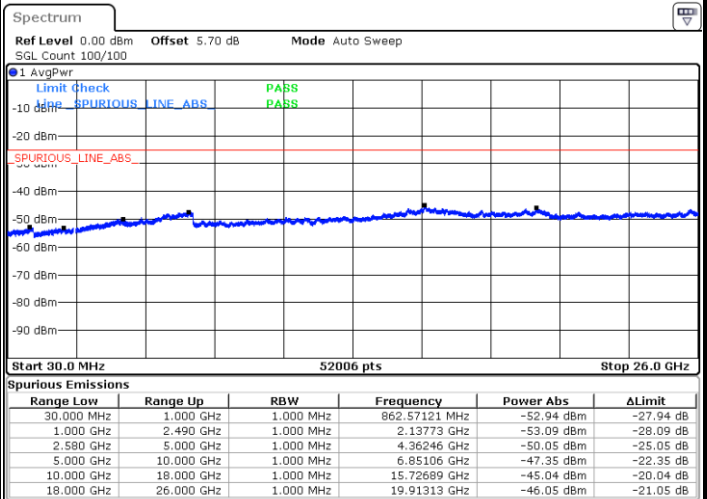

**Lowest Channel / 64QAM**

Date: 2.MAY.2019 17:00:13

**Middle Channel / 64QAM**

Date: 2.MAY.2019 17:01:08

**Highest Channel / 64QAM**

Date: 2.MAY.2019 17:05:58

LTE Band 5 / 10MHz

Lowest Channel / 64QAM

Middle Channel / 64QAM

Date: 2 MAY 2019 17:10:27

Date: 2 MAY 2019 17:11:22

Highest Channel / 64QAM

Date: 2 MAY 2019 17:16:11

LTE Band 7 / 5MHz

Lowest Channel / QPSK

Lowest Channel / 16QAM

Date: 2.MAY.2019 18:42:13

Date: 2.MAY.2019 18:53:39

Middle Channel / QPSK

Middle Channel / 16QAM

Date: 2.MAY.2019 18:55:27

Date: 2.MAY.2019 18:54:33

LTE Band 7 / 5MHz

Highest Channel / QPSK

Date: 2.MAY.2019 18:56:21

Highest Channel / 16QAM

Date: 2.MAY.2019 18:57:15

LTE Band 7 / 10MHz

Lowest Channel / QPSK

Date: 2.MAY.2019 19:09:13

Lowest Channel / 16QAM

Date: 2.MAY.2019 19:10:07