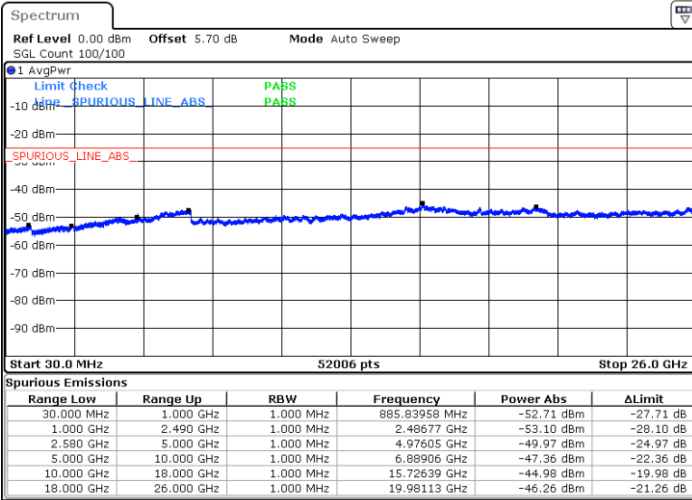

**Lowest Channel / 64QAM**

Date: 2.MAY.2019 17:00:13

**Middle Channel / 64QAM**

Date: 2.MAY.2019 17:01:08

**Highest Channel / 64QAM**

Date: 2.MAY.2019 17:05:58

LTE Band 5 / 10MHz

Lowest Channel / 64QAM

Middle Channel / 64QAM

Date: 2 MAY 2019 17:10:27

Date: 2 MAY 2019 17:11:22

Highest Channel / 64QAM

Date: 2 MAY 2019 17:16:11

LTE Band 7 / 5MHz

Lowest Channel / QPSK

Lowest Channel / 16QAM

Date: 2.MAY.2019 18:42:13

Date: 2.MAY.2019 18:53:39

Middle Channel / QPSK

Middle Channel / 16QAM

Date: 2.MAY.2019 18:55:27

Date: 2.MAY.2019 18:54:33

LTE Band 7 / 5MHz

Highest Channel / QPSK

Date: 2.MAY.2019 18:56:21

Highest Channel / 16QAM

Date: 2.MAY.2019 18:57:15

LTE Band 7 / 10MHz

Lowest Channel / QPSK

Date: 2.MAY.2019 19:09:13

Lowest Channel / 16QAM

Date: 2.MAY.2019 19:10:07