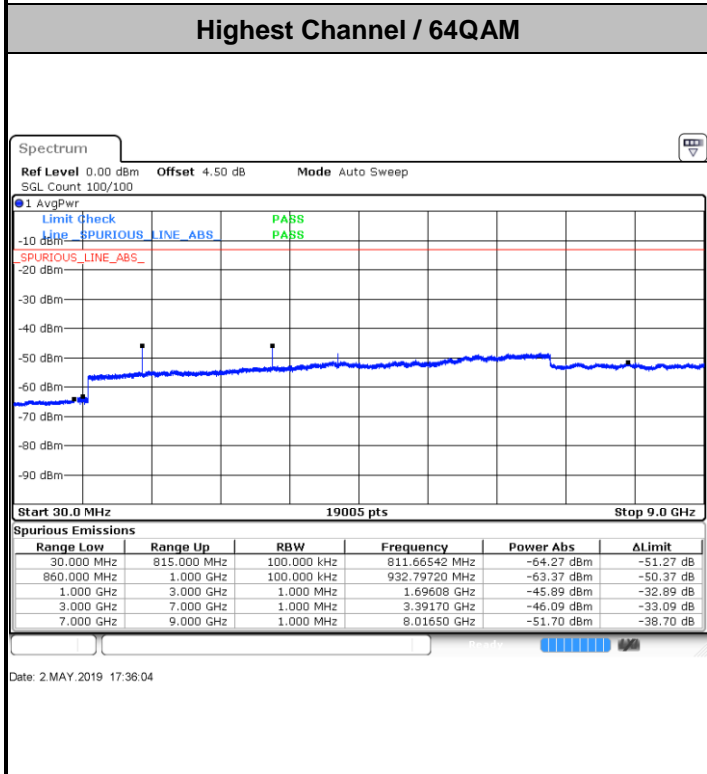

Date: 2.MAY.2019 16:15:45

LTE Band 5 / 10MHz

Lowest Channel / QPSK

Date: 2.MAY.2019 16:23:49

Lowest Channel / 16QAM

Date: 2.MAY.2019 16:24:44

LTE Band 5 / 10MHz

Middle Channel / QPSK

Middle Channel / 16QAM

Date: 2 MAY.2019 16:26:18

Date: 2 MAY.2019 16:27:13

Highest Channel / QPSK

Highest Channel / 16QAM

Date: 2 MAY.2019 16:35:17

Date: 2 MAY.2019 17:25:51

**LTE Band 5 / 1.4MHz**

LTE Band 5 / 3MHz

Lowest Channel / 64QAM

Middle Channel / 64QAM

Date: 2.MAY.2019 17:40:34

Date: 2.MAY.2019 17:41:28

Highest Channel / 64QAM

Date: 2.MAY.2019 17:46:18

**LTE Band 5 / 5MHz**

**Lowest Channel / 64QAM**

Date: 2.MAY.2019 17:00:13

**Middle Channel / 64QAM**

Date: 2.MAY.2019 17:01:08

**Highest Channel / 64QAM**

Date: 2.MAY.2019 17:05:58

LTE Band 5 / 10MHz

Lowest Channel / 64QAM