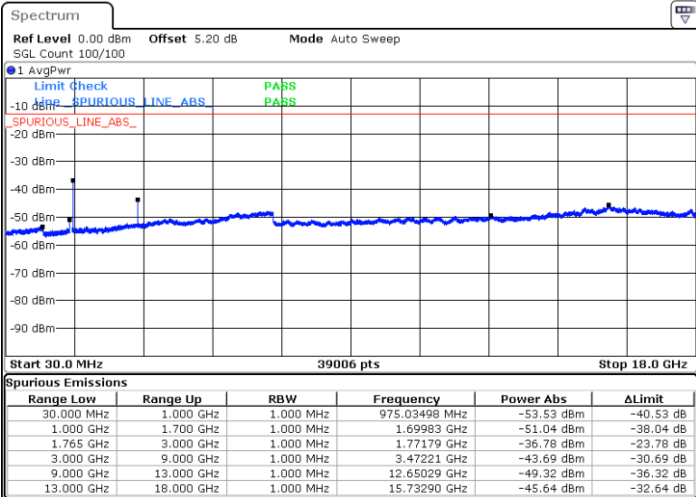

Date: 2.MAY.2019 13:18:02

Date: 2.MAY.2019 13:18:57

LTE Band 4 / 15MHz

Highest Channel / QPSK

Date: 2.MAY.2019 13:25:02

Highest Channel / 16QAM

Date: 2.MAY.2019 13:25:57

LTE Band 4 / 20MHz

Lowest Channel / QPSK

Date: 2.MAY.2019 13:32:01

Lowest Channel / 16QAM

Date: 2.MAY.2019 13:32:56

LTE Band 4 / 20MHz

Middle Channel / QPSK

Middle Channel / 16QAM

Date: 2.MAY.2019 13:34:31

Date: 2.MAY.2019 13:35:26

Highest Channel / QPSK

Highest Channel / 16QAM

Date: 2.MAY.2019 13:41:31

Date: 2.MAY.2019 13:42:26

LTE Band 4 / 1.4MHz

Lowest Channel / 64QAM

Middle Channel / 64QAM