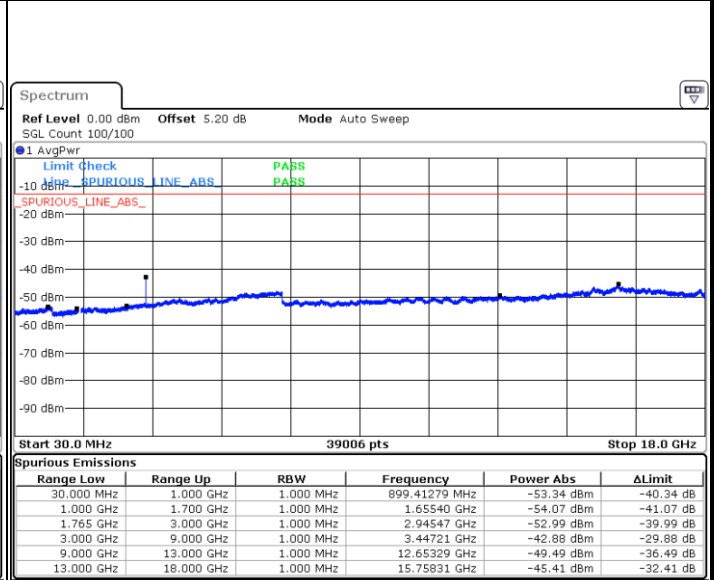

Highest Channel / 64QAM

Date: 2.MAY.2019 14:07:09

**LTE Band 4 / 10MHz**

**Lowest Channel / 64QAM**

Date: 2.MAY.2019 14:10:38

**Middle Channel / 64QAM**

Date: 2.MAY.2019 14:11:53

**Highest Channel / 64QAM**

Date: 2.MAY.2019 14:15:23

**LTE Band 4 / 15MHz**

**Lowest Channel / 64QAM**

Date: 2.MAY.2019 14:18:53

**Middle Channel / 64QAM**

Date: 2.MAY.2019 14:20:08

**Highest Channel / 64QAM**

Date: 2.MAY.2019 14:23:37

**LTE Band 4 / 20MHz**

**Lowest Channel / 64QAM**

Date: 2 MAY.2019 14:27:07

**Middle Channel / 64QAM**

Date: 2 MAY.2019 14:28:22

**Highest Channel / 64QAM**

Date: 2 MAY.2019 14:31:52

LTE Band 5 / 1.4MHz