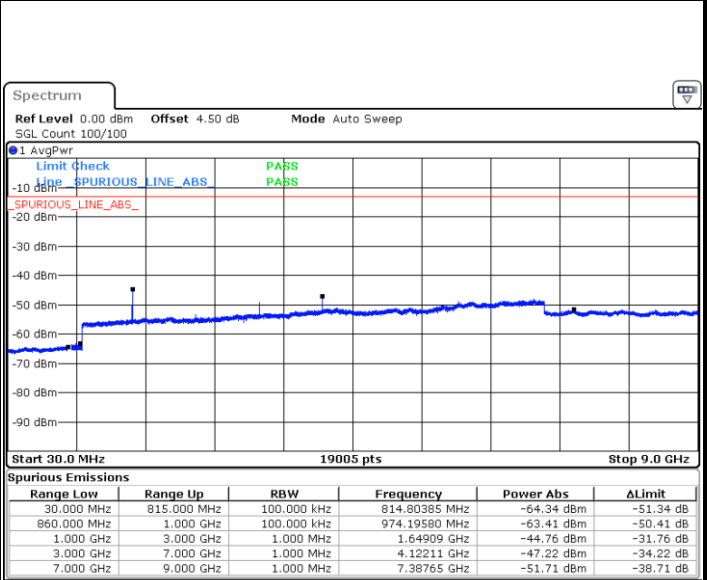

Lowest Channel / 16QAM

Date: 2.MAY.2019 18:09:12

LTE Band 5 / 3MHz

Middle Channel / QPSK

Middle Channel / 16QAM

Date: 2 MAY 2019 18:10:47

Date: 2 MAY 2019 18:11:42

Highest Channel / QPSK

Highest Channel / 16QAM

Date: 2 MAY 2019 18:19:46

Date: 2 MAY 2019 18:20:41

LTE Band 5 / 5MHz

Lowest Channel / QPSK

Date: 2 MAY 2019 17:57:48

Lowest Channel / 16QAM

Date: 2 MAY 2019 16:04:15

Middle Channel / QPSK

Date: 2 MAY 2019 16:05:50

Middle Channel / 16QAM

Date: 2 MAY 2019 16:06:45

LTE Band 5 / 5MHz

Highest Channel / QPSK

Date: 2.MAY.2019 16:14:50

Highest Channel / 16QAM