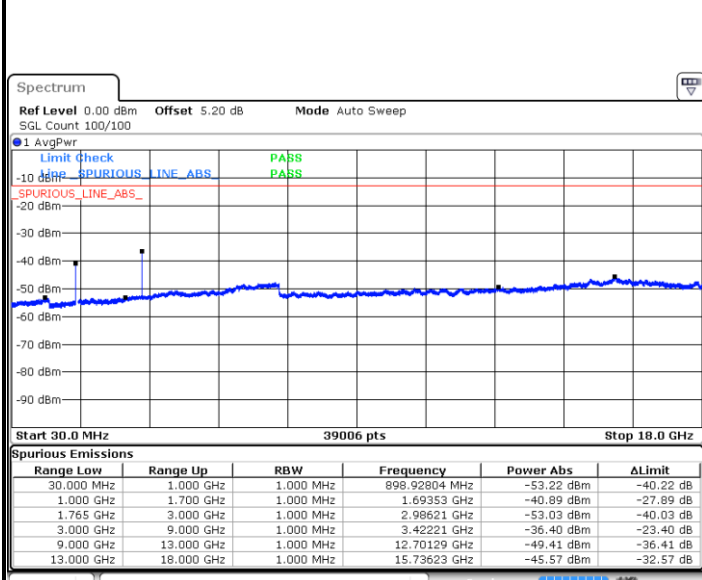

Date: 2.MAY.2019 13:09:28

LTE Band 4 / 15MHz

Lowest Channel / QPSK

Lowest Channel / 16QAM

Date: 2.MAY.2019 13:15:33

Date: 2.MAY.2019 13:16:28

Middle Channel / QPSK

Middle Channel / 16QAM

Date: 2.MAY.2019 13:18:02

Date: 2.MAY.2019 13:18:57

LTE Band 4 / 15MHz

Highest Channel / QPSK

Date: 2.MAY.2019 13:25:02

Highest Channel / 16QAM

Date: 2.MAY.2019 13:25:57

LTE Band 4 / 20MHz

Lowest Channel / QPSK

Date: 2.MAY.2019 13:32:01

Lowest Channel / 16QAM

Date: 2.MAY.2019 13:32:56

LTE Band 4 / 20MHz

Middle Channel / QPSK

Middle Channel / 16QAM

Date: 2.MAY.2019 13:34:31

Date: 2.MAY.2019 13:35:26

Highest Channel / QPSK

Highest Channel / 16QAM

Date: 2.MAY.2019 13:41:31

Date: 2.MAY.2019 13:42:26

LTE Band 4 / 1.4MHz

Lowest Channel / 64QAM

Middle Channel / 64QAM