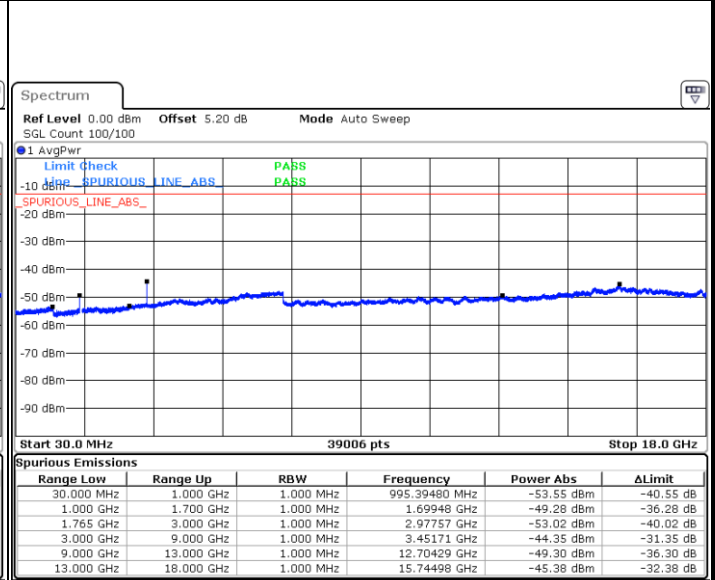

Highest Channel / 64QAM

Date: 2.MAY.2019 14:07:09

**LTE Band 4 / 10MHz**

**Lowest Channel / 64QAM**

Date: 2.MAY.2019 14:10:38

**Middle Channel / 64QAM**

Date: 2.MAY.2019 14:11:53

**Highest Channel / 64QAM**

Date: 2.MAY.2019 14:15:23

**LTE Band 4 / 15MHz**

**Lowest Channel / 64QAM**

Date: 2.MAY.2019 14:18:53

**Middle Channel / 64QAM**

Date: 2.MAY.2019 14:20:08

**Highest Channel / 64QAM**

Date: 2.MAY.2019 14:23:37

**LTE Band 4 / 20MHz**

**Lowest Channel / 64QAM**

Date: 2 MAY.2019 14:27:07

**Middle Channel / 64QAM**

Date: 2 MAY.2019 14:28:22

**Highest Channel / 64QAM**

Date: 2 MAY.2019 14:31:52

LTE Band 5 / 1.4MHz