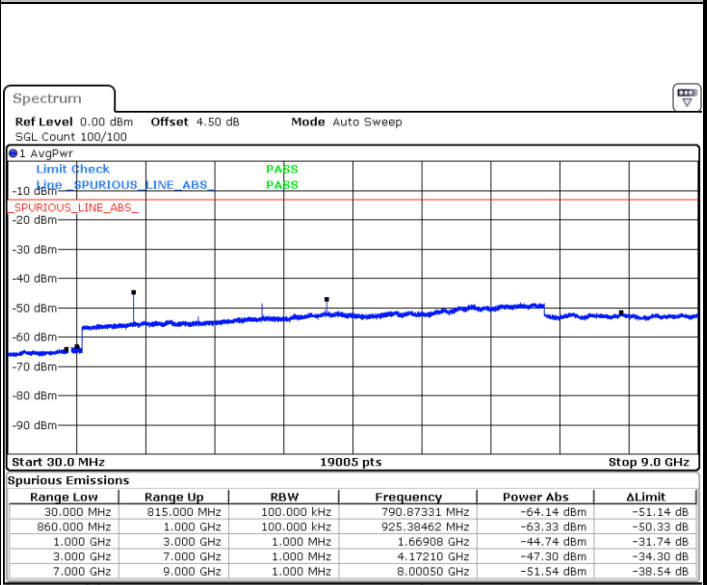

Lowest Channel / 16QAM

Date: 2.MAY.2019 18:09:12

LTE Band 5 / 3MHz

Middle Channel / QPSK

Middle Channel / 16QAM

Date: 2 MAY 2019 18:10:47

Date: 2 MAY 2019 18:11:42

Highest Channel / QPSK

Highest Channel / 16QAM

Date: 2 MAY 2019 18:19:46

Date: 2 MAY 2019 18:20:41

LTE Band 5 / 5MHz

Lowest Channel / QPSK

Date: 2 MAY 2019 17:57:48

Lowest Channel / 16QAM

Date: 2 MAY 2019 16:04:15

Middle Channel / QPSK

Date: 2 MAY 2019 16:05:50

Middle Channel / 16QAM

Date: 2 MAY 2019 16:06:45

LTE Band 5 / 5MHz

Highest Channel / QPSK

Date: 2.MAY.2019 16:14:50

Highest Channel / 16QAM