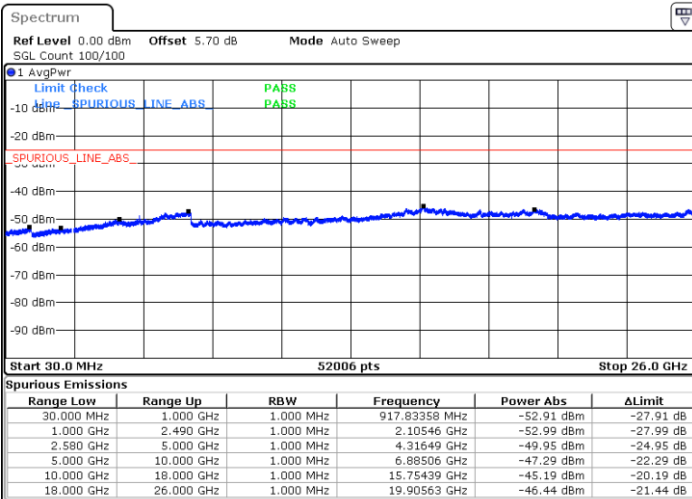

**Lowest Channel / 64QAM**

Date: 2.MAY.2019 17:00:13

**Middle Channel / 64QAM**

Date: 2.MAY.2019 17:01:08

**Highest Channel / 64QAM**

Date: 2.MAY.2019 17:05:58

LTE Band 5 / 10MHz

Lowest Channel / 64QAM

Middle Channel / 64QAM

Date: 2 MAY 2019 17:10:27

Date: 2 MAY 2019 17:11:22

Highest Channel / 64QAM

Date: 2 MAY 2019 17:16:11

LTE Band 7 / 5MHz

Lowest Channel / QPSK

Lowest Channel / 16QAM

Date: 2.MAY.2019 18:42:13

Date: 2.MAY.2019 18:53:39

Middle Channel / QPSK

Middle Channel / 16QAM

Date: 2.MAY.2019 18:55:27

Date: 2.MAY.2019 18:54:33

LTE Band 7 / 5MHz

Highest Channel / QPSK