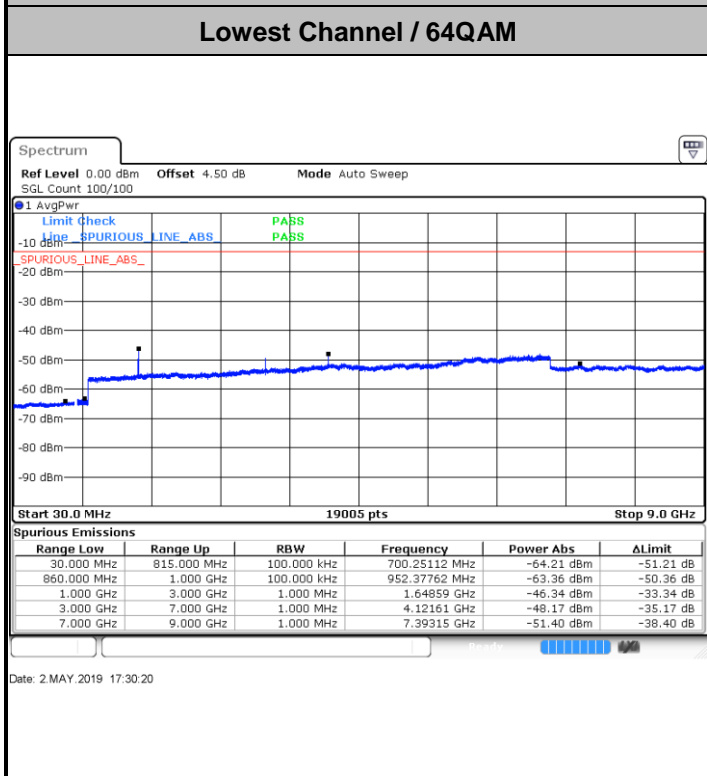

Date: 2.MAY.2019 16:15:45

LTE Band 5 / 10MHz

Lowest Channel / QPSK

Date: 2.MAY.2019 16:23:49

Lowest Channel / 16QAM

Date: 2.MAY.2019 16:24:44

LTE Band 5 / 10MHz

Middle Channel / QPSK

Middle Channel / 16QAM

Date: 2 MAY.2019 16:26:18

Date: 2 MAY.2019 16:27:13

Highest Channel / QPSK

Highest Channel / 16QAM

Date: 2 MAY.2019 16:35:17

Date: 2 MAY.2019 17:25:51

**LTE Band 5 / 1.4MHz**

LTE Band 5 / 3MHz

Lowest Channel / 64QAM

Middle Channel / 64QAM

Date: 2.MAY.2019 17:40:34

Date: 2.MAY.2019 17:41:28

Highest Channel / 64QAM

Date: 2.MAY.2019 17:46:18

**LTE Band 5 / 5MHz**

**Lowest Channel / 64QAM**

Date: 2.MAY.2019 17:00:13

**Middle Channel / 64QAM**

Date: 2.MAY.2019 17:01:08

**Highest Channel / 64QAM**

Date: 2.MAY.2019 17:05:58

LTE Band 5 / 10MHz

Lowest Channel / 64QAM