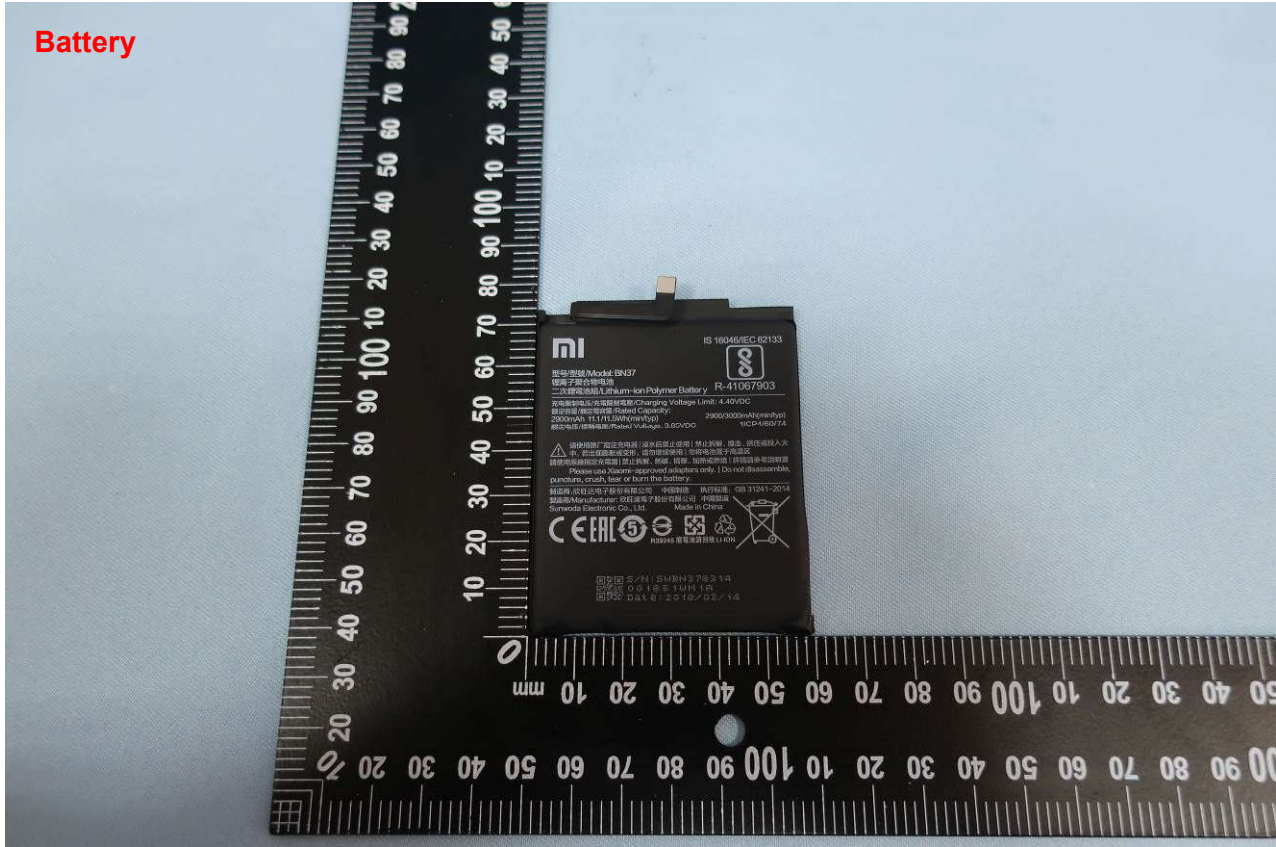

Brand Name: MI; Model Name: M1804C3DH