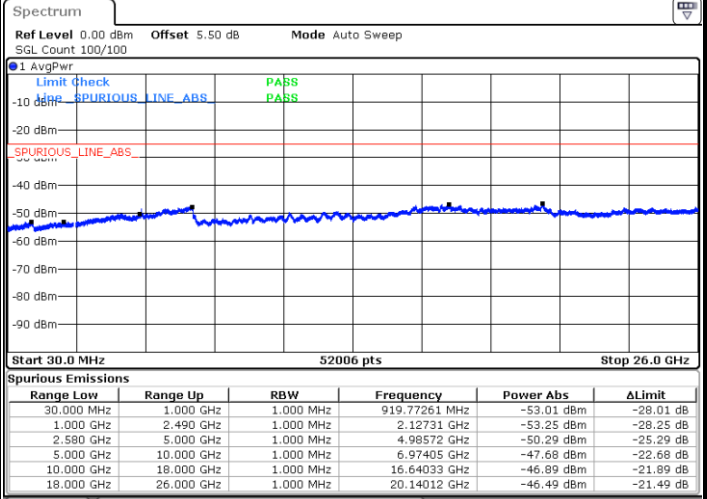

Highest Channel / 16QAM

Date: 9 MAY.2018 15:38:22

LTE Band 7 / 20MHz

Lowest Channel / QPSK

Date: 9 MAY.2018 15:41:48

Lowest Channel / 16QAM

Date: 9 MAY.2018 15:40:53

LTE Band 7 / 20MHz

Middle Channel / QPSK

Date: 9 MAY.2018 15:42:42

Middle Channel / 16QAM

Date: 9 MAY.2018 15:43:37

Highest Channel / QPSK

Date: 9 MAY.2018 15:46:51

Highest Channel / 16QAM

Date: 9 MAY.2018 15:45:57

LTE Band 7 / 5MHz

Lowest Channel / 64QAM

Middle Channel / 64QAM

Date: 9 MAY 2018 16:45:08

Date: 9 MAY 2018 16:46:03

Highest Channel / 64QAM

Date: 9 MAY 2018 16:46:57

LTE Band 7 / 10MHz

Lowest Channel / 64QAM

Middle Channel / 64QAM

Date: 9 MAY 2018 16:42:24

Date: 9 MAY 2018 16:43:19

Highest Channel / 64QAM

Date: 9 MAY 2018 16:44:14

LTE Band 7 / 15MHz

Lowest Channel / 64QAM