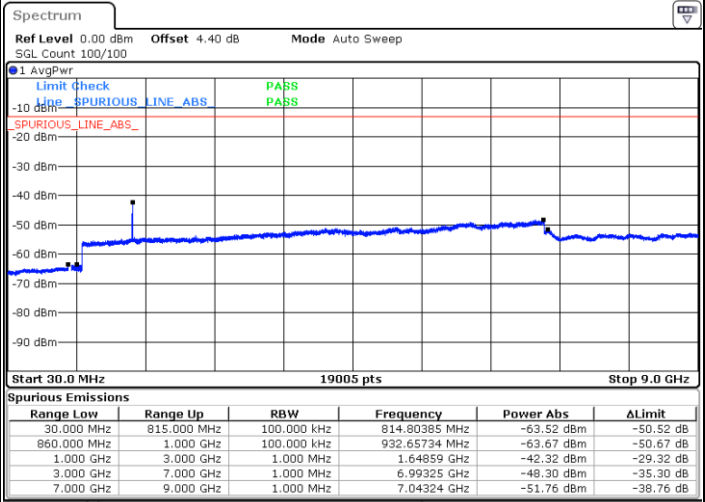

Date: 26 APR 2018 11:35:10

Highest Channel / 64QAM

Date: 26 APR 2018 11:35:53

LTE Band 4 / 20MHz

Lowest Channel / 64QAM

Middle Channel / 64QAM

Date: 26 APR 2018 11:28:26

Date: 26 APR 2018 11:29:22

Highest Channel / 64QAM

Date: 26 APR 2018 11:30:18

LTE Band 5 / 1.4MHz

Lowest Channel / QPSK

Lowest Channel / 16QAM

Date: 25 APR 2018 20:32:37

Date: 25 APR 2018 20:33:31

Middle Channel / QPSK

Middle Channel / 16QAM

Date: 25 APR 2018 20:35:05

Date: 25 APR 2018 20:36:00

LTE Band 5 / 1.4MHz

Highest Channel / QPSK

Date: 25 APR 2018 20:44:04

Highest Channel / 16QAM

Date: 25 APR 2018 20:44:58