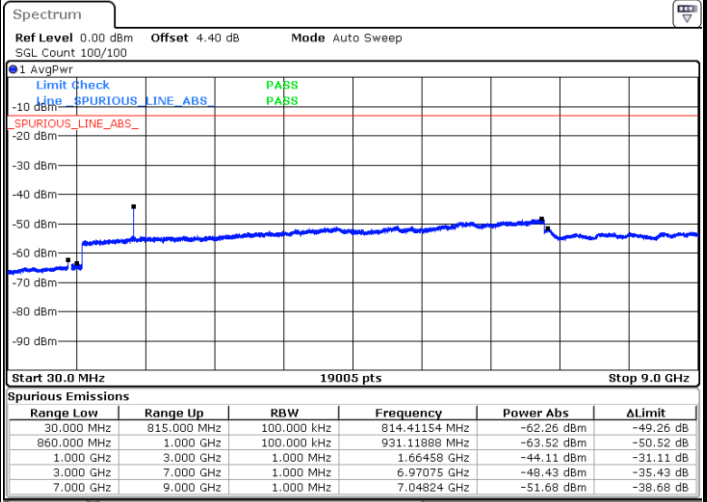

Date: 25 APR 2018 21:57:41

LTE Band 5 / 3MHz

Lowest Channel / 64QAM

Middle Channel / 64QAM

Date: 25 APR 2018 22:02:10

Date: 25 APR 2018 22:03:25

Highest Channel / 64QAM

Date: 25 APR 2018 22:13:21

LTE Band 5 / 5MHz

LTE Band 5 / 10MHz

Lowest Channel / 64QAM

Middle Channel / 64QAM

Date: 25 APR 2018 22:28:03

Date: 25 APR 2018 22:29:18

Highest Channel / 64QAM

Date: 25 APR 2018 22:33:47

LTE Band 7 / 5MHz

Lowest Channel / QPSK

Lowest Channel / 16QAM

Date: 9 MAY.2018 15:19:00

Date: 9 MAY.2018 15:18:05

Middle Channel / QPSK

Middle Channel / 16QAM

Date: 9 MAY.2018 15:19:55

Date: 9 MAY.2018 15:20:49

LTE Band 7 / 5MHz

Highest Channel / QPSK

Date: 9 MAY.2018 15:24:06

Highest Channel / 16QAM

Date: 9 MAY.2018 15:23:11

LTE Band 7 / 10MHz

Lowest Channel / QPSK