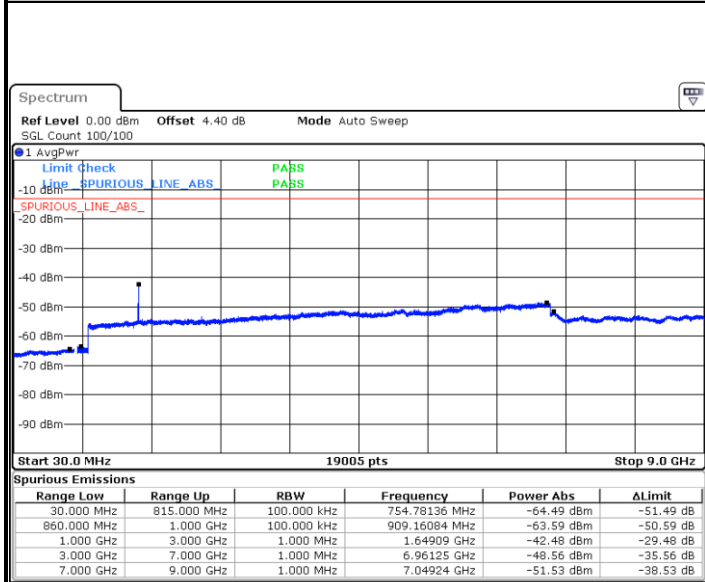

LTE Band 5 / 3MHz

Lowest Channel / QPSK

Date: 25 APR 2018 20:53:03

Lowest Channel / 16QAM

Date: 25 APR 2018 20:53:57

LTE Band 5 / 3MHz

Middle Channel / QPSK

Middle Channel / 16QAM

Date: 25 APR 2018 20:55:32

Date: 25 APR 2018 20:56:26

Highest Channel / QPSK

Highest Channel / 16QAM

Date: 25 APR 2018 21:04:30

Date: 25 APR 2018 21:05:25

LTE Band 5 / 5MHz

Lowest Channel / QPSK

Date: 25 APR 2018 21:13:29

Lowest Channel / 16QAM

Date: 25 APR 2018 21:14:23

Middle Channel / QPSK

Date: 25 APR 2018 21:15:58

Middle Channel / 16QAM

Date: 25 APR 2018 21:16:52

LTE Band 5 / 5MHz

Highest Channel / QPSK

Date: 25 APR 2018 21:24:56

Highest Channel / 16QAM

Date: 25 APR 2018 21:25:51

LTE Band 5 / 10MHz

Lowest Channel / QPSK

Date: 25 APR 2018 21:33:55

Lowest Channel / 16QAM