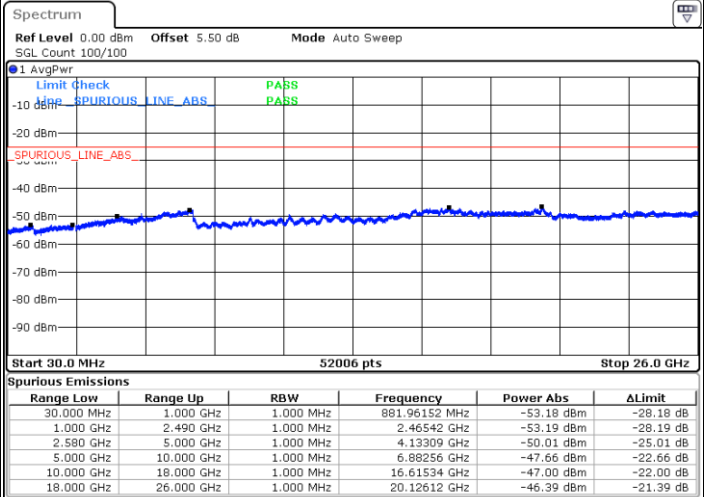

LTE Band 7 / 5MHz

Lowest Channel / 64QAM

Middle Channel / 64QAM

Date: 9 MAY 2018 16:45:08

Date: 9 MAY 2018 16:46:03

Highest Channel / 64QAM

Date: 9 MAY 2018 16:46:57

LTE Band 7 / 10MHz

Lowest Channel / 64QAM

Middle Channel / 64QAM

Date: 9 MAY 2018 16:42:24

Date: 9 MAY 2018 16:43:19

Highest Channel / 64QAM

Date: 9 MAY 2018 16:44:14

LTE Band 7 / 15MHz

Lowest Channel / 64QAM

Middle Channel / 64QAM

Date: 9 MAY.2018 16:39:41

Date: 9 MAY.2018 16:40:35

Highest Channel / 64QAM

Date: 9 MAY.2018 16:41:30

LTE Band 7 / 20MHz

Lowest Channel / 64QAM

Middle Channel / 64QAM