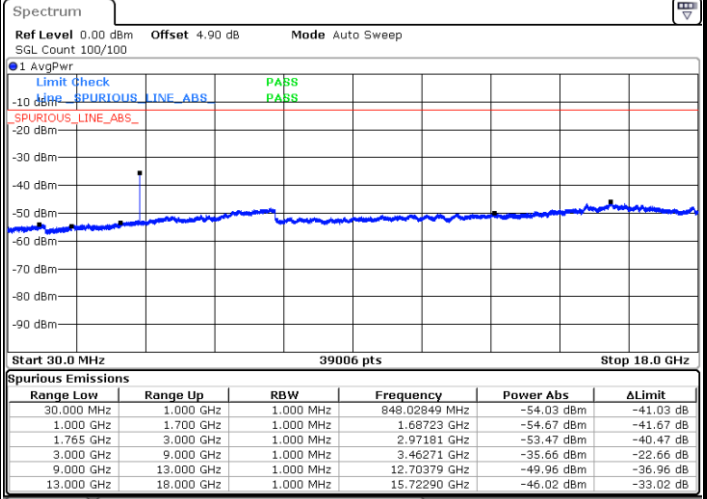

LTE Band 4 / 1.4MHz

Lowest Channel / 64QAM

Middle Channel / 64QAM

Date: 26 APR 2018 10:50:20

Date: 26 APR 2018 10:51:15

Highest Channel / 64QAM

Date: 26 APR 2018 10:52:11

LTE Band 4 / 3MHz

Lowest Channel / 64QAM

Middle Channel / 64QAM

Date: 26 APR 2018 10:58:41

Date: 26 APR 2018 10:59:37

Highest Channel / 64QAM

Date: 26 APR 2018 11:00:32

LTE Band 4 / 5MHz

Lowest Channel / 64QAM