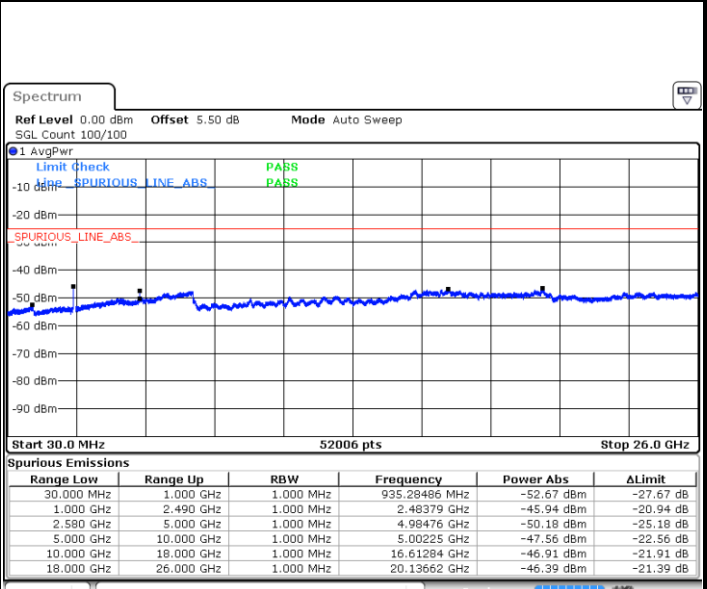

Date: 9 MAY.2018 15:33:18

Middle Channel / QPSK

Middle Channel / 16QAM

Date: 9 MAY.2018 15:35:07

Date: 9 MAY.2018 15:36:02

LTE Band7 / 15MHz

Highest Channel / QPSK

Date: 9 MAY.2018 15:39:16

Highest Channel / 16QAM

Date: 9 MAY.2018 15:38:22

LTE Band 7 / 20MHz

Lowest Channel / QPSK

Date: 9 MAY.2018 15:41:48

Lowest Channel / 16QAM

Date: 9 MAY.2018 15:40:53

LTE Band 7 / 20MHz

Middle Channel / QPSK

Date: 9 MAY.2018 15:42:42

Middle Channel / 16QAM

Date: 9 MAY.2018 15:43:37

Highest Channel / QPSK

Date: 9 MAY.2018 15:46:51

Highest Channel / 16QAM

Date: 9 MAY.2018 15:45:57

LTE Band 7 / 5MHz

Lowest Channel / 64QAM

Middle Channel / 64QAM

Date: 9 MAY 2018 16:45:08

Date: 9 MAY 2018 16:46:03

Highest Channel / 64QAM

Date: 9 MAY 2018 16:46:57

LTE Band 7 / 10MHz