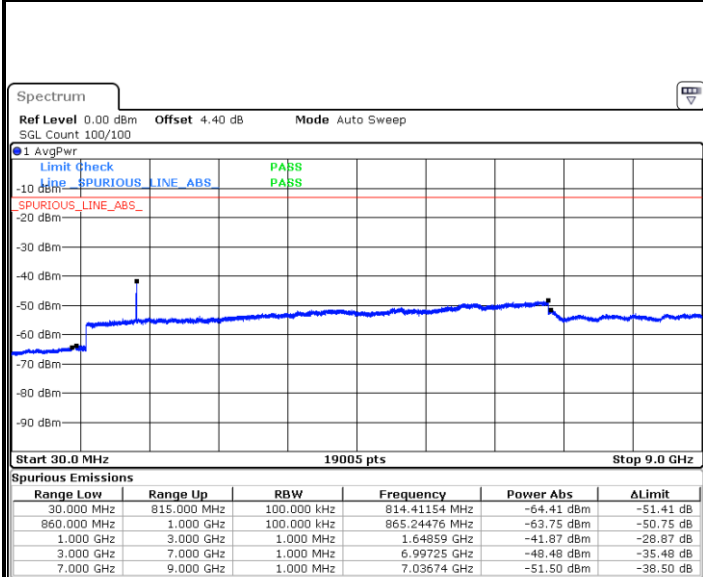

Highest Channel / 64QAM

Date: 26 APR 2018 11:30:18

LTE Band 5 / 1.4MHz

Lowest Channel / QPSK

Lowest Channel / 16QAM

Date: 25 APR 2018 20:32:37

Date: 25 APR 2018 20:33:31

Middle Channel / QPSK

Middle Channel / 16QAM

Date: 25 APR 2018 20:35:05

Date: 25 APR 2018 20:36:00

LTE Band 5 / 1.4MHz

Highest Channel / QPSK

Date: 25 APR 2018 20:44:04

Highest Channel / 16QAM

Date: 25 APR 2018 20:44:58

LTE Band 5 / 3MHz

Lowest Channel / QPSK

Date: 25 APR 2018 20:53:03

Lowest Channel / 16QAM

Date: 25 APR 2018 20:53:57

LTE Band 5 / 3MHz

Middle Channel / QPSK

Middle Channel / 16QAM

Date: 25 APR 2018 20:55:32

Date: 25 APR 2018 20:56:26

Highest Channel / QPSK

Highest Channel / 16QAM

Date: 25 APR 2018 21:04:30

Date: 25 APR 2018 21:05:25

LTE Band 5 / 5MHz

Lowest Channel / QPSK