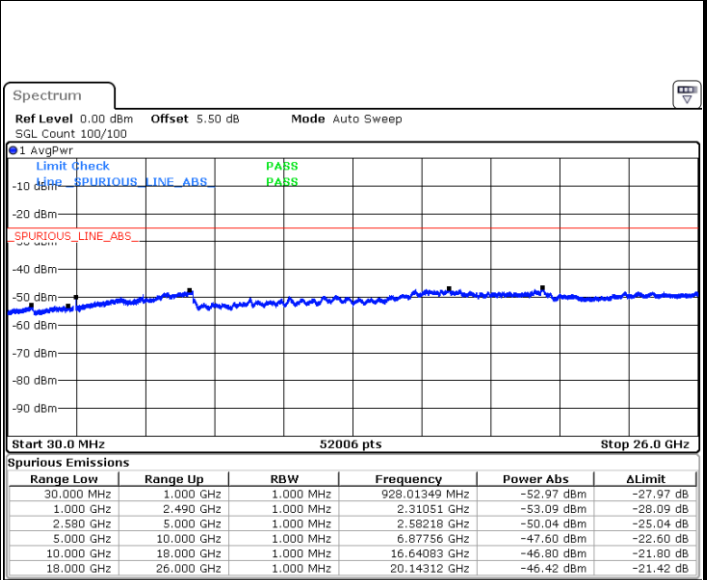

LTE Band 7 / 5MHz

Lowest Channel / QPSK

Lowest Channel / 16QAM

Date: 9 MAY.2018 15:19:00

Date: 9 MAY.2018 15:18:05

Middle Channel / QPSK

Middle Channel / 16QAM

Date: 9 MAY.2018 15:19:55

Date: 9 MAY.2018 15:20:49

LTE Band 7 / 5MHz

Highest Channel / QPSK

Date: 9 MAY.2018 15:24:06

Highest Channel / 16QAM

Date: 9 MAY.2018 15:23:11

LTE Band 7 / 10MHz

Lowest Channel / QPSK

Date: 9 MAY.2018 15:26:38

Lowest Channel / 16QAM

Date: 9 MAY.2018 15:25:43

LTE Band 7 / 10MHz

Middle Channel / QPSK

Middle Channel / 16QAM

Date: 9 MAY.2018 15:27:32

Date: 9 MAY.2018 15:28:27

Highest Channel / QPSK

Highest Channel / 16QAM

Date: 9 MAY.2018 15:31:41

Date: 9 MAY.2018 15:30:47

LTE Band 7 / 15MHz

Lowest Channel / QPSK

Lowest Channel / 16QAM

Date: 9 MAY.2018 15:34:13