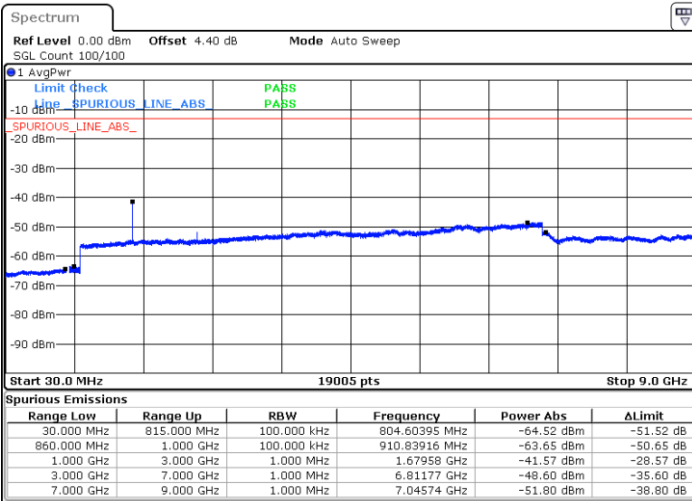

Highest Channel / QPSK

Date: 25 APR 2018 21:24:56

Highest Channel / 16QAM

Date: 25 APR 2018 21:25:51

LTE Band 5 / 10MHz

Lowest Channel / QPSK

Date: 25 APR 2018 21:33:55

Lowest Channel / 16QAM

Date: 25 APR 2018 21:34:49

LTE Band 5 / 10MHz

Middle Channel / QPSK

Middle Channel / 16QAM

Date: 25 APR 2018 21:36:23

Date: 25 APR 2018 21:37:18

Highest Channel / QPSK

Highest Channel / 16QAM

Date: 25 APR 2018 21:45:22

Date: 25 APR 2018 21:46:17

LTE Band 5 / 1.4MHz

Lowest Channel / 64QAM

Middle Channel / 64QAM

Date: 25 APR 2018 21:51:57

Date: 25 APR 2018 21:53:12

Highest Channel / 64QAM