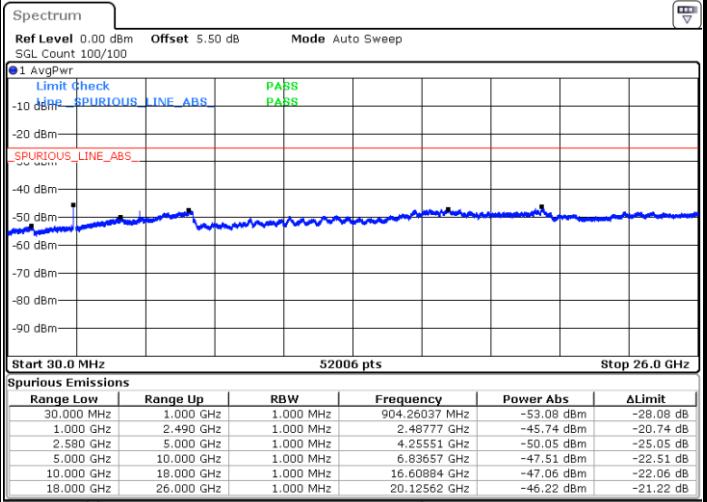

Date: 9 MAY.2018 15:26:38

Lowest Channel / 16QAM

Date: 9 MAY.2018 15:25:43

LTE Band 7 / 10MHz

Middle Channel / QPSK

Middle Channel / 16QAM

Date: 9 MAY.2018 15:27:32

Date: 9 MAY.2018 15:28:27

Highest Channel / QPSK

Highest Channel / 16QAM

Date: 9 MAY.2018 15:31:41

Date: 9 MAY.2018 15:30:47

LTE Band 7 / 15MHz

Lowest Channel / QPSK

Lowest Channel / 16QAM

Date: 9 MAY.2018 15:34:13

Date: 9 MAY.2018 15:33:18

Middle Channel / QPSK

Middle Channel / 16QAM

Date: 9 MAY.2018 15:35:07

Date: 9 MAY.2018 15:36:02

LTE Band7 / 15MHz

Highest Channel / QPSK

Date: 9 MAY.2018 15:39:16

Highest Channel / 16QAM

Date: 9 MAY.2018 15:38:22

LTE Band 7 / 20MHz

Lowest Channel / QPSK

Date: 9 MAY.2018 15:41:48

Lowest Channel / 16QAM

Date: 9 MAY.2018 15:40:53

LTE Band 7 / 20MHz