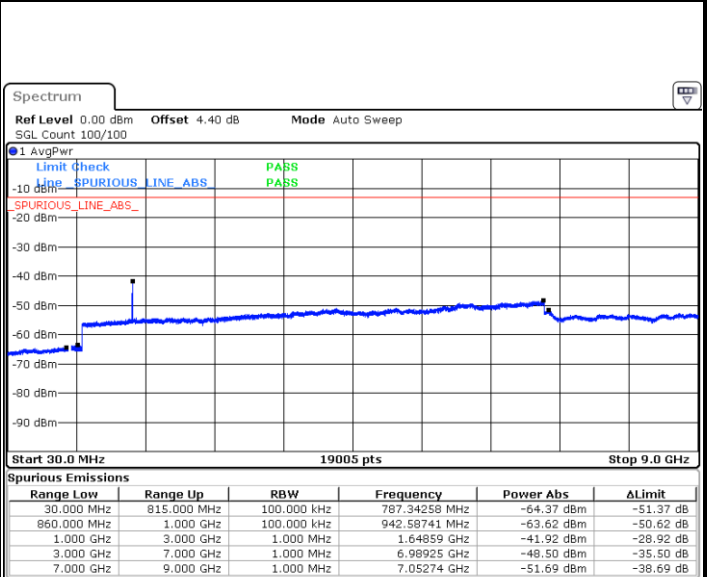

Highest Channel / 64QAM

Date: 26 APR 2018 11:30:18

LTE Band 5 / 1.4MHz

Lowest Channel / QPSK

Lowest Channel / 16QAM

Date: 25 APR 2018 20:32:37

Date: 25 APR 2018 20:33:31

Middle Channel / QPSK

Middle Channel / 16QAM

Date: 25 APR 2018 20:35:05

Date: 25 APR 2018 20:36:00

LTE Band 5 / 1.4MHz

Highest Channel / QPSK

Date: 25 APR 2018 20:44:04

Highest Channel / 16QAM

Date: 25 APR 2018 20:44:58

LTE Band 5 / 3MHz

Lowest Channel / QPSK

Date: 25 APR 2018 20:53:03

Lowest Channel / 16QAM

Date: 25 APR 2018 20:53:57

LTE Band 5 / 3MHz

Middle Channel / QPSK

Middle Channel / 16QAM

Date: 25 APR 2018 20:55:32

Date: 25 APR 2018 20:56:26

Highest Channel / QPSK

Highest Channel / 16QAM

Date: 25 APR 2018 21:04:30

Date: 25 APR 2018 21:05:25

LTE Band 5 / 5MHz

Lowest Channel / QPSK