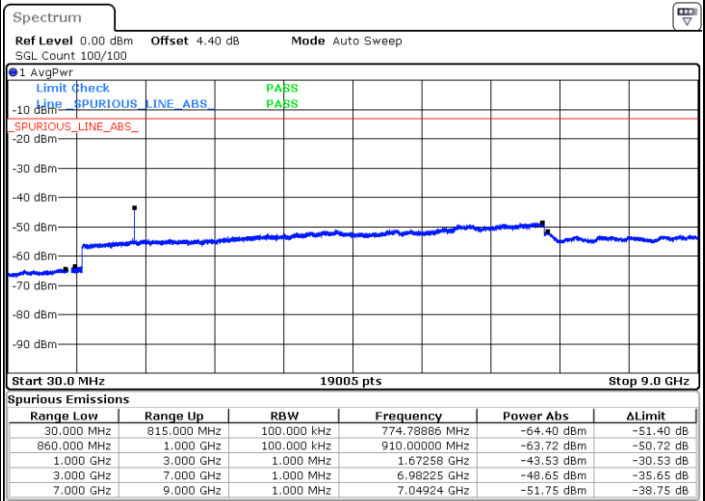

Date: 26 APR 2018 11:35:10

Highest Channel / 64QAM

Date: 26 APR 2018 11:35:53

LTE Band 4 / 20MHz

Lowest Channel / 64QAM

Middle Channel / 64QAM

Date: 26 APR 2018 11:28:26

Date: 26 APR 2018 11:29:22

Highest Channel / 64QAM

Date: 26 APR 2018 11:30:18

LTE Band 5 / 1.4MHz

Lowest Channel / QPSK

Lowest Channel / 16QAM

Date: 25 APR 2018 20:32:37

Date: 25 APR 2018 20:33:31

Middle Channel / QPSK

Middle Channel / 16QAM

Date: 25 APR 2018 20:35:05

Date: 25 APR 2018 20:36:00

LTE Band 5 / 1.4MHz

Highest Channel / QPSK

Date: 25 APR 2018 20:44:04

Highest Channel / 16QAM

Date: 25 APR 2018 20:44:58