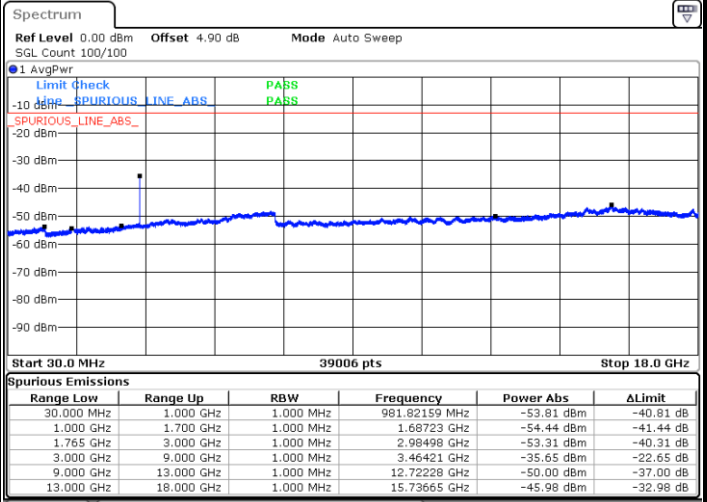

LTE Band 4 / 1.4MHz

Lowest Channel / 64QAM

Middle Channel / 64QAM

Date: 26 APR 2018 10:50:20

Date: 26 APR 2018 10:51:15

Highest Channel / 64QAM

Date: 26 APR 2018 10:52:11

LTE Band 4 / 3MHz

Lowest Channel / 64QAM

Middle Channel / 64QAM

Date: 26 APR 2018 10:58:41

Date: 26 APR 2018 10:59:37

Highest Channel / 64QAM

Date: 26 APR 2018 11:00:32

LTE Band 4 / 5MHz

Lowest Channel / 64QAM