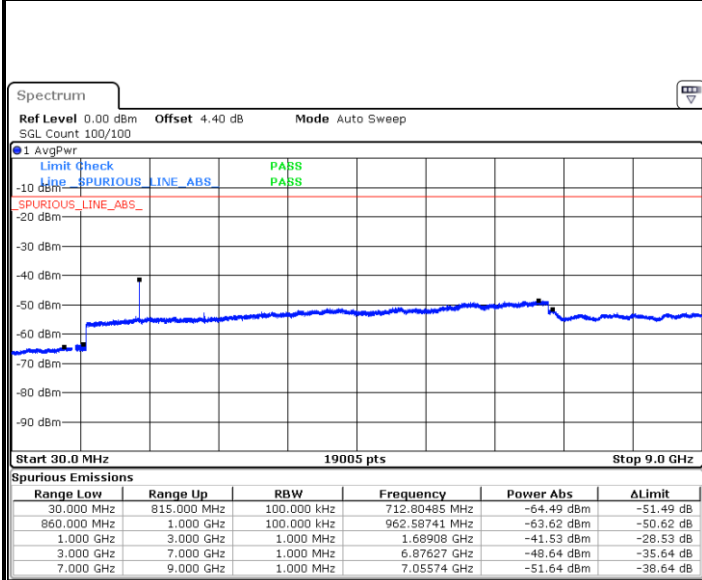

Date: 25 APR 2018 20:55:32

Date: 25 APR 2018 20:56:26

Highest Channel / QPSK

Highest Channel / 16QAM

Date: 25 APR 2018 21:04:30

Date: 25 APR 2018 21:05:25

LTE Band 5 / 5MHz

Lowest Channel / QPSK

Date: 25 APR 2018 21:13:29

Lowest Channel / 16QAM

Date: 25 APR 2018 21:14:23

Middle Channel / QPSK

Date: 25 APR 2018 21:15:58

Middle Channel / 16QAM

Date: 25 APR 2018 21:16:52

LTE Band 5 / 5MHz

Highest Channel / QPSK

Date: 25 APR 2018 21:24:56

Highest Channel / 16QAM

Date: 25 APR 2018 21:25:51

LTE Band 5 / 10MHz

Lowest Channel / QPSK

Date: 25 APR 2018 21:33:55

Lowest Channel / 16QAM

Date: 25 APR 2018 21:34:49

LTE Band 5 / 10MHz

Middle Channel / QPSK

Middle Channel / 16QAM

Date: 25 APR 2018 21:36:23

Date: 25 APR 2018 21:37:18

Highest Channel / QPSK

Highest Channel / 16QAM