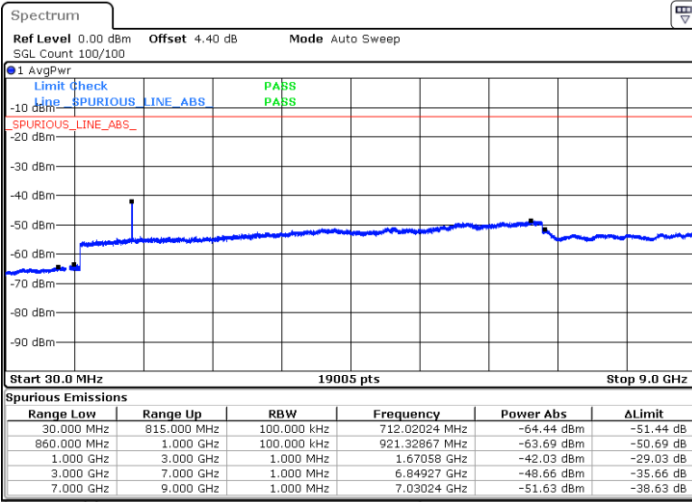

Middle Channel / 16QAM

Date: 25 APR 2018 20:35:05

Date: 25 APR 2018 20:36:00

LTE Band 5 / 1.4MHz

Highest Channel / QPSK

Date: 25 APR 2018 20:44:04

Highest Channel / 16QAM

Date: 25 APR 2018 20:44:58

LTE Band 5 / 3MHz

Lowest Channel / QPSK

Date: 25 APR 2018 20:53:03

Lowest Channel / 16QAM

Date: 25 APR 2018 20:53:57

LTE Band 5 / 3MHz

Middle Channel / QPSK

Middle Channel / 16QAM

Date: 25 APR 2018 20:55:32

Date: 25 APR 2018 20:56:26

Highest Channel / QPSK

Highest Channel / 16QAM

Date: 25 APR 2018 21:04:30

Date: 25 APR 2018 21:05:25

LTE Band 5 / 5MHz

Lowest Channel / QPSK