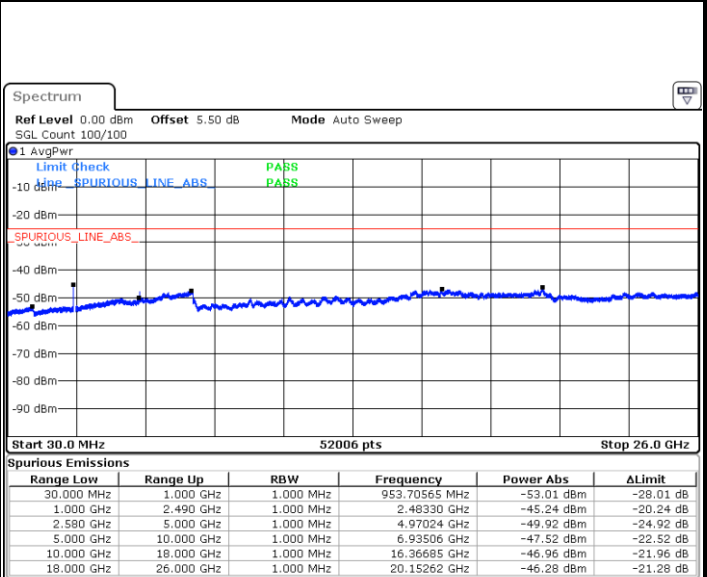

LTE Band 7 / 5MHz

Lowest Channel / QPSK

Lowest Channel / 16QAM

Date: 9 MAY.2018 15:19:00

Date: 9 MAY.2018 15:18:05

Middle Channel / QPSK

Middle Channel / 16QAM

Date: 9 MAY.2018 15:19:55

Date: 9 MAY.2018 15:20:49

LTE Band 7 / 5MHz

Highest Channel / QPSK

Date: 9 MAY.2018 15:24:06

Highest Channel / 16QAM

Date: 9 MAY.2018 15:23:11

LTE Band 7 / 10MHz

Lowest Channel / QPSK

Date: 9 MAY.2018 15:26:38

Lowest Channel / 16QAM

Date: 9 MAY.2018 15:25:43

LTE Band 7 / 10MHz

Middle Channel / QPSK

Middle Channel / 16QAM

Date: 9 MAY.2018 15:27:32

Date: 9 MAY.2018 15:28:27

Highest Channel / QPSK

Highest Channel / 16QAM

Date: 9 MAY.2018 15:31:41

Date: 9 MAY.2018 15:30:47

LTE Band 7 / 15MHz

Lowest Channel / QPSK

Lowest Channel / 16QAM

Date: 9 MAY.2018 15:34:13