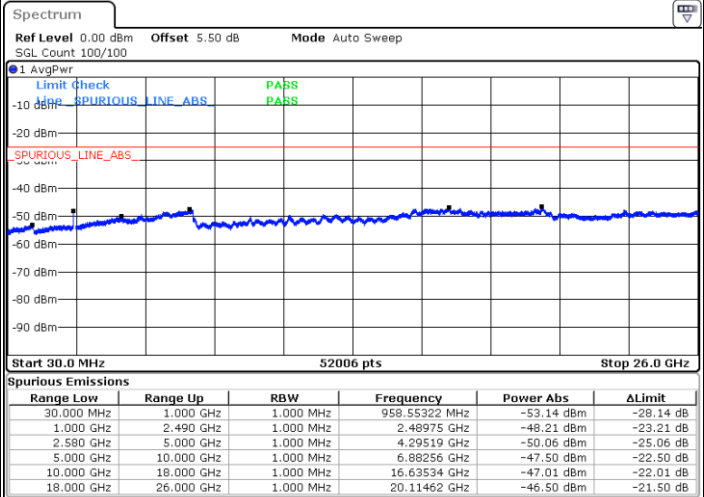

LTE Band 7 / 5MHz

Lowest Channel / 64QAM

Middle Channel / 64QAM

Date: 9 MAY 2018 16:45:08

Date: 9 MAY 2018 16:46:03

Highest Channel / 64QAM

Date: 9 MAY 2018 16:46:57

LTE Band 7 / 10MHz

Lowest Channel / 64QAM

Middle Channel / 64QAM

Date: 9 MAY 2018 16:42:24

Date: 9 MAY 2018 16:43:19

Highest Channel / 64QAM

Date: 9 MAY 2018 16:44:14

LTE Band 7 / 15MHz

Lowest Channel / 64QAM

Middle Channel / 64QAM

Date: 9 MAY.2018 16:39:41

Date: 9 MAY.2018 16:40:35

Highest Channel / 64QAM

Date: 9 MAY.2018 16:41:30

LTE Band 7 / 20MHz

Lowest Channel / 64QAM

Middle Channel / 64QAM

Date: 9 MAY 2018 16:36:55

Date: 9 MAY 2018 16:37:50

Highest Channel / 64QAM

Date: 9 MAY 2018 16:38:45