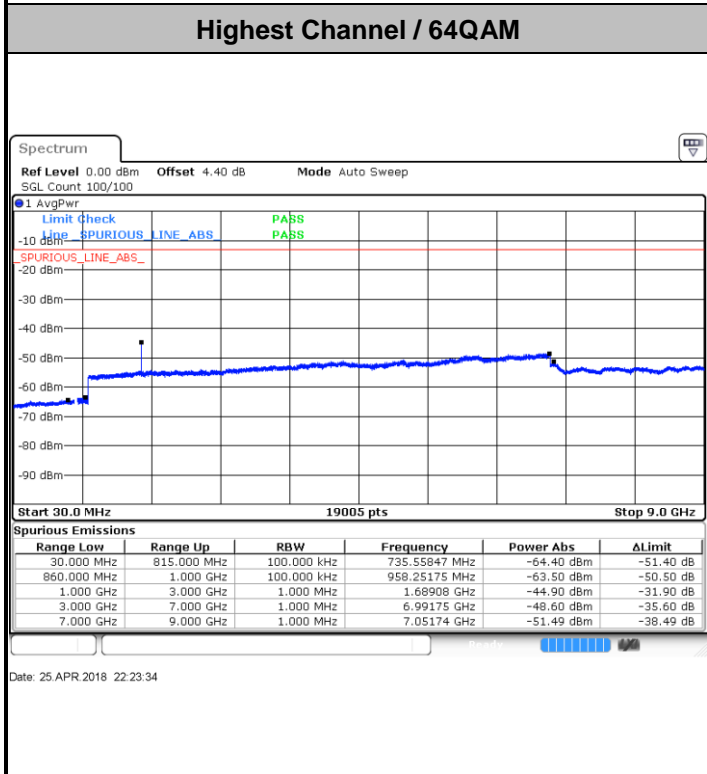

Date: 25 APR 2018 21:45:22

Date: 25 APR 2018 21:46:17

LTE Band 5 / 1.4MHz

Lowest Channel / 64QAM

Middle Channel / 64QAM

Date: 25 APR 2018 21:51:57

Date: 25 APR 2018 21:53:12

Highest Channel / 64QAM

Date: 25 APR 2018 21:57:41

LTE Band 5 / 3MHz

Lowest Channel / 64QAM

Middle Channel / 64QAM

Date: 25 APR 2018 22:02:10

Date: 25 APR 2018 22:03:25

Highest Channel / 64QAM

Date: 25 APR 2018 22:13:21

LTE Band 5 / 5MHz

LTE Band 5 / 10MHz

Lowest Channel / 64QAM

Middle Channel / 64QAM

Date: 25 APR 2018 22:28:03

Date: 25 APR 2018 22:29:18

Highest Channel / 64QAM

Date: 25 APR 2018 22:33:47

LTE Band 7 / 5MHz

Lowest Channel / QPSK

Lowest Channel / 16QAM

Date: 9 MAY.2018 15:19:00

Date: 9 MAY.2018 15:18:05

Middle Channel / QPSK

Middle Channel / 16QAM

Date: 9 MAY.2018 15:19:55