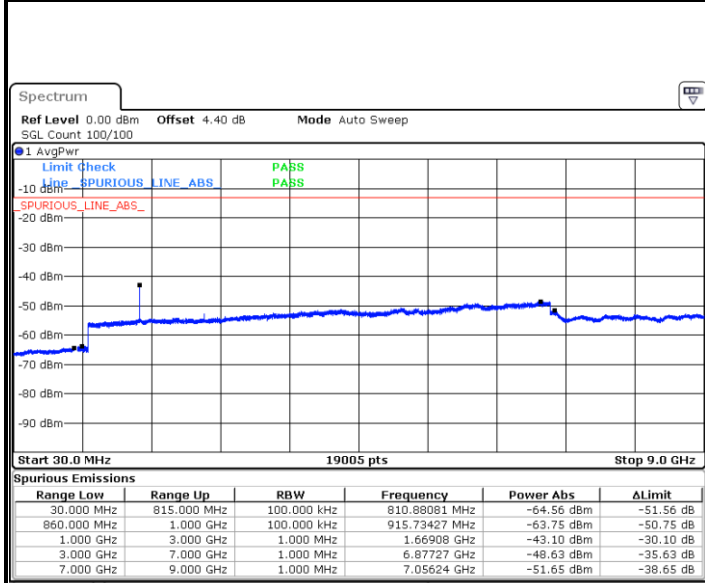

LTE Band 5 / 3MHz

Lowest Channel / QPSK

Date: 25 APR 2018 20:53:03

Lowest Channel / 16QAM

Date: 25 APR 2018 20:53:57

LTE Band 5 / 3MHz

Middle Channel / QPSK

Middle Channel / 16QAM

Date: 25 APR 2018 20:55:32

Date: 25 APR 2018 20:56:26

Highest Channel / QPSK

Highest Channel / 16QAM

Date: 25 APR 2018 21:04:30

Date: 25 APR 2018 21:05:25

LTE Band 5 / 5MHz

Lowest Channel / QPSK

Date: 25 APR 2018 21:13:29

Lowest Channel / 16QAM

Date: 25 APR 2018 21:14:23

Middle Channel / QPSK

Date: 25 APR 2018 21:15:58

Middle Channel / 16QAM

Date: 25 APR 2018 21:16:52

LTE Band 5 / 5MHz

Highest Channel / QPSK

Date: 25 APR 2018 21:24:56

Highest Channel / 16QAM

Date: 25 APR 2018 21:25:51

LTE Band 5 / 10MHz

Lowest Channel / QPSK

Date: 25 APR 2018 21:33:55

Lowest Channel / 16QAM