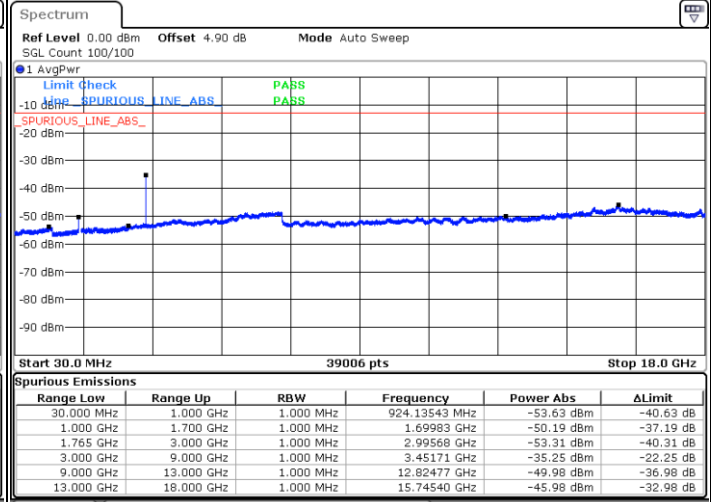

Middle Channel / 64QAM

Date: 26 APR 2018 11:37:13

Date: 26 APR 2018 11:37:56

Highest Channel / 64QAM

Date: 26 APR 2018 11:38:47

LTE Band 4 / 10MHz

Lowest Channel / 64QAM

Middle Channel / 64QAM

Date: 26 APR 2018 11:12:38

Date: 26 APR 2018 11:13:33

Highest Channel / 64QAM

Date: 26 APR 2018 11:14:29

LTE Band 4 / 15MHz

Lowest Channel / 64QAM

Middle Channel / 64QAM

Date: 26 APR 2018 11:33:36

Date: 26 APR 2018 11:35:10

Highest Channel / 64QAM

Date: 26 APR 2018 11:35:53

LTE Band 4 / 20MHz

Lowest Channel / 64QAM

Middle Channel / 64QAM

Date: 26 APR 2018 11:28:26

Date: 26 APR 2018 11:29:22

Highest Channel / 64QAM

Date: 26 APR 2018 11:30:18

LTE Band 5 / 1.4MHz

Lowest Channel / QPSK

Lowest Channel / 16QAM

Date: 25 APR 2018 20:32:37

Date: 25 APR 2018 20:33:31

Middle Channel / QPSK