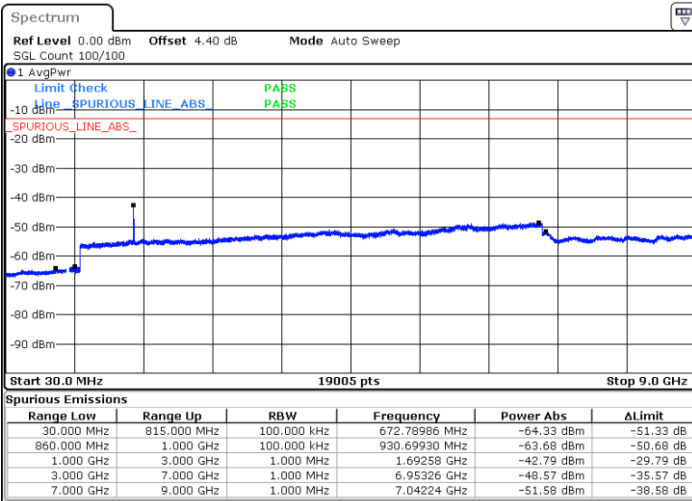

Middle Channel / 16QAM

Date: 25 APR 2018 20:35:05

Date: 25 APR 2018 20:36:00

LTE Band 5 / 1.4MHz

Highest Channel / QPSK

Date: 25 APR 2018 20:44:04

Highest Channel / 16QAM

Date: 25 APR 2018 20:44:58

LTE Band 5 / 3MHz

Lowest Channel / QPSK

Date: 25 APR 2018 20:53:03

Lowest Channel / 16QAM

Date: 25 APR 2018 20:53:57

LTE Band 5 / 3MHz

Middle Channel / QPSK

Middle Channel / 16QAM

Date: 25 APR 2018 20:55:32

Date: 25 APR 2018 20:56:26

Highest Channel / QPSK

Highest Channel / 16QAM

Date: 25 APR 2018 21:04:30

Date: 25 APR 2018 21:05:25

LTE Band 5 / 5MHz

Lowest Channel / QPSK