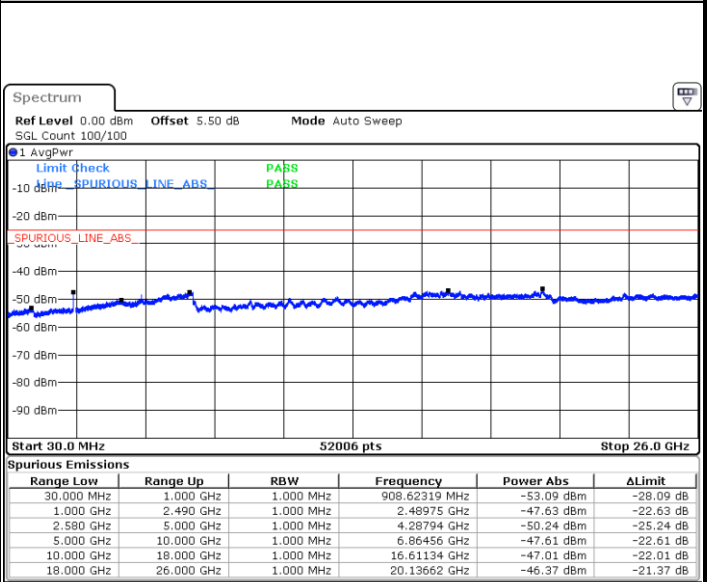

Date: 9 MAY.2018 15:33:18

Middle Channel / QPSK

Middle Channel / 16QAM

Date: 9 MAY.2018 15:35:07

Date: 9 MAY.2018 15:36:02

LTE Band7 / 15MHz

Highest Channel / QPSK

Date: 9 MAY.2018 15:39:16

Highest Channel / 16QAM

Date: 9 MAY.2018 15:38:22

LTE Band 7 / 20MHz

Lowest Channel / QPSK

Date: 9 MAY.2018 15:41:48

Lowest Channel / 16QAM

Date: 9 MAY.2018 15:40:53

LTE Band 7 / 20MHz

Middle Channel / QPSK

Date: 9 MAY.2018 15:42:42

Middle Channel / 16QAM

Date: 9 MAY.2018 15:43:37

Highest Channel / QPSK

Date: 9 MAY.2018 15:46:51

Highest Channel / 16QAM

Date: 9 MAY.2018 15:45:57

LTE Band 7 / 5MHz

Lowest Channel / 64QAM

Middle Channel / 64QAM

Date: 9 MAY 2018 16:45:08

Date: 9 MAY 2018 16:46:03

Highest Channel / 64QAM

Date: 9 MAY 2018 16:46:57

LTE Band 7 / 10MHz