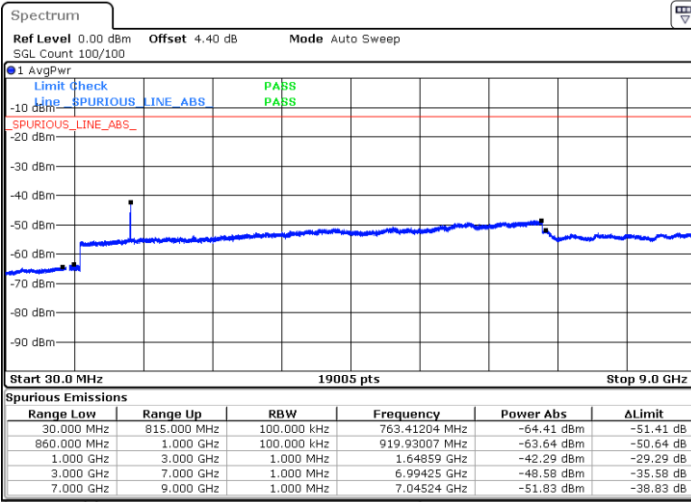

Date: 26 APR 2018 11:35:10

Highest Channel / 64QAM

Date: 26 APR 2018 11:35:53

LTE Band 4 / 20MHz

Lowest Channel / 64QAM

Middle Channel / 64QAM

Date: 26 APR 2018 11:28:26

Date: 26 APR 2018 11:29:22

Highest Channel / 64QAM

Date: 26 APR 2018 11:30:18

LTE Band 5 / 1.4MHz

Lowest Channel / QPSK

Lowest Channel / 16QAM

Date: 25 APR 2018 20:32:37

Date: 25 APR 2018 20:33:31

Middle Channel / QPSK

Middle Channel / 16QAM

Date: 25 APR 2018 20:35:05

Date: 25 APR 2018 20:36:00

LTE Band 5 / 1.4MHz

Highest Channel / QPSK

Date: 25 APR 2018 20:44:04

Highest Channel / 16QAM

Date: 25 APR 2018 20:44:58