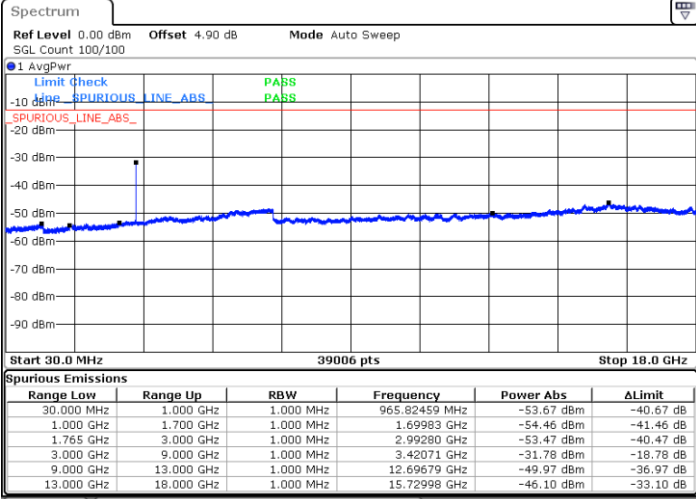

LTE Band 4 / 1.4MHz

Lowest Channel / 64QAM

Middle Channel / 64QAM

Date: 26 APR 2018 10:50:20

Date: 26 APR 2018 10:51:15

Highest Channel / 64QAM

Date: 26 APR 2018 10:52:11

LTE Band 4 / 3MHz

Lowest Channel / 64QAM

Middle Channel / 64QAM

Date: 26 APR 2018 10:58:41

Date: 26 APR 2018 10:59:37

Highest Channel / 64QAM

Date: 26 APR 2018 11:00:32

LTE Band 4 / 5MHz

Lowest Channel / 64QAM

Middle Channel / 64QAM

Date: 26 APR 2018 11:37:13

Date: 26 APR 2018 11:37:56

Highest Channel / 64QAM

Date: 26 APR 2018 11:38:47

LTE Band 4 / 10MHz

Lowest Channel / 64QAM

Middle Channel / 64QAM