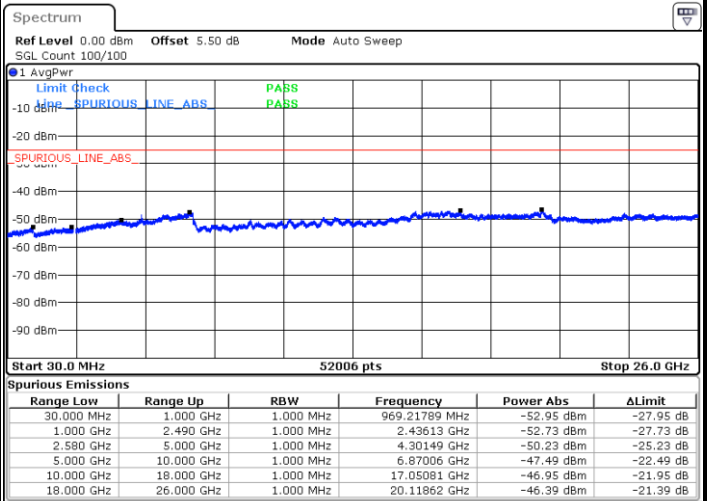

Date: 9 MAY.2018 15:26:38

Lowest Channel / 16QAM

Date: 9 MAY.2018 15:25:43

LTE Band 7 / 10MHz

Middle Channel / QPSK

Middle Channel / 16QAM

Date: 9 MAY.2018 15:27:32

Date: 9 MAY.2018 15:28:27

Highest Channel / QPSK

Highest Channel / 16QAM

Date: 9 MAY.2018 15:31:41

Date: 9 MAY.2018 15:30:47

LTE Band 7 / 15MHz

Lowest Channel / QPSK

Lowest Channel / 16QAM

Date: 9 MAY.2018 15:34:13

Date: 9 MAY.2018 15:33:18

Middle Channel / QPSK

Middle Channel / 16QAM

Date: 9 MAY.2018 15:35:07

Date: 9 MAY.2018 15:36:02

LTE Band7 / 15MHz

Highest Channel / QPSK

Date: 9 MAY.2018 15:39:16

Highest Channel / 16QAM

Date: 9 MAY.2018 15:38:22

LTE Band 7 / 20MHz

Lowest Channel / QPSK

Date: 9 MAY.2018 15:41:48

Lowest Channel / 16QAM

Date: 9 MAY.2018 15:40:53

LTE Band 7 / 20MHz