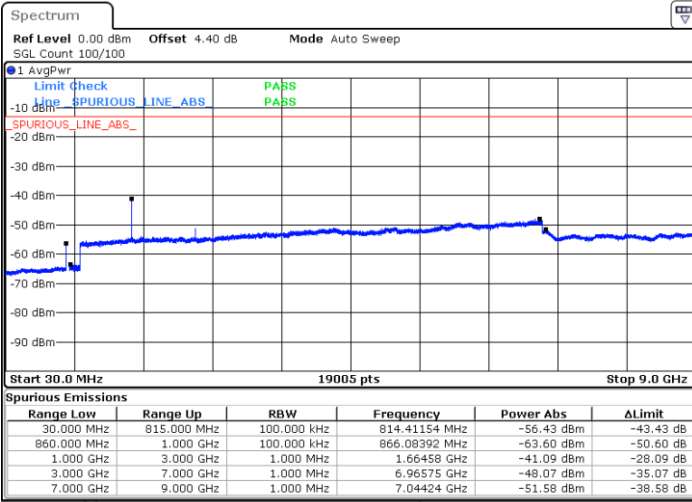

Date: 25 APR 2018 21:13:29

Lowest Channel / 16QAM

Date: 25 APR 2018 21:14:23

Middle Channel / QPSK

Date: 25 APR 2018 21:15:58

Middle Channel / 16QAM

Date: 25 APR 2018 21:16:52

LTE Band 5 / 5MHz

Highest Channel / QPSK

Date: 25 APR 2018 21:24:56

Highest Channel / 16QAM

Date: 25 APR 2018 21:25:51

LTE Band 5 / 10MHz

Lowest Channel / QPSK

Date: 25 APR 2018 21:33:55

Lowest Channel / 16QAM

Date: 25 APR 2018 21:34:49

LTE Band 5 / 10MHz

Middle Channel / QPSK

Middle Channel / 16QAM

Date: 25 APR 2018 21:36:23

Date: 25 APR 2018 21:37:18

Highest Channel / QPSK

Highest Channel / 16QAM

Date: 25 APR 2018 21:45:22

Date: 25 APR 2018 21:46:17

LTE Band 5 / 1.4MHz

Lowest Channel / 64QAM

Middle Channel / 64QAM

Date: 25 APR 2018 21:51:57

Date: 25 APR 2018 21:53:12

Highest Channel / 64QAM