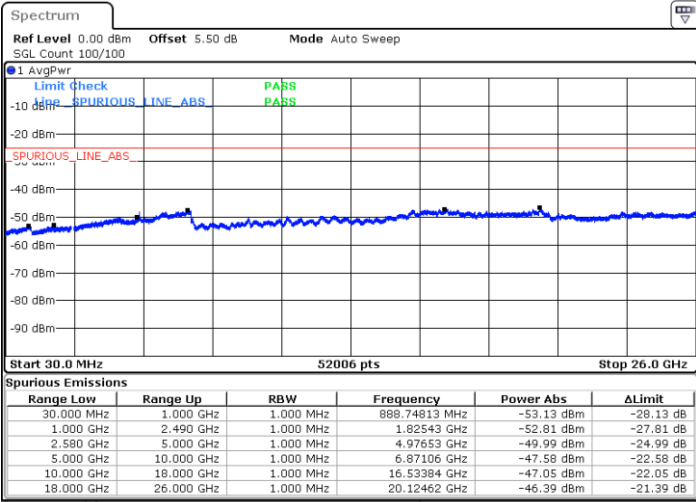

LTE Band 5 / 5MHz

LTE Band 5 / 10MHz

Lowest Channel / 64QAM

Middle Channel / 64QAM

Date: 25 APR 2018 22:28:03

Date: 25 APR 2018 22:29:18

Highest Channel / 64QAM

Date: 25 APR 2018 22:33:47

LTE Band 7 / 5MHz

Lowest Channel / QPSK

Lowest Channel / 16QAM

Date: 9 MAY.2018 15:19:00

Date: 9 MAY.2018 15:18:05

Middle Channel / QPSK

Middle Channel / 16QAM

Date: 9 MAY.2018 15:19:55

Date: 9 MAY.2018 15:20:49

LTE Band 7 / 5MHz

Highest Channel / QPSK

Date: 9 MAY.2018 15:24:06

Highest Channel / 16QAM

Date: 9 MAY.2018 15:23:11

LTE Band 7 / 10MHz

Lowest Channel / QPSK