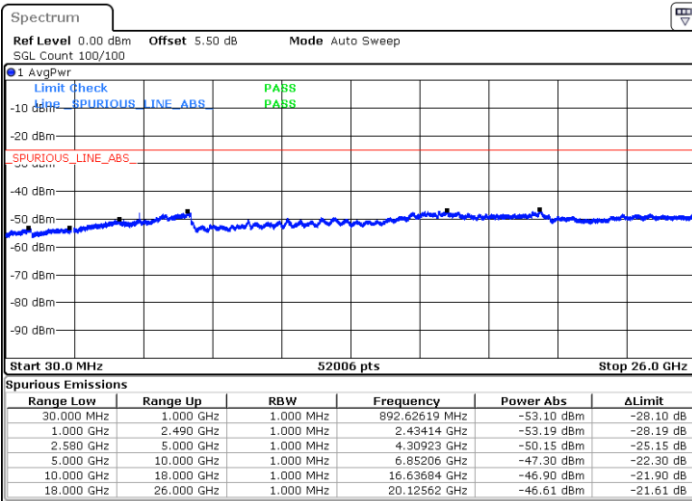

Date: 9 MAY.2018 15:26:38

Lowest Channel / 16QAM

Date: 9 MAY.2018 15:25:43

LTE Band 7 / 10MHz

Middle Channel / QPSK

Middle Channel / 16QAM

Date: 9 MAY.2018 15:27:32

Date: 9 MAY.2018 15:28:27

Highest Channel / QPSK

Highest Channel / 16QAM

Date: 9 MAY.2018 15:31:41

Date: 9 MAY.2018 15:30:47

LTE Band 7 / 15MHz

Lowest Channel / QPSK

Lowest Channel / 16QAM

Date: 9 MAY.2018 15:34:13

Date: 9 MAY.2018 15:33:18

Middle Channel / QPSK

Middle Channel / 16QAM

Date: 9 MAY.2018 15:35:07

Date: 9 MAY.2018 15:36:02

LTE Band7 / 15MHz

Highest Channel / QPSK

Date: 9 MAY.2018 15:39:16

Highest Channel / 16QAM

Date: 9 MAY.2018 15:38:22

LTE Band 7 / 20MHz

Lowest Channel / QPSK

Date: 9 MAY.2018 15:41:48

Lowest Channel / 16QAM

Date: 9 MAY.2018 15:40:53

LTE Band 7 / 20MHz