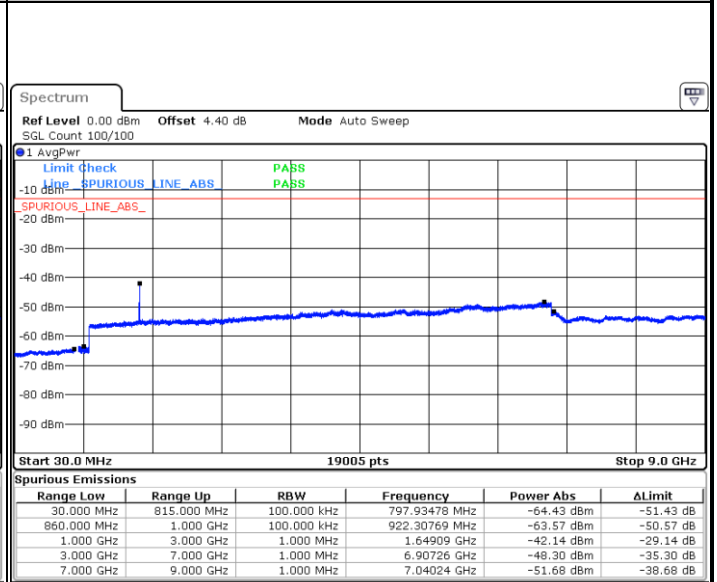

LTE Band 5 / 3MHz

Lowest Channel / QPSK

Date: 25 APR 2018 20:53:03

Lowest Channel / 16QAM

Date: 25 APR 2018 20:53:57

LTE Band 5 / 3MHz

Middle Channel / QPSK

Middle Channel / 16QAM

Date: 25 APR 2018 20:55:32

Date: 25 APR 2018 20:56:26

Highest Channel / QPSK

Highest Channel / 16QAM

Date: 25 APR 2018 21:04:30

Date: 25 APR 2018 21:05:25

LTE Band 5 / 5MHz

Lowest Channel / QPSK

Date: 25 APR 2018 21:13:29

Lowest Channel / 16QAM

Date: 25 APR 2018 21:14:23

Middle Channel / QPSK

Date: 25 APR 2018 21:15:58

Middle Channel / 16QAM

Date: 25 APR 2018 21:16:52

LTE Band 5 / 5MHz

Highest Channel / QPSK

Date: 25 APR 2018 21:24:56

Highest Channel / 16QAM

Date: 25 APR 2018 21:25:51

LTE Band 5 / 10MHz

Lowest Channel / QPSK

Date: 25 APR 2018 21:33:55

Lowest Channel / 16QAM