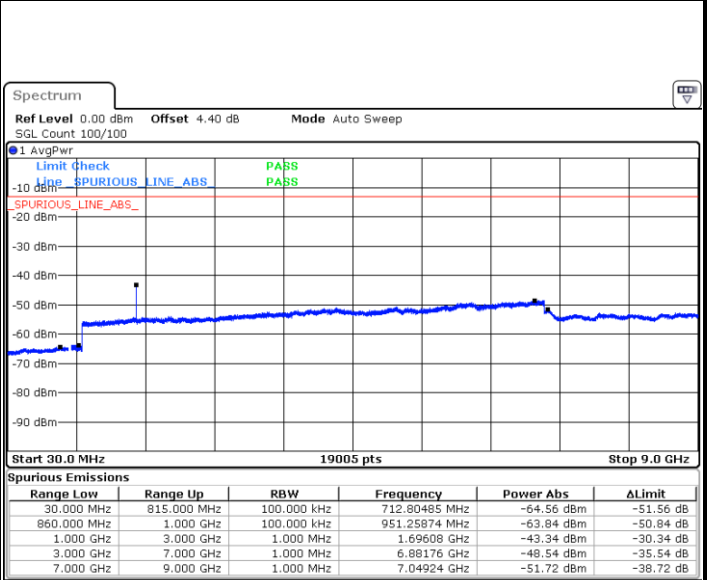

Highest Channel / 64QAM

Date: 26 APR 2018 11:30:18

LTE Band 5 / 1.4MHz

Lowest Channel / QPSK

Lowest Channel / 16QAM

Date: 25 APR 2018 20:32:37

Date: 25 APR 2018 20:33:31

Middle Channel / QPSK

Middle Channel / 16QAM

Date: 25 APR 2018 20:35:05

Date: 25 APR 2018 20:36:00

LTE Band 5 / 1.4MHz

Highest Channel / QPSK

Date: 25 APR 2018 20:44:04

Highest Channel / 16QAM

Date: 25 APR 2018 20:44:58

LTE Band 5 / 3MHz

Lowest Channel / QPSK

Date: 25 APR 2018 20:53:03

Lowest Channel / 16QAM

Date: 25 APR 2018 20:53:57

LTE Band 5 / 3MHz

Middle Channel / QPSK

Middle Channel / 16QAM

Date: 25 APR 2018 20:55:32

Date: 25 APR 2018 20:56:26

Highest Channel / QPSK

Highest Channel / 16QAM

Date: 25 APR 2018 21:04:30

Date: 25 APR 2018 21:05:25

LTE Band 5 / 5MHz

Lowest Channel / QPSK