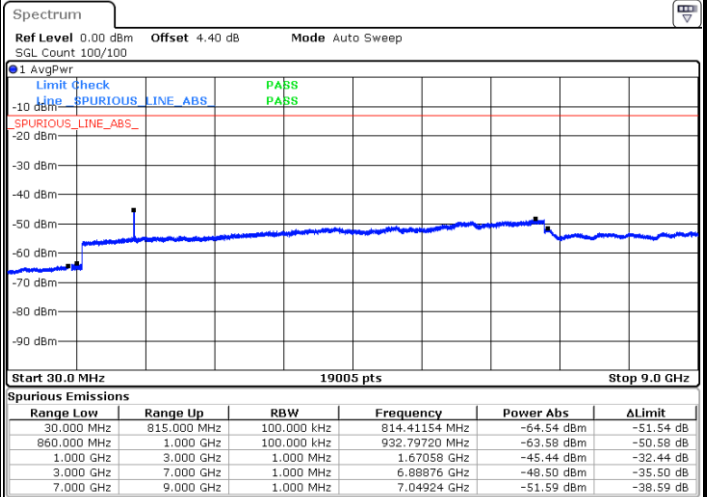

Date: 25 APR 2018 21:34:49

LTE Band 5 / 10MHz

Middle Channel / QPSK

Middle Channel / 16QAM

Date: 25 APR 2018 21:36:23

Date: 25 APR 2018 21:37:18

Highest Channel / QPSK

Highest Channel / 16QAM

Date: 25 APR 2018 21:45:22

Date: 25 APR 2018 21:46:17

LTE Band 5 / 1.4MHz

Lowest Channel / 64QAM

Middle Channel / 64QAM

Date: 25 APR 2018 21:51:57

Date: 25 APR 2018 21:53:12

Highest Channel / 64QAM

Date: 25 APR 2018 21:57:41

LTE Band 5 / 3MHz

Lowest Channel / 64QAM

Middle Channel / 64QAM

Date: 25 APR 2018 22:02:10

Date: 25 APR 2018 22:03:25

Highest Channel / 64QAM

Date: 25 APR 2018 22:13:21