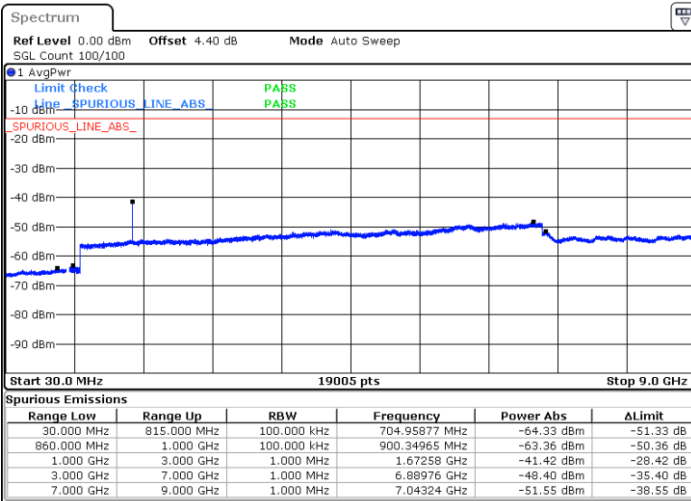

Date: 26 APR 2018 11:35:10

Highest Channel / 64QAM

Date: 26 APR 2018 11:35:53

LTE Band 4 / 20MHz

Lowest Channel / 64QAM

Middle Channel / 64QAM

Date: 26 APR 2018 11:28:26

Date: 26 APR 2018 11:29:22

Highest Channel / 64QAM

Date: 26 APR 2018 11:30:18

LTE Band 5 / 1.4MHz

Lowest Channel / QPSK

Lowest Channel / 16QAM

Date: 25 APR 2018 20:32:37

Date: 25 APR 2018 20:33:31

Middle Channel / QPSK

Middle Channel / 16QAM

Date: 25 APR 2018 20:35:05

Date: 25 APR 2018 20:36:00

LTE Band 5 / 1.4MHz

Highest Channel / QPSK

Date: 25 APR 2018 20:44:04

Highest Channel / 16QAM

Date: 25 APR 2018 20:44:58