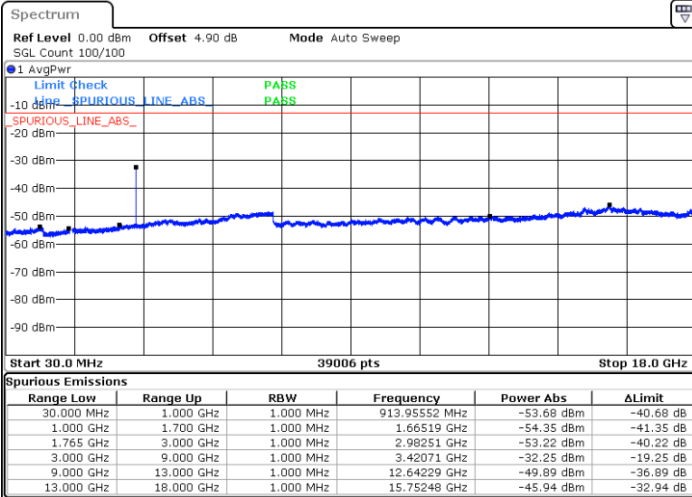

Lowest Channel / 64QAM

Middle Channel / 64QAM

Date: 26 APR 2018 10:58:41

Date: 26 APR 2018 10:59:37

Highest Channel / 64QAM

Date: 26 APR 2018 11:00:32

LTE Band 4 / 5MHz

Lowest Channel / 64QAM

Middle Channel / 64QAM

Date: 26 APR 2018 11:37:13

Date: 26 APR 2018 11:37:56

Highest Channel / 64QAM

Date: 26 APR 2018 11:38:47

LTE Band 4 / 10MHz

Lowest Channel / 64QAM

Middle Channel / 64QAM

Date: 26 APR 2018 11:12:38

Date: 26 APR 2018 11:13:33

Highest Channel / 64QAM

Date: 26 APR 2018 11:14:29

LTE Band 4 / 15MHz

Lowest Channel / 64QAM

Middle Channel / 64QAM

Date: 26 APR 2018 11:33:36