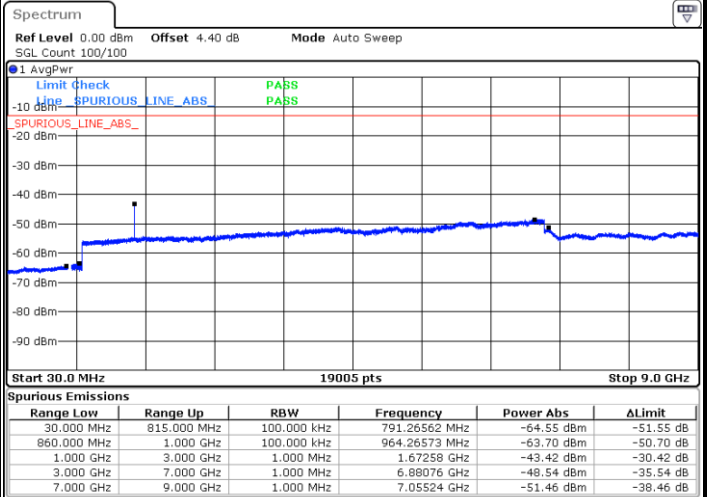

Date: 25 APR 2018 21:34:49

LTE Band 5 / 10MHz

Middle Channel / QPSK

Middle Channel / 16QAM

Date: 25 APR 2018 21:36:23

Date: 25 APR 2018 21:37:18

Highest Channel / QPSK

Highest Channel / 16QAM

Date: 25 APR 2018 21:45:22

Date: 25 APR 2018 21:46:17

LTE Band 5 / 1.4MHz

Lowest Channel / 64QAM

Middle Channel / 64QAM

Date: 25 APR 2018 21:51:57

Date: 25 APR 2018 21:53:12

Highest Channel / 64QAM

Date: 25 APR 2018 21:57:41

LTE Band 5 / 3MHz

Lowest Channel / 64QAM

Middle Channel / 64QAM

Date: 25 APR 2018 22:02:10

Date: 25 APR 2018 22:03:25

Highest Channel / 64QAM

Date: 25 APR 2018 22:13:21