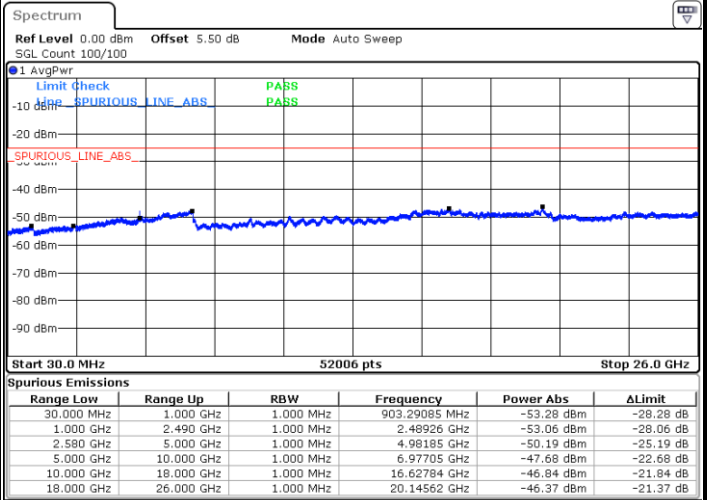

Date: 25 APR 2018 21:57:41

LTE Band 5 / 3MHz

Lowest Channel / 64QAM

Middle Channel / 64QAM

Date: 25 APR 2018 22:02:10

Date: 25 APR 2018 22:03:25

Highest Channel / 64QAM

Date: 25 APR 2018 22:13:21

LTE Band 5 / 5MHz

LTE Band 5 / 10MHz

Lowest Channel / 64QAM

Middle Channel / 64QAM

Date: 25 APR 2018 22:28:03

Date: 25 APR 2018 22:29:18

Highest Channel / 64QAM

Date: 25 APR 2018 22:33:47

LTE Band 7 / 5MHz

Lowest Channel / QPSK

Lowest Channel / 16QAM

Date: 9 MAY.2018 15:19:00

Date: 9 MAY.2018 15:18:05

Middle Channel / QPSK

Middle Channel / 16QAM

Date: 9 MAY.2018 15:19:55