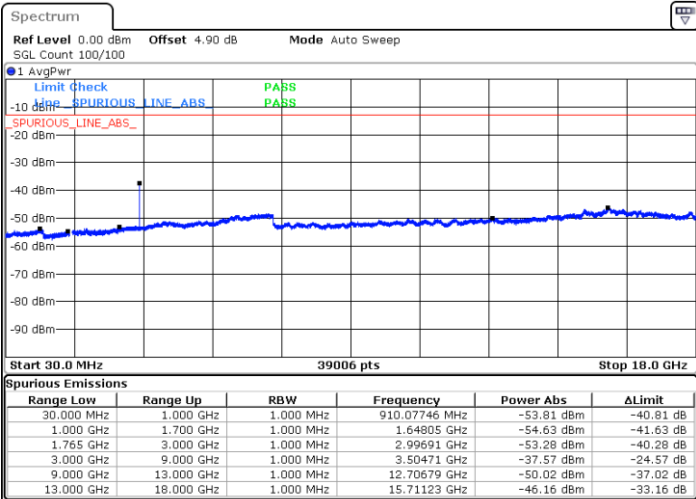

Lowest Channel / 64QAM

Middle Channel / 64QAM

Date: 26 APR 2018 10:58:41

Date: 26 APR 2018 10:59:37

Highest Channel / 64QAM

Date: 26 APR 2018 11:00:32

LTE Band 4 / 5MHz

Lowest Channel / 64QAM

Middle Channel / 64QAM

Date: 26 APR 2018 11:37:13

Date: 26 APR 2018 11:37:56

Highest Channel / 64QAM

Date: 26 APR 2018 11:38:47

LTE Band 4 / 10MHz

Lowest Channel / 64QAM

Middle Channel / 64QAM