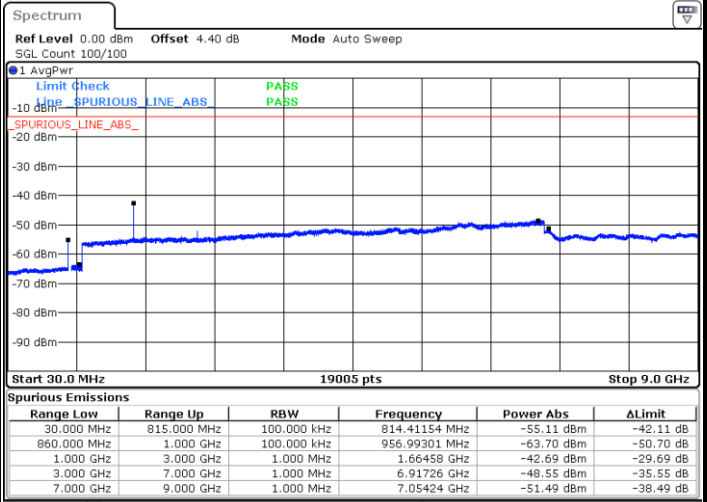

Date: 25 APR 2018 21:13:29

Lowest Channel / 16QAM

Date: 25 APR 2018 21:14:23

Middle Channel / QPSK

Date: 25 APR 2018 21:15:58

Middle Channel / 16QAM

Date: 25 APR 2018 21:16:52

LTE Band 5 / 5MHz

Highest Channel / QPSK

Date: 25 APR 2018 21:24:56

Highest Channel / 16QAM

Date: 25 APR 2018 21:25:51

LTE Band 5 / 10MHz

Lowest Channel / QPSK

Date: 25 APR 2018 21:33:55

Lowest Channel / 16QAM

Date: 25 APR 2018 21:34:49

LTE Band 5 / 10MHz

Middle Channel / QPSK

Middle Channel / 16QAM

Date: 25 APR 2018 21:36:23

Date: 25 APR 2018 21:37:18

Highest Channel / QPSK

Highest Channel / 16QAM

Date: 25 APR 2018 21:45:22

Date: 25 APR 2018 21:46:17

LTE Band 5 / 1.4MHz

Lowest Channel / 64QAM

Middle Channel / 64QAM

Date: 25 APR 2018 21:51:57

Date: 25 APR 2018 21:53:12

Highest Channel / 64QAM