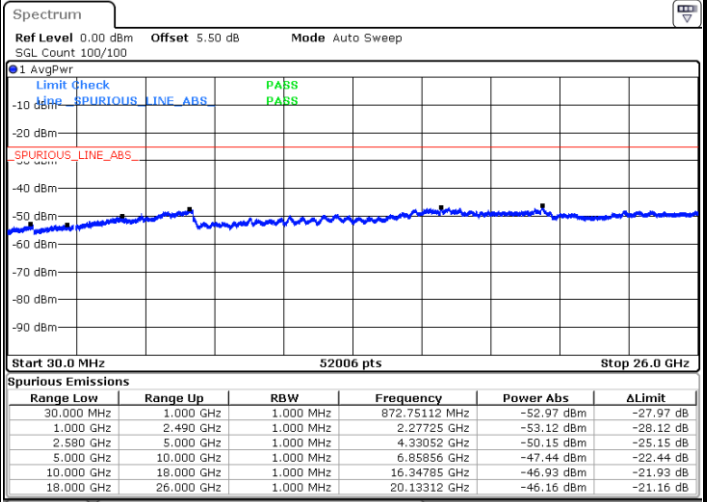

LTE Band 7 / 5MHz

Lowest Channel / 64QAM

Middle Channel / 64QAM

Date: 9 MAY 2018 16:45:08

Date: 9 MAY 2018 16:46:03

Highest Channel / 64QAM

Date: 9 MAY 2018 16:46:57

LTE Band 7 / 10MHz

Lowest Channel / 64QAM

Middle Channel / 64QAM

Date: 9 MAY 2018 16:42:24

Date: 9 MAY 2018 16:43:19

Highest Channel / 64QAM

Date: 9 MAY 2018 16:44:14

LTE Band 7 / 15MHz

Lowest Channel / 64QAM

Middle Channel / 64QAM

Date: 9 MAY.2018 16:39:41

Date: 9 MAY.2018 16:40:35

Highest Channel / 64QAM

Date: 9 MAY.2018 16:41:30

LTE Band 7 / 20MHz

Lowest Channel / 64QAM

Middle Channel / 64QAM