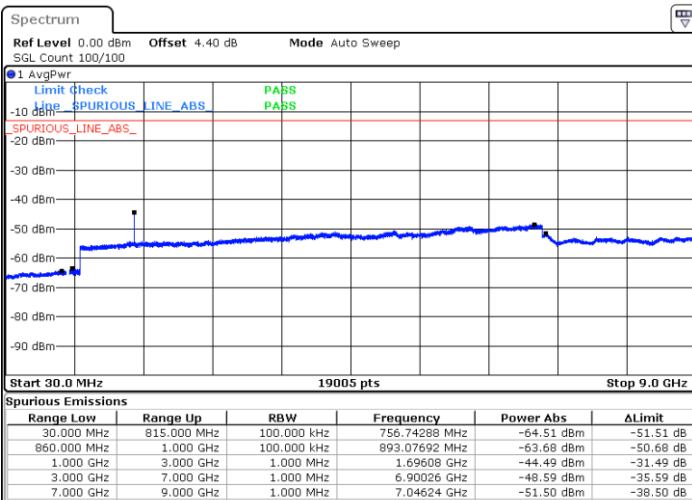

Date: 25 APR 2018 21:34:49

LTE Band 5 / 10MHz

Middle Channel / QPSK

Middle Channel / 16QAM

Date: 25 APR 2018 21:36:23

Date: 25 APR 2018 21:37:18

Highest Channel / QPSK

Highest Channel / 16QAM

Date: 25 APR 2018 21:45:22

Date: 25 APR 2018 21:46:17

LTE Band 5 / 1.4MHz

Lowest Channel / 64QAM

Middle Channel / 64QAM

Date: 25 APR 2018 21:51:57

Date: 25 APR 2018 21:53:12

Highest Channel / 64QAM

Date: 25 APR 2018 21:57:41

LTE Band 5 / 3MHz

Lowest Channel / 64QAM

Middle Channel / 64QAM

Date: 25 APR 2018 22:02:10

Date: 25 APR 2018 22:03:25

Highest Channel / 64QAM

Date: 25 APR 2018 22:13:21