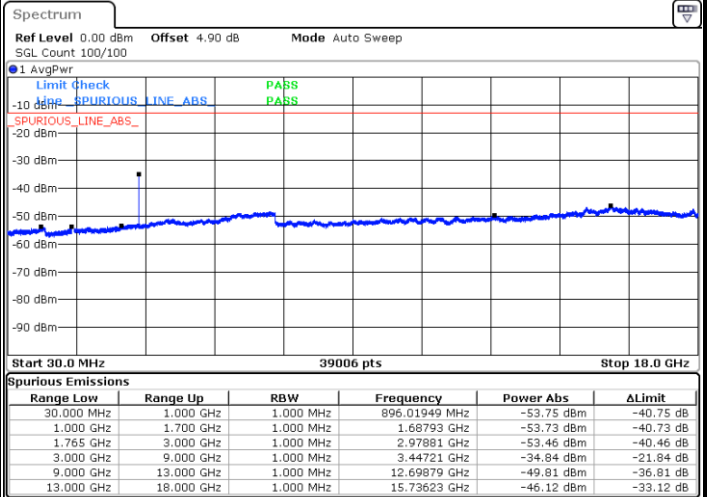

Date: 26 APR 2018 11:12:38

Date: 26 APR 2018 11:13:33

Highest Channel / 64QAM

Date: 26 APR 2018 11:14:29

LTE Band 4 / 15MHz

Lowest Channel / 64QAM

Middle Channel / 64QAM

Date: 26 APR 2018 11:33:36

Date: 26 APR 2018 11:35:10

Highest Channel / 64QAM

Date: 26 APR 2018 11:35:53

LTE Band 4 / 20MHz

Lowest Channel / 64QAM

Middle Channel / 64QAM

Date: 26 APR 2018 11:28:26

Date: 26 APR 2018 11:29:22

Highest Channel / 64QAM

Date: 26 APR 2018 11:30:18

LTE Band 5 / 1.4MHz

Lowest Channel / QPSK

Lowest Channel / 16QAM

Date: 25 APR 2018 20:32:37

Date: 25 APR 2018 20:33:31

Middle Channel / QPSK