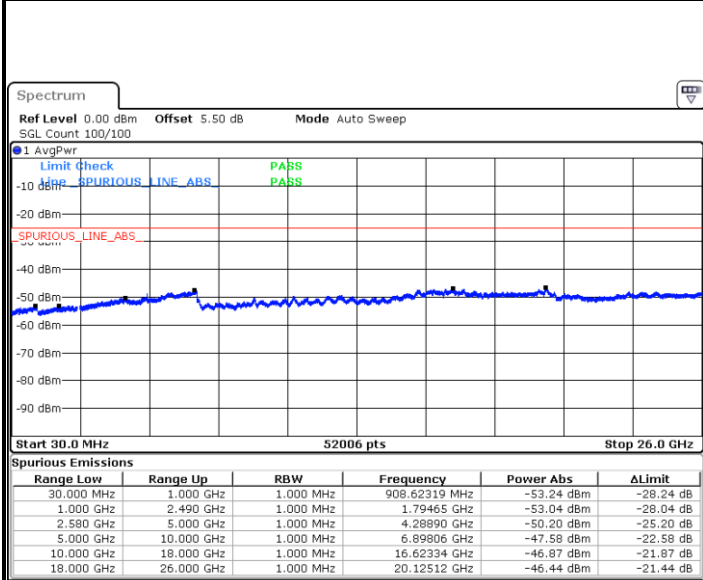

LTE Band 5 / 5MHz

LTE Band 5 / 10MHz

Lowest Channel / 64QAM

Middle Channel / 64QAM

Date: 25 APR 2018 22:28:03

Date: 25 APR 2018 22:29:18

Highest Channel / 64QAM

Date: 25 APR 2018 22:33:47

LTE Band 7 / 5MHz

Lowest Channel / QPSK

Lowest Channel / 16QAM

Date: 9 MAY.2018 15:19:00

Date: 9 MAY.2018 15:18:05

Middle Channel / QPSK

Middle Channel / 16QAM

Date: 9 MAY.2018 15:19:55

Date: 9 MAY.2018 15:20:49

LTE Band 7 / 5MHz

Highest Channel / QPSK

Date: 9 MAY.2018 15:24:06

Highest Channel / 16QAM

Date: 9 MAY.2018 15:23:11

LTE Band 7 / 10MHz

Lowest Channel / QPSK