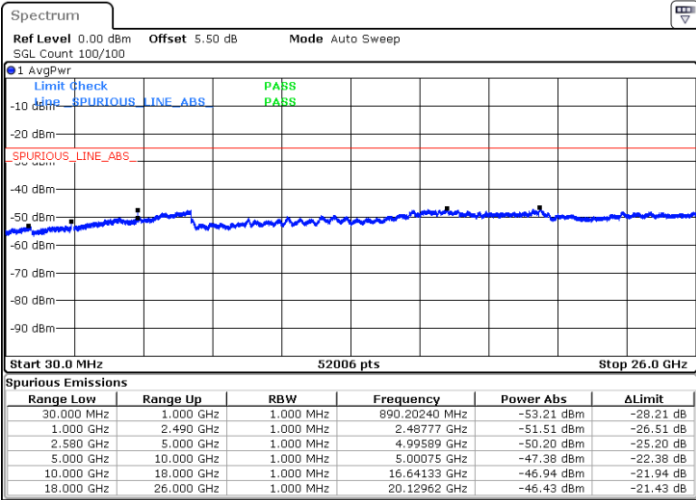

Date: 25 APR 2018 21:57:41

LTE Band 5 / 3MHz

Lowest Channel / 64QAM

Middle Channel / 64QAM

Date: 25 APR 2018 22:02:10

Date: 25 APR 2018 22:03:25

Highest Channel / 64QAM

Date: 25 APR 2018 22:13:21

LTE Band 5 / 5MHz

LTE Band 5 / 10MHz

Lowest Channel / 64QAM

Middle Channel / 64QAM

Date: 25 APR 2018 22:28:03

Date: 25 APR 2018 22:29:18

Highest Channel / 64QAM

Date: 25 APR 2018 22:33:47

LTE Band 7 / 5MHz

Lowest Channel / QPSK

Lowest Channel / 16QAM

Date: 9 MAY.2018 15:19:00

Date: 9 MAY.2018 15:18:05

Middle Channel / QPSK

Middle Channel / 16QAM

Date: 9 MAY.2018 15:19:55

Date: 9 MAY.2018 15:20:49

LTE Band 7 / 5MHz

Highest Channel / QPSK

Date: 9 MAY.2018 15:24:06

Highest Channel / 16QAM

Date: 9 MAY.2018 15:23:11

LTE Band 7 / 10MHz

Lowest Channel / QPSK