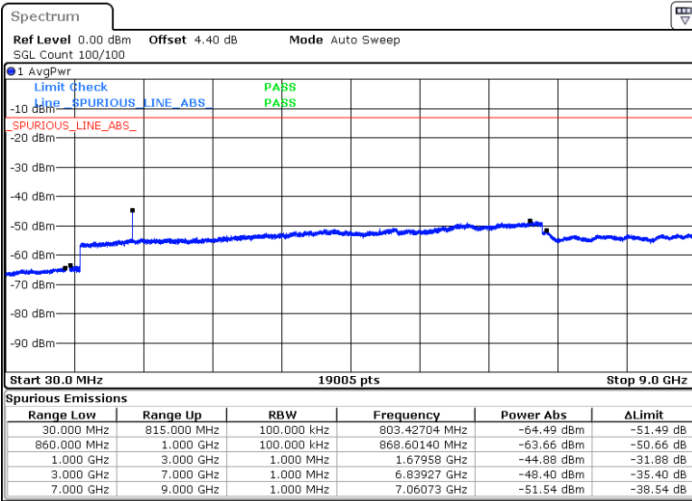

Date: 25 APR 2018 21:57:41

LTE Band 5 / 3MHz

Lowest Channel / 64QAM

Middle Channel / 64QAM

Date: 25 APR 2018 22:02:10

Date: 25 APR 2018 22:03:25

Highest Channel / 64QAM

Date: 25 APR 2018 22:13:21

LTE Band 5 / 5MHz

LTE Band 5 / 10MHz

Lowest Channel / 64QAM

Middle Channel / 64QAM

Date: 25 APR 2018 22:28:03

Date: 25 APR 2018 22:29:18

Highest Channel / 64QAM

Date: 25 APR 2018 22:33:47

LTE Band 7 / 5MHz

Lowest Channel / QPSK

Lowest Channel / 16QAM

Date: 9 MAY.2018 15:19:00

Date: 9 MAY.2018 15:18:05

Middle Channel / QPSK

Middle Channel / 16QAM

Date: 9 MAY.2018 15:19:55

Date: 9 MAY.2018 15:20:49

LTE Band 7 / 5MHz

Highest Channel / QPSK

Date: 9 MAY.2018 15:24:06

Highest Channel / 16QAM

Date: 9 MAY.2018 15:23:11

LTE Band 7 / 10MHz

Lowest Channel / QPSK