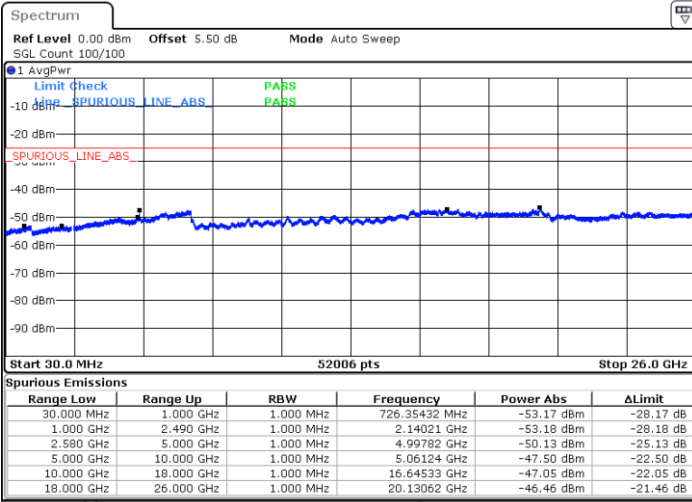

Date: 9 MAY.2018 15:20:49

LTE Band 7 / 5MHz

Highest Channel / QPSK

Date: 9 MAY.2018 15:24:06

Highest Channel / 16QAM

Date: 9 MAY.2018 15:23:11

LTE Band 7 / 10MHz

Lowest Channel / QPSK

Date: 9 MAY.2018 15:26:38

Lowest Channel / 16QAM

Date: 9 MAY.2018 15:25:43

LTE Band 7 / 10MHz

Middle Channel / QPSK

Middle Channel / 16QAM

Date: 9 MAY.2018 15:27:32

Date: 9 MAY.2018 15:28:27

Highest Channel / QPSK

Highest Channel / 16QAM

Date: 9 MAY.2018 15:31:41

Date: 9 MAY.2018 15:30:47

LTE Band 7 / 15MHz

Lowest Channel / QPSK

Lowest Channel / 16QAM

Date: 9 MAY.2018 15:34:13