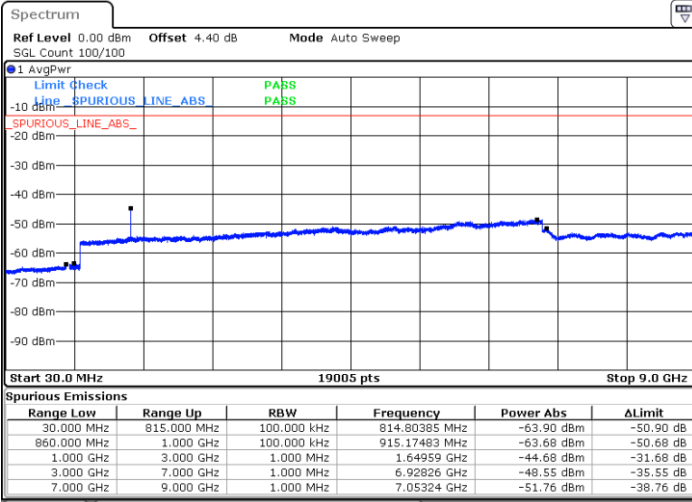

Date: 25 APR 2018 21:57:41

LTE Band 5 / 3MHz

Lowest Channel / 64QAM

Middle Channel / 64QAM

Date: 25 APR 2018 22:02:10

Date: 25 APR 2018 22:03:25

Highest Channel / 64QAM

Date: 25 APR 2018 22:13:21

LTE Band 5 / 5MHz

LTE Band 5 / 10MHz

Lowest Channel / 64QAM

Middle Channel / 64QAM

Date: 25 APR 2018 22:28:03

Date: 25 APR 2018 22:29:18

Highest Channel / 64QAM

Date: 25 APR 2018 22:33:47

LTE Band 7 / 5MHz

Lowest Channel / QPSK

Lowest Channel / 16QAM

Date: 9 MAY.2018 15:19:00

Date: 9 MAY.2018 15:18:05

Middle Channel / QPSK

Middle Channel / 16QAM

Date: 9 MAY.2018 15:19:55

Date: 9 MAY.2018 15:20:49

LTE Band 7 / 5MHz

Highest Channel / QPSK

Date: 9 MAY.2018 15:24:06

Highest Channel / 16QAM

Date: 9 MAY.2018 15:23:11

LTE Band 7 / 10MHz

Lowest Channel / QPSK