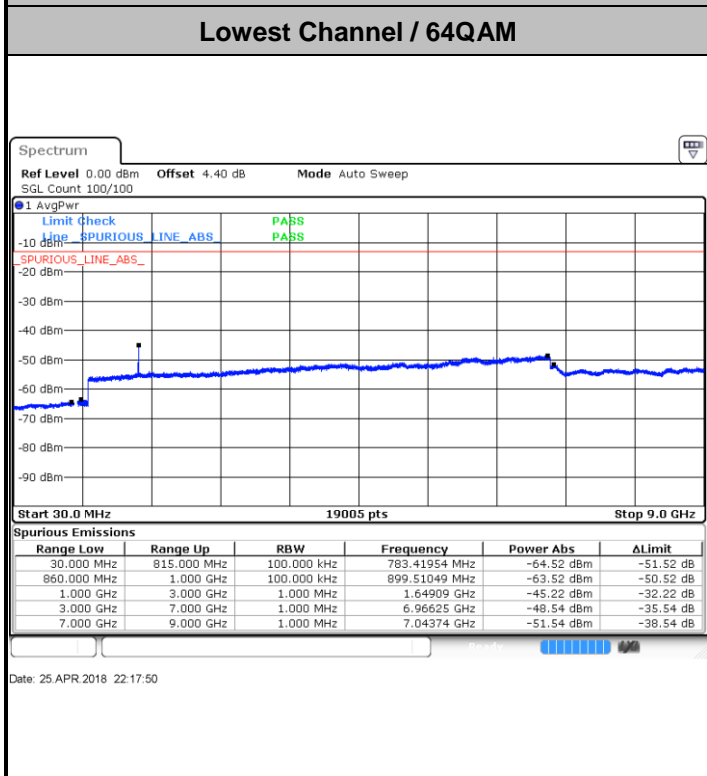

Date: 25 APR 2018 21:45:22

Date: 25 APR 2018 21:46:17

LTE Band 5 / 1.4MHz

Lowest Channel / 64QAM

Middle Channel / 64QAM

Date: 25 APR 2018 21:51:57

Date: 25 APR 2018 21:53:12

Highest Channel / 64QAM

Date: 25 APR 2018 21:57:41

LTE Band 5 / 3MHz

Lowest Channel / 64QAM

Middle Channel / 64QAM

Date: 25 APR 2018 22:02:10

Date: 25 APR 2018 22:03:25

Highest Channel / 64QAM

Date: 25 APR 2018 22:13:21

LTE Band 5 / 5MHz

LTE Band 5 / 10MHz

Lowest Channel / 64QAM

Middle Channel / 64QAM

Date: 25 APR 2018 22:28:03

Date: 25 APR 2018 22:29:18

Highest Channel / 64QAM

Date: 25 APR 2018 22:33:47

LTE Band 7 / 5MHz

Lowest Channel / QPSK

Lowest Channel / 16QAM

Date: 9 MAY.2018 15:19:00

Date: 9 MAY.2018 15:18:05

Middle Channel / QPSK

Middle Channel / 16QAM

Date: 9 MAY.2018 15:19:55