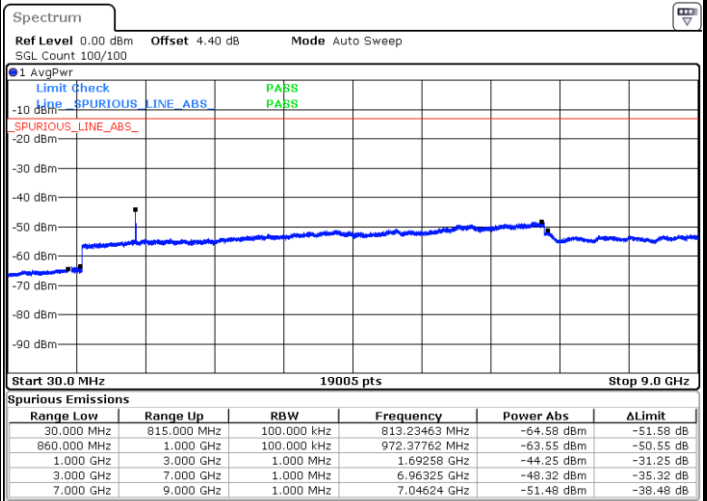

Middle Channel / 16QAM

Date: 25 APR 2018 20:35:05

Date: 25 APR 2018 20:36:00

LTE Band 5 / 1.4MHz

Highest Channel / QPSK

Date: 25 APR 2018 20:44:04

Highest Channel / 16QAM

Date: 25 APR 2018 20:44:58

LTE Band 5 / 3MHz

Lowest Channel / QPSK

Date: 25 APR 2018 20:53:03

Lowest Channel / 16QAM

Date: 25 APR 2018 20:53:57

LTE Band 5 / 3MHz

Middle Channel / QPSK

Middle Channel / 16QAM

Date: 25 APR 2018 20:55:32

Date: 25 APR 2018 20:56:26

Highest Channel / QPSK

Highest Channel / 16QAM

Date: 25 APR 2018 21:04:30

Date: 25 APR 2018 21:05:25

LTE Band 5 / 5MHz

Lowest Channel / QPSK