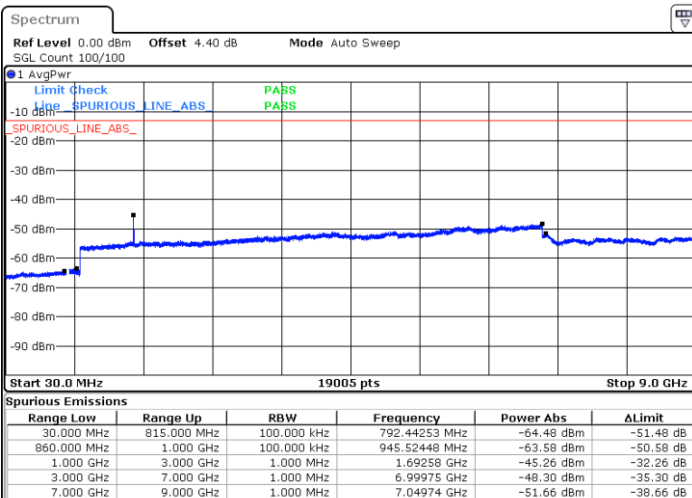

Date: 25 APR 2018 21:45:22

Date: 25 APR 2018 21:46:17

LTE Band 5 / 1.4MHz

Lowest Channel / 64QAM

Middle Channel / 64QAM

Date: 25 APR 2018 21:51:57

Date: 25 APR 2018 21:53:12

Highest Channel / 64QAM

Date: 25 APR 2018 21:57:41

LTE Band 5 / 3MHz

Lowest Channel / 64QAM

Middle Channel / 64QAM

Date: 25 APR 2018 22:02:10

Date: 25 APR 2018 22:03:25

Highest Channel / 64QAM

Date: 25 APR 2018 22:13:21

LTE Band 5 / 5MHz

LTE Band 5 / 10MHz

Lowest Channel / 64QAM

Middle Channel / 64QAM

Date: 25 APR 2018 22:28:03

Date: 25 APR 2018 22:29:18

Highest Channel / 64QAM

Date: 25 APR 2018 22:33:47