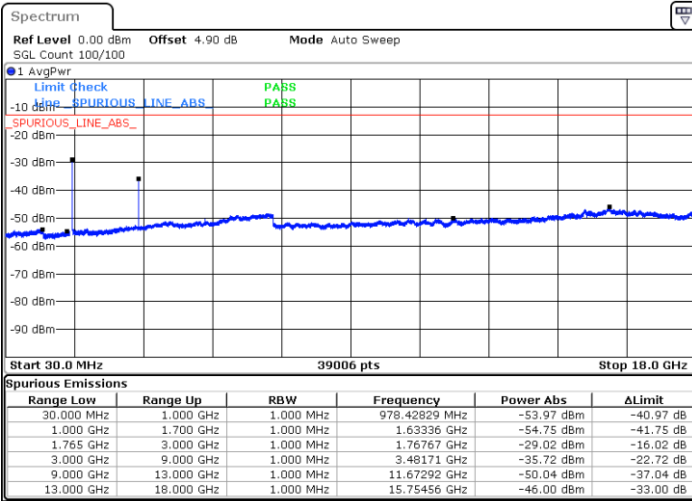

Middle Channel / 64QAM

Date: 26 APR 2018 11:37:13

Date: 26 APR 2018 11:37:56

Highest Channel / 64QAM

Date: 26 APR 2018 11:38:47

LTE Band 4 / 10MHz

Lowest Channel / 64QAM

Middle Channel / 64QAM

Date: 26 APR 2018 11:12:38

Date: 26 APR 2018 11:13:33

Highest Channel / 64QAM

Date: 26 APR 2018 11:14:29

LTE Band 4 / 15MHz

Lowest Channel / 64QAM

Middle Channel / 64QAM

Date: 26 APR 2018 11:33:36

Date: 26 APR 2018 11:35:10

Highest Channel / 64QAM

Date: 26 APR 2018 11:35:53

LTE Band 4 / 20MHz

Lowest Channel / 64QAM

Middle Channel / 64QAM

Date: 26 APR 2018 11:28:26

Date: 26 APR 2018 11:29:22

Highest Channel / 64QAM

Date: 26 APR 2018 11:30:18

LTE Band 5 / 1.4MHz

Lowest Channel / QPSK

Lowest Channel / 16QAM

Date: 25 APR 2018 20:32:37

Date: 25 APR 2018 20:33:31

Middle Channel / QPSK