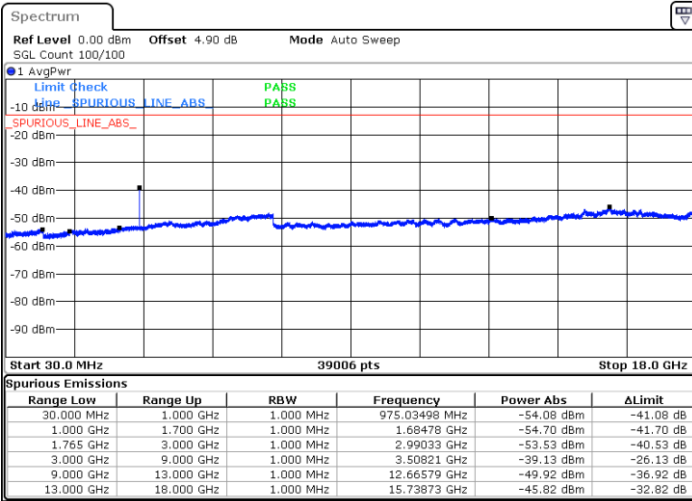

LTE Band 4 / 1.4MHz

Lowest Channel / 64QAM

Middle Channel / 64QAM

Date: 26 APR 2018 10:50:20

Date: 26 APR 2018 10:51:15

Highest Channel / 64QAM

Date: 26 APR 2018 10:52:11

LTE Band 4 / 3MHz

Lowest Channel / 64QAM

Middle Channel / 64QAM

Date: 26 APR 2018 10:58:41

Date: 26 APR 2018 10:59:37

Highest Channel / 64QAM

Date: 26 APR 2018 11:00:32

LTE Band 4 / 5MHz

Lowest Channel / 64QAM