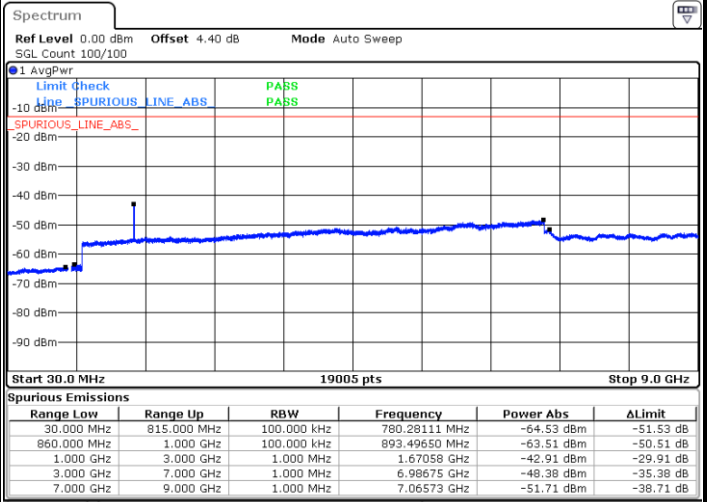

Middle Channel / 16QAM

Date: 25 APR 2018 20:35:05

Date: 25 APR 2018 20:36:00

LTE Band 5 / 1.4MHz

Highest Channel / QPSK

Date: 25 APR 2018 20:44:04

Highest Channel / 16QAM

Date: 25 APR 2018 20:44:58

LTE Band 5 / 3MHz

Lowest Channel / QPSK

Date: 25 APR 2018 20:53:03

Lowest Channel / 16QAM

Date: 25 APR 2018 20:53:57

LTE Band 5 / 3MHz

Middle Channel / QPSK

Middle Channel / 16QAM

Date: 25 APR 2018 20:55:32

Date: 25 APR 2018 20:56:26

Highest Channel / QPSK

Highest Channel / 16QAM

Date: 25 APR 2018 21:04:30

Date: 25 APR 2018 21:05:25

LTE Band 5 / 5MHz

Lowest Channel / QPSK