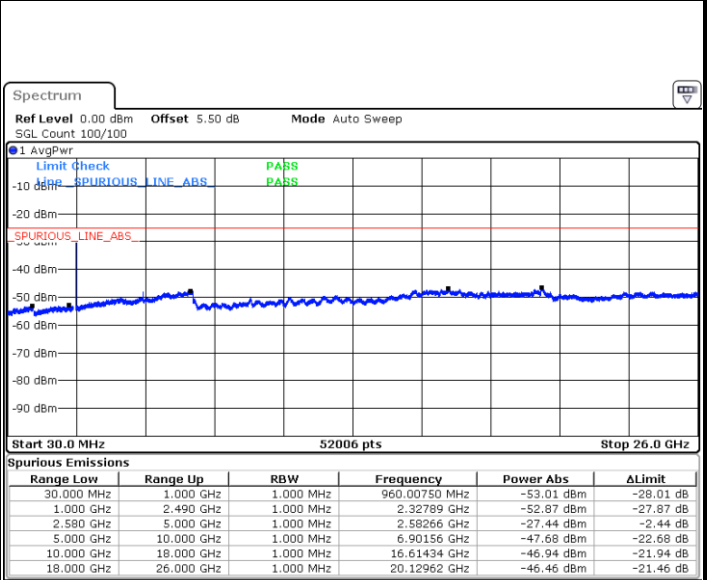

Highest Channel / QPSK

Highest Channel / 16QAM

Date: 9 MAY.2018 15:31:41

Date: 9 MAY.2018 15:30:47

LTE Band 7 / 15MHz

Lowest Channel / QPSK

Lowest Channel / 16QAM

Date: 9 MAY.2018 15:34:13

Date: 9 MAY.2018 15:33:18

Middle Channel / QPSK

Middle Channel / 16QAM

Date: 9 MAY.2018 15:35:07

Date: 9 MAY.2018 15:36:02

LTE Band7 / 15MHz

Highest Channel / QPSK

Date: 9 MAY.2018 15:39:16

Highest Channel / 16QAM

Date: 9 MAY.2018 15:38:22

LTE Band 7 / 20MHz

Lowest Channel / QPSK

Date: 9 MAY.2018 15:41:48

Lowest Channel / 16QAM

Date: 9 MAY.2018 15:40:53

LTE Band 7 / 20MHz