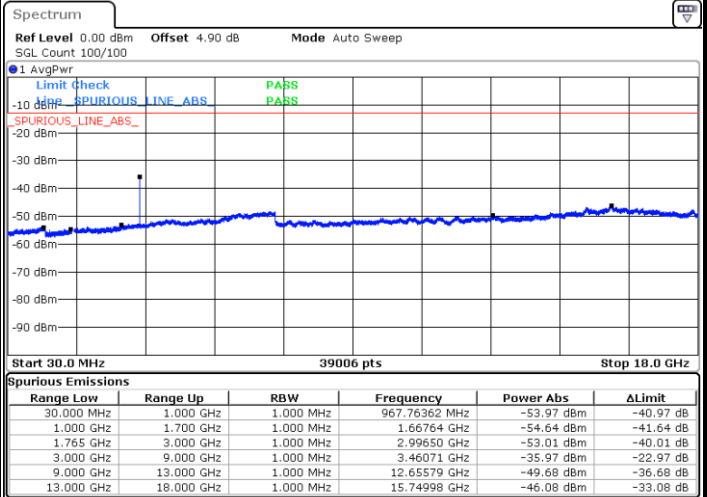

Lowest Channel / 64QAM

Middle Channel / 64QAM

Date: 26 APR 2018 10:58:41

Date: 26 APR 2018 10:59:37

Highest Channel / 64QAM

Date: 26 APR 2018 11:00:32

LTE Band 4 / 5MHz

Lowest Channel / 64QAM

Middle Channel / 64QAM

Date: 26 APR 2018 11:37:13

Date: 26 APR 2018 11:37:56

Highest Channel / 64QAM

Date: 26 APR 2018 11:38:47

LTE Band 4 / 10MHz

Lowest Channel / 64QAM

Middle Channel / 64QAM