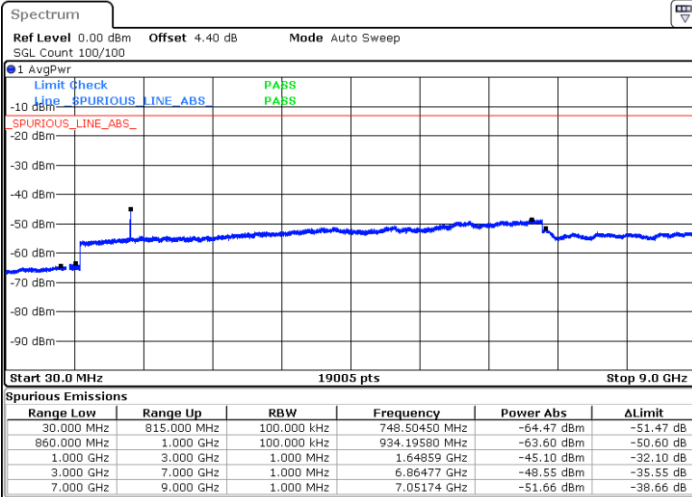

Date: 25 APR 2018 21:34:49

LTE Band 5 / 10MHz

Middle Channel / QPSK

Middle Channel / 16QAM

Date: 25 APR 2018 21:36:23

Date: 25 APR 2018 21:37:18

Highest Channel / QPSK

Highest Channel / 16QAM

Date: 25 APR 2018 21:45:22

Date: 25 APR 2018 21:46:17

LTE Band 5 / 1.4MHz

Lowest Channel / 64QAM

Middle Channel / 64QAM

Date: 25 APR 2018 21:51:57

Date: 25 APR 2018 21:53:12

Highest Channel / 64QAM

Date: 25 APR 2018 21:57:41

LTE Band 5 / 3MHz

Lowest Channel / 64QAM

Middle Channel / 64QAM

Date: 25 APR 2018 22:02:10

Date: 25 APR 2018 22:03:25

Highest Channel / 64QAM

Date: 25 APR 2018 22:13:21