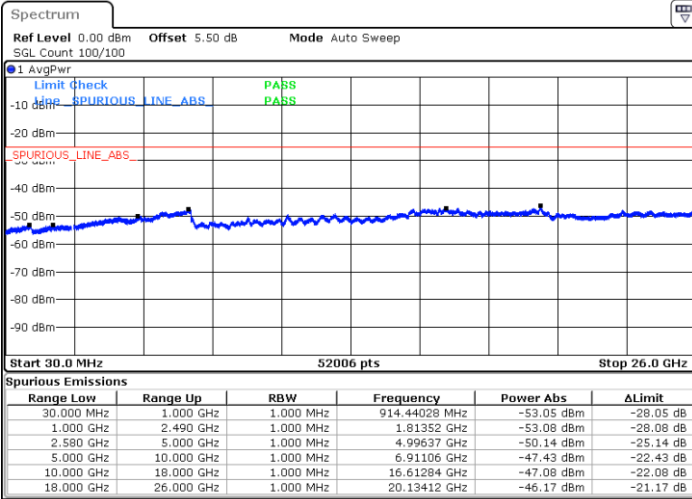

LTE Band 7 / 5MHz

Lowest Channel / 64QAM

Middle Channel / 64QAM

Date: 9 MAY 2018 16:45:08

Date: 9 MAY 2018 16:46:03

Highest Channel / 64QAM

Date: 9 MAY 2018 16:46:57

LTE Band 7 / 10MHz

Lowest Channel / 64QAM

Middle Channel / 64QAM

Date: 9 MAY 2018 16:42:24

Date: 9 MAY 2018 16:43:19

Highest Channel / 64QAM

Date: 9 MAY 2018 16:44:14

LTE Band 7 / 15MHz

Lowest Channel / 64QAM

Middle Channel / 64QAM

Date: 9 MAY.2018 16:39:41

Date: 9 MAY.2018 16:40:35

Highest Channel / 64QAM

Date: 9 MAY.2018 16:41:30

LTE Band 7 / 20MHz

Lowest Channel / 64QAM

Middle Channel / 64QAM