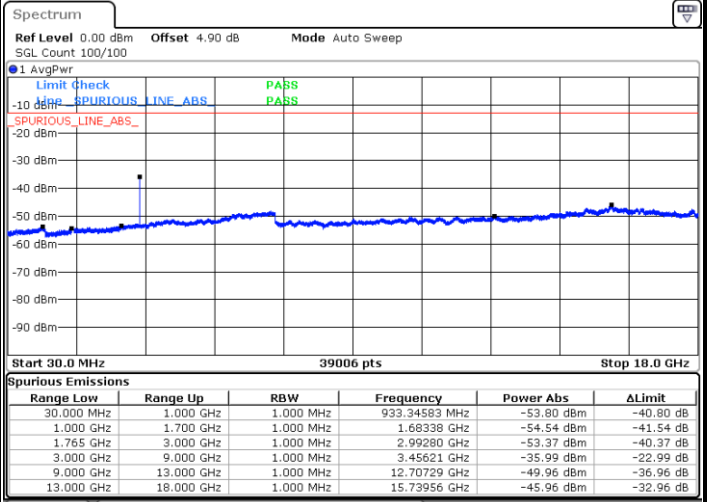

Lowest Channel / 64QAM

Middle Channel / 64QAM

Date: 26 APR 2018 10:58:41

Date: 26 APR 2018 10:59:37

Highest Channel / 64QAM

Date: 26 APR 2018 11:00:32

LTE Band 4 / 5MHz

Lowest Channel / 64QAM

Middle Channel / 64QAM

Date: 26 APR 2018 11:37:13

Date: 26 APR 2018 11:37:56

Highest Channel / 64QAM

Date: 26 APR 2018 11:38:47

LTE Band 4 / 10MHz

Lowest Channel / 64QAM

Middle Channel / 64QAM

Date: 26 APR 2018 11:12:38

Date: 26 APR 2018 11:13:33

Highest Channel / 64QAM

Date: 26 APR 2018 11:14:29

LTE Band 4 / 15MHz

Lowest Channel / 64QAM

Middle Channel / 64QAM

Date: 26 APR 2018 11:33:36

Date: 26 APR 2018 11:35:10

Highest Channel / 64QAM

Date: 26 APR 2018 11:35:53

LTE Band 4 / 20MHz

Lowest Channel / 64QAM

Middle Channel / 64QAM

Date: 26 APR 2018 11:28:26

Date: 26 APR 2018 11:29:22