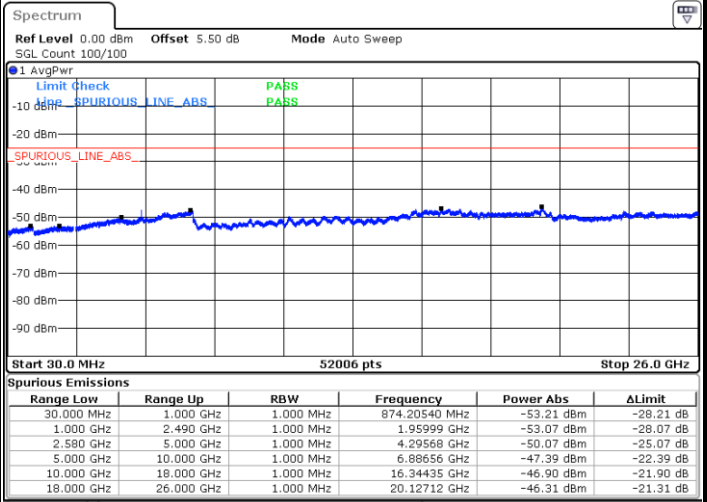

Date: 9 MAY.2018 15:20:49

LTE Band 7 / 5MHz

Highest Channel / QPSK

Date: 9 MAY.2018 15:24:06

Highest Channel / 16QAM

Date: 9 MAY.2018 15:23:11

LTE Band 7 / 10MHz

Lowest Channel / QPSK

Date: 9 MAY.2018 15:26:38

Lowest Channel / 16QAM

Date: 9 MAY.2018 15:25:43

LTE Band 7 / 10MHz

Middle Channel / QPSK

Middle Channel / 16QAM

Date: 9 MAY.2018 15:27:32

Date: 9 MAY.2018 15:28:27

Highest Channel / QPSK

Highest Channel / 16QAM

Date: 9 MAY.2018 15:31:41

Date: 9 MAY.2018 15:30:47

LTE Band 7 / 15MHz

Lowest Channel / QPSK

Lowest Channel / 16QAM

Date: 9 MAY.2018 15:34:13