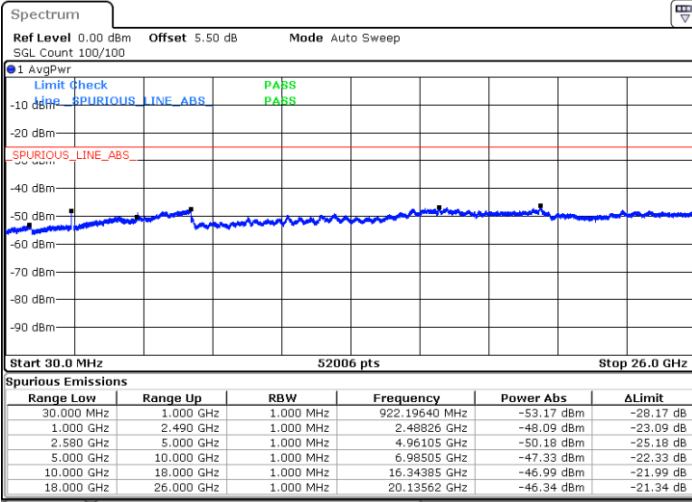

LTE Band 7 / 5MHz

Lowest Channel / 64QAM

Middle Channel / 64QAM

Date: 9 MAY 2018 16:45:08

Date: 9 MAY 2018 16:46:03

Highest Channel / 64QAM

Date: 9 MAY 2018 16:46:57

LTE Band 7 / 10MHz

Lowest Channel / 64QAM

Middle Channel / 64QAM

Date: 9 MAY 2018 16:42:24

Date: 9 MAY 2018 16:43:19

Highest Channel / 64QAM

Date: 9 MAY 2018 16:44:14

LTE Band 7 / 15MHz

Lowest Channel / 64QAM

Middle Channel / 64QAM

Date: 9 MAY.2018 16:39:41

Date: 9 MAY.2018 16:40:35

Highest Channel / 64QAM

Date: 9 MAY.2018 16:41:30

LTE Band 7 / 20MHz

Lowest Channel / 64QAM

Middle Channel / 64QAM