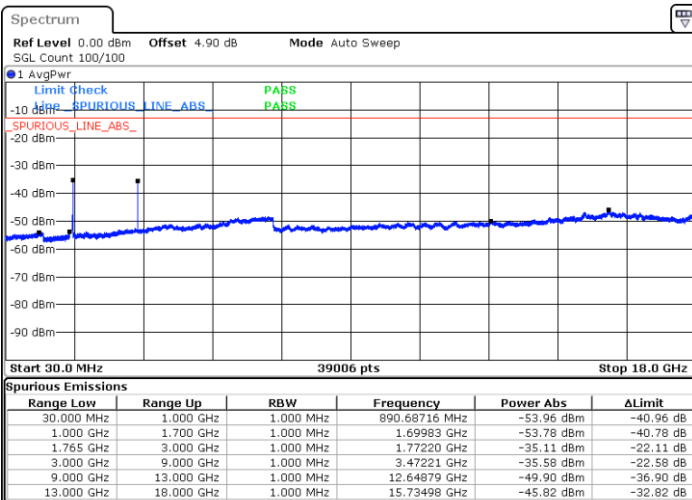

Date: 26 APR 2018 11:12:38

Date: 26 APR 2018 11:13:33

Highest Channel / 64QAM

Date: 26 APR 2018 11:14:29

LTE Band 4 / 15MHz

Lowest Channel / 64QAM

Middle Channel / 64QAM

Date: 26 APR 2018 11:33:36

Date: 26 APR 2018 11:35:10

Highest Channel / 64QAM

Date: 26 APR 2018 11:35:53

LTE Band 4 / 20MHz

Lowest Channel / 64QAM

Middle Channel / 64QAM

Date: 26 APR 2018 11:28:26

Date: 26 APR 2018 11:29:22

Highest Channel / 64QAM

Date: 26 APR 2018 11:30:18

LTE Band 5 / 1.4MHz

Lowest Channel / QPSK

Lowest Channel / 16QAM

Date: 25 APR 2018 20:32:37

Date: 25 APR 2018 20:33:31

Middle Channel / QPSK

Middle Channel / 16QAM

Date: 25 APR 2018 20:35:05

Date: 25 APR 2018 20:36:00

LTE Band 5 / 1.4MHz

Highest Channel / QPSK

Date: 25 APR 2018 20:44:04

Highest Channel / 16QAM

Date: 25 APR 2018 20:44:58