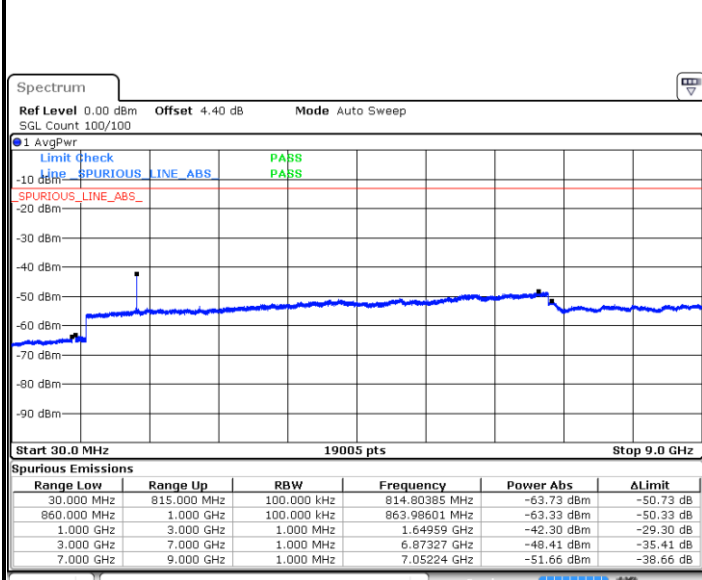

Date: 25 APR 2018 21:13:29

Lowest Channel / 16QAM

Date: 25 APR 2018 21:14:23

Middle Channel / QPSK

Date: 25 APR 2018 21:15:58

Middle Channel / 16QAM

Date: 25 APR 2018 21:16:52

LTE Band 5 / 5MHz

Highest Channel / QPSK

Date: 25 APR 2018 21:24:56

Highest Channel / 16QAM

Date: 25 APR 2018 21:25:51

LTE Band 5 / 10MHz

Lowest Channel / QPSK

Date: 25 APR 2018 21:33:55

Lowest Channel / 16QAM

Date: 25 APR 2018 21:34:49

LTE Band 5 / 10MHz

Middle Channel / QPSK

Middle Channel / 16QAM

Date: 25 APR 2018 21:36:23

Date: 25 APR 2018 21:37:18

Highest Channel / QPSK

Highest Channel / 16QAM

Date: 25 APR 2018 21:45:22

Date: 25 APR 2018 21:46:17

LTE Band 5 / 1.4MHz

Lowest Channel / 64QAM

Middle Channel / 64QAM

Date: 25 APR 2018 21:51:57

Date: 25 APR 2018 21:53:12

Highest Channel / 64QAM