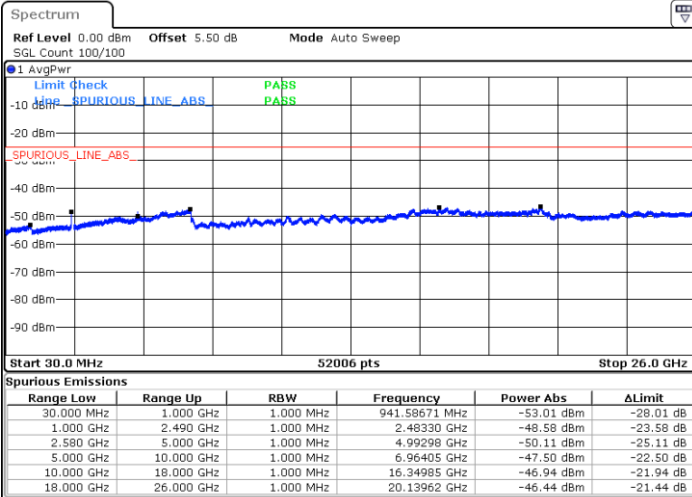

LTE Band 7 / 5MHz

Lowest Channel / 64QAM

Middle Channel / 64QAM

Date: 9 MAY 2018 16:45:08

Date: 9 MAY 2018 16:46:03

Highest Channel / 64QAM

Date: 9 MAY 2018 16:46:57

LTE Band 7 / 10MHz

Lowest Channel / 64QAM

Middle Channel / 64QAM

Date: 9 MAY 2018 16:42:24

Date: 9 MAY 2018 16:43:19

Highest Channel / 64QAM

Date: 9 MAY 2018 16:44:14

LTE Band 7 / 15MHz

Lowest Channel / 64QAM

Middle Channel / 64QAM

Date: 9 MAY.2018 16:39:41

Date: 9 MAY.2018 16:40:35

Highest Channel / 64QAM

Date: 9 MAY.2018 16:41:30

LTE Band 7 / 20MHz

Lowest Channel / 64QAM

Middle Channel / 64QAM