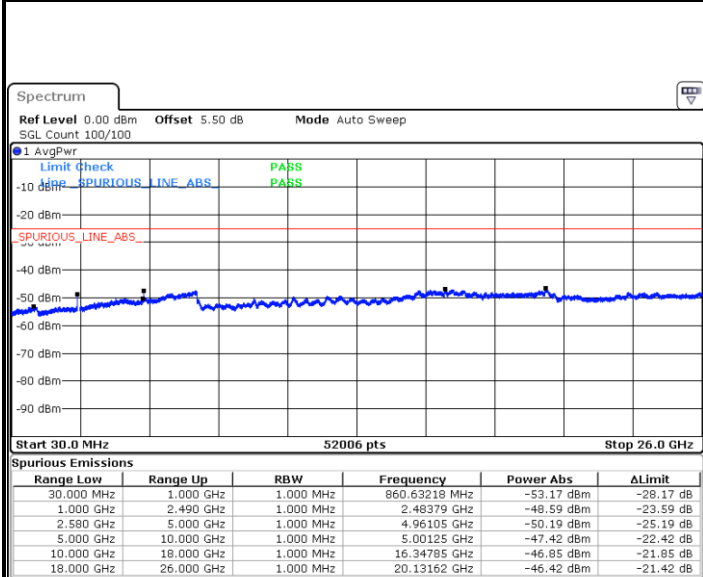

LTE Band 7 / 5MHz

Lowest Channel / QPSK

Lowest Channel / 16QAM

Date: 9 MAY.2018 15:19:00

Date: 9 MAY.2018 15:18:05

Middle Channel / QPSK

Middle Channel / 16QAM

Date: 9 MAY.2018 15:19:55

Date: 9 MAY.2018 15:20:49

LTE Band 7 / 5MHz

Highest Channel / QPSK

Date: 9 MAY.2018 15:24:06

Highest Channel / 16QAM

Date: 9 MAY.2018 15:23:11

LTE Band 7 / 10MHz

Lowest Channel / QPSK

Date: 9 MAY.2018 15:26:38

Lowest Channel / 16QAM

Date: 9 MAY.2018 15:25:43

LTE Band 7 / 10MHz

Middle Channel / QPSK

Middle Channel / 16QAM

Date: 9 MAY.2018 15:27:32

Date: 9 MAY.2018 15:28:27

Highest Channel / QPSK

Highest Channel / 16QAM

Date: 9 MAY.2018 15:31:41

Date: 9 MAY.2018 15:30:47

LTE Band 7 / 15MHz

Lowest Channel / QPSK

Lowest Channel / 16QAM

Date: 9 MAY.2018 15:34:13