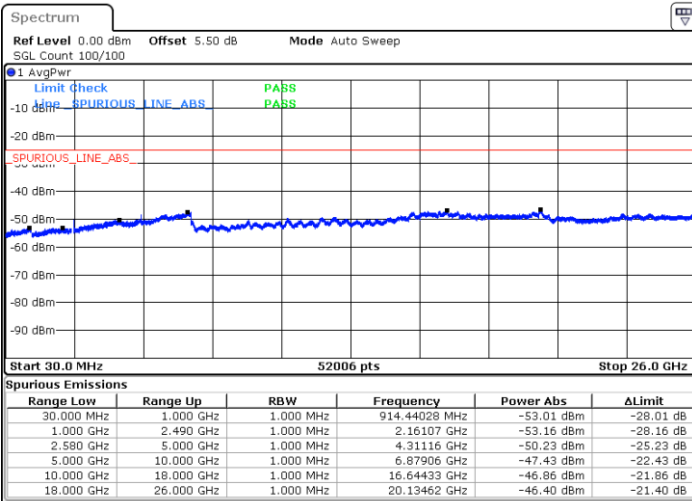

Date: 9 MAY.2018 15:20:49

LTE Band 7 / 5MHz

Highest Channel / QPSK

Date: 9 MAY.2018 15:24:06

Highest Channel / 16QAM

Date: 9 MAY.2018 15:23:11

LTE Band 7 / 10MHz

Lowest Channel / QPSK

Date: 9 MAY.2018 15:26:38

Lowest Channel / 16QAM

Date: 9 MAY.2018 15:25:43

LTE Band 7 / 10MHz

Middle Channel / QPSK

Middle Channel / 16QAM

Date: 9 MAY.2018 15:27:32

Date: 9 MAY.2018 15:28:27

Highest Channel / QPSK

Highest Channel / 16QAM

Date: 9 MAY.2018 15:31:41

Date: 9 MAY.2018 15:30:47

LTE Band 7 / 15MHz

Lowest Channel / QPSK

Lowest Channel / 16QAM

Date: 9 MAY.2018 15:34:13