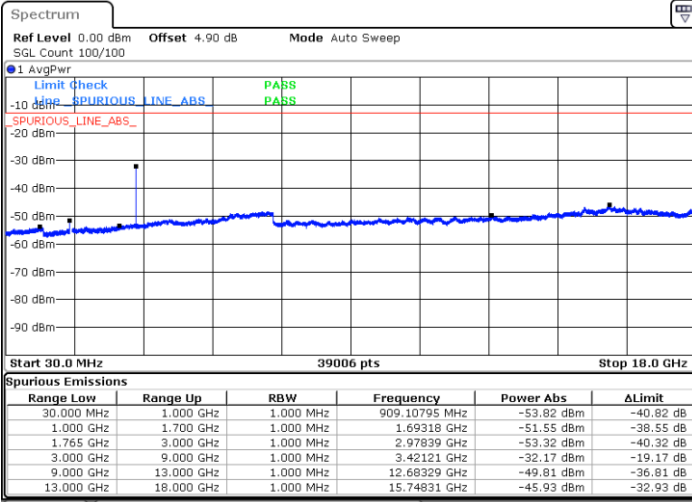

Lowest Channel / 64QAM

Middle Channel / 64QAM

Date: 26 APR 2018 10:58:41

Date: 26 APR 2018 10:59:37

Highest Channel / 64QAM

Date: 26 APR 2018 11:00:32

LTE Band 4 / 5MHz

Lowest Channel / 64QAM

Middle Channel / 64QAM

Date: 26 APR 2018 11:37:13

Date: 26 APR 2018 11:37:56

Highest Channel / 64QAM

Date: 26 APR 2018 11:38:47

LTE Band 4 / 10MHz

Lowest Channel / 64QAM

Middle Channel / 64QAM

Date: 26 APR 2018 11:12:38

Date: 26 APR 2018 11:13:33

Highest Channel / 64QAM

Date: 26 APR 2018 11:14:29

LTE Band 4 / 15MHz

Lowest Channel / 64QAM

Middle Channel / 64QAM

Date: 26 APR 2018 11:33:36

Date: 26 APR 2018 11:35:10

Highest Channel / 64QAM

Date: 26 APR 2018 11:35:53

LTE Band 4 / 20MHz

Lowest Channel / 64QAM

Middle Channel / 64QAM

Date: 26 APR 2018 11:28:26

Date: 26 APR 2018 11:29:22