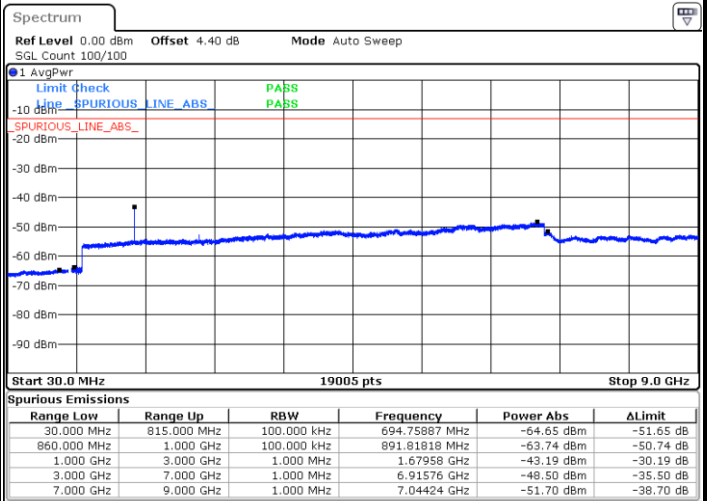

Highest Channel / QPSK

Date: 25 APR 2018 21:24:56

Highest Channel / 16QAM

Date: 25 APR 2018 21:25:51

LTE Band 5 / 10MHz

Lowest Channel / QPSK

Date: 25 APR 2018 21:33:55

Lowest Channel / 16QAM

Date: 25 APR 2018 21:34:49

LTE Band 5 / 10MHz

Middle Channel / QPSK

Middle Channel / 16QAM

Date: 25 APR 2018 21:36:23

Date: 25 APR 2018 21:37:18

Highest Channel / QPSK

Highest Channel / 16QAM

Date: 25 APR 2018 21:45:22

Date: 25 APR 2018 21:46:17

LTE Band 5 / 1.4MHz

Lowest Channel / 64QAM

Middle Channel / 64QAM

Date: 25 APR 2018 21:51:57

Date: 25 APR 2018 21:53:12

Highest Channel / 64QAM

Date: 25 APR 2018 21:57:41

LTE Band 5 / 3MHz

Lowest Channel / 64QAM

Middle Channel / 64QAM

Date: 25 APR 2018 22:02:10

Date: 25 APR 2018 22:03:25

Highest Channel / 64QAM

Date: 25 APR 2018 22:13:21