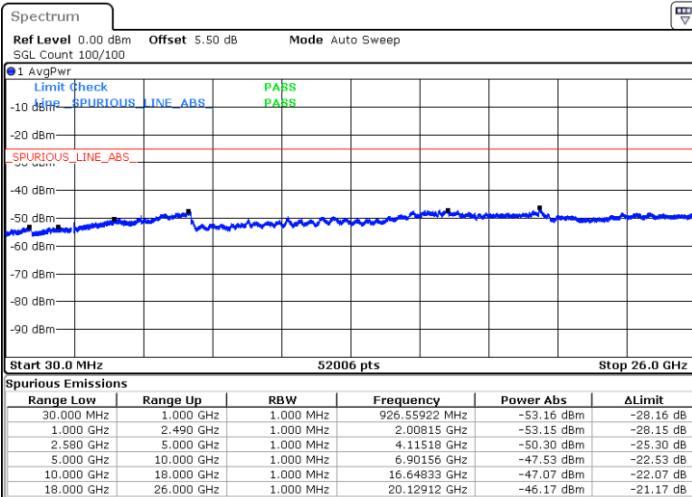

LTE Band 7 / 5MHz

Lowest Channel / 64QAM

Middle Channel / 64QAM

Date: 9 MAY 2018 16:45:08

Date: 9 MAY 2018 16:46:03

Highest Channel / 64QAM

Date: 9 MAY 2018 16:46:57

LTE Band 7 / 10MHz

Lowest Channel / 64QAM

Middle Channel / 64QAM

Date: 9 MAY 2018 16:42:24

Date: 9 MAY 2018 16:43:19

Highest Channel / 64QAM

Date: 9 MAY 2018 16:44:14

LTE Band 7 / 15MHz

Lowest Channel / 64QAM

Middle Channel / 64QAM

Date: 9 MAY.2018 16:39:41

Date: 9 MAY.2018 16:40:35

Highest Channel / 64QAM

Date: 9 MAY.2018 16:41:30

LTE Band 7 / 20MHz

Lowest Channel / 64QAM

Middle Channel / 64QAM