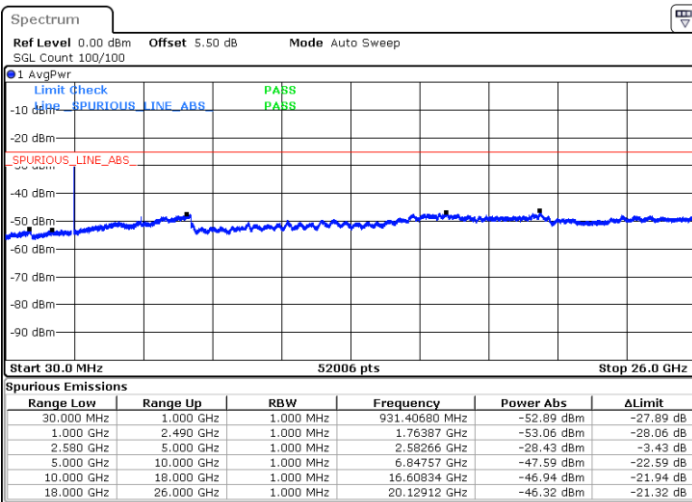

LTE Band 7 / 5MHz

Lowest Channel / 64QAM

Middle Channel / 64QAM

Date: 9 MAY 2018 16:45:08

Date: 9 MAY 2018 16:46:03

Highest Channel / 64QAM

Date: 9 MAY 2018 16:46:57

LTE Band 7 / 10MHz

Lowest Channel / 64QAM

Middle Channel / 64QAM

Date: 9 MAY 2018 16:42:24

Date: 9 MAY 2018 16:43:19

Highest Channel / 64QAM

Date: 9 MAY 2018 16:44:14

LTE Band 7 / 15MHz

Lowest Channel / 64QAM

Middle Channel / 64QAM

Date: 9 MAY.2018 16:39:41

Date: 9 MAY.2018 16:40:35

Highest Channel / 64QAM

Date: 9 MAY.2018 16:41:30

LTE Band 7 / 20MHz

Lowest Channel / 64QAM

Middle Channel / 64QAM