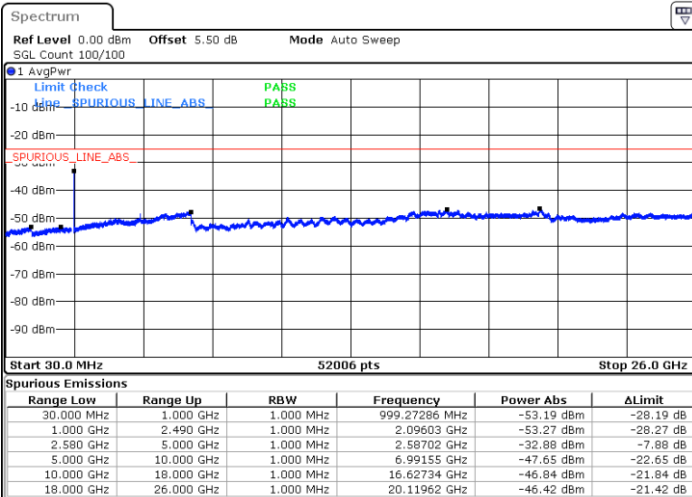

LTE Band 7 / 5MHz

Lowest Channel / 64QAM

Middle Channel / 64QAM

Date: 9 MAY 2018 16:45:08

Date: 9 MAY 2018 16:46:03

Highest Channel / 64QAM

Date: 9 MAY 2018 16:46:57

LTE Band 7 / 10MHz

Lowest Channel / 64QAM

Middle Channel / 64QAM

Date: 9 MAY 2018 16:42:24

Date: 9 MAY 2018 16:43:19

Highest Channel / 64QAM

Date: 9 MAY 2018 16:44:14

LTE Band 7 / 15MHz

Lowest Channel / 64QAM

Middle Channel / 64QAM

Date: 9 MAY.2018 16:39:41

Date: 9 MAY.2018 16:40:35

Highest Channel / 64QAM

Date: 9 MAY.2018 16:41:30

LTE Band 7 / 20MHz

Lowest Channel / 64QAM

Middle Channel / 64QAM

Date: 9 MAY 2018 16:36:55

Date: 9 MAY 2018 16:37:50

Highest Channel / 64QAM

Date: 9 MAY 2018 16:38:45