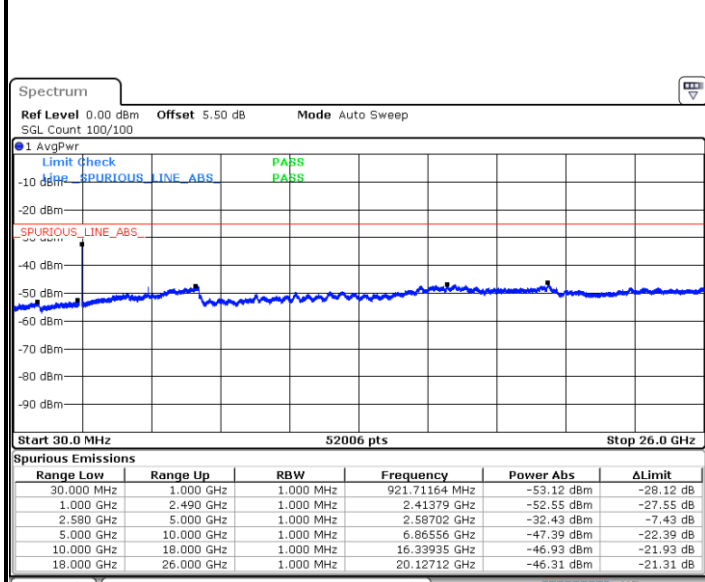

Highest Channel / 16QAM

Date: 9 MAY.2018 15:38:22

LTE Band 7 / 20MHz

Lowest Channel / QPSK

Date: 9 MAY.2018 15:41:48

Lowest Channel / 16QAM

Date: 9 MAY.2018 15:40:53

LTE Band 7 / 20MHz

Middle Channel / QPSK

Date: 9 MAY.2018 15:42:42

Middle Channel / 16QAM

Date: 9 MAY.2018 15:43:37

Highest Channel / QPSK

Date: 9 MAY.2018 15:46:51

Highest Channel / 16QAM

Date: 9 MAY.2018 15:45:57

LTE Band 7 / 5MHz

Lowest Channel / 64QAM

Middle Channel / 64QAM

Date: 9 MAY 2018 16:45:08

Date: 9 MAY 2018 16:46:03

Highest Channel / 64QAM

Date: 9 MAY 2018 16:46:57

LTE Band 7 / 10MHz

Lowest Channel / 64QAM

Middle Channel / 64QAM

Date: 9 MAY 2018 16:42:24

Date: 9 MAY 2018 16:43:19

Highest Channel / 64QAM

Date: 9 MAY 2018 16:44:14

LTE Band 7 / 15MHz

Lowest Channel / 64QAM