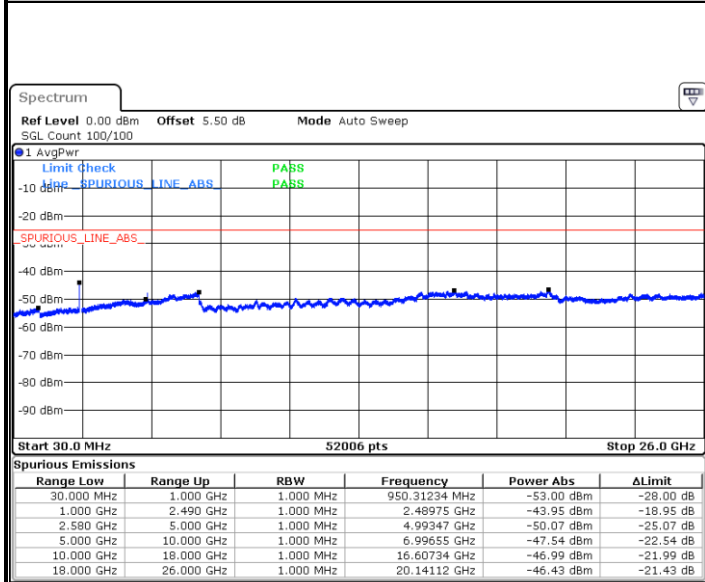

Date: 9 MAY.2018 15:33:18

Middle Channel / QPSK

Middle Channel / 16QAM

Date: 9 MAY.2018 15:35:07

Date: 9 MAY.2018 15:36:02

LTE Band7 / 15MHz

Highest Channel / QPSK

Date: 9 MAY.2018 15:39:16

Highest Channel / 16QAM

Date: 9 MAY.2018 15:38:22

LTE Band 7 / 20MHz

Lowest Channel / QPSK

Date: 9 MAY.2018 15:41:48

Lowest Channel / 16QAM

Date: 9 MAY.2018 15:40:53

LTE Band 7 / 20MHz

Middle Channel / QPSK

Date: 9 MAY.2018 15:42:42

Middle Channel / 16QAM

Date: 9 MAY.2018 15:43:37

Highest Channel / QPSK

Date: 9 MAY.2018 15:46:51

Highest Channel / 16QAM

Date: 9 MAY.2018 15:45:57

LTE Band 7 / 5MHz

Lowest Channel / 64QAM

Middle Channel / 64QAM

Date: 9 MAY 2018 16:45:08

Date: 9 MAY 2018 16:46:03

Highest Channel / 64QAM

Date: 9 MAY 2018 16:46:57

LTE Band 7 / 10MHz