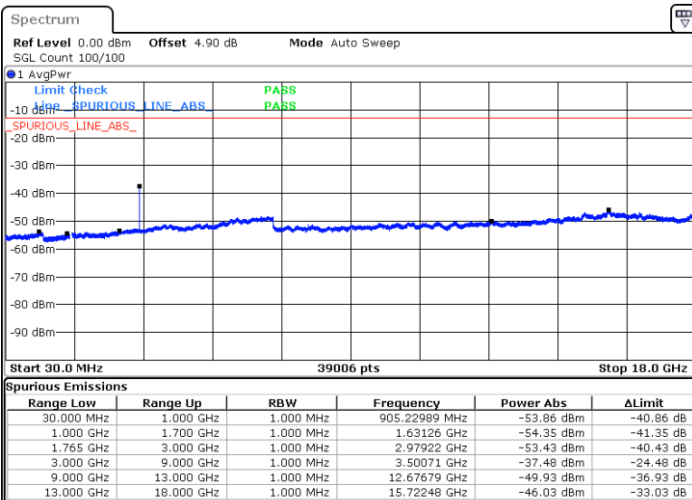

LTE Band 4 / 1.4MHz

Lowest Channel / 64QAM

Middle Channel / 64QAM

Date: 26 APR 2018 10:50:20

Date: 26 APR 2018 10:51:15

Highest Channel / 64QAM

Date: 26 APR 2018 10:52:11

LTE Band 4 / 3MHz

Lowest Channel / 64QAM

Middle Channel / 64QAM

Date: 26 APR 2018 10:58:41

Date: 26 APR 2018 10:59:37

Highest Channel / 64QAM

Date: 26 APR 2018 11:00:32

LTE Band 4 / 5MHz

Lowest Channel / 64QAM

Middle Channel / 64QAM

Date: 26 APR 2018 11:37:13

Date: 26 APR 2018 11:37:56

Highest Channel / 64QAM

Date: 26 APR 2018 11:38:47

LTE Band 4 / 10MHz

Lowest Channel / 64QAM

Middle Channel / 64QAM

Date: 26 APR 2018 11:12:38

Date: 26 APR 2018 11:13:33

Highest Channel / 64QAM

Date: 26 APR 2018 11:14:29

LTE Band 4 / 15MHz

Lowest Channel / 64QAM

Middle Channel / 64QAM

Date: 26 APR 2018 11:33:36