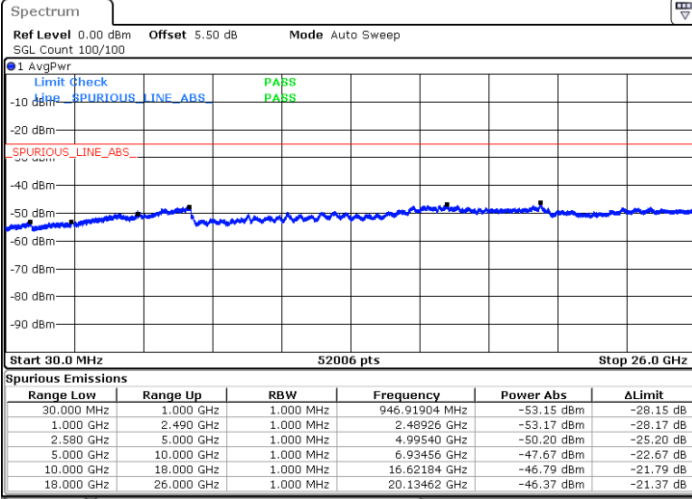

Highest Channel / 16QAM

Date: 9 MAY.2018 15:38:22

LTE Band 7 / 20MHz

Lowest Channel / QPSK

Date: 9 MAY.2018 15:41:48

Lowest Channel / 16QAM

Date: 9 MAY.2018 15:40:53

LTE Band 7 / 20MHz

Middle Channel / QPSK

Date: 9 MAY.2018 15:42:42

Middle Channel / 16QAM

Date: 9 MAY.2018 15:43:37

Highest Channel / QPSK

Date: 9 MAY.2018 15:46:51

Highest Channel / 16QAM

Date: 9 MAY.2018 15:45:57

LTE Band 7 / 5MHz

Lowest Channel / 64QAM

Middle Channel / 64QAM

Date: 9 MAY 2018 16:45:08

Date: 9 MAY 2018 16:46:03

Highest Channel / 64QAM

Date: 9 MAY 2018 16:46:57

LTE Band 7 / 10MHz

Lowest Channel / 64QAM

Middle Channel / 64QAM

Date: 9 MAY 2018 16:42:24

Date: 9 MAY 2018 16:43:19

Highest Channel / 64QAM

Date: 9 MAY 2018 16:44:14

LTE Band 7 / 15MHz

Lowest Channel / 64QAM