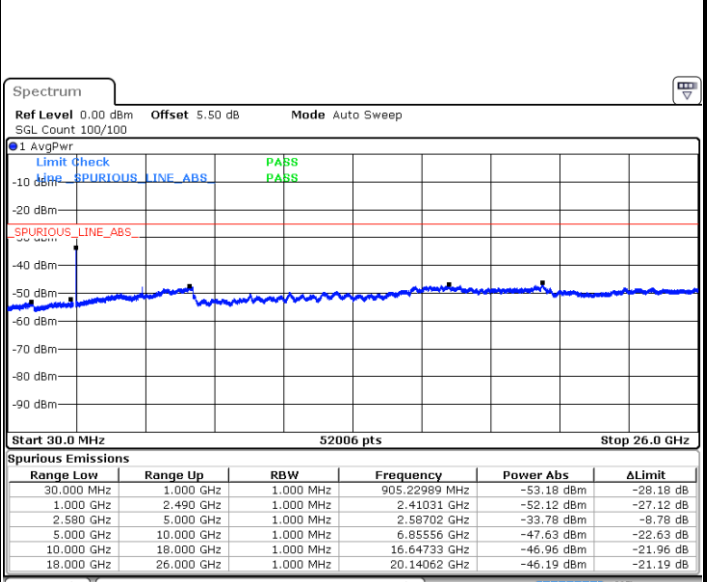

Highest Channel / 16QAM

Date: 9 MAY.2018 15:38:22

LTE Band 7 / 20MHz

Lowest Channel / QPSK

Date: 9 MAY.2018 15:41:48

Lowest Channel / 16QAM

Date: 9 MAY.2018 15:40:53

LTE Band 7 / 20MHz

Middle Channel / QPSK

Date: 9 MAY.2018 15:42:42

Middle Channel / 16QAM

Date: 9 MAY.2018 15:43:37

Highest Channel / QPSK

Date: 9 MAY.2018 15:46:51

Highest Channel / 16QAM

Date: 9 MAY.2018 15:45:57

LTE Band 7 / 5MHz

Lowest Channel / 64QAM

Middle Channel / 64QAM

Date: 9 MAY 2018 16:45:08

Date: 9 MAY 2018 16:46:03

Highest Channel / 64QAM

Date: 9 MAY 2018 16:46:57

LTE Band 7 / 10MHz

Lowest Channel / 64QAM

Middle Channel / 64QAM

Date: 9 MAY 2018 16:42:24

Date: 9 MAY 2018 16:43:19

Highest Channel / 64QAM

Date: 9 MAY 2018 16:44:14

LTE Band 7 / 15MHz

Lowest Channel / 64QAM