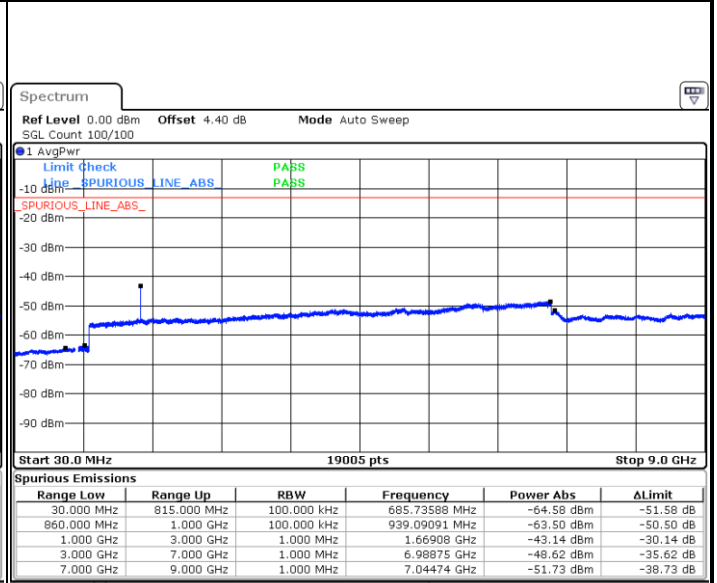

Date: 25 APR 2018 20:55:32

Date: 25 APR 2018 20:56:26

Highest Channel / QPSK

Highest Channel / 16QAM

Date: 25 APR 2018 21:04:30

Date: 25 APR 2018 21:05:25

LTE Band 5 / 5MHz

Lowest Channel / QPSK

Date: 25 APR 2018 21:13:29

Lowest Channel / 16QAM

Date: 25 APR 2018 21:14:23

Middle Channel / QPSK

Date: 25 APR 2018 21:15:58

Middle Channel / 16QAM

Date: 25 APR 2018 21:16:52

LTE Band 5 / 5MHz

Highest Channel / QPSK

Date: 25 APR 2018 21:24:56

Highest Channel / 16QAM

Date: 25 APR 2018 21:25:51

LTE Band 5 / 10MHz

Lowest Channel / QPSK

Date: 25 APR 2018 21:33:55

Lowest Channel / 16QAM

Date: 25 APR 2018 21:34:49

LTE Band 5 / 10MHz

Middle Channel / QPSK

Middle Channel / 16QAM

Date: 25 APR 2018 21:36:23

Date: 25 APR 2018 21:37:18

Highest Channel / QPSK

Highest Channel / 16QAM