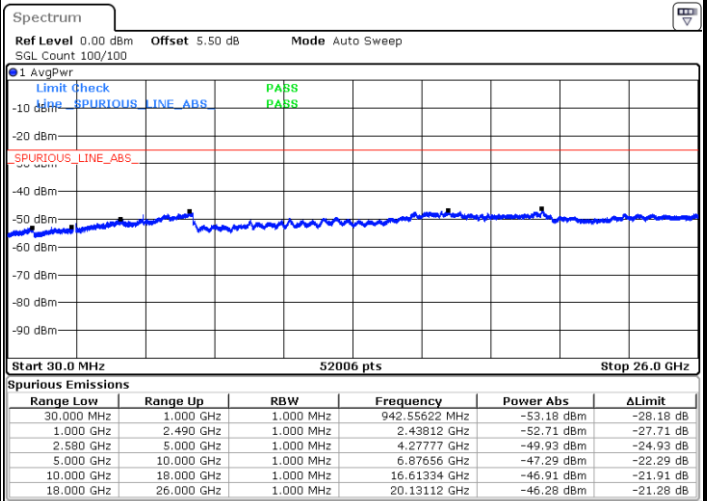

Date: 9 MAY.2018 15:20:49

LTE Band 7 / 5MHz

Highest Channel / QPSK

Date: 9 MAY.2018 15:24:06

Highest Channel / 16QAM

Date: 9 MAY.2018 15:23:11

LTE Band 7 / 10MHz

Lowest Channel / QPSK

Date: 9 MAY.2018 15:26:38

Lowest Channel / 16QAM

Date: 9 MAY.2018 15:25:43

LTE Band 7 / 10MHz

Middle Channel / QPSK

Middle Channel / 16QAM

Date: 9 MAY.2018 15:27:32

Date: 9 MAY.2018 15:28:27

Highest Channel / QPSK

Highest Channel / 16QAM

Date: 9 MAY.2018 15:31:41

Date: 9 MAY.2018 15:30:47

LTE Band 7 / 15MHz

Lowest Channel / QPSK

Lowest Channel / 16QAM

Date: 9 MAY.2018 15:34:13