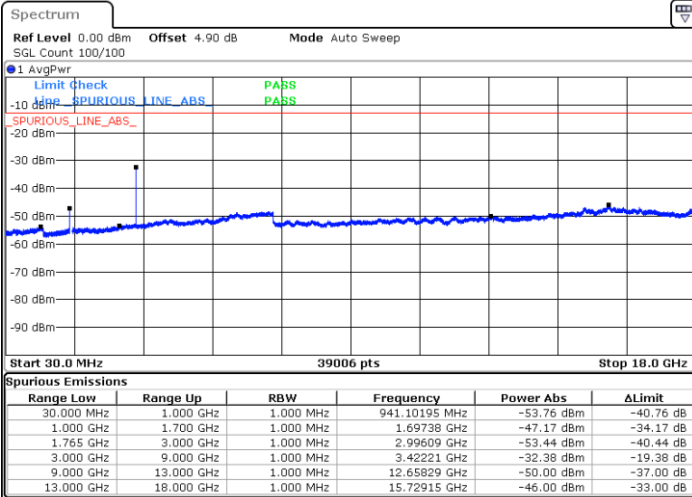

Date: 26 APR 2018 11:12:38

Date: 26 APR 2018 11:13:33

Highest Channel / 64QAM

Date: 26 APR 2018 11:14:29

LTE Band 4 / 15MHz

Lowest Channel / 64QAM

Middle Channel / 64QAM

Date: 26 APR 2018 11:33:36

Date: 26 APR 2018 11:35:10

Highest Channel / 64QAM

Date: 26 APR 2018 11:35:53

LTE Band 4 / 20MHz

Lowest Channel / 64QAM

Middle Channel / 64QAM

Date: 26 APR 2018 11:28:26

Date: 26 APR 2018 11:29:22

Highest Channel / 64QAM

Date: 26 APR 2018 11:30:18

LTE Band 5 / 1.4MHz

Lowest Channel / QPSK

Lowest Channel / 16QAM

Date: 25 APR 2018 20:32:37

Date: 25 APR 2018 20:33:31

Middle Channel / QPSK