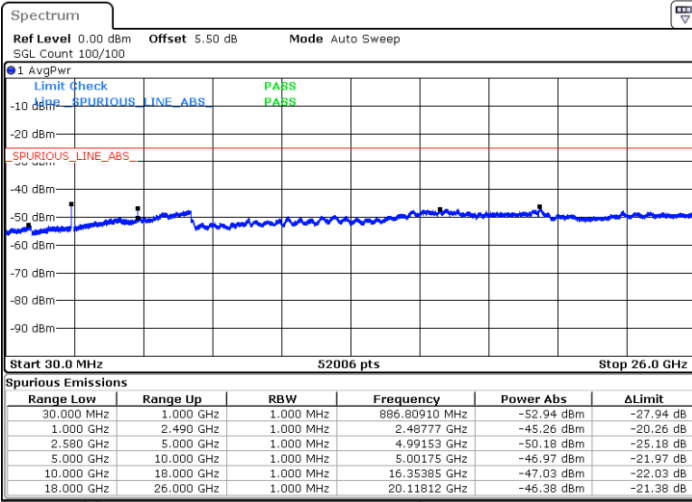

Date: 9 MAY.2018 15:26:38

Lowest Channel / 16QAM

Date: 9 MAY.2018 15:25:43

LTE Band 7 / 10MHz

Middle Channel / QPSK

Middle Channel / 16QAM

Date: 9 MAY.2018 15:27:32

Date: 9 MAY.2018 15:28:27

Highest Channel / QPSK

Highest Channel / 16QAM

Date: 9 MAY.2018 15:31:41

Date: 9 MAY.2018 15:30:47

LTE Band 7 / 15MHz

Lowest Channel / QPSK

Lowest Channel / 16QAM

Date: 9 MAY.2018 15:34:13

Date: 9 MAY.2018 15:33:18

Middle Channel / QPSK

Middle Channel / 16QAM

Date: 9 MAY.2018 15:35:07

Date: 9 MAY.2018 15:36:02

LTE Band7 / 15MHz

Highest Channel / QPSK

Date: 9 MAY.2018 15:39:16