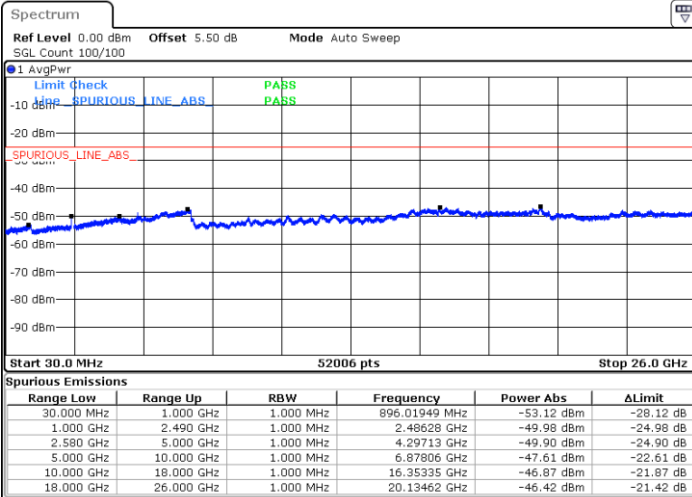

LTE Band 7 / 5MHz

Lowest Channel / 64QAM

Middle Channel / 64QAM

Date: 9 MAY 2018 16:45:08

Date: 9 MAY 2018 16:46:03

Highest Channel / 64QAM

Date: 9 MAY 2018 16:46:57

LTE Band 7 / 10MHz

Lowest Channel / 64QAM

Middle Channel / 64QAM

Date: 9 MAY 2018 16:42:24

Date: 9 MAY 2018 16:43:19

Highest Channel / 64QAM

Date: 9 MAY 2018 16:44:14

LTE Band 7 / 15MHz

Lowest Channel / 64QAM

Middle Channel / 64QAM

Date: 9 MAY.2018 16:39:41

Date: 9 MAY.2018 16:40:35

Highest Channel / 64QAM

Date: 9 MAY.2018 16:41:30

LTE Band 7 / 20MHz

Lowest Channel / 64QAM

Middle Channel / 64QAM

Date: 9 MAY 2018 16:36:55

Date: 9 MAY 2018 16:37:50

Highest Channel / 64QAM

Date: 9 MAY 2018 16:38:45