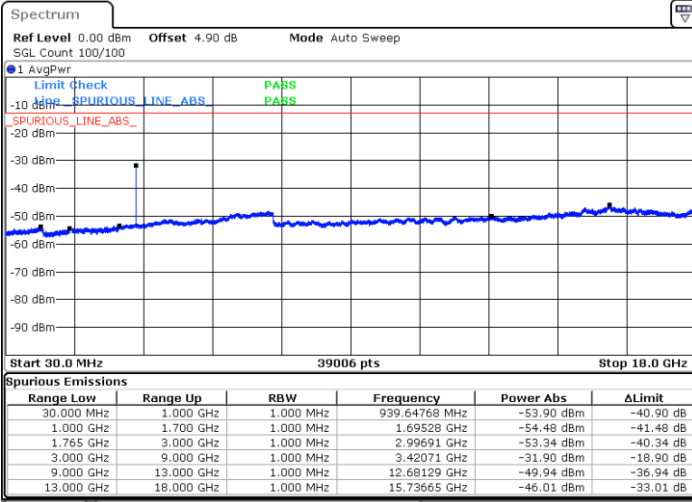

LTE Band 4 / 1.4MHz

Lowest Channel / 64QAM

Middle Channel / 64QAM

Date: 26 APR 2018 10:50:20

Date: 26 APR 2018 10:51:15

Highest Channel / 64QAM

Date: 26 APR 2018 10:52:11

LTE Band 4 / 3MHz

Lowest Channel / 64QAM

Middle Channel / 64QAM

Date: 26 APR 2018 10:58:41

Date: 26 APR 2018 10:59:37

Highest Channel / 64QAM

Date: 26 APR 2018 11:00:32

LTE Band 4 / 5MHz

Lowest Channel / 64QAM