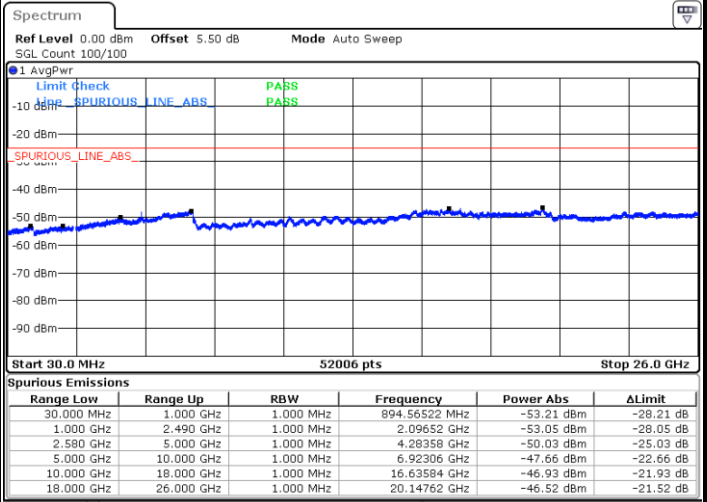

LTE Band 5 / 5MHz

LTE Band 5 / 10MHz

Lowest Channel / 64QAM

Middle Channel / 64QAM

Date: 25 APR 2018 22:28:03

Date: 25 APR 2018 22:29:18

Highest Channel / 64QAM

Date: 25 APR 2018 22:33:47

LTE Band 7 / 5MHz

Lowest Channel / QPSK

Lowest Channel / 16QAM

Date: 9 MAY.2018 15:19:00

Date: 9 MAY.2018 15:18:05

Middle Channel / QPSK

Middle Channel / 16QAM

Date: 9 MAY.2018 15:19:55

Date: 9 MAY.2018 15:20:49

LTE Band 7 / 5MHz

Highest Channel / QPSK

Date: 9 MAY.2018 15:24:06

Highest Channel / 16QAM

Date: 9 MAY.2018 15:23:11

LTE Band 7 / 10MHz

Lowest Channel / QPSK