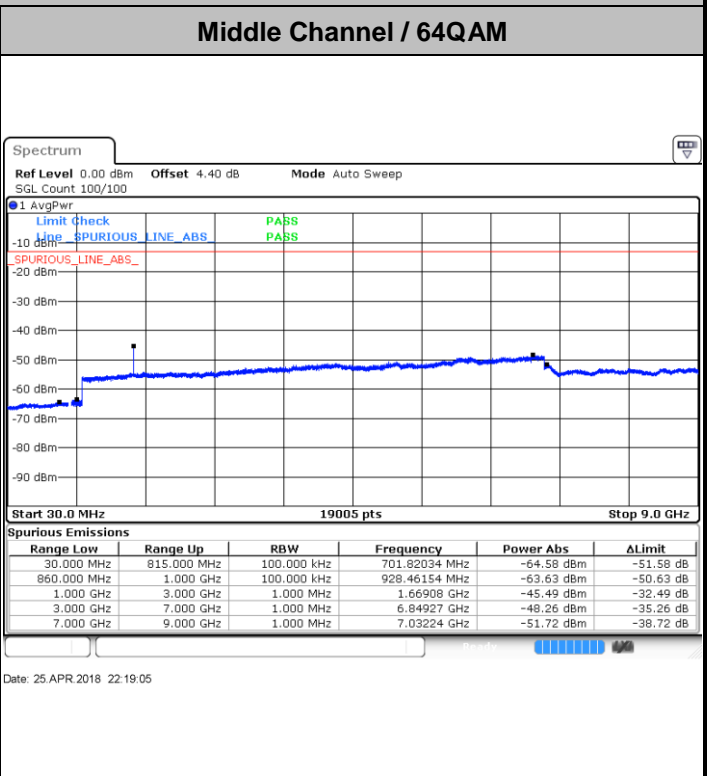

Date: 25 APR 2018 21:45:22

Date: 25 APR 2018 21:46:17

LTE Band 5 / 1.4MHz

Lowest Channel / 64QAM

Middle Channel / 64QAM

Date: 25 APR 2018 21:51:57

Date: 25 APR 2018 21:53:12

Highest Channel / 64QAM

Date: 25 APR 2018 21:57:41

LTE Band 5 / 3MHz

Lowest Channel / 64QAM

Middle Channel / 64QAM

Date: 25 APR 2018 22:02:10

Date: 25 APR 2018 22:03:25

Highest Channel / 64QAM

Date: 25 APR 2018 22:13:21

LTE Band 5 / 5MHz

LTE Band 5 / 10MHz

Lowest Channel / 64QAM

Middle Channel / 64QAM

Date: 25 APR 2018 22:28:03

Date: 25 APR 2018 22:29:18

Highest Channel / 64QAM

Date: 25 APR 2018 22:33:47

LTE Band 7 / 5MHz

Lowest Channel / QPSK

Lowest Channel / 16QAM

Date: 9 MAY.2018 15:19:00

Date: 9 MAY.2018 15:18:05

Middle Channel / QPSK

Middle Channel / 16QAM

Date: 9 MAY.2018 15:19:55