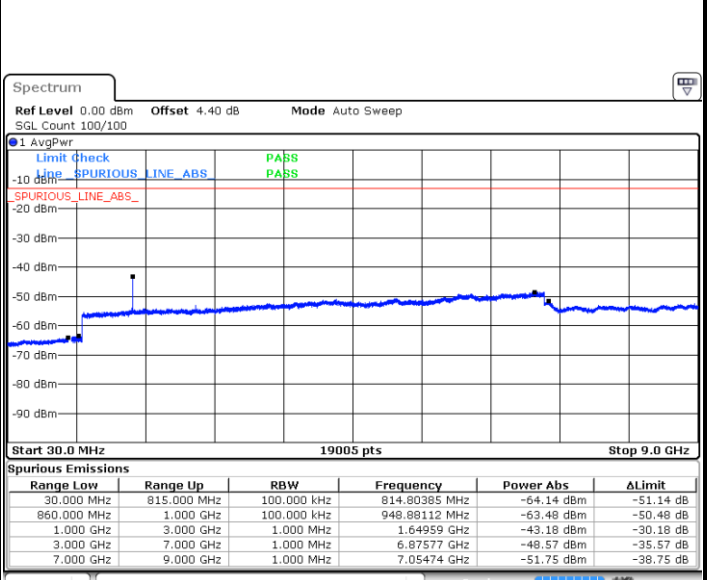

Date: 25 APR 2018 21:13:29

Lowest Channel / 16QAM

Date: 25 APR 2018 21:14:23

Middle Channel / QPSK

Date: 25 APR 2018 21:15:58

Middle Channel / 16QAM

Date: 25 APR 2018 21:16:52

LTE Band 5 / 5MHz

Highest Channel / QPSK

Date: 25 APR 2018 21:24:56

Highest Channel / 16QAM

Date: 25 APR 2018 21:25:51

LTE Band 5 / 10MHz

Lowest Channel / QPSK

Date: 25 APR 2018 21:33:55

Lowest Channel / 16QAM

Date: 25 APR 2018 21:34:49

LTE Band 5 / 10MHz

Middle Channel / QPSK

Middle Channel / 16QAM

Date: 25 APR 2018 21:36:23

Date: 25 APR 2018 21:37:18

Highest Channel / QPSK

Highest Channel / 16QAM

Date: 25 APR 2018 21:45:22

Date: 25 APR 2018 21:46:17

LTE Band 5 / 1.4MHz

Lowest Channel / 64QAM

Middle Channel / 64QAM

Date: 25 APR 2018 21:51:57

Date: 25 APR 2018 21:53:12

Highest Channel / 64QAM