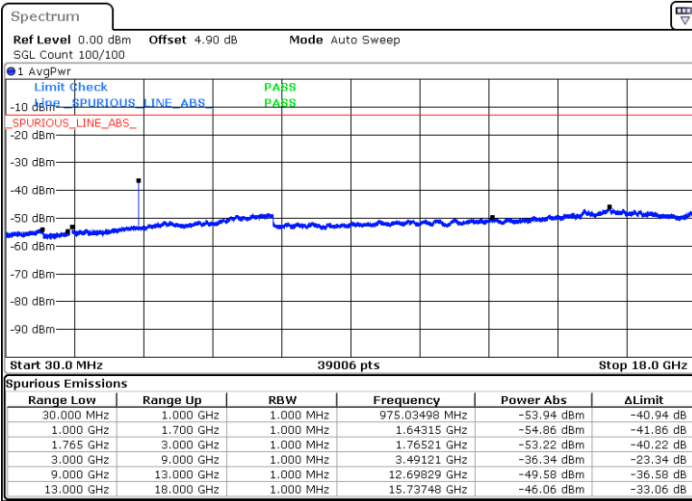

Lowest Channel / 64QAM

Middle Channel / 64QAM

Date: 26 APR 2018 10:58:41

Date: 26 APR 2018 10:59:37

Highest Channel / 64QAM

Date: 26 APR 2018 11:00:32

LTE Band 4 / 5MHz

Lowest Channel / 64QAM

Middle Channel / 64QAM

Date: 26 APR 2018 11:37:13

Date: 26 APR 2018 11:37:56

Highest Channel / 64QAM

Date: 26 APR 2018 11:38:47

LTE Band 4 / 10MHz

Lowest Channel / 64QAM

Middle Channel / 64QAM

Date: 26 APR 2018 11:12:38

Date: 26 APR 2018 11:13:33

Highest Channel / 64QAM

Date: 26 APR 2018 11:14:29

LTE Band 4 / 15MHz

Lowest Channel / 64QAM

Middle Channel / 64QAM

Date: 26 APR 2018 11:33:36

Date: 26 APR 2018 11:35:10

Highest Channel / 64QAM

Date: 26 APR 2018 11:35:53

LTE Band 4 / 20MHz

Lowest Channel / 64QAM

Middle Channel / 64QAM

Date: 26 APR 2018 11:28:26

Date: 26 APR 2018 11:29:22