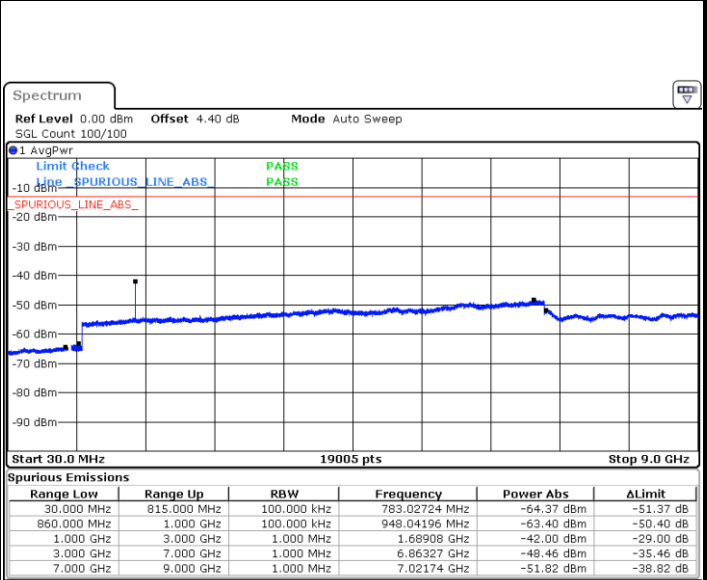

Date: 25 APR 2018 20:55:32

Date: 25 APR 2018 20:56:26

Highest Channel / QPSK

Highest Channel / 16QAM

Date: 25 APR 2018 21:04:30

Date: 25 APR 2018 21:05:25

LTE Band 5 / 5MHz

Lowest Channel / QPSK

Date: 25 APR 2018 21:13:29

Lowest Channel / 16QAM

Date: 25 APR 2018 21:14:23

Middle Channel / QPSK

Date: 25 APR 2018 21:15:58

Middle Channel / 16QAM

Date: 25 APR 2018 21:16:52

LTE Band 5 / 5MHz

Highest Channel / QPSK

Date: 25 APR 2018 21:24:56

Highest Channel / 16QAM

Date: 25 APR 2018 21:25:51

LTE Band 5 / 10MHz

Lowest Channel / QPSK

Date: 25 APR 2018 21:33:55

Lowest Channel / 16QAM

Date: 25 APR 2018 21:34:49

LTE Band 5 / 10MHz

Middle Channel / QPSK

Middle Channel / 16QAM

Date: 25 APR 2018 21:36:23

Date: 25 APR 2018 21:37:18

Highest Channel / QPSK

Highest Channel / 16QAM