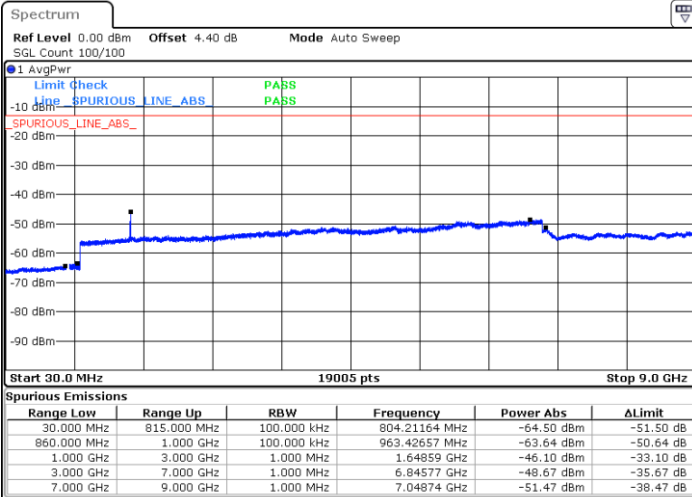

Date: 25 APR 2018 21:34:49

LTE Band 5 / 10MHz

Middle Channel / QPSK

Middle Channel / 16QAM

Date: 25 APR 2018 21:36:23

Date: 25 APR 2018 21:37:18

Highest Channel / QPSK

Highest Channel / 16QAM

Date: 25 APR 2018 21:45:22

Date: 25 APR 2018 21:46:17

LTE Band 5 / 1.4MHz

Lowest Channel / 64QAM

Middle Channel / 64QAM

Date: 25 APR 2018 21:51:57

Date: 25 APR 2018 21:53:12

Highest Channel / 64QAM

Date: 25 APR 2018 21:57:41

LTE Band 5 / 3MHz

Lowest Channel / 64QAM

Middle Channel / 64QAM

Date: 25 APR 2018 22:02:10

Date: 25 APR 2018 22:03:25

Highest Channel / 64QAM

Date: 25 APR 2018 22:13:21