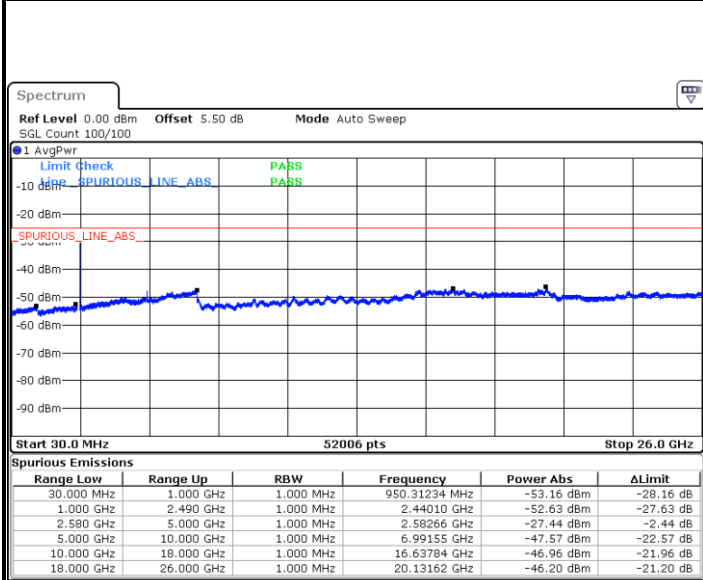

Highest Channel / QPSK

Highest Channel / 16QAM

Date: 9 MAY.2018 15:31:41

Date: 9 MAY.2018 15:30:47

LTE Band 7 / 15MHz

Lowest Channel / QPSK

Lowest Channel / 16QAM

Date: 9 MAY.2018 15:34:13

Date: 9 MAY.2018 15:33:18

Middle Channel / QPSK

Middle Channel / 16QAM

Date: 9 MAY.2018 15:35:07

Date: 9 MAY.2018 15:36:02

LTE Band7 / 15MHz

Highest Channel / QPSK

Date: 9 MAY.2018 15:39:16

Highest Channel / 16QAM

Date: 9 MAY.2018 15:38:22

LTE Band 7 / 20MHz

Lowest Channel / QPSK

Date: 9 MAY.2018 15:41:48

Lowest Channel / 16QAM

Date: 9 MAY.2018 15:40:53

LTE Band 7 / 20MHz