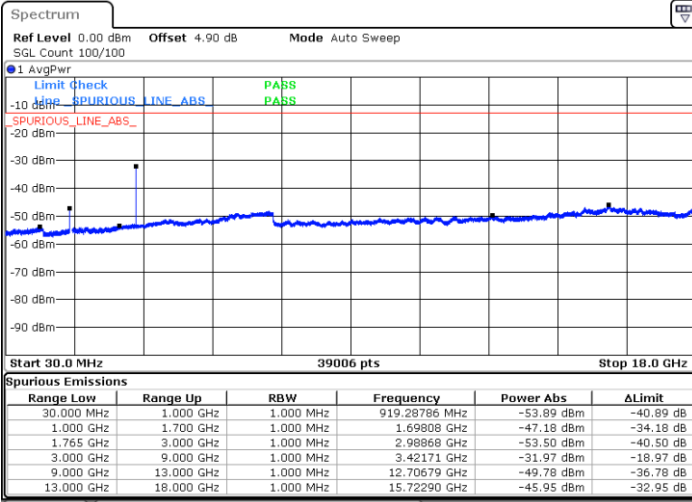

Middle Channel / 64QAM

Date: 26 APR 2018 11:37:13

Date: 26 APR 2018 11:37:56

Highest Channel / 64QAM

Date: 26 APR 2018 11:38:47

LTE Band 4 / 10MHz

Lowest Channel / 64QAM

Middle Channel / 64QAM

Date: 26 APR 2018 11:12:38

Date: 26 APR 2018 11:13:33

Highest Channel / 64QAM

Date: 26 APR 2018 11:14:29

LTE Band 4 / 15MHz

Lowest Channel / 64QAM

Middle Channel / 64QAM

Date: 26 APR 2018 11:33:36

Date: 26 APR 2018 11:35:10

Highest Channel / 64QAM

Date: 26 APR 2018 11:35:53

LTE Band 4 / 20MHz

Lowest Channel / 64QAM

Middle Channel / 64QAM

Date: 26 APR 2018 11:28:26

Date: 26 APR 2018 11:29:22

Highest Channel / 64QAM

Date: 26 APR 2018 11:30:18

LTE Band 5 / 1.4MHz

Lowest Channel / QPSK

Lowest Channel / 16QAM

Date: 25 APR 2018 20:32:37

Date: 25 APR 2018 20:33:31

Middle Channel / QPSK