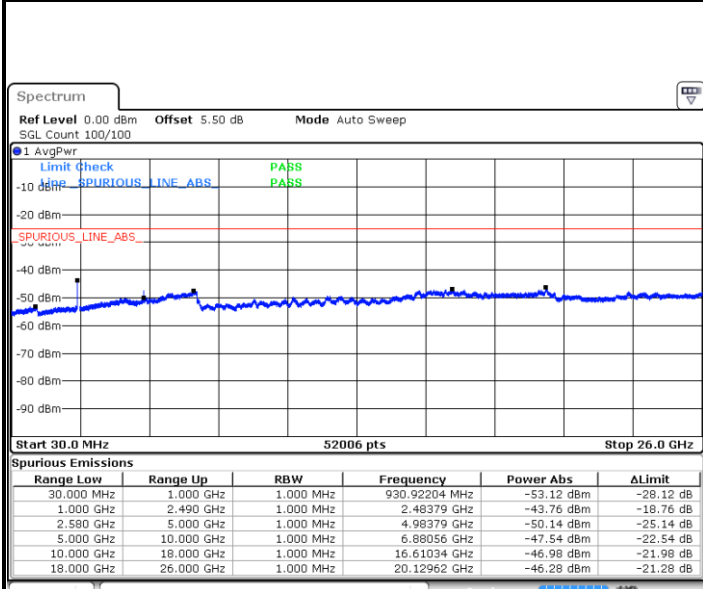

Highest Channel / QPSK

Highest Channel / 16QAM

Date: 9 MAY.2018 15:31:41

Date: 9 MAY.2018 15:30:47

LTE Band 7 / 15MHz

Lowest Channel / QPSK

Lowest Channel / 16QAM

Date: 9 MAY.2018 15:34:13

Date: 9 MAY.2018 15:33:18

Middle Channel / QPSK

Middle Channel / 16QAM

Date: 9 MAY.2018 15:35:07

Date: 9 MAY.2018 15:36:02

LTE Band7 / 15MHz

Highest Channel / QPSK

Date: 9 MAY.2018 15:39:16

Highest Channel / 16QAM

Date: 9 MAY.2018 15:38:22

LTE Band 7 / 20MHz

Lowest Channel / QPSK

Date: 9 MAY.2018 15:41:48

Lowest Channel / 16QAM

Date: 9 MAY.2018 15:40:53

LTE Band 7 / 20MHz