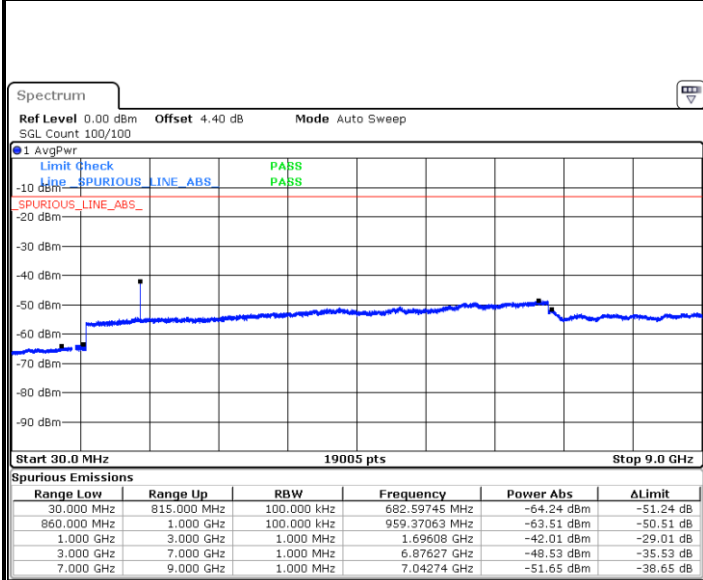

Highest Channel / 64QAM

Date: 26 APR 2018 11:30:18

LTE Band 5 / 1.4MHz

Lowest Channel / QPSK

Lowest Channel / 16QAM

Date: 25 APR 2018 20:32:37

Date: 25 APR 2018 20:33:31

Middle Channel / QPSK

Middle Channel / 16QAM

Date: 25 APR 2018 20:35:05

Date: 25 APR 2018 20:36:00

LTE Band 5 / 1.4MHz

Highest Channel / QPSK

Date: 25 APR 2018 20:44:04

Highest Channel / 16QAM

Date: 25 APR 2018 20:44:58

LTE Band 5 / 3MHz

Lowest Channel / QPSK

Date: 25 APR 2018 20:53:03

Lowest Channel / 16QAM

Date: 25 APR 2018 20:53:57

LTE Band 5 / 3MHz

Middle Channel / QPSK

Middle Channel / 16QAM

Date: 25 APR 2018 20:55:32

Date: 25 APR 2018 20:56:26

Highest Channel / QPSK

Highest Channel / 16QAM

Date: 25 APR 2018 21:04:30

Date: 25 APR 2018 21:05:25

LTE Band 5 / 5MHz

Lowest Channel / QPSK