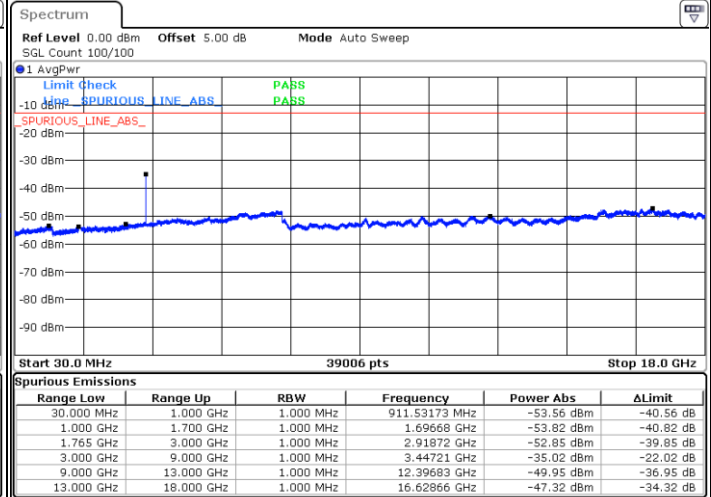

Date: 28 APR 2018 20:54:18

Date: 28 APR 2018 20:55:12

Highest Channel / 64QAM

Date: 28 APR 2018 20:56:07

LTE Band 4 / 15MHz

Lowest Channel / 64QAM

Middle Channel / 64QAM

Date: 28 APR 2018 20:57:01

Date: 28 APR 2018 20:57:56

Highest Channel / 64QAM

Date: 28 APR 2018 20:58:50

LTE Band 4 / 20MHz

Lowest Channel / 64QAM

Middle Channel / 64QAM

Date: 28 APR 2018 20:59:45

Date: 28 APR 2018 21:00:39

Highest Channel / 64QAM

Date: 28 APR 2018 21:01:34

LTE Band 5 / 1.4MHz

Lowest Channel / QPSK

Lowest Channel / 16QAM

Date: 28 APR 2018 14:59:39

Date: 28 APR 2018 15:00:33

Middle Channel / QPSK

Middle Channel / 16QAM

Date: 28 APR 2018 15:02:07

Date: 28 APR 2018 15:03:02

LTE Band 5 / 1.4MHz

Highest Channel / QPSK

Date: 28 APR 2018 15:11:06

Highest Channel / 16QAM

Date: 28 APR 2018 15:12:00