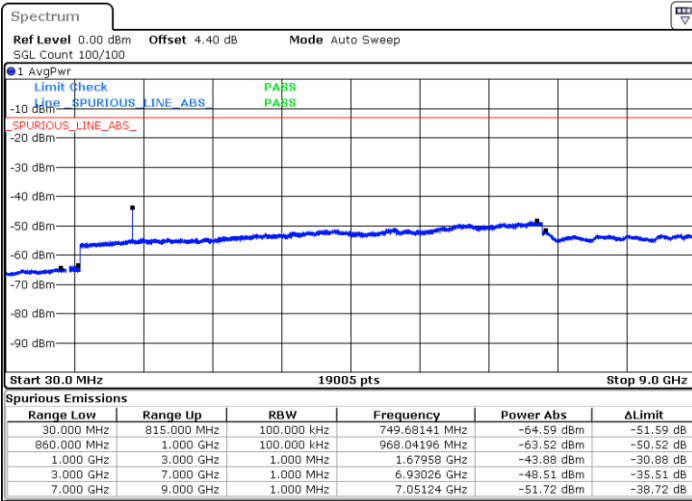

Date: 28 APR 2018 16:42:39

Date: 28 APR 2018 16:43:53

Highest Channel / 64QAM

Date: 28 APR 2018 16:48:22

LTE Band 5 / 5MHz

Lowest Channel / 64QAM

Middle Channel / 64QAM

Date: 28 APR 2018 16:52:52

Date: 28 APR 2018 16:54:06

Highest Channel / 64QAM

Date: 28 APR 2018 16:58:35

LTE Band 5 / 10MHz

Lowest Channel / 64QAM

Middle Channel / 64QAM

Date: 28 APR 2018 17:03:05

Date: 28 APR 2018 17:04:19

Highest Channel / 64QAM

Date: 28 APR 2018 17:08:48

LTE Band 7 / 5MHz

Lowest Channel / QPSK

Lowest Channel / 16QAM

Date: 28 APR 2018 22:15:34

Date: 28 APR 2018 22:14:41

Middle Channel / QPSK