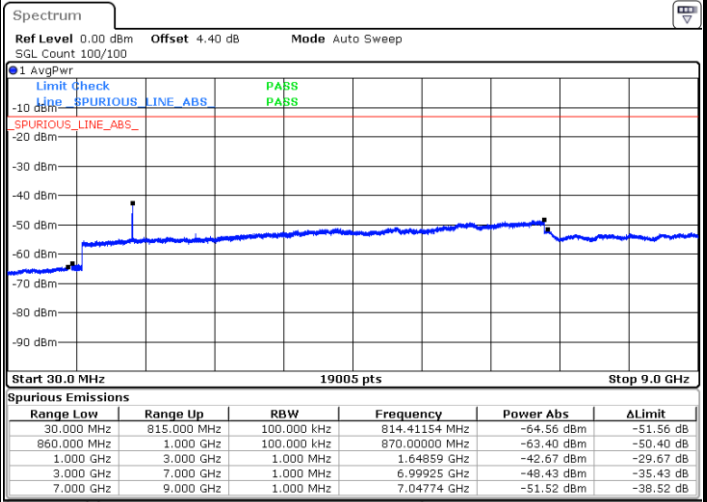

Date: 28 APR 2018 20:57:56

Highest Channel / 64QAM

Date: 28 APR 2018 20:58:50

LTE Band 4 / 20MHz

Lowest Channel / 64QAM

Middle Channel / 64QAM

Date: 28 APR 2018 20:59:45

Date: 28 APR 2018 21:00:39

Highest Channel / 64QAM

Date: 28 APR 2018 21:01:34

LTE Band 5 / 1.4MHz

Lowest Channel / QPSK

Lowest Channel / 16QAM

Date: 28 APR 2018 14:59:39

Date: 28 APR 2018 15:00:33

Middle Channel / QPSK

Middle Channel / 16QAM

Date: 28 APR 2018 15:02:07

Date: 28 APR 2018 15:03:02

LTE Band 5 / 1.4MHz

Highest Channel / QPSK

Date: 28 APR 2018 15:11:06

Highest Channel / 16QAM

Date: 28 APR 2018 15:12:00