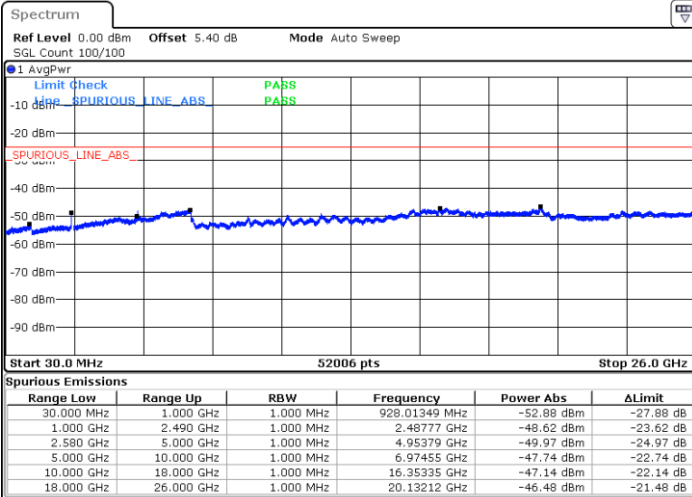

Date: 28 APR 2018 23:16:16

Date: 28 APR 2018 23:15:22

LTE Band 7 / 5MHz

Lowest Channel / 64QAM

Middle Channel / 64QAM

Date: 29 APR 2018 00:06:51

Date: 29 APR 2018 00:07:45

Highest Channel / 64QAM

Date: 29 APR 2018 00:08:38

LTE Band 7 / 10MHz

Lowest Channel / 64QAM

Middle Channel / 64QAM

Date: 28 APR 2018 23:55:04

Date: 28 APR 2018 23:55:57

Highest Channel / 64QAM

Date: 28 APR 2018 23:56:51

LTE Band 7 / 15MHz

Lowest Channel / 64QAM

Middle Channel / 64QAM

Date: 28 APR 2018 23:52:22

Date: 28 APR 2018 23:53:16

Highest Channel / 64QAM

Date: 28 APR 2018 23:54:10

LTE Band 7 / 20MHz

Lowest Channel / 64QAM

Middle Channel / 64QAM

Date: 28 APR 2018 23:45:08

Date: 28 APR 2018 23:46:02

Highest Channel / 64QAM

Date: 28 APR 2018 23:46:55