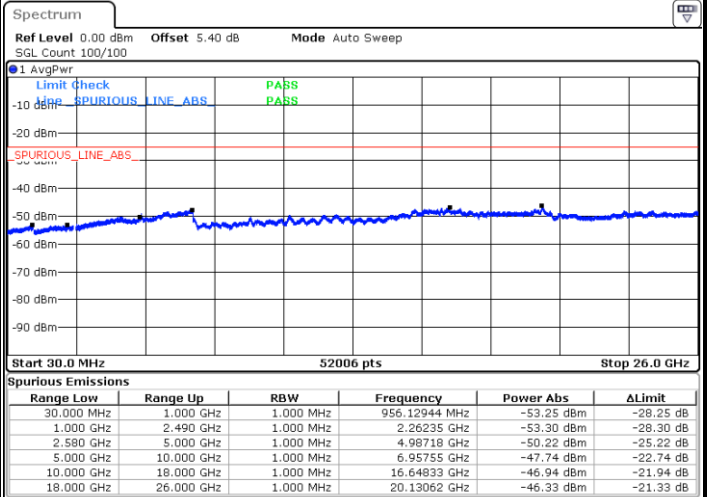

Date: 28 APR 2018 23:05:55

LTE Band 7 / 20MHz

Middle Channel / QPSK

Middle Channel / 16QAM

Date: 28 APR 2018 23:07:42

Date: 28 APR 2018 23:08:36

Highest Channel / QPSK

Highest Channel / 16QAM

Date: 28 APR 2018 23:16:16

Date: 28 APR 2018 23:15:22

LTE Band 7 / 5MHz

Lowest Channel / 64QAM

Middle Channel / 64QAM

Date: 29 APR 2018 00:06:51

Date: 29 APR 2018 00:07:45

Highest Channel / 64QAM

Date: 29 APR 2018 00:08:38

LTE Band 7 / 10MHz

Lowest Channel / 64QAM

Middle Channel / 64QAM

Date: 28 APR 2018 23:55:04

Date: 28 APR 2018 23:55:57

Highest Channel / 64QAM

Date: 28 APR 2018 23:56:51

LTE Band 7 / 15MHz

Lowest Channel / 64QAM

Middle Channel / 64QAM

Date: 28 APR 2018 23:52:22

Date: 28 APR 2018 23:53:16

Highest Channel / 64QAM

Date: 28 APR 2018 23:54:10

LTE Band 7 / 20MHz