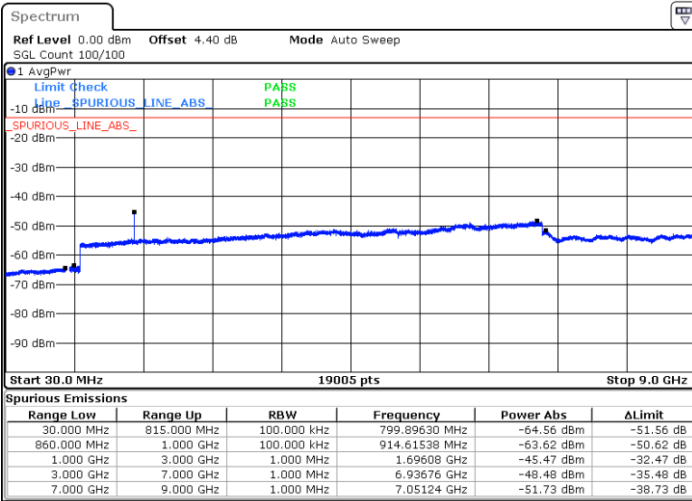

Highest Channel / QPSK

Highest Channel / 16QAM

LTE Band 5 / 10MHz

Lowest Channel / QPSK

Lowest Channel / 16QAM

LTE Band 5 / 10MHz

Middle Channel / QPSK

Middle Channel / 16QAM

Date: 28 APR 2018 16:03:23

Date: 28 APR 2018 16:04:18

Highest Channel / QPSK

Highest Channel / 16QAM

Date: 28 APR 2018 16:12:22

Date: 28 APR 2018 16:13:17

LTE Band 5 / 1.4MHz

Lowest Channel / 64QAM

Middle Channel / 64QAM

Date: 28 APR 2018 16:32:26

Date: 28 APR 2018 16:33:41

Highest Channel / 64QAM

Date: 28 APR 2018 16:38:10

LTE Band 5 / 3MHz

Lowest Channel / 64QAM

Middle Channel / 64QAM

Date: 28 APR 2018 16:42:39

Date: 28 APR 2018 16:43:53

Highest Channel / 64QAM

Date: 28 APR 2018 16:48:22

LTE Band 5 / 5MHz

Lowest Channel / 64QAM

Middle Channel / 64QAM

Date: 28 APR 2018 16:52:52