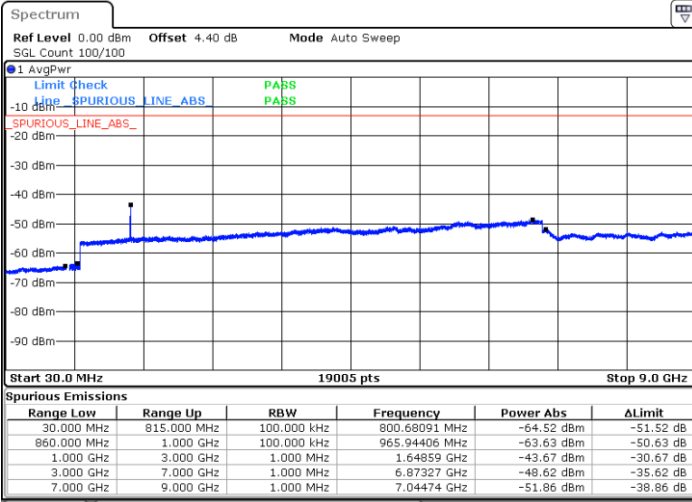

Date: 28 APR 2018 16:03:23

Date: 28 APR 2018 16:04:18

Highest Channel / QPSK

Highest Channel / 16QAM

Date: 28 APR 2018 16:12:22

Date: 28 APR 2018 16:13:17

LTE Band 5 / 1.4MHz

Lowest Channel / 64QAM

Middle Channel / 64QAM

Date: 28 APR 2018 16:32:26

Date: 28 APR 2018 16:33:41

Highest Channel / 64QAM

Date: 28 APR 2018 16:38:10

LTE Band 5 / 3MHz

Lowest Channel / 64QAM

Middle Channel / 64QAM

Date: 28 APR 2018 16:42:39

Date: 28 APR 2018 16:43:53

Highest Channel / 64QAM

Date: 28 APR 2018 16:48:22

LTE Band 5 / 5MHz

Lowest Channel / 64QAM

Middle Channel / 64QAM

Date: 28 APR 2018 16:52:52

Date: 28 APR 2018 16:54:06

Highest Channel / 64QAM

Date: 28 APR 2018 16:58:35

LTE Band 5 / 10MHz

Lowest Channel / 64QAM

Middle Channel / 64QAM

Date: 28 APR 2018 17:03:05

Date: 28 APR 2018 17:04:19