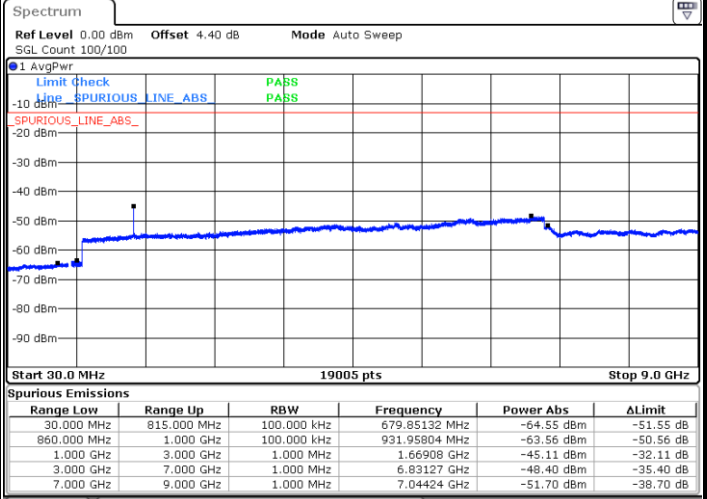

Middle Channel / 64QAM

Date: 28 APR 2018 16:32:26

Date: 28 APR 2018 16:33:41

Highest Channel / 64QAM

Date: 28 APR 2018 16:38:10

LTE Band 5 / 3MHz

Lowest Channel / 64QAM

Middle Channel / 64QAM

Date: 28 APR 2018 16:42:39

Date: 28 APR 2018 16:43:53

Highest Channel / 64QAM

Date: 28 APR 2018 16:48:22

LTE Band 5 / 5MHz

Lowest Channel / 64QAM

Middle Channel / 64QAM

Date: 28 APR 2018 16:52:52

Date: 28 APR 2018 16:54:06

Highest Channel / 64QAM

Date: 28 APR 2018 16:58:35

LTE Band 5 / 10MHz

Lowest Channel / 64QAM

Middle Channel / 64QAM

Date: 28 APR 2018 17:03:05

Date: 28 APR 2018 17:04:19

Highest Channel / 64QAM

Date: 28 APR 2018 17:08:48

LTE Band 7 / 5MHz

Lowest Channel / QPSK

Lowest Channel / 16QAM

Date: 28 APR 2018 22:15:34

Date: 28 APR 2018 22:14:41

Middle Channel / QPSK