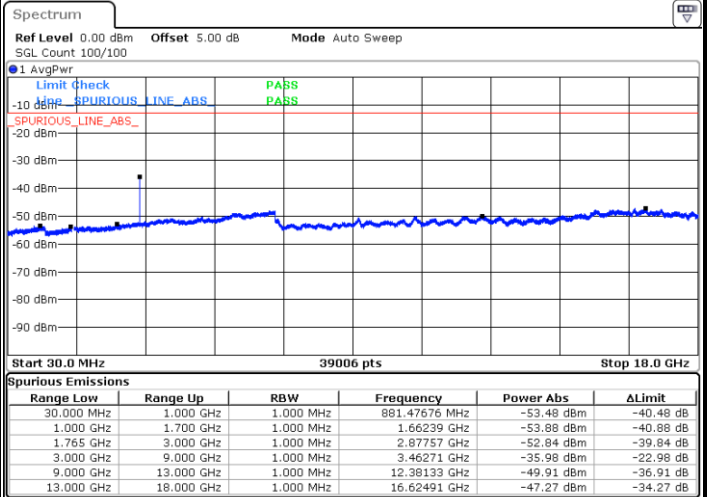

LTE Band 4 / 1.4MHz

Lowest Channel / 64QAM

Middle Channel / 64QAM

Date: 28 APR 2018 20:46:07

Date: 28 APR 2018 20:47:01

Highest Channel / 64QAM

Date: 28 APR 2018 20:47:56

LTE Band 4 / 3MHz

Lowest Channel / 64QAM

Middle Channel / 64QAM

Date: 28 APR 2018 20:48:51

Date: 28 APR 2018 20:49:45

Highest Channel / 64QAM

Date: 28 APR 2018 20:50:40

LTE Band 4 / 5MHz

Lowest Channel / 64QAM