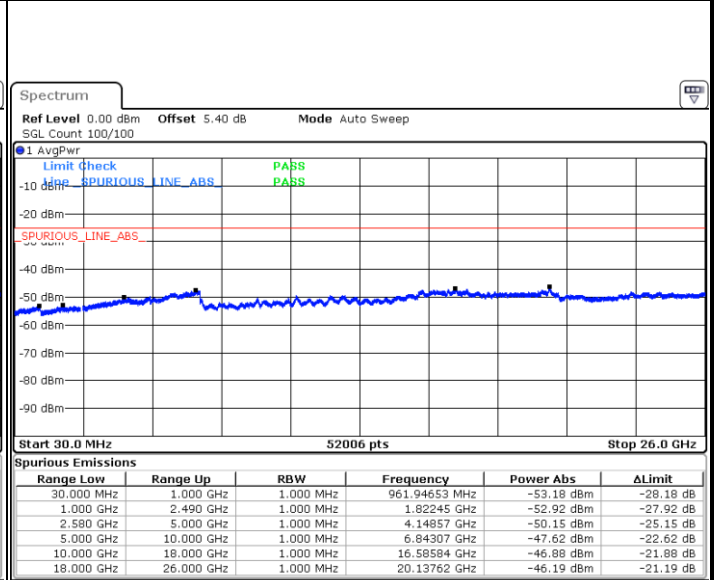

Highest Channel / 64QAM

Date: 28 APR 2018 17:08:48

LTE Band 7 / 5MHz

Lowest Channel / QPSK

Lowest Channel / 16QAM

Date: 28 APR 2018 22:15:34

Date: 28 APR 2018 22:14:41

Middle Channel / QPSK

Middle Channel / 16QAM

Date: 28 APR 2018 22:16:28

Date: 28 APR 2018 22:17:22

LTE Band 7 / 5MHz

Highest Channel / QPSK

Date: 28 APR 2018 22:25:02

Highest Channel / 16QAM

Date: 28 APR 2018 22:24:08

LTE Band 7 / 10MHz

Lowest Channel / QPSK

Date: 28 APR 2018 22:33:52

Lowest Channel / 16QAM

Date: 28 APR 2018 22:32:58

LTE Band 7 / 10MHz

Middle Channel / QPSK

Middle Channel / 16QAM

Date: 28 APR 2018 22:34:46

Date: 28 APR 2018 22:35:39

Highest Channel / QPSK

Highest Channel / 16QAM

Date: 28 APR 2018 22:43:19

Date: 28 APR 2018 22:42:25

LTE Band 7 / 15MHz

Lowest Channel / QPSK