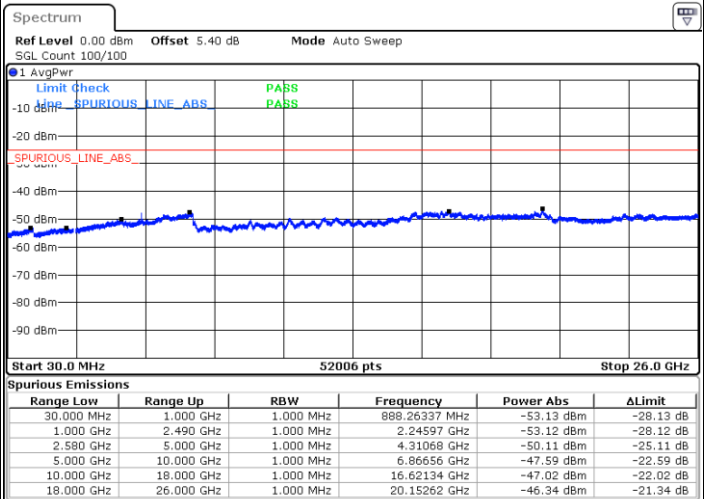

Date: 28 APR 2018 16:54:06

Highest Channel / 64QAM

Date: 28 APR 2018 16:58:35

LTE Band 5 / 10MHz

Lowest Channel / 64QAM

Middle Channel / 64QAM

Date: 28 APR 2018 17:03:05

Date: 28 APR 2018 17:04:19

Highest Channel / 64QAM

Date: 28 APR 2018 17:08:48

LTE Band 7 / 5MHz

Lowest Channel / QPSK

Lowest Channel / 16QAM

Date: 28 APR 2018 22:15:34

Date: 28 APR 2018 22:14:41

Middle Channel / QPSK

Middle Channel / 16QAM

Date: 28 APR 2018 22:16:28

Date: 28 APR 2018 22:17:22

LTE Band 7 / 5MHz

Highest Channel / QPSK

Date: 28 APR 2018 22:25:02

Highest Channel / 16QAM

Date: 28 APR 2018 22:24:08