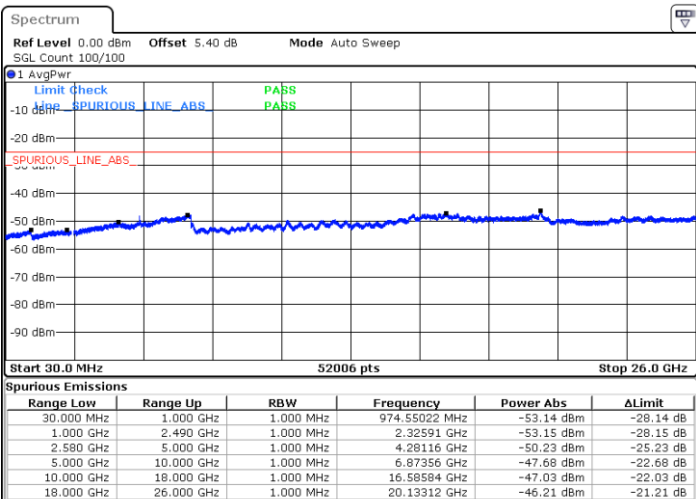

Date: 28 APR 2018 22:34:46

Date: 28 APR 2018 22:35:39

Highest Channel / QPSK

Highest Channel / 16QAM

Date: 28 APR 2018 22:43:19

Date: 28 APR 2018 22:42:25

LTE Band 7 / 15MHz

Lowest Channel / QPSK

Lowest Channel / 16QAM

Date: 28 APR 2018 22:50:20

Date: 28 APR 2018 22:49:26

Middle Channel / QPSK

Middle Channel / 16QAM

Date: 28 APR 2018 22:51:14

Date: 28 APR 2018 22:52:08

LTE Band7 / 15MHz

Highest Channel / QPSK

Date: 28 APR 2018 22:59:47

Highest Channel / 16QAM

Date: 28 APR 2018 22:58:54

LTE Band 7 / 20MHz

Lowest Channel / QPSK

Date: 28 APR 2018 23:06:49

Lowest Channel / 16QAM

Date: 28 APR 2018 23:05:55

LTE Band 7 / 20MHz

Middle Channel / QPSK

Middle Channel / 16QAM

Date: 28 APR 2018 23:07:42

Date: 28 APR 2018 23:08:36

Highest Channel / QPSK

Highest Channel / 16QAM