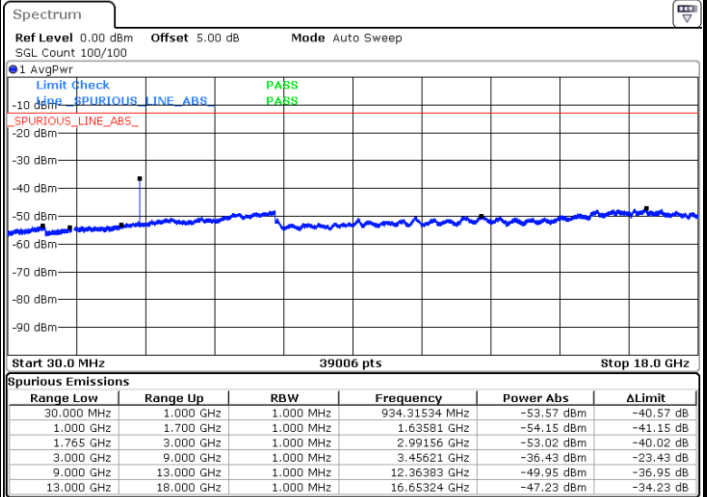

Middle Channel / 64QAM

Date: 28 APR 2018 20:51:34

Date: 28 APR 2018 20:52:29

Highest Channel / 64QAM

Date: 28 APR 2018 20:53:23

LTE Band 4 / 10MHz

Lowest Channel / 64QAM

Middle Channel / 64QAM

Date: 28 APR 2018 20:54:18

Date: 28 APR 2018 20:55:12

Highest Channel / 64QAM

Date: 28 APR 2018 20:56:07

LTE Band 4 / 15MHz

Lowest Channel / 64QAM

Middle Channel / 64QAM

Date: 28 APR 2018 20:57:01

Date: 28 APR 2018 20:57:56

Highest Channel / 64QAM

Date: 28 APR 2018 20:58:50

LTE Band 4 / 20MHz

Lowest Channel / 64QAM

Middle Channel / 64QAM

Date: 28 APR 2018 20:59:45

Date: 28 APR 2018 21:00:39