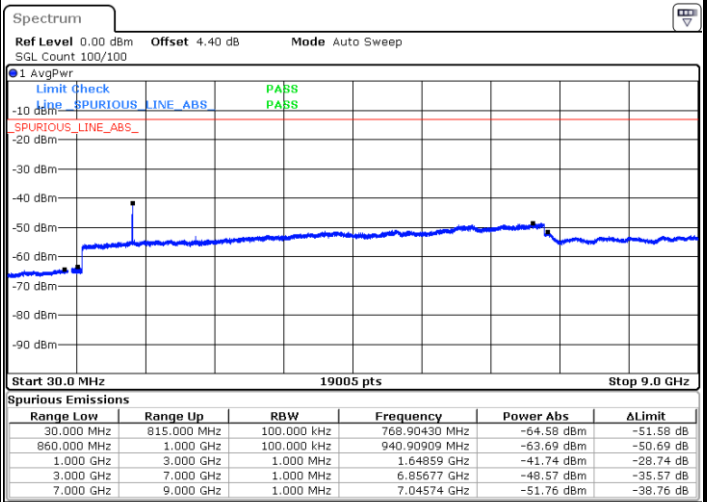

Highest Channel / 64QAM

Date: 28 APR 2018 21:01:34

LTE Band 5 / 1.4MHz

Lowest Channel / QPSK

Lowest Channel / 16QAM

Date: 28 APR 2018 14:59:39

Date: 28 APR 2018 15:00:33

Middle Channel / QPSK

Middle Channel / 16QAM

Date: 28 APR 2018 15:02:07

Date: 28 APR 2018 15:03:02

LTE Band 5 / 1.4MHz

Highest Channel / QPSK

Date: 28 APR 2018 15:11:06

Highest Channel / 16QAM

Date: 28 APR 2018 15:12:00

LTE Band 5 / 3MHz

Lowest Channel / QPSK

Date: 28 APR 2018 15:20:04

Lowest Channel / 16QAM

Date: 28 APR 2018 15:20:58

LTE Band 5 / 3MHz

Middle Channel / QPSK

Middle Channel / 16QAM

Date: 28 APR 2018 15:22:32

Date: 28 APR 2018 15:23:27

Highest Channel / QPSK

Highest Channel / 16QAM

Date: 28 APR 2018 15:31:31

Date: 28 APR 2018 15:32:25

LTE Band 5 / 5MHz

Lowest Channel / QPSK