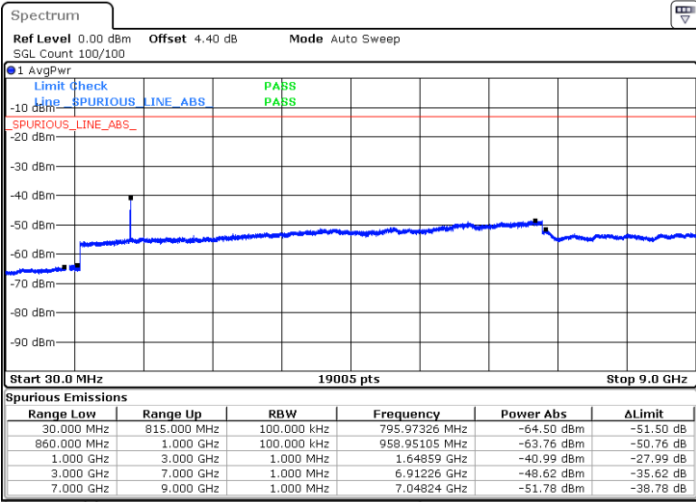

Date: 28 APR 2018 20:57:56

Highest Channel / 64QAM

Date: 28 APR 2018 20:58:50

LTE Band 4 / 20MHz

Lowest Channel / 64QAM

Middle Channel / 64QAM

Date: 28 APR 2018 20:59:45

Date: 28 APR 2018 21:00:39

Highest Channel / 64QAM

Date: 28 APR 2018 21:01:34

LTE Band 5 / 1.4MHz

Lowest Channel / QPSK

Lowest Channel / 16QAM

Date: 28 APR 2018 14:59:39

Date: 28 APR 2018 15:00:33

Middle Channel / QPSK

Middle Channel / 16QAM

Date: 28 APR 2018 15:02:07

Date: 28 APR 2018 15:03:02

LTE Band 5 / 1.4MHz

Highest Channel / QPSK

Date: 28 APR 2018 15:11:06

Highest Channel / 16QAM

Date: 28 APR 2018 15:12:00