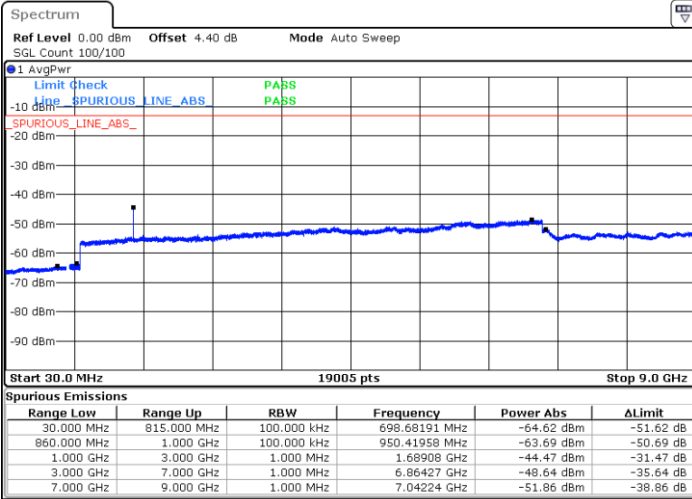

Middle Channel / 64QAM

Date: 28 APR 2018 16:32:26

Date: 28 APR 2018 16:33:41

Highest Channel / 64QAM

Date: 28 APR 2018 16:38:10

LTE Band 5 / 3MHz

Lowest Channel / 64QAM

Middle Channel / 64QAM

Date: 28 APR 2018 16:42:39

Date: 28 APR 2018 16:43:53

Highest Channel / 64QAM

Date: 28 APR 2018 16:48:22

LTE Band 5 / 5MHz

Lowest Channel / 64QAM

Middle Channel / 64QAM

Date: 28 APR 2018 16:52:52

Date: 28 APR 2018 16:54:06

Highest Channel / 64QAM

Date: 28 APR 2018 16:58:35

LTE Band 5 / 10MHz

Lowest Channel / 64QAM

Middle Channel / 64QAM

Date: 28 APR 2018 17:03:05

Date: 28 APR 2018 17:04:19

Highest Channel / 64QAM

Date: 28 APR 2018 17:08:48

LTE Band 7 / 5MHz

Lowest Channel / QPSK

Lowest Channel / 16QAM

Date: 28 APR 2018 22:15:34

Date: 28 APR 2018 22:14:41

Middle Channel / QPSK