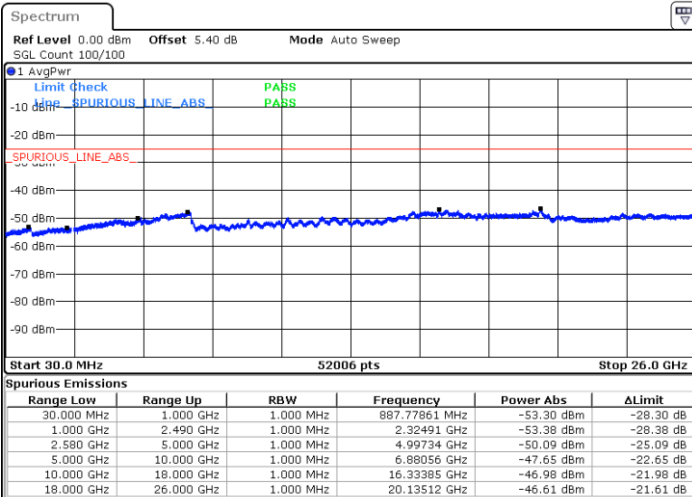

Date: 28 APR 2018 23:05:55

LTE Band 7 / 20MHz

Middle Channel / QPSK

Middle Channel / 16QAM

Date: 28 APR 2018 23:07:42

Date: 28 APR 2018 23:08:36

Highest Channel / QPSK

Highest Channel / 16QAM

Date: 28 APR 2018 23:16:16

Date: 28 APR 2018 23:15:22

LTE Band 7 / 5MHz

Lowest Channel / 64QAM

Middle Channel / 64QAM

Date: 29 APR 2018 00:06:51

Date: 29 APR 2018 00:07:45

Highest Channel / 64QAM

Date: 29 APR 2018 00:08:38

LTE Band 7 / 10MHz

Lowest Channel / 64QAM

Middle Channel / 64QAM

Date: 28 APR 2018 23:55:04

Date: 28 APR 2018 23:55:57

Highest Channel / 64QAM

Date: 28 APR 2018 23:56:51

LTE Band 7 / 15MHz

Lowest Channel / 64QAM

Middle Channel / 64QAM

Date: 28 APR 2018 23:52:22

Date: 28 APR 2018 23:53:16

Highest Channel / 64QAM

Date: 28 APR 2018 23:54:10

LTE Band 7 / 20MHz