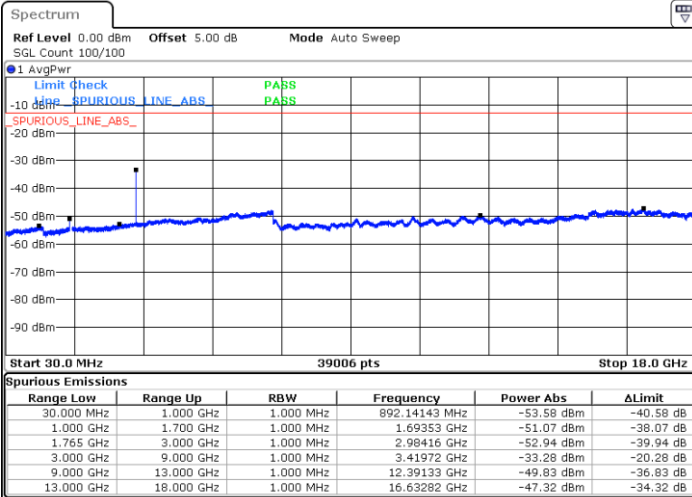

Middle Channel / 64QAM

Date: 28 APR 2018 20:51:34

Date: 28 APR 2018 20:52:29

Highest Channel / 64QAM

Date: 28 APR 2018 20:53:23

LTE Band 4 / 10MHz

Lowest Channel / 64QAM

Middle Channel / 64QAM

Date: 28 APR 2018 20:54:18

Date: 28 APR 2018 20:55:12

Highest Channel / 64QAM

Date: 28 APR 2018 20:56:07

LTE Band 4 / 15MHz

Lowest Channel / 64QAM

Middle Channel / 64QAM

Date: 28 APR 2018 20:57:01

Date: 28 APR 2018 20:57:56

Highest Channel / 64QAM

Date: 28 APR 2018 20:58:50

LTE Band 4 / 20MHz

Lowest Channel / 64QAM

Middle Channel / 64QAM

Date: 28 APR 2018 20:59:45

Date: 28 APR 2018 21:00:39