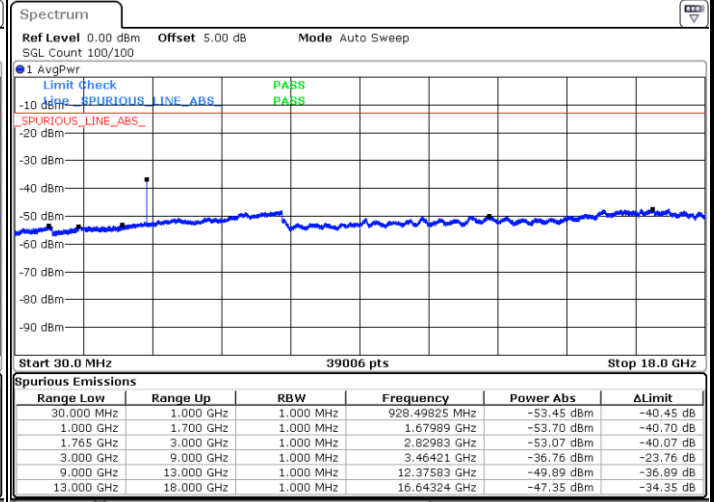

LTE Band 4 / 1.4MHz

Lowest Channel / 64QAM

Middle Channel / 64QAM

Date: 28 APR 2018 20:46:07

Date: 28 APR 2018 20:47:01

Highest Channel / 64QAM

Date: 28 APR 2018 20:47:56

LTE Band 4 / 3MHz

Lowest Channel / 64QAM

Middle Channel / 64QAM

Date: 28 APR 2018 20:48:51

Date: 28 APR 2018 20:49:45

Highest Channel / 64QAM

Date: 28 APR 2018 20:50:40

LTE Band 4 / 5MHz

Lowest Channel / 64QAM