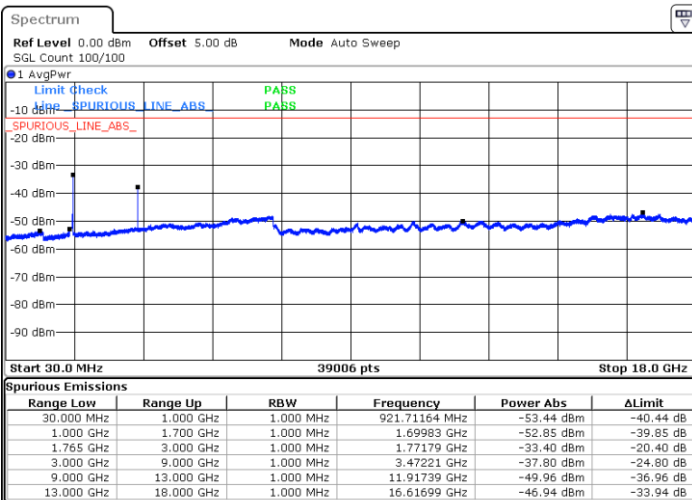

Date: 28 APR 2018 20:54:18

Date: 28 APR 2018 20:55:12

Highest Channel / 64QAM

Date: 28 APR 2018 20:56:07

LTE Band 4 / 15MHz

Lowest Channel / 64QAM

Middle Channel / 64QAM

Date: 28 APR 2018 20:57:01

Date: 28 APR 2018 20:57:56

Highest Channel / 64QAM

Date: 28 APR 2018 20:58:50

LTE Band 4 / 20MHz

Lowest Channel / 64QAM

Middle Channel / 64QAM

Date: 28 APR 2018 20:59:45

Date: 28 APR 2018 21:00:39

Highest Channel / 64QAM

Date: 28 APR 2018 21:01:34

LTE Band 5 / 1.4MHz

Lowest Channel / QPSK

Lowest Channel / 16QAM

Date: 28 APR 2018 14:59:39

Date: 28 APR 2018 15:00:33

Middle Channel / QPSK

Middle Channel / 16QAM

Date: 28 APR 2018 15:02:07

Date: 28 APR 2018 15:03:02

LTE Band 5 / 1.4MHz

Highest Channel / QPSK

Date: 28 APR 2018 15:11:06

Highest Channel / 16QAM

Date: 28 APR 2018 15:12:00