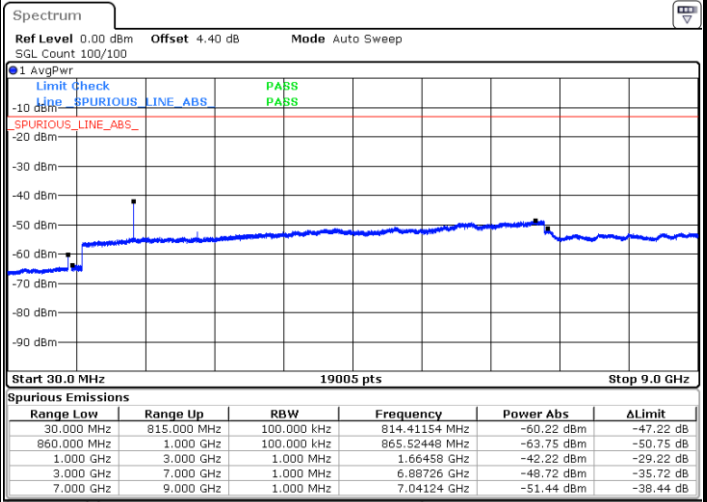

Lowest Channel / 16QAM

Date: 28 APR 2018 15:40:29

Date: 28 APR 2018 15:41:24

Middle Channel / QPSK

Middle Channel / 16QAM

Date: 28 APR 2018 15:42:58

Date: 28 APR 2018 15:43:52

LTE Band 5 / 5MHz

Highest Channel / QPSK

Highest Channel / 16QAM

LTE Band 5 / 10MHz

Lowest Channel / QPSK

Lowest Channel / 16QAM

LTE Band 5 / 10MHz

Middle Channel / QPSK

Middle Channel / 16QAM

Date: 28 APR 2018 16:03:23

Date: 28 APR 2018 16:04:18

Highest Channel / QPSK

Highest Channel / 16QAM

Date: 28 APR 2018 16:12:22

Date: 28 APR 2018 16:13:17

LTE Band 5 / 1.4MHz

Lowest Channel / 64QAM