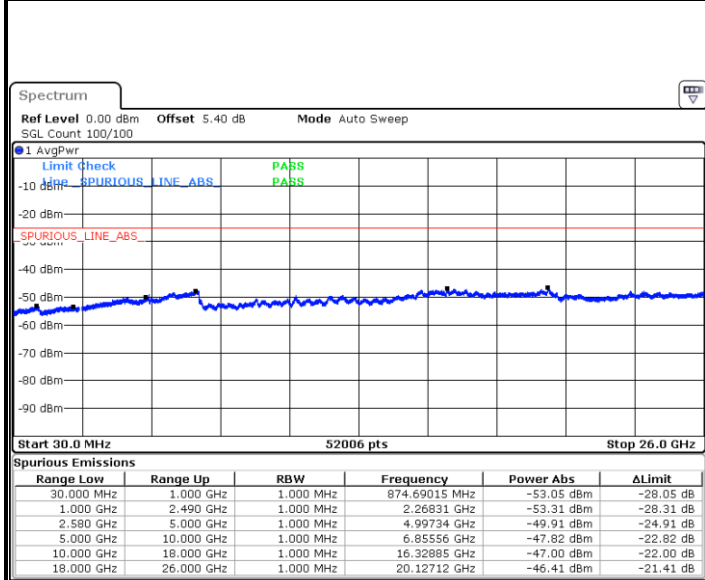

Highest Channel / 64QAM

Date: 28 APR 2018 17:08:48

LTE Band 7 / 5MHz

Lowest Channel / QPSK

Lowest Channel / 16QAM

Date: 28 APR 2018 22:15:34

Date: 28 APR 2018 22:14:41

Middle Channel / QPSK

Middle Channel / 16QAM

Date: 28 APR 2018 22:16:28

Date: 28 APR 2018 22:17:22

LTE Band 7 / 5MHz

Highest Channel / QPSK

Date: 28 APR 2018 22:25:02

Highest Channel / 16QAM

Date: 28 APR 2018 22:24:08

LTE Band 7 / 10MHz

Lowest Channel / QPSK

Date: 28 APR 2018 22:33:52

Lowest Channel / 16QAM

Date: 28 APR 2018 22:32:58

LTE Band 7 / 10MHz

Middle Channel / QPSK

Middle Channel / 16QAM

Date: 28 APR 2018 22:34:46

Date: 28 APR 2018 22:35:39

Highest Channel / QPSK

Highest Channel / 16QAM

Date: 28 APR 2018 22:43:19

Date: 28 APR 2018 22:42:25

LTE Band 7 / 15MHz

Lowest Channel / QPSK