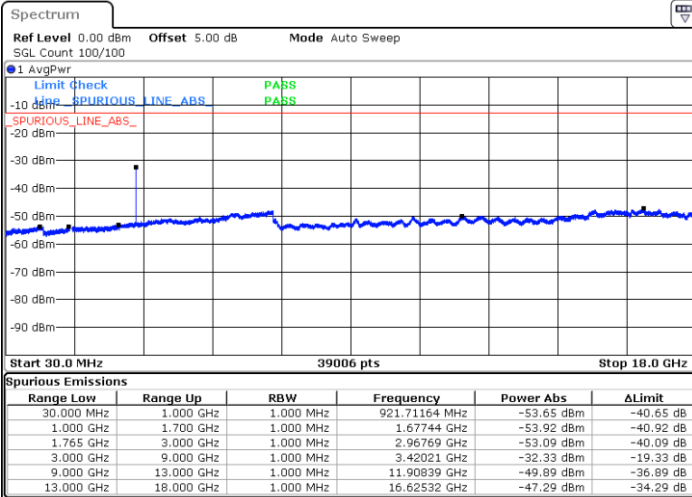

LTE Band 4 / 1.4MHz

Lowest Channel / 64QAM

Middle Channel / 64QAM

Date: 28 APR 2018 20:46:07

Date: 28 APR 2018 20:47:01

Highest Channel / 64QAM

Date: 28 APR 2018 20:47:56

LTE Band 4 / 3MHz

Lowest Channel / 64QAM

Middle Channel / 64QAM

Date: 28 APR 2018 20:48:51

Date: 28 APR 2018 20:49:45

Highest Channel / 64QAM

Date: 28 APR 2018 20:50:40

LTE Band 4 / 5MHz

Lowest Channel / 64QAM