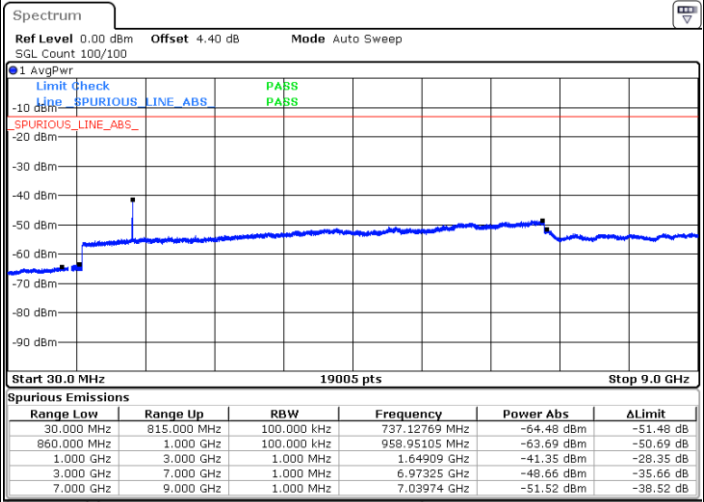

LTE Band 5 / 3MHz

Lowest Channel / QPSK

Date: 28 APR 2018 15:20:04

Lowest Channel / 16QAM

Date: 28 APR 2018 15:20:58

LTE Band 5 / 3MHz

Middle Channel / QPSK

Middle Channel / 16QAM

Date: 28 APR 2018 15:22:32

Date: 28 APR 2018 15:23:27

Highest Channel / QPSK

Highest Channel / 16QAM

Date: 28 APR 2018 15:31:31

Date: 28 APR 2018 15:32:25

LTE Band 5 / 5MHz

Lowest Channel / QPSK

Lowest Channel / 16QAM

Date: 28 APR 2018 15:40:29

Date: 28 APR 2018 15:41:24

Middle Channel / QPSK

Middle Channel / 16QAM

Date: 28 APR 2018 15:42:58

Date: 28 APR 2018 15:43:52

LTE Band 5 / 5MHz

Highest Channel / QPSK

Highest Channel / 16QAM

LTE Band 5 / 10MHz

Lowest Channel / QPSK

Lowest Channel / 16QAM

LTE Band 5 / 10MHz

Middle Channel / QPSK

Middle Channel / 16QAM