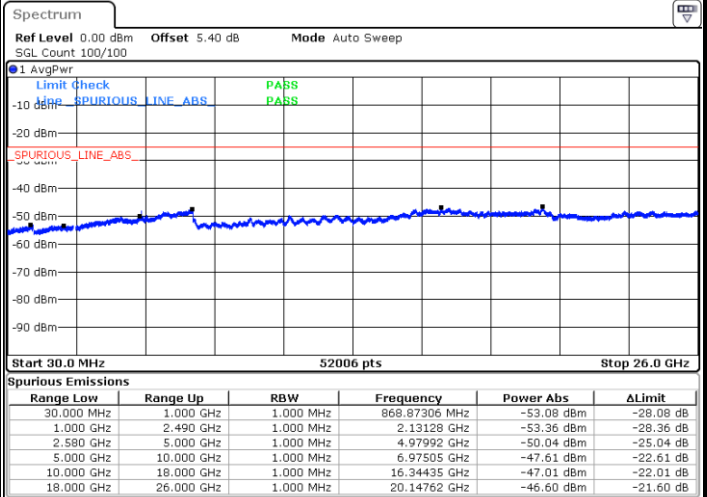

Date: 28 APR 2018 23:05:55

LTE Band 7 / 20MHz

Middle Channel / QPSK

Middle Channel / 16QAM

Date: 28 APR 2018 23:07:42

Date: 28 APR 2018 23:08:36

Highest Channel / QPSK

Highest Channel / 16QAM

Date: 28 APR 2018 23:16:16

Date: 28 APR 2018 23:15:22

LTE Band 7 / 5MHz

Lowest Channel / 64QAM

Middle Channel / 64QAM

Date: 29 APR 2018 00:06:51

Date: 29 APR 2018 00:07:45

Highest Channel / 64QAM

Date: 29 APR 2018 00:08:38

LTE Band 7 / 10MHz

Lowest Channel / 64QAM

Middle Channel / 64QAM

Date: 28 APR 2018 23:55:04

Date: 28 APR 2018 23:55:57

Highest Channel / 64QAM

Date: 28 APR 2018 23:56:51

LTE Band 7 / 15MHz

Lowest Channel / 64QAM

Middle Channel / 64QAM

Date: 28 APR 2018 23:52:22

Date: 28 APR 2018 23:53:16

Highest Channel / 64QAM

Date: 28 APR 2018 23:54:10

LTE Band 7 / 20MHz