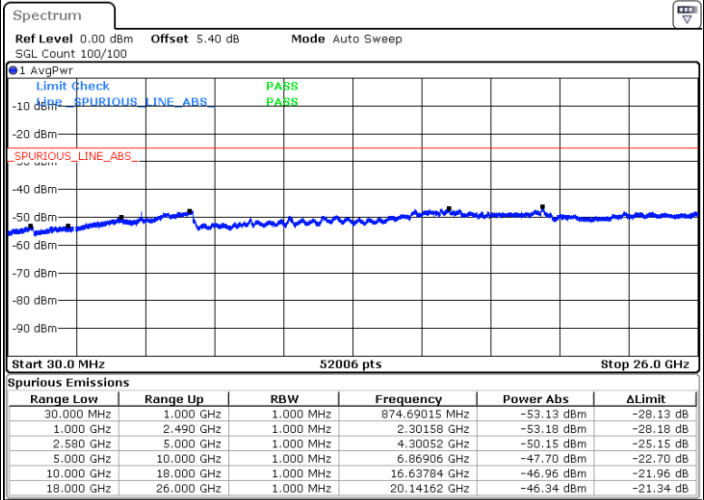

Middle Channel / 16QAM

Date: 28 APR 2018 22:16:28

Date: 28 APR 2018 22:17:22

LTE Band 7 / 5MHz

Highest Channel / QPSK

Date: 28 APR 2018 22:25:02

Highest Channel / 16QAM

Date: 28 APR 2018 22:24:08

LTE Band 7 / 10MHz

Lowest Channel / QPSK

Date: 28 APR 2018 22:33:52

Lowest Channel / 16QAM

Date: 28 APR 2018 22:32:58

LTE Band 7 / 10MHz

Middle Channel / QPSK

Middle Channel / 16QAM

Date: 28 APR 2018 22:34:46

Date: 28 APR 2018 22:35:39

Highest Channel / QPSK

Highest Channel / 16QAM

Date: 28 APR 2018 22:43:19

Date: 28 APR 2018 22:42:25

LTE Band 7 / 15MHz

Lowest Channel / QPSK