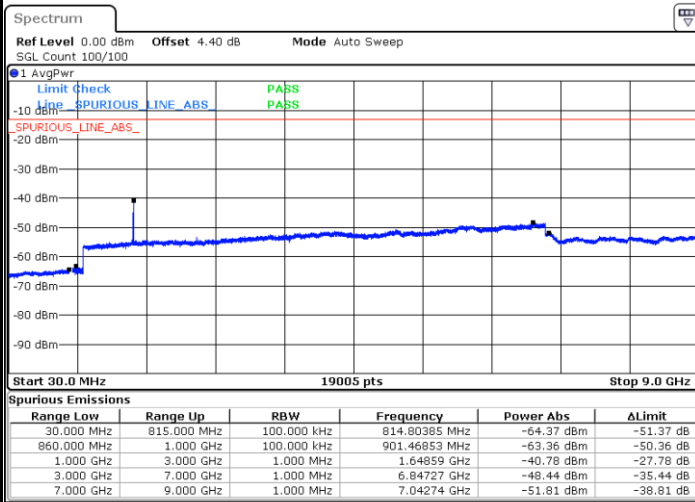

Highest Channel / 64QAM

Date: 28 APR 2018 21:01:34

LTE Band 5 / 1.4MHz

Lowest Channel / QPSK

Lowest Channel / 16QAM

Date: 28 APR 2018 14:59:39

Date: 28 APR 2018 15:00:33

Middle Channel / QPSK

Middle Channel / 16QAM

Date: 28 APR 2018 15:02:07

Date: 28 APR 2018 15:03:02

LTE Band 5 / 1.4MHz

Highest Channel / QPSK

Date: 28 APR 2018 15:11:06

Highest Channel / 16QAM

Date: 28 APR 2018 15:12:00

LTE Band 5 / 3MHz

Lowest Channel / QPSK

Date: 28 APR 2018 15:20:04

Lowest Channel / 16QAM

Date: 28 APR 2018 15:20:58

LTE Band 5 / 3MHz

Middle Channel / QPSK

Middle Channel / 16QAM

Date: 28 APR 2018 15:22:32

Date: 28 APR 2018 15:23:27

Highest Channel / QPSK

Highest Channel / 16QAM

Date: 28 APR 2018 15:31:31

Date: 28 APR 2018 15:32:25

LTE Band 5 / 5MHz

Lowest Channel / QPSK