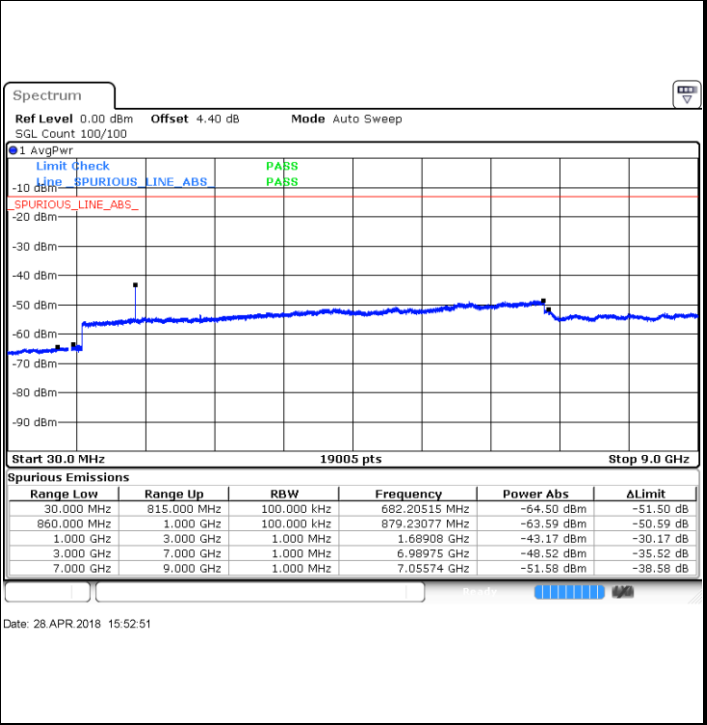

Date: 28 APR 2018 15:22:32

Date: 28 APR 2018 15:23:27

Highest Channel / QPSK

Highest Channel / 16QAM

Date: 28 APR 2018 15:31:31

Date: 28 APR 2018 15:32:25

LTE Band 5 / 5MHz

Lowest Channel / QPSK

Lowest Channel / 16QAM

Date: 28 APR 2018 15:40:29

Date: 28 APR 2018 15:41:24

Middle Channel / QPSK

Middle Channel / 16QAM

Date: 28 APR 2018 15:42:58

Date: 28 APR 2018 15:43:52

LTE Band 5 / 5MHz

Highest Channel / QPSK

Highest Channel / 16QAM

LTE Band 5 / 10MHz

Lowest Channel / QPSK

Lowest Channel / 16QAM

LTE Band 5 / 10MHz

Middle Channel / QPSK

Middle Channel / 16QAM

Date: 28 APR 2018 16:03:23

Date: 28 APR 2018 16:04:18

Highest Channel / QPSK

Highest Channel / 16QAM

Date: 28 APR 2018 16:12:22

Date: 28 APR 2018 16:13:17

LTE Band 5 / 1.4MHz

Lowest Channel / 64QAM