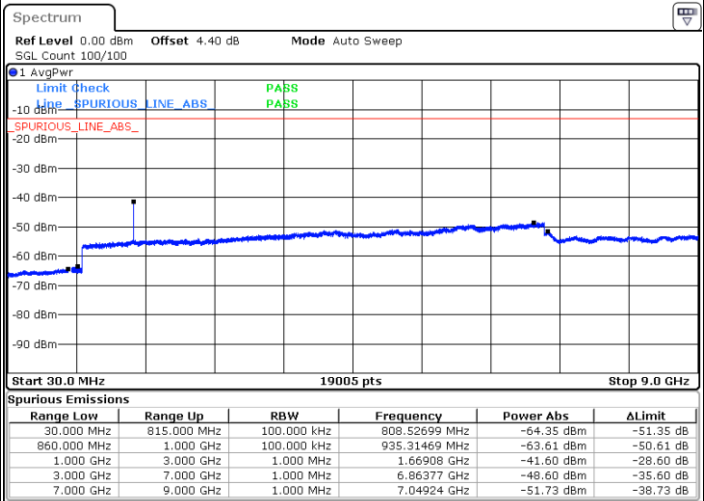

Date: 28 APR 2018 15:22:32

Date: 28 APR 2018 15:23:27

Highest Channel / QPSK

Highest Channel / 16QAM

Date: 28 APR 2018 15:31:31

Date: 28 APR 2018 15:32:25

LTE Band 5 / 5MHz

Lowest Channel / QPSK

Lowest Channel / 16QAM

Date: 28 APR 2018 15:40:29

Date: 28 APR 2018 15:41:24

Middle Channel / QPSK

Middle Channel / 16QAM

Date: 28 APR 2018 15:42:58

Date: 28 APR 2018 15:43:52

LTE Band 5 / 5MHz

Highest Channel / QPSK

Highest Channel / 16QAM

LTE Band 5 / 10MHz

Lowest Channel / QPSK

Lowest Channel / 16QAM

LTE Band 5 / 10MHz

Middle Channel / QPSK

Middle Channel / 16QAM

Date: 28 APR 2018 16:03:23

Date: 28 APR 2018 16:04:18

Highest Channel / QPSK

Highest Channel / 16QAM

Date: 28 APR 2018 16:12:22

Date: 28 APR 2018 16:13:17

LTE Band 5 / 1.4MHz

Lowest Channel / 64QAM