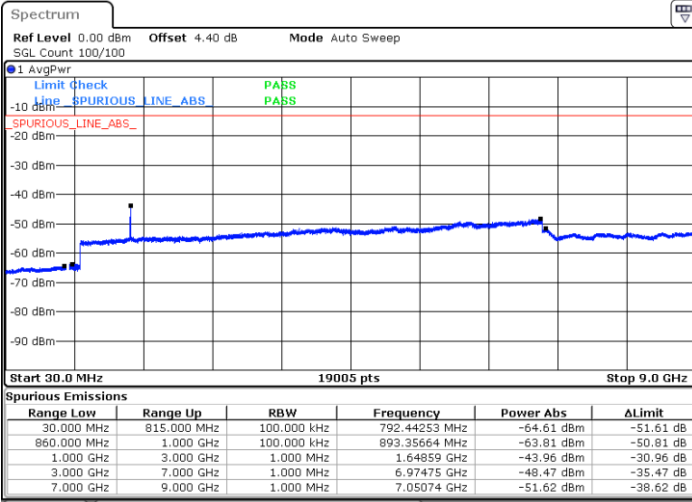

Highest Channel / QPSK

Highest Channel / 16QAM

LTE Band 5 / 10MHz

Lowest Channel / QPSK

Lowest Channel / 16QAM

LTE Band 5 / 10MHz

Middle Channel / QPSK

Middle Channel / 16QAM

Date: 28 APR 2018 16:03:23

Date: 28 APR 2018 16:04:18

Highest Channel / QPSK

Highest Channel / 16QAM

Date: 28 APR 2018 16:12:22

Date: 28 APR 2018 16:13:17

LTE Band 5 / 1.4MHz

Lowest Channel / 64QAM

Middle Channel / 64QAM

Date: 28 APR 2018 16:32:26

Date: 28 APR 2018 16:33:41

Highest Channel / 64QAM

Date: 28 APR 2018 16:38:10

LTE Band 5 / 3MHz

Lowest Channel / 64QAM

Middle Channel / 64QAM

Date: 28 APR 2018 16:42:39

Date: 28 APR 2018 16:43:53

Highest Channel / 64QAM

Date: 28 APR 2018 16:48:22

LTE Band 5 / 5MHz

Lowest Channel / 64QAM

Middle Channel / 64QAM

Date: 28 APR 2018 16:52:52