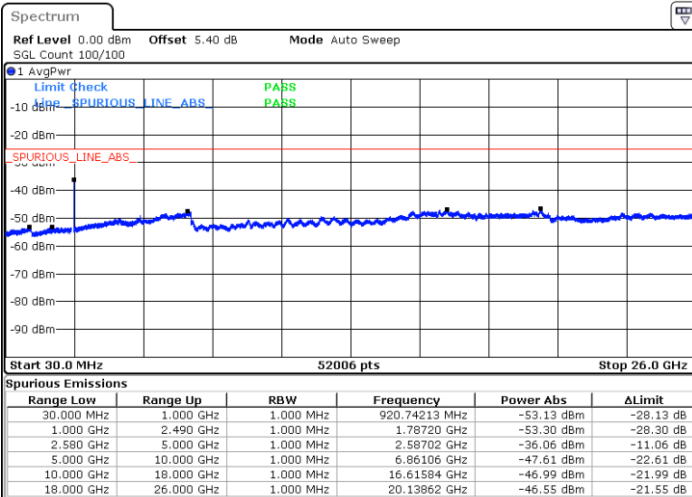

Date: 29 APR 2018 00:08:38

LTE Band 7 / 10MHz

Lowest Channel / 64QAM

Middle Channel / 64QAM

Date: 28 APR 2018 23:55:04

Date: 28 APR 2018 23:55:57

Highest Channel / 64QAM

Date: 28 APR 2018 23:56:51

LTE Band 7 / 15MHz

Lowest Channel / 64QAM

Middle Channel / 64QAM

Date: 28 APR 2018 23:52:22

Date: 28 APR 2018 23:53:16

Highest Channel / 64QAM

Date: 28 APR 2018 23:54:10

LTE Band 7 / 20MHz

Lowest Channel / 64QAM

Middle Channel / 64QAM

Date: 28 APR 2018 23:45:08

Date: 28 APR 2018 23:46:02

Highest Channel / 64QAM

Date: 28 APR 2018 23:46:55