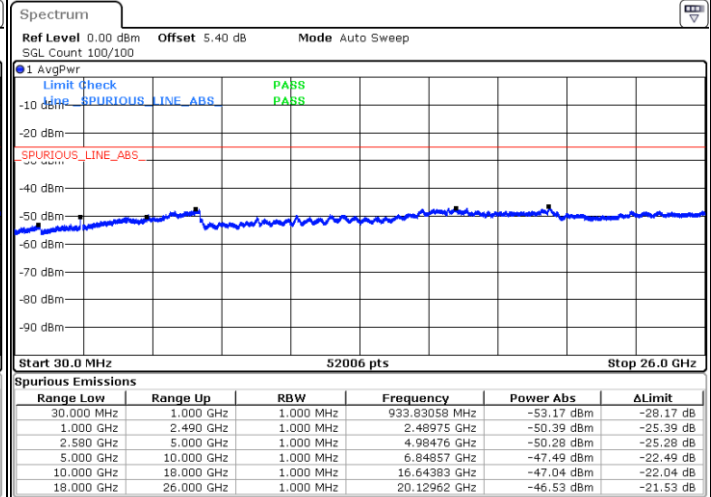

Date: 28 APR 2018 23:16:16

Date: 28 APR 2018 23:15:22

LTE Band 7 / 5MHz

Lowest Channel / 64QAM

Middle Channel / 64QAM

Date: 29 APR 2018 00:06:51

Date: 29 APR 2018 00:07:45

Highest Channel / 64QAM

Date: 29 APR 2018 00:08:38

LTE Band 7 / 10MHz

Lowest Channel / 64QAM

Middle Channel / 64QAM

Date: 28 APR 2018 23:55:04

Date: 28 APR 2018 23:55:57

Highest Channel / 64QAM

Date: 28 APR 2018 23:56:51

LTE Band 7 / 15MHz

Lowest Channel / 64QAM

Middle Channel / 64QAM

Date: 28 APR 2018 23:52:22

Date: 28 APR 2018 23:53:16

Highest Channel / 64QAM

Date: 28 APR 2018 23:54:10

LTE Band 7 / 20MHz

Lowest Channel / 64QAM

Middle Channel / 64QAM

Date: 28 APR 2018 23:45:08

Date: 28 APR 2018 23:46:02

Highest Channel / 64QAM

Date: 28 APR 2018 23:46:55