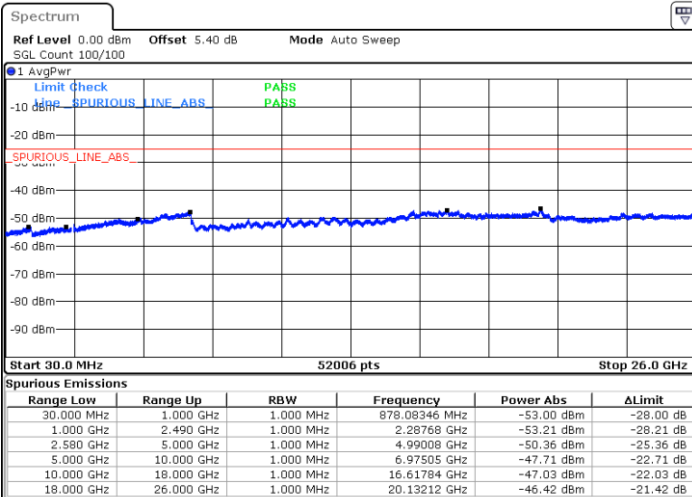

Date: 28 APR 2018 23:16:16

Date: 28 APR 2018 23:15:22

LTE Band 7 / 5MHz

Lowest Channel / 64QAM

Middle Channel / 64QAM

Date: 29 APR 2018 00:06:51

Date: 29 APR 2018 00:07:45

Highest Channel / 64QAM

Date: 29 APR 2018 00:08:38

LTE Band 7 / 10MHz

Lowest Channel / 64QAM

Middle Channel / 64QAM

Date: 28 APR 2018 23:55:04

Date: 28 APR 2018 23:55:57

Highest Channel / 64QAM

Date: 28 APR 2018 23:56:51

LTE Band 7 / 15MHz

Lowest Channel / 64QAM

Middle Channel / 64QAM

Date: 28 APR 2018 23:52:22

Date: 28 APR 2018 23:53:16

Highest Channel / 64QAM

Date: 28 APR 2018 23:54:10

LTE Band 7 / 20MHz

Lowest Channel / 64QAM

Middle Channel / 64QAM

Date: 28 APR 2018 23:45:08

Date: 28 APR 2018 23:46:02

Highest Channel / 64QAM

Date: 28 APR 2018 23:46:55