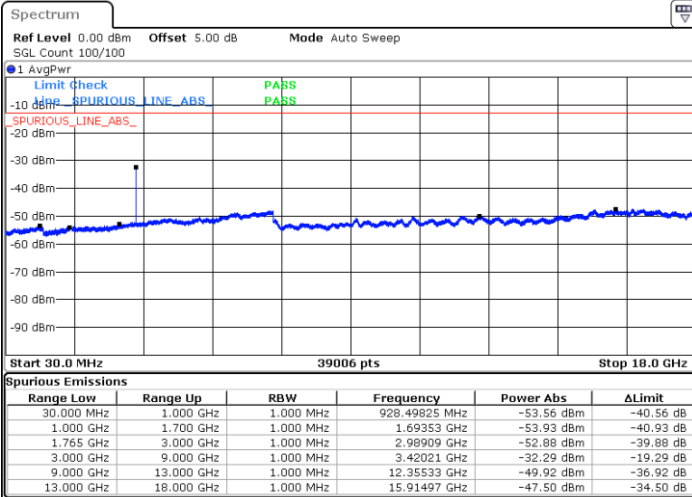

Lowest Channel / 64QAM

Middle Channel / 64QAM

Date: 28 APR 2018 20:48:51

Date: 28 APR 2018 20:49:45

Highest Channel / 64QAM

Date: 28 APR 2018 20:50:40

LTE Band 4 / 5MHz

Lowest Channel / 64QAM

Middle Channel / 64QAM

Date: 28 APR 2018 20:51:34

Date: 28 APR 2018 20:52:29

Highest Channel / 64QAM

Date: 28 APR 2018 20:53:23

LTE Band 4 / 10MHz

Lowest Channel / 64QAM

Middle Channel / 64QAM