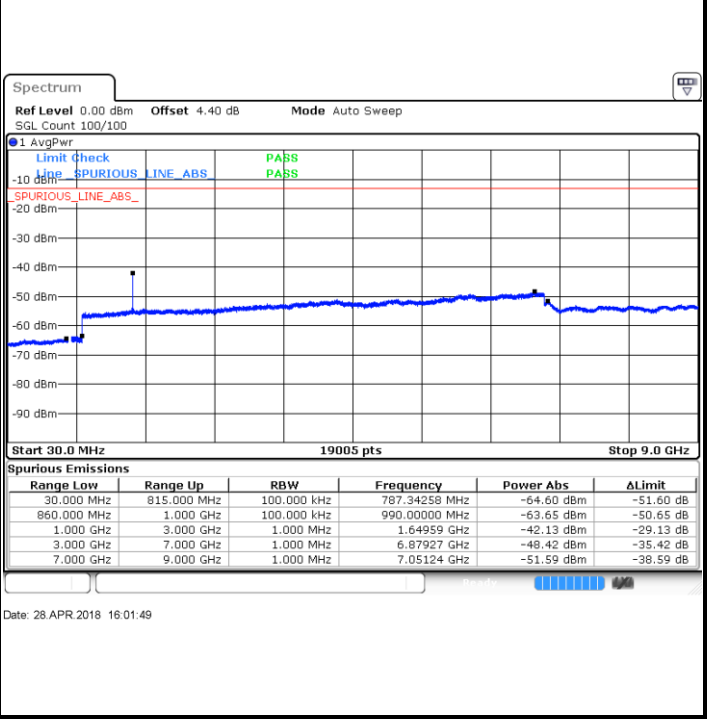

Lowest Channel / 16QAM

Date: 28 APR 2018 15:40:29

Date: 28 APR 2018 15:41:24

Middle Channel / QPSK

Middle Channel / 16QAM

Date: 28 APR 2018 15:42:58

Date: 28 APR 2018 15:43:52

LTE Band 5 / 5MHz

Highest Channel / QPSK

Highest Channel / 16QAM

LTE Band 5 / 10MHz

Lowest Channel / QPSK

Lowest Channel / 16QAM

LTE Band 5 / 10MHz

Middle Channel / QPSK

Middle Channel / 16QAM

Date: 28 APR 2018 16:03:23

Date: 28 APR 2018 16:04:18

Highest Channel / QPSK

Highest Channel / 16QAM

Date: 28 APR 2018 16:12:22

Date: 28 APR 2018 16:13:17

LTE Band 5 / 1.4MHz

Lowest Channel / 64QAM