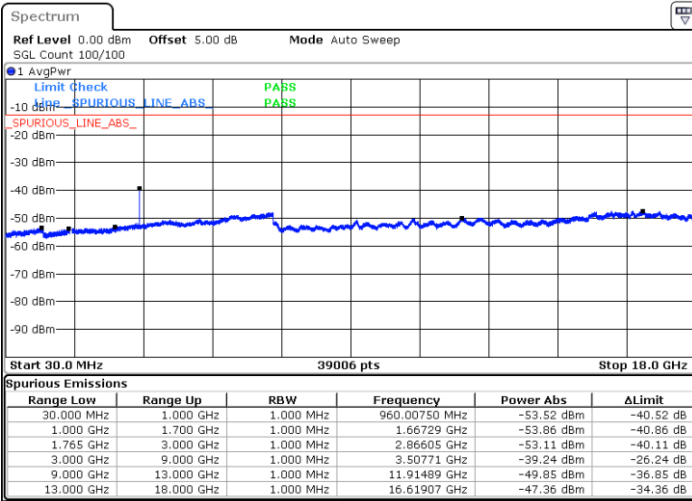

LTE Band 4 / 1.4MHz

Lowest Channel / 64QAM

Middle Channel / 64QAM

Date: 28 APR 2018 20:46:07

Date: 28 APR 2018 20:47:01

Highest Channel / 64QAM

Date: 28 APR 2018 20:47:56

LTE Band 4 / 3MHz

Lowest Channel / 64QAM

Middle Channel / 64QAM

Date: 28 APR 2018 20:48:51

Date: 28 APR 2018 20:49:45

Highest Channel / 64QAM

Date: 28 APR 2018 20:50:40

LTE Band 4 / 5MHz

Lowest Channel / 64QAM