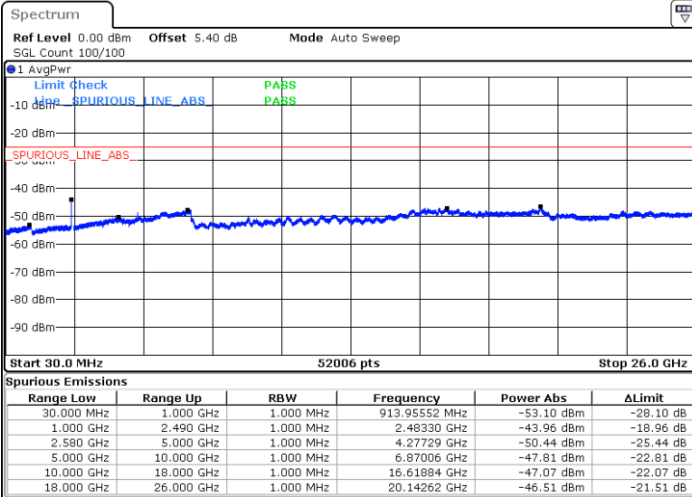

Date: 28 APR 2018 23:05:55

LTE Band 7 / 20MHz

Middle Channel / QPSK

Middle Channel / 16QAM

Date: 28 APR 2018 23:07:42

Date: 28 APR 2018 23:08:36

Highest Channel / QPSK

Highest Channel / 16QAM

Date: 28 APR 2018 23:16:16

Date: 28 APR 2018 23:15:22

LTE Band 7 / 5MHz

Lowest Channel / 64QAM

Middle Channel / 64QAM

Date: 29 APR 2018 00:06:51

Date: 29 APR 2018 00:07:45

Highest Channel / 64QAM

Date: 29 APR 2018 00:08:38

LTE Band 7 / 10MHz

Lowest Channel / 64QAM

Middle Channel / 64QAM

Date: 28 APR 2018 23:55:04

Date: 28 APR 2018 23:55:57

Highest Channel / 64QAM

Date: 28 APR 2018 23:56:51

LTE Band 7 / 15MHz

Lowest Channel / 64QAM

Middle Channel / 64QAM

Date: 28 APR 2018 23:52:22

Date: 28 APR 2018 23:53:16

Highest Channel / 64QAM

Date: 28 APR 2018 23:54:10

LTE Band 7 / 20MHz