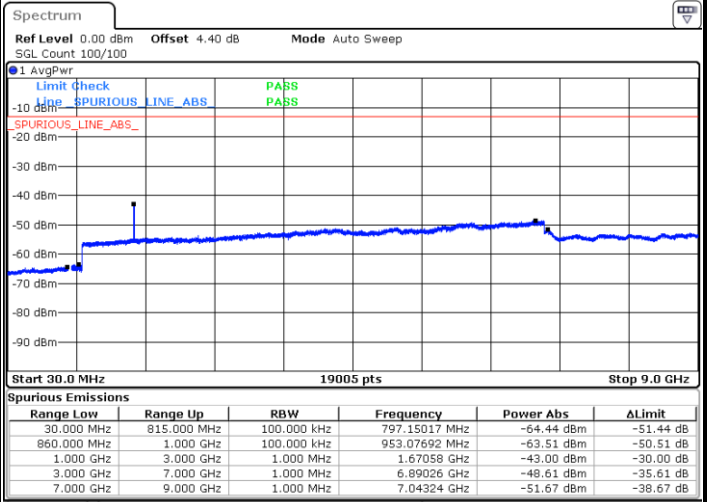

Middle Channel / 16QAM

Date: 28 APR 2018 15:02:07

Date: 28 APR 2018 15:03:02

LTE Band 5 / 1.4MHz

Highest Channel / QPSK

Date: 28 APR 2018 15:11:06

Highest Channel / 16QAM

Date: 28 APR 2018 15:12:00

LTE Band 5 / 3MHz

Lowest Channel / QPSK

Date: 28 APR 2018 15:20:04

Lowest Channel / 16QAM

Date: 28 APR 2018 15:20:58

LTE Band 5 / 3MHz

Middle Channel / QPSK

Middle Channel / 16QAM

Date: 28 APR 2018 15:22:32

Date: 28 APR 2018 15:23:27

Highest Channel / QPSK

Highest Channel / 16QAM

Date: 28 APR 2018 15:31:31

Date: 28 APR 2018 15:32:25

LTE Band 5 / 5MHz

Lowest Channel / QPSK