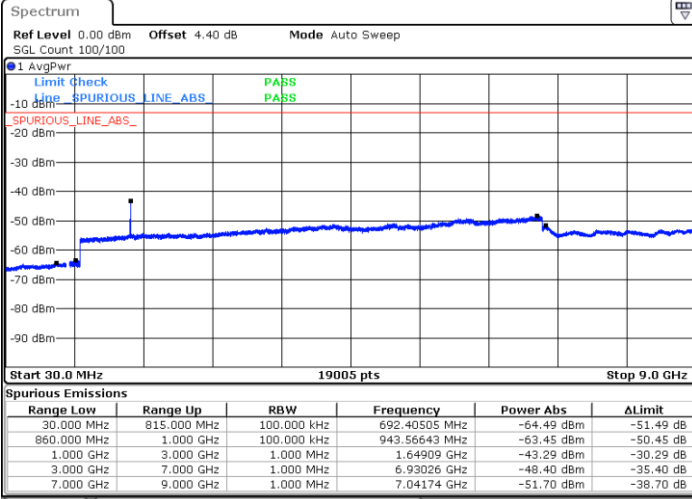

Middle Channel / 64QAM

Date: 28 APR 2018 16:32:26

Date: 28 APR 2018 16:33:41

Highest Channel / 64QAM

Date: 28 APR 2018 16:38:10

LTE Band 5 / 3MHz

Lowest Channel / 64QAM

Middle Channel / 64QAM

Date: 28 APR 2018 16:42:39

Date: 28 APR 2018 16:43:53

Highest Channel / 64QAM

Date: 28 APR 2018 16:48:22

LTE Band 5 / 5MHz

Lowest Channel / 64QAM

Middle Channel / 64QAM

Date: 28 APR 2018 16:52:52

Date: 28 APR 2018 16:54:06

Highest Channel / 64QAM

Date: 28 APR 2018 16:58:35

LTE Band 5 / 10MHz

Lowest Channel / 64QAM

Middle Channel / 64QAM

Date: 28 APR 2018 17:03:05

Date: 28 APR 2018 17:04:19

Highest Channel / 64QAM

Date: 28 APR 2018 17:08:48

LTE Band 7 / 5MHz

Lowest Channel / QPSK

Lowest Channel / 16QAM

Date: 28 APR 2018 22:15:34

Date: 28 APR 2018 22:14:41

Middle Channel / QPSK