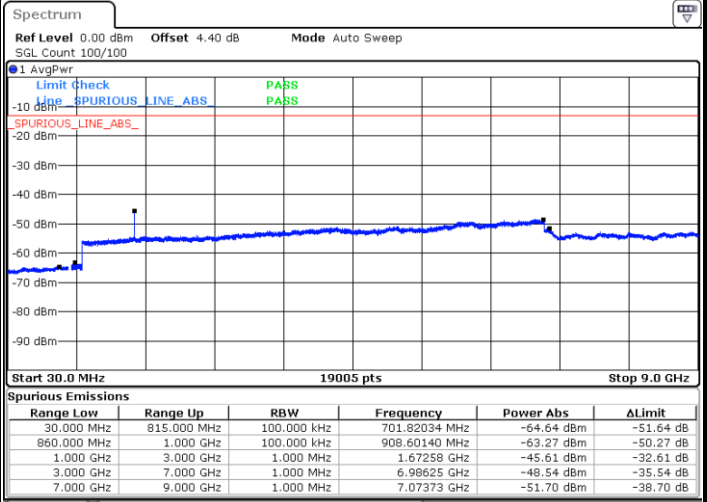

Highest Channel / QPSK

Highest Channel / 16QAM

LTE Band 5 / 10MHz

Lowest Channel / QPSK

Lowest Channel / 16QAM

LTE Band 5 / 10MHz

Middle Channel / QPSK

Middle Channel / 16QAM

Date: 28 APR 2018 16:03:23

Date: 28 APR 2018 16:04:18

Highest Channel / QPSK

Highest Channel / 16QAM

Date: 28 APR 2018 16:12:22

Date: 28 APR 2018 16:13:17

LTE Band 5 / 1.4MHz

Lowest Channel / 64QAM

Middle Channel / 64QAM

Date: 28 APR 2018 16:32:26

Date: 28 APR 2018 16:33:41

Highest Channel / 64QAM

Date: 28 APR 2018 16:38:10

LTE Band 5 / 3MHz

Lowest Channel / 64QAM

Middle Channel / 64QAM

Date: 28 APR 2018 16:42:39

Date: 28 APR 2018 16:43:53

Highest Channel / 64QAM

Date: 28 APR 2018 16:48:22

LTE Band 5 / 5MHz

Lowest Channel / 64QAM

Middle Channel / 64QAM

Date: 28 APR 2018 16:52:52