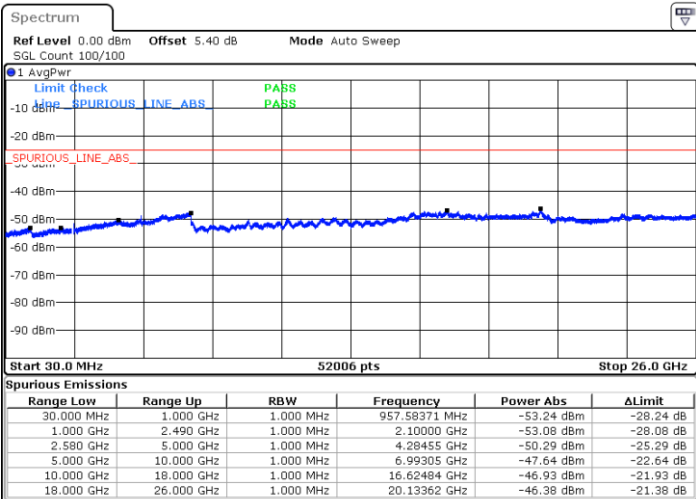

Highest Channel / 64QAM

Date: 28 APR 2018 17:08:48

LTE Band 7 / 5MHz

Lowest Channel / QPSK

Lowest Channel / 16QAM

Date: 28 APR 2018 22:15:34

Date: 28 APR 2018 22:14:41

Middle Channel / QPSK

Middle Channel / 16QAM

Date: 28 APR 2018 22:16:28

Date: 28 APR 2018 22:17:22

LTE Band 7 / 5MHz

Highest Channel / QPSK

Date: 28 APR 2018 22:25:02

Highest Channel / 16QAM

Date: 28 APR 2018 22:24:08

LTE Band 7 / 10MHz

Lowest Channel / QPSK

Date: 28 APR 2018 22:33:52

Lowest Channel / 16QAM

Date: 28 APR 2018 22:32:58

LTE Band 7 / 10MHz

Middle Channel / QPSK

Middle Channel / 16QAM

Date: 28 APR 2018 22:34:46

Date: 28 APR 2018 22:35:39

Highest Channel / QPSK

Highest Channel / 16QAM

Date: 28 APR 2018 22:43:19

Date: 28 APR 2018 22:42:25

LTE Band 7 / 15MHz

Lowest Channel / QPSK