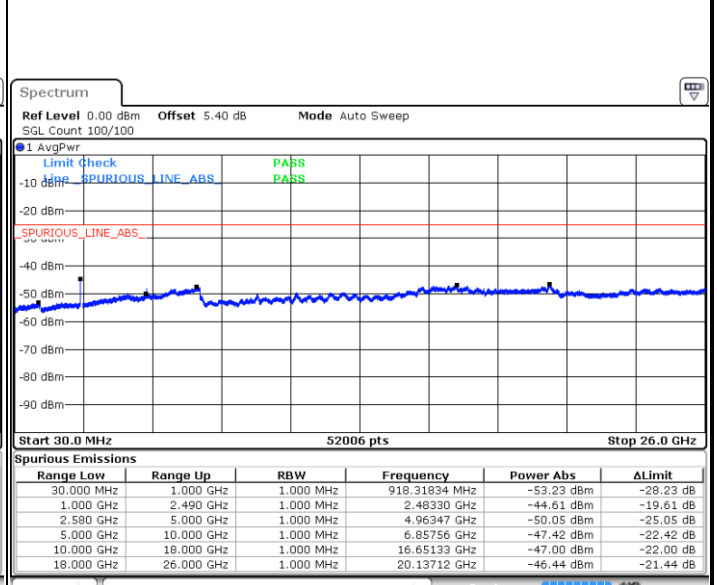

Highest Channel / 64QAM

Date: 28 APR 2018 17:08:48

LTE Band 7 / 5MHz

Lowest Channel / QPSK

Lowest Channel / 16QAM

Date: 28 APR 2018 22:15:34

Date: 28 APR 2018 22:14:41

Middle Channel / QPSK

Middle Channel / 16QAM

Date: 28 APR 2018 22:16:28

Date: 28 APR 2018 22:17:22

LTE Band 7 / 5MHz

Highest Channel / QPSK

Date: 28 APR 2018 22:25:02

Highest Channel / 16QAM

Date: 28 APR 2018 22:24:08

LTE Band 7 / 10MHz

Lowest Channel / QPSK

Date: 28 APR 2018 22:33:52

Lowest Channel / 16QAM

Date: 28 APR 2018 22:32:58

LTE Band 7 / 10MHz

Middle Channel / QPSK

Middle Channel / 16QAM

Date: 28 APR 2018 22:34:46

Date: 28 APR 2018 22:35:39

Highest Channel / QPSK

Highest Channel / 16QAM

Date: 28 APR 2018 22:43:19

Date: 28 APR 2018 22:42:25

LTE Band 7 / 15MHz

Lowest Channel / QPSK