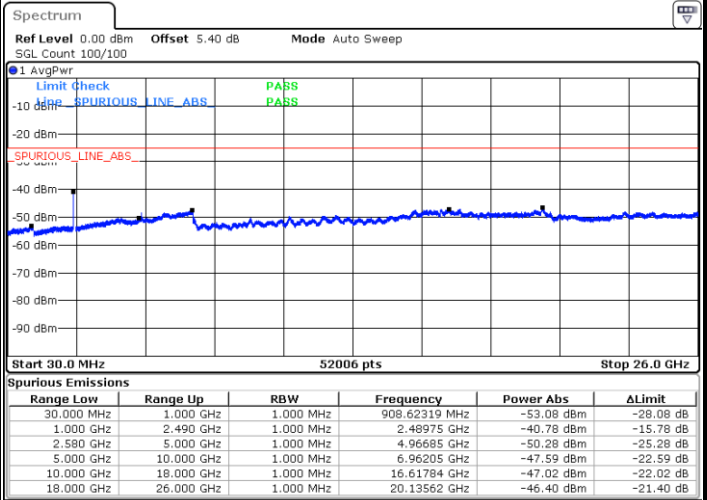

Lowest Channel / 16QAM

Date: 28 APR 2018 22:50:20

Date: 28 APR 2018 22:49:26

Middle Channel / QPSK

Middle Channel / 16QAM

Date: 28 APR 2018 22:51:14

Date: 28 APR 2018 22:52:08

LTE Band7 / 15MHz

Highest Channel / QPSK

Date: 28 APR 2018 22:59:47

Highest Channel / 16QAM

Date: 28 APR 2018 22:58:54

LTE Band 7 / 20MHz

Lowest Channel / QPSK

Date: 28 APR 2018 23:06:49

Lowest Channel / 16QAM

Date: 28 APR 2018 23:05:55

LTE Band 7 / 20MHz

Middle Channel / QPSK

Middle Channel / 16QAM

Date: 28 APR 2018 23:07:42

Date: 28 APR 2018 23:08:36

Highest Channel / QPSK

Highest Channel / 16QAM

Date: 28 APR 2018 23:16:16

Date: 28 APR 2018 23:15:22

LTE Band 7 / 5MHz

Lowest Channel / 64QAM

Middle Channel / 64QAM

Date: 29 APR 2018 00:06:51

Date: 29 APR 2018 00:07:45

Highest Channel / 64QAM