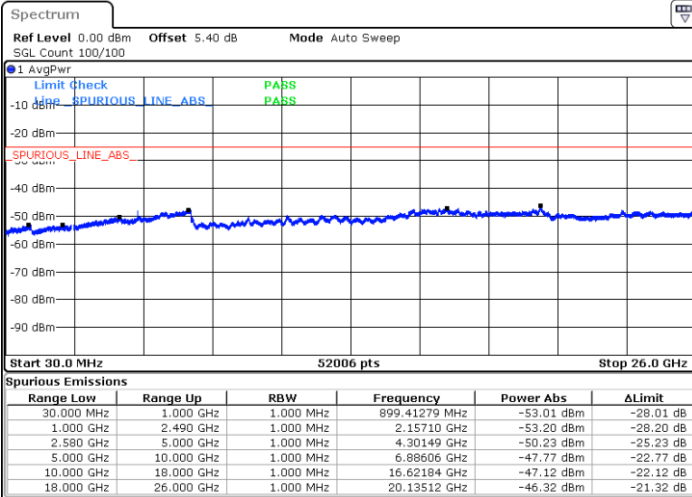

Date: 28 APR 2018 23:05:55

LTE Band 7 / 20MHz

Middle Channel / QPSK

Middle Channel / 16QAM

Date: 28 APR 2018 23:07:42

Date: 28 APR 2018 23:08:36

Highest Channel / QPSK

Highest Channel / 16QAM

Date: 28 APR 2018 23:16:16

Date: 28 APR 2018 23:15:22

LTE Band 7 / 5MHz

Lowest Channel / 64QAM

Middle Channel / 64QAM

Date: 29 APR 2018 00:06:51

Date: 29 APR 2018 00:07:45

Highest Channel / 64QAM

Date: 29 APR 2018 00:08:38

LTE Band 7 / 10MHz

Lowest Channel / 64QAM

Middle Channel / 64QAM

Date: 28 APR 2018 23:55:04

Date: 28 APR 2018 23:55:57

Highest Channel / 64QAM

Date: 28 APR 2018 23:56:51

LTE Band 7 / 15MHz

Lowest Channel / 64QAM

Middle Channel / 64QAM

Date: 28 APR 2018 23:52:22

Date: 28 APR 2018 23:53:16

Highest Channel / 64QAM

Date: 28 APR 2018 23:54:10

LTE Band 7 / 20MHz