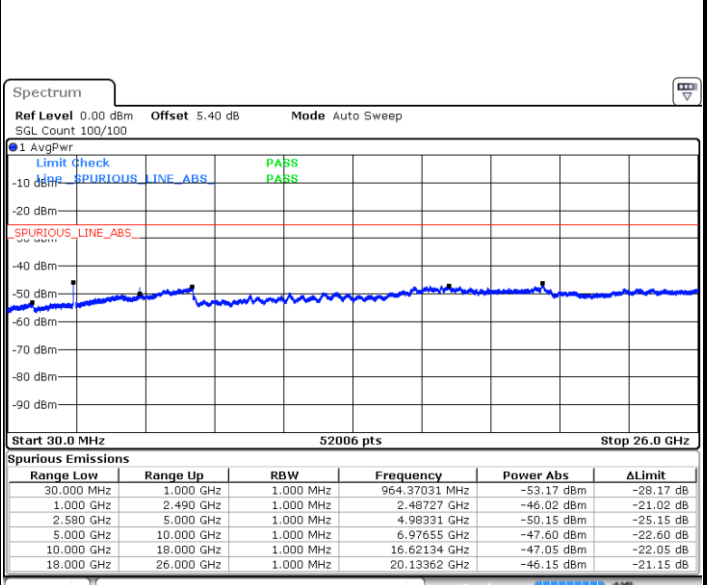

Lowest Channel / 16QAM

Date: 28 APR 2018 22:50:20

Date: 28 APR 2018 22:49:26

Middle Channel / QPSK

Middle Channel / 16QAM

Date: 28 APR 2018 22:51:14

Date: 28 APR 2018 22:52:08

LTE Band7 / 15MHz

Highest Channel / QPSK

Date: 28 APR 2018 22:59:47

Highest Channel / 16QAM

Date: 28 APR 2018 22:58:54

LTE Band 7 / 20MHz

Lowest Channel / QPSK

Date: 28 APR 2018 23:06:49

Lowest Channel / 16QAM

Date: 28 APR 2018 23:05:55

LTE Band 7 / 20MHz

Middle Channel / QPSK

Middle Channel / 16QAM

Date: 28 APR 2018 23:07:42

Date: 28 APR 2018 23:08:36

Highest Channel / QPSK

Highest Channel / 16QAM

Date: 28 APR 2018 23:16:16

Date: 28 APR 2018 23:15:22

LTE Band 7 / 5MHz

Lowest Channel / 64QAM

Middle Channel / 64QAM

Date: 29 APR 2018 00:06:51

Date: 29 APR 2018 00:07:45

Highest Channel / 64QAM