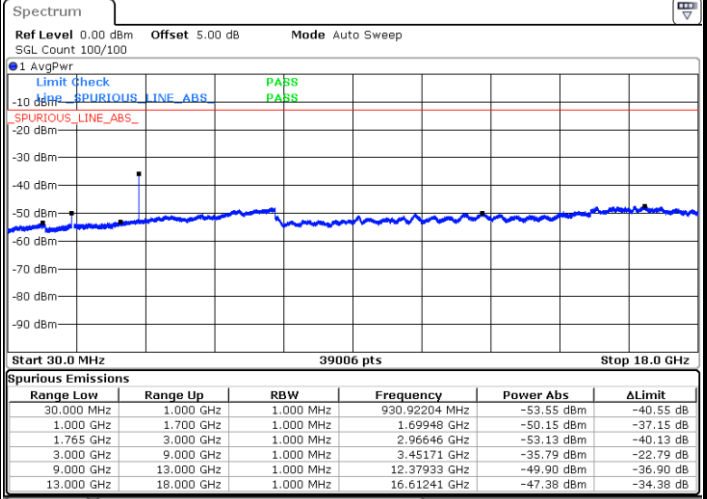

Middle Channel / 64QAM

Date: 28 APR 2018 20:51:34

Date: 28 APR 2018 20:52:29

Highest Channel / 64QAM

Date: 28 APR 2018 20:53:23

LTE Band 4 / 10MHz

Lowest Channel / 64QAM

Middle Channel / 64QAM

Date: 28 APR 2018 20:54:18

Date: 28 APR 2018 20:55:12

Highest Channel / 64QAM

Date: 28 APR 2018 20:56:07

LTE Band 4 / 15MHz

Lowest Channel / 64QAM

Middle Channel / 64QAM

Date: 28 APR 2018 20:57:01

Date: 28 APR 2018 20:57:56

Highest Channel / 64QAM

Date: 28 APR 2018 20:58:50

LTE Band 4 / 20MHz

Lowest Channel / 64QAM

Middle Channel / 64QAM

Date: 28 APR 2018 20:59:45

Date: 28 APR 2018 21:00:39

Highest Channel / 64QAM

Date: 28 APR 2018 21:01:34

LTE Band 5 / 1.4MHz

Lowest Channel / QPSK

Lowest Channel / 16QAM

Date: 28 APR 2018 14:59:39

Date: 28 APR 2018 15:00:33

Middle Channel / QPSK