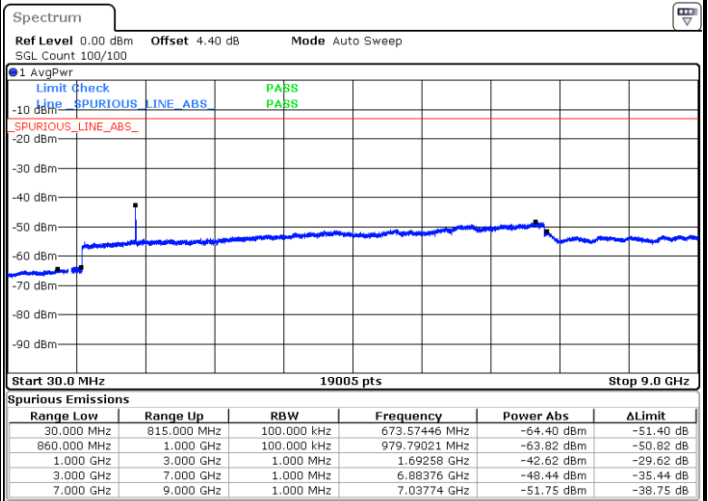

LTE Band 5 / 3MHz

Lowest Channel / QPSK

Date: 28 APR 2018 15:20:04

Lowest Channel / 16QAM

Date: 28 APR 2018 15:20:58

LTE Band 5 / 3MHz

Middle Channel / QPSK

Middle Channel / 16QAM

Date: 28 APR 2018 15:22:32

Date: 28 APR 2018 15:23:27

Highest Channel / QPSK

Highest Channel / 16QAM

Date: 28 APR 2018 15:31:31

Date: 28 APR 2018 15:32:25

LTE Band 5 / 5MHz

Lowest Channel / QPSK

Lowest Channel / 16QAM

Date: 28 APR 2018 15:40:29

Date: 28 APR 2018 15:41:24

Middle Channel / QPSK

Middle Channel / 16QAM

Date: 28 APR 2018 15:42:58

Date: 28 APR 2018 15:43:52

LTE Band 5 / 5MHz

Highest Channel / QPSK

Highest Channel / 16QAM

LTE Band 5 / 10MHz

Lowest Channel / QPSK

Lowest Channel / 16QAM

LTE Band 5 / 10MHz

Middle Channel / QPSK

Middle Channel / 16QAM