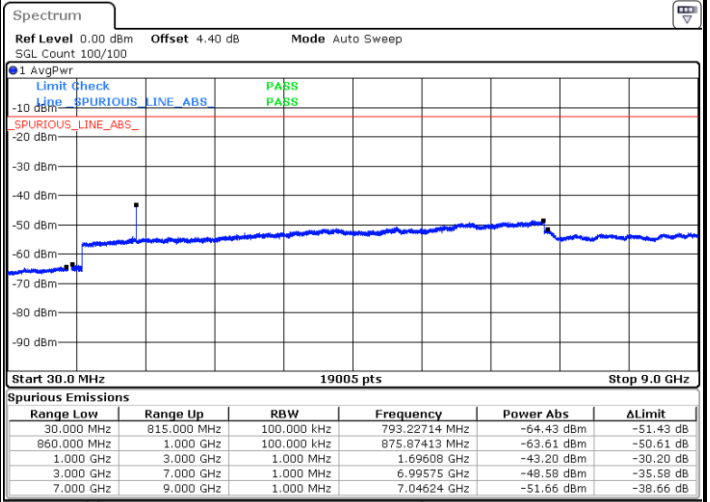

Highest Channel / 64QAM

Date: 28 APR 2018 21:01:34

LTE Band 5 / 1.4MHz

Lowest Channel / QPSK

Lowest Channel / 16QAM

Date: 28 APR 2018 14:59:39

Date: 28 APR 2018 15:00:33

Middle Channel / QPSK

Middle Channel / 16QAM

Date: 28 APR 2018 15:02:07

Date: 28 APR 2018 15:03:02

LTE Band 5 / 1.4MHz

Highest Channel / QPSK

Date: 28 APR 2018 15:11:06

Highest Channel / 16QAM

Date: 28 APR 2018 15:12:00

LTE Band 5 / 3MHz

Lowest Channel / QPSK

Date: 28 APR 2018 15:20:04

Lowest Channel / 16QAM

Date: 28 APR 2018 15:20:58

LTE Band 5 / 3MHz

Middle Channel / QPSK

Middle Channel / 16QAM

Date: 28 APR 2018 15:22:32

Date: 28 APR 2018 15:23:27

Highest Channel / QPSK

Highest Channel / 16QAM

Date: 28 APR 2018 15:31:31

Date: 28 APR 2018 15:32:25

LTE Band 5 / 5MHz

Lowest Channel / QPSK