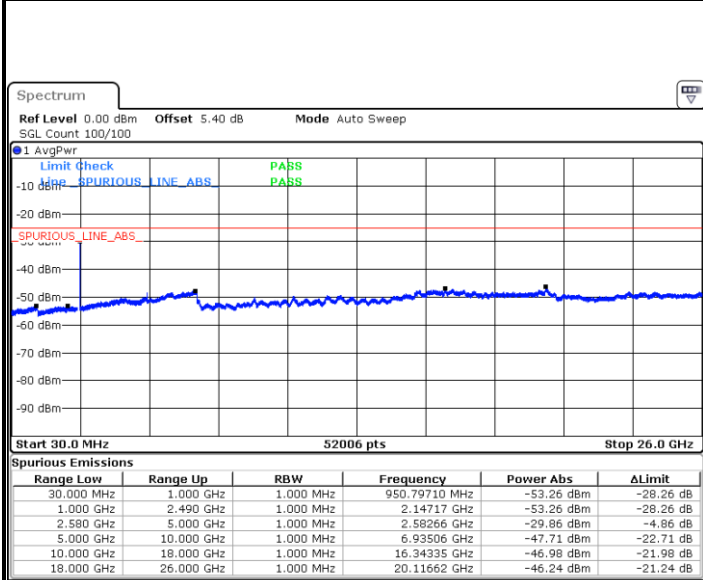

Date: 28 APR 2018 22:34:46

Date: 28 APR 2018 22:35:39

Highest Channel / QPSK

Highest Channel / 16QAM

Date: 28 APR 2018 22:43:19

Date: 28 APR 2018 22:42:25

LTE Band 7 / 15MHz

Lowest Channel / QPSK

Lowest Channel / 16QAM

Date: 28 APR 2018 22:50:20

Date: 28 APR 2018 22:49:26

Middle Channel / QPSK

Middle Channel / 16QAM

Date: 28 APR 2018 22:51:14

Date: 28 APR 2018 22:52:08

LTE Band7 / 15MHz

Highest Channel / QPSK

Date: 28 APR 2018 22:59:47

Highest Channel / 16QAM

Date: 28 APR 2018 22:58:54

LTE Band 7 / 20MHz

Lowest Channel / QPSK

Date: 28 APR 2018 23:06:49

Lowest Channel / 16QAM

Date: 28 APR 2018 23:05:55

LTE Band 7 / 20MHz

Middle Channel / QPSK

Middle Channel / 16QAM

Date: 28 APR 2018 23:07:42

Date: 28 APR 2018 23:08:36

Highest Channel / QPSK

Highest Channel / 16QAM