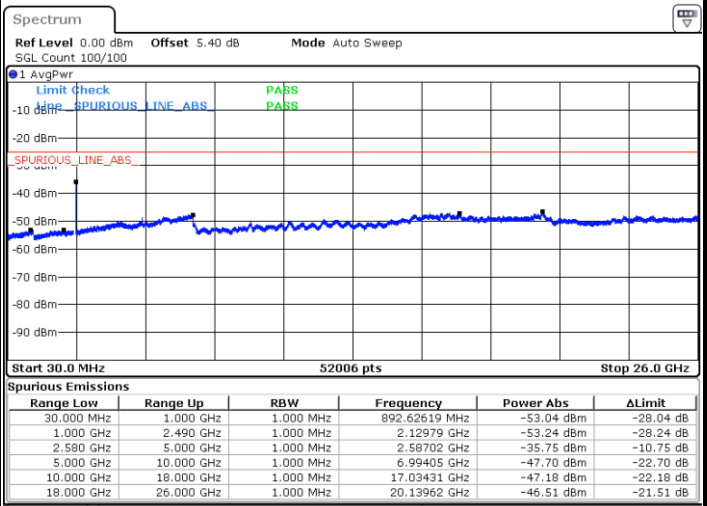

Highest Channel / QPSK

Date: 28 APR 2018 22:59:47

Highest Channel / 16QAM

Date: 28 APR 2018 22:58:54

LTE Band 7 / 20MHz

Lowest Channel / QPSK

Date: 28 APR 2018 23:06:49

Lowest Channel / 16QAM

Date: 28 APR 2018 23:05:55

LTE Band 7 / 20MHz

Middle Channel / QPSK

Middle Channel / 16QAM

Date: 28 APR 2018 23:07:42

Date: 28 APR 2018 23:08:36

Highest Channel / QPSK

Highest Channel / 16QAM

Date: 28 APR 2018 23:16:16

Date: 28 APR 2018 23:15:22

LTE Band 7 / 5MHz

Lowest Channel / 64QAM

Middle Channel / 64QAM

Date: 29 APR 2018 00:06:51

Date: 29 APR 2018 00:07:45

Highest Channel / 64QAM

Date: 29 APR 2018 00:08:38

LTE Band 7 / 10MHz

Lowest Channel / 64QAM

Middle Channel / 64QAM

Date: 28 APR 2018 23:55:04

Date: 28 APR 2018 23:55:57

Highest Channel / 64QAM

Date: 28 APR 2018 23:56:51