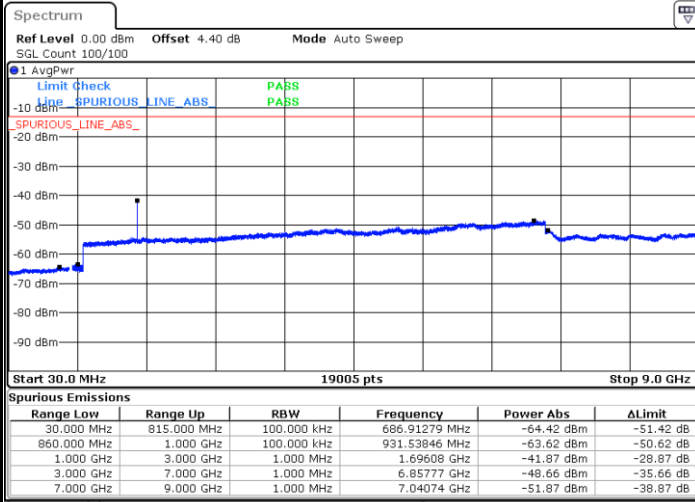

Highest Channel / 64QAM

Date: 28 APR 2018 21:01:34

LTE Band 5 / 1.4MHz

Lowest Channel / QPSK

Lowest Channel / 16QAM

Date: 28 APR 2018 14:59:39

Date: 28 APR 2018 15:00:33

Middle Channel / QPSK

Middle Channel / 16QAM

Date: 28 APR 2018 15:02:07

Date: 28 APR 2018 15:03:02

LTE Band 5 / 1.4MHz

Highest Channel / QPSK

Date: 28 APR 2018 15:11:06

Highest Channel / 16QAM

Date: 28 APR 2018 15:12:00

LTE Band 5 / 3MHz

Lowest Channel / QPSK

Date: 28 APR 2018 15:20:04

Lowest Channel / 16QAM

Date: 28 APR 2018 15:20:58

LTE Band 5 / 3MHz

Middle Channel / QPSK

Middle Channel / 16QAM

Date: 28 APR 2018 15:22:32

Date: 28 APR 2018 15:23:27

Highest Channel / QPSK

Highest Channel / 16QAM

Date: 28 APR 2018 15:31:31

Date: 28 APR 2018 15:32:25

LTE Band 5 / 5MHz

Lowest Channel / QPSK