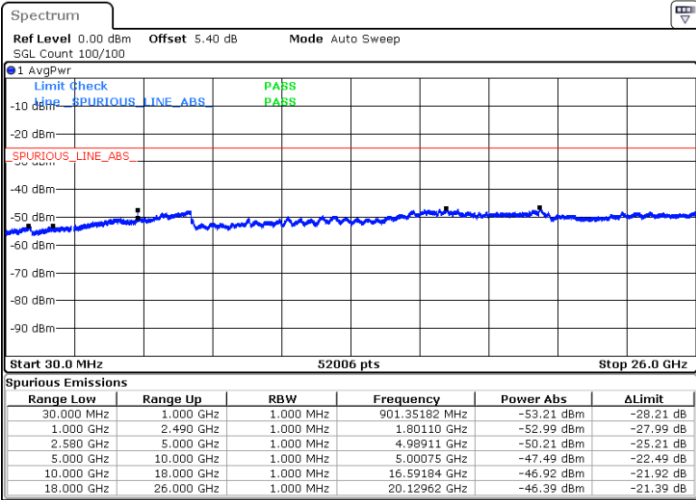

Date: 28 APR 2018 16:54:06

Highest Channel / 64QAM

Date: 28 APR 2018 16:58:35

LTE Band 5 / 10MHz

Lowest Channel / 64QAM

Middle Channel / 64QAM

Date: 28 APR 2018 17:03:05

Date: 28 APR 2018 17:04:19

Highest Channel / 64QAM

Date: 28 APR 2018 17:08:48

LTE Band 7 / 5MHz

Lowest Channel / QPSK

Lowest Channel / 16QAM

Date: 28 APR 2018 22:15:34

Date: 28 APR 2018 22:14:41

Middle Channel / QPSK

Middle Channel / 16QAM

Date: 28 APR 2018 22:16:28

Date: 28 APR 2018 22:17:22

LTE Band 7 / 5MHz

Highest Channel / QPSK

Date: 28 APR 2018 22:25:02

Highest Channel / 16QAM

Date: 28 APR 2018 22:24:08