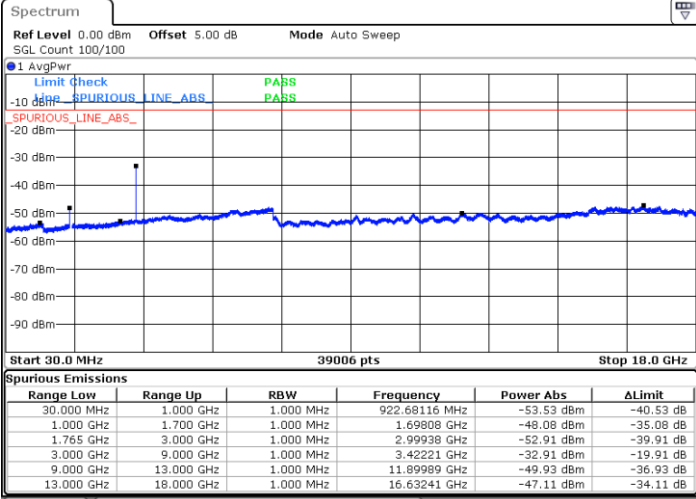

Middle Channel / 64QAM

Date: 28 APR 2018 20:51:34

Date: 28 APR 2018 20:52:29

Highest Channel / 64QAM

Date: 28 APR 2018 20:53:23

LTE Band 4 / 10MHz

Lowest Channel / 64QAM

Middle Channel / 64QAM

Date: 28 APR 2018 20:54:18

Date: 28 APR 2018 20:55:12

Highest Channel / 64QAM

Date: 28 APR 2018 20:56:07

LTE Band 4 / 15MHz

Lowest Channel / 64QAM

Middle Channel / 64QAM

Date: 28 APR 2018 20:57:01

Date: 28 APR 2018 20:57:56

Highest Channel / 64QAM

Date: 28 APR 2018 20:58:50

LTE Band 4 / 20MHz

Lowest Channel / 64QAM

Middle Channel / 64QAM

Date: 28 APR 2018 20:59:45

Date: 28 APR 2018 21:00:39

Highest Channel / 64QAM

Date: 28 APR 2018 21:01:34

LTE Band 5 / 1.4MHz

Lowest Channel / QPSK

Lowest Channel / 16QAM

Date: 28 APR 2018 14:59:39

Date: 28 APR 2018 15:00:33

Middle Channel / QPSK