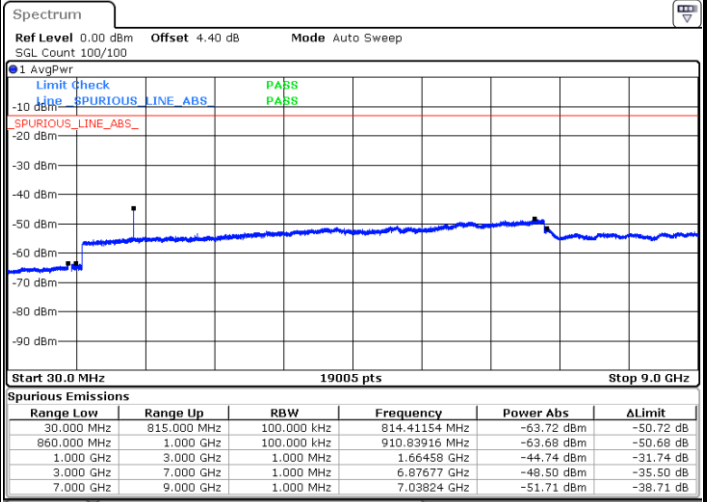

Date: 28 APR 2018 16:42:39

Date: 28 APR 2018 16:43:53

Highest Channel / 64QAM

Date: 28 APR 2018 16:48:22

LTE Band 5 / 5MHz

Lowest Channel / 64QAM

Middle Channel / 64QAM

Date: 28 APR 2018 16:52:52

Date: 28 APR 2018 16:54:06

Highest Channel / 64QAM

Date: 28 APR 2018 16:58:35

LTE Band 5 / 10MHz

Lowest Channel / 64QAM

Middle Channel / 64QAM

Date: 28 APR 2018 17:03:05

Date: 28 APR 2018 17:04:19

Highest Channel / 64QAM

Date: 28 APR 2018 17:08:48

LTE Band 7 / 5MHz

Lowest Channel / QPSK

Lowest Channel / 16QAM

Date: 28 APR 2018 22:15:34

Date: 28 APR 2018 22:14:41

Middle Channel / QPSK

Middle Channel / 16QAM

Date: 28 APR 2018 22:16:28

Date: 28 APR 2018 22:17:22

LTE Band 7 / 5MHz

Highest Channel / QPSK

Date: 28 APR 2018 22:25:02

Highest Channel / 16QAM

Date: 28 APR 2018 22:24:08