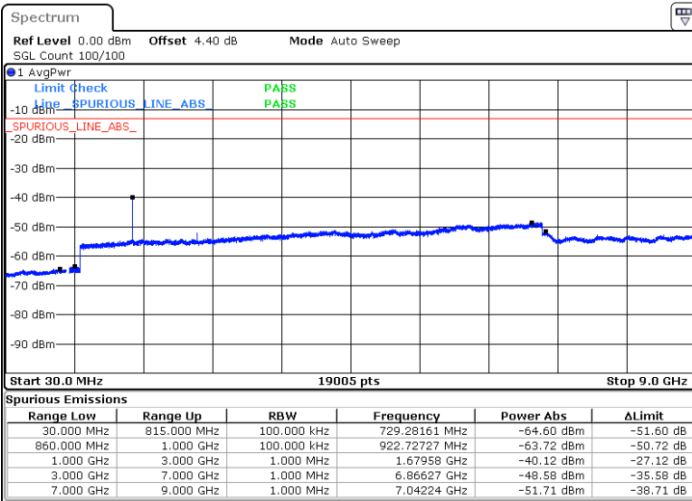

Lowest Channel / 16QAM

Date: 28 APR 2018 15:40:29

Date: 28 APR 2018 15:41:24

Middle Channel / QPSK

Middle Channel / 16QAM

Date: 28 APR 2018 15:42:58

Date: 28 APR 2018 15:43:52

LTE Band 5 / 5MHz

Highest Channel / QPSK

Highest Channel / 16QAM

LTE Band 5 / 10MHz

Lowest Channel / QPSK

Lowest Channel / 16QAM

LTE Band 5 / 10MHz

Middle Channel / QPSK

Middle Channel / 16QAM

Date: 28 APR 2018 16:03:23

Date: 28 APR 2018 16:04:18

Highest Channel / QPSK

Highest Channel / 16QAM

Date: 28 APR 2018 16:12:22

Date: 28 APR 2018 16:13:17

LTE Band 5 / 1.4MHz

Lowest Channel / 64QAM