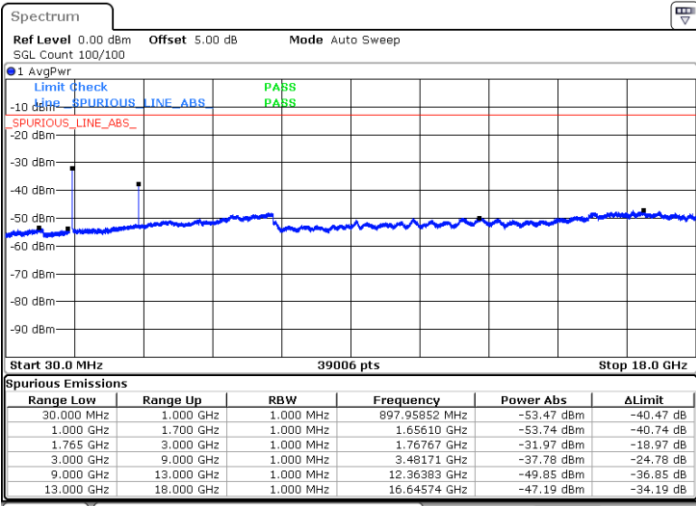

Middle Channel / 64QAM

Date: 28 APR 2018 20:51:34

Date: 28 APR 2018 20:52:29

Highest Channel / 64QAM

Date: 28 APR 2018 20:53:23

LTE Band 4 / 10MHz

Lowest Channel / 64QAM

Middle Channel / 64QAM

Date: 28 APR 2018 20:54:18

Date: 28 APR 2018 20:55:12

Highest Channel / 64QAM

Date: 28 APR 2018 20:56:07

LTE Band 4 / 15MHz

Lowest Channel / 64QAM

Middle Channel / 64QAM

Date: 28 APR 2018 20:57:01

Date: 28 APR 2018 20:57:56

Highest Channel / 64QAM

Date: 28 APR 2018 20:58:50

LTE Band 4 / 20MHz

Lowest Channel / 64QAM

Middle Channel / 64QAM

Date: 28 APR 2018 20:59:45

Date: 28 APR 2018 21:00:39