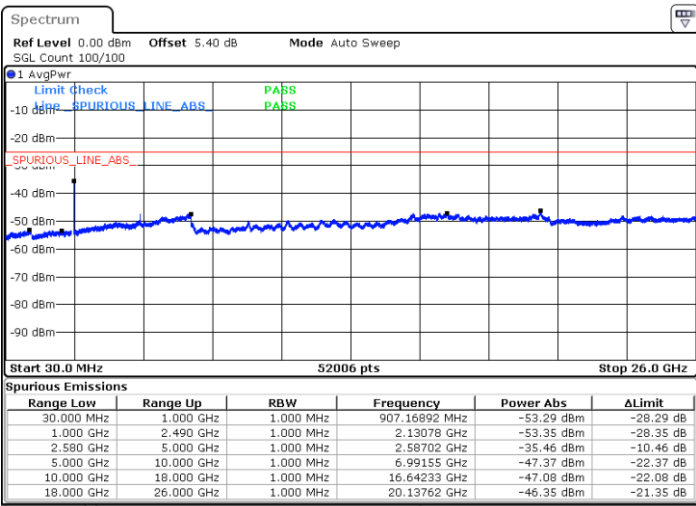

Highest Channel / QPSK

Date: 28 APR 2018 22:59:47

Highest Channel / 16QAM

Date: 28 APR 2018 22:58:54

LTE Band 7 / 20MHz

Lowest Channel / QPSK

Date: 28 APR 2018 23:06:49

Lowest Channel / 16QAM

Date: 28 APR 2018 23:05:55

LTE Band 7 / 20MHz

Middle Channel / QPSK

Middle Channel / 16QAM

Date: 28 APR 2018 23:07:42

Date: 28 APR 2018 23:08:36

Highest Channel / QPSK

Highest Channel / 16QAM

Date: 28 APR 2018 23:16:16

Date: 28 APR 2018 23:15:22

LTE Band 7 / 5MHz

Lowest Channel / 64QAM

Middle Channel / 64QAM

Date: 29 APR 2018 00:06:51

Date: 29 APR 2018 00:07:45

Highest Channel / 64QAM

Date: 29 APR 2018 00:08:38

LTE Band 7 / 10MHz

Lowest Channel / 64QAM

Middle Channel / 64QAM

Date: 28 APR 2018 23:55:04

Date: 28 APR 2018 23:55:57

Highest Channel / 64QAM

Date: 28 APR 2018 23:56:51