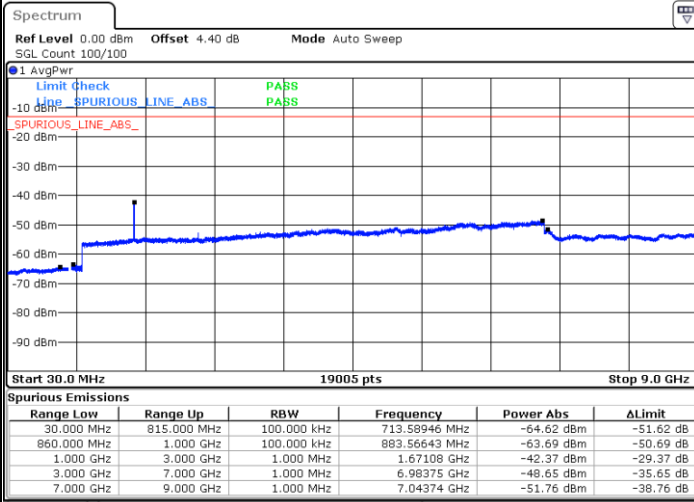

Middle Channel / 16QAM

Date: 28 APR 2018 15:02:07

Date: 28 APR 2018 15:03:02

LTE Band 5 / 1.4MHz

Highest Channel / QPSK

Date: 28 APR 2018 15:11:06

Highest Channel / 16QAM

Date: 28 APR 2018 15:12:00

LTE Band 5 / 3MHz

Lowest Channel / QPSK

Date: 28 APR 2018 15:20:04

Lowest Channel / 16QAM

Date: 28 APR 2018 15:20:58

LTE Band 5 / 3MHz

Middle Channel / QPSK

Middle Channel / 16QAM

Date: 28 APR 2018 15:22:32

Date: 28 APR 2018 15:23:27

Highest Channel / QPSK

Highest Channel / 16QAM

Date: 28 APR 2018 15:31:31

Date: 28 APR 2018 15:32:25

LTE Band 5 / 5MHz

Lowest Channel / QPSK