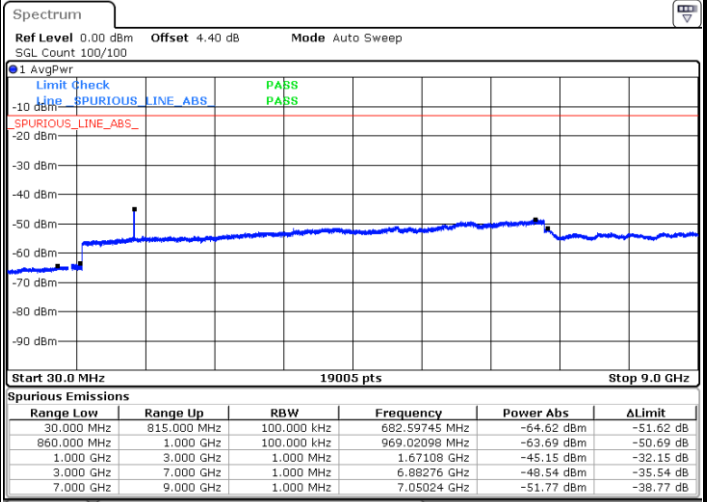

Date: 28 APR 2018 16:03:23

Date: 28 APR 2018 16:04:18

Highest Channel / QPSK

Highest Channel / 16QAM

Date: 28 APR 2018 16:12:22

Date: 28 APR 2018 16:13:17

LTE Band 5 / 1.4MHz

Lowest Channel / 64QAM

Middle Channel / 64QAM

Date: 28 APR 2018 16:32:26

Date: 28 APR 2018 16:33:41

Highest Channel / 64QAM

Date: 28 APR 2018 16:38:10

LTE Band 5 / 3MHz

Lowest Channel / 64QAM

Middle Channel / 64QAM

Date: 28 APR 2018 16:42:39

Date: 28 APR 2018 16:43:53

Highest Channel / 64QAM

Date: 28 APR 2018 16:48:22

LTE Band 5 / 5MHz

Lowest Channel / 64QAM

Middle Channel / 64QAM

Date: 28 APR 2018 16:52:52

Date: 28 APR 2018 16:54:06

Highest Channel / 64QAM

Date: 28 APR 2018 16:58:35

LTE Band 5 / 10MHz

Lowest Channel / 64QAM

Middle Channel / 64QAM

Date: 28 APR 2018 17:03:05

Date: 28 APR 2018 17:04:19