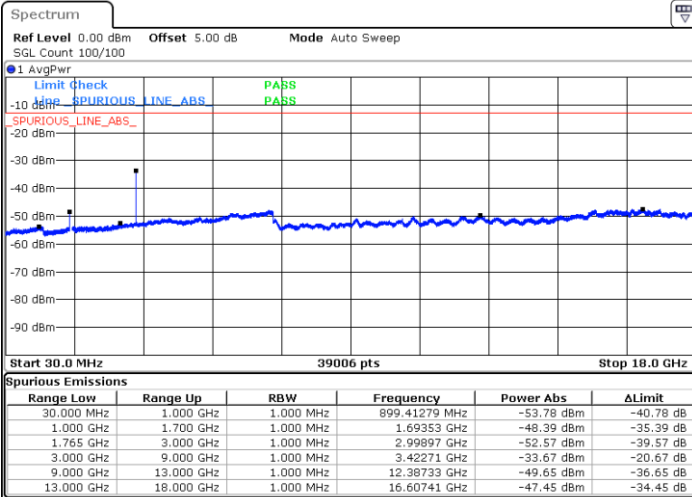

Date: 28 APR 2018 20:54:18

Date: 28 APR 2018 20:55:12

Highest Channel / 64QAM

Date: 28 APR 2018 20:56:07

LTE Band 4 / 15MHz

Lowest Channel / 64QAM

Middle Channel / 64QAM

Date: 28 APR 2018 20:57:01

Date: 28 APR 2018 20:57:56

Highest Channel / 64QAM

Date: 28 APR 2018 20:58:50

LTE Band 4 / 20MHz

Lowest Channel / 64QAM

Middle Channel / 64QAM

Date: 28 APR 2018 20:59:45

Date: 28 APR 2018 21:00:39

Highest Channel / 64QAM

Date: 28 APR 2018 21:01:34

LTE Band 5 / 1.4MHz

Lowest Channel / QPSK

Lowest Channel / 16QAM

Date: 28 APR 2018 14:59:39

Date: 28 APR 2018 15:00:33

Middle Channel / QPSK