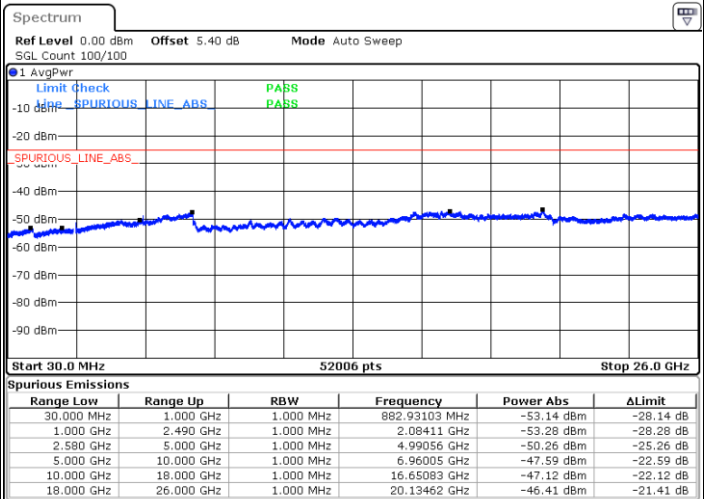

LTE Band 7 / 10MHz

Lowest Channel / QPSK

Date: 28 APR 2018 22:33:52

Lowest Channel / 16QAM

Date: 28 APR 2018 22:32:58

LTE Band 7 / 10MHz

Middle Channel / QPSK

Middle Channel / 16QAM

Date: 28 APR 2018 22:34:46

Date: 28 APR 2018 22:35:39

Highest Channel / QPSK

Highest Channel / 16QAM

Date: 28 APR 2018 22:43:19

Date: 28 APR 2018 22:42:25

LTE Band 7 / 15MHz

Lowest Channel / QPSK

Lowest Channel / 16QAM

Date: 28 APR 2018 22:50:20

Date: 28 APR 2018 22:49:26

Middle Channel / QPSK

Middle Channel / 16QAM

Date: 28 APR 2018 22:51:14

Date: 28 APR 2018 22:52:08

LTE Band7 / 15MHz

Highest Channel / QPSK

Date: 28 APR 2018 22:59:47

Highest Channel / 16QAM

Date: 28 APR 2018 22:58:54

LTE Band 7 / 20MHz

Lowest Channel / QPSK

Date: 28 APR 2018 23:06:49

Lowest Channel / 16QAM