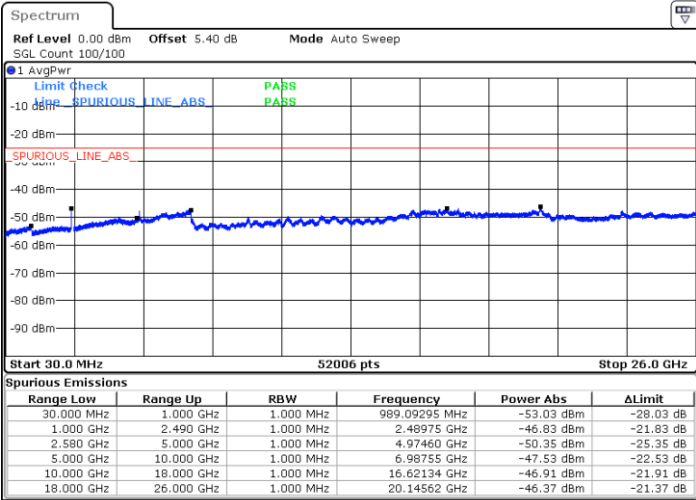

Lowest Channel / 16QAM

Date: 28 APR 2018 22:50:20

Date: 28 APR 2018 22:49:26

Middle Channel / QPSK

Middle Channel / 16QAM

Date: 28 APR 2018 22:51:14

Date: 28 APR 2018 22:52:08

LTE Band7 / 15MHz

Highest Channel / QPSK

Date: 28 APR 2018 22:59:47

Highest Channel / 16QAM

Date: 28 APR 2018 22:58:54

LTE Band 7 / 20MHz

Lowest Channel / QPSK

Date: 28 APR 2018 23:06:49

Lowest Channel / 16QAM

Date: 28 APR 2018 23:05:55

LTE Band 7 / 20MHz

Middle Channel / QPSK

Middle Channel / 16QAM

Date: 28 APR 2018 23:07:42

Date: 28 APR 2018 23:08:36

Highest Channel / QPSK

Highest Channel / 16QAM

Date: 28 APR 2018 23:16:16

Date: 28 APR 2018 23:15:22

LTE Band 7 / 5MHz

Lowest Channel / 64QAM

Middle Channel / 64QAM

Date: 29 APR 2018 00:06:51

Date: 29 APR 2018 00:07:45

Highest Channel / 64QAM