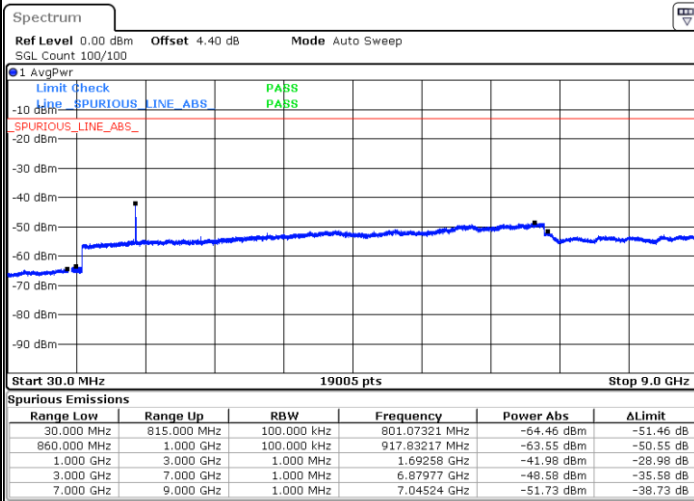

Middle Channel / 16QAM

Date: 28 APR 2018 15:02:07

Date: 28 APR 2018 15:03:02

LTE Band 5 / 1.4MHz

Highest Channel / QPSK

Date: 28 APR 2018 15:11:06

Highest Channel / 16QAM

Date: 28 APR 2018 15:12:00

LTE Band 5 / 3MHz

Lowest Channel / QPSK

Date: 28 APR 2018 15:20:04

Lowest Channel / 16QAM

Date: 28 APR 2018 15:20:58

LTE Band 5 / 3MHz

Middle Channel / QPSK

Middle Channel / 16QAM

Date: 28 APR 2018 15:22:32

Date: 28 APR 2018 15:23:27

Highest Channel / QPSK

Highest Channel / 16QAM

Date: 28 APR 2018 15:31:31

Date: 28 APR 2018 15:32:25

LTE Band 5 / 5MHz

Lowest Channel / QPSK