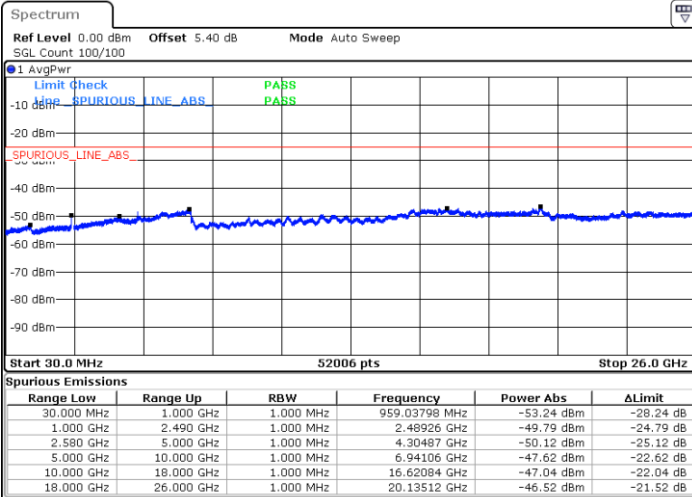

Date: 28 APR 2018 23:16:16

Date: 28 APR 2018 23:15:22

LTE Band 7 / 5MHz

Lowest Channel / 64QAM

Middle Channel / 64QAM

Date: 29 APR 2018 00:06:51

Date: 29 APR 2018 00:07:45

Highest Channel / 64QAM

Date: 29 APR 2018 00:08:38

LTE Band 7 / 10MHz

Lowest Channel / 64QAM

Middle Channel / 64QAM

Date: 28 APR 2018 23:55:04

Date: 28 APR 2018 23:55:57

Highest Channel / 64QAM

Date: 28 APR 2018 23:56:51

LTE Band 7 / 15MHz

Lowest Channel / 64QAM

Middle Channel / 64QAM

Date: 28 APR 2018 23:52:22

Date: 28 APR 2018 23:53:16

Highest Channel / 64QAM

Date: 28 APR 2018 23:54:10

LTE Band 7 / 20MHz

Lowest Channel / 64QAM

Middle Channel / 64QAM

Date: 28 APR 2018 23:45:08

Date: 28 APR 2018 23:46:02

Highest Channel / 64QAM

Date: 28 APR 2018 23:46:55