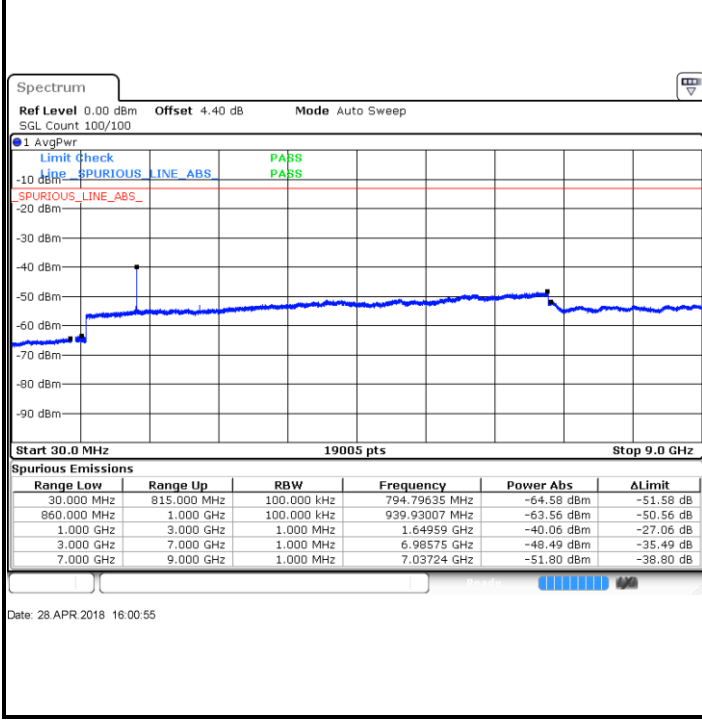

Lowest Channel / 16QAM

Date: 28 APR 2018 15:40:29

Date: 28 APR 2018 15:41:24

Middle Channel / QPSK

Middle Channel / 16QAM

Date: 28 APR 2018 15:42:58

Date: 28 APR 2018 15:43:52

LTE Band 5 / 5MHz

Highest Channel / QPSK

Highest Channel / 16QAM

LTE Band 5 / 10MHz

Lowest Channel / QPSK

Lowest Channel / 16QAM

LTE Band 5 / 10MHz

Middle Channel / QPSK

Middle Channel / 16QAM

Date: 28 APR 2018 16:03:23

Date: 28 APR 2018 16:04:18

Highest Channel / QPSK

Highest Channel / 16QAM

Date: 28 APR 2018 16:12:22

Date: 28 APR 2018 16:13:17

LTE Band 5 / 1.4MHz

Lowest Channel / 64QAM

Middle Channel / 64QAM

Date: 28 APR 2018 16:32:26

Date: 28 APR 2018 16:33:41

Highest Channel / 64QAM

Date: 28 APR 2018 16:38:10

LTE Band 5 / 3MHz

Lowest Channel / 64QAM

Middle Channel / 64QAM