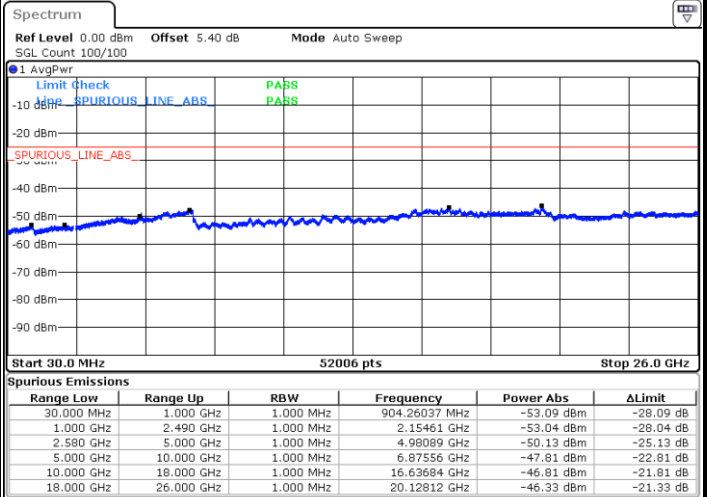

Date: 28 APR 2018 23:16:16

Date: 28 APR 2018 23:15:22

LTE Band 7 / 5MHz

Lowest Channel / 64QAM

Middle Channel / 64QAM

Date: 29 APR 2018 00:06:51

Date: 29 APR 2018 00:07:45

Highest Channel / 64QAM

Date: 29 APR 2018 00:08:38

LTE Band 7 / 10MHz

Lowest Channel / 64QAM

Middle Channel / 64QAM

Date: 28 APR 2018 23:55:04

Date: 28 APR 2018 23:55:57

Highest Channel / 64QAM

Date: 28 APR 2018 23:56:51

LTE Band 7 / 15MHz

Lowest Channel / 64QAM

Middle Channel / 64QAM

Date: 28 APR 2018 23:52:22

Date: 28 APR 2018 23:53:16

Highest Channel / 64QAM

Date: 28 APR 2018 23:54:10

LTE Band 7 / 20MHz