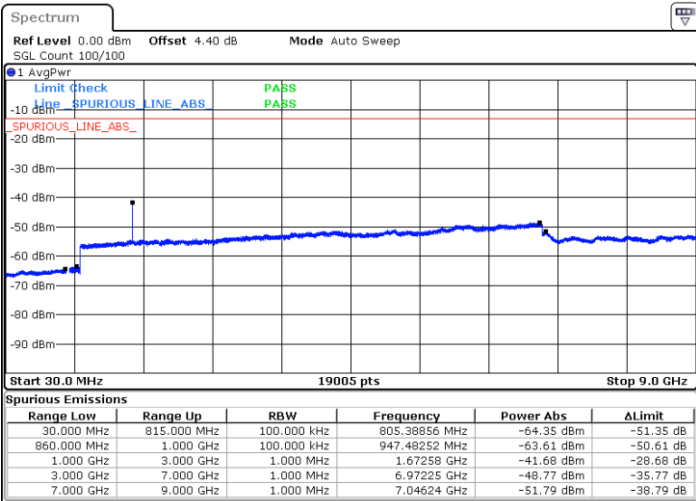

Date: 28 APR 2018 20:57:56

Highest Channel / 64QAM

Date: 28 APR 2018 20:58:50

LTE Band 4 / 20MHz

Lowest Channel / 64QAM

Middle Channel / 64QAM

Date: 28 APR 2018 20:59:45

Date: 28 APR 2018 21:00:39

Highest Channel / 64QAM

Date: 28 APR 2018 21:01:34

LTE Band 5 / 1.4MHz

Lowest Channel / QPSK

Lowest Channel / 16QAM

Date: 28 APR 2018 14:59:39

Date: 28 APR 2018 15:00:33

Middle Channel / QPSK

Middle Channel / 16QAM

Date: 28 APR 2018 15:02:07

Date: 28 APR 2018 15:03:02

LTE Band 5 / 1.4MHz

Highest Channel / QPSK

Date: 28 APR 2018 15:11:06

Highest Channel / 16QAM

Date: 28 APR 2018 15:12:00