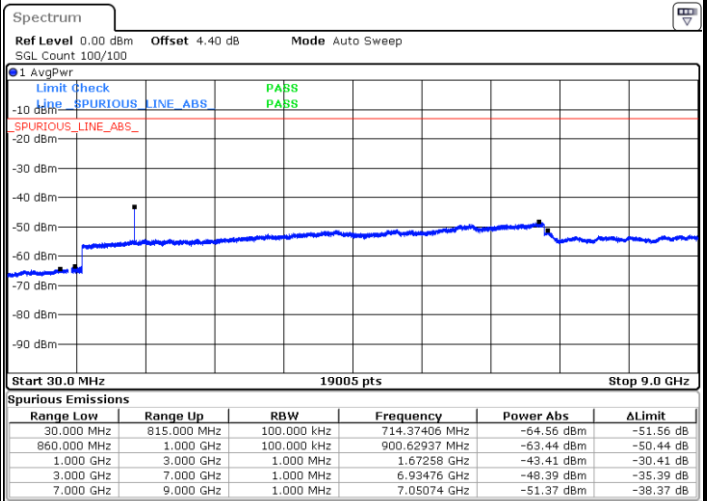

Date: 28 APR 2018 20:57:56

Highest Channel / 64QAM

Date: 28 APR 2018 20:58:50

LTE Band 4 / 20MHz

Lowest Channel / 64QAM

Middle Channel / 64QAM

Date: 28 APR 2018 20:59:45

Date: 28 APR 2018 21:00:39

Highest Channel / 64QAM

Date: 28 APR 2018 21:01:34

LTE Band 5 / 1.4MHz

Lowest Channel / QPSK

Lowest Channel / 16QAM

Date: 28 APR 2018 14:59:39

Date: 28 APR 2018 15:00:33

Middle Channel / QPSK

Middle Channel / 16QAM

Date: 28 APR 2018 15:02:07

Date: 28 APR 2018 15:03:02

LTE Band 5 / 1.4MHz

Highest Channel / QPSK

Date: 28 APR 2018 15:11:06

Highest Channel / 16QAM

Date: 28 APR 2018 15:12:00