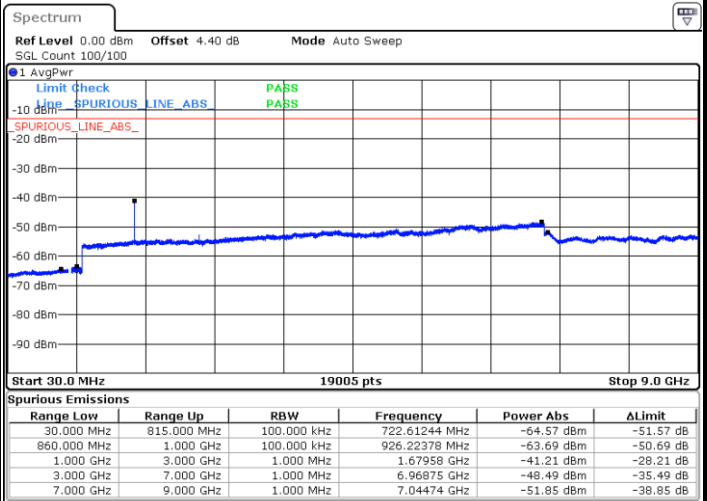

Lowest Channel / 16QAM

Date: 28 APR 2018 15:40:29

Date: 28 APR 2018 15:41:24

Middle Channel / QPSK

Middle Channel / 16QAM

Date: 28 APR 2018 15:42:58

Date: 28 APR 2018 15:43:52

LTE Band 5 / 5MHz

Highest Channel / QPSK

Highest Channel / 16QAM

LTE Band 5 / 10MHz

Lowest Channel / QPSK

Lowest Channel / 16QAM

LTE Band 5 / 10MHz

Middle Channel / QPSK

Middle Channel / 16QAM

Date: 28 APR 2018 16:03:23

Date: 28 APR 2018 16:04:18

Highest Channel / QPSK

Highest Channel / 16QAM

Date: 28 APR 2018 16:12:22

Date: 28 APR 2018 16:13:17

LTE Band 5 / 1.4MHz

Lowest Channel / 64QAM

Middle Channel / 64QAM

Date: 28 APR 2018 16:32:26

Date: 28 APR 2018 16:33:41

Highest Channel / 64QAM

Date: 28 APR 2018 16:38:10

LTE Band 5 / 3MHz

Lowest Channel / 64QAM

Middle Channel / 64QAM