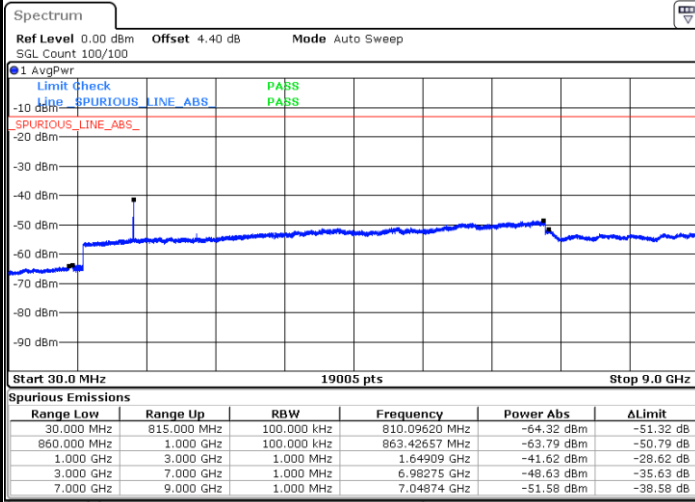

LTE Band 5 / 3MHz

Lowest Channel / QPSK

Date: 28 APR 2018 15:20:04

Lowest Channel / 16QAM

Date: 28 APR 2018 15:20:58

LTE Band 5 / 3MHz

Middle Channel / QPSK

Middle Channel / 16QAM

Date: 28 APR 2018 15:22:32

Date: 28 APR 2018 15:23:27

Highest Channel / QPSK

Highest Channel / 16QAM

Date: 28 APR 2018 15:31:31

Date: 28 APR 2018 15:32:25

LTE Band 5 / 5MHz

Lowest Channel / QPSK

Lowest Channel / 16QAM

Date: 28 APR 2018 15:40:29

Date: 28 APR 2018 15:41:24

Middle Channel / QPSK

Middle Channel / 16QAM

Date: 28 APR 2018 15:42:58

Date: 28 APR 2018 15:43:52

LTE Band 5 / 5MHz

Highest Channel / QPSK

Highest Channel / 16QAM

LTE Band 5 / 10MHz

Lowest Channel / QPSK

Lowest Channel / 16QAM

LTE Band 5 / 10MHz

Middle Channel / QPSK

Middle Channel / 16QAM