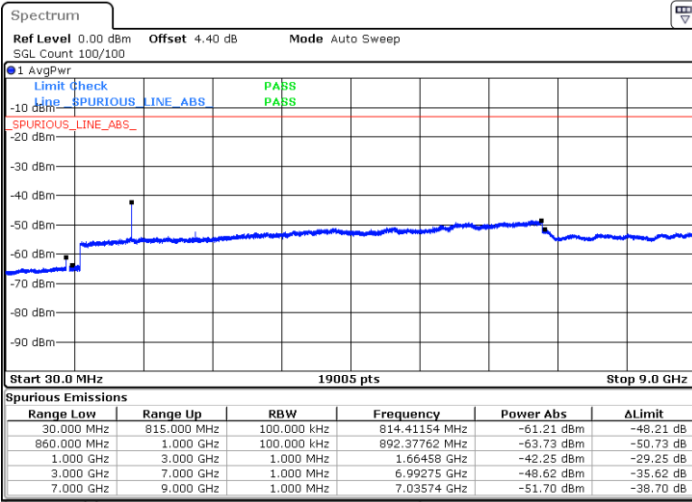

Lowest Channel / 16QAM

Date: 28 APR 2018 15:40:29

Date: 28 APR 2018 15:41:24

Middle Channel / QPSK

Middle Channel / 16QAM

Date: 28 APR 2018 15:42:58

Date: 28 APR 2018 15:43:52

LTE Band 5 / 5MHz

Highest Channel / QPSK

Highest Channel / 16QAM

LTE Band 5 / 10MHz

Lowest Channel / QPSK

Lowest Channel / 16QAM

LTE Band 5 / 10MHz

Middle Channel / QPSK

Middle Channel / 16QAM

Date: 28 APR 2018 16:03:23

Date: 28 APR 2018 16:04:18

Highest Channel / QPSK

Highest Channel / 16QAM

Date: 28 APR 2018 16:12:22

Date: 28 APR 2018 16:13:17

LTE Band 5 / 1.4MHz

Lowest Channel / 64QAM