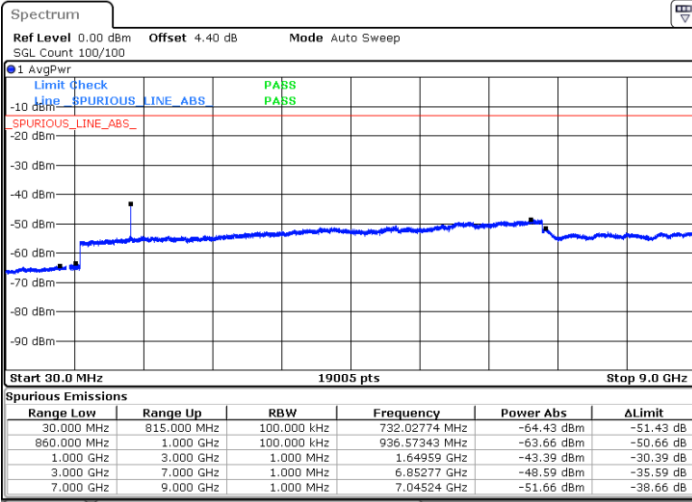

Date: 28 APR 2018 16:42:39

Date: 28 APR 2018 16:43:53

Highest Channel / 64QAM

Date: 28 APR 2018 16:48:22

LTE Band 5 / 5MHz

Lowest Channel / 64QAM

Middle Channel / 64QAM

Date: 28 APR 2018 16:52:52

Date: 28 APR 2018 16:54:06

Highest Channel / 64QAM

Date: 28 APR 2018 16:58:35

LTE Band 5 / 10MHz

Lowest Channel / 64QAM

Middle Channel / 64QAM

Date: 28 APR 2018 17:03:05

Date: 28 APR 2018 17:04:19

Highest Channel / 64QAM

Date: 28 APR 2018 17:08:48

LTE Band 7 / 5MHz

Lowest Channel / QPSK

Lowest Channel / 16QAM

Date: 28 APR 2018 22:15:34

Date: 28 APR 2018 22:14:41

Middle Channel / QPSK

Middle Channel / 16QAM

Date: 28 APR 2018 22:16:28

Date: 28 APR 2018 22:17:22

LTE Band 7 / 5MHz

Highest Channel / QPSK

Date: 28 APR 2018 22:25:02

Highest Channel / 16QAM

Date: 28 APR 2018 22:24:08