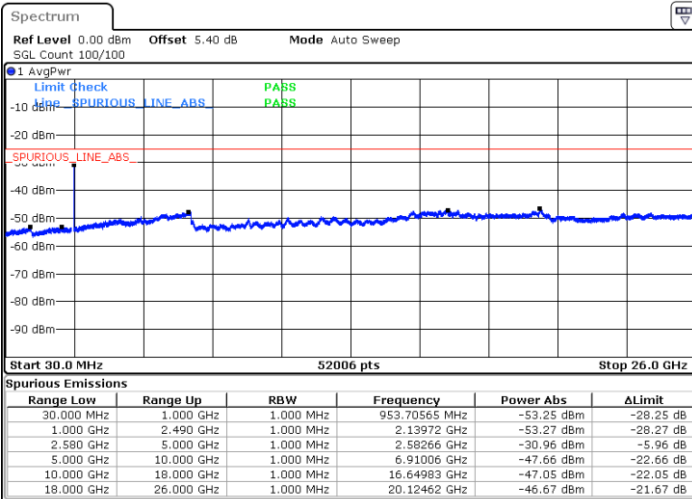

Date: 28 APR 2018 23:16:16

Date: 28 APR 2018 23:15:22

LTE Band 7 / 5MHz

Lowest Channel / 64QAM

Middle Channel / 64QAM

Date: 29 APR 2018 00:06:51

Date: 29 APR 2018 00:07:45

Highest Channel / 64QAM

Date: 29 APR 2018 00:08:38

LTE Band 7 / 10MHz

Lowest Channel / 64QAM

Middle Channel / 64QAM

Date: 28 APR 2018 23:55:04

Date: 28 APR 2018 23:55:57

Highest Channel / 64QAM

Date: 28 APR 2018 23:56:51

LTE Band 7 / 15MHz

Lowest Channel / 64QAM

Middle Channel / 64QAM

Date: 28 APR 2018 23:52:22

Date: 28 APR 2018 23:53:16

Highest Channel / 64QAM

Date: 28 APR 2018 23:54:10

LTE Band 7 / 20MHz

Lowest Channel / 64QAM

Middle Channel / 64QAM

Date: 28 APR 2018 23:45:08

Date: 28 APR 2018 23:46:02

Highest Channel / 64QAM

Date: 28 APR 2018 23:46:55