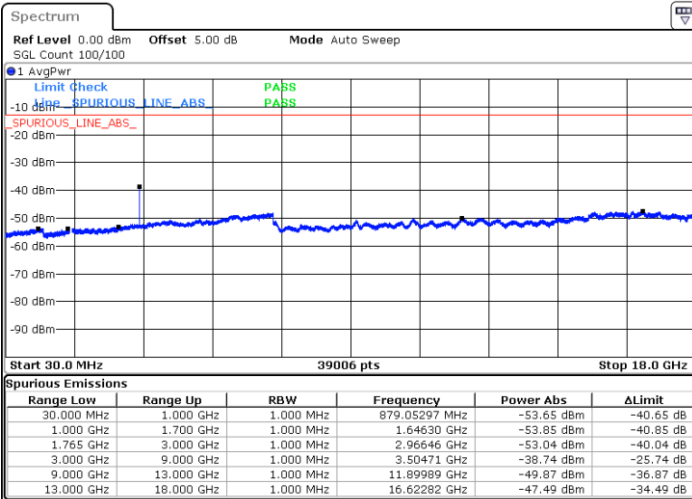

Lowest Channel / 64QAM

Middle Channel / 64QAM

Date: 28 APR 2018 20:48:51

Date: 28 APR 2018 20:49:45

Highest Channel / 64QAM

Date: 28 APR 2018 20:50:40

LTE Band 4 / 5MHz

Lowest Channel / 64QAM

Middle Channel / 64QAM

Date: 28 APR 2018 20:51:34

Date: 28 APR 2018 20:52:29

Highest Channel / 64QAM

Date: 28 APR 2018 20:53:23

LTE Band 4 / 10MHz

Lowest Channel / 64QAM

Middle Channel / 64QAM