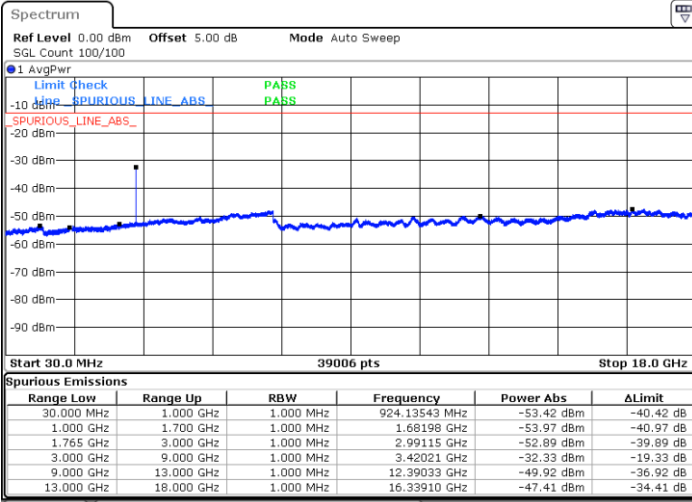

LTE Band 4 / 1.4MHz

Lowest Channel / 64QAM

Middle Channel / 64QAM

Date: 28 APR 2018 20:46:07

Date: 28 APR 2018 20:47:01

Highest Channel / 64QAM

Date: 28 APR 2018 20:47:56

LTE Band 4 / 3MHz

Lowest Channel / 64QAM

Middle Channel / 64QAM

Date: 28 APR 2018 20:48:51

Date: 28 APR 2018 20:49:45

Highest Channel / 64QAM

Date: 28 APR 2018 20:50:40

LTE Band 4 / 5MHz

Lowest Channel / 64QAM