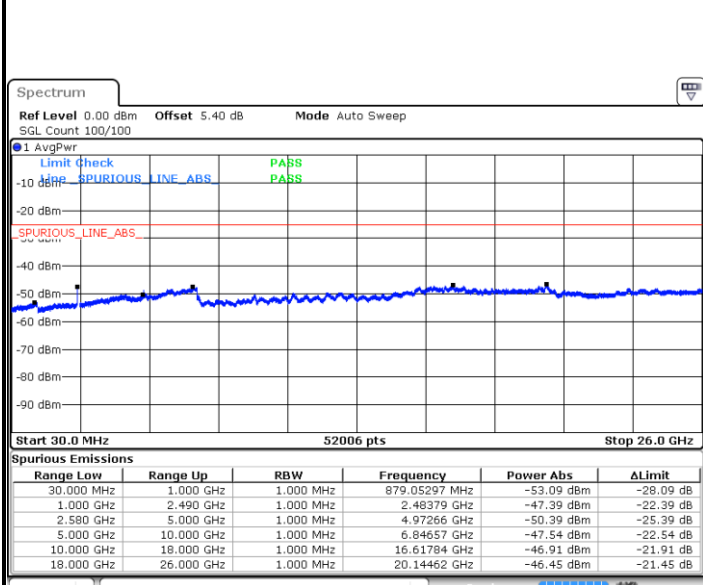

Lowest Channel / 16QAM

Date: 28 APR 2018 22:50:20

Date: 28 APR 2018 22:49:26

Middle Channel / QPSK

Middle Channel / 16QAM

Date: 28 APR 2018 22:51:14

Date: 28 APR 2018 22:52:08

LTE Band7 / 15MHz

Highest Channel / QPSK

Date: 28 APR 2018 22:59:47

Highest Channel / 16QAM

Date: 28 APR 2018 22:58:54

LTE Band 7 / 20MHz

Lowest Channel / QPSK

Date: 28 APR 2018 23:06:49

Lowest Channel / 16QAM

Date: 28 APR 2018 23:05:55

LTE Band 7 / 20MHz

Middle Channel / QPSK

Middle Channel / 16QAM

Date: 28 APR 2018 23:07:42

Date: 28 APR 2018 23:08:36

Highest Channel / QPSK

Highest Channel / 16QAM

Date: 28 APR 2018 23:16:16

Date: 28 APR 2018 23:15:22

LTE Band 7 / 5MHz

Lowest Channel / 64QAM

Middle Channel / 64QAM

Date: 29 APR 2018 00:06:51

Date: 29 APR 2018 00:07:45

Highest Channel / 64QAM