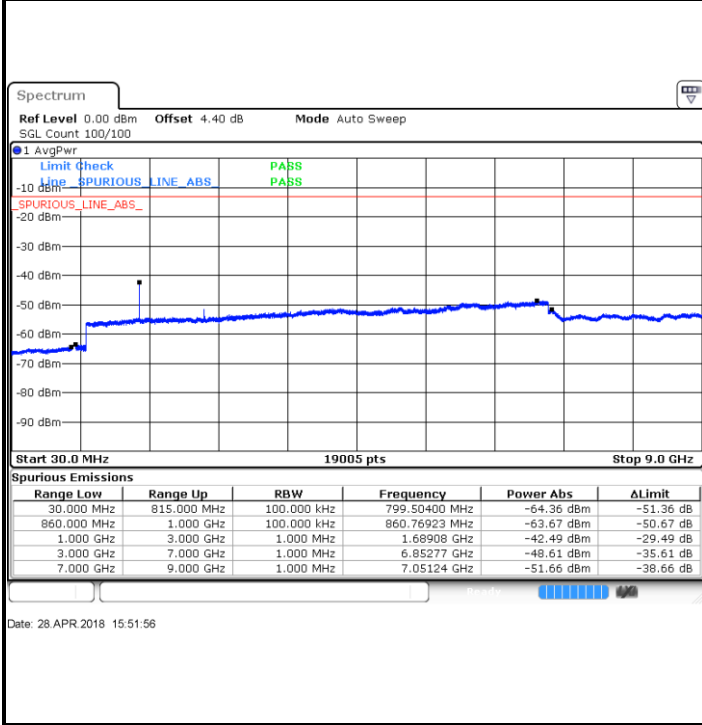

Date: 28 APR 2018 15:22:32

Date: 28 APR 2018 15:23:27

Highest Channel / QPSK

Highest Channel / 16QAM

Date: 28 APR 2018 15:31:31

Date: 28 APR 2018 15:32:25

LTE Band 5 / 5MHz

Lowest Channel / QPSK

Lowest Channel / 16QAM

Date: 28 APR 2018 15:40:29

Date: 28 APR 2018 15:41:24

Middle Channel / QPSK

Middle Channel / 16QAM

Date: 28 APR 2018 15:42:58

Date: 28 APR 2018 15:43:52

LTE Band 5 / 5MHz

Highest Channel / QPSK

Highest Channel / 16QAM

LTE Band 5 / 10MHz

Lowest Channel / QPSK

Lowest Channel / 16QAM

LTE Band 5 / 10MHz

Middle Channel / QPSK

Middle Channel / 16QAM

Date: 28 APR 2018 16:03:23

Date: 28 APR 2018 16:04:18

Highest Channel / QPSK

Highest Channel / 16QAM

Date: 28 APR 2018 16:12:22

Date: 28 APR 2018 16:13:17

LTE Band 5 / 1.4MHz

Lowest Channel / 64QAM