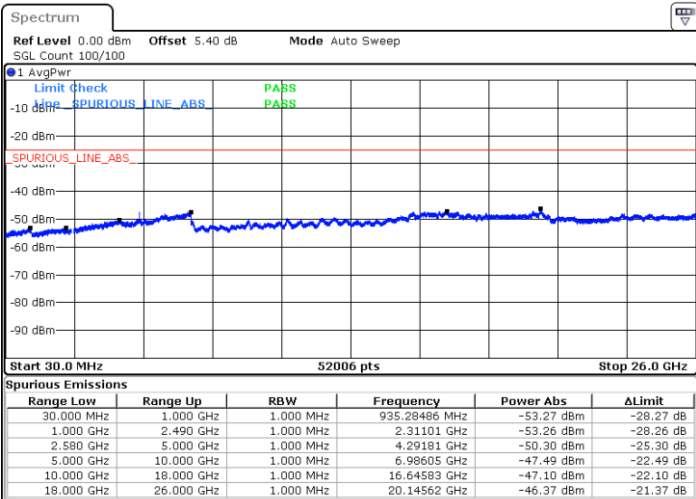

Date: 28 APR 2018 16:54:06

Highest Channel / 64QAM

Date: 28 APR 2018 16:58:35

LTE Band 5 / 10MHz

Lowest Channel / 64QAM

Middle Channel / 64QAM

Date: 28 APR 2018 17:03:05

Date: 28 APR 2018 17:04:19

Highest Channel / 64QAM

Date: 28 APR 2018 17:08:48

LTE Band 7 / 5MHz

Lowest Channel / QPSK

Lowest Channel / 16QAM

Date: 28 APR 2018 22:15:34

Date: 28 APR 2018 22:14:41

Middle Channel / QPSK

Middle Channel / 16QAM

Date: 28 APR 2018 22:16:28

Date: 28 APR 2018 22:17:22

LTE Band 7 / 5MHz

Highest Channel / QPSK

Date: 28 APR 2018 22:25:02

Highest Channel / 16QAM

Date: 28 APR 2018 22:24:08