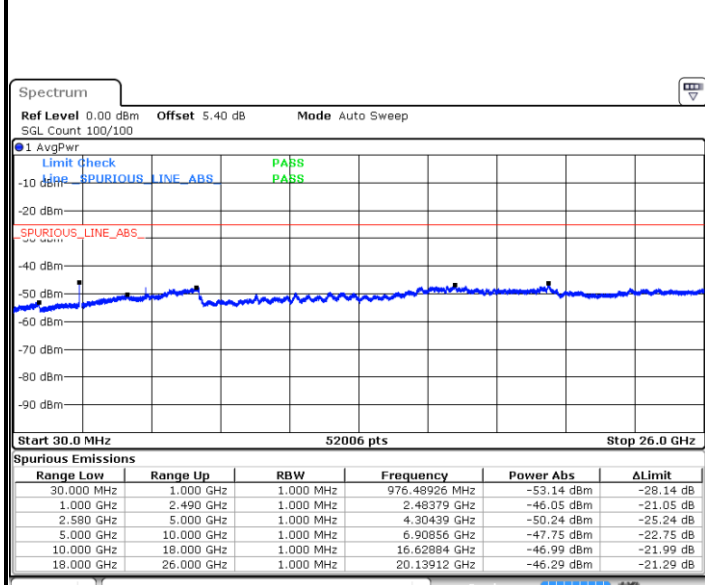

Highest Channel / 64QAM

Date: 28 APR 2018 17:08:48

LTE Band 7 / 5MHz

Lowest Channel / QPSK

Lowest Channel / 16QAM

Date: 28 APR 2018 22:15:34

Date: 28 APR 2018 22:14:41

Middle Channel / QPSK

Middle Channel / 16QAM

Date: 28 APR 2018 22:16:28

Date: 28 APR 2018 22:17:22

LTE Band 7 / 5MHz

Highest Channel / QPSK

Date: 28 APR 2018 22:25:02

Highest Channel / 16QAM

Date: 28 APR 2018 22:24:08

LTE Band 7 / 10MHz

Lowest Channel / QPSK

Date: 28 APR 2018 22:33:52

Lowest Channel / 16QAM

Date: 28 APR 2018 22:32:58

LTE Band 7 / 10MHz

Middle Channel / QPSK

Middle Channel / 16QAM

Date: 28 APR 2018 22:34:46

Date: 28 APR 2018 22:35:39

Highest Channel / QPSK

Highest Channel / 16QAM

Date: 28 APR 2018 22:43:19

Date: 28 APR 2018 22:42:25

LTE Band 7 / 15MHz

Lowest Channel / QPSK