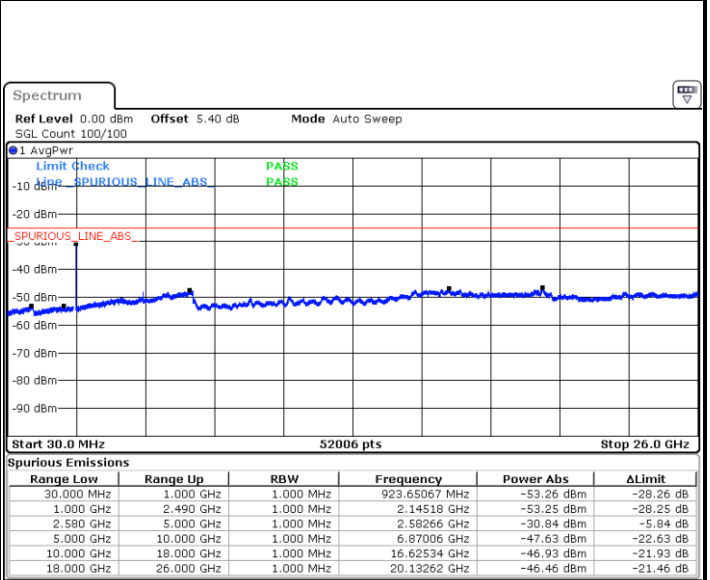

Date: 28 APR 2018 22:34:46

Date: 28 APR 2018 22:35:39

Highest Channel / QPSK

Highest Channel / 16QAM

Date: 28 APR 2018 22:43:19

Date: 28 APR 2018 22:42:25

LTE Band 7 / 15MHz

Lowest Channel / QPSK

Lowest Channel / 16QAM

Date: 28 APR 2018 22:50:20

Date: 28 APR 2018 22:49:26

Middle Channel / QPSK

Middle Channel / 16QAM

Date: 28 APR 2018 22:51:14

Date: 28 APR 2018 22:52:08

LTE Band7 / 15MHz

Highest Channel / QPSK

Date: 28 APR 2018 22:59:47

Highest Channel / 16QAM

Date: 28 APR 2018 22:58:54

LTE Band 7 / 20MHz

Lowest Channel / QPSK

Date: 28 APR 2018 23:06:49

Lowest Channel / 16QAM

Date: 28 APR 2018 23:05:55

LTE Band 7 / 20MHz

Middle Channel / QPSK

Middle Channel / 16QAM

Date: 28 APR 2018 23:07:42

Date: 28 APR 2018 23:08:36

Highest Channel / QPSK

Highest Channel / 16QAM