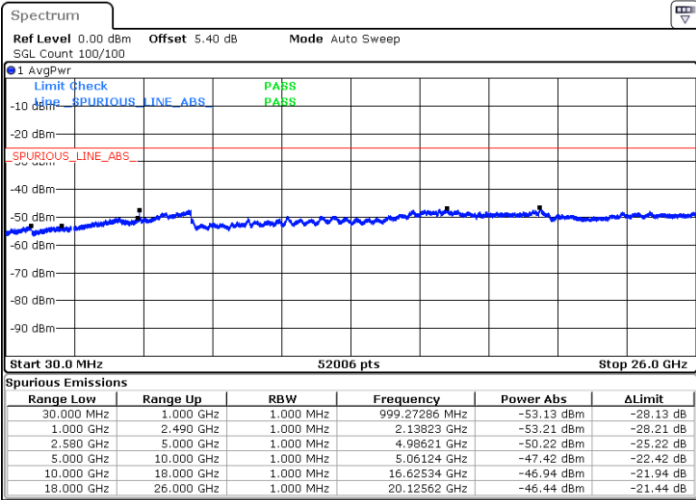

Highest Channel / 64QAM

Date: 28 APR 2018 17:08:48

LTE Band 7 / 5MHz

Lowest Channel / QPSK

Lowest Channel / 16QAM

Date: 28 APR 2018 22:15:34

Date: 28 APR 2018 22:14:41

Middle Channel / QPSK

Middle Channel / 16QAM

Date: 28 APR 2018 22:16:28

Date: 28 APR 2018 22:17:22

LTE Band 7 / 5MHz

Highest Channel / QPSK

Date: 28 APR 2018 22:25:02

Highest Channel / 16QAM

Date: 28 APR 2018 22:24:08

LTE Band 7 / 10MHz

Lowest Channel / QPSK

Date: 28 APR 2018 22:33:52

Lowest Channel / 16QAM

Date: 28 APR 2018 22:32:58

LTE Band 7 / 10MHz

Middle Channel / QPSK

Middle Channel / 16QAM

Date: 28 APR 2018 22:34:46

Date: 28 APR 2018 22:35:39

Highest Channel / QPSK

Highest Channel / 16QAM

Date: 28 APR 2018 22:43:19

Date: 28 APR 2018 22:42:25

LTE Band 7 / 15MHz

Lowest Channel / QPSK