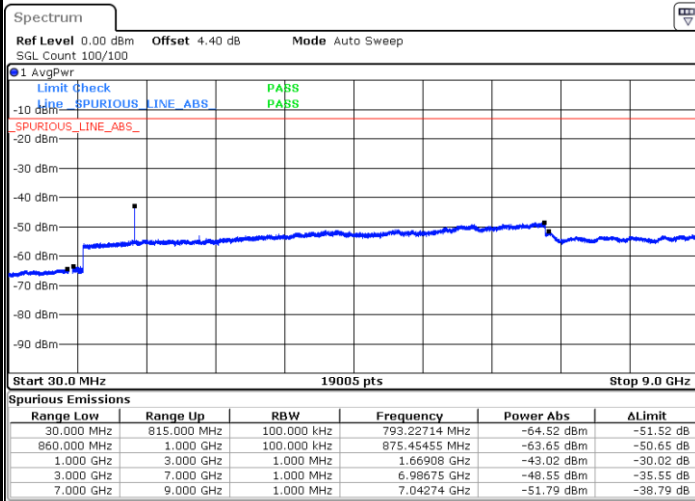

Date: 28 APR 2018 15:22:32

Date: 28 APR 2018 15:23:27

Highest Channel / QPSK

Highest Channel / 16QAM

Date: 28 APR 2018 15:31:31

Date: 28 APR 2018 15:32:25

LTE Band 5 / 5MHz

Lowest Channel / QPSK

Lowest Channel / 16QAM

Date: 28 APR 2018 15:40:29

Date: 28 APR 2018 15:41:24

Middle Channel / QPSK

Middle Channel / 16QAM

Date: 28 APR 2018 15:42:58

Date: 28 APR 2018 15:43:52

LTE Band 5 / 5MHz

Highest Channel / QPSK

Highest Channel / 16QAM

LTE Band 5 / 10MHz

Lowest Channel / QPSK

Lowest Channel / 16QAM

LTE Band 5 / 10MHz

Middle Channel / QPSK

Middle Channel / 16QAM

Date: 28 APR 2018 16:03:23

Date: 28 APR 2018 16:04:18

Highest Channel / QPSK

Highest Channel / 16QAM

Date: 28 APR 2018 16:12:22

Date: 28 APR 2018 16:13:17

LTE Band 5 / 1.4MHz

Lowest Channel / 64QAM