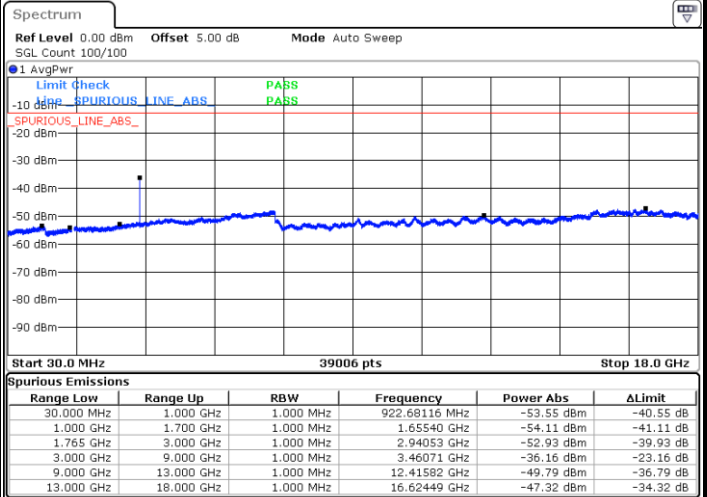

Lowest Channel / 64QAM

Middle Channel / 64QAM

Date: 28 APR 2018 20:48:51

Date: 28 APR 2018 20:49:45

Highest Channel / 64QAM

Date: 28 APR 2018 20:50:40

LTE Band 4 / 5MHz

Lowest Channel / 64QAM

Middle Channel / 64QAM

Date: 28 APR 2018 20:51:34

Date: 28 APR 2018 20:52:29

Highest Channel / 64QAM

Date: 28 APR 2018 20:53:23

LTE Band 4 / 10MHz

Lowest Channel / 64QAM

Middle Channel / 64QAM