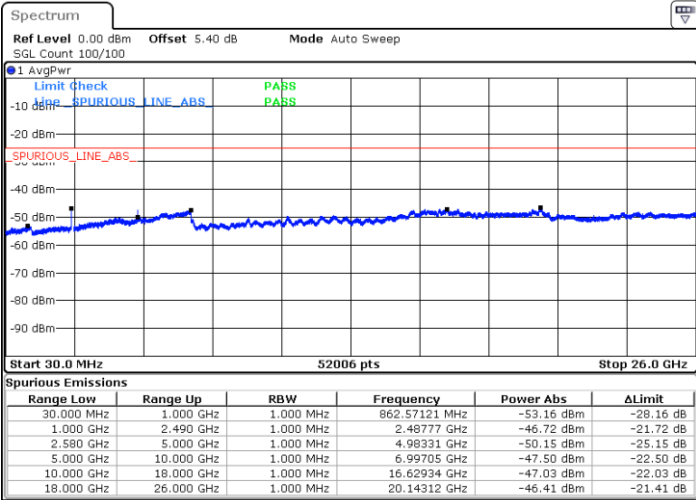

LTE Band 7 / 10MHz

Lowest Channel / QPSK

Date: 28 APR 2018 22:33:52

Lowest Channel / 16QAM

Date: 28 APR 2018 22:32:58

LTE Band 7 / 10MHz

Middle Channel / QPSK

Middle Channel / 16QAM

Date: 28 APR 2018 22:34:46

Date: 28 APR 2018 22:35:39

Highest Channel / QPSK

Highest Channel / 16QAM

Date: 28 APR 2018 22:43:19

Date: 28 APR 2018 22:42:25

LTE Band 7 / 15MHz

Lowest Channel / QPSK

Lowest Channel / 16QAM

Date: 28 APR 2018 22:50:20

Date: 28 APR 2018 22:49:26

Middle Channel / QPSK

Middle Channel / 16QAM

Date: 28 APR 2018 22:51:14

Date: 28 APR 2018 22:52:08

LTE Band7 / 15MHz

Highest Channel / QPSK

Date: 28 APR 2018 22:59:47

Highest Channel / 16QAM

Date: 28 APR 2018 22:58:54

LTE Band 7 / 20MHz

Lowest Channel / QPSK

Date: 28 APR 2018 23:06:49

Lowest Channel / 16QAM