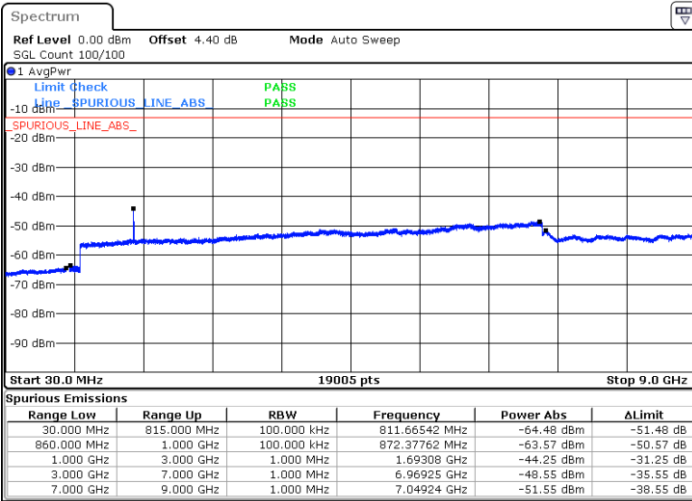

Date: 28 APR 2018 16:03:23

Date: 28 APR 2018 16:04:18

Highest Channel / QPSK

Highest Channel / 16QAM

Date: 28 APR 2018 16:12:22

Date: 28 APR 2018 16:13:17

LTE Band 5 / 1.4MHz

Lowest Channel / 64QAM

Middle Channel / 64QAM

Date: 28 APR 2018 16:32:26

Date: 28 APR 2018 16:33:41

Highest Channel / 64QAM

Date: 28 APR 2018 16:38:10

LTE Band 5 / 3MHz

Lowest Channel / 64QAM

Middle Channel / 64QAM

Date: 28 APR 2018 16:42:39

Date: 28 APR 2018 16:43:53

Highest Channel / 64QAM

Date: 28 APR 2018 16:48:22

LTE Band 5 / 5MHz

Lowest Channel / 64QAM

Middle Channel / 64QAM

Date: 28 APR 2018 16:52:52

Date: 28 APR 2018 16:54:06

Highest Channel / 64QAM

Date: 28 APR 2018 16:58:35

LTE Band 5 / 10MHz

Lowest Channel / 64QAM

Middle Channel / 64QAM

Date: 28 APR 2018 17:03:05

Date: 28 APR 2018 17:04:19