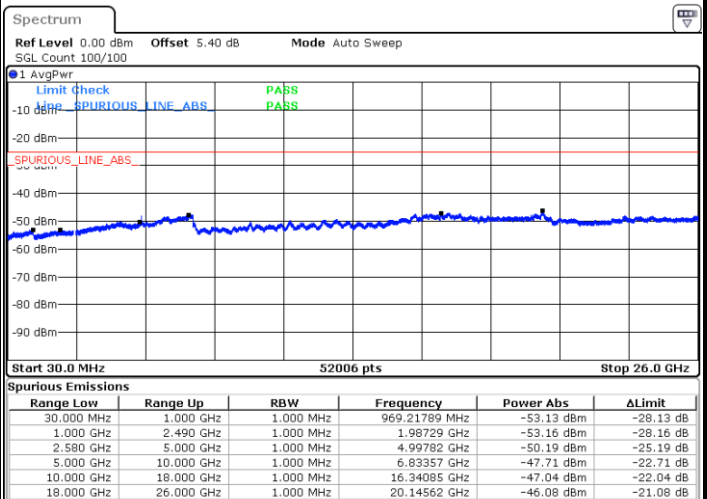

Date: 28 APR 2018 22:34:46

Date: 28 APR 2018 22:35:39

Highest Channel / QPSK

Highest Channel / 16QAM

Date: 28 APR 2018 22:43:19

Date: 28 APR 2018 22:42:25

LTE Band 7 / 15MHz

Lowest Channel / QPSK

Lowest Channel / 16QAM

Date: 28 APR 2018 22:50:20

Date: 28 APR 2018 22:49:26

Middle Channel / QPSK

Middle Channel / 16QAM

Date: 28 APR 2018 22:51:14

Date: 28 APR 2018 22:52:08

LTE Band7 / 15MHz

Highest Channel / QPSK

Date: 28 APR 2018 22:59:47

Highest Channel / 16QAM

Date: 28 APR 2018 22:58:54

LTE Band 7 / 20MHz

Lowest Channel / QPSK

Date: 28 APR 2018 23:06:49

Lowest Channel / 16QAM

Date: 28 APR 2018 23:05:55

LTE Band 7 / 20MHz

Middle Channel / QPSK

Middle Channel / 16QAM

Date: 28 APR 2018 23:07:42

Date: 28 APR 2018 23:08:36

Highest Channel / QPSK

Highest Channel / 16QAM