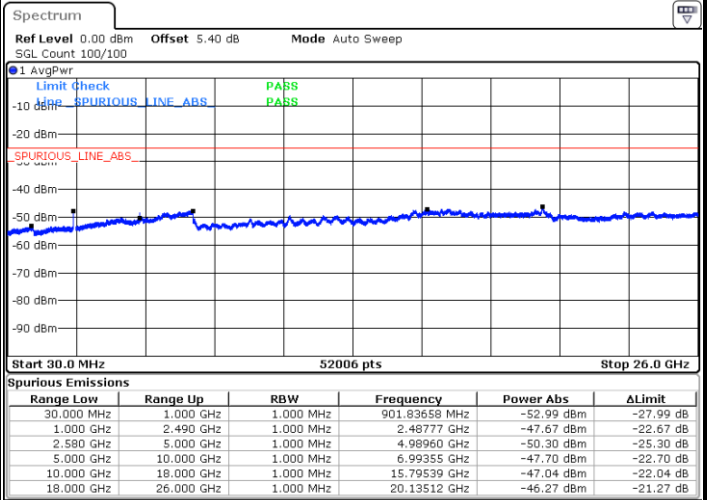

LTE Band 7 / 10MHz

Lowest Channel / QPSK

Date: 28 APR 2018 22:33:52

Lowest Channel / 16QAM

Date: 28 APR 2018 22:32:58

LTE Band 7 / 10MHz

Middle Channel / QPSK

Middle Channel / 16QAM

Date: 28 APR 2018 22:34:46

Date: 28 APR 2018 22:35:39

Highest Channel / QPSK

Highest Channel / 16QAM

Date: 28 APR 2018 22:43:19

Date: 28 APR 2018 22:42:25

LTE Band 7 / 15MHz

Lowest Channel / QPSK

Lowest Channel / 16QAM

Date: 28 APR 2018 22:50:20

Date: 28 APR 2018 22:49:26

Middle Channel / QPSK

Middle Channel / 16QAM

Date: 28 APR 2018 22:51:14

Date: 28 APR 2018 22:52:08

LTE Band7 / 15MHz

Highest Channel / QPSK

Date: 28 APR 2018 22:59:47

Highest Channel / 16QAM

Date: 28 APR 2018 22:58:54

LTE Band 7 / 20MHz

Lowest Channel / QPSK

Date: 28 APR 2018 23:06:49

Lowest Channel / 16QAM