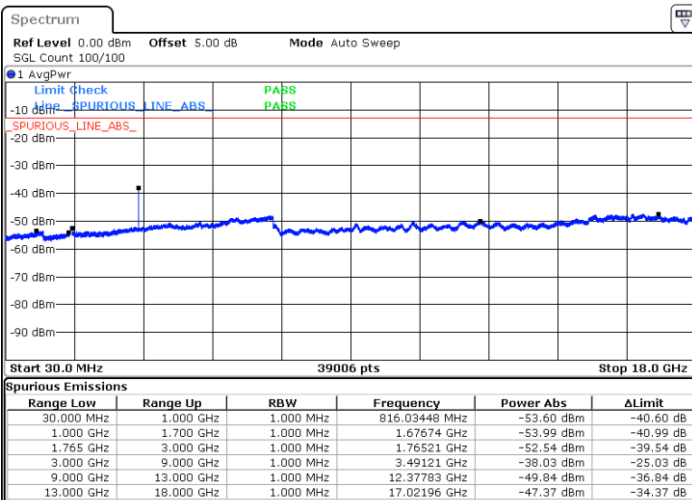

Lowest Channel / 64QAM

Middle Channel / 64QAM

Date: 28 APR 2018 20:48:51

Date: 28 APR 2018 20:49:45

Highest Channel / 64QAM

Date: 28 APR 2018 20:50:40

LTE Band 4 / 5MHz

Lowest Channel / 64QAM

Middle Channel / 64QAM

Date: 28 APR 2018 20:51:34

Date: 28 APR 2018 20:52:29

Highest Channel / 64QAM

Date: 28 APR 2018 20:53:23

LTE Band 4 / 10MHz

Lowest Channel / 64QAM

Middle Channel / 64QAM

Date: 28 APR 2018 20:54:18

Date: 28 APR 2018 20:55:12

Highest Channel / 64QAM

Date: 28 APR 2018 20:56:07

LTE Band 4 / 15MHz

Lowest Channel / 64QAM

Middle Channel / 64QAM

Date: 28 APR 2018 20:57:01

Date: 28 APR 2018 20:57:56

Highest Channel / 64QAM

Date: 28 APR 2018 20:58:50

LTE Band 4 / 20MHz

Lowest Channel / 64QAM

Middle Channel / 64QAM

Date: 28 APR 2018 20:59:45

Date: 28 APR 2018 21:00:39