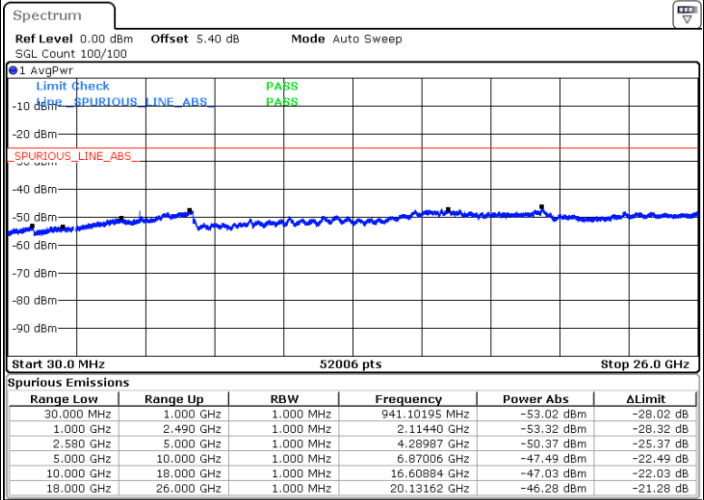

Date: 28 APR 2018 16:54:06

Highest Channel / 64QAM

Date: 28 APR 2018 16:58:35

LTE Band 5 / 10MHz

Lowest Channel / 64QAM

Middle Channel / 64QAM

Date: 28 APR 2018 17:03:05

Date: 28 APR 2018 17:04:19

Highest Channel / 64QAM

Date: 28 APR 2018 17:08:48

LTE Band 7 / 5MHz

Lowest Channel / QPSK

Lowest Channel / 16QAM

Date: 28 APR 2018 22:15:34

Date: 28 APR 2018 22:14:41

Middle Channel / QPSK

Middle Channel / 16QAM

Date: 28 APR 2018 22:16:28

Date: 28 APR 2018 22:17:22

LTE Band 7 / 5MHz

Highest Channel / QPSK

Date: 28 APR 2018 22:25:02

Highest Channel / 16QAM

Date: 28 APR 2018 22:24:08