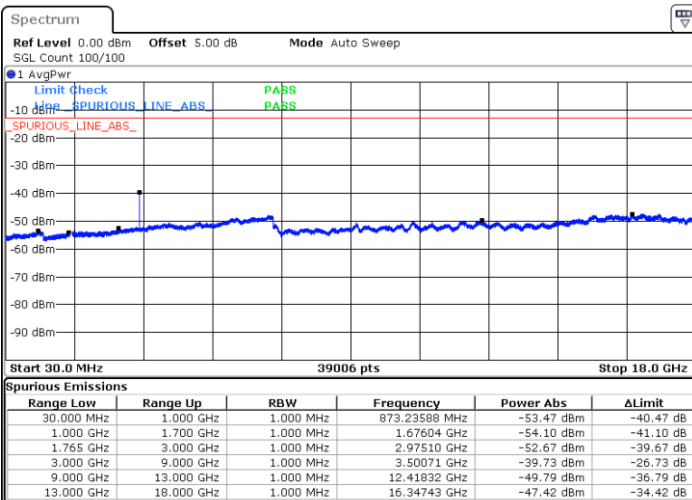

LTE Band 4 / 1.4MHz

Lowest Channel / 64QAM

Middle Channel / 64QAM

Date: 28 APR 2018 20:46:07

Date: 28 APR 2018 20:47:01

Highest Channel / 64QAM

Date: 28 APR 2018 20:47:56

LTE Band 4 / 3MHz

Lowest Channel / 64QAM

Middle Channel / 64QAM

Date: 28 APR 2018 20:48:51

Date: 28 APR 2018 20:49:45

Highest Channel / 64QAM

Date: 28 APR 2018 20:50:40

LTE Band 4 / 5MHz

Lowest Channel / 64QAM

Middle Channel / 64QAM

Date: 28 APR 2018 20:51:34

Date: 28 APR 2018 20:52:29

Highest Channel / 64QAM

Date: 28 APR 2018 20:53:23

LTE Band 4 / 10MHz

Lowest Channel / 64QAM

Middle Channel / 64QAM