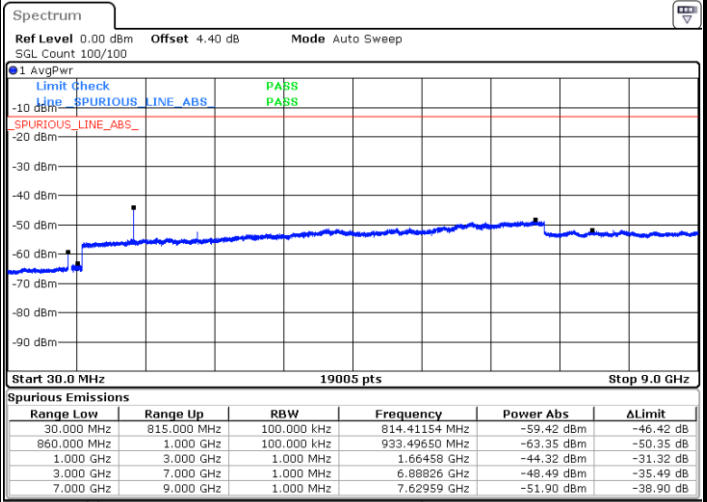

Date: 23 APR 2018 15:25:21

LTE Band 5 / 5MHz

Highest Channel / QPSK

Date: 23 APR 2018 15:33:27

Highest Channel / 16QAM

Date: 23 APR 2018 15:34:21

LTE Band 5 / 10MHz

Lowest Channel / QPSK

Date: 23 APR 2018 15:42:27

Lowest Channel / 16QAM

Date: 23 APR 2018 15:43:22

LTE Band 5 / 10MHz

Middle Channel / QPSK

Middle Channel / 16QAM

Date: 23 APR 2018 15:44:57

Date: 23 APR 2018 15:45:52

Highest Channel / QPSK

Highest Channel / 16QAM

Date: 23 APR 2018 15:53:57

Date: 23 APR 2018 15:54:52

LTE Band 5 / 1.4MHz

Lowest Channel / 64QAM

Middle Channel / 64QAM

Date: 23 APR 2018 16:04:11