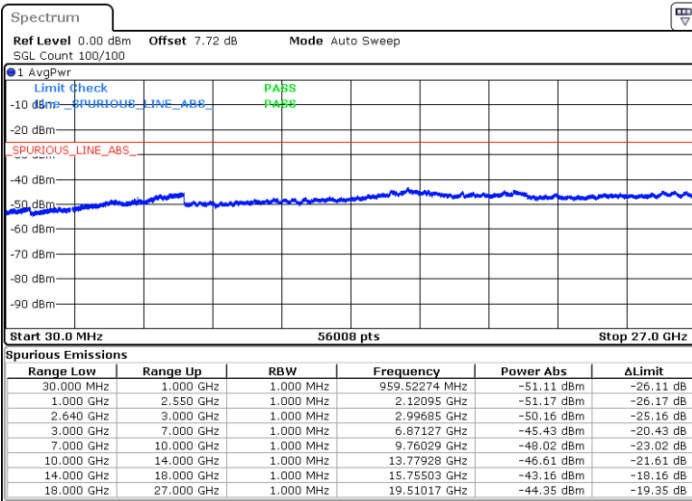

Highest Channel / 16QAM

Date: 24 APR 2018 22:38:36

LTE Band 38 / 10MHz

Lowest Channel / QPSK

Date: 24 APR 2018 22:40:31

Lowest Channel / 16QAM

Date: 24 APR 2018 22:41:19

LTE Band 38 / 10MHz

Middle Channel / QPSK

Middle Channel / 16QAM

Date: 24 APR 2018 22:44:49

Date: 24 APR 2018 22:43:57

Highest Channel / QPSK

Highest Channel / 16QAM

Date: 24 APR 2018 22:45:40

Date: 24 APR 2018 22:46:28

LTE Band 38 / 15MHz

Lowest Channel / QPSK

Lowest Channel / 16QAM

Date: 24 APR 2018 22:48:08

Date: 24 APR 2018 22:48:58

Middle Channel / QPSK

Middle Channel / 16QAM

Date: 24 APR 2018 22:52:39

Date: 24 APR 2018 22:51:27

LTE Band 38 / 15MHz

Highest Channel / QPSK

Date: 24 APR 2018 22:53:45

Highest Channel / 16QAM

Date: 24 APR 2018 22:54:33

LTE Band 38 / 20MHz

Lowest Channel / QPSK