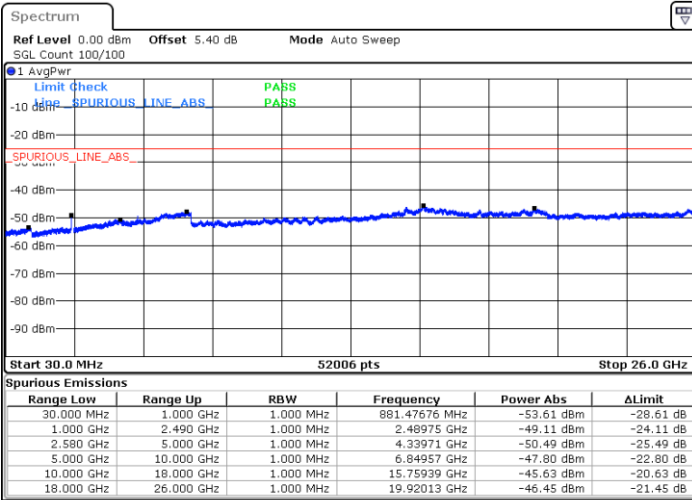

Date: 24 APR 2018 10:36:21

Middle Channel / QPSK

Middle Channel / 16QAM

Date: 24 APR 2018 10:38:10

Date: 24 APR 2018 10:39:04

LTE Band7 / 15MHz

Highest Channel / QPSK

Highest Channel / 16QAM

Date: 24 APR 2018 10:46:52

Date: 24 APR 2018 10:45:58

LTE Band 7 / 20MHz

Lowest Channel / QPSK

Lowest Channel / 16QAM

Date: 24 APR 2018 10:53:57

Date: 24 APR 2018 10:53:03

LTE Band 7 / 20MHz

Middle Channel / QPSK

Middle Channel / 16QAM

Date: 24 APR 2018 10:54:52

Date: 24 APR 2018 10:55:46

Highest Channel / QPSK

Highest Channel / 16QAM

Date: 24 APR 2018 11:03:34

Date: 24 APR 2018 11:02:40

LTE Band 7 / 5MHz

Lowest Channel / 64QAM

Middle Channel / 64QAM

Date: 24 APR 2018 11:39:09

Date: 24 APR 2018 11:40:03

Highest Channel / 64QAM

Date: 24 APR 2018 11:40:57

LTE Band 7 / 10MHz