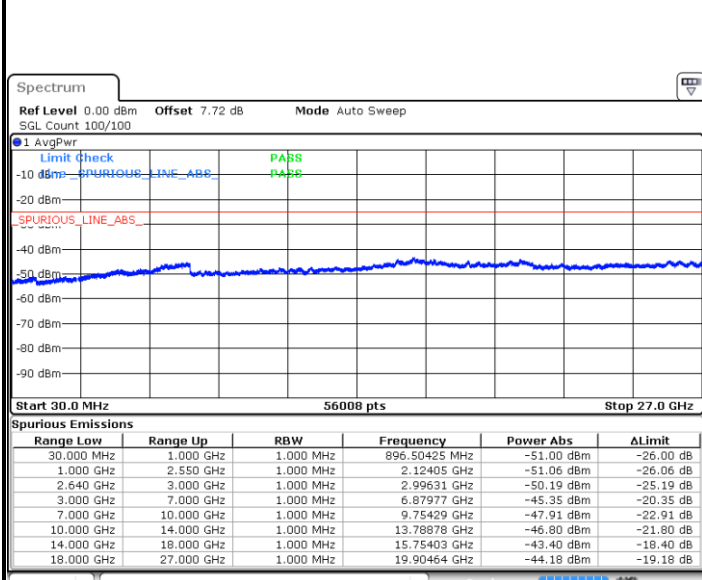

Date: 24 APR 2018 11:17:15

Date: 24 APR 2018 11:18:09

Highest Channel / 64QAM

Date: 24 APR 2018 11:19:04

LTE Band 38 / 5MHz

Lowest Channel / QPSK

Date: 24 APR 2018 22:32:48

Lowest Channel / 16QAM

Date: 24 APR 2018 22:33:36

Middle Channel / QPSK

Date: 24 APR 2018 22:36:57

Middle Channel / 16QAM

Date: 24 APR 2018 22:36:08

LTE Band 38 / 5MHz

Highest Channel / QPSK

Date: 24 APR 2018 22:37:46

Highest Channel / 16QAM

Date: 24 APR 2018 22:38:36

LTE Band 38 / 10MHz

Lowest Channel / QPSK

Date: 24 APR 2018 22:40:31

Lowest Channel / 16QAM

Date: 24 APR 2018 22:41:19

LTE Band 38 / 10MHz