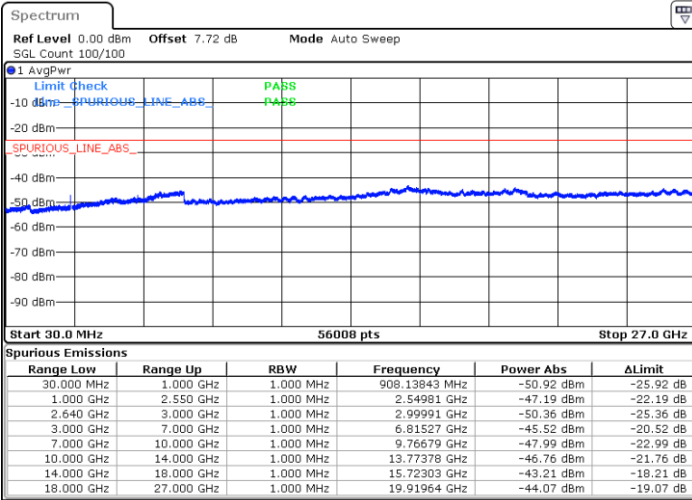

Date: 24 APR 2018 22:51:27

LTE Band 38 / 15MHz

Highest Channel / QPSK

Date: 24 APR 2018 22:53:45

Highest Channel / 16QAM

Date: 24 APR 2018 22:54:33

LTE Band 38 / 20MHz

Lowest Channel / QPSK

Date: 24 APR 2018 22:56:46

Lowest Channel / 16QAM

Date: 24 APR 2018 22:58:06

LTE Band 38 / 20MHz

Middle Channel / QPSK

Middle Channel / 16QAM

Date: 24 APR 2018 23:02:36

Date: 24 APR 2018 23:01:04

Highest Channel / QPSK

Highest Channel / 16QAM

Date: 24 APR 2018 23:03:51

Date: 24 APR 2018 23:05:25

LTE Band 38 / 5MHz

Lowest Channel / 64QAM

Middle Channel / 64QAM

Date: 24 APR 2018 22:34:26

Date: 24 APR 2018 22:35:15

Highest Channel / 64QAM

Date: 24 APR 2018 22:39:35

LTE Band 38 / 10MHz

Lowest Channel / 64QAM

Middle Channel / 64QAM

Date: 24 APR 2018 22:42:09

Date: 24 APR 2018 22:43:04