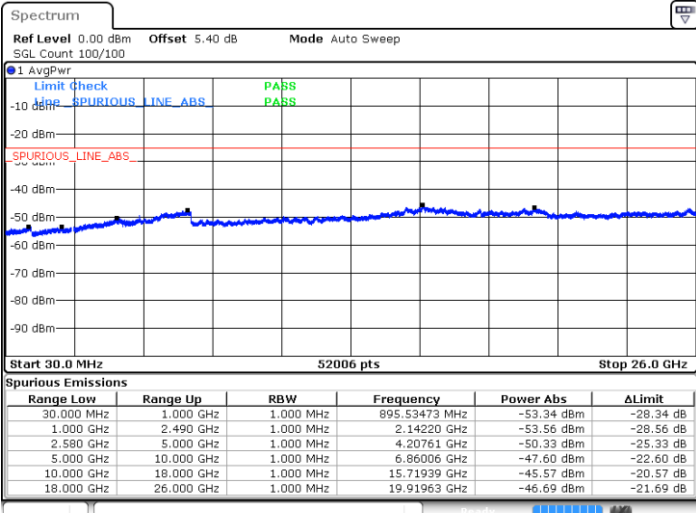

Date: 23 APR 2018 16:30:26

LTE Band 5 / 10MHz

Lowest Channel / 64QAM

Middle Channel / 64QAM

Date: 23 APR 2018 16:34:56

Date: 23 APR 2018 16:35:51

Highest Channel / 64QAM

Date: 23 APR 2018 16:40:41

LTE Band 7 / 5MHz

Lowest Channel / QPSK

Lowest Channel / 16QAM

Date: 24 APR 2018 10:03:51

Date: 24 APR 2018 10:02:56

Middle Channel / QPSK

Middle Channel / 16QAM

Date: 24 APR 2018 10:04:45

Date: 24 APR 2018 10:05:39

LTE Band 7 / 5MHz

Highest Channel / QPSK

Highest Channel / 16QAM

Date: 24 APR 2018 10:13:28

Date: 24 APR 2018 10:12:34

LTE Band 7 / 10MHz

Lowest Channel / QPSK