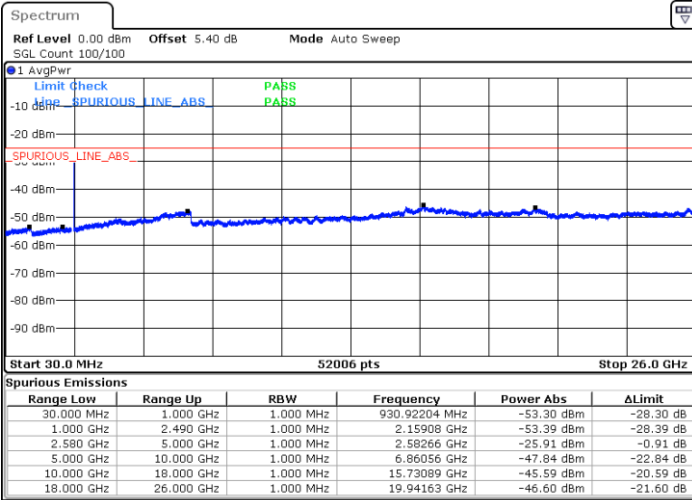

Highest Channel / QPSK

Highest Channel / 16QAM

Date: 24 APR 2018 10:30:10

Date: 24 APR 2018 10:29:16

LTE Band 7 / 15MHz

Lowest Channel / QPSK

Lowest Channel / 16QAM

Date: 24 APR 2018 10:37:15

Date: 24 APR 2018 10:36:21

Middle Channel / QPSK

Middle Channel / 16QAM

Date: 24 APR 2018 10:38:10

Date: 24 APR 2018 10:39:04

LTE Band7 / 15MHz

Highest Channel / QPSK

Highest Channel / 16QAM

Date: 24 APR 2018 10:46:52

Date: 24 APR 2018 10:45:58

LTE Band 7 / 20MHz

Lowest Channel / QPSK

Lowest Channel / 16QAM

Date: 24 APR 2018 10:53:57

Date: 24 APR 2018 10:53:03

LTE Band 7 / 20MHz