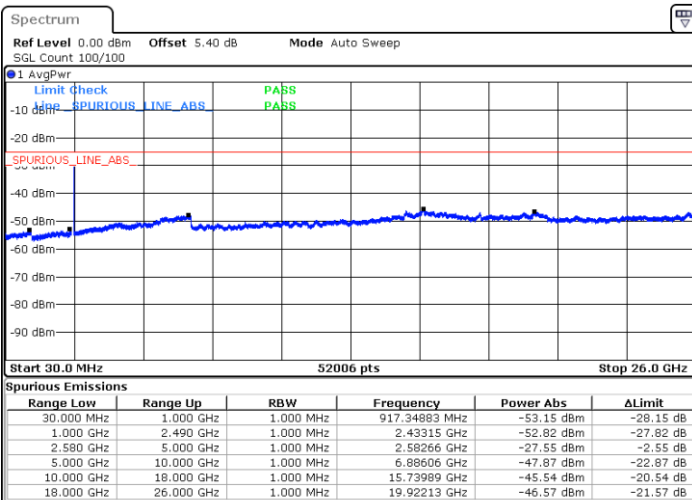

LTE Band 7 / 5MHz

Lowest Channel / 64QAM

Middle Channel / 64QAM

Date: 24 APR 2018 11:39:09

Date: 24 APR 2018 11:40:03

Highest Channel / 64QAM

Date: 24 APR 2018 11:40:57

LTE Band 7 / 10MHz

Lowest Channel / 64QAM

Middle Channel / 64QAM

Date: 24 APR 2018 11:27:17

Date: 24 APR 2018 11:28:11

Highest Channel / 64QAM

Date: 24 APR 2018 11:29:06

LTE Band 7 / 15MHz

Lowest Channel / 64QAM

Middle Channel / 64QAM

Date: 24 APR 2018 11:24:34

Date: 24 APR 2018 11:25:28

Highest Channel / 64QAM

Date: 24 APR 2018 11:26:22

LTE Band 7 / 20MHz

Lowest Channel / 64QAM

Middle Channel / 64QAM

Date: 24 APR 2018 11:17:15

Date: 24 APR 2018 11:18:09

Highest Channel / 64QAM

Date: 24 APR 2018 11:19:04

LTE Band 38 / 5MHz

Lowest Channel / QPSK

Date: 24 APR 2018 22:32:48

Lowest Channel / 16QAM