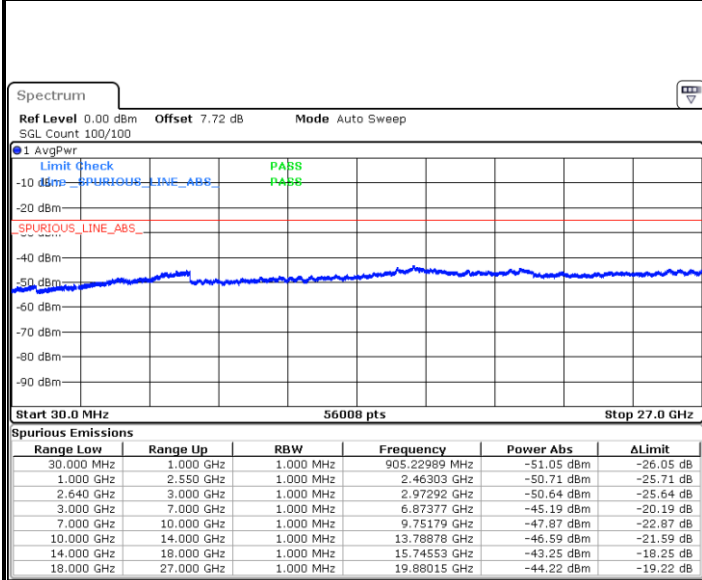

Middle Channel / 64QAM

Date: 24 APR 2018 11:24:34

Date: 24 APR 2018 11:25:28

Highest Channel / 64QAM

Date: 24 APR 2018 11:26:22

LTE Band 7 / 20MHz

Lowest Channel / 64QAM

Middle Channel / 64QAM

Date: 24 APR 2018 11:17:15

Date: 24 APR 2018 11:18:09

Highest Channel / 64QAM

Date: 24 APR 2018 11:19:04

LTE Band 38 / 5MHz

Lowest Channel / QPSK

Date: 24 APR 2018 22:32:48

Lowest Channel / 16QAM

Date: 24 APR 2018 22:33:36

Middle Channel / QPSK

Date: 24 APR 2018 22:36:57

Middle Channel / 16QAM

Date: 24 APR 2018 22:36:08

LTE Band 38 / 5MHz

Highest Channel / QPSK

Date: 24 APR 2018 22:37:46

Highest Channel / 16QAM

Date: 24 APR 2018 22:38:36

LTE Band 38 / 10MHz

Lowest Channel / QPSK

Date: 24 APR 2018 22:40:31

Lowest Channel / 16QAM

Date: 24 APR 2018 22:41:19

LTE Band 38 / 10MHz