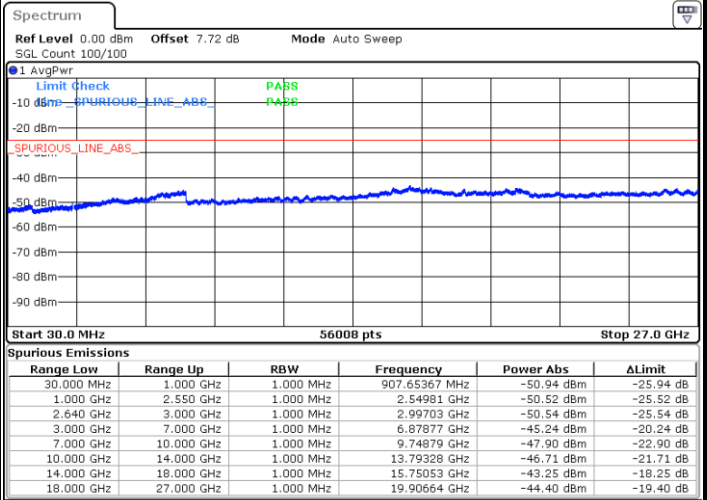

Date: 24 APR 2018 22:51:27

LTE Band 38 / 15MHz

Highest Channel / QPSK

Date: 24 APR 2018 22:53:45

Highest Channel / 16QAM

Date: 24 APR 2018 22:54:33

LTE Band 38 / 20MHz

Lowest Channel / QPSK

Date: 24 APR 2018 22:56:46

Lowest Channel / 16QAM

Date: 24 APR 2018 22:58:06

LTE Band 38 / 20MHz

Middle Channel / QPSK

Middle Channel / 16QAM

Date: 24 APR 2018 23:02:36

Date: 24 APR 2018 23:01:04

Highest Channel / QPSK

Highest Channel / 16QAM

Date: 24 APR 2018 23:03:51

Date: 24 APR 2018 23:05:25

LTE Band 38 / 5MHz

Lowest Channel / 64QAM

Middle Channel / 64QAM

Date: 24 APR 2018 22:34:26

Date: 24 APR 2018 22:35:15

Highest Channel / 64QAM

Date: 24 APR 2018 22:39:35

LTE Band 38 / 10MHz

Lowest Channel / 64QAM

Middle Channel / 64QAM

Date: 24 APR 2018 22:42:09

Date: 24 APR 2018 22:43:04