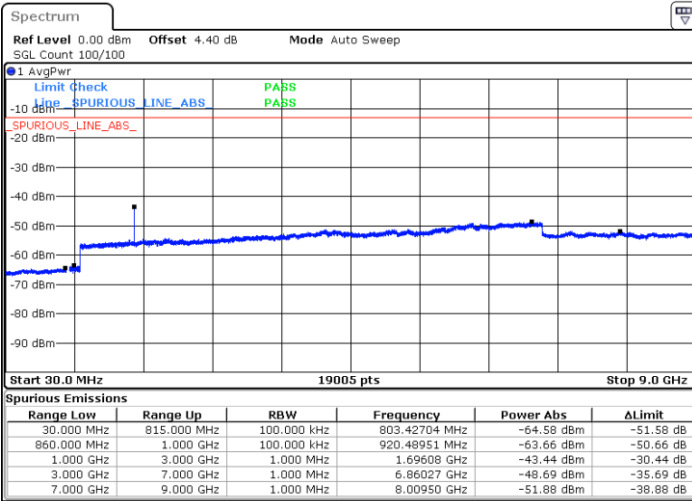

Date: 23 APR 2018 15:42:27

Lowest Channel / 16QAM

Date: 23 APR 2018 15:43:22

LTE Band 5 / 10MHz

Middle Channel / QPSK

Middle Channel / 16QAM

Date: 23 APR 2018 15:44:57

Date: 23 APR 2018 15:45:52

Highest Channel / QPSK

Highest Channel / 16QAM

Date: 23 APR 2018 15:53:57

Date: 23 APR 2018 15:54:52

LTE Band 5 / 1.4MHz

Lowest Channel / 64QAM

Middle Channel / 64QAM

Date: 23 APR 2018 16:04:11

Date: 23 APR 2018 16:05:05

Highest Channel / 64QAM

Date: 23 APR 2018 16:09:56

LTE Band 5 / 3MHz

Lowest Channel / 64QAM

Middle Channel / 64QAM

Date: 23 APR 2018 16:14:26

Date: 23 APR 2018 16:15:21