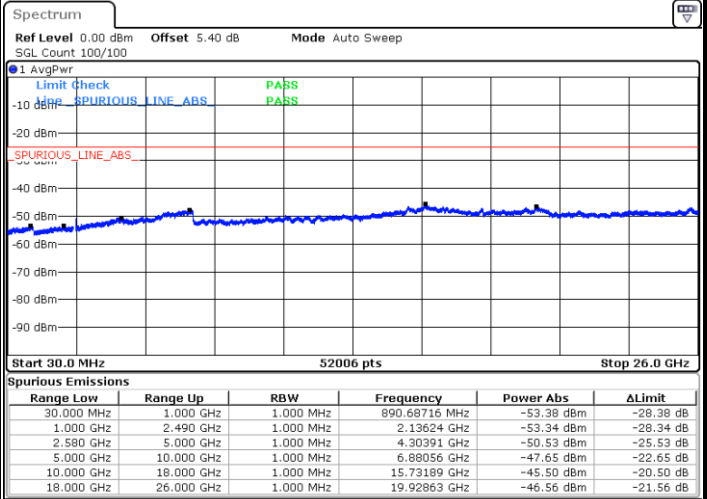

Date: 24 APR 2018 10:05:39

LTE Band 7 / 5MHz

Highest Channel / QPSK

Highest Channel / 16QAM

Date: 24 APR 2018 10:13:28

Date: 24 APR 2018 10:12:34

LTE Band 7 / 10MHz

Lowest Channel / QPSK

Lowest Channel / 16QAM

Date: 24 APR 2018 10:20:33

Date: 24 APR 2018 10:19:39

LTE Band 7 / 10MHz

Middle Channel / QPSK

Middle Channel / 16QAM

Date: 24 APR 2018 10:21:28

Date: 24 APR 2018 10:22:22

Highest Channel / QPSK

Highest Channel / 16QAM

Date: 24 APR 2018 10:30:10

Date: 24 APR 2018 10:29:16

LTE Band 7 / 15MHz

Lowest Channel / QPSK

Lowest Channel / 16QAM

Date: 24 APR 2018 10:37:15

Date: 24 APR 2018 10:36:21

Middle Channel / QPSK

Middle Channel / 16QAM

Date: 24 APR 2018 10:38:10

Date: 24 APR 2018 10:39:04

LTE Band7 / 15MHz

Highest Channel / QPSK

Highest Channel / 16QAM