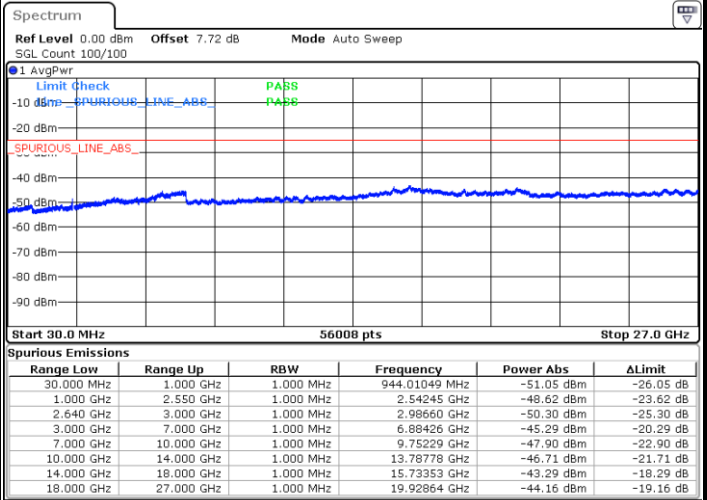

Highest Channel / QPSK

Highest Channel / 16QAM

Date: 24 APR 2018 23:03:51

Date: 24 APR 2018 23:05:25

LTE Band 38 / 5MHz

Lowest Channel / 64QAM

Middle Channel / 64QAM

Date: 24 APR 2018 22:34:26

Date: 24 APR 2018 22:35:15

Highest Channel / 64QAM

Date: 24 APR 2018 22:39:35

LTE Band 38 / 10MHz

Lowest Channel / 64QAM

Middle Channel / 64QAM

Date: 24 APR 2018 22:42:09

Date: 24 APR 2018 22:43:04

Highest Channel / 64QAM

Date: 24 APR 2018 22:47:16