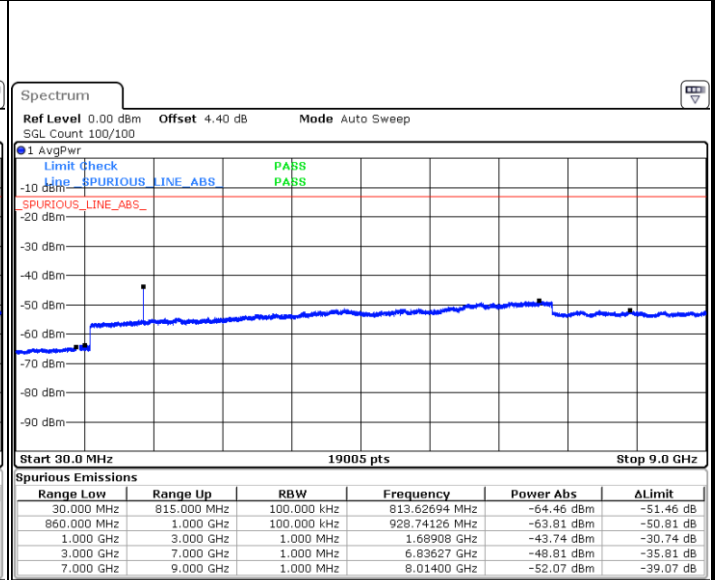

LTE Band 5 / 5MHz

Lowest Channel / QPSK

Lowest Channel / 16QAM

Date: 23 APR 2018 15:21:57

Date: 23 APR 2018 15:22:52

Middle Channel / QPSK

Middle Channel / 16QAM

Date: 23 APR 2018 15:24:27

Date: 23 APR 2018 15:25:21

LTE Band 5 / 5MHz

Highest Channel / QPSK

Date: 23 APR 2018 15:33:27

Highest Channel / 16QAM

Date: 23 APR 2018 15:34:21

LTE Band 5 / 10MHz

Lowest Channel / QPSK

Date: 23 APR 2018 15:42:27

Lowest Channel / 16QAM

Date: 23 APR 2018 15:43:22

LTE Band 5 / 10MHz

Middle Channel / QPSK

Middle Channel / 16QAM

Date: 23 APR 2018 15:44:57

Date: 23 APR 2018 15:45:52

Highest Channel / QPSK

Highest Channel / 16QAM

Date: 23 APR 2018 15:53:57

Date: 23 APR 2018 15:54:52

LTE Band 5 / 1.4MHz

Lowest Channel / 64QAM

Middle Channel / 64QAM

Date: 23 APR 2018 16:04:11