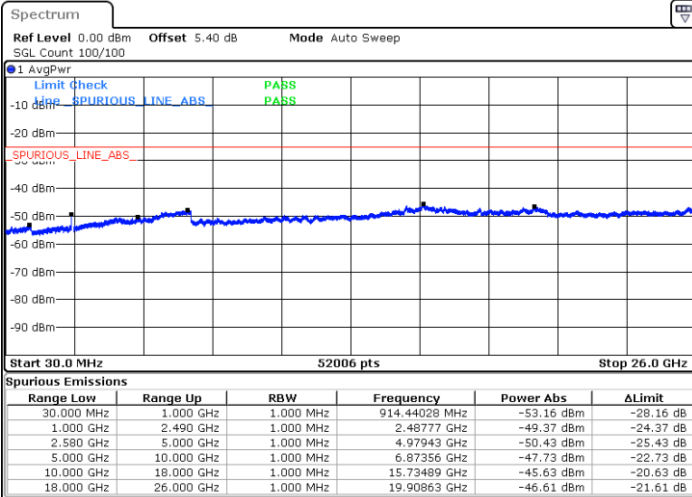

LTE Band 7 / 5MHz

Lowest Channel / 64QAM

Middle Channel / 64QAM

Date: 24 APR 2018 11:39:09

Date: 24 APR 2018 11:40:03

Highest Channel / 64QAM

Date: 24 APR 2018 11:40:57

LTE Band 7 / 10MHz

Lowest Channel / 64QAM

Middle Channel / 64QAM

Date: 24 APR 2018 11:27:17

Date: 24 APR 2018 11:28:11

Highest Channel / 64QAM

Date: 24 APR 2018 11:29:06

LTE Band 7 / 15MHz

Lowest Channel / 64QAM

Middle Channel / 64QAM

Date: 24 APR 2018 11:24:34

Date: 24 APR 2018 11:25:28

Highest Channel / 64QAM

Date: 24 APR 2018 11:26:22

LTE Band 7 / 20MHz

Lowest Channel / 64QAM

Middle Channel / 64QAM

Date: 24 APR 2018 11:17:15

Date: 24 APR 2018 11:18:09

Highest Channel / 64QAM

Date: 24 APR 2018 11:19:04

LTE Band 38 / 5MHz

Lowest Channel / QPSK

Date: 24 APR 2018 22:32:48

Lowest Channel / 16QAM