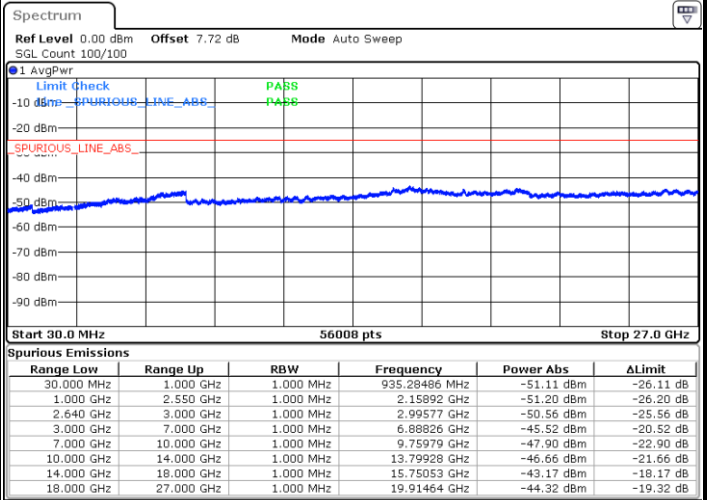

Date: 24 APR 2018 22:33:36

Middle Channel / QPSK

Date: 24 APR 2018 22:36:57

Middle Channel / 16QAM

Date: 24 APR 2018 22:36:08

LTE Band 38 / 5MHz

Highest Channel / QPSK

Date: 24 APR 2018 22:37:46

Highest Channel / 16QAM

Date: 24 APR 2018 22:38:36

LTE Band 38 / 10MHz

Lowest Channel / QPSK

Date: 24 APR 2018 22:40:31

Lowest Channel / 16QAM

Date: 24 APR 2018 22:41:19

LTE Band 38 / 10MHz

Middle Channel / QPSK

Middle Channel / 16QAM

Date: 24 APR 2018 22:44:49

Date: 24 APR 2018 22:43:57

Highest Channel / QPSK

Highest Channel / 16QAM

Date: 24 APR 2018 22:45:40

Date: 24 APR 2018 22:46:28