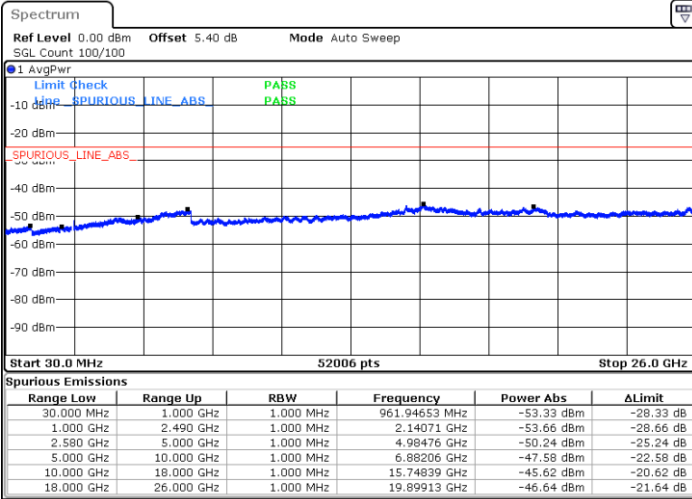

Date: 24 APR 2018 10:05:39

LTE Band 7 / 5MHz

Highest Channel / QPSK

Highest Channel / 16QAM

Date: 24 APR 2018 10:13:28

Date: 24 APR 2018 10:12:34

LTE Band 7 / 10MHz

Lowest Channel / QPSK

Lowest Channel / 16QAM

Date: 24 APR 2018 10:20:33

Date: 24 APR 2018 10:19:39

LTE Band 7 / 10MHz

Middle Channel / QPSK

Middle Channel / 16QAM

Date: 24 APR 2018 10:21:28

Date: 24 APR 2018 10:22:22

Highest Channel / QPSK

Highest Channel / 16QAM

Date: 24 APR 2018 10:30:10

Date: 24 APR 2018 10:29:16

LTE Band 7 / 15MHz

Lowest Channel / QPSK

Lowest Channel / 16QAM

Date: 24 APR 2018 10:37:15

Date: 24 APR 2018 10:36:21

Middle Channel / QPSK

Middle Channel / 16QAM

Date: 24 APR 2018 10:38:10

Date: 24 APR 2018 10:39:04

LTE Band7 / 15MHz

Highest Channel / QPSK

Highest Channel / 16QAM