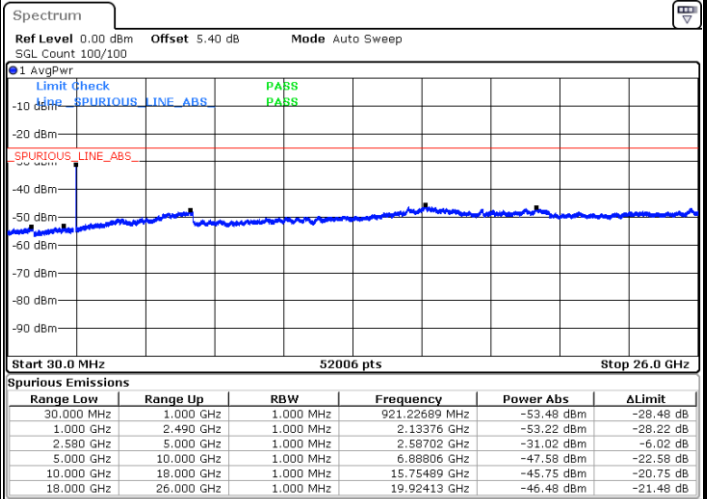

Date: 24 APR 2018 10:46:52

Date: 24 APR 2018 10:45:58

LTE Band 7 / 20MHz

Lowest Channel / QPSK

Lowest Channel / 16QAM

Date: 24 APR 2018 10:53:57

Date: 24 APR 2018 10:53:03

LTE Band 7 / 20MHz

Middle Channel / QPSK

Middle Channel / 16QAM

Date: 24 APR 2018 10:54:52

Date: 24 APR 2018 10:55:46

Highest Channel / QPSK

Highest Channel / 16QAM

Date: 24 APR 2018 11:03:34

Date: 24 APR 2018 11:02:40

LTE Band 7 / 5MHz

Lowest Channel / 64QAM

Middle Channel / 64QAM

Date: 24 APR 2018 11:39:09

Date: 24 APR 2018 11:40:03

Highest Channel / 64QAM

Date: 24 APR 2018 11:40:57

LTE Band 7 / 10MHz