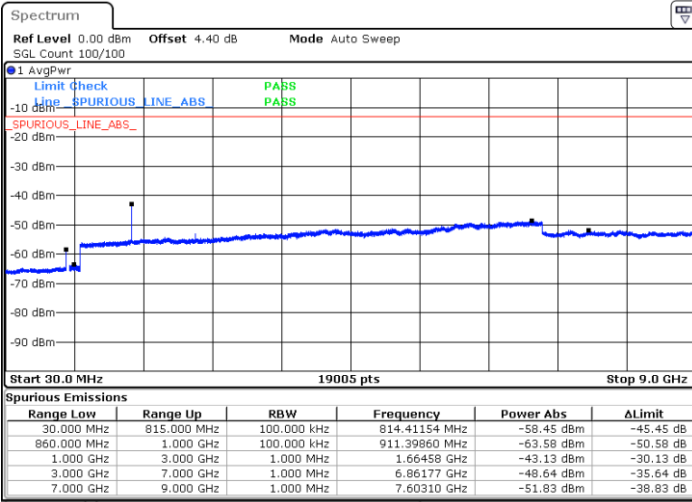

Date: 23 APR 2018 15:25:21

LTE Band 5 / 5MHz

Highest Channel / QPSK

Date: 23 APR 2018 15:33:27

Highest Channel / 16QAM

Date: 23 APR 2018 15:34:21

LTE Band 5 / 10MHz

Lowest Channel / QPSK

Date: 23 APR 2018 15:42:27

Lowest Channel / 16QAM

Date: 23 APR 2018 15:43:22

LTE Band 5 / 10MHz

Middle Channel / QPSK

Middle Channel / 16QAM

Date: 23 APR 2018 15:44:57

Date: 23 APR 2018 15:45:52

Highest Channel / QPSK

Highest Channel / 16QAM

Date: 23 APR 2018 15:53:57

Date: 23 APR 2018 15:54:52

LTE Band 5 / 1.4MHz

Lowest Channel / 64QAM

Middle Channel / 64QAM

Date: 23 APR 2018 16:04:11