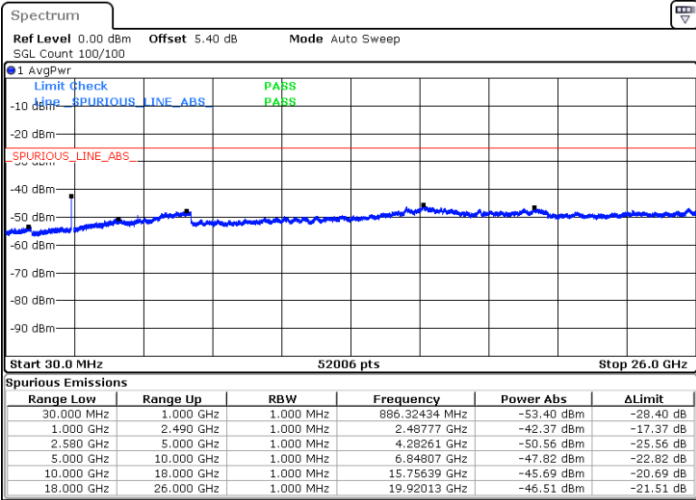

Lowest Channel / 16QAM

Date: 24 APR 2018 10:20:33

Date: 24 APR 2018 10:19:39

LTE Band 7 / 10MHz

Middle Channel / QPSK

Middle Channel / 16QAM

Date: 24 APR 2018 10:21:28

Date: 24 APR 2018 10:22:22

Highest Channel / QPSK

Highest Channel / 16QAM

Date: 24 APR 2018 10:30:10

Date: 24 APR 2018 10:29:16

LTE Band 7 / 15MHz

Lowest Channel / QPSK

Lowest Channel / 16QAM

Date: 24 APR 2018 10:37:15

Date: 24 APR 2018 10:36:21

Middle Channel / QPSK

Middle Channel / 16QAM

Date: 24 APR 2018 10:38:10

Date: 24 APR 2018 10:39:04

LTE Band7 / 15MHz

Highest Channel / QPSK

Highest Channel / 16QAM

Date: 24 APR 2018 10:46:52

Date: 24 APR 2018 10:45:58

LTE Band 7 / 20MHz

Lowest Channel / QPSK

Lowest Channel / 16QAM

Date: 24 APR 2018 10:53:57

Date: 24 APR 2018 10:53:03

LTE Band 7 / 20MHz