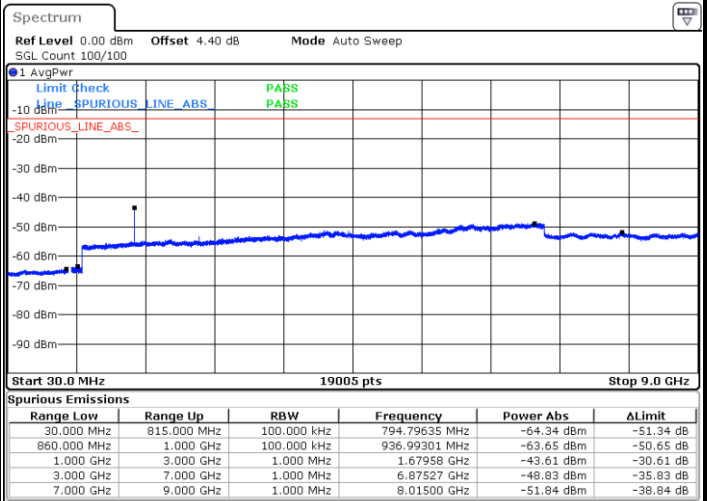

Date: 23 APR 2018 15:25:21

LTE Band 5 / 5MHz

Highest Channel / QPSK

Date: 23 APR 2018 15:33:27

Highest Channel / 16QAM

Date: 23 APR 2018 15:34:21

LTE Band 5 / 10MHz

Lowest Channel / QPSK

Date: 23 APR 2018 15:42:27

Lowest Channel / 16QAM

Date: 23 APR 2018 15:43:22

LTE Band 5 / 10MHz

Middle Channel / QPSK

Middle Channel / 16QAM

Date: 23 APR 2018 15:44:57

Date: 23 APR 2018 15:45:52

Highest Channel / QPSK

Highest Channel / 16QAM

Date: 23 APR 2018 15:53:57

Date: 23 APR 2018 15:54:52

LTE Band 5 / 1.4MHz

Lowest Channel / 64QAM

Middle Channel / 64QAM

Date: 23 APR 2018 16:04:11