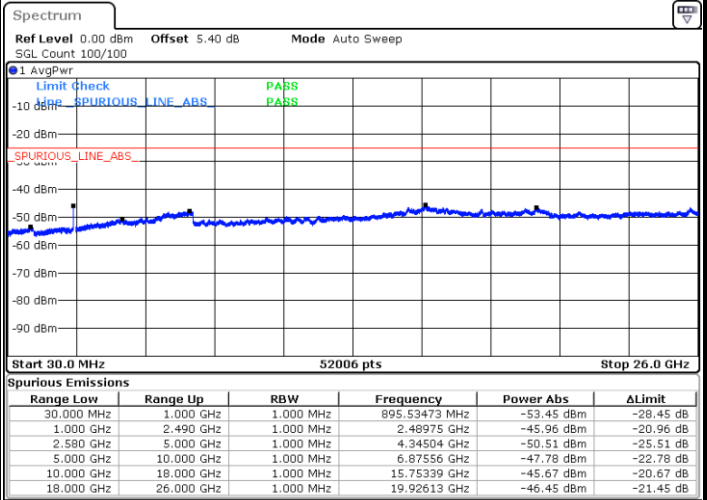

Date: 24 APR 2018 10:36:21

Middle Channel / QPSK

Middle Channel / 16QAM

Date: 24 APR 2018 10:38:10

Date: 24 APR 2018 10:39:04

LTE Band7 / 15MHz

Highest Channel / QPSK

Highest Channel / 16QAM

Date: 24 APR 2018 10:46:52

Date: 24 APR 2018 10:45:58

LTE Band 7 / 20MHz

Lowest Channel / QPSK

Lowest Channel / 16QAM

Date: 24 APR 2018 10:53:57

Date: 24 APR 2018 10:53:03

LTE Band 7 / 20MHz

Middle Channel / QPSK

Middle Channel / 16QAM

Date: 24 APR 2018 10:54:52

Date: 24 APR 2018 10:55:46

Highest Channel / QPSK

Highest Channel / 16QAM

Date: 24 APR 2018 11:03:34

Date: 24 APR 2018 11:02:40

LTE Band 7 / 5MHz

Lowest Channel / 64QAM

Middle Channel / 64QAM

Date: 24 APR 2018 11:39:09

Date: 24 APR 2018 11:40:03

Highest Channel / 64QAM

Date: 24 APR 2018 11:40:57

LTE Band 7 / 10MHz