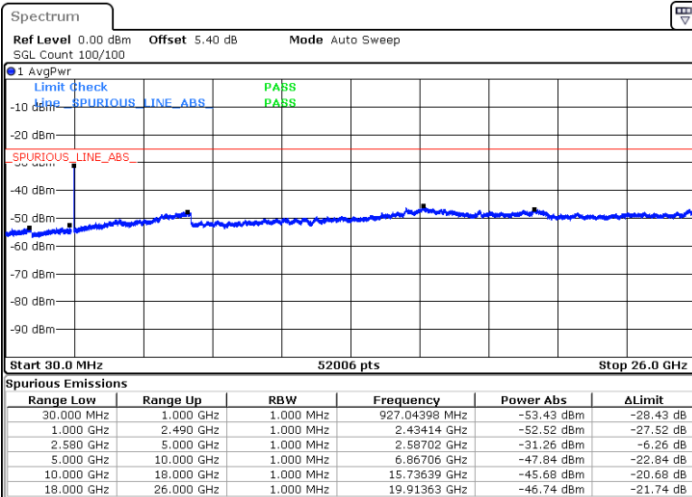

Lowest Channel / 64QAM

Middle Channel / 64QAM

Date: 24 APR 2018 11:27:17

Date: 24 APR 2018 11:28:11

Highest Channel / 64QAM

Date: 24 APR 2018 11:29:06

LTE Band 7 / 15MHz

Lowest Channel / 64QAM

Middle Channel / 64QAM

Date: 24 APR 2018 11:24:34

Date: 24 APR 2018 11:25:28

Highest Channel / 64QAM

Date: 24 APR 2018 11:26:22

LTE Band 7 / 20MHz

Lowest Channel / 64QAM

Middle Channel / 64QAM

Date: 24 APR 2018 11:17:15

Date: 24 APR 2018 11:18:09

Highest Channel / 64QAM

Date: 24 APR 2018 11:19:04

LTE Band 38 / 5MHz

Lowest Channel / QPSK

Date: 24 APR 2018 22:32:48

Lowest Channel / 16QAM