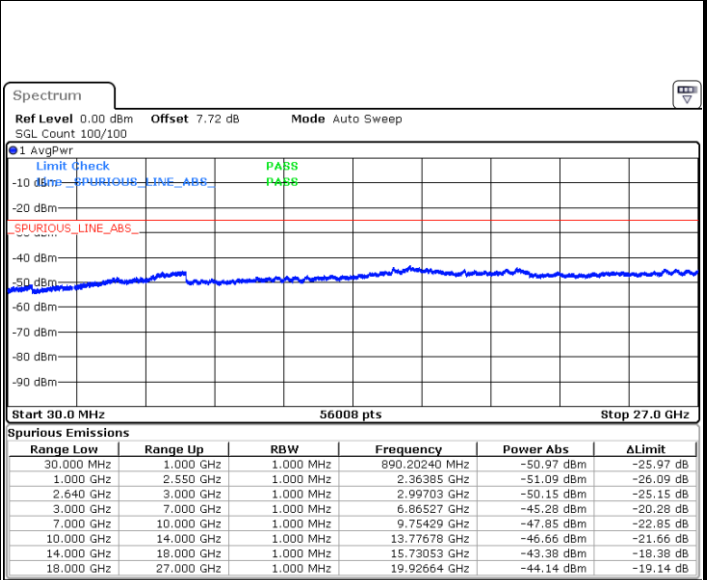

Date: 24 APR 2018 11:17:15

Date: 24 APR 2018 11:18:09

Highest Channel / 64QAM

Date: 24 APR 2018 11:19:04

LTE Band 38 / 5MHz

Lowest Channel / QPSK

Date: 24 APR 2018 22:32:48

Lowest Channel / 16QAM

Date: 24 APR 2018 22:33:36

Middle Channel / QPSK

Date: 24 APR 2018 22:36:57

Middle Channel / 16QAM

Date: 24 APR 2018 22:36:08

LTE Band 38 / 5MHz

Highest Channel / QPSK

Date: 24 APR 2018 22:37:46

Highest Channel / 16QAM

Date: 24 APR 2018 22:38:36

LTE Band 38 / 10MHz

Lowest Channel / QPSK

Date: 24 APR 2018 22:40:31

Lowest Channel / 16QAM

Date: 24 APR 2018 22:41:19

LTE Band 38 / 10MHz