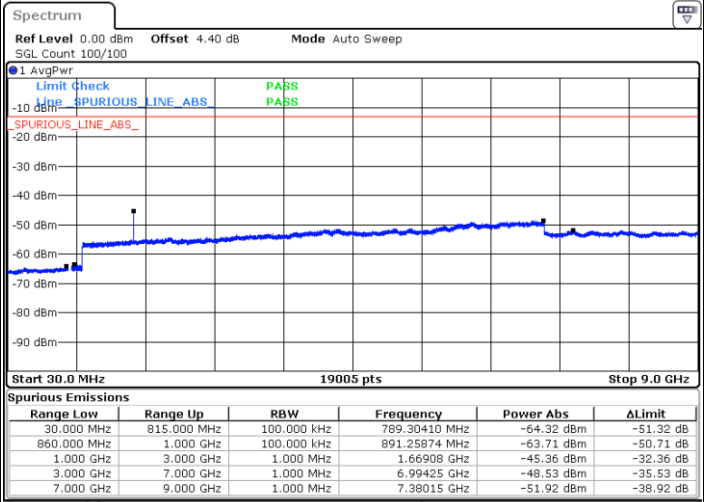

Date: 23 APR 2018 16:05:05

Highest Channel / 64QAM

Date: 23 APR 2018 16:09:56

LTE Band 5 / 3MHz

Lowest Channel / 64QAM

Middle Channel / 64QAM

Date: 23 APR 2018 16:14:26

Date: 23 APR 2018 16:15:21

Highest Channel / 64QAM

Date: 23 APR 2018 16:20:11

LTE Band 5 / 5MHz

Lowest Channel / 64QAM

Middle Channel / 64QAM

Date: 23 APR 2018 16:24:41

Date: 23 APR 2018 16:25:35

Highest Channel / 64QAM

Date: 23 APR 2018 16:30:26

LTE Band 5 / 10MHz

Lowest Channel / 64QAM

Middle Channel / 64QAM

Date: 23 APR 2018 16:34:56

Date: 23 APR 2018 16:35:51

Highest Channel / 64QAM

Date: 23 APR 2018 16:40:41

LTE Band 7 / 5MHz

Lowest Channel / QPSK

Lowest Channel / 16QAM

Date: 24 APR 2018 10:03:51

Date: 24 APR 2018 10:02:56

Middle Channel / QPSK

Middle Channel / 16QAM

Date: 24 APR 2018 10:04:45