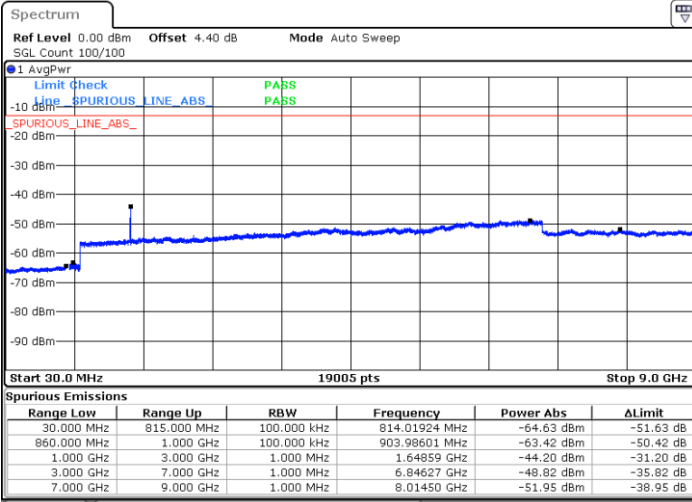

Date: 23 APR 2018 15:42:27

Lowest Channel / 16QAM

Date: 23 APR 2018 15:43:22

LTE Band 5 / 10MHz

Middle Channel / QPSK

Middle Channel / 16QAM

Date: 23 APR 2018 15:44:57

Date: 23 APR 2018 15:45:52

Highest Channel / QPSK

Highest Channel / 16QAM

Date: 23 APR 2018 15:53:57

Date: 23 APR 2018 15:54:52

LTE Band 5 / 1.4MHz

Lowest Channel / 64QAM

Middle Channel / 64QAM

Date: 23 APR 2018 16:04:11

Date: 23 APR 2018 16:05:05

Highest Channel / 64QAM

Date: 23 APR 2018 16:09:56

LTE Band 5 / 3MHz

Lowest Channel / 64QAM

Middle Channel / 64QAM

Date: 23 APR 2018 16:14:26

Date: 23 APR 2018 16:15:21