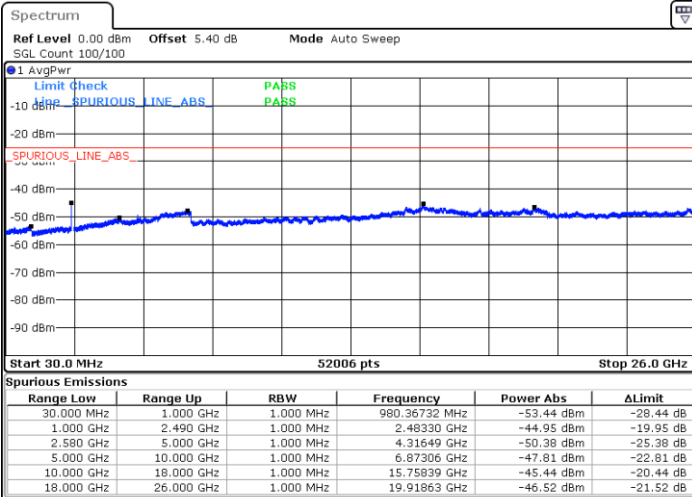

LTE Band 7 / 5MHz

Lowest Channel / QPSK

Lowest Channel / 16QAM

Date: 24 APR 2018 10:03:51

Date: 24 APR 2018 10:02:56

Middle Channel / QPSK

Middle Channel / 16QAM

Date: 24 APR 2018 10:04:45

Date: 24 APR 2018 10:05:39

LTE Band 7 / 5MHz

Highest Channel / QPSK

Highest Channel / 16QAM

Date: 24 APR 2018 10:13:28

Date: 24 APR 2018 10:12:34

LTE Band 7 / 10MHz

Lowest Channel / QPSK

Lowest Channel / 16QAM

Date: 24 APR 2018 10:20:33

Date: 24 APR 2018 10:19:39

LTE Band 7 / 10MHz

Middle Channel / QPSK

Middle Channel / 16QAM

Date: 24 APR 2018 10:21:28

Date: 24 APR 2018 10:22:22

Highest Channel / QPSK

Highest Channel / 16QAM

Date: 24 APR 2018 10:30:10

Date: 24 APR 2018 10:29:16

LTE Band 7 / 15MHz

Lowest Channel / QPSK

Lowest Channel / 16QAM

Date: 24 APR 2018 10:37:15