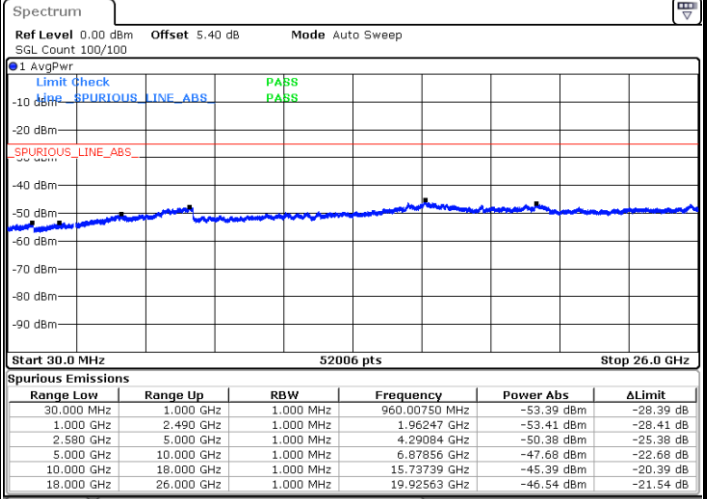

LTE Band 7 / 5MHz

Lowest Channel / QPSK

Lowest Channel / 16QAM

Date: 24 APR 2018 10:03:51

Date: 24 APR 2018 10:02:56

Middle Channel / QPSK

Middle Channel / 16QAM

Date: 24 APR 2018 10:04:45

Date: 24 APR 2018 10:05:39

LTE Band 7 / 5MHz

Highest Channel / QPSK

Highest Channel / 16QAM

Date: 24 APR 2018 10:13:28

Date: 24 APR 2018 10:12:34

LTE Band 7 / 10MHz

Lowest Channel / QPSK

Lowest Channel / 16QAM

Date: 24 APR 2018 10:20:33

Date: 24 APR 2018 10:19:39

LTE Band 7 / 10MHz

Middle Channel / QPSK

Middle Channel / 16QAM

Date: 24 APR 2018 10:21:28

Date: 24 APR 2018 10:22:22

Highest Channel / QPSK

Highest Channel / 16QAM

Date: 24 APR 2018 10:30:10

Date: 24 APR 2018 10:29:16

LTE Band 7 / 15MHz

Lowest Channel / QPSK

Lowest Channel / 16QAM

Date: 24 APR 2018 10:37:15