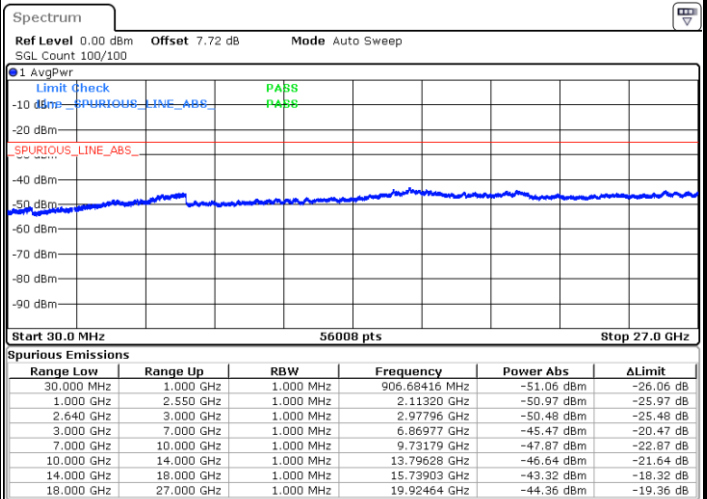

Highest Channel / 16QAM

Date: 24 APR 2018 22:38:36

LTE Band 38 / 10MHz

Lowest Channel / QPSK

Date: 24 APR 2018 22:40:31

Lowest Channel / 16QAM

Date: 24 APR 2018 22:41:19

LTE Band 38 / 10MHz

Middle Channel / QPSK

Middle Channel / 16QAM

Date: 24 APR 2018 22:44:49

Date: 24 APR 2018 22:43:57

Highest Channel / QPSK

Highest Channel / 16QAM

Date: 24 APR 2018 22:45:40

Date: 24 APR 2018 22:46:28

LTE Band 38 / 15MHz

Lowest Channel / QPSK

Lowest Channel / 16QAM

Date: 24 APR 2018 22:48:08

Date: 24 APR 2018 22:48:58

Middle Channel / QPSK

Middle Channel / 16QAM

Date: 24 APR 2018 22:52:39

Date: 24 APR 2018 22:51:27

LTE Band 38 / 15MHz

Highest Channel / QPSK

Date: 24 APR 2018 22:53:45

Highest Channel / 16QAM

Date: 24 APR 2018 22:54:33

LTE Band 38 / 20MHz

Lowest Channel / QPSK