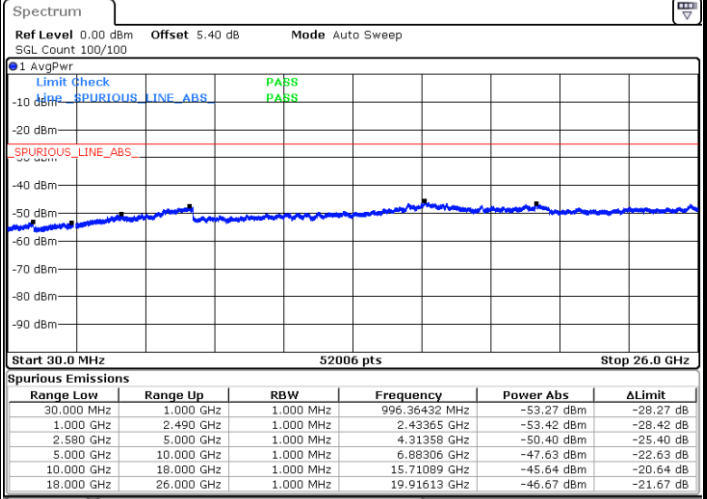

LTE Band 7 / 5MHz

Lowest Channel / 64QAM

Middle Channel / 64QAM

Date: 24 APR 2018 11:39:09

Date: 24 APR 2018 11:40:03

Highest Channel / 64QAM

Date: 24 APR 2018 11:40:57

LTE Band 7 / 10MHz

Lowest Channel / 64QAM

Middle Channel / 64QAM

Date: 24 APR 2018 11:27:17

Date: 24 APR 2018 11:28:11

Highest Channel / 64QAM

Date: 24 APR 2018 11:29:06

LTE Band 7 / 15MHz

Lowest Channel / 64QAM

Middle Channel / 64QAM

Date: 24 APR 2018 11:24:34

Date: 24 APR 2018 11:25:28

Highest Channel / 64QAM

Date: 24 APR 2018 11:26:22

LTE Band 7 / 20MHz

Lowest Channel / 64QAM

Middle Channel / 64QAM