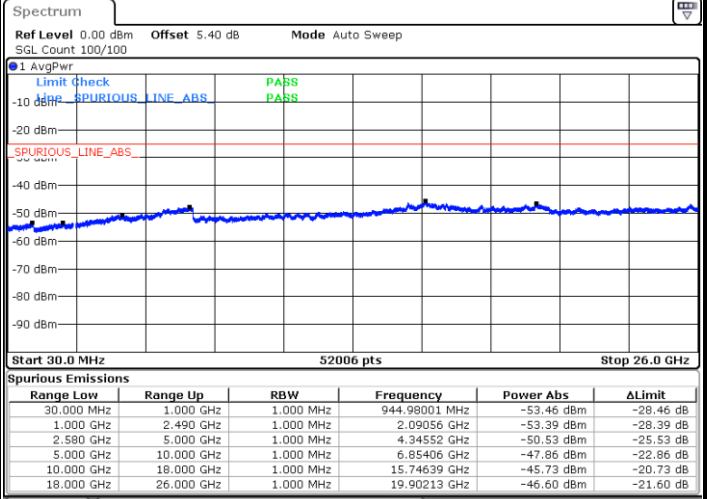

Date: 24 APR 2018 10:05:39

LTE Band 7 / 5MHz

Highest Channel / QPSK

Highest Channel / 16QAM

Date: 24 APR 2018 10:13:28

Date: 24 APR 2018 10:12:34

LTE Band 7 / 10MHz

Lowest Channel / QPSK

Lowest Channel / 16QAM

Date: 24 APR 2018 10:20:33

Date: 24 APR 2018 10:19:39

LTE Band 7 / 10MHz

Middle Channel / QPSK

Middle Channel / 16QAM

Date: 24 APR 2018 10:21:28

Date: 24 APR 2018 10:22:22

Highest Channel / QPSK

Highest Channel / 16QAM

Date: 24 APR 2018 10:30:10

Date: 24 APR 2018 10:29:16

LTE Band 7 / 15MHz

Lowest Channel / QPSK

Lowest Channel / 16QAM

Date: 24 APR 2018 10:37:15

Date: 24 APR 2018 10:36:21

Middle Channel / QPSK

Middle Channel / 16QAM

Date: 24 APR 2018 10:38:10

Date: 24 APR 2018 10:39:04

LTE Band7 / 15MHz

Highest Channel / QPSK

Highest Channel / 16QAM