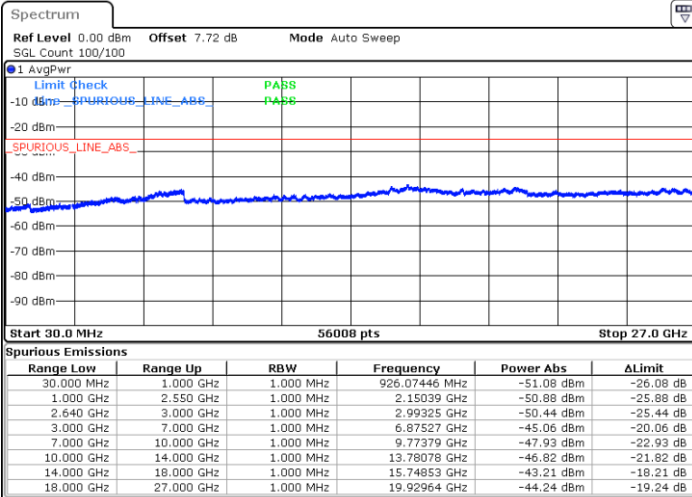

Date: 24 APR 2018 22:51:27

LTE Band 38 / 15MHz

Highest Channel / QPSK

Date: 24 APR 2018 22:53:45

Highest Channel / 16QAM

Date: 24 APR 2018 22:54:33

LTE Band 38 / 20MHz

Lowest Channel / QPSK

Date: 24 APR 2018 22:56:46

Lowest Channel / 16QAM

Date: 24 APR 2018 22:58:06

LTE Band 38 / 20MHz

Middle Channel / QPSK

Middle Channel / 16QAM

Date: 24 APR 2018 23:02:36

Date: 24 APR 2018 23:01:04

Highest Channel / QPSK

Highest Channel / 16QAM

Date: 24 APR 2018 23:03:51

Date: 24 APR 2018 23:05:25

LTE Band 38 / 5MHz

Lowest Channel / 64QAM

Middle Channel / 64QAM

Date: 24 APR 2018 22:34:26

Date: 24 APR 2018 22:35:15

Highest Channel / 64QAM

Date: 24 APR 2018 22:39:35

LTE Band 38 / 10MHz

Lowest Channel / 64QAM

Middle Channel / 64QAM

Date: 24 APR 2018 22:42:09

Date: 24 APR 2018 22:43:04