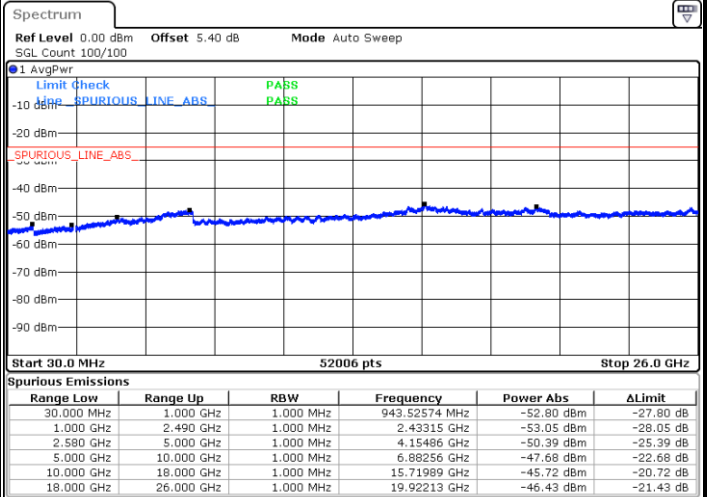

LTE Band 7 / 5MHz

Lowest Channel / 64QAM

Middle Channel / 64QAM

Date: 24 APR 2018 11:39:09

Date: 24 APR 2018 11:40:03

Highest Channel / 64QAM

Date: 24 APR 2018 11:40:57

LTE Band 7 / 10MHz

Lowest Channel / 64QAM

Middle Channel / 64QAM

Date: 24 APR 2018 11:27:17

Date: 24 APR 2018 11:28:11

Highest Channel / 64QAM

Date: 24 APR 2018 11:29:06

LTE Band 7 / 15MHz

Lowest Channel / 64QAM

Middle Channel / 64QAM

Date: 24 APR 2018 11:24:34

Date: 24 APR 2018 11:25:28

Highest Channel / 64QAM

Date: 24 APR 2018 11:26:22

LTE Band 7 / 20MHz

Lowest Channel / 64QAM

Middle Channel / 64QAM