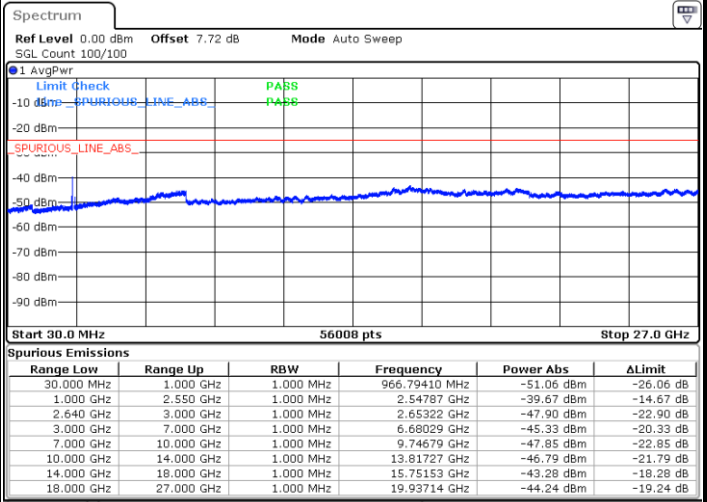

Highest Channel / 16QAM

Date: 24 APR 2018 22:38:36

LTE Band 38 / 10MHz

Lowest Channel / QPSK

Date: 24 APR 2018 22:40:31

Lowest Channel / 16QAM

Date: 24 APR 2018 22:41:19

LTE Band 38 / 10MHz

Middle Channel / QPSK

Middle Channel / 16QAM

Date: 24 APR 2018 22:44:49

Date: 24 APR 2018 22:43:57

Highest Channel / QPSK

Highest Channel / 16QAM

Date: 24 APR 2018 22:45:40

Date: 24 APR 2018 22:46:28

LTE Band 38 / 15MHz

Lowest Channel / QPSK

Lowest Channel / 16QAM

Date: 24 APR 2018 22:48:08

Date: 24 APR 2018 22:48:58

Middle Channel / QPSK

Middle Channel / 16QAM

Date: 24 APR 2018 22:52:39

Date: 24 APR 2018 22:51:27

LTE Band 38 / 15MHz

Highest Channel / QPSK

Date: 24 APR 2018 22:53:45

Highest Channel / 16QAM

Date: 24 APR 2018 22:54:33

LTE Band 38 / 20MHz

Lowest Channel / QPSK