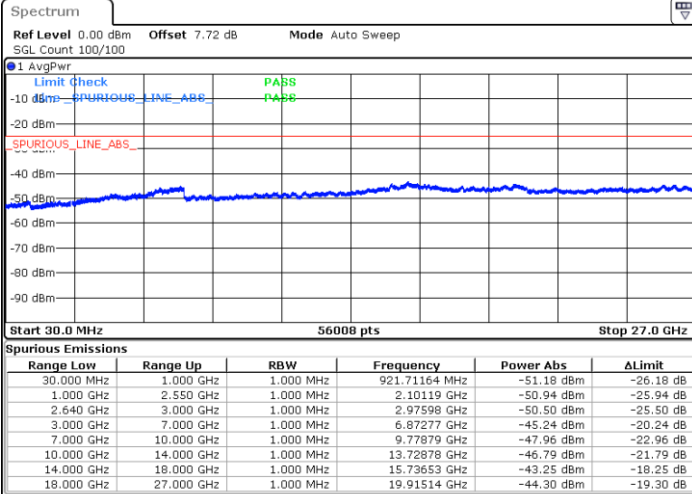

Date: 24 APR 2018 22:51:27

LTE Band 38 / 15MHz

Highest Channel / QPSK

Date: 24 APR 2018 22:53:45

Highest Channel / 16QAM

Date: 24 APR 2018 22:54:33

LTE Band 38 / 20MHz

Lowest Channel / QPSK

Date: 24 APR 2018 22:56:46

Lowest Channel / 16QAM

Date: 24 APR 2018 22:58:06

LTE Band 38 / 20MHz

Middle Channel / QPSK

Middle Channel / 16QAM

Date: 24 APR 2018 23:02:36

Date: 24 APR 2018 23:01:04

Highest Channel / QPSK

Highest Channel / 16QAM

Date: 24 APR 2018 23:03:51

Date: 24 APR 2018 23:05:25

LTE Band 38 / 5MHz

Lowest Channel / 64QAM

Middle Channel / 64QAM

Date: 24 APR 2018 22:34:26

Date: 24 APR 2018 22:35:15

Highest Channel / 64QAM

Date: 24 APR 2018 22:39:35

LTE Band 38 / 10MHz

Lowest Channel / 64QAM

Middle Channel / 64QAM

Date: 24 APR 2018 22:42:09

Date: 24 APR 2018 22:43:04