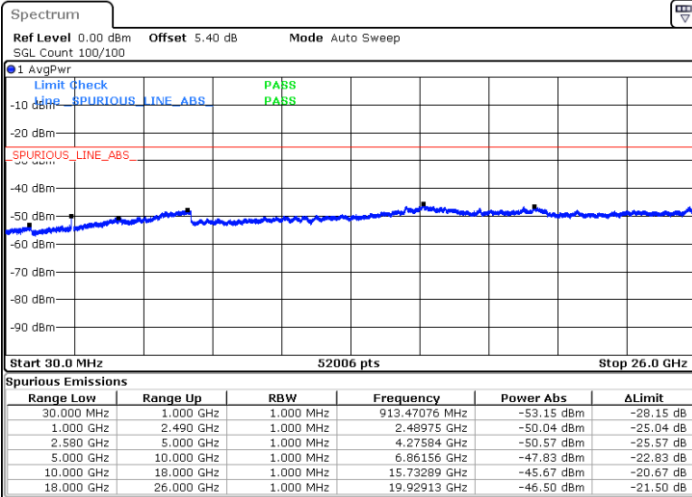

Lowest Channel / 64QAM

Middle Channel / 64QAM

Date: 24 APR 2018 11:27:17

Date: 24 APR 2018 11:28:11

Highest Channel / 64QAM

Date: 24 APR 2018 11:29:06

LTE Band 7 / 15MHz

Lowest Channel / 64QAM

Middle Channel / 64QAM

Date: 24 APR 2018 11:24:34

Date: 24 APR 2018 11:25:28

Highest Channel / 64QAM

Date: 24 APR 2018 11:26:22

LTE Band 7 / 20MHz

Lowest Channel / 64QAM

Middle Channel / 64QAM

Date: 24 APR 2018 11:17:15

Date: 24 APR 2018 11:18:09

Highest Channel / 64QAM

Date: 24 APR 2018 11:19:04

LTE Band 38 / 5MHz

Lowest Channel / QPSK

Date: 24 APR 2018 22:32:48

Lowest Channel / 16QAM