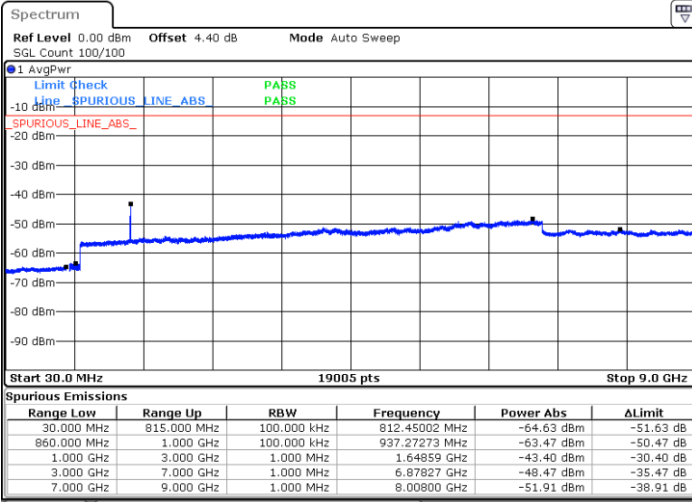

Highest Channel / QPSK

Highest Channel / 16QAM

Date: 23 APR 2018 15:53:57

Date: 23 APR 2018 15:54:52

LTE Band 5 / 1.4MHz

Lowest Channel / 64QAM

Middle Channel / 64QAM

Date: 23 APR 2018 16:04:11

Date: 23 APR 2018 16:05:05

Highest Channel / 64QAM

Date: 23 APR 2018 16:09:56

LTE Band 5 / 3MHz

Lowest Channel / 64QAM

Middle Channel / 64QAM

Date: 23 APR 2018 16:14:26

Date: 23 APR 2018 16:15:21

Highest Channel / 64QAM

Date: 23 APR 2018 16:20:11

LTE Band 5 / 5MHz

Lowest Channel / 64QAM

Middle Channel / 64QAM

Date: 23 APR 2018 16:24:41

Date: 23 APR 2018 16:25:35

Highest Channel / 64QAM

Date: 23 APR 2018 16:30:26

LTE Band 5 / 10MHz

Lowest Channel / 64QAM

Middle Channel / 64QAM

Date: 23 APR 2018 16:34:56

Date: 23 APR 2018 16:35:51

Highest Channel / 64QAM

Date: 23 APR 2018 16:40:41