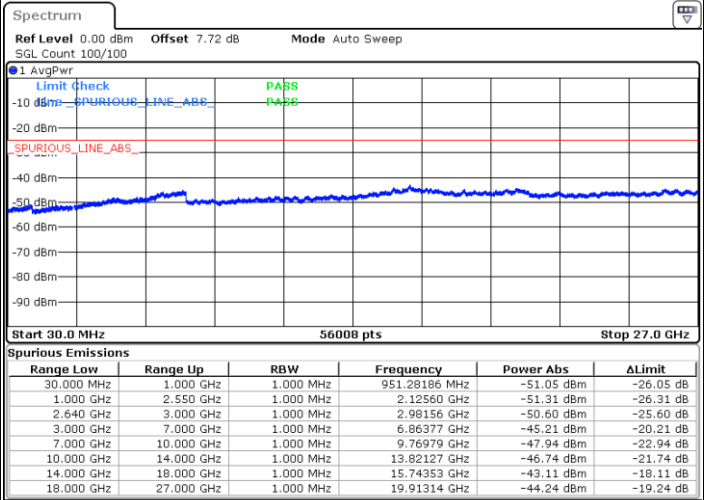

LTE Band 38 / 15MHz

Lowest Channel / QPSK

Lowest Channel / 16QAM

Date: 24 APR 2018 22:48:08

Date: 24 APR 2018 22:48:58

Middle Channel / QPSK

Middle Channel / 16QAM

Date: 24 APR 2018 22:52:39

Date: 24 APR 2018 22:51:27

LTE Band 38 / 15MHz

Highest Channel / QPSK

Date: 24 APR 2018 22:53:45

Highest Channel / 16QAM

Date: 24 APR 2018 22:54:33

LTE Band 38 / 20MHz

Lowest Channel / QPSK

Date: 24 APR 2018 22:56:46

Lowest Channel / 16QAM

Date: 24 APR 2018 22:58:06

LTE Band 38 / 20MHz

Middle Channel / QPSK

Middle Channel / 16QAM

Date: 24 APR 2018 23:02:36

Date: 24 APR 2018 23:01:04

Highest Channel / QPSK

Highest Channel / 16QAM

Date: 24 APR 2018 23:03:51

Date: 24 APR 2018 23:05:25

LTE Band 38 / 5MHz

Lowest Channel / 64QAM

Middle Channel / 64QAM

Date: 24 APR 2018 22:34:26