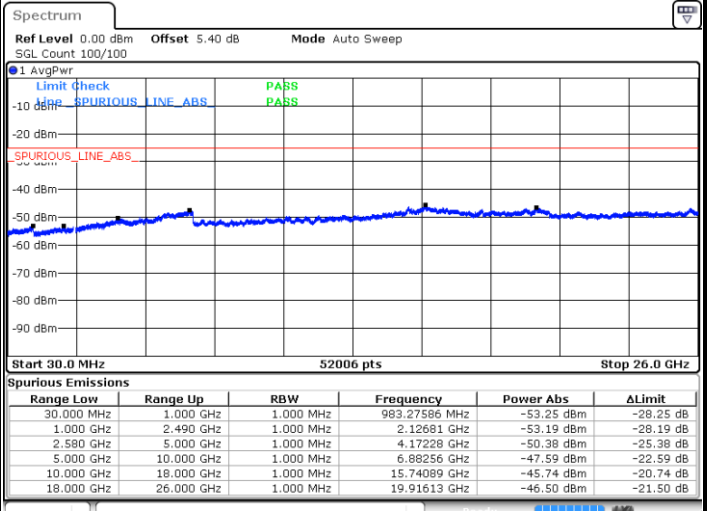

Highest Channel / 64QAM

Date: 23 APR 2018 16:20:11

LTE Band 5 / 5MHz

Lowest Channel / 64QAM

Middle Channel / 64QAM

Date: 23 APR 2018 16:24:41

Date: 23 APR 2018 16:25:35

Highest Channel / 64QAM

Date: 23 APR 2018 16:30:26

LTE Band 5 / 10MHz

Lowest Channel / 64QAM

Middle Channel / 64QAM

Date: 23 APR 2018 16:34:56

Date: 23 APR 2018 16:35:51

Highest Channel / 64QAM

Date: 23 APR 2018 16:40:41

LTE Band 7 / 5MHz

Lowest Channel / QPSK

Lowest Channel / 16QAM

Date: 24 APR 2018 10:03:51

Date: 24 APR 2018 10:02:56

Middle Channel / QPSK

Middle Channel / 16QAM

Date: 24 APR 2018 10:04:45

Date: 24 APR 2018 10:05:39

LTE Band 7 / 5MHz

Highest Channel / QPSK

Highest Channel / 16QAM

Date: 24 APR 2018 10:13:28

Date: 24 APR 2018 10:12:34

LTE Band 7 / 10MHz

Lowest Channel / QPSK