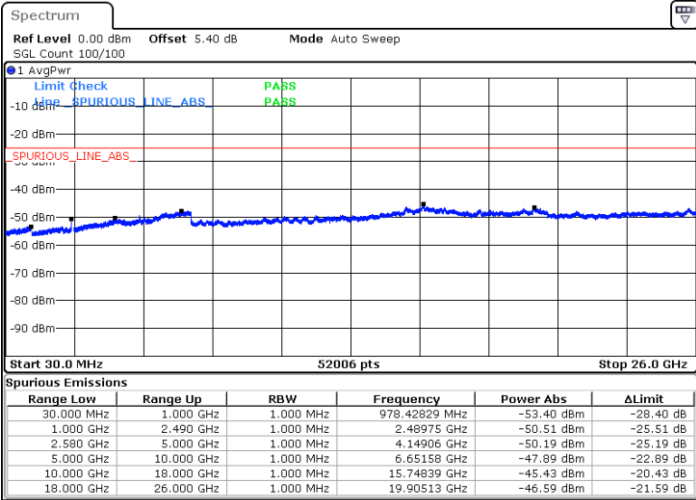

Date: 24 APR 2018 10:36:21

Middle Channel / QPSK

Middle Channel / 16QAM

Date: 24 APR 2018 10:38:10

Date: 24 APR 2018 10:39:04

LTE Band7 / 15MHz

Highest Channel / QPSK

Highest Channel / 16QAM

Date: 24 APR 2018 10:46:52

Date: 24 APR 2018 10:45:58

LTE Band 7 / 20MHz

Lowest Channel / QPSK

Lowest Channel / 16QAM

Date: 24 APR 2018 10:53:57

Date: 24 APR 2018 10:53:03

LTE Band 7 / 20MHz

Middle Channel / QPSK

Middle Channel / 16QAM

Date: 24 APR 2018 10:54:52

Date: 24 APR 2018 10:55:46

Highest Channel / QPSK

Highest Channel / 16QAM

Date: 24 APR 2018 11:03:34

Date: 24 APR 2018 11:02:40

LTE Band 7 / 5MHz

Lowest Channel / 64QAM

Middle Channel / 64QAM

Date: 24 APR 2018 11:39:09

Date: 24 APR 2018 11:40:03

Highest Channel / 64QAM

Date: 24 APR 2018 11:40:57

LTE Band 7 / 10MHz