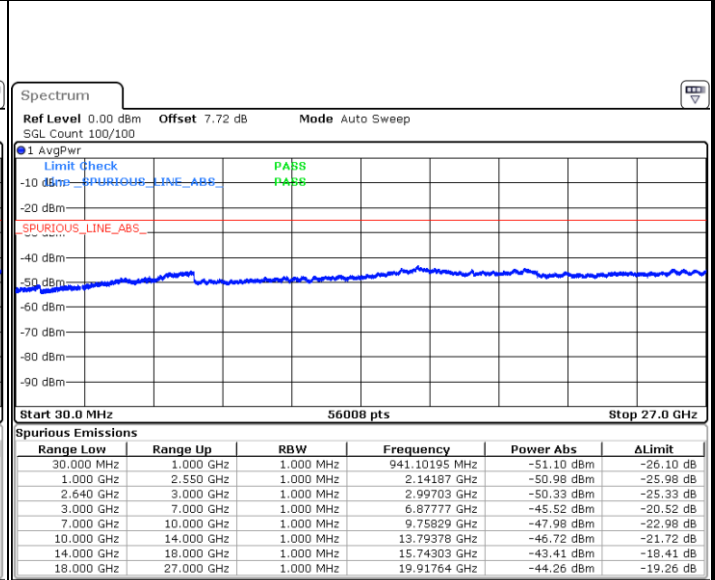

Middle Channel / 64QAM

Date: 24 APR 2018 11:24:34

Date: 24 APR 2018 11:25:28

Highest Channel / 64QAM

Date: 24 APR 2018 11:26:22

LTE Band 7 / 20MHz

Lowest Channel / 64QAM

Middle Channel / 64QAM

Date: 24 APR 2018 11:17:15

Date: 24 APR 2018 11:18:09

Highest Channel / 64QAM

Date: 24 APR 2018 11:19:04

LTE Band 38 / 5MHz

Lowest Channel / QPSK

Date: 24 APR 2018 22:32:48

Lowest Channel / 16QAM

Date: 24 APR 2018 22:33:36

Middle Channel / QPSK

Date: 24 APR 2018 22:36:57

Middle Channel / 16QAM

Date: 24 APR 2018 22:36:08

LTE Band 38 / 5MHz

Highest Channel / QPSK

Date: 24 APR 2018 22:37:46

Highest Channel / 16QAM

Date: 24 APR 2018 22:38:36

LTE Band 38 / 10MHz

Lowest Channel / QPSK

Date: 24 APR 2018 22:40:31

Lowest Channel / 16QAM

Date: 24 APR 2018 22:41:19

LTE Band 38 / 10MHz