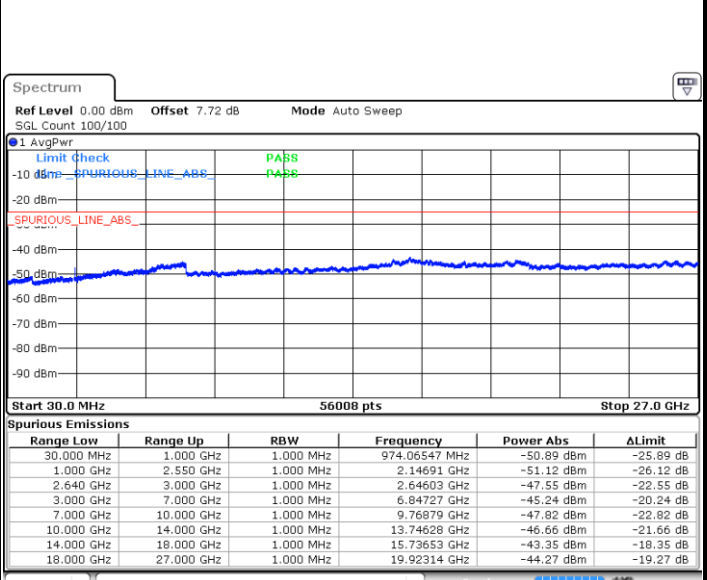

Date: 24 APR 2018 11:17:15

Date: 24 APR 2018 11:18:09

Highest Channel / 64QAM

Date: 24 APR 2018 11:19:04

LTE Band 38 / 5MHz

Lowest Channel / QPSK

Date: 24 APR 2018 22:32:48

Lowest Channel / 16QAM

Date: 24 APR 2018 22:33:36

Middle Channel / QPSK

Date: 24 APR 2018 22:36:57

Middle Channel / 16QAM

Date: 24 APR 2018 22:36:08

LTE Band 38 / 5MHz

Highest Channel / QPSK

Date: 24 APR 2018 22:37:46

Highest Channel / 16QAM

Date: 24 APR 2018 22:38:36

LTE Band 38 / 10MHz

Lowest Channel / QPSK

Date: 24 APR 2018 22:40:31

Lowest Channel / 16QAM

Date: 24 APR 2018 22:41:19

LTE Band 38 / 10MHz

Middle Channel / QPSK

Middle Channel / 16QAM

Date: 24 APR 2018 22:44:49

Date: 24 APR 2018 22:43:57

Highest Channel / QPSK

Highest Channel / 16QAM

Date: 24 APR 2018 22:45:40

Date: 24 APR 2018 22:46:28