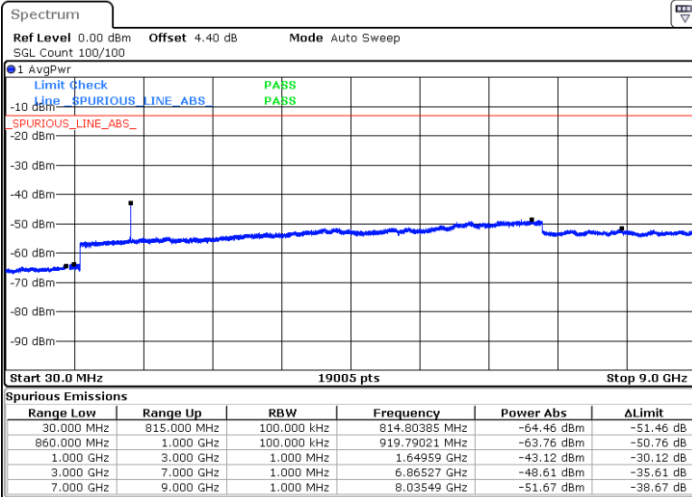

Highest Channel / 64QAM

Date: 23 APR 2018 16:20:11

LTE Band 5 / 5MHz

Lowest Channel / 64QAM

Middle Channel / 64QAM

Date: 23 APR 2018 16:24:41

Date: 23 APR 2018 16:25:35

Highest Channel / 64QAM

Date: 23 APR 2018 16:30:26

LTE Band 5 / 10MHz

Lowest Channel / 64QAM

Middle Channel / 64QAM

Date: 23 APR 2018 16:34:56

Date: 23 APR 2018 16:35:51

Highest Channel / 64QAM

Date: 23 APR 2018 16:40:41