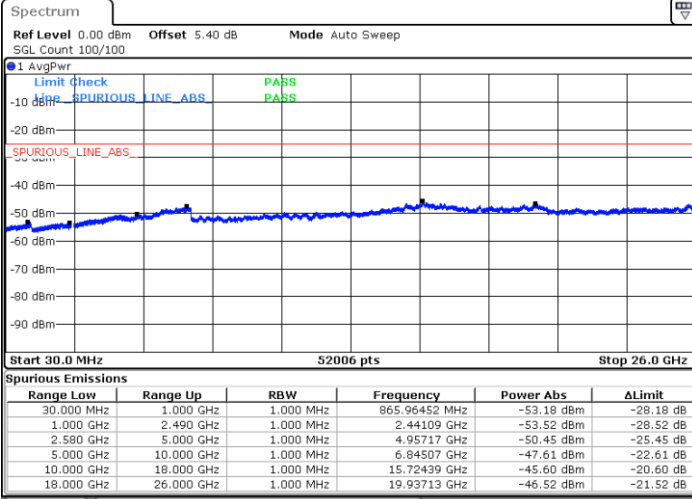

LTE Band 7 / 5MHz

Lowest Channel / QPSK

Lowest Channel / 16QAM

Date: 24 APR 2018 10:03:51

Date: 24 APR 2018 10:02:56

Middle Channel / QPSK

Middle Channel / 16QAM

Date: 24 APR 2018 10:04:45

Date: 24 APR 2018 10:05:39

LTE Band 7 / 5MHz

Highest Channel / QPSK

Highest Channel / 16QAM

Date: 24 APR 2018 10:13:28

Date: 24 APR 2018 10:12:34

LTE Band 7 / 10MHz

Lowest Channel / QPSK

Lowest Channel / 16QAM

Date: 24 APR 2018 10:20:33

Date: 24 APR 2018 10:19:39

LTE Band 7 / 10MHz

Middle Channel / QPSK

Middle Channel / 16QAM

Date: 24 APR 2018 10:21:28

Date: 24 APR 2018 10:22:22

Highest Channel / QPSK

Highest Channel / 16QAM

Date: 24 APR 2018 10:30:10

Date: 24 APR 2018 10:29:16

LTE Band 7 / 15MHz

Lowest Channel / QPSK

Lowest Channel / 16QAM

Date: 24 APR 2018 10:37:15