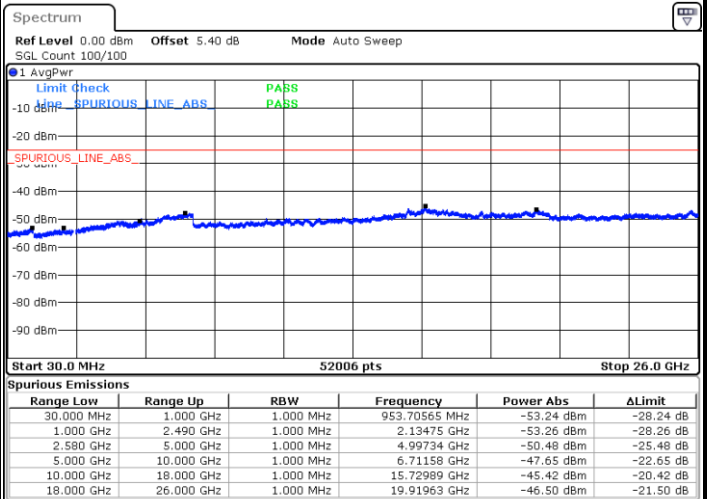

Lowest Channel / 16QAM

Date: 24 APR 2018 10:20:33

Date: 24 APR 2018 10:19:39

LTE Band 7 / 10MHz

Middle Channel / QPSK

Middle Channel / 16QAM

Date: 24 APR 2018 10:21:28

Date: 24 APR 2018 10:22:22

Highest Channel / QPSK

Highest Channel / 16QAM

Date: 24 APR 2018 10:30:10

Date: 24 APR 2018 10:29:16

LTE Band 7 / 15MHz

Lowest Channel / QPSK

Lowest Channel / 16QAM

Date: 24 APR 2018 10:37:15

Date: 24 APR 2018 10:36:21

Middle Channel / QPSK

Middle Channel / 16QAM

Date: 24 APR 2018 10:38:10

Date: 24 APR 2018 10:39:04

LTE Band7 / 15MHz

Highest Channel / QPSK

Highest Channel / 16QAM

Date: 24 APR 2018 10:46:52

Date: 24 APR 2018 10:45:58

LTE Band 7 / 20MHz

Lowest Channel / QPSK

Lowest Channel / 16QAM

Date: 24 APR 2018 10:53:57

Date: 24 APR 2018 10:53:03

LTE Band 7 / 20MHz