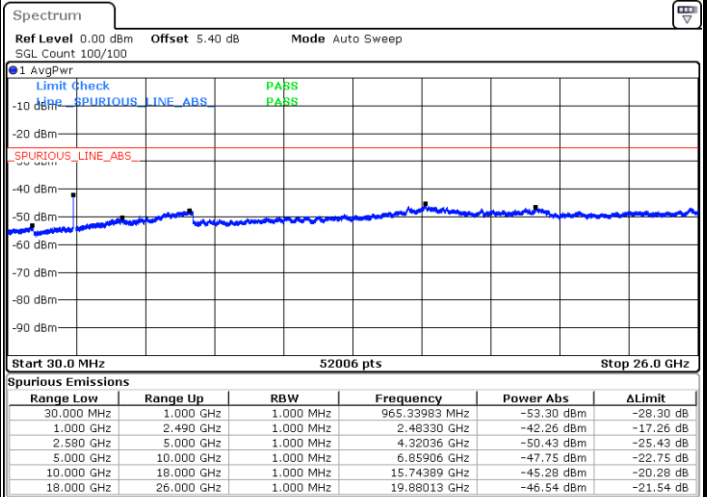

LTE Band 7 / 5MHz

Lowest Channel / QPSK

Lowest Channel / 16QAM

Date: 24 APR 2018 10:03:51

Date: 24 APR 2018 10:02:56

Middle Channel / QPSK

Middle Channel / 16QAM

Date: 24 APR 2018 10:04:45

Date: 24 APR 2018 10:05:39

LTE Band 7 / 5MHz

Highest Channel / QPSK

Highest Channel / 16QAM

Date: 24 APR 2018 10:13:28

Date: 24 APR 2018 10:12:34

LTE Band 7 / 10MHz

Lowest Channel / QPSK

Lowest Channel / 16QAM

Date: 24 APR 2018 10:20:33

Date: 24 APR 2018 10:19:39

LTE Band 7 / 10MHz

Middle Channel / QPSK

Middle Channel / 16QAM

Date: 24 APR 2018 10:21:28

Date: 24 APR 2018 10:22:22

Highest Channel / QPSK

Highest Channel / 16QAM

Date: 24 APR 2018 10:30:10

Date: 24 APR 2018 10:29:16

LTE Band 7 / 15MHz

Lowest Channel / QPSK

Lowest Channel / 16QAM

Date: 24 APR 2018 10:37:15