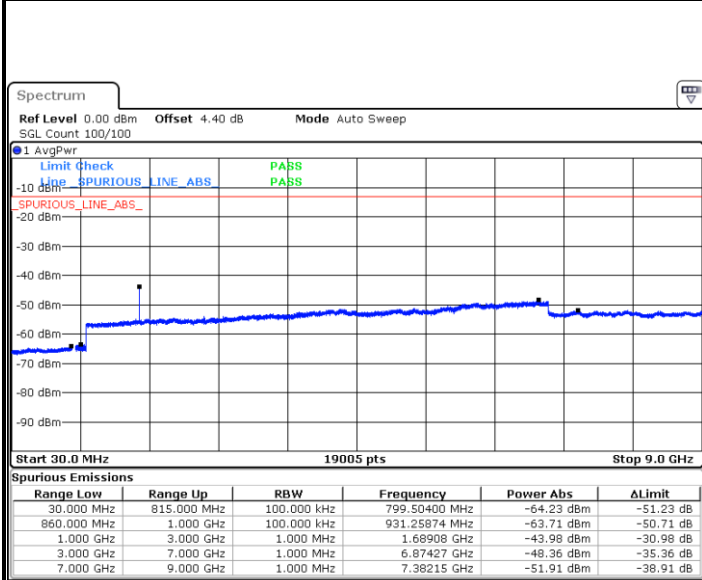

LTE Band 5 / 5MHz

Lowest Channel / QPSK

Lowest Channel / 16QAM

Date: 23 APR 2018 15:21:57

Date: 23 APR 2018 15:22:52

Middle Channel / QPSK

Middle Channel / 16QAM

Date: 23 APR 2018 15:24:27

Date: 23 APR 2018 15:25:21

LTE Band 5 / 5MHz

Highest Channel / QPSK

Date: 23 APR 2018 15:33:27

Highest Channel / 16QAM

Date: 23 APR 2018 15:34:21

LTE Band 5 / 10MHz

Lowest Channel / QPSK

Date: 23 APR 2018 15:42:27

Lowest Channel / 16QAM

Date: 23 APR 2018 15:43:22

LTE Band 5 / 10MHz

Middle Channel / QPSK

Middle Channel / 16QAM

Date: 23 APR 2018 15:44:57

Date: 23 APR 2018 15:45:52

Highest Channel / QPSK

Highest Channel / 16QAM

Date: 23 APR 2018 15:53:57

Date: 23 APR 2018 15:54:52

LTE Band 5 / 1.4MHz

Lowest Channel / 64QAM

Middle Channel / 64QAM

Date: 23 APR 2018 16:04:11