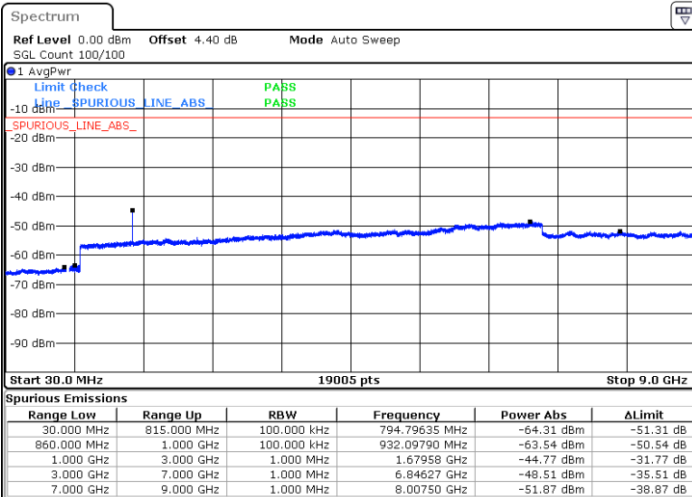

Highest Channel / 64QAM

Date: 23 APR 2018 16:20:11

LTE Band 5 / 5MHz

Lowest Channel / 64QAM

Middle Channel / 64QAM

Date: 23 APR 2018 16:24:41

Date: 23 APR 2018 16:25:35

Highest Channel / 64QAM

Date: 23 APR 2018 16:30:26

LTE Band 5 / 10MHz

Lowest Channel / 64QAM

Middle Channel / 64QAM

Date: 23 APR 2018 16:34:56

Date: 23 APR 2018 16:35:51

Highest Channel / 64QAM

Date: 23 APR 2018 16:40:41

LTE Band 7 / 5MHz

Lowest Channel / QPSK

Lowest Channel / 16QAM

Date: 24 APR 2018 10:03:51

Date: 24 APR 2018 10:02:56

Middle Channel / QPSK

Middle Channel / 16QAM

Date: 24 APR 2018 10:04:45

Date: 24 APR 2018 10:05:39

LTE Band 7 / 5MHz

Highest Channel / QPSK

Highest Channel / 16QAM

Date: 24 APR 2018 10:13:28

Date: 24 APR 2018 10:12:34

LTE Band 7 / 10MHz

Lowest Channel / QPSK