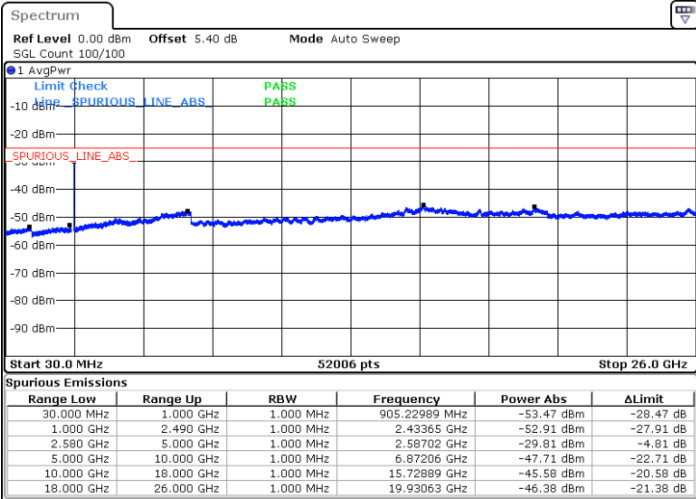

Date: 24 APR 2018 10:46:52

Date: 24 APR 2018 10:45:58

LTE Band 7 / 20MHz

Lowest Channel / QPSK

Lowest Channel / 16QAM

Date: 24 APR 2018 10:53:57

Date: 24 APR 2018 10:53:03

LTE Band 7 / 20MHz

Middle Channel / QPSK

Middle Channel / 16QAM

Date: 24 APR 2018 10:54:52

Date: 24 APR 2018 10:55:46

Highest Channel / QPSK

Highest Channel / 16QAM

Date: 24 APR 2018 11:03:34

Date: 24 APR 2018 11:02:40

LTE Band 7 / 5MHz

Lowest Channel / 64QAM

Middle Channel / 64QAM

Date: 24 APR 2018 11:39:09

Date: 24 APR 2018 11:40:03

Highest Channel / 64QAM

Date: 24 APR 2018 11:40:57

LTE Band 7 / 10MHz

Lowest Channel / 64QAM

Middle Channel / 64QAM

Date: 24 APR 2018 11:27:17

Date: 24 APR 2018 11:28:11

Highest Channel / 64QAM

Date: 24 APR 2018 11:29:06

LTE Band 7 / 15MHz

Lowest Channel / 64QAM