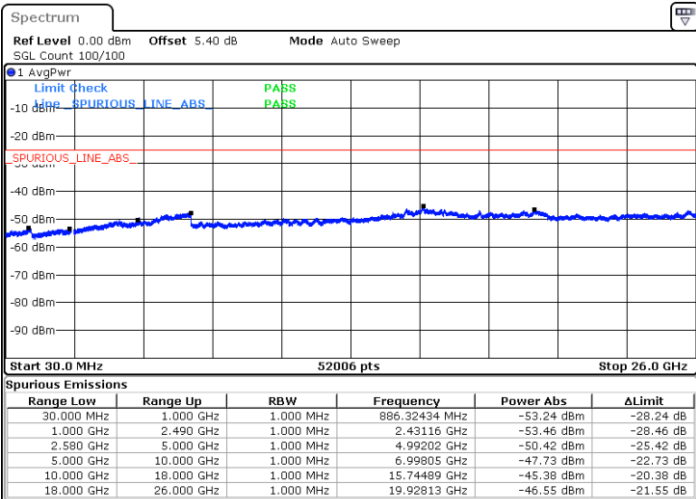

Lowest Channel / 16QAM

Date: 24 APR 2018 10:20:33

Date: 24 APR 2018 10:19:39

LTE Band 7 / 10MHz

Middle Channel / QPSK

Middle Channel / 16QAM

Date: 24 APR 2018 10:21:28

Date: 24 APR 2018 10:22:22

Highest Channel / QPSK

Highest Channel / 16QAM

Date: 24 APR 2018 10:30:10

Date: 24 APR 2018 10:29:16

LTE Band 7 / 15MHz

Lowest Channel / QPSK

Lowest Channel / 16QAM

Date: 24 APR 2018 10:37:15

Date: 24 APR 2018 10:36:21

Middle Channel / QPSK

Middle Channel / 16QAM

Date: 24 APR 2018 10:38:10

Date: 24 APR 2018 10:39:04

LTE Band7 / 15MHz

Highest Channel / QPSK

Highest Channel / 16QAM

Date: 24 APR 2018 10:46:52

Date: 24 APR 2018 10:45:58

LTE Band 7 / 20MHz

Lowest Channel / QPSK

Lowest Channel / 16QAM

Date: 24 APR 2018 10:53:57

Date: 24 APR 2018 10:53:03

LTE Band 7 / 20MHz