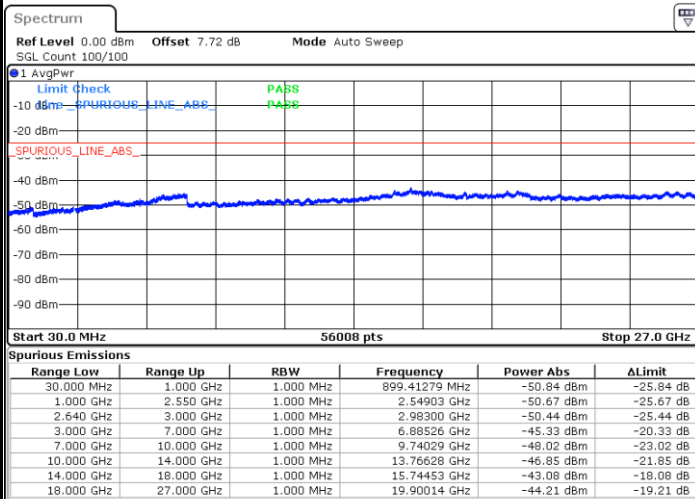

LTE Band 38 / 15MHz

Lowest Channel / QPSK

Lowest Channel / 16QAM

Date: 24 APR 2018 22:48:08

Date: 24 APR 2018 22:48:58

Middle Channel / QPSK

Middle Channel / 16QAM

Date: 24 APR 2018 22:52:39

Date: 24 APR 2018 22:51:27

LTE Band 38 / 15MHz

Highest Channel / QPSK

Date: 24 APR 2018 22:53:45

Highest Channel / 16QAM

Date: 24 APR 2018 22:54:33

LTE Band 38 / 20MHz

Lowest Channel / QPSK

Date: 24 APR 2018 22:56:46

Lowest Channel / 16QAM

Date: 24 APR 2018 22:58:06

LTE Band 38 / 20MHz

Middle Channel / QPSK

Middle Channel / 16QAM

Date: 24 APR 2018 23:02:36

Date: 24 APR 2018 23:01:04

Highest Channel / QPSK

Highest Channel / 16QAM

Date: 24 APR 2018 23:03:51

Date: 24 APR 2018 23:05:25

LTE Band 38 / 5MHz

Lowest Channel / 64QAM

Middle Channel / 64QAM

Date: 24 APR 2018 22:34:26