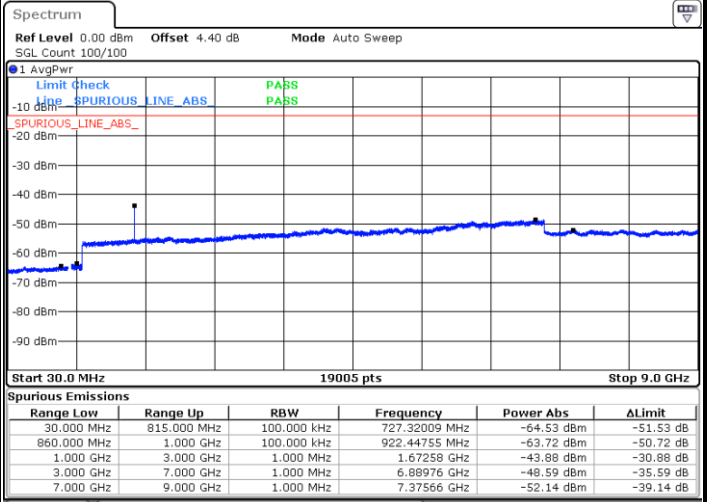

Date: 23 APR 2018 15:42:27

Lowest Channel / 16QAM

Date: 23 APR 2018 15:43:22

LTE Band 5 / 10MHz

Middle Channel / QPSK

Middle Channel / 16QAM

Date: 23 APR 2018 15:44:57

Date: 23 APR 2018 15:45:52

Highest Channel / QPSK

Highest Channel / 16QAM

Date: 23 APR 2018 15:53:57

Date: 23 APR 2018 15:54:52

LTE Band 5 / 1.4MHz

Lowest Channel / 64QAM

Middle Channel / 64QAM

Date: 23 APR 2018 16:04:11

Date: 23 APR 2018 16:05:05

Highest Channel / 64QAM

Date: 23 APR 2018 16:09:56

LTE Band 5 / 3MHz

Lowest Channel / 64QAM

Middle Channel / 64QAM

Date: 23 APR 2018 16:14:26

Date: 23 APR 2018 16:15:21

Highest Channel / 64QAM

Date: 23 APR 2018 16:20:11

LTE Band 5 / 5MHz

Lowest Channel / 64QAM

Middle Channel / 64QAM

Date: 23 APR 2018 16:24:41

Date: 23 APR 2018 16:25:35

Highest Channel / 64QAM