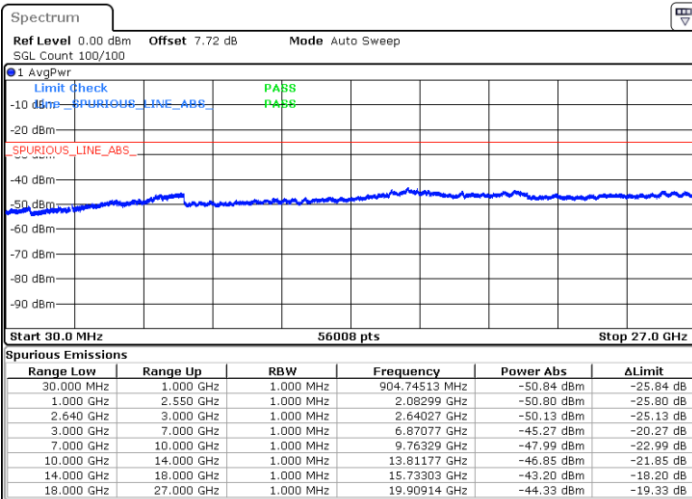

Date: 24 APR 2018 22:51:27

LTE Band 38 / 15MHz

Highest Channel / QPSK

Date: 24 APR 2018 22:53:45

Highest Channel / 16QAM

Date: 24 APR 2018 22:54:33

LTE Band 38 / 20MHz

Lowest Channel / QPSK

Date: 24 APR 2018 22:56:46

Lowest Channel / 16QAM

Date: 24 APR 2018 22:58:06

LTE Band 38 / 20MHz

Middle Channel / QPSK

Middle Channel / 16QAM

Date: 24 APR 2018 23:02:36

Date: 24 APR 2018 23:01:04

Highest Channel / QPSK

Highest Channel / 16QAM

Date: 24 APR 2018 23:03:51

Date: 24 APR 2018 23:05:25

LTE Band 38 / 5MHz

Lowest Channel / 64QAM

Middle Channel / 64QAM

Date: 24 APR 2018 22:34:26

Date: 24 APR 2018 22:35:15

Highest Channel / 64QAM

Date: 24 APR 2018 22:39:35

LTE Band 38 / 10MHz

Lowest Channel / 64QAM

Middle Channel / 64QAM

Date: 24 APR 2018 22:42:09

Date: 24 APR 2018 22:43:04