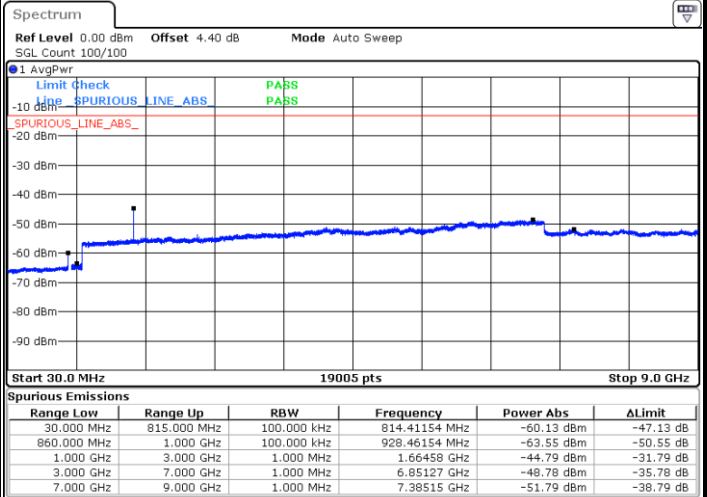

Highest Channel / 64QAM

Date: 23 APR 2018 16:20:11

LTE Band 5 / 5MHz

Lowest Channel / 64QAM

Middle Channel / 64QAM

Date: 23 APR 2018 16:24:41

Date: 23 APR 2018 16:25:35

Highest Channel / 64QAM

Date: 23 APR 2018 16:30:26

LTE Band 5 / 10MHz

Lowest Channel / 64QAM

Middle Channel / 64QAM

Date: 23 APR 2018 16:34:56

Date: 23 APR 2018 16:35:51

Highest Channel / 64QAM

Date: 23 APR 2018 16:40:41

LTE Band 7 / 5MHz

Lowest Channel / QPSK

Lowest Channel / 16QAM

Date: 24 APR 2018 10:03:51

Date: 24 APR 2018 10:02:56

Middle Channel / QPSK

Middle Channel / 16QAM

Date: 24 APR 2018 10:04:45