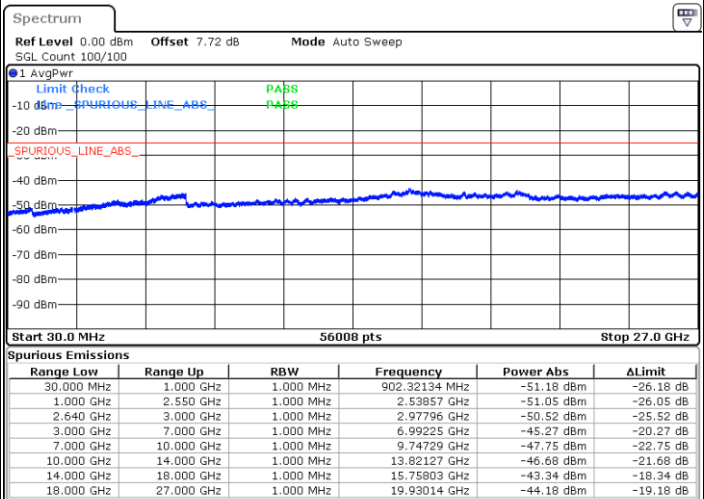

LTE Band 38 / 15MHz

Lowest Channel / QPSK

Lowest Channel / 16QAM

Date: 24 APR 2018 22:48:08

Date: 24 APR 2018 22:48:58

Middle Channel / QPSK

Middle Channel / 16QAM

Date: 24 APR 2018 22:52:39

Date: 24 APR 2018 22:51:27

LTE Band 38 / 15MHz

Highest Channel / QPSK

Date: 24 APR 2018 22:53:45

Highest Channel / 16QAM

Date: 24 APR 2018 22:54:33

LTE Band 38 / 20MHz

Lowest Channel / QPSK

Date: 24 APR 2018 22:56:46

Lowest Channel / 16QAM

Date: 24 APR 2018 22:58:06

LTE Band 38 / 20MHz

Middle Channel / QPSK

Middle Channel / 16QAM

Date: 24 APR 2018 23:02:36

Date: 24 APR 2018 23:01:04

Highest Channel / QPSK

Highest Channel / 16QAM

Date: 24 APR 2018 23:03:51

Date: 24 APR 2018 23:05:25

LTE Band 38 / 5MHz

Lowest Channel / 64QAM

Middle Channel / 64QAM

Date: 24 APR 2018 22:34:26