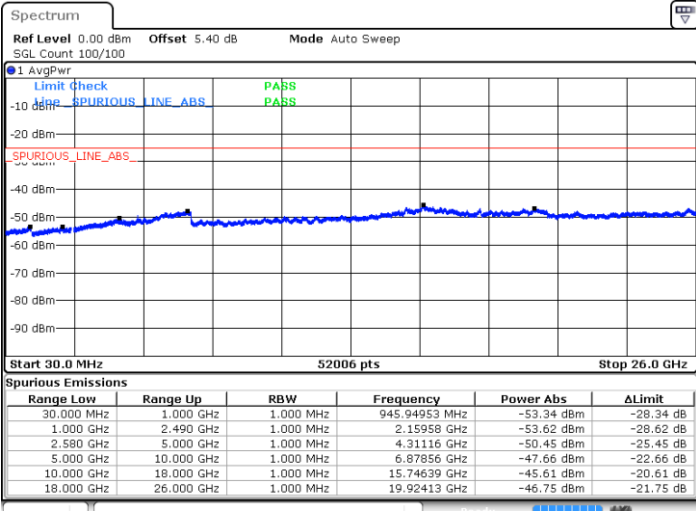

Date: 23 APR 2018 16:30:26

LTE Band 5 / 10MHz

Lowest Channel / 64QAM

Middle Channel / 64QAM

Date: 23 APR 2018 16:34:56

Date: 23 APR 2018 16:35:51

Highest Channel / 64QAM

Date: 23 APR 2018 16:40:41

LTE Band 7 / 5MHz

Lowest Channel / QPSK

Lowest Channel / 16QAM

Date: 24 APR 2018 10:03:51

Date: 24 APR 2018 10:02:56

Middle Channel / QPSK

Middle Channel / 16QAM

Date: 24 APR 2018 10:04:45