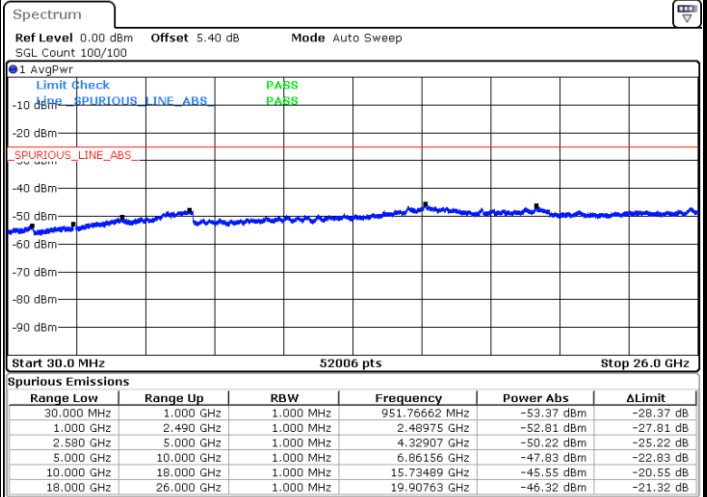

Lowest Channel / 64QAM

Middle Channel / 64QAM

Date: 24 APR 2018 11:27:17

Date: 24 APR 2018 11:28:11

Highest Channel / 64QAM

Date: 24 APR 2018 11:29:06

LTE Band 7 / 15MHz

Lowest Channel / 64QAM

Middle Channel / 64QAM

Date: 24 APR 2018 11:24:34

Date: 24 APR 2018 11:25:28

Highest Channel / 64QAM

Date: 24 APR 2018 11:26:22

LTE Band 7 / 20MHz

Lowest Channel / 64QAM

Middle Channel / 64QAM

Date: 24 APR 2018 11:17:15

Date: 24 APR 2018 11:18:09

Highest Channel / 64QAM

Date: 24 APR 2018 11:19:04

LTE Band 38 / 5MHz

Lowest Channel / QPSK

Date: 24 APR 2018 22:32:48

Lowest Channel / 16QAM