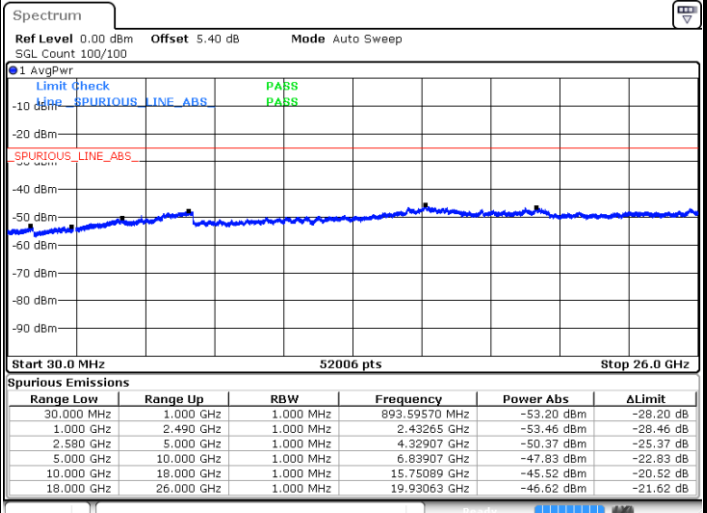

Date: 23 APR 2018 16:30:26

LTE Band 5 / 10MHz

Lowest Channel / 64QAM

Middle Channel / 64QAM

Date: 23 APR 2018 16:34:56

Date: 23 APR 2018 16:35:51

Highest Channel / 64QAM

Date: 23 APR 2018 16:40:41

LTE Band 7 / 5MHz

Lowest Channel / QPSK

Lowest Channel / 16QAM

Date: 24 APR 2018 10:03:51

Date: 24 APR 2018 10:02:56

Middle Channel / QPSK

Middle Channel / 16QAM

Date: 24 APR 2018 10:04:45

Date: 24 APR 2018 10:05:39

LTE Band 7 / 5MHz

Highest Channel / QPSK

Highest Channel / 16QAM

Date: 24 APR 2018 10:13:28

Date: 24 APR 2018 10:12:34

LTE Band 7 / 10MHz

Lowest Channel / QPSK