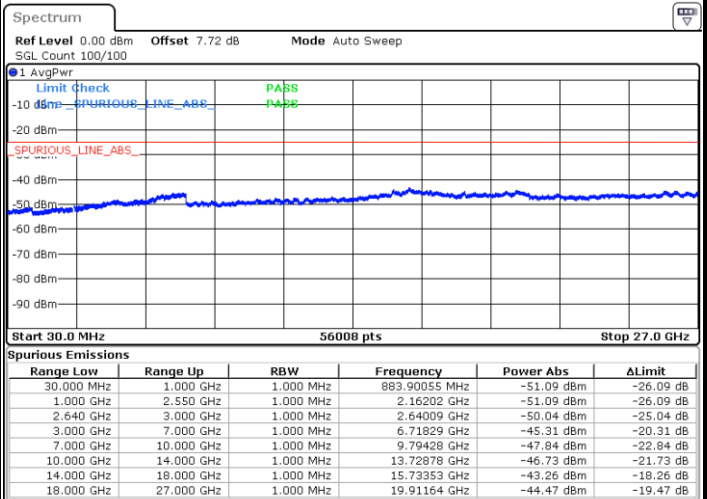

Date: 24 APR 2018 22:51:27

LTE Band 38 / 15MHz

Highest Channel / QPSK

Date: 24 APR 2018 22:53:45

Highest Channel / 16QAM

Date: 24 APR 2018 22:54:33

LTE Band 38 / 20MHz

Lowest Channel / QPSK

Date: 24 APR 2018 22:56:46

Lowest Channel / 16QAM

Date: 24 APR 2018 22:58:06

LTE Band 38 / 20MHz

Middle Channel / QPSK

Middle Channel / 16QAM

Date: 24 APR 2018 23:02:36

Date: 24 APR 2018 23:01:04

Highest Channel / QPSK

Highest Channel / 16QAM

Date: 24 APR 2018 23:03:51

Date: 24 APR 2018 23:05:25

LTE Band 38 / 5MHz

Lowest Channel / 64QAM

Middle Channel / 64QAM

Date: 24 APR 2018 22:34:26

Date: 24 APR 2018 22:35:15

Highest Channel / 64QAM

Date: 24 APR 2018 22:39:35

LTE Band 38 / 10MHz

Lowest Channel / 64QAM

Middle Channel / 64QAM

Date: 24 APR 2018 22:42:09

Date: 24 APR 2018 22:43:04