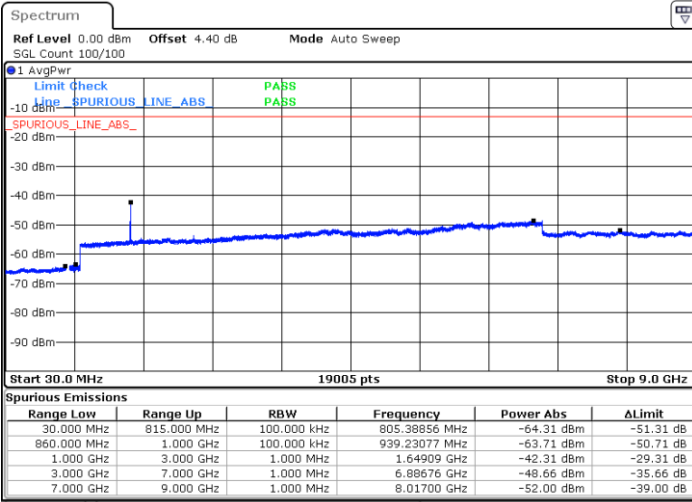

LTE Band 5 / 5MHz

Lowest Channel / QPSK

Lowest Channel / 16QAM

Date: 23 APR 2018 15:21:57

Date: 23 APR 2018 15:22:52

Middle Channel / QPSK

Middle Channel / 16QAM

Date: 23 APR 2018 15:24:27

Date: 23 APR 2018 15:25:21

LTE Band 5 / 5MHz

Highest Channel / QPSK

Date: 23 APR 2018 15:33:27

Highest Channel / 16QAM

Date: 23 APR 2018 15:34:21

LTE Band 5 / 10MHz

Lowest Channel / QPSK