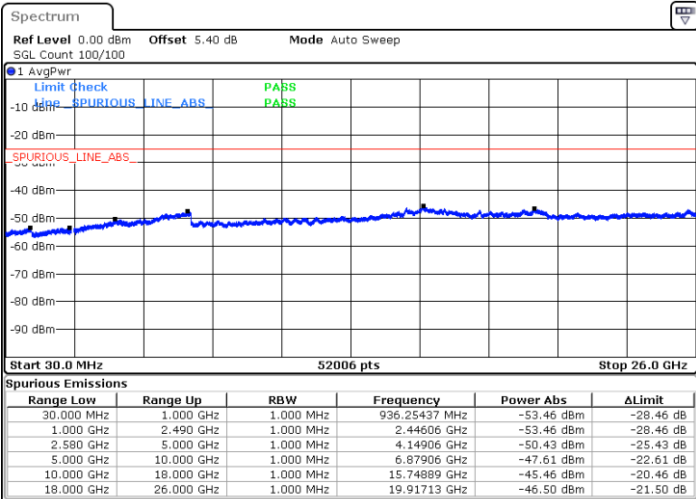

LTE Band 7 / 5MHz

Lowest Channel / 64QAM

Middle Channel / 64QAM

Date: 24 APR 2018 11:39:09

Date: 24 APR 2018 11:40:03

Highest Channel / 64QAM

Date: 24 APR 2018 11:40:57

LTE Band 7 / 10MHz

Lowest Channel / 64QAM

Middle Channel / 64QAM

Date: 24 APR 2018 11:27:17

Date: 24 APR 2018 11:28:11

Highest Channel / 64QAM

Date: 24 APR 2018 11:29:06

LTE Band 7 / 15MHz

Lowest Channel / 64QAM

Middle Channel / 64QAM

Date: 24 APR 2018 11:24:34

Date: 24 APR 2018 11:25:28

Highest Channel / 64QAM

Date: 24 APR 2018 11:26:22

LTE Band 7 / 20MHz

Lowest Channel / 64QAM

Middle Channel / 64QAM