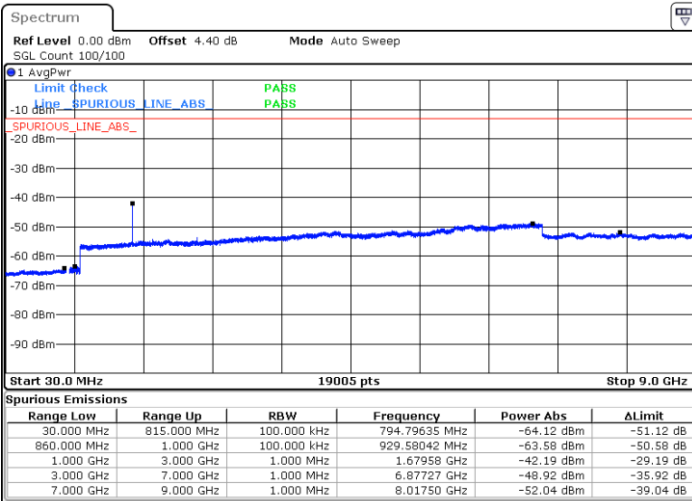

Date: 23 APR 2018 15:25:21

LTE Band 5 / 5MHz

Highest Channel / QPSK

Date: 23 APR 2018 15:33:27

Highest Channel / 16QAM

Date: 23 APR 2018 15:34:21

LTE Band 5 / 10MHz

Lowest Channel / QPSK

Date: 23 APR 2018 15:42:27

Lowest Channel / 16QAM

Date: 23 APR 2018 15:43:22

LTE Band 5 / 10MHz

Middle Channel / QPSK

Middle Channel / 16QAM

Date: 23 APR 2018 15:44:57

Date: 23 APR 2018 15:45:52

Highest Channel / QPSK

Highest Channel / 16QAM

Date: 23 APR 2018 15:53:57

Date: 23 APR 2018 15:54:52

LTE Band 5 / 1.4MHz

Lowest Channel / 64QAM

Middle Channel / 64QAM

Date: 23 APR 2018 16:04:11