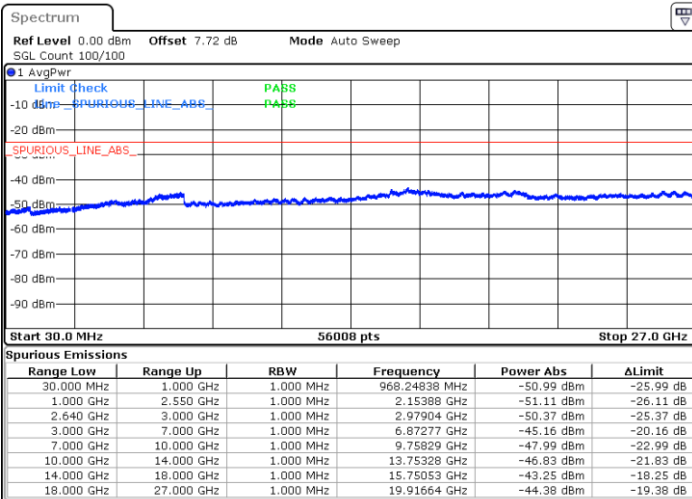

Highest Channel / QPSK

Highest Channel / 16QAM

Date: 24 APR 2018 23:03:51

Date: 24 APR 2018 23:05:25

LTE Band 38 / 5MHz

Lowest Channel / 64QAM

Middle Channel / 64QAM

Date: 24 APR 2018 22:34:26

Date: 24 APR 2018 22:35:15

Highest Channel / 64QAM

Date: 24 APR 2018 22:39:35

LTE Band 38 / 10MHz

Lowest Channel / 64QAM

Middle Channel / 64QAM

Date: 24 APR 2018 22:42:09

Date: 24 APR 2018 22:43:04

Highest Channel / 64QAM

Date: 24 APR 2018 22:47:16