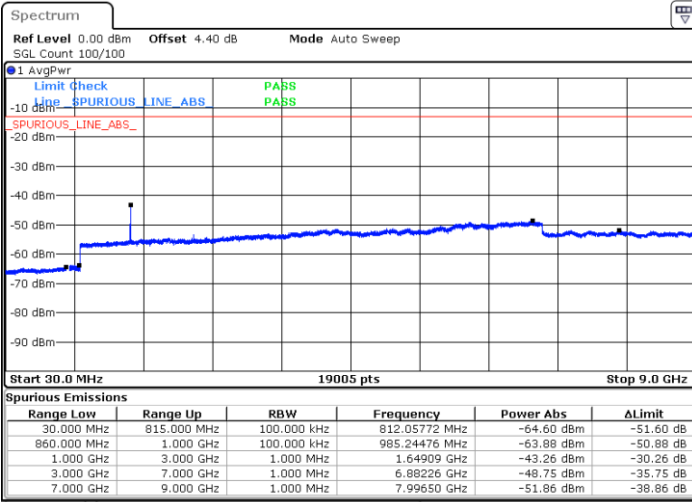

Date: 23 APR 2018 16:05:05

Highest Channel / 64QAM

Date: 23 APR 2018 16:09:56

LTE Band 5 / 3MHz

Lowest Channel / 64QAM

Middle Channel / 64QAM

Date: 23 APR 2018 16:14:26

Date: 23 APR 2018 16:15:21

Highest Channel / 64QAM

Date: 23 APR 2018 16:20:11

LTE Band 5 / 5MHz

Lowest Channel / 64QAM

Middle Channel / 64QAM

Date: 23 APR 2018 16:24:41

Date: 23 APR 2018 16:25:35

Highest Channel / 64QAM

Date: 23 APR 2018 16:30:26

LTE Band 5 / 10MHz

Lowest Channel / 64QAM

Middle Channel / 64QAM

Date: 23 APR 2018 16:34:56

Date: 23 APR 2018 16:35:51

Highest Channel / 64QAM

Date: 23 APR 2018 16:40:41