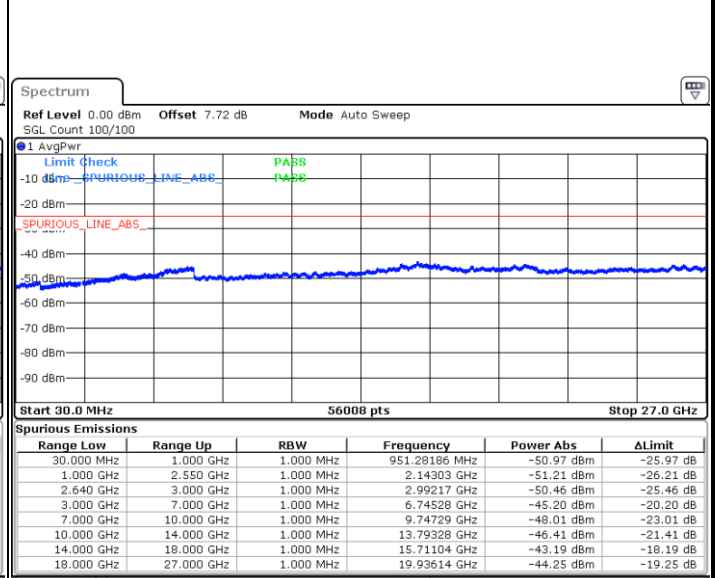

Middle Channel / 64QAM

Date: 24 APR 2018 11:24:34

Date: 24 APR 2018 11:25:28

Highest Channel / 64QAM

Date: 24 APR 2018 11:26:22

LTE Band 7 / 20MHz

Lowest Channel / 64QAM

Middle Channel / 64QAM

Date: 24 APR 2018 11:17:15

Date: 24 APR 2018 11:18:09

Highest Channel / 64QAM

Date: 24 APR 2018 11:19:04

LTE Band 38 / 5MHz

Lowest Channel / QPSK

Date: 24 APR 2018 22:32:48

Lowest Channel / 16QAM

Date: 24 APR 2018 22:33:36

Middle Channel / QPSK

Date: 24 APR 2018 22:36:57

Middle Channel / 16QAM

Date: 24 APR 2018 22:36:08

LTE Band 38 / 5MHz

Highest Channel / QPSK

Date: 24 APR 2018 22:37:46

Highest Channel / 16QAM

Date: 24 APR 2018 22:38:36

LTE Band 38 / 10MHz

Lowest Channel / QPSK

Date: 24 APR 2018 22:40:31

Lowest Channel / 16QAM

Date: 24 APR 2018 22:41:19

LTE Band 38 / 10MHz