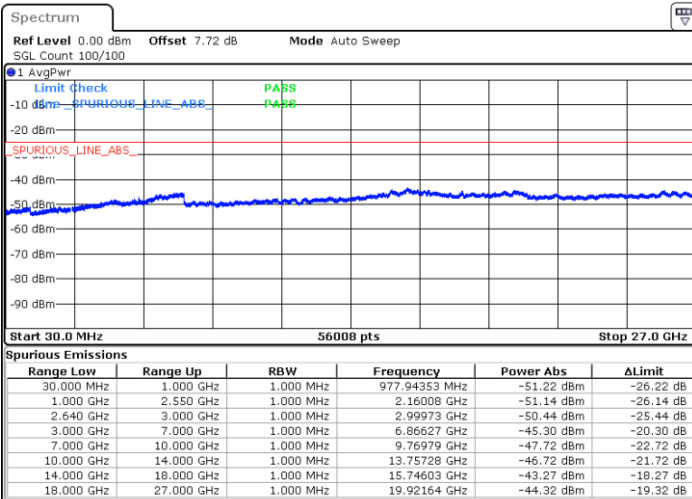

Highest Channel / 16QAM

Date: 24 APR 2018 22:38:36

LTE Band 38 / 10MHz

Lowest Channel / QPSK

Date: 24 APR 2018 22:40:31

Lowest Channel / 16QAM

Date: 24 APR 2018 22:41:19

LTE Band 38 / 10MHz

Middle Channel / QPSK

Middle Channel / 16QAM

Date: 24 APR 2018 22:44:49

Date: 24 APR 2018 22:43:57

Highest Channel / QPSK

Highest Channel / 16QAM

Date: 24 APR 2018 22:45:40

Date: 24 APR 2018 22:46:28

LTE Band 38 / 15MHz

Lowest Channel / QPSK

Lowest Channel / 16QAM

Date: 24 APR 2018 22:48:08

Date: 24 APR 2018 22:48:58

Middle Channel / QPSK

Middle Channel / 16QAM

Date: 24 APR 2018 22:52:39

Date: 24 APR 2018 22:51:27

LTE Band 38 / 15MHz

Highest Channel / QPSK

Date: 24 APR 2018 22:53:45

Highest Channel / 16QAM

Date: 24 APR 2018 22:54:33

LTE Band 38 / 20MHz

Lowest Channel / QPSK