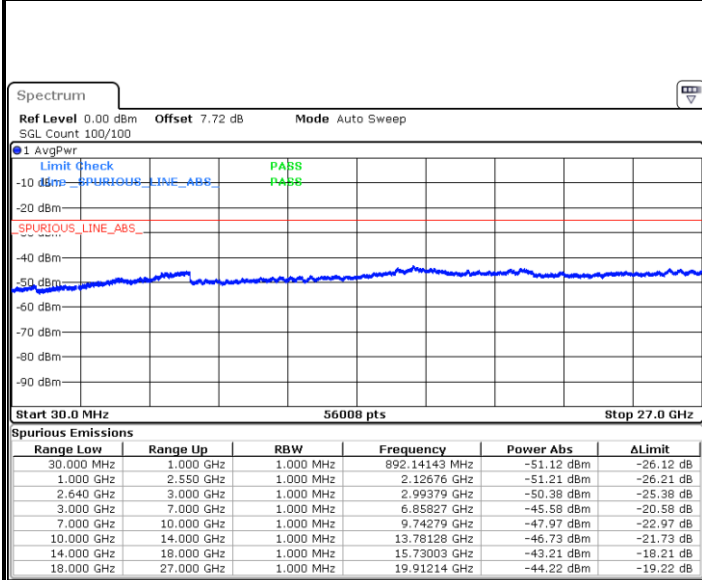

Date: 24 APR 2018 11:17:15

Date: 24 APR 2018 11:18:09

Highest Channel / 64QAM

Date: 24 APR 2018 11:19:04

LTE Band 38 / 5MHz

Lowest Channel / QPSK

Date: 24 APR 2018 22:32:48

Lowest Channel / 16QAM

Date: 24 APR 2018 22:33:36

Middle Channel / QPSK

Date: 24 APR 2018 22:36:57

Middle Channel / 16QAM

Date: 24 APR 2018 22:36:08

LTE Band 38 / 5MHz

Highest Channel / QPSK

Date: 24 APR 2018 22:37:46

Highest Channel / 16QAM

Date: 24 APR 2018 22:38:36

LTE Band 38 / 10MHz

Lowest Channel / QPSK

Date: 24 APR 2018 22:40:31

Lowest Channel / 16QAM

Date: 24 APR 2018 22:41:19

LTE Band 38 / 10MHz