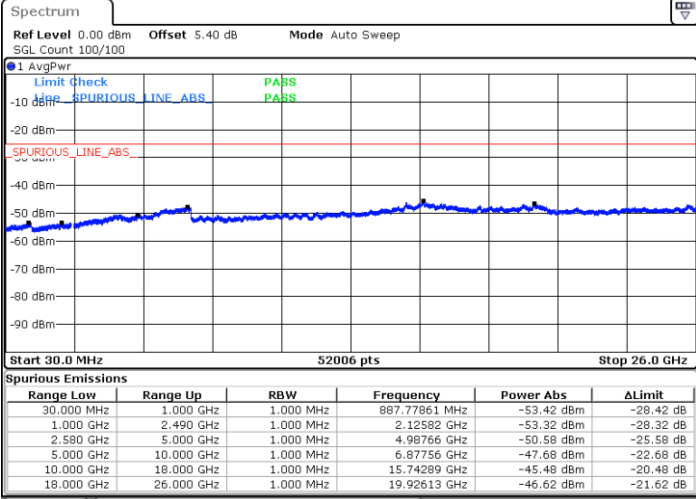

Date: 24 APR 2018 10:46:52

Date: 24 APR 2018 10:45:58

LTE Band 7 / 20MHz

Lowest Channel / QPSK

Lowest Channel / 16QAM

Date: 24 APR 2018 10:53:57

Date: 24 APR 2018 10:53:03

LTE Band 7 / 20MHz

Middle Channel / QPSK

Middle Channel / 16QAM

Date: 24 APR 2018 10:54:52

Date: 24 APR 2018 10:55:46

Highest Channel / QPSK

Highest Channel / 16QAM

Date: 24 APR 2018 11:03:34

Date: 24 APR 2018 11:02:40

LTE Band 7 / 5MHz

Lowest Channel / 64QAM

Middle Channel / 64QAM

Date: 24 APR 2018 11:39:09

Date: 24 APR 2018 11:40:03

Highest Channel / 64QAM

Date: 24 APR 2018 11:40:57

LTE Band 7 / 10MHz

Lowest Channel / 64QAM

Middle Channel / 64QAM

Date: 24 APR 2018 11:27:17

Date: 24 APR 2018 11:28:11

Highest Channel / 64QAM

Date: 24 APR 2018 11:29:06

LTE Band 7 / 15MHz

Lowest Channel / 64QAM