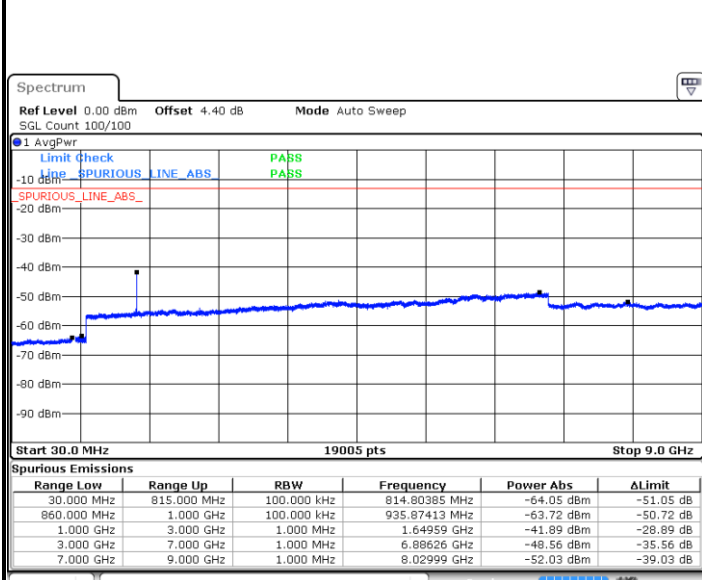

LTE Band 5 / 5MHz

Lowest Channel / QPSK

Lowest Channel / 16QAM

Date: 23 APR 2018 15:21:57

Date: 23 APR 2018 15:22:52

Middle Channel / QPSK

Middle Channel / 16QAM

Date: 23 APR 2018 15:24:27

Date: 23 APR 2018 15:25:21

LTE Band 5 / 5MHz

Highest Channel / QPSK

Date: 23 APR 2018 15:33:27

Highest Channel / 16QAM

Date: 23 APR 2018 15:34:21

LTE Band 5 / 10MHz

Lowest Channel / QPSK

Date: 23 APR 2018 15:42:27

Lowest Channel / 16QAM

Date: 23 APR 2018 15:43:22

LTE Band 5 / 10MHz

Middle Channel / QPSK

Middle Channel / 16QAM

Date: 23 APR 2018 15:44:57

Date: 23 APR 2018 15:45:52

Highest Channel / QPSK

Highest Channel / 16QAM

Date: 23 APR 2018 15:53:57

Date: 23 APR 2018 15:54:52

LTE Band 5 / 1.4MHz

Lowest Channel / 64QAM

Middle Channel / 64QAM

Date: 23 APR 2018 16:04:11