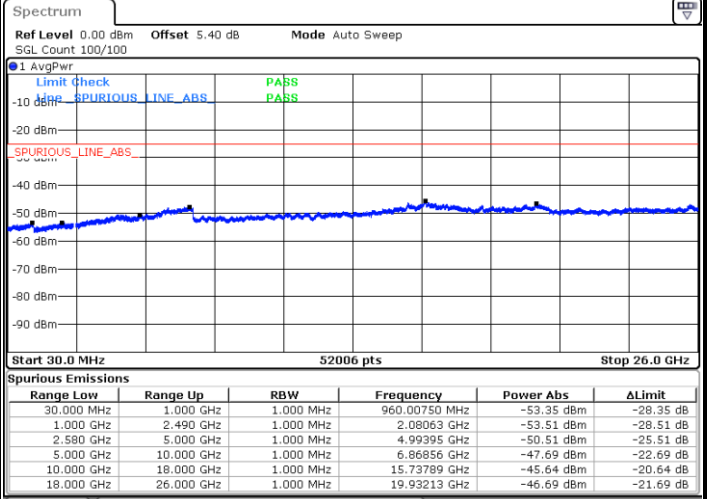

Date: 24 APR 2018 10:46:52

Date: 24 APR 2018 10:45:58

LTE Band 7 / 20MHz

Lowest Channel / QPSK

Lowest Channel / 16QAM

Date: 24 APR 2018 10:53:57

Date: 24 APR 2018 10:53:03

LTE Band 7 / 20MHz

Middle Channel / QPSK

Middle Channel / 16QAM

Date: 24 APR 2018 10:54:52

Date: 24 APR 2018 10:55:46

Highest Channel / QPSK

Highest Channel / 16QAM

Date: 24 APR 2018 11:03:34

Date: 24 APR 2018 11:02:40

LTE Band 7 / 5MHz

Lowest Channel / 64QAM

Middle Channel / 64QAM

Date: 24 APR 2018 11:39:09

Date: 24 APR 2018 11:40:03

Highest Channel / 64QAM

Date: 24 APR 2018 11:40:57

LTE Band 7 / 10MHz