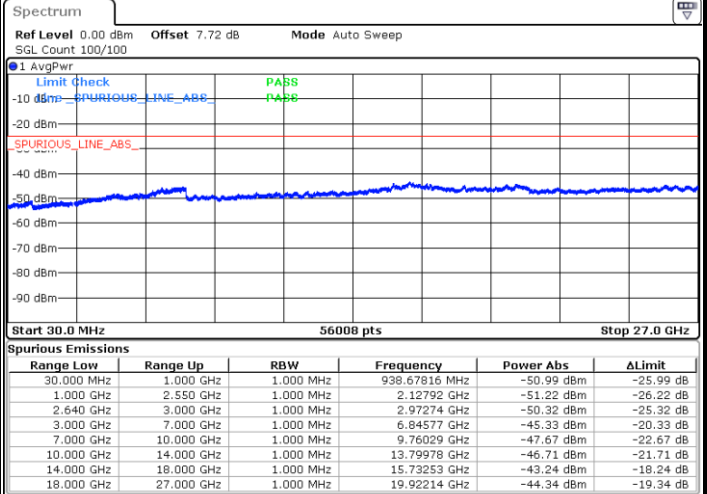

Date: 24 APR 2018 22:51:27

LTE Band 38 / 15MHz

Highest Channel / QPSK

Date: 24 APR 2018 22:53:45

Highest Channel / 16QAM

Date: 24 APR 2018 22:54:33

LTE Band 38 / 20MHz

Lowest Channel / QPSK

Date: 24 APR 2018 22:56:46

Lowest Channel / 16QAM

Date: 24 APR 2018 22:58:06

LTE Band 38 / 20MHz

Middle Channel / QPSK

Middle Channel / 16QAM

Date: 24 APR 2018 23:02:36

Date: 24 APR 2018 23:01:04

Highest Channel / QPSK

Highest Channel / 16QAM

Date: 24 APR 2018 23:03:51

Date: 24 APR 2018 23:05:25

LTE Band 38 / 5MHz

Lowest Channel / 64QAM

Middle Channel / 64QAM

Date: 24 APR 2018 22:34:26

Date: 24 APR 2018 22:35:15

Highest Channel / 64QAM

Date: 24 APR 2018 22:39:35

LTE Band 38 / 10MHz

Lowest Channel / 64QAM

Middle Channel / 64QAM

Date: 24 APR 2018 22:42:09

Date: 24 APR 2018 22:43:04