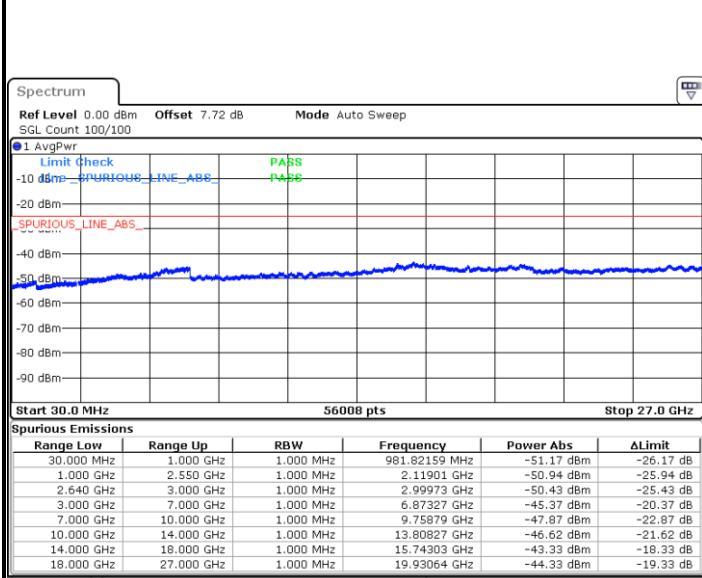

Middle Channel / 64QAM

Date: 24 APR 2018 11:24:34

Date: 24 APR 2018 11:25:28

Highest Channel / 64QAM

Date: 24 APR 2018 11:26:22

LTE Band 7 / 20MHz

Lowest Channel / 64QAM

Middle Channel / 64QAM

Date: 24 APR 2018 11:17:15

Date: 24 APR 2018 11:18:09

Highest Channel / 64QAM

Date: 24 APR 2018 11:19:04

LTE Band 38 / 5MHz

Lowest Channel / QPSK

Date: 24 APR 2018 22:32:48

Lowest Channel / 16QAM

Date: 24 APR 2018 22:33:36

Middle Channel / QPSK

Date: 24 APR 2018 22:36:57

Middle Channel / 16QAM

Date: 24 APR 2018 22:36:08

LTE Band 38 / 5MHz

Highest Channel / QPSK

Date: 24 APR 2018 22:37:46

Highest Channel / 16QAM

Date: 24 APR 2018 22:38:36

LTE Band 38 / 10MHz

Lowest Channel / QPSK

Date: 24 APR 2018 22:40:31

Lowest Channel / 16QAM

Date: 24 APR 2018 22:41:19

LTE Band 38 / 10MHz