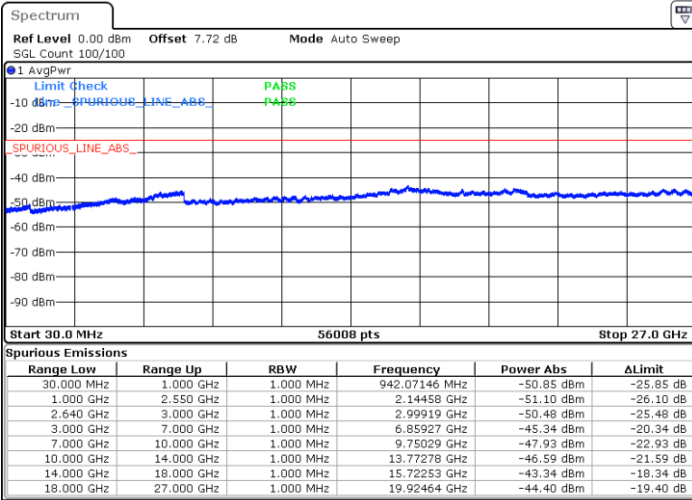

Highest Channel / QPSK

Highest Channel / 16QAM

Date: 24 APR 2018 23:03:51

Date: 24 APR 2018 23:05:25

LTE Band 38 / 5MHz

Lowest Channel / 64QAM

Middle Channel / 64QAM

Date: 24 APR 2018 22:34:26

Date: 24 APR 2018 22:35:15

Highest Channel / 64QAM

Date: 24 APR 2018 22:39:35

LTE Band 38 / 10MHz

Lowest Channel / 64QAM

Middle Channel / 64QAM

Date: 24 APR 2018 22:42:09

Date: 24 APR 2018 22:43:04

Highest Channel / 64QAM

Date: 24 APR 2018 22:47:16