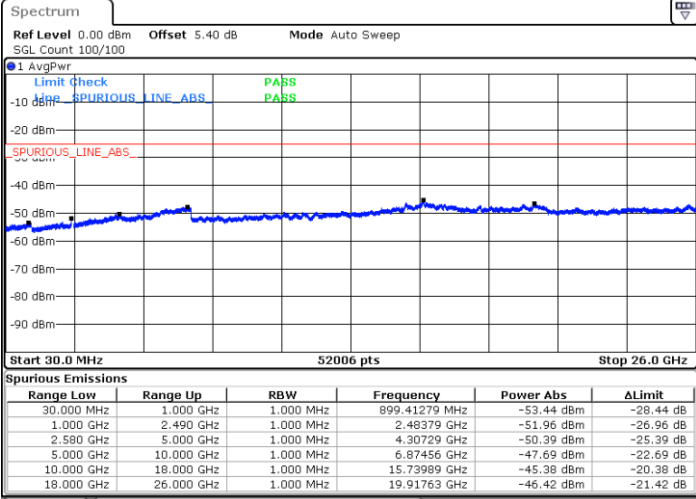

Middle Channel / QPSK

Middle Channel / 16QAM

Date: 24 APR 2018 10:54:52

Date: 24 APR 2018 10:55:46

Highest Channel / QPSK

Highest Channel / 16QAM

Date: 24 APR 2018 11:03:34

Date: 24 APR 2018 11:02:40

LTE Band 7 / 5MHz

Lowest Channel / 64QAM

Middle Channel / 64QAM

Date: 24 APR 2018 11:39:09

Date: 24 APR 2018 11:40:03

Highest Channel / 64QAM

Date: 24 APR 2018 11:40:57

LTE Band 7 / 10MHz

Lowest Channel / 64QAM

Middle Channel / 64QAM

Date: 24 APR 2018 11:27:17

Date: 24 APR 2018 11:28:11

Highest Channel / 64QAM

Date: 24 APR 2018 11:29:06

LTE Band 7 / 15MHz

Lowest Channel / 64QAM

Middle Channel / 64QAM

Date: 24 APR 2018 11:24:34

Date: 24 APR 2018 11:25:28

Highest Channel / 64QAM

Date: 24 APR 2018 11:26:22

LTE Band 7 / 20MHz

Lowest Channel / 64QAM

Middle Channel / 64QAM