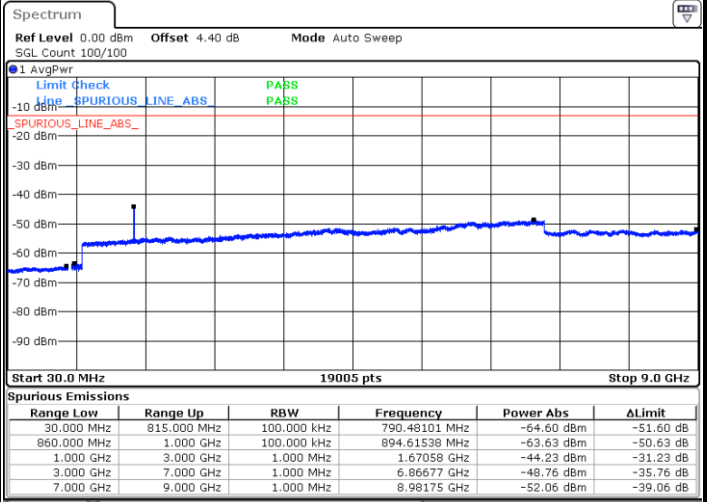

Highest Channel / QPSK

Highest Channel / 16QAM

Date: 23 APR 2018 15:53:57

Date: 23 APR 2018 15:54:52

LTE Band 5 / 1.4MHz

Lowest Channel / 64QAM

Middle Channel / 64QAM

Date: 23 APR 2018 16:04:11

Date: 23 APR 2018 16:05:05

Highest Channel / 64QAM

Date: 23 APR 2018 16:09:56

LTE Band 5 / 3MHz

Lowest Channel / 64QAM

Middle Channel / 64QAM

Date: 23 APR 2018 16:14:26

Date: 23 APR 2018 16:15:21

Highest Channel / 64QAM

Date: 23 APR 2018 16:20:11

LTE Band 5 / 5MHz

Lowest Channel / 64QAM

Middle Channel / 64QAM

Date: 23 APR 2018 16:24:41

Date: 23 APR 2018 16:25:35

Highest Channel / 64QAM

Date: 23 APR 2018 16:30:26

LTE Band 5 / 10MHz

Lowest Channel / 64QAM

Middle Channel / 64QAM

Date: 23 APR 2018 16:34:56

Date: 23 APR 2018 16:35:51

Highest Channel / 64QAM

Date: 23 APR 2018 16:40:41