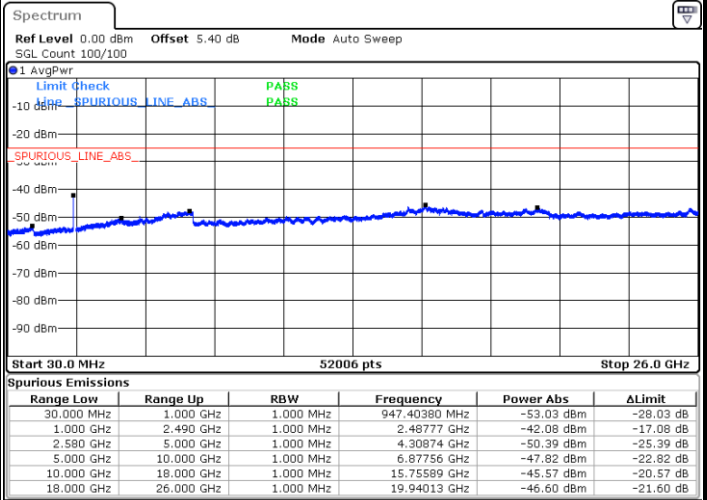

Lowest Channel / 16QAM

Date: 24 APR 2018 10:20:33

Date: 24 APR 2018 10:19:39

LTE Band 7 / 10MHz

Middle Channel / QPSK

Middle Channel / 16QAM

Date: 24 APR 2018 10:21:28

Date: 24 APR 2018 10:22:22

Highest Channel / QPSK

Highest Channel / 16QAM

Date: 24 APR 2018 10:30:10

Date: 24 APR 2018 10:29:16

LTE Band 7 / 15MHz

Lowest Channel / QPSK

Lowest Channel / 16QAM

Date: 24 APR 2018 10:37:15

Date: 24 APR 2018 10:36:21

Middle Channel / QPSK

Middle Channel / 16QAM

Date: 24 APR 2018 10:38:10

Date: 24 APR 2018 10:39:04

LTE Band7 / 15MHz

Highest Channel / QPSK

Highest Channel / 16QAM