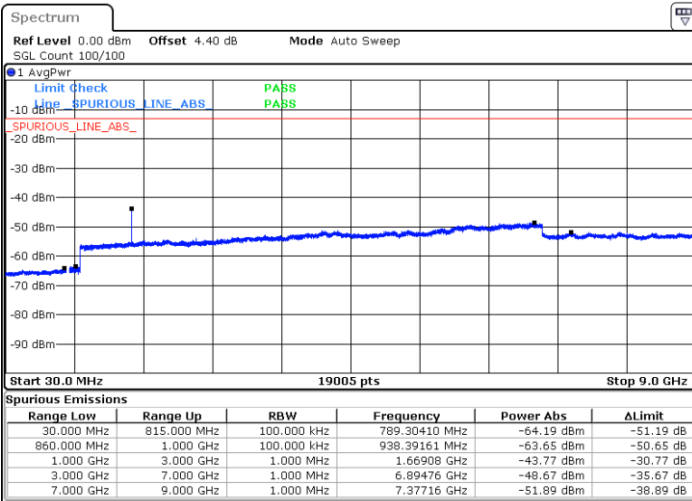

LTE Band 5 / 5MHz

Lowest Channel / QPSK

Lowest Channel / 16QAM

Date: 23 APR 2018 15:21:57

Date: 23 APR 2018 15:22:52

Middle Channel / QPSK

Middle Channel / 16QAM

Date: 23 APR 2018 15:24:27

Date: 23 APR 2018 15:25:21

LTE Band 5 / 5MHz

Highest Channel / QPSK

Date: 23 APR 2018 15:33:27

Highest Channel / 16QAM

Date: 23 APR 2018 15:34:21

LTE Band 5 / 10MHz

Lowest Channel / QPSK

Date: 23 APR 2018 15:42:27

Lowest Channel / 16QAM

Date: 23 APR 2018 15:43:22

LTE Band 5 / 10MHz

Middle Channel / QPSK

Middle Channel / 16QAM

Date: 23 APR 2018 15:44:57

Date: 23 APR 2018 15:45:52