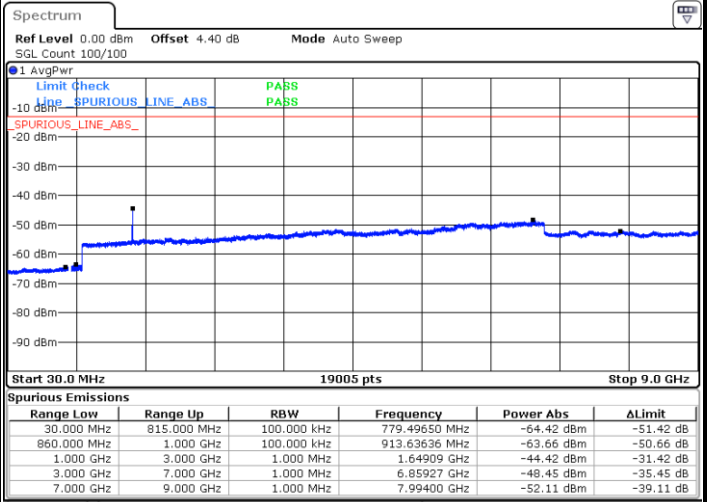

LTE Band 5 / 5MHz

Lowest Channel / QPSK

Lowest Channel / 16QAM

Date: 23 APR 2018 15:21:57

Date: 23 APR 2018 15:22:52

Middle Channel / QPSK

Middle Channel / 16QAM

Date: 23 APR 2018 15:24:27

Date: 23 APR 2018 15:25:21

LTE Band 5 / 5MHz

Highest Channel / QPSK

Date: 23 APR 2018 15:33:27

Highest Channel / 16QAM

Date: 23 APR 2018 15:34:21

LTE Band 5 / 10MHz

Lowest Channel / QPSK