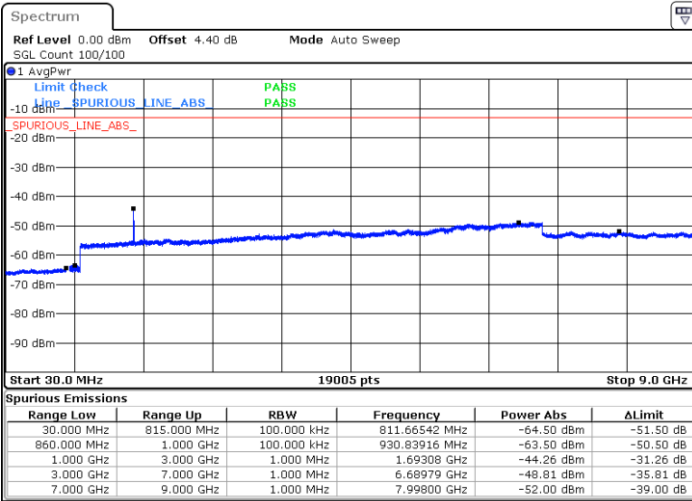

Highest Channel / QPSK

Highest Channel / 16QAM

Date: 23 APR 2018 15:53:57

Date: 23 APR 2018 15:54:52

LTE Band 5 / 1.4MHz

Lowest Channel / 64QAM

Middle Channel / 64QAM

Date: 23 APR 2018 16:04:11

Date: 23 APR 2018 16:05:05

Highest Channel / 64QAM

Date: 23 APR 2018 16:09:56

LTE Band 5 / 3MHz

Lowest Channel / 64QAM

Middle Channel / 64QAM

Date: 23 APR 2018 16:14:26

Date: 23 APR 2018 16:15:21

Highest Channel / 64QAM

Date: 23 APR 2018 16:20:11

LTE Band 5 / 5MHz

Lowest Channel / 64QAM

Middle Channel / 64QAM

Date: 23 APR 2018 16:24:41

Date: 23 APR 2018 16:25:35

Highest Channel / 64QAM