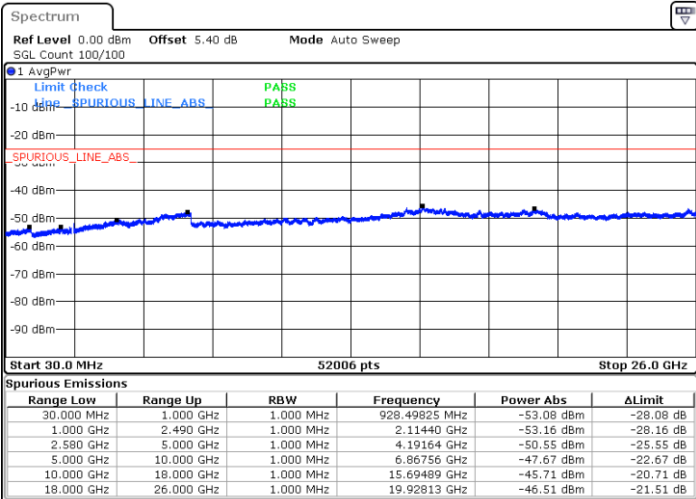

LTE Band 7 / 5MHz

Lowest Channel / 64QAM

Middle Channel / 64QAM

Date: 24 APR 2018 11:39:09

Date: 24 APR 2018 11:40:03

Highest Channel / 64QAM

Date: 24 APR 2018 11:40:57

LTE Band 7 / 10MHz

Lowest Channel / 64QAM

Middle Channel / 64QAM

Date: 24 APR 2018 11:27:17

Date: 24 APR 2018 11:28:11

Highest Channel / 64QAM

Date: 24 APR 2018 11:29:06

LTE Band 7 / 15MHz

Lowest Channel / 64QAM

Middle Channel / 64QAM

Date: 24 APR 2018 11:24:34

Date: 24 APR 2018 11:25:28

Highest Channel / 64QAM

Date: 24 APR 2018 11:26:22

LTE Band 7 / 20MHz

Lowest Channel / 64QAM

Middle Channel / 64QAM

Date: 24 APR 2018 11:17:15

Date: 24 APR 2018 11:18:09

Highest Channel / 64QAM

Date: 24 APR 2018 11:19:04

LTE Band 38 / 5MHz

Lowest Channel / QPSK

Date: 24 APR 2018 22:32:48

Lowest Channel / 16QAM