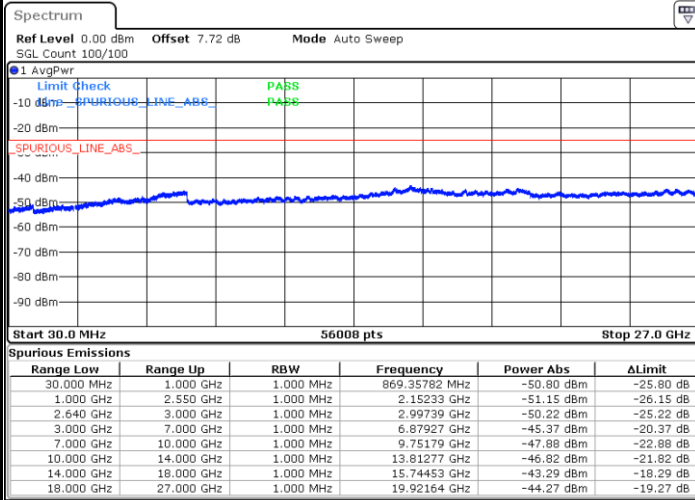

Middle Channel / QPSK

Middle Channel / 16QAM

Date: 24 APR 2018 22:44:49

Date: 24 APR 2018 22:43:57

Highest Channel / QPSK

Highest Channel / 16QAM

Date: 24 APR 2018 22:45:40

Date: 24 APR 2018 22:46:28

LTE Band 38 / 15MHz

Lowest Channel / QPSK

Lowest Channel / 16QAM

Date: 24 APR 2018 22:48:08

Date: 24 APR 2018 22:48:58

Middle Channel / QPSK

Middle Channel / 16QAM

Date: 24 APR 2018 22:52:39

Date: 24 APR 2018 22:51:27

LTE Band 38 / 15MHz

Highest Channel / QPSK

Date: 24 APR 2018 22:53:45

Highest Channel / 16QAM

Date: 24 APR 2018 22:54:33

LTE Band 38 / 20MHz

Lowest Channel / QPSK