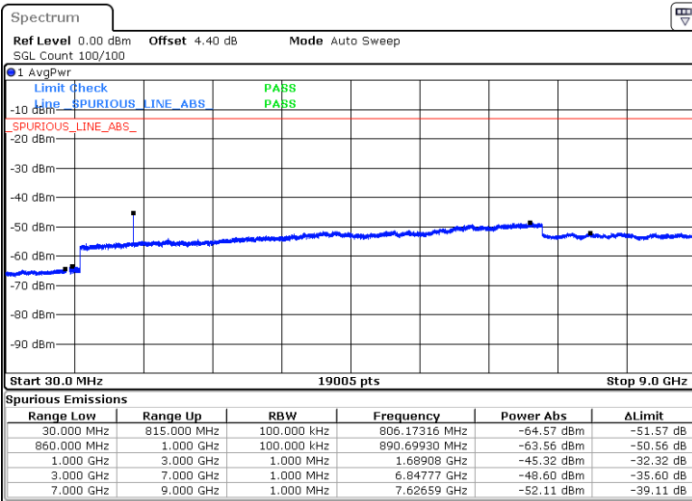

Date: 23 APR 2018 16:05:05

Highest Channel / 64QAM

Date: 23 APR 2018 16:09:56

LTE Band 5 / 3MHz

Lowest Channel / 64QAM

Middle Channel / 64QAM

Date: 23 APR 2018 16:14:26

Date: 23 APR 2018 16:15:21

Highest Channel / 64QAM

Date: 23 APR 2018 16:20:11

LTE Band 5 / 5MHz

Lowest Channel / 64QAM

Middle Channel / 64QAM

Date: 23 APR 2018 16:24:41

Date: 23 APR 2018 16:25:35

Highest Channel / 64QAM

Date: 23 APR 2018 16:30:26

LTE Band 5 / 10MHz

Lowest Channel / 64QAM

Middle Channel / 64QAM

Date: 23 APR 2018 16:34:56

Date: 23 APR 2018 16:35:51

Highest Channel / 64QAM

Date: 23 APR 2018 16:40:41