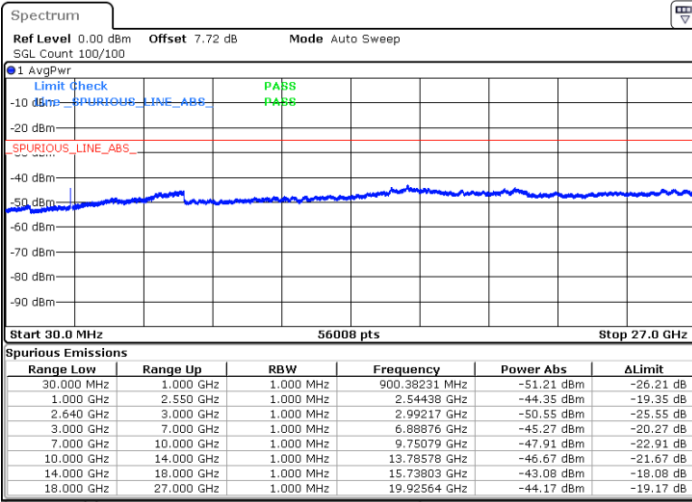

Highest Channel / 16QAM

Date: 24 APR 2018 22:38:36

LTE Band 38 / 10MHz

Lowest Channel / QPSK

Date: 24 APR 2018 22:40:31

Lowest Channel / 16QAM

Date: 24 APR 2018 22:41:19

LTE Band 38 / 10MHz

Middle Channel / QPSK

Middle Channel / 16QAM

Date: 24 APR 2018 22:44:49

Date: 24 APR 2018 22:43:57

Highest Channel / QPSK

Highest Channel / 16QAM

Date: 24 APR 2018 22:45:40

Date: 24 APR 2018 22:46:28

LTE Band 38 / 15MHz

Lowest Channel / QPSK

Lowest Channel / 16QAM

Date: 24 APR 2018 22:48:08

Date: 24 APR 2018 22:48:58

Middle Channel / QPSK

Middle Channel / 16QAM

Date: 24 APR 2018 22:52:39

Date: 24 APR 2018 22:51:27

LTE Band 38 / 15MHz

Highest Channel / QPSK

Date: 24 APR 2018 22:53:45

Highest Channel / 16QAM

Date: 24 APR 2018 22:54:33

LTE Band 38 / 20MHz

Lowest Channel / QPSK