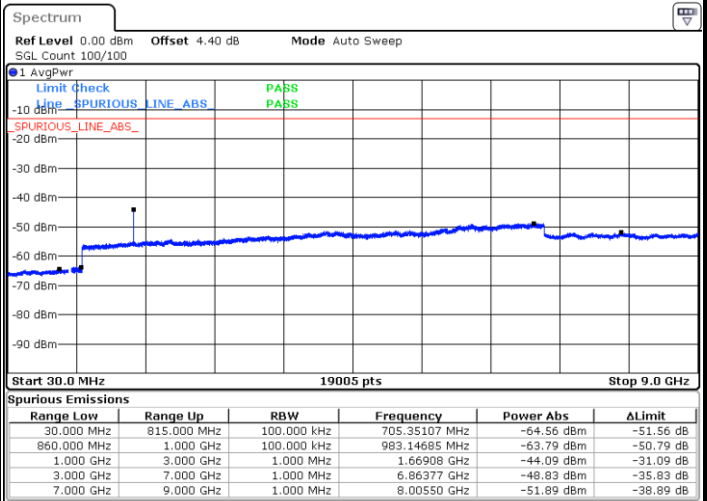

LTE Band 5 / 5MHz

Lowest Channel / QPSK

Lowest Channel / 16QAM

Date: 23 APR 2018 15:21:57

Date: 23 APR 2018 15:22:52

Middle Channel / QPSK

Middle Channel / 16QAM

Date: 23 APR 2018 15:24:27

Date: 23 APR 2018 15:25:21

LTE Band 5 / 5MHz

Highest Channel / QPSK

Date: 23 APR 2018 15:33:27

Highest Channel / 16QAM

Date: 23 APR 2018 15:34:21

LTE Band 5 / 10MHz

Lowest Channel / QPSK

Date: 23 APR 2018 15:42:27

Lowest Channel / 16QAM

Date: 23 APR 2018 15:43:22

LTE Band 5 / 10MHz

Middle Channel / QPSK

Middle Channel / 16QAM

Date: 23 APR 2018 15:44:57

Date: 23 APR 2018 15:45:52