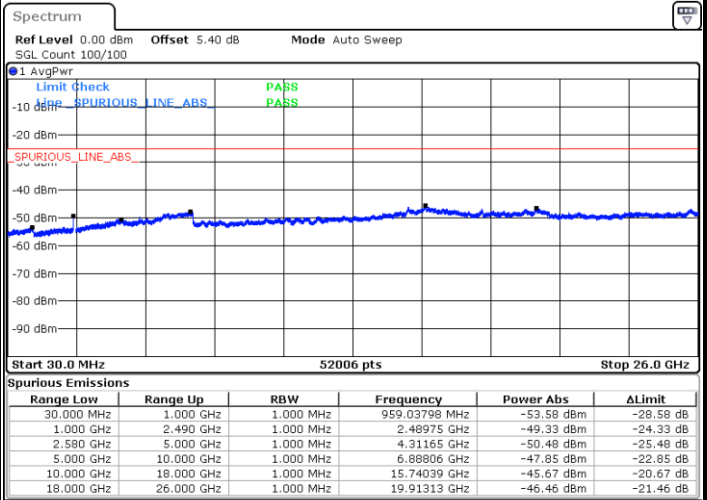

Date: 24 APR 2018 10:36:21

Middle Channel / QPSK

Middle Channel / 16QAM

Date: 24 APR 2018 10:38:10

Date: 24 APR 2018 10:39:04

LTE Band7 / 15MHz

Highest Channel / QPSK

Highest Channel / 16QAM

Date: 24 APR 2018 10:46:52

Date: 24 APR 2018 10:45:58

LTE Band 7 / 20MHz

Lowest Channel / QPSK

Lowest Channel / 16QAM

Date: 24 APR 2018 10:53:57

Date: 24 APR 2018 10:53:03

LTE Band 7 / 20MHz

Middle Channel / QPSK

Middle Channel / 16QAM

Date: 24 APR 2018 10:54:52

Date: 24 APR 2018 10:55:46

Highest Channel / QPSK

Highest Channel / 16QAM

Date: 24 APR 2018 11:03:34

Date: 24 APR 2018 11:02:40