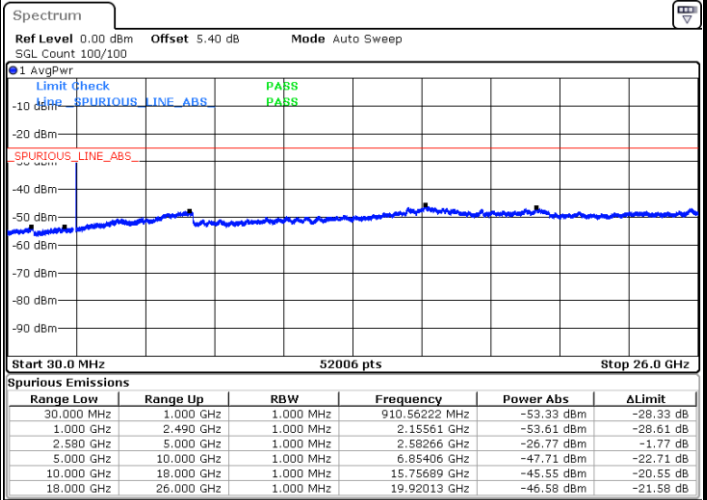

Highest Channel / QPSK

Highest Channel / 16QAM

Date: 24 APR 2018 10:30:10

Date: 24 APR 2018 10:29:16

LTE Band 7 / 15MHz

Lowest Channel / QPSK

Lowest Channel / 16QAM

Date: 24 APR 2018 10:37:15

Date: 24 APR 2018 10:36:21

Middle Channel / QPSK

Middle Channel / 16QAM

Date: 24 APR 2018 10:38:10

Date: 24 APR 2018 10:39:04

LTE Band7 / 15MHz

Highest Channel / QPSK

Highest Channel / 16QAM

Date: 24 APR 2018 10:46:52

Date: 24 APR 2018 10:45:58

LTE Band 7 / 20MHz

Lowest Channel / QPSK

Lowest Channel / 16QAM

Date: 24 APR 2018 10:53:57

Date: 24 APR 2018 10:53:03

LTE Band 7 / 20MHz