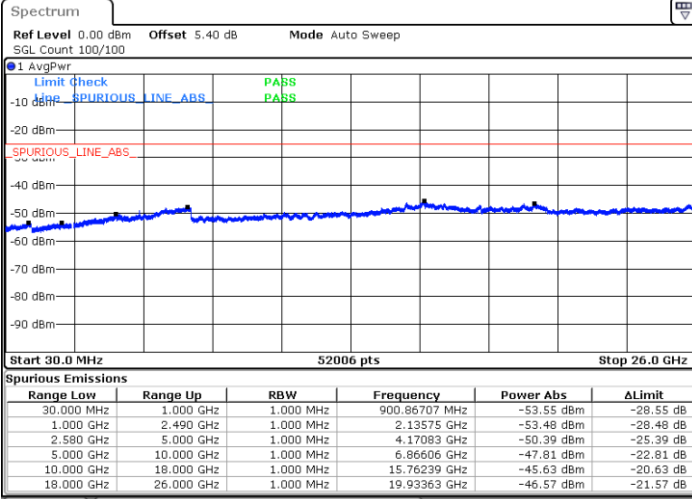

Date: 24 APR 2018 10:05:39

LTE Band 7 / 5MHz

Highest Channel / QPSK

Highest Channel / 16QAM

Date: 24 APR 2018 10:13:28

Date: 24 APR 2018 10:12:34

LTE Band 7 / 10MHz

Lowest Channel / QPSK

Lowest Channel / 16QAM

Date: 24 APR 2018 10:20:33

Date: 24 APR 2018 10:19:39

LTE Band 7 / 10MHz

Middle Channel / QPSK

Middle Channel / 16QAM

Date: 24 APR 2018 10:21:28

Date: 24 APR 2018 10:22:22

Highest Channel / QPSK

Highest Channel / 16QAM

Date: 24 APR 2018 10:30:10

Date: 24 APR 2018 10:29:16

LTE Band 7 / 15MHz

Lowest Channel / QPSK

Lowest Channel / 16QAM

Date: 24 APR 2018 10:37:15

Date: 24 APR 2018 10:36:21

Middle Channel / QPSK

Middle Channel / 16QAM

Date: 24 APR 2018 10:38:10

Date: 24 APR 2018 10:39:04

LTE Band7 / 15MHz

Highest Channel / QPSK

Highest Channel / 16QAM