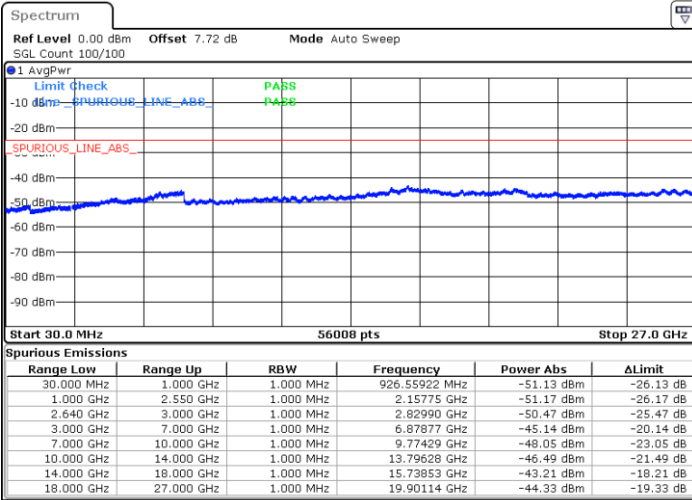

Date: 24 APR 2018 22:33:36

Middle Channel / QPSK

Date: 24 APR 2018 22:36:57

Middle Channel / 16QAM

Date: 24 APR 2018 22:36:08

LTE Band 38 / 5MHz

Highest Channel / QPSK

Date: 24 APR 2018 22:37:46

Highest Channel / 16QAM

Date: 24 APR 2018 22:38:36

LTE Band 38 / 10MHz

Lowest Channel / QPSK

Date: 24 APR 2018 22:40:31

Lowest Channel / 16QAM

Date: 24 APR 2018 22:41:19

LTE Band 38 / 10MHz

Middle Channel / QPSK

Middle Channel / 16QAM

Date: 24 APR 2018 22:44:49

Date: 24 APR 2018 22:43:57

Highest Channel / QPSK

Highest Channel / 16QAM

Date: 24 APR 2018 22:45:40

Date: 24 APR 2018 22:46:28