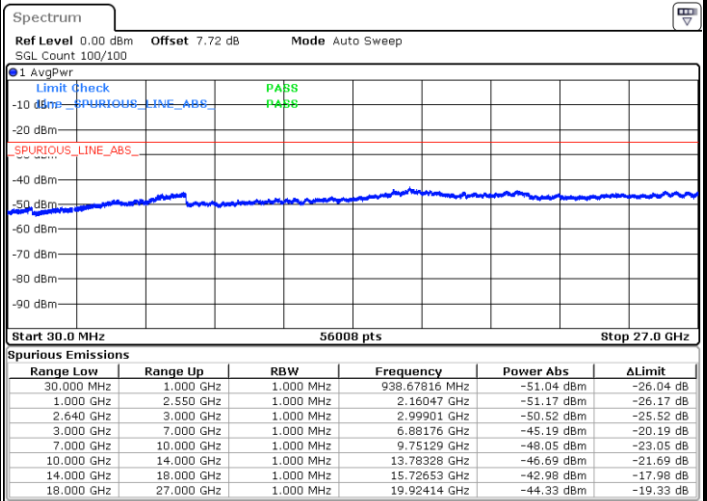

Highest Channel / 16QAM

Date: 24 APR 2018 22:38:36

LTE Band 38 / 10MHz

Lowest Channel / QPSK

Date: 24 APR 2018 22:40:31

Lowest Channel / 16QAM

Date: 24 APR 2018 22:41:19

LTE Band 38 / 10MHz

Middle Channel / QPSK

Middle Channel / 16QAM

Date: 24 APR 2018 22:44:49

Date: 24 APR 2018 22:43:57

Highest Channel / QPSK

Highest Channel / 16QAM

Date: 24 APR 2018 22:45:40

Date: 24 APR 2018 22:46:28

LTE Band 38 / 15MHz

Lowest Channel / QPSK

Lowest Channel / 16QAM

Date: 24 APR 2018 22:48:08

Date: 24 APR 2018 22:48:58

Middle Channel / QPSK

Middle Channel / 16QAM

Date: 24 APR 2018 22:52:39

Date: 24 APR 2018 22:51:27

LTE Band 38 / 15MHz

Highest Channel / QPSK

Date: 24 APR 2018 22:53:45

Highest Channel / 16QAM

Date: 24 APR 2018 22:54:33

LTE Band 38 / 20MHz

Lowest Channel / QPSK