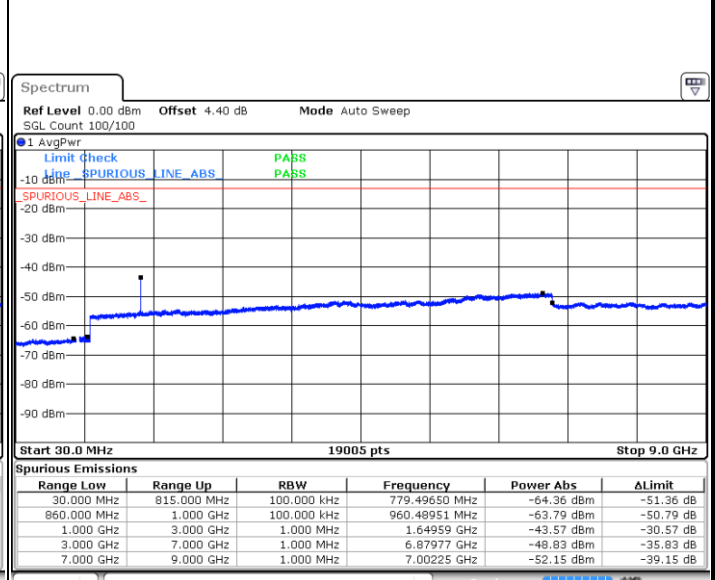

LTE Band 5 / 5MHz

Lowest Channel / QPSK

Lowest Channel / 16QAM

Date: 23 APR 2018 15:21:57

Date: 23 APR 2018 15:22:52

Middle Channel / QPSK

Middle Channel / 16QAM

Date: 23 APR 2018 15:24:27

Date: 23 APR 2018 15:25:21

LTE Band 5 / 5MHz

Highest Channel / QPSK

Date: 23 APR 2018 15:33:27

Highest Channel / 16QAM

Date: 23 APR 2018 15:34:21

LTE Band 5 / 10MHz

Lowest Channel / QPSK

Date: 23 APR 2018 15:42:27

Lowest Channel / 16QAM

Date: 23 APR 2018 15:43:22

LTE Band 5 / 10MHz

Middle Channel / QPSK

Middle Channel / 16QAM

Date: 23 APR 2018 15:44:57

Date: 23 APR 2018 15:45:52

Highest Channel / QPSK

Highest Channel / 16QAM

Date: 23 APR 2018 15:53:57

Date: 23 APR 2018 15:54:52

LTE Band 5 / 1.4MHz

Lowest Channel / 64QAM

Middle Channel / 64QAM

Date: 23 APR 2018 16:04:11