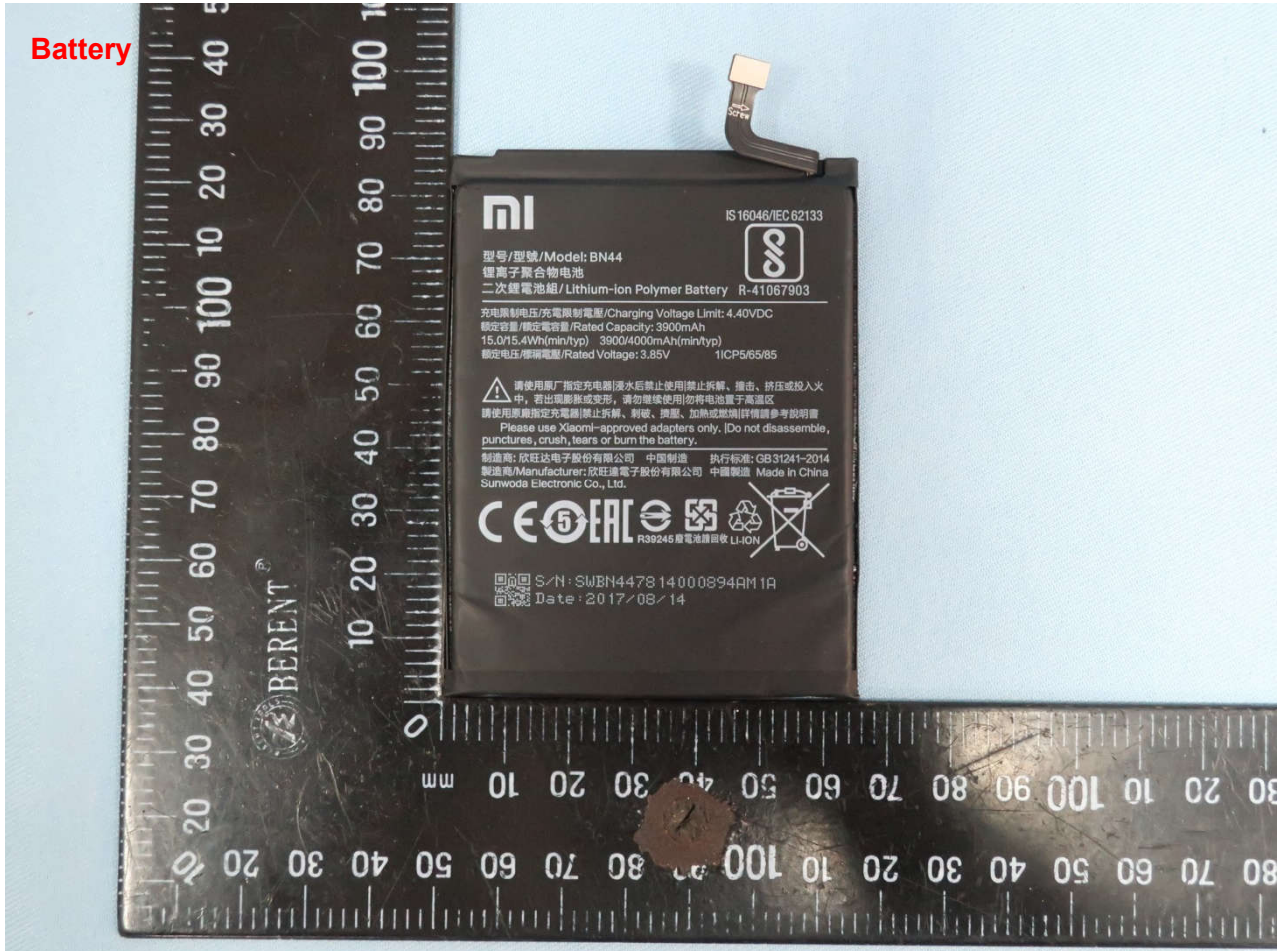

Remark: For accessories equipped with this EUT, please refer to the following photos.

Brand Name: MI / Model Name: MEG7

Brand Name: MI / Model Name: MEG7

AC Adapter

Brand Name: MI / Model Name: MEG7

Brand Name: MI / Model Name: MEG7