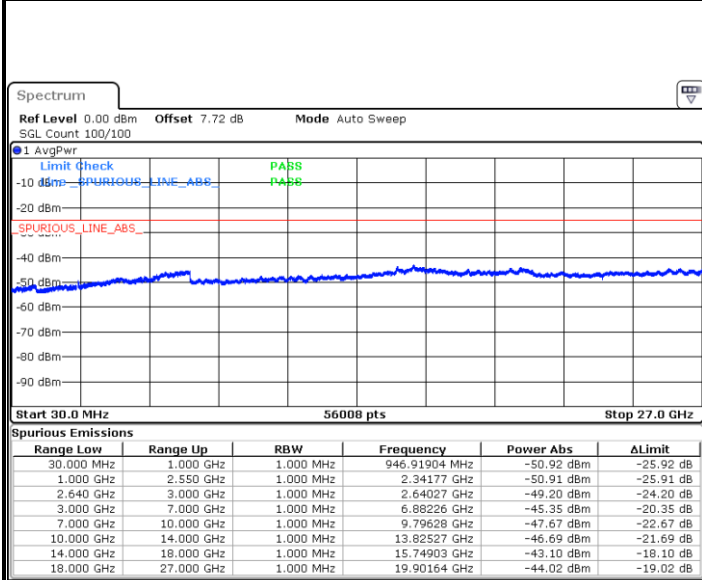

Lowest Channel / QPSK

Date: 14.SEP.2017 11:40:36

Lowest Channel / 16QAM

Date: 14.SEP.2017 11:41:30

LTE Band 7 / 20MHz

Middle Channel / QPSK

Middle Channel / 16QAM

Date: 14.SEP.2017 11:43:18

Date: 14.SEP.2017 11:42:24

Highest Channel / QPSK

Highest Channel / 16QAM

Date: 14.SEP.2017 11:44:11

Date: 14.SEP.2017 11:45:05

LTE Band 38 / 5MHz

Lowest Channel / QPSK

Lowest Channel / 16QAM

Date: 14.SEP.2017 18:56:50

Date: 14.SEP.2017 18:57:46

Middle Channel / QPSK

Middle Channel / 16QAM

Date: 14.SEP.2017 18:58:42

Date: 14.SEP.2017 18:59:38

LTE Band 38 / 5MHz

Highest Channel / QPSK

Date: 14.SEP.2017 22:28:56

Highest Channel / 16QAM

Date: 14.SEP.2017 22:27:02

LTE Band 38 / 10MHz

Lowest Channel / QPSK

Date: 14.SEP.2017 22:03:00

Lowest Channel / 16QAM

Date: 14.SEP.2017 19:03:21