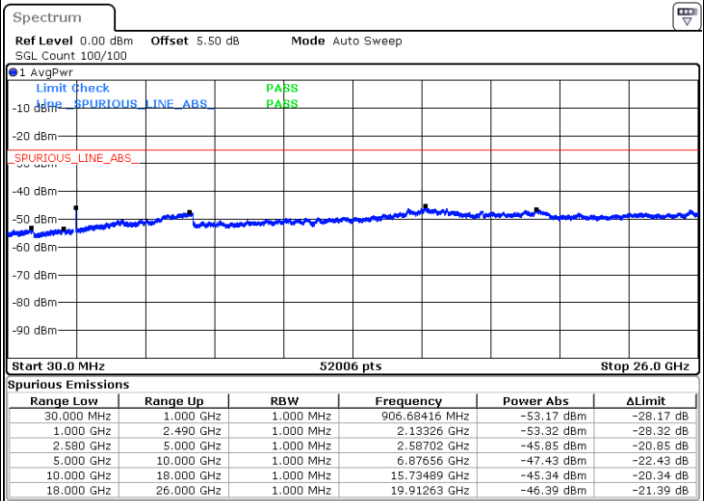

Date: 14.SEP.2017 11:26:53

Date: 14.SEP.2017 11:26:00

LTE Band7 / 15MHz

Highest Channel / QPSK

Date: 14.SEP.2017 11:27:47

Highest Channel / 16QAM

Date: 14.SEP.2017 11:28:41

LTE Band 7 / 20MHz

Lowest Channel / QPSK

Date: 14.SEP.2017 11:40:36

Lowest Channel / 16QAM

Date: 14.SEP.2017 11:41:30

LTE Band 7 / 20MHz

Middle Channel / QPSK

Middle Channel / 16QAM

Date: 14.SEP.2017 11:43:18

Date: 14.SEP.2017 11:42:24

Highest Channel / QPSK

Highest Channel / 16QAM

Date: 14.SEP.2017 11:44:11

Date: 14.SEP.2017 11:45:05

LTE Band 38 / 5MHz

Lowest Channel / QPSK

Lowest Channel / 16QAM

Date: 14.SEP.2017 18:56:50

Date: 14.SEP.2017 18:57:46

Middle Channel / QPSK

Middle Channel / 16QAM

Date: 14.SEP.2017 18:58:42

Date: 14.SEP.2017 18:59:38

LTE Band 38 / 5MHz

Highest Channel / QPSK