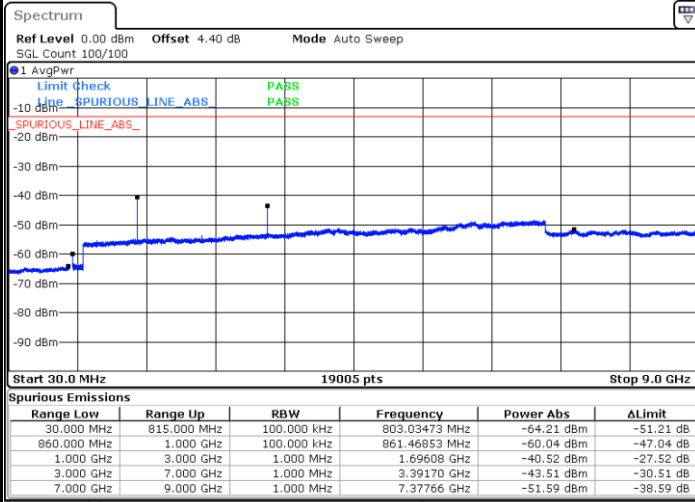

Date: 13.SEP.2017 19:19:28

Highest Channel / QPSK

Highest Channel / 16QAM

Date: 13.SEP.2017 19:25:31

Date: 13.SEP.2017 19:26:26

LTE Band 5 / 1.4MHz

Lowest Channel / QPSK

Lowest Channel / 16QAM

Date: 14.SEP.2017 09:03:36

Date: 14.SEP.2017 09:04:31

Middle Channel / QPSK

Middle Channel / 16QAM

Date: 14.SEP.2017 09:06:05

Date: 14.SEP.2017 09:06:59

LTE Band 5 / 1.4MHz

Highest Channel / QPSK

Date: 14.SEP.2017 09:15:02

Highest Channel / 16QAM

Date: 14.SEP.2017 09:15:57

LTE Band 5 / 3MHz

Lowest Channel / QPSK

Date: 14.SEP.2017 09:24:00

Lowest Channel / 16QAM

Date: 14.SEP.2017 09:24:54