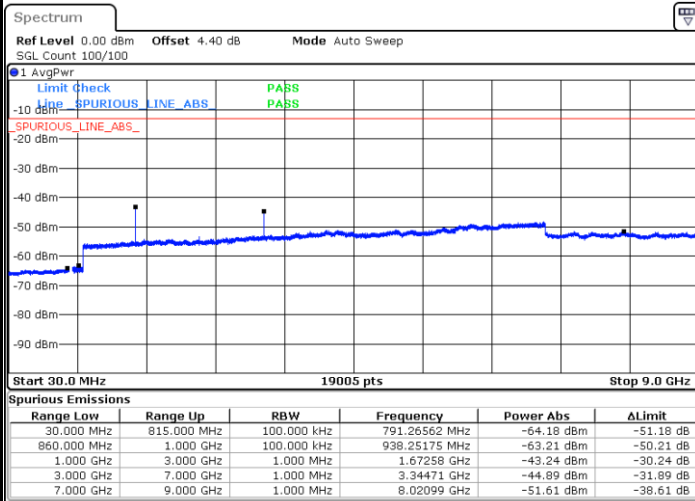

Lowest Channel / QPSK

Date: 13.SEP.2017 19:16:05

Lowest Channel / 16QAM

Date: 13.SEP.2017 19:16:59

LTE Band 4 / 20MHz

Middle Channel / QPSK

Middle Channel / 16QAM

Date: 13.SEP.2017 19:18:33

Date: 13.SEP.2017 19:19:28

Highest Channel / QPSK

Highest Channel / 16QAM

Date: 13.SEP.2017 19:25:31

Date: 13.SEP.2017 19:26:26

LTE Band 5 / 1.4MHz

Lowest Channel / QPSK

Lowest Channel / 16QAM

Date: 14.SEP.2017 09:03:36

Date: 14.SEP.2017 09:04:31

Middle Channel / QPSK

Middle Channel / 16QAM

Date: 14.SEP.2017 09:06:05

Date: 14.SEP.2017 09:06:59

LTE Band 5 / 1.4MHz

Highest Channel / QPSK

Date: 14.SEP.2017 09:15:02

Highest Channel / 16QAM

Date: 14.SEP.2017 09:15:57

LTE Band 5 / 3MHz

Lowest Channel / QPSK

Date: 14.SEP.2017 09:24:00

Lowest Channel / 16QAM

Date: 14.SEP.2017 09:24:54