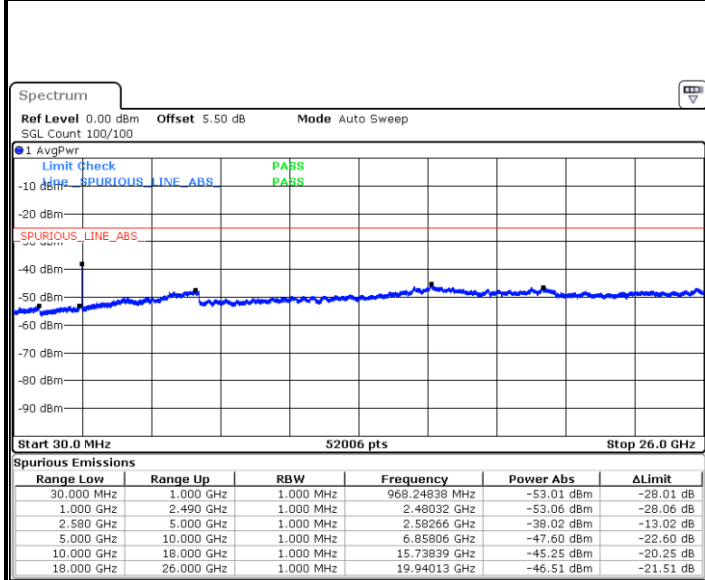

Date: 14.SEP.2017 11:12:17

LTE Band 7 / 15MHz

Lowest Channel / QPSK

Lowest Channel / 16QAM

Date: 14.SEP.2017 13:44:25

Date: 14.SEP.2017 13:43:25

Middle Channel / QPSK

Middle Channel / 16QAM

Date: 14.SEP.2017 11:26:53

Date: 14.SEP.2017 11:26:00

LTE Band7 / 15MHz

Highest Channel / QPSK

Date: 14.SEP.2017 11:27:47

Highest Channel / 16QAM

Date: 14.SEP.2017 11:28:41

LTE Band 7 / 20MHz

Lowest Channel / QPSK

Date: 14.SEP.2017 11:40:36

Lowest Channel / 16QAM

Date: 14.SEP.2017 11:41:30

LTE Band 7 / 20MHz

Middle Channel / QPSK

Middle Channel / 16QAM

Date: 14.SEP.2017 11:43:18

Date: 14.SEP.2017 11:42:24

Highest Channel / QPSK

Highest Channel / 16QAM

Date: 14.SEP.2017 11:44:11

Date: 14.SEP.2017 11:45:05

LTE Band 38 / 5MHz

Lowest Channel / QPSK

Lowest Channel / 16QAM