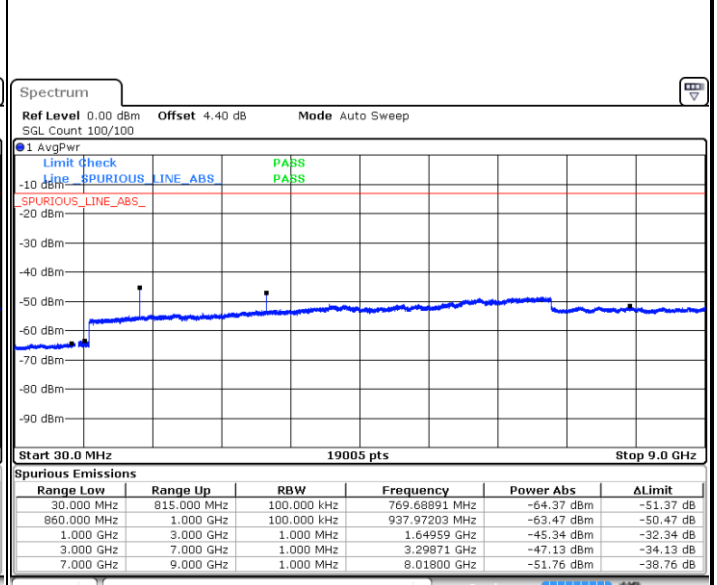

Date: 14.SEP.2017 09:36:19

LTE Band 5 / 5MHz

Lowest Channel / QPSK

Lowest Channel / 16QAM

Date: 14.SEP.2017 09:44:22

Date: 14.SEP.2017 09:45:17

Middle Channel / QPSK

Middle Channel / 16QAM

Date: 14.SEP.2017 09:46:51

Date: 14.SEP.2017 09:47:45

LTE Band 5 / 5MHz

Highest Channel / QPSK

Date: 14.SEP.2017 09:55:48

Highest Channel / 16QAM

Date: 14.SEP.2017 09:56:42

LTE Band 5 / 10MHz

Lowest Channel / QPSK

Date: 14.SEP.2017 10:04:45

Lowest Channel / 16QAM

Date: 14.SEP.2017 10:05:39

LTE Band 5 / 10MHz

Middle Channel / QPSK

Date: 14.SEP.2017 10:07:13

Middle Channel / 16QAM

Date: 14.SEP.2017 10:08:08

Highest Channel / QPSK

Date: 14.SEP.2017 10:16:10

Highest Channel / 16QAM

Date: 14.SEP.2017 10:17:05

LTE Band 7 / 5MHz

Lowest Channel / QPSK

Lowest Channel / 16QAM