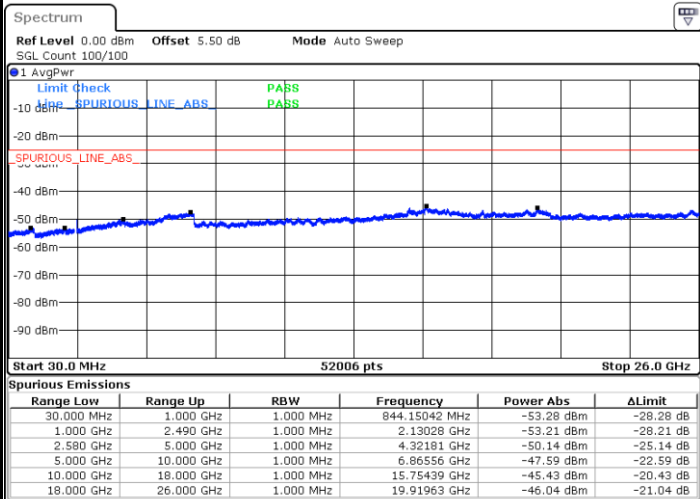

Date: 14.SEP.2017 10:54:59

Highest Channel / 16QAM

Date: 14.SEP.2017 10:55:53

LTE Band 7 / 10MHz

Lowest Channel / QPSK

Date: 14.SEP.2017 11:07:48

Lowest Channel / 16QAM

Date: 14.SEP.2017 11:08:42

LTE Band 7 / 10MHz

Middle Channel / QPSK

Middle Channel / 16QAM

Date: 14.SEP.2017 11:10:29

Date: 14.SEP.2017 11:09:36

Highest Channel / QPSK

Highest Channel / 16QAM

Date: 14.SEP.2017 11:11:23

Date: 14.SEP.2017 11:12:17

LTE Band 7 / 15MHz

Lowest Channel / QPSK

Lowest Channel / 16QAM

Date: 14.SEP.2017 13:44:25

Date: 14.SEP.2017 13:43:25

Middle Channel / QPSK

Middle Channel / 16QAM

Date: 14.SEP.2017 11:26:53

Date: 14.SEP.2017 11:26:00

LTE Band7 / 15MHz

Highest Channel / QPSK

Date: 14.SEP.2017 11:27:47

Highest Channel / 16QAM

Date: 14.SEP.2017 11:28:41

LTE Band 7 / 20MHz