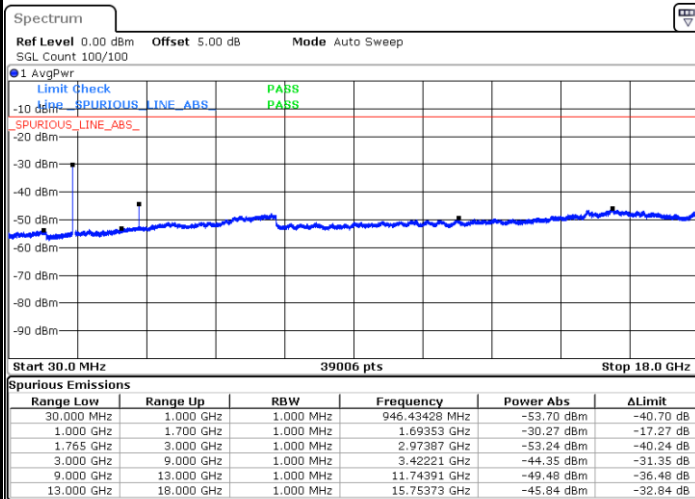

Date: 13.SEP.2017 19:02:09

Date: 13.SEP.2017 19:03:04

LTE Band 4 / 15MHz

Highest Channel / QPSK

Date: 13.SEP.2017 19:09:07

Highest Channel / 16QAM

Date: 13.SEP.2017 19:10:01

LTE Band 4 / 20MHz

Lowest Channel / QPSK

Date: 13.SEP.2017 19:16:05

Lowest Channel / 16QAM

Date: 13.SEP.2017 19:16:59

LTE Band 4 / 20MHz

Middle Channel / QPSK

Middle Channel / 16QAM

Date: 13.SEP.2017 19:18:33

Date: 13.SEP.2017 19:19:28

Highest Channel / QPSK

Highest Channel / 16QAM

Date: 13.SEP.2017 19:25:31

Date: 13.SEP.2017 19:26:26

LTE Band 5 / 1.4MHz

Lowest Channel / QPSK

Lowest Channel / 16QAM