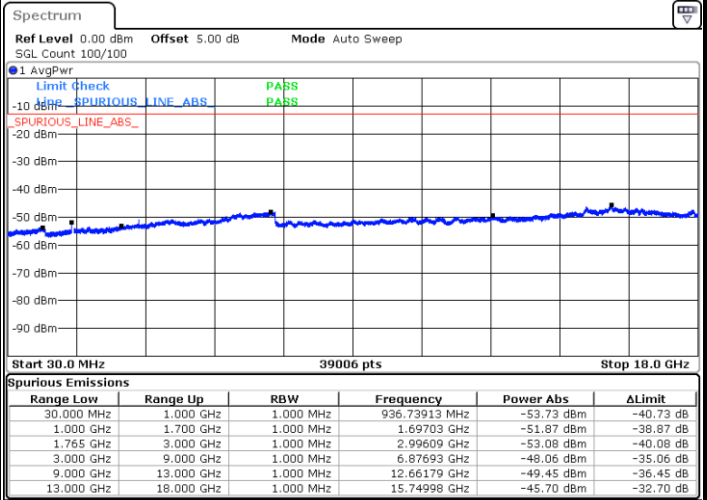

Date: 13.SEP.2017 19:02:09

Date: 13.SEP.2017 19:03:04

LTE Band 4 / 15MHz

Highest Channel / QPSK

Date: 13.SEP.2017 19:09:07

Highest Channel / 16QAM

Date: 13.SEP.2017 19:10:01

LTE Band 4 / 20MHz

Lowest Channel / QPSK

Date: 13.SEP.2017 19:16:05

Lowest Channel / 16QAM

Date: 13.SEP.2017 19:16:59

LTE Band 4 / 20MHz

Middle Channel / QPSK

Middle Channel / 16QAM

Date: 13.SEP.2017 19:18:33

Date: 13.SEP.2017 19:19:28

Highest Channel / QPSK

Highest Channel / 16QAM

Date: 13.SEP.2017 19:25:31

Date: 13.SEP.2017 19:26:26

LTE Band 5 / 1.4MHz

Lowest Channel / QPSK

Lowest Channel / 16QAM

Date: 14.SEP.2017 09:03:36

Date: 14.SEP.2017 09:04:31

Middle Channel / QPSK

Middle Channel / 16QAM

Date: 14.SEP.2017 09:06:05

Date: 14.SEP.2017 09:06:59

LTE Band 5 / 1.4MHz

Highest Channel / QPSK