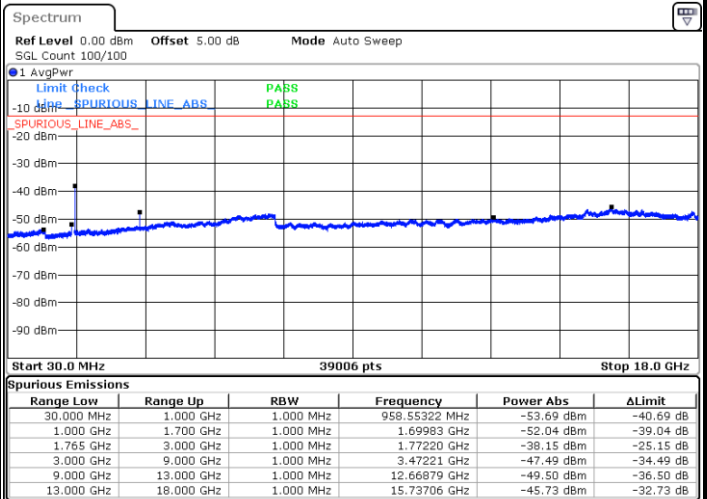

Date: 13.SEP.2017 19:02:09

Date: 13.SEP.2017 19:03:04

LTE Band 4 / 15MHz

Highest Channel / QPSK

Date: 13.SEP.2017 19:09:07

Highest Channel / 16QAM

Date: 13.SEP.2017 19:10:01

LTE Band 4 / 20MHz

Lowest Channel / QPSK

Date: 13.SEP.2017 19:16:05

Lowest Channel / 16QAM

Date: 13.SEP.2017 19:16:59

LTE Band 4 / 20MHz

Middle Channel / QPSK

Middle Channel / 16QAM

Date: 13.SEP.2017 19:18:33

Date: 13.SEP.2017 19:19:28

Highest Channel / QPSK

Highest Channel / 16QAM

Date: 13.SEP.2017 19:25:31

Date: 13.SEP.2017 19:26:26

LTE Band 5 / 1.4MHz

Lowest Channel / QPSK

Lowest Channel / 16QAM

Date: 14.SEP.2017 09:03:36

Date: 14.SEP.2017 09:04:31

Middle Channel / QPSK

Middle Channel / 16QAM

Date: 14.SEP.2017 09:06:05

Date: 14.SEP.2017 09:06:59

LTE Band 5 / 1.4MHz

Highest Channel / QPSK