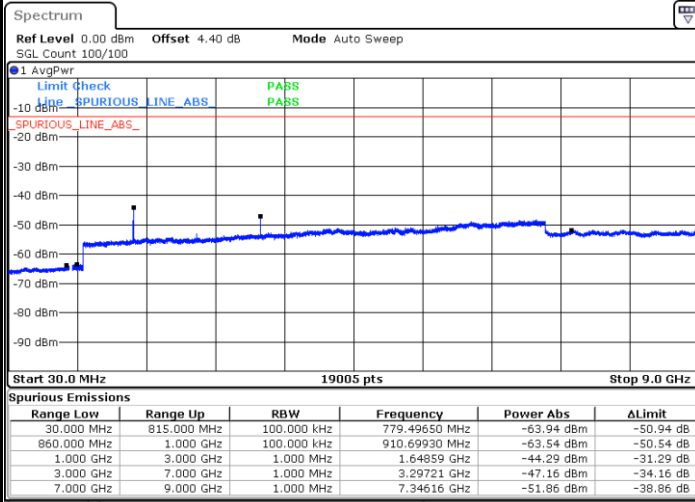

Lowest Channel / QPSK

Date: 13.SEP.2017 19:16:05

Lowest Channel / 16QAM

Date: 13.SEP.2017 19:16:59

LTE Band 4 / 20MHz

Middle Channel / QPSK

Middle Channel / 16QAM

Date: 13.SEP.2017 19:18:33

Date: 13.SEP.2017 19:19:28

Highest Channel / QPSK

Highest Channel / 16QAM

Date: 13.SEP.2017 19:25:31

Date: 13.SEP.2017 19:26:26

LTE Band 5 / 1.4MHz

Lowest Channel / QPSK

Lowest Channel / 16QAM

Date: 14.SEP.2017 09:03:36

Date: 14.SEP.2017 09:04:31

Middle Channel / QPSK

Middle Channel / 16QAM

Date: 14.SEP.2017 09:06:05

Date: 14.SEP.2017 09:06:59

LTE Band 5 / 1.4MHz

Highest Channel / QPSK

Date: 14.SEP.2017 09:15:02

Highest Channel / 16QAM

Date: 14.SEP.2017 09:15:57

LTE Band 5 / 3MHz

Lowest Channel / QPSK

Date: 14.SEP.2017 09:24:00

Lowest Channel / 16QAM

Date: 14.SEP.2017 09:24:54