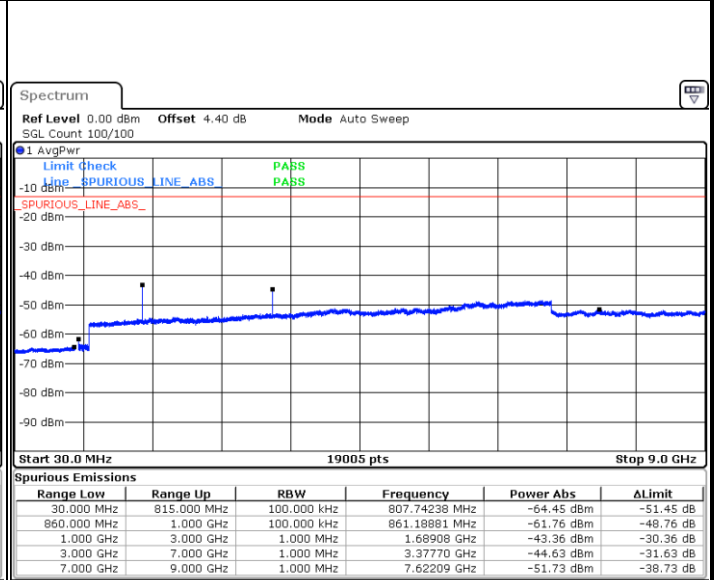

Date: 14.SEP.2017 09:36:19

LTE Band 5 / 5MHz

Lowest Channel / QPSK

Lowest Channel / 16QAM

Date: 14.SEP.2017 09:44:22

Date: 14.SEP.2017 09:45:17

Middle Channel / QPSK

Middle Channel / 16QAM

Date: 14.SEP.2017 09:46:51

Date: 14.SEP.2017 09:47:45

LTE Band 5 / 5MHz

Highest Channel / QPSK

Date: 14.SEP.2017 09:55:48

Highest Channel / 16QAM

Date: 14.SEP.2017 09:56:42

LTE Band 5 / 10MHz

Lowest Channel / QPSK

Date: 14.SEP.2017 10:04:45

Lowest Channel / 16QAM

Date: 14.SEP.2017 10:05:39

LTE Band 5 / 10MHz

Middle Channel / QPSK

Date: 14.SEP.2017 10:07:13

Middle Channel / 16QAM

Date: 14.SEP.2017 10:08:08

Highest Channel / QPSK

Date: 14.SEP.2017 10:16:10

Highest Channel / 16QAM

Date: 14.SEP.2017 10:17:05

LTE Band 7 / 5MHz

Lowest Channel / QPSK

Lowest Channel / 16QAM