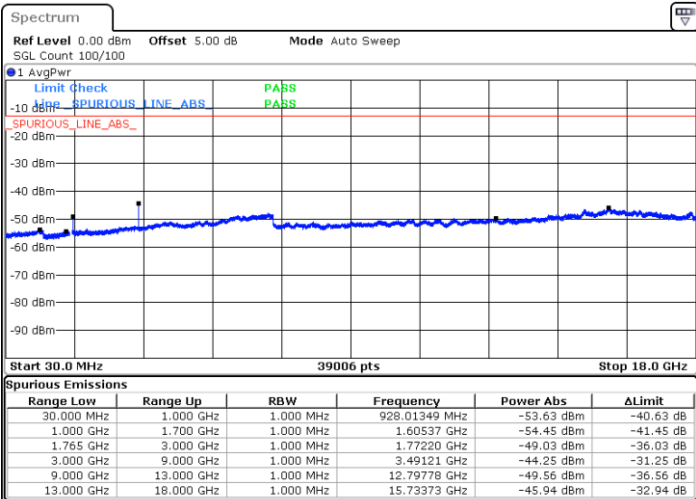

LTE Band 4 / 10MHz

Middle Channel / QPSK

Middle Channel / 16QAM

Date: 13.SEP.2017 18:45:45

Date: 13.SEP.2017 18:46:39

Highest Channel / QPSK

Highest Channel / 16QAM

Date: 13.SEP.2017 18:52:43

Date: 13.SEP.2017 18:53:37

LTE Band 4 / 15MHz

Lowest Channel / QPSK

Lowest Channel / 16QAM

Date: 13.SEP.2017 18:59:41

Date: 13.SEP.2017 19:00:35

Middle Channel / QPSK

Middle Channel / 16QAM

Date: 13.SEP.2017 19:02:09

Date: 13.SEP.2017 19:03:04

LTE Band 4 / 15MHz

Highest Channel / QPSK

Date: 13.SEP.2017 19:09:07

Highest Channel / 16QAM

Date: 13.SEP.2017 19:10:01

LTE Band 4 / 20MHz