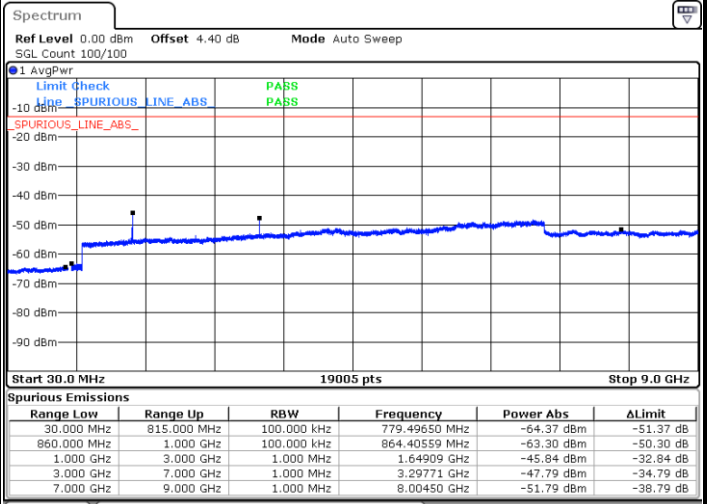

Date: 14.SEP.2017 09:15:02

Highest Channel / 16QAM

Date: 14.SEP.2017 09:15:57

LTE Band 5 / 3MHz

Lowest Channel / QPSK

Date: 14.SEP.2017 09:24:00

Lowest Channel / 16QAM

Date: 14.SEP.2017 09:24:54

LTE Band 5 / 3MHz

Middle Channel / QPSK

Middle Channel / 16QAM

Date: 14.SEP.2017 09:26:28

Date: 14.SEP.2017 09:27:22

Highest Channel / QPSK

Highest Channel / 16QAM

Date: 14.SEP.2017 09:35:25

Date: 14.SEP.2017 09:36:19

LTE Band 5 / 5MHz

Lowest Channel / QPSK

Lowest Channel / 16QAM

Date: 14.SEP.2017 09:44:22

Date: 14.SEP.2017 09:45:17

Middle Channel / QPSK

Middle Channel / 16QAM