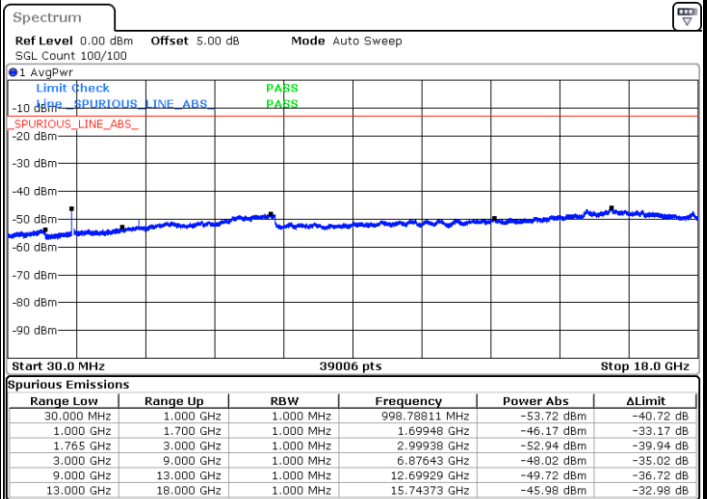

LTE Band 4 / 10MHz

Middle Channel / QPSK

Middle Channel / 16QAM

Date: 13.SEP.2017 18:45:45

Date: 13.SEP.2017 18:46:39

Highest Channel / QPSK

Highest Channel / 16QAM

Date: 13.SEP.2017 18:52:43

Date: 13.SEP.2017 18:53:37

LTE Band 4 / 15MHz

Lowest Channel / QPSK

Lowest Channel / 16QAM

Date: 13.SEP.2017 18:59:41

Date: 13.SEP.2017 19:00:35

Middle Channel / QPSK

Middle Channel / 16QAM

Date: 13.SEP.2017 19:02:09

Date: 13.SEP.2017 19:03:04

LTE Band 4 / 15MHz

Highest Channel / QPSK

Date: 13.SEP.2017 19:09:07

Highest Channel / 16QAM

Date: 13.SEP.2017 19:10:01

LTE Band 4 / 20MHz