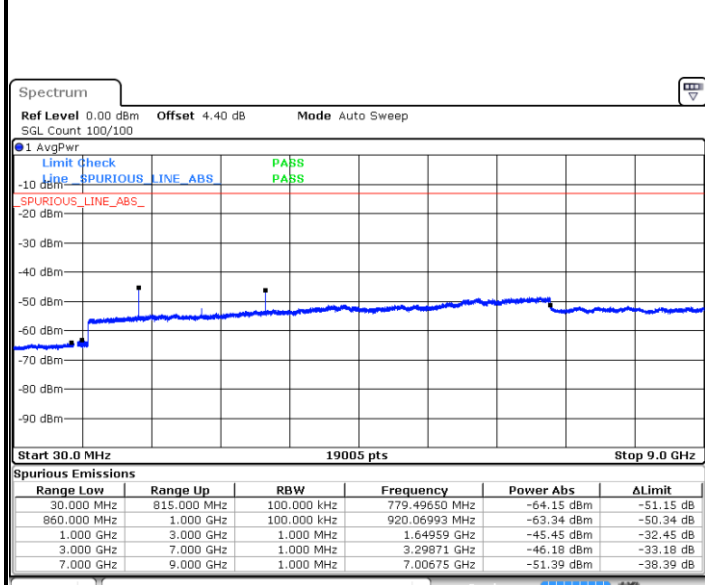

Date: 14.SEP.2017 09:36:19

LTE Band 5 / 5MHz

Lowest Channel / QPSK

Lowest Channel / 16QAM

Date: 14.SEP.2017 09:44:22

Date: 14.SEP.2017 09:45:17

Middle Channel / QPSK

Middle Channel / 16QAM

Date: 14.SEP.2017 09:46:51

Date: 14.SEP.2017 09:47:45

LTE Band 5 / 5MHz

Highest Channel / QPSK

Date: 14.SEP.2017 09:55:48

Highest Channel / 16QAM

Date: 14.SEP.2017 09:56:42

LTE Band 5 / 10MHz

Lowest Channel / QPSK

Date: 14.SEP.2017 10:04:45

Lowest Channel / 16QAM

Date: 14.SEP.2017 10:05:39

LTE Band 5 / 10MHz

Middle Channel / QPSK

Date: 14.SEP.2017 10:07:13

Middle Channel / 16QAM

Date: 14.SEP.2017 10:08:08

Highest Channel / QPSK

Date: 14.SEP.2017 10:16:10

Highest Channel / 16QAM

Date: 14.SEP.2017 10:17:05

LTE Band 7 / 5MHz

Lowest Channel / QPSK

Lowest Channel / 16QAM