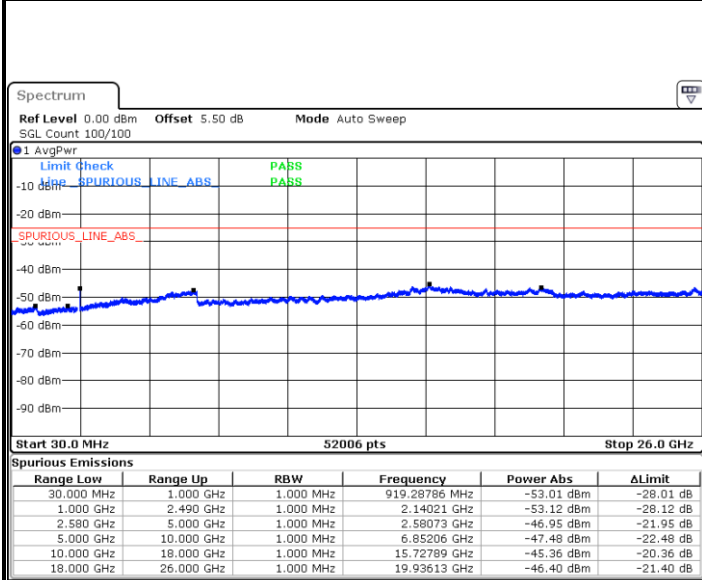

Date: 14.SEP.2017 10:08:08

Highest Channel / QPSK

Date: 14.SEP.2017 10:16:10

Highest Channel / 16QAM

Date: 14.SEP.2017 10:17:05

LTE Band 7 / 5MHz

Lowest Channel / QPSK

Lowest Channel / 16QAM

Date: 14.SEP.2017 10:51:24

Date: 14.SEP.2017 10:52:17

Middle Channel / QPSK

Middle Channel / 16QAM

Date: 14.SEP.2017 10:54:05

Date: 14.SEP.2017 10:53:11

LTE Band 7 / 5MHz

Highest Channel / QPSK

Date: 14.SEP.2017 10:54:59

Highest Channel / 16QAM

Date: 14.SEP.2017 10:55:53

LTE Band 7 / 10MHz

Lowest Channel / QPSK

Date: 14.SEP.2017 11:07:48

Lowest Channel / 16QAM

Date: 14.SEP.2017 11:08:42

LTE Band 7 / 10MHz

Middle Channel / QPSK

Middle Channel / 16QAM

Date: 14.SEP.2017 11:10:29

Date: 14.SEP.2017 11:09:36

Highest Channel / QPSK

Highest Channel / 16QAM

Date: 14.SEP.2017 11:11:23