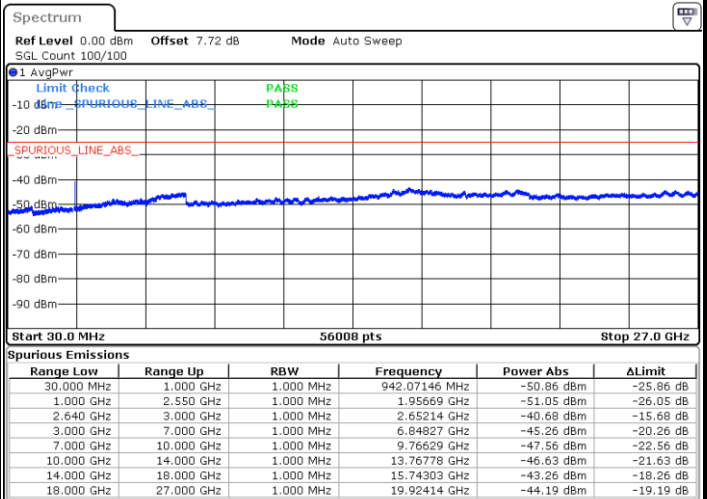

Date: 14.SEP.2017 22:28:56

Highest Channel / 16QAM

Date: 14.SEP.2017 22:27:02

LTE Band 38 / 10MHz

Lowest Channel / QPSK

Date: 14.SEP.2017 22:03:00

Lowest Channel / 16QAM

Date: 14.SEP.2017 19:03:21

LTE Band 38 / 10MHz

Middle Channel / QPSK

Middle Channel / 16QAM

Date: 14.SEP.2017 22:12:42

Date: 14.SEP.2017 22:08:41

Highest Channel / QPSK

Highest Channel / 16QAM

Date: 14.SEP.2017 22:19:13

Date: 14.SEP.2017 19:07:02

LTE Band 38 / 15MHz

Lowest Channel / QPSK

Lowest Channel / 16QAM

Date: 14.SEP.2017 22:46:46

Date: 14.SEP.2017 22:45:42

Middle Channel / QPSK

Middle Channel / 16QAM

Date: 14.SEP.2017 22:48:45

Date: 14.SEP.2017 22:47:54

LTE Band 38 / 15MHz

Highest Channel / QPSK

Date: 14.SEP.2017 22:50:29

Highest Channel / 16QAM

Date: 14.SEP.2017 22:49:38

LTE Band 38 / 20MHz