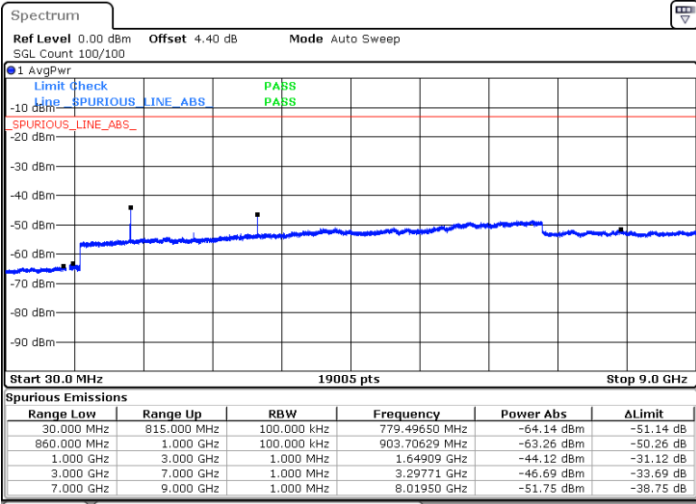

Date: 14.SEP.2017 09:15:02

Highest Channel / 16QAM

Date: 14.SEP.2017 09:15:57

LTE Band 5 / 3MHz

Lowest Channel / QPSK

Date: 14.SEP.2017 09:24:00

Lowest Channel / 16QAM

Date: 14.SEP.2017 09:24:54

LTE Band 5 / 3MHz

Middle Channel / QPSK

Middle Channel / 16QAM

Date: 14.SEP.2017 09:26:28

Date: 14.SEP.2017 09:27:22

Highest Channel / QPSK

Highest Channel / 16QAM

Date: 14.SEP.2017 09:35:25

Date: 14.SEP.2017 09:36:19

LTE Band 5 / 5MHz

Lowest Channel / QPSK

Lowest Channel / 16QAM

Date: 14.SEP.2017 09:44:22

Date: 14.SEP.2017 09:45:17

Middle Channel / QPSK

Middle Channel / 16QAM