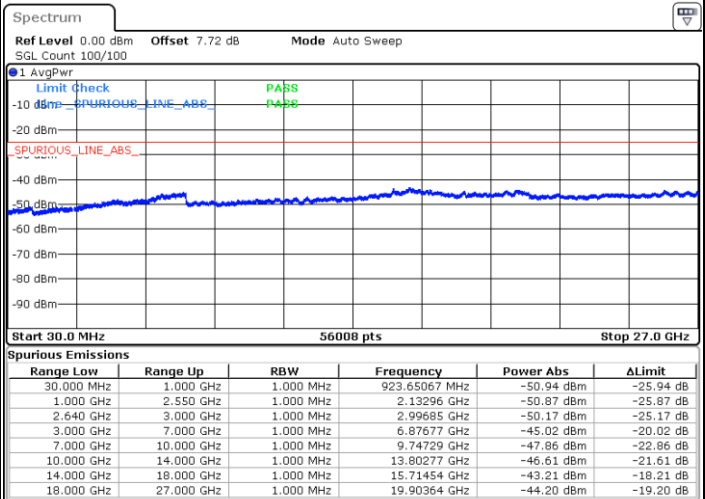

Date: 14.SEP.2017 11:42:24

Highest Channel / QPSK

Highest Channel / 16QAM

Date: 14.SEP.2017 11:44:11

Date: 14.SEP.2017 11:45:05

LTE Band 38 / 5MHz

Lowest Channel / QPSK

Lowest Channel / 16QAM

Date: 14.SEP.2017 18:56:50

Date: 14.SEP.2017 18:57:46

Middle Channel / QPSK

Middle Channel / 16QAM

Date: 14.SEP.2017 18:58:42

Date: 14.SEP.2017 18:59:38

LTE Band 38 / 5MHz

Highest Channel / QPSK

Date: 14.SEP.2017 22:28:56

Highest Channel / 16QAM

Date: 14.SEP.2017 22:27:02

LTE Band 38 / 10MHz

Lowest Channel / QPSK

Date: 14.SEP.2017 22:03:00

Lowest Channel / 16QAM

Date: 14.SEP.2017 19:03:21