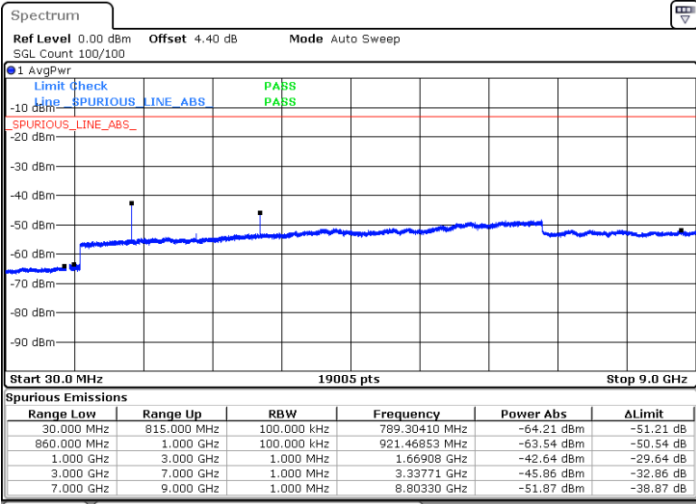

LTE Band 5 / 3MHz

Middle Channel / QPSK

Middle Channel / 16QAM

Date: 14.SEP.2017 09:26:28

Date: 14.SEP.2017 09:27:22

Highest Channel / QPSK

Highest Channel / 16QAM

Date: 14.SEP.2017 09:35:25

Date: 14.SEP.2017 09:36:19

LTE Band 5 / 5MHz

Lowest Channel / QPSK

Lowest Channel / 16QAM

Date: 14.SEP.2017 09:44:22

Date: 14.SEP.2017 09:45:17

Middle Channel / QPSK

Middle Channel / 16QAM

Date: 14.SEP.2017 09:46:51

Date: 14.SEP.2017 09:47:45

LTE Band 5 / 5MHz

Highest Channel / QPSK

Date: 14.SEP.2017 09:55:48

Highest Channel / 16QAM

Date: 14.SEP.2017 09:56:42

LTE Band 5 / 10MHz