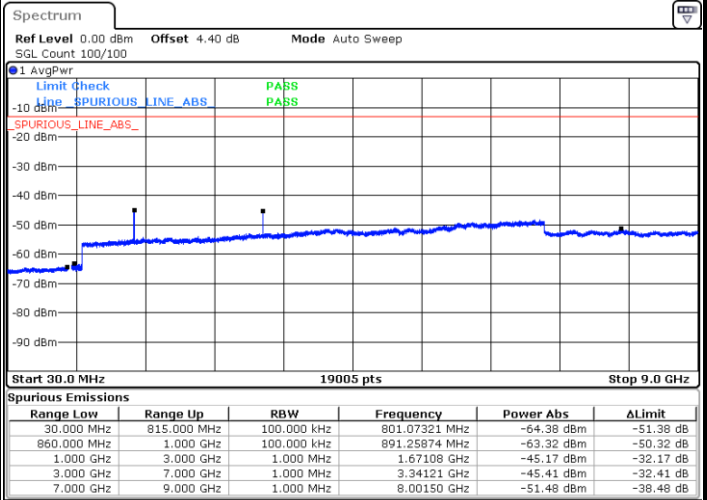

Date: 14.SEP.2017 09:03:36

Date: 14.SEP.2017 09:04:31

Middle Channel / QPSK

Middle Channel / 16QAM

Date: 14.SEP.2017 09:06:05

Date: 14.SEP.2017 09:06:59

LTE Band 5 / 1.4MHz

Highest Channel / QPSK

Date: 14.SEP.2017 09:15:02

Highest Channel / 16QAM

Date: 14.SEP.2017 09:15:57

LTE Band 5 / 3MHz

Lowest Channel / QPSK

Date: 14.SEP.2017 09:24:00

Lowest Channel / 16QAM

Date: 14.SEP.2017 09:24:54

LTE Band 5 / 3MHz

Middle Channel / QPSK

Middle Channel / 16QAM

Date: 14.SEP.2017 09:26:28

Date: 14.SEP.2017 09:27:22

Highest Channel / QPSK

Highest Channel / 16QAM

Date: 14.SEP.2017 09:35:25