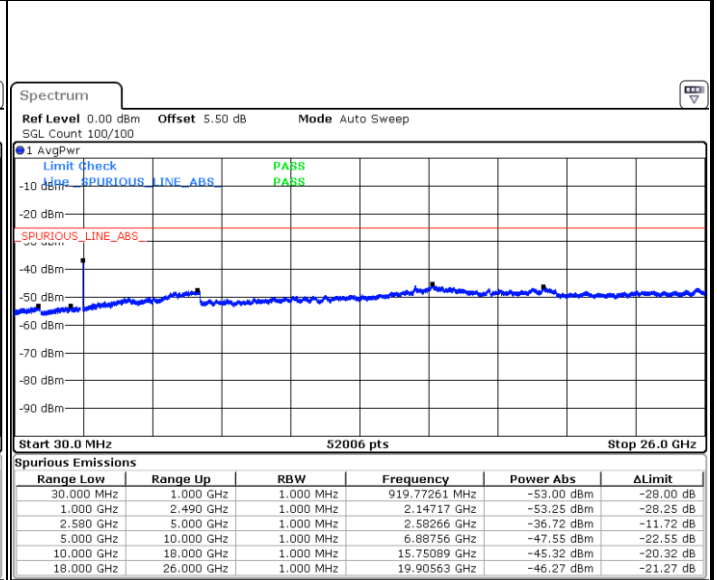

Date: 14.SEP.2017 11:12:17

LTE Band 7 / 15MHz

Lowest Channel / QPSK

Lowest Channel / 16QAM

Date: 14.SEP.2017 13:44:25

Date: 14.SEP.2017 13:43:25

Middle Channel / QPSK

Middle Channel / 16QAM

Date: 14.SEP.2017 11:26:53

Date: 14.SEP.2017 11:26:00

LTE Band7 / 15MHz

Highest Channel / QPSK

Date: 14.SEP.2017 11:27:47

Highest Channel / 16QAM

Date: 14.SEP.2017 11:28:41

LTE Band 7 / 20MHz

Lowest Channel / QPSK

Date: 14.SEP.2017 11:40:36

Lowest Channel / 16QAM

Date: 14.SEP.2017 11:41:30

LTE Band 7 / 20MHz

Middle Channel / QPSK

Middle Channel / 16QAM

Date: 14.SEP.2017 11:43:18

Date: 14.SEP.2017 11:42:24

Highest Channel / QPSK

Highest Channel / 16QAM

Date: 14.SEP.2017 11:44:11

Date: 14.SEP.2017 11:45:05

LTE Band 38 / 5MHz

Lowest Channel / QPSK

Lowest Channel / 16QAM