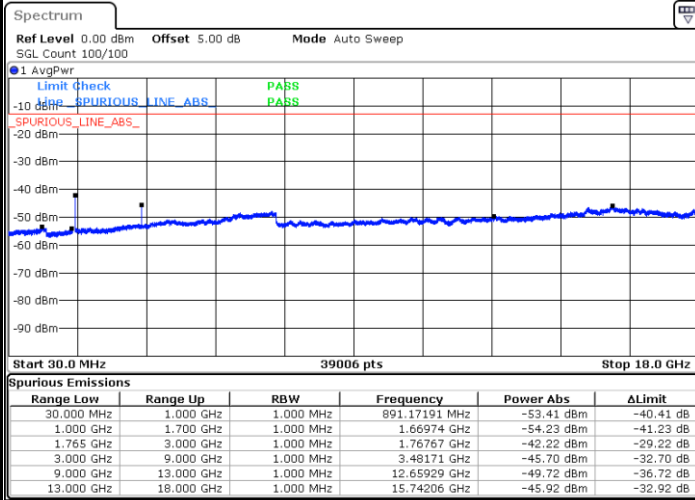

LTE Band 4 / 10MHz

Middle Channel / QPSK

Middle Channel / 16QAM

Date: 13.SEP.2017 18:45:45

Date: 13.SEP.2017 18:46:39

Highest Channel / QPSK

Highest Channel / 16QAM

Date: 13.SEP.2017 18:52:43

Date: 13.SEP.2017 18:53:37

LTE Band 4 / 15MHz

Lowest Channel / QPSK

Lowest Channel / 16QAM

Date: 13.SEP.2017 18:59:41

Date: 13.SEP.2017 19:00:35

Middle Channel / QPSK

Middle Channel / 16QAM

Date: 13.SEP.2017 19:02:09

Date: 13.SEP.2017 19:03:04

LTE Band 4 / 15MHz

Highest Channel / QPSK

Date: 13.SEP.2017 19:09:07

Highest Channel / 16QAM

Date: 13.SEP.2017 19:10:01

LTE Band 4 / 20MHz