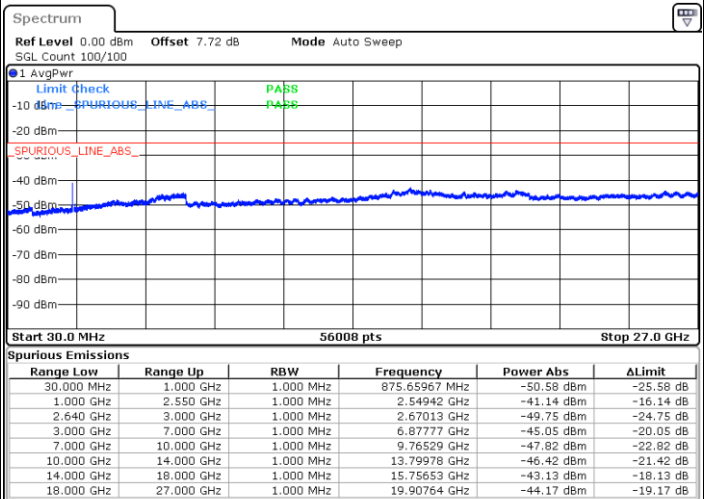

Date: 14.SEP.2017 19:07:02

LTE Band 38 / 15MHz

Lowest Channel / QPSK

Lowest Channel / 16QAM

Date: 14.SEP.2017 22:46:46

Date: 14.SEP.2017 22:45:42

Middle Channel / QPSK

Middle Channel / 16QAM

Date: 14.SEP.2017 22:48:45

Date: 14.SEP.2017 22:47:54

LTE Band 38 / 15MHz

Highest Channel / QPSK

Date: 14.SEP.2017 22:50:29

Highest Channel / 16QAM

Date: 14.SEP.2017 22:49:38

LTE Band 38 / 20MHz

Lowest Channel / QPSK

Date: 14.SEP.2017 19:13:30

Lowest Channel / 16QAM

Date: 14.SEP.2017 22:52:45