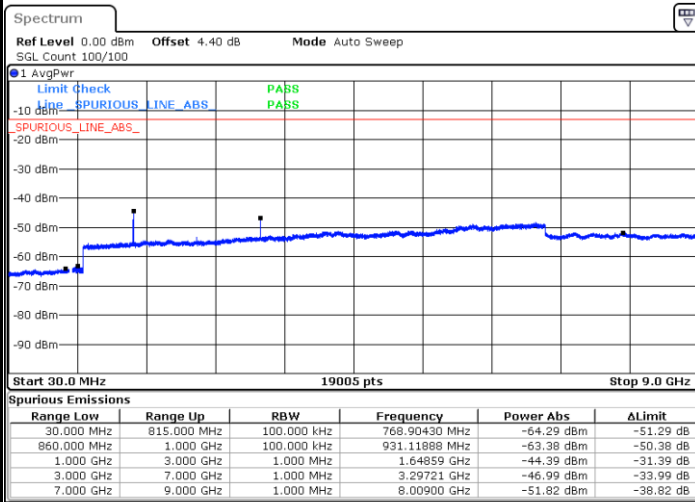

Date: 14.SEP.2017 09:03:36

Date: 14.SEP.2017 09:04:31

Middle Channel / QPSK

Middle Channel / 16QAM

Date: 14.SEP.2017 09:06:05

Date: 14.SEP.2017 09:06:59

LTE Band 5 / 1.4MHz

Highest Channel / QPSK

Date: 14.SEP.2017 09:15:02

Highest Channel / 16QAM

Date: 14.SEP.2017 09:15:57

LTE Band 5 / 3MHz

Lowest Channel / QPSK

Date: 14.SEP.2017 09:24:00

Lowest Channel / 16QAM

Date: 14.SEP.2017 09:24:54

LTE Band 5 / 3MHz

Middle Channel / QPSK

Middle Channel / 16QAM

Date: 14.SEP.2017 09:26:28

Date: 14.SEP.2017 09:27:22

Highest Channel / QPSK

Highest Channel / 16QAM

Date: 14.SEP.2017 09:35:25