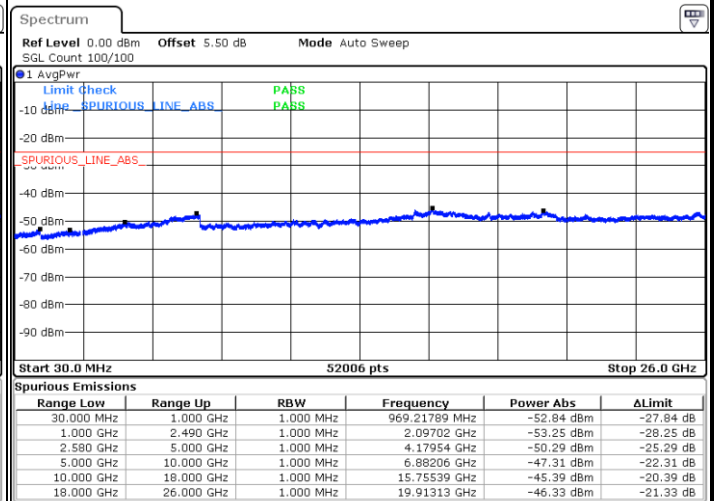

Date: 14.SEP.2017 10:54:59

Highest Channel / 16QAM

Date: 14.SEP.2017 10:55:53

LTE Band 7 / 10MHz

Lowest Channel / QPSK

Date: 14.SEP.2017 11:07:48

Lowest Channel / 16QAM

Date: 14.SEP.2017 11:08:42

LTE Band 7 / 10MHz

Middle Channel / QPSK

Middle Channel / 16QAM

Date: 14.SEP.2017 11:10:29

Date: 14.SEP.2017 11:09:36

Highest Channel / QPSK

Highest Channel / 16QAM

Date: 14.SEP.2017 11:11:23

Date: 14.SEP.2017 11:12:17

LTE Band 7 / 15MHz

Lowest Channel / QPSK

Lowest Channel / 16QAM

Date: 14.SEP.2017 13:44:25

Date: 14.SEP.2017 13:43:25

Middle Channel / QPSK

Middle Channel / 16QAM

Date: 14.SEP.2017 11:26:53

Date: 14.SEP.2017 11:26:00

LTE Band7 / 15MHz

Highest Channel / QPSK

Date: 14.SEP.2017 11:27:47

Highest Channel / 16QAM

Date: 14.SEP.2017 11:28:41

LTE Band 7 / 20MHz