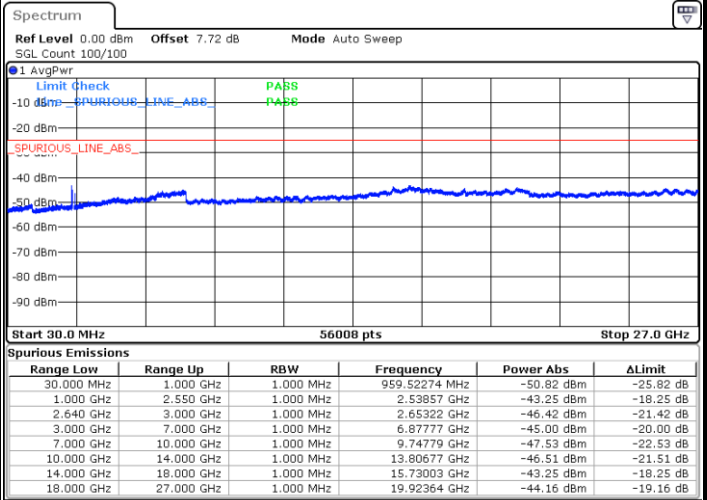

Date: 14.SEP.2017 22:28:56

Highest Channel / 16QAM

Date: 14.SEP.2017 22:27:02

LTE Band 38 / 10MHz

Lowest Channel / QPSK

Date: 14.SEP.2017 22:03:00

Lowest Channel / 16QAM

Date: 14.SEP.2017 19:03:21

LTE Band 38 / 10MHz

Middle Channel / QPSK

Middle Channel / 16QAM

Date: 14.SEP.2017 22:12:42

Date: 14.SEP.2017 22:08:41

Highest Channel / QPSK

Highest Channel / 16QAM

Date: 14.SEP.2017 22:19:13

Date: 14.SEP.2017 19:07:02

LTE Band 38 / 15MHz

Lowest Channel / QPSK

Lowest Channel / 16QAM

Date: 14.SEP.2017 22:46:46

Date: 14.SEP.2017 22:45:42

Middle Channel / QPSK

Middle Channel / 16QAM