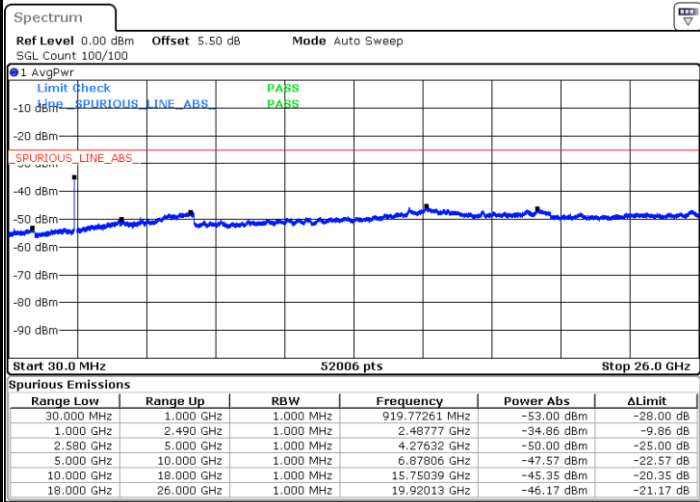

Date: 14.SEP.2017 10:54:59

Highest Channel / 16QAM

Date: 14.SEP.2017 10:55:53

LTE Band 7 / 10MHz

Lowest Channel / QPSK

Date: 14.SEP.2017 11:07:48

Lowest Channel / 16QAM

Date: 14.SEP.2017 11:08:42

LTE Band 7 / 10MHz

Middle Channel / QPSK

Middle Channel / 16QAM

Date: 14.SEP.2017 11:10:29

Date: 14.SEP.2017 11:09:36

Highest Channel / QPSK

Highest Channel / 16QAM

Date: 14.SEP.2017 11:11:23

Date: 14.SEP.2017 11:12:17

LTE Band 7 / 15MHz

Lowest Channel / QPSK

Lowest Channel / 16QAM

Date: 14.SEP.2017 13:44:25

Date: 14.SEP.2017 13:43:25

Middle Channel / QPSK

Middle Channel / 16QAM

Date: 14.SEP.2017 11:26:53

Date: 14.SEP.2017 11:26:00

LTE Band7 / 15MHz

Highest Channel / QPSK

Date: 14.SEP.2017 11:27:47

Highest Channel / 16QAM

Date: 14.SEP.2017 11:28:41

LTE Band 7 / 20MHz