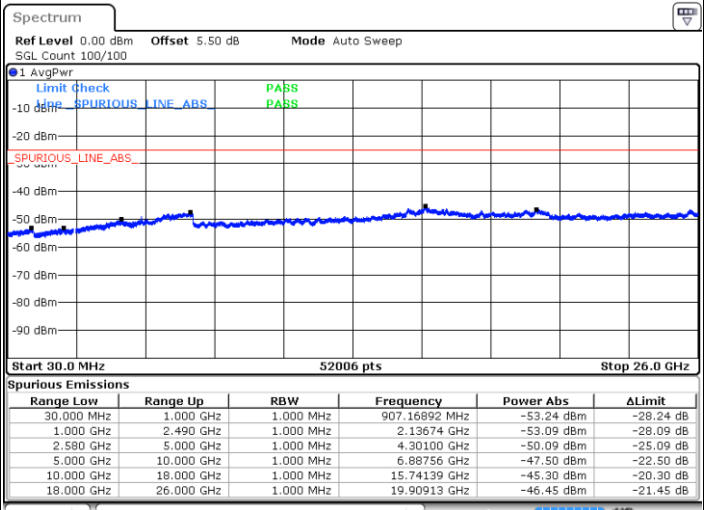

Date: 14.SEP.2017 10:08:08

Highest Channel / QPSK

Date: 14.SEP.2017 10:16:10

Highest Channel / 16QAM

Date: 14.SEP.2017 10:17:05

LTE Band 7 / 5MHz

Lowest Channel / QPSK

Lowest Channel / 16QAM

Date: 14.SEP.2017 10:51:24

Date: 14.SEP.2017 10:52:17

Middle Channel / QPSK

Middle Channel / 16QAM

Date: 14.SEP.2017 10:54:05

Date: 14.SEP.2017 10:53:11

LTE Band 7 / 5MHz

Highest Channel / QPSK

Date: 14.SEP.2017 10:54:59

Highest Channel / 16QAM

Date: 14.SEP.2017 10:55:53

LTE Band 7 / 10MHz

Lowest Channel / QPSK

Date: 14.SEP.2017 11:07:48

Lowest Channel / 16QAM

Date: 14.SEP.2017 11:08:42

LTE Band 7 / 10MHz

Middle Channel / QPSK

Middle Channel / 16QAM

Date: 14.SEP.2017 11:10:29

Date: 14.SEP.2017 11:09:36

Highest Channel / QPSK

Highest Channel / 16QAM

Date: 14.SEP.2017 11:11:23