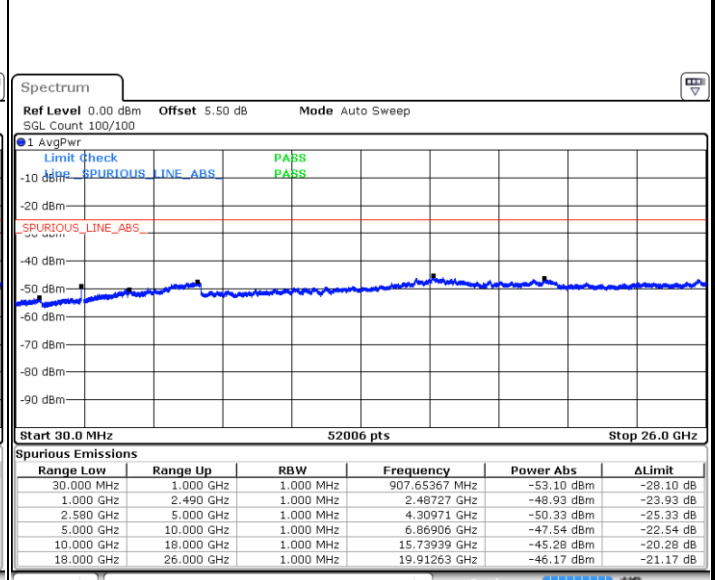

Date: 14.SEP.2017 10:51:24

Date: 14.SEP.2017 10:52:17

Middle Channel / QPSK

Middle Channel / 16QAM

Date: 14.SEP.2017 10:54:05

Date: 14.SEP.2017 10:53:11

LTE Band 7 / 5MHz

Highest Channel / QPSK

Date: 14.SEP.2017 10:54:59

Highest Channel / 16QAM

Date: 14.SEP.2017 10:55:53

LTE Band 7 / 10MHz

Lowest Channel / QPSK

Date: 14.SEP.2017 11:07:48

Lowest Channel / 16QAM

Date: 14.SEP.2017 11:08:42

LTE Band 7 / 10MHz

Middle Channel / QPSK

Middle Channel / 16QAM

Date: 14.SEP.2017 11:10:29

Date: 14.SEP.2017 11:09:36

Highest Channel / QPSK

Highest Channel / 16QAM

Date: 14.SEP.2017 11:11:23

Date: 14.SEP.2017 11:12:17

LTE Band 7 / 15MHz

Lowest Channel / QPSK

Lowest Channel / 16QAM

Date: 14.SEP.2017 13:44:25

Date: 14.SEP.2017 13:43:25

Middle Channel / QPSK

Middle Channel / 16QAM