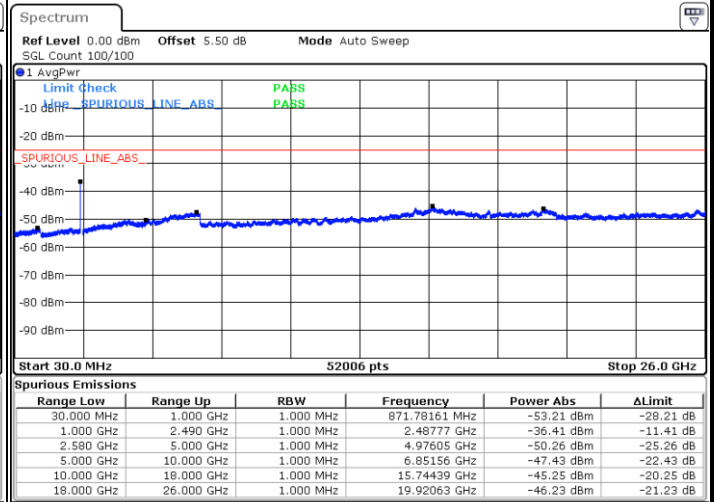

LTE Band 7 / 10MHz

Middle Channel / QPSK

Middle Channel / 16QAM

Date: 14.SEP.2017 11:10:29

Date: 14.SEP.2017 11:09:36

Highest Channel / QPSK

Highest Channel / 16QAM

Date: 14.SEP.2017 11:11:23

Date: 14.SEP.2017 11:12:17

LTE Band 7 / 15MHz

Lowest Channel / QPSK

Lowest Channel / 16QAM

Date: 14.SEP.2017 13:44:25

Date: 14.SEP.2017 13:43:25

Middle Channel / QPSK

Middle Channel / 16QAM

Date: 14.SEP.2017 11:26:53

Date: 14.SEP.2017 11:26:00

LTE Band7 / 15MHz

Highest Channel / QPSK

Date: 14.SEP.2017 11:27:47

Highest Channel / 16QAM

Date: 14.SEP.2017 11:28:41

LTE Band 7 / 20MHz