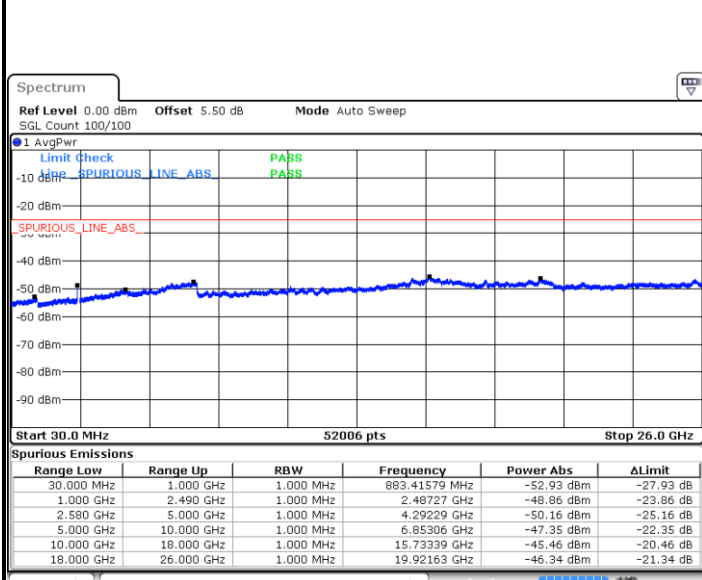

Date: 14.SEP.2017 10:08:08

Highest Channel / QPSK

Date: 14.SEP.2017 10:16:10

Highest Channel / 16QAM

Date: 14.SEP.2017 10:17:05

LTE Band 7 / 5MHz

Lowest Channel / QPSK

Lowest Channel / 16QAM

Date: 14.SEP.2017 10:51:24

Date: 14.SEP.2017 10:52:17

Middle Channel / QPSK

Middle Channel / 16QAM

Date: 14.SEP.2017 10:54:05

Date: 14.SEP.2017 10:53:11

LTE Band 7 / 5MHz

Highest Channel / QPSK

Date: 14.SEP.2017 10:54:59

Highest Channel / 16QAM

Date: 14.SEP.2017 10:55:53

LTE Band 7 / 10MHz

Lowest Channel / QPSK

Date: 14.SEP.2017 11:07:48

Lowest Channel / 16QAM

Date: 14.SEP.2017 11:08:42

LTE Band 7 / 10MHz

Middle Channel / QPSK

Middle Channel / 16QAM

Date: 14.SEP.2017 11:10:29

Date: 14.SEP.2017 11:09:36

Highest Channel / QPSK

Highest Channel / 16QAM

Date: 14.SEP.2017 11:11:23