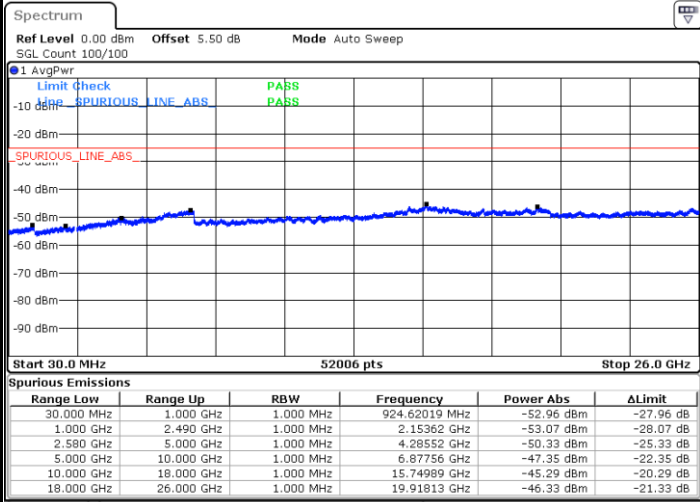

Date: 14.SEP.2017 11:26:53

Date: 14.SEP.2017 11:26:00

LTE Band7 / 15MHz

Highest Channel / QPSK

Date: 14.SEP.2017 11:27:47

Highest Channel / 16QAM

Date: 14.SEP.2017 11:28:41

LTE Band 7 / 20MHz

Lowest Channel / QPSK

Date: 14.SEP.2017 11:40:36

Lowest Channel / 16QAM

Date: 14.SEP.2017 11:41:30

LTE Band 7 / 20MHz

Middle Channel / QPSK

Middle Channel / 16QAM

Date: 14.SEP.2017 11:43:18

Date: 14.SEP.2017 11:42:24

Highest Channel / QPSK

Highest Channel / 16QAM

Date: 14.SEP.2017 11:44:11

Date: 14.SEP.2017 11:45:05

LTE Band 38 / 5MHz

Lowest Channel / QPSK

Lowest Channel / 16QAM