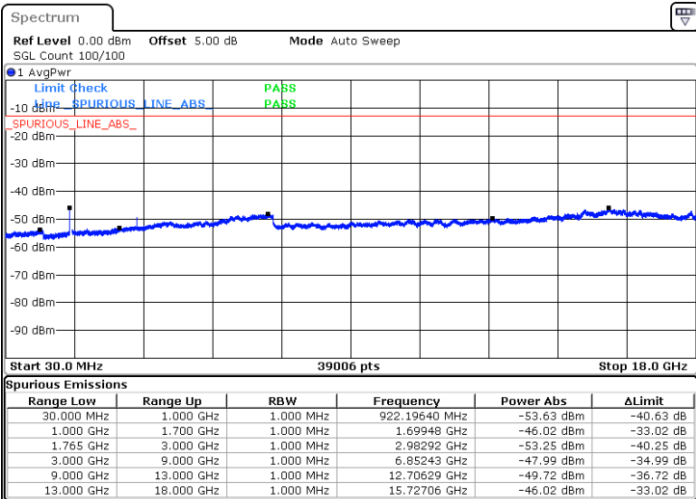

LTE Band 4 / 10MHz

Middle Channel / QPSK

Middle Channel / 16QAM

Date: 13.SEP.2017 18:45:45

Date: 13.SEP.2017 18:46:39

Highest Channel / QPSK

Highest Channel / 16QAM

Date: 13.SEP.2017 18:52:43

Date: 13.SEP.2017 18:53:37

LTE Band 4 / 15MHz

Lowest Channel / QPSK

Lowest Channel / 16QAM

Date: 13.SEP.2017 18:59:41

Date: 13.SEP.2017 19:00:35

Middle Channel / QPSK

Middle Channel / 16QAM

Date: 13.SEP.2017 19:02:09

Date: 13.SEP.2017 19:03:04

LTE Band 4 / 15MHz

Highest Channel / QPSK

Date: 13.SEP.2017 19:09:07

Highest Channel / 16QAM

Date: 13.SEP.2017 19:10:01

LTE Band 4 / 20MHz