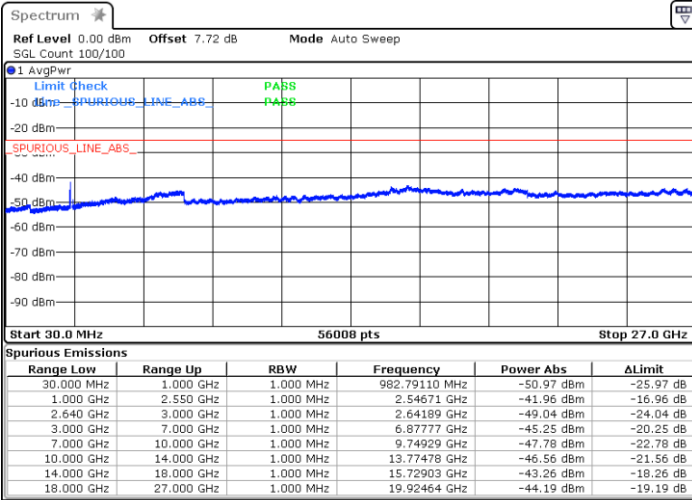

Date: 14.SEP.2017 22:28:56

Highest Channel / 16QAM

Date: 14.SEP.2017 22:27:02

LTE Band 38 / 10MHz

Lowest Channel / QPSK

Date: 14.SEP.2017 22:03:00

Lowest Channel / 16QAM

Date: 14.SEP.2017 19:03:21

LTE Band 38 / 10MHz

Middle Channel / QPSK

Middle Channel / 16QAM

Date: 14.SEP.2017 22:12:42

Date: 14.SEP.2017 22:08:41

Highest Channel / QPSK

Highest Channel / 16QAM

Date: 14.SEP.2017 22:19:13

Date: 14.SEP.2017 19:07:02

LTE Band 38 / 15MHz

Lowest Channel / QPSK

Lowest Channel / 16QAM

Date: 14.SEP.2017 22:46:46

Date: 14.SEP.2017 22:45:42

Middle Channel / QPSK

Middle Channel / 16QAM

Date: 14.SEP.2017 22:48:45

Date: 14.SEP.2017 22:47:54

LTE Band 38 / 15MHz

Highest Channel / QPSK

Date: 14.SEP.2017 22:50:29

Highest Channel / 16QAM

Date: 14.SEP.2017 22:49:38

LTE Band 38 / 20MHz