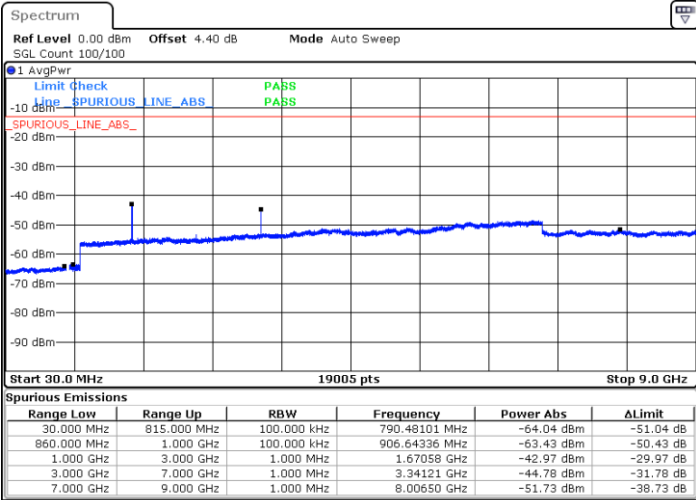

Date: 14.SEP.2017 09:03:36

Date: 14.SEP.2017 09:04:31

Middle Channel / QPSK

Middle Channel / 16QAM

Date: 14.SEP.2017 09:06:05

Date: 14.SEP.2017 09:06:59

LTE Band 5 / 1.4MHz

Highest Channel / QPSK

Date: 14.SEP.2017 09:15:02

Highest Channel / 16QAM

Date: 14.SEP.2017 09:15:57

LTE Band 5 / 3MHz

Lowest Channel / QPSK

Date: 14.SEP.2017 09:24:00

Lowest Channel / 16QAM

Date: 14.SEP.2017 09:24:54

LTE Band 5 / 3MHz

Middle Channel / QPSK

Middle Channel / 16QAM

Date: 14.SEP.2017 09:26:28

Date: 14.SEP.2017 09:27:22

Highest Channel / QPSK

Highest Channel / 16QAM

Date: 14.SEP.2017 09:35:25

Date: 14.SEP.2017 09:36:19

LTE Band 5 / 5MHz

Lowest Channel / QPSK

Lowest Channel / 16QAM

Date: 14.SEP.2017 09:44:22

Date: 14.SEP.2017 09:45:17

Middle Channel / QPSK

Middle Channel / 16QAM