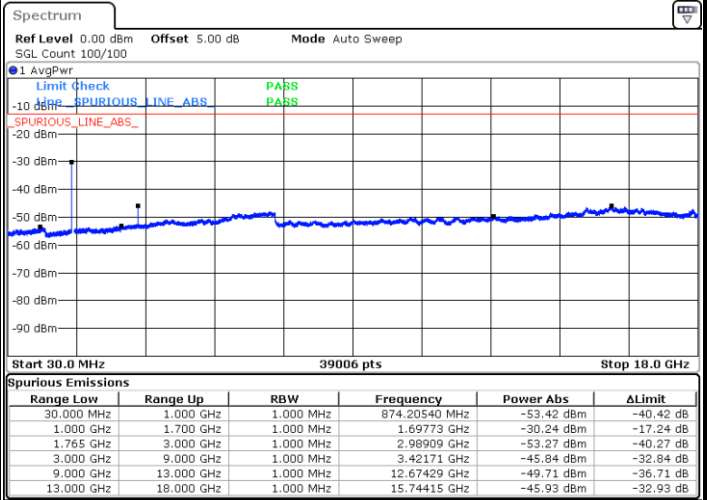

LTE Band 4 / 10MHz

Middle Channel / QPSK

Middle Channel / 16QAM

Date: 13.SEP.2017 18:45:45

Date: 13.SEP.2017 18:46:39

Highest Channel / QPSK

Highest Channel / 16QAM

Date: 13.SEP.2017 18:52:43

Date: 13.SEP.2017 18:53:37

LTE Band 4 / 15MHz

Lowest Channel / QPSK

Lowest Channel / 16QAM

Date: 13.SEP.2017 18:59:41

Date: 13.SEP.2017 19:00:35

Middle Channel / QPSK

Middle Channel / 16QAM

Date: 13.SEP.2017 19:02:09

Date: 13.SEP.2017 19:03:04

LTE Band 4 / 15MHz

Highest Channel / QPSK

Date: 13.SEP.2017 19:09:07

Highest Channel / 16QAM

Date: 13.SEP.2017 19:10:01

LTE Band 4 / 20MHz