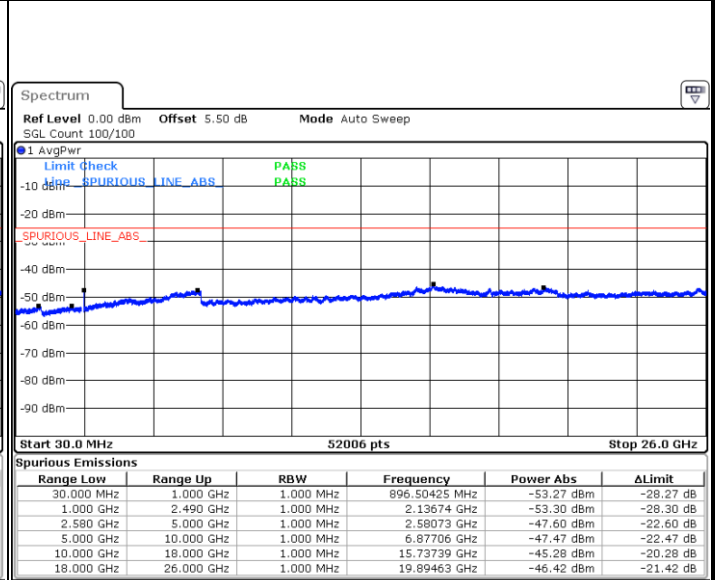

Date: 14.SEP.2017 10:08:08

Highest Channel / QPSK

Date: 14.SEP.2017 10:16:10

Highest Channel / 16QAM

Date: 14.SEP.2017 10:17:05

LTE Band 7 / 5MHz

Lowest Channel / QPSK

Lowest Channel / 16QAM

Date: 14.SEP.2017 10:51:24

Date: 14.SEP.2017 10:52:17

Middle Channel / QPSK

Middle Channel / 16QAM

Date: 14.SEP.2017 10:54:05

Date: 14.SEP.2017 10:53:11

LTE Band 7 / 5MHz

Highest Channel / QPSK

Date: 14.SEP.2017 10:54:59

Highest Channel / 16QAM

Date: 14.SEP.2017 10:55:53

LTE Band 7 / 10MHz

Lowest Channel / QPSK

Date: 14.SEP.2017 11:07:48

Lowest Channel / 16QAM

Date: 14.SEP.2017 11:08:42

LTE Band 7 / 10MHz

Middle Channel / QPSK

Middle Channel / 16QAM

Date: 14.SEP.2017 11:10:29

Date: 14.SEP.2017 11:09:36

Highest Channel / QPSK

Highest Channel / 16QAM

Date: 14.SEP.2017 11:11:23