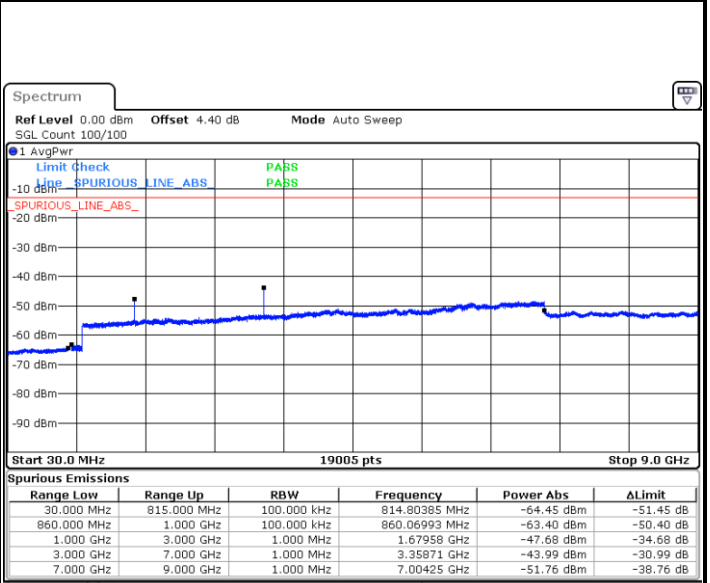

Date: 14.SEP.2017 09:46:51

Date: 14.SEP.2017 09:47:45

LTE Band 5 / 5MHz

Highest Channel / QPSK

Date: 14.SEP.2017 09:55:48

Highest Channel / 16QAM

Date: 14.SEP.2017 09:56:42

LTE Band 5 / 10MHz

Lowest Channel / QPSK

Date: 14.SEP.2017 10:04:45

Lowest Channel / 16QAM

Date: 14.SEP.2017 10:05:39

LTE Band 5 / 10MHz

Middle Channel / QPSK

Date: 14.SEP.2017 10:07:13

Middle Channel / 16QAM

Date: 14.SEP.2017 10:08:08

Highest Channel / QPSK

Date: 14.SEP.2017 10:16:10

Highest Channel / 16QAM

Date: 14.SEP.2017 10:17:05

LTE Band 7 / 5MHz

Lowest Channel / QPSK

Lowest Channel / 16QAM