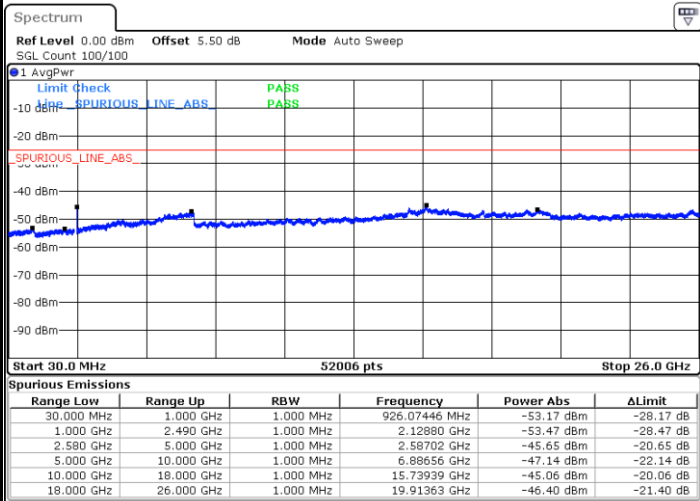

Date: 14.SEP.2017 11:26:53

Date: 14.SEP.2017 11:26:00

LTE Band7 / 15MHz

Highest Channel / QPSK

Date: 14.SEP.2017 11:27:47

Highest Channel / 16QAM

Date: 14.SEP.2017 11:28:41

LTE Band 7 / 20MHz

Lowest Channel / QPSK

Date: 14.SEP.2017 11:40:36

Lowest Channel / 16QAM

Date: 14.SEP.2017 11:41:30

LTE Band 7 / 20MHz

Middle Channel / QPSK

Middle Channel / 16QAM

Date: 14.SEP.2017 11:43:18

Date: 14.SEP.2017 11:42:24

Highest Channel / QPSK

Highest Channel / 16QAM

Date: 14.SEP.2017 11:44:11

Date: 14.SEP.2017 11:45:05

LTE Band 38 / 5MHz

Lowest Channel / QPSK

Lowest Channel / 16QAM