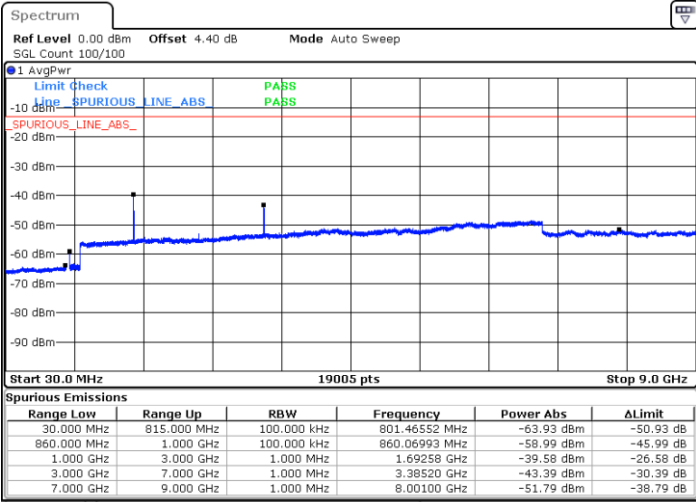

Date: 14.SEP.2017 09:15:02

Highest Channel / 16QAM

Date: 14.SEP.2017 09:15:57

LTE Band 5 / 3MHz

Lowest Channel / QPSK

Date: 14.SEP.2017 09:24:00

Lowest Channel / 16QAM

Date: 14.SEP.2017 09:24:54

LTE Band 5 / 3MHz

Middle Channel / QPSK

Middle Channel / 16QAM

Date: 14.SEP.2017 09:26:28

Date: 14.SEP.2017 09:27:22

Highest Channel / QPSK

Highest Channel / 16QAM

Date: 14.SEP.2017 09:35:25

Date: 14.SEP.2017 09:36:19

LTE Band 5 / 5MHz

Lowest Channel / QPSK

Lowest Channel / 16QAM

Date: 14.SEP.2017 09:44:22

Date: 14.SEP.2017 09:45:17

Middle Channel / QPSK

Middle Channel / 16QAM

Date: 14.SEP.2017 09:46:51

Date: 14.SEP.2017 09:47:45

LTE Band 5 / 5MHz

Highest Channel / QPSK

Date: 14.SEP.2017 09:55:48

Highest Channel / 16QAM

Date: 14.SEP.2017 09:56:42

LTE Band 5 / 10MHz