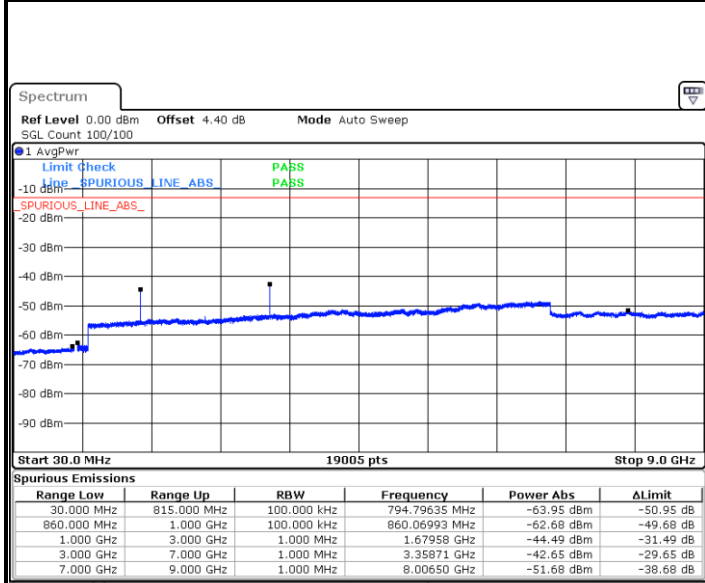

Date: 14.SEP.2017 09:46:51

Date: 14.SEP.2017 09:47:45

LTE Band 5 / 5MHz

Highest Channel / QPSK

Date: 14.SEP.2017 09:55:48

Highest Channel / 16QAM

Date: 14.SEP.2017 09:56:42

LTE Band 5 / 10MHz

Lowest Channel / QPSK

Date: 14.SEP.2017 10:04:45

Lowest Channel / 16QAM

Date: 14.SEP.2017 10:05:39

LTE Band 5 / 10MHz

Middle Channel / QPSK

Date: 14.SEP.2017 10:07:13

Middle Channel / 16QAM

Date: 14.SEP.2017 10:08:08

Highest Channel / QPSK

Date: 14.SEP.2017 10:16:10

Highest Channel / 16QAM

Date: 14.SEP.2017 10:17:05

LTE Band 7 / 5MHz

Lowest Channel / QPSK

Lowest Channel / 16QAM

Date: 14.SEP.2017 10:51:24

Date: 14.SEP.2017 10:52:17

Middle Channel / QPSK

Middle Channel / 16QAM

Date: 14.SEP.2017 10:54:05

Date: 14.SEP.2017 10:53:11

LTE Band 7 / 5MHz

Highest Channel / QPSK