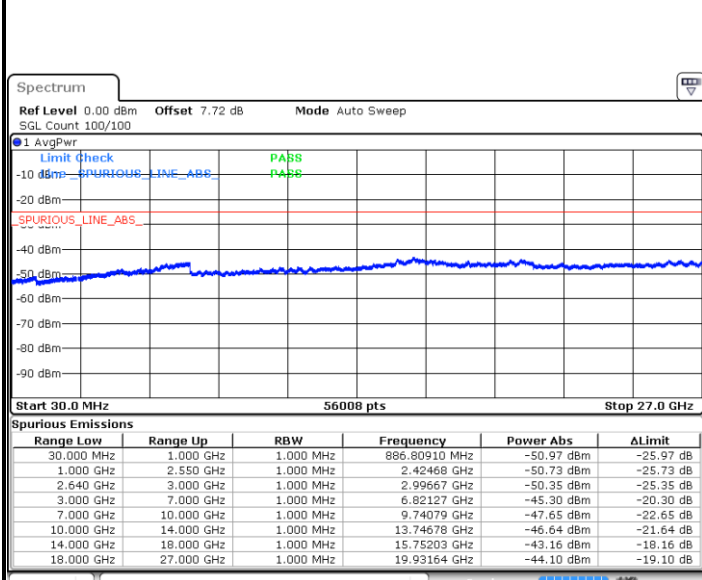

Date: 14.SEP.2017 11:42:24

Highest Channel / QPSK

Highest Channel / 16QAM

Date: 14.SEP.2017 11:44:11

Date: 14.SEP.2017 11:45:05

LTE Band 38 / 5MHz

Lowest Channel / QPSK

Lowest Channel / 16QAM

Date: 14.SEP.2017 18:56:50

Date: 14.SEP.2017 18:57:46

Middle Channel / QPSK

Middle Channel / 16QAM

Date: 14.SEP.2017 18:58:42

Date: 14.SEP.2017 18:59:38

LTE Band 38 / 5MHz

Highest Channel / QPSK

Date: 14.SEP.2017 22:28:56

Highest Channel / 16QAM

Date: 14.SEP.2017 22:27:02

LTE Band 38 / 10MHz

Lowest Channel / QPSK

Date: 14.SEP.2017 22:03:00

Lowest Channel / 16QAM

Date: 14.SEP.2017 19:03:21

LTE Band 38 / 10MHz

Middle Channel / QPSK

Middle Channel / 16QAM

Date: 14.SEP.2017 22:12:42

Date: 14.SEP.2017 22:08:41

Highest Channel / QPSK

Highest Channel / 16QAM

Date: 14.SEP.2017 22:19:13