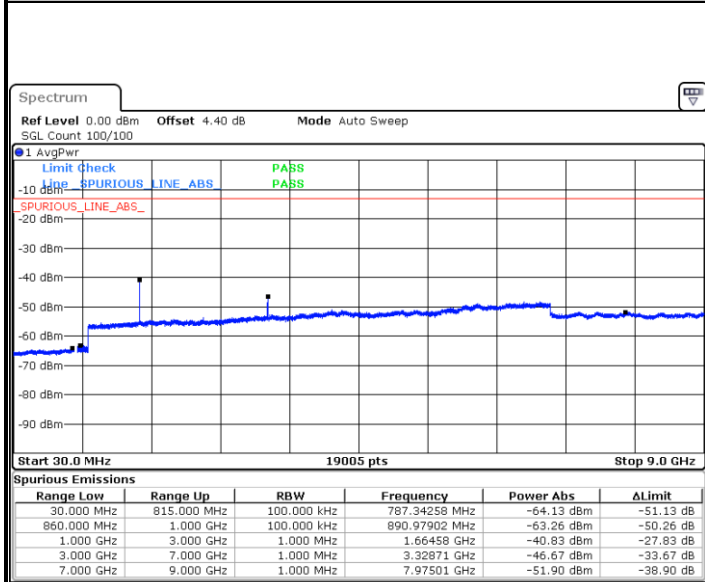

Date: 14.SEP.2017 09:46:51

Date: 14.SEP.2017 09:47:45

LTE Band 5 / 5MHz

Highest Channel / QPSK

Date: 14.SEP.2017 09:55:48

Highest Channel / 16QAM

Date: 14.SEP.2017 09:56:42

LTE Band 5 / 10MHz

Lowest Channel / QPSK

Date: 14.SEP.2017 10:04:45

Lowest Channel / 16QAM

Date: 14.SEP.2017 10:05:39

LTE Band 5 / 10MHz

Middle Channel / QPSK

Date: 14.SEP.2017 10:07:13

Middle Channel / 16QAM

Date: 14.SEP.2017 10:08:08

Highest Channel / QPSK

Date: 14.SEP.2017 10:16:10

Highest Channel / 16QAM

Date: 14.SEP.2017 10:17:05

LTE Band 7 / 5MHz

Lowest Channel / QPSK

Lowest Channel / 16QAM