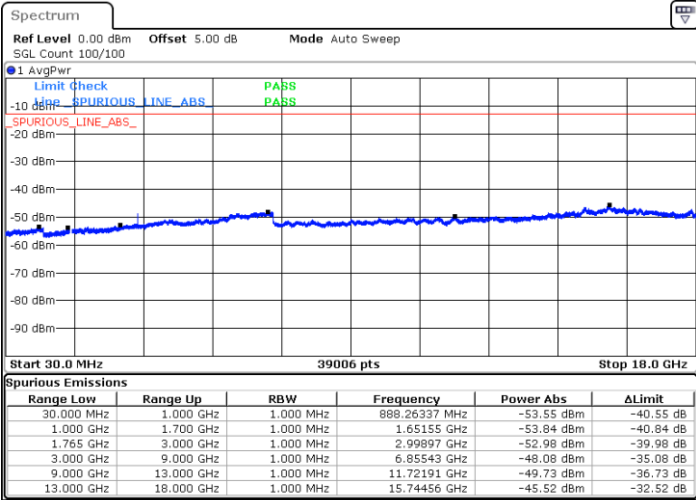

LTE Band 4 / 10MHz

Middle Channel / QPSK

Middle Channel / 16QAM

Date: 13.SEP.2017 18:45:45

Date: 13.SEP.2017 18:46:39

Highest Channel / QPSK

Highest Channel / 16QAM

Date: 13.SEP.2017 18:52:43

Date: 13.SEP.2017 18:53:37

LTE Band 4 / 15MHz

Lowest Channel / QPSK

Lowest Channel / 16QAM

Date: 13.SEP.2017 18:59:41

Date: 13.SEP.2017 19:00:35

Middle Channel / QPSK

Middle Channel / 16QAM

Date: 13.SEP.2017 19:02:09

Date: 13.SEP.2017 19:03:04

LTE Band 4 / 15MHz

Highest Channel / QPSK

Date: 13.SEP.2017 19:09:07

Highest Channel / 16QAM

Date: 13.SEP.2017 19:10:01

LTE Band 4 / 20MHz