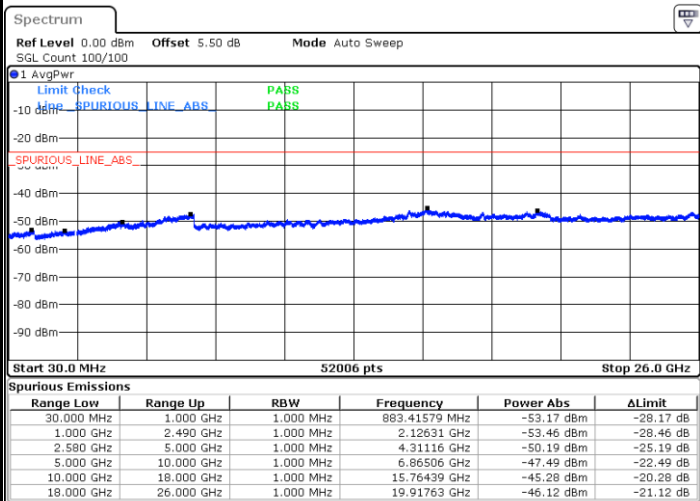

LTE Band 7 / 10MHz

Middle Channel / QPSK

Middle Channel / 16QAM

Date: 14.SEP.2017 11:10:29

Date: 14.SEP.2017 11:09:36

Highest Channel / QPSK

Highest Channel / 16QAM

Date: 14.SEP.2017 11:11:23

Date: 14.SEP.2017 11:12:17

LTE Band 7 / 15MHz

Lowest Channel / QPSK

Lowest Channel / 16QAM

Date: 14.SEP.2017 13:44:25

Date: 14.SEP.2017 13:43:25

Middle Channel / QPSK

Middle Channel / 16QAM

Date: 14.SEP.2017 11:26:53

Date: 14.SEP.2017 11:26:00

LTE Band7 / 15MHz

Highest Channel / QPSK

Date: 14.SEP.2017 11:27:47

Highest Channel / 16QAM

Date: 14.SEP.2017 11:28:41

LTE Band 7 / 20MHz