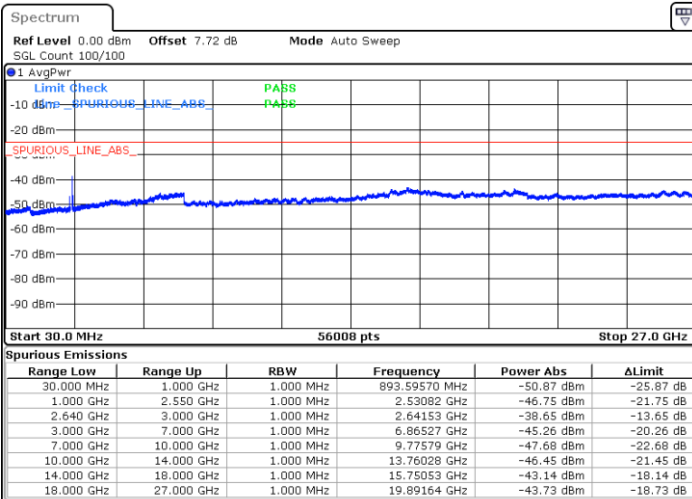

LTE Band 38 / 10MHz

Middle Channel / QPSK

Middle Channel / 16QAM

Date: 14.SEP.2017 22:12:42

Date: 14.SEP.2017 22:08:41

Highest Channel / QPSK

Highest Channel / 16QAM

Date: 14.SEP.2017 22:19:13

Date: 14.SEP.2017 19:07:02

LTE Band 38 / 15MHz

Lowest Channel / QPSK

Lowest Channel / 16QAM

Date: 14.SEP.2017 22:46:46

Date: 14.SEP.2017 22:45:42

Middle Channel / QPSK

Middle Channel / 16QAM

Date: 14.SEP.2017 22:48:45

Date: 14.SEP.2017 22:47:54

LTE Band 38 / 15MHz

Highest Channel / QPSK

Date: 14.SEP.2017 22:50:29

Highest Channel / 16QAM

Date: 14.SEP.2017 22:49:38

LTE Band 38 / 20MHz