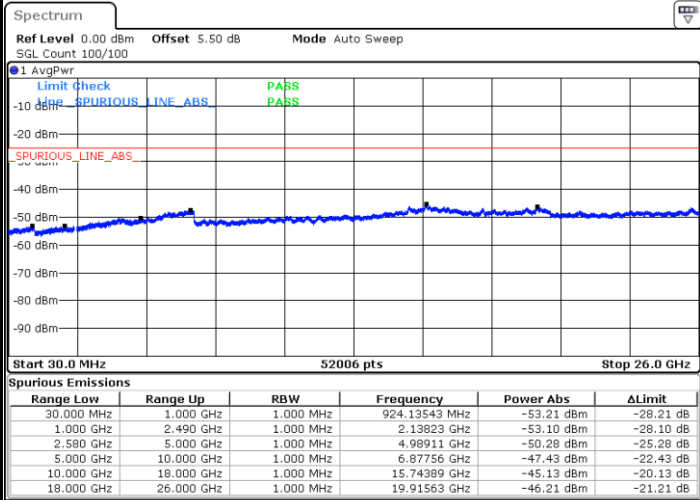

Date: 14.SEP.2017 10:51:24

Date: 14.SEP.2017 10:52:17

Middle Channel / QPSK

Middle Channel / 16QAM

Date: 14.SEP.2017 10:54:05

Date: 14.SEP.2017 10:53:11

LTE Band 7 / 5MHz

Highest Channel / QPSK

Date: 14.SEP.2017 10:54:59

Highest Channel / 16QAM

Date: 14.SEP.2017 10:55:53

LTE Band 7 / 10MHz

Lowest Channel / QPSK

Date: 14.SEP.2017 11:07:48

Lowest Channel / 16QAM

Date: 14.SEP.2017 11:08:42

LTE Band 7 / 10MHz

Middle Channel / QPSK

Middle Channel / 16QAM

Date: 14.SEP.2017 11:10:29

Date: 14.SEP.2017 11:09:36

Highest Channel / QPSK

Highest Channel / 16QAM

Date: 14.SEP.2017 11:11:23