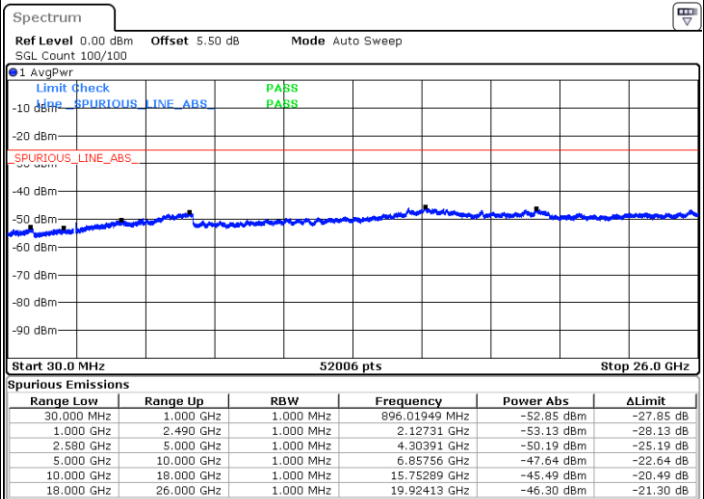

Date: 14.SEP.2017 10:54:59

Highest Channel / 16QAM

Date: 14.SEP.2017 10:55:53

LTE Band 7 / 10MHz

Lowest Channel / QPSK

Date: 14.SEP.2017 11:07:48

Lowest Channel / 16QAM

Date: 14.SEP.2017 11:08:42

LTE Band 7 / 10MHz

Middle Channel / QPSK

Middle Channel / 16QAM

Date: 14.SEP.2017 11:10:29

Date: 14.SEP.2017 11:09:36

Highest Channel / QPSK

Highest Channel / 16QAM

Date: 14.SEP.2017 11:11:23

Date: 14.SEP.2017 11:12:17

LTE Band 7 / 15MHz

Lowest Channel / QPSK

Lowest Channel / 16QAM

Date: 14.SEP.2017 13:44:25

Date: 14.SEP.2017 13:43:25

Middle Channel / QPSK

Middle Channel / 16QAM

Date: 14.SEP.2017 11:26:53

Date: 14.SEP.2017 11:26:00

LTE Band7 / 15MHz

Highest Channel / QPSK

Date: 14.SEP.2017 11:27:47

Highest Channel / 16QAM

Date: 14.SEP.2017 11:28:41

LTE Band 7 / 20MHz