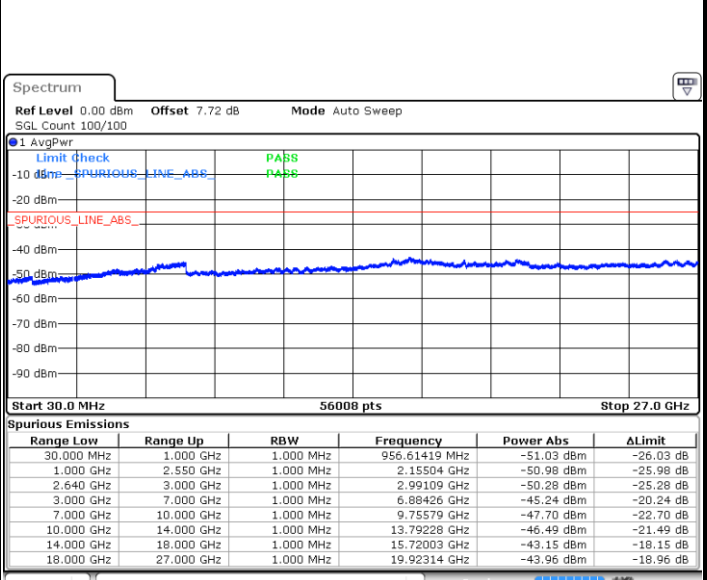

Date: 14.SEP.2017 11:42:24

Highest Channel / QPSK

Highest Channel / 16QAM

Date: 14.SEP.2017 11:44:11

Date: 14.SEP.2017 11:45:05

LTE Band 38 / 5MHz

Lowest Channel / QPSK

Lowest Channel / 16QAM

Date: 14.SEP.2017 18:56:50

Date: 14.SEP.2017 18:57:46

Middle Channel / QPSK

Middle Channel / 16QAM

Date: 14.SEP.2017 18:58:42

Date: 14.SEP.2017 18:59:38

LTE Band 38 / 5MHz

Highest Channel / QPSK

Date: 14.SEP.2017 22:28:56

Highest Channel / 16QAM

Date: 14.SEP.2017 22:27:02

LTE Band 38 / 10MHz

Lowest Channel / QPSK

Date: 14.SEP.2017 22:03:00

Lowest Channel / 16QAM

Date: 14.SEP.2017 19:03:21

LTE Band 38 / 10MHz

Middle Channel / QPSK

Middle Channel / 16QAM

Date: 14.SEP.2017 22:12:42

Date: 14.SEP.2017 22:08:41

Highest Channel / QPSK

Highest Channel / 16QAM

Date: 14.SEP.2017 22:19:13