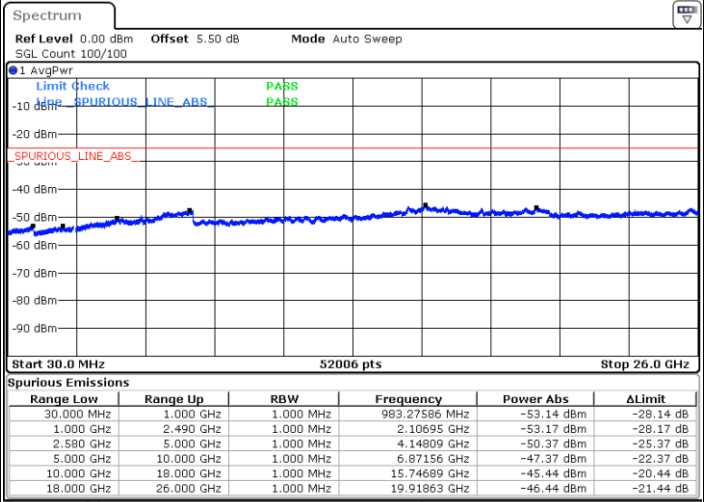

Date: 14.SEP.2017 11:26:53

Date: 14.SEP.2017 11:26:00

LTE Band7 / 15MHz

Highest Channel / QPSK

Date: 14.SEP.2017 11:27:47

Highest Channel / 16QAM

Date: 14.SEP.2017 11:28:41

LTE Band 7 / 20MHz

Lowest Channel / QPSK

Date: 14.SEP.2017 11:40:36

Lowest Channel / 16QAM

Date: 14.SEP.2017 11:41:30

LTE Band 7 / 20MHz

Middle Channel / QPSK

Middle Channel / 16QAM

Date: 14.SEP.2017 11:43:18

Date: 14.SEP.2017 11:42:24

Highest Channel / QPSK

Highest Channel / 16QAM

Date: 14.SEP.2017 11:44:11

Date: 14.SEP.2017 11:45:05

LTE Band 38 / 5MHz

Lowest Channel / QPSK

Lowest Channel / 16QAM