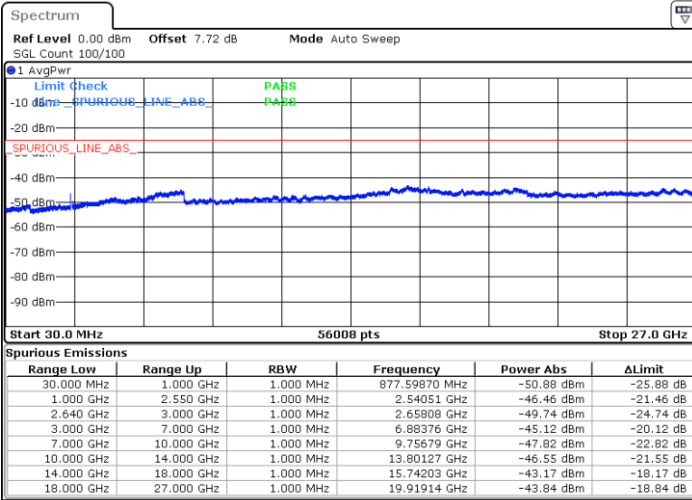

Date: 14.SEP.2017 18:56:50

Date: 14.SEP.2017 18:57:46

Middle Channel / QPSK

Middle Channel / 16QAM

Date: 14.SEP.2017 18:58:42

Date: 14.SEP.2017 18:59:38

LTE Band 38 / 5MHz

Highest Channel / QPSK

Date: 14.SEP.2017 22:28:56

Highest Channel / 16QAM

Date: 14.SEP.2017 22:27:02

LTE Band 38 / 10MHz

Lowest Channel / QPSK

Date: 14.SEP.2017 22:03:00

Lowest Channel / 16QAM

Date: 14.SEP.2017 19:03:21

LTE Band 38 / 10MHz

Middle Channel / QPSK

Middle Channel / 16QAM

Date: 14.SEP.2017 22:12:42

Date: 14.SEP.2017 22:08:41

Highest Channel / QPSK

Highest Channel / 16QAM

Date: 14.SEP.2017 22:19:13