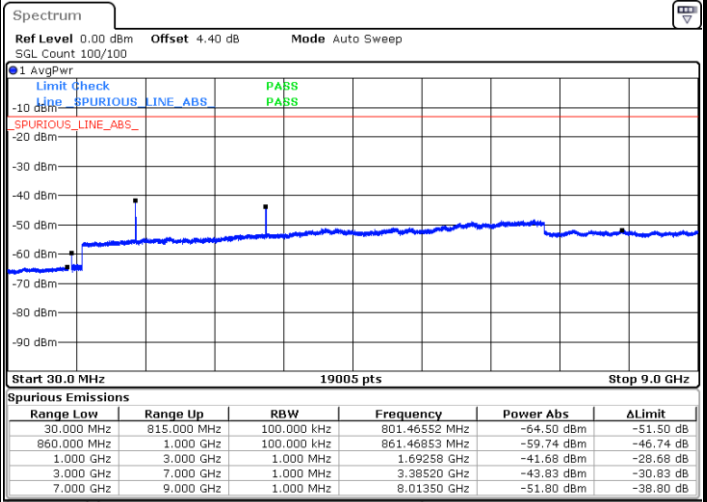

Date: 14.SEP.2017 09:15:02

Highest Channel / 16QAM

Date: 14.SEP.2017 09:15:57

LTE Band 5 / 3MHz

Lowest Channel / QPSK

Date: 14.SEP.2017 09:24:00

Lowest Channel / 16QAM

Date: 14.SEP.2017 09:24:54

LTE Band 5 / 3MHz

Middle Channel / QPSK

Middle Channel / 16QAM

Date: 14.SEP.2017 09:26:28

Date: 14.SEP.2017 09:27:22

Highest Channel / QPSK

Highest Channel / 16QAM

Date: 14.SEP.2017 09:35:25

Date: 14.SEP.2017 09:36:19

LTE Band 5 / 5MHz

Lowest Channel / QPSK

Lowest Channel / 16QAM

Date: 14.SEP.2017 09:44:22

Date: 14.SEP.2017 09:45:17

Middle Channel / QPSK

Middle Channel / 16QAM

Date: 14.SEP.2017 09:46:51

Date: 14.SEP.2017 09:47:45

LTE Band 5 / 5MHz

Highest Channel / QPSK

Date: 14.SEP.2017 09:55:48

Highest Channel / 16QAM

Date: 14.SEP.2017 09:56:42

LTE Band 5 / 10MHz