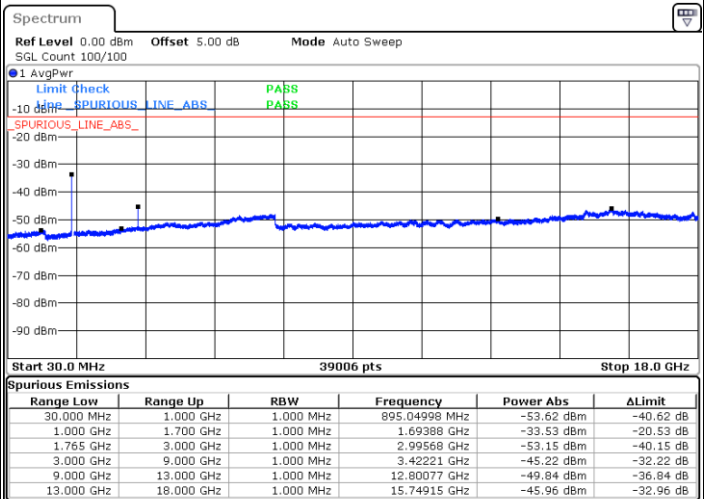

Date: 13.SEP.2017 18:53:37

LTE Band 4 / 15MHz

Lowest Channel / QPSK

Lowest Channel / 16QAM

Date: 13.SEP.2017 18:59:41

Date: 13.SEP.2017 19:00:35

Middle Channel / QPSK

Middle Channel / 16QAM

Date: 13.SEP.2017 19:02:09

Date: 13.SEP.2017 19:03:04

LTE Band 4 / 15MHz

Highest Channel / QPSK

Date: 13.SEP.2017 19:09:07

Highest Channel / 16QAM

Date: 13.SEP.2017 19:10:01

LTE Band 4 / 20MHz

Lowest Channel / QPSK

Date: 13.SEP.2017 19:16:05

Lowest Channel / 16QAM

Date: 13.SEP.2017 19:16:59

LTE Band 4 / 20MHz

Middle Channel / QPSK

Middle Channel / 16QAM

Date: 13.SEP.2017 19:18:33

Date: 13.SEP.2017 19:19:28

Highest Channel / QPSK

Highest Channel / 16QAM

Date: 13.SEP.2017 19:25:31

Date: 13.SEP.2017 19:26:26

LTE Band 5 / 1.4MHz

Lowest Channel / QPSK

Lowest Channel / 16QAM