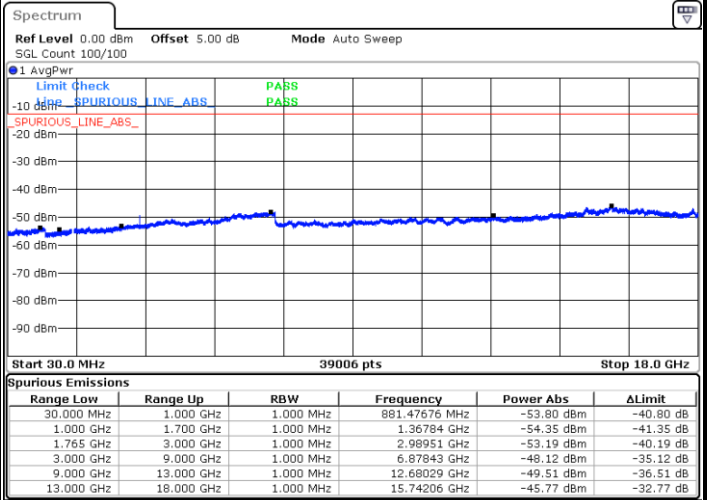

LTE Band 4 / 10MHz

Middle Channel / QPSK

Middle Channel / 16QAM

Date: 13.SEP.2017 18:45:45

Date: 13.SEP.2017 18:46:39

Highest Channel / QPSK

Highest Channel / 16QAM

Date: 13.SEP.2017 18:52:43

Date: 13.SEP.2017 18:53:37

LTE Band 4 / 15MHz

Lowest Channel / QPSK

Lowest Channel / 16QAM

Date: 13.SEP.2017 18:59:41

Date: 13.SEP.2017 19:00:35

Middle Channel / QPSK

Middle Channel / 16QAM

Date: 13.SEP.2017 19:02:09

Date: 13.SEP.2017 19:03:04

LTE Band 4 / 15MHz

Highest Channel / QPSK

Date: 13.SEP.2017 19:09:07

Highest Channel / 16QAM

Date: 13.SEP.2017 19:10:01

LTE Band 4 / 20MHz