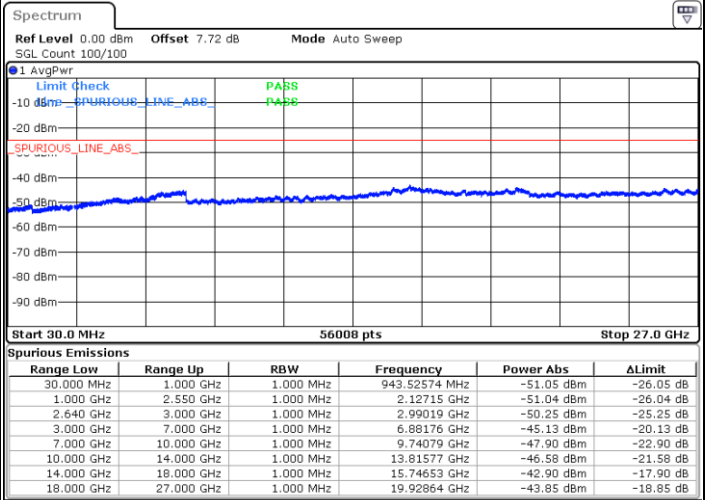

Lowest Channel / QPSK

Date: 14.SEP.2017 11:40:36

Lowest Channel / 16QAM

Date: 14.SEP.2017 11:41:30

LTE Band 7 / 20MHz

Middle Channel / QPSK

Middle Channel / 16QAM

Date: 14.SEP.2017 11:43:18

Date: 14.SEP.2017 11:42:24

Highest Channel / QPSK

Highest Channel / 16QAM

Date: 14.SEP.2017 11:44:11

Date: 14.SEP.2017 11:45:05

LTE Band 38 / 5MHz

Lowest Channel / QPSK

Lowest Channel / 16QAM

Date: 14.SEP.2017 18:56:50

Date: 14.SEP.2017 18:57:46

Middle Channel / QPSK

Middle Channel / 16QAM

Date: 14.SEP.2017 18:58:42

Date: 14.SEP.2017 18:59:38

LTE Band 38 / 5MHz

Highest Channel / QPSK