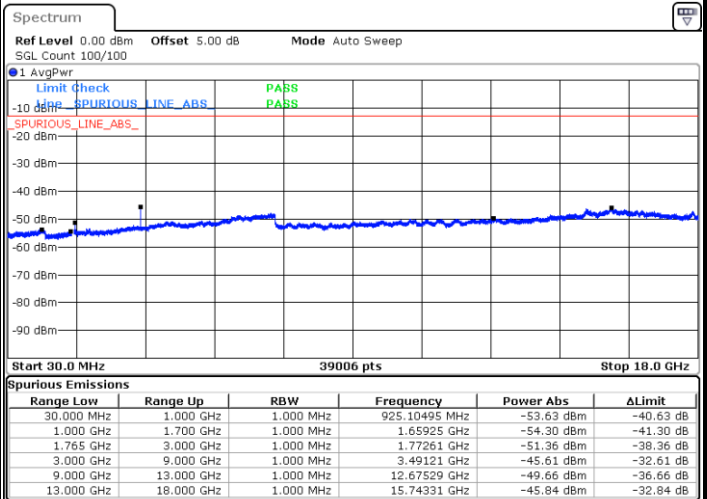

LTE Band 4 / 10MHz

Middle Channel / QPSK

Middle Channel / 16QAM

Date: 13.SEP.2017 18:45:45

Date: 13.SEP.2017 18:46:39

Highest Channel / QPSK

Highest Channel / 16QAM

Date: 13.SEP.2017 18:52:43

Date: 13.SEP.2017 18:53:37

LTE Band 4 / 15MHz

Lowest Channel / QPSK

Lowest Channel / 16QAM

Date: 13.SEP.2017 18:59:41

Date: 13.SEP.2017 19:00:35

Middle Channel / QPSK

Middle Channel / 16QAM

Date: 13.SEP.2017 19:02:09

Date: 13.SEP.2017 19:03:04

LTE Band 4 / 15MHz

Highest Channel / QPSK

Date: 13.SEP.2017 19:09:07

Highest Channel / 16QAM

Date: 13.SEP.2017 19:10:01

LTE Band 4 / 20MHz