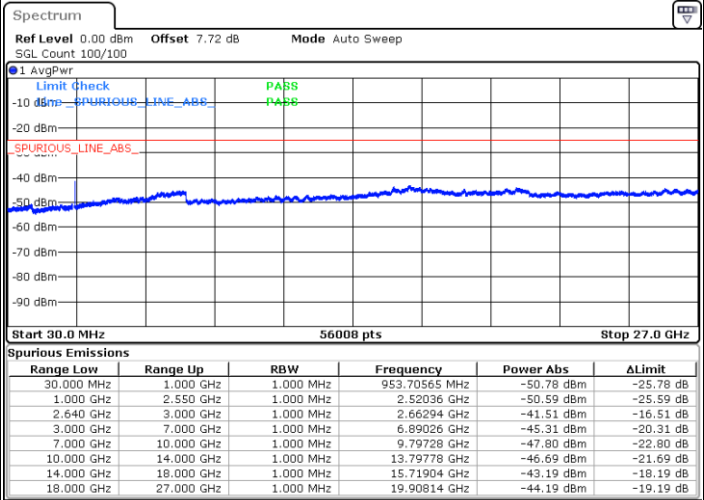

Date: 14.SEP.2017 19:07:02

LTE Band 38 / 15MHz

Lowest Channel / QPSK

Lowest Channel / 16QAM

Date: 14.SEP.2017 22:46:46

Date: 14.SEP.2017 22:45:42

Middle Channel / QPSK

Middle Channel / 16QAM

Date: 14.SEP.2017 22:48:45

Date: 14.SEP.2017 22:47:54

LTE Band 38 / 15MHz

Highest Channel / QPSK

Date: 14.SEP.2017 22:50:29

Highest Channel / 16QAM

Date: 14.SEP.2017 22:49:38

LTE Band 38 / 20MHz

Lowest Channel / QPSK

Date: 14.SEP.2017 19:13:30

Lowest Channel / 16QAM

Date: 14.SEP.2017 22:52:45