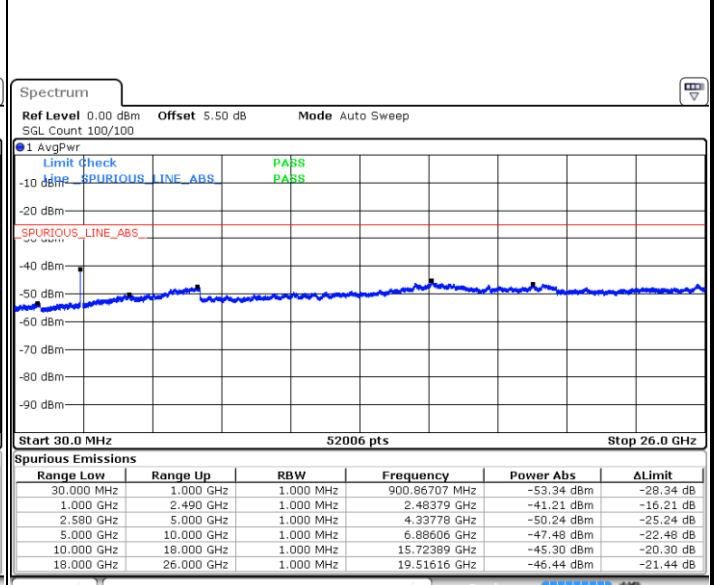

Date: 14.SEP.2017 11:12:17

LTE Band 7 / 15MHz

Lowest Channel / QPSK

Lowest Channel / 16QAM

Date: 14.SEP.2017 13:44:25

Date: 14.SEP.2017 13:43:25

Middle Channel / QPSK

Middle Channel / 16QAM

Date: 14.SEP.2017 11:26:53

Date: 14.SEP.2017 11:26:00

LTE Band7 / 15MHz

Highest Channel / QPSK

Date: 14.SEP.2017 11:27:47

Highest Channel / 16QAM

Date: 14.SEP.2017 11:28:41

LTE Band 7 / 20MHz

Lowest Channel / QPSK

Date: 14.SEP.2017 11:40:36

Lowest Channel / 16QAM

Date: 14.SEP.2017 11:41:30

LTE Band 7 / 20MHz

Middle Channel / QPSK

Middle Channel / 16QAM

Date: 14.SEP.2017 11:43:18

Date: 14.SEP.2017 11:42:24

Highest Channel / QPSK

Highest Channel / 16QAM

Date: 14.SEP.2017 11:44:11

Date: 14.SEP.2017 11:45:05

LTE Band 38 / 5MHz

Lowest Channel / QPSK

Lowest Channel / 16QAM