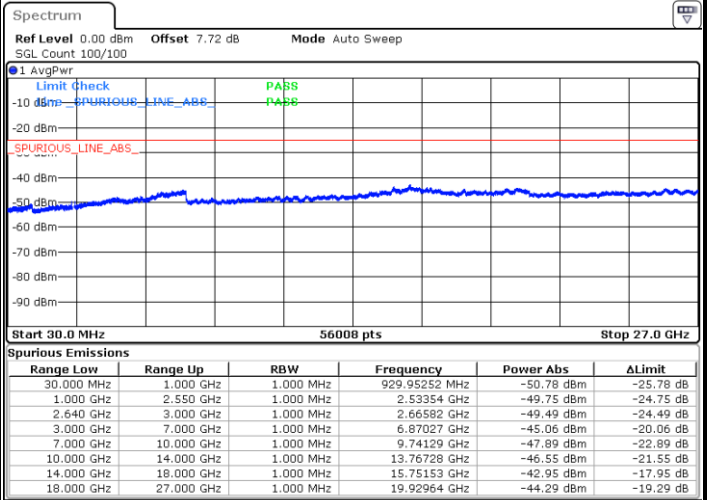

Date: 14.SEP.2017 18:56:50

Date: 14.SEP.2017 18:57:46

Middle Channel / QPSK

Middle Channel / 16QAM

Date: 14.SEP.2017 18:58:42

Date: 14.SEP.2017 18:59:38

LTE Band 38 / 5MHz

Highest Channel / QPSK

Date: 14.SEP.2017 22:28:56

Highest Channel / 16QAM

Date: 14.SEP.2017 22:27:02

LTE Band 38 / 10MHz

Lowest Channel / QPSK

Date: 14.SEP.2017 22:03:00

Lowest Channel / 16QAM

Date: 14.SEP.2017 19:03:21

LTE Band 38 / 10MHz

Middle Channel / QPSK

Middle Channel / 16QAM

Date: 14.SEP.2017 22:12:42

Date: 14.SEP.2017 22:08:41

Highest Channel / QPSK

Highest Channel / 16QAM

Date: 14.SEP.2017 22:19:13