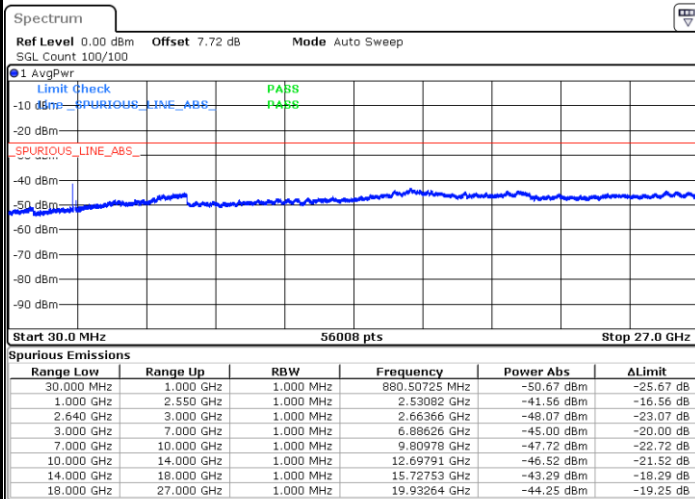

Date: 14.SEP.2017 19:07:02

LTE Band 38 / 15MHz

Lowest Channel / QPSK

Lowest Channel / 16QAM

Date: 14.SEP.2017 22:46:46

Date: 14.SEP.2017 22:45:42

Middle Channel / QPSK

Middle Channel / 16QAM

Date: 14.SEP.2017 22:48:45

Date: 14.SEP.2017 22:47:54

LTE Band 38 / 15MHz

Highest Channel / QPSK

Date: 14.SEP.2017 22:50:29

Highest Channel / 16QAM

Date: 14.SEP.2017 22:49:38

LTE Band 38 / 20MHz

Lowest Channel / QPSK

Date: 14.SEP.2017 19:13:30

Lowest Channel / 16QAM

Date: 14.SEP.2017 22:52:45