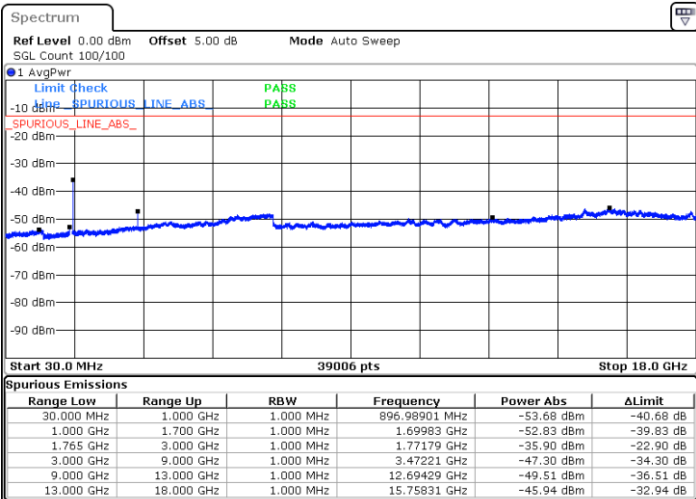

Date: 13.SEP.2017 19:02:09

Date: 13.SEP.2017 19:03:04

LTE Band 4 / 15MHz

Highest Channel / QPSK

Date: 13.SEP.2017 19:09:07

Highest Channel / 16QAM

Date: 13.SEP.2017 19:10:01

LTE Band 4 / 20MHz

Lowest Channel / QPSK

Date: 13.SEP.2017 19:16:05

Lowest Channel / 16QAM

Date: 13.SEP.2017 19:16:59

LTE Band 4 / 20MHz

Middle Channel / QPSK

Middle Channel / 16QAM

Date: 13.SEP.2017 19:18:33

Date: 13.SEP.2017 19:19:28

Highest Channel / QPSK

Highest Channel / 16QAM

Date: 13.SEP.2017 19:25:31

Date: 13.SEP.2017 19:26:26

LTE Band 5 / 1.4MHz

Lowest Channel / QPSK

Lowest Channel / 16QAM

Date: 14.SEP.2017 09:03:36

Date: 14.SEP.2017 09:04:31

Middle Channel / QPSK

Middle Channel / 16QAM

Date: 14.SEP.2017 09:06:05

Date: 14.SEP.2017 09:06:59

LTE Band 5 / 1.4MHz

Highest Channel / QPSK