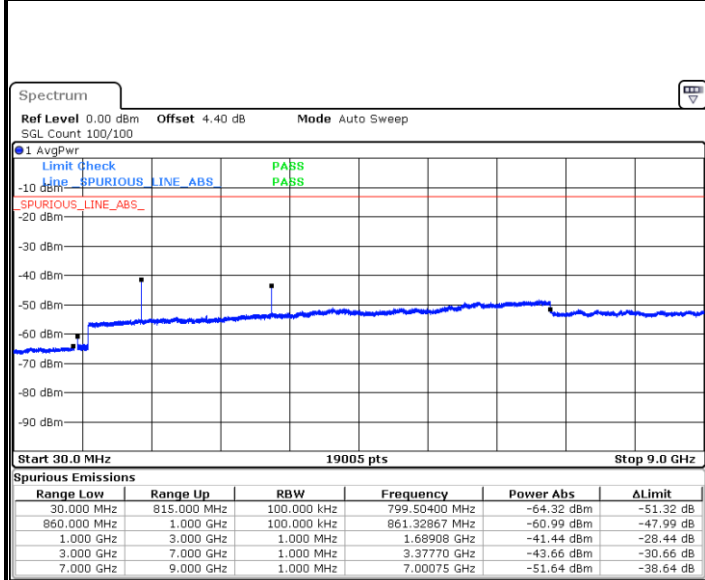

Date: 14.SEP.2017 09:36:19

LTE Band 5 / 5MHz

Lowest Channel / QPSK

Lowest Channel / 16QAM

Date: 14.SEP.2017 09:44:22

Date: 14.SEP.2017 09:45:17

Middle Channel / QPSK

Middle Channel / 16QAM

Date: 14.SEP.2017 09:46:51

Date: 14.SEP.2017 09:47:45

LTE Band 5 / 5MHz

Highest Channel / QPSK

Date: 14.SEP.2017 09:55:48

Highest Channel / 16QAM

Date: 14.SEP.2017 09:56:42

LTE Band 5 / 10MHz

Lowest Channel / QPSK

Date: 14.SEP.2017 10:04:45

Lowest Channel / 16QAM

Date: 14.SEP.2017 10:05:39

LTE Band 5 / 10MHz

Middle Channel / QPSK

Date: 14.SEP.2017 10:07:13

Middle Channel / 16QAM

Date: 14.SEP.2017 10:08:08

Highest Channel / QPSK

Date: 14.SEP.2017 10:16:10

Highest Channel / 16QAM

Date: 14.SEP.2017 10:17:05

LTE Band 7 / 5MHz

Lowest Channel / QPSK

Lowest Channel / 16QAM