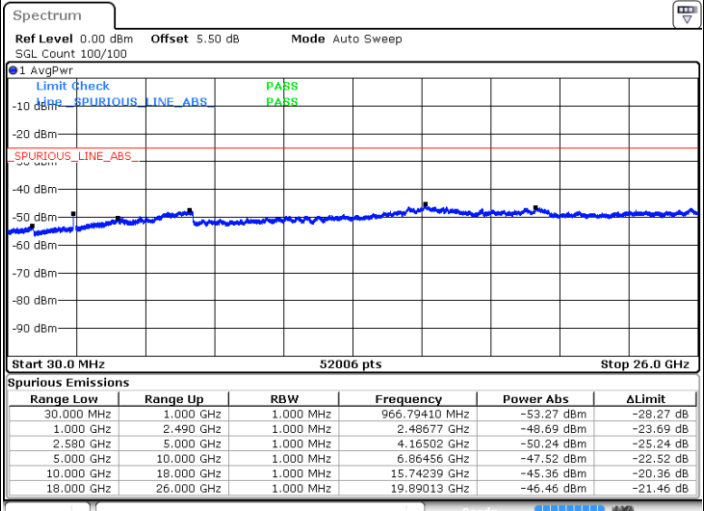

Lowest Channel / QPSK

Date: 14.SEP.2017 10:04:45

Lowest Channel / 16QAM

Date: 14.SEP.2017 10:05:39

LTE Band 5 / 10MHz

Middle Channel / QPSK

Date: 14.SEP.2017 10:07:13

Middle Channel / 16QAM

Date: 14.SEP.2017 10:08:08

Highest Channel / QPSK

Date: 14.SEP.2017 10:16:10

Highest Channel / 16QAM

Date: 14.SEP.2017 10:17:05

LTE Band 7 / 5MHz

Lowest Channel / QPSK

Lowest Channel / 16QAM

Date: 14.SEP.2017 10:51:24

Date: 14.SEP.2017 10:52:17

Middle Channel / QPSK

Middle Channel / 16QAM

Date: 14.SEP.2017 10:54:05

Date: 14.SEP.2017 10:53:11

LTE Band 7 / 5MHz

Highest Channel / QPSK