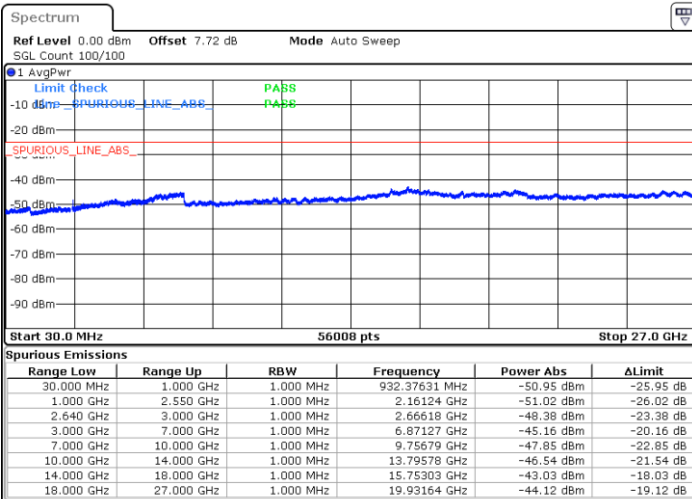

Date: 14.SEP.2017 22:28:56

Highest Channel / 16QAM

Date: 14.SEP.2017 22:27:02

LTE Band 38 / 10MHz

Lowest Channel / QPSK

Date: 14.SEP.2017 22:03:00

Lowest Channel / 16QAM

Date: 14.SEP.2017 19:03:21

LTE Band 38 / 10MHz

Middle Channel / QPSK

Middle Channel / 16QAM

Date: 14.SEP.2017 22:12:42

Date: 14.SEP.2017 22:08:41

Highest Channel / QPSK

Highest Channel / 16QAM

Date: 14.SEP.2017 22:19:13

Date: 14.SEP.2017 19:07:02

LTE Band 38 / 15MHz

Lowest Channel / QPSK

Lowest Channel / 16QAM

Date: 14.SEP.2017 22:46:46

Date: 14.SEP.2017 22:45:42

Middle Channel / QPSK

Middle Channel / 16QAM