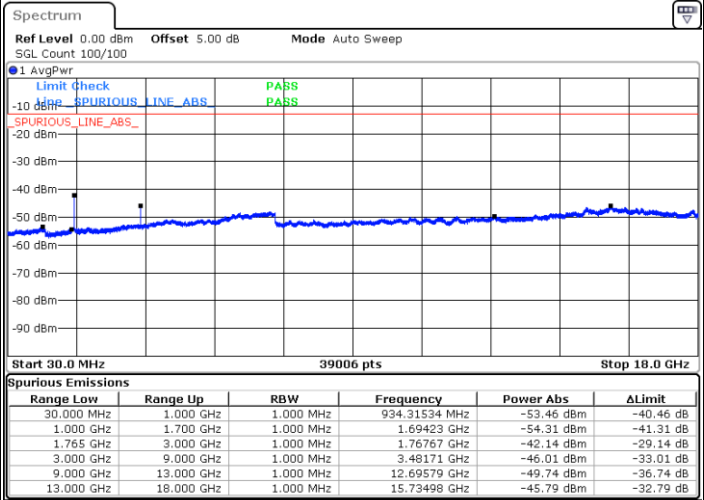

Date: 13.SEP.2017 18:53:37

LTE Band 4 / 15MHz

Lowest Channel / QPSK

Lowest Channel / 16QAM

Date: 13.SEP.2017 18:59:41

Date: 13.SEP.2017 19:00:35

Middle Channel / QPSK

Middle Channel / 16QAM

Date: 13.SEP.2017 19:02:09

Date: 13.SEP.2017 19:03:04

LTE Band 4 / 15MHz

Highest Channel / QPSK

Date: 13.SEP.2017 19:09:07

Highest Channel / 16QAM

Date: 13.SEP.2017 19:10:01

LTE Band 4 / 20MHz

Lowest Channel / QPSK

Date: 13.SEP.2017 19:16:05

Lowest Channel / 16QAM

Date: 13.SEP.2017 19:16:59

LTE Band 4 / 20MHz

Middle Channel / QPSK

Middle Channel / 16QAM

Date: 13.SEP.2017 19:18:33

Date: 13.SEP.2017 19:19:28

Highest Channel / QPSK

Highest Channel / 16QAM

Date: 13.SEP.2017 19:25:31

Date: 13.SEP.2017 19:26:26

LTE Band 5 / 1.4MHz

Lowest Channel / QPSK

Lowest Channel / 16QAM