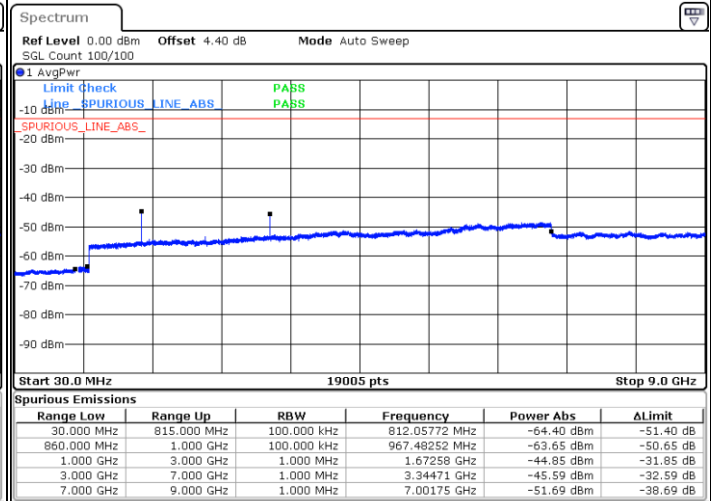

Date: 13.SEP.2017 19:19:28

Highest Channel / QPSK

Highest Channel / 16QAM

Date: 13.SEP.2017 19:25:31

Date: 13.SEP.2017 19:26:26

LTE Band 5 / 1.4MHz

Lowest Channel / QPSK

Lowest Channel / 16QAM

Date: 14.SEP.2017 09:03:36

Date: 14.SEP.2017 09:04:31

Middle Channel / QPSK

Middle Channel / 16QAM

Date: 14.SEP.2017 09:06:05

Date: 14.SEP.2017 09:06:59

LTE Band 5 / 1.4MHz

Highest Channel / QPSK

Date: 14.SEP.2017 09:15:02

Highest Channel / 16QAM

Date: 14.SEP.2017 09:15:57

LTE Band 5 / 3MHz

Lowest Channel / QPSK

Date: 14.SEP.2017 09:24:00

Lowest Channel / 16QAM

Date: 14.SEP.2017 09:24:54