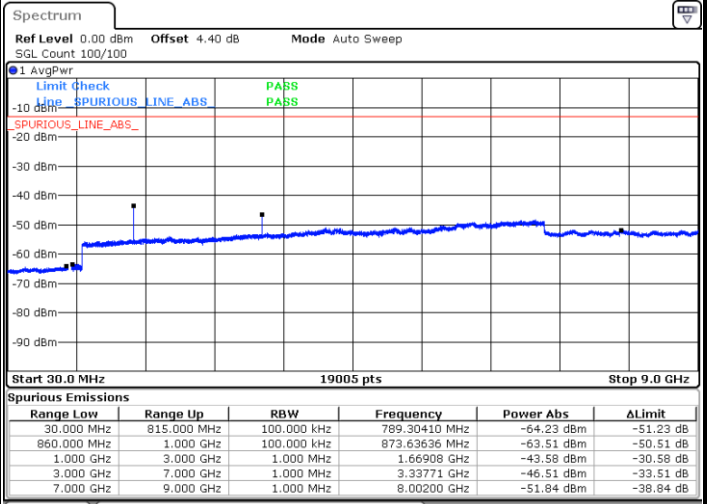

LTE Band 5 / 3MHz

Middle Channel / QPSK

Middle Channel / 16QAM

Date: 14.SEP.2017 09:26:28

Date: 14.SEP.2017 09:27:22

Highest Channel / QPSK

Highest Channel / 16QAM

Date: 14.SEP.2017 09:35:25

Date: 14.SEP.2017 09:36:19

LTE Band 5 / 5MHz

Lowest Channel / QPSK

Lowest Channel / 16QAM

Date: 14.SEP.2017 09:44:22

Date: 14.SEP.2017 09:45:17

Middle Channel / QPSK

Middle Channel / 16QAM

Date: 14.SEP.2017 09:46:51

Date: 14.SEP.2017 09:47:45

LTE Band 5 / 5MHz

Highest Channel / QPSK

Date: 14.SEP.2017 09:55:48

Highest Channel / 16QAM

Date: 14.SEP.2017 09:56:42

LTE Band 5 / 10MHz