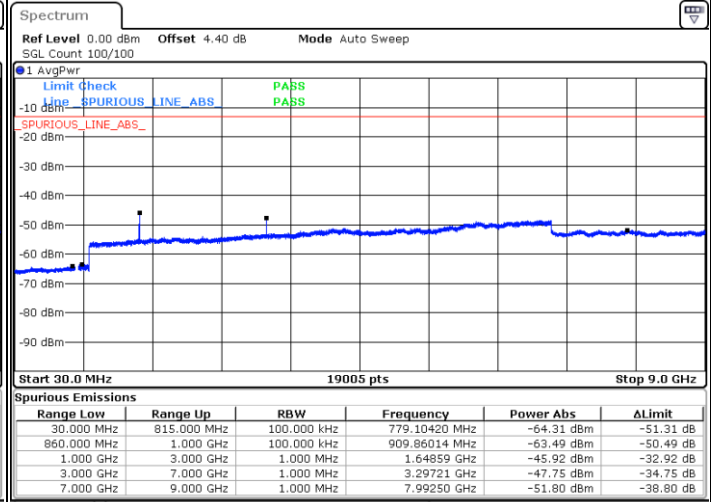

Lowest Channel / QPSK

Date: 13.SEP.2017 19:16:05

Lowest Channel / 16QAM

Date: 13.SEP.2017 19:16:59

LTE Band 4 / 20MHz

Middle Channel / QPSK

Middle Channel / 16QAM

Date: 13.SEP.2017 19:18:33

Date: 13.SEP.2017 19:19:28

Highest Channel / QPSK

Highest Channel / 16QAM

Date: 13.SEP.2017 19:25:31

Date: 13.SEP.2017 19:26:26

LTE Band 5 / 1.4MHz

Lowest Channel / QPSK

Lowest Channel / 16QAM

Date: 14.SEP.2017 09:03:36

Date: 14.SEP.2017 09:04:31

Middle Channel / QPSK

Middle Channel / 16QAM

Date: 14.SEP.2017 09:06:05

Date: 14.SEP.2017 09:06:59

LTE Band 5 / 1.4MHz

Highest Channel / QPSK

Date: 14.SEP.2017 09:15:02

Highest Channel / 16QAM

Date: 14.SEP.2017 09:15:57

LTE Band 5 / 3MHz

Lowest Channel / QPSK

Date: 14.SEP.2017 09:24:00

Lowest Channel / 16QAM

Date: 14.SEP.2017 09:24:54