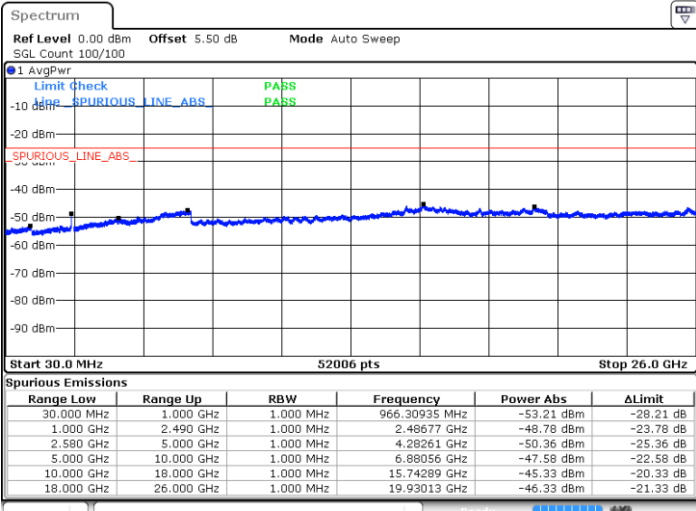

Lowest Channel / QPSK

Date: 14.SEP.2017 10:04:45

Lowest Channel / 16QAM

Date: 14.SEP.2017 10:05:39

LTE Band 5 / 10MHz

Middle Channel / QPSK

Date: 14.SEP.2017 10:07:13

Middle Channel / 16QAM

Date: 14.SEP.2017 10:08:08

Highest Channel / QPSK

Date: 14.SEP.2017 10:16:10

Highest Channel / 16QAM

Date: 14.SEP.2017 10:17:05

LTE Band 7 / 5MHz

Lowest Channel / QPSK

Lowest Channel / 16QAM

Date: 14.SEP.2017 10:51:24

Date: 14.SEP.2017 10:52:17

Middle Channel / QPSK

Middle Channel / 16QAM

Date: 14.SEP.2017 10:54:05

Date: 14.SEP.2017 10:53:11

LTE Band 7 / 5MHz

Highest Channel / QPSK