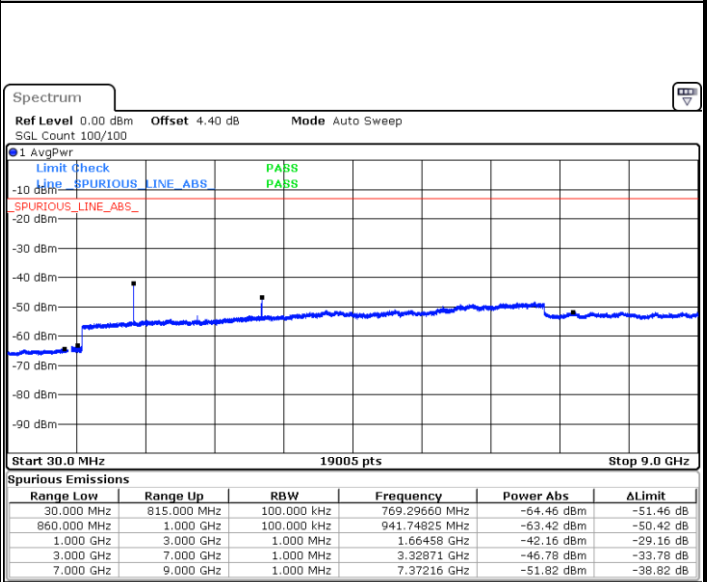

Date: 14.SEP.2017 09:46:51

Date: 14.SEP.2017 09:47:45

LTE Band 5 / 5MHz

Highest Channel / QPSK

Date: 14.SEP.2017 09:55:48

Highest Channel / 16QAM

Date: 14.SEP.2017 09:56:42

LTE Band 5 / 10MHz

Lowest Channel / QPSK

Date: 14.SEP.2017 10:04:45

Lowest Channel / 16QAM

Date: 14.SEP.2017 10:05:39

LTE Band 5 / 10MHz

Middle Channel / QPSK

Date: 14.SEP.2017 10:07:13

Middle Channel / 16QAM

Date: 14.SEP.2017 10:08:08

Highest Channel / QPSK

Date: 14.SEP.2017 10:16:10

Highest Channel / 16QAM

Date: 14.SEP.2017 10:17:05

LTE Band 7 / 5MHz

Lowest Channel / QPSK

Lowest Channel / 16QAM

Date: 14.SEP.2017 10:51:24

Date: 14.SEP.2017 10:52:17

Middle Channel / QPSK

Middle Channel / 16QAM

Date: 14.SEP.2017 10:54:05

Date: 14.SEP.2017 10:53:11

LTE Band 7 / 5MHz

Highest Channel / QPSK