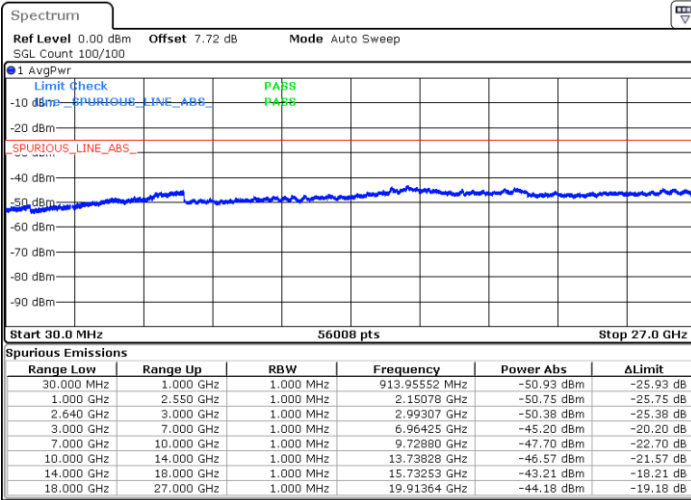

Lowest Channel / QPSK

Date: 14.SEP.2017 11:40:36

Lowest Channel / 16QAM

Date: 14.SEP.2017 11:41:30

LTE Band 7 / 20MHz

Middle Channel / QPSK

Middle Channel / 16QAM

Date: 14.SEP.2017 11:43:18

Date: 14.SEP.2017 11:42:24

Highest Channel / QPSK

Highest Channel / 16QAM

Date: 14.SEP.2017 11:44:11

Date: 14.SEP.2017 11:45:05

LTE Band 38 / 5MHz

Lowest Channel / QPSK

Lowest Channel / 16QAM

Date: 14.SEP.2017 18:56:50

Date: 14.SEP.2017 18:57:46

Middle Channel / QPSK

Middle Channel / 16QAM

Date: 14.SEP.2017 18:58:42

Date: 14.SEP.2017 18:59:38

LTE Band 38 / 5MHz

Highest Channel / QPSK