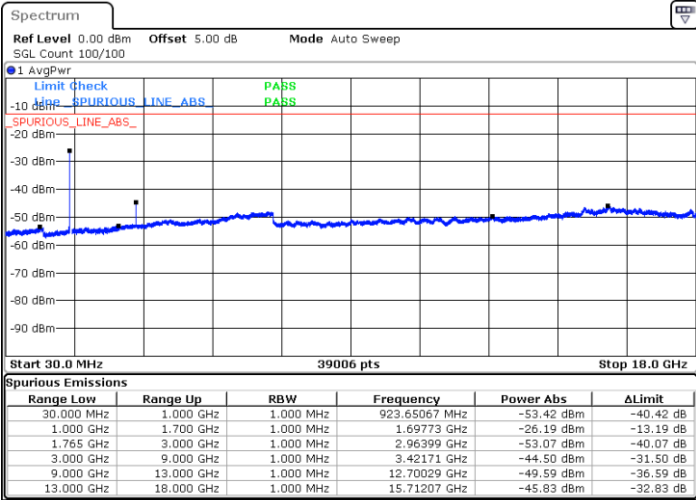

LTE Band 4 / 10MHz

Middle Channel / QPSK

Middle Channel / 16QAM

Date: 13.SEP.2017 18:45:45

Date: 13.SEP.2017 18:46:39

Highest Channel / QPSK

Highest Channel / 16QAM

Date: 13.SEP.2017 18:52:43

Date: 13.SEP.2017 18:53:37

LTE Band 4 / 15MHz

Lowest Channel / QPSK

Lowest Channel / 16QAM

Date: 13.SEP.2017 18:59:41

Date: 13.SEP.2017 19:00:35

Middle Channel / QPSK

Middle Channel / 16QAM

Date: 13.SEP.2017 19:02:09

Date: 13.SEP.2017 19:03:04

LTE Band 4 / 15MHz

Highest Channel / QPSK

Date: 13.SEP.2017 19:09:07

Highest Channel / 16QAM

Date: 13.SEP.2017 19:10:01

LTE Band 4 / 20MHz