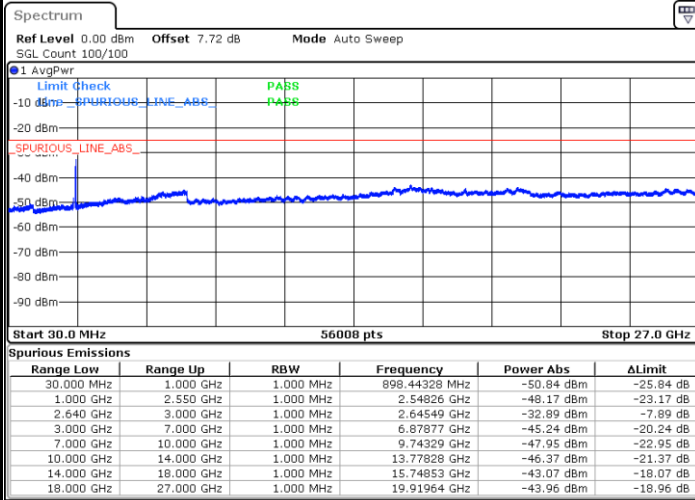

LTE Band 38 / 10MHz

Middle Channel / QPSK

Middle Channel / 16QAM

Date: 14.SEP.2017 22:12:42

Date: 14.SEP.2017 22:08:41

Highest Channel / QPSK

Highest Channel / 16QAM

Date: 14.SEP.2017 22:19:13

Date: 14.SEP.2017 19:07:02

LTE Band 38 / 15MHz

Lowest Channel / QPSK

Lowest Channel / 16QAM

Date: 14.SEP.2017 22:46:46

Date: 14.SEP.2017 22:45:42

Middle Channel / QPSK

Middle Channel / 16QAM

Date: 14.SEP.2017 22:48:45

Date: 14.SEP.2017 22:47:54

LTE Band 38 / 15MHz

Highest Channel / QPSK

Date: 14.SEP.2017 22:50:29

Highest Channel / 16QAM

Date: 14.SEP.2017 22:49:38

LTE Band 38 / 20MHz