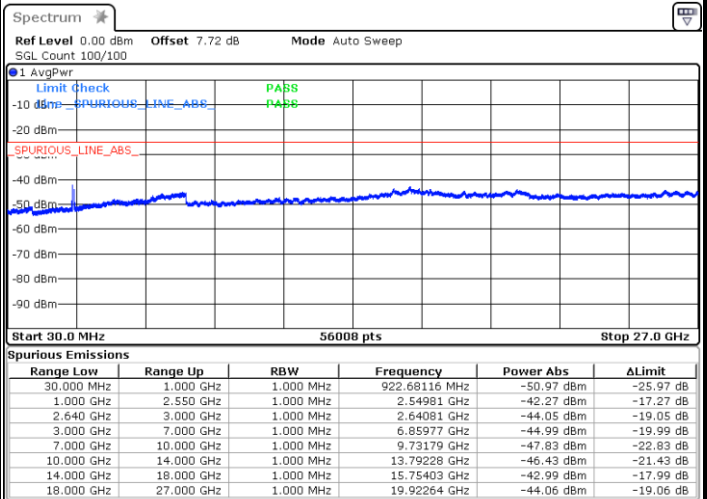

Date: 14.SEP.2017 22:28:56

Highest Channel / 16QAM

Date: 14.SEP.2017 22:27:02

LTE Band 38 / 10MHz

Lowest Channel / QPSK

Date: 14.SEP.2017 22:03:00

Lowest Channel / 16QAM

Date: 14.SEP.2017 19:03:21

LTE Band 38 / 10MHz

Middle Channel / QPSK

Middle Channel / 16QAM

Date: 14.SEP.2017 22:12:42

Date: 14.SEP.2017 22:08:41

Highest Channel / QPSK

Highest Channel / 16QAM

Date: 14.SEP.2017 22:19:13

Date: 14.SEP.2017 19:07:02

LTE Band 38 / 15MHz

Lowest Channel / QPSK

Lowest Channel / 16QAM

Date: 14.SEP.2017 22:46:46

Date: 14.SEP.2017 22:45:42

Middle Channel / QPSK

Middle Channel / 16QAM

Date: 14.SEP.2017 22:48:45

Date: 14.SEP.2017 22:47:54

LTE Band 38 / 15MHz

Highest Channel / QPSK

Date: 14.SEP.2017 22:50:29

Highest Channel / 16QAM

Date: 14.SEP.2017 22:49:38

LTE Band 38 / 20MHz