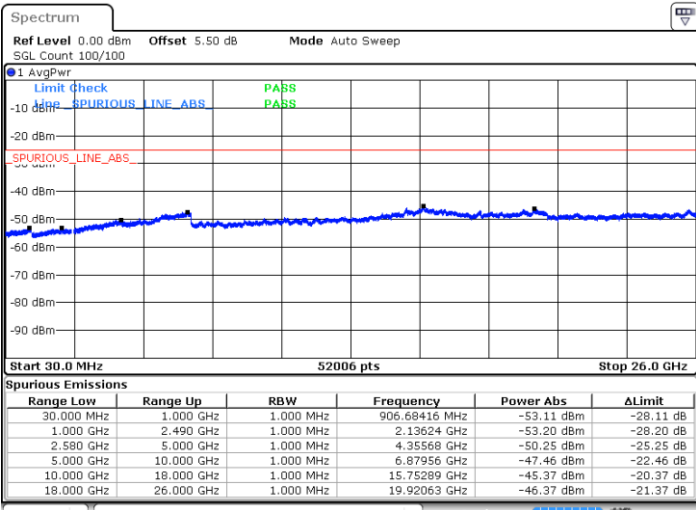

Lowest Channel / QPSK

Date: 14.SEP.2017 10:04:45

Lowest Channel / 16QAM

Date: 14.SEP.2017 10:05:39

LTE Band 5 / 10MHz

Middle Channel / QPSK

Date: 14.SEP.2017 10:07:13

Middle Channel / 16QAM

Date: 14.SEP.2017 10:08:08

Highest Channel / QPSK

Date: 14.SEP.2017 10:16:10

Highest Channel / 16QAM

Date: 14.SEP.2017 10:17:05

LTE Band 7 / 5MHz

Lowest Channel / QPSK

Lowest Channel / 16QAM

Date: 14.SEP.2017 10:51:24

Date: 14.SEP.2017 10:52:17

Middle Channel / QPSK

Middle Channel / 16QAM

Date: 14.SEP.2017 10:54:05

Date: 14.SEP.2017 10:53:11

LTE Band 7 / 5MHz

Highest Channel / QPSK