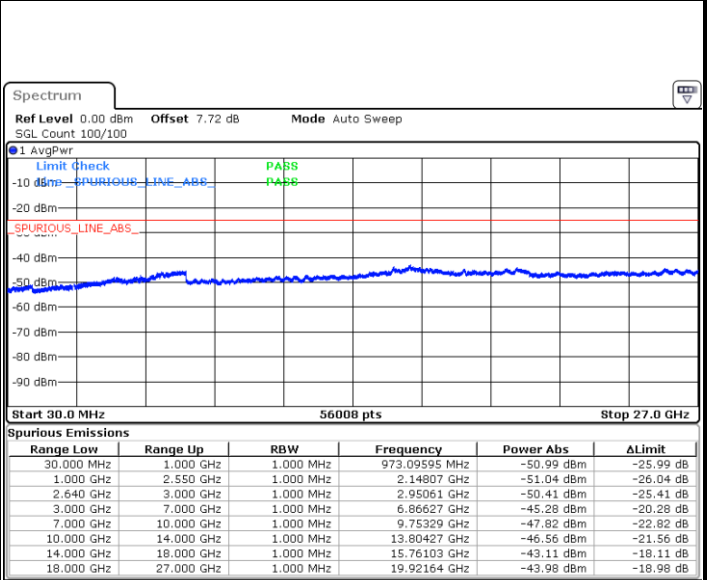

Date: 14.SEP.2017 11:42:24

Highest Channel / QPSK

Highest Channel / 16QAM

Date: 14.SEP.2017 11:44:11

Date: 14.SEP.2017 11:45:05

LTE Band 38 / 5MHz

Lowest Channel / QPSK

Lowest Channel / 16QAM

Date: 14.SEP.2017 18:56:50

Date: 14.SEP.2017 18:57:46

Middle Channel / QPSK

Middle Channel / 16QAM

Date: 14.SEP.2017 18:58:42

Date: 14.SEP.2017 18:59:38

LTE Band 38 / 5MHz

Highest Channel / QPSK

Date: 14.SEP.2017 22:28:56

Highest Channel / 16QAM

Date: 14.SEP.2017 22:27:02

LTE Band 38 / 10MHz

Lowest Channel / QPSK

Date: 14.SEP.2017 22:03:00

Lowest Channel / 16QAM

Date: 14.SEP.2017 19:03:21

LTE Band 38 / 10MHz

Middle Channel / QPSK

Middle Channel / 16QAM

Date: 14.SEP.2017 22:12:42

Date: 14.SEP.2017 22:08:41

Highest Channel / QPSK

Highest Channel / 16QAM

Date: 14.SEP.2017 22:19:13