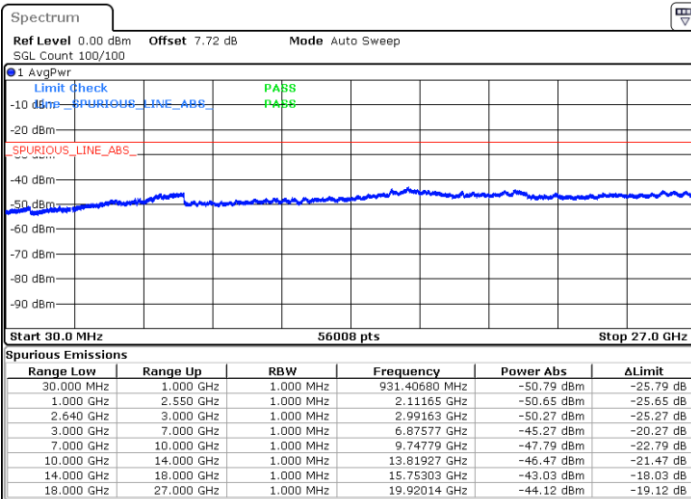

Lowest Channel / QPSK

Date: 14.SEP.2017 11:40:36

Lowest Channel / 16QAM

Date: 14.SEP.2017 11:41:30

LTE Band 7 / 20MHz

Middle Channel / QPSK

Middle Channel / 16QAM

Date: 14.SEP.2017 11:43:18

Date: 14.SEP.2017 11:42:24

Highest Channel / QPSK

Highest Channel / 16QAM

Date: 14.SEP.2017 11:44:11

Date: 14.SEP.2017 11:45:05

LTE Band 38 / 5MHz

Lowest Channel / QPSK

Lowest Channel / 16QAM

Date: 14.SEP.2017 18:56:50

Date: 14.SEP.2017 18:57:46

Middle Channel / QPSK

Middle Channel / 16QAM

Date: 14.SEP.2017 18:58:42

Date: 14.SEP.2017 18:59:38

LTE Band 38 / 5MHz

Highest Channel / QPSK

Date: 14.SEP.2017 22:28:56

Highest Channel / 16QAM

Date: 14.SEP.2017 22:27:02

LTE Band 38 / 10MHz

Lowest Channel / QPSK

Date: 14.SEP.2017 22:03:00

Lowest Channel / 16QAM

Date: 14.SEP.2017 19:03:21