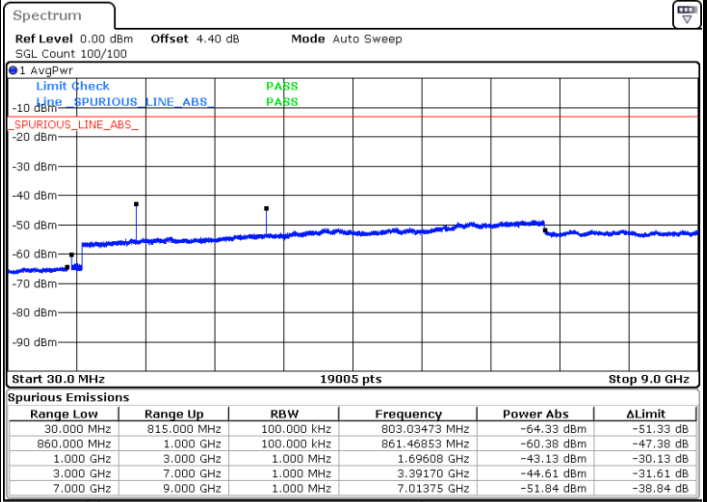

Date: 13.SEP.2017 19:19:28

Highest Channel / QPSK

Highest Channel / 16QAM

Date: 13.SEP.2017 19:25:31

Date: 13.SEP.2017 19:26:26

LTE Band 5 / 1.4MHz

Lowest Channel / QPSK

Lowest Channel / 16QAM

Date: 14.SEP.2017 09:03:36

Date: 14.SEP.2017 09:04:31

Middle Channel / QPSK

Middle Channel / 16QAM

Date: 14.SEP.2017 09:06:05

Date: 14.SEP.2017 09:06:59

LTE Band 5 / 1.4MHz

Highest Channel / QPSK

Date: 14.SEP.2017 09:15:02

Highest Channel / 16QAM

Date: 14.SEP.2017 09:15:57

LTE Band 5 / 3MHz

Lowest Channel / QPSK

Date: 14.SEP.2017 09:24:00

Lowest Channel / 16QAM

Date: 14.SEP.2017 09:24:54