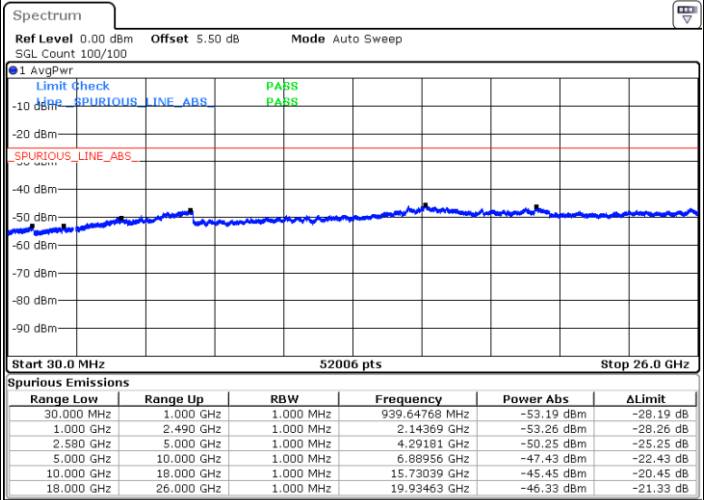

Date: 14.SEP.2017 10:51:24

Date: 14.SEP.2017 10:52:17

Middle Channel / QPSK

Middle Channel / 16QAM

Date: 14.SEP.2017 10:54:05

Date: 14.SEP.2017 10:53:11

LTE Band 7 / 5MHz

Highest Channel / QPSK

Date: 14.SEP.2017 10:54:59

Highest Channel / 16QAM

Date: 14.SEP.2017 10:55:53

LTE Band 7 / 10MHz

Lowest Channel / QPSK

Date: 14.SEP.2017 11:07:48

Lowest Channel / 16QAM

Date: 14.SEP.2017 11:08:42

LTE Band 7 / 10MHz

Middle Channel / QPSK

Middle Channel / 16QAM

Date: 14.SEP.2017 11:10:29

Date: 14.SEP.2017 11:09:36

Highest Channel / QPSK

Highest Channel / 16QAM

Date: 14.SEP.2017 11:11:23