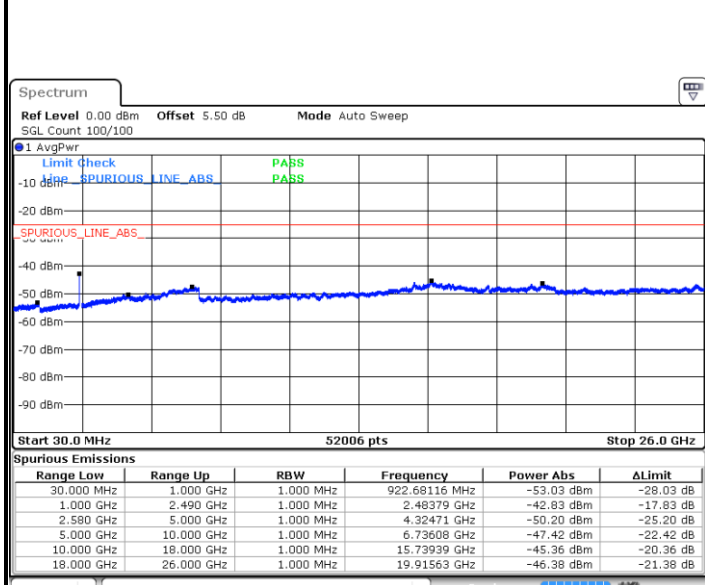

Date: 14.SEP.2017 11:12:17

LTE Band 7 / 15MHz

Lowest Channel / QPSK

Lowest Channel / 16QAM

Date: 14.SEP.2017 13:44:25

Date: 14.SEP.2017 13:43:25

Middle Channel / QPSK

Middle Channel / 16QAM

Date: 14.SEP.2017 11:26:53

Date: 14.SEP.2017 11:26:00

LTE Band7 / 15MHz

Highest Channel / QPSK

Date: 14.SEP.2017 11:27:47

Highest Channel / 16QAM

Date: 14.SEP.2017 11:28:41

LTE Band 7 / 20MHz

Lowest Channel / QPSK

Date: 14.SEP.2017 11:40:36

Lowest Channel / 16QAM

Date: 14.SEP.2017 11:41:30

LTE Band 7 / 20MHz

Middle Channel / QPSK

Middle Channel / 16QAM

Date: 14.SEP.2017 11:43:18

Date: 14.SEP.2017 11:42:24

Highest Channel / QPSK

Highest Channel / 16QAM

Date: 14.SEP.2017 11:44:11

Date: 14.SEP.2017 11:45:05

LTE Band 38 / 5MHz

Lowest Channel / QPSK

Lowest Channel / 16QAM