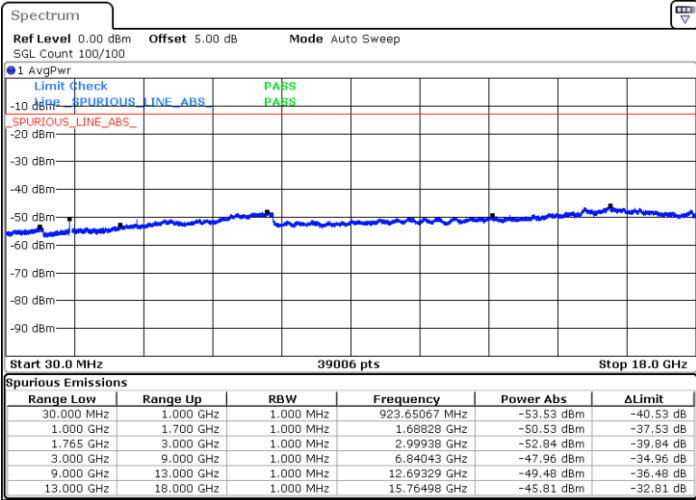

Date: 13.SEP.2017 19:02:09

Date: 13.SEP.2017 19:03:04

LTE Band 4 / 15MHz

Highest Channel / QPSK

Date: 13.SEP.2017 19:09:07

Highest Channel / 16QAM

Date: 13.SEP.2017 19:10:01

LTE Band 4 / 20MHz

Lowest Channel / QPSK

Date: 13.SEP.2017 19:16:05

Lowest Channel / 16QAM

Date: 13.SEP.2017 19:16:59

LTE Band 4 / 20MHz

Middle Channel / QPSK

Middle Channel / 16QAM

Date: 13.SEP.2017 19:18:33

Date: 13.SEP.2017 19:19:28

Highest Channel / QPSK

Highest Channel / 16QAM

Date: 13.SEP.2017 19:25:31

Date: 13.SEP.2017 19:26:26

LTE Band 5 / 1.4MHz

Lowest Channel / QPSK

Lowest Channel / 16QAM

Date: 14.SEP.2017 09:03:36

Date: 14.SEP.2017 09:04:31

Middle Channel / QPSK

Middle Channel / 16QAM

Date: 14.SEP.2017 09:06:05

Date: 14.SEP.2017 09:06:59

LTE Band 5 / 1.4MHz

Highest Channel / QPSK