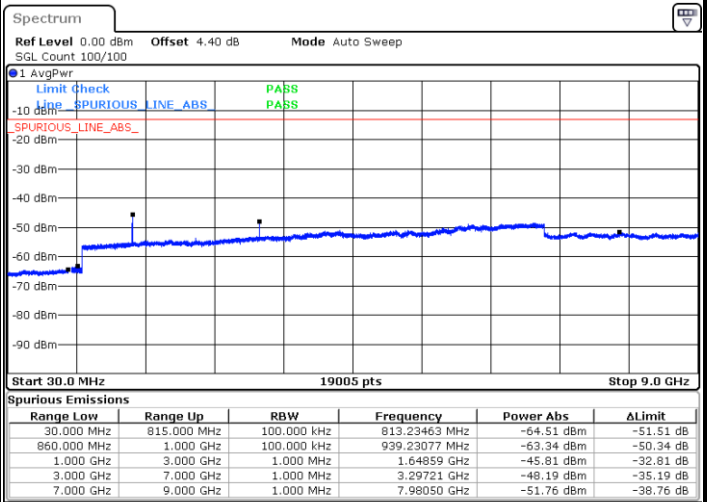

Date: 14.SEP.2017 09:03:36

Date: 14.SEP.2017 09:04:31

Middle Channel / QPSK

Middle Channel / 16QAM

Date: 14.SEP.2017 09:06:05

Date: 14.SEP.2017 09:06:59

LTE Band 5 / 1.4MHz

Highest Channel / QPSK

Date: 14.SEP.2017 09:15:02

Highest Channel / 16QAM

Date: 14.SEP.2017 09:15:57

LTE Band 5 / 3MHz

Lowest Channel / QPSK

Date: 14.SEP.2017 09:24:00

Lowest Channel / 16QAM

Date: 14.SEP.2017 09:24:54

LTE Band 5 / 3MHz

Middle Channel / QPSK

Middle Channel / 16QAM

Date: 14.SEP.2017 09:26:28

Date: 14.SEP.2017 09:27:22

Highest Channel / QPSK

Highest Channel / 16QAM

Date: 14.SEP.2017 09:35:25