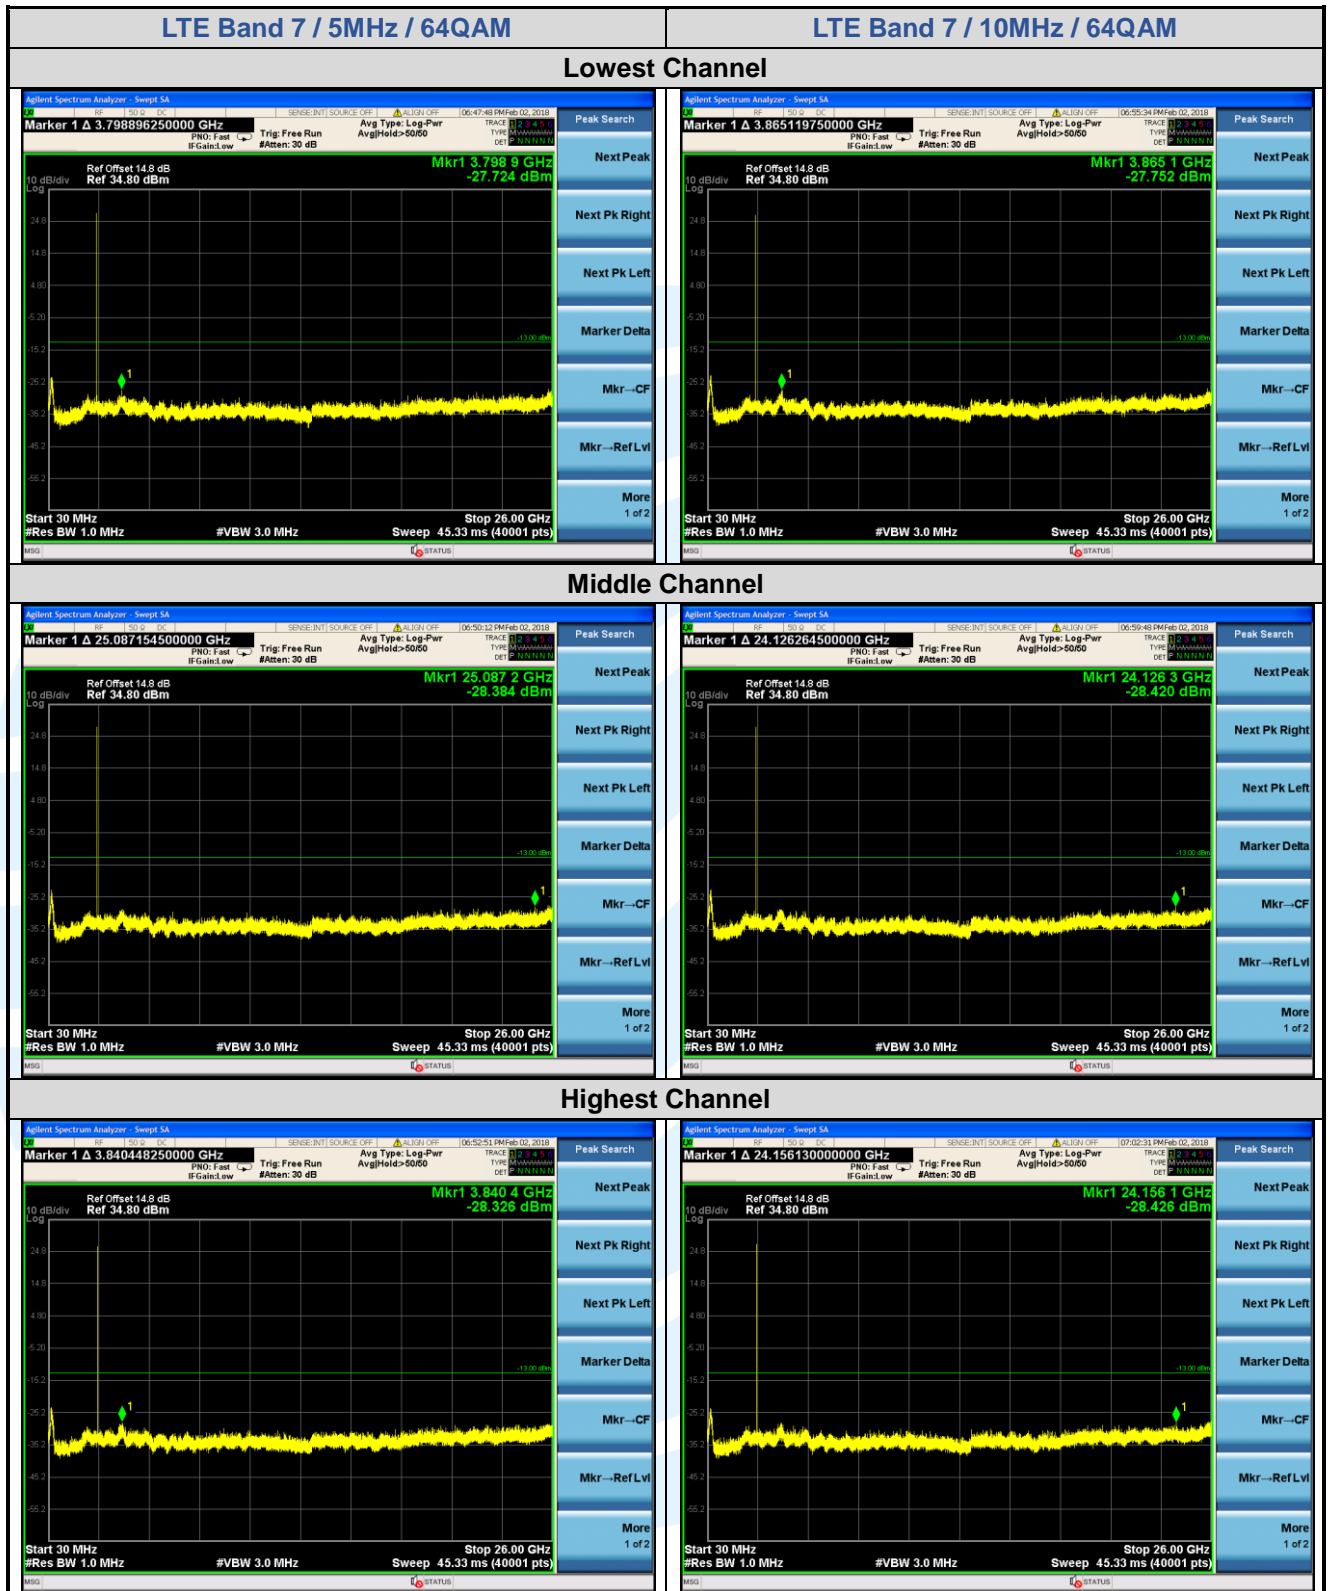

5.7.2 LTE Band 7

Remark: All tested is under the condition of the main wave is filtered out.

5.7.3 LTE Band 38