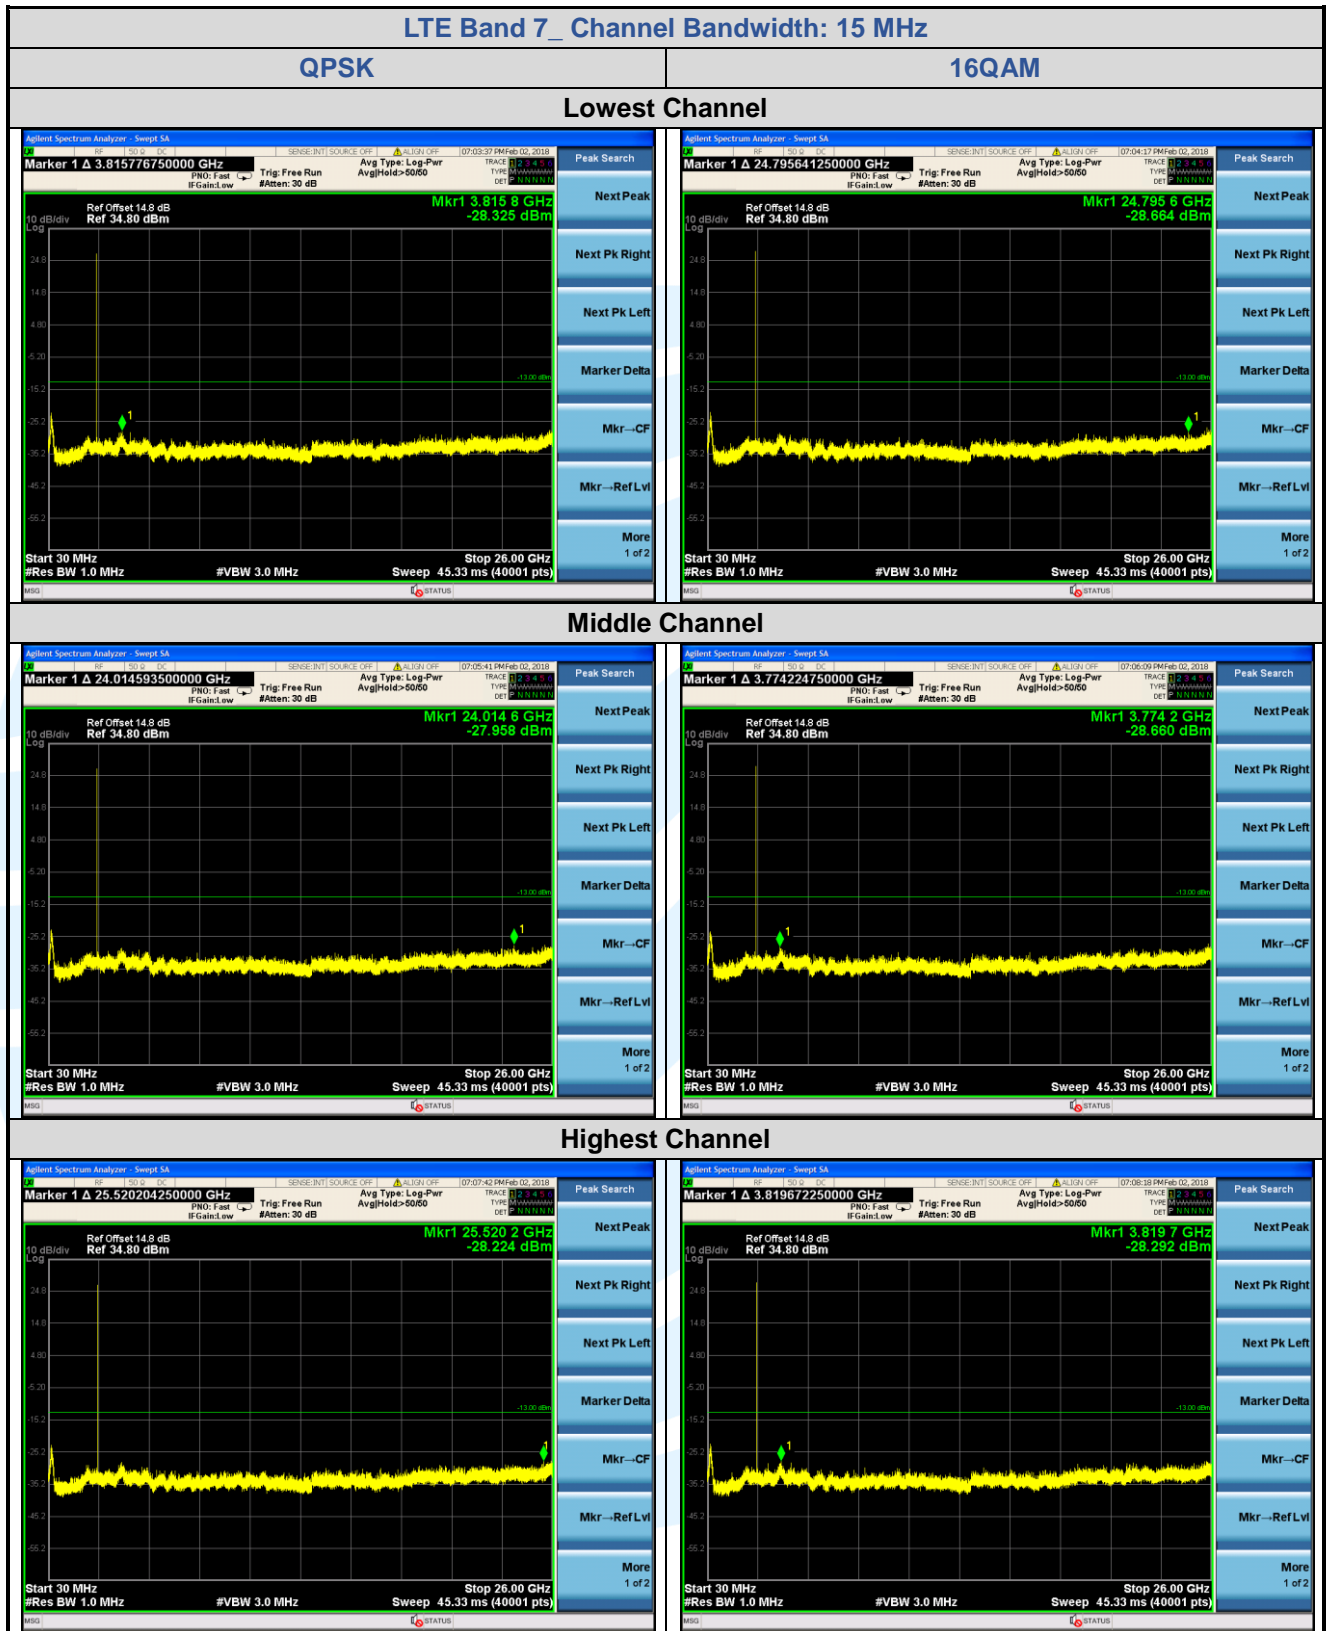

5.7.2 LTE Band 7

Remark: All tested is under the condition of the main wave is filtered out.

5.7.3 LTE Band 38