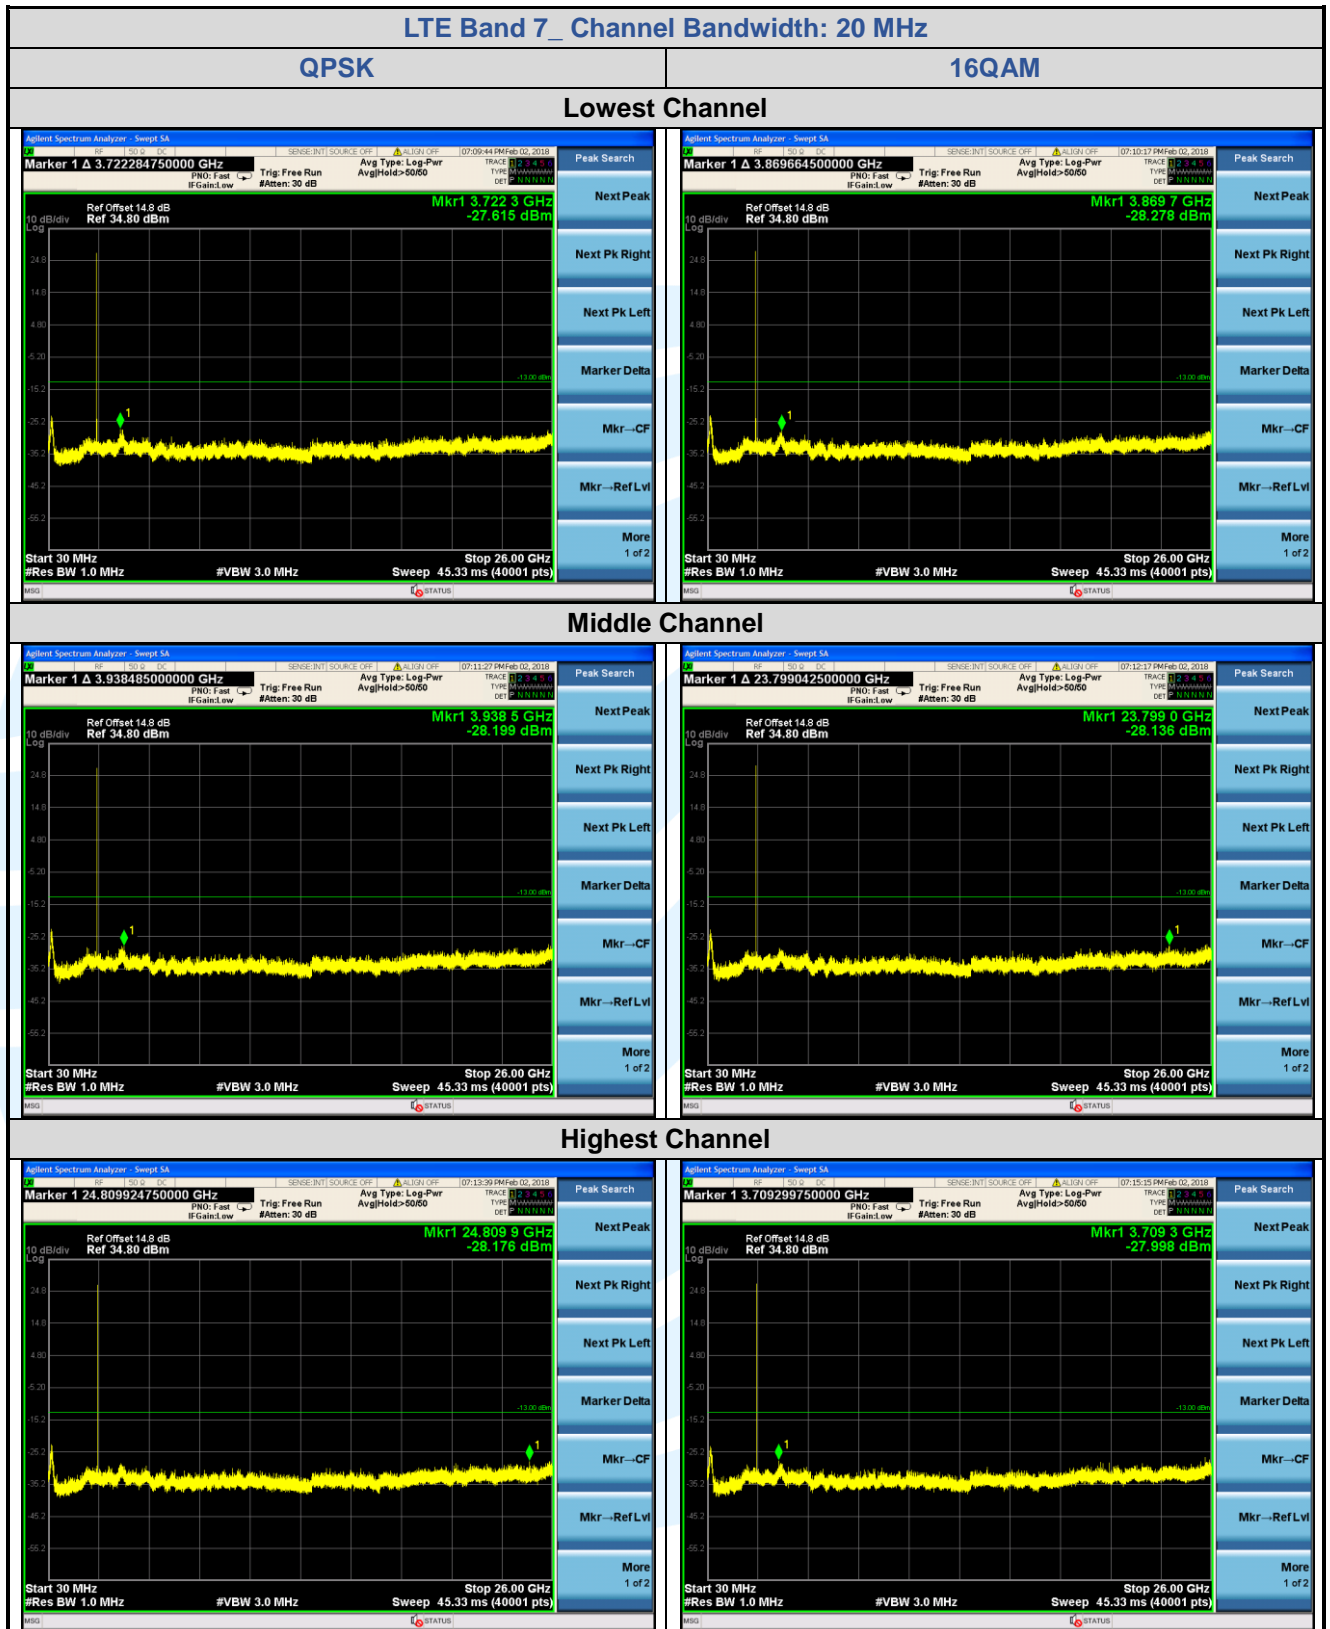

5.7.2 LTE Band 7

Remark: All tested is under the condition of the main wave is filtered out.

5.7.3 LTE Band 38