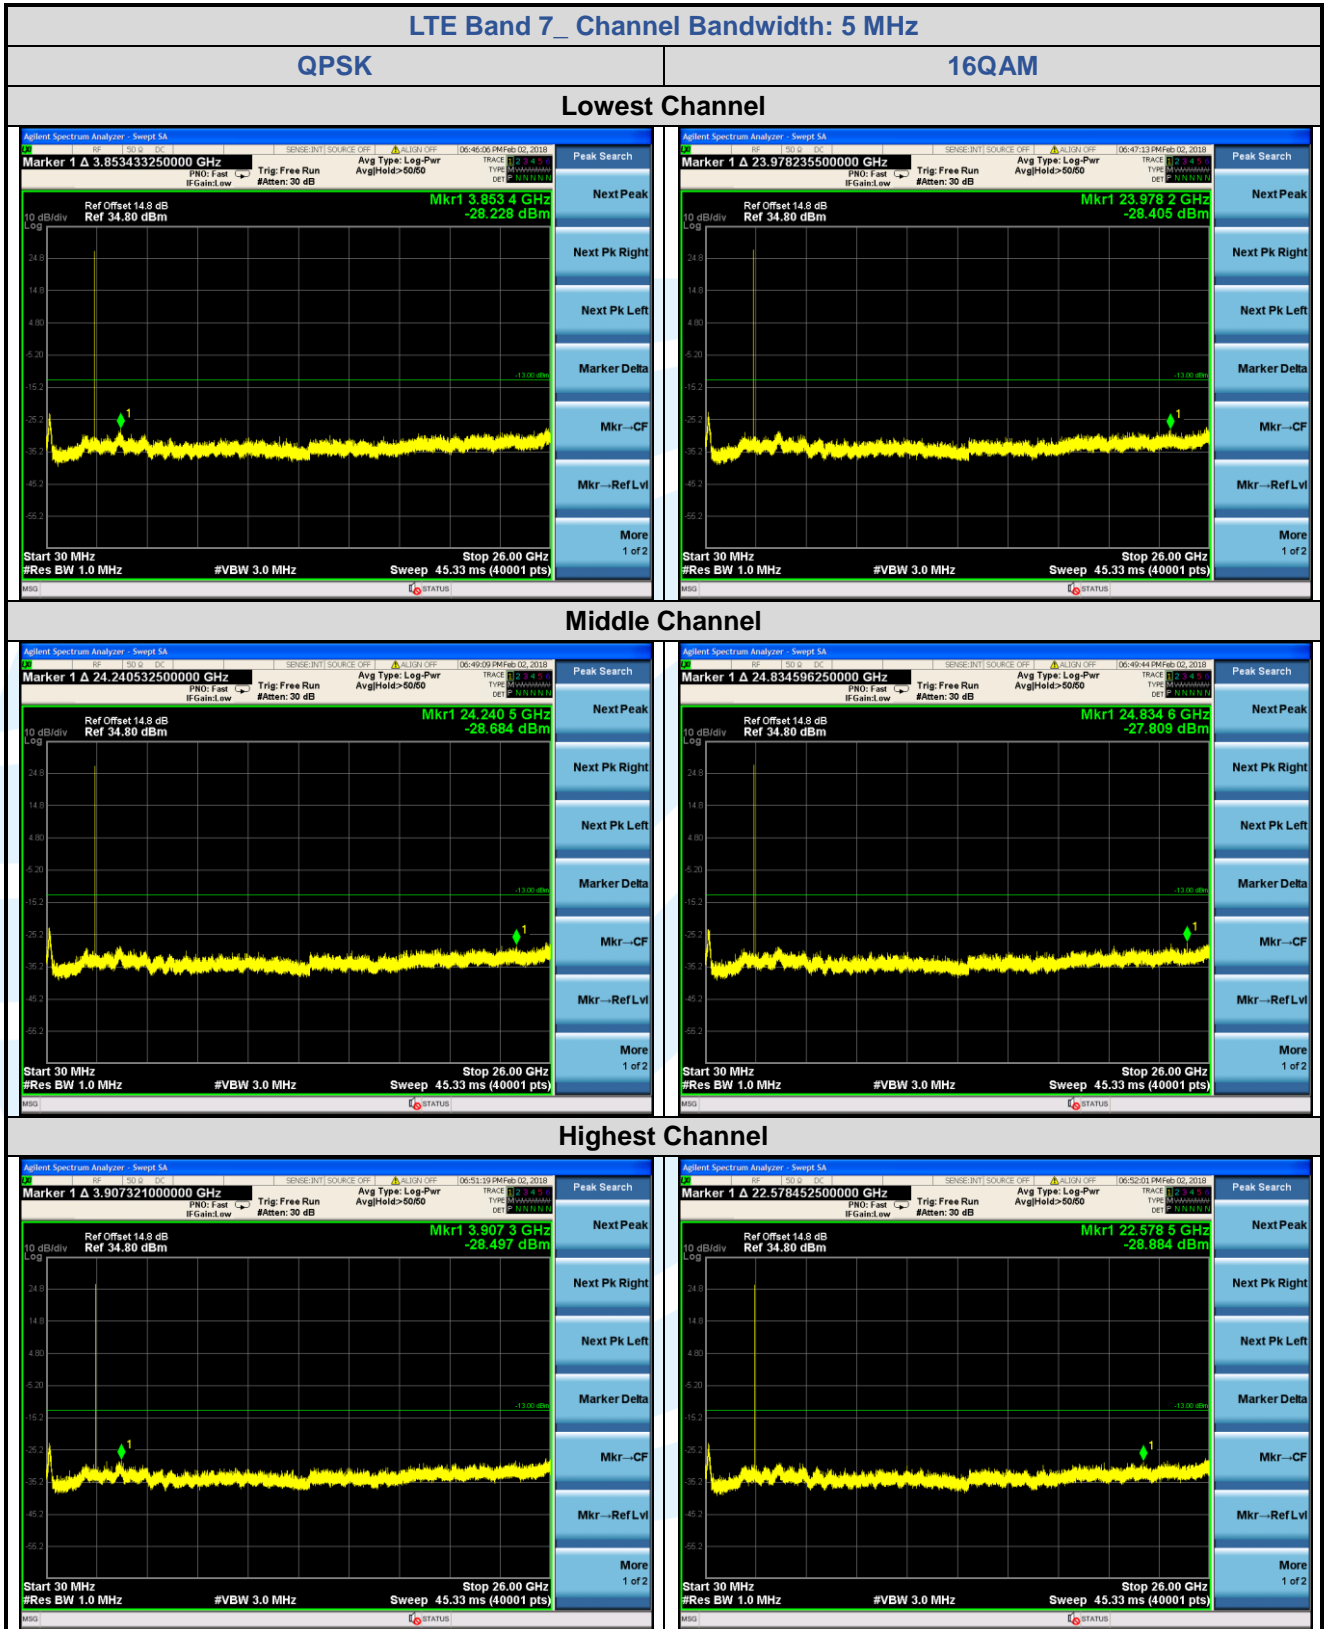

5.7.2 LTE Band 7

Remark: All tested is under the condition of the main wave is filtered out.

5.7.3 LTE Band 38