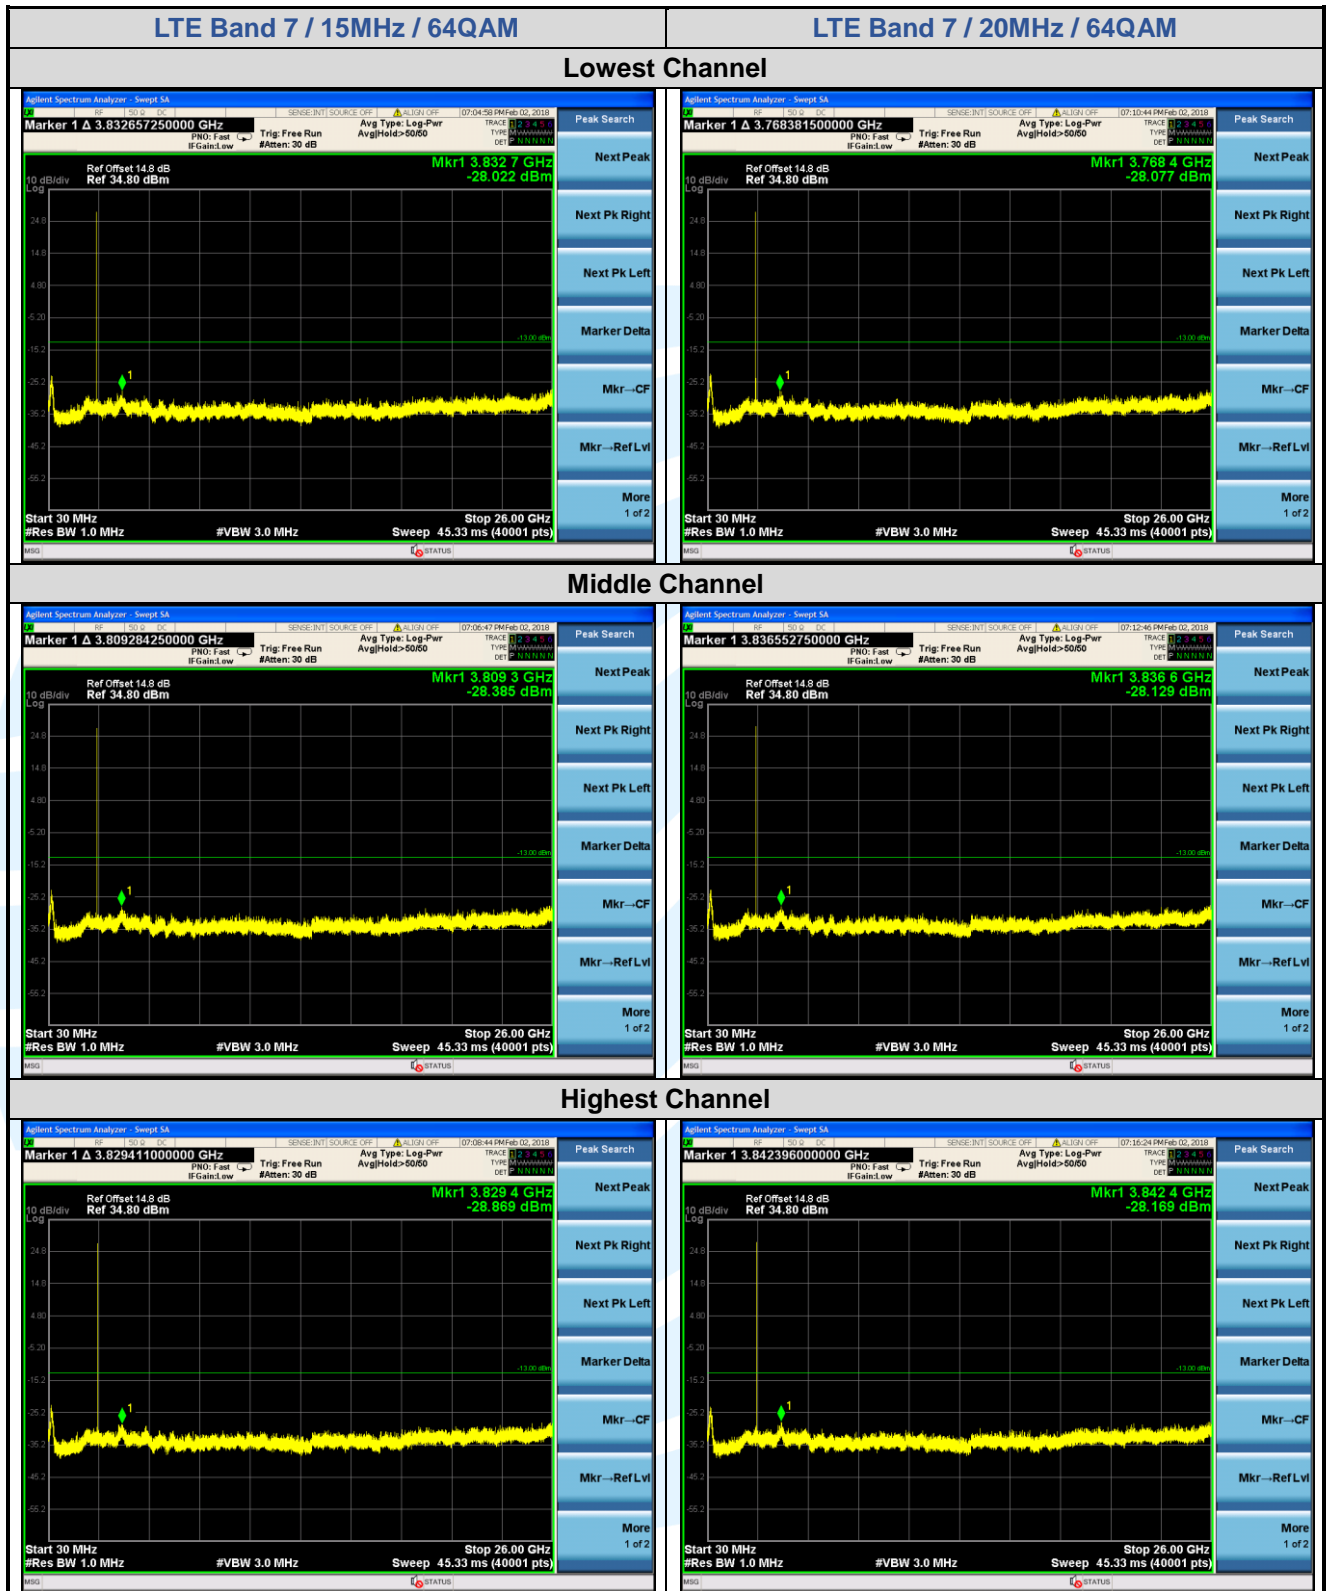

5.7.2 LTE Band 7

Remark: All tested is under the condition of the main wave is filtered out.

5.7.3 LTE Band 38