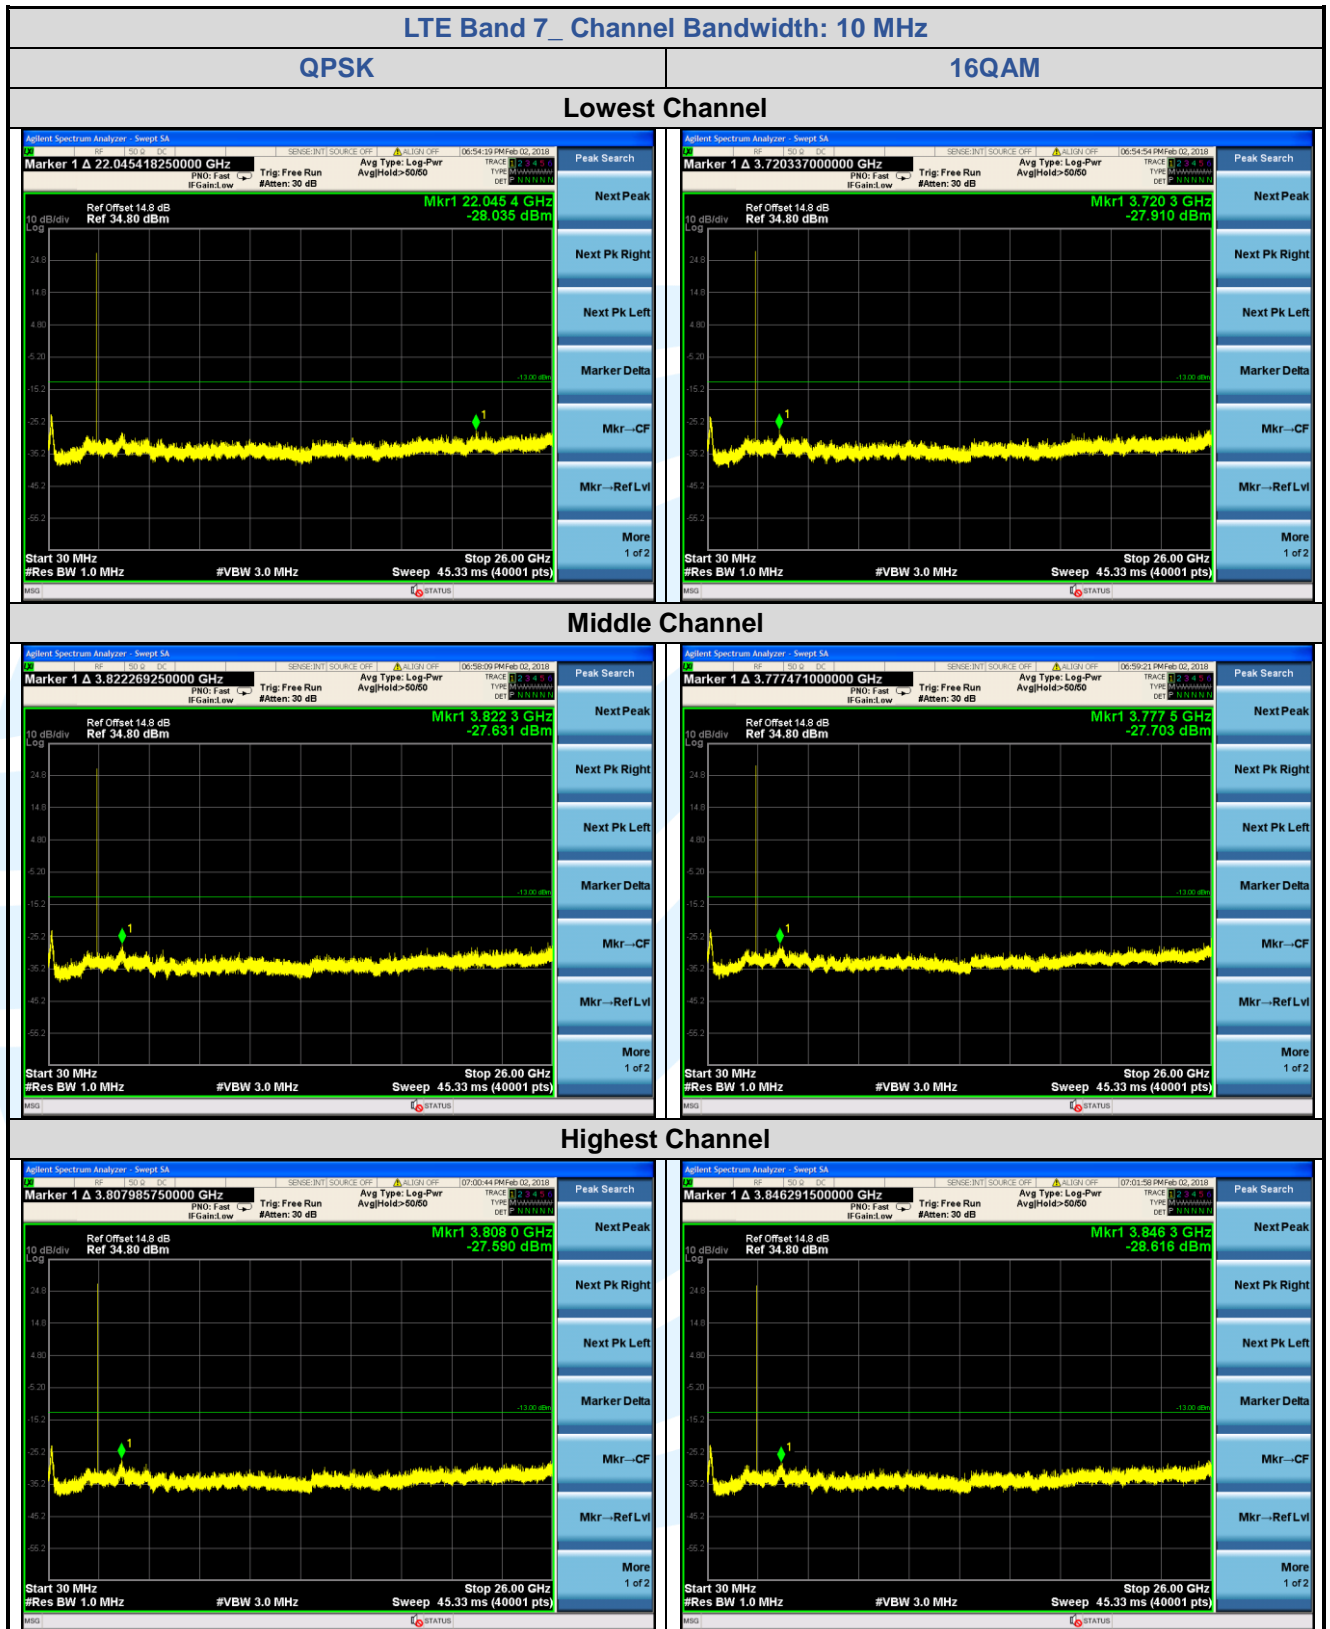

5.7.2 LTE Band 7

Remark: All tested is under the condition of the main wave is filtered out.

5.7.3 LTE Band 38