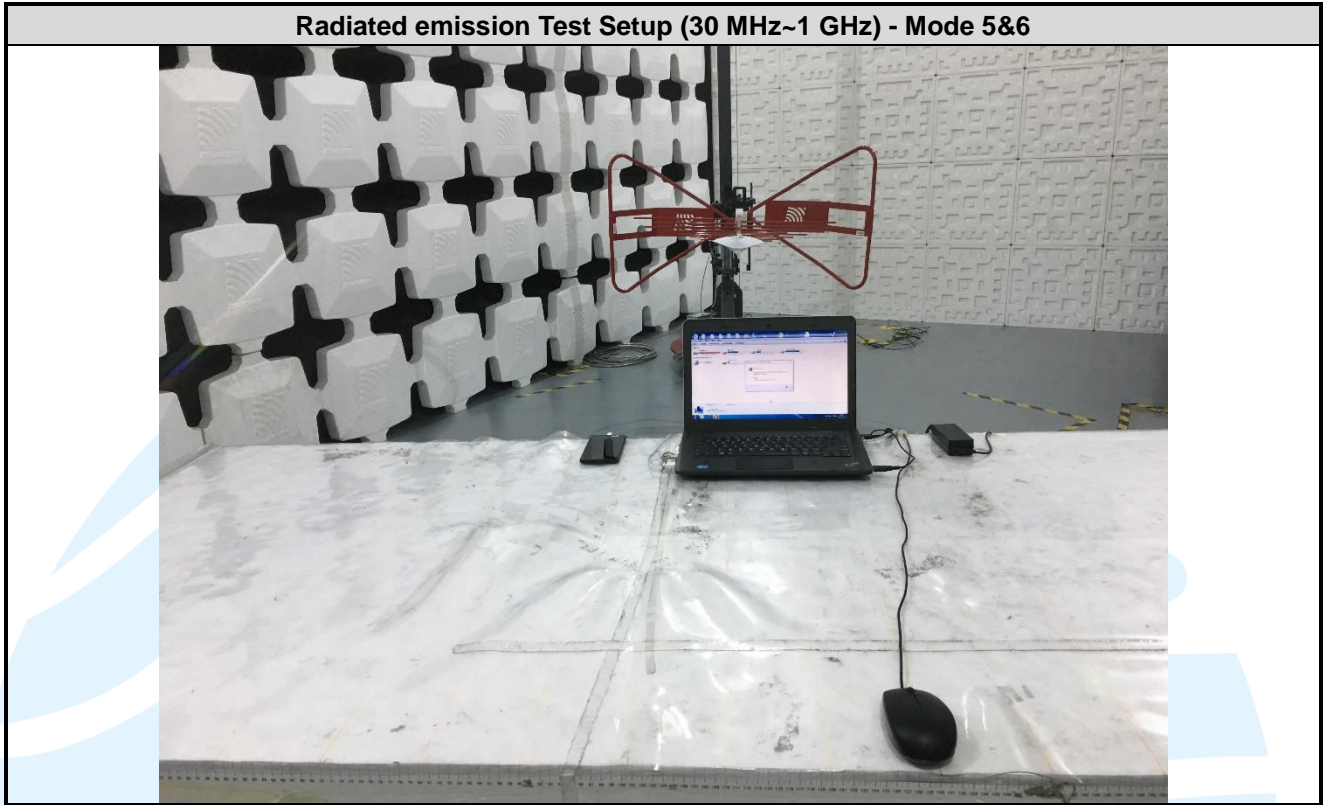

APPENDIX 1 PHOTOS OF TEST SETUP

Conducted Emission Test Setup

Shenzhen UnionTrust Quality and Technology Co., Ltd.

Address: 16/F, Block A, Building 6, Baoneng Science and Technology Park, Qingxiang Road No.1, Longhua New District, Shenzhen, China