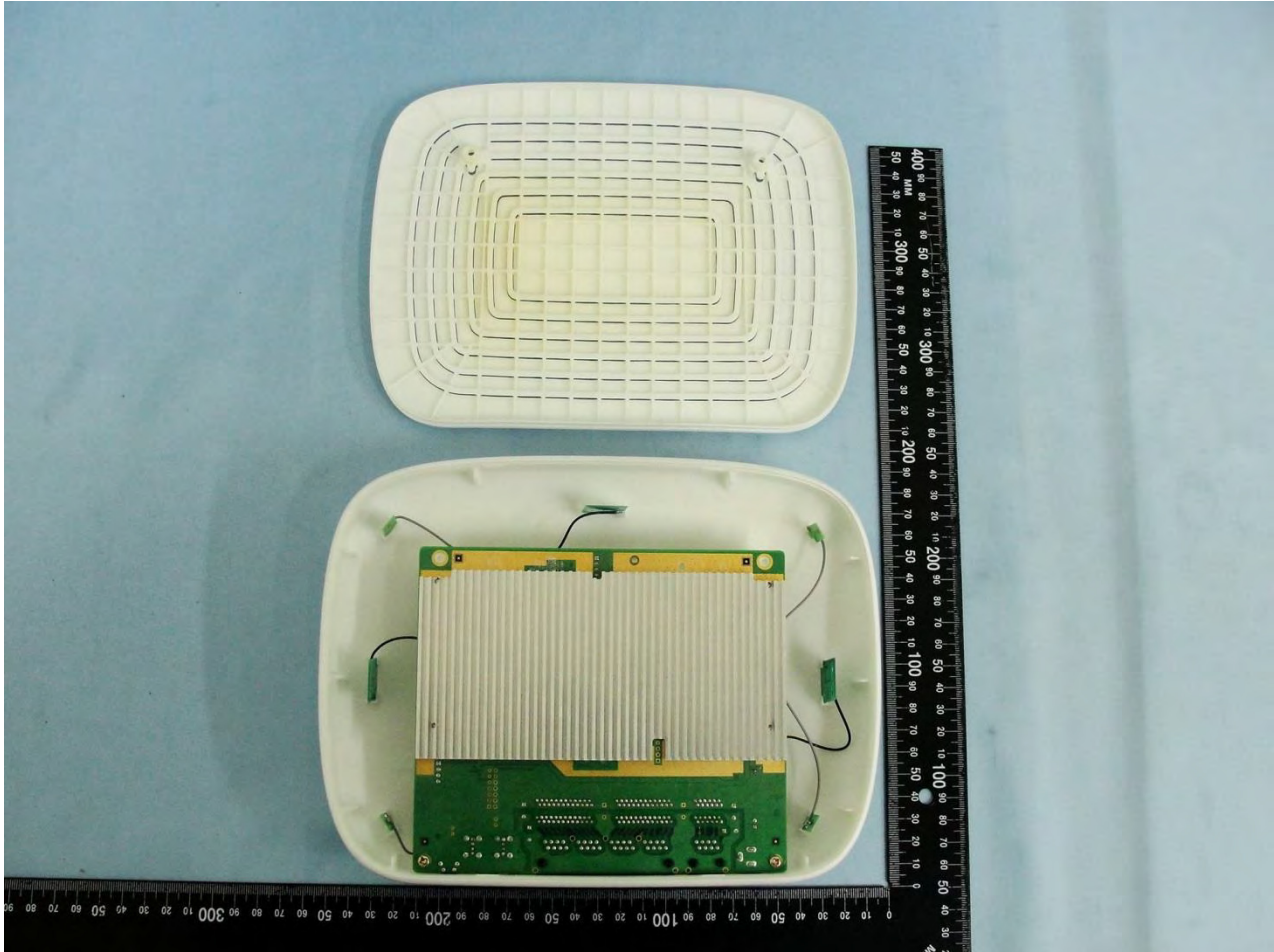

Brand Name: Ignition Design Labs / Model Name: Portal / Marketing Name: Portal