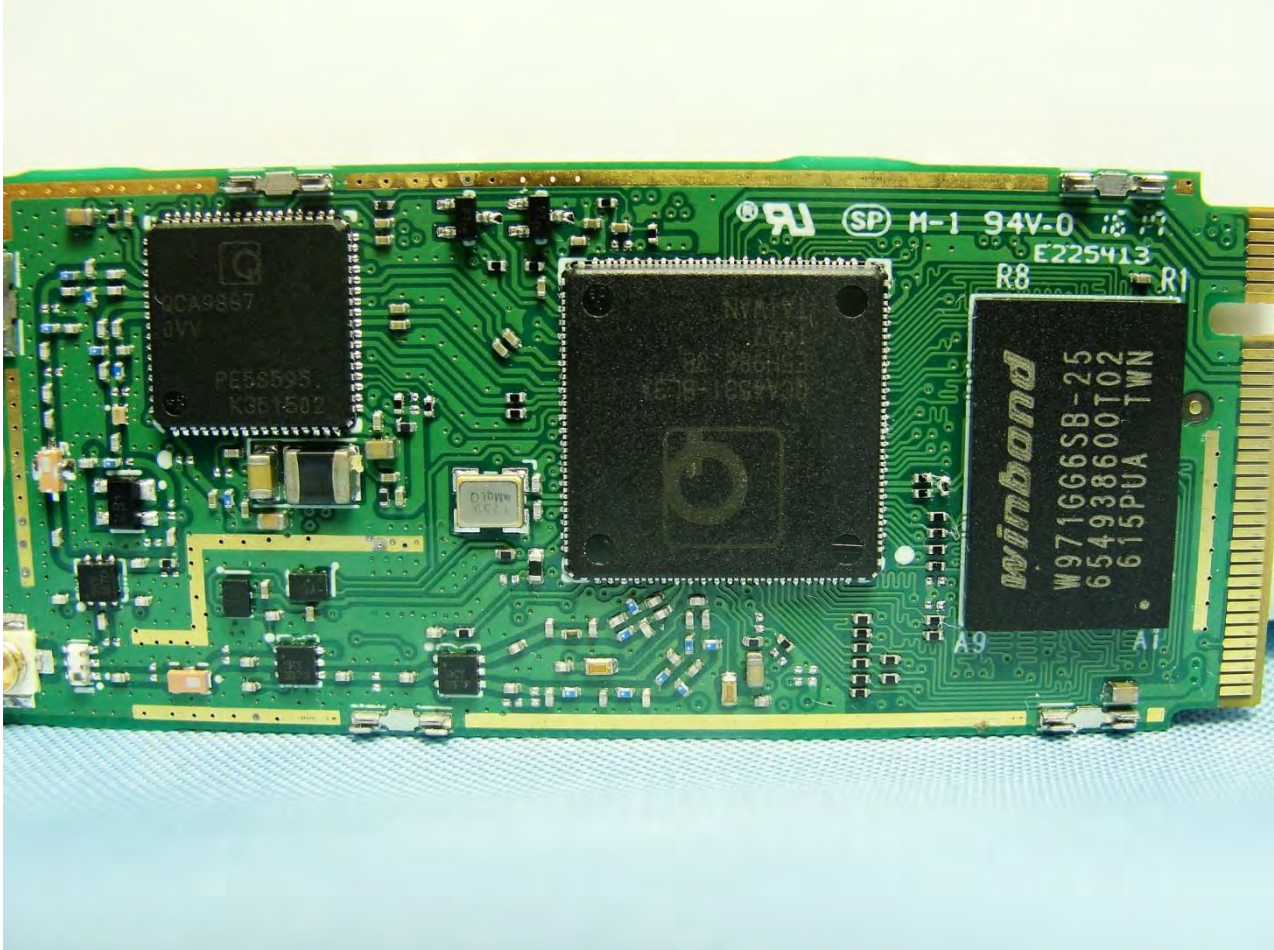

Brand Name: Ignition Design Labs / Model Name: Portal / Marketing Name: Portal