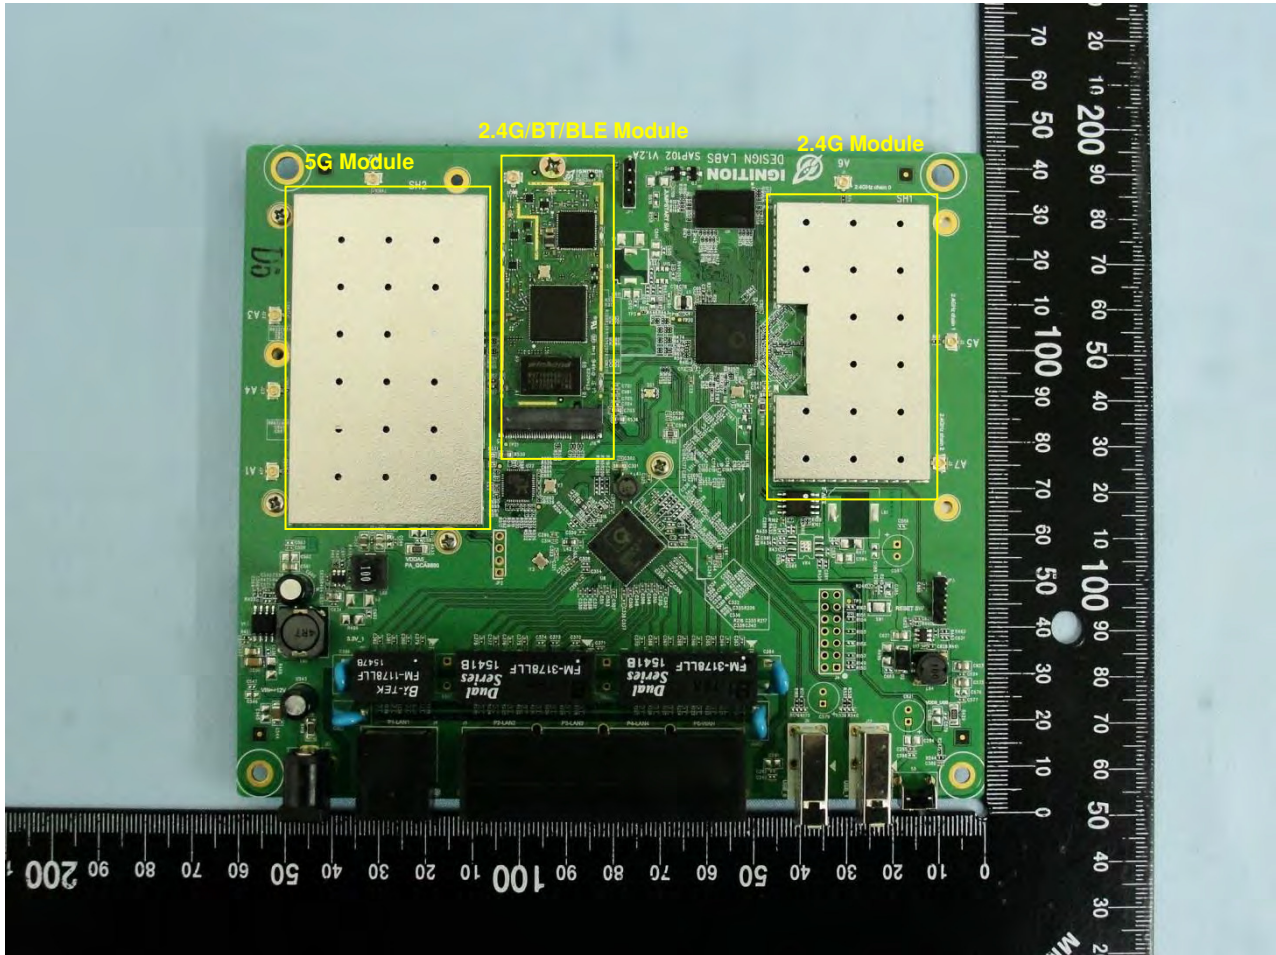

Brand Name: Ignition Design Labs / Model Name: Portal / Marketing Name: Portal