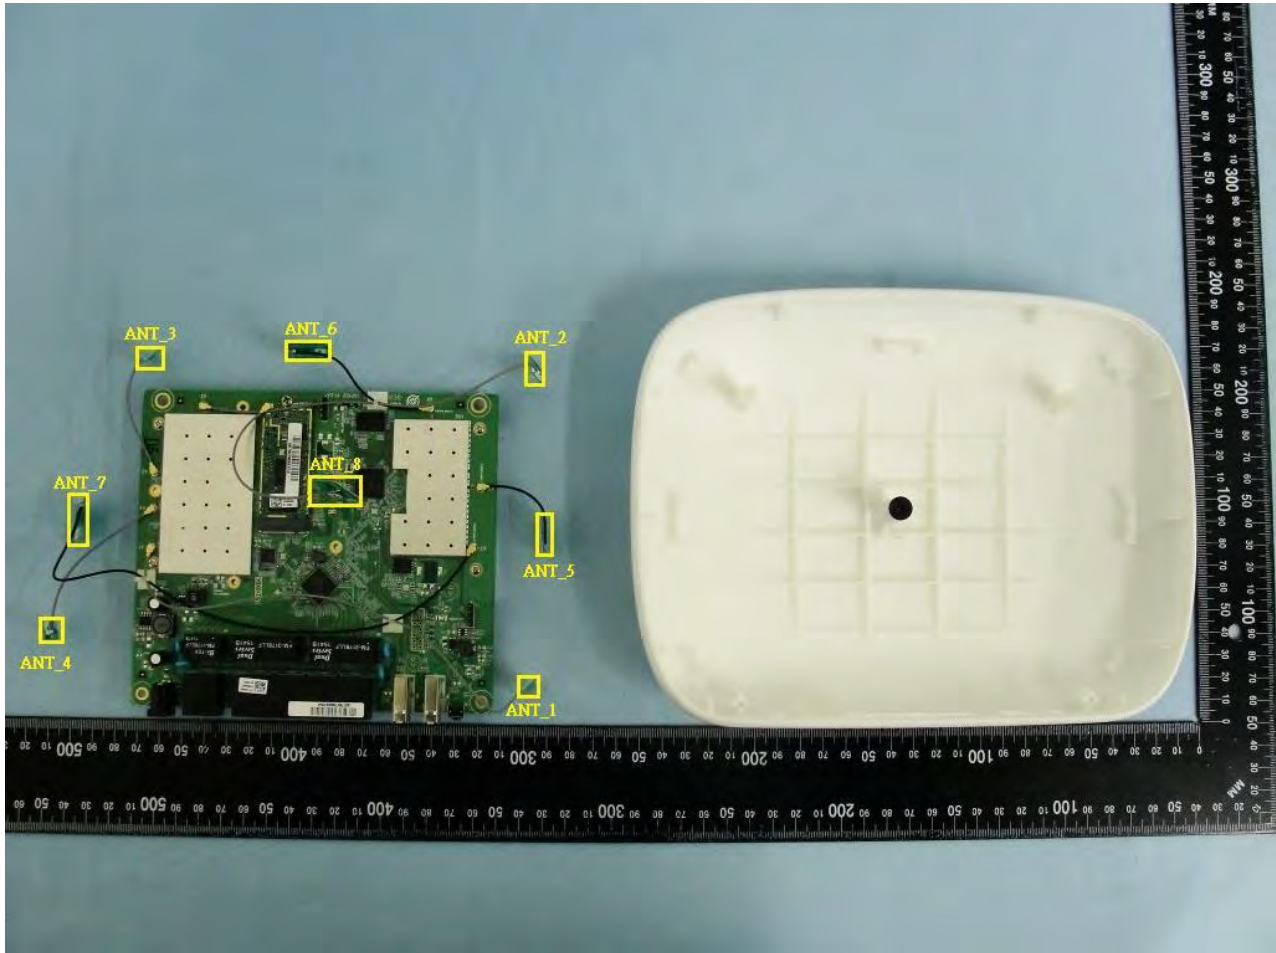

3. Internal Photograph of EUT

Brand Name: Ignition Design Labs / Model Name: Portal / Marketing Name: Portal

Antenna	Function
Antenna 1/2/3/4	4*4 5G WLAN Antenna
Antenna 5/6/7	3*3 2.4G WLAN Antenna
Antenna 8	1*1 2.4G WLAN Antenna/BT & BLE Antenna