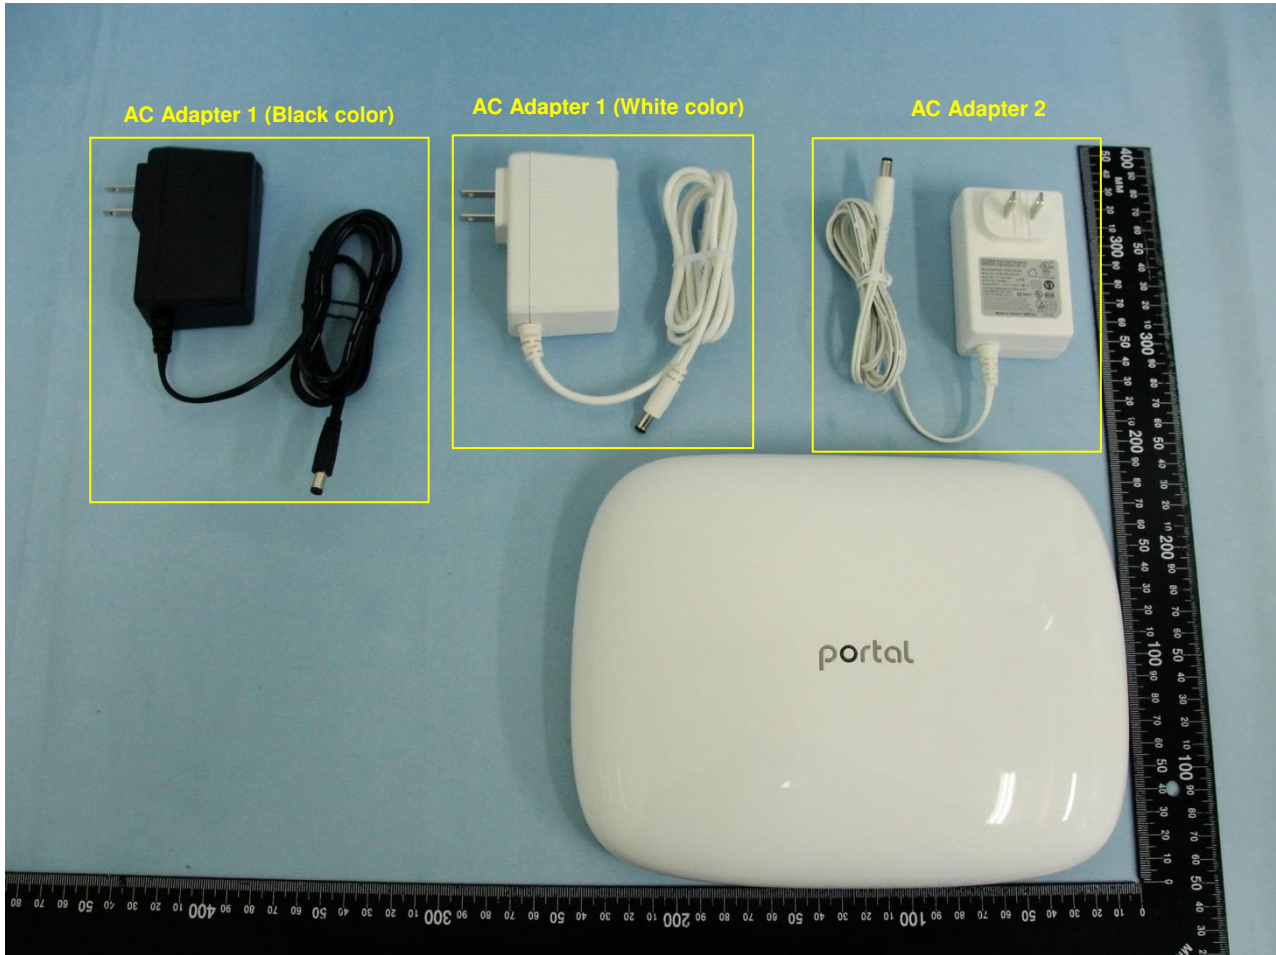

Brand Name: Ignition Design Labs / Model Name: Portal / Marketing Name: Portal