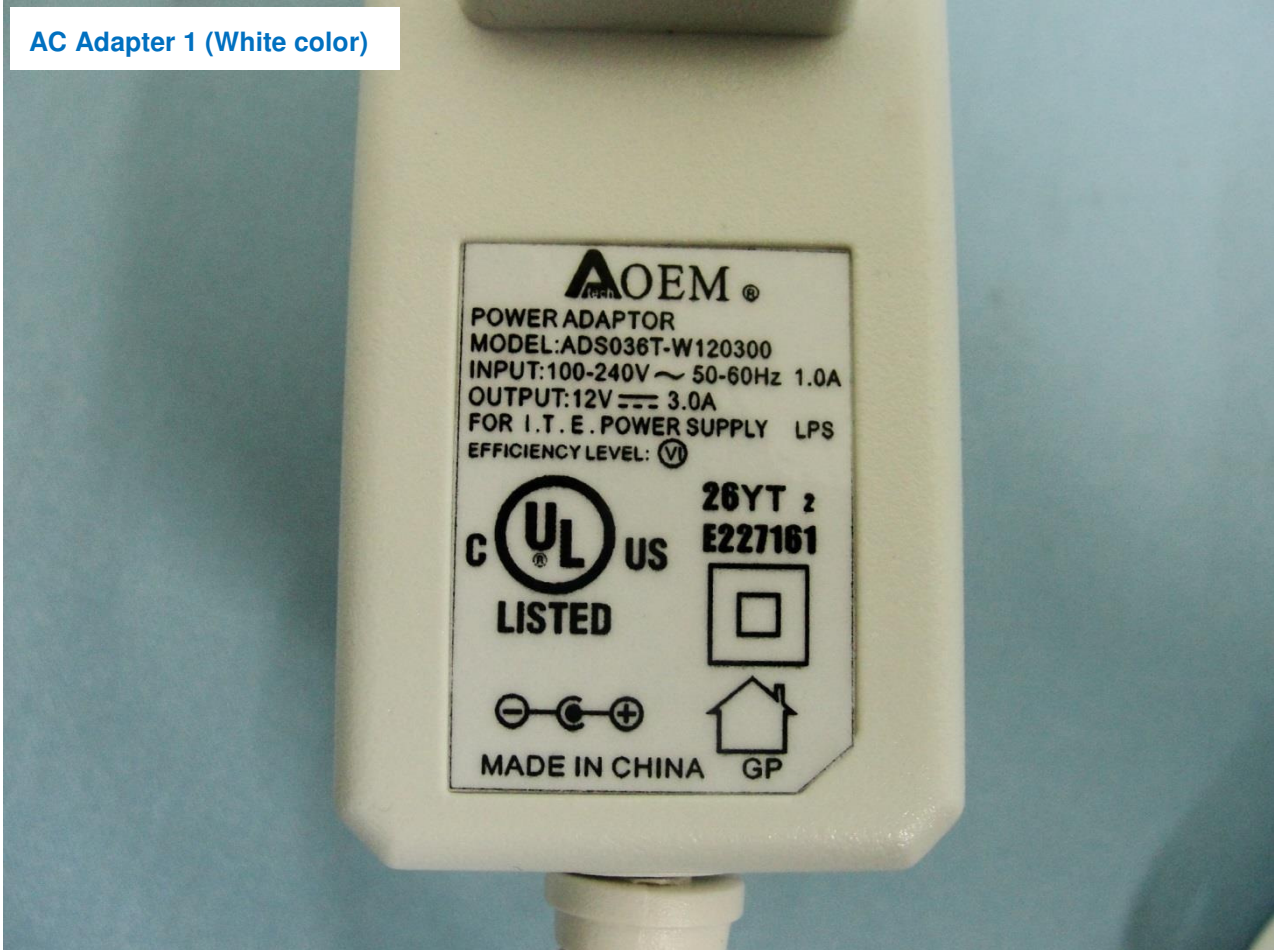

Brand Name: Ignition Design Labs / Model Name: Portal / Marketing Name: Portal

AC Adapter 1 (White color)