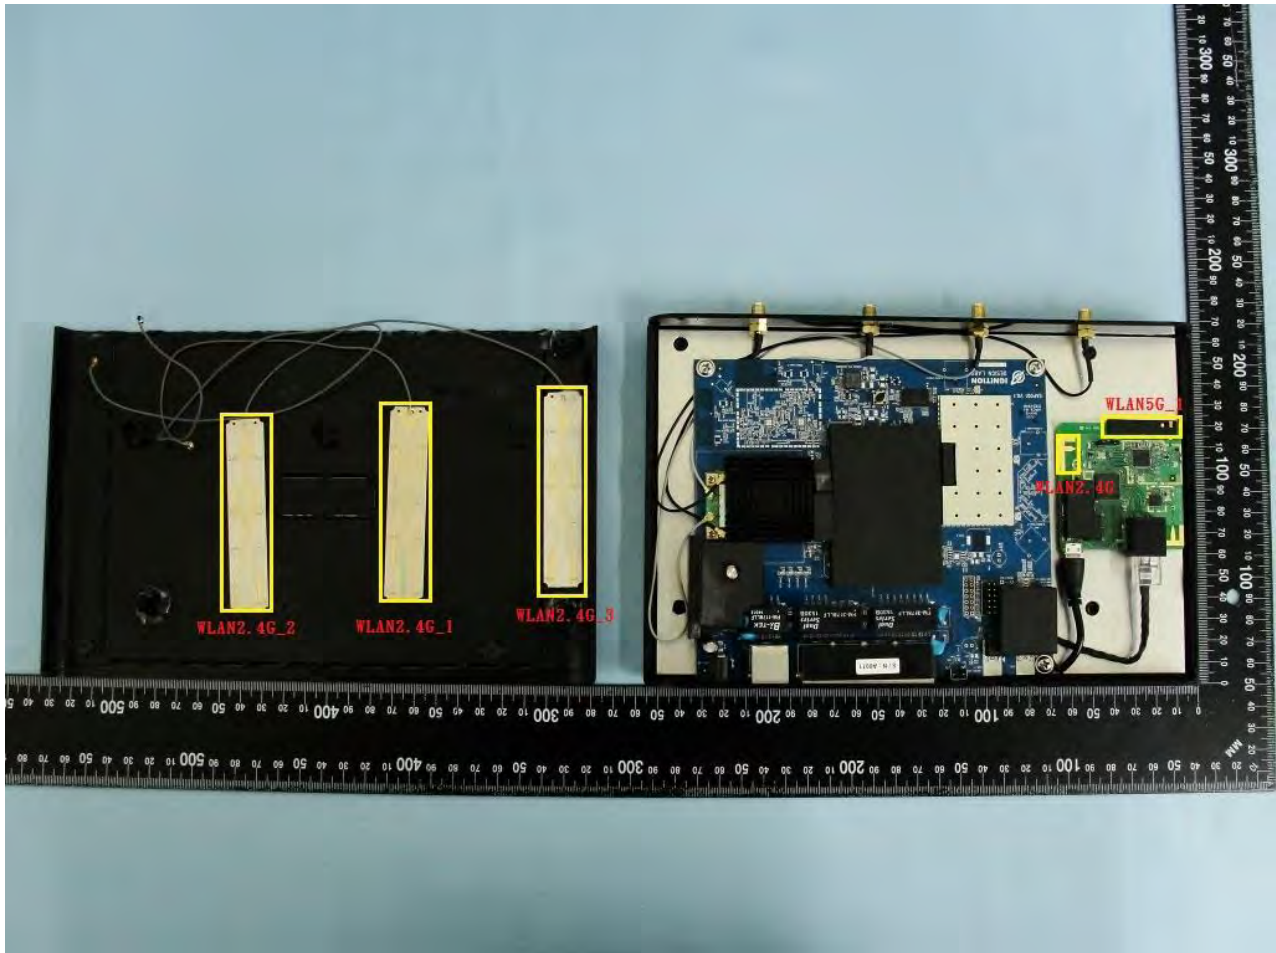

3. Internal Photograph of EUT

Brand Name: Ignition Design Labs / Model Name: Portal SAP001 / Marketing Name: IgnitionHub

Brand Name: Ignition Design Labs / Model Name: Portal SAP001 / Marketing Name: IgnitionHub