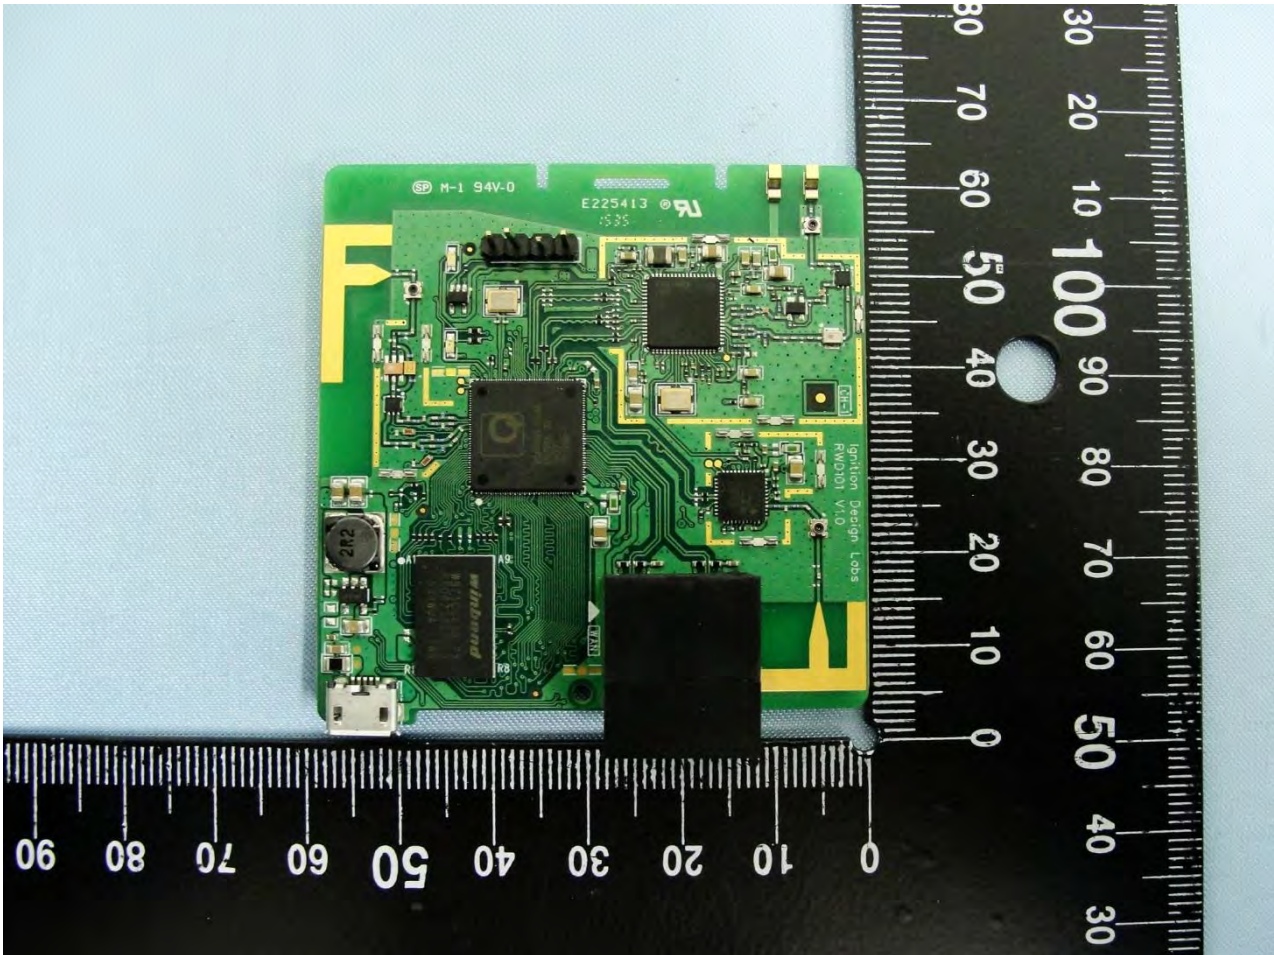

Brand Name: Ignition Design Labs / Model Name: Portal SAP001 / Marketing Name: IgnitionHub