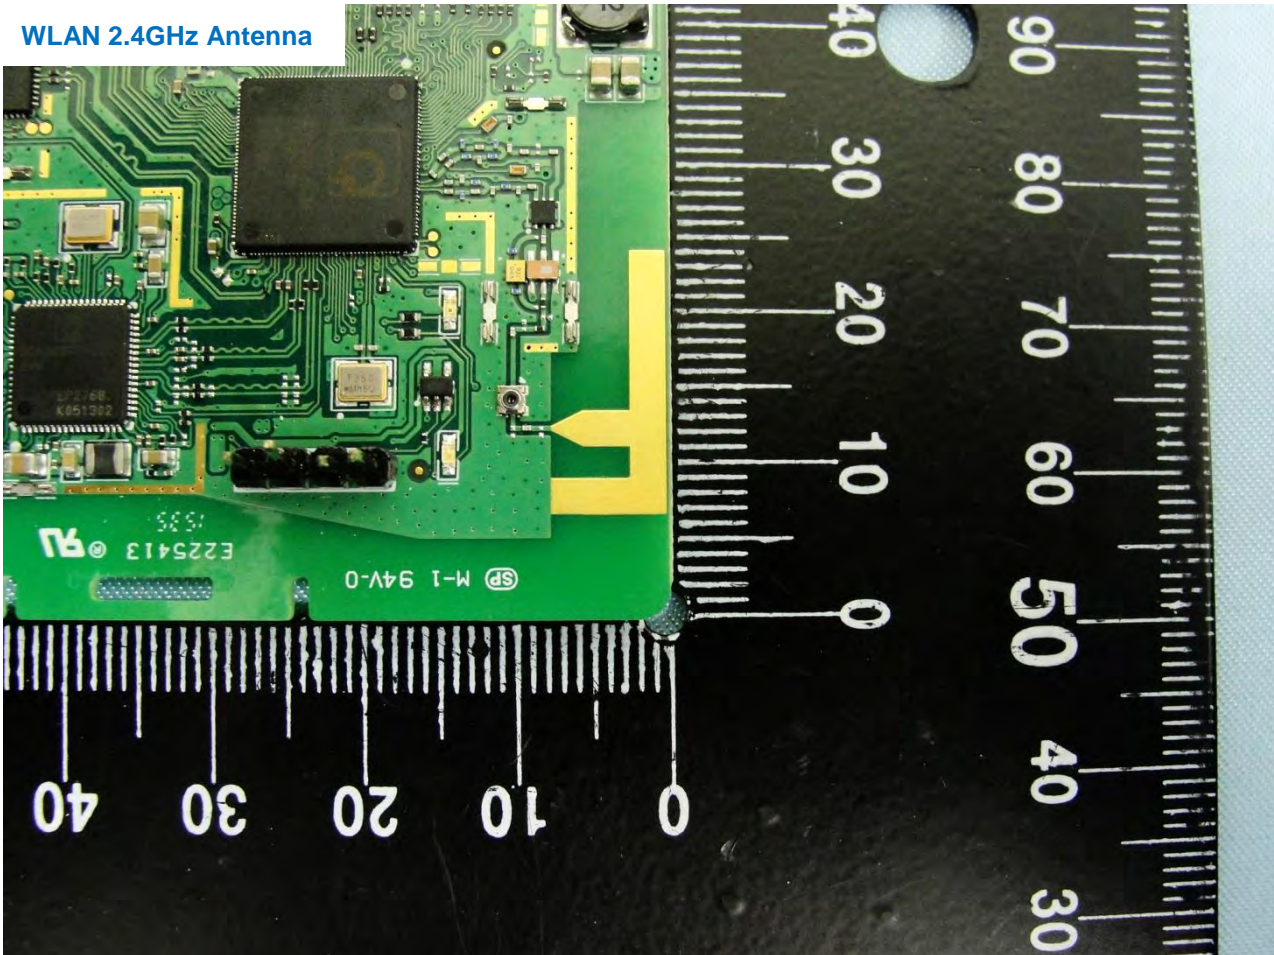

Brand Name: Ignition Design Labs / Model Name: Portal SAP001 / Marketing Name: IgnitionHub

WLAN 2.4GHz Antenna