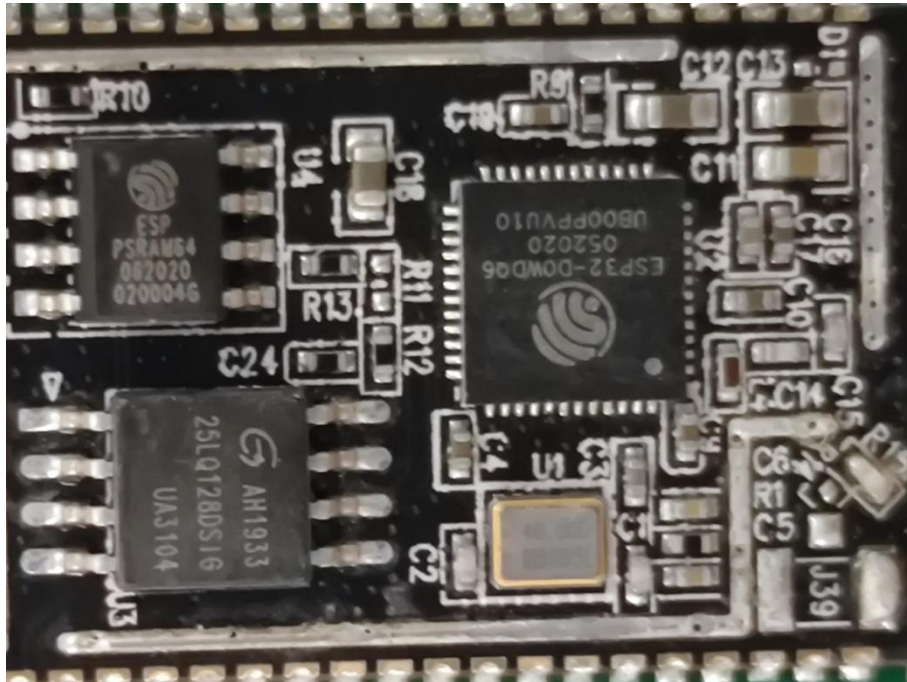

FCC ID : 2AFYZ-RESTORE02

Internal Photos

1. uncover view

2. main board top view

3. main board bottom view

4. Subboard top view

5. Subboard bottom view

6. light source top view

7. light source bottom view

8. switch top view

9. switch bottom view

6. IC view

7. Antenna view

BLE/WIFI Antenna