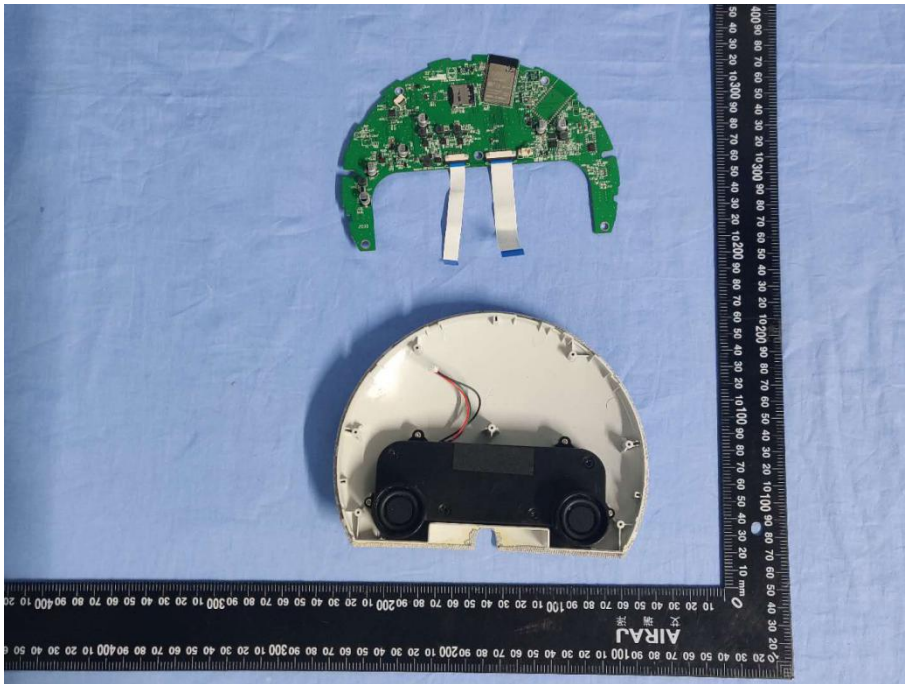

FCC ID : 2AFYZ-RESTORE02

Internal Photos

1. uncover view

2. main board top view

3. main board bottom view

4. Subboard top view

5. Subboard bottom view

6. light source top view

7. light source bottom view

8. switch top view

9. switch bottom view

6. IC view

7. Antenna view

BLE/WIFI Antenna