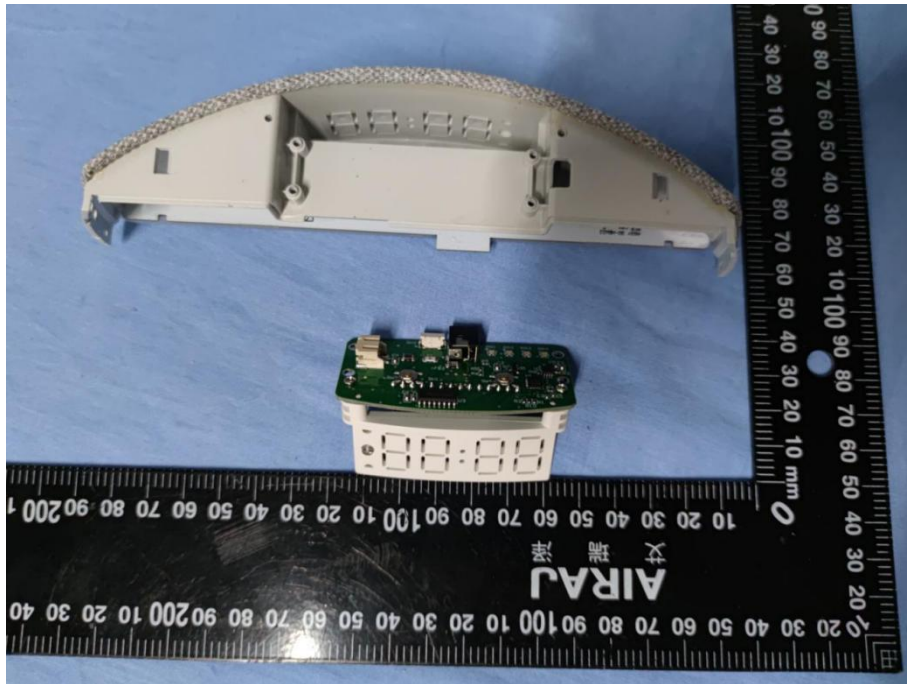

FCC ID : 2AFYZ-RESTORE02

Internal Photos

1. uncover view

2. main board top view

3. main board bottom view

4. Subboard top view

5. Subboard bottom view

6. light source top view

7. light source bottom view

8. switch top view

9. switch bottom view

6. IC view

7. Antenna view

BLE/WIFI Antenna