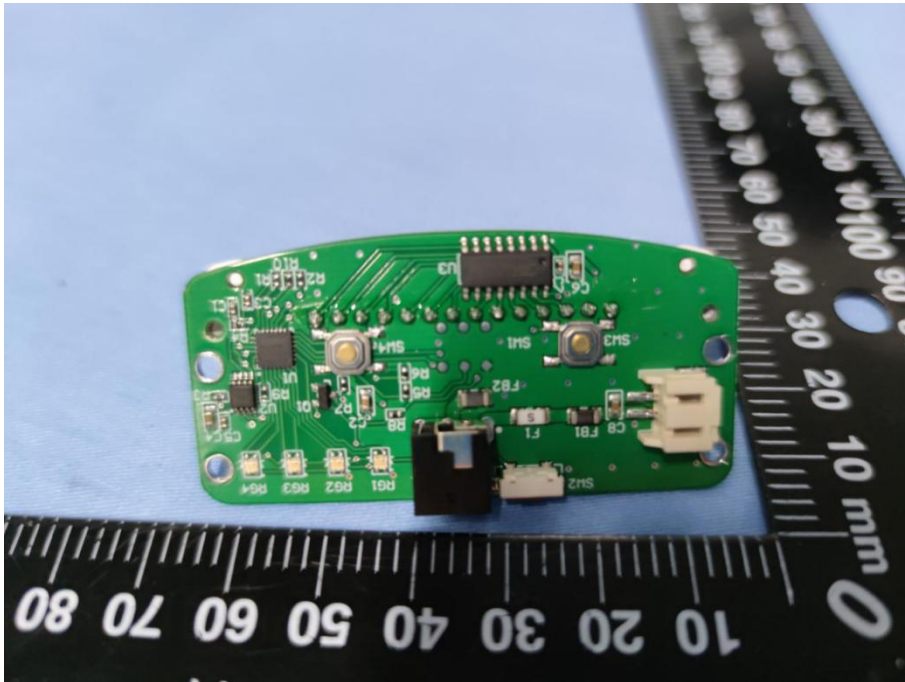

FCC ID : 2AFYZ-RESTORE02

Internal Photos

1. uncover view

2. main board top view

3. main board bottom view

4. Subboard top view

5. Subboard bottom view

6. light source top view

7. light source bottom view

8. switch top view

9. switch bottom view

6. IC view

7. Antenna view

BLE/WIFI Antenna