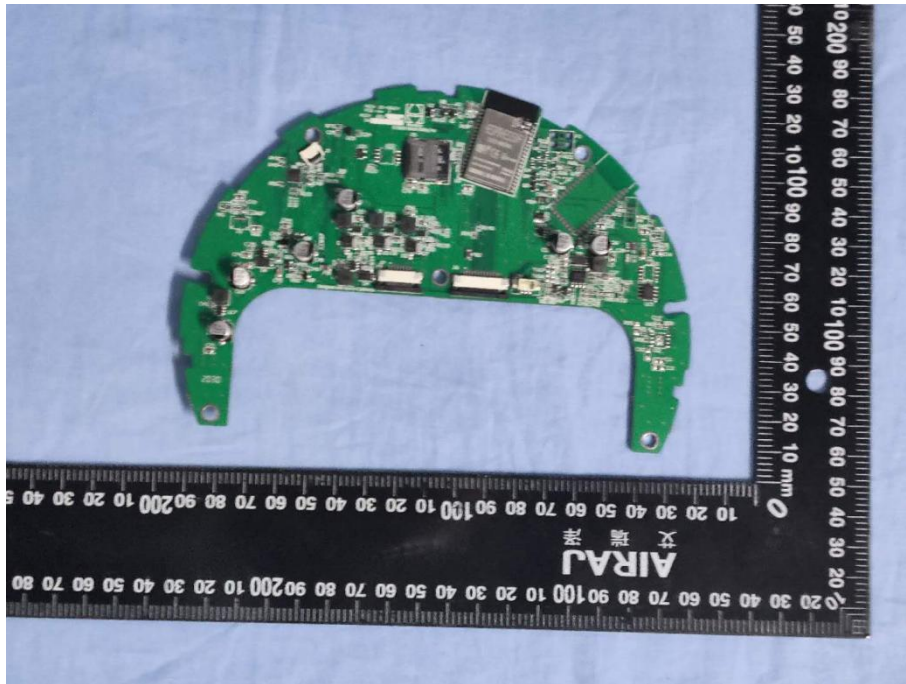

FCC ID : 2AFYZ-RESTORE02

Internal Photos

1. uncover view

2. main board top view

3. main board bottom view

4. Subboard top view

5. Subboard bottom view

6. light source top view

7. light source bottom view

8. switch top view

9. switch bottom view

6. IC view

7. Antenna view

BLE/WIFI Antenna