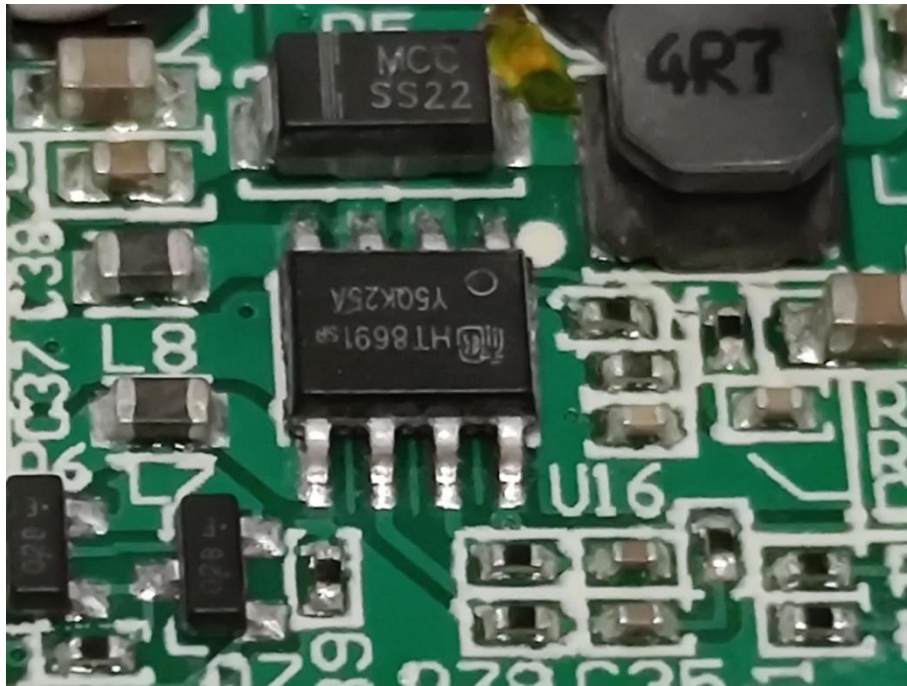

FCC ID : 2AFYZ-RESTORE02

Internal Photos

1. uncover view

2. main board top view

3. main board bottom view

4. Subboard top view

5. Subboard bottom view

6. light source top view

7. light source bottom view

8. switch top view

9. switch bottom view

6. IC view

7. Antenna view

BLE/WIFI Antenna