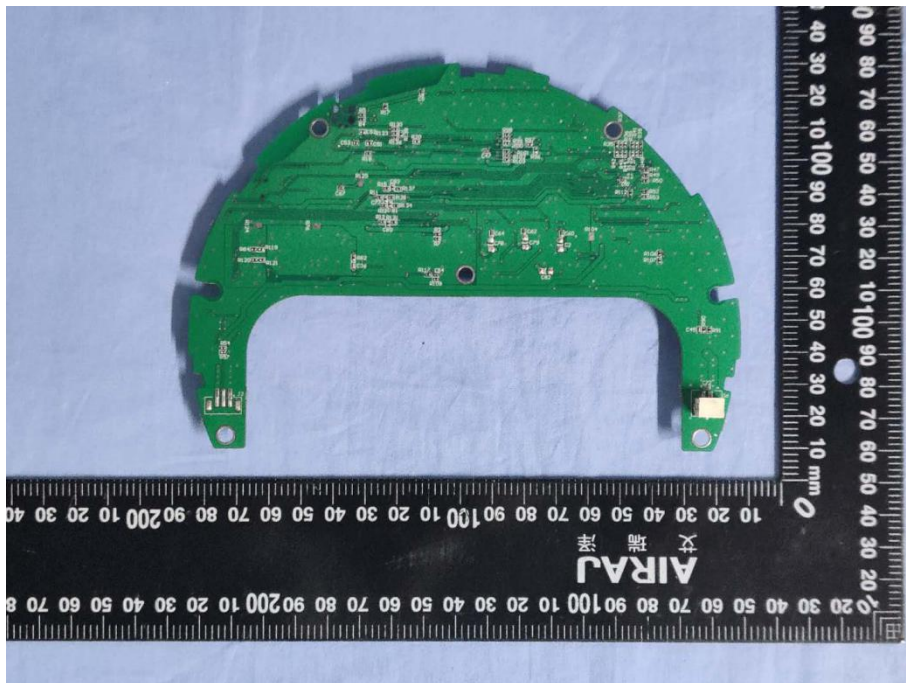

FCC ID : 2AFYZ-RESTORE02

Internal Photos

1. uncover view

2. main board top view

3. main board bottom view

4. Subboard top view

5. Subboard bottom view

6. light source top view

7. light source bottom view

8. switch top view

9. switch bottom view

6. IC view

7. Antenna view

BLE/WIFI Antenna