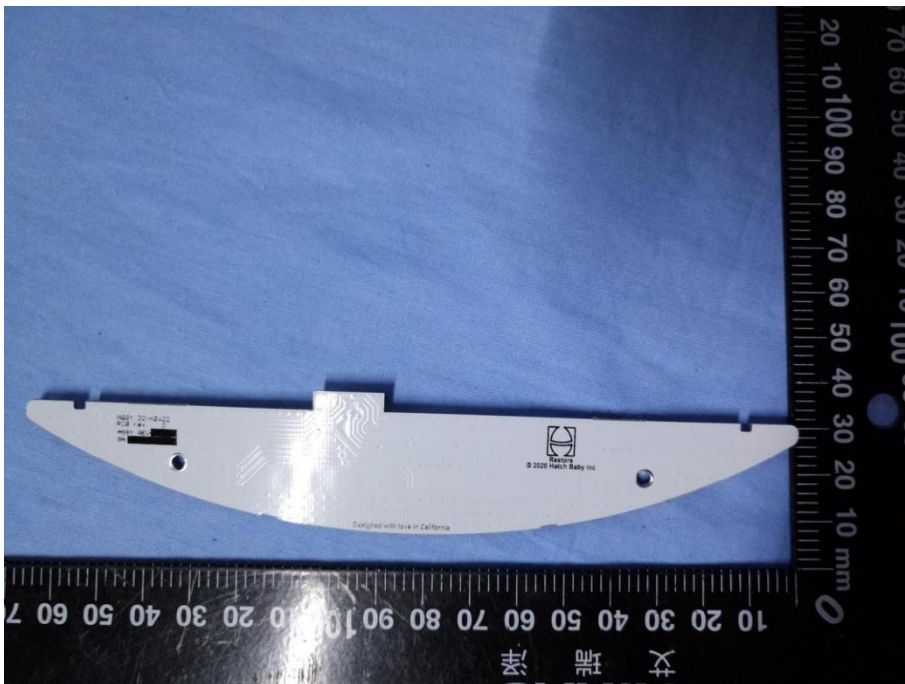

FCC ID : 2AFYZ-RESTORE02

Internal Photos

1. uncover view

2. main board top view

3. main board bottom view

4. Subboard top view

5. Subboard bottom view

6. light source top view

7. light source bottom view

8. switch top view

9. switch bottom view

6. IC view

7. Antenna view

BLE/WIFI Antenna