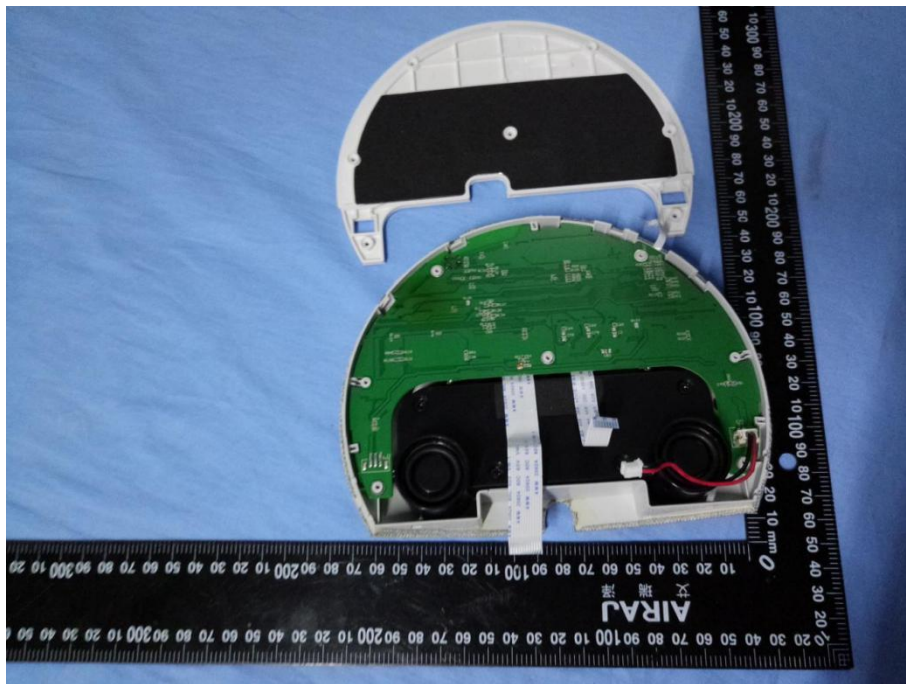

FCC ID : 2AFYZ-RESTORE02

Internal Photos

1. uncover view

2. main board top view

3. main board bottom view

4. Subboard top view

5. Subboard bottom view

6. light source top view

7. light source bottom view

8. switch top view

9. switch bottom view

6. IC view

7. Antenna view

BLE/WIFI Antenna