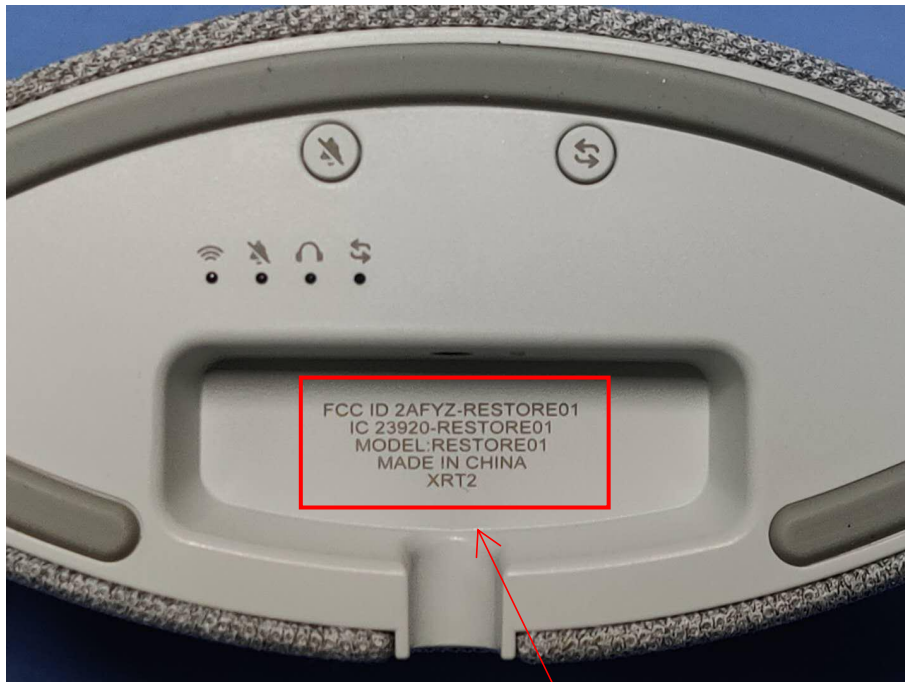

**FCC ID: 2AFYZ-RESTORE01**

1、Label:

FCC ID 2AFYZ-RESTORE01  
IC 23920-RESTORE01  
MODEL RESTORE01  
MADE IN CHINA  
XRT2

2、Label Location:

**Label  
Location**