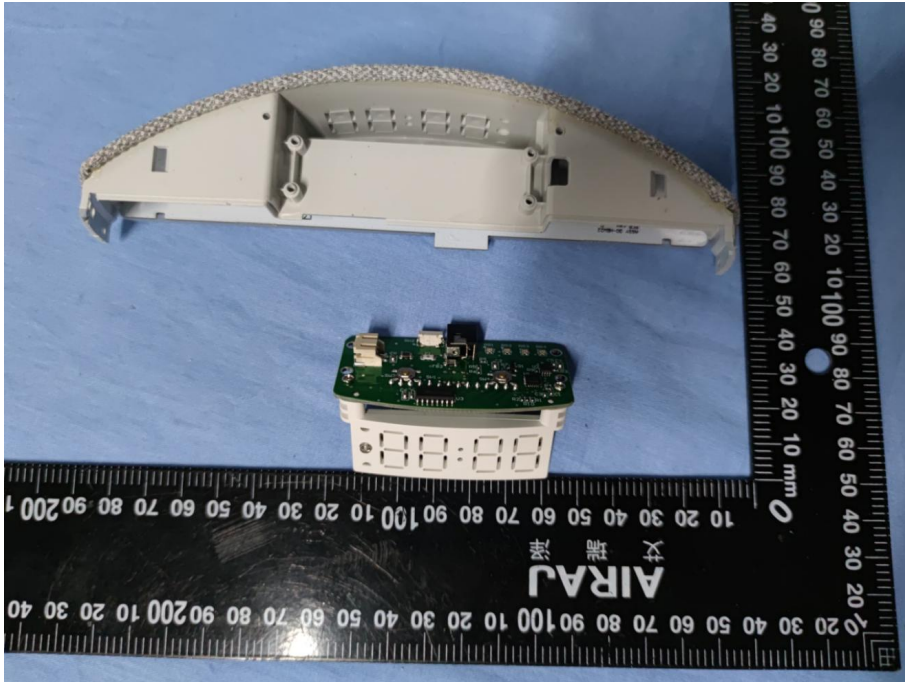

FCC ID : 2AFYZ-RESTORE01

Internal Photos

1. uncover view

2. main board top view

3. main board bottom view

4. Subboard top view

5. Subboard bottom view

6. light source top view

7. light source bottom view

8. switch top view

9. switch bottom view

6. IC view

7. Antenna view

BT Antenna

BLE/WIFI Antenna