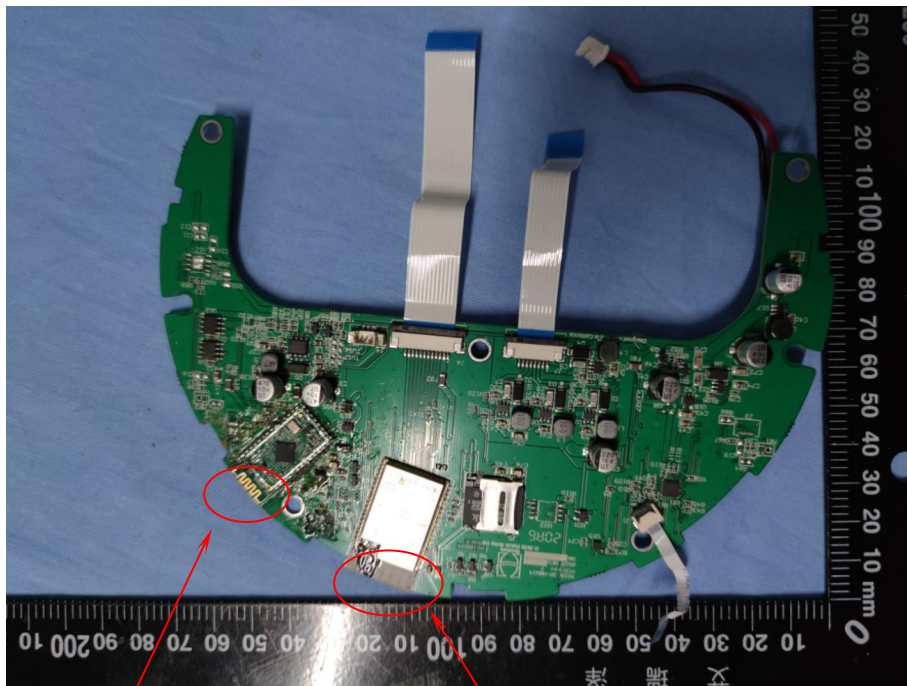

FCC ID : 2AFYZ-RESTORE01

Internal Photos

1. uncover view

2. main board top view

3. main board bottom view

4. Subboard top view

5. Subboard bottom view

6. light source top view

7. light source bottom view

8. switch top view

9. switch bottom view

6. IC view

7. Antenna view

BT Antenna

BLE/WIFI Antenna