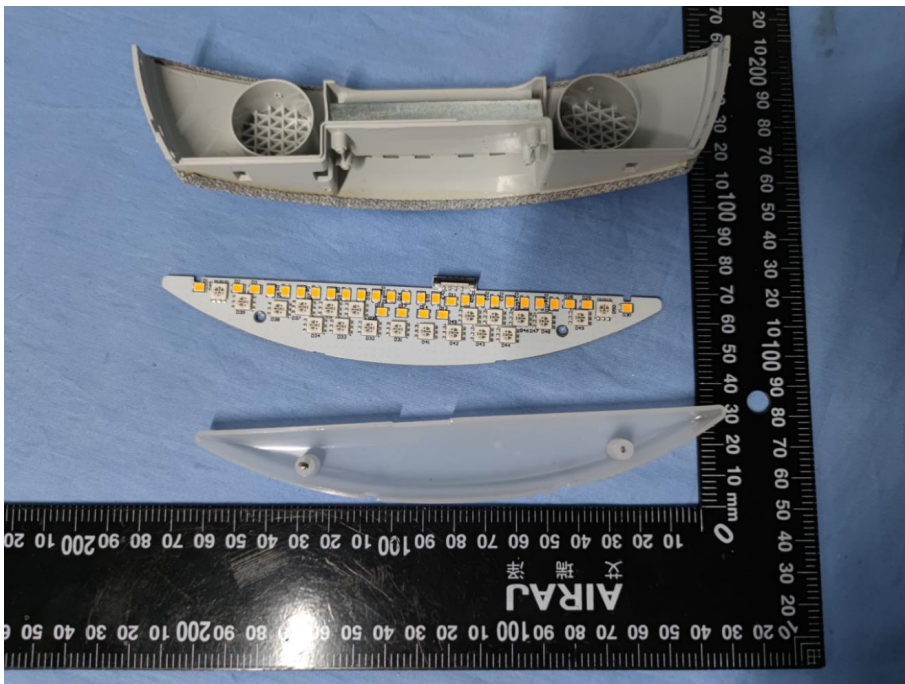

FCC ID : 2AFYZ-RESTORE01

Internal Photos

1. uncover view

2. main board top view

3. main board bottom view

4. Subboard top view

5. Subboard bottom view

6. light source top view

7. light source bottom view

8. switch top view

9. switch bottom view

6. IC view

7. Antenna view

BT Antenna

BLE/WIFI Antenna