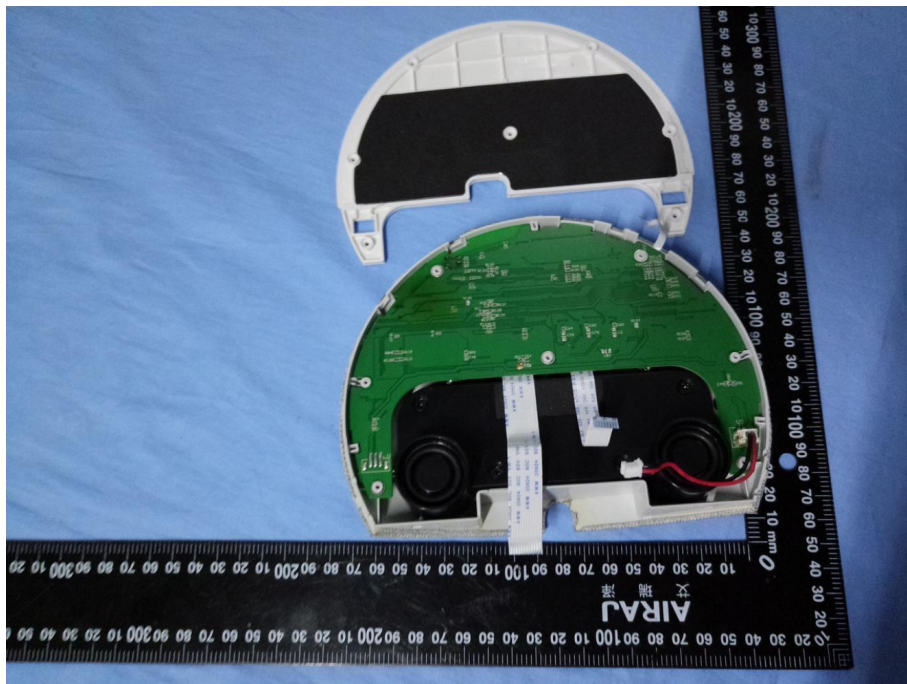

FCC ID : 2AFYZ-RESTORE01

Internal Photos

1. uncover view

2. main board top view

3. main board bottom view

4. Subboard top view

5. Subboard bottom view

6. light source top view

7. light source bottom view

8. switch top view

9. switch bottom view

6. IC view

7. Antenna view

BT Antenna

BLE/WIFI Antenna