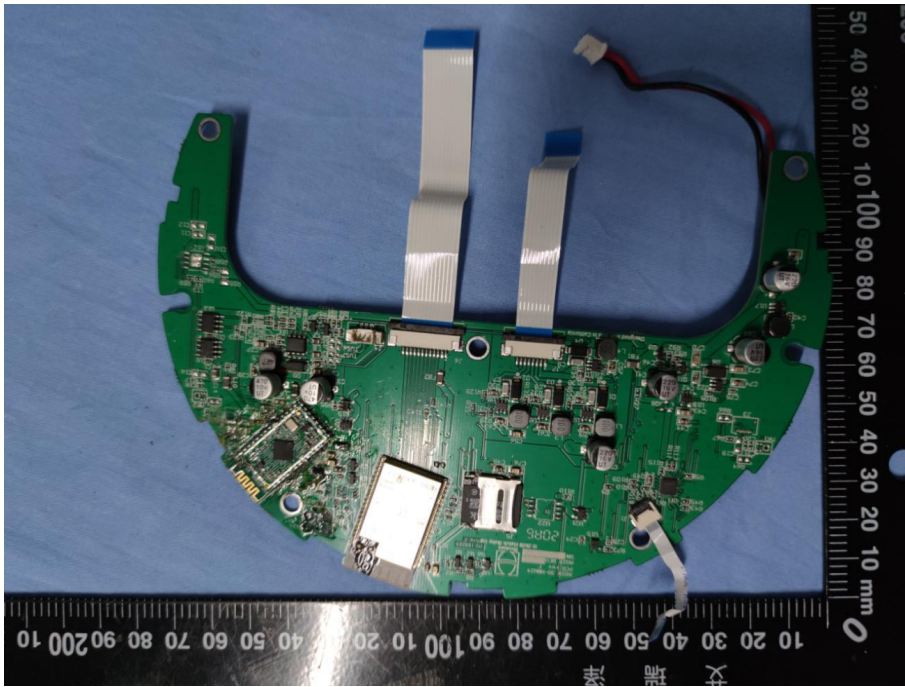

FCC ID : 2AFYZ-RESTORE01

Internal Photos

1. uncover view

2. main board top view

3. main board bottom view

4. Subboard top view

5. Subboard bottom view

6. light source top view

7. light source bottom view

8. switch top view

9. switch bottom view

6. IC view

7. Antenna view

BT Antenna

BLE/WIFI Antenna