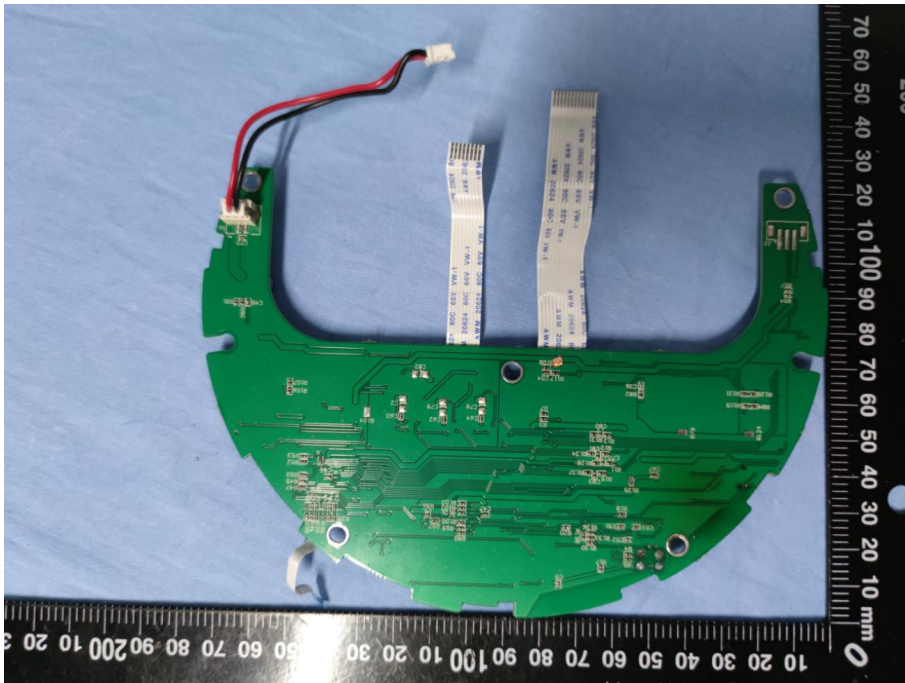

FCC ID : 2AFYZ-RESTORE01

Internal Photos

1. uncover view

2. main board top view

3. main board bottom view

4. Subboard top view

5. Subboard bottom view

6. light source top view

7. light source bottom view

8. switch top view

9. switch bottom view

6. IC view

7. Antenna view

BT Antenna

BLE/WIFI Antenna