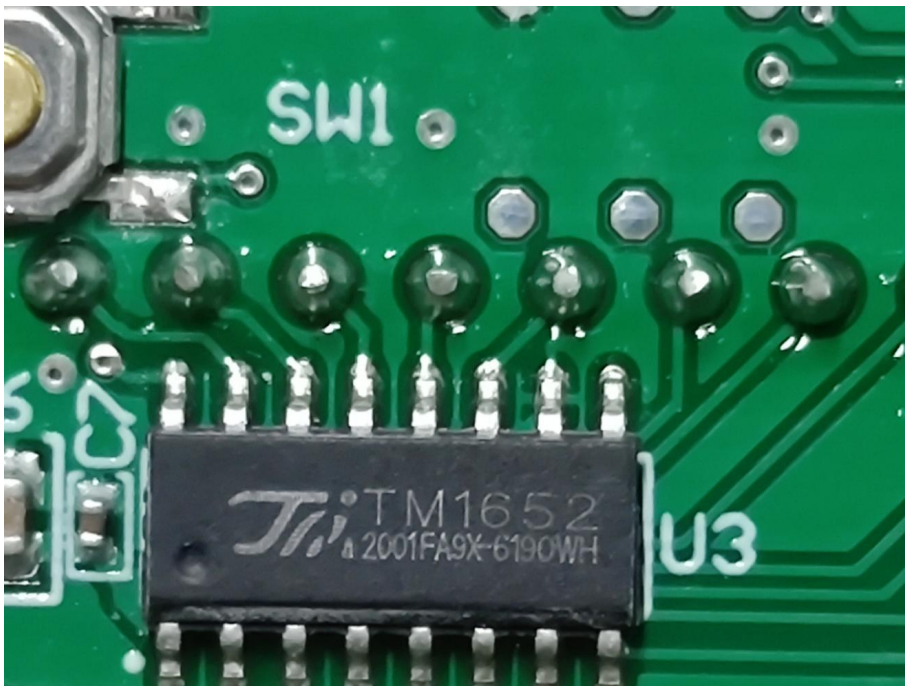

FCC ID : 2AFYZ-RESTORE01

Internal Photos

1. uncover view

2. main board top view

3. main board bottom view

4. Subboard top view

5. Subboard bottom view

6. light source top view

7. light source bottom view

8. switch top view

9. switch bottom view

6. IC view

7. Antenna view

BT Antenna

BLE/WIFI Antenna