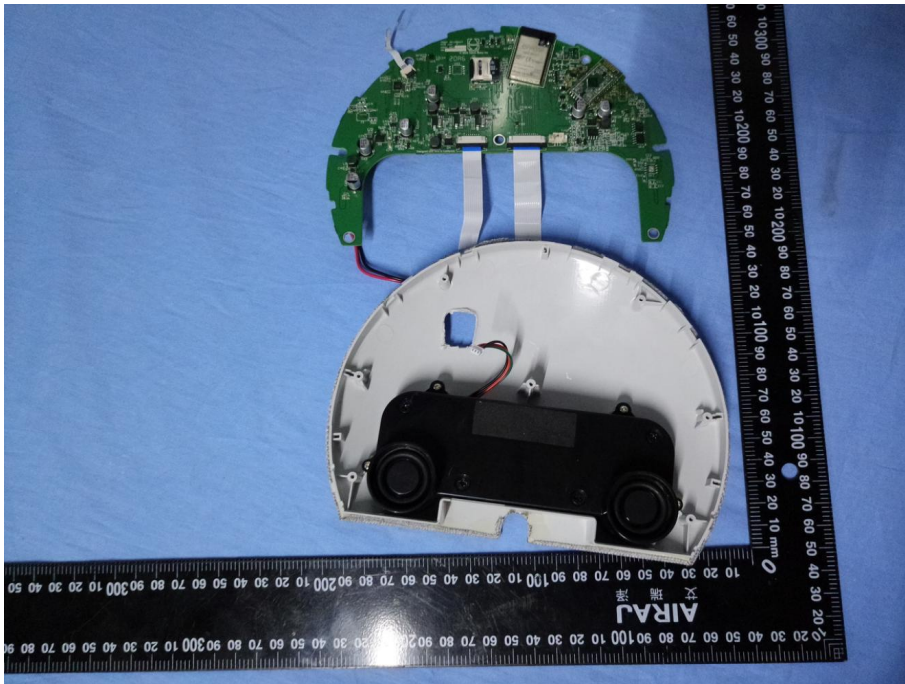

FCC ID : 2AFYZ-RESTORE01

Internal Photos

1. uncover view

2. main board top view

3. main board bottom view

4. Subboard top view

5. Subboard bottom view

6. light source top view

7. light source bottom view

8. switch top view

9. switch bottom view

6. IC view

7. Antenna view

BT Antenna

BLE/WIFI Antenna