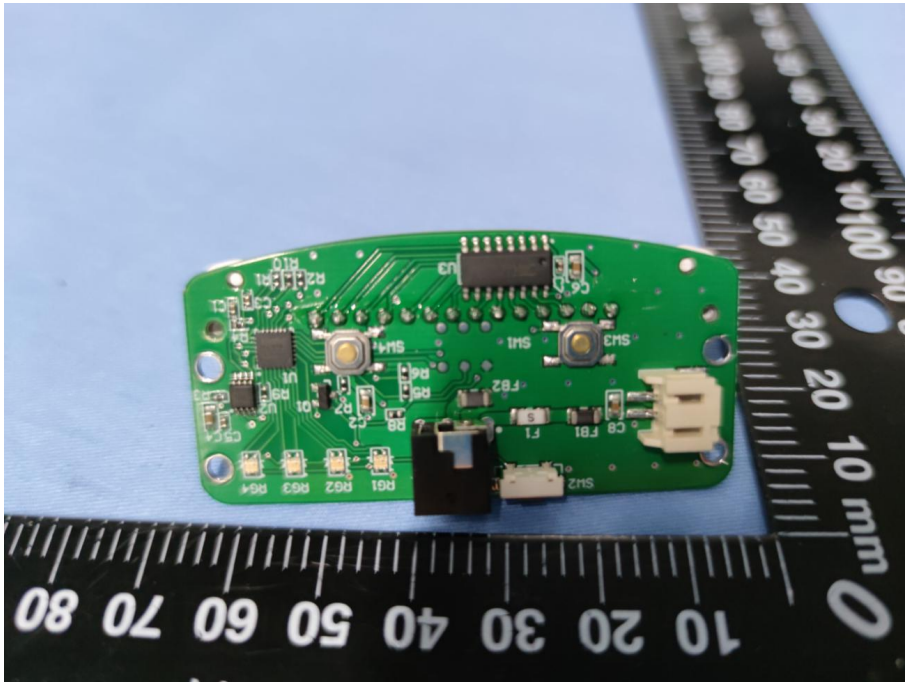

FCC ID : 2AFYZ-RESTORE01

Internal Photos

1. uncover view

2. main board top view

3. main board bottom view

4. Subboard top view

5. Subboard bottom view

6. light source top view

7. light source bottom view

8. switch top view

9. switch bottom view

6. IC view

7. Antenna view

BT Antenna

BLE/WIFI Antenna