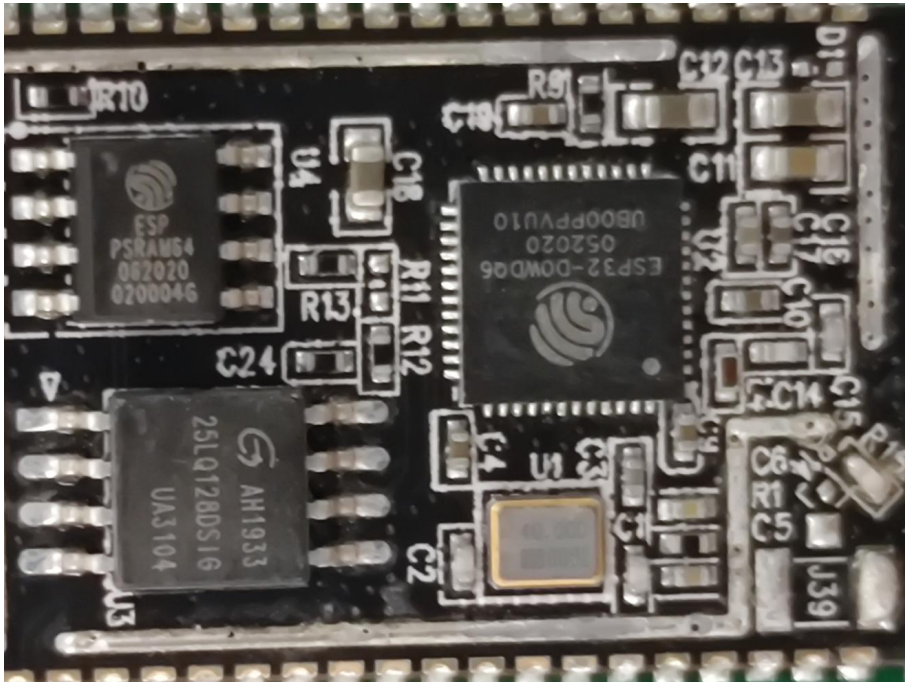

FCC ID : 2AFYZ-RESTORE01

Internal Photos

1. uncover view

2. main board top view

3. main board bottom view

4. Subboard top view

5. Subboard bottom view

6. light source top view

7. light source bottom view

8. switch top view

9. switch bottom view

6. IC view

7. Antenna view

BT Antenna

BLE/WIFI Antenna