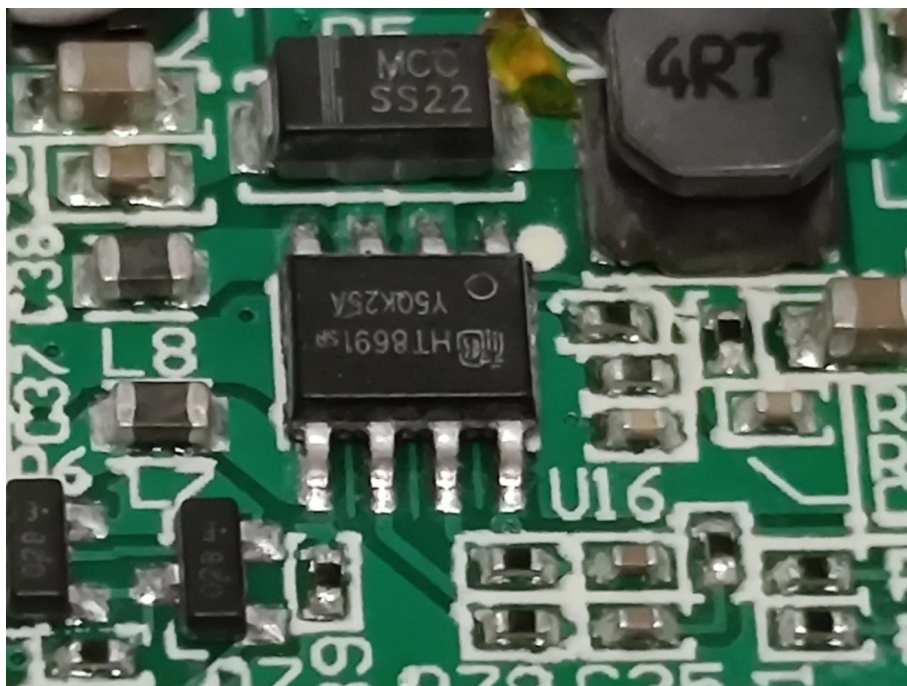

FCC ID : 2AFYZ-RESTORE01

Internal Photos

1. uncover view

2. main board top view

3. main board bottom view

4. Subboard top view

5. Subboard bottom view

6. light source top view

7. light source bottom view

8. switch top view

9. switch bottom view

6. IC view

7. Antenna view

BT Antenna

BLE/WIFI Antenna