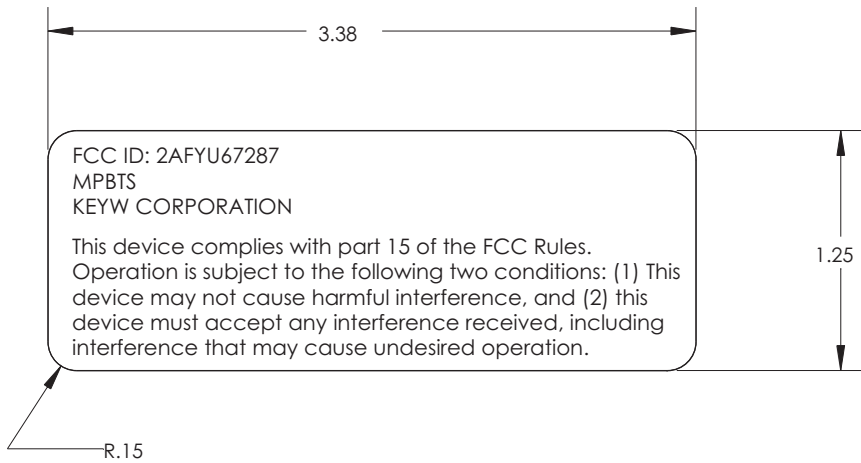

# MPBTS, FCC LABEL PLATE

## P/N 300598

LASER ENGRAVE TEXT, IN CENTURY GOTHIC, 8 PT FONT.

FASTEN TO BACK SIDE OF MPBTS RADIO CHASSIS, USING 3M VHB TAPE, PRODUCT NUMBER 4926.

INSTALL LABEL PLATES AS SHOWN ON REAR OF MPBTS RADIO CHASSIS. PLATES MUST FIT WITHIN CLEARANCE CUTOUTS ON RADIO MOUNTING BRACKET