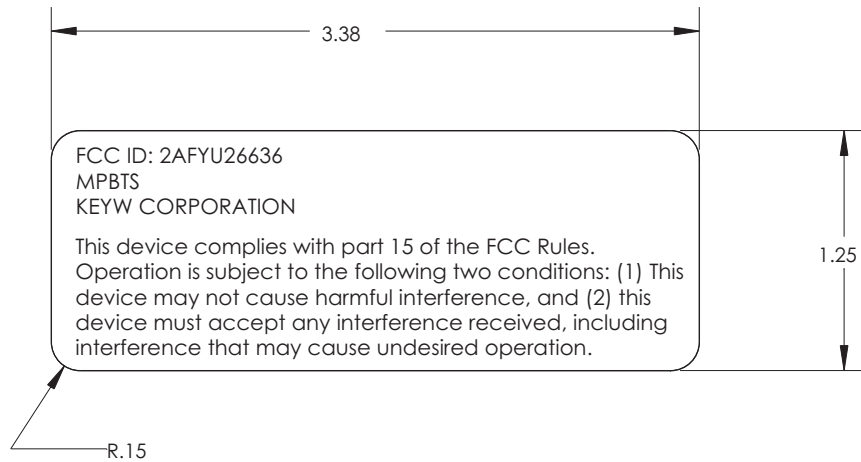

# MPBTS, FCC LABEL PLATE

## P/N 300598

LASER ENGRAVE TEXT, IN CENTURY GOTHIC, 8 PT FONT.

FASTEN TO BACK SIDE OF MPBTS RADIO CHASSIS, USING 3M VHB TAPE, PRODUCT NUMBER 4926.

INSTALL LABEL PLATES AS SHOWN ON REAR OF MPBTS RADIO CHASSIS. PLATES MUST FIT WITHIN CLEARANCE CUTOUTS ON RADIO MOUNTING BRACKET