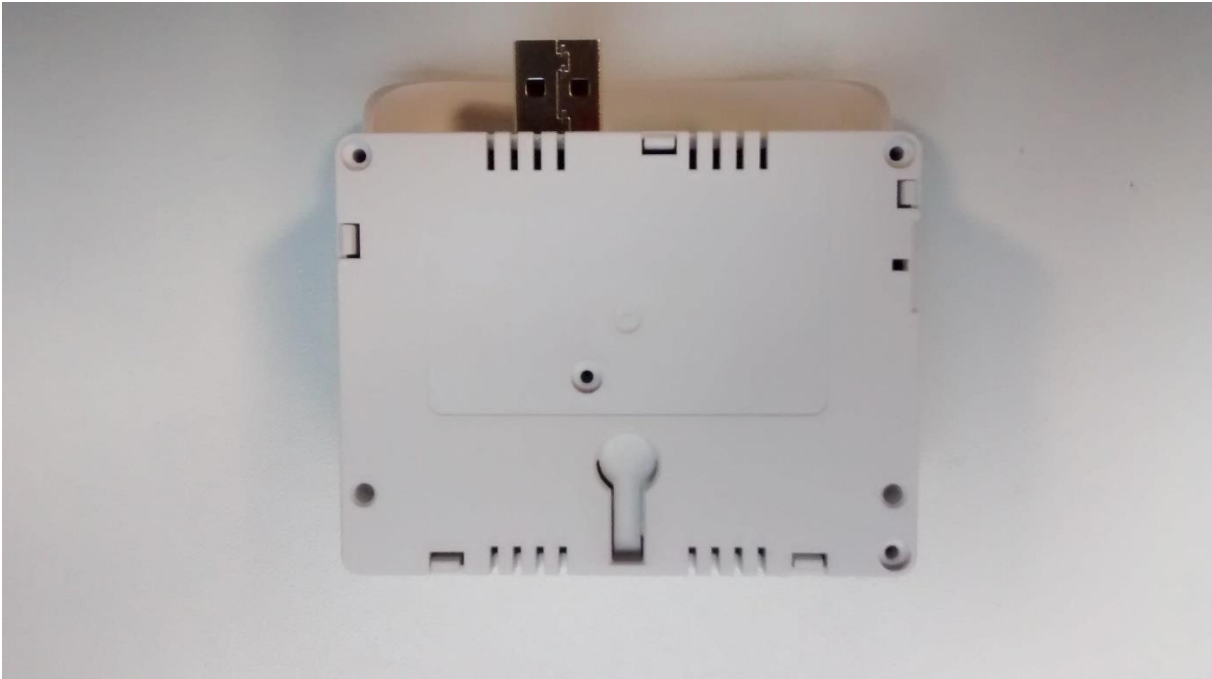

EUT - External Photos

Model: PDTIOT-IZEC900

FCC ID:2AFYS-KLKZEC900

IC:20637-KLKZEC900

Front View

Rear View

Top View

Bottom View

Right Side View

Left Side View