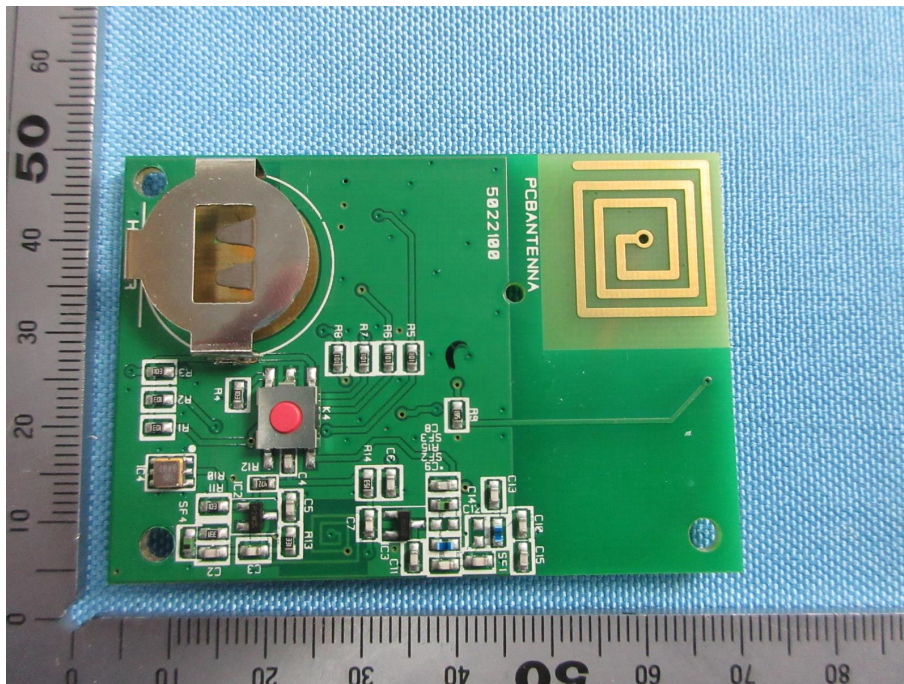

SCE Wireless Switch Gunmetal _Internal Photos

Applicant:	Zhejiang Lianda Science and Technology Co., Ltd
Address of Applicant:	2# Road, Technological and Industrial District, Nanxun, Huzhou, 313009 Zhejiang, China
Equipment Under Test (EUT):	
Product Name:	wall mounted wireless switch
Model No.:	SCE Wireless Switch Gunmetal