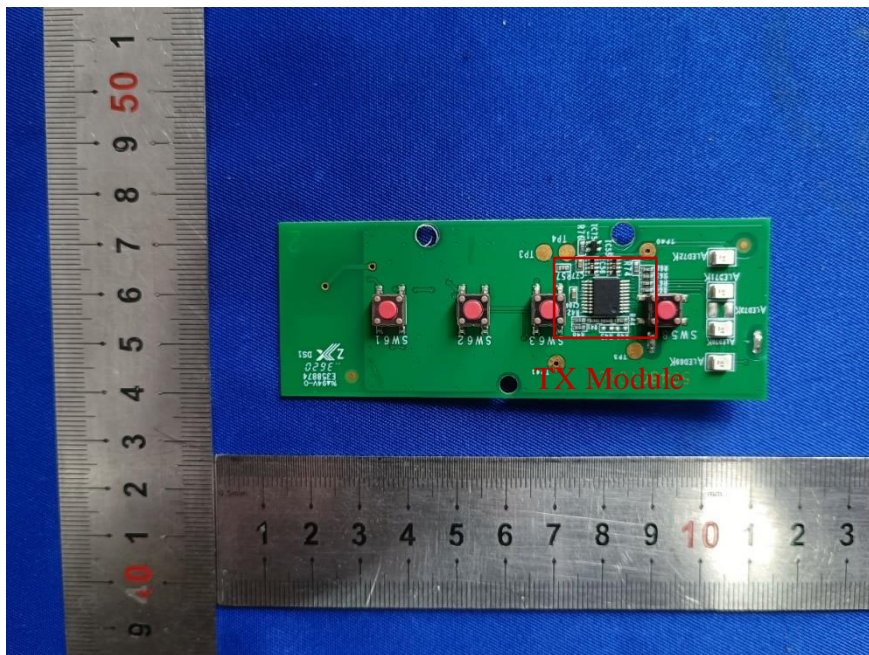

SCE-R5 FCC Gunmetal

SCE-R5 FCC Gunmetal

TX Antenna

SCE-R5 FCC Gunmetal

TX Module

SCE-R5 FCC Gunmetal

SCE-R1 FCC Gunmetal

SCE-R1 FCC Gunmetal

SCE-R1 FCC Gunmetal

SCE-R1 FCC Gunmetal

SCT-R1 FCC Black

SCT-R1 FCC Black

SCT-R1 FCC Black

SCT-R1 FCC Black

SCT-R1 FCC White

SCT-R1 FCC White