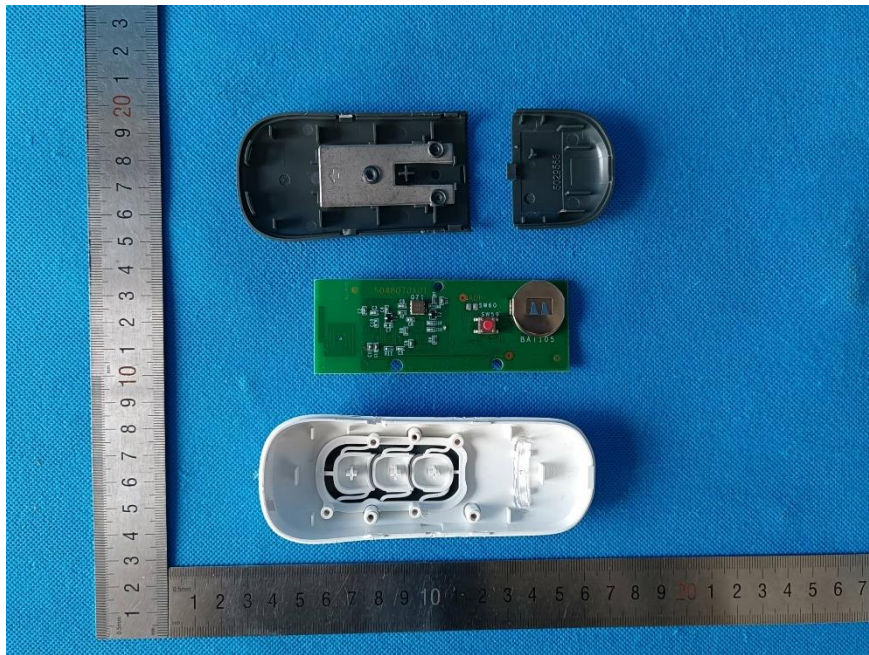

SCE-R5 FCC Gunmetal

SCE-R5 FCC Gunmetal

TX Antenna

SCE-R5 FCC Gunmetal

TX Module

SCE-R5 FCC Gunmetal

SCE-R1 FCC Gunmetal

SCE-R1 FCC Gunmetal

SCE-R1 FCC Gunmetal

SCE-R1 FCC Gunmetal

SCT-R1 FCC Black

SCT-R1 FCC Black

SCT-R1 FCC Black

SCT-R1 FCC Black

SCT-R1 FCC White

SCT-R1 FCC White