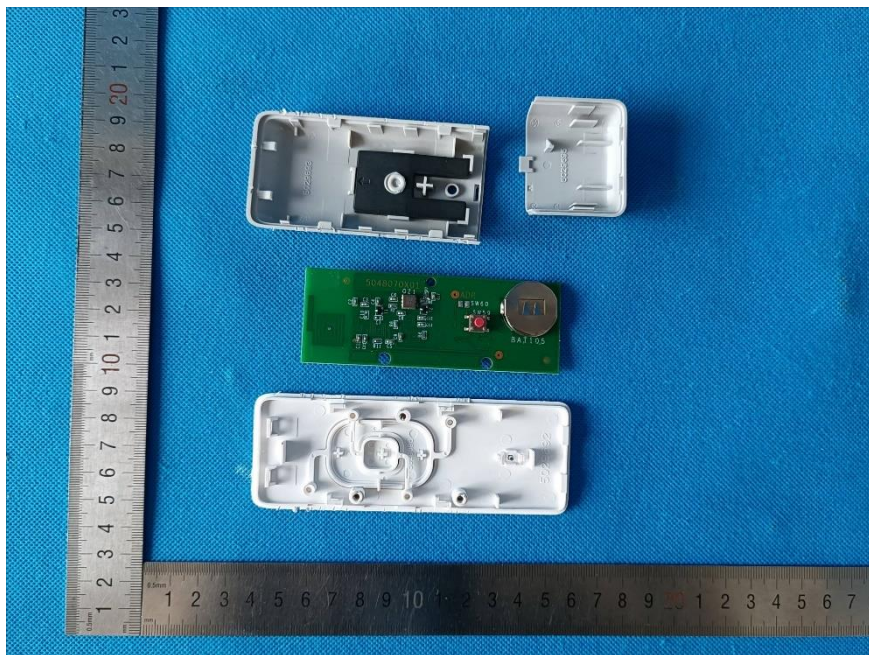

SCE-R5 FCC Gunmetal

SCE-R5 FCC Gunmetal

TX Antenna

SCE-R5 FCC Gunmetal

TX Module

SCE-R5 FCC Gunmetal

SCE-R1 FCC Gunmetal

SCE-R1 FCC Gunmetal

SCE-R1 FCC Gunmetal

SCE-R1 FCC Gunmetal

SCT-R1 FCC Black

SCT-R1 FCC Black

SCT-R1 FCC Black

SCT-R1 FCC Black

SCT-R1 FCC White

SCT-R1 FCC White