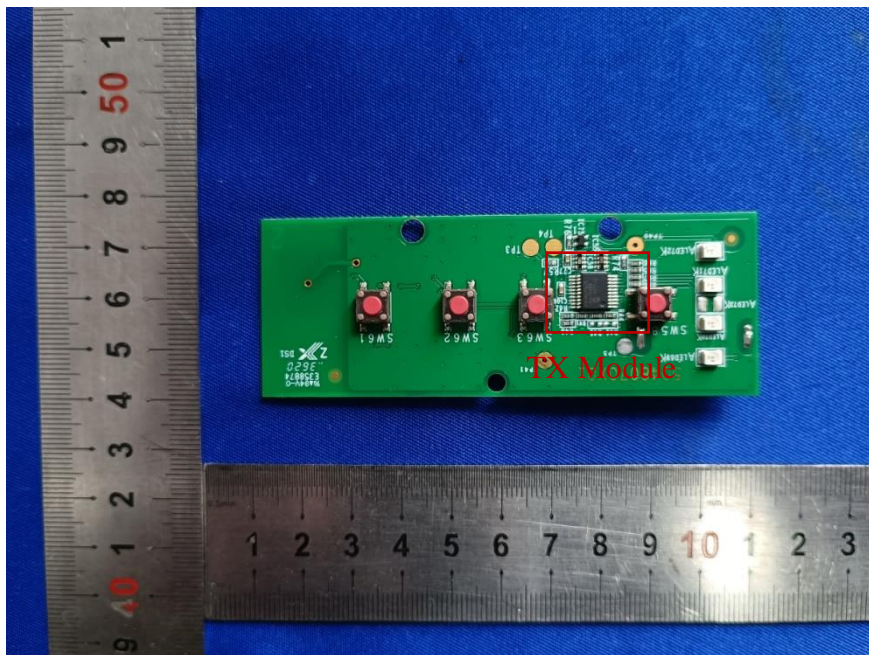

SCE-R5 FCC Gunmetal

SCE-R5 FCC Gunmetal

TX Antenna

SCE-R5 FCC Gunmetal

TX Module

SCE-R5 FCC Gunmetal

SCE-R1 FCC Gunmetal

SCE-R1 FCC Gunmetal

SCE-R1 FCC Gunmetal

SCE-R1 FCC Gunmetal

SCT-R1 FCC Black

SCT-R1 FCC Black

SCT-R1 FCC Black

SCT-R1 FCC Black

SCT-R1 FCC White

SCT-R1 FCC White