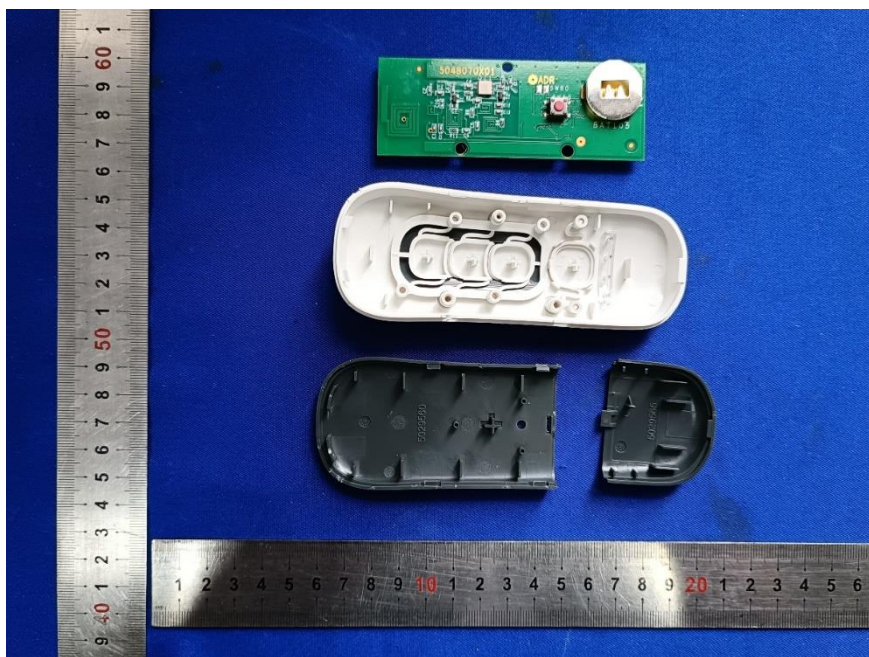

SCE-R5 FCC Gunmetal

SCE-R5 FCC Gunmetal

TX Antenna

SCE-R5 FCC Gunmetal

TX Module

SCE-R5 FCC Gunmetal

SCE-R1 FCC Gunmetal

SCE-R1 FCC Gunmetal

SCE-R1 FCC Gunmetal

SCE-R1 FCC Gunmetal

SCT-R1 FCC Black

SCT-R1 FCC Black

SCT-R1 FCC Black

SCT-R1 FCC Black

SCT-R1 FCC White

SCT-R1 FCC White