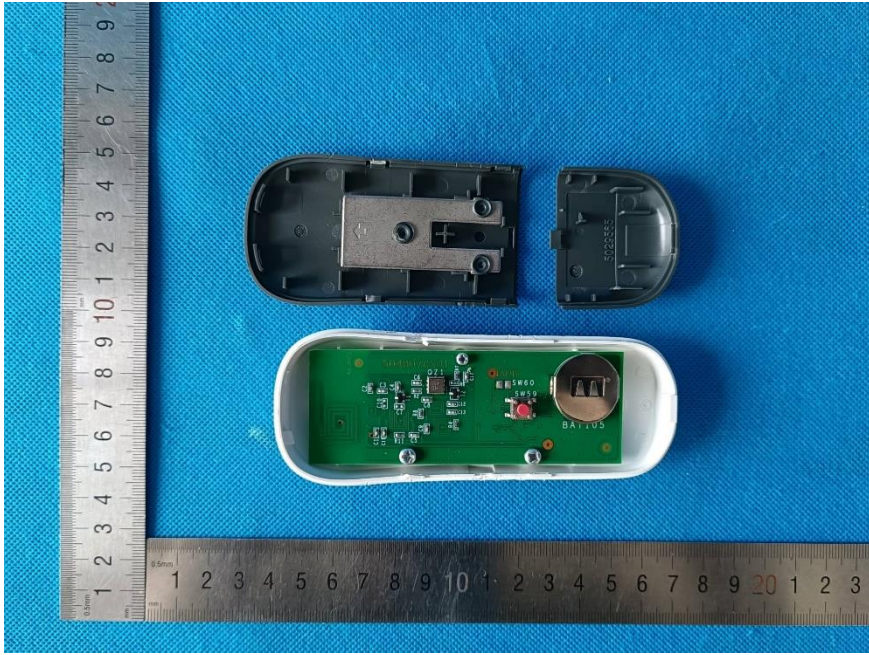

SCE-R5 FCC Gunmetal

SCE-R5 FCC Gunmetal

TX Antenna

SCE-R5 FCC Gunmetal

TX Module

SCE-R5 FCC Gunmetal

SCE-R1 FCC Gunmetal

SCE-R1 FCC Gunmetal

SCE-R1 FCC Gunmetal

SCE-R1 FCC Gunmetal

SCT-R1 FCC Black

SCT-R1 FCC Black

SCT-R1 FCC Black

SCT-R1 FCC Black

SCT-R1 FCC White

SCT-R1 FCC White