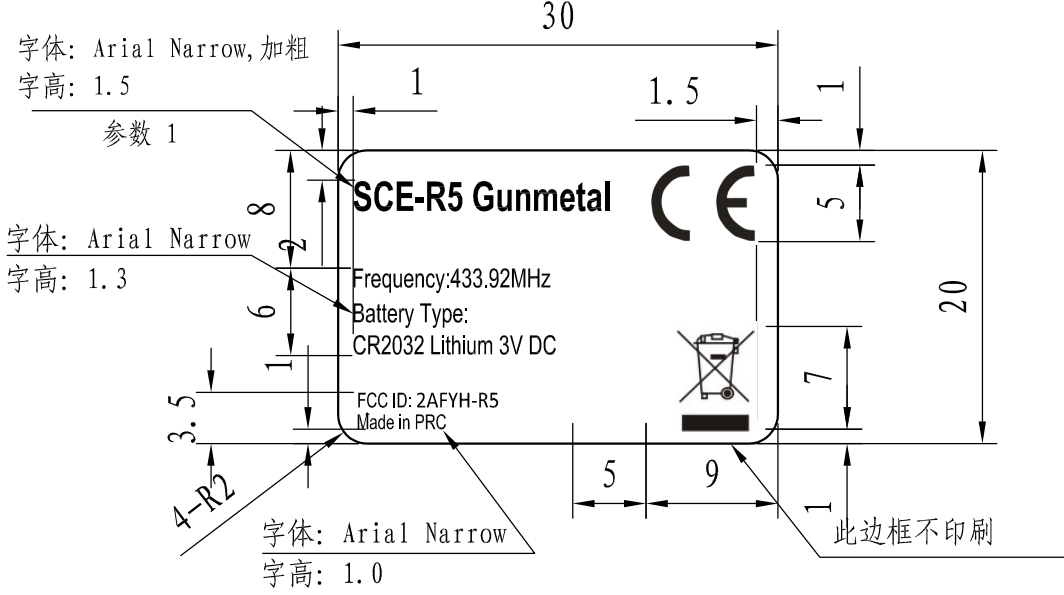

技术要求 (Requirement):

- 印刷效果根据图纸进行制作; 商标图案无边框, 颜色按给定图样, 橘红色为Pantone 137c, 黑色为Pantone Black c.
- The layout is done according to drawing; Color is done according to appointed picture. Jacinth: Pantone 137c; Black: Pantone Black c.
- 文字和图标颜色: 黑色;
- Letter and sign 's colour: black;
- 背景底色为白色.
- The color of background is white.
- 材料厚度0.1mm.
- Thickness: 0.1mm.
- 反面带不干胶.
- There is glue on the back of label.
- 此标贴被贴在遥控器产品背面.
- It will be stuck on the back of Remote Control.

| 序号 / 参数 | 物料号 | 参数1 |
|---------|-----|-----|
|---------|-----|-----|

| APPROVALS | | DATE | 材料 / MATERIAL | 联大 LianDa |
|----------------------------|--|----------|------------------------------|---|
| 设计 : Design : | ZLL | 15/09/18 | 铜版纸 δ 0.1 Art paper δ 0.1 | |
| 审核 : Examine & Verify : | | | 热处理 / HEAT TREATMENT | 未注公差 / GENERAL TOLERANCES |
| 会签 : Countersign : | | | 表面处理 / PROTECT COATING | |
| 会审 : Joint hearing : | | | | 0-5 ±0.1 5-10 ±0.2 10-30 ±0.25 30-50 ±0.3 50-120 ±0.45 120-250 ±0.55 250-500 ±0.7 ANGLE ± 1 |
| 批准 : Approve : | | | | 比例 / SCALE : 2 / 1 |
| 名称 : DESIGNATION : | Product label for SCE-R5 SCE-R5 遥控器产品标贴 | | | N° : 5030147B 00 |