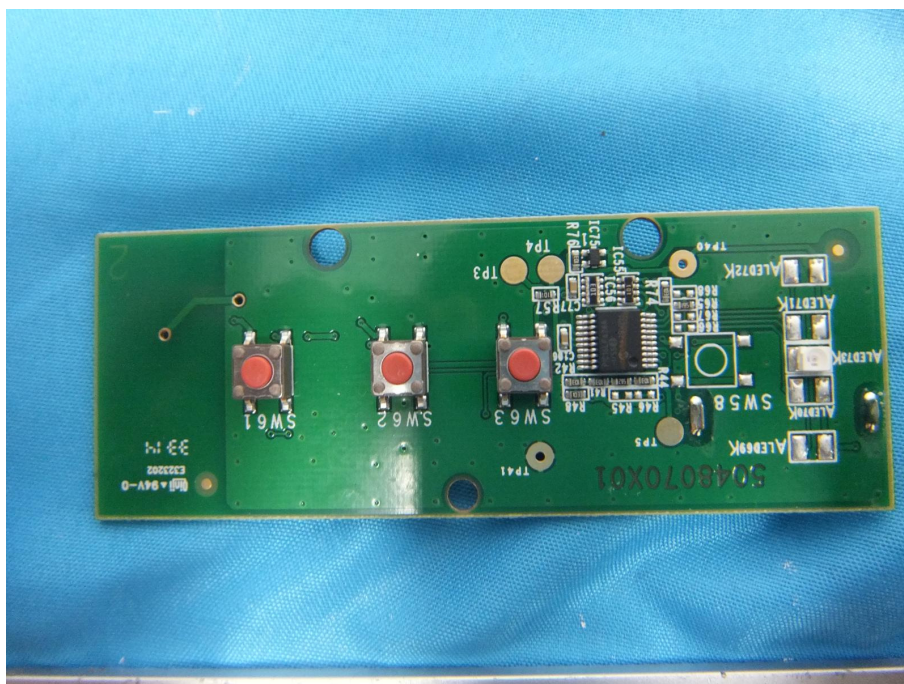

## **RTA SCE – R1 Green \_Internal Photos-FCC**

<b>Application No.:</b>	SHEM1503000862CR
<b>Applicant:</b>	Zhejiang Lianda Science and Technology Co., Ltd
<b>Address of Applicant:</b>	2# Road Nanxun Technological and industrial District, Huzhou, 313009 Zhejiang, China
<b>Equipment Under Test (EUT):</b>	
<b>Product Name:</b>	Radio Remote Controller
<b>Brand Name:</b>	TUBE
<b>Model No.:</b>	RTA SCE – R1 Green
<b>Add Model No.:</b>	RTA SCE – R1 Gunmetal, RTA SCE – R1 Chestnut, RTA SCE – R1 Khaki, RTA SCE – R1 Apricot, RTA SCE – R1 Turquoise
<b>FCC ID:</b>	2AFYH-R1

# **1 Contents**

	Page
<b>1 CONTENTS.....</b>	<b>2</b>
<b>2 INTERNAL PHOTOS .....</b>	<b>3</b>

## 2 Internal Photos

End