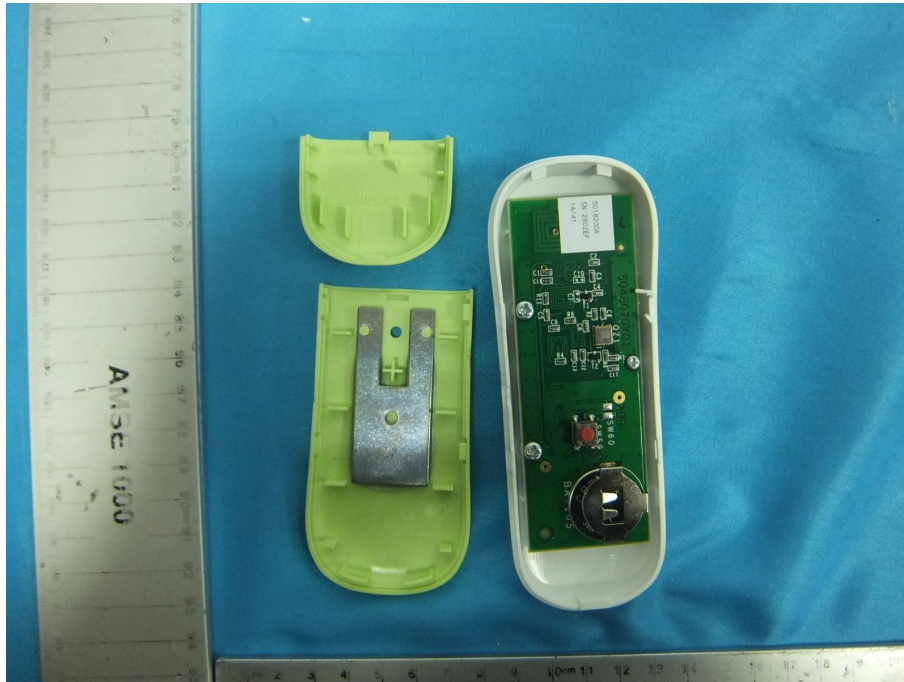

## **RTA SCE – R1 Green \_Internal Photos-FCC**

<b>Application No.:</b>	SHEM1503000862CR
<b>Applicant:</b>	Zhejiang Lianda Science and Technology Co., Ltd
<b>Address of Applicant:</b>	2# Road Nanxun Technological and industrial District, Huzhou, 313009 Zhejiang, China
<b>Equipment Under Test (EUT):</b>	
<b>Product Name:</b>	Radio Remote Controller
<b>Brand Name:</b>	TUBE
<b>Model No.:</b>	RTA SCE – R1 Green
<b>Add Model No.:</b>	RTA SCE – R1 Gunmetal, RTA SCE – R1 Chestnut, RTA SCE – R1 Khaki, RTA SCE – R1 Apricot, RTA SCE – R1 Turquoise
<b>FCC ID:</b>	2AFYH-R1

# **1 Contents**

	Page
<b>1 CONTENTS.....</b>	<b>2</b>
<b>2 INTERNAL PHOTOS .....</b>	<b>3</b>

## 2 Internal Photos

End