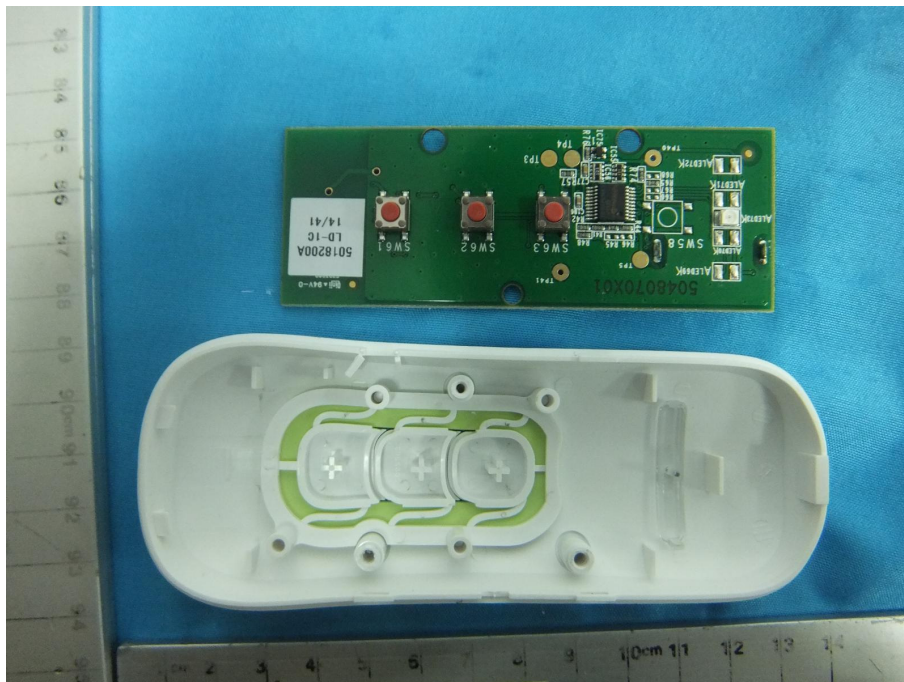

## **RTA SCE – R1 Green \_Internal Photos-FCC**

<b>Application No.:</b>	SHEM1503000862CR
<b>Applicant:</b>	Zhejiang Lianda Science and Technology Co., Ltd
<b>Address of Applicant:</b>	2# Road Nanxun Technological and industrial District, Huzhou, 313009 Zhejiang, China
<b>Equipment Under Test (EUT):</b>	
<b>Product Name:</b>	Radio Remote Controller
<b>Brand Name:</b>	TUBE
<b>Model No.:</b>	RTA SCE – R1 Green
<b>Add Model No.:</b>	RTA SCE – R1 Gunmetal, RTA SCE – R1 Chestnut, RTA SCE – R1 Khaki, RTA SCE – R1 Apricot, RTA SCE – R1 Turquoise
<b>FCC ID:</b>	2AFYH-R1

# **1 Contents**

	Page
<b>1 CONTENTS.....</b>	<b>2</b>
<b>2 INTERNAL PHOTOS .....</b>	<b>3</b>

## 2 Internal Photos

End