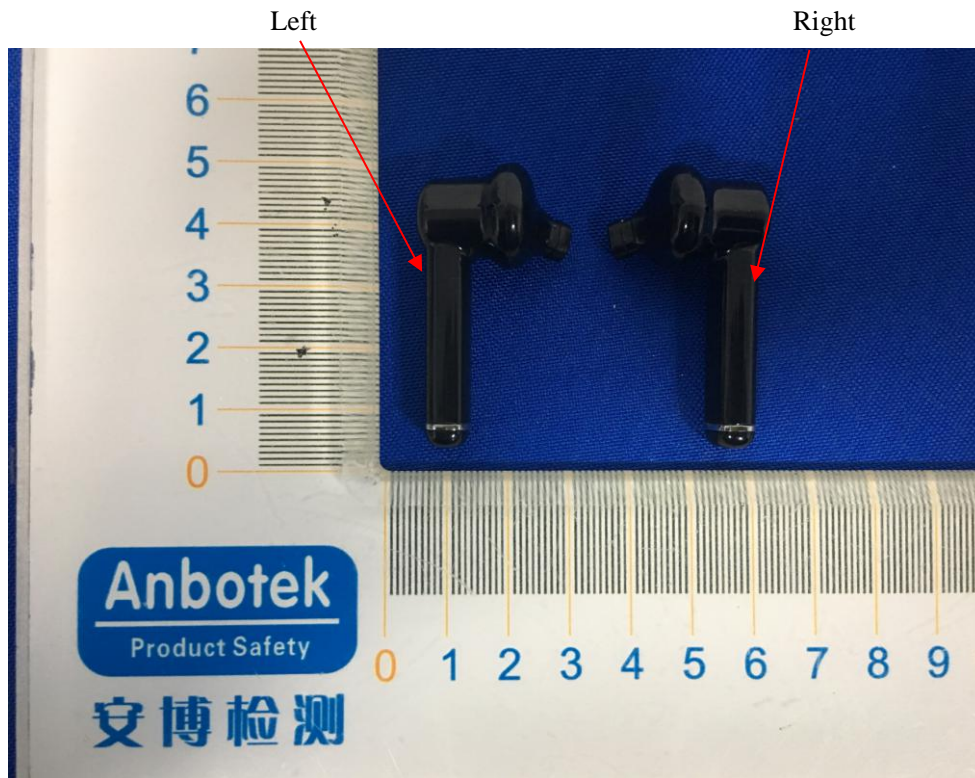

Label Location On EUT

Label

FCC ID: 2AFYE-J506