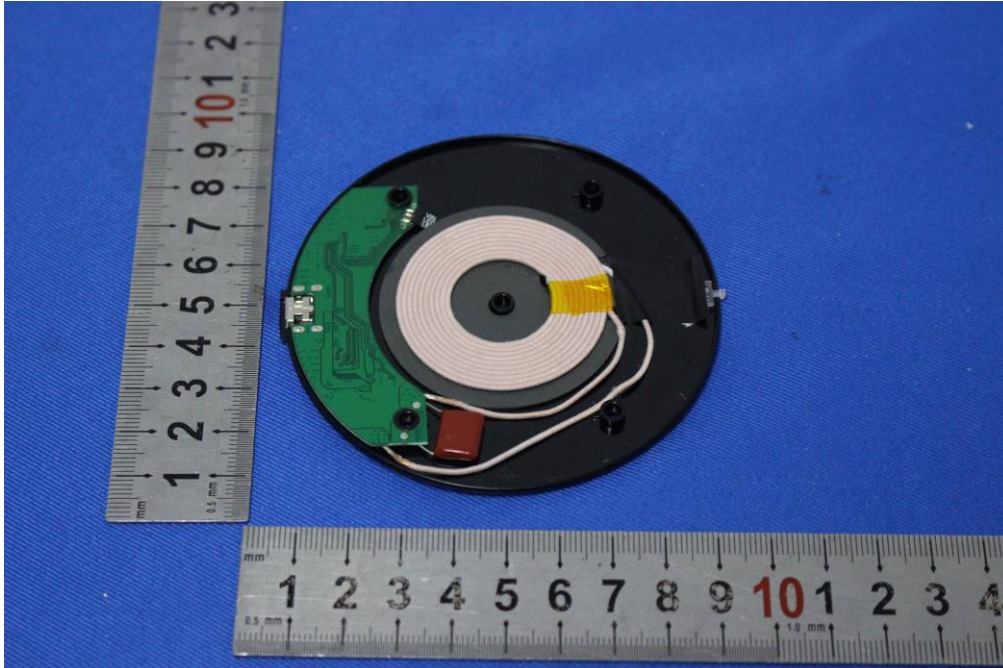

Internal Photos for SZEM1907016701CR

FCC ID: 2AFXXGGQIWCBMRB

1 EUT Constructional Details

Antenna