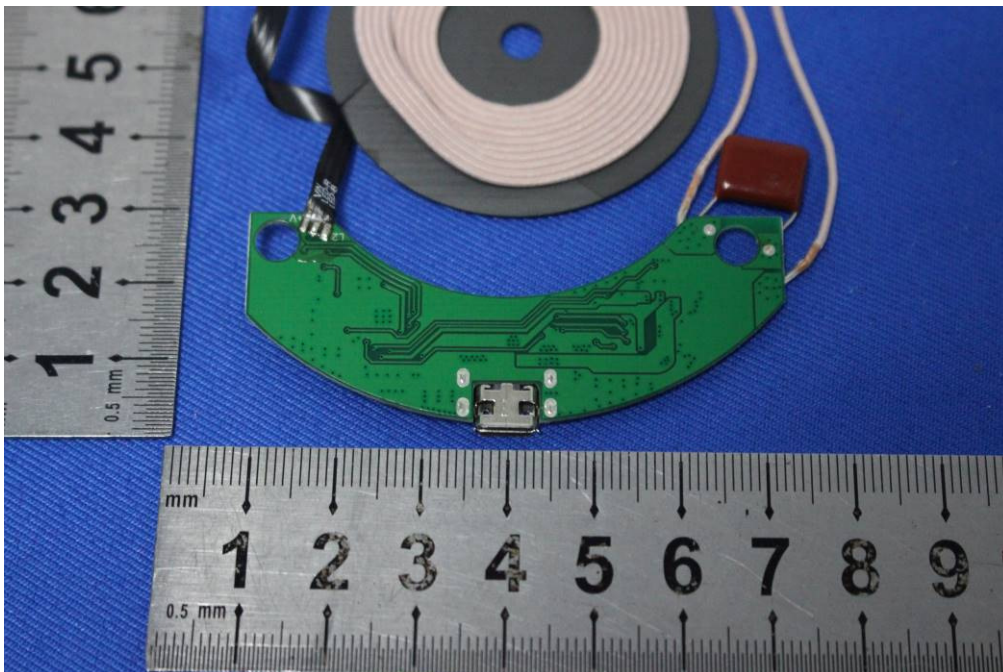

Internal Photos for SZEM1907016701CR

FCC ID: 2AFXXGGQIWCBMRB

1 EUT Constructional Details

Antenna