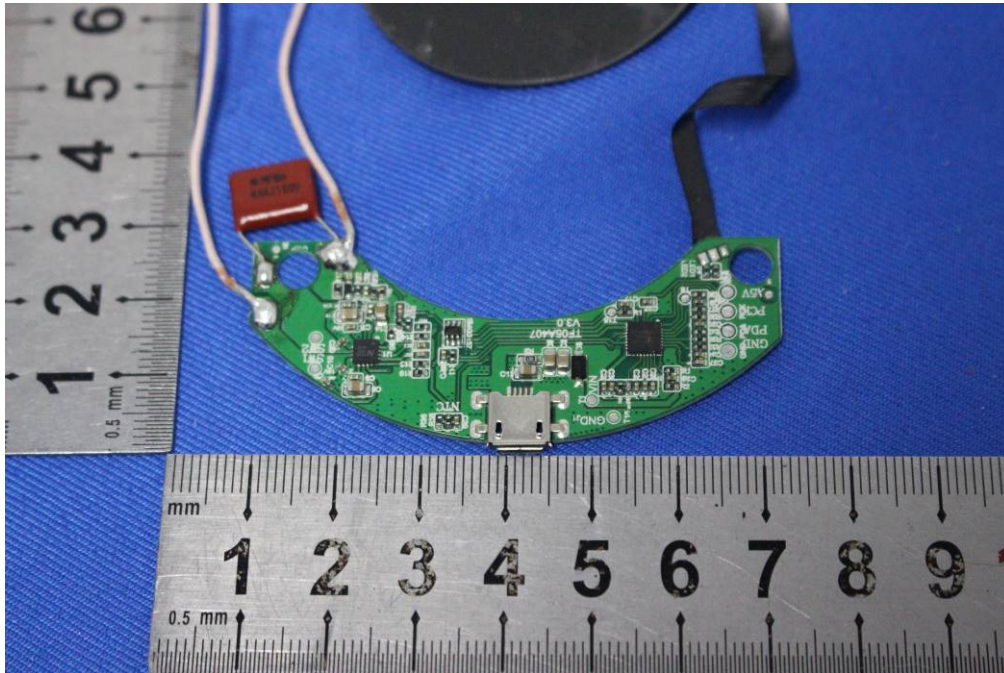

Internal Photos for SZEM1907016701CR

FCC ID: 2AFXXGGQIWCBMRB

1 EUT Constructional Details

Antenna