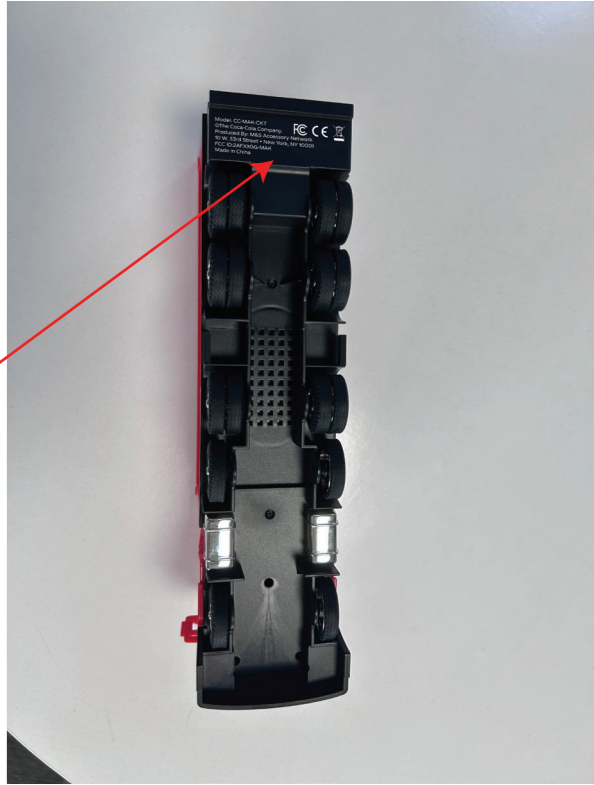

Date Sent: 7/3/2024
Item Number: CC-MAK-CKT

ARTWORK CUT OFF AT GREEN LINE

Do Not Print Grey Box
Is used to show white printing

Rating Label on Bottom of Product

Model: CC-MAK-CKT
©The Coca-Cola Company.
Produced By: M&S Accessory Network
10 W. 33rd Street • New York, NY 10001
FCC ID:2AFXGG-MAK
Made in China

Print EXACT SIZE!

丝印位置

Do Not Print Grey Box
Is used to show white printing

WHITE + CMYK