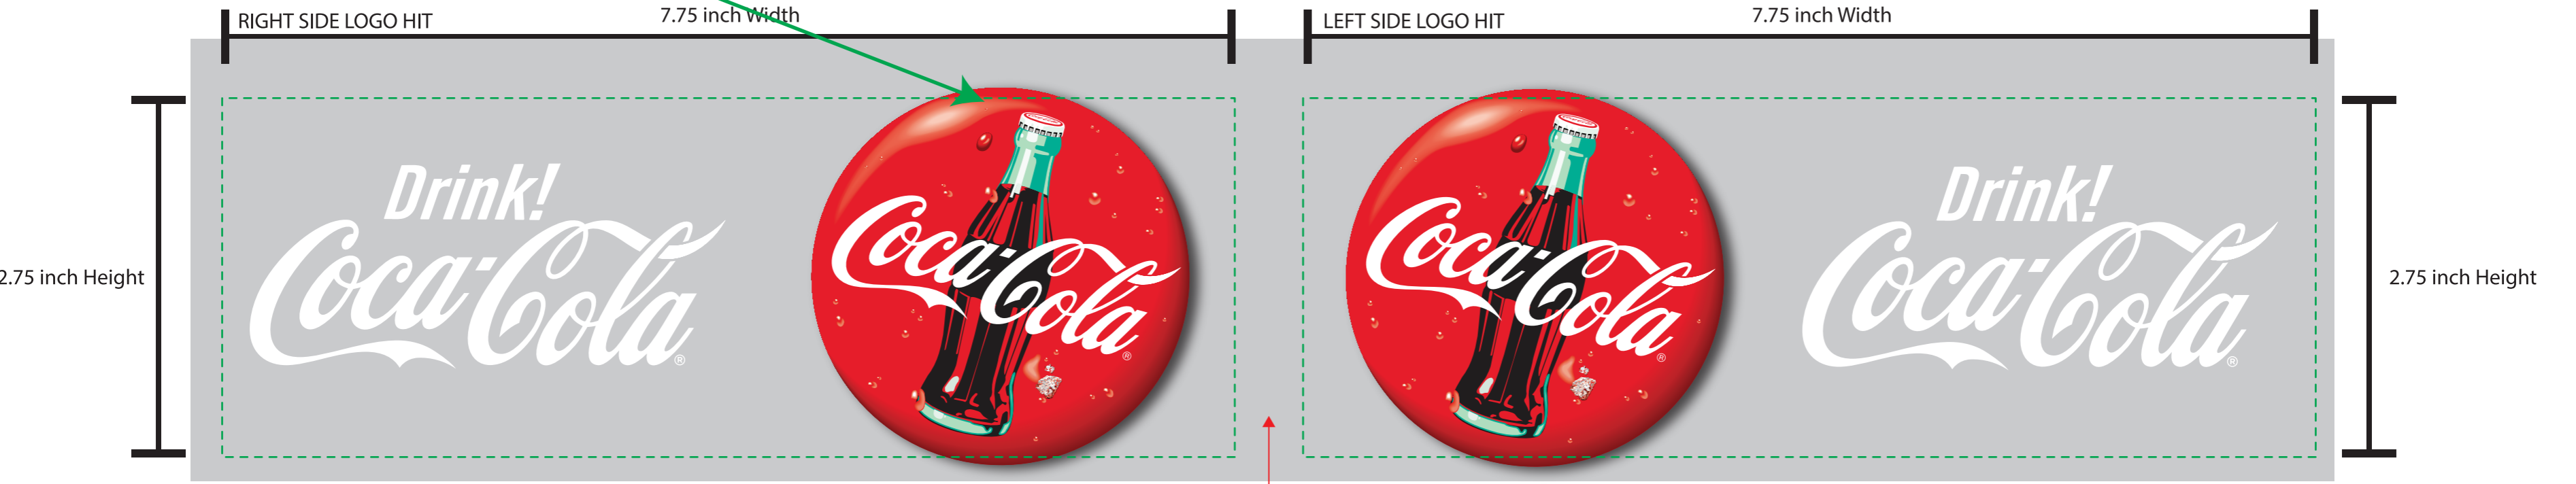

Date Sent: 7/3/2024
Item Number: CC-MAK-CKT

ARTWORK CUT OFF AT GREEN LINE

Do Not Print Grey Box
Is used to show white printing

Rating Label on Bottom of Product

Model: CC-MAK-CKT
©The Coca-Cola Company.
Produced By: M&S Accessory Network
10 W. 33rd Street • New York, NY 10001
FCC ID:2AFXGG-MAK
Made in China

Print EXACT SIZE!

丝印位置

Do Not Print Grey Box
Is used to show white printing

WHITE + CMYK