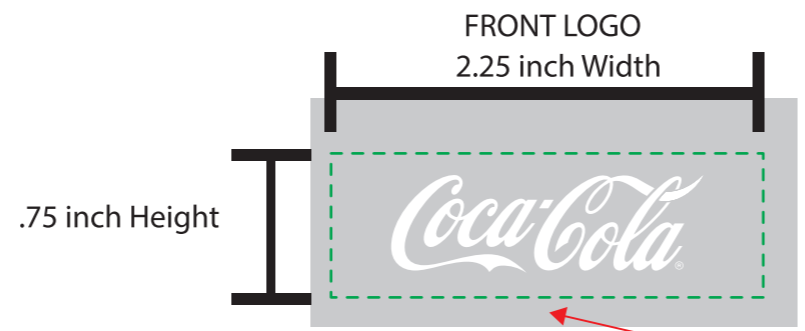

Date Sent: 7/3/2024
Item Number: CC-MAK-CKT

ARTWORK CUT OFF AT GREEN LINE

Do Not Print Grey Box
Is used to show white printing

Rating Label on Bottom of Product

Model: CC-MAK-CKT
©The Coca-Cola Company.
Produced By: M&S Accessory Network
10 W. 33rd Street • New York, NY 10001
FCC ID:2AFXGG-MAK
Made in China

Print EXACT SIZE!

丝印位置

Do Not Print Grey Box
Is used to show white printing

WHITE + CMYK