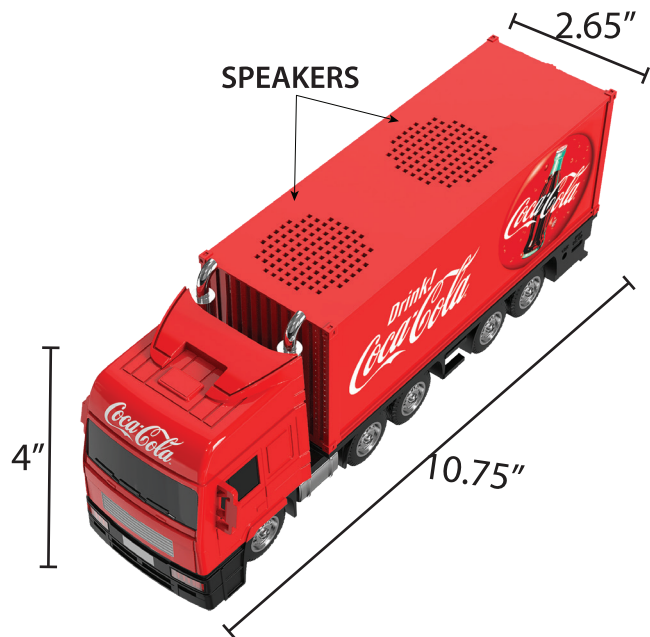

COKE MACK TRUCK WITH SPEAKERS

BLUETOOTH® SPEAKERS

ITEM NUMBER: CC-MAK-CKT

Body Color

PANTONE 186C BLACK

Speaker Color

PANTONE 186C

Bluetooth Compatible
Rechargeable Battery
USB Connector Cable
Printed Manual

Date Sent: 7/3/2024
Item Number: CC-MAK-CKT

ARTWORK CUT OFF AT GREEN LINE

Do Not Print Grey Box
Is used to show white printing

Rating Label on Bottom of Product

Model: CC-MAK-CKT
©The Coca-Cola Company.
Produced By: M&S Accessory Network
10 W. 33rd Street • New York, NY 10001
FCC ID:2AFXGG-MAK
Made in China