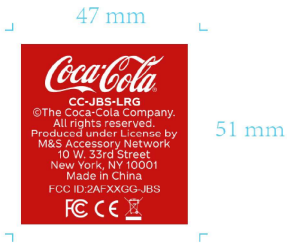

Coca-Cola
CC-JBS-LRG
©The Coca-Cola Company.
All rights reserved.
Produced under License by
M&S Accessory Network
10 W. 33rd Street
New York, NY 10001
Made in China
FCC ID: 2A17XG3-JBS
FC CE

47 mm

51 mm

红底白字