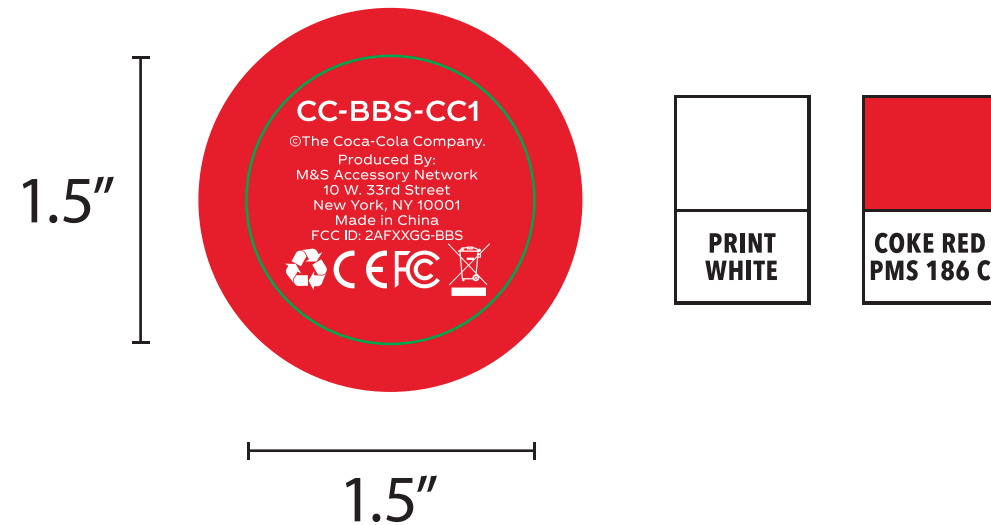

FRONT

BACK

TRANSPARENT PLASTIC

BOTTLE CAP

ARTWORK ABOVE FOR REFERENCE ONLY!

BOTTLE ARTWORK FRONT & BACK

BOTTLE CAP ARTWORK

ARTWORK WILL BE SILKSCREENED TO BOTTLE CAP (GRAY IS NOT ARTWORK AND IS NOT PRINTED!)

ARTWORK WILL BE SILKSCREENED TO BOTTLE

RATING LABEL BOTOTM OF BOTTLE

ARTWORK WILL BE SILKSCREENED TO BOTTOM OF BOTTLE

PLEASE NOTE: LICENSOR REQUIRES THAT ALL LOGOS MUST NOT BE DISTORTED FROM ORIGINAL ARTWORK