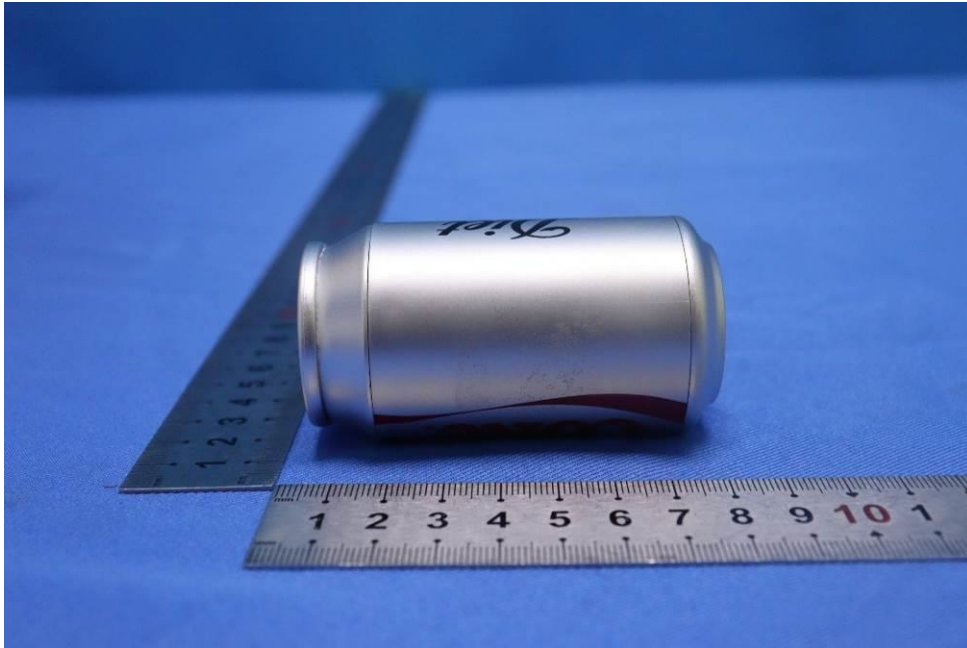

Appendix

External Photos

for SZCR2403000754AT

FCC ID: 2AFXX-TWS

EUT Constructional Details (EUT Photos)

- End of the Appendix -