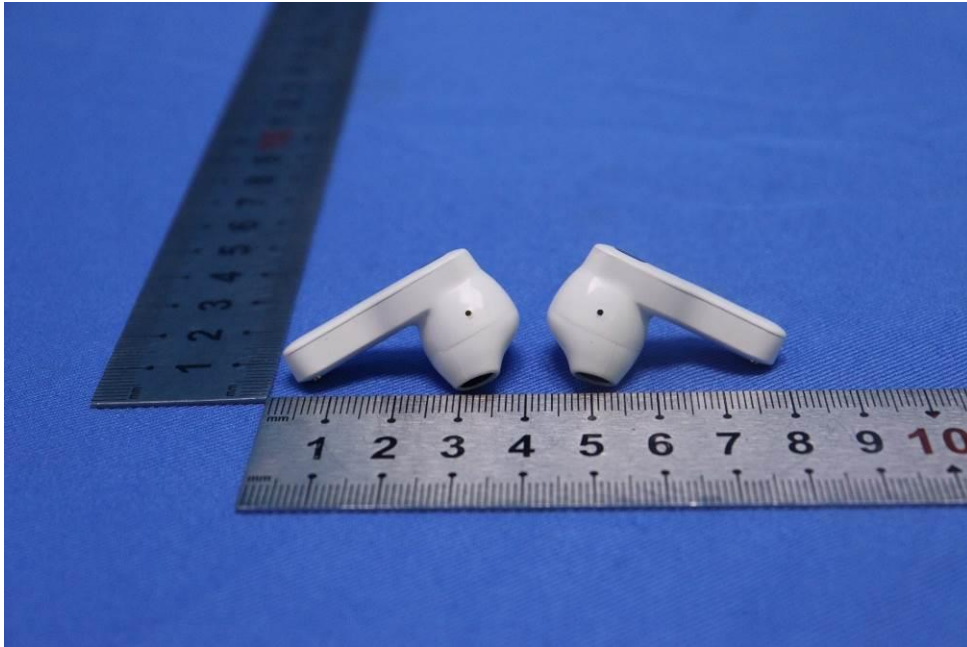

Appendix

External Photos

for SZCR2403000754AT

FCC ID: 2AFXX-TWS

EUT Constructional Details (EUT Photos)

- End of the Appendix -