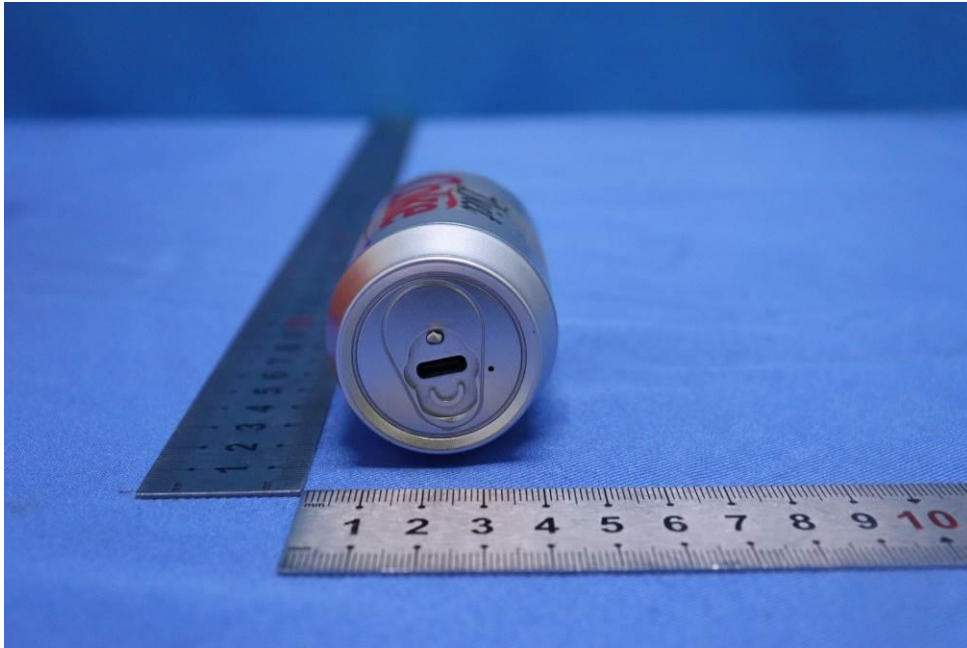

Appendix

External Photos

for SZCR2403000754AT

FCC ID: 2AFXX-TWS

EUT Constructional Details (EUT Photos)

- End of the Appendix -