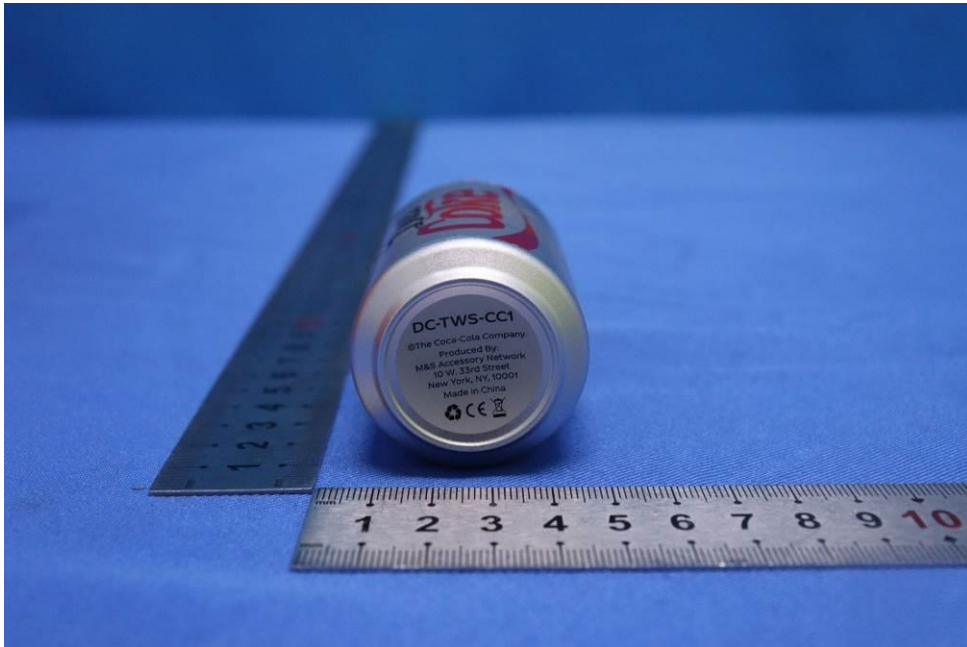

Appendix

External Photos

for SZCR2403000754AT

FCC ID: 2AFXX-TWS

EUT Constructional Details (EUT Photos)

- End of the Appendix -