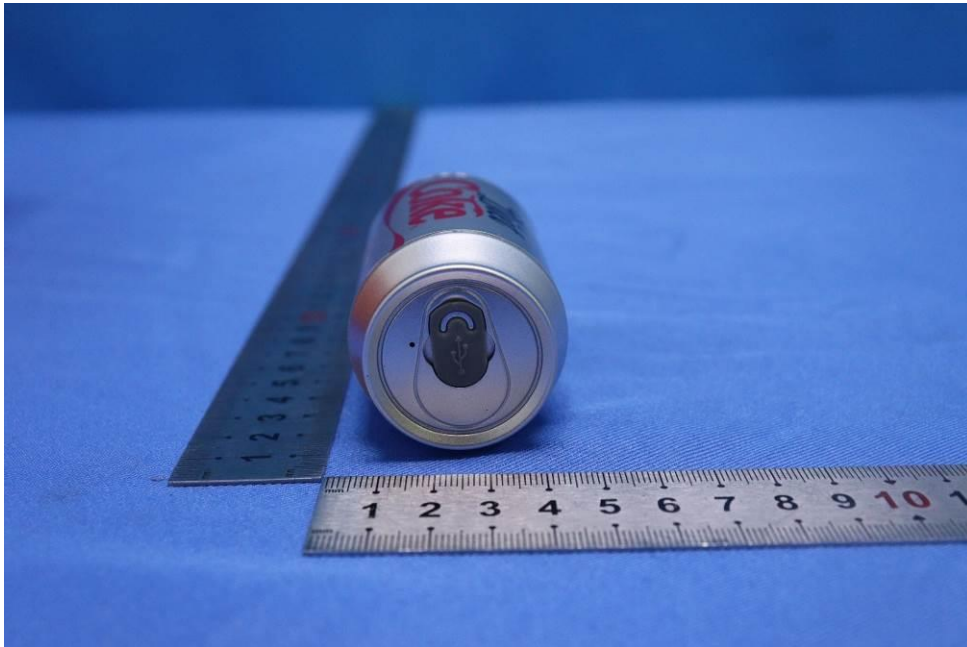

Appendix

External Photos

for SZCR2403000754AT

FCC ID: 2AFXX-TWS

EUT Constructional Details (EUT Photos)

- End of the Appendix -