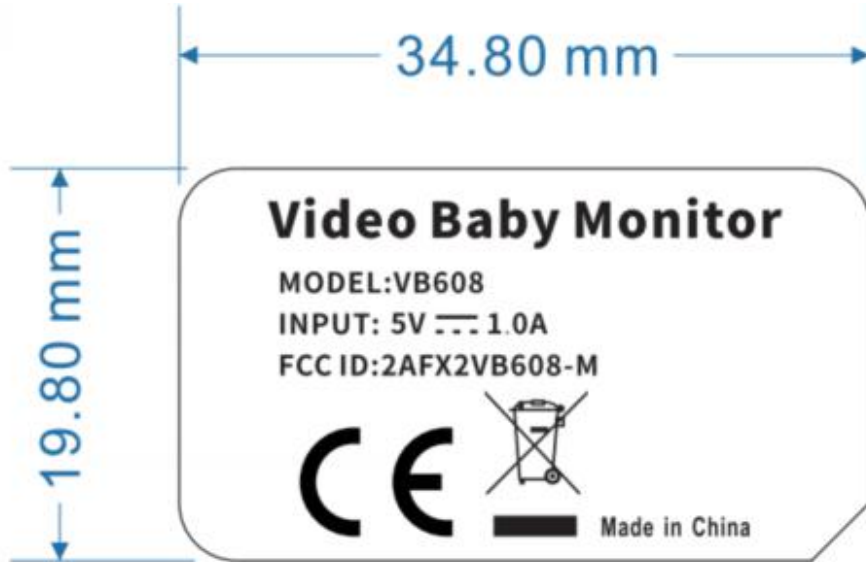

Label Artwork and Location

Model: VB608

Label:

Size: L*W= 34.8*19.8mm

Location