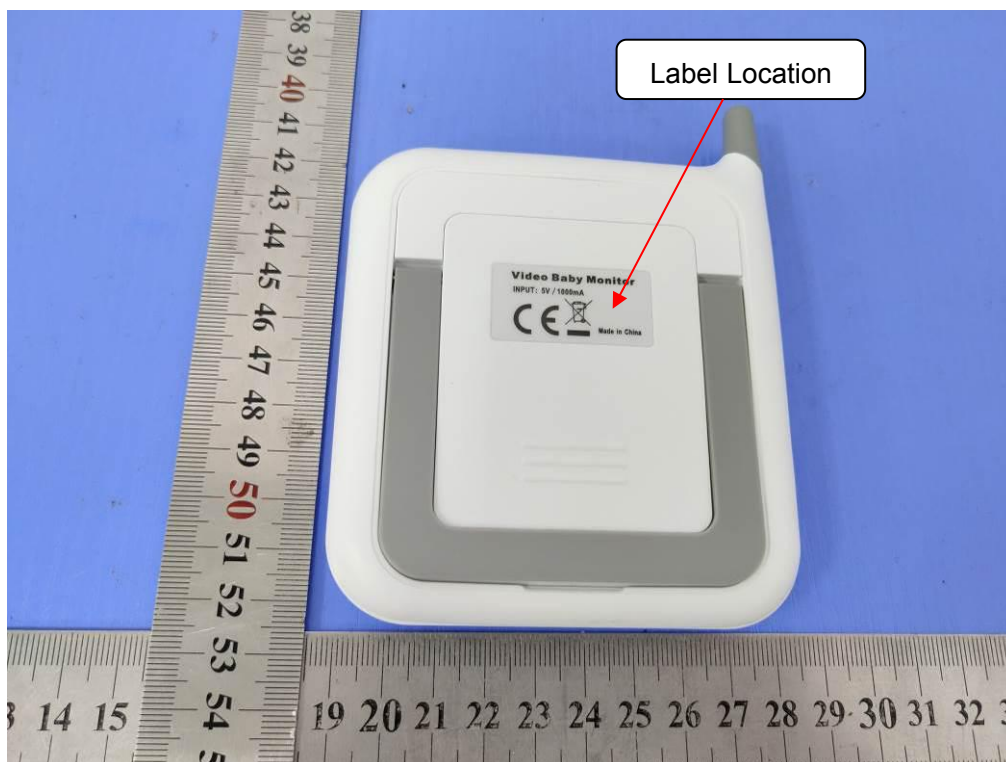

Label and Location

Digital Video Baby Monitor
Model No.: VB607-M
FCC ID: 2AFX2VB607-M

Size: L3.28cm*W1.66cm

I