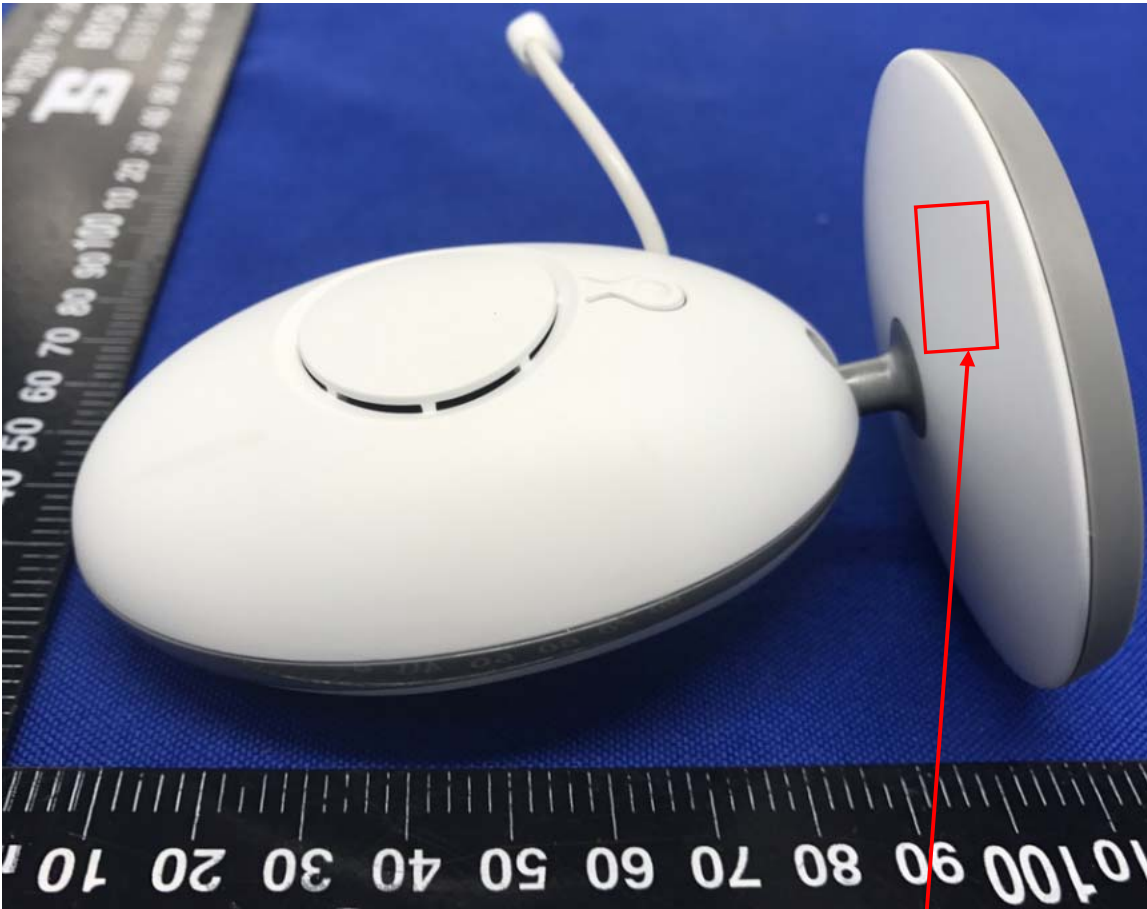

Label artwork and Location

Model: VB605

Label:

Product: Digital Video Baby Monitor
Model: VB605
FCC ID: 2AFX2VB605-T

Size: L*W=30*10mm

Label Location