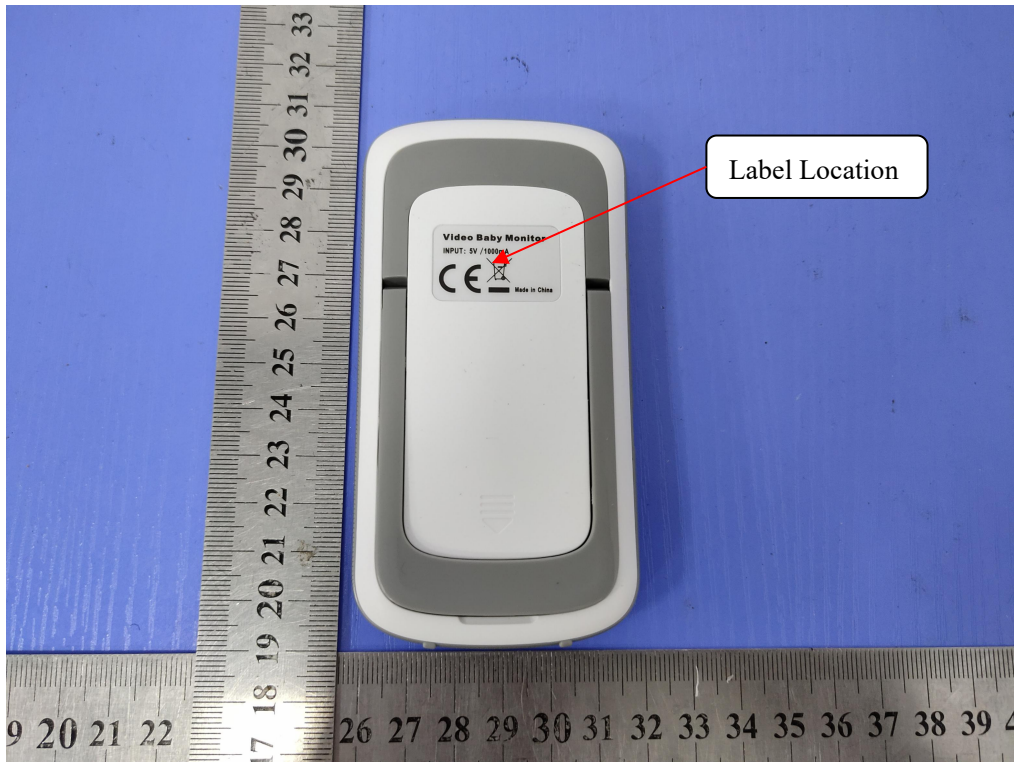

LABEL AND LOCATION

**Digital Video Baby Monitor**  
**Model No.: VB605-M**  
**FCC ID:2AFX2VB605-M**

Size: L 25.94mm\*W 16.04mm

Material: Tagboard  
Glue: adhesive sticker  
Font color: White  
Label color: Black