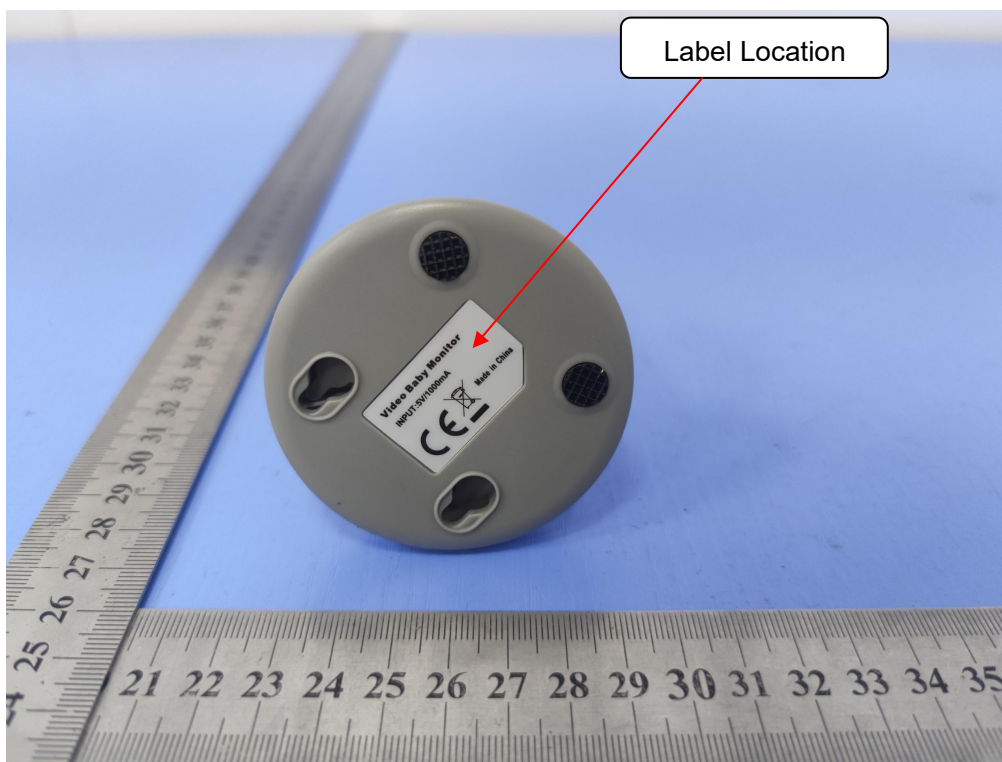

Label and Location

Digital Video Baby Monitor
Model No.: VB603-C
FCC ID: 2AFX2VB603-C

Size: L0.5cm*W0.5cm

Material: Tagboard
Glue: adhesive sticker
Font color: White
Label color: Black