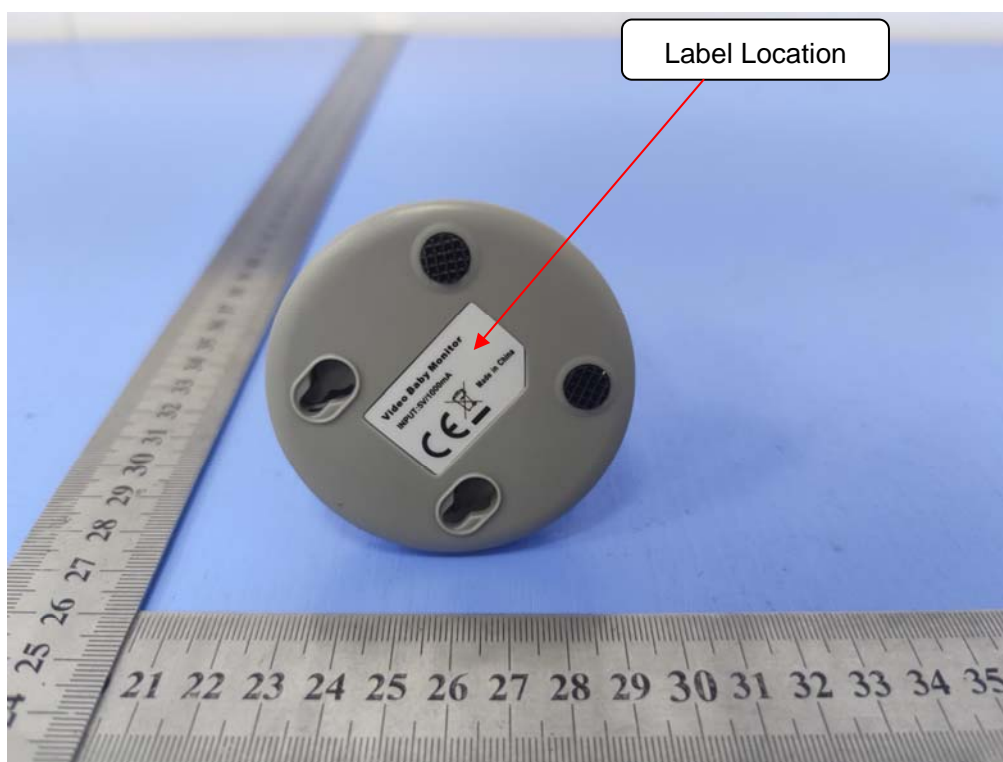

Label and Location

Digital Video Baby Monitor
Model No.: VB603-C
FCC ID: 2AFX2VB603-C

Size: L0.5cm*W0.5cm

Material: Tagboard
Glue: adhesive sticker
Font color: White
Label color: Black