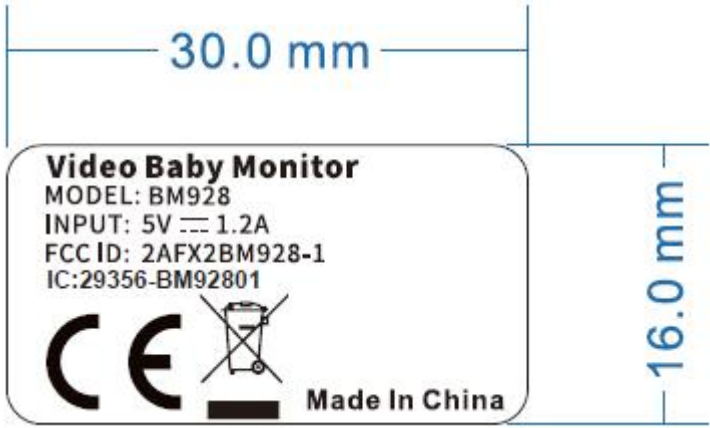

Label Artwork and Location

Model: BM928

Label:

Size:L*W=30*16mm

Location