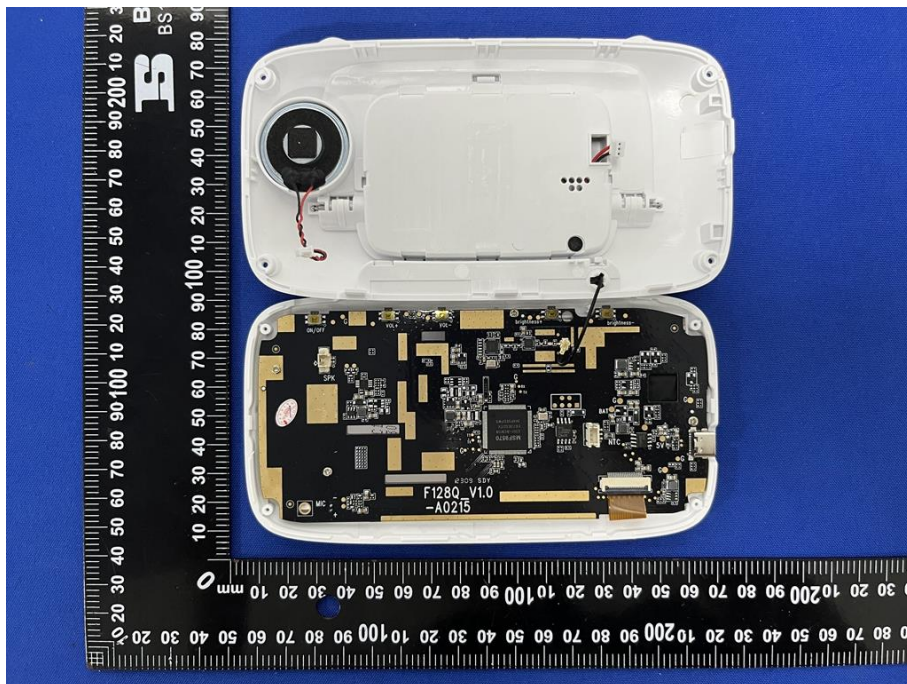

Appendix C: Photographs of EUT

Product: Video Baby Monitor

Model: BM928

Internal Photos

Antenna