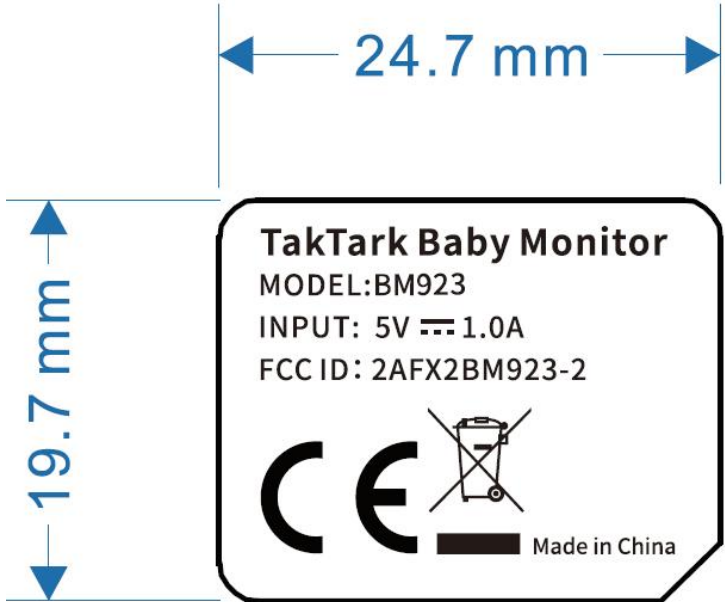

Label Artwork and Location

Model: BM923

Label and Size:

Location