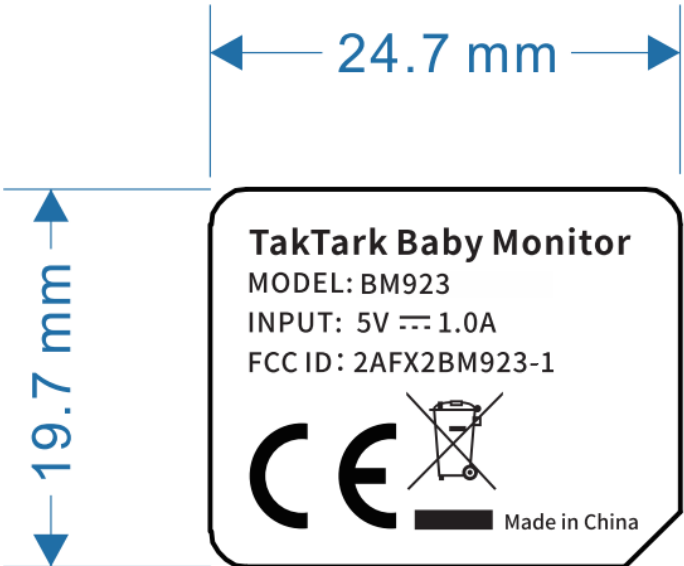

# Label Artwork and Location

Model: BM923

Label and Size:

Location