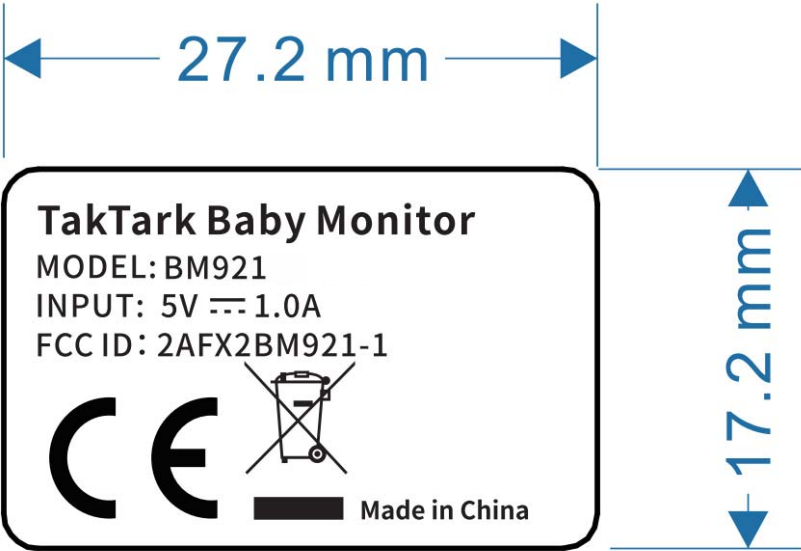

Label Artwork and Location

Model: BM921

Label and Size:

Location