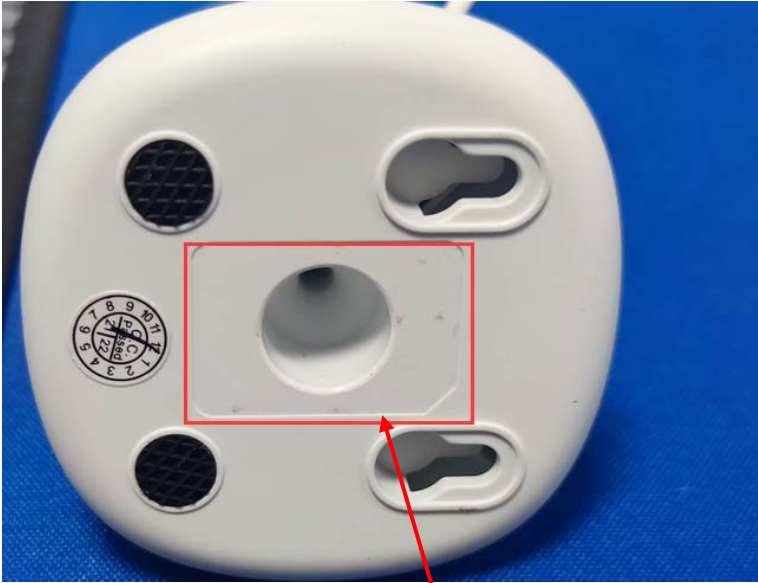

# Label Artwork and Location

Model:BM920

Label:

Size: L\*W= 26\*18mm

Location