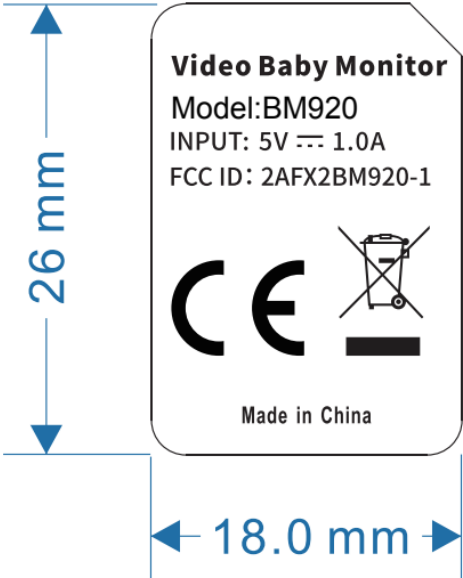

# Label Artwork and Location

Model:BM920

Label:

Size: L\*W= 26\*18mm

Location